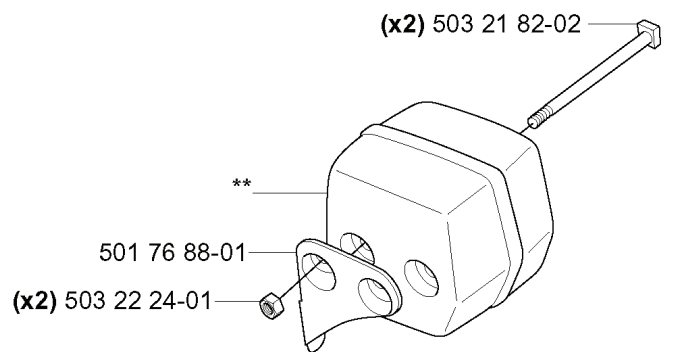

F *compl 503 74 91-02 (FF) EPA, EU1

**compl 501 76 66-02 (FG)