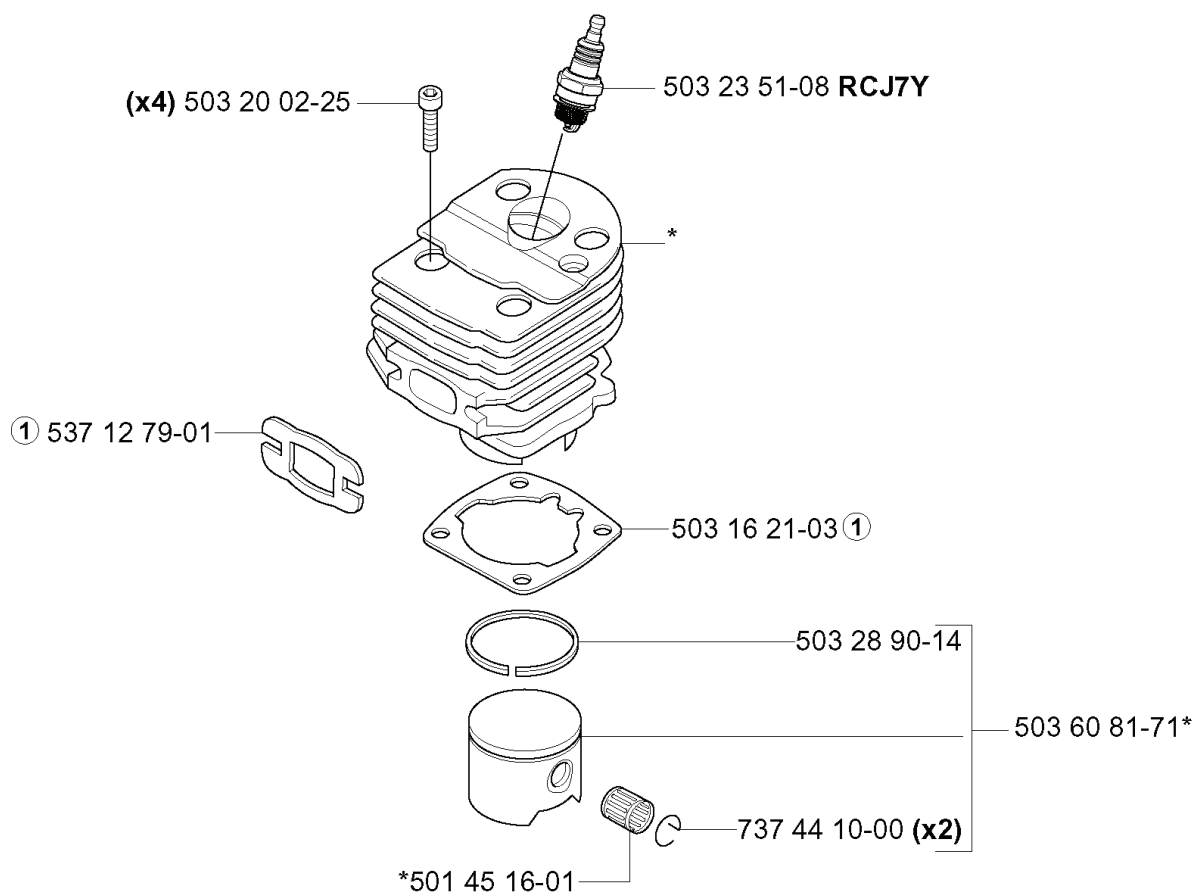

D *compl 503 60 91-72 EPA, EU1