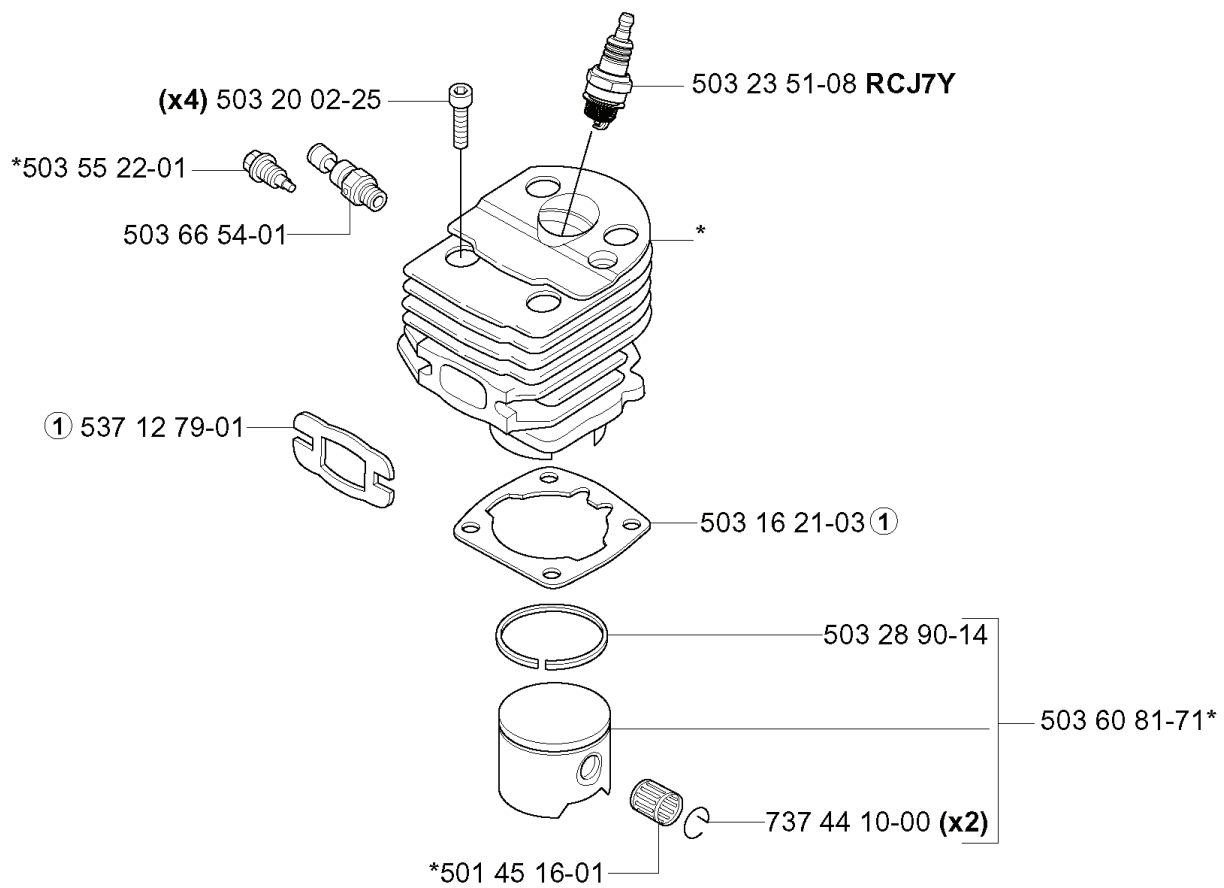

D *compl 503 60 91-71