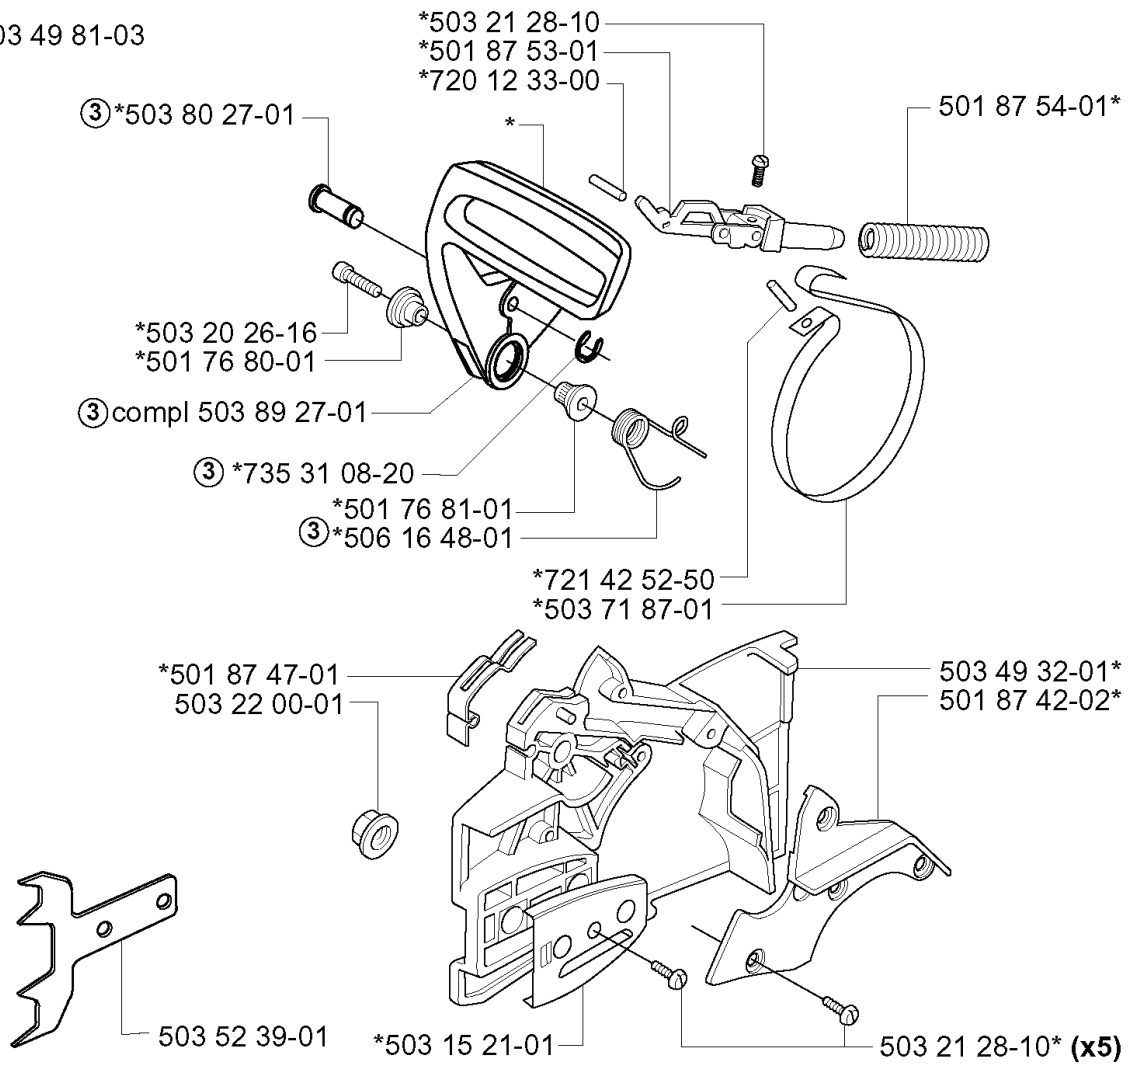

**C**

REF.	PART NO.	DESCRIPTION	REMARK	QTY.	KIT
503 21 07-45	503210745	SCREW IHSCCT		2	
503 89 82-01	503898201	AIR FILTER HOLDER		1	
503 76 48-01	503764801	KIT		1	
501 63 97-01	501639701	COVER		1	
505 31 07-51	505310751	IMPULSE HOSE		1	
503 16 16-02	503161602	INLET PIPE		1	
503 60 84-01	503608401	CHOKE CONTROL		1	
503 20 02-16	503200216	SCREW IHSCFM		2	
503 73 08-01	503730801	GROMMET		1	
503 73 09-01	503730901	PLUG		1	
501 77 00-02	501770002	GASKET		1	
503 28 31-06	503283106	CARBURETTOR	EPA, EU1	1	
503 28 31-05	503283105	CARBURETTOR		1	
503 20 02-10	503200210	SCREW IHSCFM		1	
503 89 81-02	503898102	AIR FILTER		1	
503 89 81-01	503898101	AIR FILTER	FELT	1	
503 20 32-16	503203216	SCREW CCRPANMO		1	

**D** \*compl 503 60 91-72 EPA, EU1

---

REF.	PART NO.	DESCRIPTION	REMARK	QTY.	KIT
503 60 91-72	503609172	CYLINDER ASSY	EPA, EU1	1	
503 20 02-25	503200225	SCREW IHSCFM		4	
537 12 79-01	537127901	GASKET		1	
501 45 16-01	501451601	NEEDLE BEARING		1	
737 44 10-00	737441000	SNAP RING		2	
503 60 81-71	503608171	PISTON ASSY		1	
503 28 90-14	503289014	PISTON RING		1	
503 16 21-03	503162103	GASKET		1	
503 23 51-08	503235108	SPARK PLUG	RCJ7Y	1	

**A**

\*compl 503 49 81-03

REF.	PART NO.	DESCRIPTION	REMARK	QTY.	KIT
503 49 81-03	503498103	CLUTCH COVER ASSY		1	
503 80 27-01	503802701	PIVOT PIN		1	
503 20 26-16	503202616	SCREW IHSCM		1	
501 76 80-01	501768001	SHAFT		1	
503 89 27-01	503892701	HAND GUARD		1	
735 31 08-20	735310820	E-CLIP		1	
501 76 81-01	501768101	SHAFT		1	
506 16 48-01	506164801	POSITION SPRING		1	
501 87 47-01	501874701	SPRING		1	
503 22 00-01	503220001	HEXAGON NUT		1	
503 52 39-01	503523901	SPIKE		1	
503 15 21-01	503152101	COVER SHEET		1	
503 71 87-01	503718701	BRAKE BAND		1	
721 42 52-50	721425250	SPRING PIN		1	
503 49 32-01	503493201	CLUTCH COVER		1	
501 87 42-02	501874202	HUB CAP		1	
503 21 28-10	503212810	SCREW CCRPANT		5	
501 87 54-01	501875401	BRAKE SPRING		1	
720 12 33-00	720123300	PARALLEL PIN		1	
501 87 53-01	501875301	KNEE JOINT ASSY		1	