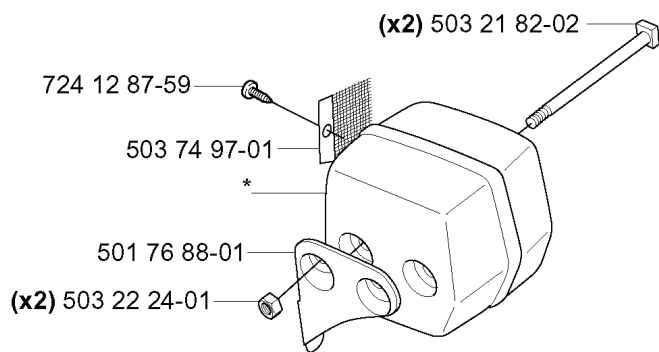

F *compl 503 74 91-02 (FF) EPA, EU1

**compl 501 76 66-02 (FG)