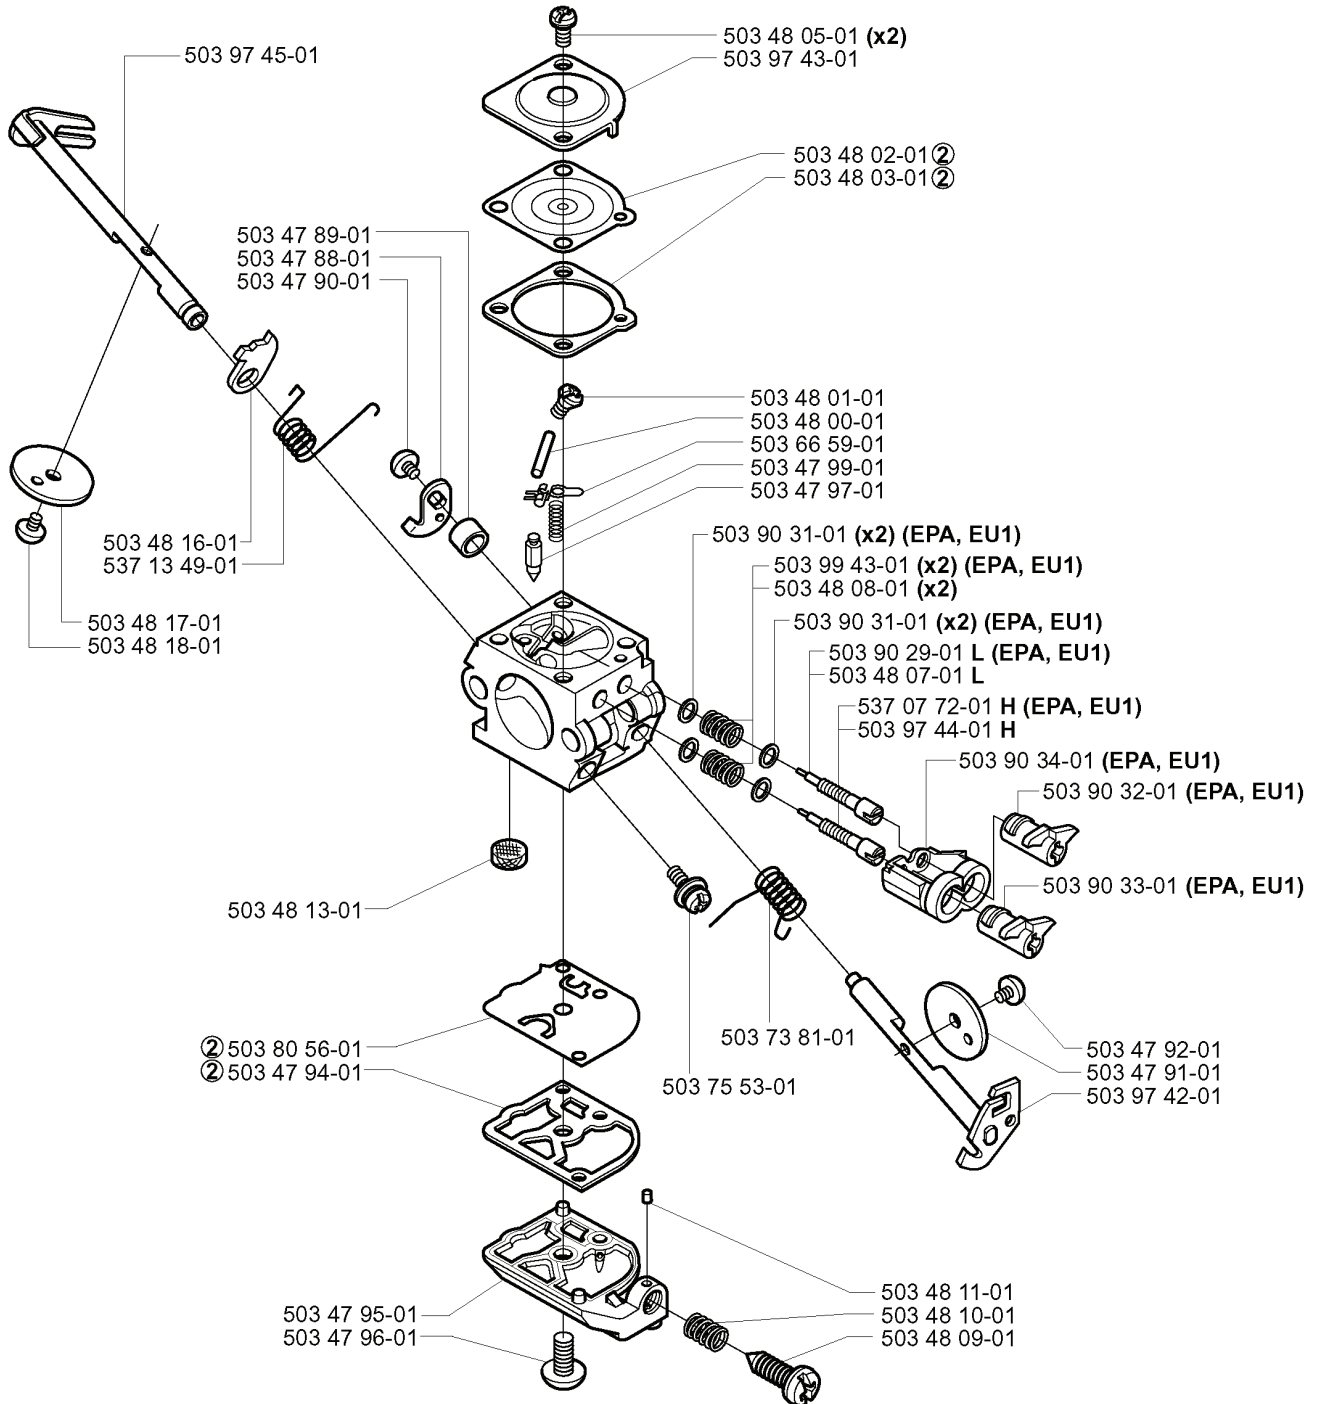

M compl 503 28 31-06 ZAMA C1Q-EL7 (EPA, EU1)
compl 503 28 31-05 ZAMA C1Q-EL6

ZAMA C1Q-EL7 ZAMA C1Q-EL6

② 503 48 21-01
Set of gaskets
Dichtungssatz
Jeu de joints
Juego de Juntas
Packningssats