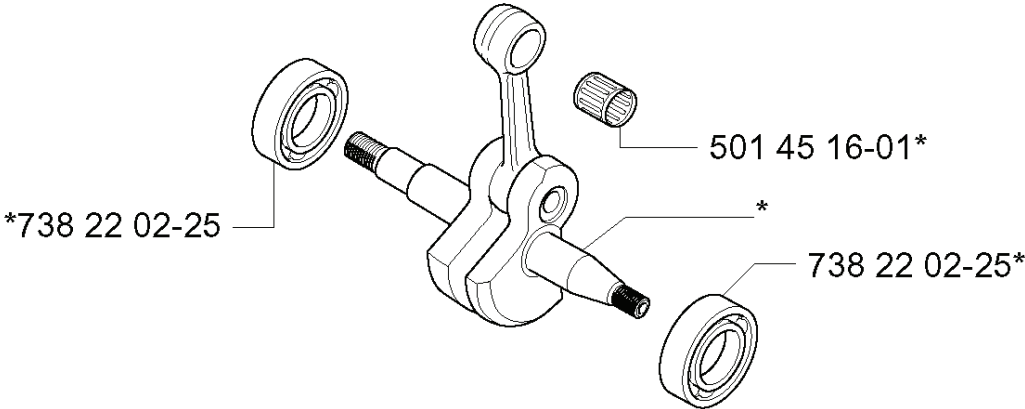

G *compl 503 57 38-06