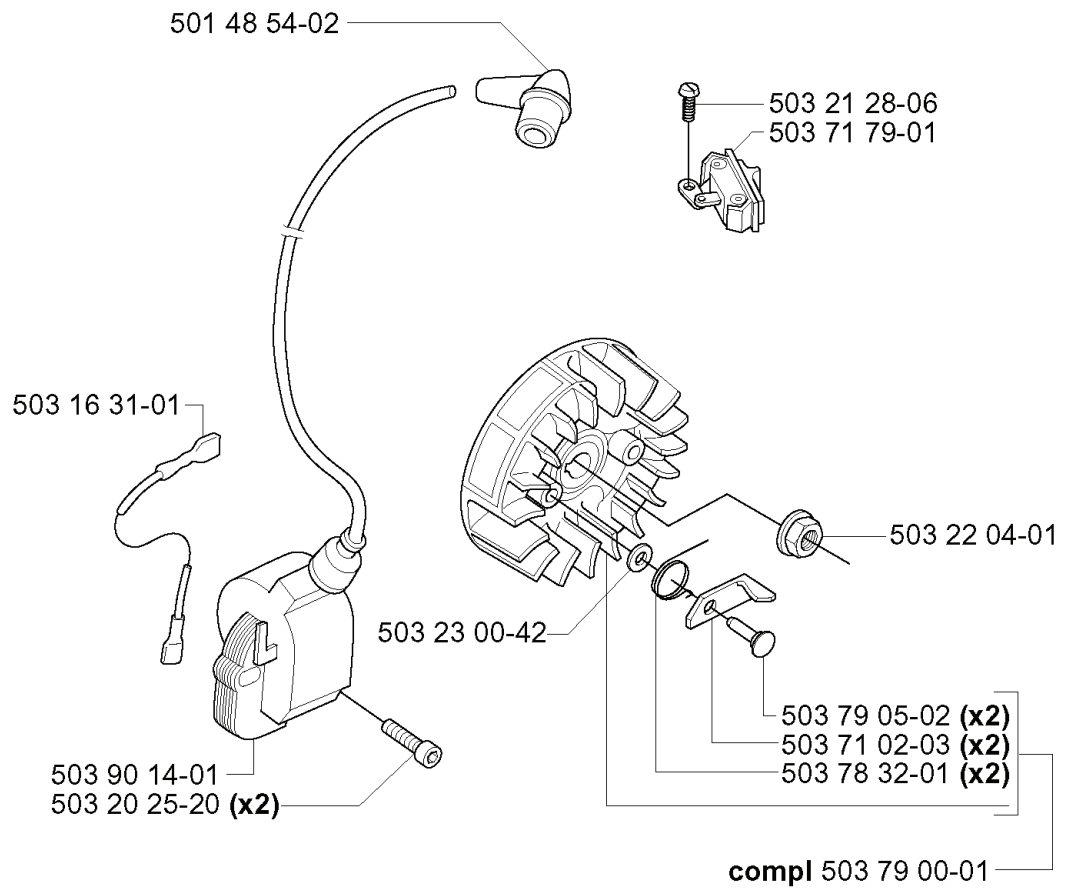

---

REF.	PART NO.	DESCRIPTION	REMARK	QTY.	KIT
503 48 05- 01	503480501	SCREW		2	

**B**

\*compl 503 60 90-06

\*503 98 74-01

---

REF.	PART NO.	DESCRIPTION	REMARK	QTY.	KIT
503 60 90-06	503609006	CYLINDER COVER ASSY		1	
503 98 74-01	503987401	LABEL		1	
503 21 43-38	503214338	SCREW		3	

**G** \*compl 503 57 38-06

---

REF.	PART NO.	DESCRIPTION	REMARK	QTY.	KIT
503 57 38-06	503573806	CRANKSHAFT ASSY		1	
738 22 02-25	738220225	BALL BEARING		1	
501 45 16-01	501451601	NEEDLE BEARING		1	

**K**

---

REF.	PART NO.	DESCRIPTION	REMARK	QTY.	KIT
501 48 54-02	501485402	SPARK PLUG CAP		1	
503 16 31-01	503163101	CABLE		1	
503 23 00-42	503230042	WASHER		1	
503 90 14-01	503901401	ELECTRONIC MODULE		1	
503 20 25-20	503202520	SCREW IHSCM		2	
503 79 00-01	503790001	FLYWHEEL		1	
503 78 32-01	503783201	SPRING		2	
503 71 02-03	503710203	STARTER PAWL		2	
503 79 05-02	503790502	RIVET		2	
503 22 04-01	503220401	NUT		1	
503 71 79-01	503717901	STOP SWITCH		1	
503 21 28-06	503212806	SCREW CCRPANT		1	