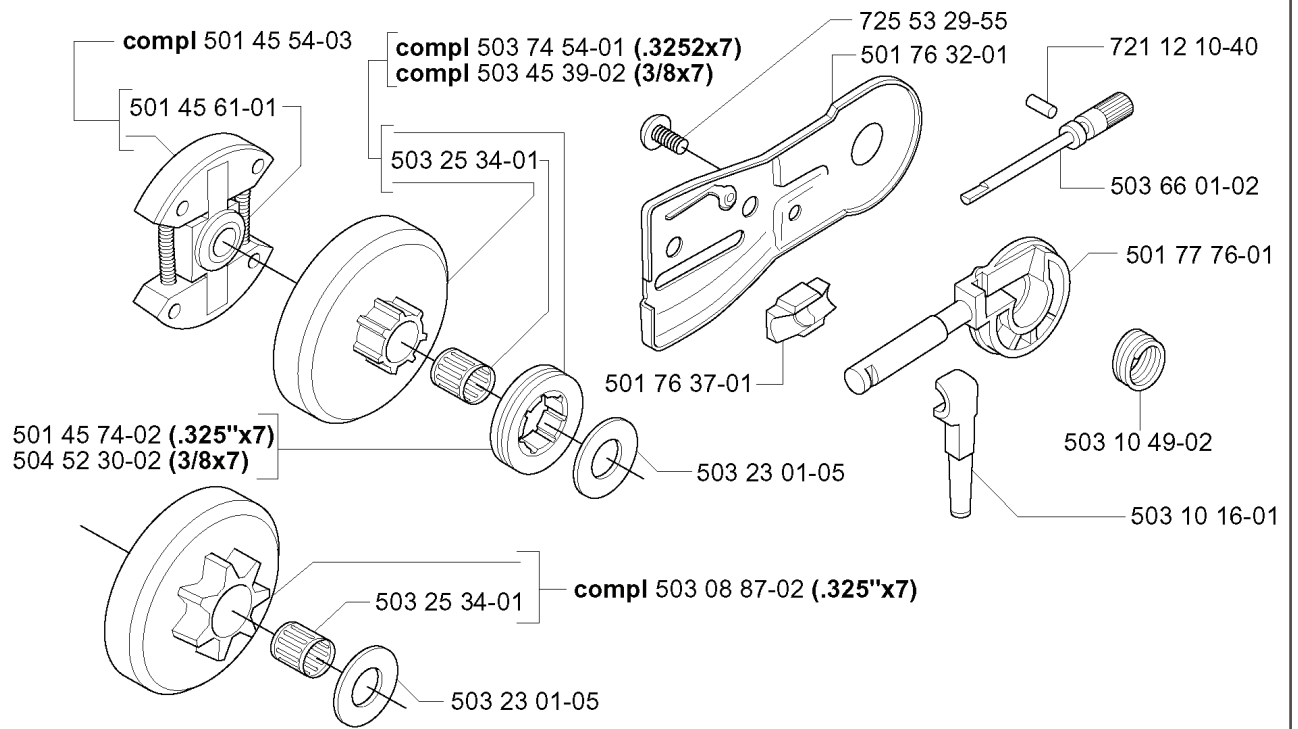

**G** \*compl 503 57 38-06

---

REF.	PART NO.	DESCRIPTION	REMARK	QTY.	KIT
503 57 38-06	503573806	CRANKSHAFT ASSY		1	
738 22 02-25	738220225	BALL BEARING		1	
501 45 16-01	501451601	NEEDLE BEARING		1	

**K**

**N** Tillbehör  
Accessories  
Zubehöre  
Accessoires  
Accesorios

501 69 17-01

---

REF.	PART NO.	DESCRIPTION	REMARK	QTY.	KIT
5016917-01	501691701	COMBINATION WRENCH		1	

**H**

REF.	PART NO.	DESCRIPTION	REMARK	QTY.	KIT
501 45 54-03	501455403	CLUTCH ASSY		1	
501 45 61-01	501456101	CLUTCH SPRING		1	
501 45 74-02	501457402	RIM	.325X7	1	
504 52 30-02	504523002	RIM	3/8X7	1	
503 25 34-01	503253401	NEEDLE BEARING		1	
503 45 39-02	503453902	CLUTCH DRUM ASSY	3/8X7	1	
503 74 54-01	503745401	CLUTCH DRUM ASSY	.3252X7	1	
501 76 37-01	501763701	SEALING		1	
503 23 01-05	503230105	WASHER		1	
503 08 87-02	503088702	CLUTCH DRUM ASSY	.325X7	1	
503 10 16-01	503101601	SUCTION HOSE ASSY		1	
503 10 49-02	503104902	PUMP PINION		1	
501 77 76-01	501777601	OIL PUMP		1	
503 66 01-02	503660102	PUMP PISTON		1	
721 12 10-40	721121040	GROOVED PIN		1	
501 76 32-01	501763201	CHAIN GUIDE PLATE		1	
725 53 29-55	725532955	SCREW IHSCM		1	