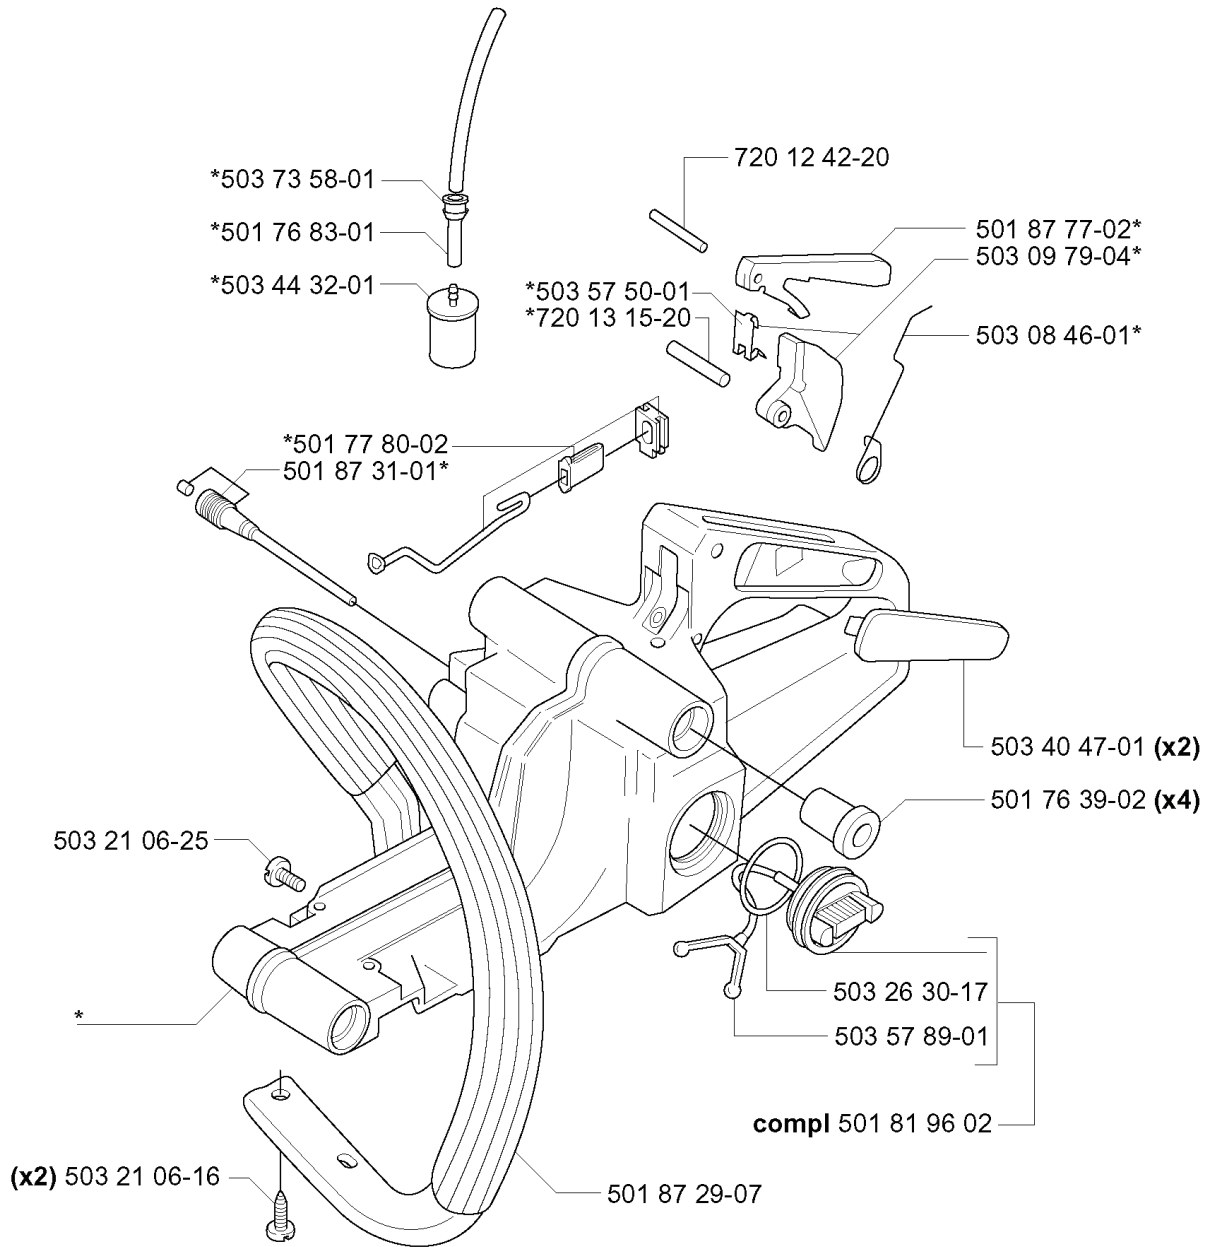

**G** \*compl 503 57 38-06

---

REF.	PART NO.	DESCRIPTION	REMARK	QTY.	KIT
503 57 38-06	503573806	CRANKSHAFT ASSY		1	
738 22 02-25	738220225	BALL BEARING		1	
501 45 16-01	501451601	NEEDLE BEARING		1	

**K**

**N** Tillbehör  
Accessories  
Zubehöre  
Accessoires  
Accesorios

501 69 17-01

---

REF.	PART NO.	DESCRIPTION	REMARK	QTY.	KIT
5016917-01	501691701	COMBINATION WRENCH		1	

**H**

REF.	PART NO.	DESCRIPTION	REMARK	QTY.	KIT
501 45 54-03	501455403	CLUTCH ASSY		1	
501 45 61-01	501456101	CLUTCH SPRING		1	
501 45 74-02	501457402	RIM	.325X7	1	
504 52 30-02	504523002	RIM	3/8X7	1	
503 25 34-01	503253401	NEEDLE BEARING		1	
503 45 39-02	503453902	CLUTCH DRUM ASSY	3/8X7	1	
503 74 54-01	503745401	CLUTCH DRUM ASSY	.3252X7	1	
501 76 37-01	501763701	SEALING		1	
503 23 01-05	503230105	WASHER		1	
503 08 87-02	503088702	CLUTCH DRUM ASSY	.325X7	1	
503 10 16-01	503101601	SUCTION HOSE ASSY		1	
503 10 49-02	503104902	PUMP PINION		1	
501 77 76-01	501777601	OIL PUMP		1	
503 66 01-02	503660102	PUMP PISTON		1	
721 12 10-40	721121040	GROOVED PIN		1	
501 76 32-01	501763201	CHAIN GUIDE PLATE		1	
725 53 29-55	725532955	SCREW IHSCM		1	

**E** \*compl 501 76 13-10

REF.	PART NO.	DESCRIPTION	REMARK	QTY.	KIT
501 76 13-10	501761310	FUEL TANK		1	
503 73 58-01	503735801	BUSHING		1	
501 76 83-01	501768301	FUEL HOSE		1	
503 44 32-01	503443201	FUEL FILTER		1	
501 77 80-02	501778002	TRIGGER		1	
501 87 31-01	501873101	TANK VENT ASSY		1	
503 21 06-25	503210625	SCREW IHSCFT		1	
503 21 06-16	503210616	SCREW IHSCFT		2	
501 87 29-07	501872907	FRONT HANDLE ASSY		1	
501 81 96-02	501819602	TANK CAP ASSY		1	
503 57 89-01	503578901	HOLDER		1	
503 26 30-17	503263017	O-RING		1	
501 76 39-02	501763902	ANTIVIBRATION ELEMENT		4	
503 40 47-01	503404701	HANDLE INSERT		2	
720 13 15-20	720131520	PARALLEL PIN		1	
503 57 50-01	503575001	WEAR PROTECTION		1	
503 08 46-01	503084601	RECOIL SPRING		1	
503 09 79-04	503097904	THROTTLE LEVER		1	
501 87 77-02	501877702	THROTTLE LOCKOUT		1	
720 12 42-20	720124220	PARALLEL PIN		1	