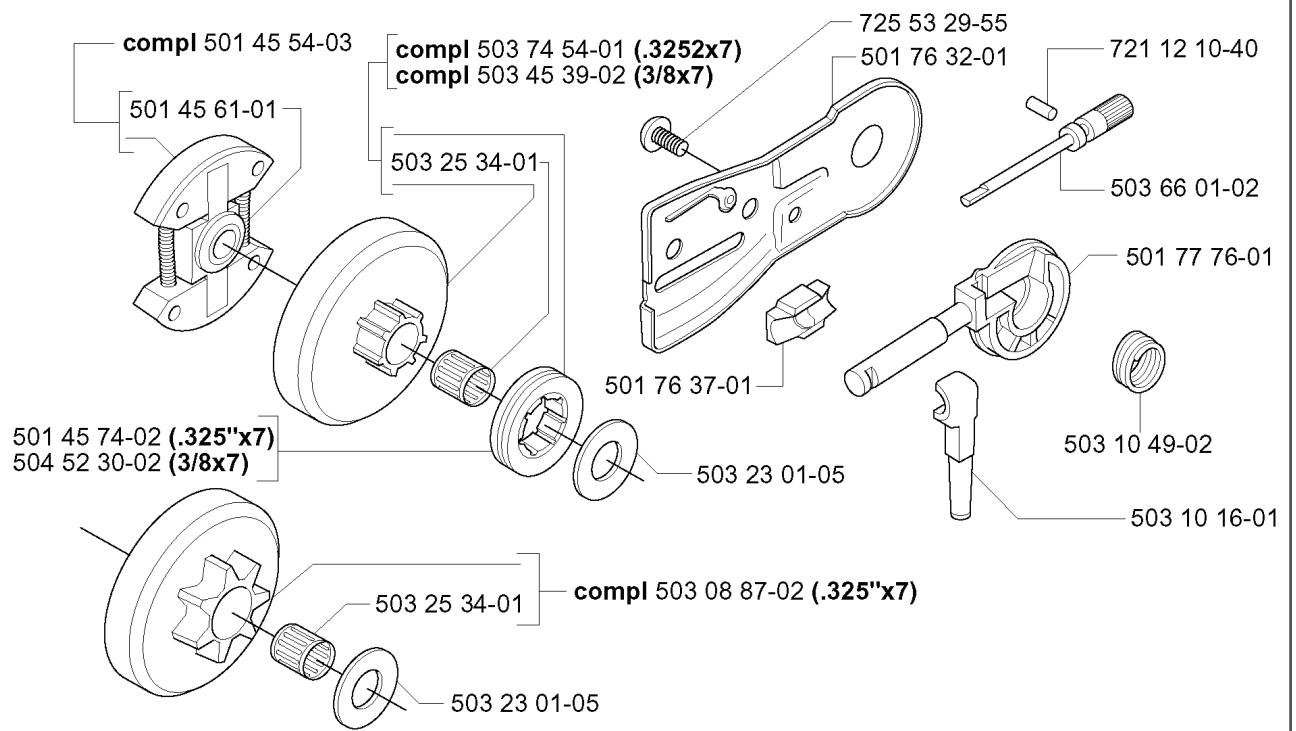

B *compl 503 60 90-06

*503 98 74-01

REF.	PART NO.	DESCRIPTION	REMARK	QTY.	KIT
503 60 90-06	503609006	CYLINDER COVER ASSY		1	
503 98 74-01	503987401	LABEL		1	
503 21 43-38	503214338	SCREW		3	

F *compl 503 74 91-02 (FF) EPA, EU1

D *compl 503 60 91-72 EPA, EU1

REF.	PART NO.	DESCRIPTION	REMARK	QTY.	KIT
5036091-72	503609172	CYLINDER ASSY	EPA, EU1	1	
5032002-25	503200225	SCREW IHSCFM		4	
5371279-01	537127901	GASKET		1	
5014516-01	501451601	NEEDLE BEARING		1	
7374410-00	737441000	SNAP RING		2	
5036081-71	503608171	PISTON ASSY		1	
5032890-14	503289014	PISTON RING		1	
5031621-03	503162103	GASKET		1	
5032351-08	503235108	SPARK PLUG	RCJ7Y	1	

H

REF.	PART NO.	DESCRIPTION	REMARK	QTY.	KIT
501 45 54-03	501455403	CLUTCH ASSY		1	
501 45 61-01	501456101	CLUTCH SPRING		1	
501 45 74-02	501457402	RIM	.325X7	1	
504 52 30-02	504523002	RIM	3/8X7	1	
503 25 34-01	503253401	NEEDLE BEARING		1	
503 45 39-02	503453902	CLUTCH DRUM ASSY	3/8X7	1	
503 74 54-01	503745401	CLUTCH DRUM ASSY	.3252X7	1	
501 76 37-01	501763701	SEALING		1	
503 23 01-05	503230105	WASHER		1	
503 08 87-02	503088702	CLUTCH DRUM ASSY	.325X7	1	
503 10 16-01	503101601	SUCTION HOSE ASSY		1	
503 10 49-02	503104902	PUMP PINION		1	
501 77 76-01	501777601	OIL PUMP		1	
503 66 01-02	503660102	PUMP PISTON		1	
721 12 10-40	721121040	GROOVED PIN		1	
501 76 32-01	501763201	CHAIN GUIDE PLATE		1	
725 53 29-55	725532955	SCREW IHSCM		1	