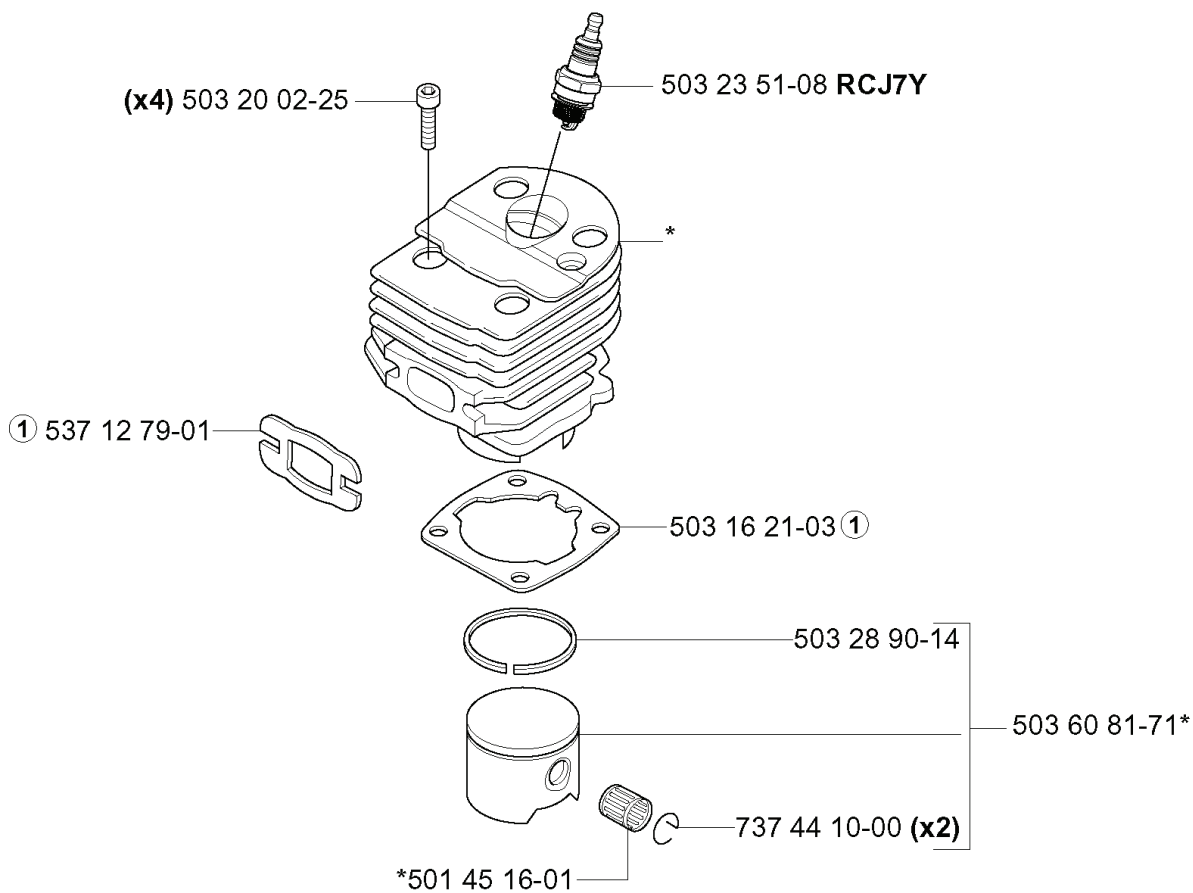

D *compl 503 60 91-72 EPA, EU1