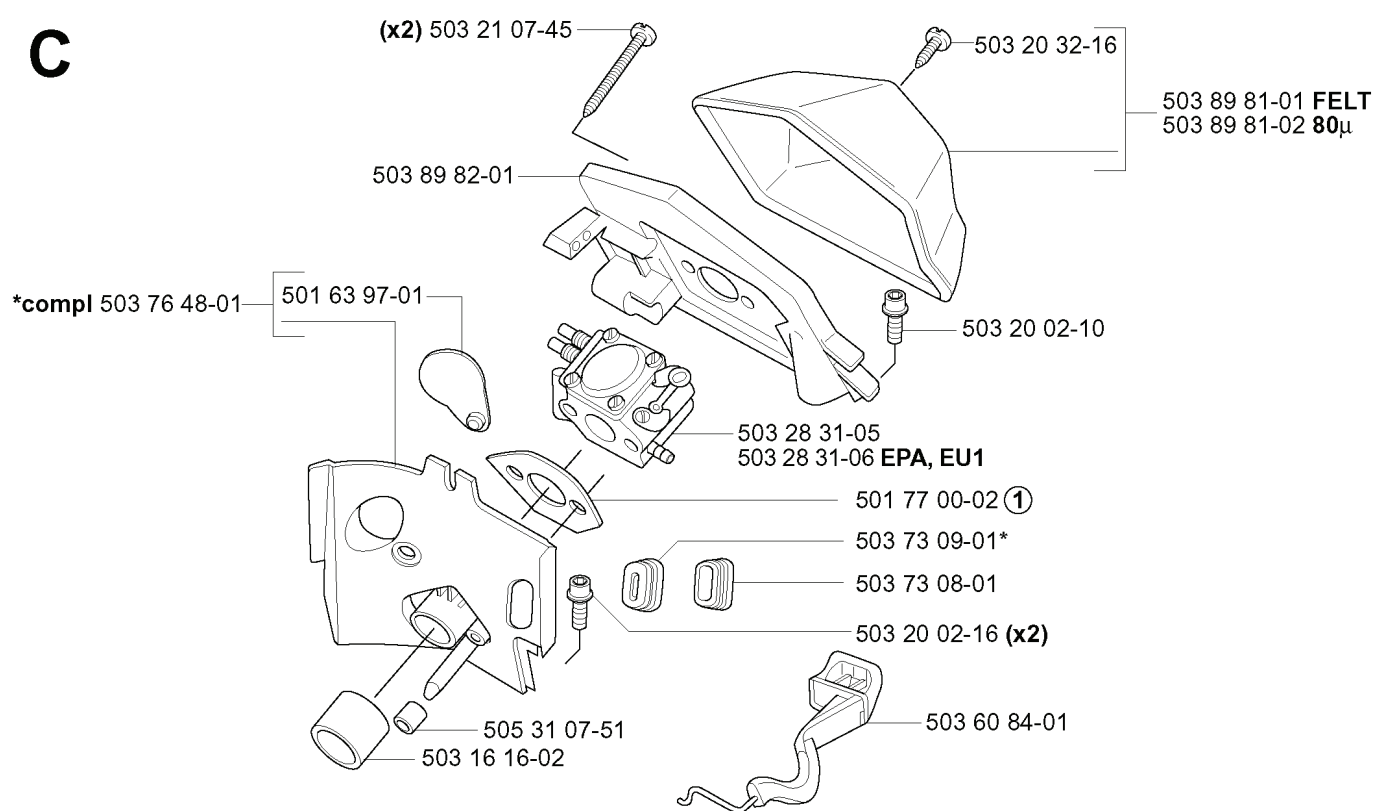

55 EU1, 20051400001-20060600000

SPARE PARTS LIST

G *compl 503 57 38-06

REF.	PART NO.	DESCRIPTION	REMARK	QTY.	KIT
503 57 38-06	503573806	CRANKSHAFT ASSY		1	
738 22 02-25	738220225	BALL BEARING		1	
501 45 16-01	501451601	NEEDLE BEARING		1	

D *compl 503 60 91-71

REF.	PART NO.	DESCRIPTION	REMARK	QTY.	KIT
5036091-71	503609171	CYLINDER ASSY		1	
5032002-25	503200225	SCREW IHSCFM		4	
5035522-01	503552201	PLUG		1	
5036654-01	503665401	DECOMPRESSION VALVE		1	
5371279-01	537127901	GASKET		1	
5014516-01	501451601	NEEDLE BEARING		1	
7374410-00	737441000	SNAP RING		2	
5036081-71	503608171	PISTON ASSY		1	
5032890-14	503289014	PISTON RING		1	
5031621-03	503162103	GASKET		1	
5032351-08	503235108	SPARK PLUG	RCJ7Y	1	

C

REF.	PART NO.	DESCRIPTION	REMARK	QTY.	KIT
503 21 07-45	503210745	SCREW IHSCCT		2	
503 89 82-01	503898201	AIR FILTER HOLDER		1	
503 76 48-01	503764801	KIT		1	
501 63 97-01	501639701	COVER		1	
505 31 07-51	505310751	IMPULSE HOSE		1	
503 16 16-02	503161602	INLET PIPE		1	
503 60 84-01	503608401	CHOKE CONTROL		1	
503 20 02-16	503200216	SCREW IHSCFM		2	
503 73 08-01	503730801	GROMMET		1	
503 73 09-01	503730901	PLUG		1	
501 77 00-02	501770002	GASKET		1	
503 28 31-06	503283106	CARBURETTOR	EPA, EU1	1	
503 28 31-05	503283105	CARBURETTOR		1	
503 20 02-10	503200210	SCREW IHSCFM		1	
503 89 81-02	503898102	AIR FILTER		1	
503 89 81-01	503898101	AIR FILTER	FELT	1	
503 20 32-16	503203216	SCREW CCRPANMO		1	