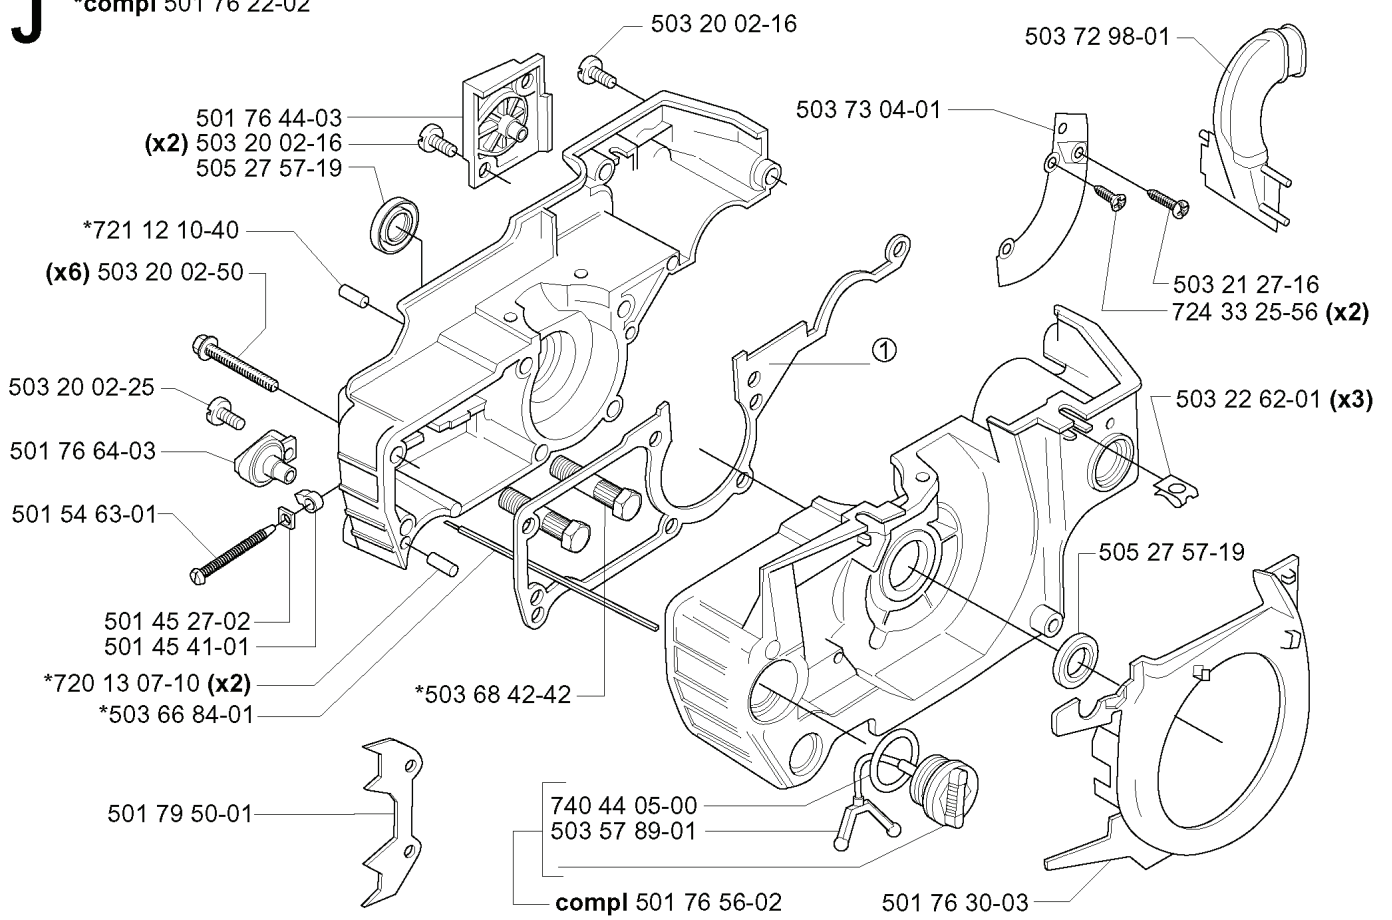

J *compl 501 76 22-02