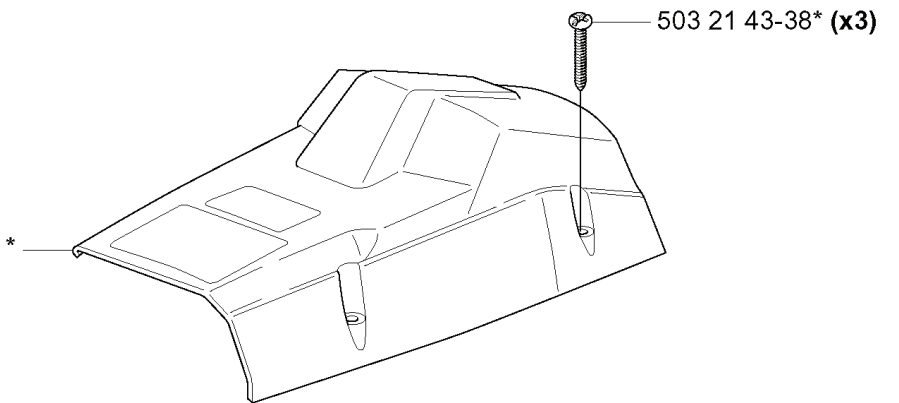

B *compl 503 60 90-06

*503 98 74-01