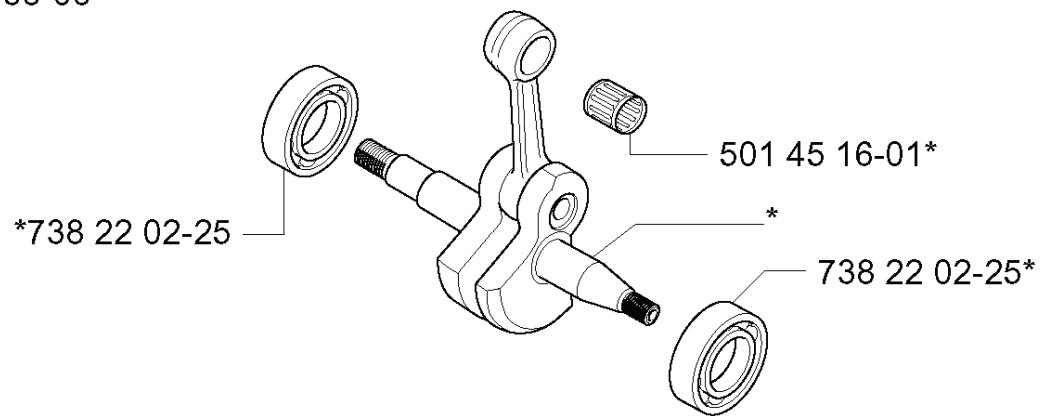

55 EU1, 20051400001-20060600000

SPARE PARTS LIST

G *compl 503 57 38-06

REF.	PART NO.	DESCRIPTION	REMARK	QTY.	KIT
503 57 38-06	503573806	CRANKSHAFT ASSY		1	
738 22 02-25	738220225	BALL BEARING		1	
501 45 16-01	501451601	NEEDLE BEARING		1	

D *compl 503 60 91-71

REF.	PART NO.	DESCRIPTION	REMARK	QTY.	KIT
5036091-71	503609171	CYLINDER ASSY		1	
5032002-25	503200225	SCREW IHSCFM		4	
5035522-01	503552201	PLUG		1	
5036654-01	503665401	DECOMPRESSION VALVE		1	
5371279-01	537127901	GASKET		1	
5014516-01	501451601	NEEDLE BEARING		1	
7374410-00	737441000	SNAP RING		2	
5036081-71	503608171	PISTON ASSY		1	
5032890-14	503289014	PISTON RING		1	
5031621-03	503162103	GASKET		1	
5032351-08	503235108	SPARK PLUG	RCJ7Y	1	

A

*compl 503 49 81-03

REF.	PART NO.	DESCRIPTION	REMARK	QTY.	KIT
503 49 81-03	503498103	CLUTCH COVER ASSY		1	
503 80 27-01	503802701	PIVOT PIN		1	
503 20 26-16	503202616	SCREW IHSCM		1	
501 76 80-01	501768001	SHAFT		1	
503 89 27-01	503892701	HAND GUARD		1	
735 31 08-20	735310820	E-CLIP		1	
501 76 81-01	501768101	SHAFT		1	
506 16 48-01	506164801	POSITION SPRING		1	
501 87 47-01	501874701	SPRING		1	
503 22 00-01	503220001	HEXAGON NUT		1	
503 52 39-01	503523901	SPIKE		1	
503 15 21-01	503152101	COVER SHEET		1	
503 71 87-01	503718701	BRAKE BAND		1	
721 42 52-50	721425250	SPRING PIN		1	
503 49 32-01	503493201	CLUTCH COVER		1	
501 87 42-02	501874202	HUB CAP		1	
503 21 28-10	503212810	SCREW CCRPANT		5	
501 87 54-01	501875401	BRAKE SPRING		1	
720 12 33-00	720123300	PARALLEL PIN		1	
501 87 53-01	501875301	KNEE JOINT ASSY		1	