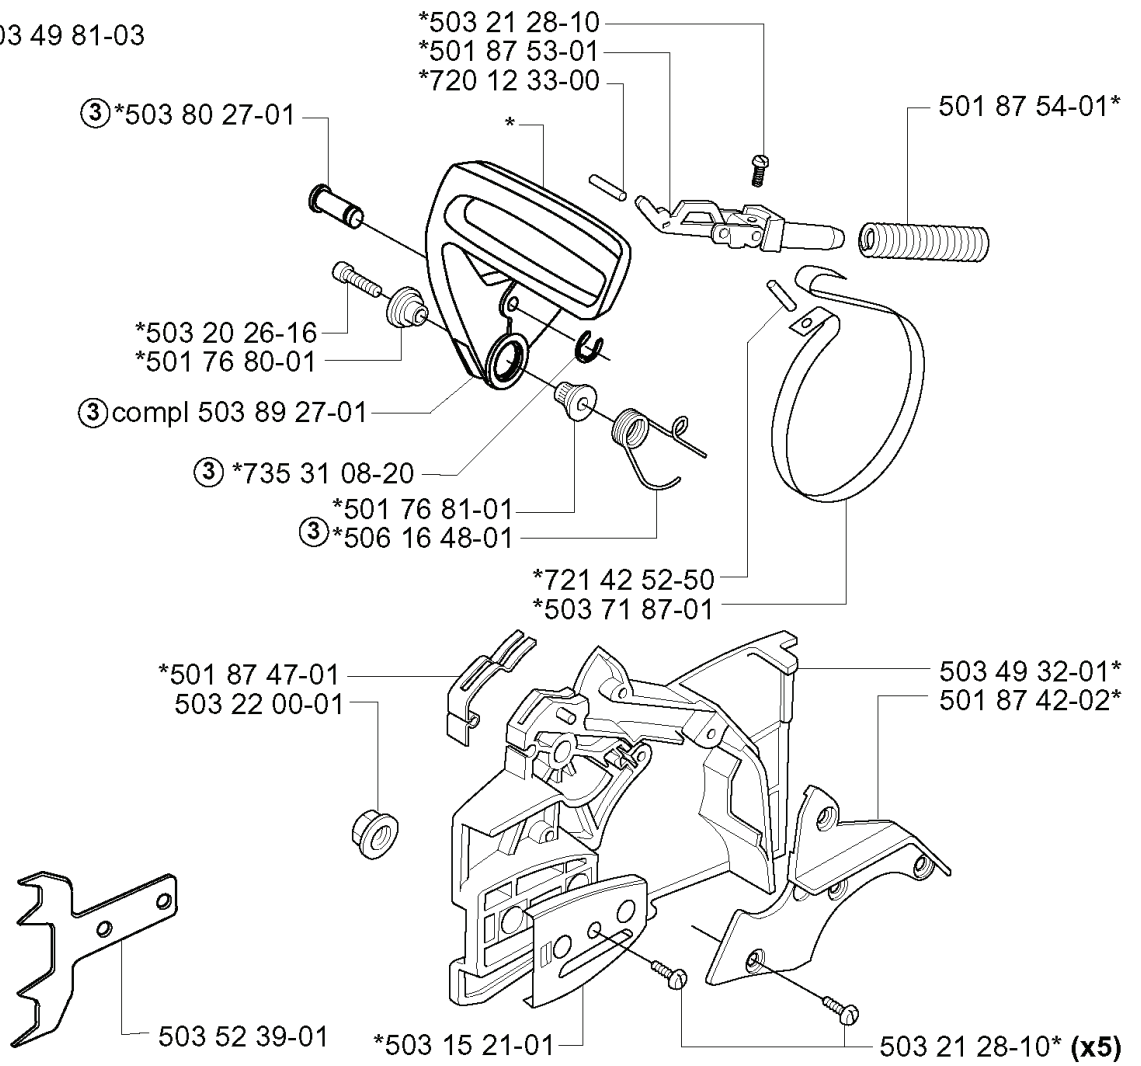

55 EU1, 20051400001-20060600000

SPARE PARTS LIST

G *compl 503 57 38-06

REF.	PART NO.	DESCRIPTION	REMARK	QTY.	KIT
503 57 38-06	503573806	CRANKSHAFT ASSY		1	
738 22 02-25	738220225	BALL BEARING		1	
501 45 16-01	501451601	NEEDLE BEARING		1	

D *compl 503 60 91-71

REF.	PART NO.	DESCRIPTION	REMARK	QTY.	KIT
5036091-71	503609171	CYLINDER ASSY		1	
5032002-25	503200225	SCREW IHSCFM		4	
5035522-01	503552201	PLUG		1	
5036654-01	503665401	DECOMPRESSION VALVE		1	
5371279-01	537127901	GASKET		1	
5014516-01	501451601	NEEDLE BEARING		1	
7374410-00	737441000	SNAP RING		2	
5036081-71	503608171	PISTON ASSY		1	
5032890-14	503289014	PISTON RING		1	
5031621-03	503162103	GASKET		1	
5032351-08	503235108	SPARK PLUG	RCJ7Y	1	

A

*compl 503 49 81-03

REF.	PART NO.	DESCRIPTION	REMARK	QTY.	KIT
503 49 81-03	503498103	CLUTCH COVER ASSY		1	
503 80 27-01	503802701	PIVOT PIN		1	
503 20 26-16	503202616	SCREW IHSCM		1	
501 76 80-01	501768001	SHAFT		1	
503 89 27-01	503892701	HAND GUARD		1	
735 31 08-20	735310820	E-CLIP		1	
501 76 81-01	501768101	SHAFT		1	
506 16 48-01	506164801	POSITION SPRING		1	
501 87 47-01	501874701	SPRING		1	
503 22 00-01	503220001	HEXAGON NUT		1	
503 52 39-01	503523901	SPIKE		1	
503 15 21-01	503152101	COVER SHEET		1	
503 71 87-01	503718701	BRAKE BAND		1	
721 42 52-50	721425250	SPRING PIN		1	
503 49 32-01	503493201	CLUTCH COVER		1	
501 87 42-02	501874202	HUB CAP		1	
503 21 28-10	503212810	SCREW CCRPANT		5	
501 87 54-01	501875401	BRAKE SPRING		1	
720 12 33-00	720123300	PARALLEL PIN		1	
501 87 53-01	501875301	KNEE JOINT ASSY		1	