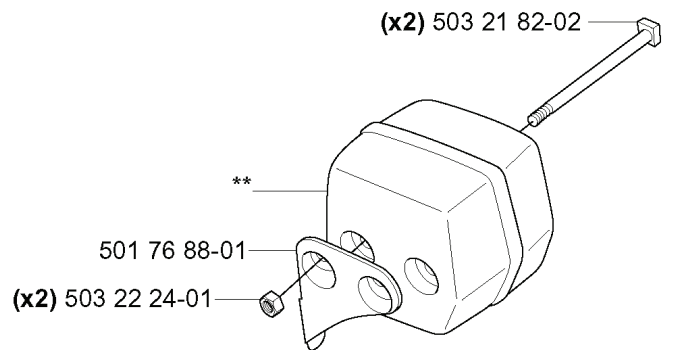

F *compl 503 74 91-02 (FF) EPA, EU1

**compl 501 76 66-02 (FG)