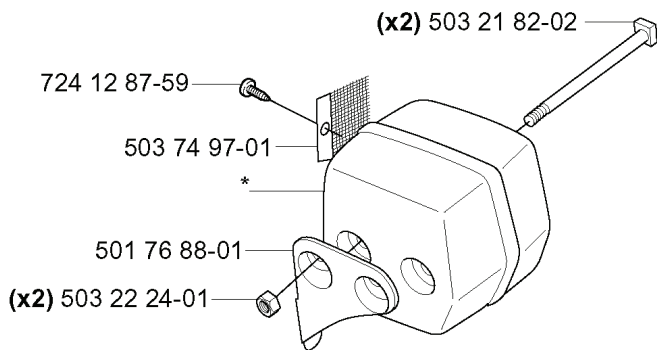

F *compl 503 74 91-02 (FF) EPA, EU1

**compl 501 76 66-02 (FG)