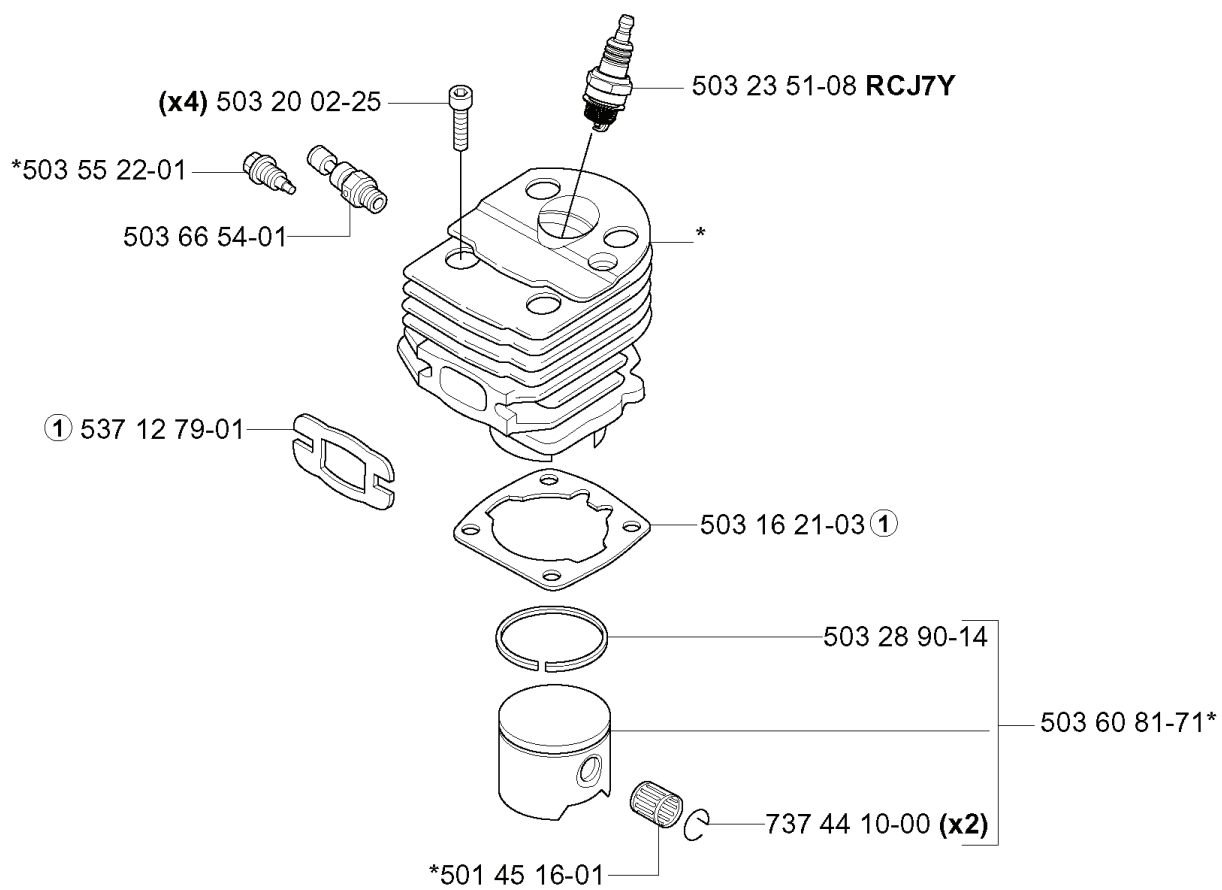

55 EU1, 20051400001-20060600000

SPARE PARTS LIST

G *compl 503 57 38-06

REF.	PART NO.	DESCRIPTION	REMARK	QTY.	KIT
503 57 38-06	503573806	CRANKSHAFT ASSY		1	
738 22 02-25	738220225	BALL BEARING		1	
501 45 16-01	501451601	NEEDLE BEARING		1	

D *compl 503 60 91-71

REF.	PART NO.	DESCRIPTION	REMARK	QTY.	KIT
5036091-71	503609171	CYLINDER ASSY		1	
5032002-25	503200225	SCREW IHSCFM		4	
5035522-01	503552201	PLUG		1	
5036654-01	503665401	DECOMPRESSION VALVE		1	
5371279-01	537127901	GASKET		1	
5014516-01	501451601	NEEDLE BEARING		1	
7374410-00	737441000	SNAP RING		2	
5036081-71	503608171	PISTON ASSY		1	
5032890-14	503289014	PISTON RING		1	
5031621-03	503162103	GASKET		1	
5032351-08	503235108	SPARK PLUG	RCJ7Y	1	

C

REF.	PART NO.	DESCRIPTION	REMARK	QTY.	KIT
503 21 07-45	503210745	SCREW IHSCCT		2	
503 89 82-01	503898201	AIR FILTER HOLDER		1	
503 76 48-01	503764801	KIT		1	
501 63 97-01	501639701	COVER		1	
505 31 07-51	505310751	IMPULSE HOSE		1	
503 16 16-02	503161602	INLET PIPE		1	
503 60 84-01	503608401	CHOKE CONTROL		1	
503 20 02-16	503200216	SCREW IHSCFM		2	
503 73 08-01	503730801	GROMMET		1	
503 73 09-01	503730901	PLUG		1	
501 77 00-02	501770002	GASKET		1	
503 28 31-06	503283106	CARBURETTOR	EPA, EU1	1	
503 28 31-05	503283105	CARBURETTOR		1	
503 20 02-10	503200210	SCREW IHSCFM		1	
503 89 81-02	503898102	AIR FILTER		1	
503 89 81-01	503898101	AIR FILTER	FELT	1	
503 20 32-16	503203216	SCREW CCRPANMO		1	