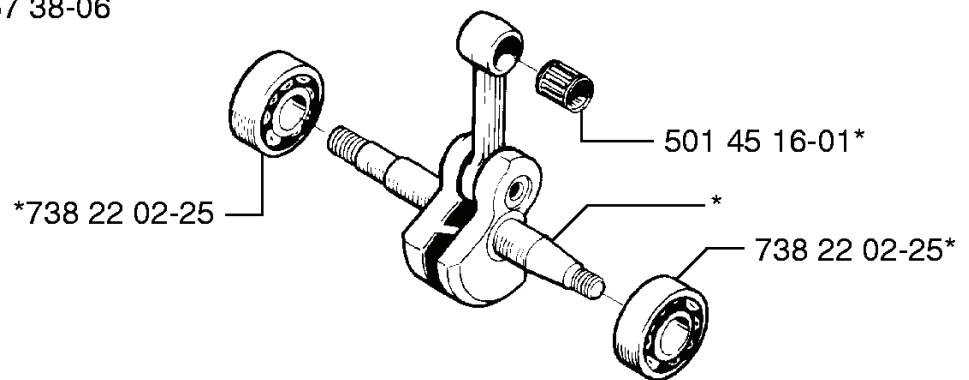

G *compl 503 57 38-06