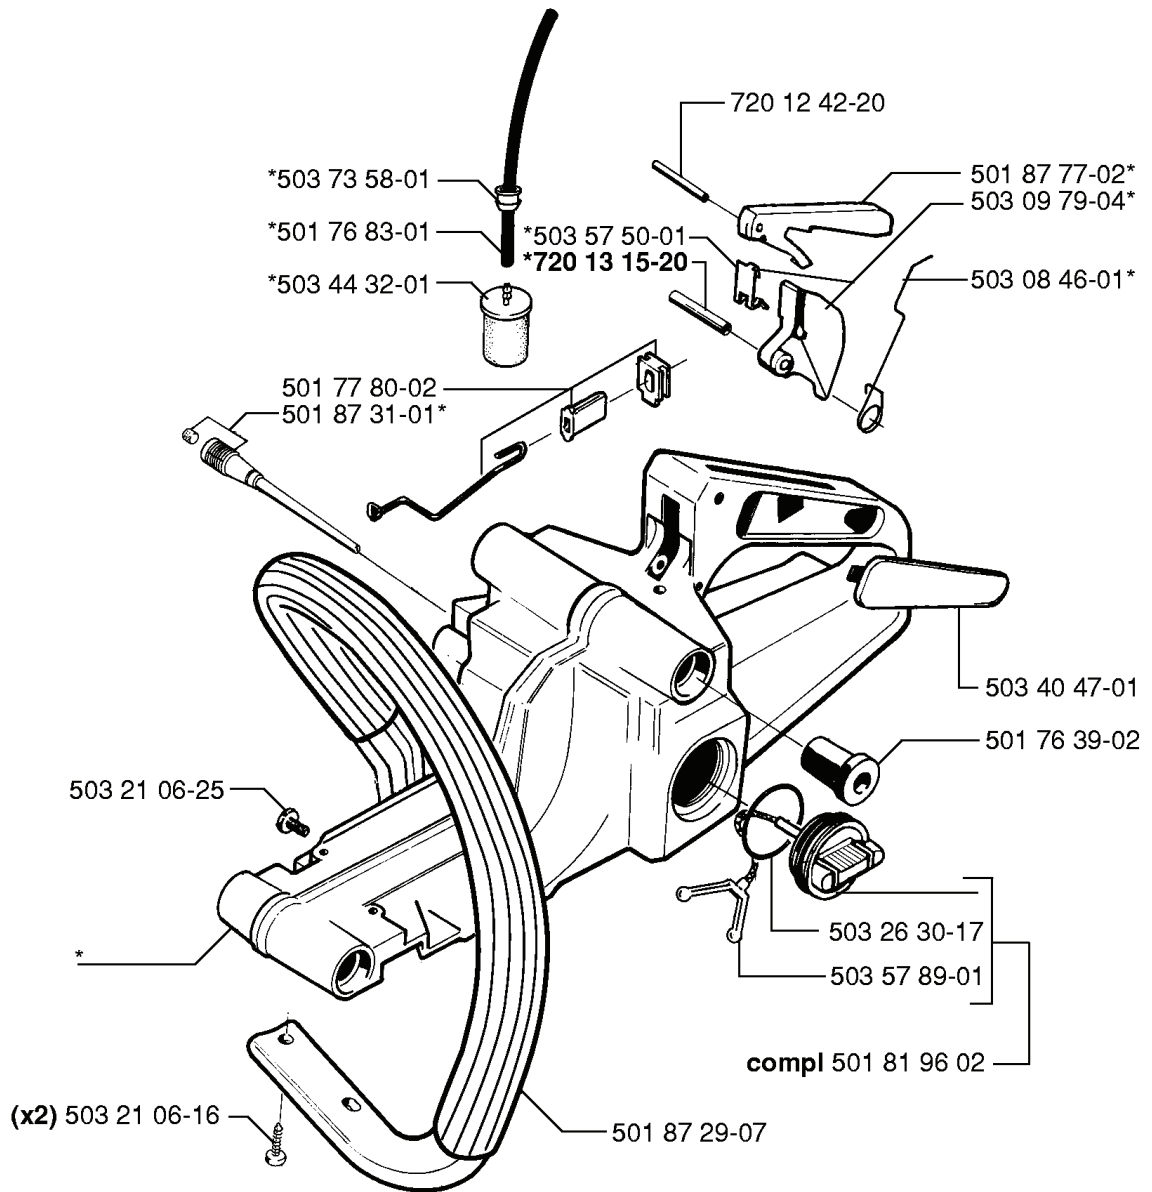

55, 20001900001-20040100000

SPARE PARTS LIST

E

*compl 501 76 13-10

REF.	PART NO.	DESCRIPTION	REMARK	QTY.	KIT
501 76 13-10	501761310	FUEL TANK		1	
503 73 58-01	503735801	BUSHING		1	
501 76 83-01	501768301	FUEL HOSE		1	
503 44 32-01	503443201	FUEL FILTER		1	
501 77 80-02	501778002	TRIGGER		1	
501 87 31-01	501873101	TANK VENT ASSY		1	
503 21 06-25	503210625	SCREW IHSCFT		1	
503 21 06-16	503210616	SCREW IHSCFT		2	
501 87 29-07	501872907	FRONT HANDLE ASSY		1	
501 81 96 02	501819602	TANK CAP ASSY		1	
503 57 89-01	503578901	HOLDER		1	
503 26 30-17	503263017	O-RING		1	
501 76 39-02	501763902	ANTIVIBRATION ELEMENT		1	
503 40 47-01	503404701	HANDLE INSERT		1	
720 13 15-20	720131520	PARALLEL PIN		1	
503 57 50-01	503575001	WEAR PROTECTION		1	
503 08 46-01	503084601	RECOIL SPRING		1	
503 09 79-04	503097904	THROTTLE LEVER		1	
501 87 77-02	501877702	THROTTLE LOCKOUT		1	
720 12 42-20	720124220	PARALLEL PIN		1	

C

*compl 503 16 83-01 (51)
*compl 503 60 91-71 (55)

*compl 503 92 41-71 (51, $\varnothing 44\text{mm}$)(EPA)
*compl 503 97 18-71 (55, $\varnothing 45\text{mm}$)(EPA)

REF.	PART NO.	DESCRIPTION	REMARK	QTY.	KIT
503 16 83-01	503168301	CYLINDER ASSY		1	
503 60 91-71	503609171	CYLINDER ASSY		1	
503 20 02-25	503200225	SCREW IHSCFM		4	
503 55 22-01	503552201	PLUG		1	
503 66 54-01	503665401	DECOMPRESSION VALVE		1	
537 12 79-01	537127901	GASKET		1	
503 16 21-03	503162103	GASKET		1	
501 45 16-01	501451601	NEEDLE BEARING		1	
737 44 10-00	737441000	SNAP RING		1	
503 28 90-14	503289014	PISTON RING		1	
503 28 90-11	503289011	PISTON RING		1	
503 28 90-10	503289010	PISTON RING		1	
503 60 81-71	503608171	PISTON ASSY		1	
503 16 77-01	503167701	PISTON ASSY		1	
503 16 87-71	503168771	PISTON ASSY		1	
503 89 96-71	503899671	PISTON ASSY		1	
503 23 51-08	503235108	SPARK PLUG		1	
503 97 18-71	503971871	CYLINDER ASSY		1	
503 92 41-71	503924171	CYLINDER ASSY		1	