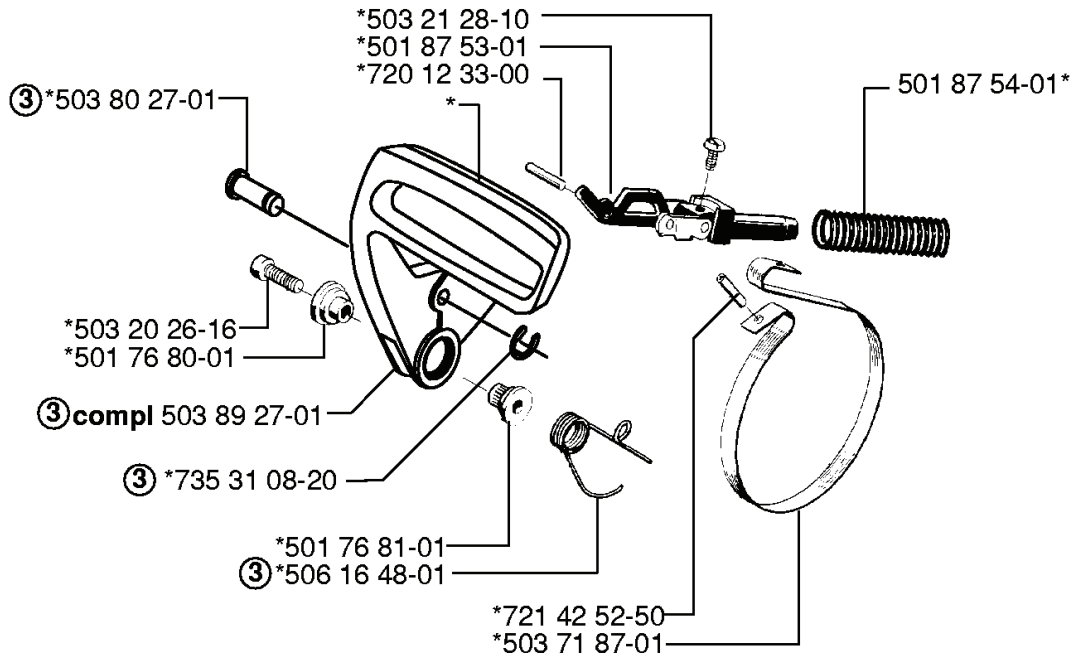

G *compl 503 57 38-06

REF.	PART NO.	DESCRIPTION	REMARK	QTY.	KIT
503 57 38-06	503573806	CRANKSHAFT ASSY		1	
738 22 02-25	738220225	BALL BEARING		1	
501 45 16-01	501451601	NEEDLE BEARING		1	

N

Tillbehör
Accessories
Zubehöre
Accessoires
Accesorios

501 69 17-01

REF.	PART NO.	DESCRIPTION	REMARK	QTY.	KIT
5016917-01	501691701	COMBINATION WRENCH		1	

REF.	PART NO.	DESCRIPTION	REMARK	QTY.	KIT
5036088-03	503608803	STARTER ASSY		1	
5032106-16	503210616	SCREW IHSCT		1	
5032300-35	503230035	WASHER		1	
5053037-35	505303735	STARTER PULLEY		1	
5036086-01	503608601	STARTER HOUSING		1	
7241329-55	724132955	SCREW		4	
5036197-04	503619704	DECAL		1	
5036197-05	503619705	DECAL		1	
5016306-01	501630601	SLEEVE		1	
5017631-01	501763101	SPRING CASSETTE ASSY		1	
5053051-25	505305125	STARTER ROPE		1	
5035439-01	503543901	STARTER HANDLE		1	

A

*compl 503 49 81-03

REF.	PART NO.	DESCRIPTION	REMARK	QTY.	KIT
503 49 81-03	503498103	CLUTCH COVER ASSY		1	
503 80 27-01	503802701	PIVOT PIN		1	
503 20 26-16	503202616	SCREW IHSCM		1	
501 76 80-01	501768001	SHAFT		1	
503 89 27-01	503892701	HAND GUARD		1	
735 31 08-20	735310820	E-CLIP		1	
501 76 81-01	501768101	SHAFT		1	
506 16 48-01	506164801	POSITION SPRING		1	
501 87 47-01	501874701	SPRING		1	
503 22 00-01	503220001	HEXAGON NUT		1	
503 15 21-01	503152101	COVER SHEET		1	
503 71 87-01	503718701	BRAKE BAND		1	
721 42 52-50	721425250	SPRING PIN		1	
720 12 33-00	720123300	PARALLEL PIN		1	
501 87 53-01	501875301	KNEE JOINT ASSY		1	
503 21 28-10	503212810	SCREW CCRPANT		1	
501 87 54-01	501875401	BRAKE SPRING		1	
503 49 32-01	503493201	CLUTCH COVER		1	
501 87 42-02	501874202	HUB CAP		1	