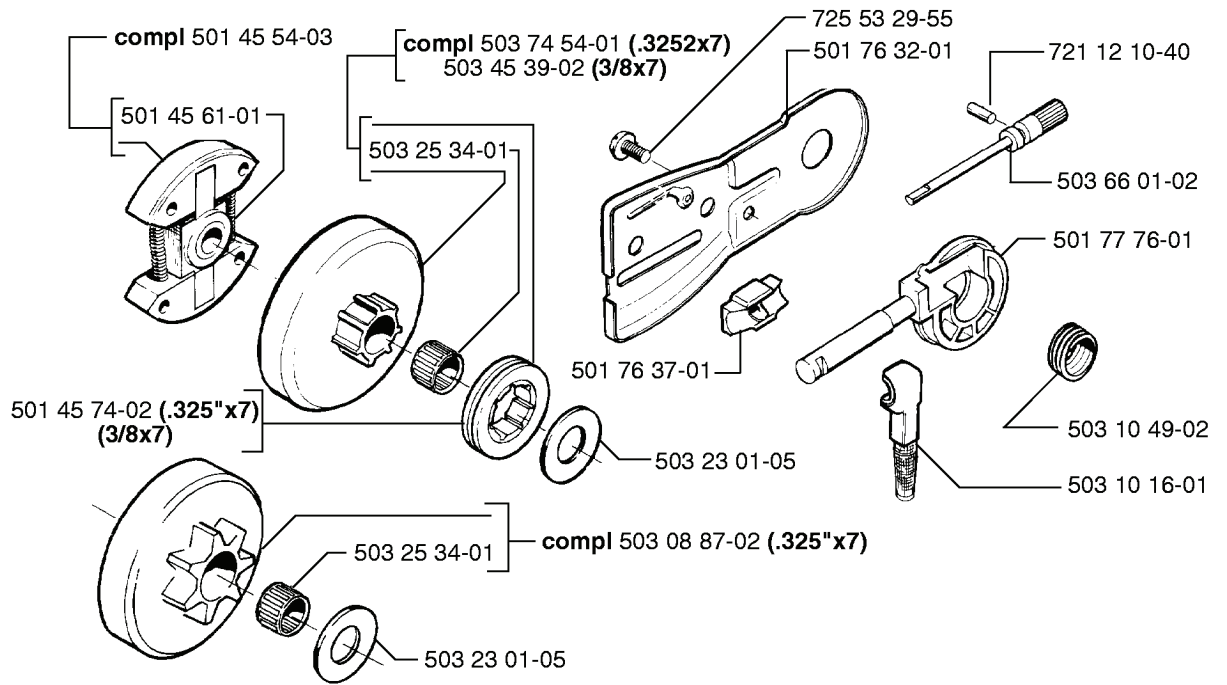

K

REF.	PART NO.	DESCRIPTION	REMARK	QTY.	KIT
5014854-02	501485402	SPARK PLUG CAP		1	
5031631-01	503163101	CABLE		1	
5039014-01	503901401	ELECTRONIC MODULE		1	
5032025-20	503202520	SCREW IHSCM		1	
5032300-42	503230042	WASHER		1	
5037900-01	503790001	FLYWHEEL		1	
5037832-01	503783201	SPRING		1	
5037102-03	503710203	STARTER PAWL		1	
5037905-02	503790502	RIVET		1	
5032210-11	503221011	HEXAGON NUT		1	
5032301-01	503230101	WASHER		1	
5037179-01	503717901	STOP SWITCH		1	
5032128-06	503212806	SCREW CCRPANT		1	

A

*compl 503 49 81-03

REF.	PART NO.	DESCRIPTION	REMARK	QTY.	KIT
503 49 81-03	503498103	CLUTCH COVER ASSY		1	
503 80 27-01	503802701	PIVOT PIN		1	
503 20 26-16	503202616	SCREW IHSCM		1	
501 76 80-01	501768001	SHAFT		1	
503 89 27-01	503892701	HAND GUARD		1	
735 31 08-20	735310820	E-CLIP		1	
501 76 81-01	501768101	SHAFT		1	
506 16 48-01	506164801	POSITION SPRING		1	
501 87 47-01	501874701	SPRING		1	
503 22 00-01	503220001	HEXAGON NUT		1	
503 15 21-01	503152101	COVER SHEET		1	
503 71 87-01	503718701	BRAKE BAND		1	
721 42 52-50	721425250	SPRING PIN		1	
720 12 33-00	720123300	PARALLEL PIN		1	
501 87 53-01	501875301	KNEE JOINT ASSY		1	
503 21 28-10	503212810	SCREW CCRPANT		1	
501 87 54-01	501875401	BRAKE SPRING		1	
503 49 32-01	503493201	CLUTCH COVER		1	
501 87 42-02	501874202	HUB CAP		1	

H

REF.	PART NO.	DESCRIPTION	REMARK	QTY.	KIT
501 45 54-03	501455403	CLUTCH ASSY		1	
501 45 61-01	501456101	CLUTCH SPRING		1	
501 45 74-02	501457402	RIM		1	
503 25 34-01	503253401	NEEDLE BEARING		1	
503 23 01-05	503230105	WASHER		1	
503 08 87-02	503088702	CLUTCH DRUM ASSY		1	
501 76 37-01	501763701	SEALING		1	
503 45 39-02	503453902	CLUTCH DRUM ASSY		1	
503 74 54-01	503745401	CLUTCH DRUM ASSY		1	
725 53 29-55	725532955	SCREW IHSCM		1	
501 76 32-01	501763201	CHAIN GUIDE PLATE		1	
503 10 16-01	503101601	SUCTION HOSE ASSY		1	
503 10 49-02	503104902	PUMP PINION		1	
501 77 76-01	501777601	OIL PUMP		1	
503 66 01-02	503660102	PUMP PISTON		1	
721 12 10-40	721121040	GROOVED PIN		1	