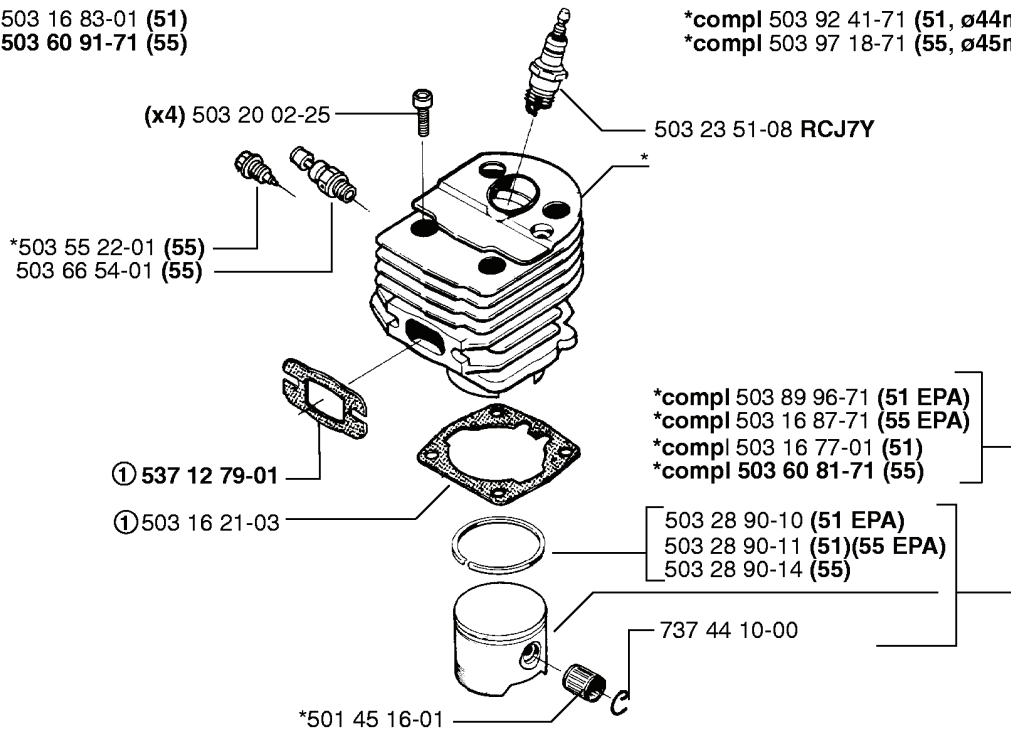

55, 20001900001-20040100000

SPARE PARTS LIST

E

*compl 501 76 13-10

REF.	PART NO.	DESCRIPTION	REMARK	QTY.	KIT
501 76 13-10	501761310	FUEL TANK		1	
503 73 58-01	503735801	BUSHING		1	
501 76 83-01	501768301	FUEL HOSE		1	
503 44 32-01	503443201	FUEL FILTER		1	
501 77 80-02	501778002	TRIGGER		1	
501 87 31-01	501873101	TANK VENT ASSY		1	
503 21 06-25	503210625	SCREW IHSCFT		1	
503 21 06-16	503210616	SCREW IHSCFT		2	
501 87 29-07	501872907	FRONT HANDLE ASSY		1	
501 81 96 02	501819602	TANK CAP ASSY		1	
503 57 89-01	503578901	HOLDER		1	
503 26 30-17	503263017	O-RING		1	
501 76 39-02	501763902	ANTIVIBRATION ELEMENT		1	
503 40 47-01	503404701	HANDLE INSERT		1	
720 13 15-20	720131520	PARALLEL PIN		1	
503 57 50-01	503575001	WEAR PROTECTION		1	
503 08 46-01	503084601	RECOIL SPRING		1	
503 09 79-04	503097904	THROTTLE LEVER		1	
501 87 77-02	501877702	THROTTLE LOCKOUT		1	
720 12 42-20	720124220	PARALLEL PIN		1	

C

*compl 503 16 83-01 (51)
*compl 503 60 91-71 (55)

*compl 503 92 41-71 (51, $\varnothing 44\text{mm}$)(EPA)
*compl 503 97 18-71 (55, $\varnothing 45\text{mm}$)(EPA)

REF.	PART NO.	DESCRIPTION	REMARK	QTY.	KIT
503 16 83-01	503168301	CYLINDER ASSY		1	
503 60 91-71	503609171	CYLINDER ASSY		1	
503 20 02-25	503200225	SCREW IHSCFM		4	
503 55 22-01	503552201	PLUG		1	
503 66 54-01	503665401	DECOMPRESSION VALVE		1	
537 12 79-01	537127901	GASKET		1	
503 16 21-03	503162103	GASKET		1	
501 45 16-01	501451601	NEEDLE BEARING		1	
737 44 10-00	737441000	SNAP RING		1	
503 28 90-14	503289014	PISTON RING		1	
503 28 90-11	503289011	PISTON RING		1	
503 28 90-10	503289010	PISTON RING		1	
503 60 81-71	503608171	PISTON ASSY		1	
503 16 77-01	503167701	PISTON ASSY		1	
503 16 87-71	503168771	PISTON ASSY		1	
503 89 96-71	503899671	PISTON ASSY		1	
503 23 51-08	503235108	SPARK PLUG		1	
503 97 18-71	503971871	CYLINDER ASSY		1	
503 92 41-71	503924171	CYLINDER ASSY		1	