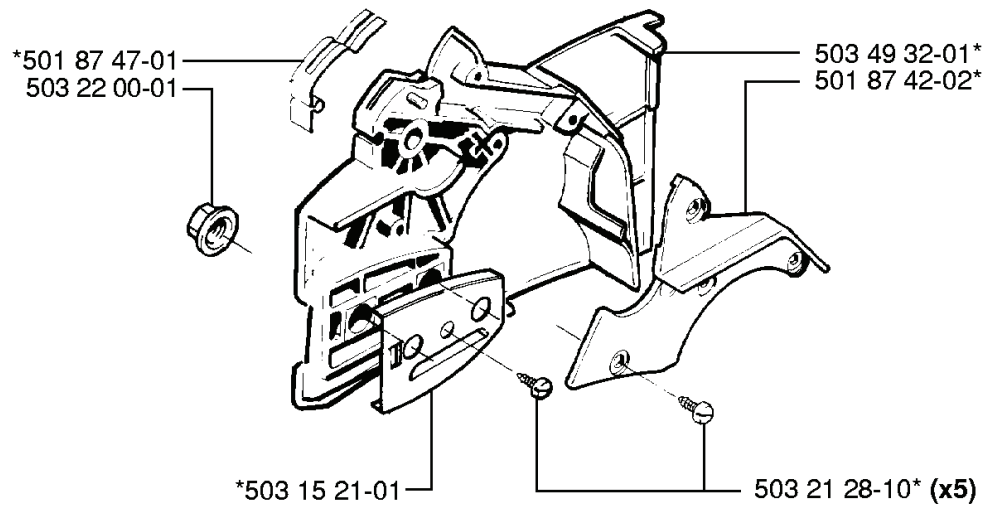

A

*compl 503 49 81-03