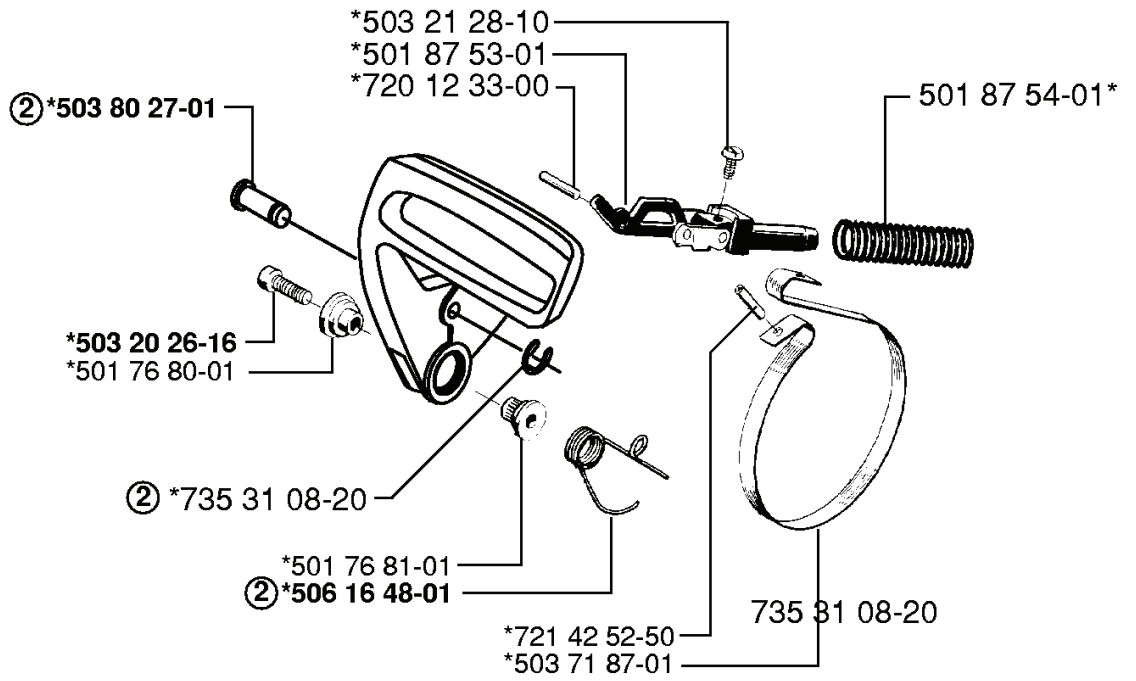

H

REF.	PART NO.	DESCRIPTION	REMARK	QTY.	KIT
501 45 54-03	501455403	CLUTCH ASSY		1	
501 45 61-01	501456101	CLUTCH SPRING		1	
501 45 74-02	501457402	RIM		1	
504 52 30-02	504523002	RIM		1	
503 25 34-01	503253401	NEEDLE BEARING		1	
503 23 01-05	503230105	WASHER		1	
503 08 87-02	503088702	CLUTCH DRUM ASSY		1	
501 76 37-01	501763701	SEALING		1	
503 45 39-02	503453902	CLUTCH DRUM ASSY		1	
503 74 54-01	503745401	CLUTCH DRUM ASSY		1	
725 53 29-55	725532955	SCREW IHSCM		1	
501 76 32-01	501763201	CHAIN GUIDE PLATE		1	
503 10 16-01	503101601	SUCTION HOSE ASSY		1	
503 10 49-02	503104902	PUMP PINION		1	
501 77 76-01	501777601	OIL PUMP		1	
503 66 01-02	503660102	PUMP PISTON		1	
721 12 10-40	721121040	GROOVED PIN		1	

B *compl 503 60 90-05
*compl 503 60 90-06 (USA)

(x3) *503 21 43-38 —

503 78 22-04 —

REF.	PART NO.	DESCRIPTION	REMARK	QTY.	KIT
503 60 90-05	503609005	CYLINDER COVER ASSY		1	
503 60 90-06	503609006	CYLINDER COVER ASSY		1	
503 78 22-04	503782204	LABEL		1	
503 21 43-38	503214338	SCREW		3	

A

*compl 503 49 81-03
② compl 503 89 27-01

REF.	PART NO.	DESCRIPTION	REMARK	QTY.	KIT
503 49 81-03	503498103	CLUTCH COVER ASSY		1	
503 89 27-01	503892701	HAND GUARD		1	
501 87 53-01	501875301	KNEE JOINT ASSY		1	
720 12 33-00	720123300	PARALLEL PIN		1	
503 80 27-01	503802701	PIVOT PIN		1	
503 20 26-16	503202616	SCREW IHSCM		1	
501 76 80-01	501768001	SHAFT		1	
735 31 08-20	735310820	E-CLIP		1	
501 76 81-01	501768101	SHAFT		1	
506 16 48-01	506164801	POSITION SPRING		1	
501 87 47-01	501874701	SPRING		1	
503 22 00-01	503220001	HEXAGON NUT		1	
503 15 21-01	503152101	COVER SHEET		1	
503 21 28-10	503212810	SCREW CCRPANT		5	
501 87 42-02	501874202	HUB CAP		1	
503 49 32-01	503493201	CLUTCH COVER		1	
503 71 87-01	503718701	BRAKE BAND		1	
721 42 52-50	721425250	SPRING PIN		1	
501 87 54-01	501875401	BRAKE SPRING		1	