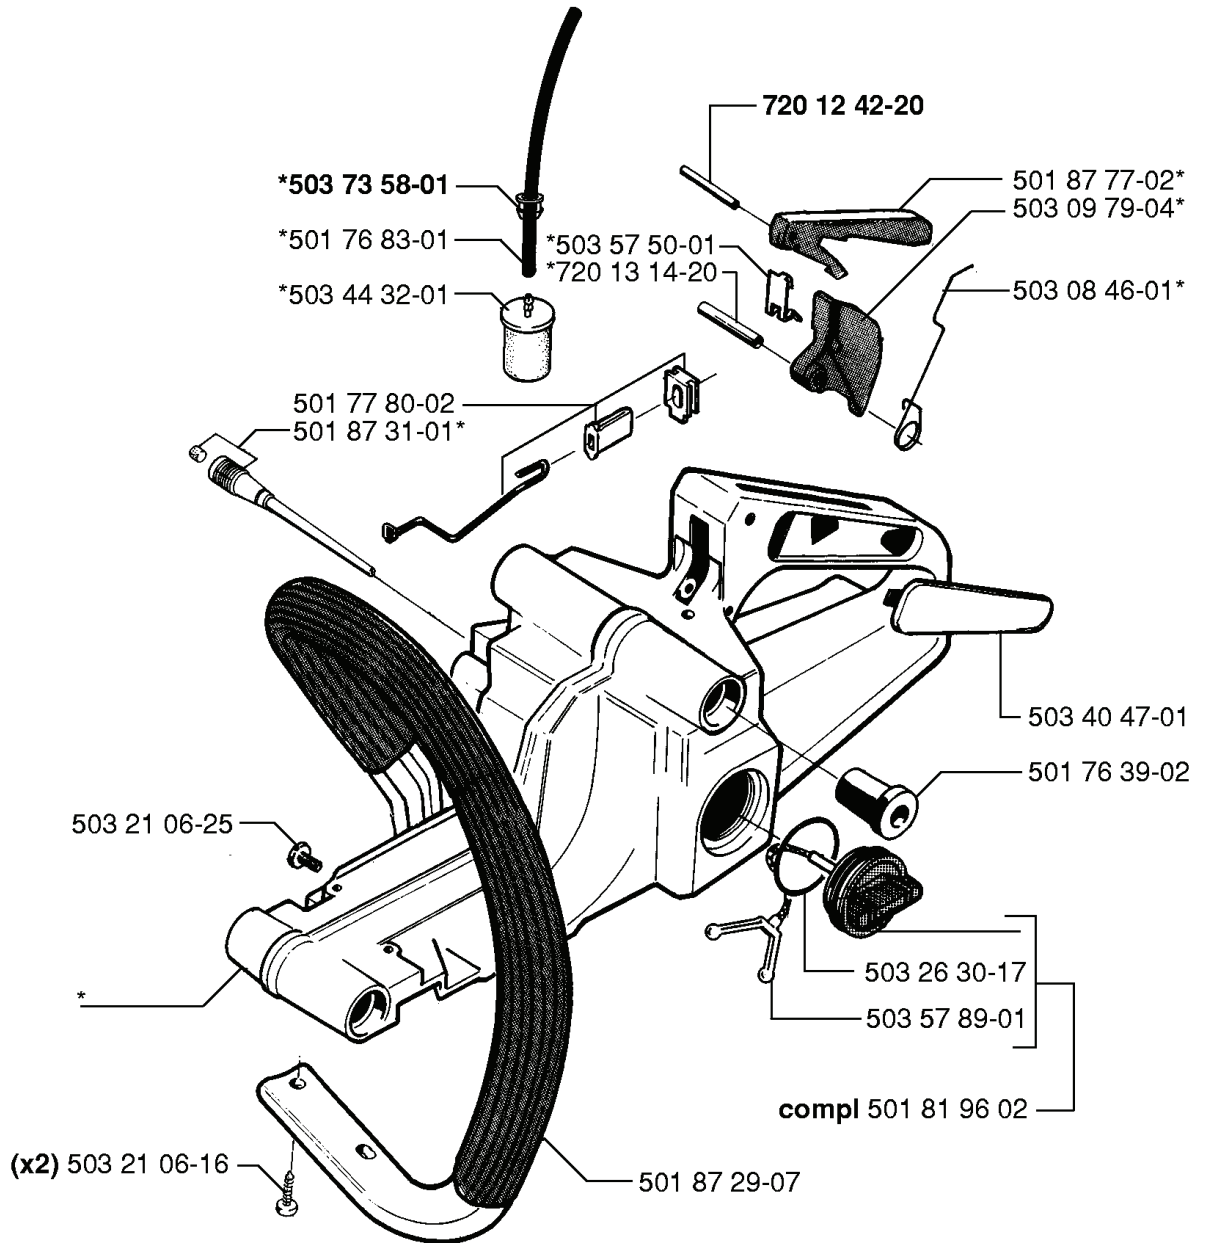

55 EPA, 19982300001-20001900000

SPARE PARTS LIST

E

*compl 501 76 13-10

REF.	PART NO.	DESCRIPTION	REMARK	QTY.	KIT
5017613-10	501761310	FUEL TANK		1	
5037358-01	503735801	BUSHING		1	
5017683-01	501768301	FUEL HOSE		1	
5034432-01	503443201	FUEL FILTER		1	
5017780-02	501778002	TRIGGER		1	
5018731-01	501873101	TANK VENT ASSY		1	
5032106-25	503210625	SCREW IHSCFT		1	
5032106-16	503210616	SCREW IHSCFT		2	
7201314-20	720131420	PARALLEL PIN		1	
5035750-01	503575001	WEAR PROTECTION		1	
7201242-20	720124220	PARALLEL PIN		1	
5018729-07	501872907	FRONT HANDLE ASSY		1	
5018196-02	501819602	TANK CAP ASSY		1	
5035789-01	503578901	HOLDER		1	
5032630-17	503263017	O-RING		1	
5017639-02	501763902	ANTIVIBRATION ELEMENT		1	
5034047-01	503404701	HANDLE INSERT		1	
5030846-01	503084601	RECOIL SPRING		1	
5030979-04	503097904	THROTTLE LEVER		1	
5018777-02	501877702	THROTTLE LOCKOUT		1	

G

***compl 503 57 38-06**

REF.	PART NO.	DESCRIPTION	REMARK	QTY.	KIT
503 57 38-06	503573806	CRANKSHAFT ASSY		1	
738 22 02-25	738220225	BALL BEARING		1	
501 45 16-01	501451601	NEEDLE BEARING		1	

N

**Tillbehör
Accessories
Zubehöre
Accessoires
Accesorios**

H

REF.	PART NO.	DESCRIPTION	REMARK	QTY.	KIT
501 45 54-03	501455403	CLUTCH ASSY		1	
501 45 61-01	501456101	CLUTCH SPRING		1	
501 45 74-02	501457402	RIM		1	
504 52 30-02	504523002	RIM		1	
503 25 34-01	503253401	NEEDLE BEARING		1	
503 23 01-05	503230105	WASHER		1	
503 08 87-02	503088702	CLUTCH DRUM ASSY		1	
501 76 37-01	501763701	SEALING		1	
503 45 39-02	503453902	CLUTCH DRUM ASSY		1	
503 74 54-01	503745401	CLUTCH DRUM ASSY		1	
725 53 29-55	725532955	SCREW IHSCM		1	
501 76 32-01	501763201	CHAIN GUIDE PLATE		1	
503 10 16-01	503101601	SUCTION HOSE ASSY		1	
503 10 49-02	503104902	PUMP PINION		1	
501 77 76-01	501777601	OIL PUMP		1	
503 66 01-02	503660102	PUMP PISTON		1	
721 12 10-40	721121040	GROOVED PIN		1	