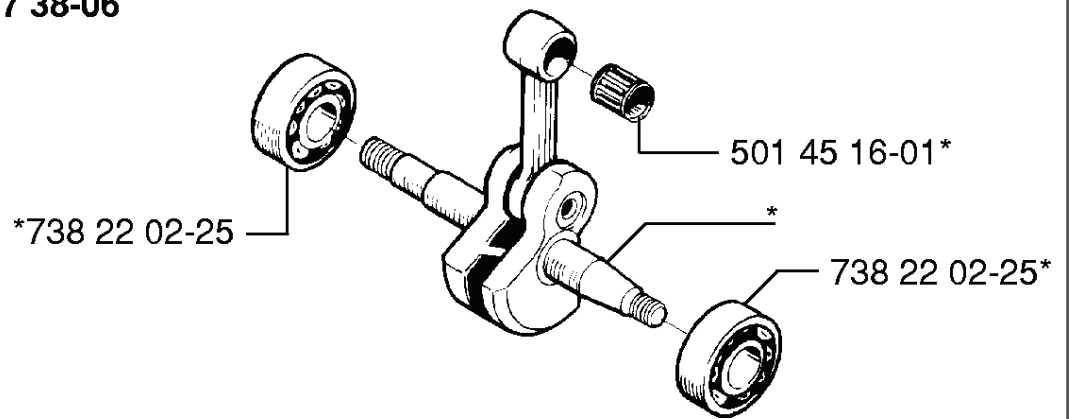

55 EPA, 19982300001-20001900000

SPARE PARTS LIST

E

*compl 501 76 13-10

REF.	PART NO.	DESCRIPTION	REMARK	QTY.	KIT
5017613-10	501761310	FUEL TANK		1	
5037358-01	503735801	BUSHING		1	
5017683-01	501768301	FUEL HOSE		1	
5034432-01	503443201	FUEL FILTER		1	
5017780-02	501778002	TRIGGER		1	
5018731-01	501873101	TANK VENT ASSY		1	
5032106-25	503210625	SCREW IHSCFT		1	
5032106-16	503210616	SCREW IHSCFT		2	
7201314-20	720131420	PARALLEL PIN		1	
5035750-01	503575001	WEAR PROTECTION		1	
7201242-20	720124220	PARALLEL PIN		1	
5018729-07	501872907	FRONT HANDLE ASSY		1	
5018196-02	501819602	TANK CAP ASSY		1	
5035789-01	503578901	HOLDER		1	
5032630-17	503263017	O-RING		1	
5017639-02	501763902	ANTIVIBRATION ELEMENT		1	
5034047-01	503404701	HANDLE INSERT		1	
5030846-01	503084601	RECOIL SPRING		1	
5030979-04	503097904	THROTTLE LEVER		1	
5018777-02	501877702	THROTTLE LOCKOUT		1	

L

***compl 503 60 88-03**

REF.	PART NO.	DESCRIPTION	REMARK	QTY.	KIT
5036088-03	503608803	STARTER ASSY		1	
5032106-16	503210616	SCREW IHSCT		1	
5032300-35	503230035	WASHER		1	
5053037-35	505303735	STARTER PULLEY		1	
5036086-01	503608601	STARTER HOUSING		1	
7241329-55	724132955	SCREW		4	
5036197-04	503619704	DECAL		1	
5036197-05	503619705	DECAL		1	
5016306-01	501630601	SLEEVE		1	
5017631-01	501763101	SPRING CASSETTE ASSY		1	
5053051-25	505305125	STARTER ROPE		1	
5035439-01	503543901	STARTER HANDLE		1	

G

***compl 503 57 38-06**

REF.	PART NO.	DESCRIPTION	REMARK	QTY.	KIT
503 57 38-06	503573806	CRANKSHAFT ASSY		1	
738 22 02-25	738220225	BALL BEARING		1	
501 45 16-01	501451601	NEEDLE BEARING		1	

N

**Tillbehör
Accessories
Zubehöre
Accessoires
Accesorios**