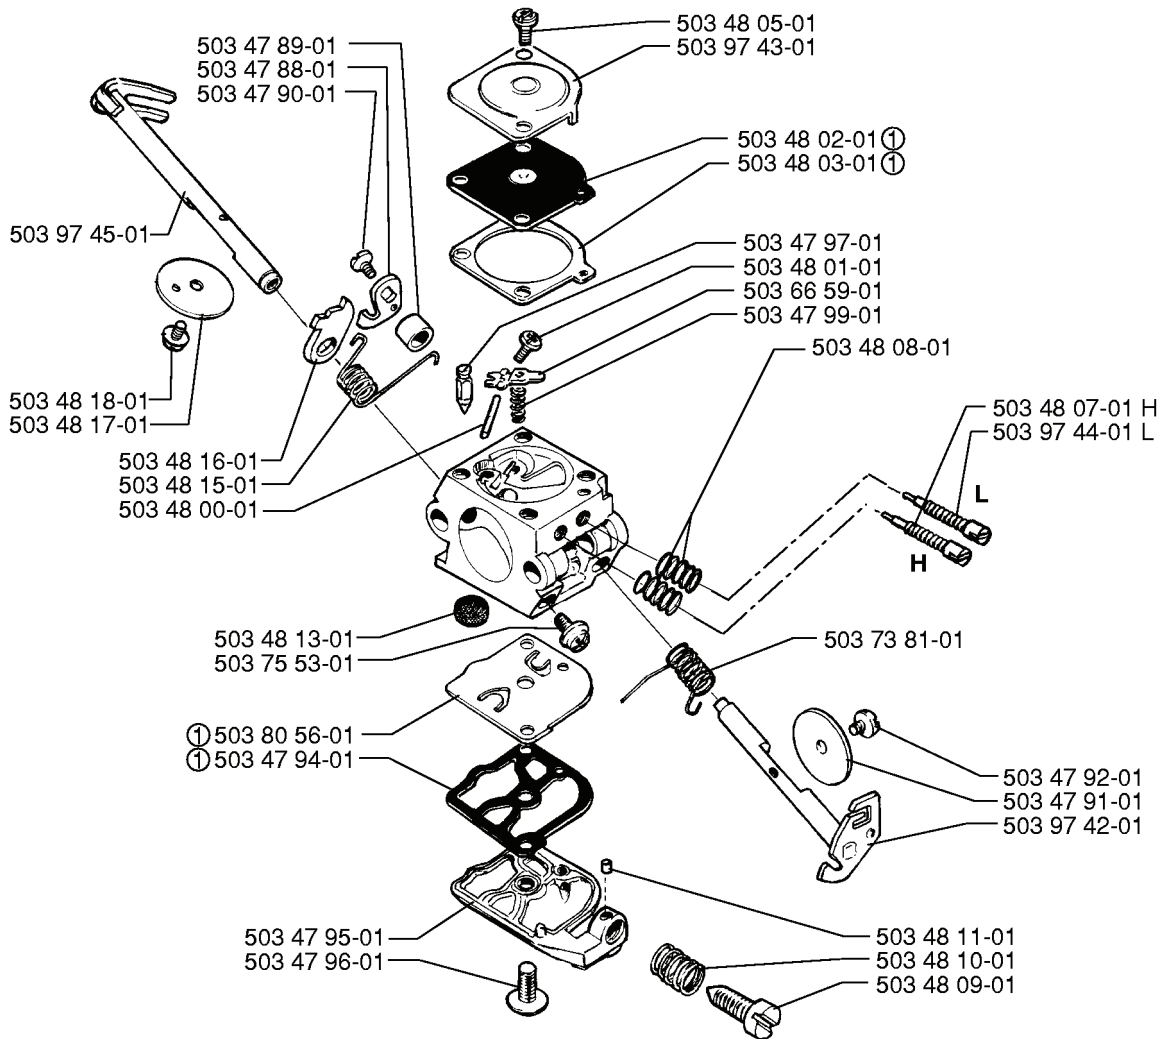

M compl 503 28 31-05

ZAMA C1Q-EL6

① 503 48 21-01
Set of gaskets
Dichtungssatz
Jeu de joints
Juego de Juntas
Packningssats