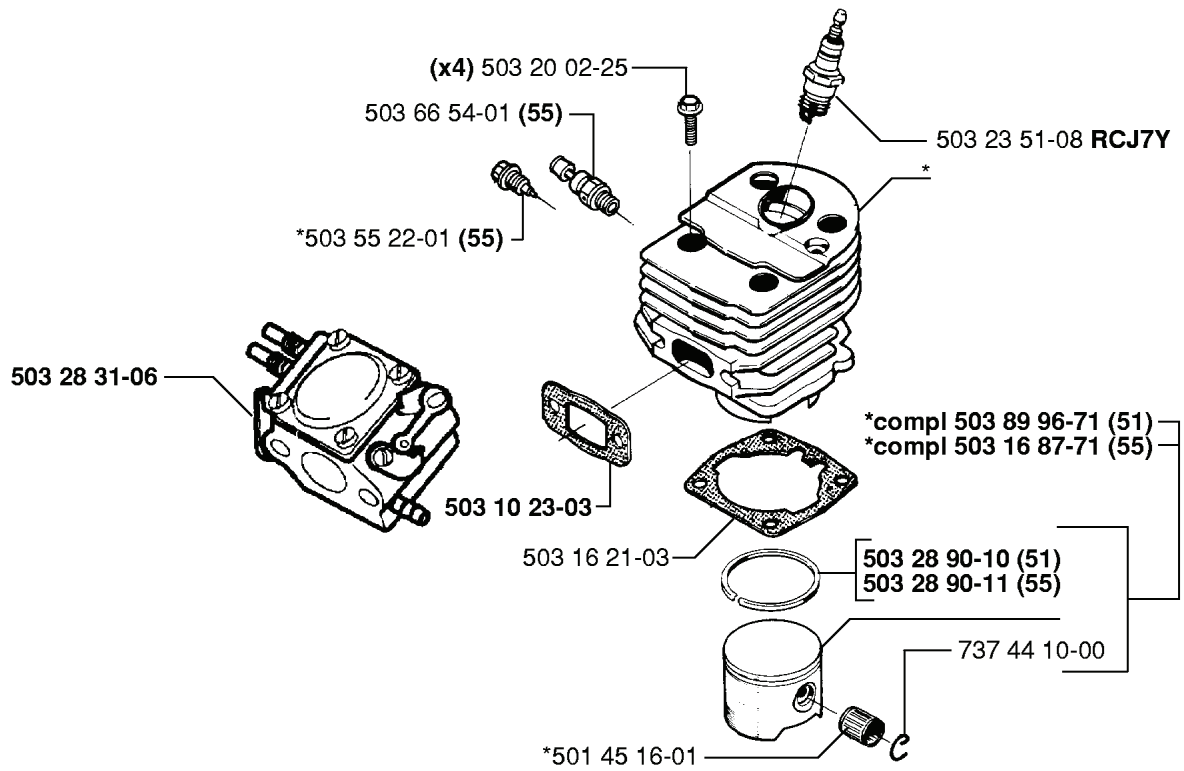

C

***compl 503 16 83-01 (51)**
***compl 503 60 91-04 (55)**

REF.	PART NO.	DESCRIPTION	REMARK	QTY.	KIT
503 16 83-01	503168301	CYLINDER ASSY		1	
503 60 91-04	503609104	CYLINDER ASSY		1	
503 20 02-25	503200225	SCREW IHSCFM		1	
503 55 22-01	503552201	PLUG		1	
503 66 54-01	503665401	DECOMPRESSION VALVE		1	
503 10 23-03	503102303	GASKET MUFFLER		1	
503 16 21-03	503162103	GASKET		1	
501 45 16-01	501451601	NEEDLE BEARING		1	
737 44 10-00	737441000	SNAP RING		1	
503 28 90-14	503289014	PISTON RING		1	
503 28 90-11	503289011	PISTON RING		1	
503 60 81-01	503608101	PISTON ASSY		1	
503 16 77-01	503167701	PISTON ASSY		1	
503 23 51-08	503235108	SPARK PLUG		1	

P

*compl 503 92 41-71 (51, ø44mm)
*compl 503 97 18-71 (55, ø45mm)

EPA (for USA only)

REF.	PART NO.	DESCRIPTION	REMARK	QTY.	KIT
503 92 41-71	503924171	CYLINDER ASSY		1	
503 97 18-71	503971871	CYLINDER ASSY		1	
503 28 31-06	503283106	CARBURETTOR		1	
503 55 22-01	503552201	PLUG		1	
503 66 54-01	503665401	DECOMPRESSION VALVE		1	
503 20 02-25	503200225	SCREW IHSCFM		4	
503 10 23-03	503102303	GASKET MUFFLER		1	
503 16 21-03	503162103	GASKET		1	
501 45 16-01	501451601	NEEDLE BEARING		1	
737 44 10-00	737441000	SNAP RING		1	
503 28 90-11	503289011	PISTON RING		1	
503 28 90-10	503289010	PISTON RING		1	
503 16 87-71	503168771	PISTON ASSY		1	
503 89 96-71	503899671	PISTON ASSY		1	
503 23 51-08	503235108	SPARK PLUG		1	