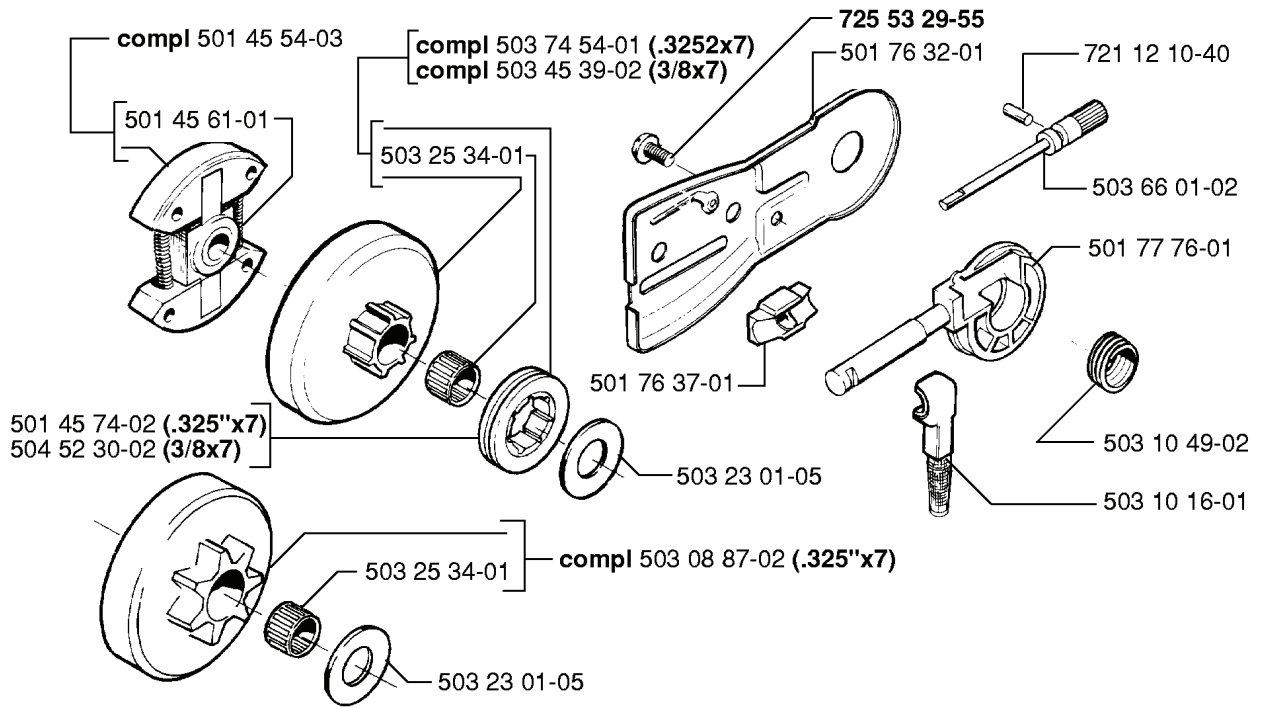

G

***compl 503 57 38-06**

REF.	PART NO.	DESCRIPTION	REMARK	QTY.	KIT
503 57 38-06	503573806	CRANKSHAFT ASSY		1	
738 22 02-25	738220225	BALL BEARING		1	
501 45 16-01	501451601	NEEDLE BEARING		1	

N

**Tillbehör
Accessories
Zubehöre
Accessoires
Accesorios**

501 69 17-01

REF.	PART NO.	DESCRIPTION	REMARK	QTY.	KIT
5016917-01	501691701	COMBINATION WRENCH		1	

REF.	PART NO.	DESCRIPTION	REMARK	QTY.	KIT
503 89 81-01	503898101	AIR FILTER		1	
503 89 81-02	503898102	AIR FILTER		1	
503 21 07-45	503210745	SCREW IH SCT		1	
503 89 82-01	503898201	AIR FILTER HOLDER		1	
503 28 31-05	503283105	CARBURETTOR		1	
503 76 48-01	503764801	KIT		1	
501 63 97-01	501639701	COVER		1	
505 31 07-51	505310751	IMPULSE HOSE		1	
503 16 16-02	503161602	INLET PIPE		1	
503 60 84-01	503608401	CHOKE CONTROL		1	
503 20 02-16	503200216	SCREW IH SCFM		1	
503 73 08-01	503730801	GROMMET		1	
503 73 09-01	503730901	PLUG		1	
501 77 00-02	501770002	GASKET		1	
503 20 02-10	503200210	SCREW IH SCFM		1	
503 20 32-16	503203216	SCREW CCR PANMO		1	

H

REF.	PART NO.	DESCRIPTION	REMARK	QTY.	KIT
501 45 54-03	501455403	CLUTCH ASSY		1	
501 45 61-01	501456101	CLUTCH SPRING		1	
501 45 74-02	501457402	RIM		1	
504 52 30-02	504523002	RIM		1	
503 25 34-01	503253401	NEEDLE BEARING		1	
503 23 01-05	503230105	WASHER		1	
503 08 87-02	503088702	CLUTCH DRUM ASSY		1	
501 76 37-01	501763701	SEALING		1	
503 45 39-02	503453902	CLUTCH DRUM ASSY		1	
503 74 54-01	503745401	CLUTCH DRUM ASSY		1	
725 53 29-55	725532955	SCREW IHSCM		1	
501 76 32-01	501763201	CHAIN GUIDE PLATE		1	
503 10 16-01	503101601	SUCTION HOSE ASSY		1	
503 10 49-02	503104902	PUMP PINION		1	
501 77 76-01	501777601	OIL PUMP		1	
503 66 01-02	503660102	PUMP PISTON		1	
721 12 10-40	721121040	GROOVED PIN		1	