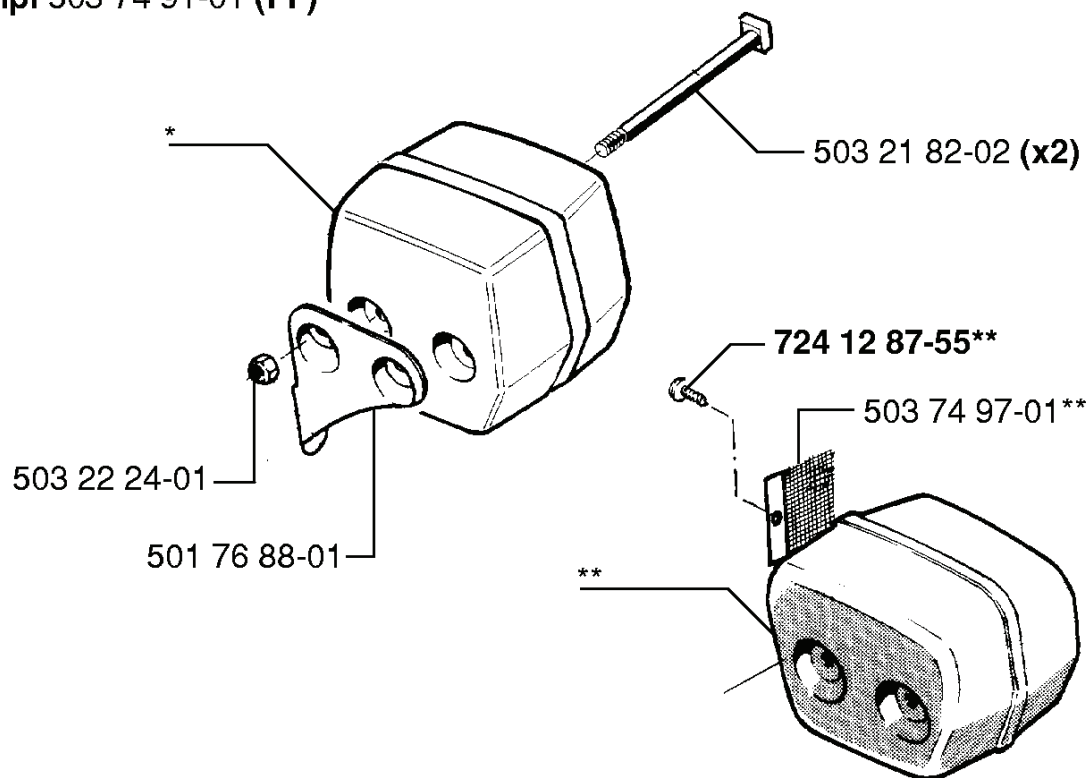

F

*compl 501 76 66-02 (FG)
**compl 503 74 91-01 (FF)