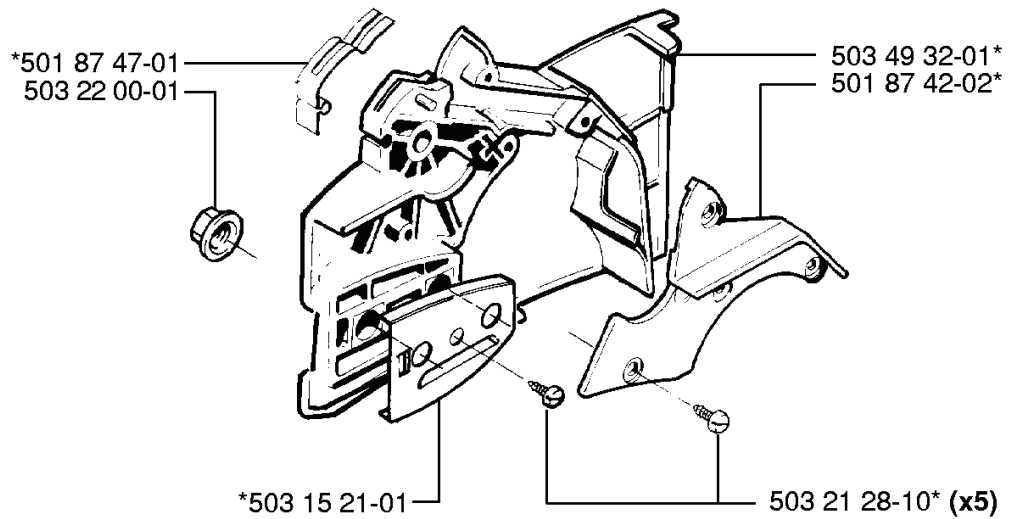

H

REF.	PART NO.	DESCRIPTION	REMARK	QTY.	KIT
501 45 54-03	501455403	CLUTCH ASSY		1	
501 45 61-01	501456101	CLUTCH SPRING		1	
501 45 74-02	501457402	RIM		1	
504 52 30-02	504523002	RIM		1	
503 25 34-01	503253401	NEEDLE BEARING		1	
503 23 01-05	503230105	WASHER		1	
503 08 87-02	503088702	CLUTCH DRUM ASSY		1	
501 76 37-01	501763701	SEALING		1	
503 45 39-02	503453902	CLUTCH DRUM ASSY		1	
503 74 54-01	503745401	CLUTCH DRUM ASSY		1	
725 53 29-55	725532955	SCREW IHSCM		1	
501 76 32-01	501763201	CHAIN GUIDE PLATE		1	
503 10 16-01	503101601	SUCTION HOSE ASSY		1	
503 10 49-02	503104902	PUMP PINION		1	
501 77 76-01	501777601	OIL PUMP		1	
503 66 01-02	503660102	PUMP PISTON		1	
721 12 10-40	721121040	GROOVED PIN		1	

B *compl 503 60 90-05
*compl 503 60 90-06 (USA)

(x3) *503 21 43-38 —

503 78 22-04 —

REF.	PART NO.	DESCRIPTION	REMARK	QTY.	KIT
503 60 90-05	503609005	CYLINDER COVER ASSY		1	
503 60 90-06	503609006	CYLINDER COVER ASSY		1	
503 78 22-04	503782204	LABEL		1	
503 21 43-38	503214338	SCREW		3	

A

*compl 503 49 81-03
② compl 503 89 27-01

REF.	PART NO.	DESCRIPTION	REMARK	QTY.	KIT
503 49 81-03	503498103	CLUTCH COVER ASSY		1	
503 89 27-01	503892701	HAND GUARD		1	
501 87 53-01	501875301	KNEE JOINT ASSY		1	
720 12 33-00	720123300	PARALLEL PIN		1	
503 80 27-01	503802701	PIVOT PIN		1	
503 20 26-16	503202616	SCREW IHSCM		1	
501 76 80-01	501768001	SHAFT		1	
735 31 08-20	735310820	E-CLIP		1	
501 76 81-01	501768101	SHAFT		1	
506 16 48-01	506164801	POSITION SPRING		1	
501 87 47-01	501874701	SPRING		1	
503 22 00-01	503220001	HEXAGON NUT		1	
503 15 21-01	503152101	COVER SHEET		1	
503 21 28-10	503212810	SCREW CCRPANT		5	
501 87 42-02	501874202	HUB CAP		1	
503 49 32-01	503493201	CLUTCH COVER		1	
503 71 87-01	503718701	BRAKE BAND		1	
721 42 52-50	721425250	SPRING PIN		1	
501 87 54-01	501875401	BRAKE SPRING		1	