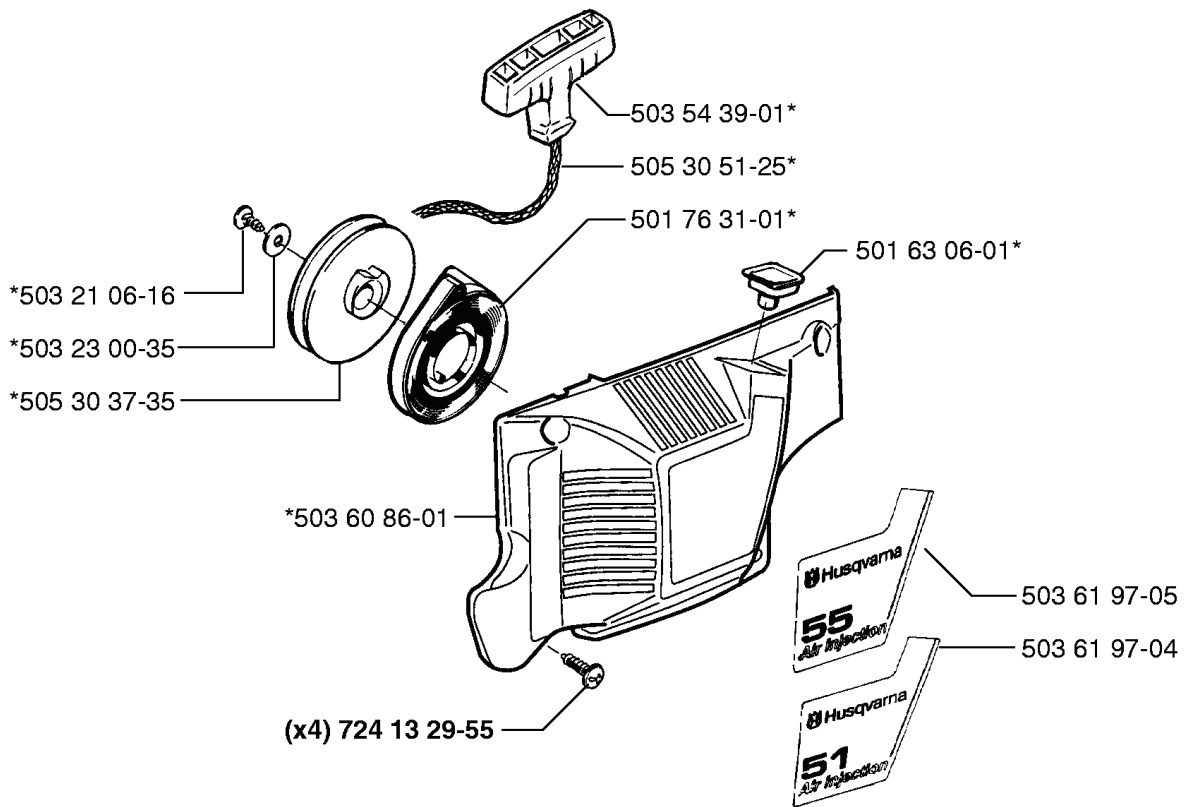

L

*compl 503 60 88-03