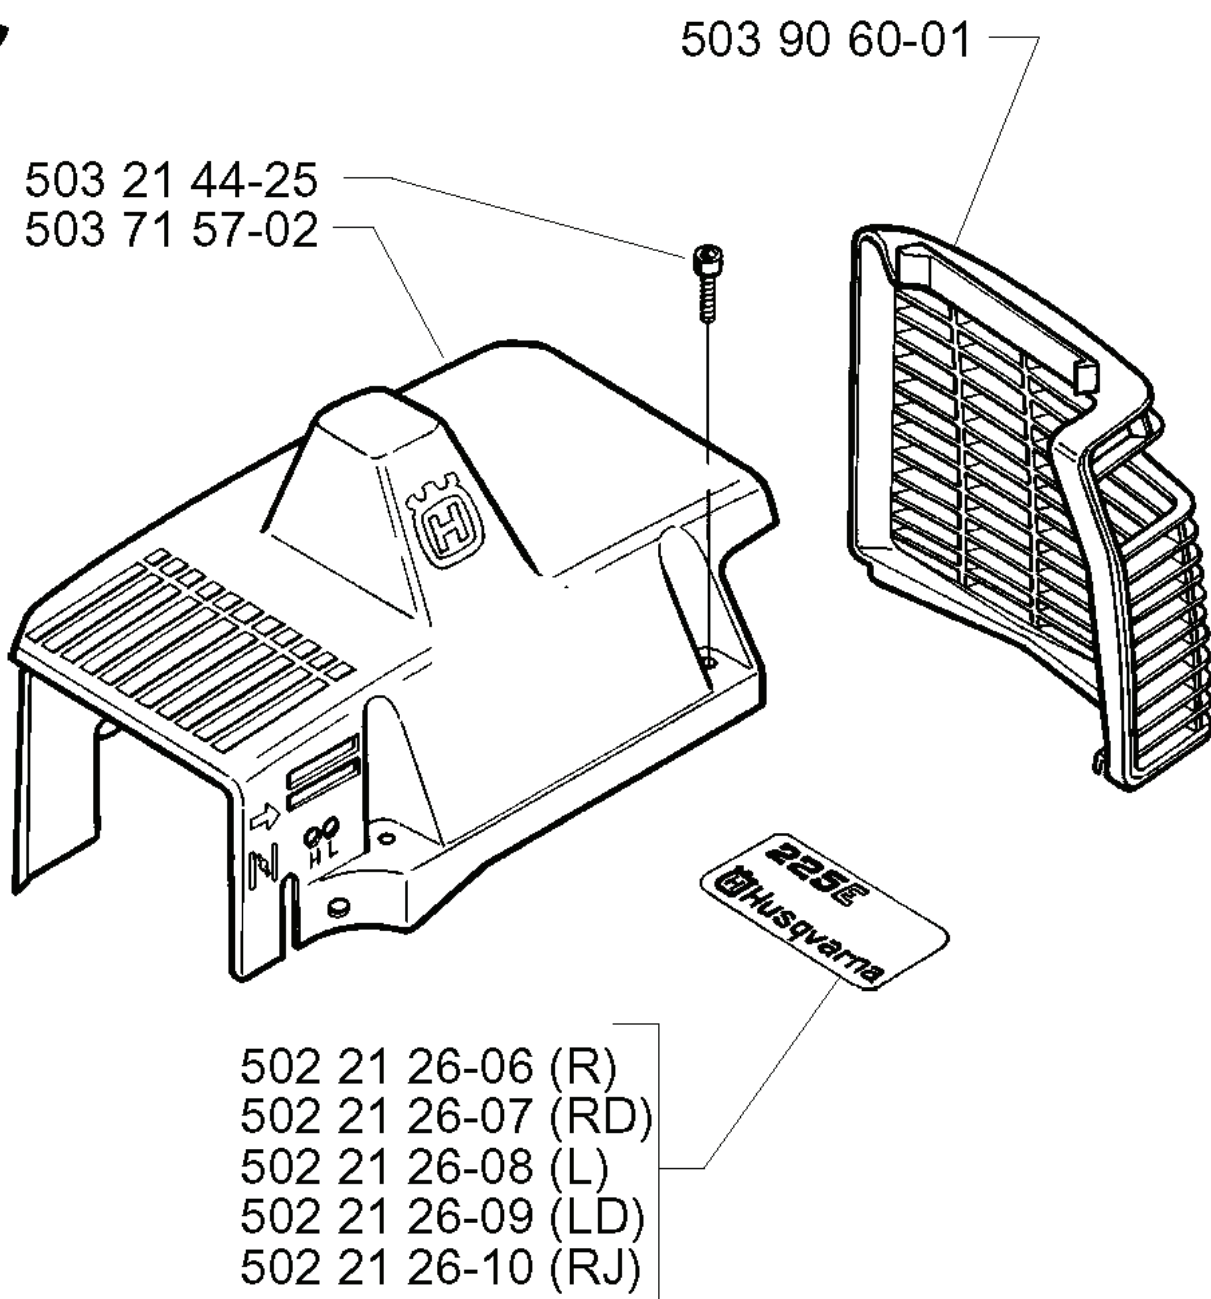

225 RD, 19970500001-20004000000

SPARE PARTS LIST

C

REF.	PART NO.	DESCRIPTION	REMARK	QTY.	KIT
503 21 44-25	503214425	SCREW IHSCFTO		1	
503 71 57-02	503715702	CYLINDER COVER		1	
502 21 26-06	502212606	DECAL	R	1	
502 21 26-07	502212607	DECAL	RD	1	
502 21 26-08	502212608	DECAL	L	1	
502 21 26-09	502212609	DECAL	LD	1	
502 21 26-10	502212610	DECAL	RJ	1	
503 90 60-01	503906001	HEAT PROTECTOR		1	

A

*compl 503 78 05-03

REF.	PART NO.	DESCRIPTION	REMARK	QTY.	KIT
503 78 05-03	503780503	HANDLE		1	
503 75 59-01	503755901	ANTIVIBRATION ELEMENT		1	
503 72 24-01	503722401	HOLDER ANTIVIBRATION		1	
731 23 14-01	731231401	HEXAGON NUT		1	
502 20 49-01	502204901	CLIP		1	
503 71 43-01	503714301	DRIVE SHAFT ASSY		1	
503 88 95-01	503889501	TUBE		1	
735 58 08-10	735580810	LOCKWASHER		1	
503 72 77-01	503727701	DRIVE SHAFT ASSY		1	
503 88 96-02	503889602	TUBE		1	
503 70 80-01	503708001	COMPRESSION SLEEVE		1	
503 71 54-01	503715401	LOCKING PLATE		1	
503 20 02-10	503200210	SCREW IHSCFM		1	
503 88 96-01	503889601	TUBE		1	
503 71 43-02	503714302	DRIVE SHAFT ASSY		1	
503 20 02-25	503200225	SCREW IHSCFM		1	
501 40 89-01	501408901	WASHER		1	
502 20 38-01	502203801	KNOB		1	
725 23 79-51	725237951	SCREW EHHM		1	
503 79 90-01	503799001	LABEL		1	
502 19 71-01	502197101	SQUARE NUT		1	
503 79 41-01	503794101	RECOIL SPRING		1	
503 72 15-01	503721501	THROTTLE TRIGGER		1	
503 72 14-01	503721401	THROTTLE LOCKOUT		1	
503 73 42-01	503734201	THROTTLE CABLE ASSY		1	
503 73 43-01	503734301	SHORT CIRCUIT CABLE		1	
503 72 13-01	503721301	HANDLE HALF		1	
503 72 12-01	503721201	HANDLE HALF		1	
503 73 45-01	503734501	LABEL		1	
503 21 07-16	503210716	SCREW IHST		1	
503 73 47-02	503734702	LOCK KABLAGE STYRE		1	
503 72 25-01	503722501	SUSPENSION		1	
503 79 56-01	503795601	LABEL	L	1	
503 72 18-01	503721801	COVER		1	
503 21 07-22	503210722	SCREW IHST		1	
503 71 82-01	503718201	SWITCH		1	