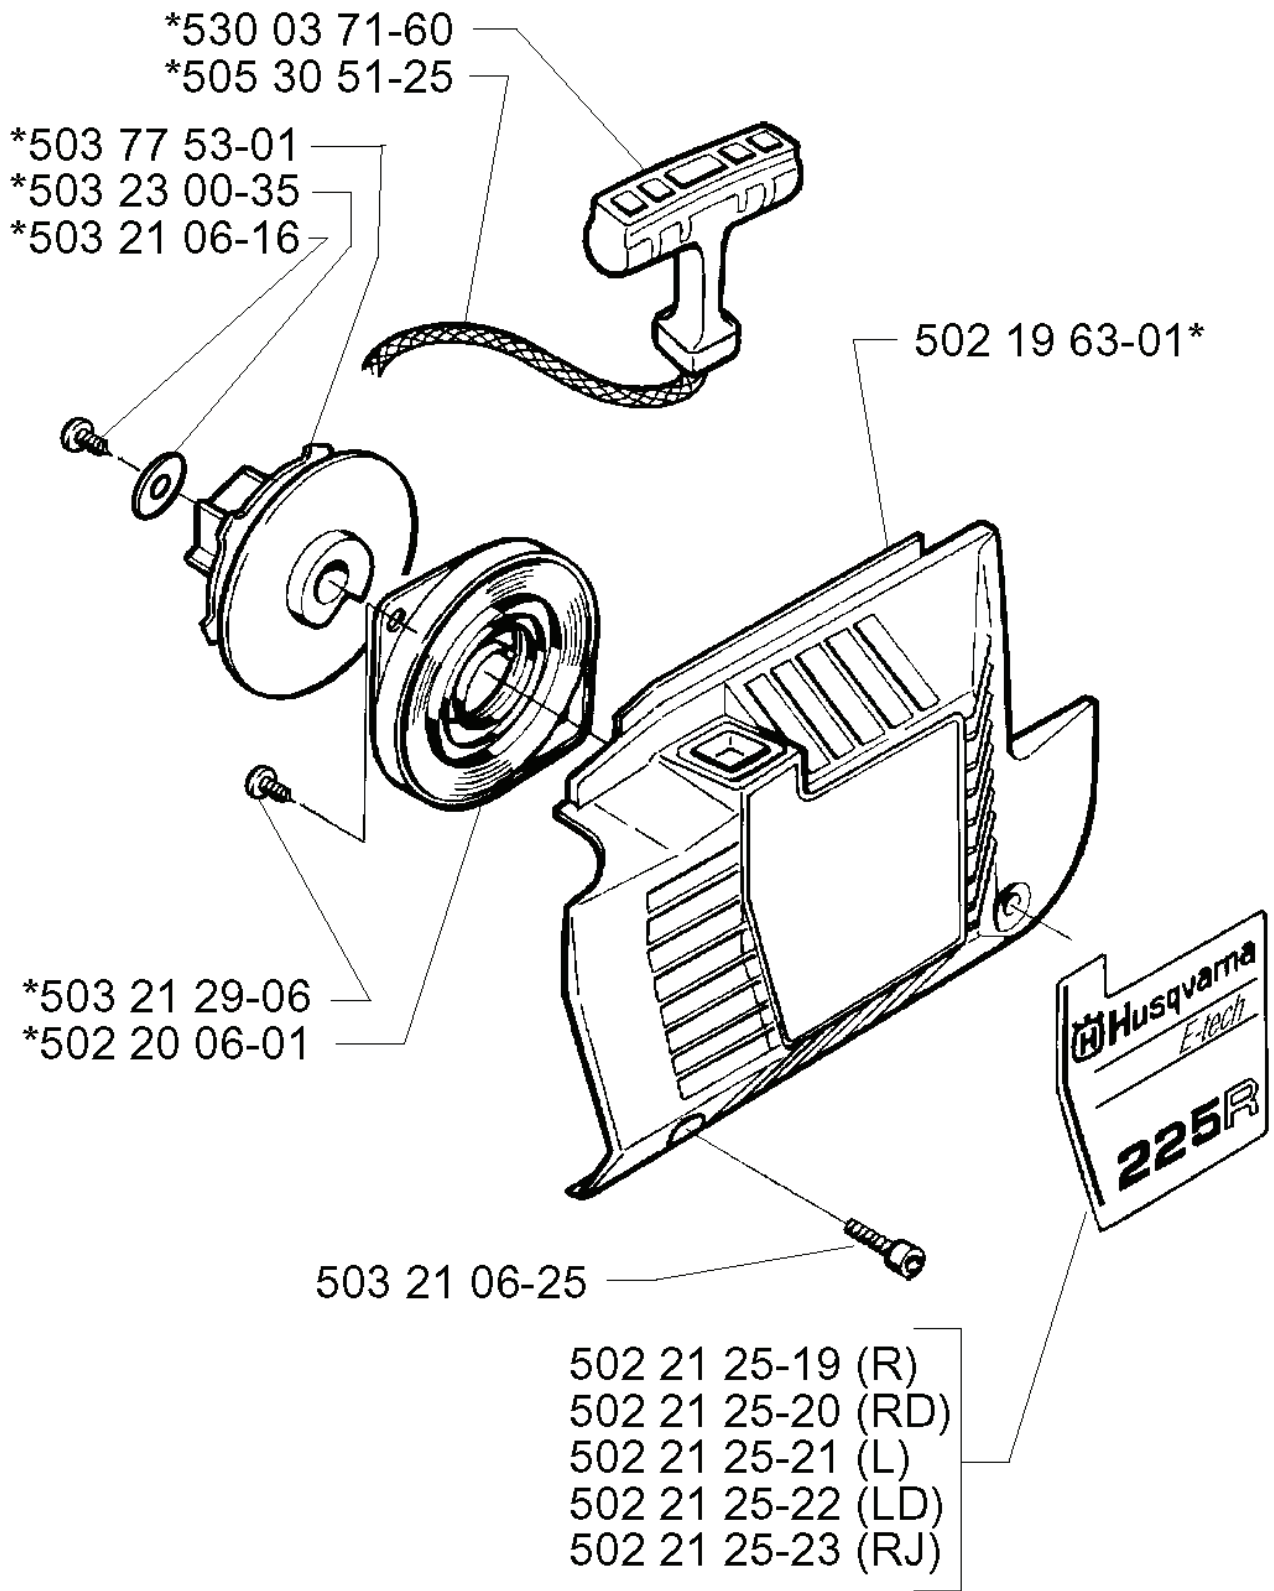

M

*compl 502 18 95-01

REF.	PART NO.	DESCRIPTION	REMARK	QTY.	KIT
502 18 95-01	502189501	STARTER		1	
530 03 71-60	530037160	STARTER HANDLE		1	
505 30 51-25	505305125	STARTER ROPE		1	
503 77 53-01	503775301	STARTER PULLEY		1	
503 23 00-35	503230035	WASHER		1	
503 21 06-16	503210616	SCREW IHSC T		1	
503 21 29-06	503212906	SCREW CCRPANT		1	
502 20 06-01	502200601	SPRING CASSETTE ASSY		1	
503 21 06-25	503210625	SCREW IHSCFT		1	
502 21 25-19	502212519	LABEL	R	1	
502 21 25-20	502212520	LABEL	RD	1	
502 21 25-21	502212521	LABEL	L	1	
502 21 25-22	502212522	LABEL	LD	1	
502 21 25-23	502212523	LABEL	RJ	1	
502 19 63-01	502196301	STARTER HOUSING		1	