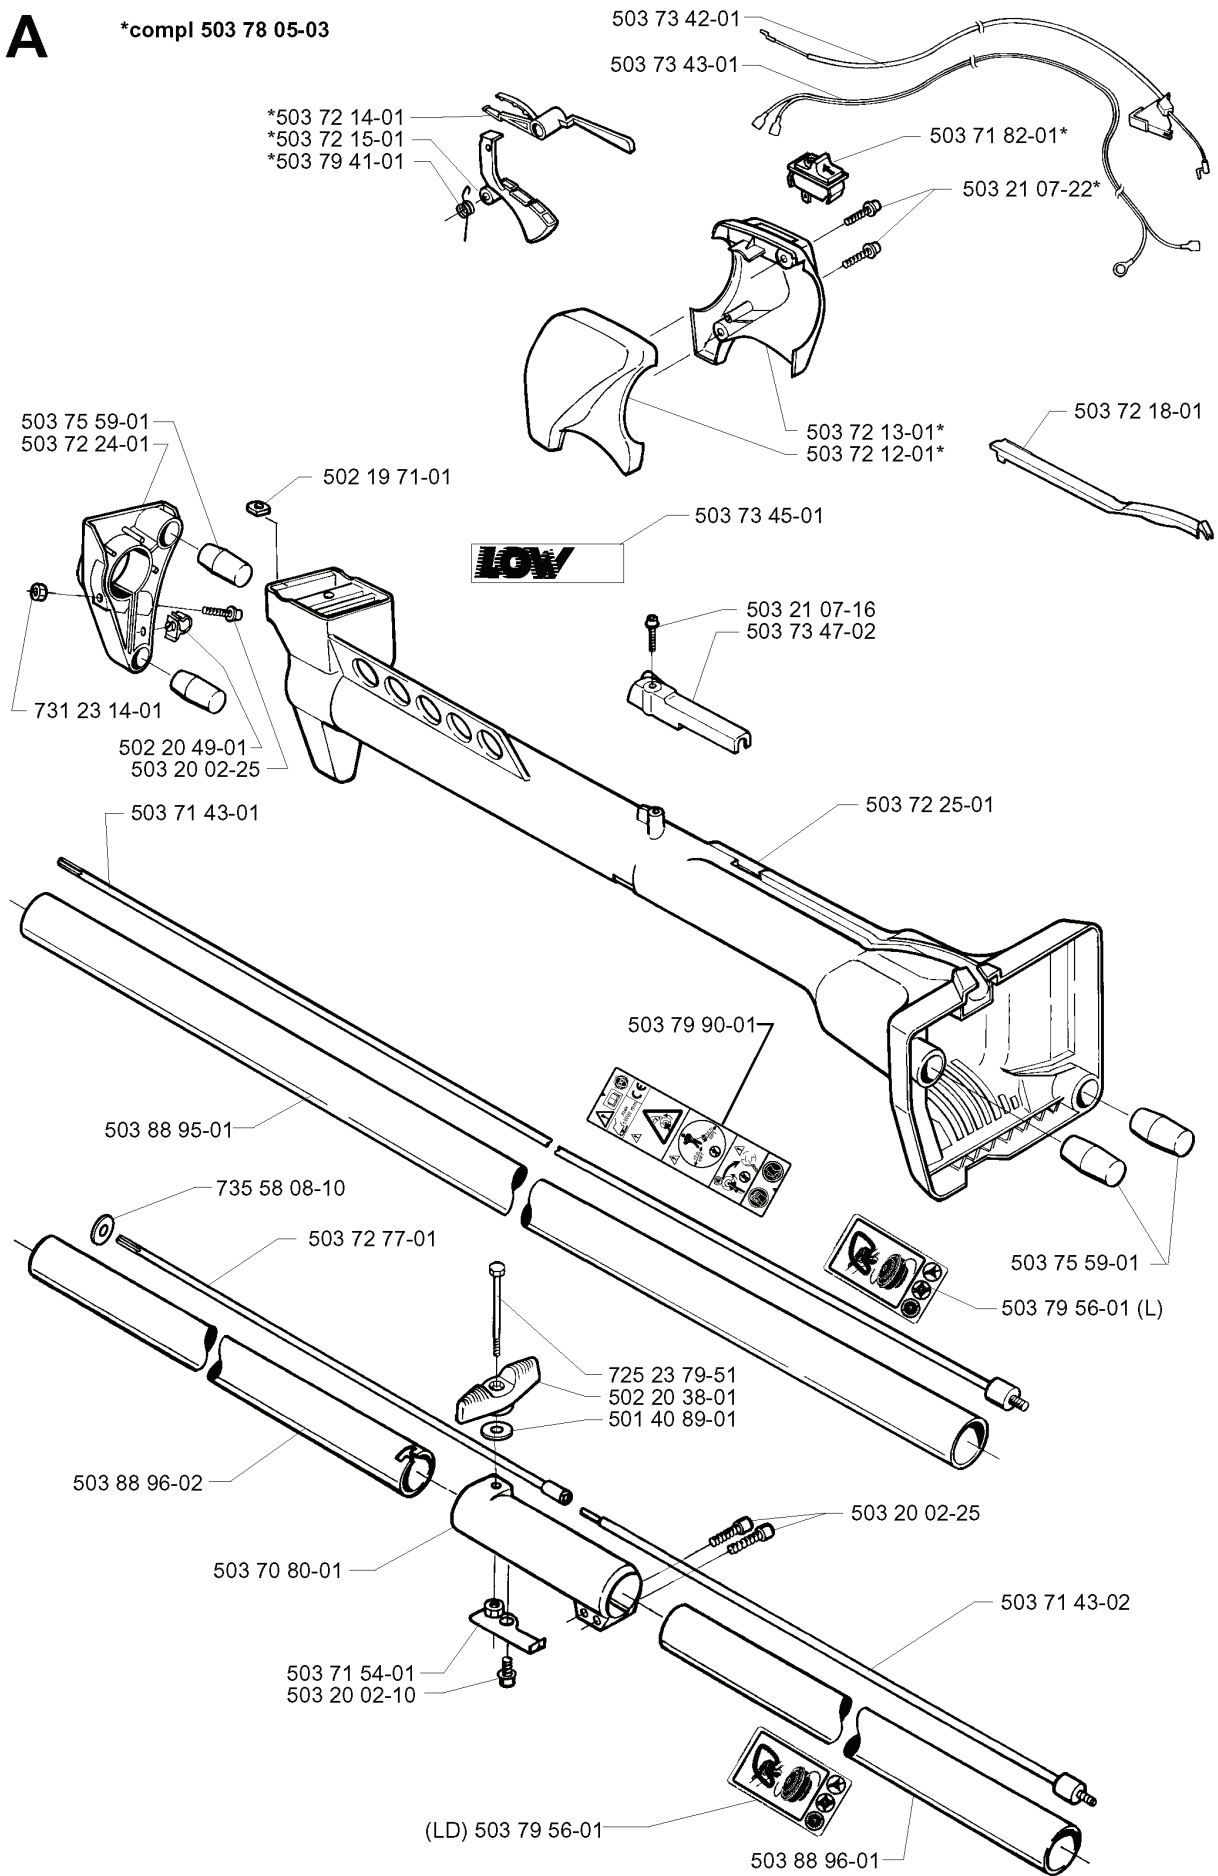

225 RD, 19970500001-20004000000

SPARE PARTS LIST

C

REF.	PART NO.	DESCRIPTION	REMARK	QTY.	KIT
503 21 44-25	503214425	SCREW IHSCFTO		1	
503 71 57-02	503715702	CYLINDER COVER		1	
502 21 26-06	502212606	DECAL	R	1	
502 21 26-07	502212607	DECAL	RD	1	
502 21 26-08	502212608	DECAL	L	1	
502 21 26-09	502212609	DECAL	LD	1	
502 21 26-10	502212610	DECAL	RJ	1	
503 90 60-01	503906001	HEAT PROTECTOR		1	

A

*compl 503 78 05-03

REF.	PART NO.	DESCRIPTION	REMARK	QTY.	KIT
503 78 05-03	503780503	HANDLE		1	
503 75 59-01	503755901	ANTIVIBRATION ELEMENT		1	
503 72 24-01	503722401	HOLDER ANTIVIBRATION		1	
731 23 14-01	731231401	HEXAGON NUT		1	
502 20 49-01	502204901	CLIP		1	
503 71 43-01	503714301	DRIVE SHAFT ASSY		1	
503 88 95-01	503889501	TUBE		1	
735 58 08-10	735580810	LOCKWASHER		1	
503 72 77-01	503727701	DRIVE SHAFT ASSY		1	
503 88 96-02	503889602	TUBE		1	
503 70 80-01	503708001	COMPRESSION SLEEVE		1	
503 71 54-01	503715401	LOCKING PLATE		1	
503 20 02-10	503200210	SCREW IHSCFM		1	
503 88 96-01	503889601	TUBE		1	
503 71 43-02	503714302	DRIVE SHAFT ASSY		1	
503 20 02-25	503200225	SCREW IHSCFM		1	
501 40 89-01	501408901	WASHER		1	
502 20 38-01	502203801	KNOB		1	
725 23 79-51	725237951	SCREW EHHM		1	
503 79 90-01	503799001	LABEL		1	
502 19 71-01	502197101	SQUARE NUT		1	
503 79 41-01	503794101	RECOIL SPRING		1	
503 72 15-01	503721501	THROTTLE TRIGGER		1	
503 72 14-01	503721401	THROTTLE LOCKOUT		1	
503 73 42-01	503734201	THROTTLE CABLE ASSY		1	
503 73 43-01	503734301	SHORT CIRCUIT CABLE		1	
503 72 13-01	503721301	HANDLE HALF		1	
503 72 12-01	503721201	HANDLE HALF		1	
503 73 45-01	503734501	LABEL		1	
503 21 07-16	503210716	SCREW IHST		1	
503 73 47-02	503734702	LOCK KABLAGE STYRE		1	
503 72 25-01	503722501	SUSPENSION		1	
503 79 56-01	503795601	LABEL	L	1	
503 72 18-01	503721801	COVER		1	
503 21 07-22	503210722	SCREW IHST		1	
503 71 82-01	503718201	SWITCH		1	