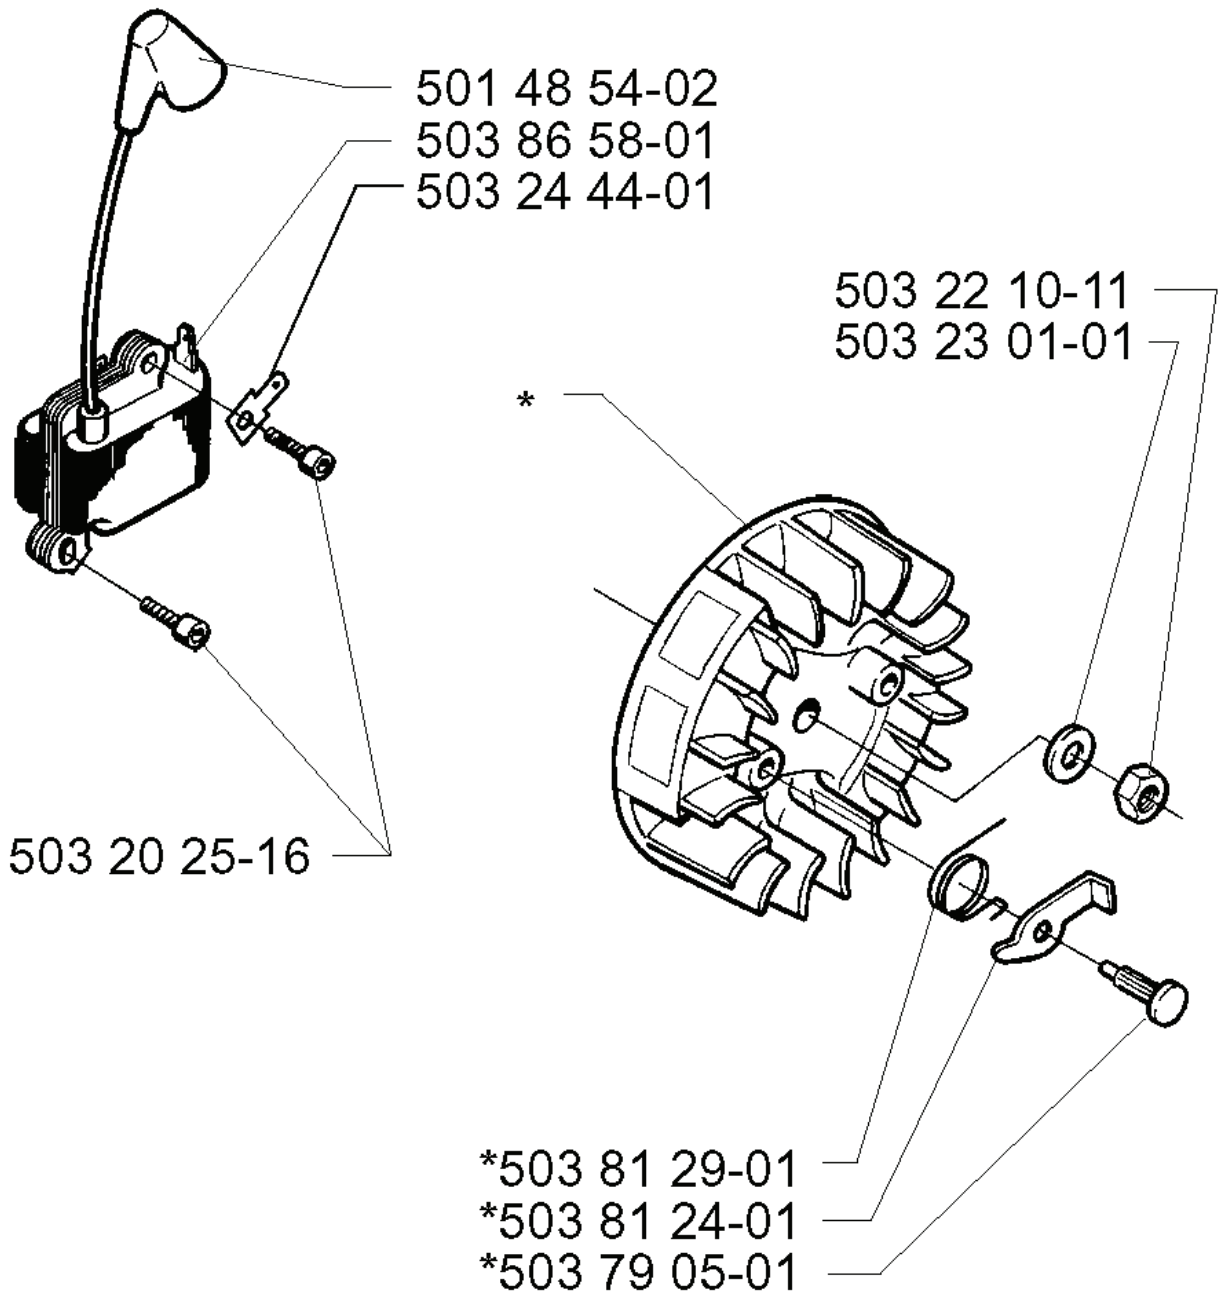

REF.	PART NO.	DESCRIPTION	REMARK	QTY.	KIT
5039139-01	503913901	LIMITER CAP		1	
5039140-01	503914001	LIMITER CAP		1	
5039151-01	503915101	NEEDLE		1	
5039158-01	503915801	NEEDLE		1	
5039223-01	503922301	LIMITER CAP	WT 270	1	

B

*compl 502 19 58-03
**compl 503 72 43-03

REF.	PART NO.	DESCRIPTION	REMARK	QTY.	KIT
502 19 58-03	502195803	HANDLE		1	
503 72 43-03	503724303	HANDLEBAR PART ASSY		1	
502 19 94-01	502199401	THROTTLE LOCKOUT		1	
502 19 92-01	502199201	THROTTLE TRIGGER		1	
503 79 41-01	503794101	RECOIL SPRING		1	
503 71 82-01	503718201	SWITCH		1	
503 72 10-03	503721003	HANDLE		1	
503 21 07-45	503210745	SCREW IHSCT		1	
503 80 45-01	503804501	BRACKET		1	
503 78 02-03	503780203	HANDLE		1	
503 75 00-01	503750001	HANDLEBAR BRACKET		1	
503 78 04-03	503780403	HANDLE LOOP		1	
503 72 29-01	503722901	COVER		1	
502 20 38-01	502203801	KNOB		1	
725 23 81-51	725238151	SCREW EHHM		1	
502 21 12-01	502211201	STAPLE		1	
503 21 07-38	503210738	SCREW IHSCT		1	
503 21 07-22	503210722	SCREW IHSCT		1	
502 19 91-01	502199101	HANDLE HALF		1	
502 19 90-01	502199001	HANDLE HALF		1	
502 20 69-01	502206901	WIRING		1	
502 18 98-01	502189801	THROTTLE CABLE		1	

L

*compl 503 79 06-01

REF.	PART NO.	DESCRIPTION	REMARK	QTY.	KIT
5037906-01	503790601	FLYWHEEL		1	
5014854-02	501485402	SPARK PLUG CAP		1	
5038658-01	503865801	ELECTRONIC MODULE		1	
5032444-01	503244401	FLAT PIN		1	
5032025-16	503202516	SCREW IHSCM		1	
5037905-01	503790501	RIVET		1	
5038124-01	503812401	STARTER PAWL		1	
5038129-01	503812901	SPRING		1	
5032301-01	503230101	WASHER		1	
5032210-11	503221011	HEXAGON NUT		1	