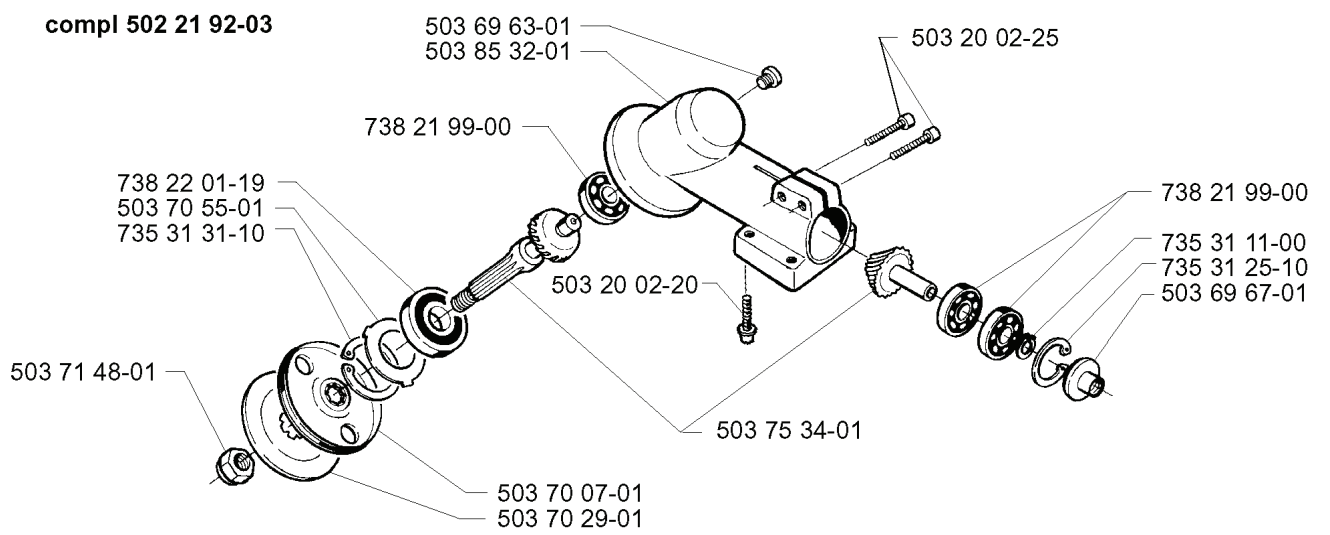

K

compl 502 21 92-03