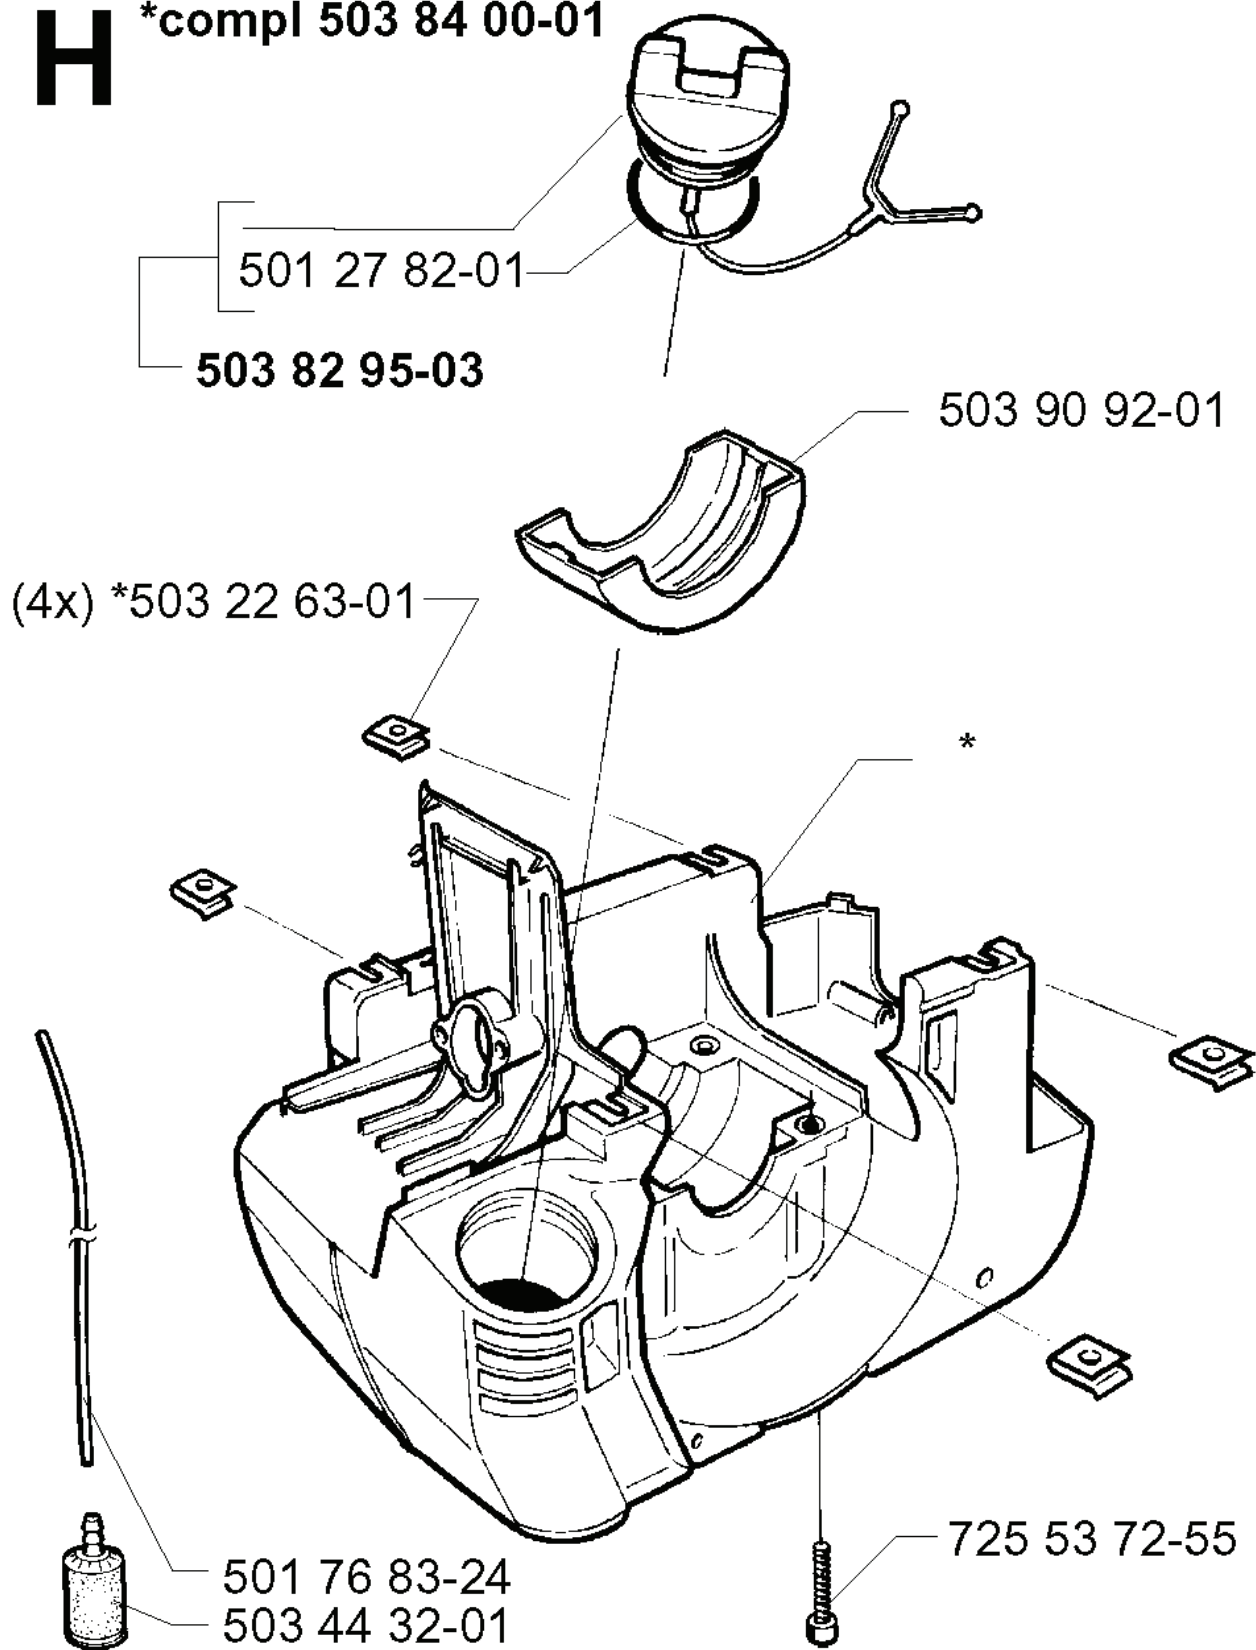

H *compl 503 84 00-01