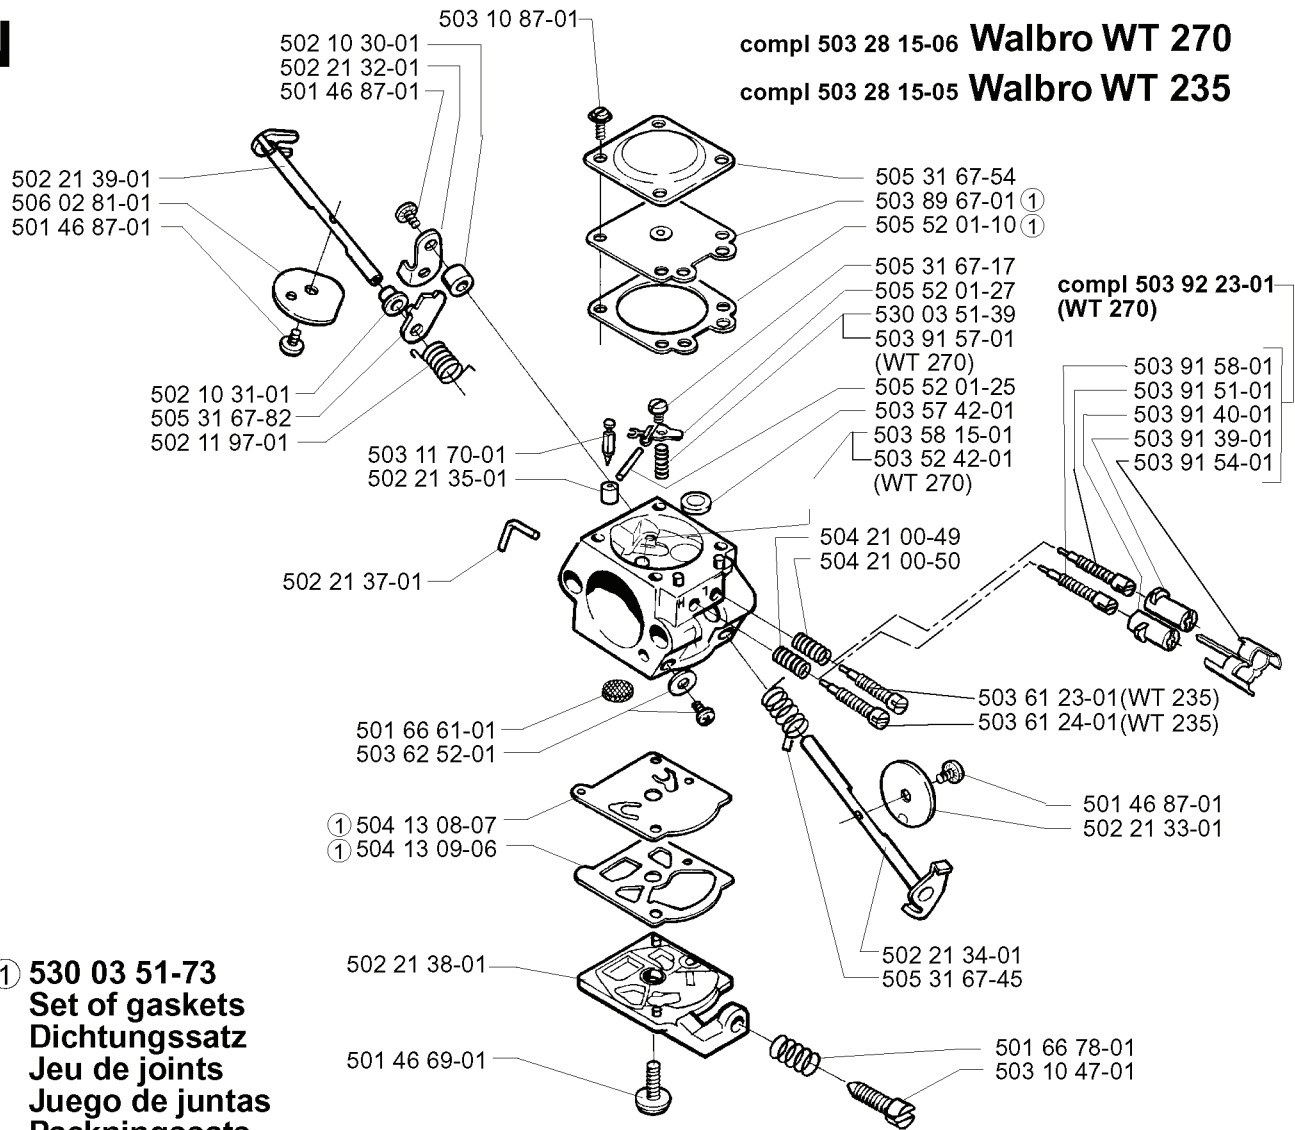

F

***compl 503 72 44-03**

REF.	PART NO.	DESCRIPTION	REMARK	QTY.	KIT
503 72 44-03	503724403	CRANKSHAFT ASSY		1	
738 22 01-25	738220125	BALL BEARING		1	
503 90 95-01	503909501	CUP		1	
503 91 07-01	503910701	BEARING CAGE		1	
503 71 22-01	503712201	BEARING		1	
503 91 34-01	503913401	BEARING CAGE		1	

N

REF.	PART NO.	DESCRIPTION	REMARK	QTY.	KIT
502 21 39-01	502213901	SHAFT ASSY		1	
506 02 81-01	506028101	VALVE		1	
501 46 87-01	501468701	SCREW		1	
502 10 31-01	502103101	BUSHING		1	
505 31 67-82	505316782	LEVER		1	
502 11 97-01	502119701	RECOIL SPRING		1	
501 46 69-01	501466901	SCREW		1	
502 21 38-01	502213801	COVER		1	
504 13 09-06	504130906	GASKET	530 03 51-73 SET OF GASKETS	1	
504 13 08-07	504130807	DIAPHRAGM PUMP	530 03 51-73 SET OF GASKETS	1	
503 62 52-01	503625201	SCREW ASSY		1	
501 66 61-01	501666101	SCREEN		1	
502 21 37-01	502213701	FITTING		1	
502 21 35-01	502213501	SEAT INLET VALVE		1	
503 11 70-01	503117001	NEEDLE VALVE		1	
502 21 32-01	502213201	LEVER THROTTLE		1	
502 10 30-01	502103001	DISTANCE		1	
503 10 87-01	503108701	SCREW		1	
503 28 15-06	503281506	CARBURETTOR		1	
503 28 15-05	503281505	CARBURETTOR		1	
505 31 67-54	505316754	LOCK STYRMEMBRAN		1	
503 89 67-01	503896701	DIAPHRAGM	530 03 51-73 SET OF GASKETS	1	
505 52 01-10	505520110	GASKET	530 03 51-73 SET OF GASKETS	1	
505 31 67-17	505316717	SCREW		1	
505 52 01-27	505520127	LEVER		1	
530 03 51-39	530035139	SPRING		1	
503 91 57-01	503915701	SPRING	WT 270	1	
505 52 01-25	505520125	PIN		1	
503 57 42-01	503574201	PLUG		1	
503 58 15-01	503581501	NOZZLE ASSY		1	
503 52 42-01	503524201	NOZZLE ASSY	WT 270	1	
504 21 00-49	504210049	SPRING		1	
504 21 00-50	504210050	SPRING		1	
502 21 34-01	502213401	SHAFT ASS THROTTLE		1	
505 31 67-45	505316745	SPRING		1	
501 66 78-01	501667801	SPRING		1	
503 10 47-01	503104701	SCREW		1	
502 21 33-01	502213301	VALVE THROTTLE		1	
503 61 24-01	503612401	NEEDLE-HIGH SPEED	WT 235	1	
503 61 23-01	503612301	NEEDLE IDLE SPEED	WT 235	1	
503 91 54-01	503915401	RETAINER		1	