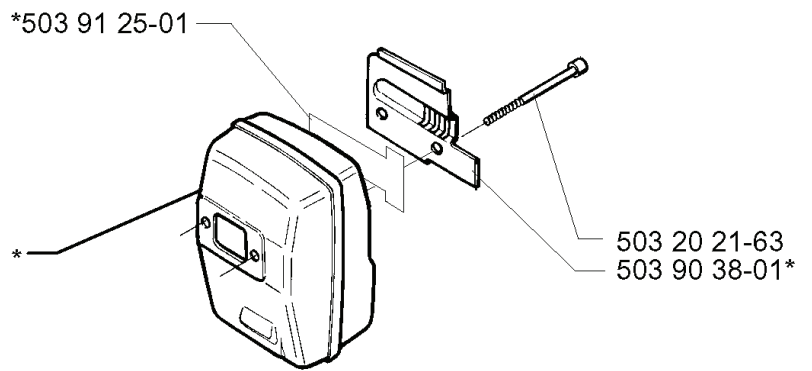

J

*compl 503 90 40-01