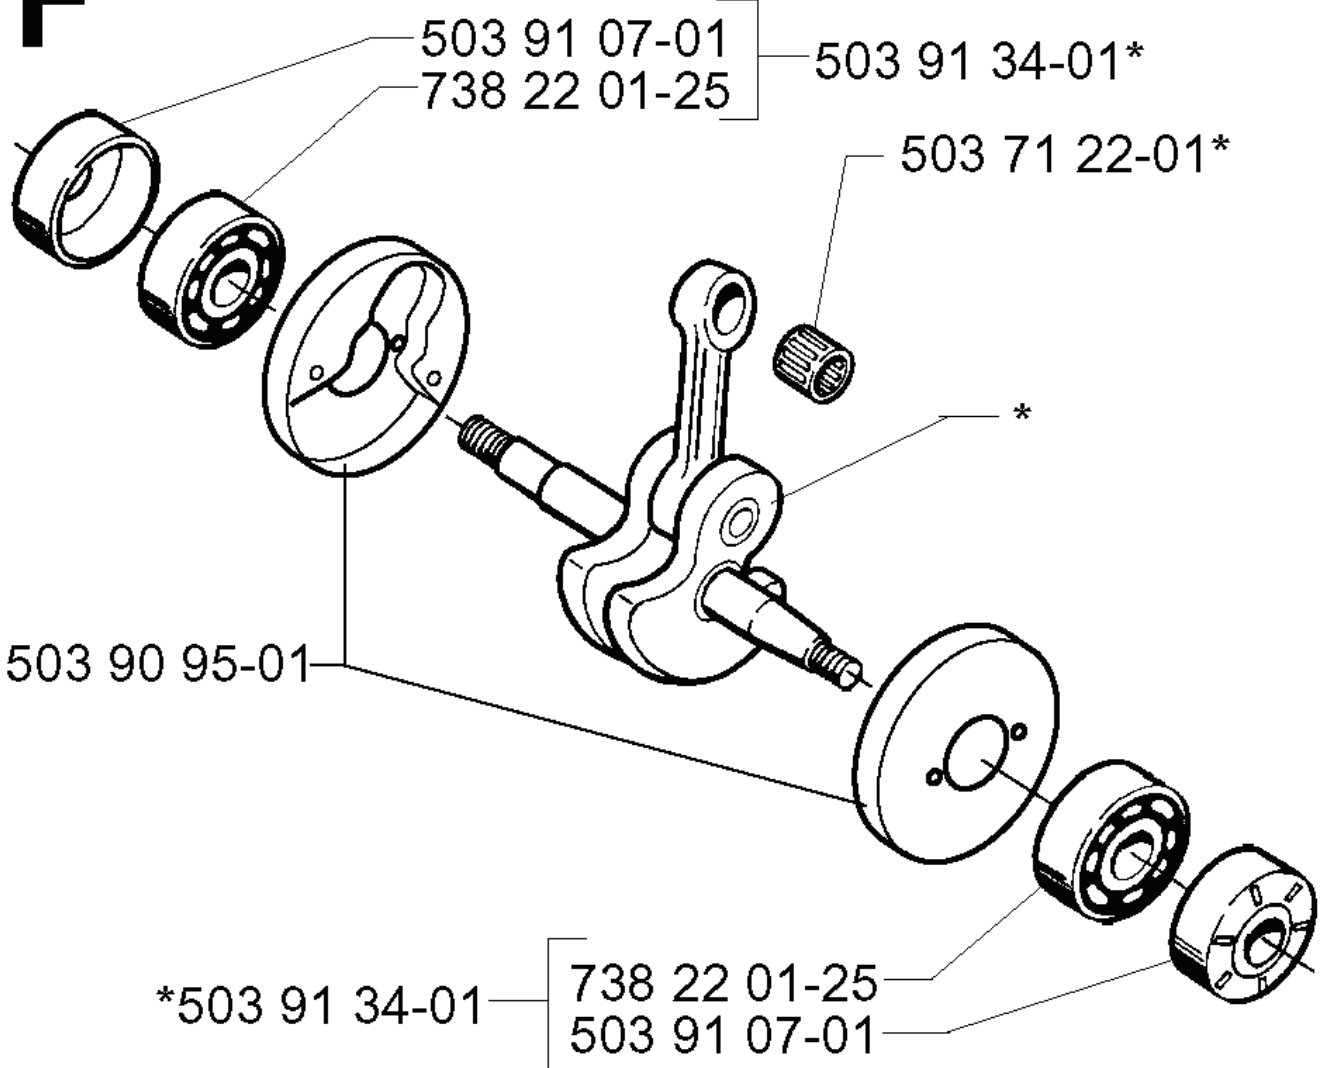

compl 503 73 63-03
 compl 503 73 63-04 (USA)

503 73 40-01

503 73 41-02

502 26 12-01

REF.	PART NO.	DESCRIPTION	REMARK	QTY.	KIT
502 03 55-02	502035502	TRANSPORTSKYDD KPL		1	
503 74 40-01	503744001	BLADE GUARD		1	
503 77 63-01	503776301	BASEPLATE		1	
503 79 94-01	503799401	BLADE		1	
503 21 07-16	503210716	SCREW IHSCT		1	
503 74 29-01	503742901	DECAL		1	
502 13 93-02	502139302	SUPPORT PLATE ASSY		1	
502 02 61-03	502026103	STOP		1	
502 51 27-01	502512701	GREASE		1	
503 74 50-01	503745001	TRIMMER GUARD		1	
503 72 49-01	503724901	ADAPTER		1	
503 77 39-01	503773901	SAW BLADE GUARD		1	
503 74 16-02	503741602	HARNESS ASSY	USA	1	
503 74 16-01	503741601	HARNESS ASSY		1	
501 60 02-02	501600202	SCREWDRIVER		1	
502 21 58-01	502215801	WRENCH		1	
502 26 23-01	502262301	TRIMMER GUARD ASSY		1	
502 11 46-02	502114602	SOCKET WRENCH		1	
502 21 60-01	502216001	ACCESSORY BAG		1	
502 26 12-01	502261201	WELT HOOK		1	
503 73 41-02	503734102	BUCKLE		1	
503 73 40-01	503734001	FRONT PIECE		1	
503 73 63-04	503736304	HARNESS ASSY	USA	1	
503 73 63-03	503736303	HARNESS		1	

F

***compl 503 72 44-03**

REF.	PART NO.	DESCRIPTION	REMARK	QTY.	KIT
503 72 44-03	503724403	CRANKSHAFT ASSY		1	
738 22 01-25	738220125	BALL BEARING		1	
503 90 95-01	503909501	CUP		1	
503 91 07-01	503910701	BEARING CAGE		1	
503 71 22-01	503712201	BEARING		1	
503 91 34-01	503913401	BEARING CAGE		1	