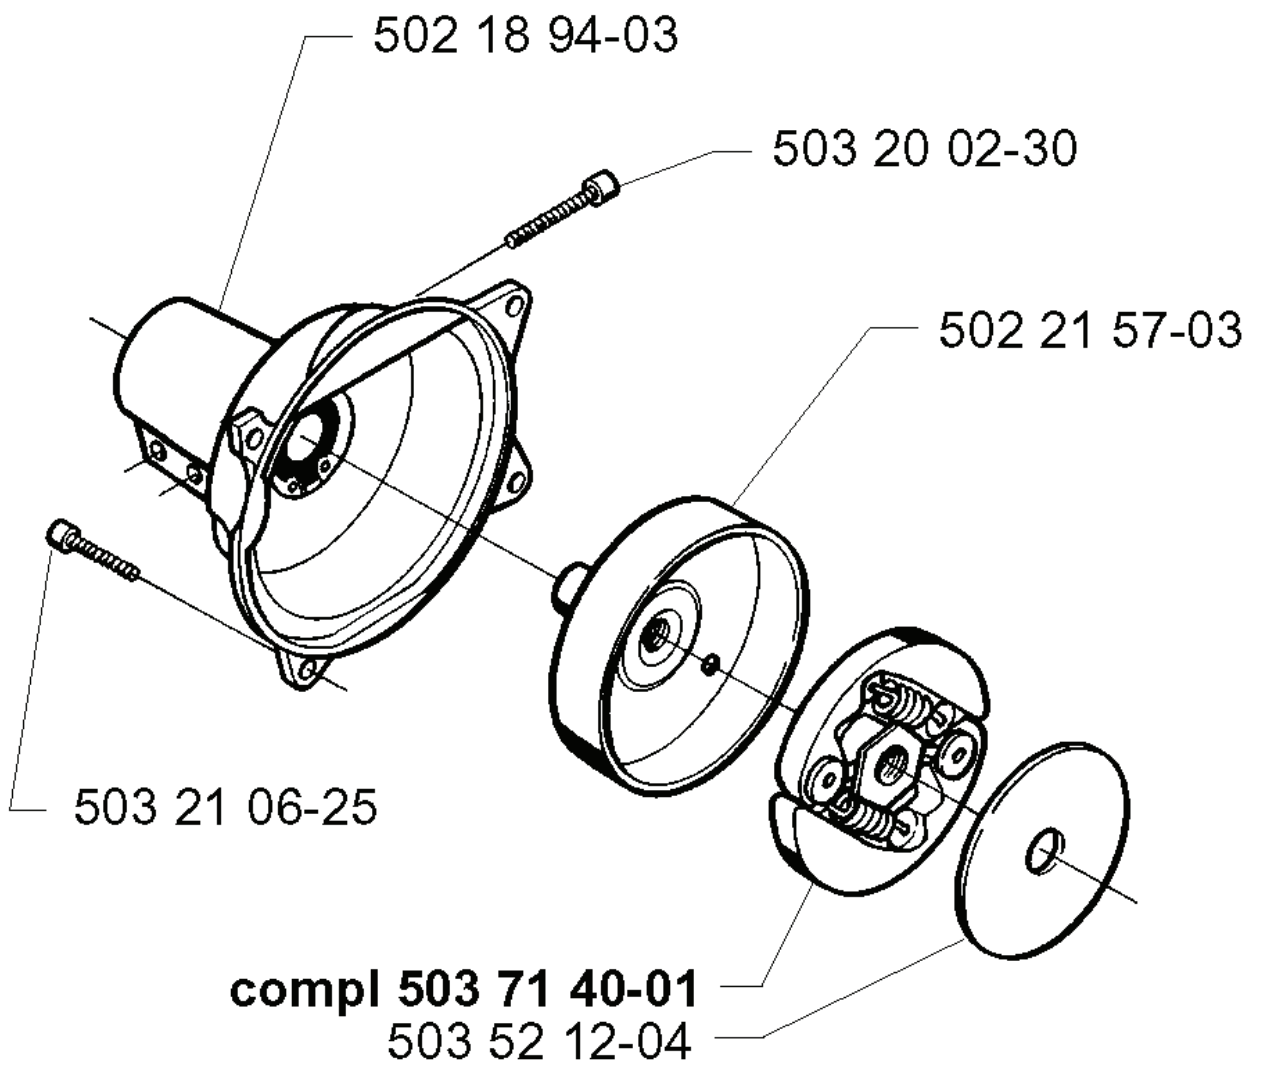

B

*compl 502 19 58-03
**compl 503 72 43-03

REF.	PART NO.	DESCRIPTION	REMARK	QTY.	KIT
502 19 58-03	502195803	HANDLE		1	
503 72 43-03	503724303	HANDLEBAR PART ASSY		1	
502 19 94-01	502199401	THROTTLE LOCKOUT		1	
502 19 92-01	502199201	THROTTLE TRIGGER		1	
503 79 41-01	503794101	RECOIL SPRING		1	
503 71 82-01	503718201	SWITCH		1	
503 72 10-03	503721003	HANDLE		1	
503 21 07-45	503210745	SCREW IHSCT		1	
503 80 45-01	503804501	BRACKET		1	
503 78 02-03	503780203	HANDLE		1	
503 75 00-01	503750001	HANDLEBAR BRACKET		1	
503 78 04-03	503780403	HANDLE LOOP		1	
503 72 29-01	503722901	COVER		1	
502 20 38-01	502203801	KNOB		1	
725 23 81-51	725238151	SCREW EHHM		1	
502 21 12-01	502211201	STAPLE		1	
503 21 07-38	503210738	SCREW IHSCT		1	
503 21 07-22	503210722	SCREW IHSCT		1	
502 19 91-01	502199101	HANDLE HALF		1	
502 19 90-01	502199001	HANDLE HALF		1	
502 20 69-01	502206901	WIRING		1	
502 18 98-01	502189801	THROTTLE CABLE		1	

L

*compl 503 79 06-01

REF.	PART NO.	DESCRIPTION	REMARK	QTY.	KIT
5037906-01	503790601	FLYWHEEL		1	
5014854-02	501485402	SPARK PLUG CAP		1	
5038658-01	503865801	ELECTRONIC MODULE		1	
5032444-01	503244401	FLAT PIN		1	
5032025-16	503202516	SCREW IHSCM		1	
5037905-01	503790501	RIVET		1	
5038124-01	503812401	STARTER PAWL		1	
5038129-01	503812901	SPRING		1	
5032301-01	503230101	WASHER		1	
5032210-11	503221011	HEXAGON NUT		1	

E

REF.	PART NO.	DESCRIPTION	REMARK	QTY.	KIT
502 18 94-03	502189403	CLUTCH COVER ASSY		1	
503 21 06-25	503210625	SCREW IHSCFT		1	
503 71 40-01	503714001	CLUTCH ASSY		1	
503 52 12-04	503521204	WASHER		1	
502 21 57-03	502215703	CLUTCH DRUM ASSY		1	
503 20 02-30	503200230	SCREW IHSCFM		1	