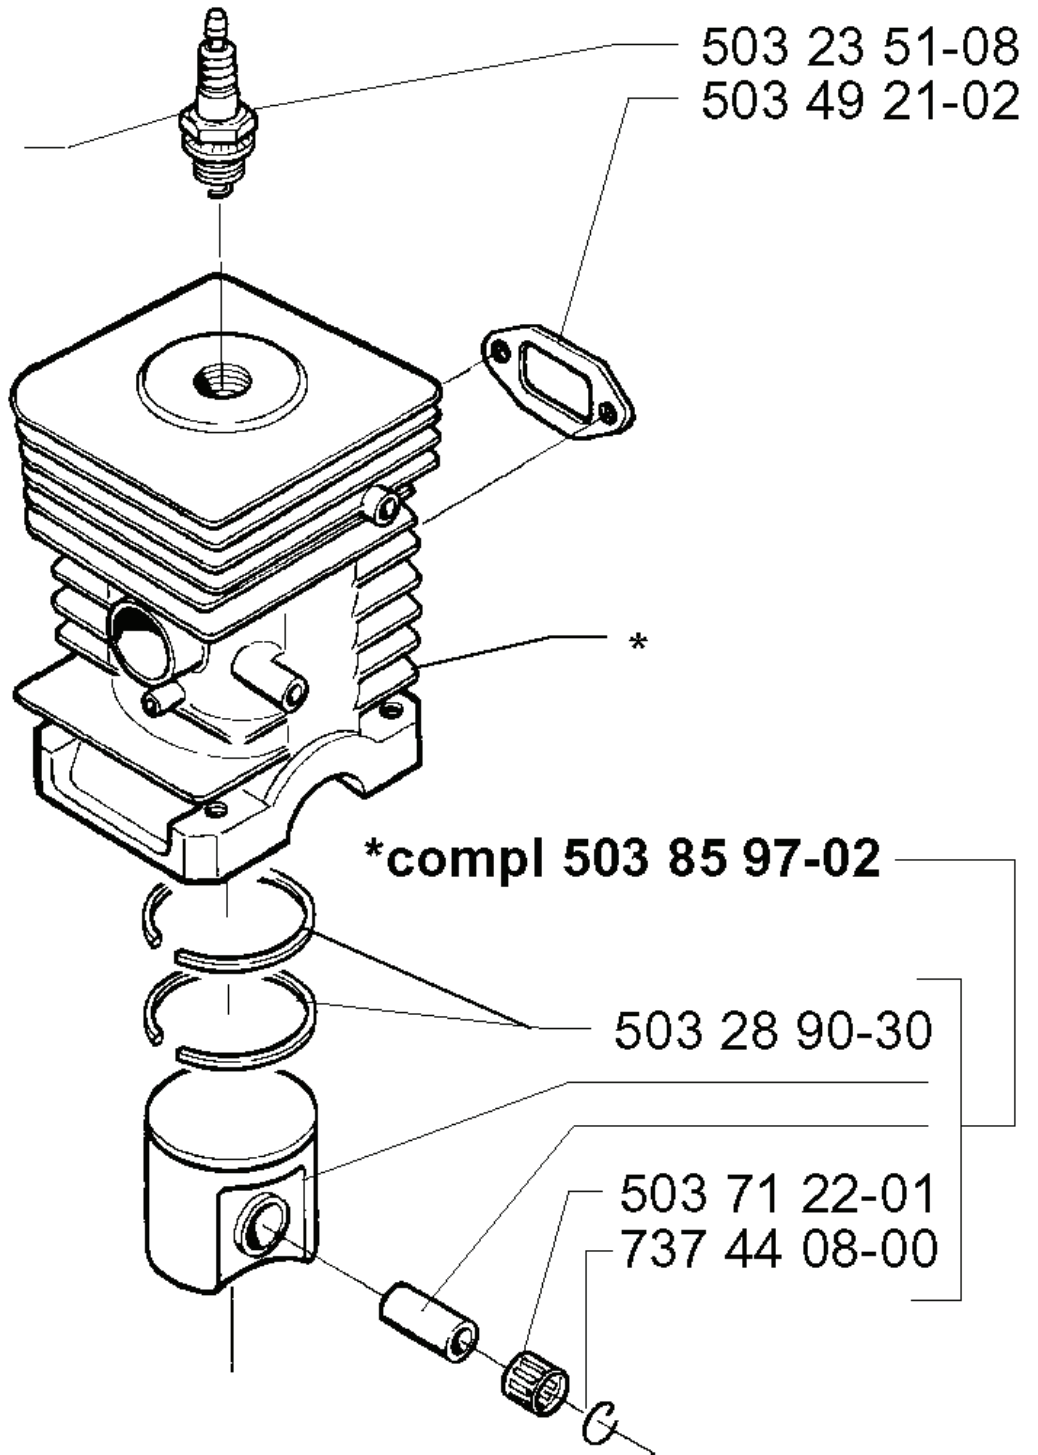

225 RD, 19970500001-20004000000

SPARE PARTS LIST

C

REF.	PART NO.	DESCRIPTION	REMARK	QTY.	KIT
503 21 44-25	503214425	SCREW IHSCFTO		1	
503 71 57-02	503715702	CYLINDER COVER		1	
502 21 26-06	502212606	DECAL	R	1	
502 21 26-07	502212607	DECAL	RD	1	
502 21 26-08	502212608	DECAL	L	1	
502 21 26-09	502212609	DECAL	LD	1	
502 21 26-10	502212610	DECAL	RJ	1	
503 90 60-01	503906001	HEAT PROTECTOR		1	

M

*compl 502 18 95-01

REF.	PART NO.	DESCRIPTION	REMARK	QTY.	KIT
502 18 95-01	502189501	STARTER		1	
530 03 71-60	530037160	STARTER HANDLE		1	
505 30 51-25	505305125	STARTER ROPE		1	
503 77 53-01	503775301	STARTER PULLEY		1	
503 23 00-35	503230035	WASHER		1	
503 21 06-16	503210616	SCREW IHSC T		1	
503 21 29-06	503212906	SCREW CCRPANT		1	
502 20 06-01	502200601	SPRING CASSETTE ASSY		1	
503 21 06-25	503210625	SCREW IHSCFT		1	
502 21 25-19	502212519	LABEL	R	1	
502 21 25-20	502212520	LABEL	RD	1	
502 21 25-21	502212521	LABEL	L	1	
502 21 25-22	502212522	LABEL	LD	1	
502 21 25-23	502212523	LABEL	RJ	1	
502 19 63-01	502196301	STARTER HOUSING		1	

D

***compl 503 72 45-02**

Champion
RCJ 7Y

REF.	PART NO.	DESCRIPTION	REMARK	QTY.	KIT
503 72 45-02	503724502	PISTON		1	
737 44 08-00	737440800	CIRCLIP		1	
503 71 22-01	503712201	BEARING		1	
503 28 90-30	503289030	PISTON RING		1	
503 85 97-02	503859702	PISTON ASSY		1	
503 49 21-02	503492102	GASKET		1	
503 23 51-08	503235108	SPARK PLUG	CHAMPION RCJ 7 Y	1	