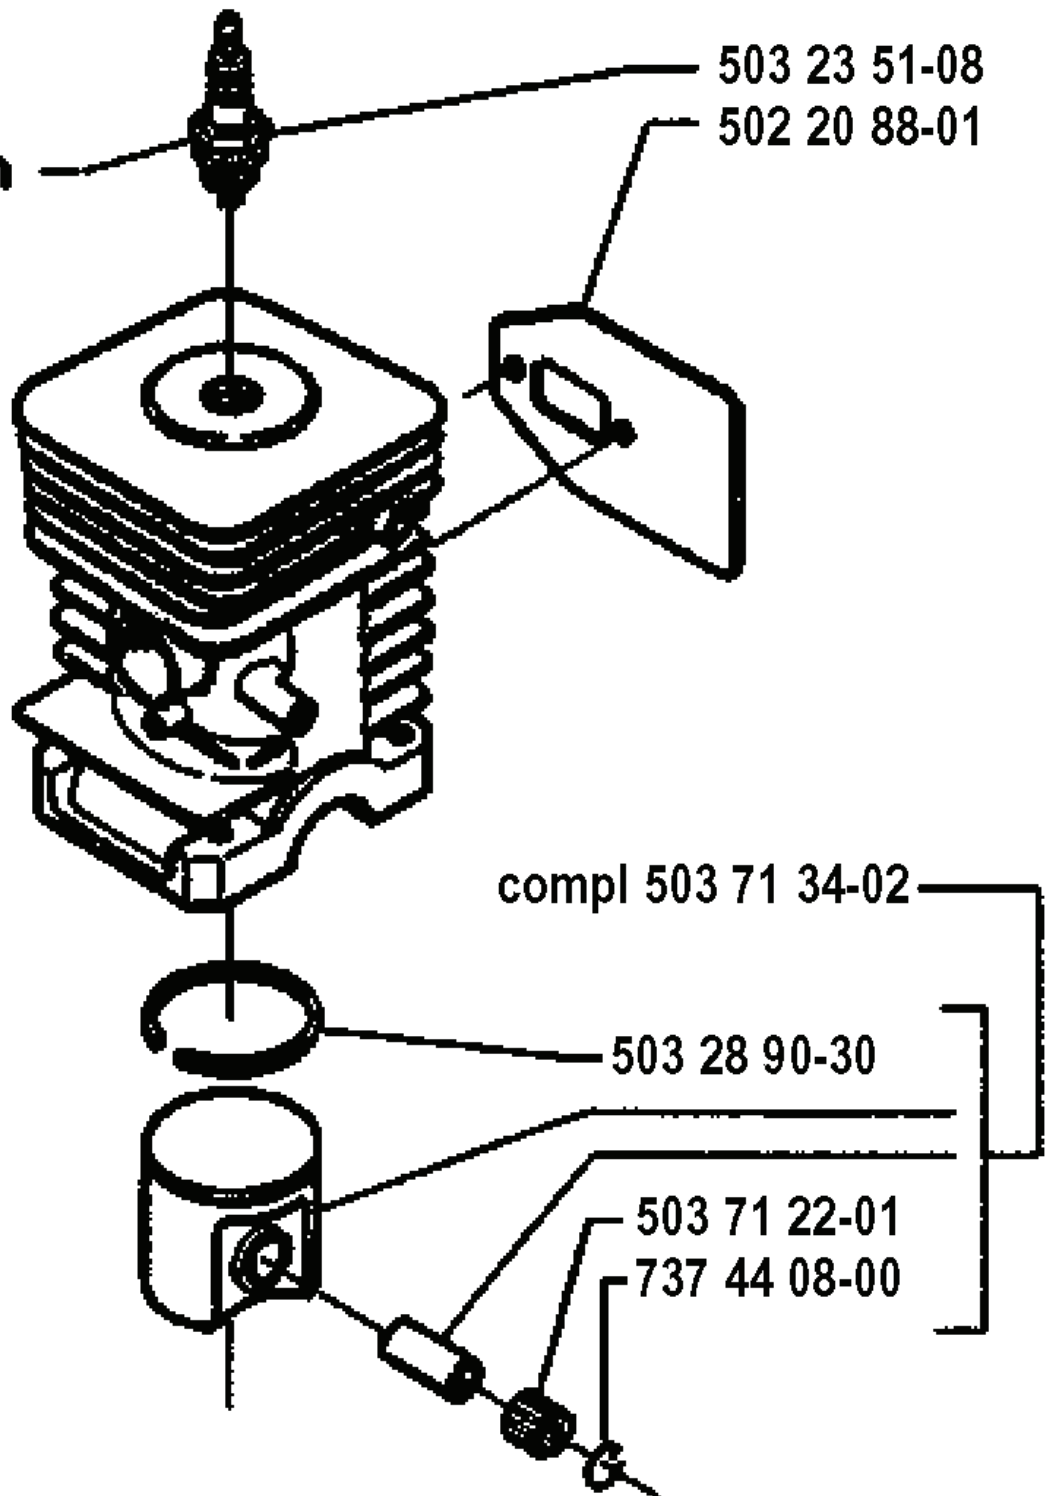

225 RD, 19942300001-19962200000

SPARE PARTS LIST

E

REF.	PART NO.	DESCRIPTION	REMARK	QTY.	KIT
502 18 94-03	502189403	CLUTCH COVER ASSY		1	
503 21 07-22	503210722	SCREW IHSC T		1	
503 71 40-01	503714001	CLUTCH ASSY		1	
503 52 12-04	503521204	WASHER		1	
502 21 57-03	502215703	CLUTCH DRUM ASSY		1	
503 20 02-30	503200230	SCREW IHSCFM		1	

REF.	PART NO.	DESCRIPTION	REMARK	QTY.	KIT
502 21 92-03	502219203	GEAR		1	
503 69 63-01	503696301	PLUG		1	
503 69 62-01	503696201	GEAR HOUSING		1	
738 21 99-00	738219900	BALL BEARING		1	
738 22 01-19	738220119	BALL BEARING		1	
503 70 55-01	503705501	COVER WASHER		1	
735 31 31-10	735313110	CIRCLIP		1	
503 71 48-01	503714801	NUT BLADE		1	
503 70 29-01	503702901	SUPPORT FLANGE		1	
503 70 07-01	503700701	DRIVER		1	
503 75 34-01	503753401	GEAR WHEEL		1	
503 69 67-01	503696701	GASKET RING UPPER		1	
735 31 25-10	735312510	CIRCLIP		1	
735 31 11-00	735311100	CIRCLIP		1	
503 20 02-20	503200220	SCREW IHSCFM		1	

H * compl 502 21 10-02

503 75 35-01

(4x) * 503 22 63-01

502 21 06-01

530 01 41-99

725 53 72-55

REF.	PART NO.	DESCRIPTION	REMARK	QTY.	KIT
502 21 10-02	502211002	CRANKCASE ASSY		1	
502 08 83-02	502088302	TANK CAP ASSY		1	
503 22 63-01	503226301	NUT QUICK-COUPLING	4X	1	
502 21 06-01	502210601	FUEL HOSE		1	
530 01 41-99	530014199	FUEL FILTER		1	
725 53 72-55	725537255	SCREW IHSCM		1	
503 75 35-01	503753501	INSERT		1	

D compl 503 72 45-01

**Champion
RCJ 7Y**

REF.	PART NO.	DESCRIPTION	REMARK	QTY.	KIT
503 72 45-01	503724501	PISTON		1	
737 44 08-00	737440800	CIRCLIP		1	
503 71 22-01	503712201	BEARING		1	
503 28 90-30	503289030	PISTON RING		1	
503 71 34-02	503713402	PISTON ASSY		1	
502 20 88-01	502208801	GASKET		1	
503 23 51-08	503235108	SPARK PLUG		1	