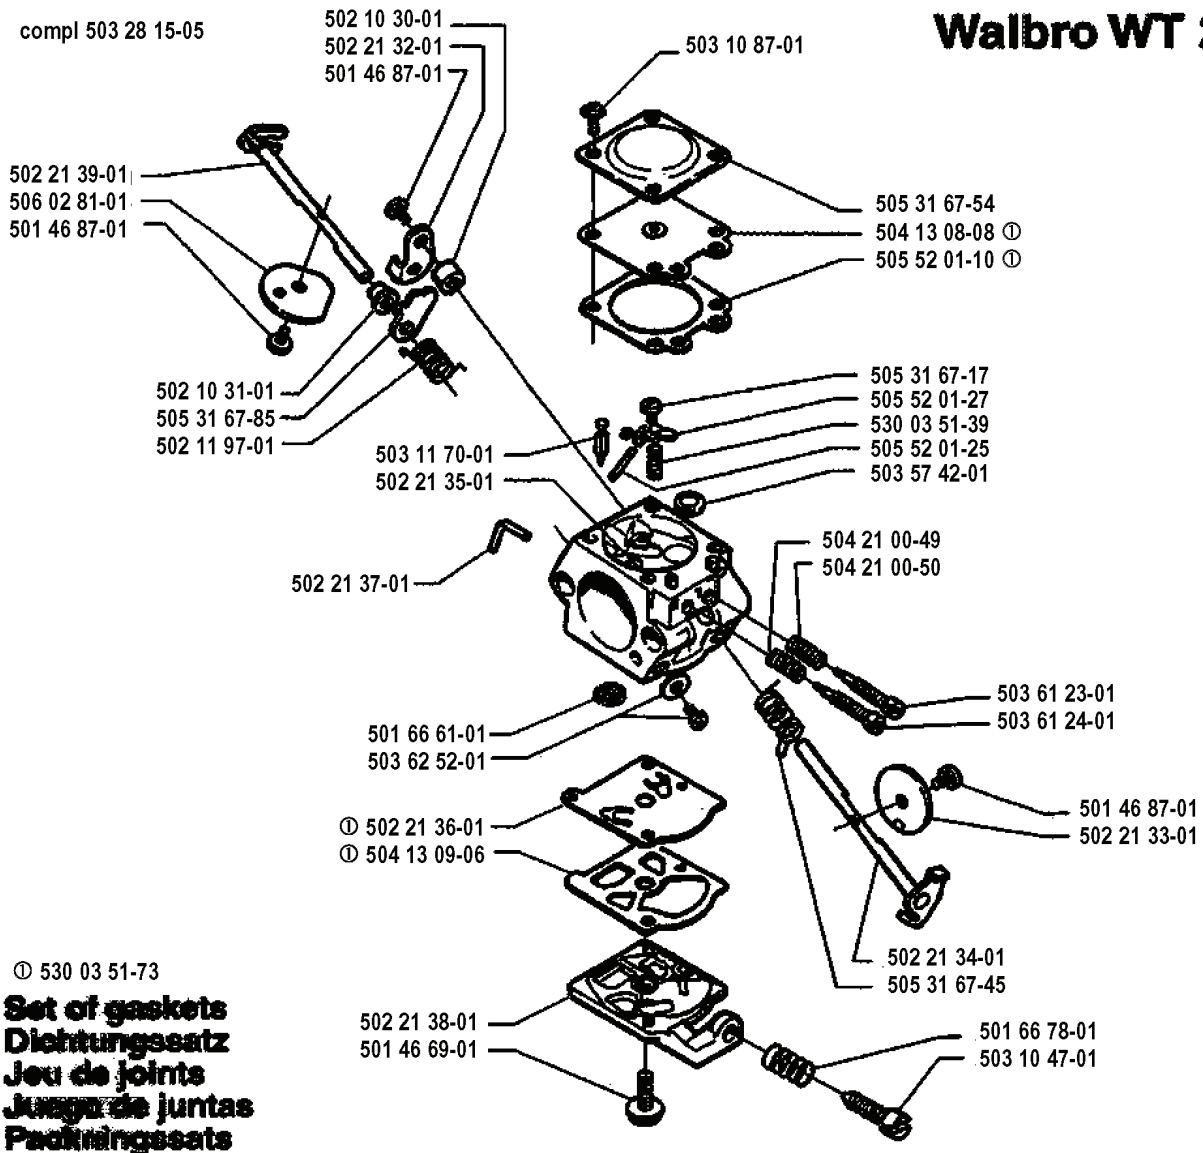

Walbro WT 235

N

compl 503 28 15-05

① 530 03 51-73

Set of gaskets
Dichtungssatz
Jeu de joints
Juego de juntas
Padkningsset