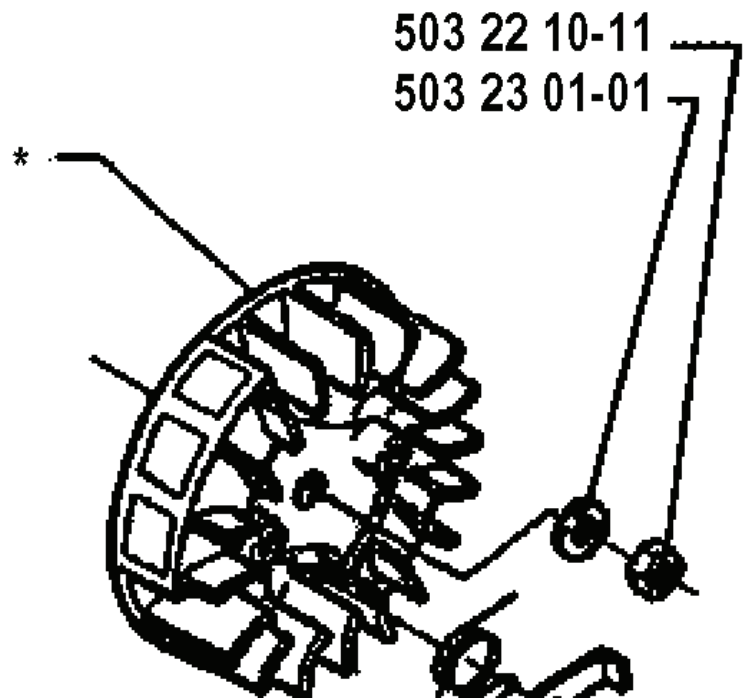

225 RD, 19942300001-19962200000

SPARE PARTS LIST

E

REF.	PART NO.	DESCRIPTION	REMARK	QTY.	KIT
502 18 94-03	502189403	CLUTCH COVER ASSY		1	
503 21 07-22	503210722	SCREW IHSC T		1	
503 71 40-01	503714001	CLUTCH ASSY		1	
503 52 12-04	503521204	WASHER		1	
502 21 57-03	502215703	CLUTCH DRUM ASSY		1	
503 20 02-30	503200230	SCREW IHSCFM		1	

J

compl 503 78 03-01

REF.	PART NO.	DESCRIPTION	REMARK	QTY.	KIT
5037803-01	503780301	MUFFLER		1	
5037168-01	503716801	SPARK ARRESTER		1	
5022161-02	502216102	SPACING TUBE		1	
5037174-01	503717401	REINFORCEMENT		1	
5037164-01	503716401	MUFFLER REAR HALF		1	
5037166-01	503716601	BAFFLE PLATE		1	
5037165-01	503716501	MUFFLER FRONT HALF		1	
5037167-01	503716701	EXHAUST DUCT		1	
5032002-60	503200260	SCREW		1	

* compl 502 19 59-01

501 48 54-02
503 76 16-01

503 20 25-16

503 22 10-11
503 23 01-01

- * 530 04 20-59
- * 530 04 20-58
- * 530 01 52-26

REF.	PART NO.	DESCRIPTION	REMARK	QTY.	KIT
502 19 59-01	502195901	FLYWHEEL ASSY		1	
501 48 54-02	501485402	SPARK PLUG CAP		1	
503 76 16-01	503761601	ELECTRONIC MODULE		1	
503 20 25-16	503202516	SCREW IHSCM		1	
530 04 20-59	530042059	SPRING		1	
530 04 20-58	530042058	STARTER PAWL		1	
530 01 52-26	530015226	PEN		1	
503 23 01-01	503230101	WASHER		1	
503 22 10-11	503221011	HEXAGON NUT		1	