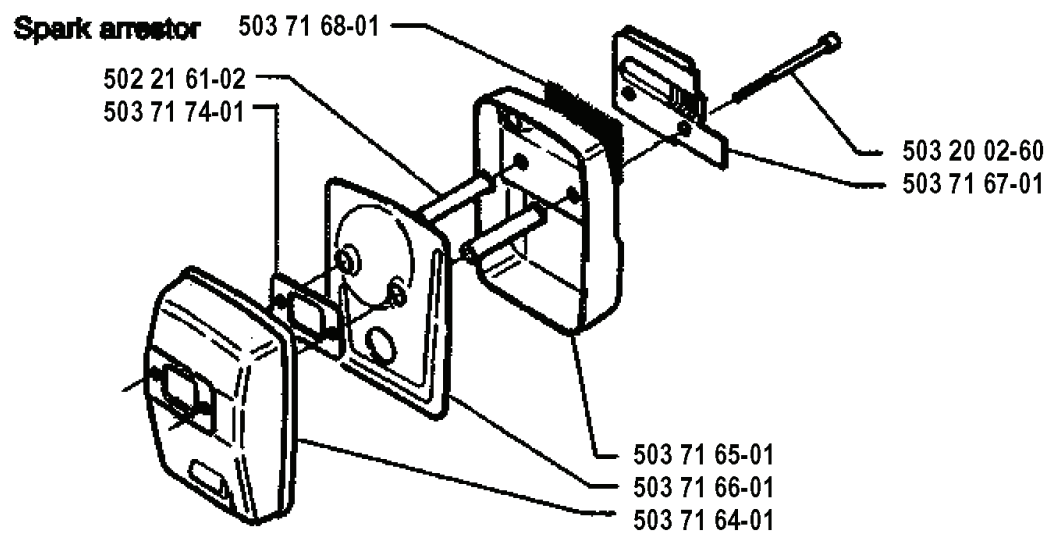

J

compl 503 78 03-01