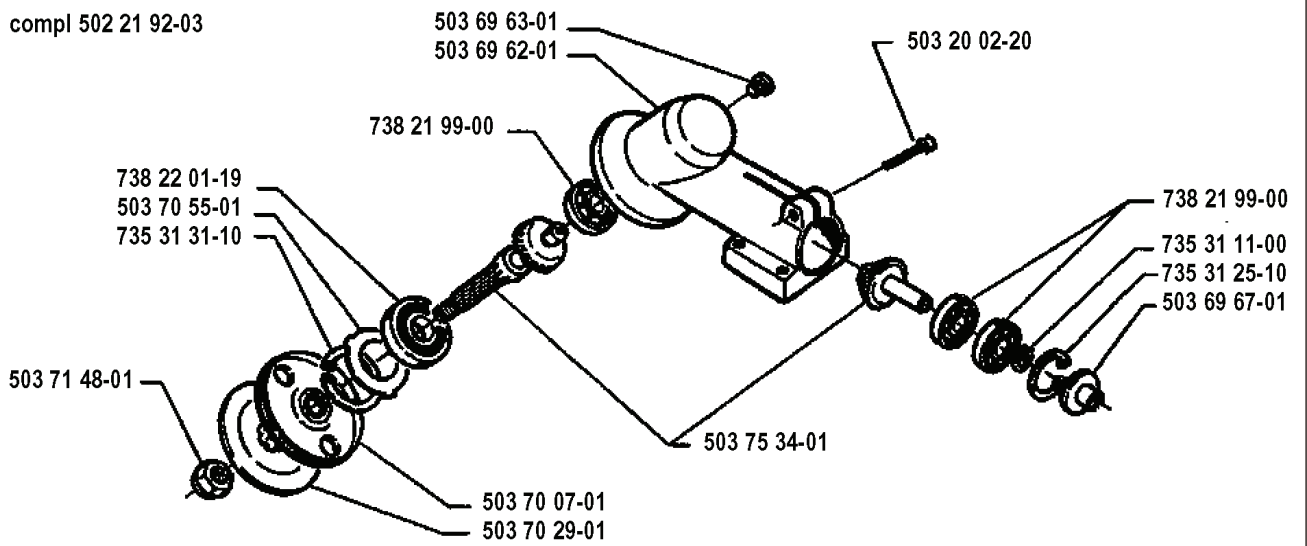

225 RD, 19942300001-19962200000

SPARE PARTS LIST

E

REF.	PART NO.	DESCRIPTION	REMARK	QTY.	KIT
502 18 94-03	502189403	CLUTCH COVER ASSY		1	
503 21 07-22	503210722	SCREW IHSC T		1	
503 71 40-01	503714001	CLUTCH ASSY		1	
503 52 12-04	503521204	WASHER		1	
502 21 57-03	502215703	CLUTCH DRUM ASSY		1	
503 20 02-30	503200230	SCREW IHSCFM		1	

F

* compl 503 77 44-01

* 502 21 27-01

503 71 22-01 *

* 502 21 27-01

REF.	PART NO.	DESCRIPTION	REMARK	QTY.	KIT
502 21 27- 01	502212701	BEARING CAGE		1	
503 71 22- 01	503712201	BEARING		1	

K

compl 502 21 92-03

REF.	PART NO.	DESCRIPTION	REMARK	QTY.	KIT
502 21 92-03	502219203	GEAR		1	
503 69 63-01	503696301	PLUG		1	
503 69 62-01	503696201	GEAR HOUSING		1	
738 21 99-00	738219900	BALL BEARING		1	
738 22 01-19	738220119	BALL BEARING		1	
503 70 55-01	503705501	COVER WASHER		1	
735 31 31-10	735313110	CIRCLIP		1	
503 71 48-01	503714801	NUT BLADE		1	
503 70 29-01	503702901	SUPPORT FLANGE		1	
503 70 07-01	503700701	DRIVER		1	
503 75 34-01	503753401	GEAR WHEEL		1	
503 69 67-01	503696701	GASKET RING UPPER		1	
735 31 25-10	735312510	CIRCLIP		1	
735 31 11-00	735311100	CIRCLIP		1	
503 20 02-20	503200220	SCREW IHSCFM		1	

D compl 503 72 45-01

**Champion
RCJ 7Y**

REF.	PART NO.	DESCRIPTION	REMARK	QTY.	KIT
503 72 45-01	503724501	PISTON		1	
737 44 08-00	737440800	CIRCLIP		1	
503 71 22-01	503712201	BEARING		1	
503 28 90-30	503289030	PISTON RING		1	
503 71 34-02	503713402	PISTON ASSY		1	
502 20 88-01	502208801	GASKET		1	
503 23 51-08	503235108	SPARK PLUG		1	