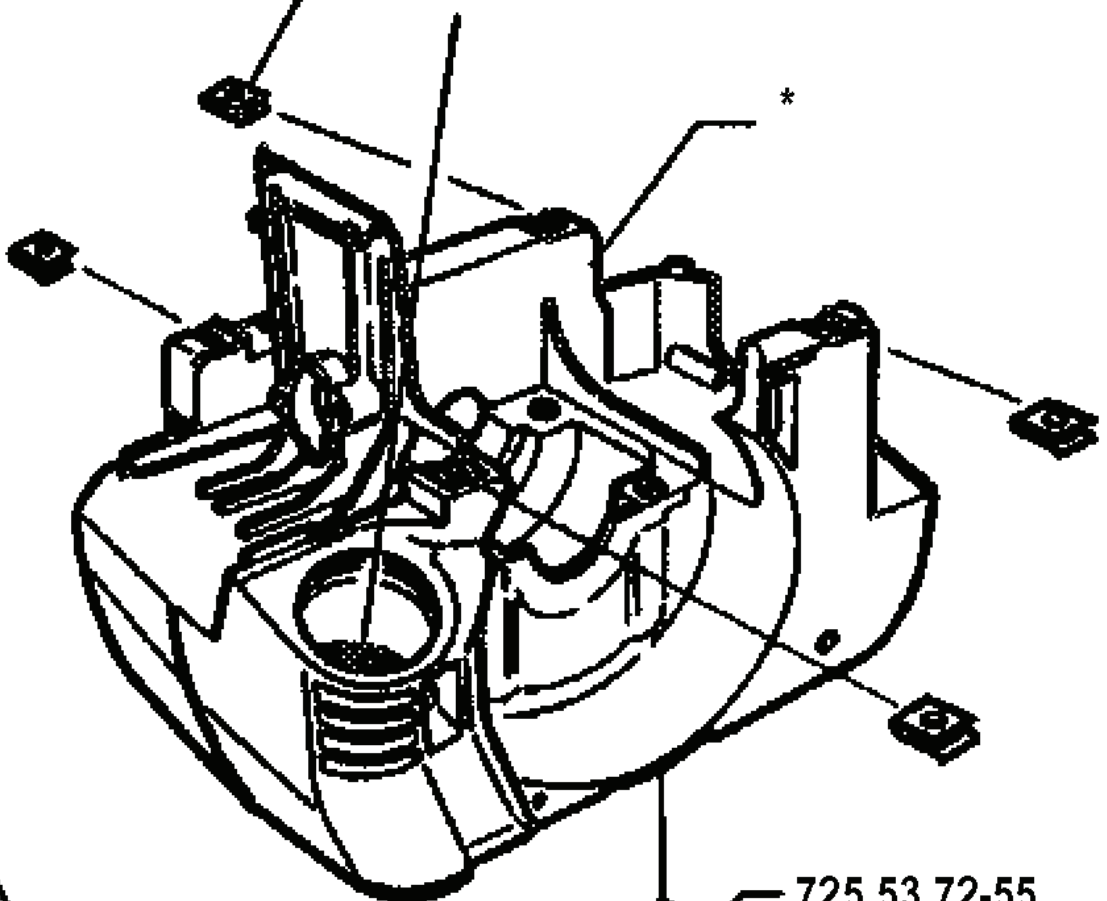

225 RD, 19942300001-19962200000

SPARE PARTS LIST

E

REF.	PART NO.	DESCRIPTION	REMARK	QTY.	KIT
502 18 94-03	502189403	CLUTCH COVER ASSY		1	
503 21 07-22	503210722	SCREW IHSC T		1	
503 71 40-01	503714001	CLUTCH ASSY		1	
503 52 12-04	503521204	WASHER		1	
502 21 57-03	502215703	CLUTCH DRUM ASSY		1	
503 20 02-30	503200230	SCREW IHSCFM		1	

REF.	PART NO.	DESCRIPTION	REMARK	QTY.	KIT
502 21 92-03	502219203	GEAR		1	
503 69 63-01	503696301	PLUG		1	
503 69 62-01	503696201	GEAR HOUSING		1	
738 21 99-00	738219900	BALL BEARING		1	
738 22 01-19	738220119	BALL BEARING		1	
503 70 55-01	503705501	COVER WASHER		1	
735 31 31-10	735313110	CIRCLIP		1	
503 71 48-01	503714801	NUT BLADE		1	
503 70 29-01	503702901	SUPPORT FLANGE		1	
503 70 07-01	503700701	DRIVER		1	
503 75 34-01	503753401	GEAR WHEEL		1	
503 69 67-01	503696701	GASKET RING UPPER		1	
735 31 25-10	735312510	CIRCLIP		1	
735 31 11-00	735311100	CIRCLIP		1	
503 20 02-20	503200220	SCREW IHSCFM		1	

H * compl 502 21 10-02

503 75 35-01

(4x) * 503 22 63-01

502 21 06-01

530 01 41-99

725 53 72-55

REF.	PART NO.	DESCRIPTION	REMARK	QTY.	KIT
502 21 10-02	502211002	CRANKCASE ASSY		1	
502 08 83-02	502088302	TANK CAP ASSY		1	
503 22 63-01	503226301	NUT QUICK-COUPLING	4X	1	
502 21 06-01	502210601	FUEL HOSE		1	
530 01 41-99	530014199	FUEL FILTER		1	
725 53 72-55	725537255	SCREW IHSCM		1	
503 75 35-01	503753501	INSERT		1	

D compl 503 72 45-01

**Champion
RCJ 7Y**

REF.	PART NO.	DESCRIPTION	REMARK	QTY.	KIT
503 72 45-01	503724501	PISTON		1	
737 44 08-00	737440800	CIRCLIP		1	
503 71 22-01	503712201	BEARING		1	
503 28 90-30	503289030	PISTON RING		1	
503 71 34-02	503713402	PISTON ASSY		1	
502 20 88-01	502208801	GASKET		1	
503 23 51-08	503235108	SPARK PLUG		1	