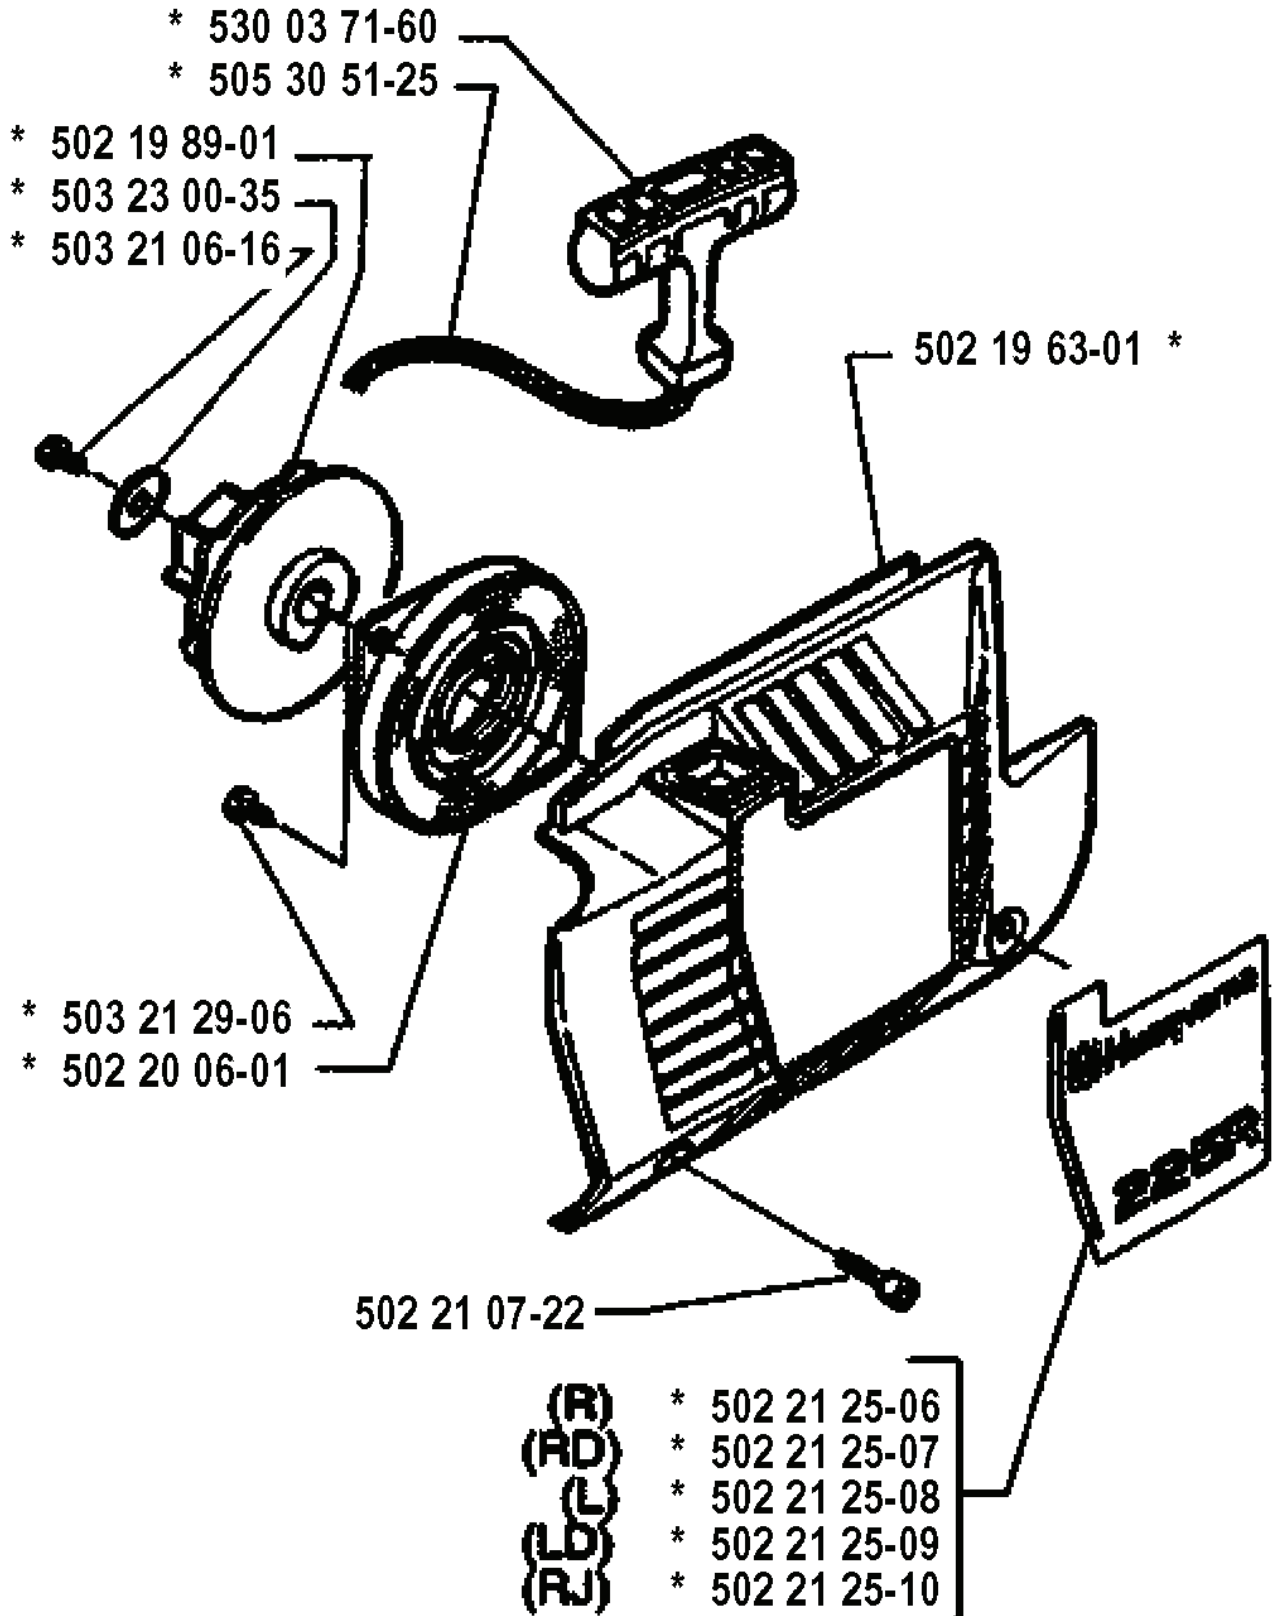

M

* compl 502 18 95-01