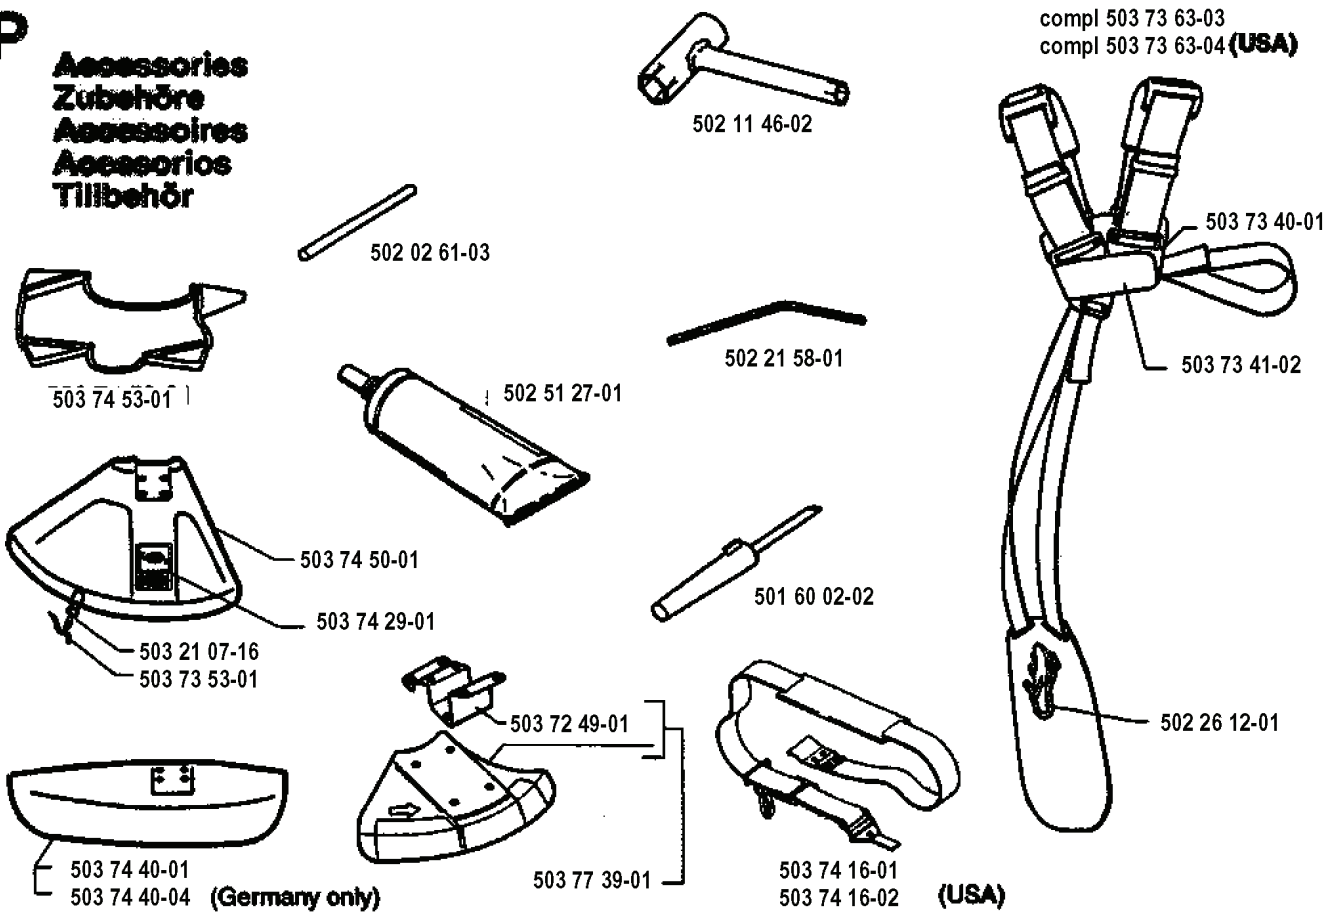

P

**Accessories
Zubehöre
Accessoires
Accesorios
Tillbehör**