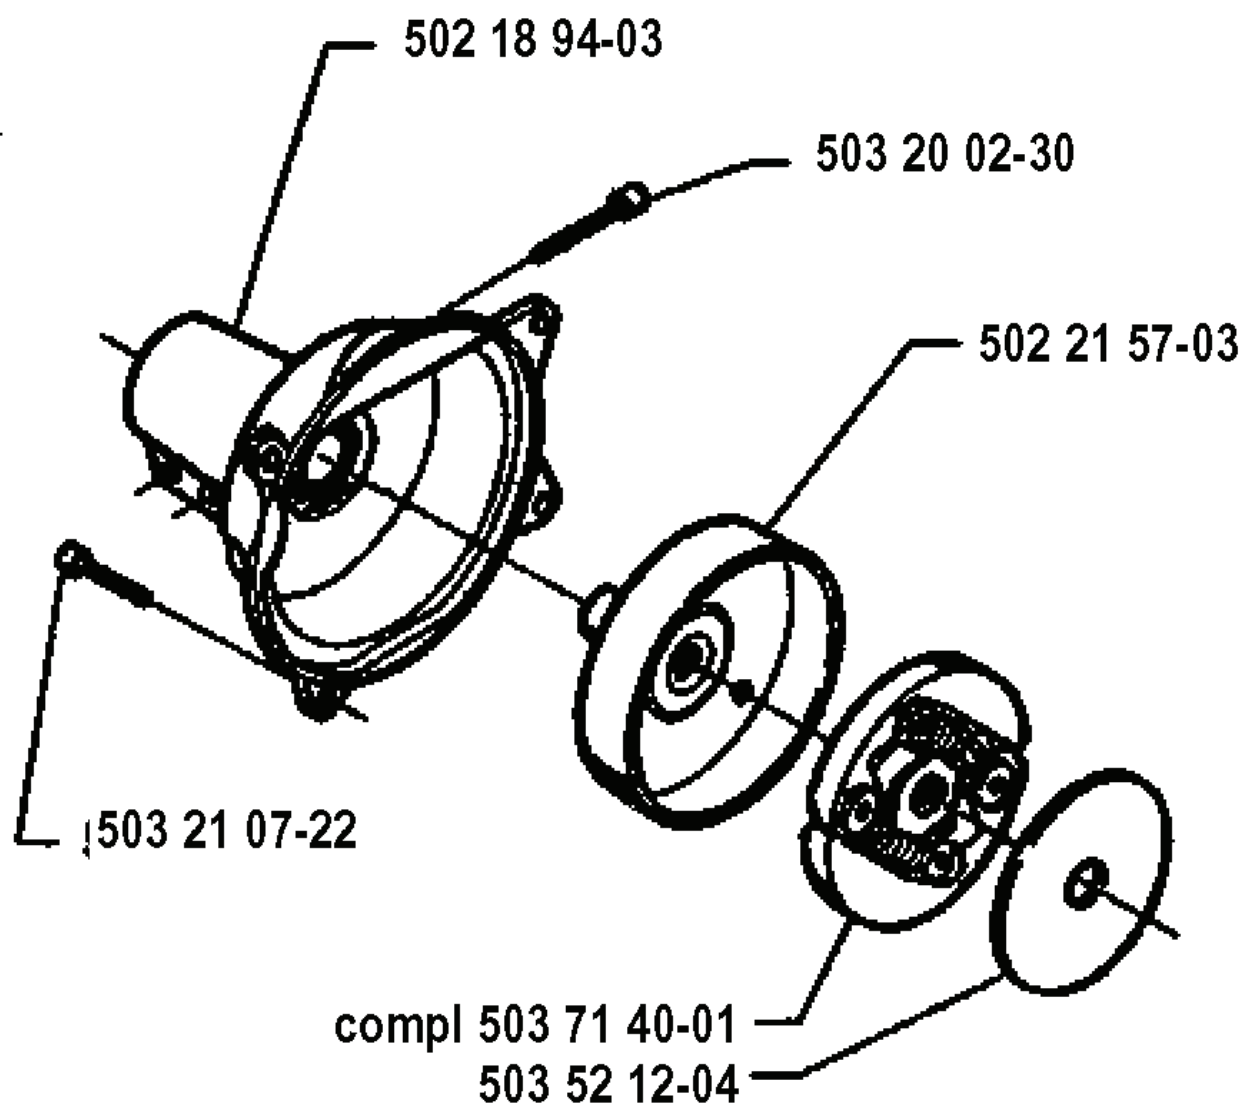

225 RD, 19942300001-19962200000

SPARE PARTS LIST

E

REF.	PART NO.	DESCRIPTION	REMARK	QTY.	KIT
502 18 94-03	502189403	CLUTCH COVER ASSY		1	
503 21 07-22	503210722	SCREW IHSC T		1	
503 71 40-01	503714001	CLUTCH ASSY		1	
503 52 12-04	503521204	WASHER		1	
502 21 57-03	502215703	CLUTCH DRUM ASSY		1	
503 20 02-30	503200230	SCREW IHSCFM		1	

F

* compl 503 77 44-01

* 502 21 27-01

503 71 22-01 *

* 502 21 27-01

REF.	PART NO.	DESCRIPTION	REMARK	QTY.	KIT
502 21 27- 01	502212701	BEARING CAGE		1	
503 71 22- 01	503712201	BEARING		1	

K

compl 502 21 92-03

REF.	PART NO.	DESCRIPTION	REMARK	QTY.	KIT
502 21 92-03	502219203	GEAR		1	
503 69 63-01	503696301	PLUG		1	
503 69 62-01	503696201	GEAR HOUSING		1	
738 21 99-00	738219900	BALL BEARING		1	
738 22 01-19	738220119	BALL BEARING		1	
503 70 55-01	503705501	COVER WASHER		1	
735 31 31-10	735313110	CIRCLIP		1	
503 71 48-01	503714801	NUT BLADE		1	
503 70 29-01	503702901	SUPPORT FLANGE		1	
503 70 07-01	503700701	DRIVER		1	
503 75 34-01	503753401	GEAR WHEEL		1	
503 69 67-01	503696701	GASKET RING UPPER		1	
735 31 25-10	735312510	CIRCLIP		1	
735 31 11-00	735311100	CIRCLIP		1	
503 20 02-20	503200220	SCREW IHSCFM		1	

D compl 503 72 45-01

**Champion
RCJ 7Y**

REF.	PART NO.	DESCRIPTION	REMARK	QTY.	KIT
503 72 45-01	503724501	PISTON		1	
737 44 08-00	737440800	CIRCLIP		1	
503 71 22-01	503712201	BEARING		1	
503 28 90-30	503289030	PISTON RING		1	
503 71 34-02	503713402	PISTON ASSY		1	
502 20 88-01	502208801	GASKET		1	
503 23 51-08	503235108	SPARK PLUG		1	