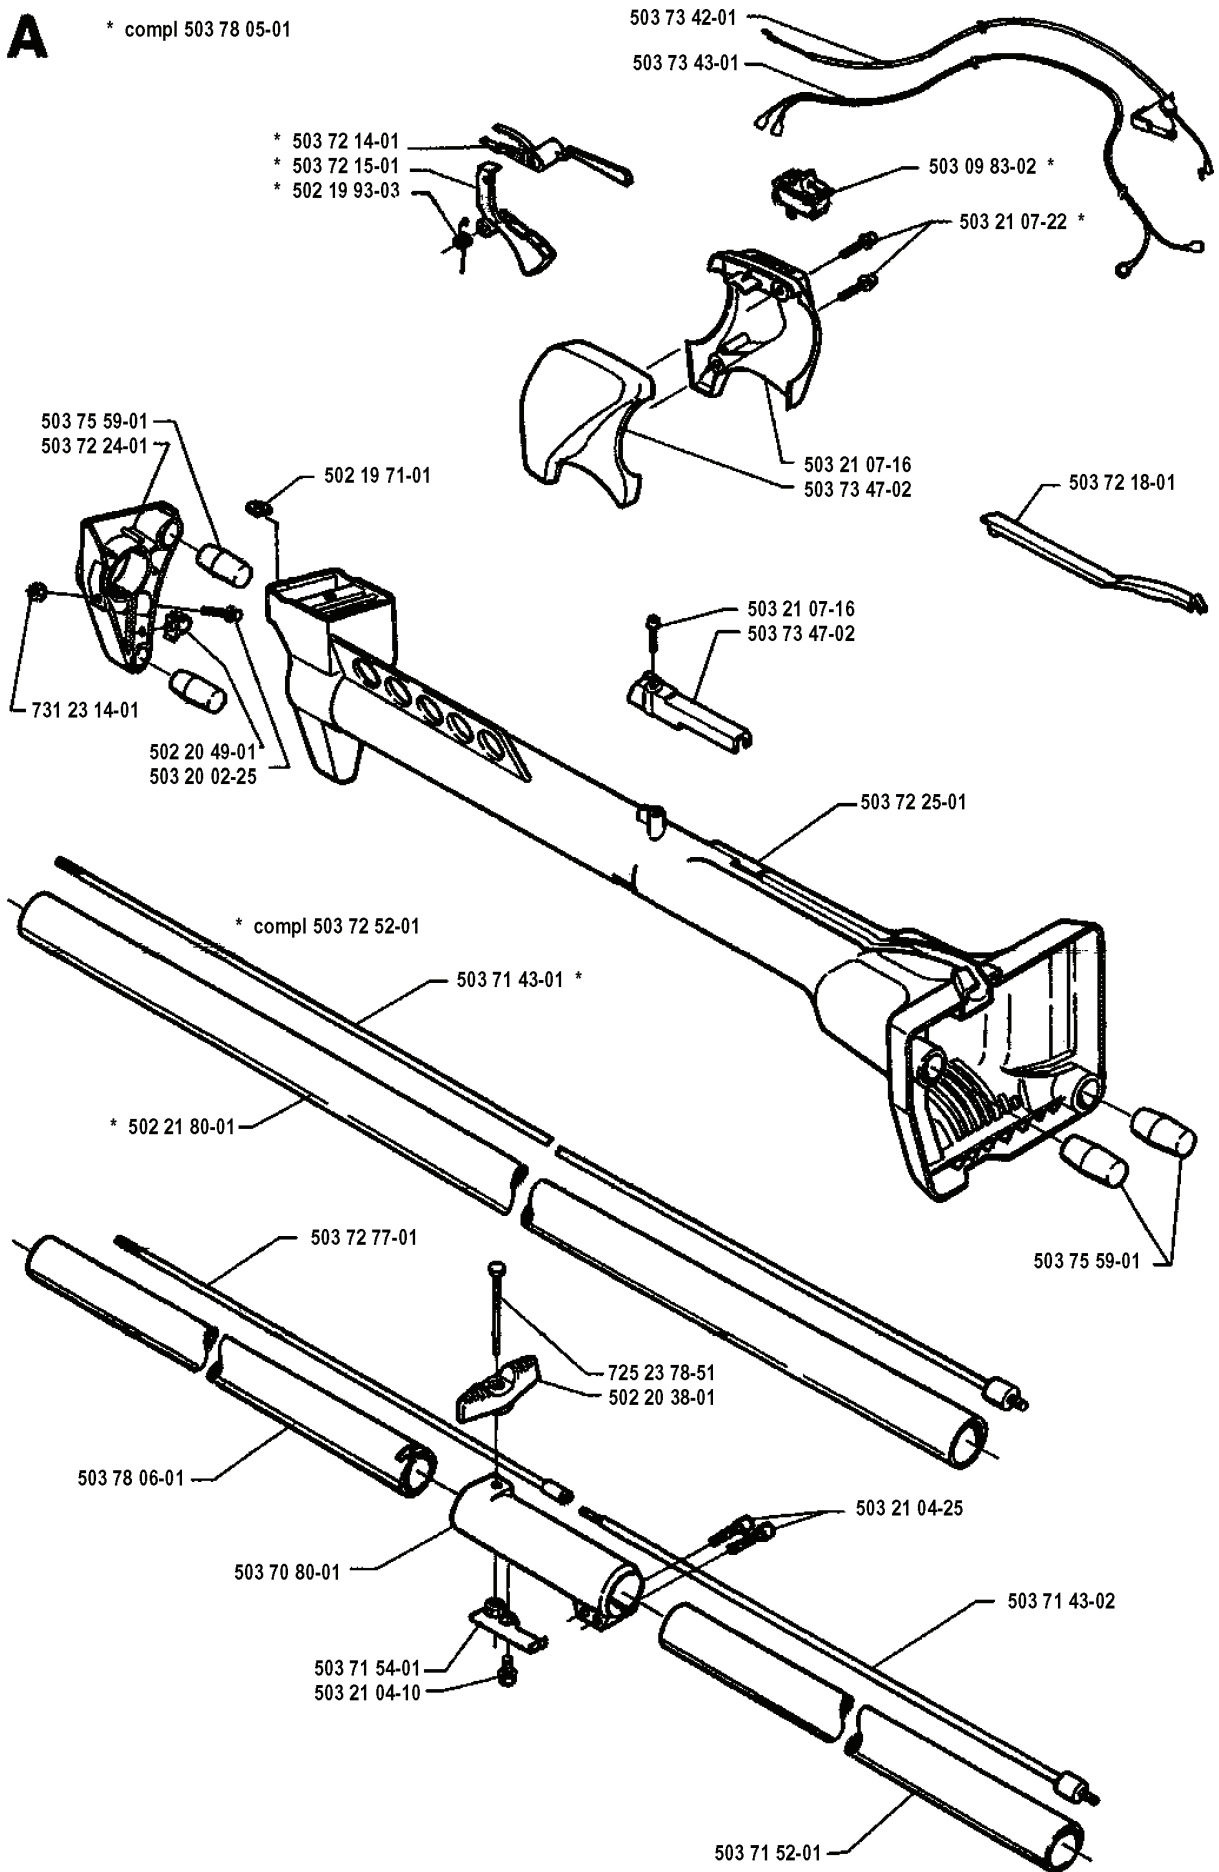

225 RD, 19942300001-19962200000

SPARE PARTS LIST

E

REF.	PART NO.	DESCRIPTION	REMARK	QTY.	KIT
502 18 94-03	502189403	CLUTCH COVER ASSY		1	
503 21 07-22	503210722	SCREW IHSC T		1	
503 71 40-01	503714001	CLUTCH ASSY		1	
503 52 12-04	503521204	WASHER		1	
502 21 57-03	502215703	CLUTCH DRUM ASSY		1	
503 20 02-30	503200230	SCREW IHSCFM		1	

A

* compl 503 78 05-01

REF.	PART NO.	DESCRIPTION	REMARK	QTY.	KIT
503 78 05-01	503780501	HANDLE		1	
503 72 14-01	503721401	THROTTLE LOCKOUT		1	
503 72 15-01	503721501	THROTTLE TRIGGER		1	
502 19 93-03	502199303			1	
503 72 24-01	503722401	HOLDER ANTIVIBRATION		1	
502 19 71-01	502197101	SQUARE NUT		1	
731 23 14-01	731231401	HEXAGON NUT		1	
502 20 49-01	502204901	CLIP		1	
503 20 02-25	503200225	SCREW IHSCFM		1	
503 72 52-01	503725201	TUBE DRIVESHAFT ASSY		1	
503 71 43-01	503714301	DRIVE SHAFT ASSY		1	
502 21 80-01	502218001	TUBE DRIVESHAFT ASSY		1	
503 72 77-01	503727701	DRIVE SHAFT ASSY		1	
503 78 06-01	503780601	TUBE DRIVESHAFT ASSY		1	
503 70 80-01	503708001	COMPRESSION SLEEVE		1	
503 71 54-01	503715401	LOCKING PLATE		1	
503 21 04-10	503210410	SCREW IHSCFTT		1	
503 71 52-01	503715201	TUBE		1	
503 71 43-02	503714302	DRIVE SHAFT ASSY		1	
503 21 04-25	503210425	SCREW IHSCFTT		1	
502 20 38-01	502203801	KNOB		1	
725 23 78-51	725237851	SCREW EHHM		1	
503 75 59-01	503755901	ANTIVIBRATION ELEMENT		1	
503 72 25-01	503722501	SUSPENSION		1	
503 72 18-01	503721801	COVER		1	
503 73 47-02	503734702	LOCK KABLAGE STYRE		1	
503 21 07-16	503210716	SCREW IHSCCT		1	
503 21 07-22	503210722	SCREW IHSCCT		1	
503 09 83-02	503098302	STOP SWITCH		1	
503 73 43-01	503734301	SHORT CIRCUIT CABLE		1	
503 73 42-01	503734201	THROTTLE CABLE ASSY		1	