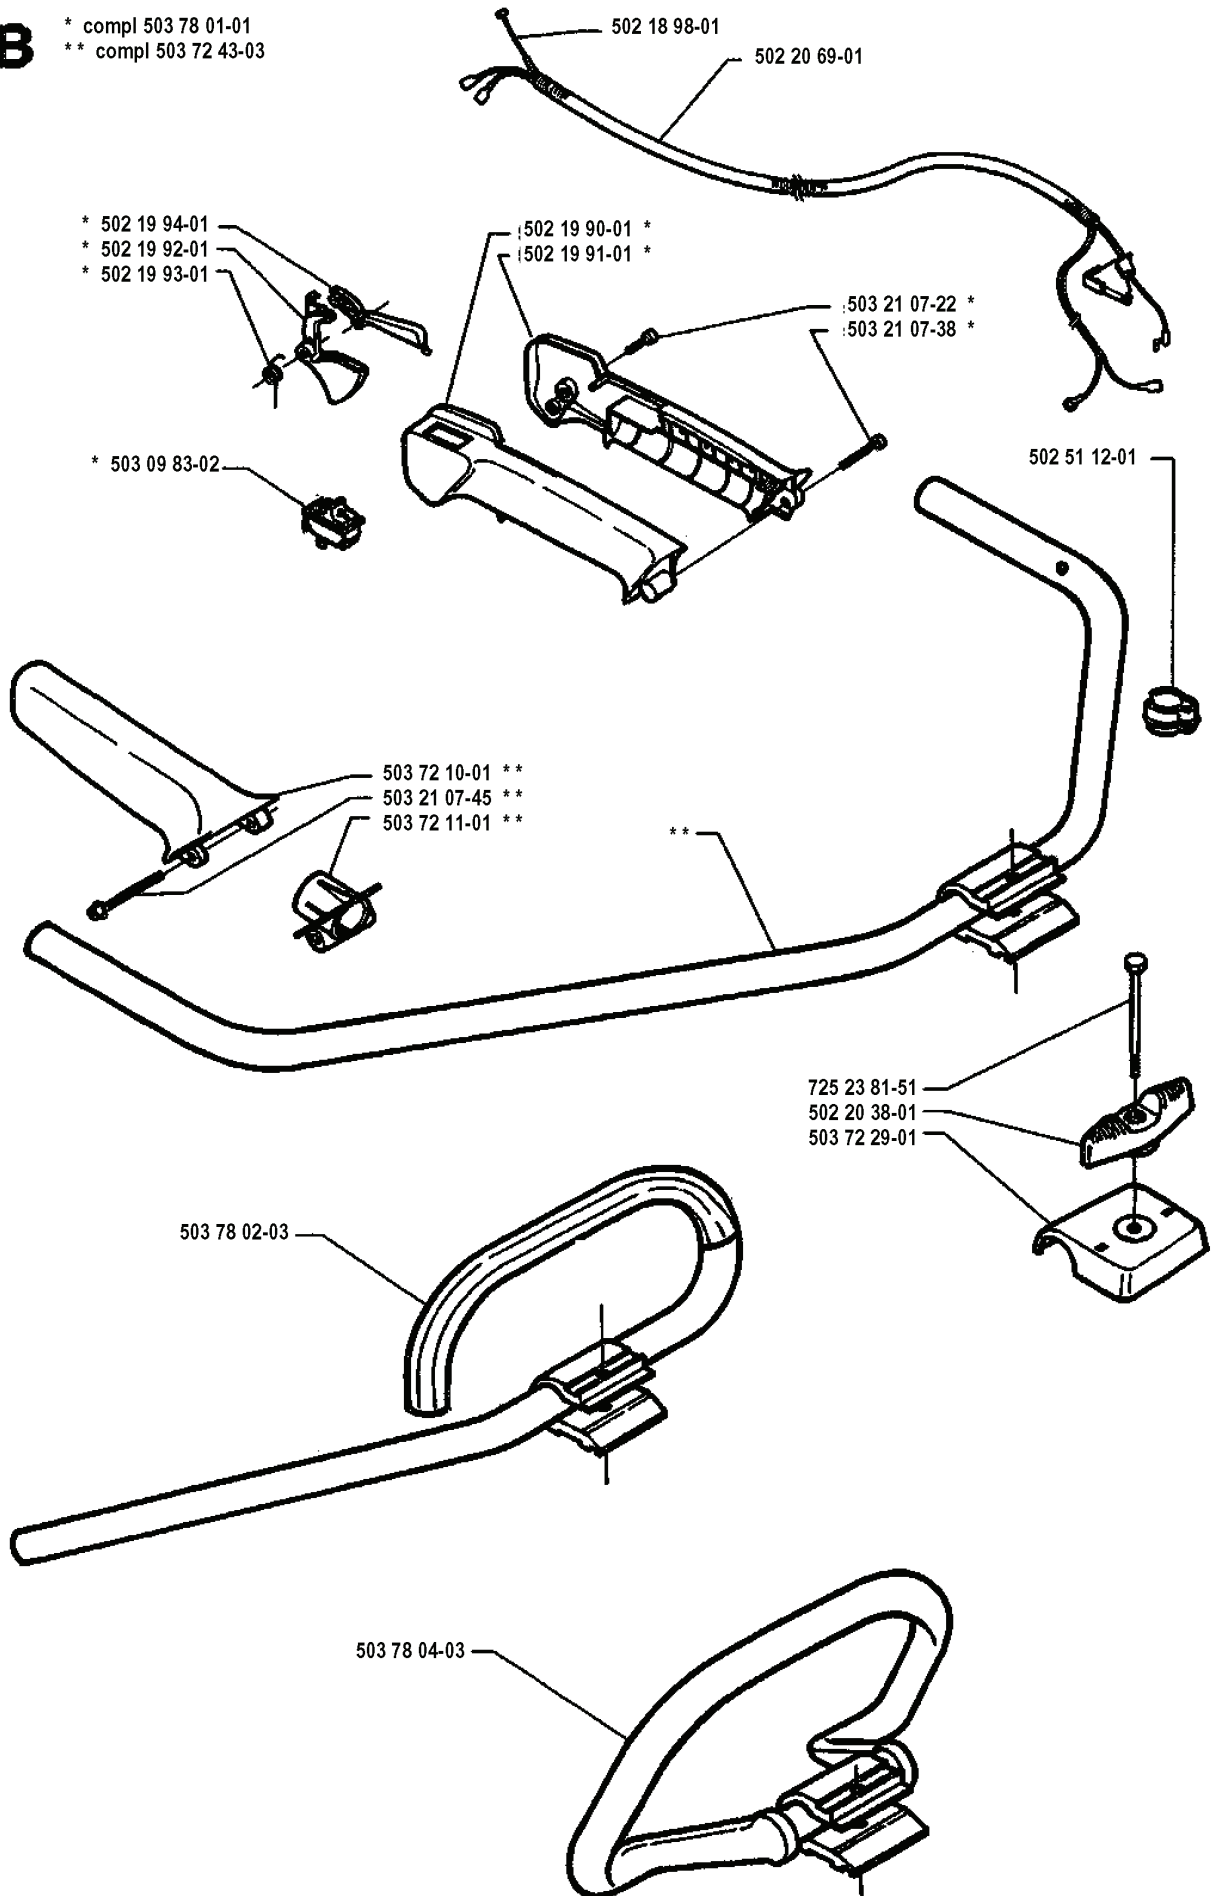

225 RD, 19942300001-19962200000

SPARE PARTS LIST

E

REF.	PART NO.	DESCRIPTION	REMARK	QTY.	KIT
502 18 94-03	502189403	CLUTCH COVER ASSY		1	
503 21 07-22	503210722	SCREW IHSC T		1	
503 71 40-01	503714001	CLUTCH ASSY		1	
503 52 12-04	503521204	WASHER		1	
502 21 57-03	502215703	CLUTCH DRUM ASSY		1	
503 20 02-30	503200230	SCREW IHSCFM		1	

* compl 502 19 59-01

501 48 54-02
503 76 16-01

503 20 25-16

503 22 10-11
503 23 01-01

- * 530 04 20-59
- * 530 04 20-58
- * 530 01 52-26

REF.	PART NO.	DESCRIPTION	REMARK	QTY.	KIT
502 19 59-01	502195901	FLYWHEEL ASSY		1	
501 48 54-02	501485402	SPARK PLUG CAP		1	
503 76 16-01	503761601	ELECTRONIC MODULE		1	
503 20 25-16	503202516	SCREW IHSCM		1	
530 04 20-59	530042059	SPRING		1	
530 04 20-58	530042058	STARTER PAWL		1	
530 01 52-26	530015226	PEN		1	
503 23 01-01	503230101	WASHER		1	
503 22 10-11	503221011	HEXAGON NUT		1	

B

* compl 503 78 01-01
** compl 503 72 43-03

REF.	PART NO.	DESCRIPTION	REMARK	QTY.	KIT
5037801-01	503780101	CONTROL		1	
5037243-03	503724303	HANDLEBAR PART ASSY		1	
5021994-01	502199401	THROTTLE LOCKOUT		1	
5021992-01	502199201	THROTTLE TRIGGER		1	
5021993-01	502199301	RECOIL SPRING		1	
5030983-02	503098302	STOP SWITCH		1	
5037210-01	503721001	HANDLE		1	
5032107-45	503210745	SCREW IHSCT		1	
5037211-01	503721101	HOLDER		1	
5037802-03	503780203	HANDLE		1	
5037804-03	503780403	HANDLE LOOP		1	
5037229-01	503722901	COVER		1	
5022038-01	502203801	KNOB		1	
7252381-51	725238151	SCREW EHHM		1	
5025112-01	502511201	OIL		1	
5032107-38	503210738	SCREW IHSCT		1	
5032107-22	503210722	SCREW IHSCT		1	
5021991-01	502199101	HANDLE HALF		1	
5021990-01	502199001	HANDLE HALF		1	
5022069-01	502206901	WIRING		1	
5021898-01	502189801	THROTTLE CABLE		1	