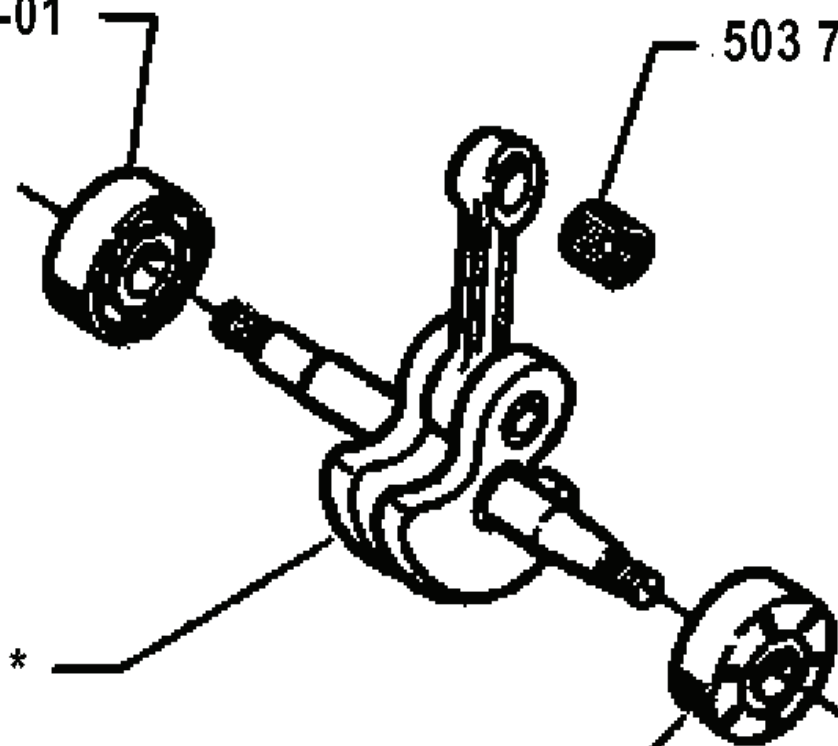

225 RD, 19942300001-19962200000

SPARE PARTS LIST

E

REF.	PART NO.	DESCRIPTION	REMARK	QTY.	KIT
502 18 94-03	502189403	CLUTCH COVER ASSY		1	
503 21 07-22	503210722	SCREW IHSC T		1	
503 71 40-01	503714001	CLUTCH ASSY		1	
503 52 12-04	503521204	WASHER		1	
502 21 57-03	502215703	CLUTCH DRUM ASSY		1	
503 20 02-30	503200230	SCREW IHSCFM		1	

F

* compl 503 77 44-01

* 502 21 27-01

503 71 22-01 *

* 502 21 27-01

REF.	PART NO.	DESCRIPTION	REMARK	QTY.	KIT
502 21 27- 01	502212701	BEARING CAGE		1	
503 71 22- 01	503712201	BEARING		1	

K

compl 502 21 92-03

REF.	PART NO.	DESCRIPTION	REMARK	QTY.	KIT
502 21 92-03	502219203	GEAR		1	
503 69 63-01	503696301	PLUG		1	
503 69 62-01	503696201	GEAR HOUSING		1	
738 21 99-00	738219900	BALL BEARING		1	
738 22 01-19	738220119	BALL BEARING		1	
503 70 55-01	503705501	COVER WASHER		1	
735 31 31-10	735313110	CIRCLIP		1	
503 71 48-01	503714801	NUT BLADE		1	
503 70 29-01	503702901	SUPPORT FLANGE		1	
503 70 07-01	503700701	DRIVER		1	
503 75 34-01	503753401	GEAR WHEEL		1	
503 69 67-01	503696701	GASKET RING UPPER		1	
735 31 25-10	735312510	CIRCLIP		1	
735 31 11-00	735311100	CIRCLIP		1	
503 20 02-20	503200220	SCREW IHSCFM		1	

D compl 503 72 45-01

**Champion
RCJ 7Y**

REF.	PART NO.	DESCRIPTION	REMARK	QTY.	KIT
503 72 45-01	503724501	PISTON		1	
737 44 08-00	737440800	CIRCLIP		1	
503 71 22-01	503712201	BEARING		1	
503 28 90-30	503289030	PISTON RING		1	
503 71 34-02	503713402	PISTON ASSY		1	
502 20 88-01	502208801	GASKET		1	
503 23 51-08	503235108	SPARK PLUG		1	