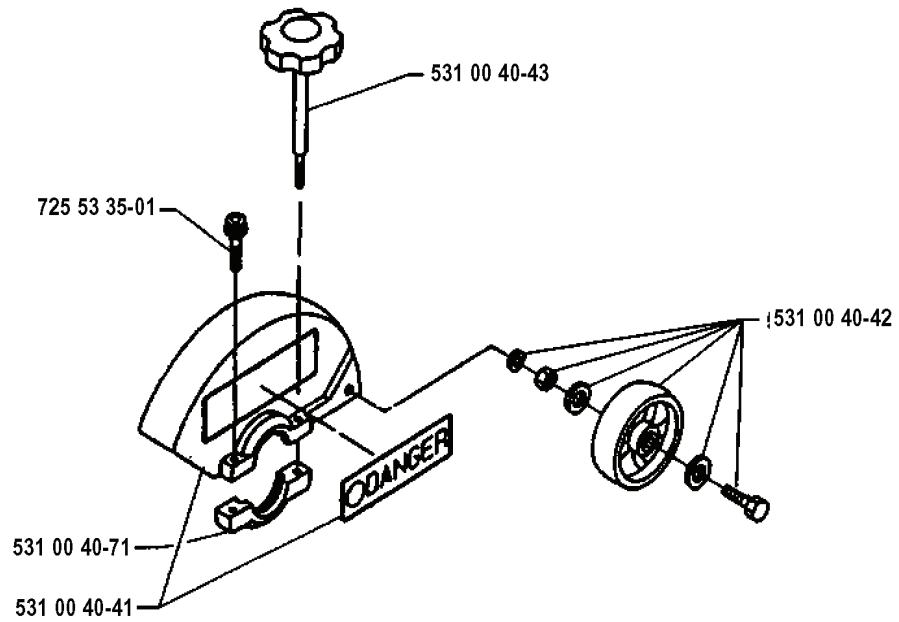

RD EDGER ATTACHMENT, 19951000001-C

---

# **SPARE PARTS LIST**

\* compl 531 00 40-35

REF.	PART NO.	DESCRIPTION	REMARK	QTY.	KIT
531 00 40-35	531004035	GEAR ASSY		1	
531 00 40-39	531004039	SCREW		1	
531 00 40-38	531004038	FLANGE		1	
531 00 40-44	531004044	BLADE		1	
531 00 40-37	531004037	BOSS		1	
725 53 35-01	725533501	SCREW IHSCM		1	
531 00 40-71	531004071	BRACKET		1	
531 00 40-41	531004041	GUARD		1	
531 00 40-43	531004043	KNOB		1	
531 00 40-36	531004036	PLUG		1	
503 80 85-01	503808501	SLEEVE		1	
531 00 40-40	531004040	SCREW		1	
725 53 33-01	725533301	SCREW IHSCM		1	
503 81 70-01	503817001	TUBE		1	
531 00 40-42	531004042	WHEEL ASSY		1	
740 43 15-00	740431500	O-RING	CORRECTION:	1	
740 43 43 15-00				1	
503 78 51-01	503785101	BEARING CAGE		1	
503 78 52-01	503785201	SUPPORTING BEARING		1	