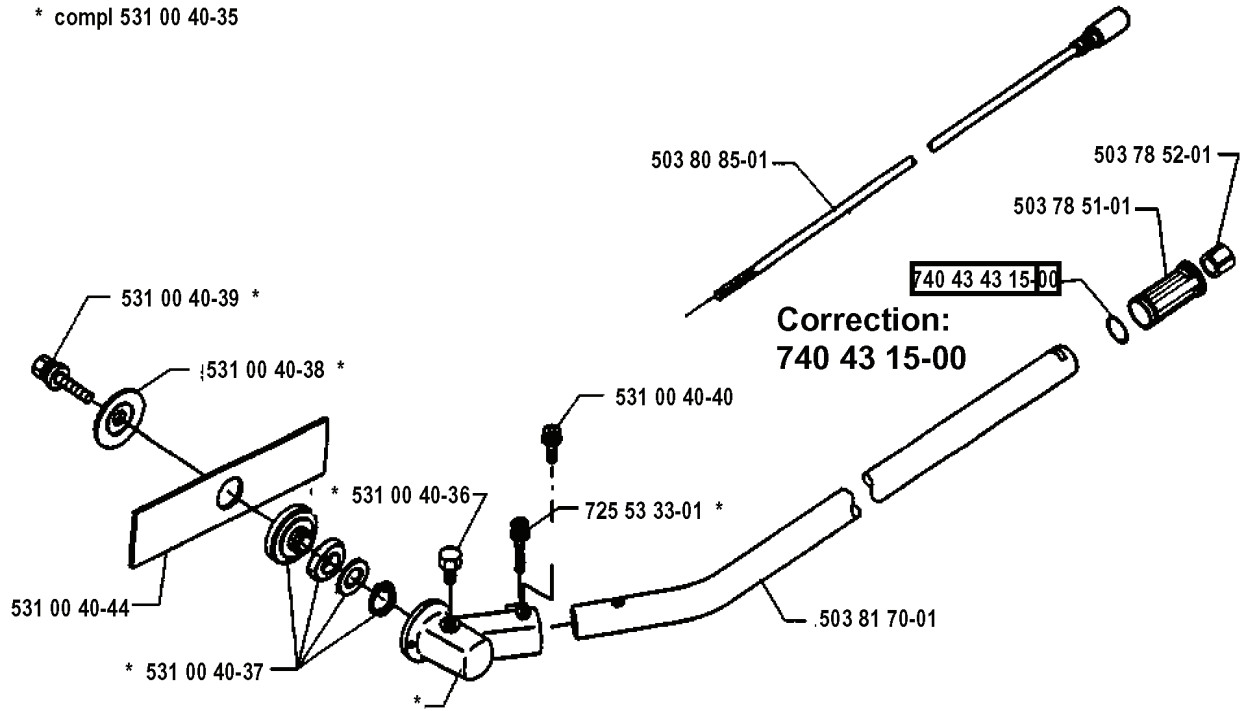

RD EDGER ATTACHMENT, 19951000001-C

---

# **SPARE PARTS LIST**

\* compl 531 00 40-35

REF.	PART NO.	DESCRIPTION	REMARK	QTY.	KIT
531 00 40-35	531004035	GEAR ASSY		1	
531 00 40-39	531004039	SCREW		1	
531 00 40-38	531004038	FLANGE		1	
531 00 40-44	531004044	BLADE		1	
531 00 40-37	531004037	BOSS		1	
725 53 35-01	725533501	SCREW IHSCM		1	
531 00 40-71	531004071	BRACKET		1	
531 00 40-41	531004041	GUARD		1	
531 00 40-43	531004043	KNOB		1	
531 00 40-36	531004036	PLUG		1	
503 80 85-01	503808501	SLEEVE		1	
531 00 40-40	531004040	SCREW		1	
725 53 33-01	725533301	SCREW IHSCM		1	
503 81 70-01	503817001	TUBE		1	
531 00 40-42	531004042	WHEEL ASSY		1	
740 43 15-00	740431500	O-RING	CORRECTION:	1	
740 43 43 15-00				1	
503 78 51-01	503785101	BEARING CAGE		1	
503 78 52-01	503785201	SUPPORTING BEARING		1	