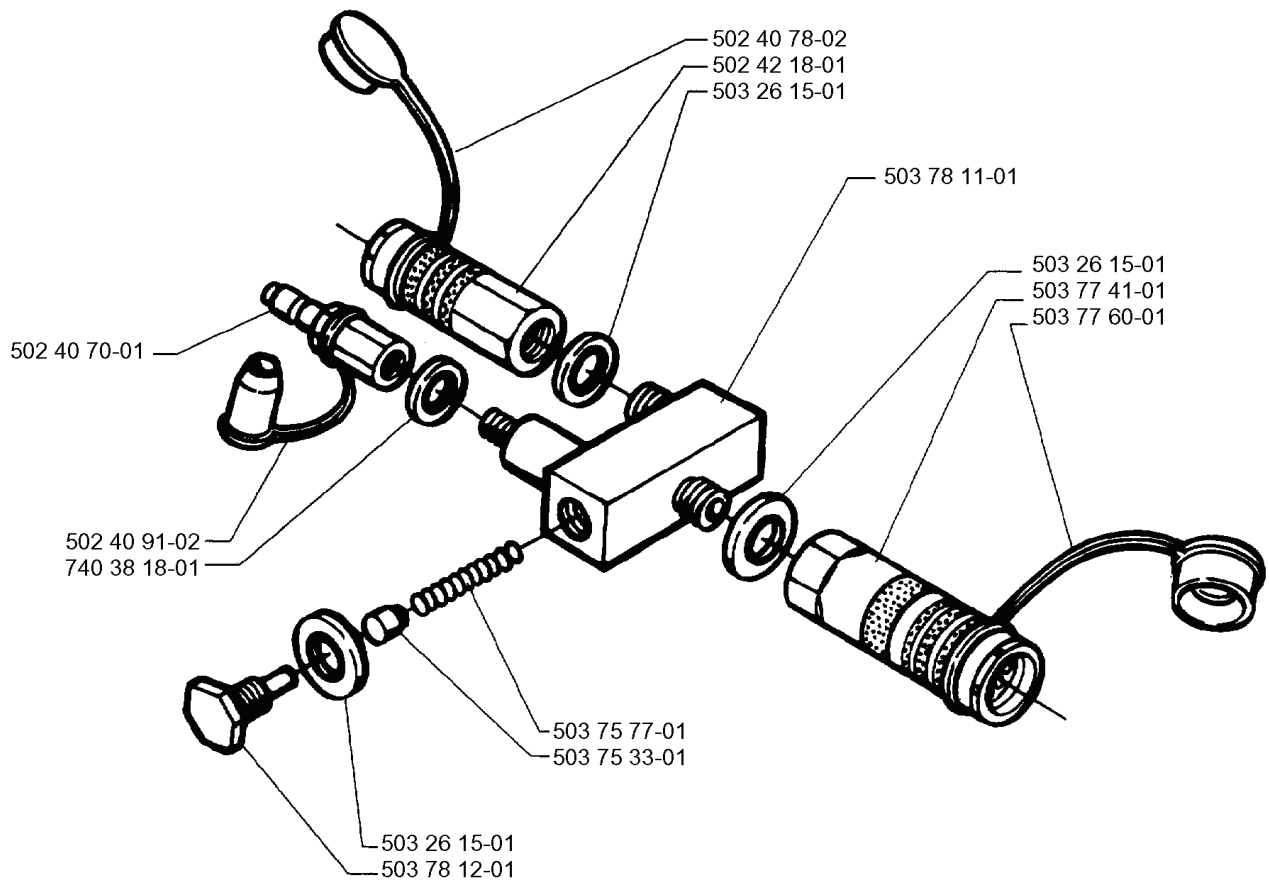

250PS ADAPTER, 1995-10

SPARE PARTS LIST

compl 503 78 10-01

REF.	PART NO.	DESCRIPTION	REMARK	QTY.	KIT
503 78 10-01	503781001	SUPPLEMENT		1	
502 40 70-01	502407001	NIPPLE		1	
502 40 91-02	502409102	DUST COVER		1	
740 38 18-01	740381801	SEALING WASHER		1	
503 78 12-01	503781201	PLUG		1	
503 26 15-01	503261501	SEALING RING		1	
503 75 33-01	503753301	VALVE CONE		1	
503 75 77-01	503757701	SPRING		1	
502 42 18-01	502421801	CLUTCH		1	
502 40 78-02	502407802	DUST COVER		1	
503 78 11-01	503781101	VALVE HOUSING		1	
503 77 41-01	503774101	KOPPLING KROPP		1	
503 77 60-01	503776001	DUST COVER		1	