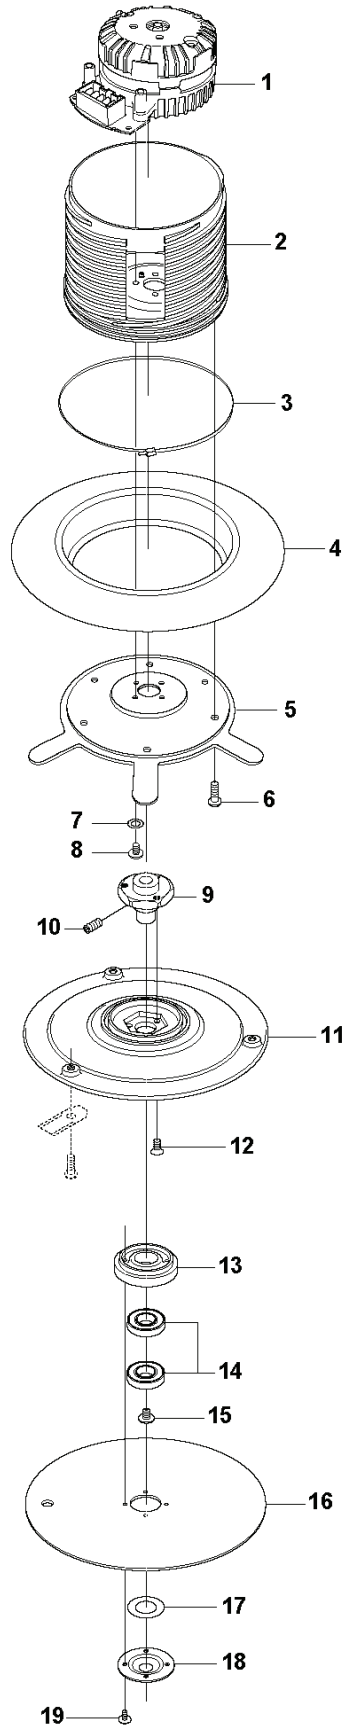

REF.	PART NO.	DESCRIPTION	REMARK	QTY.	KIT
17	115130590	INSTRUCTION	Czech	1	
17	115130595	INSTRUCTION	English (EPA, CARB)	1	
17	115130596	TBD	Spanish (USA)	1	

D AUTOMOWER 230 ACX
BLADE MOTOR
& CUTTING EQUIPMENT

REF.	PART NO.	DESCRIPTION	REMARK	QTY.	KIT
1	535123601	MOTOR ASSY		1	
2	510144101	MOTOR BOWL		1	
3	525251401	TIE WRAP		1	
4	535122301	RUBBER GAITERS		1	
5	522771502	PLATE		1	
6	575543314	SCREW		6	
7	734113741	WASHER		4	
8	502239101	SCREW		4	
9	535075501	HUB		1	
10	728828501	SCREW IHSETM		1	
11	535126301	CUTTING DISC		1	
12	535130501	SCREW		3	
13	535126401	HOUSING		1	
14	535075703	BALL BEARING		1	
14	593080801	BALL BEARING	Tube 50 pcs	1	
15	535076001	SCREW		1	
16	535075901	SKID PLATE		1	
17	535082501	GASKET		1	
18	535081501	COVER WASHER		1	
19	575543310	SCREW		4	