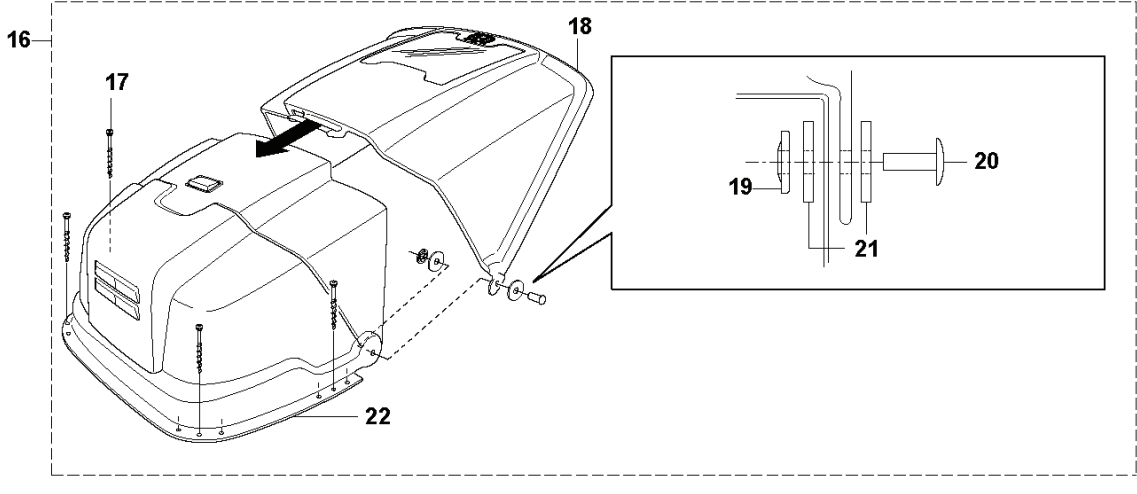

H AUTOMOWER 230 ACX ACCESSORIES

REF.	PART NO.	DESCRIPTION	REMARK	QTY.	KIT
1	535138703	BLADE SET	Carbon steel, 9pcs	1	
1	577864401	BLADE SET	Carbon steel, Blister Pack, 9pcs	1	
1	535138803	BLADE SET	Carbon steel, 45pcs	1	
1	505127802	BLADE SET	Carbon steel, 500pcs	1	
2	577606403	BLADE SET	Carbon steel, Thick, 9pcs	1	
2	577864601	BLADE SET	Carbon steel, Thick, Blister Pack, 9pcs	1	
2	577606503	BLADE SET	Carbon steel, Thick, 45pcs	1	
2	577606602	BLADE SET	Carbon steel, Thick, 300pcs	1	
3	535132302	WIRING		1	
4	577858102	DVD		1	
5	578051302	GREASE	Yellow (300 ml)	1	
5	579381902	GREASE	Transparent (300 ml)	1	
6	578051301	GREASE	Yellow (85 ml)	1	
6	579381901	GREASE	Transparent (85 ml)	1	
7	522736501	ADAPTER		1	
8	577606801	TEST EQUIPMENT		1	
9	504821301	WALL HANGER		1	
10	522425801	BOOSTER		1	
11	505132701	BRUSH KIT	Incl Brush, 6pcs	1	
11	577865001	BRUSH KIT	Incl Brush, Blister Pack, 6pcs	1	
12	505132802	BRUSH	6pcs	1	
13	522916701	BAG		1	
14	575231702	WHEEL KIT	400g	1	
14	577865101	WHEEL KIT	400g, Blister pack, 2pcs	1	
15	575242402	GPS MODULE		1	
16	504821401	HOUSING		1	
17	575238601	SCREW KIT	6pcs	1	16
18	505250701	KIT		2	16
19	505188101	LOCKWASHER		2	16
20	505123601	PEN		4	16
21	505229401	WASHER		1	16
22	505123201	HOUSING		1	16
23	576219401	WIRING ASSY		1	15
24	576381001	BATTERY		1	15
25	522597101	SCREW		2	15
26	522597201	WASHER		2	15