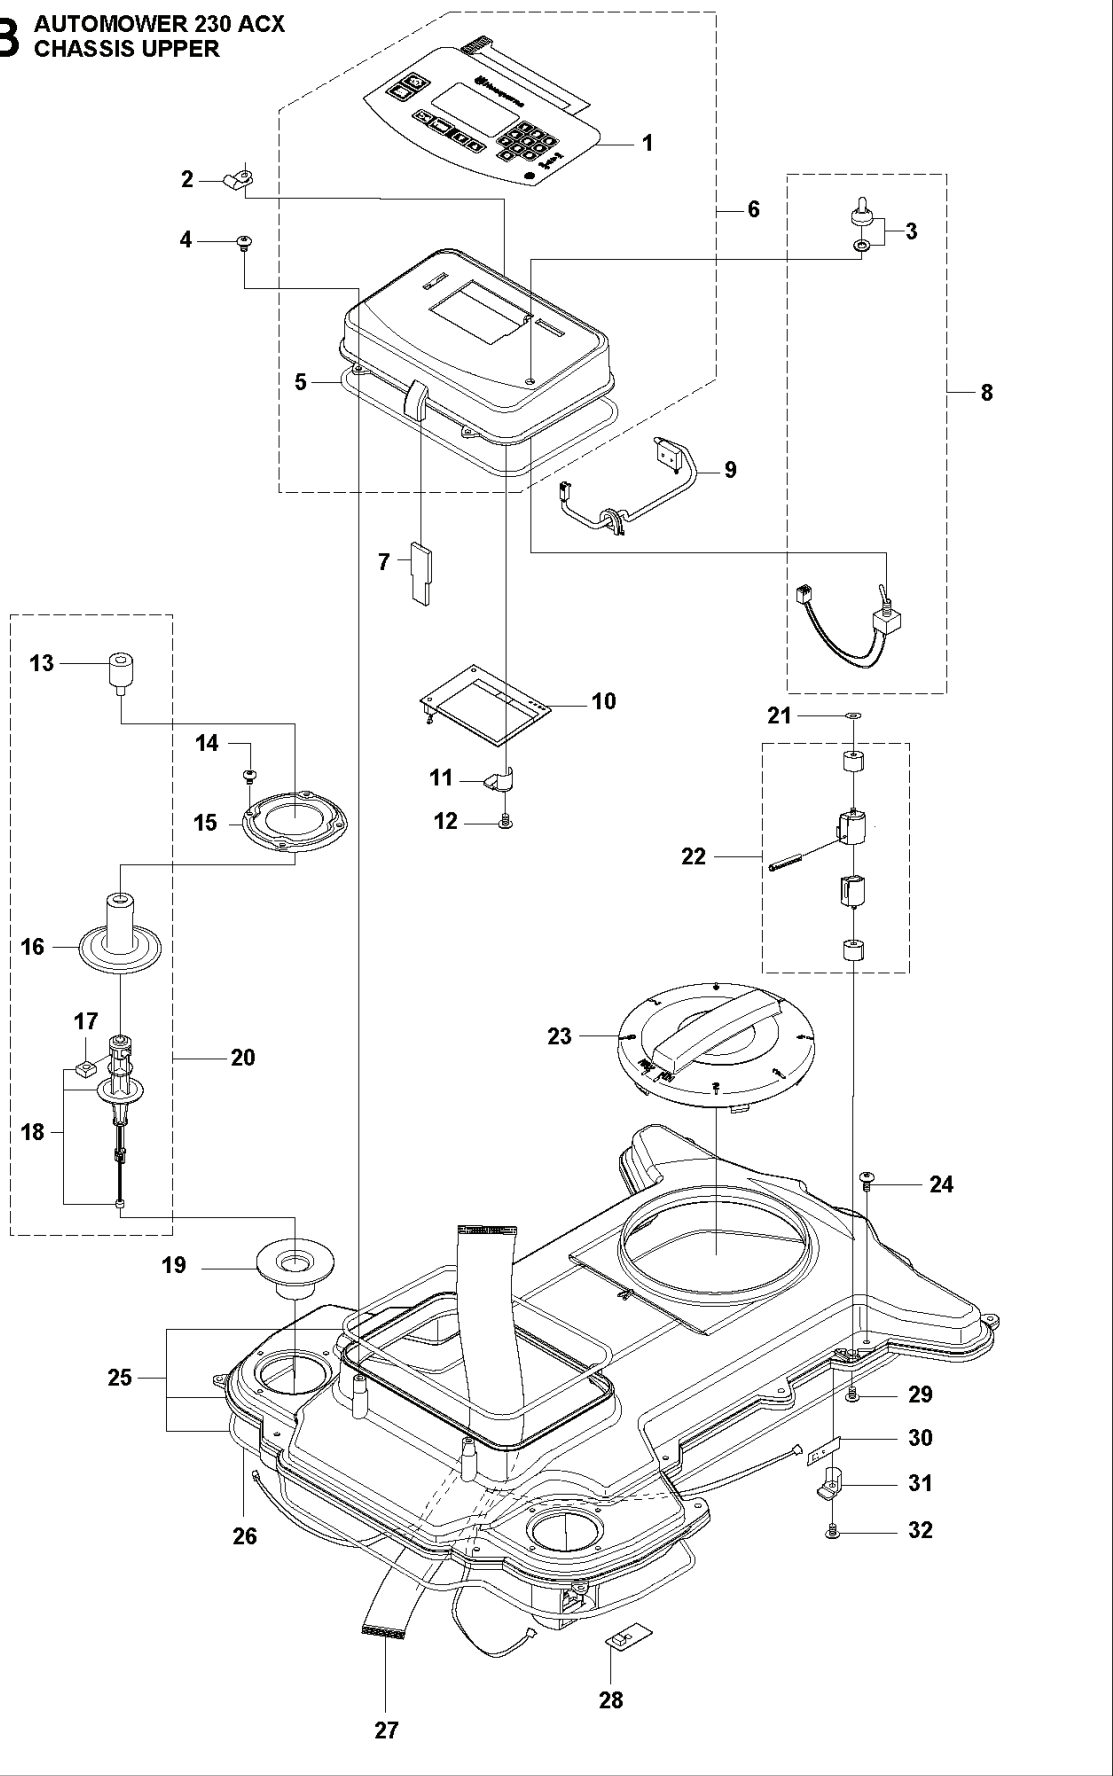

B AUTOMOWER 230 ACX
CHASSIS UPPER

REF.	PART NO.	DESCRIPTION	REMARK	QTY.	KIT
1	544899802	KEYBOARD		1	6
2	577527201	CABLE CLAMP		1	
3	535101701	SWITCH		1	6
4	574450101	SCREW ITXPANT		4	
5	575986301	SEALING STRIP	10 pcs. Ø4mm	1	6
5	574874702	SEALING STRIP	Ø4mm	1	
6	575944202	DISPLAY COVER		1	
7	535144701	FILTER		1	
8	535123901	MAIN SWITCH		1	
9	577592301	SWITCH KIT		1	
10	540060303	DISPLAY		1	
11	535127901	BRACKET		1	
12	575543314	SCREW		1	
13	577670601	DAMPER		2	20
14	575543314	SCREW		8	
15	505174301	DUST SEAL		2	
16	577525801	RUBBER GAITERS		2	20
17	503226601	SQUARE NUT		2	20
18	579248801	COLUMN		2	20
19	535143201	DEFLECTION LIMITER		2	
20	577598403	COLUMN		2	
21	510747000	LOCKWASHER		1	
22	544141501	SENSOR		1	
23	535122201	STEERING WHEEL		1	
24	574450101	SCREW ITXPANT		16	
25	575943801	CHASSIS		1	
26	575986201	SEALING STRIP	10 pcs. Ø4mm	1	
26	574874701	SEALING STRIP	Ø4mm	1	
27	544126901	WIRING ASSY		1	
28	578789001	PRINTED CIRCUIT ASSY		2	
29	535076002	SCREW		2	
30	578789001	PRINTED CIRCUIT ASSY		1	
31	535127901	BRACKET		1	
32	575543314	SCREW		1