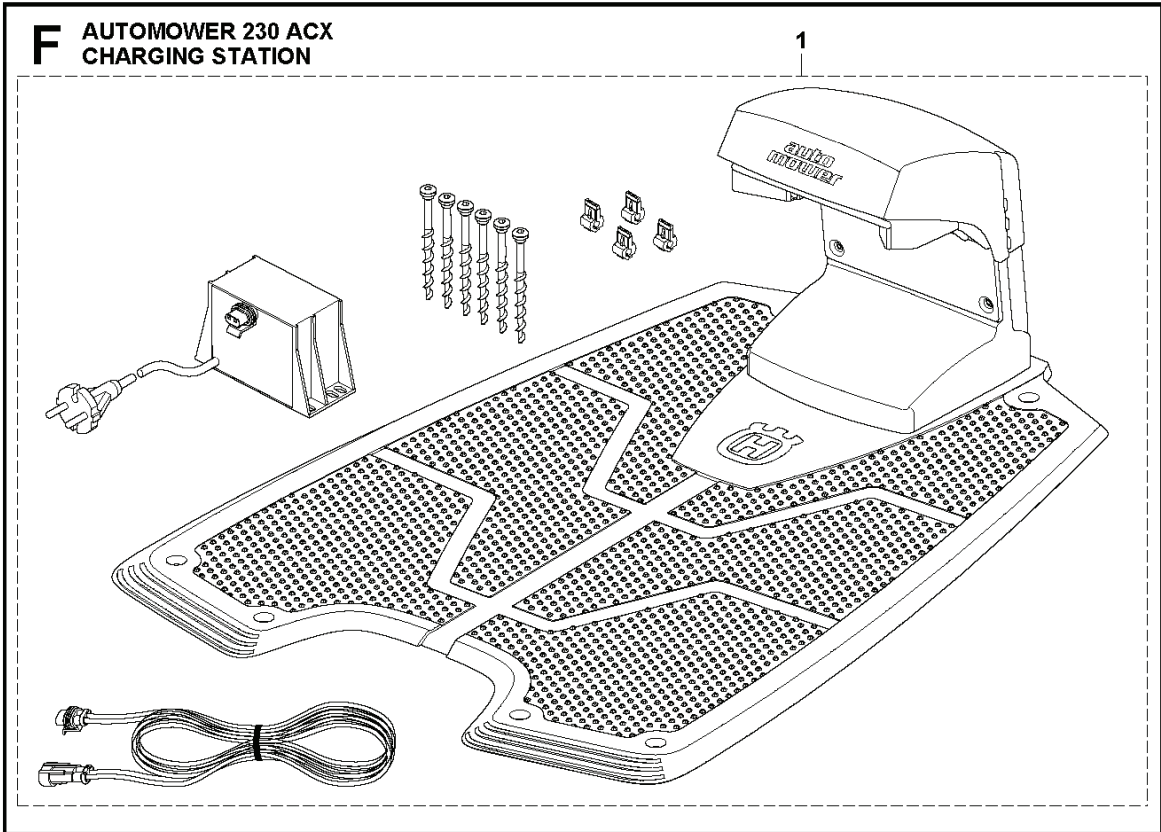

F AUTOMOWER 230 ACX
CHARGING STATION

REF.	PART NO.	DESCRIPTION	REMARK	QTY.	KIT
1	575550801	CHARGING STATION	EU	1	
1	575550802	CHARGING STATION	UK/IRL	1	
1	575550803	CHARGING STATION	CH	1	
1	575550804	CHARGING STATION	US/CA/MX	1	
1	575550805	CHARGING STATION	AU/NZ	1