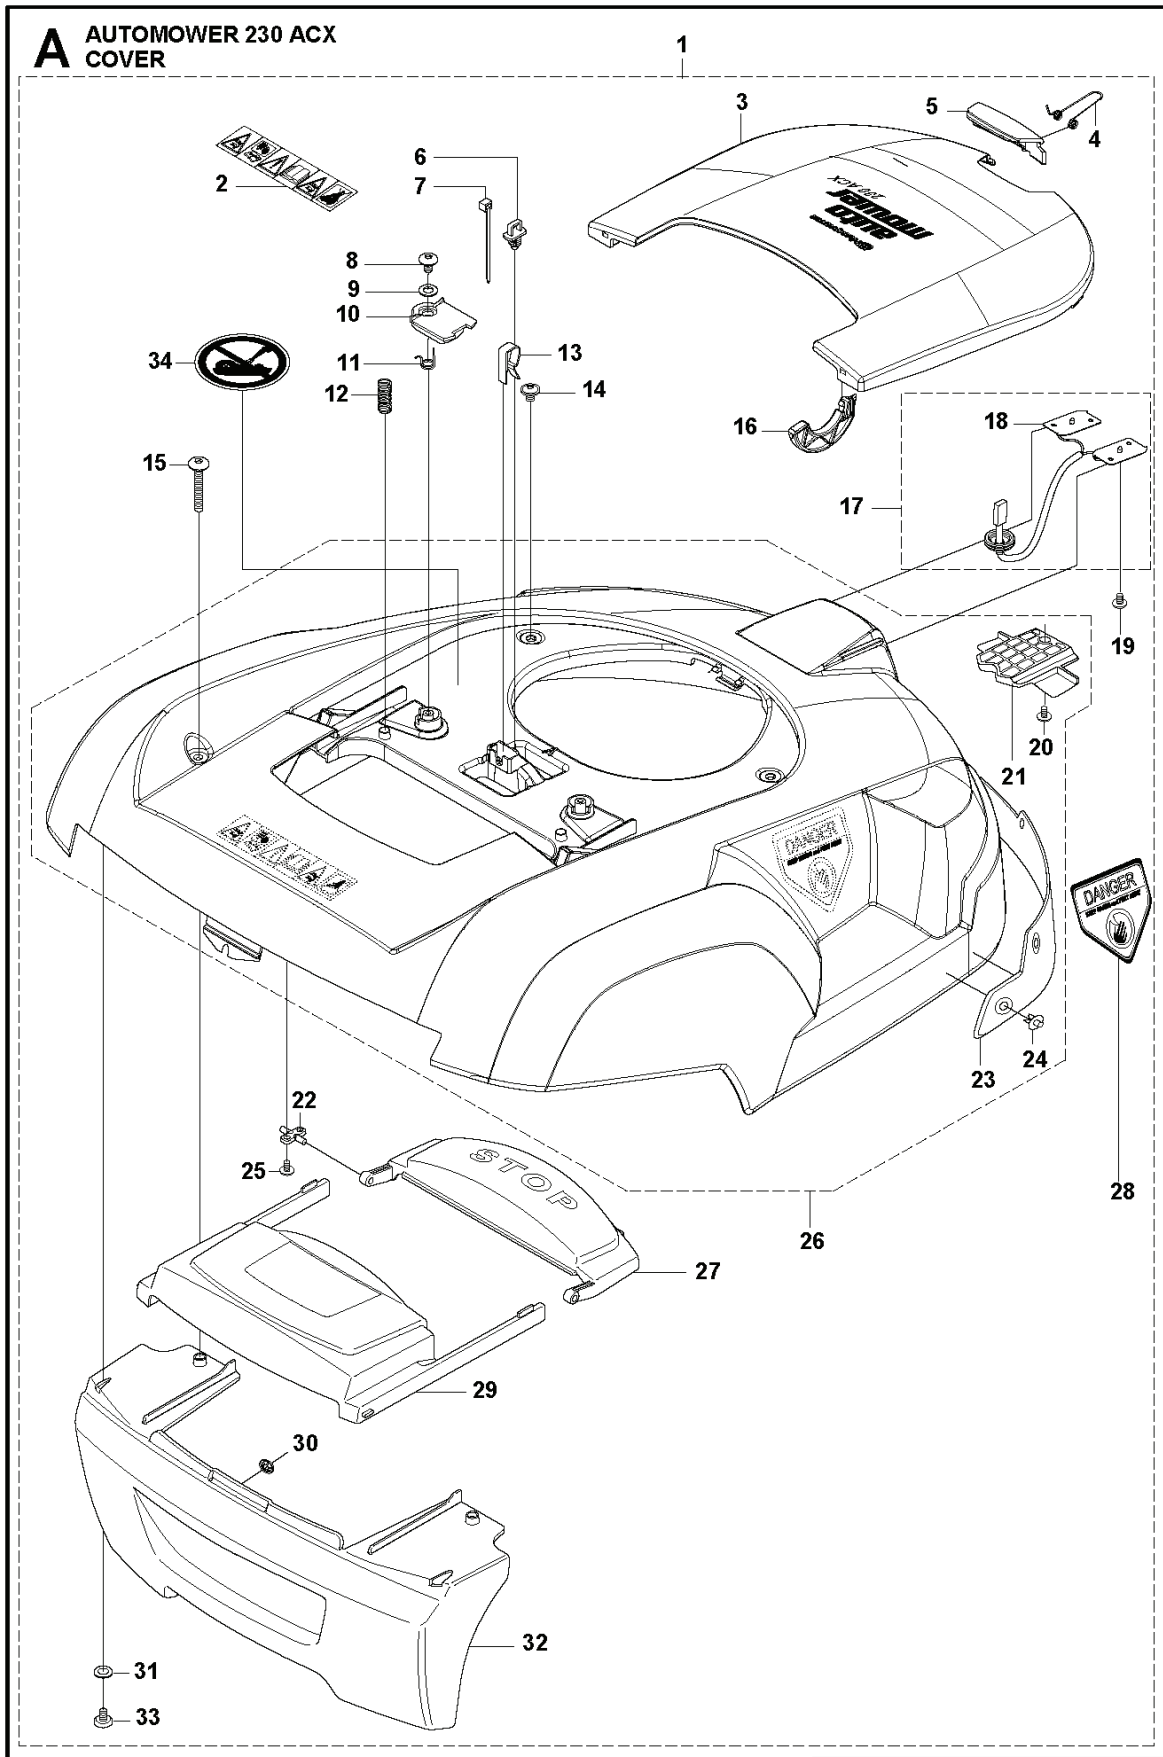

E AUTOMOWER 230 ACX
CHARGING STATION

REF.	PART NO.	DESCRIPTION	REMARK	QTY.	KIT
1	574902002	CHARGING STATION		1	
1	574902005	CHARGING STATION	CH	1	
2	535124702	COVER		1	
3	544983807	WIRING ASSY		1	
3	544983809	WIRING ASSY	CH	1	
4	574827501	BODY		1	
5	510059704	CONSOLE ASSY		1	
6	535124401	HUB CAP		1	
7	592909601	PRINTED CIRCUIT ASSY		1	
7	584822001	CIRCUIT BOARD ASSY	CH	1	
8	535128702	DIODE LENS		1	
9	575543310	SCREW		2	
10	535128601	SPRING PLATE		2	
11	535125001	PEN		2	
12	575543314	SCREW		2	
13	535128501	CONTACT		1	
14	590094001	BASE ASSY		1	
15	575543314	SCREW		4	

A AUTOMOWER 230 ACX
COVER

REF.	PART NO.	DESCRIPTION	REMARK	QTY.	KIT
1	575619002	BODY KIT		1	
2	522792702	LABEL		1	
3	544905901	COVER		1	
4	535135701	TORSION SPRING		1	
5	535134903	LOCK		1	
6	535130401	ANCHOR		1	
7	900238708	TIE WRAP		1	
8	575543310	SCREW		2	
9	734113741	WASHER		2	
10	535126801	CLAMP		2	
11	535130201	TORSION SPRING		2	
12	535130101	SPRING		2	
13	535089801	CLIP		1	
14	535076002	SCREW		2	
15	535129305	SCREW IH PANM		2	
16	535135301	PIVOT		2	
17	535137301	WIRING		1	
18	535135901	CHARGING PLATE		2	17
19	575543306	SCREW		2	
20	575543312	SCREW		1	26
21	505131401	SPACER		1	26
22	535127801	SHAFT		2	
23	544907102	BUMPER		1	26
24	535080901	RIVET		6	26
25	575543310	SCREW		4	
26	510096706	BODY		1	
27	535126702	SWITCH		1	
28	513996100	DECAL	US/AU/NZ	1	
29	535126602	COVER		1	
30	735585209	WASHER		1	
31	734113741	WASHER		2	
32	574430901	BUMPER		1	
33	575543314	SCREW		2	
34	586291001	LABEL	""Do not wash"" (10 pcs)"	1	