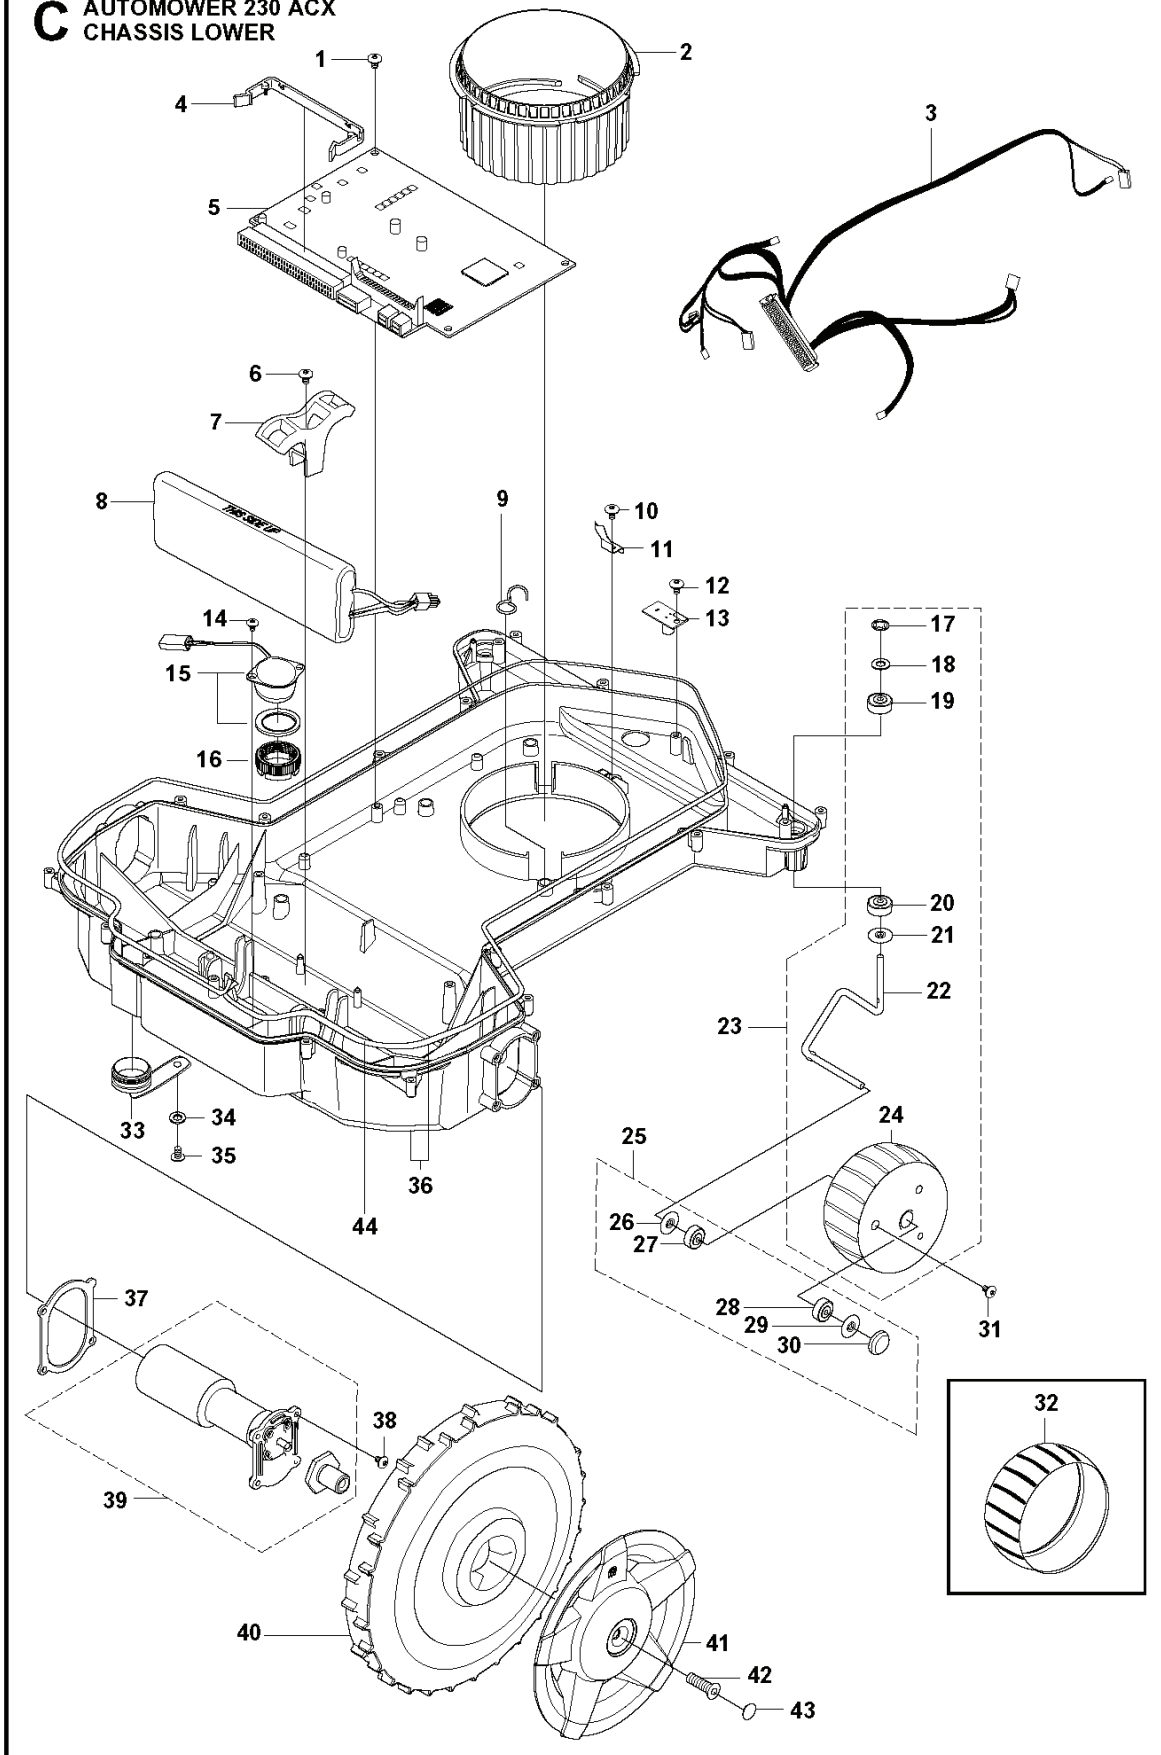

C AUTOMOWER 230 ACX
CHASSIS LOWER

REF.	PART NO.	DESCRIPTION	REMARK	QTY.	KIT
1	575543310	SCREW		4	
2	535122102	NUT		1	
3	501003703	WIRING ASSY		1	
4	578056101	CLIP		1	
4	578056102	CLIP		50	
5	592852101	PRINTED CIRCUIT ASSY		1	
6	575543314	SCREW		2	
7	544907801	BRACKET		2	
8	535120902	BATTERY		2	
9	535139601	CABLE HOLDER		1	
10	535130314	SCREW ITPANT		1	
11	535122401	LOCKING SPRING		1	
12	575543310	SCREW		2	
13	592852201	PRINTED CIRCUIT ASSY		2	
14	502859601	SCREW		2	
15	501004201	LOUD SPEAKER		1	
16	579521201	NUT		1	
17	735584109	WASHER		2	23
18	734115209	WASHER		2	23
19	522505001	BALL BEARING		2	23
19	593081101	BALL BEARING	Tube 50 pcs	1	
20	522505001	BALL BEARING		2	23
21	535087802	WASHER		2	23
22	522504801	SPINDLE		2	23
23	522664502	WHEEL KIT		1	
24	575231701	WHEEL ASSY		2	23
25	523343701	BEARING KIT		1	23
26	535087802	WASHER		2	
27	522505001	BALL BEARING		2	
28	522505001	BALL BEARING		2	
29	535087802	WASHER		2	
30	521933101	COVER WASHER		2	
31	575507601	SCREW ITPANT		6	
32	574449801	WHEEL		2	
33	574427402	PLUG		1	
34	734113741	WASHER		1	
35	575543314	SCREW		1	
36	575943901	CHASSIS		1	
37	535139203	GASKET		2	
38	575543316	SCREW		8	
39	544907003	WHEEL MOTOR ASSY		2	
40	544905804	REAR WHEEL		2	
41	544905102	HUB CAP		2	
42	535139401	SCREW IHCSFM		2	
43	504200801	COVER WASHER		2	
44	575986201	SEALING STRIP	10 pcs. Ø4mm	1	
44	574874701	SEALING STRIP	Ø4mm	1