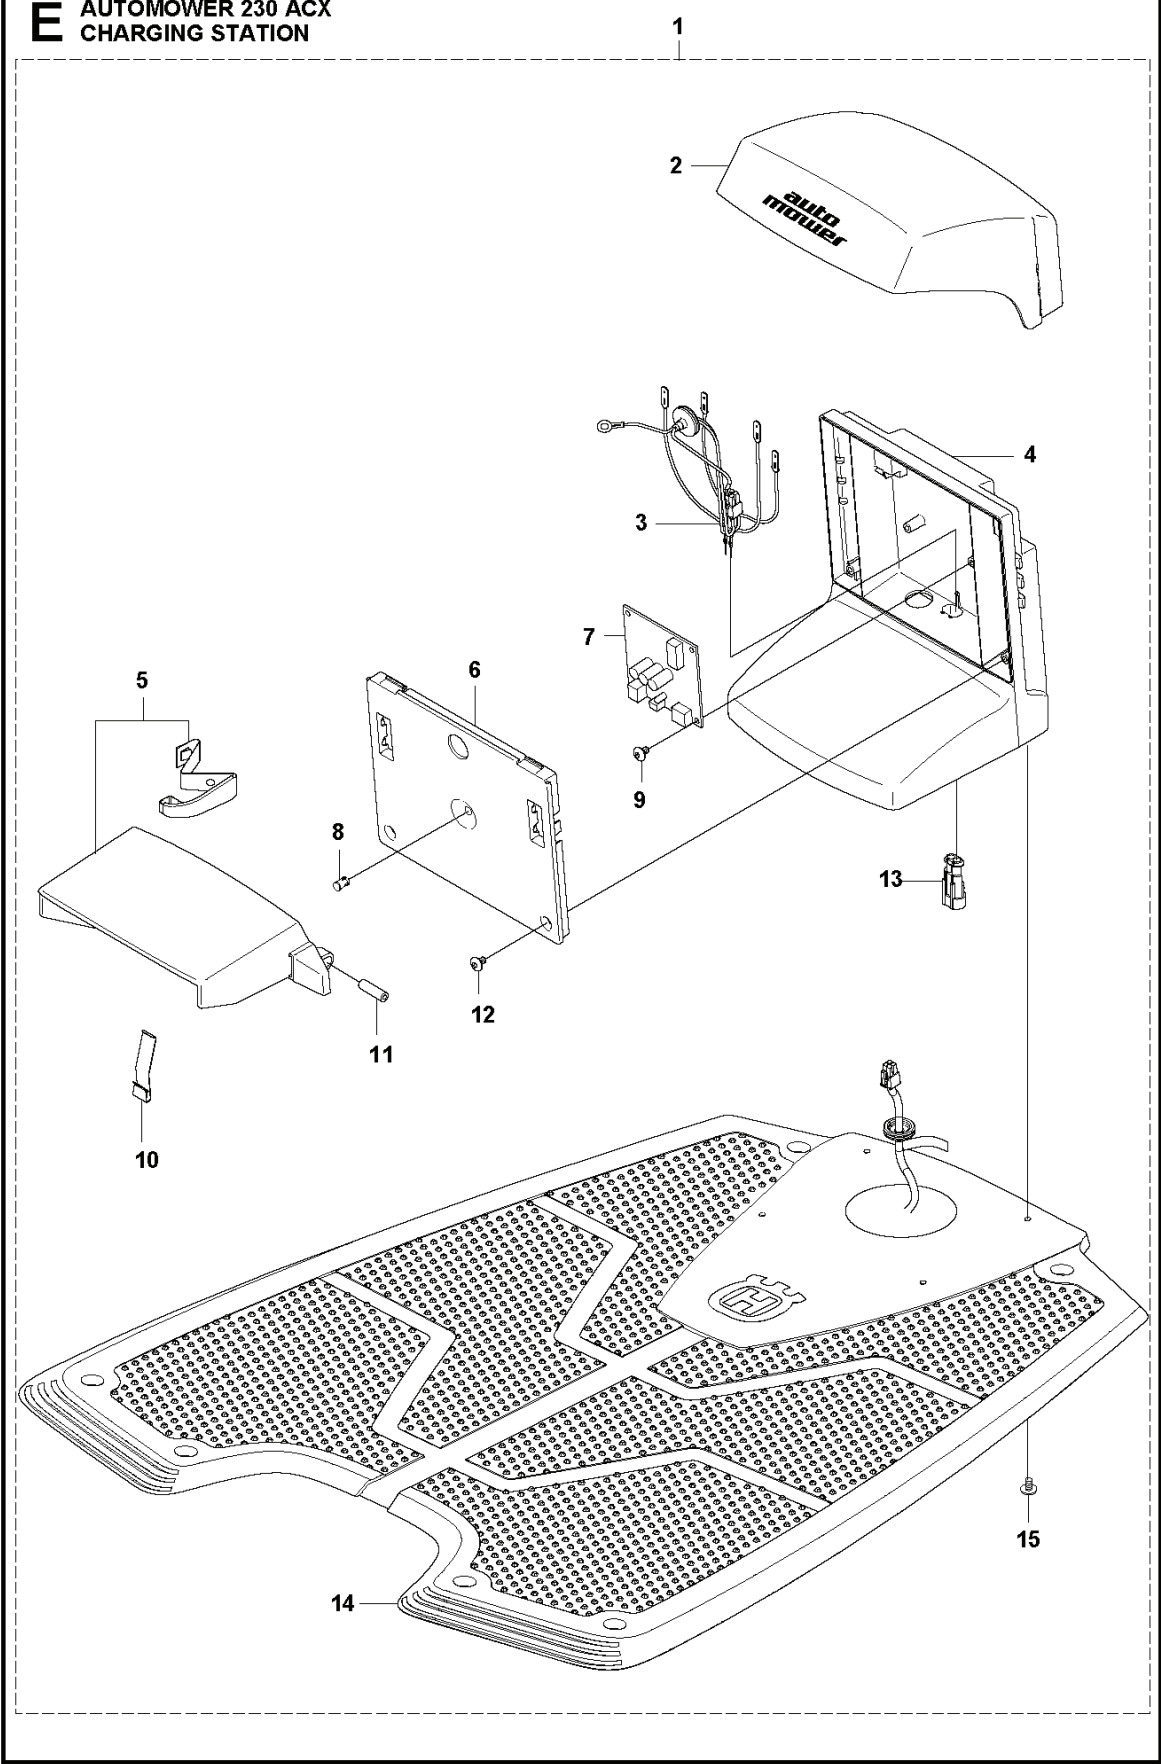

E AUTOMOWER 230 ACX
CHARGING STATION

REF.	PART NO.	DESCRIPTION	REMARK	QTY.	KIT
1	574902002	CHARGING STATION		1	
1	574902005	CHARGING STATION	CH	1	
2	535124702	COVER		1	
3	544983807	WIRING ASSY		1	
3	544983809	WIRING ASSY	CH	1	
4	574827501	BODY		1	
5	510059704	CONSOLE ASSY		1	
6	535124401	HUB CAP		1	
7	592909601	PRINTED CIRCUIT ASSY		1	
7	584822001	CIRCUIT BOARD ASSY	CH	1	
8	535128702	DIODE LENS		1	
9	575543310	SCREW		2	
10	535128601	SPRING PLATE		2	
11	535125001	PEN		2	
12	575543314	SCREW		2	
13	535128501	CONTACT		1	
14	590094001	BASE ASSY		1	
15	575543314	SCREW		4