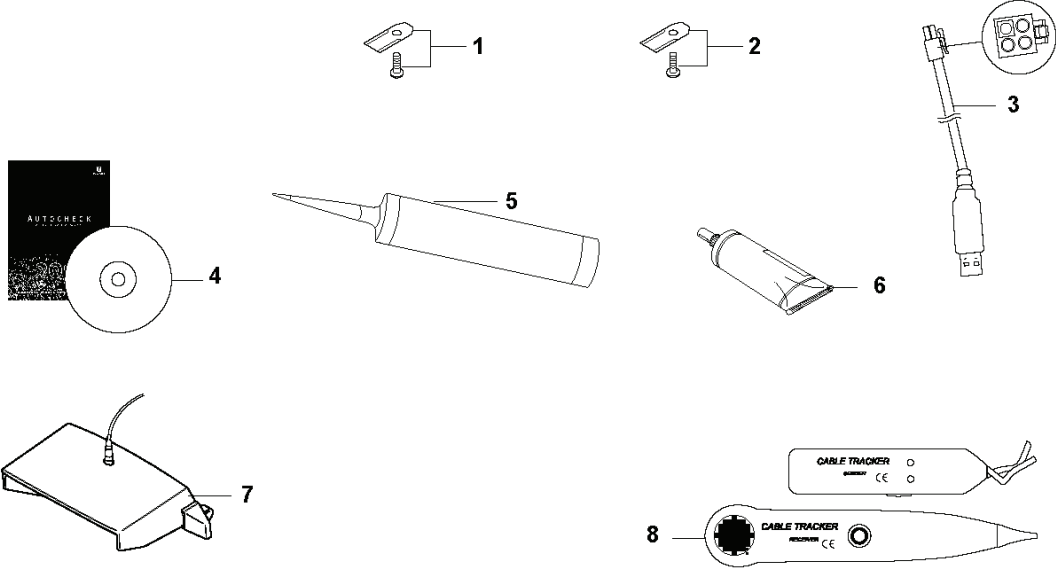

H AUTOMOWER 230 ACX ACCESSORIES

REF.	PART NO.	DESCRIPTION	REMARK	QTY.	KIT
1	535138703	BLADE SET	Carbon steel, 9pcs	1	
1	577864401	BLADE SET	Carbon steel, Blister Pack, 9pcs	1	
1	535138803	BLADE SET	Carbon steel, 45pcs	1	
1	505127802	BLADE SET	Carbon steel, 500pcs	1	
2	577606403	BLADE SET	Carbon steel, Thick, 9pcs	1	
2	577864601	BLADE SET	Carbon steel, Thick, Blister Pack, 9pcs	1	
2	577606503	BLADE SET	Carbon steel, Thick, 45pcs	1	
2	577606602	BLADE SET	Carbon steel, Thick, 300pcs	1	
3	535132302	WIRING		1	
4	577858102	DVD		1	
5	578051302	GREASE	Yellow (300 ml)	1	
5	579381902	GREASE	Transparent (300 ml)	1	
6	578051301	GREASE	Yellow (85 ml)	1	
6	579381901	GREASE	Transparent (85 ml)	1	
7	522736501	ADAPTER		1	
8	577606801	TEST EQUIPMENT		1	
9	504821301	WALL HANGER		1	
10	522425801	BOOSTER		1	
11	505132701	BRUSH KIT	Incl Brush, 6pcs	1	
11	577865001	BRUSH KIT	Incl Brush, Blister Pack, 6pcs	1	
12	505132802	BRUSH	6pcs	1	
13	522916701	BAG		1	
14	575231702	WHEEL KIT	400g	1	
14	577865101	WHEEL KIT	400g, Blister pack, 2pcs	1	
15	575242402	GPS MODULE		1	
16	504821401	HOUSING		1	
17	575238601	SCREW KIT	6pcs	1	16
18	505250701	KIT		2	16
19	505188101	LOCKWASHER		2	16
20	505123601	PEN		4	16
21	505229401	WASHER		1	16
22	505123201	HOUSING		1	16
23	576219401	WIRING ASSY		1	15
24	576381001	BATTERY		1	15
25	522597101	SCREW		2	15
26	522597201	WASHER		2	15