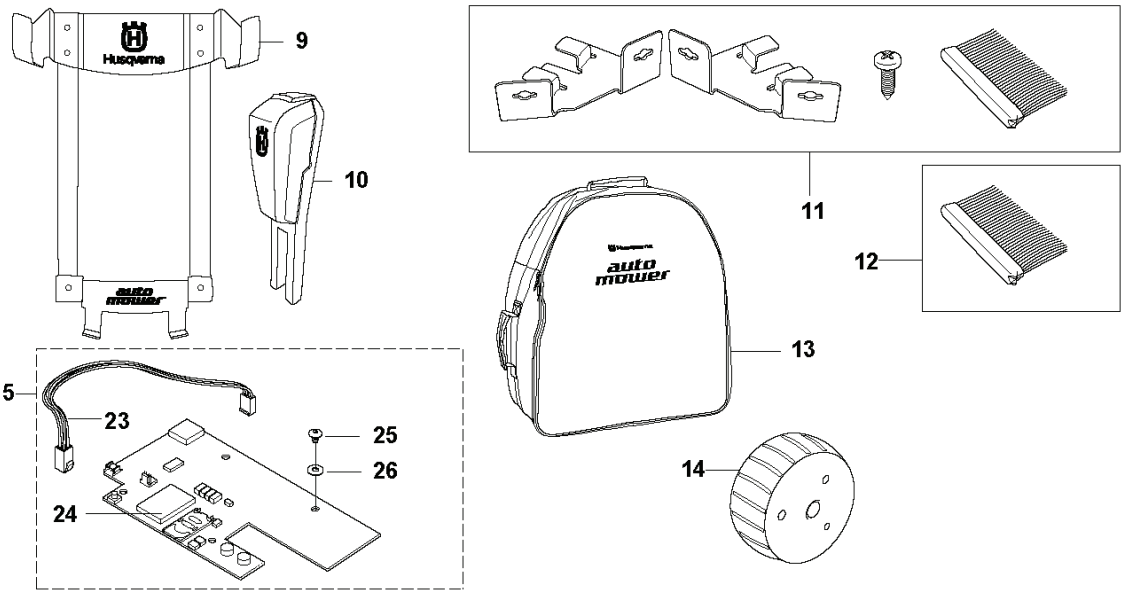

H AUTOMOWER 230 ACX ACCESSORIES

REF.	PART NO.	DESCRIPTION	REMARK	QTY.	KIT
1	535138703	BLADE SET	Carbon steel, 9pcs	1	
1	577864401	BLADE SET	Carbon steel, Blister Pack, 9pcs	1	
1	535138803	BLADE SET	Carbon steel, 45pcs	1	
1	505127802	BLADE SET	Carbon steel, 500pcs	1	
2	577606403	BLADE SET	Carbon steel, Thick, 9pcs	1	
2	577864601	BLADE SET	Carbon steel, Thick, Blister Pack, 9pcs	1	
2	577606503	BLADE SET	Carbon steel, Thick, 45pcs	1	
2	577606602	BLADE SET	Carbon steel, Thick, 300pcs	1	
3	535132302	WIRING		1	
4	577858102	DVD		1	
5	578051302	GREASE	Yellow (300 ml)	1	
5	579381902	GREASE	Transparent (300 ml)	1	
6	578051301	GREASE	Yellow (85 ml)	1	
6	579381901	GREASE	Transparent (85 ml)	1	
7	522736501	ADAPTER		1	
8	577606801	TEST EQUIPMENT		1	
9	504821301	WALL HANGER		1	
10	522425801	BOOSTER		1	
11	505132701	BRUSH KIT	Incl Brush, 6pcs	1	
11	577865001	BRUSH KIT	Incl Brush, Blister Pack, 6pcs	1	
12	505132802	BRUSH	6pcs	1	
13	522916701	BAG		1	
14	575231702	WHEEL KIT	400g	1	
14	577865101	WHEEL KIT	400g, Blister pack, 2pcs	1	
15	575242402	GPS MODULE		1	
16	504821401	HOUSING		1	
17	575238601	SCREW KIT	6pcs	1	16
18	505250701	KIT		2	16
19	505188101	LOCKWASHER		2	16
20	505123601	PEN		4	16
21	505229401	WASHER		1	16
22	505123201	HOUSING		1	16
23	576219401	WIRING ASSY		1	15
24	576381001	BATTERY		1	15
25	522597101	SCREW		2	15
26	522597201	WASHER		2	15