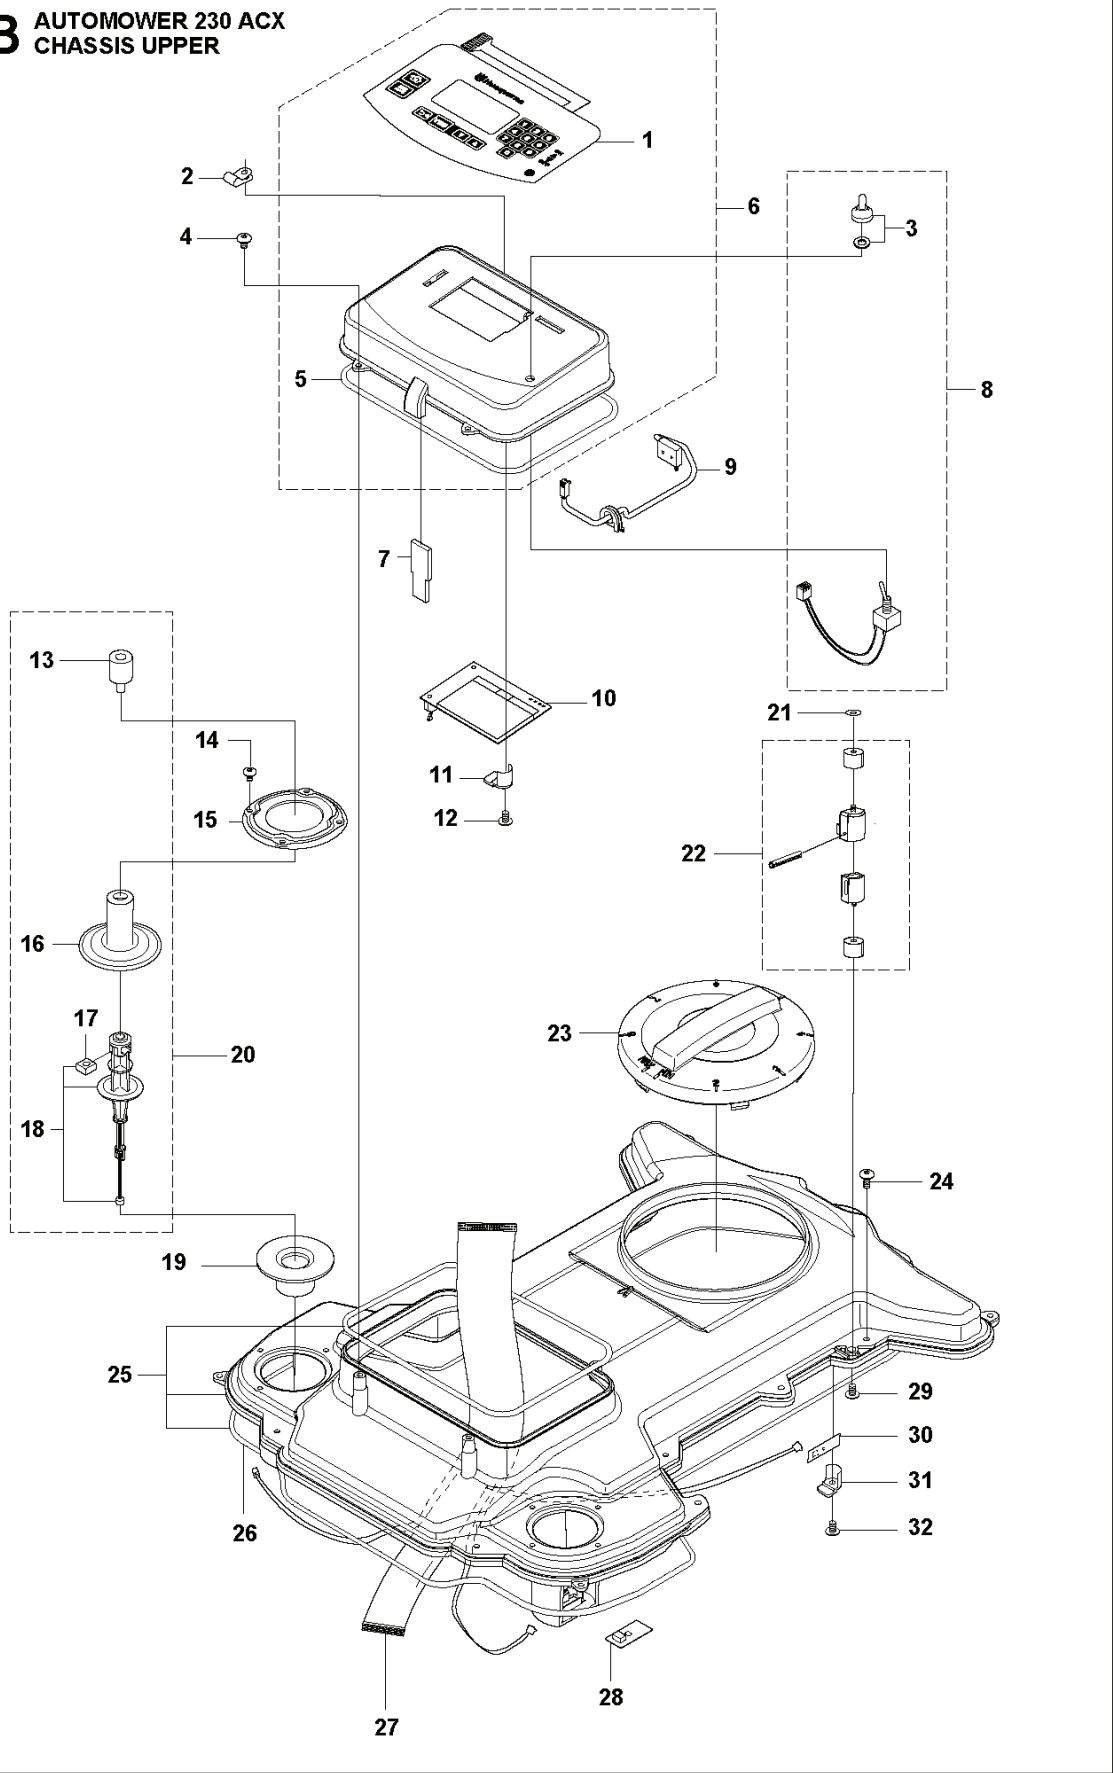

B AUTOMOWER 230 ACX
CHASSIS UPPER

REF.	PART NO.	DESCRIPTION	REMARK	QTY.	KIT
1	544899802	KEYBOARD		1	6
2	577527201	CABLE CLAMP		1	
3	535101701	SWITCH		1	8
4	574450101	SCREW ITXPANT		4	
5	575986301	SEALING STRIP	(10 pcs)	1	6
5	574874702	SEALING STRIP		1	
6	575944202	DISPLAY COVER	compl	1	
7	535144701	FILTER		1	
8	535123901	MAIN SWITCH	compl	1	
9	577592301	SWITCH KIT		1	
10	540060303	DISPLAY		1	
11	535127901	BRACKET		1	
12	575543314	SCREW		1	
13	577670601	DAMPER		2	20
14	575543314	SCREW		8	
15	505174301	DUST SEAL		2	
16	577525801	RUBBER GAITERS		2	20
17	503226601	SQUARE NUT		2	20
18	579248801	COLUMN		2	20
19	535143201	DEFLECTION LIMITER		2	
20	577598403	COLUMN	compl	2	
21	510747000	LOCKWASHER		1	
22	544141501	SENSOR		1	
23	535122201	STEERING WHEEL		1	
24	574450101	SCREW ITXPANT		16	
25	575943801	CHASSIS		1	
26	575986201	SEALING STRIP	(10 pcs)	1	
26	574874701	SEALING STRIP		1	
27	544126901	WIRING ASSY		1	
28	578789001	PRINTED CIRCUIT ASSY		2	
29	535076002	SCREW		2	
30	578789001	PRINTED CIRCUIT ASSY		1	
31	535127901	BRACKET		1	
32	575543314	SCREW		1