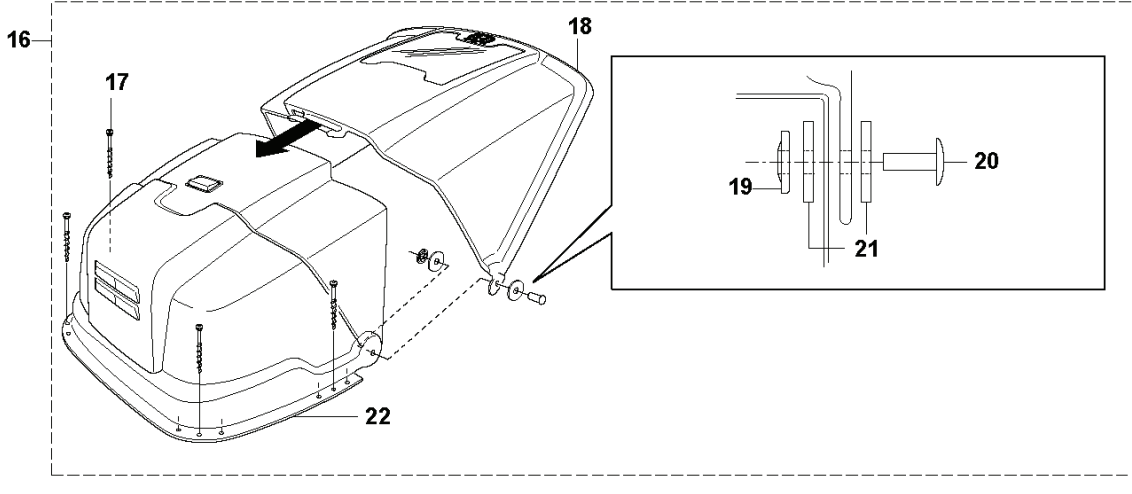

H AUTOMOWER 230 ACX ACCESSORIES

REF.	PART NO.	DESCRIPTION	REMARK	QTY.	KIT
1	535138702	BLADE SET	Carbon steel, 9pcs	1	
1	577864401	BLADE SET	Carbon steel, Blister Pack, 9pcs	1	
1	535138802	BLADE SET	Carbon steel, 30pcs	1	
1	505127802	BLADE SET	Carbon steel, 500pcs	1	
2	577606402	BLADE SET	Carbon steel, Thick, 9pcs	1	
2	577864601	BLADE SET	Carbon steel, Thick, Blister Pack, 9pcs	1	
2	577606502	BLADE SET	Carbon steel, Thick, 30pcs	1	
2	577606602	BLADE SET	Carbon steel, Thick, 300pcs	1	
3	535132302	WIRING	(USB)	1	
4	577858102	DVD		1	
5	578051302	GREASE	Yellow (300 ml)	1	
5	579381902	GREASE	Transparent (300 ml)	1	
6	578051301	GREASE	Yellow (85 ml)	1	
6	579381901	GREASE	Transparent (85 ml)	1	
7	522736501	ADAPTER	code transfer unit	1	
8	577606801	TEST EQUIPMENT		1	
9	504821301	WALL HANGER		1	
10	522425801	BOOSTER		1	
11	505132701	BRUSH KIT	Incl Brush, 6pcs	1	
11	577865001	BRUSH KIT	Incl Brush, Blister Pack, 6pcs	1	
12	505132801	BRUSH	6pcs	1	
13	522916701	BAG		1	
14	575231702	WHEEL KIT	(400g)	1	
14	577865101	WHEEL KIT	(400g), Blister pack, 2pcs	1	
15	575242402	GPS MODULE	compl GPS module	1	
16	504821401	HOUSING	compl	1	
17	575238601	SCREW KIT	6pcs	1	16
18	505250701	KIT		2	16
19	505188101	LOCKWASHER		2	16
20	505123601	PEN		4	16
21	505229401	WASHER		1	16
22	505123201	HOUSING		1	16