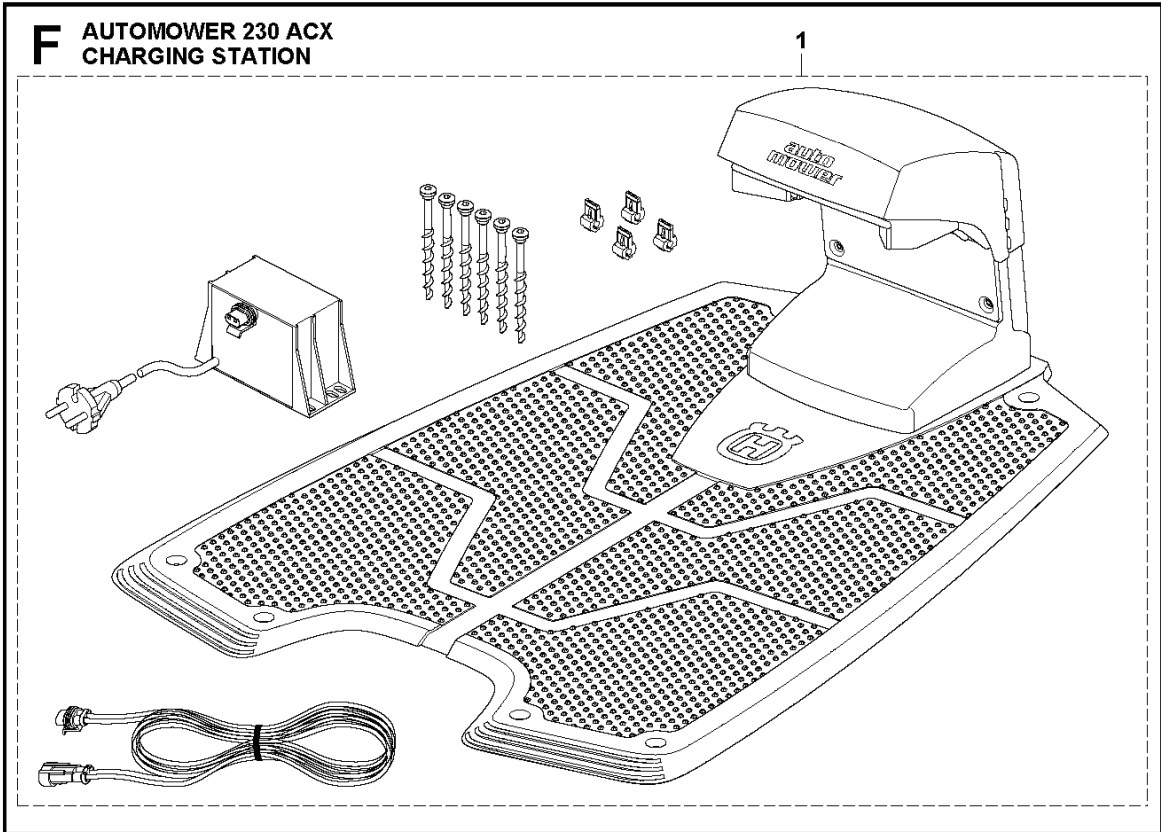

F AUTOMOWER 230 ACX
CHARGING STATION

REF.	PART NO.	DESCRIPTION	REMARK	QTY.	KIT
1	575550801	CHARGING STATION	(EU)	1	
1	575550802	CHARGING STATION	(UK/IRL)	1	
1	575550803	CHARGING STATION	(CH)	1	
1	575550804	CHARGING STATION	(US/CA/MX)	1	
1	575550805	CHARGING STATION	(AU/NZ)	1