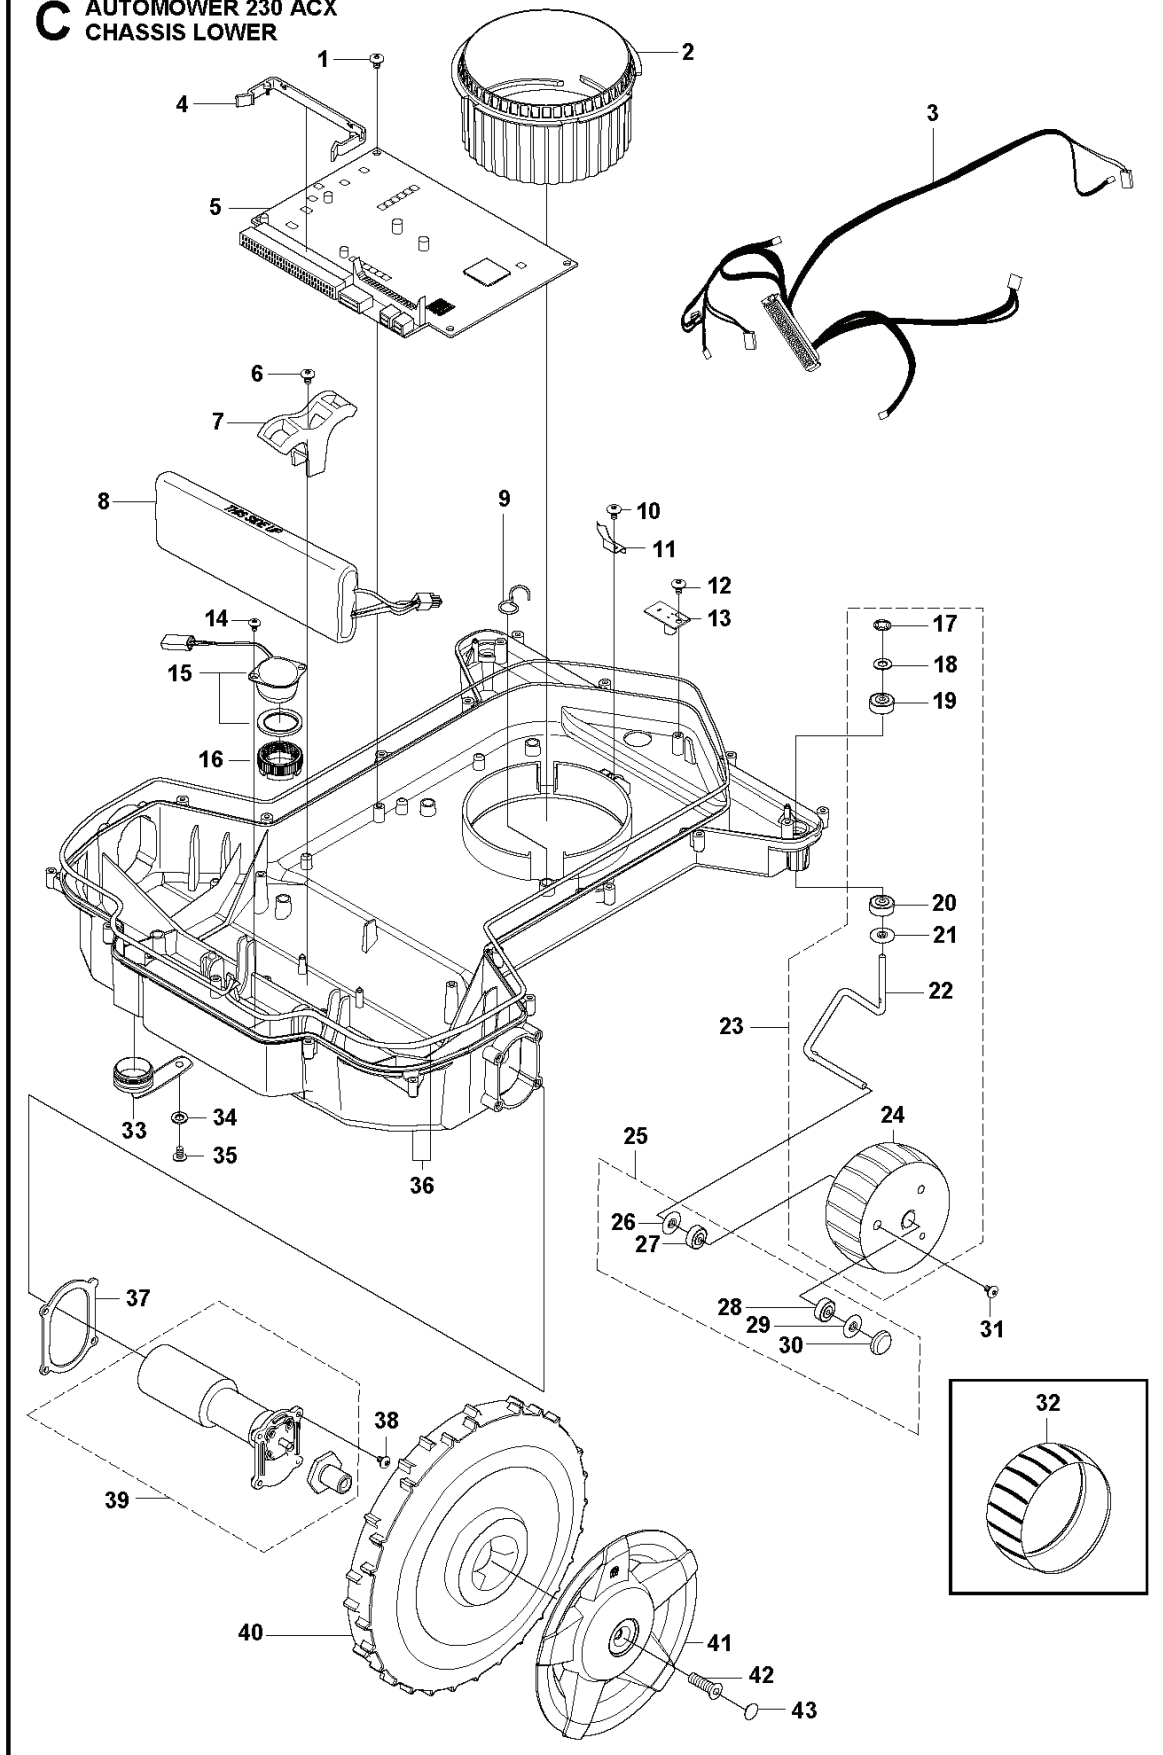

C AUTOMOWER 230 ACX
CHASSIS LOWER

REF.	PART NO.	DESCRIPTION	REMARK	QTY.	KIT
1	575543310	SCREW		4	
2	535122102	NUT		1	
3	501003703	WIRING ASSY		1	
4	578056101	CLIP		1	
4	578056102	CLIP		50	
5	578786101	PRINTED CIRCUIT ASSY		1	
6	575543314	SCREW		2	
7	544907801	BRACKET		2	
8	535120901	BATTERY		2	
9	535139601	CABLE HOLDER		1	
10	535130314	SCREW ITPANT		1	
11	535122401	LOCKING SPRING		1	
12	575543310	SCREW		2	
13	578788803	PRINTED CIRCUIT ASSY		2	
14	502859601	SCREW		2	
15	501004201	LOUD SPEAKER		1	
16	579521201	NUT		1	
17	735584109	WASHER		2	23
18	734115209	WASHER		2	23
19	593081101	BALL BEARING	Tube 50 pcs	1	
19	522505001	BALL BEARING		2	23
20	522505001	BALL BEARING		2	23
21	535087802	WASHER		2	23
22	522504801	SPINDLE		2	23
23	522664502	WHEEL KIT	compl	1	
24	575231701	WHEEL ASSY		2	23
25	523343701	BEARING KIT	compl	1	23
26	535087802	WASHER		2	
27	522505001	BALL BEARING		2	
28	522505001	BALL BEARING		2	
29	535087802	WASHER		2	
30	521933101	COVER WASHER		2	
31	575507601	SCREW ITPANT		6	
32	574449801	WHEEL		2	
33	574427402	PLUG		1	
34	734113741	WASHER		1	
35	575543314	SCREW		1	
36	575943901	CHASSIS		1	
37	535139203	GASKET		2	
38	575543316	SCREW		8	
39	544907003	WHEEL MOTOR ASSY	compl	2	
40	544905804	REAR WHEEL		2	
41	544905102	HUB CAP		2	
42	535139401	SCREW IHCSFM		2	
43	504200801	COVER WASHER		2