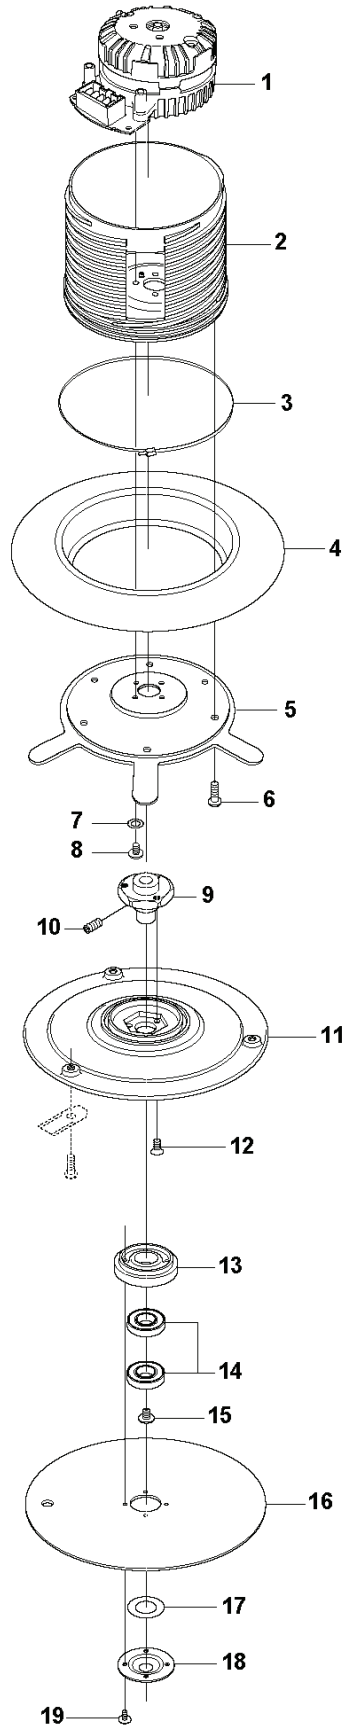

230 ACX, 2012-12

SPARE PARTS LIST

H AUTOMOWER 230 ACX ACCESSORIES

REF.	PART NO.	DESCRIPTION	REMARK	QTY.	KIT
1	535138702	BLADE SET	Carbon steel, 9pcs	1	
1	577864401	BLADE SET	Carbon steel, Blister Pack, 9pcs	1	
1	535138802	BLADE SET	Carbon steel, 30pcs	1	
1	505127802	BLADE SET	Carbon steel, 500pcs	1	
2	577606402	BLADE SET	Carbon steel, Thick, 9pcs	1	
2	577864601	BLADE SET	Carbon steel, Thick, Blister Pack, 9pcs	1	
2	577606502	BLADE SET	Carbon steel, Thick, 30pcs	1	
2	577606602	BLADE SET	Carbon steel, Thick, 300pcs	1	
3	535132302	WIRING	(USB)	1	
4	577858102	DVD		1	
5	578051302	GREASE	Yellow (300 ml)	1	
5	579381902	GREASE	Transparent (300 ml)	1	
6	578051301	GREASE	Yellow (85 ml)	1	
6	579381901	GREASE	Transparent (85 ml)	1	
7	522736501	ADAPTER	code transfer unit	1	
8	577606801	TEST EQUIPMENT		1	
9	504821301	WALL HANGER		1	
10	522425801	BOOSTER		1	
11	505132701	BRUSH KIT	Incl Brush, 6pcs	1	
11	577865001	BRUSH KIT	Incl Brush, Blister Pack, 6pcs	1	
12	505132801	BRUSH	6pcs	1	
13	522916701	BAG		1	
14	575231702	WHEEL KIT	(400g)	1	
14	577865101	WHEEL KIT	(400g), Blister pack, 2pcs	1	
15	575242402	GPS MODULE	compl GPS module	1	
16	504821401	HOUSING	compl	1	
17	575238601	SCREW KIT	6pcs	1	16
18	505250701	KIT		2	16
19	505188101	LOCKWASHER		2	16
20	505123601	PEN		4	16
21	505229401	WASHER		1	16
22	505123201	HOUSING		1	16

D AUTOMOWER 230 ACX
BLADE MOTOR
& CUTTING EQUIPMENT

REF.	PART NO.	DESCRIPTION	REMARK	QTY.	KIT
1	535123601	MOTOR ASSY		1	
2	510144101	MOTOR BOWL		1	
3	525251401	TIE WRAP		1	
4	535122301	RUBBER GAITERS		1	
5	522771502	PLATE		1	
6	575543314	SCREW		6	
7	734113741	WASHER		4	
8	502239101	SCREW		4	
9	535075501	HUB		1	
10	728828501	SCREW IHSETM		1	
11	535126301	CUTTING DISC		1	
12	535130501	SCREW		3	
13	535126401	HOUSING		1	
14	593080801	BALL BEARING	Tube 50 pcs	1	
14	535075702	BALL BEARING		1	
15	535076001	SCREW		1	
16	535075901	SKID PLATE		1	
17	535082501	GASKET		1	
18	535081501	COVER WASHER		1	
19	575543310	SCREW		4	