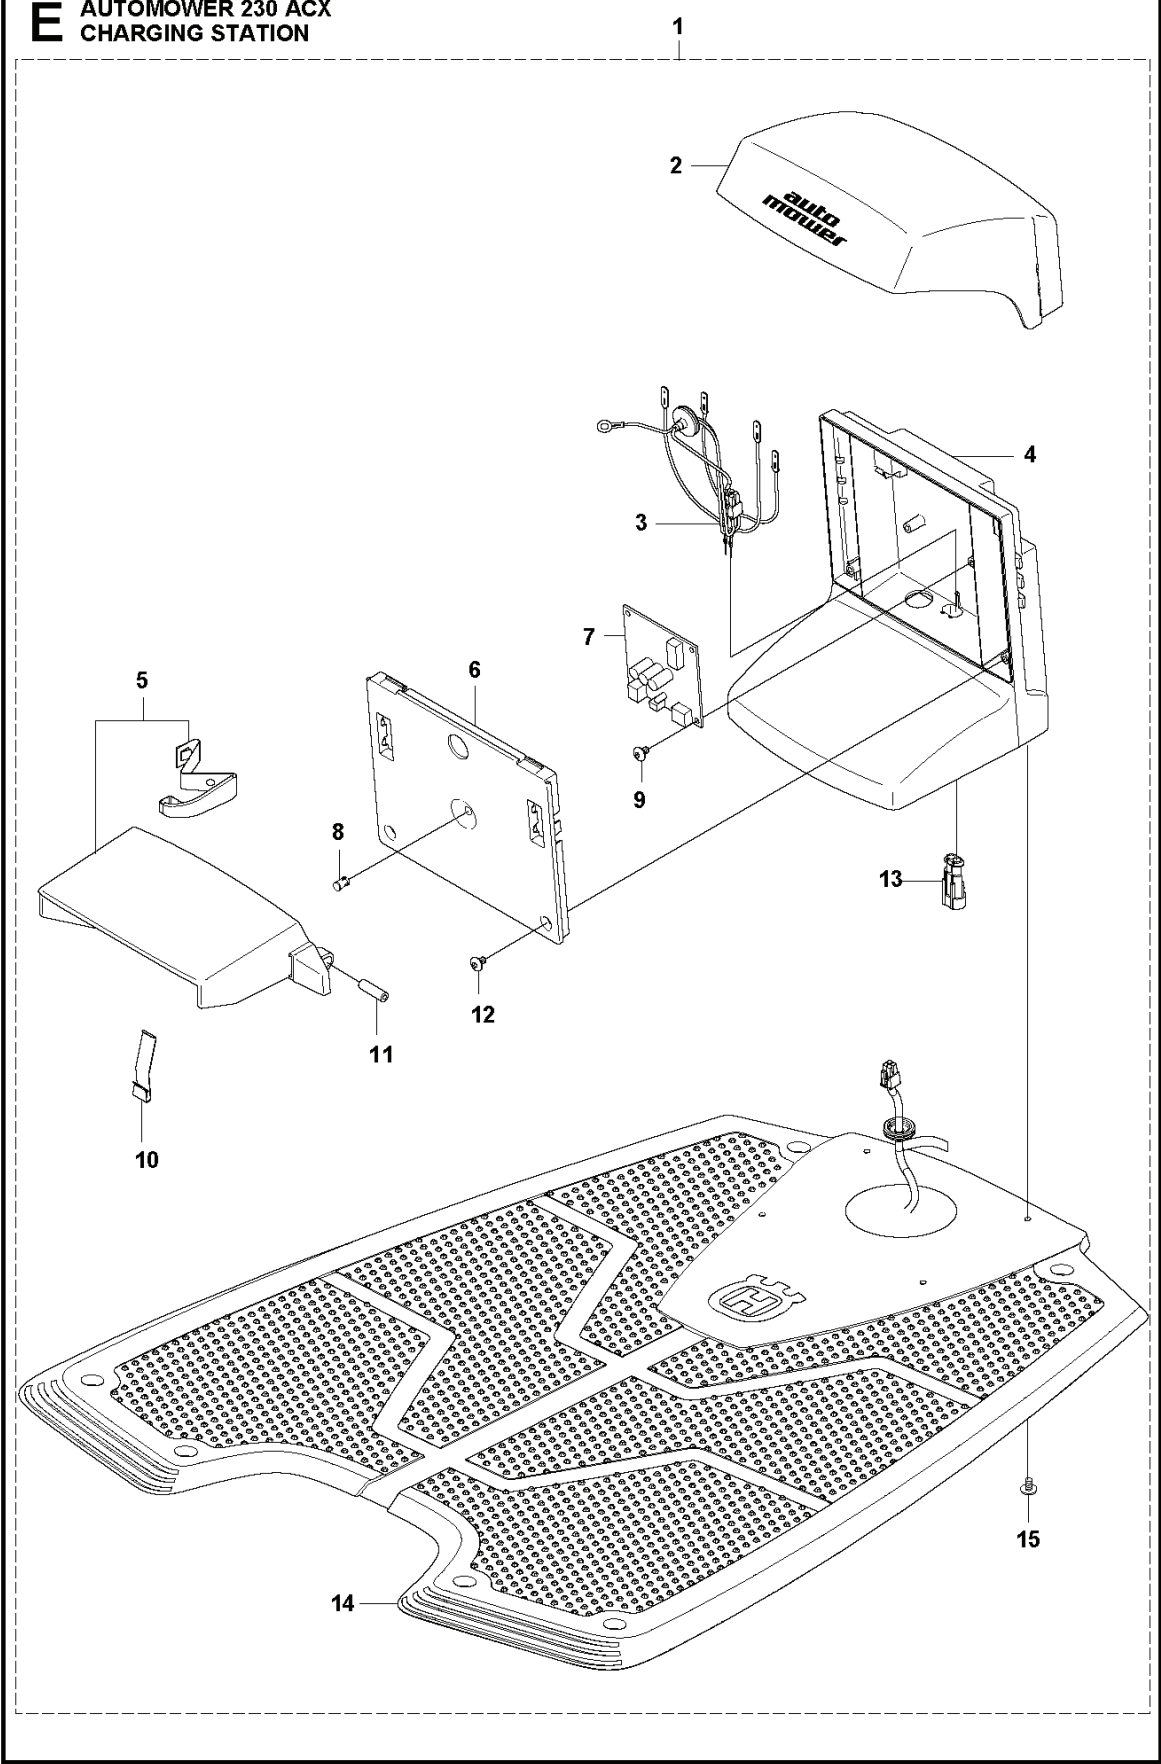

E AUTOMOWER 230 ACX
CHARGING STATION

REF.	PART NO.	DESCRIPTION	REMARK	QTY.	KIT
1	574902002	CHARGING STATION		1	
1	574902005	CHARGING STATION	(CH)	1	
2	535124702	COVER		1	
3	544983807	WIRING ASSY		1	
3	544983809	WIRING ASSY	(CH)	1	
4	574827501	BODY		1	
5	510059702	CONSOLE ASSY	Charging Plate	1	
6	535124401	HUB CAP		1	
7	578788401	PRINTED CIRCUIT ASSY		1	
7	578788601	PRINTED CIRCUIT ASSY	(CH)	1	
8	535128702	DIODE LENS		1	
9	575543310	SCREW		2	
10	535128601	SPRING PLATE		2	
11	535125001	PEN		2	
12	575543314	SCREW		2	
13	535128501	CONTACT		1	
14	575231601	CHARGING PLATE		1	
15	575543314	SCREW		4