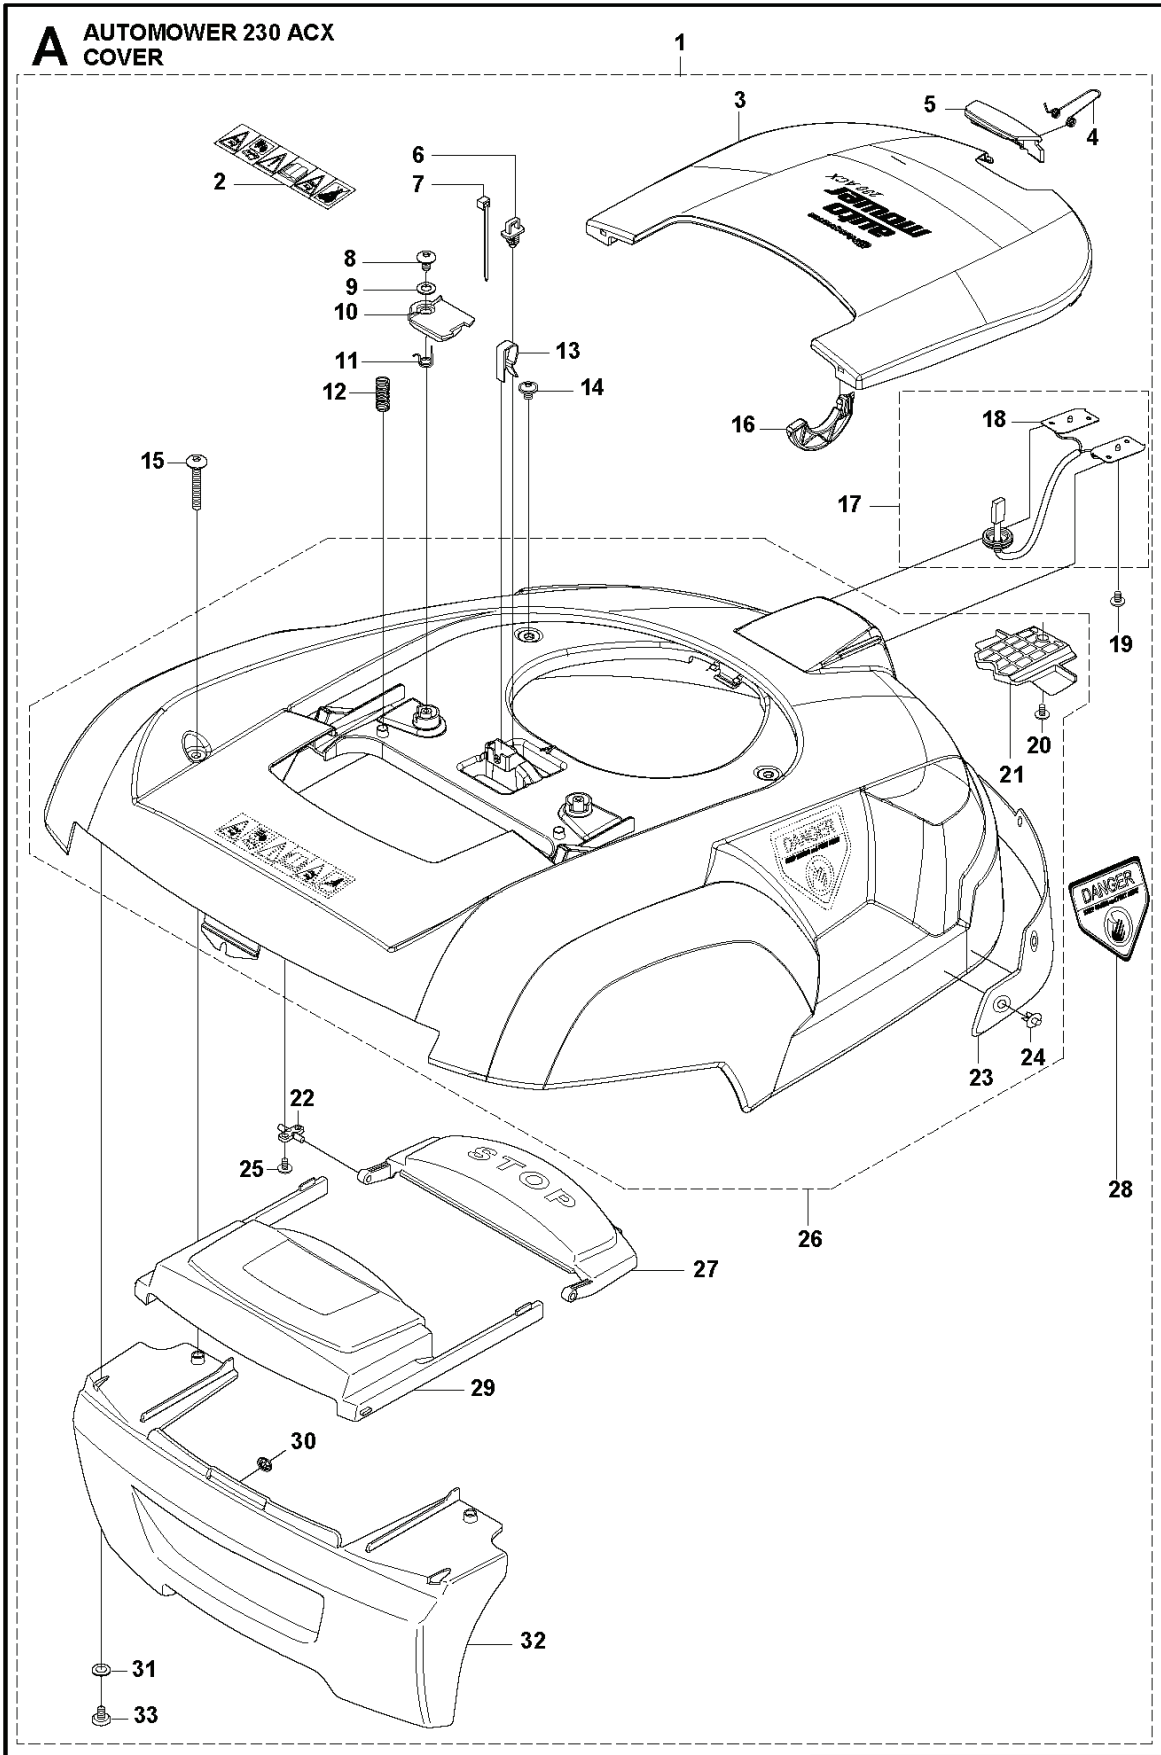

A AUTOMOWER 230 ACX
COVER

REF.	PART NO.	DESCRIPTION	REMARK	QTY.	KIT
1	575619001	BODY KIT	complete kit	1	
2	522792702	LABEL		1	
3	544905901	COVER		1	
4	535135701	TORSION SPRING		1	
5	535134903	LOCK		1	
6	535130401	ANCHOR		1	
7	900238708	TIE WRAP		1	
8	575543310	SCREW		2	
9	734113741	WASHER		2	
10	535126801	CLAMP		2	
11	535130201	TORSION SPRING		2	
12	535130101	SPRING		2	
13	535089801	CLIP		1	
14	535076002	SCREW		2	
15	535129305	SCREW IH PANM		2	
16	535135301	PIVOT		2	
17	535137301	WIRING	compl	1	
18	535135901	CHARGING PLATE		2	17
19	575543306	SCREW		2	
20	575543312	SCREW		1	26
21	505131401	SPACER		1	26
22	535127801	SHAFT		2	
23	544907102	BUMPER		1	26
24	535080901	RIVET		6	26
25	575543310	SCREW		4	
26	510096702	BODY	compl	1	
27	535126702	SWITCH		1	
28	513996100	DECAL		1	
29	535126602	COVER		1	
30	735585209	WASHER		1	
31	734113741	WASHER		2	
32	574430901	BUMPER		1	
33	575543314	SCREW		2