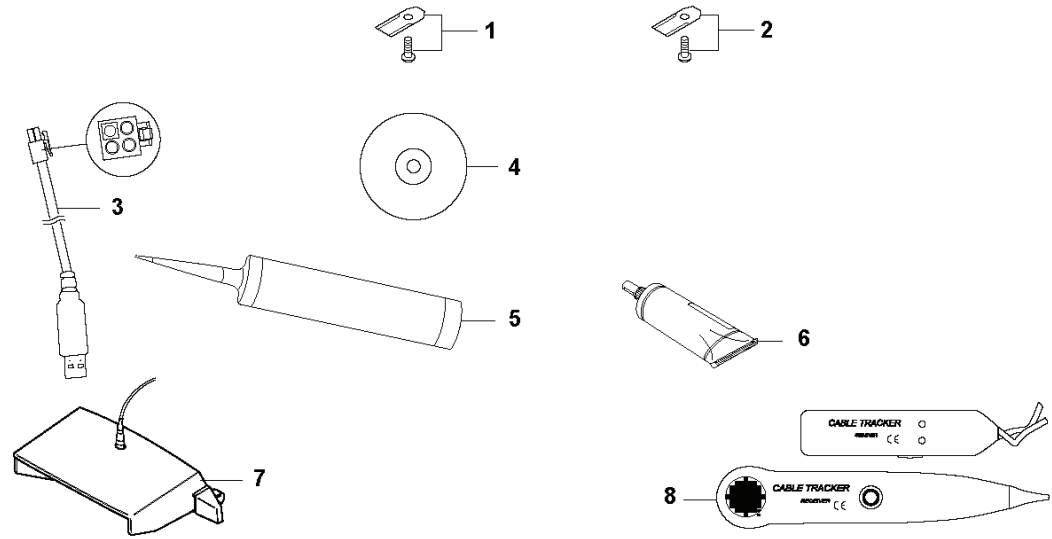

230 ACX, 2012-12

SPARE PARTS LIST

H AUTOMOWER 230 ACX ACCESSORIES

REF.	PART NO.	DESCRIPTION	REMARK	QTY.	KIT
1	535138702	BLADE SET	Carbon steel, 9pcs	1	
1	577864401	BLADE SET	Carbon steel, Blister Pack, 9pcs	1	
1	535138802	BLADE SET	Carbon steel, 30pcs	1	
1	505127802	BLADE SET	Carbon steel, 500pcs	1	
2	577606402	BLADE SET	Carbon steel, Thick, 9pcs	1	
2	577864601	BLADE SET	Carbon steel, Thick, Blister Pack, 9pcs	1	
2	577606502	BLADE SET	Carbon steel, Thick, 30pcs	1	
2	577606602	BLADE SET	Carbon steel, Thick, 300pcs	1	
3	535132302	WIRING	(USB)	1	
4	577858102	DVD		1	
5	578051302	GREASE	Yellow (300 ml)	1	
5	579381902	GREASE	Transparent (300 ml)	1	
6	578051301	GREASE	Yellow (85 ml)	1	
6	579381901	GREASE	Transparent (85 ml)	1	
7	522736501	ADAPTER	code transfer unit	1	
8	577606801	TEST EQUIPMENT		1	
9	504821301	WALL HANGER		1	
10	522425801	BOOSTER		1	
11	505132701	BRUSH KIT	Incl Brush, 6pcs	1	
11	577865001	BRUSH KIT	Incl Brush, Blister Pack, 6pcs	1	
12	505132801	BRUSH	6pcs	1	
13	522916701	BAG		1	
14	575231702	WHEEL KIT	(400g)	1	
14	577865101	WHEEL KIT	(400g), Blister pack, 2pcs	1	
15	575242402	GPS MODULE	compl GPS module	1	
16	504821401	HOUSING	compl	1	
17	575238601	SCREW KIT	6pcs	1	16
18	505250701	KIT		2	16
19	505188101	LOCKWASHER		2	16
20	505123601	PEN		4	16
21	505229401	WASHER		1	16
22	505123201	HOUSING		1	16