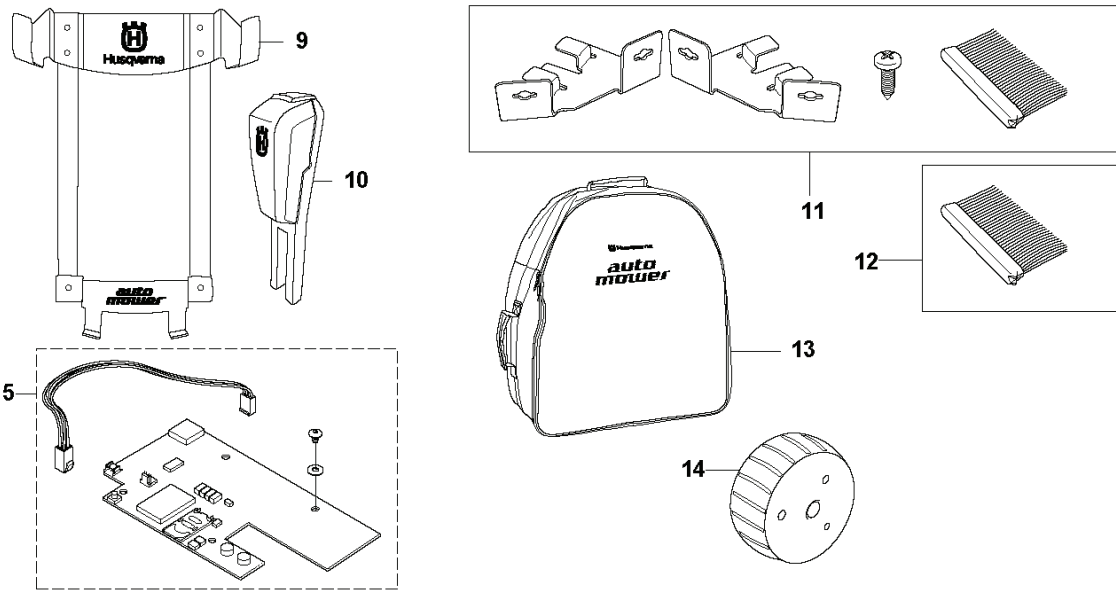

H AUTOMOWER 230 ACX ACCESSORIES

REF.	PART NO.	DESCRIPTION	REMARK	QTY.	KIT
1	535138702	BLADE SET	Carbon steel, 9pcs	1	
1	577864401	BLADE SET	Carbon steel, Blister Pack, 9pcs	1	
1	535138802	BLADE SET	Carbon steel, 30pcs	1	
1	505127802	BLADE SET	Carbon steel, 500pcs	1	
2	577606402	BLADE SET	Carbon steel, Thick, 9pcs	1	
2	577864601	BLADE SET	Carbon steel, Thick, Blister Pack, 9pcs	1	
2	577606502	BLADE SET	Carbon steel, Thick, 30pcs	1	
2	577606602	BLADE SET	Carbon steel, Thick, 300pcs	1	
3	535132302	WIRING	(USB)	1	
4	577858102	DVD		1	
5	578051302	GREASE	Yellow (300 ml)	1	
5	579381902	GREASE	Transparent (300 ml)	1	
6	578051301	GREASE	Yellow (85 ml)	1	
6	579381901	GREASE	Transparent (85 ml)	1	
7	522736501	ADAPTER	code transfer unit	1	
8	577606801	TEST EQUIPMENT		1	
9	504821301	WALL HANGER		1	
10	522425801	BOOSTER		1	
11	505132701	BRUSH KIT	Incl Brush, 6pcs	1	
11	577865001	BRUSH KIT	Incl Brush, Blister Pack, 6pcs	1	
12	505132801	BRUSH	6pcs	1	
13	522916701	BAG		1	
14	575231702	WHEEL KIT	(400g)	1	
14	577865101	WHEEL KIT	(400g), Blister pack, 2pcs	1	
15	575242402	GPS MODULE	compl GPS module	1	
16	504821401	HOUSING	compl	1	
17	575238601	SCREW KIT	6pcs	1	16
18	505250701	KIT		2	16
19	505188101	LOCKWASHER		2	16
20	505123601	PEN		4	16
21	505229401	WASHER		1	16
22	505123201	HOUSING		1	16