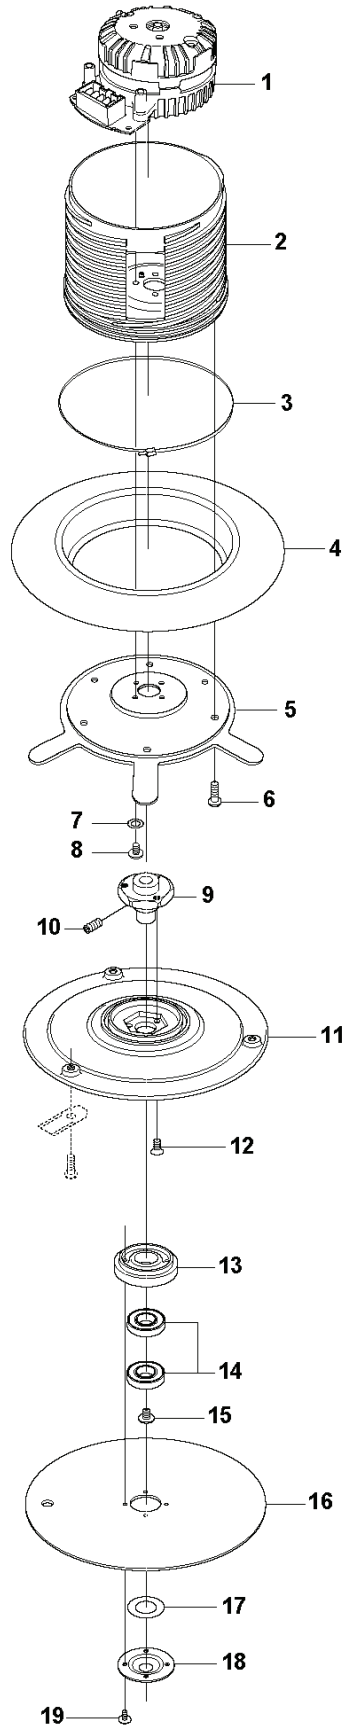

230 ACX, 2013-06

SPARE PARTS LIST

H AUTOMOWER 230 ACX ACCESSORIES

REF.	PART NO.	DESCRIPTION	REMARK	QTY.	KIT
1	535138702	BLADE SET	Carbon steel, 9pcs	1	
1	577864401	BLADE SET	Carbon steel, Blister Pack, 9pcs	1	
1	535138802	BLADE SET	Carbon steel, 30pcs	1	
1	505127802	BLADE SET	Carbon steel, 500pcs	1	
2	577606402	BLADE SET	Carbon steel, Thick, 9pcs	1	
2	577864601	BLADE SET	Carbon steel, Thick, Blister Pack, 9pcs	1	
2	577606502	BLADE SET	Carbon steel, Thick, 30pcs	1	
2	577606602	BLADE SET	Carbon steel, Thick, 300pcs	1	
3	535132302	WIRING	(USB)	1	
4	577858102	DVD		1	
5	578051302	GREASE	Yellow (300 ml)	1	
5	579381902	GREASE	Transparent (300 ml)	1	
6	578051301	GREASE	Yellow (85 ml)	1	
6	579381901	GREASE	Transparent (85 ml)	1	
7	522736501	ADAPTER	code transfer unit	1	
8	577606801	TEST EQUIPMENT		1	
9	504821301	WALL HANGER		1	
10	522425801	BOOSTER		1	
11	505132701	BRUSH KIT	Incl Brush, 6pcs	1	
11	577865001	BRUSH KIT	Incl Brush, Blister Pack, 6pcs	1	
12	505132802	BRUSH	6pcs	1	
13	522916701	BAG		1	
14	575231702	WHEEL KIT	(400g)	1	
14	577865101	WHEEL KIT	(400g), Blister pack, 2pcs	1	
15	575242402	GPS MODULE	compl GPS module	1	
16	504821401	HOUSING	compl	1	
17	575238601	SCREW KIT	6pcs	1	16
18	505250701	KIT		2	16
19	505188101	LOCKWASHER		2	16
20	505123601	PEN		4	16
21	505229401	WASHER		1	16
22	505123201	HOUSING		1	16

D AUTOMOWER 230 ACX
BLADE MOTOR
& CUTTING EQUIPMENT

REF.	PART NO.	DESCRIPTION	REMARK	QTY.	KIT
1	535123601	MOTOR ASSY		1	
2	510144101	MOTOR BOWL		1	
3	525251401	TIE WRAP		1	
4	535122301	RUBBER GAITERS		1	
5	522771502	PLATE		1	
6	575543314	SCREW		6	
7	734113741	WASHER		4	
8	502239101	SCREW		4	
9	535075501	HUB		1	
10	728828501	SCREW IHSETM		1	
11	535126301	CUTTING DISC		1	
12	535130501	SCREW		3	
13	535126401	HOUSING		1	
14	535075702	BALL BEARING		1	
14	593080801	BALL BEARING	Tube 50 pcs	1	
15	535076001	SCREW		1	
16	535075901	SKID PLATE		1	
17	535082501	GASKET		1	
18	535081501	COVER WASHER		1	
19	575543310	SCREW		4	