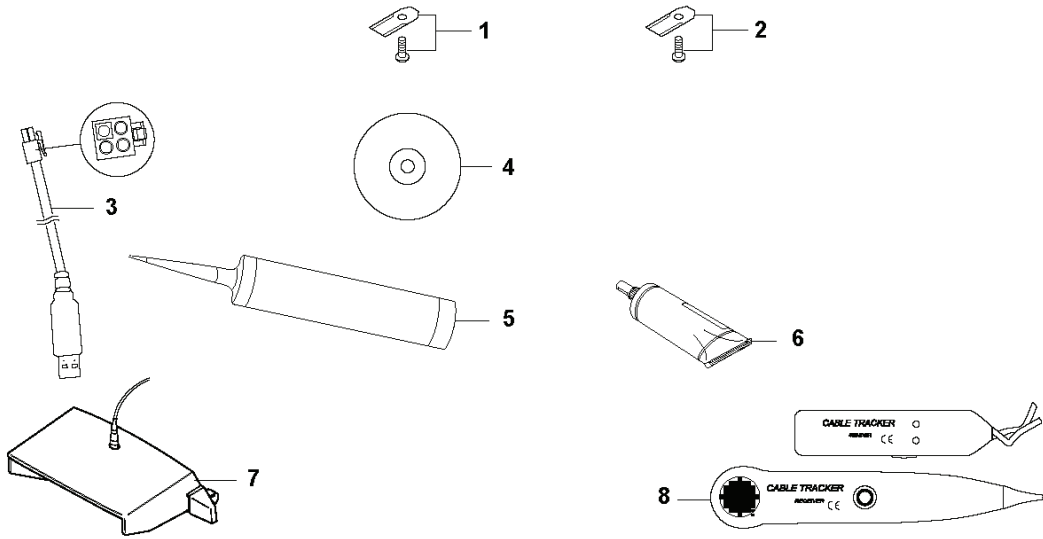

230 ACX, 2013-06

SPARE PARTS LIST

H AUTOMOWER 230 ACX ACCESSORIES

REF.	PART NO.	DESCRIPTION	REMARK	QTY.	KIT
1	535138702	BLADE SET	Carbon steel, 9pcs	1	
1	577864401	BLADE SET	Carbon steel, Blister Pack, 9pcs	1	
1	535138802	BLADE SET	Carbon steel, 30pcs	1	
1	505127802	BLADE SET	Carbon steel, 500pcs	1	
2	577606402	BLADE SET	Carbon steel, Thick, 9pcs	1	
2	577864601	BLADE SET	Carbon steel, Thick, Blister Pack, 9pcs	1	
2	577606502	BLADE SET	Carbon steel, Thick, 30pcs	1	
2	577606602	BLADE SET	Carbon steel, Thick, 300pcs	1	
3	535132302	WIRING	(USB)	1	
4	577858102	DVD		1	
5	578051302	GREASE	Yellow (300 ml)	1	
5	579381902	GREASE	Transparent (300 ml)	1	
6	578051301	GREASE	Yellow (85 ml)	1	
6	579381901	GREASE	Transparent (85 ml)	1	
7	522736501	ADAPTER	code transfer unit	1	
8	577606801	TEST EQUIPMENT		1	
9	504821301	WALL HANGER		1	
10	522425801	BOOSTER		1	
11	505132701	BRUSH KIT	Incl Brush, 6pcs	1	
11	577865001	BRUSH KIT	Incl Brush, Blister Pack, 6pcs	1	
12	505132802	BRUSH	6pcs	1	
13	522916701	BAG		1	
14	575231702	WHEEL KIT	(400g)	1	
14	577865101	WHEEL KIT	(400g), Blister pack, 2pcs	1	
15	575242402	GPS MODULE	compl GPS module	1	
16	504821401	HOUSING	compl	1	
17	575238601	SCREW KIT	6pcs	1	16
18	505250701	KIT		2	16
19	505188101	LOCKWASHER		2	16
20	505123601	PEN		4	16
21	505229401	WASHER		1	16
22	505123201	HOUSING		1	16

D AUTOMOWER 230 ACX
BLADE MOTOR
& CUTTING EQUIPMENT

REF.	PART NO.	DESCRIPTION	REMARK	QTY.	KIT
1	535123601	MOTOR ASSY		1	
2	510144101	MOTOR BOWL		1	
3	525251401	TIE WRAP		1	
4	535122301	RUBBER GAITERS		1	
5	522771502	PLATE		1	
6	575543314	SCREW		6	
7	734113741	WASHER		4	
8	502239101	SCREW		4	
9	535075501	HUB		1	
10	728828501	SCREW IHSETM		1	
11	535126301	CUTTING DISC		1	
12	535130501	SCREW		3	
13	535126401	HOUSING		1	
14	535075702	BALL BEARING		1	
14	593080801	BALL BEARING	Tube 50 pcs	1	
15	535076001	SCREW		1	
16	535075901	SKID PLATE		1	
17	535082501	GASKET		1	
18	535081501	COVER WASHER		1	
19	575543310	SCREW		4	