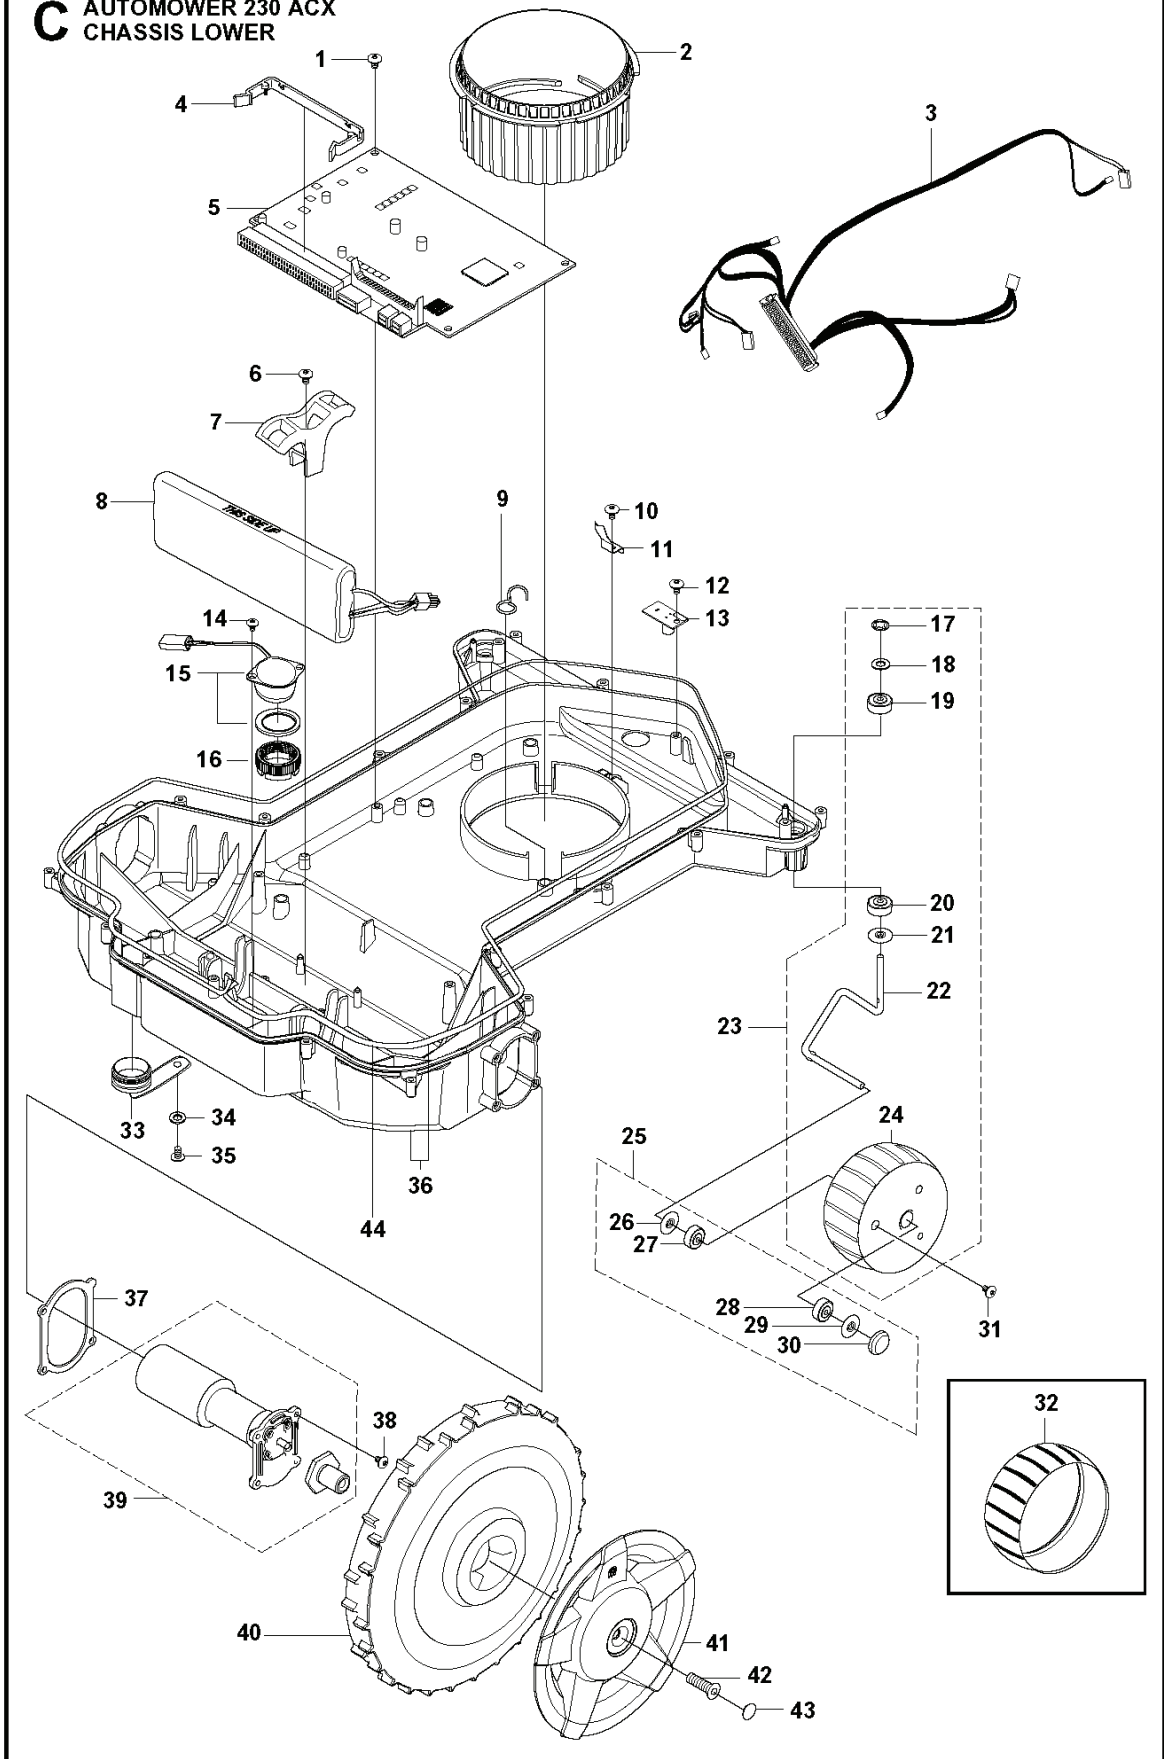

C AUTOMOWER 230 ACX
CHASSIS LOWER

REF.	PART NO.	DESCRIPTION	REMARK	QTY.	KIT
1	575543310	SCREW		4	
2	535122102	NUT		1	
3	501003703	WIRING ASSY		1	
4	578056101	CLIP		1	
4	578056102	CLIP		50	
5	592852101	PRINTED CIRCUIT ASSY		1	
6	575543314	SCREW		2	
7	544907801	BRACKET		2	
8	535120902	BATTERY		2	
9	535139601	CABLE HOLDER		1	
10	535130314	SCREW ITPANT		1	
11	535122401	LOCKING SPRING		1	
12	575543310	SCREW		2	
13	578788803	PRINTED CIRCUIT ASSY		2	
14	502859601	SCREW		2	
15	501004201	LOUD SPEAKER		1	
16	579521201	NUT		1	
17	735584109	WASHER		2	23
18	734115209	WASHER		2	23
19	593081101	BALL BEARING	Tube 50 pcs	1	
19	522505001	BALL BEARING		2	23
20	522505001	BALL BEARING		2	23
21	535087802	WASHER		2	23
22	522504801	SPINDLE		2	23
23	522664502	WHEEL KIT	compl	1	
24	575231701	WHEEL ASSY		2	23
25	523343701	BEARING KIT	compl	1	23
26	535087802	WASHER		2	
27	522505001	BALL BEARING		2	
28	522505001	BALL BEARING		2	
29	535087802	WASHER		2	
30	521933101	COVER WASHER		2	
31	575507601	SCREW ITPANT		6	
32	574449801	WHEEL		2	
33	574427402	PLUG		1	
34	734113741	WASHER		1	
35	575543314	SCREW		1	
36	575943901	CHASSIS		1	
37	535139203	GASKET		2	
38	575543316	SCREW		8	
39	544907003	WHEEL MOTOR ASSY	compl	2	
40	544905804	REAR WHEEL		2	
41	544905102	HUB CAP		2	
42	535139401	SCREW IHCSFM		2	
43	504200801	COVER WASHER		2	
44	575986201	SEALING STRIP	10 pcs	1	
44	574874701	SEALING STRIP		1