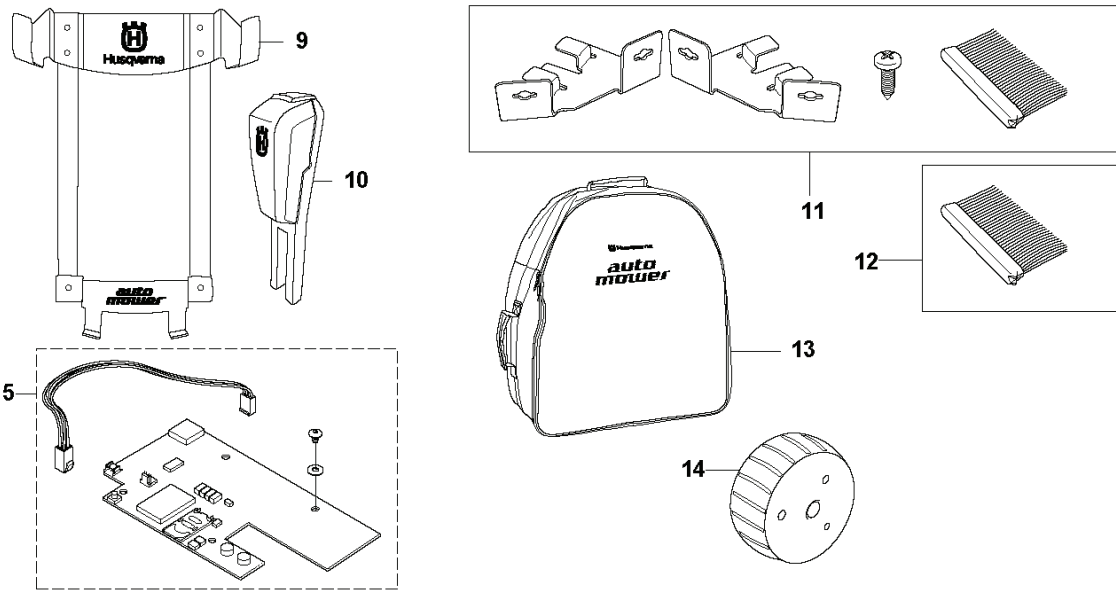

230 ACX, 2013-06

SPARE PARTS LIST

H AUTOMOWER 230 ACX ACCESSORIES

REF.	PART NO.	DESCRIPTION	REMARK	QTY.	KIT
1	535138702	BLADE SET	Carbon steel, 9pcs	1	
1	577864401	BLADE SET	Carbon steel, Blister Pack, 9pcs	1	
1	535138802	BLADE SET	Carbon steel, 30pcs	1	
1	505127802	BLADE SET	Carbon steel, 500pcs	1	
2	577606402	BLADE SET	Carbon steel, Thick, 9pcs	1	
2	577864601	BLADE SET	Carbon steel, Thick, Blister Pack, 9pcs	1	
2	577606502	BLADE SET	Carbon steel, Thick, 30pcs	1	
2	577606602	BLADE SET	Carbon steel, Thick, 300pcs	1	
3	535132302	WIRING	(USB)	1	
4	577858102	DVD		1	
5	578051302	GREASE	Yellow (300 ml)	1	
5	579381902	GREASE	Transparent (300 ml)	1	
6	578051301	GREASE	Yellow (85 ml)	1	
6	579381901	GREASE	Transparent (85 ml)	1	
7	522736501	ADAPTER	code transfer unit	1	
8	577606801	TEST EQUIPMENT		1	
9	504821301	WALL HANGER		1	
10	522425801	BOOSTER		1	
11	505132701	BRUSH KIT	Incl Brush, 6pcs	1	
11	577865001	BRUSH KIT	Incl Brush, Blister Pack, 6pcs	1	
12	505132802	BRUSH	6pcs	1	
13	522916701	BAG		1	
14	575231702	WHEEL KIT	(400g)	1	
14	577865101	WHEEL KIT	(400g), Blister pack, 2pcs	1	
15	575242402	GPS MODULE	compl GPS module	1	
16	504821401	HOUSING	compl	1	
17	575238601	SCREW KIT	6pcs	1	16
18	505250701	KIT		2	16
19	505188101	LOCKWASHER		2	16
20	505123601	PEN		4	16
21	505229401	WASHER		1	16
22	505123201	HOUSING		1	16