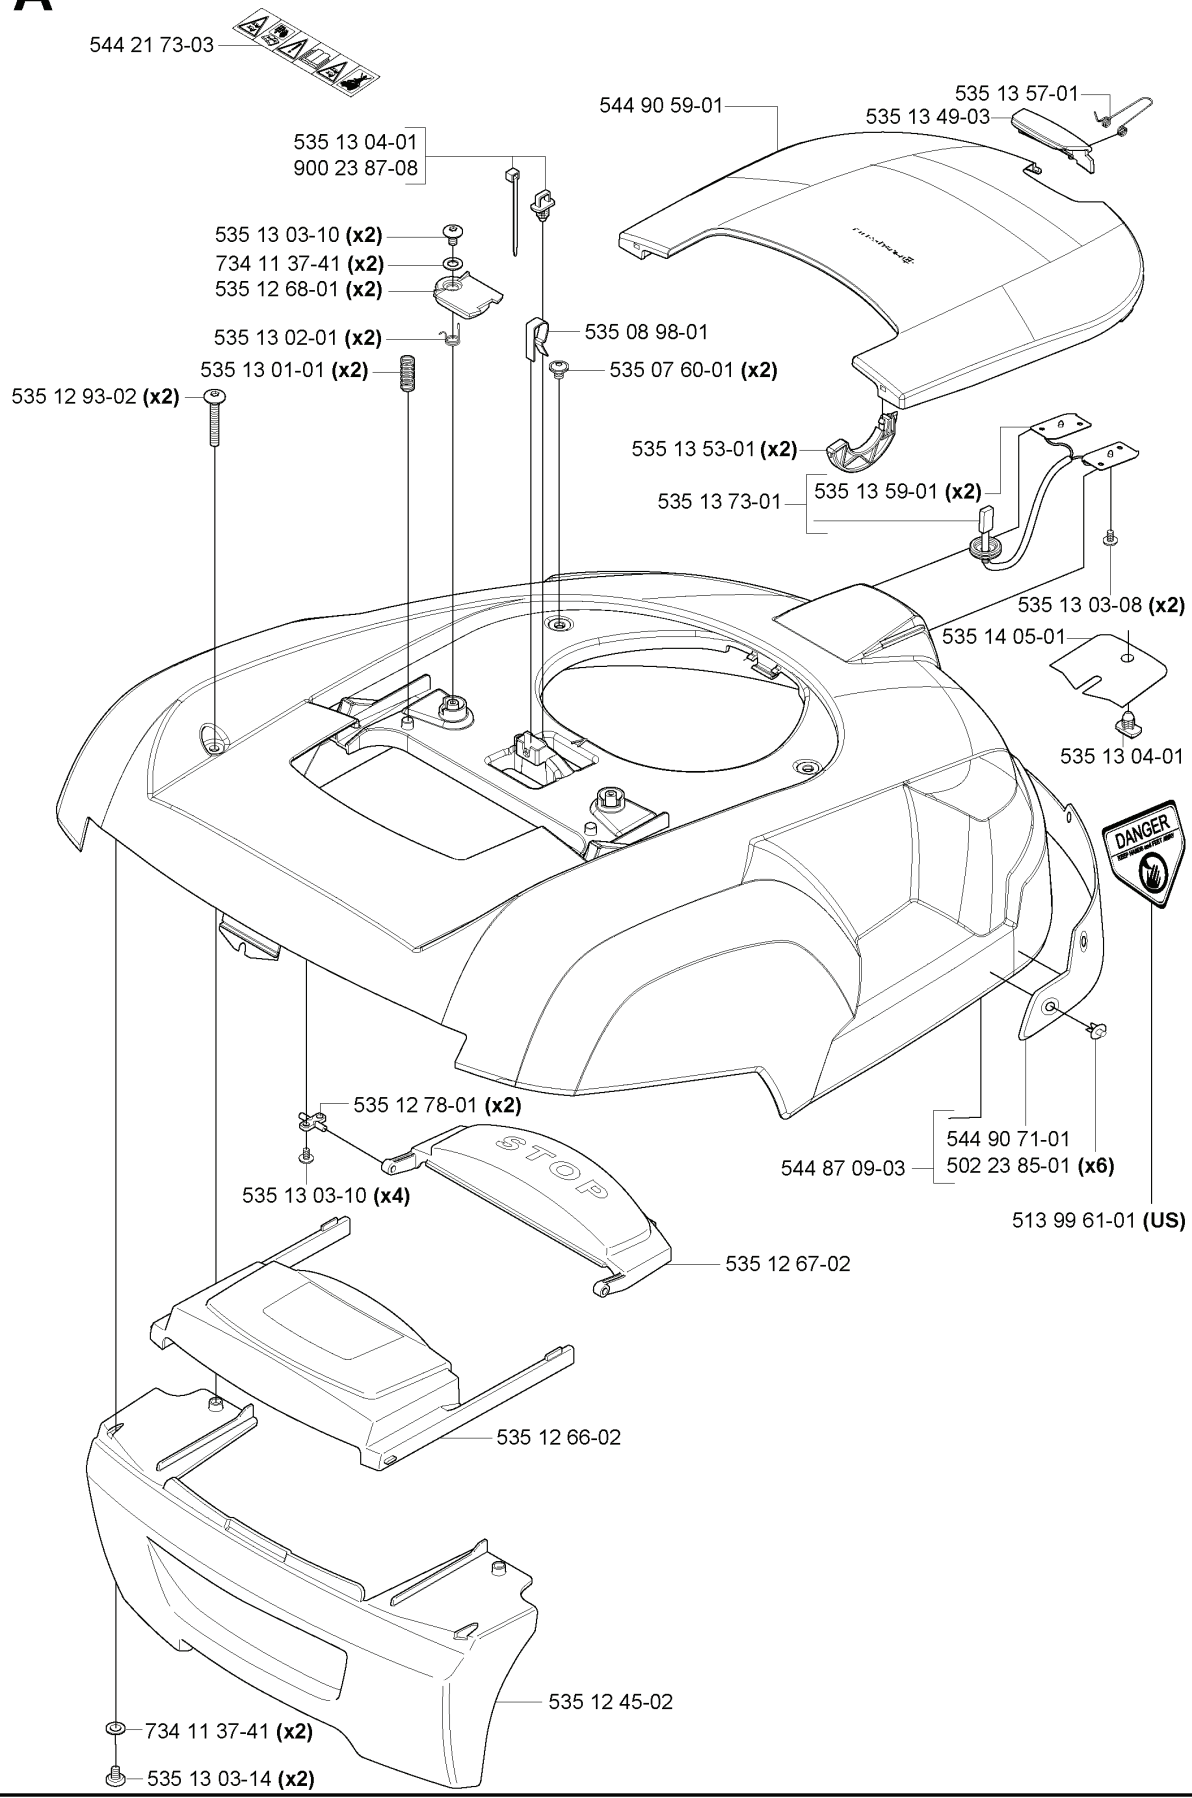

# **SPARE PARTS LIST**

**A**

REF.	PART NO.	DESCRIPTION	REMARK	QTY.	KIT
544 21 73-03	544217303	LABEL		1	
535 13 04-01	535130401	ANCHOR		1	
900 23 87-08	900238708	TIE WRAP		1	
535 13 03-10	535130310	SCREW ITPANT		2	
535 12 68-01	535126801	CLAMP		2	
535 13 02-01	535130201	TORSION SPRING		2	
535 13 01-01	535130101	SPRING		2	
535 12 93-02	535129302	SCREW IHANM		2	
535 12 78-01	535127801	SHAFT		2	
535 12 66-02	535126602	COVER		1	
734 11 37-41	734113741	WASHER		2	
535 13 03-14	535130314	SCREW ITPANT		2	
535 12 45-02	535124502	MAIN BODY		1	
535 12 67-02	535126702	SWITCH		1	
544 87 09-03	544870903	MAIN BODY		1	
513 99 61-01	513996101	DECAL		1	
502 23 85-01	502238501	RIVET		6	
544 90 71-01	544907101	BUMPER		1	
535 14 05-01	535140501	PROTECTIVE WASHER		1	
535 13 03-08	535130308	SCREW ITPANT		2	
535 13 59-01	535135901	CHARGING PLATE		2	
535 13 73-01	535137301	WIRING		1	
535 13 53-01	535135301	PIVOT		2	
535 07 60-01	535076001	SCREW		2	
535 08 98-01	535089801	CLIP		1	
544 90 59-01	544905901	COVER		1	
535 13 49-03	535134903	LOCK		1	
535 13 57-01	535135701	TORSION SPRING		1	

501 98 03-02 (150 m)

544 17 75-01

535 13 16-01

---

REF.	PART NO.	DESCRIPTION	REMARK	QTY.	KIT
501 00 44-01	501004401	POWER UNIT		1	
501 00 44-02	501004402	POWER UNIT		1	
501 00 44-03	501004403	POWER UNIT		1	
501 00 44-04	501004404	TRANSFORMER		1	
535 12 73-02	535127302	CABLE		1	
535 12 90-01	535129001	CONNECTOR		1	
501 98 02-01	501980201	COUPLER		1	
544 17 75-01	544177501	MEASURING TAPE		1	
535 13 16-01	535131601	LABEL		1	
501 98 03-02	501980302	WIRE		1	
501 98 03-01	501980301	WIRE		1	
535 08 89-01	535088901	STAPLE		1	
504 04 97-01	504049701	STAPLE		1	