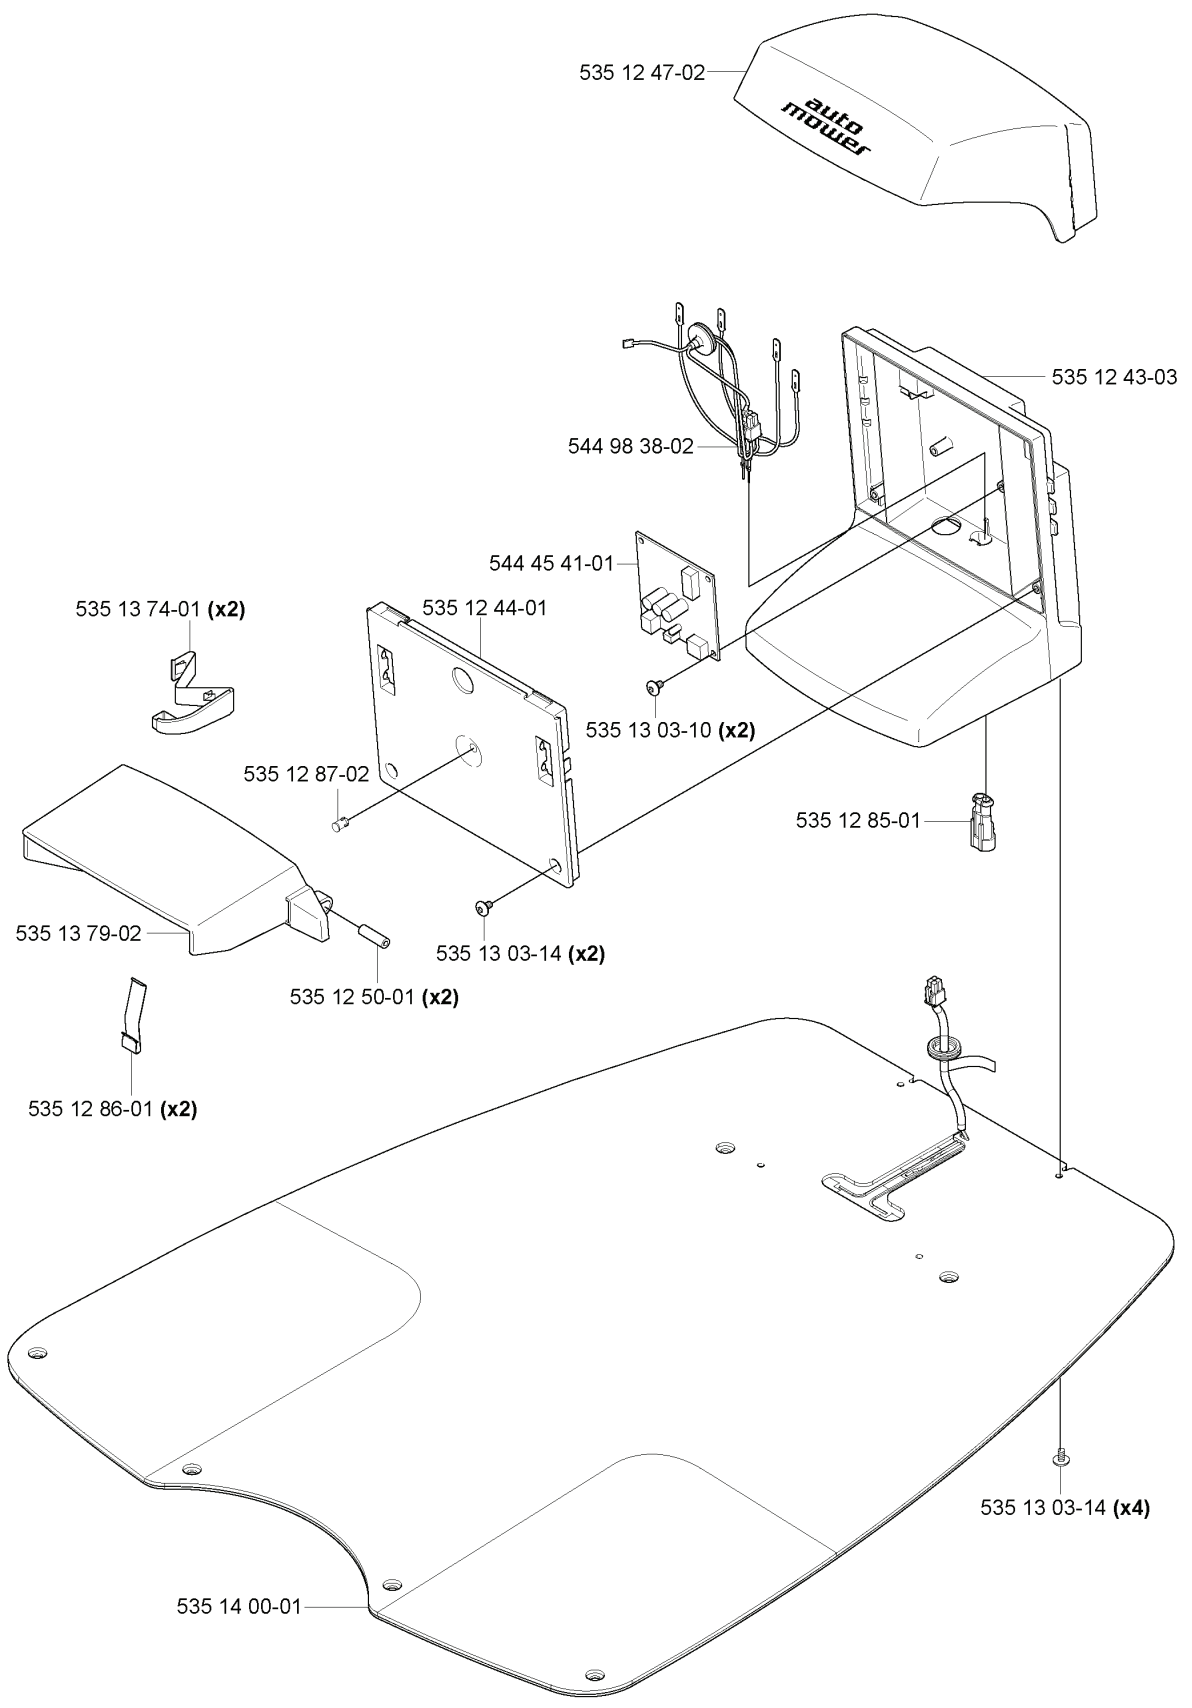

501 98 03-02 (150 m)

544 17 75-01

535 13 16-01

---

REF.	PART NO.	DESCRIPTION	REMARK	QTY.	KIT
501 00 44-01	501004401	POWER UNIT		1	
501 00 44-02	501004402	POWER UNIT		1	
501 00 44-03	501004403	POWER UNIT		1	
501 00 44-04	501004404	TRANSFORMER		1	
535 12 73-02	535127302	CABLE		1	
535 12 90-01	535129001	CONNECTOR		1	
501 98 02-01	501980201	COUPLER		1	
544 17 75-01	544177501	MEASURING TAPE		1	
535 13 16-01	535131601	LABEL		1	
501 98 03-02	501980302	WIRE		1	
501 98 03-01	501980301	WIRE		1	
535 08 89-01	535088901	STAPLE		1	
504 04 97-01	504049701	STAPLE		1	

**D**

REF.	PART NO.	DESCRIPTION	REMARK	QTY.	KIT
535 12 36-01	535123601	MOTOR ASSY		1	
535 12 20-01	535122001	MOTOR BOWL		1	
734 11 37-41	734113741	WASHER		4	
502 23 91-01	502239101	SCREW		4	
728 82 85-01	728828501	SCREW IHSETM		1	
535 13 85-01	535138501	KIT		1	
535 13 03-10	535130310	SCREW ITPANT		4	
535 08 15-01	535081501	COVER WASHER		1	
535 08 25-01	535082501	GASKET		1	
535 07 59-01	535075901	SKID PLATE		1	
535 07 60-01	535076001	SCREW		1	
535 07 57-02	535075702	BALL BEARING		1	
535 07 57-02	593080801	BALL BEARING	Tube 50 pcs	1	
535 12 64-01	535126401	HOUSING		1	
535 13 05-01	535130501	SCREW		3	
535 12 63-01	535126301	CUTTING DISC		1	
535 07 55-01	535075501	HUB		1	
535 12 23-01	535122301	RUBBER GAITERS		1	

**E** compl 504 05 37-01

---

REF.	PART NO.	DESCRIPTION	REMARK	QTY.	KIT
5040537-01	504053701	CHARGING STATION		1	
5351374-01	535137401	CHARGING PLATE		2	
5351379-02	535137902	RETAINER		1	
5351286-01	535128601	SPRING PLATE		2	
5351400-01	535140001	FRAME PLATE		1	
5351303-14	535130314	SCREW ITPANT		4	
5351250-01	535125001	PEN		2	
5351287-02	535128702	DIODE LENS		1	
5351285-01	535128501	CONTACT		1	
5351303-10	535130310	SCREW ITPANT		2	
5351244-01	535124401	HUB CAP		1	
5444541-01	544454101	CIRCUIT BOARD ASSY		1	
5449838-02	544983802	WIRING ASSY		1	
5351243-03	535124303	BODY		1	
5351247-02	535124702	COVER		1	