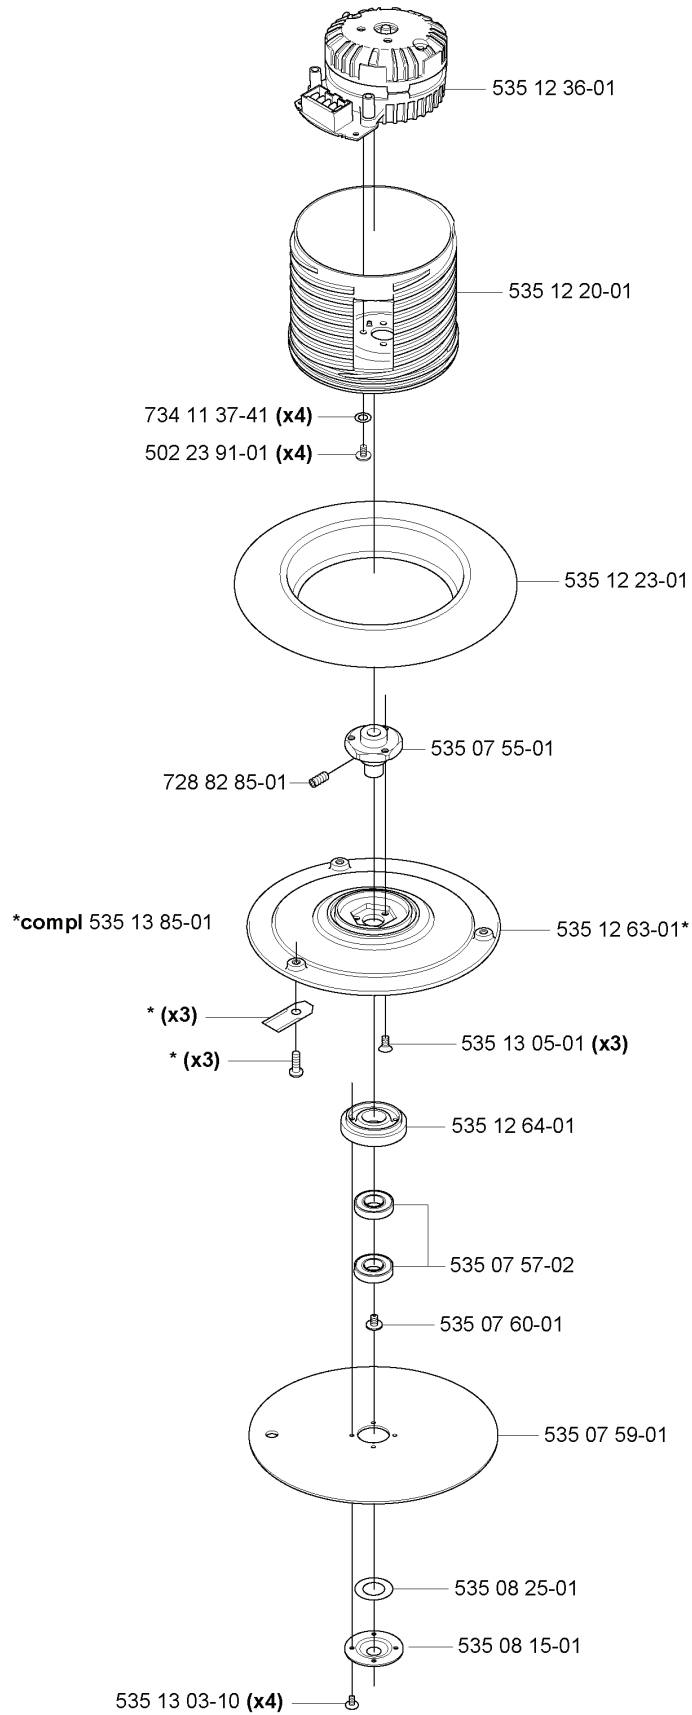

501 98 03-02 (150 m)

544 17 75-01

535 13 16-01

---

REF.	PART NO.	DESCRIPTION	REMARK	QTY.	KIT
501 00 44-01	501004401	POWER UNIT		1	
501 00 44-02	501004402	POWER UNIT		1	
501 00 44-03	501004403	POWER UNIT		1	
501 00 44-04	501004404	TRANSFORMER		1	
535 12 73-02	535127302	CABLE		1	
535 12 90-01	535129001	CONNECTOR		1	
501 98 02-01	501980201	COUPLER		1	
544 17 75-01	544177501	MEASURING TAPE		1	
535 13 16-01	535131601	LABEL		1	
501 98 03-02	501980302	WIRE		1	
501 98 03-01	501980301	WIRE		1	
535 08 89-01	535088901	STAPLE		1	
504 04 97-01	504049701	STAPLE		1	

**D**

REF.	PART NO.	DESCRIPTION	REMARK	QTY.	KIT
535 12 36-01	535123601	MOTOR ASSY		1	
535 12 20-01	535122001	MOTOR BOWL		1	
734 11 37-41	734113741	WASHER		4	
502 23 91-01	502239101	SCREW		4	
728 82 85-01	728828501	SCREW IHSETM		1	
535 13 85-01	535138501	KIT		1	
535 13 03-10	535130310	SCREW ITPANT		4	
535 08 15-01	535081501	COVER WASHER		1	
535 08 25-01	535082501	GASKET		1	
535 07 59-01	535075901	SKID PLATE		1	
535 07 60-01	535076001	SCREW		1	
535 07 57-02	535075702	BALL BEARING		1	
535 07 57-02	593080801	BALL BEARING	Tube 50 pcs	1	
535 12 64-01	535126401	HOUSING		1	
535 13 05-01	535130501	SCREW		3	
535 12 63-01	535126301	CUTTING DISC		1	
535 07 55-01	535075501	HUB		1	
535 12 23-01	535122301	RUBBER GAITERS		1	

**E** compl 504 05 37-01

---

REF.	PART NO.	DESCRIPTION	REMARK	QTY.	KIT
5040537-01	504053701	CHARGING STATION		1	
5351374-01	535137401	CHARGING PLATE		2	
5351379-02	535137902	RETAINER		1	
5351286-01	535128601	SPRING PLATE		2	
5351400-01	535140001	FRAME PLATE		1	
5351303-14	535130314	SCREW ITPANT		4	
5351250-01	535125001	PEN		2	
5351287-02	535128702	DIODE LENS		1	
5351285-01	535128501	CONTACT		1	
5351303-10	535130310	SCREW ITPANT		2	
5351244-01	535124401	HUB CAP		1	
5444541-01	544454101	CIRCUIT BOARD ASSY		1	
5449838-02	544983802	WIRING ASSY		1	
5351243-03	535124303	BODY		1	
5351247-02	535124702	COVER		1	