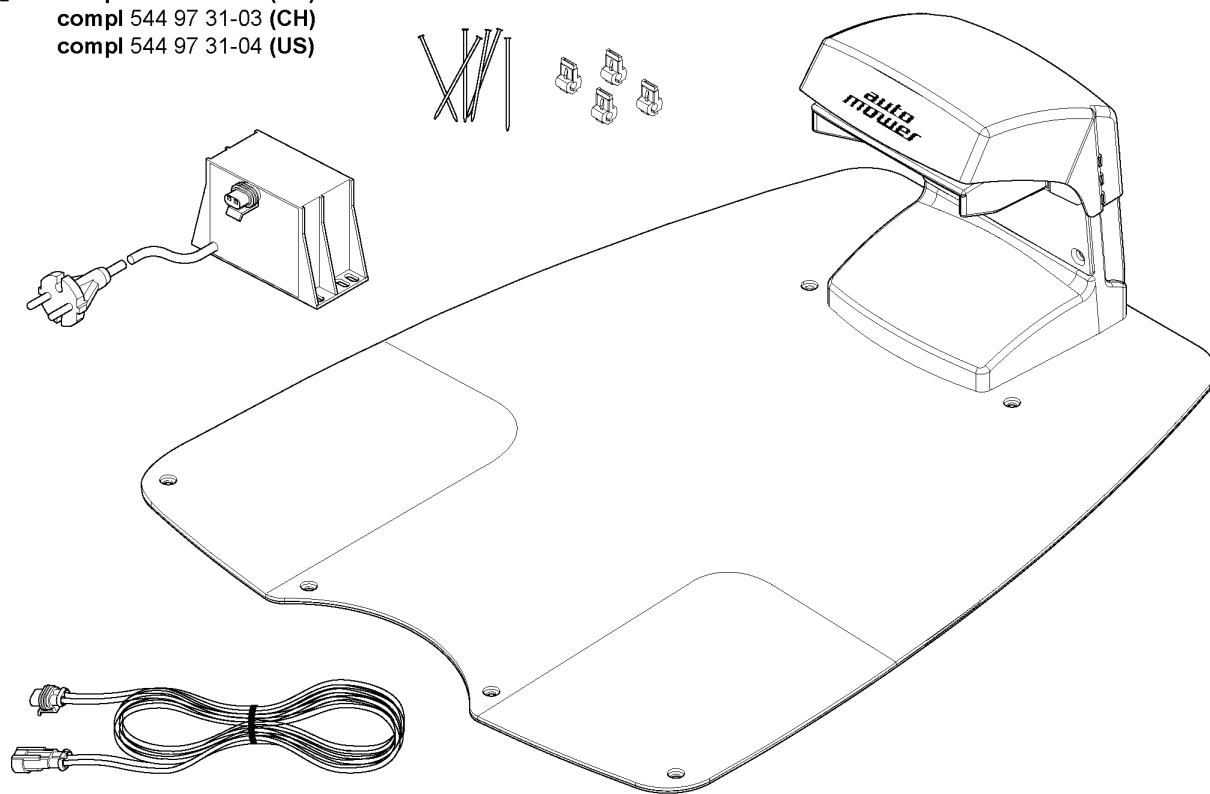

F compl 544 97 31-01 (EU)
compl 544 97 31-02 (UK)
compl 544 97 31-03 (CH)
compl 544 97 31-04 (US)