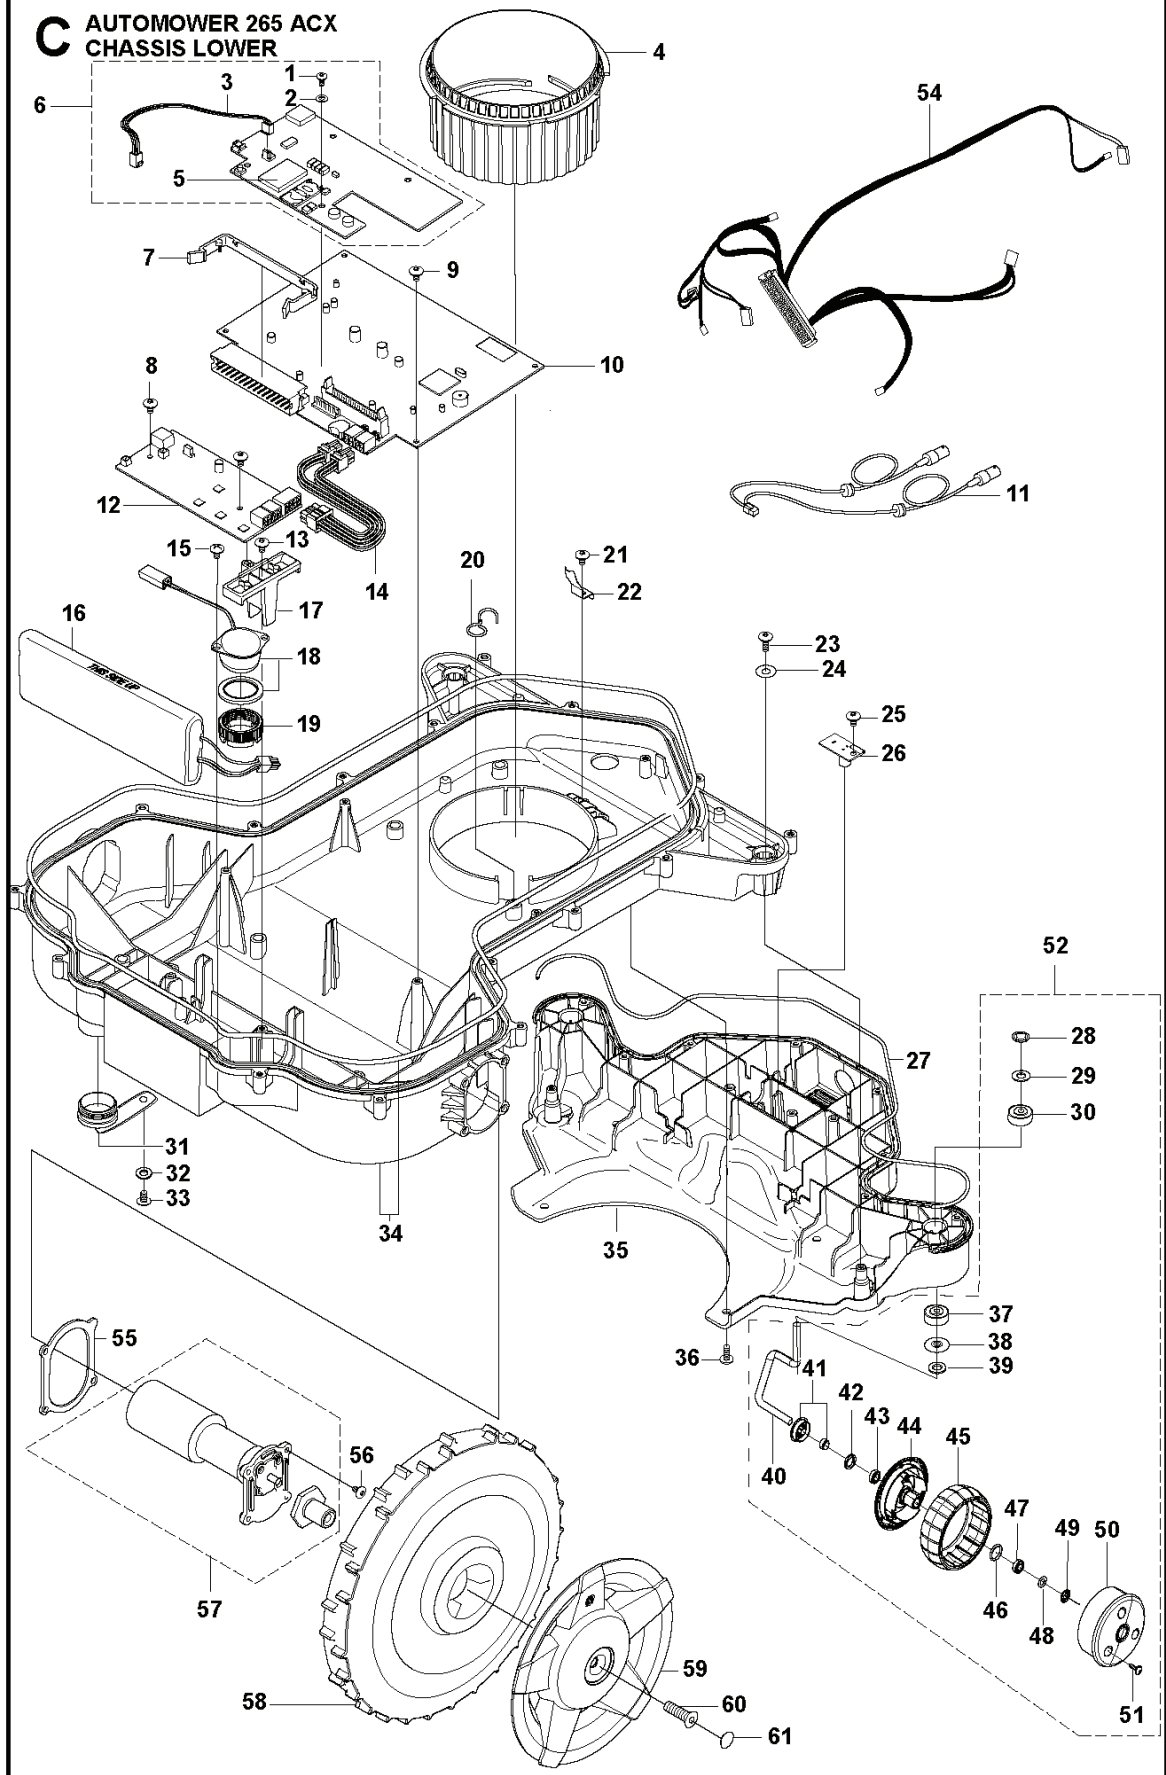

**C AUTOMOWER 265 ACX
CHASSIS LOWER**

REF.	PART NO.	DESCRIPTION	REMARK	QTY.	KIT
1	522597101	SCREW		2	6
2	522597201	WASHER		2	6
3	576219401	WIRING ASSY		1	6
4	535122102	NUT		1	
5	576381001	BATTERY		1	6
6	575242403	GPS MODULE		1	
7	578056101	CLIP		1	
7	578056102	CLIP	50 pcs	1	
8	575543312	SCREW	Yellow 12mm	2	
9	575543310	SCREW	Silver 10mm	4	
10	578974301	PRINTED CIRCUIT ASSY		1	
11	523056002	WIRING ASSY		1	
12	581757802	CIRCUIT BOARD ASSY		1	
13	575543314	SCREW	Grey 14mm	2	
14	578898401	LOOM		1	
15	502859601	SCREW		2	
16	597213201	BATTERY		2	
16	597213301	CABLE ASSY	Included in 597 21 32-01	1	
17	579734201	BRACKET		2	
18	501004201	LOUD SPEAKER		1	
19	579521201	NUT		1	
20	535139601	CABLE HOLDER		1	
21	535130314	SCREW ITXPANT		2	
22	535122402	LOCKING SPRING		2	
23	575543314	SCREW	Grey 14mm	2	
24	734113741	WASHER		2	
25	575543310	SCREW	Silver 10mm	2	
26	592852201	PRINTED CIRCUIT ASSY		2	
27	522039301	SEALING RING		1	
28	576019301	LOCKWASHER		2	52
29	580764601	WASHER		2	52
30	597795601	BALL BEARING	Tube 50 pcs	1	
30	580605101	BALL BEARING		2	52
31	574427402	PLUG		1	
32	734113741	WASHER		1	
33	575543314	SCREW	Grey 14mm	1	
34	575943902	CHASSIS		1	
36	575543314	SCREW	Grey 14mm	4	
35	510086702	BRACKET		1	
37	597795601	BALL BEARING	Tube 50 pcs	1	
37	580605101	BALL BEARING		2	52
38	535087803	WASHER		2	52
39	580764601	WASHER		2	52
40	505193502	SPINDLE		2	52
41	581621501	SHIELD KIT		2	52
42	580487101	SEALING		2	52
43	580605101	BALL BEARING		2	52
43	597795601	BALL BEARING	Tube 50 pcs	1	
44	579457101	WHEEL		2	52
45	574449801	WHEEL		2	52
46	580445101	O-RING		2	52
47	580605101	BALL BEARING		2	52
47	597795601	BALL BEARING	Tube 50 pcs	1	
48	580764601	WASHER		2	52
49	576019301	LOCKWASHER		2	52
50	579457201	WHEEL		2	52
51	575543314	SCREW	Grey 14mm	6	52
52	574300303	WHEEL KIT		2	
54	501003704	MAIN WIRING		1	
55	535139203	GASKET		2	57
56	575543316	SCREW	Orange 16mm	8	
57	544907003	WHEEL MOTOR ASSY		2	
58	544905804	REAR WHEEL		2	
59	544905102	HUB CAP		2	
60	535139401	SCREW IHCSFM	M8x14	2	
61	504200801	COVER WASHER		2