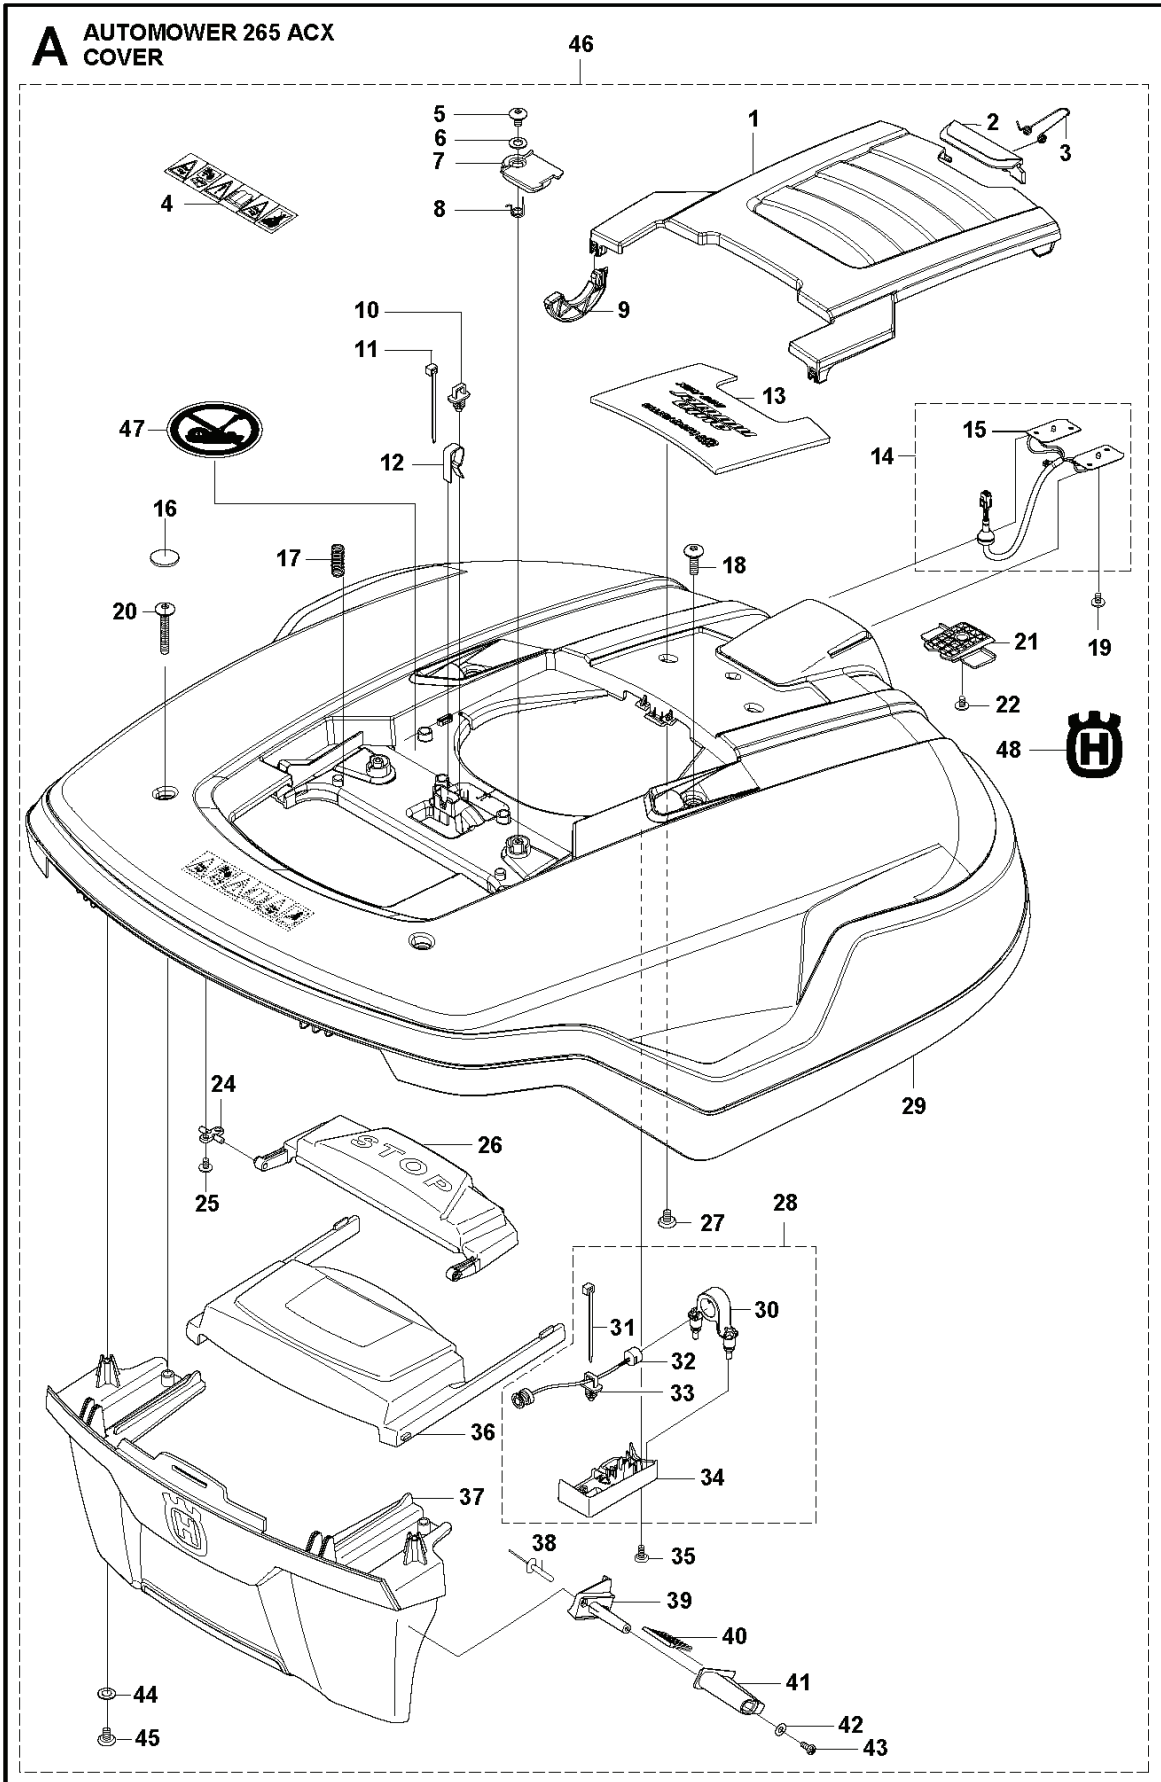

A AUTOMOWER 265 ACX
COVER

REF.	PART NO.	DESCRIPTION	REMARK	QTY.	KIT
1	510143801	LID		1	
2	510143901	LATCH		1	
3	535135701	TORSION SPRING		1	
4	522792702	LABEL		1	
5	575543310	SCREW	Silver 10mm	2	
6	734113741	WASHER		2	
7	535126801	CLAMP		2	
8	535130201	TORSION SPRING		2	
9	535135301	PIVOT		2	
10	535130401	ANCHOR		1	
11	900238708	TIE WRAP		1	
12	535089801	CLIP		1	
13	578785801	PLATE		1	
14	535137304	WIRING		1	
15	535135901	CHARGING PLATE		2	14
16	521936101	COVER WASHER		4	
17	535130101	SPRING		2	
18	535129303	SCREW IH-PANM	M6x25	2	
19	575543306	SCREW	White 6mm	2	
20	535129307	SCREW IH-PANM	M6x63	2	
21	521936001	SPACER		1	
22	575543312	SCREW	Yellow 12mm	1	
24	535127801	SHAFT		2	
25	575543310	SCREW	Silver 10mm	4	
26	510144001	BUTTON		1	
27	575543312	SCREW	Yellow 12mm	2	
28	578903301	KIT		1	
29	510143402	MAIN BODY		1	
30	578893701	SUPPORT		1	28
31	900238708	TIE WRAP		1	28
32	523055902	WIRING ASSY		2	28
33	535130401	ANCHOR		1	28
34	578893501	BRACKET	right	1	28
34	578893502	BRACKET	left	1	28
35	575543314	SCREW	Grey 14mm	4	
36	535126602	COVER		1	
37	510143702	MAIN BODY		1	
38	505161601	RIVET		4	
39	575491801	BRACKET	right	1	
39	575497101	BRACKET	left	1	
40	505132502	BRUSH		2	
41	575491001	BRUSH HOLDER		2	
42	734113741	WASHER		2	
43	575543314	SCREW	Grey 14mm	2	
44	734113741	WASHER		2	
45	535130340	SCREW ITPANT		2	
46	580292602	BODY KIT		1	
47	586291001	LABEL	""Do not wash"" (10 pcs)"	1	
48	587423501	DECAL		1