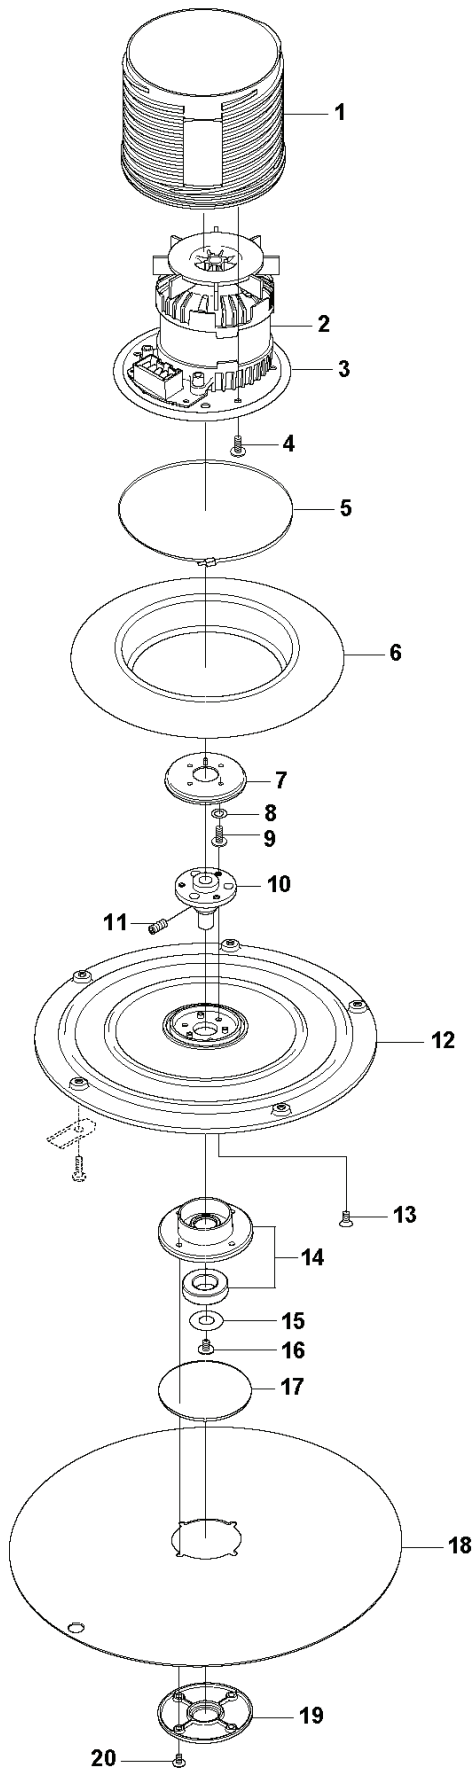

D AUTOMOWER 265 ACX
BLADE MOTOR
& CUTTING EQUIPMENT

REF.	PART NO.	DESCRIPTION	REMARK	QTY.	KIT
1	510144101	MOTOR BOWL		1	
2	522510602	CUTTING ENGINE		1	
3	510144201	DISC		1	
4	575543314	SCREW	Grey 14mm	6	
5	525251401	TIE WRAP		1	
6	535122301	RUBBER GAITERS		1	
7	510066201	COLLAR		1	
8	735214601	LOCKWASHER		1	
9	502239101	SCREW		1	
10	575521601	HUB		1	
11	728836001	SCREW IHSETM	M6x6	1	
12	510058602	DISC		1	
13	535130501	SCREW	M4x8	3	
14	577357601	BEARING		1	
15	734181459	WASHER		1	
16	535076001	SCREW	M6x8	1	
17	575547201	O-RING		1	
18	575521901	SKID PLATE		1	
19	575521801	BEARING COVER		1	
20	586012401	SCREW IHSCM		4