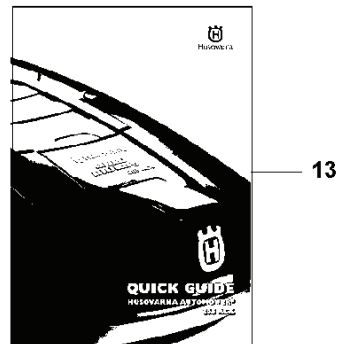

H AUTOMOWER 265 ACX ACCESSORIES

REF.	PART NO.	DESCRIPTION	REMARK	QTY.	KIT
1	577864603	BLADE SET	Long life - Safety blade, 9pcs Blister pack	1	
1	577606505	BLADE SET	Long life - Safety blade, 45pcs	1	
1	577606604	BLADE SET	Long life - Safety blade, 300pcs	1	
3	535132302	WIRING	USB	1	
4	577858103	DVD	AUTOCHECK EXP DVD	1	
6	579381902	GREASE	300 ml	1	
7	579381901	GREASE	85 ml	1	
8	577606801	TEST EQUIPMENT		1	
9	522425801	BOOSTER		1	
10	522916601	BAG		1	
11	575231702	WHEEL KIT	400g	1	
11	577865101	WHEEL KIT	400g, Blister pack, 2pcs	1	
12	115706801	OPERATOR'S MANUAL	Swedish	1	
12	115706806	OPERATOR'S MANUAL	Danish	1	
12	115706811	OPERATOR'S MANUAL	Finnish	1	
12	115706821	OPERATOR'S MANUAL	Norwegian	1	
12	115706826	OPERATOR'S MANUAL	English	1	
12	115706831	OPERATOR'S MANUAL	French	1	
12	115706832	OPERATOR'S MANUAL	French (Canada)	1	
12	115706836	OPERATOR'S MANUAL	Dutch	1	
12	115706841	OPERATOR'S MANUAL	Italian	1	
12	115706846	OPERATOR'S MANUAL	Spanish	1	
12	115706851	OPERATOR'S MANUAL	German	1	
12	115706856	OPERATOR'S MANUAL	Russian	1	
12	115706858	OPERATOR'S MANUAL	Hungarian	1	
12	115706859	OPERATOR'S MANUAL	Portuguese	1	
12	115706861	OPERATOR'S MANUAL	Polish	1	
12	115706863	OPERATOR'S MANUAL	Estonian	1	
12	115706864	OPERATOR'S MANUAL	Lettish	1	
12	115706865	OPERATOR'S MANUAL	Lithuanian	1	
12	115706868	OPERATOR'S MANUAL	Slovak	1	
12	115706884	OPERATOR'S MANUAL	Slovenian	1	
12	115706890	OPERATOR'S MANUAL	Czech	1	
12	115706895	OPERATOR'S MANUAL	English (EPA, CARB)	1	
12	115706896	OPERATOR'S MANUAL	Spanish (USA)	1	
13	115425501	QUICK GUIDE	Swedish	1	
13	115425506	QUICK GUIDE	Danish	1	
13	115425511	QUICK GUIDE	Finnish	1	
13	115425521	QUICK GUIDE	Norwegian	1	
13	115425526	QUICK GUIDE	English	1	
13	115425531	QUICK GUIDE	French	1	
13	115425532	QUICK GUIDE	French (Canada)	1	
13	115425536	QUICK GUIDE	Dutch	1	
13	115425541	QUICK GUIDE	Italian	1	
13	115425546	QUICK GUIDE	Spanish	1	
13	115425551	QUICK GUIDE	German	1	
13	115425556	QUICK GUIDE	Russian	1	
13	115425558	QUICK GUIDE	Hungarian	1	
13	115425559	QUICK GUIDE	Portuguese	1	
13	115425561	QUICK GUIDE	Polish	1	
13	115425563	QUICK GUIDE	Estonian	1	
13	115425564	QUICK GUIDE	Lettish	1	
13	115425565	QUICK GUIDE	Lithuanian	1	
13	115425568	QUICK GUIDE	Slovak	1	
13	115425584	QUICK GUIDE	Slovenian	1	
13	115425590	QUICK GUIDE	Czech	1	
13	115425595	QUICK GUIDE	English (EPA, CARB)	1	
13	115425596	QUICK GUIDE	Spanish (USA)	1