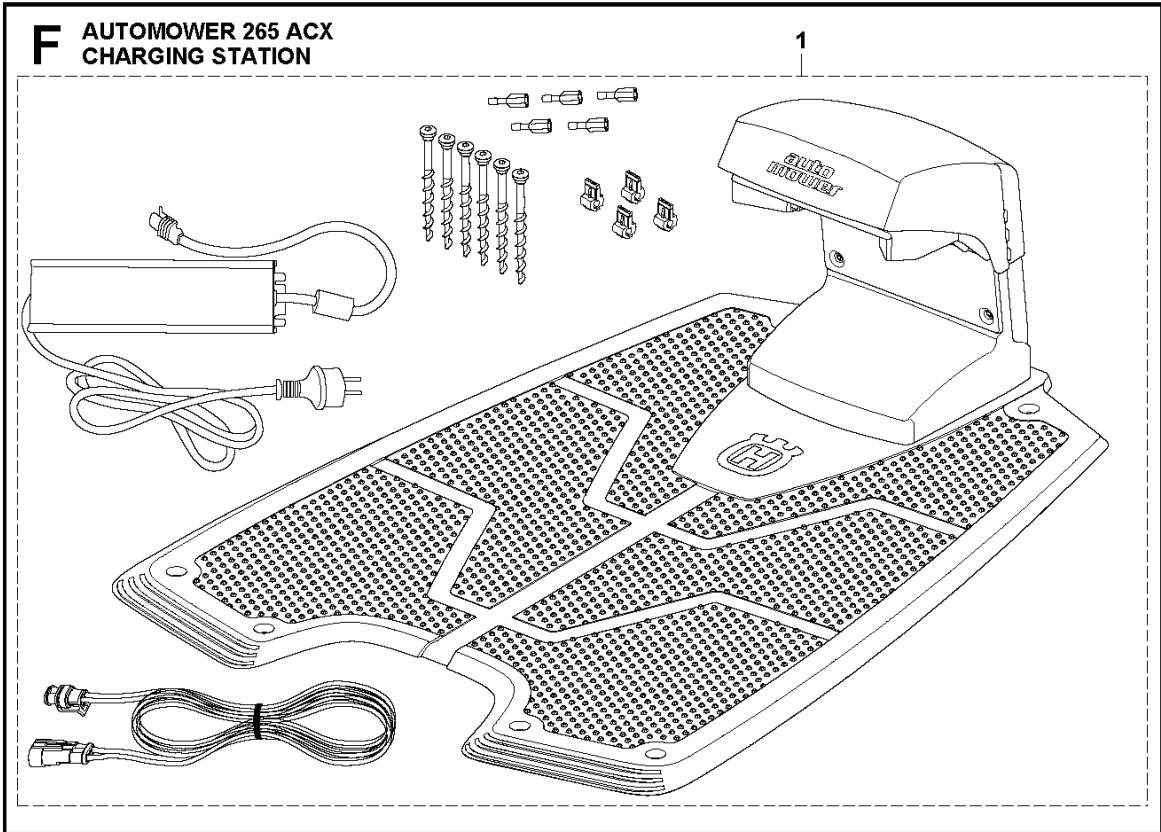

F AUTOMOWER 265 ACX
CHARGING STATION

REF.	PART NO.	DESCRIPTION	REMARK	QTY.	KIT
1	579572801	CHARGING STATION	EU	1	
1	579572802	CHARGING STATION	UK/IRL	1	
1	579572803	CHARGING STATION	CH	1	
1	579572804	CHARGING STATION	US/CA/MX	1	
1	579572805	CHARGING STATION	AU/NZ	1