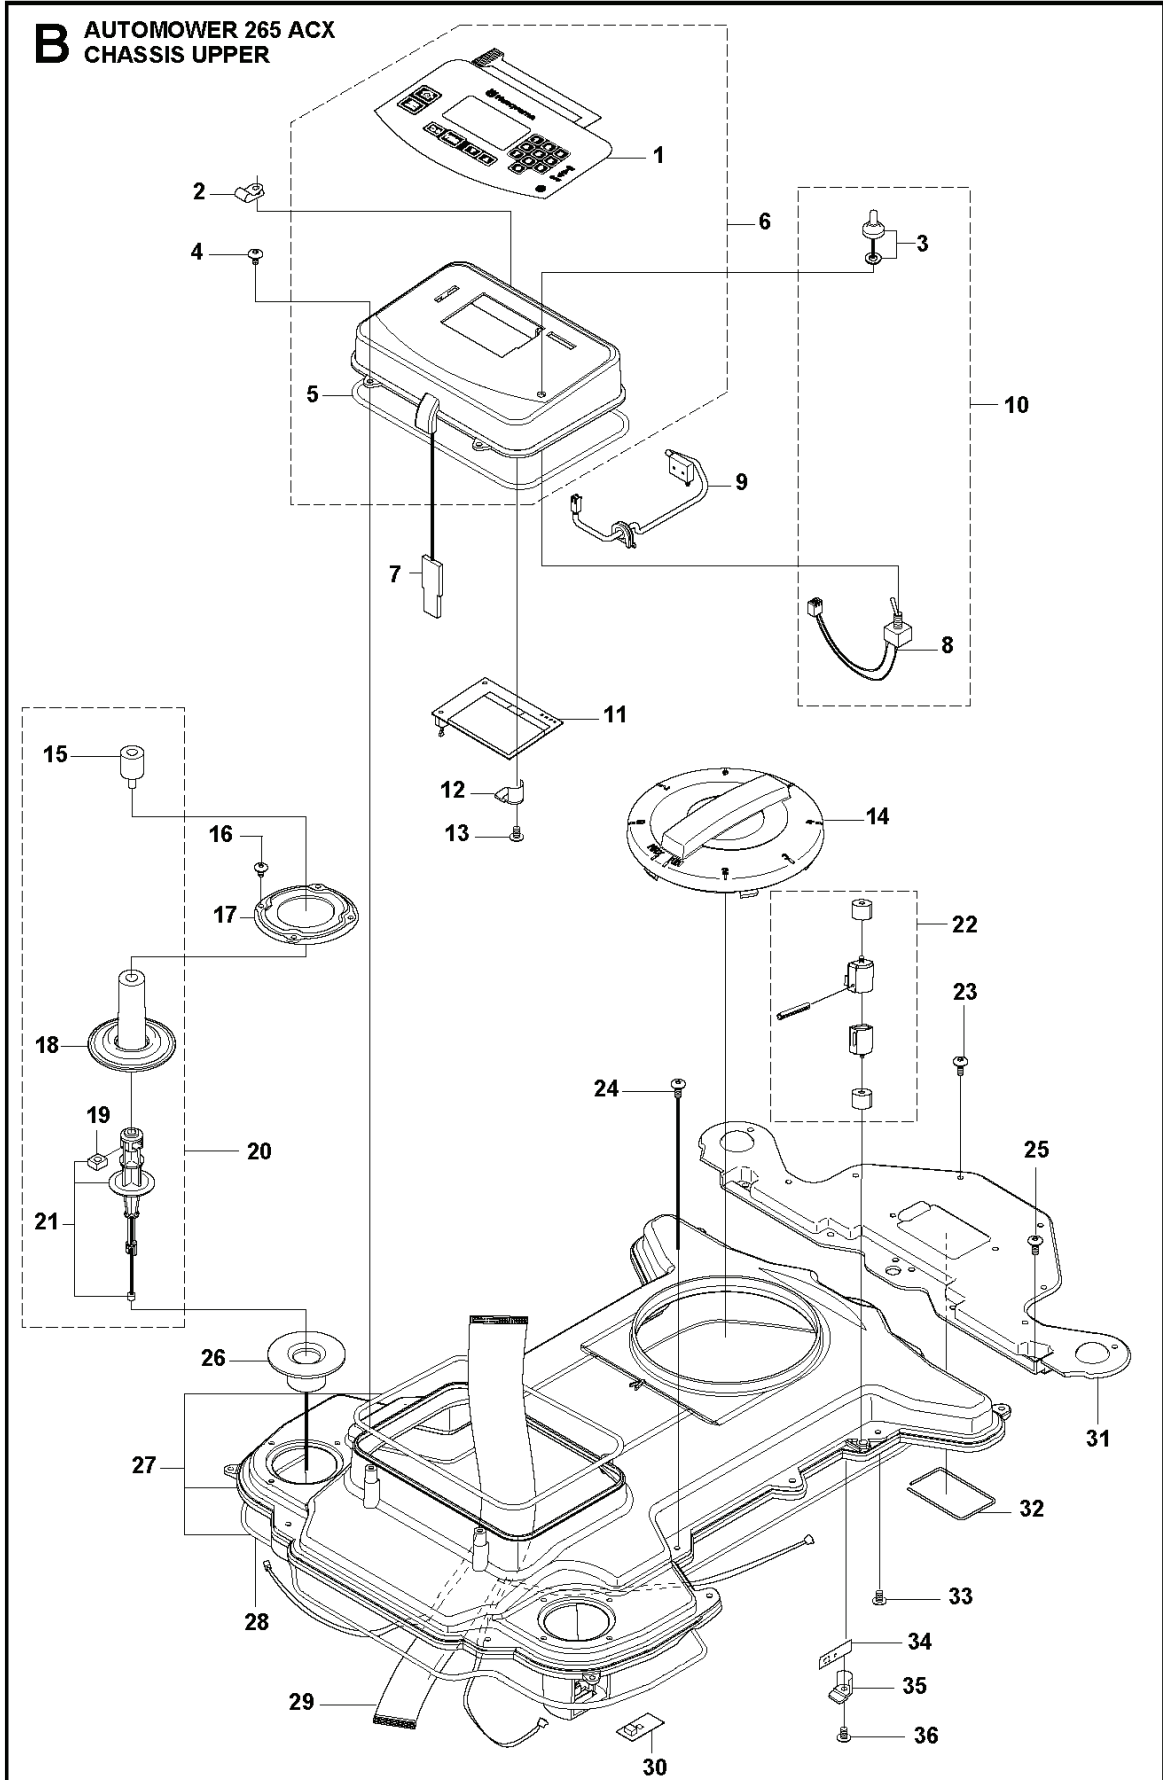

B AUTOMOWER 265 ACX
CHASSIS UPPER

REF.	PART NO.	DESCRIPTION	REMARK	QTY.	KIT
1	522985901	KEYBOARD		1	6
2	577527201	CABLE CLAMP		1	
3	535101701	SWITCH		1	10
4	574450101	SCREW ITXPANT		4	
5	575986301	SEALING STRIP	10 pcs. Ø4mm	1	6, 27
5	574874702	SEALING STRIP	Ø4mm	1	
6	575944203	DISPLAY COVER		1	
7	535144701	FILTER		1	
8	535123901	MAIN SWITCH		1	10
9	577592301	SWITCH KIT		1	
10	535123901	MAIN SWITCH		1	
11	540060303	DISPLAY		1	
12	535127901	BRACKET		1	
13	575543314	SCREW	Grey 14mm	1	
14	535122201	STEERING WHEEL		1	
15	577670602	DAMPER		2	20
16	575543314	SCREW	Grey 14mm	8	
17	505174301	DUST SEAL		2	
18	577525801	RUBBER GAITERS		1	20
19	503226601	SQUARE NUT		2	19
20	577598402	COLUMN		2	
21	579248801	COLUMN		2	20
22	544141503	SENSOR		2	
23	575543314	SCREW	Grey 14mm	10	
24	574450101	SCREW ITXPANT		12	
25	574450101	SCREW ITXPANT		4	
26	535143201	DEFLECTION LIMITER		2	
27	575943801	CHASSIS		1	
28	575986201	SEALING STRIP	10 pcs. Ø4mm	1	27
28	574874701	SEALING STRIP	Ø4mm	1	
29	544126901	WIRING ASSY		1	
30	578789001	PRINTED CIRCUIT ASSY		2	
31	510086601	BRACKET		1	
32	522039302	SEALING RING		1	
33	535076002	SCREW	M6x10	2	
34	578789001	PRINTED CIRCUIT ASSY		1	
35	535127901	BRACKET		1	
36	575543314	SCREW	Grey 14mm	1