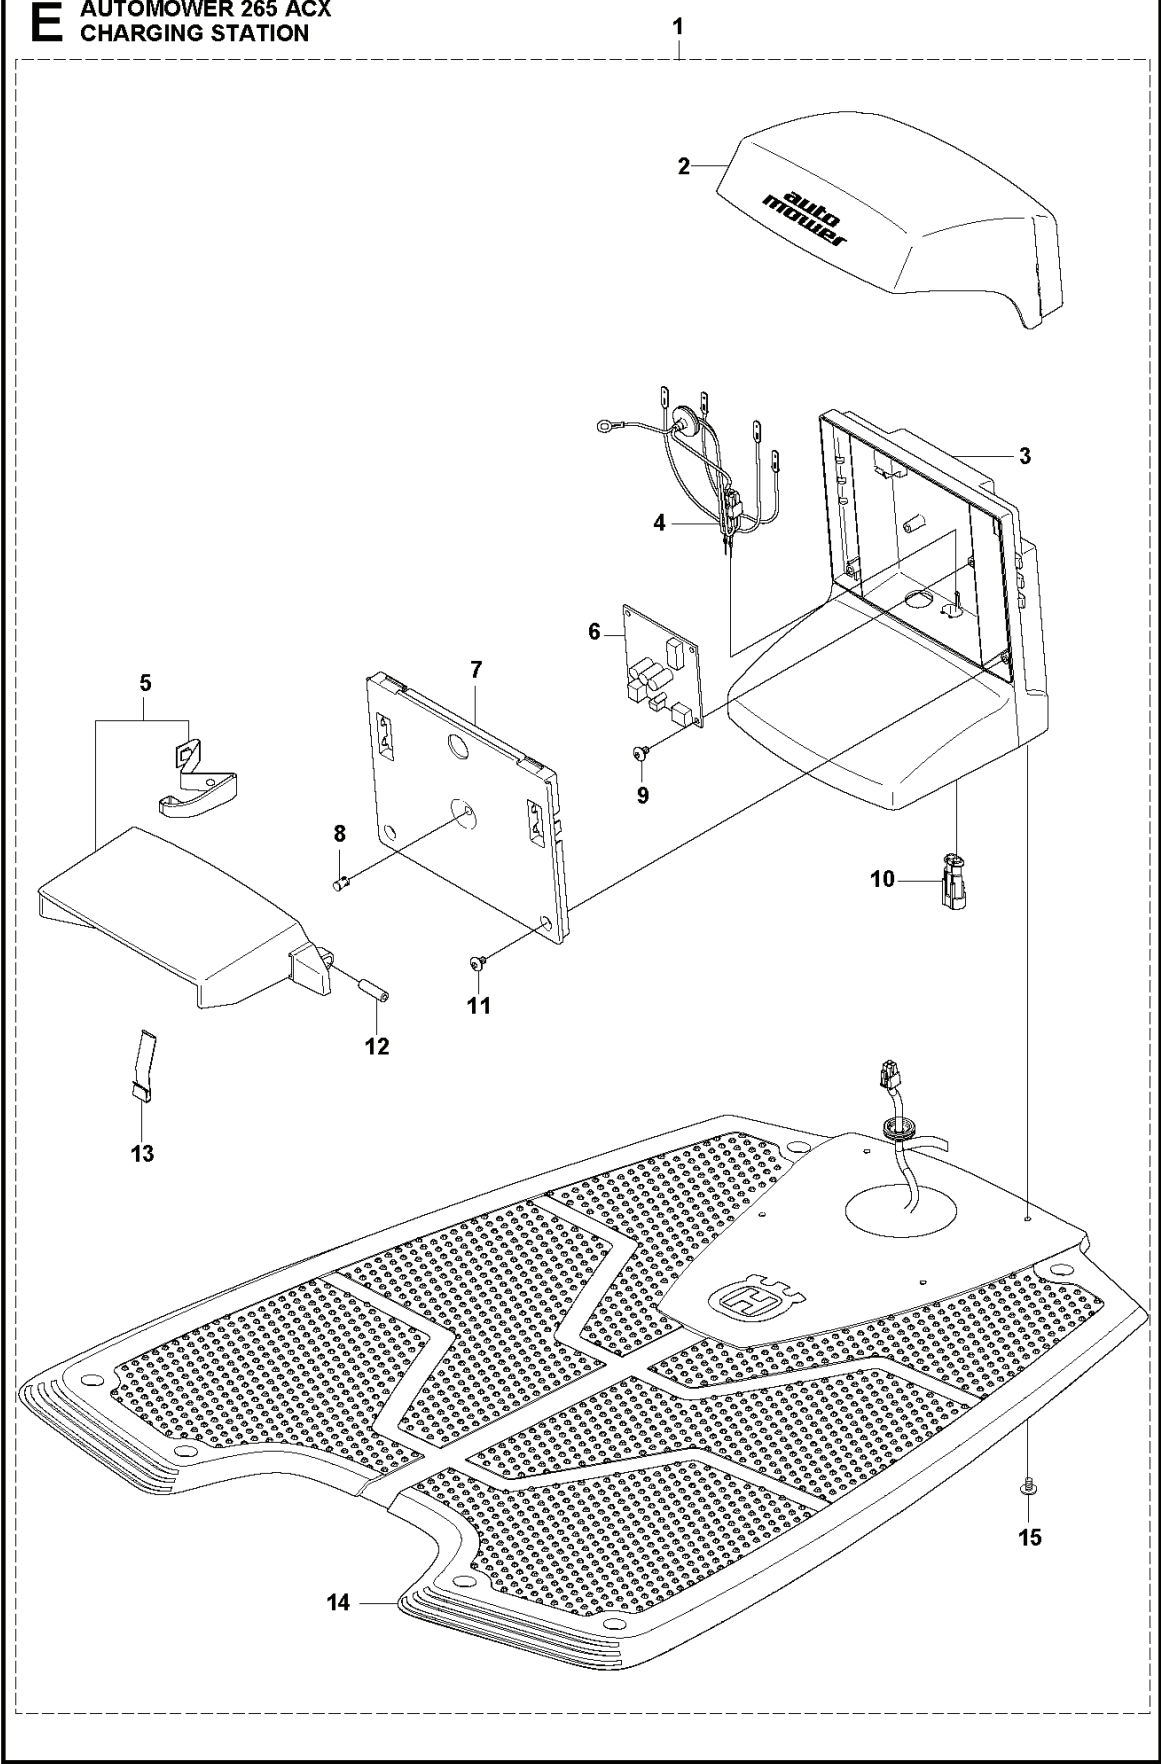

265 ACX, 2015-01

SPARE PARTS LIST

E AUTOMOWER 265 ACX
CHARGING STATION

REF.	PART NO.	DESCRIPTION	REMARK	QTY.	KIT
1	574902007	CHARGING STATION		1	
1	574902008	CHARGING STATION	CH	1	
2	535124702	COVER		1	1
3	578894101	FRAME		1	1
4	544983808	WIRING ASSY		1	1
5	510059704	CONSOLE ASSY		1	1
6	578788401	PRINTED CIRCUIT ASSY		1	1
6	584822001	CIRCUIT BOARD ASSY	CH	1	1
7	535124401	HUB CAP		1	1
8	535128702	DIODE LENS		1	1
9	575543310	SCREW	Silver 10mm	2	1
10	535128501	CONTACT		1	1
11	575543314	SCREW	Grey 14mm	2	1
12	535125001	PEN		2	1
13	535128601	SPRING PLATE		2	1
14	590094001	BASE ASSY		1	1
15	575543314	SCREW	Grey 14mm	4	1