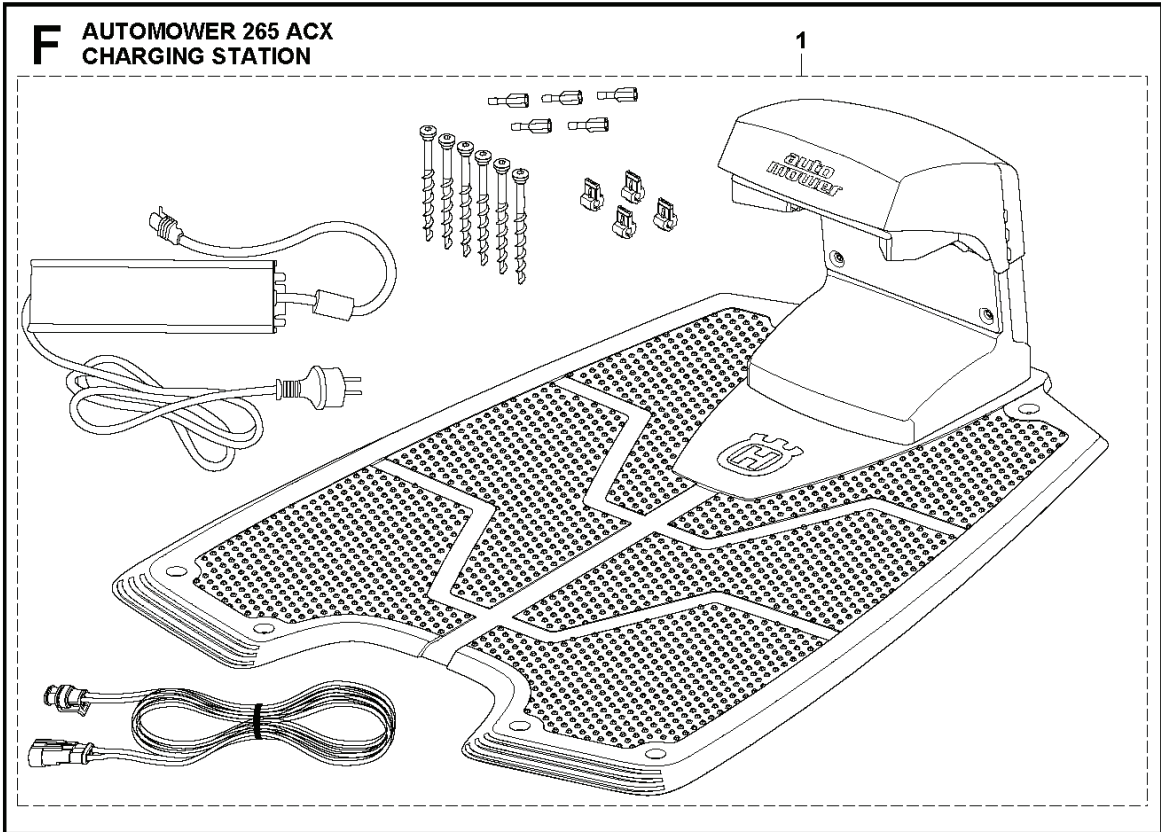

F AUTOMOWER 265 ACX
CHARGING STATION

REF.	PART NO.	DESCRIPTION	REMARK	QTY.	KIT
1	579572801	CHARGING STATION	EU	1	4
1	579572802	CHARGING STATION	UK/IRL	1	
1	579572803	CHARGING STATION	CH	1	
1	579572804	CHARGING STATION	US/CA/MX	1	
1	579572805	CHARGING STATION	AU/NZ	1