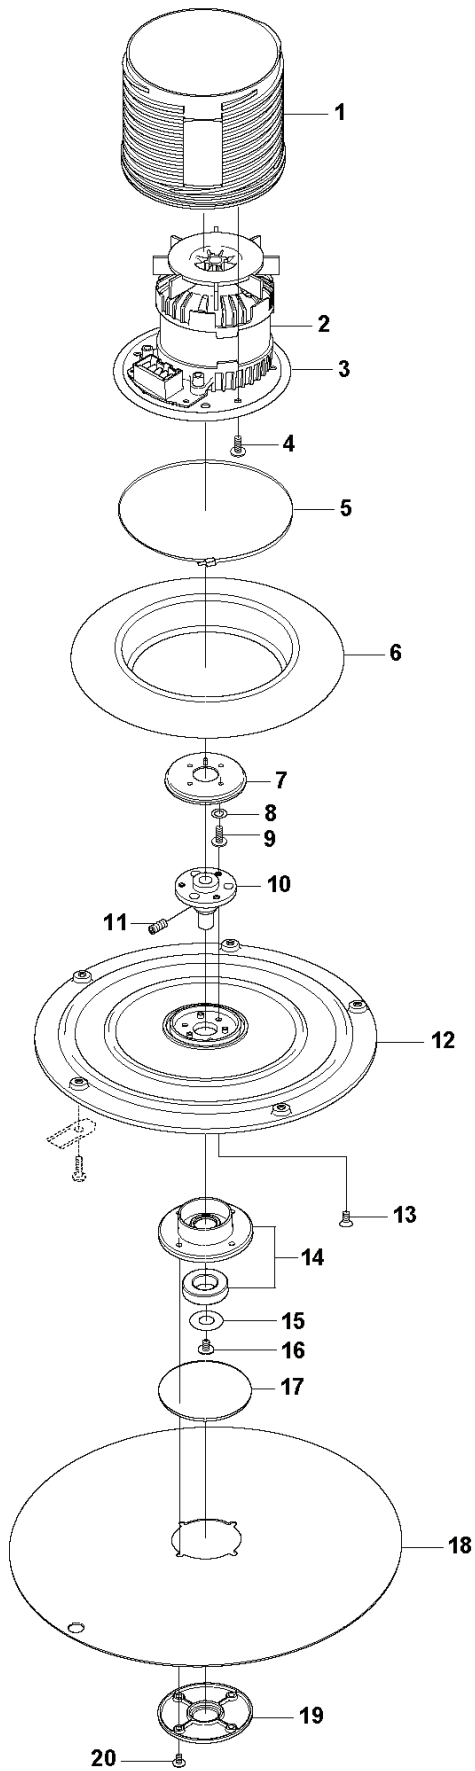

G AUTOMOWER 265 ACX
ACCESSORIES

REF.	PART NO.	DESCRIPTION	REMARK	QTY.	KIT
1	578275301	POWER UNIT	EU	1	
1	578275302	TRANSFORMER	UK/IRL	1	
1	578275303	TRANSFORMER	CH	1	
1	578275304	TRANSFORMER	US/MX	1	
1	578275305	TRANSFORMER	AU/NZ	1	
2	583973401	STAPLE	100pcs	1	
2	577864201	STAPLE	Blister pack, 100pcs	1	
3	578848601	CABLE	20m	1	
4	575238601	SCREW KIT		1	
4	577864901	SCREW	Blister pack, 3pcs	2	
5	529280801	CONNECTOR		1	
6	580662002	WIRE	150m	1	
6	577864301	WIRE	Blister pack, (150m)	1	
7	535129001	CONNECTOR		1	
7	577864801	CONNECTOR	Blister Pack, 5pcs	1	
8	580662001	WIRE	250m	1	
9	501980201	COUPLER		1	
9	577864701	COUPLER	Blister pack, 5pcs	1	
10	522914101	WIRE	500 m, Ø3.4 mm	1	
11	501980203	COUPLER	100pcs	1	
12	525637001	MEASURING ROD		1	
13	577914001	LABEL		1	
14	584822001	CIRCUIT BOARD ASSY		1	
15	505132802	BRUSH	6pcs	1	
16	586277901	STICKER	10pcs	1	

D AUTOMOWER 265 ACX
BLADE MOTOR
& CUTTING EQUIPMENT

REF.	PART NO.	DESCRIPTION	REMARK	QTY.	KIT
1	510144101	MOTOR BOWL		1	
2	522510602	CUTTING ENGINE		1	
3	510144201	DISC		1	
4	575543314	SCREW	Grey 14mm	6	
5	525251401	TIE WRAP		1	
6	535122301	RUBBER GAITERS		1	
7	510066201	COLLAR		1	
8	735214601	LOCKWASHER		1	
9	502239101	SCREW		1	
10	575521601	HUB		1	
11	728836001	SCREW IHSETM	M6x6	1	
12	510058602	DISC		1	
13	535130501	SCREW	M4x8	3	
14	577357601	BEARING		1	
15	734181459	WASHER		1	
16	535076001	SCREW	M6x8	1	
17	575547201	O-RING		1	
18	575521901	SKID PLATE		1	
19	575521801	BEARING COVER		1	
20	586012401	SCREW IHSCM	SCREW	4	