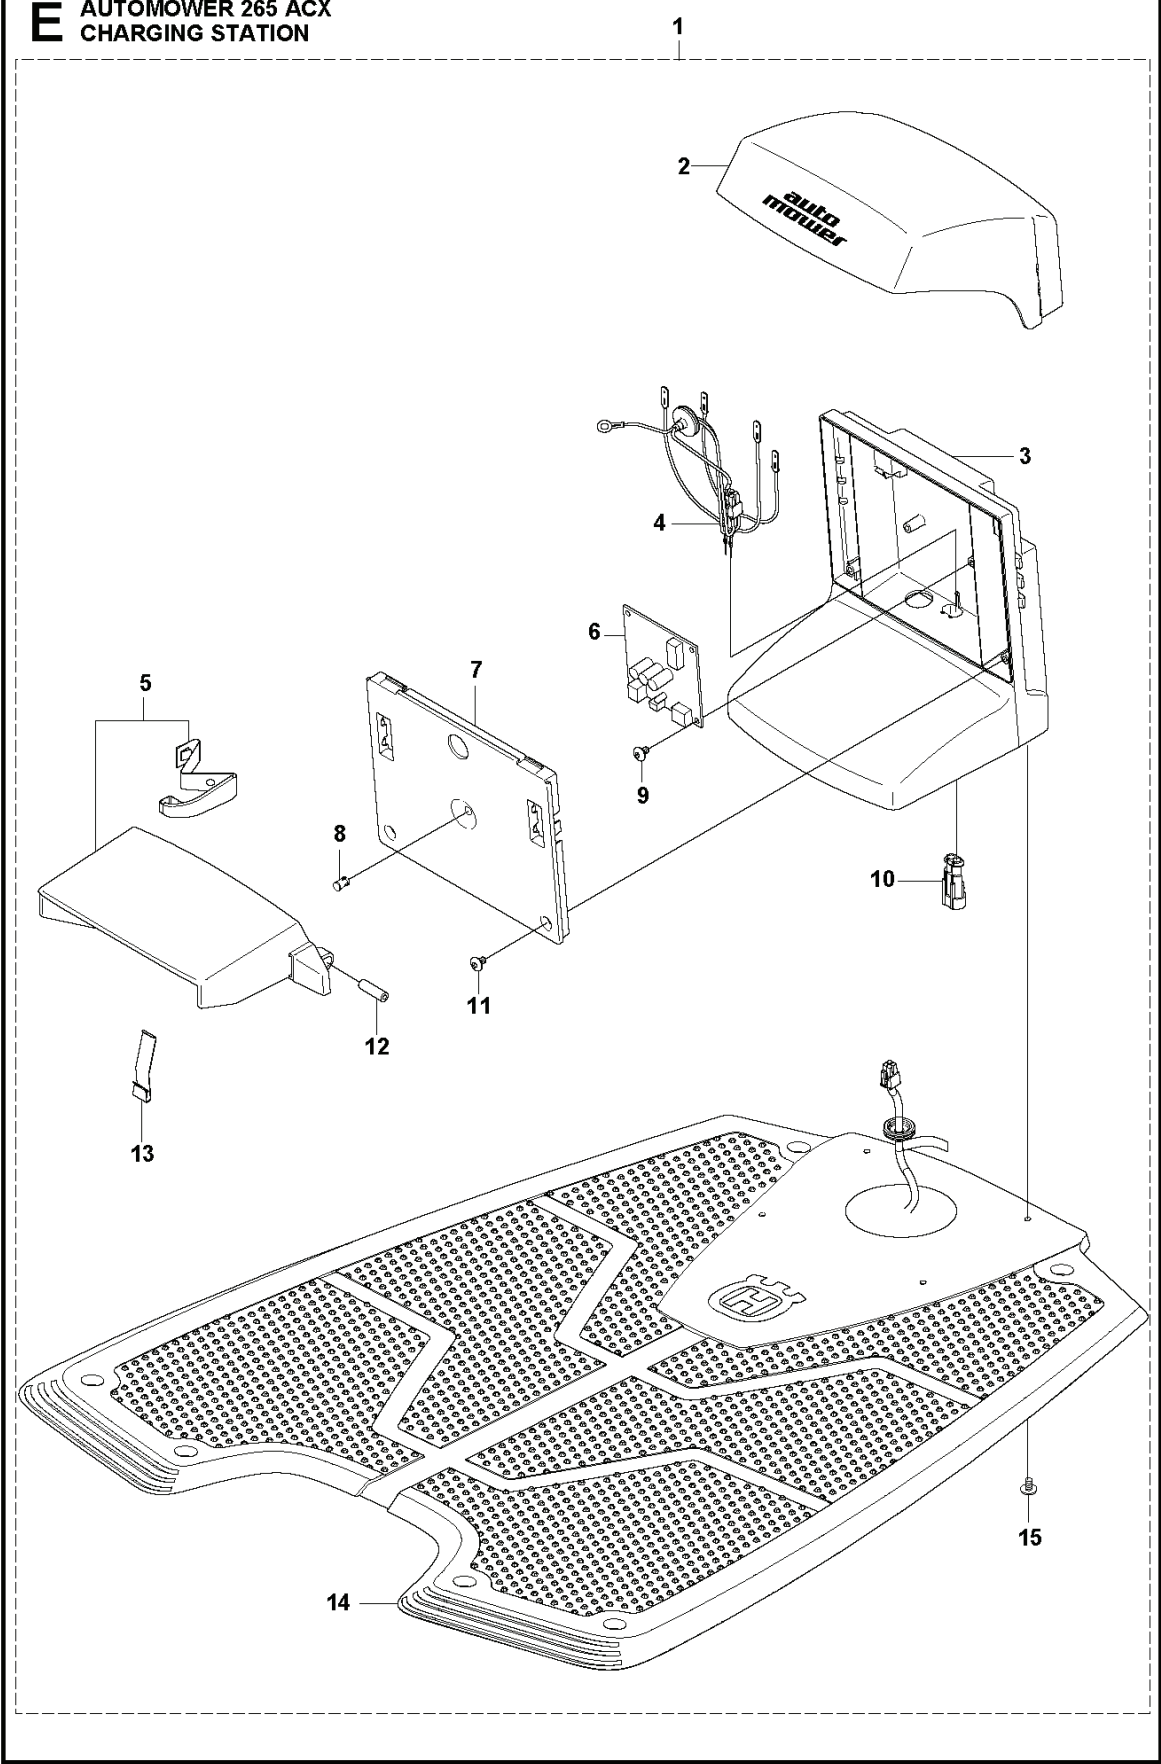

E AUTOMOWER 265 ACX
CHARGING STATION

REF.	PART NO.	DESCRIPTION	REMARK	QTY.	KIT
1	574902007	CHARGING STATION		1	
1	574902008	CHARGING STATION	CH	1	
2	535124702	COVER		1	1
3	578894101	FRAME		1	1
4	544983808	WIRING ASSY		1	1
5	510059702	CONSOLE ASSY		1	1
6	578788401	PRINTED CIRCUIT ASSY		1	1
6	584822001	CIRCUIT BOARD ASSY	CH	1	1
7	535124401	HUB CAP		1	1
8	535128702	DIODE LENS		1	1
9	575543310	SCREW	Silver 10mm	2	1
10	535128501	CONTACT		1	1
11	575543314	SCREW	Grey 14mm	2	2
12	535125001	PEN		2	1
13	535128601	SPRING PLATE		2	2
14	575231601	CHARGING PLATE		1	2
15	575543314	SCREW	Grey 14mm	4	2