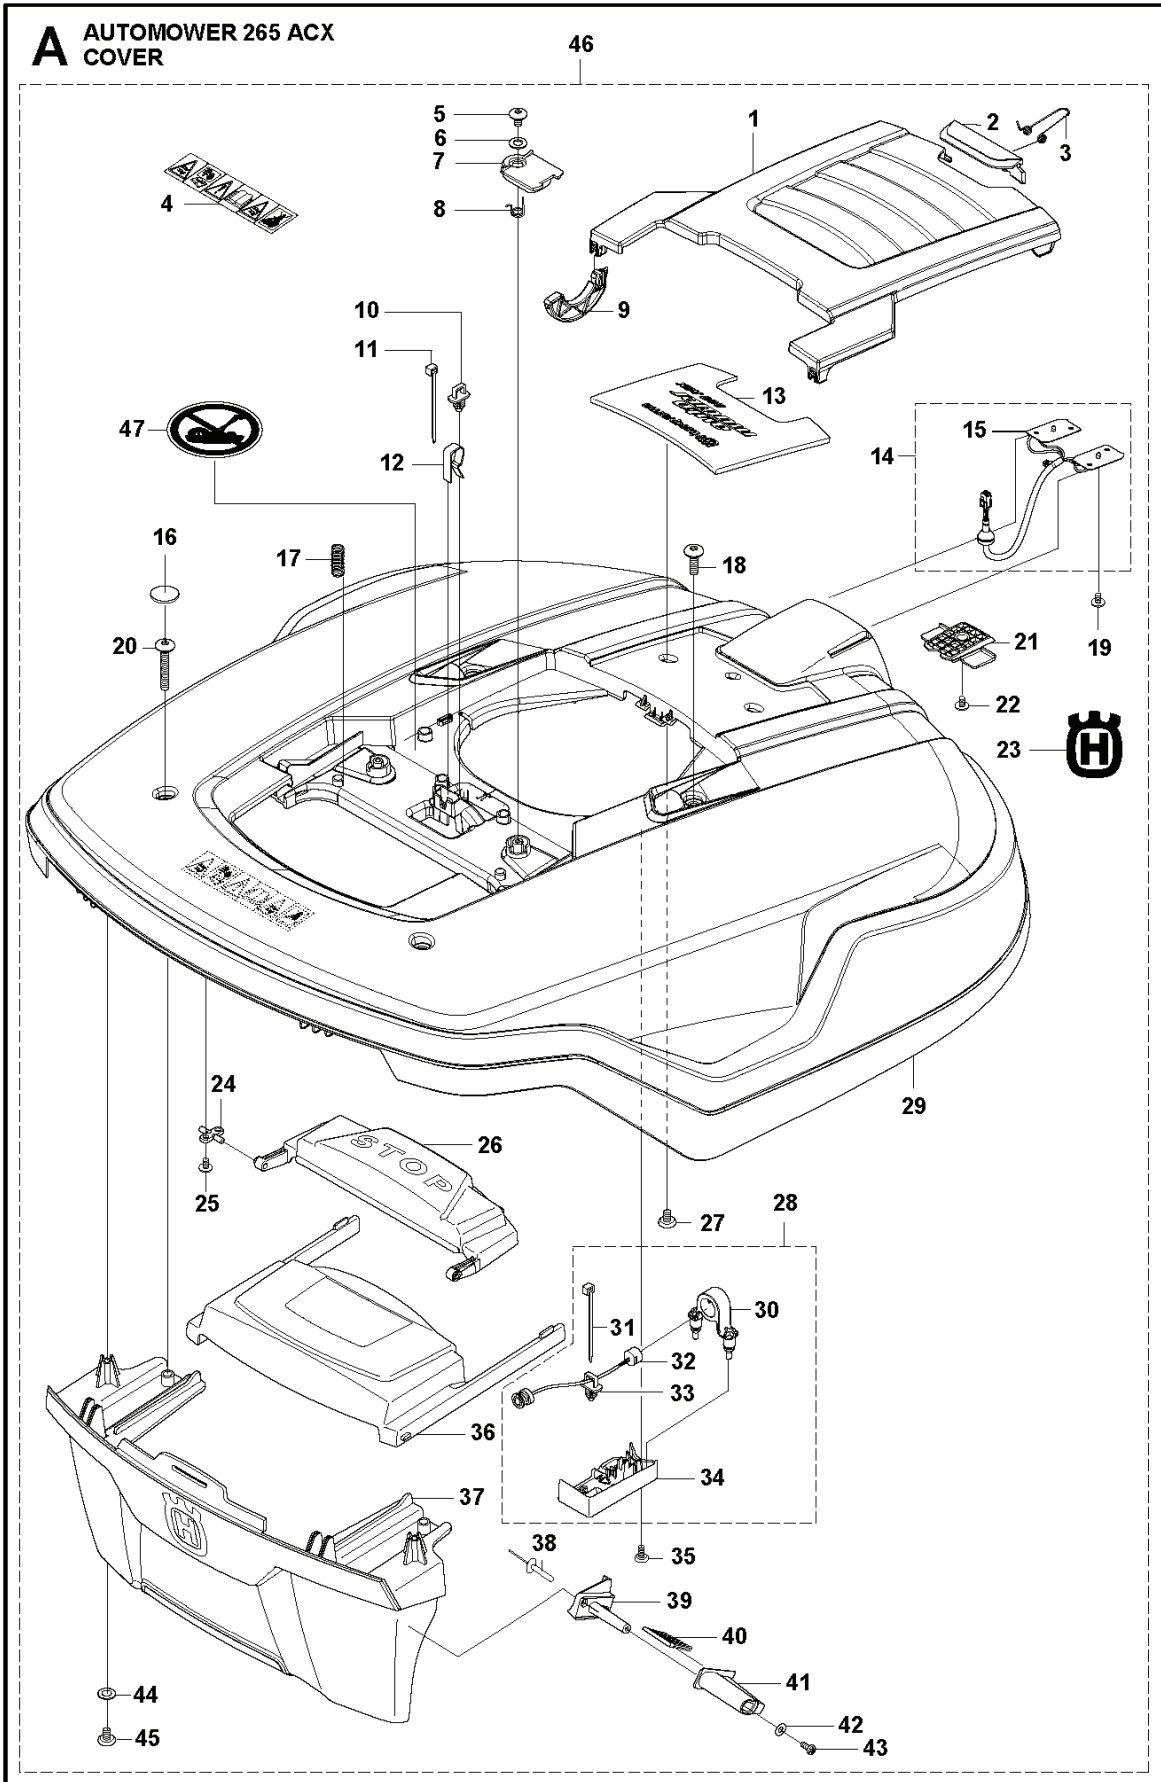

A AUTOMOWER 265 ACX
COVER

REF.	PART NO.	DESCRIPTION	REMARK	QTY.	KIT
1	510143801	LID		1	
2	510143901	LATCH		1	
3	535135701	TORSION SPRING		1	
4	522792702	LABEL		1	
5	575543310	SCREW	Silver 10mm	2	
6	734113741	WASHER		2	
7	535126801	CLAMP		2	
8	535130201	TORSION SPRING		2	
9	535135301	PIVOT		2	
10	535130401	ANCHOR		1	
11	900238708	TIE WRAP		1	
12	535089801	CLIP		1	
13	578785801	PLATE		1	
14	535137304	WIRING		1	
15	535135901	CHARGING PLATE		2	14
16	521936101	COVER WASHER		4	
17	535130101	SPRING		2	
18	535129303	SCREW IH-PANM	M6x25	2	
19	575543306	SCREW	White 6mm	2	
20	535129304	SCREW IH-PANM	M6x60	2	
21	521936001	SPACER		1	
22	575543312	SCREW	Yellow 12mm	1	
23	587423501	DECAL		1	
24	535127801	SHAFT		2	
25	575543310	SCREW	Silver 10mm	4	
26	510144001	BUTTON		1	
27	575543312	SCREW	Yellow 12mm	2	
28	578903301	KIT		1	
29	510143402	MAIN BODY		1	
30	578893701	SUPPORT		1	28
31	900238708	TIE WRAP		1	28
32	523055902	WIRING ASSY		2	28
33	535130401	ANCHOR		1	28
34	578893501	BRACKET	right	1	28
34	578893502	BRACKET	left	1	28
35	575543314	SCREW	Grey 14mm	4	
36	535126602	COVER		1	
37	510143702	MAIN BODY		1	
38	505161601	RIVET		4	
39	575491801	BRACKET	right	1	
39	575497101	BRACKET	left	1	
40	505132502	BRUSH		2	
41	575491001	BRUSH HOLDER		2	
42	734113741	WASHER		2	
43	575543314	SCREW	Grey 14mm	2	
44	734113741	WASHER		2	
45	535130340	SCREW ITPANT		2	
46	580292602	BODY KIT		1	
47	586291001	LABEL	""Do not wash"" (10 pcs)"	1