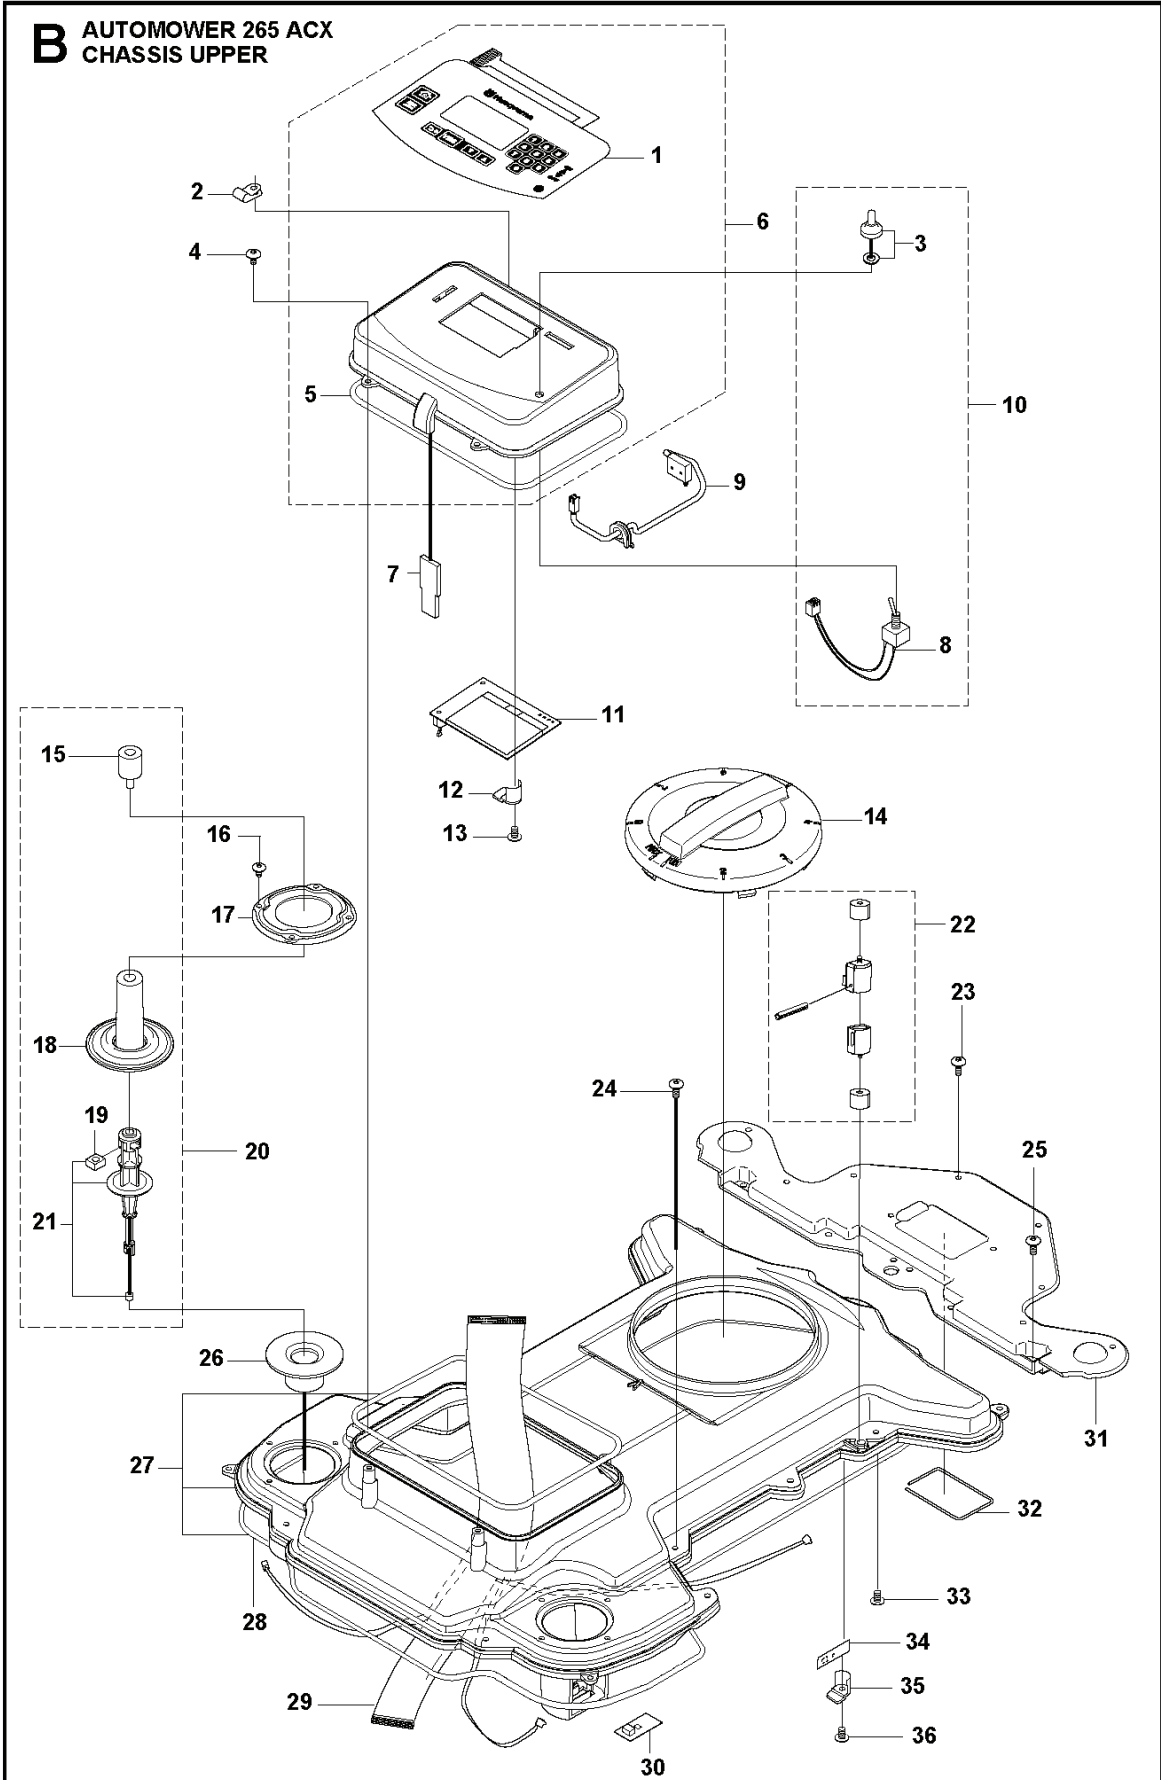

B AUTOMOWER 265 ACX
CHASSIS UPPER

REF.	PART NO.	DESCRIPTION	REMARK	QTY.	KIT
1	522985901	KEYBOARD		1	6
2	577527201	CABLE CLAMP		1	
3	535101701	SWITCH		1	10
4	574450101	SCREW ITXPANT		4	
5	575986301	SEALING STRIP	10 pcs. Ø4mm	1	6, 27
5	574874702	SEALING STRIP	Ø4mm	1	
6	575944203	DISPLAY COVER		1	
7	535144701	FILTER		1	
8	535123901	MAIN SWITCH		1	10
9	577592301	SWITCH KIT		1	
10	535123901	MAIN SWITCH		1	
11	540060303	DISPLAY		1	
12	535127901	BRACKET		1	
13	575543314	SCREW	Grey 14mm	1	
14	535122201	STEERING WHEEL		1	
15	577670602	DAMPER		2	20
16	575543314	SCREW	Grey 14mm	8	
17	505174301	DUST SEAL		2	
18	577525801	RUBBER GAITERS		1	20
19	503226601	SQUARE NUT		2	10
20	577598402	COLUMN		2	
21	579248801	COLUMN		2	20
22	544141503	SENSOR		2	
23	575543314	SCREW	Grey 14mm	10	
24	574450101	SCREW ITXPANT		12	
25	574450101	SCREW ITXPANT		4	
26	535143201	DEFLECTION LIMITER		2	
27	575943801	CHASSIS		1	
28	575986201	SEALING STRIP	10 pcs. Ø4mm	1	
28	574874701	SEALING STRIP	Ø4mm	1	27
29	544126901	WIRING ASSY		1	
30	578789001	PRINTED CIRCUIT ASSY		2	
31	510086601	BRACKET		1	
32	522039302	SEALING RING		1	
33	535076002	SCREW	M6x10	2	
34	578789001	PRINTED CIRCUIT ASSY		1	
35	535127901	BRACKET		1	
36	575543314	SCREW	Grey 14mm	1