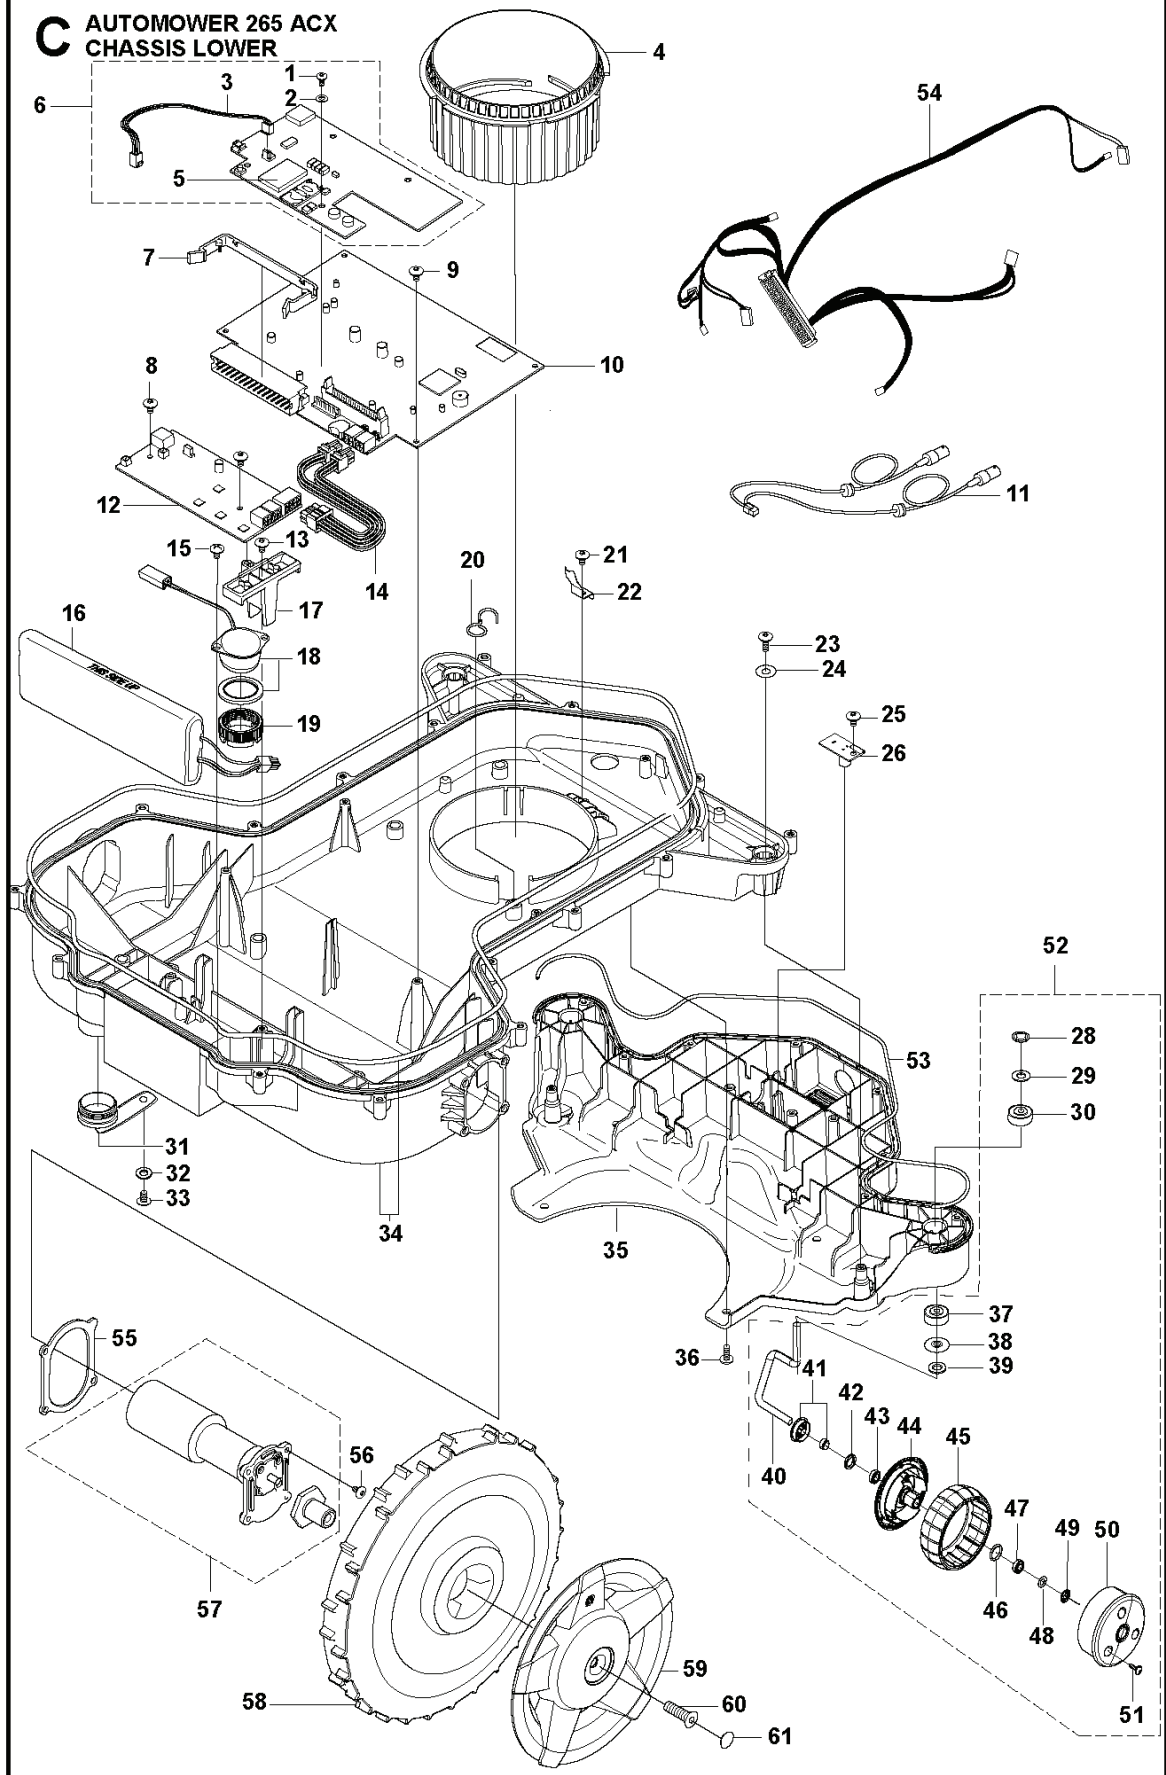

C AUTOMOWER 265 ACX
CHASSIS LOWER

REF.	PART NO.	DESCRIPTION	REMARK	QTY.	KIT
1	522597101	SCREW	SCREW	2	6
2	522597201	WASHER	WASHER	2	6
3	576219401	WIRING ASSY	LOOM	1	6
4	535122102	NUT	NUT	1	
5	576381001	BATTERY	Battery GPS module	1	6
6	575242403	GPS MODULE	KIT, GPS MODULE	1	
7	578056101	CLIP	CLIP	1	
7	578056102	CLIP	CLIP, 50 pcs	1	
8	575543312	SCREW	SCREW, Yellow 12mm	2	
9	575543310	SCREW	SCREW, Silver 10mm	4	
10	578974301	PRINTED CIRCUIT ASSY	MAIN CIRCUIT BOARD (MCB)	1	
11	523056002	WIRING ASSY	WIRING ASSY	1	
12	581757802	CIRCUIT BOARD ASSY	ULTRASONIC BOARD (PCB)	1	
13	575543314	SCREW	Grey 14mm	2	
14	578898401	LOOM	LOOM	1	
15	502859601	SCREW		1	
16	597213301	CABLE ASSY	Included in 597 21 32-01	1	
16	597213201	BATTERY	BATTERY, Li-Ion	2	
17	579734201	BRACKET	BRACKET	2	
18	501004201	LOUD SPEAKER		1	
19	579521201	NUT		1	
20	535139601	CABLE HOLDER		1	
21	535130314	SCREW ITXPANT		2	
22	535122401	LOCKING SPRING		2	
23	575543314	SCREW	Grey 14mm	2	
24	734113741	WASHER		2	
25	575543310	SCREW	SCREW, Silver 10mm	2	
26	578788803	PRINTED CIRCUIT ASSY		2	
28	576019301	LOCKWASHER		2	52
29	580764601	WASHER		2	52
30	597795601	BALL BEARING	Tube 50 pcs	1	
30	580605101	BALL BEARING		2	52
31	574427402	PLUG		1	
32	734113741	WASHER		1	
33	575543314	SCREW	Grey 14mm	1	
34	575943902	CHASSIS		1	
36	575543314	SCREW	Grey 14mm	4	
35	510086702	BRACKET		1	
37	580605101	BALL BEARING		2	52
37	597795601	BALL BEARING	Tube 50 pcs	1	
38	535087803	WASHER		2	52
39	580764601	WASHER		2	52
40	505193502	SPINDLE		2	52
41	581621501	SHIELD KIT		2	52
42	580487101	SEALING		2	52
43	580605101	BALL BEARING		2	52
43	597795601	BALL BEARING	Tube 50 pcs	1	
44	579457101	WHEEL		2	52
45	574449801	WHEEL		2	52
46	580445101	O-RING		2	52
47	580605101	BALL BEARING		2	52
47	597795601	BALL BEARING	Tube 50 pcs	1	
48	580764601	WASHER		2	52
49	576019301	LOCKWASHER		2	52
50	579457201	WHEEL		2	52
51	575543314	SCREW	Grey 14mm	6	52
52	574300303	WHEEL KIT		2	
53	522039301	SEALING RING		1	
54	501003704	MAIN WIRING		1	
55	535139203	GASKET		2	57
56	575543316	SCREW	Orange 16mm	8	
57	544907003	WHEEL MOTOR ASSY		2	
58	544905804	REAR WHEEL		2	
59	544905102	HUB CAP		2	
60	535139401	SCREW IHCSFM	M8x14	2	
61	504200801	COVER WASHER		2