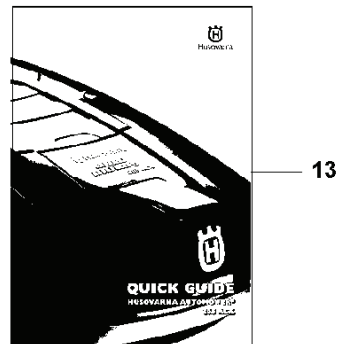

265 ACX, 2014-01

SPARE PARTS LIST

H AUTOMOWER 265 ACX ACCESSORIES

REF.	PART NO.	DESCRIPTION	REMARK	QTY.	KIT
1	535138703	BLADE SET	Carbon steel, 9pcs	1	
1	577864401	BLADE SET	Carbon steel, Blister Pack, 9pcs	1	
1	535138803	BLADE SET	Carbon steel, 45pcs	1	
1	505127802	BLADE SET	Carbon steel, 500pcs	1	
2	577606403	BLADE SET	Carbon steel, Thick, 9pcs	1	
2	577864601	BLADE SET	Carbon steel, Thick, Blister Pack, 9pcs	1	
2	577606503	BLADE SET	Carbon steel, Thick, 45pcs	1	
2	577606602	BLADE SET	Carbon steel, Thick, 300pcs	1	
3	535132302	WIRING		1	
4	577858102	DVD		1	
6	578051302	GREASE	300 ml	1	
7	578051301	GREASE	85 ml	1	
8	577606801	TEST EQUIPMENT		1	
9	522425801	BOOSTER		1	
10	522916601	BAG		1	
11	575231702	WHEEL KIT	400g	1	
11	577865101	WHEEL KIT	400g, Blister pack, 2pcs	1	
12	115534001	OPERATOR'S MANUAL	Swedish	1	
12	115534006	OPERATOR'S MANUAL	Danish	1	
12	115534011	OPERATOR'S MANUAL	Finnish	1	
12	115534021	OPERATOR'S MANUAL	Norwegian	1	
12	115534026	OPERATOR'S MANUAL	English	1	
12	115534031	OPERATOR'S MANUAL	French	1	
12	115534032	OPERATOR'S MANUAL	French (Canada)	1	
12	115534036	OPERATOR'S MANUAL	Dutch	1	
12	115534041	OPERATOR'S MANUAL	Italian	1	
12	115534046	OPERATOR'S MANUAL	Spanish	1	
12	115534051	OPERATOR'S MANUAL	German	1	
12	115534056	OPERATOR'S MANUAL	Russian	1	
12	115534058	OPERATOR'S MANUAL	Hungarian	1	
12	115534059	OPERATOR'S MANUAL	Portuguese	1	
12	115534061	OPERATOR'S MANUAL	Polish	1	
12	115534063	OPERATOR'S MANUAL	Estonian	1	
12	115534064	OPERATOR'S MANUAL	Lettish	1	
12	115534065	OPERATOR'S MANUAL	Lithuanian	1	
12	115534068	OPERATOR'S MANUAL	Slovak	1	
12	115534084	OPERATOR'S MANUAL	Slovenian	1	
12	115534090	OPERATOR'S MANUAL	Czech	1	
12	115534095	OPERATOR'S MANUAL	English (EPA, CARB)	1	
12	115534096	OPERATOR'S MANUAL	Spanish (USA)	1	
13	115425501	QUICK GUIDE	Swedish	1	
13	115425506	QUICK GUIDE	Danish	1	
13	115425511	QUICK GUIDE	Finnish	1	
13	115425521	QUICK GUIDE	Norwegian	1	
13	115425526	QUICK GUIDE	English	1	
13	115425531	QUICK GUIDE	French	1	
13	115425532	QUICK GUIDE	French (Canada)	1	
13	115425536	QUICK GUIDE	Dutch	1	
13	115425541	QUICK GUIDE	Italian	1	
13	115425546	QUICK GUIDE	Spanish	1	
13	115425551	QUICK GUIDE	German	1	
13	115425556	QUICK GUIDE	Russian	1	
13	115425558	QUICK GUIDE	Hungarian	1	
13	115425559	QUICK GUIDE	Portuguese	1	
13	115425561	QUICK GUIDE	Polish	1	
13	115425563	QUICK GUIDE	Estonian	1	
13	115425564	QUICK GUIDE	Lettish	1	
13	115425565	QUICK GUIDE	Lithuanian	1	
13	115425568	QUICK GUIDE	Slovak	1	
13	115425584	QUICK GUIDE	Slovenian	1	
13	115425590	QUICK GUIDE	Czech	1	
13	115425595	QUICK GUIDE	English (EPA, CARB)	1	
13	115425596	QUICK GUIDE	Spanish (USA)	1	