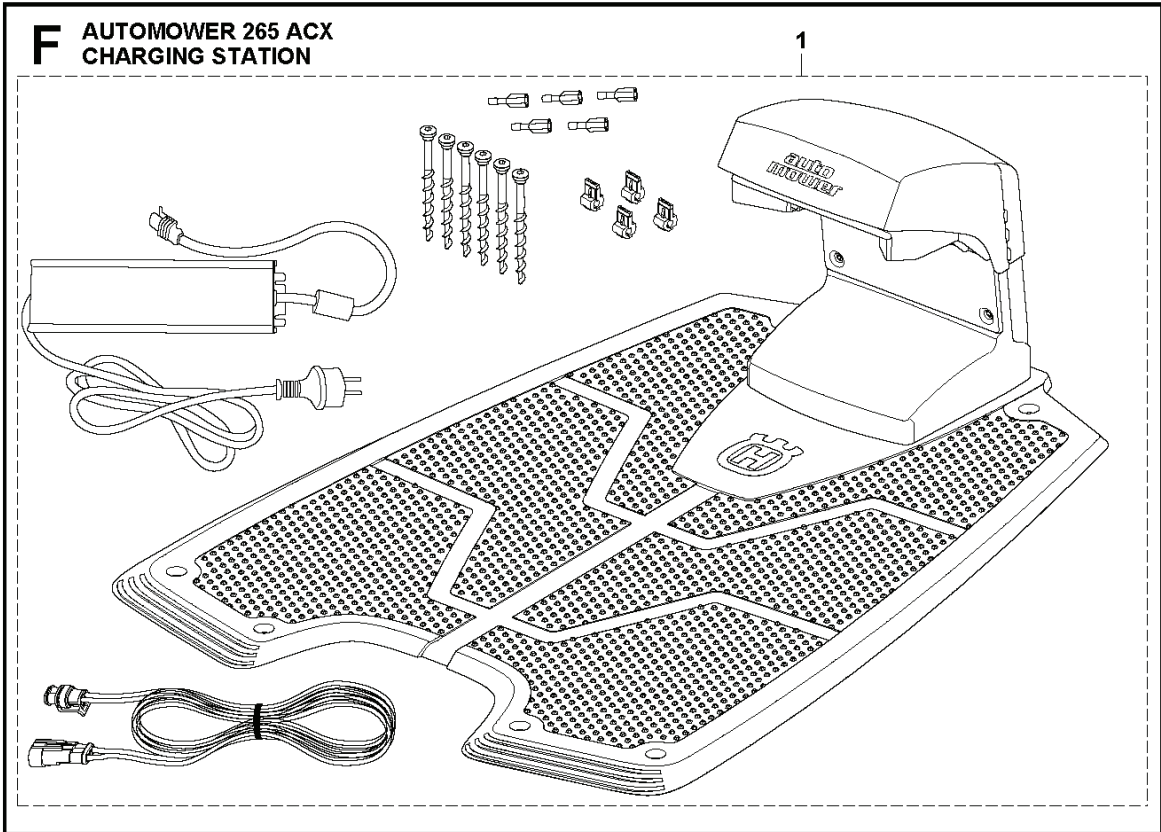

F AUTOMOWER 265 ACX
CHARGING STATION

REF.	PART NO.	DESCRIPTION	REMARK	QTY.	KIT
1	579572801	CHARGING STATION	(EU)	1	
1	579572802	CHARGING STATION	(UK/IRL)	1	
1	579572803	CHARGING STATION	(CH)	1	
1	579572804	CHARGING STATION	(US/CA/MX)	1	
1	579572805	CHARGING STATION	(AU/NZ)	1