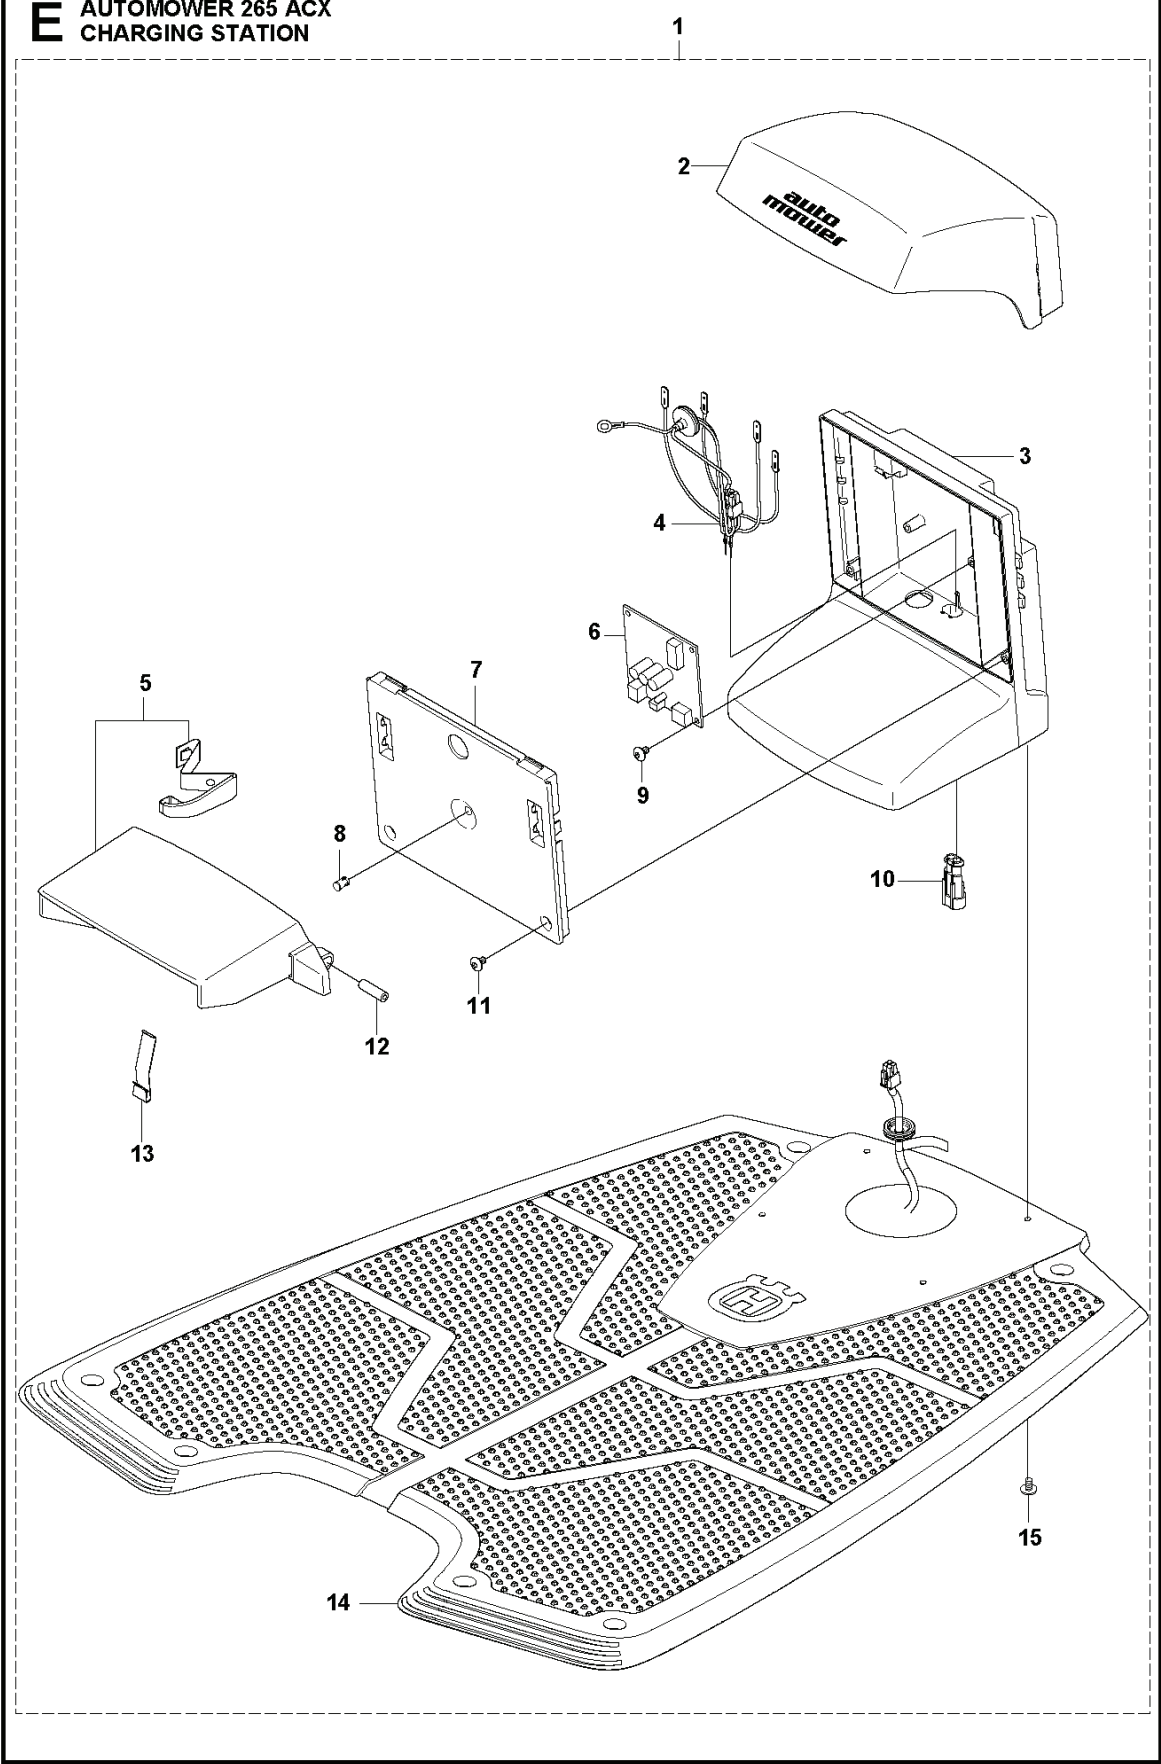

E AUTOMOWER 265 ACX
CHARGING STATION

REF.	PART NO.	DESCRIPTION	REMARK	QTY.	KIT
1	574902007	CHARGING STATION		1	
1	574902008	CHARGING STATION	(CH)	1	
2	535124702	COVER		1	1
3	578894101	FRAME		1	1
4	544983808	WIRING ASSY		1	1
5	510059702	CONSOLE ASSY	Charging Plate	1	1
6	578788401	PRINTED CIRCUIT ASSY		1	1
6	578788601	PRINTED CIRCUIT ASSY	(CH)	1	1
7	535124401	HUB CAP		1	1
8	535128702	DIODE LENS		1	1
9	575543310	SCREW	Silver 10mm	2	1
10	535128501	CONTACT		1	1
11	575543314	SCREW	Grey 14mm	2	1
12	535125001	PEN		2	1
13	535128601	SPRING PLATE		2	1
14	575231601	CHARGING PLATE		1	1
15	575543314	SCREW	Grey 14mm	4	1