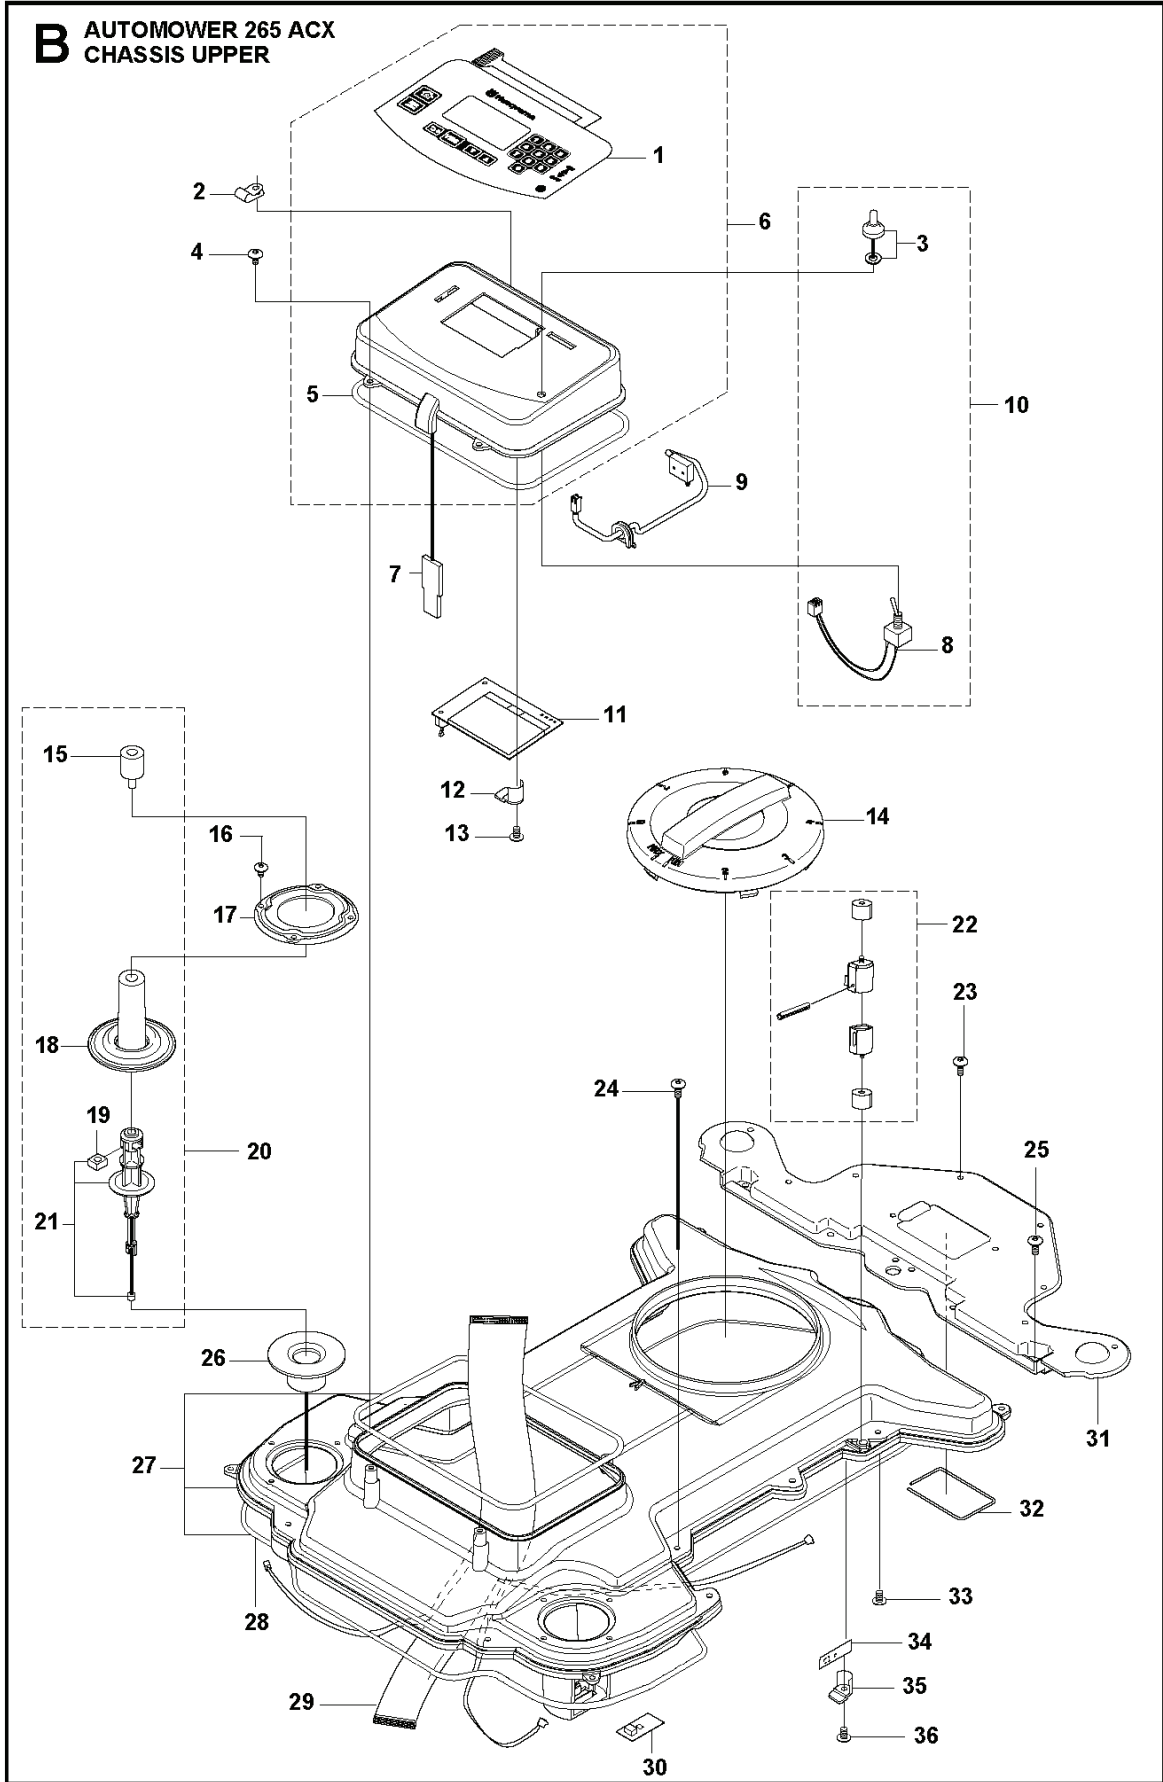

# **SPARE PARTS LIST**

**B** AUTOMOWER 265 ACX  
CHASSIS UPPER

REF.	PART NO.	DESCRIPTION	REMARK	QTY.	KIT
1	522985901	KEYBOARD		1	6
2	577527201	CABLE CLAMP		1	
3	535101701	SWITCH		1	10
4	574450101	SCREW ITXPANT		4	
5	575986301	SEALING STRIP	(10 pcs)	1	6,27
5	574874702	SEALING STRIP		1	
6	575944203	DISPLAY COVER		1	
7	535144701	FILTER		1	
8	535123901	MAIN SWITCH		1	10
9	577592301	SWITCH KIT		1	
10	535123901	MAIN SWITCH		1	
11	540060303	DISPLAY		1	
12	535127901	BRACKET		1	
13	575543314	SCREW	Grey 14mm	1	
14	535122201	STEERING WHEEL		1	
15	577670602	DAMPER		2	20
16	575543314	SCREW	Grey 14mm	8	
17	505174301	DUST SEAL		2	
18	577525801	RUBBER GAITERS		1	20
19	503226601	SQUARE NUT		2	19
20	577598402	COLUMN		2	
21	579248801	COLUMN		2	20
22	544141503	SENSOR		2	
23	575543314	SCREW	Grey 14mm	10	
24	574450101	SCREW ITXPANT		12	
25	574450101	SCREW ITXPANT		4	
26	535143201	DEFLECTION LIMITER		2	
27	575943801	CHASSIS		1	
28	575986201	SEALING STRIP	(10 pcs)	1	27
28	574874701	SEALING STRIP		1	
29	544126901	WIRING ASSY		1	
30	578789001	PRINTED CIRCUIT ASSY	Sensor board	2	
31	510086601	BRACKET		1	
32	522039302	SEALING RING		1	
33	535076002	SCREW	M6x10	2	
34	578789001	PRINTED CIRCUIT ASSY	Sensor board	1	
35	535127901	BRACKET		1	
36	575543314	SCREW	Grey 14mm	1	