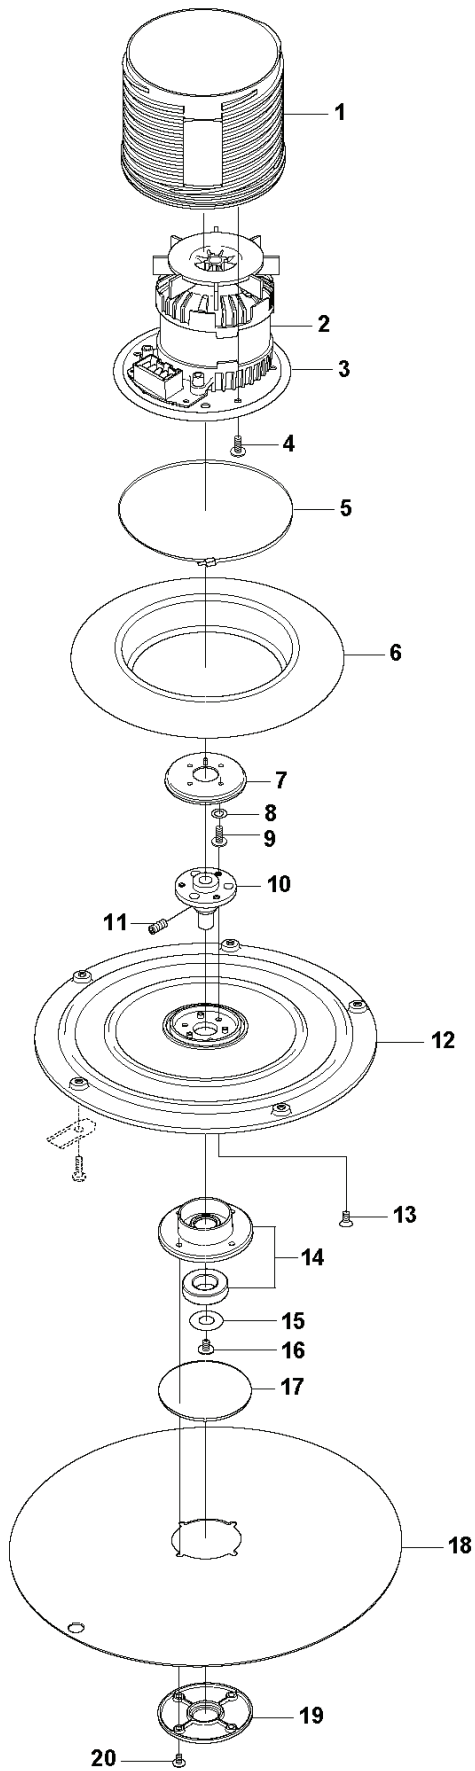

D AUTOMOWER 265 ACX
BLADE MOTOR
& CUTTING EQUIPMENT

REF.	PART NO.	DESCRIPTION	REMARK	QTY.	KIT
1	510144101	MOTOR BOWL		1	
2	522510602	CUTTING ENGINE		1	
3	510144201	DISC		1	
4	575543314	SCREW	Grey 14mm	6	
5	525251401	TIE WRAP		1	
6	535122301	RUBBER GAITERS		1	
7	510066201	COLLAR		1	
8	735214601	LOCKWASHER		1	
9	502239101	SCREW		1	
10	575521601	HUB		1	
11	728836001	SCREW IHSETM	M6x6	1	
12	510058602	DISC		1	
13	535130501	SCREW	M4x8	3	
14	577357601	BEARING		1	
15	734181459	WASHER		1	
16	535076001	SCREW	M6x8	1	
17	575547201	O-RING		1	
18	575521901	SKID PLATE		1	
19	575521801	BEARING COVER		1	
20	575529501	SCREW ITPANTT		4