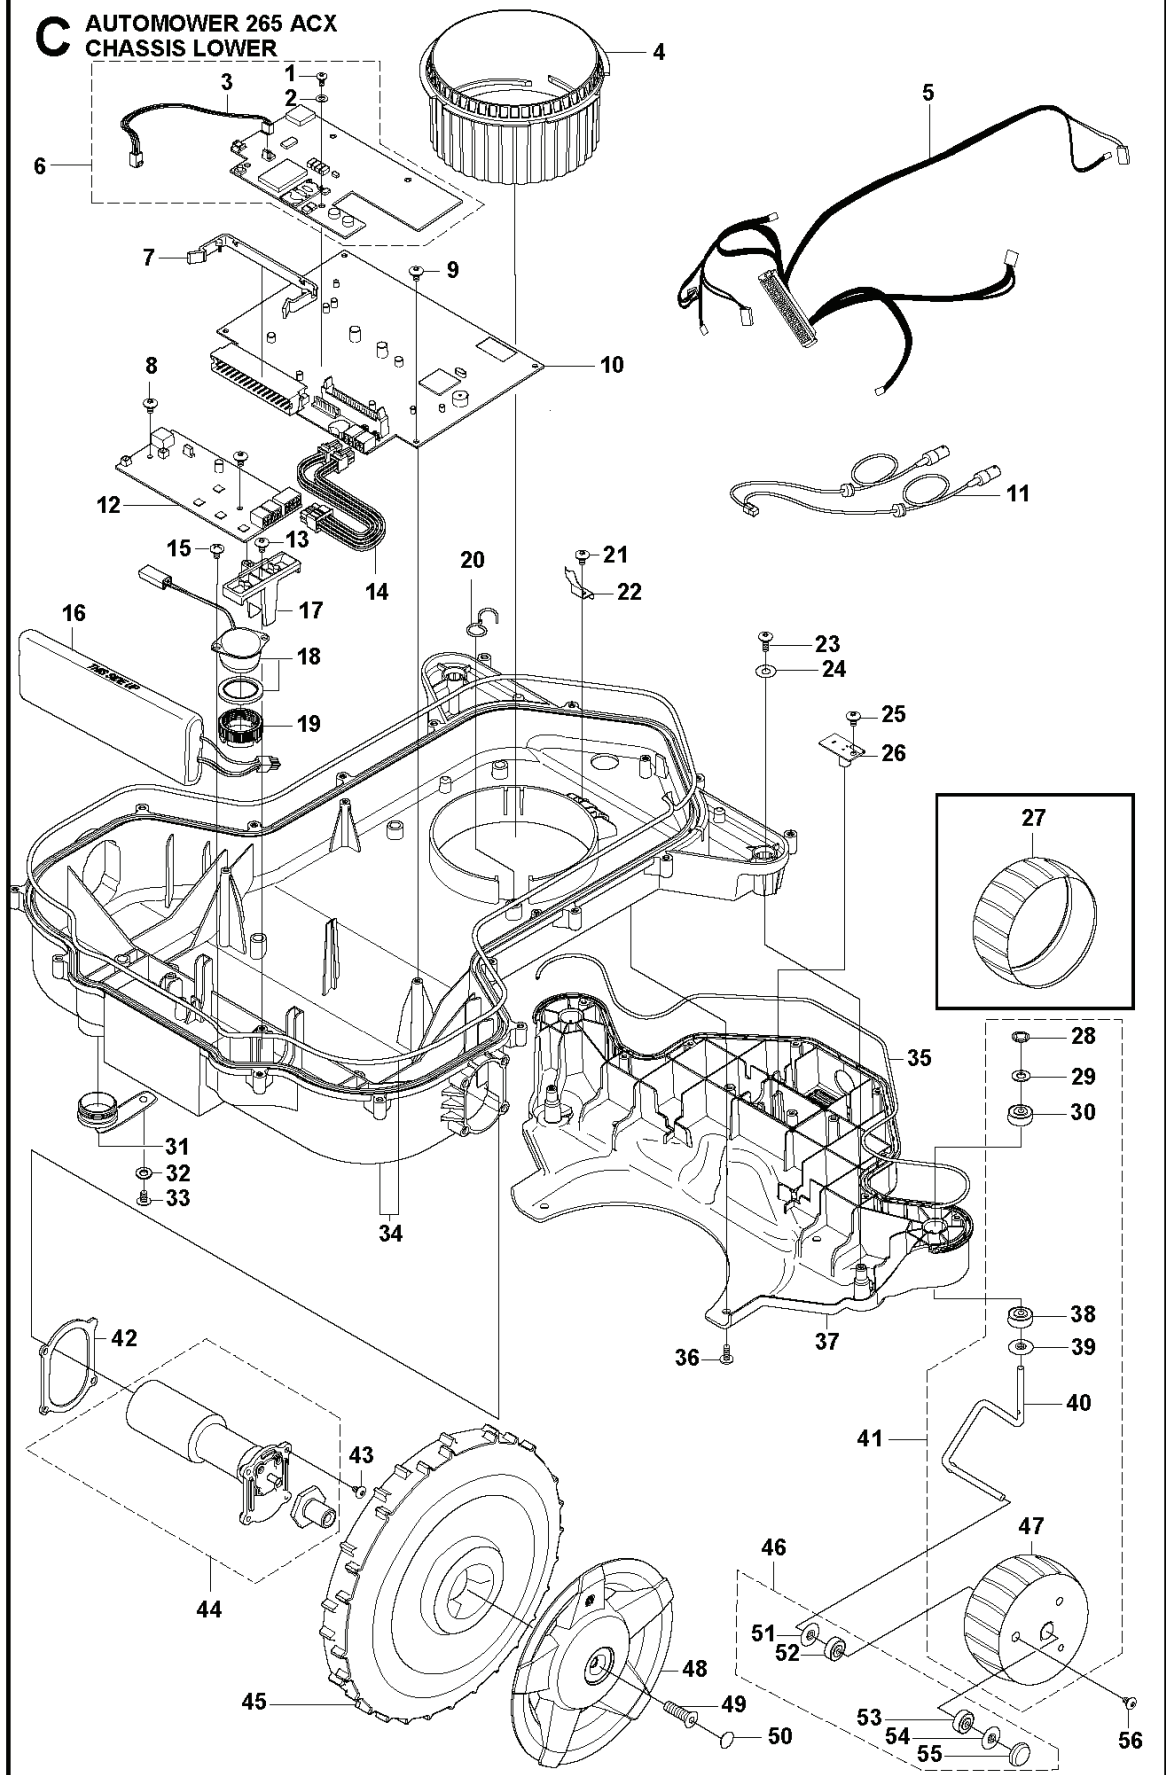

**C AUTOMOWER 265 ACX
CHASSIS LOWER**

REF.	PART NO.	DESCRIPTION	REMARK	QTY.	KIT
1	522597101	SCREW		2	6
2	522597201	WASHER		2	6
3	576219401	WIRING ASSY		1	6
4	535122102	NUT		1	
5	501003704	MAIN WIRING		1	
6	575242403	GPS MODULE		1	
7	578056101	CLIP		1	
7	578056102	CLIP	50 pcs	1	
8	575543312	SCREW	Yellow 12mm	2	
9	575543310	SCREW	Silver 10mm	4	
10	578974301	PRINTED CIRCUIT ASSY	(MCB)	1	
11	523056002	WIRING ASSY		1	
12	581757802	CIRCUIT BOARD ASSY	(PCB)	1	
13	575543314	SCREW	Grey 14mm	2	
14	578898401	LOOM		1	
15	502859601	SCREW	2.5x10	2	
16	597213201	BATTERY	Li-Ion	2	
16	597213301	CABLE ASSY	Included in 597 21 32-01	1	
17	579734201	BRACKET		2	
18	501004201	LOUD SPEAKER		1	
19	579521201	NUT		1	
20	535139601	CABLE HOLDER		1	
21	535130314	SCREW ITXPANT		2	
22	535122401	LOCKING SPRING		2	
23	575543314	SCREW	Grey 14mm	2	
24	734113741	WASHER		2	
25	575543310	SCREW	Silver 10mm	2	
26	578788803	PRINTED CIRCUIT ASSY	Sensor board	2	
27	574449801	WHEEL		2	47
28	576019301	LOCKWASHER		2	41
29	576214301	WASHER		2	41
30	510144601	BALL BEARING		2	41
31	574427402	PLUG		1	
32	734113741	WASHER		1	
33	575543314	SCREW	Grey 14mm	1	
34	575943902	CHASSIS		1	
35	522039301	SEALING RING		1	
36	575543314	SCREW	Grey 14mm	4	
37	510086702	BRACKET		1	
38	510144601	BALL BEARING		2	41
39	535087803	WASHER		2	41
40	505193501	SPINDLE		2	41
41	574300303	WHEEL KIT	Front wheel	2	
42	535139203	GASKET		2	44
43	575543316	SCREW	Orange 16mm	8	
44	544907003	WHEEL MOTOR ASSY		2	
45	544905804	REAR WHEEL		2	
46	574300601	KIT	Bearing	2	41
47	575231701	WHEEL ASSY		2	41
48	544905102	HUB CAP		2	41
49	535139401	SCREW IHCSFM	M8x14	2	
50	504200801	COVER WASHER		2	
51	535087803	WASHER		2	41, 46
52	510144601	BALL BEARING		2	41, 46
53	510144601	BALL BEARING		2	41, 46
54	535087803	WASHER		2	41, 46
55	521933102	COVER WASHER		2	41, 46
56	575507601	SCREW ITXPANT		6	47