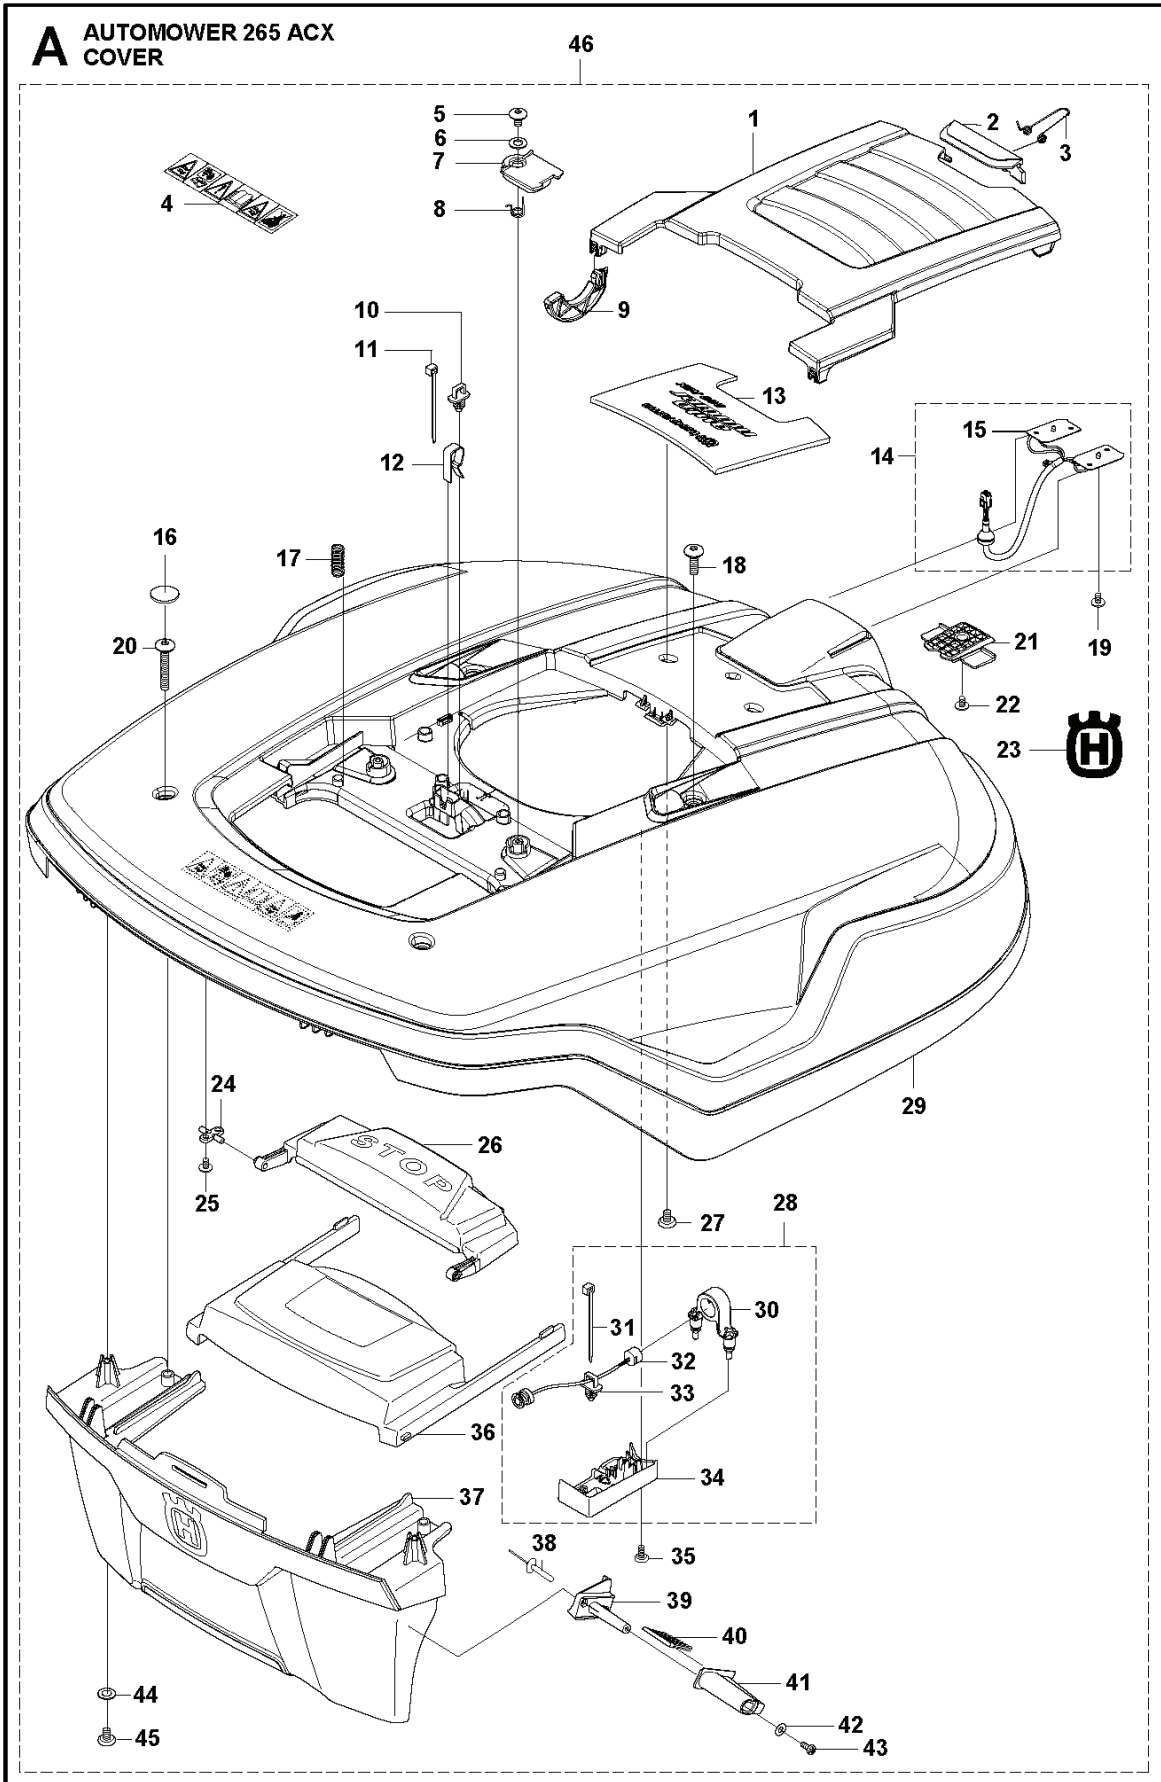

A AUTOMOWER 265 ACX
COVER

REF.	PART NO.	DESCRIPTION	REMARK	QTY.	KIT
1	510143801	LID		1	
2	510143901	LATCH		1	
3	535135701	TORSION SPRING		1	
4	522792702	LABEL		1	
5	575543310	SCREW	Silver 10mm	2	
6	734113741	WASHER		2	
7	535126801	CLAMP		2	
8	535130201	TORSION SPRING		2	
9	535135301	PIVOT		2	
10	535130401	ANCHOR		1	
11	900238708	TIE WRAP		1	
12	535089801	CLIP		1	
13	578785801	PLATE		1	
14	535137304	WIRING		1	
15	535135901	CHARGING PLATE		2	14
16	521936101	COVER WASHER		4	
17	535130101	SPRING		2	
18	535129303	SCREW IH-PANM	M6x25	2	
19	575543306	SCREW	White 6mm	2	
20	535129304	SCREW IH-PANM	M6x60	2	
21	521936001	SPACER		1	
22	575543312	SCREW	Yellow 12mm	1	
23	574382101	DECAL		1	
24	535127801	SHAFT		2	
25	575543310	SCREW	Silver 10mm	4	
26	510144001	BUTTON		1	
27	575543312	SCREW	Yellow 12mm	2	
28	578903301	KIT		1	
29	510143401	MAIN BODY		1	
30	578893701	SUPPORT	Ultra Sonic	1	28
31	900238708	TIE WRAP		1	28
32	523055902	WIRING ASSY		2	28
33	535130401	ANCHOR		1	28
34	578893502	BRACKET	left	1	28
34	578893501	BRACKET	right	1	28
35	575543314	SCREW	Grey 14mm	4	
36	535126602	COVER		1	
37	510143702	MAIN BODY		1	
38	505161601	RIVET		4	
39	575497101	BRACKET	left	1	
39	575491801	BRACKET	right	1	
40	505132502	BRUSH	Wheel	2	
41	575491001	BRUSH HOLDER	Wheel	2	
42	734113741	WASHER		2	
43	575543314	SCREW	Grey 14mm	2	
44	734113741	WASHER		2	
45	535130340	SCREW ITPANT		2	
46	580292601	BODY	complete kit	1