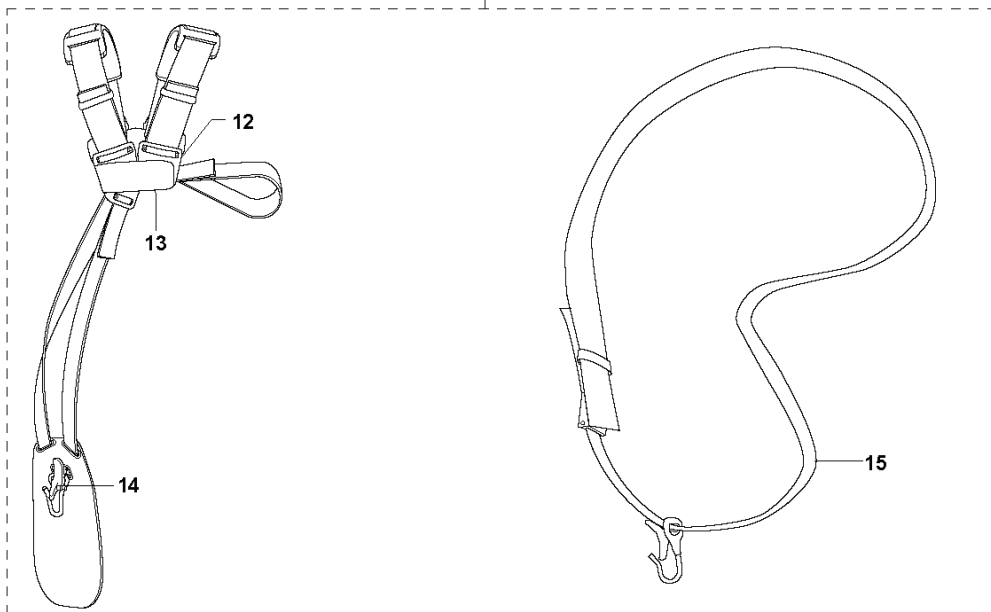

223 R, 20060100001-Current

SPARE PARTS LIST

Q2 223L, 223R
ACCESSORIES

Oil Airfilter
Öl Luftfilter
Huile Filtra aire
Aceite Filtro Air
Oja Luftfilter

223R

223L

11

REF.	PART NO.	DESCRIPTION	REMARK	QTY.	KIT
1	501783301	SUSPENSION BAIL		1	
2	503218316	SCREW		1	
3	531009248	FILTER OIL		1	
4	537312901	TRANSPORT GUARD	(200-275mm)	1	
5	503934202	COMBINATION GUARD	223R	1	
6	503210716	SCREW IH SCT		1	
7	503798801	BLADE		1	
8	503977101	TRIMMER GUARD ASSY	223L	1	
9	503210716	SCREW IH SCT		1	
10	503798801	BLADE		1	
11	537216301	HARNESS		1	
11	537216302	HARNESS	(USA)	1	
12	503734001	FRONT PIECE		1	
13	503734102	BUCKLE		1	
14	502022802	WELT HOOK		1	
15	537216201	HARNESS		1	
15	537216202	HARNESS	(USA)	1	

Q1 223L, 223R
ACCESSORIES

REF.	PART NO.	DESCRIPTION	REMARK	QTY.	KIT
1	502285901	STOP		1	
2	502114602	SOCKET WRENCH		1	
3	501600203	SCREWDRIVER		1	
4	502215801	WRENCH		1	
5	503801701	GREASE	(223L)	1	
6	503976401	GREASE		1	

G 223L, 223R
CARBURATOR & AIR FILTER

REF.	PART NO.	DESCRIPTION	REMARK	QTY.	KIT
1	502206503	SCREW EHHM		1	
2	502204001	KNOB		1	
3	503888001	FILTER COVER		1	
4	537186301	AIR FILTER		1	
5	503217516	SCREW IHSCFT		1	
6	503217550	SCREW IHSCFT		2	
7	503910901	INSULATION WALL		1	
8	503962501	CHOKE CONTROL		1	
9	503942601	INLET PIPE		1	
10	503226504	SQUARE NUT		2	
11	503200325	SCREW IHSCFM		2	
12	503497101	GASKET		1	
13	503283401	CARBURETTOR	ZAMA C1Q-EL24	1	
14	503890301	FILTER HOLDER		1	
15	731231401	HEXAGON NUT		1	14
16	503887901	HUB CAP		1	14