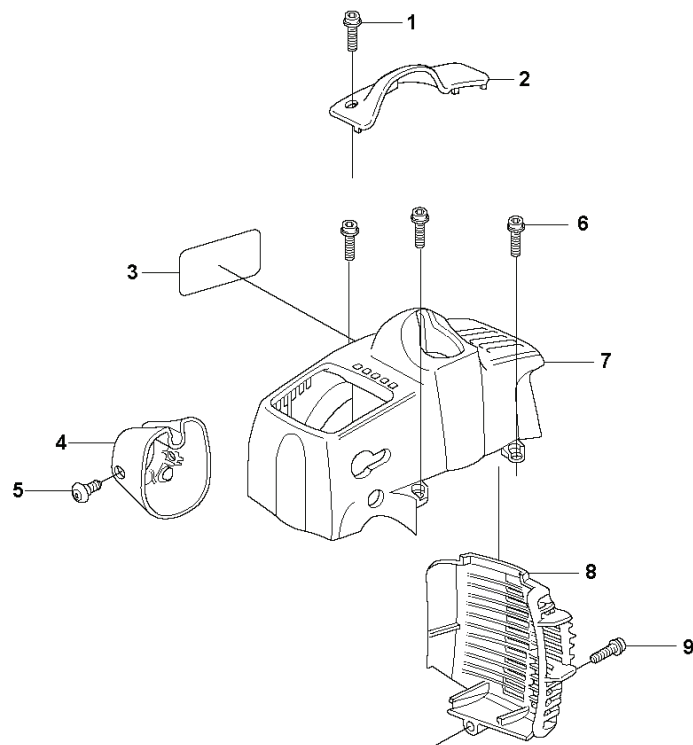

P 223L, 223R
CARBURETOR (not for US)

ZAMA C1Q - EL 24

REF.	PART NO.	DESCRIPTION	REMARK	QTY.	KIT
1	503283401	CARBURETTOR	ZAMA C1Q-EL24. NOT FOR US	1	
2	503480501	SCREW		2	1
3	503974301	COVER		1	1
4	537048901	DIAPHRAGM		1	1, 41, 42
5	537020401	GASKET		1	1, 41, 42
6	503480101	SCREW		1	1
7	503480001	PIN RETAINING SCREW		1	1.42
8	503665901	LEVER		1	1.42
9	537020301	SPRING		1	1.42
10	503479701	VALVE		1	1.42
11	537020801	PLUG		1	1.42
12	537020901	SHAFT ASSY		1	1
13	503481901	COLLAR		1	1
14	537049001	LEVER		1	1
15	537021001	SPRING		1	1
16	537370301	VALVE		1	1
17	503481801	SCREW		1	1
18	503479001	SCREW		1	1
19	537019801	LEVER		1	1
20	503478901	COLLAR		1	1
21	537021601	LIMITER CAP		1	1
22	503480801	SPRING		1	1
23	537127801	SCREW		1	1
24	537021601	LIMITER CAP		1	1
25	503974001	WASHER		1	1
26	537020601	SCREW		1	1
27	537012601	SPRING		1	1
28	537012501	BALL		1	1
29	503535701	STRAINER		1	1.42
30	503755301	SCREW		1	1
31	537019701	SPRING		1	1
32	537019901	VALVE		1	1
33	537019601	SHAFT ASSY		1	1
34	503479201	SCREW		1	1
35	537020001	DIAPHRAGM PUMP		1	1, 41, 42
36	537020101	GASKET		1	1, 41, 42
37	537020201	COVER		1	1
38	503481101	PIECE		1	1
39	503479601	SCREW		1	1
40	537020701	SCREW		1	1

M 223L, 223R
CRANKCASE

REF.	PART NO.	DESCRIPTION	REMARK	QTY.	KIT
1	537289702	CLUTCH COVER		1	
2	503216820	SCREW IHSCFT		1	1
3	537373801	TUBULAR RIVET		3	1
4	503200225	SCREW IHSCFM		2	
5	731231401	HEXAGON NUT		2	
6	735311200	CIRCLIP		1	
7	537237502	CLUTCH DRUM ASSY		1	
8	537041102	CRANKCASE		1	
9	503216820	SCREW IHSCFT		7	8
10	503216618	SCREW IHSCFT		3	8

REF.	PART NO.	DESCRIPTION	REMARK	QTY.	KIT
1	503213512	SCREW CCRPANT		2	
2	537104401	ARM PROTECTION		1	
3	537353336	LABEL	(223L)	1	
3	537353337	LABEL	(223R)	1	
4	544193501	COVER	(223R)	1	
5	503961302	SCREW	(223R)	2	
6	503216820	SCREW IHSCFT		3	
7	503871802	CYLINDER COVER		1	
8	537320801	HEAT PROTECTOR		1	
9	503216820	SCREW IHSCFT		1	