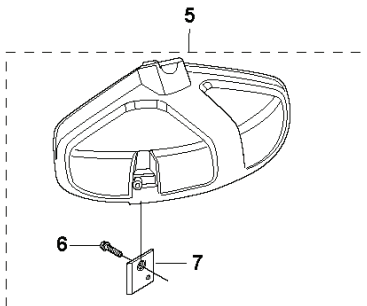

223 R, 20060100001-Current

SPARE PARTS LIST

Q2 223L, 223R
ACCESSORIES

Oil Airfilter
Öl Luftfilter
Huile Filtra aire
Aceite Filtro Air
Oja Luftfilter

223R

223L

11

REF.	PART NO.	DESCRIPTION	REMARK	QTY.	KIT
1	501783301	SUSPENSION BAIL		1	
2	503218316	SCREW		1	
3	531009248	FILTER OIL		1	
4	537312901	TRANSPORT GUARD	(200-275mm)	1	
5	503934202	COMBINATION GUARD	223R	1	
6	503210716	SCREW IH SCT		1	
7	503798801	BLADE		1	
8	503977101	TRIMMER GUARD ASSY	223L	1	
9	503210716	SCREW IH SCT		1	
10	503798801	BLADE		1	
11	537216301	HARNESS		1	
11	537216302	HARNESS	(USA)	1	
12	503734001	FRONT PIECE		1	
13	503734102	BUCKLE		1	
14	502022802	WELT HOOK		1	
15	537216201	HARNESS		1	
15	537216202	HARNESS	(USA)	1	

Q1 223L, 223R
ACCESSORIES

REF.	PART NO.	DESCRIPTION	REMARK	QTY.	KIT
1	502285901	STOP		1	
2	502114602	SOCKET WRENCH		1	
3	501600203	SCREWDRIVER		1	
4	502215801	WRENCH		1	
5	503801701	GREASE	(223L)	1	
6	503976401	GREASE		1	

G 223L, 223R
CARBURATOR & AIR FILTER

REF.	PART NO.	DESCRIPTION	REMARK	QTY.	KIT
1	502206503	SCREW EHHM		1	
2	502204001	KNOB		1	
3	503888001	FILTER COVER		1	
4	537186301	AIR FILTER		1	
5	503217516	SCREW IHSCFT		1	
6	503217550	SCREW IHSCFT		2	
7	503910901	INSULATION WALL		1	
8	503962501	CHOKE CONTROL		1	
9	503942601	INLET PIPE		1	
10	503226504	SQUARE NUT		2	
11	503200325	SCREW IHSCFM		2	
12	503497101	GASKET		1	
13	503283401	CARBURETTOR	ZAMA C1Q-EL24	1	
14	503890301	FILTER HOLDER		1	
15	731231401	HEXAGON NUT		1	14
16	503887901	HUB CAP		1	14