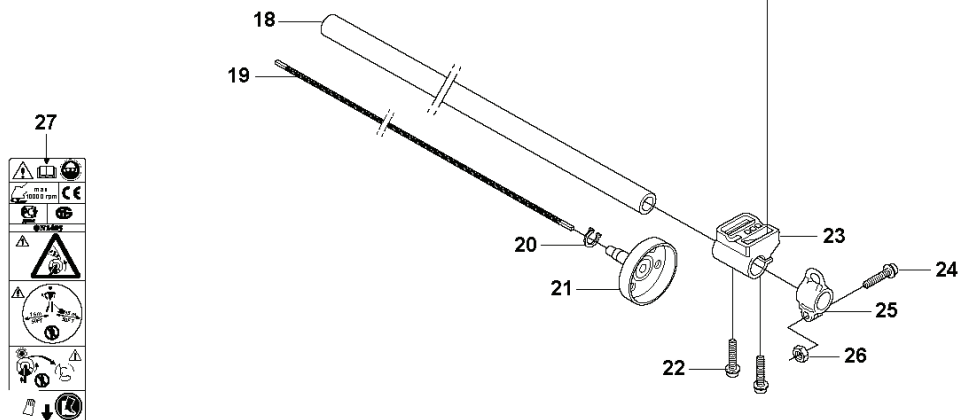

J2 223L, 223R STARTER

REF.	PART NO.	DESCRIPTION	REMARK	QTY.	KIT
1	503873302	BRIDGE		1	
2	735310820	E-CLIP		1	1
3	503873601	SPRING		1	1
4	503873502	STARTER PAWL		1	1
5	731711651	HEXAGON NUT FLANGE		1	
6	544071101	STARTER ASSY		1	
7	503217725	SCREW IHSCFT		1	6
8	544038701	DRIVER		1	6
9	544038801	SPRING		1	6
10	544166501	STARTER PULLEY ASSY		1	6
11	544038601	STARTER PULLEY		1	10
12	503859001	RECOIL SPRING		1	10
13	537411601	STARTER HOUSING		1	6
14	537379301	SPACING SLEEVE		2	6
15	503858901	STARTER ROPE		1	6
16	537008401	STARTER HANDLE		1	6
17	537379301	SPACING SLEEVE		1	6
18	537353450	LABEL	223L)	1	
18	537353451	LABEL	223R)	1	
19	503217520	SCREW IHSCFT		1	

C 223R
HANDLE & SHAFT

REF.	PART NO.	DESCRIPTION	REMARK	QTY.	KIT
1	503724303	HANDLEBAR PART ASSY		1	
2	503721003	HANDLE		1	1
3	503804501	BRACKET		1	1
4	503210745	SCREW IHSC		1	1
5	503750001	HANDLEBAR BRACKET		1	1
6	502211201	STAPLE		1	
7	725238651	SCREW EHHM		1	
8	502203801	KNOB		1	
9	503722901	COVER		1	
10	503724303	HANDLEBAR PART ASSY		1	
11	503721003	HANDLE		1	10
12	503210745	SCREW IHSC		1	10
13	503804501	BRACKET		1	10
14	502211201	STAPLE		1	10
15	502199503	HANDLEBAR		1	
16	503216816	SCREW IHSC		4	
17	503963101	BRACKET		1	
18	537214901	TUBE		1	
19	537351701	DRIVE SHAFT		1	
20	735311200	CIRCLIP		1	
21	537237502	CLUTCH DRUM ASSY		1	
22	503217525	SCREW IHSCFT		2	
23	503882301	BRACKET		1	
24	503200716	SCREW IHSCFM		1	
25	503941001	HOOK		1	
26	731231401	HEXAGON NUT		1	
27	589295101	LABEL		1	
28	502197101	SQUARE NUT		1	