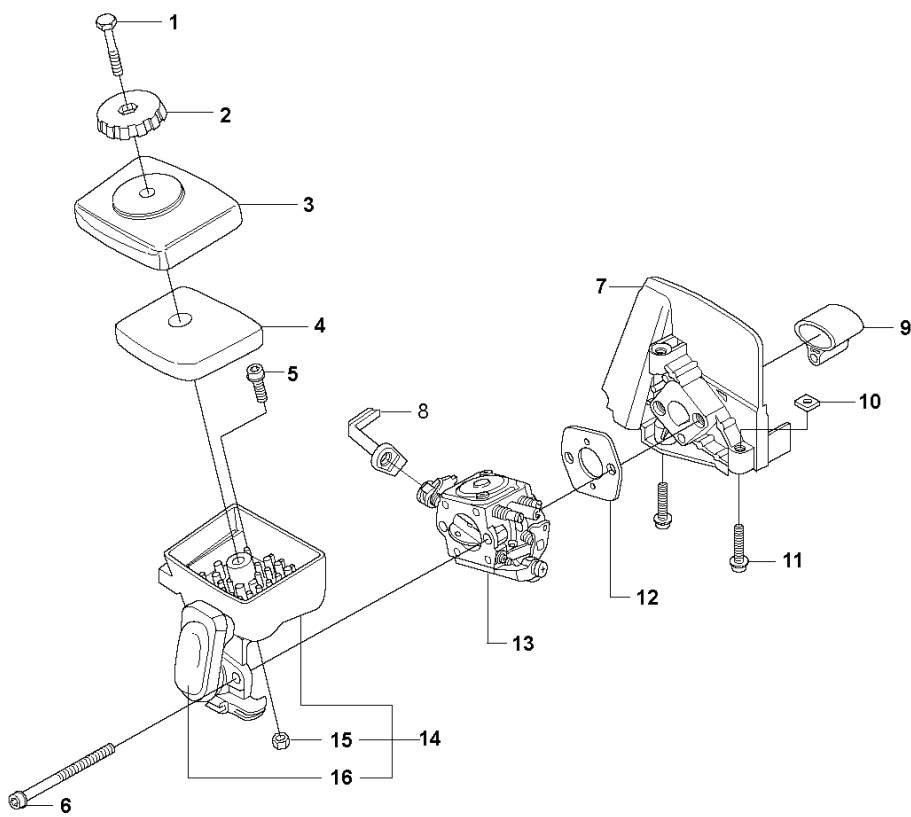

223 R, 20060100001-Current

SPARE PARTS LIST

Q2 223L, 223R
ACCESSORIES

Oil Airfilter
Öl Luftfilter
Huile Filtra aire
Aceite Filtro Air
Oja Luftfilter

223R

223L

11

REF.	PART NO.	DESCRIPTION	REMARK	QTY.	KIT
1	501783301	SUSPENSION BAIL		1	
2	503218316	SCREW		1	
3	531009248	FILTER OIL		1	
4	537312901	TRANSPORT GUARD	(200-275mm)	1	
5	503934202	COMBINATION GUARD	223R	1	
6	503210716	SCREW IH SCT		1	
7	503798801	BLADE		1	
8	503977101	TRIMMER GUARD ASSY	223L	1	
9	503210716	SCREW IH SCT		1	
10	503798801	BLADE		1	
11	537216301	HARNESS		1	
11	537216302	HARNESS	(USA)	1	
12	503734001	FRONT PIECE		1	
13	503734102	BUCKLE		1	
14	502022802	WELT HOOK		1	
15	537216201	HARNESS		1	
15	537216202	HARNESS	(USA)	1	

G 223L, 223R
CARBURATOR & AIR FILTER

REF.	PART NO.	DESCRIPTION	REMARK	QTY.	KIT
1	502206503	SCREW EHHM		1	
2	502204001	KNOB		1	
3	503888001	FILTER COVER		1	
4	537186301	AIR FILTER		1	
5	503217516	SCREW IHSCFT		1	
6	503217550	SCREW IHSCFT		2	
7	503910901	INSULATION WALL		1	
8	503962501	CHOKE CONTROL		1	
9	503942601	INLET PIPE		1	
10	503226504	SQUARE NUT		2	
11	503200325	SCREW IHSCFM		2	
12	503497101	GASKET		1	
13	503283401	CARBURETTOR	ZAMA C1Q-EL24	1	
14	503890301	FILTER HOLDER		1	
15	731231401	HEXAGON NUT		1	14
16	503887901	HUB CAP		1	14