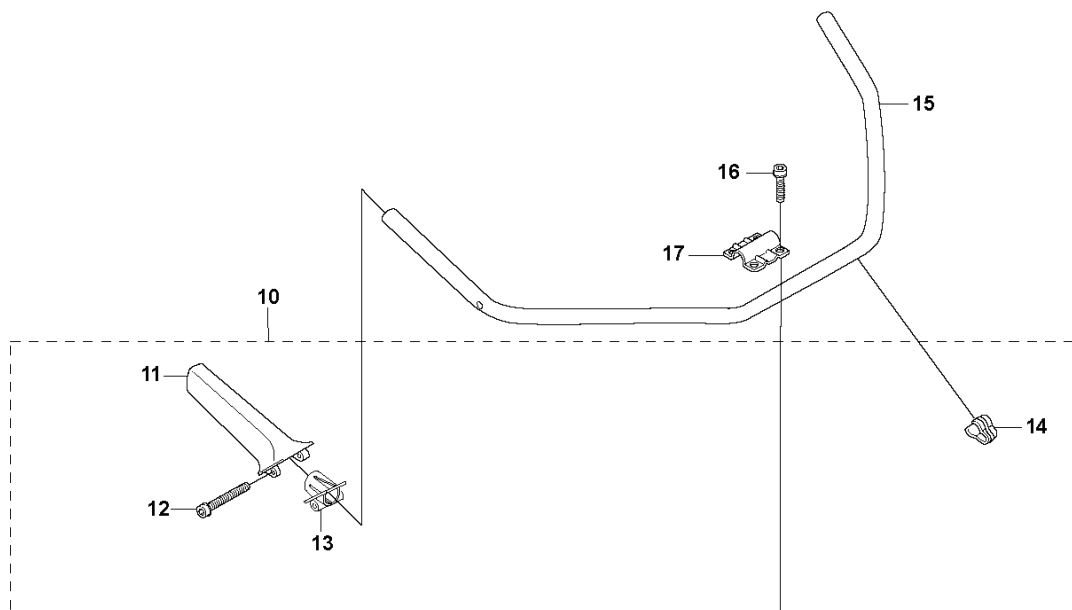

C 223R
HANDLE & SHAFT

REF.	PART NO.	DESCRIPTION	REMARK	QTY.	KIT
1	503724303	HANDLEBAR PART ASSY		1	
2	503721003	HANDLE		1	1
3	503804501	BRACKET		1	1
4	503210745	SCREW IHSC		1	1
5	503750001	HANDLEBAR BRACKET		1	1
6	502211201	STAPLE		1	
7	725238651	SCREW EHHM		1	
8	502203801	KNOB		1	
9	503722901	COVER		1	
10	503724303	HANDLEBAR PART ASSY		1	
11	503721003	HANDLE		1	10
12	503210745	SCREW IHSC		1	10
13	503804501	BRACKET		1	10
14	502211201	STAPLE		1	10
15	502199503	HANDLEBAR		1	
16	503216816	SCREW IHSC		4	
17	503963101	BRACKET		1	
18	537214901	TUBE		1	
19	537351701	DRIVE SHAFT		1	
20	735311200	CIRCLIP		1	
21	537237502	CLUTCH DRUM ASSY		1	
22	503217525	SCREW IHSCFT		2	
23	503882301	BRACKET		1	
24	503200716	SCREW IHSCFM		1	
25	503941001	HOOK		1	
26	731231401	HEXAGON NUT		1	
27	589295101	LABEL		1	
28	502197101	SQUARE NUT		1