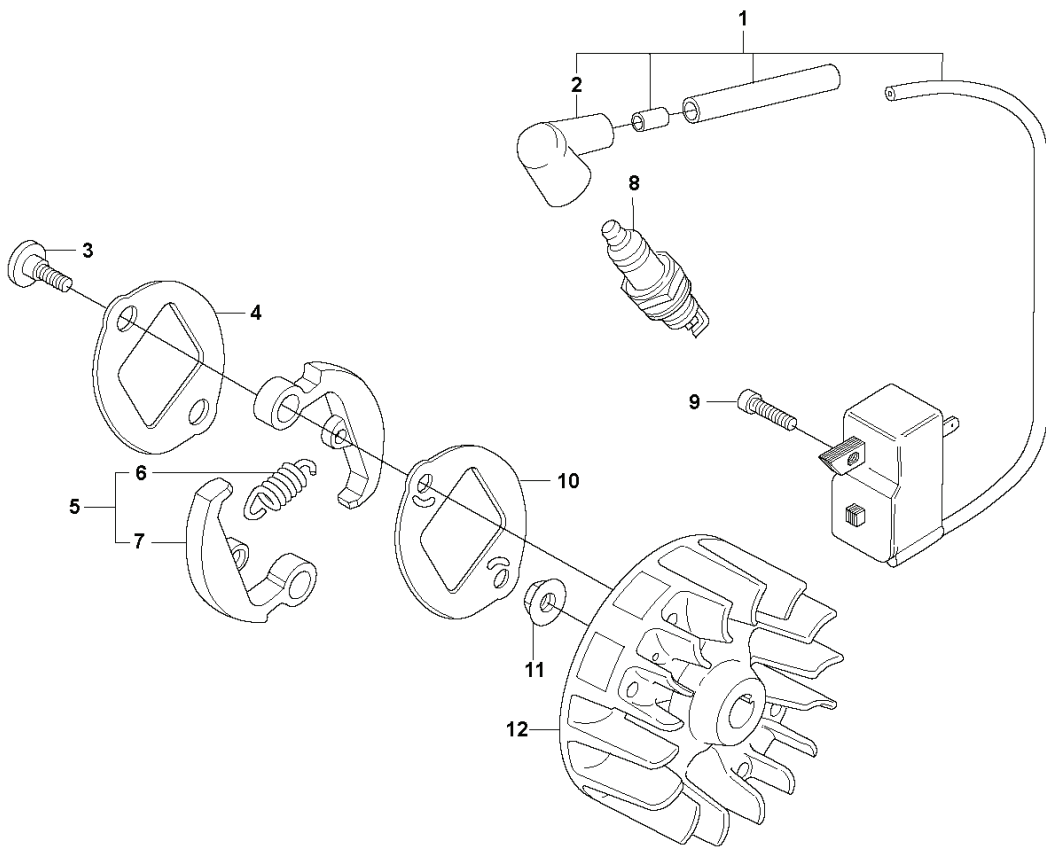

REF.	PART NO.	DESCRIPTION	REMARK	QTY.	KIT
1	503213512	SCREW CCRPANT		2	
2	537104401	ARM PROTECTION		1	
3	537353336	LABEL	(223L)	1	
3	537353337	LABEL	(223R)	1	
4	544193501	COVER	(223R)	1	
5	503961302	SCREW	(223R)	2	
6	503216820	SCREW IHSCFT		3	
7	503871802	CYLINDER COVER		1	
8	537320801	HEAT PROTECTOR		1	
9	503216820	SCREW IHSCFT		1	

L 223L, 223R
CYLINDER, PISTON & MUFFLER

REF.	PART NO.	DESCRIPTION	REMARK	QTY.	KIT
1	537039405	MUFFLER ASSY	Cat. (223L)	1	
2	503202950	SCREW IHSCFM		2	1,4
3	503871701	SPARK ARRESTER SCREEN	Cat.	1	1
4	537161901	MUFFLER ASSY	(223R)	1	1
5	537014101	GASKET		1	
6	537032008	CYLINDER		1	
7	537376504	PISTON		1	6
8	503289043	PISTON RING		2	7
9	737440800	CIRCLIP		2	7
10	503712201	BEARING		1	7
11	725533755	SCREW IHSCM		4	6

K 223L, 223R
IGNITION SYSTEM

REF.	PART NO.	DESCRIPTION	REMARK	QTY.	KIT
1	537418701	IGNITION MODULE		1	
2	537239601	SPARK PLUG CAP		1	
3	503842902	SCREW		2	
4	537046701	WASHER		1	
5	537032201	CLUTCH ASSY		1	
6	503816001	CLUTCH SPRING		1	
7	503842801	CLUTCH SHOE		2	
8	503235108	SPARK PLUG	Champion RCJ 7Y	1	
8	503235111	SPARK PLUG	NGK BPMR 7A	1	
9	503217116	SCREW IHSCT		2	
10	537046801	WASHER		1	
11	731711651	HEXAGON NUT FLANGE		1	
12	537249602	FLYWHEEL		1	