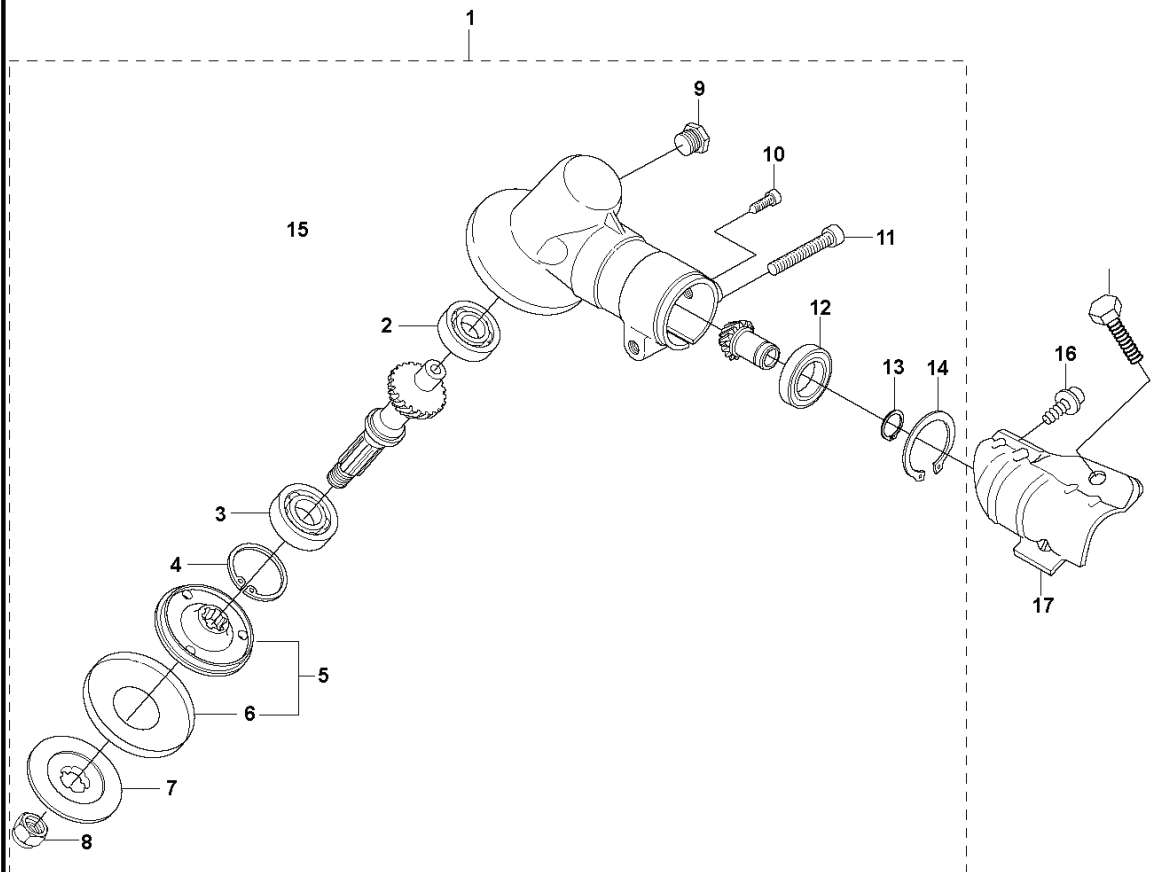

A 223L, 223R
BEVEL GEAR

REF.	PART NO.	DESCRIPTION	REMARK	QTY.	KIT
1	537342501	BEVEL GEAR		1	1
2	738219800	BALL BEARING		1	1
3	503252401	BALL BEARING		1	1
4	735312810	CIRCLIP		1	1
5	537234901	DRIVER ASSY		1	1
6	537292601	CUP		1	5
7	537285601	SUPPORT FLANGE		1	1
8	503856301	NUT		1	1
9	503201501	SCREW		1	1
10	503201412	SCREW IHSCFMO		1	1
11	503200725	SCREW IHSCFM		1	1
12	738219900	BALL BEARING		1	1
13	735311100	CIRCLIP		1	1
14	735312510	CIRCLIP		1	1
15	725237051	SCREW		1	
16	503200712	SCREW IHSCFM		1	
17	503935501	CLAMPGUARD		1