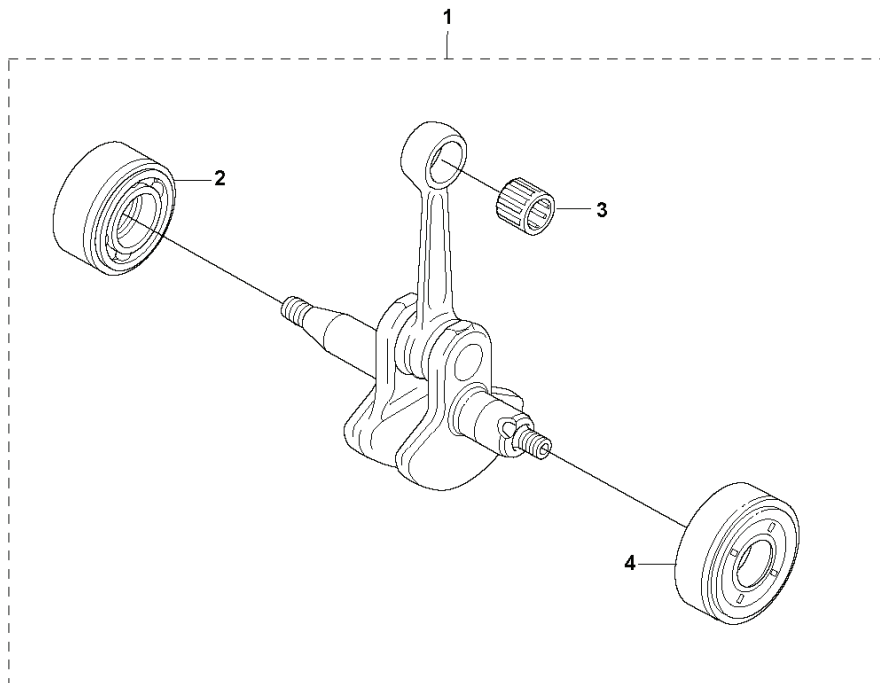

N 223L, 223R
CRANK SHAFT

REF.	PART NO.	DESCRIPTION	REMARK	QTY.	KIT
1	503852474	CRANKSHAFT ASSY		1	
2	503940203	BEARING CAGE		1	1
3	503712201	BEARING		1	1
4	503940203	BEARING CAGE		1	1