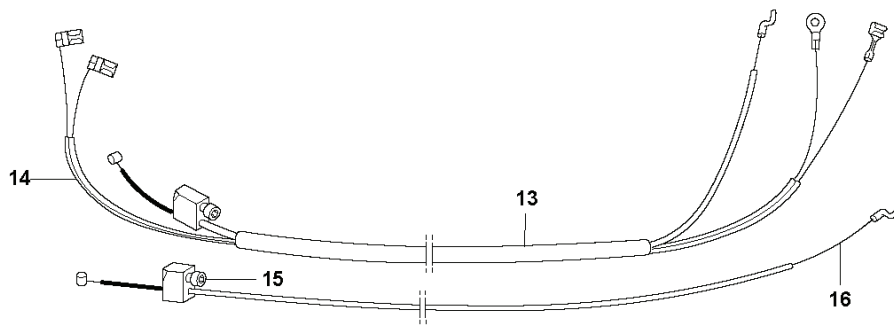

E 223R
THROTTLE CONTROLS

REF.	PART NO.	DESCRIPTION	REMARK	QTY.	KIT
1	537183507	HANDLE ASSY		1	
2	503216616	SCREW IHSC		2	1
3	537419001	SWITCH		1	1
4	537160701	THROTTLE LOCKOUT		1	1
5	537160601	THROTTLE LOCKOUT		1	1
6	537174301	SPRING		1	1
7	537174201	SPRING THROTTLE TRIG		1	1
8	537160301	HANDLE HALF		1	1
9	537160801	THROTTLE TRIGGER		1	1
10	537160203	HANDLE HALF		1	1
11	503200735	SCREW IHSCFM		1	
12	503221013	HEXAGON NUT		1	
13	537424401	WIRING ASSY		1	
14	537424301	WIRING		1	13
15	503216616	SCREW IHSC		1	13
16	537173901	THROTTLE CABLE ASSY		1	13