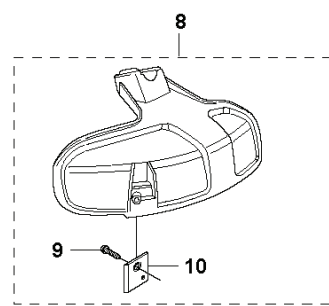

223 R, 20060100001-Current

SPARE PARTS LIST

Q2 223L, 223R
ACCESSORIES

Oil Airfilter
Öl Luftfilter
Huile Filtra aire
Aceite Filtro Air
Oja Luftfilter

223R

223L

11

REF.	PART NO.	DESCRIPTION	REMARK	QTY.	KIT
1	501783301	SUSPENSION BAIL		1	
2	503218316	SCREW		1	
3	531009248	FILTER OIL		1	
4	537312901	TRANSPORT GUARD	(200-275mm)	1	
5	503934202	COMBINATION GUARD	223R	1	
6	503210716	SCREW IH SCT		1	
7	503798801	BLADE		1	
8	503977101	TRIMMER GUARD ASSY	223L	1	
9	503210716	SCREW IH SCT		1	
10	503798801	BLADE		1	
11	537216301	HARNESS		1	
11	537216302	HARNESS	(USA)	1	
12	503734001	FRONT PIECE		1	
13	503734102	BUCKLE		1	
14	502022802	WELT HOOK		1	
15	537216201	HARNESS		1	
15	537216202	HARNESS	(USA)	1	