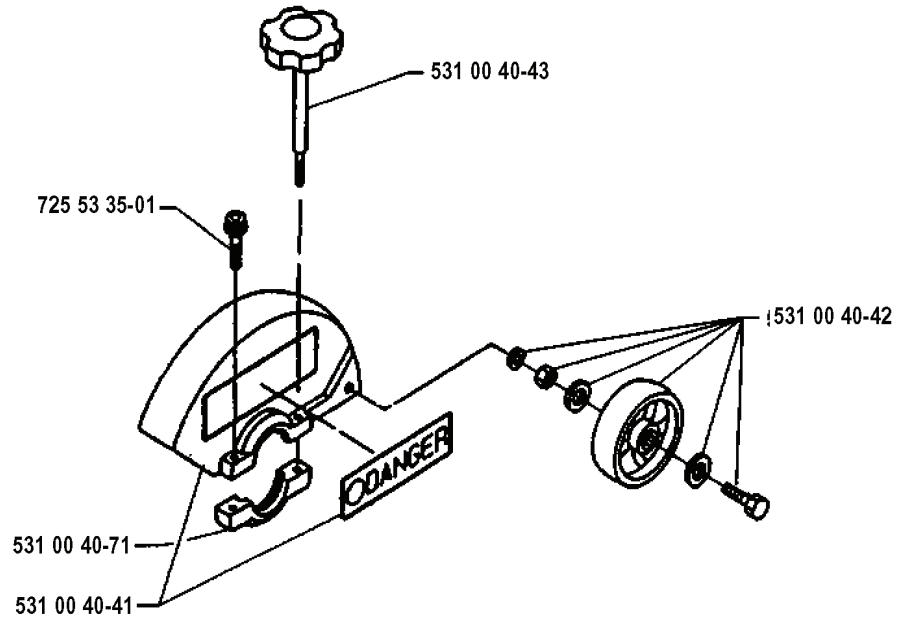

232 RBD EDGER ATTACHMENT, 1995-03

SPARE PARTS LIST

* compl 531 00 40-35

REF.	PART NO.	DESCRIPTION	REMARK	QTY.	KIT
531 00 40-35	531004035	GEAR ASSY		1	
531 00 40-39	531004039	SCREW		1	
531 00 40-38	531004038	FLANGE		1	
531 00 40-44	531004044	BLADE		1	
531 00 40-37	531004037	BOSS		1	
725 53 35-01	725533501	SCREW IHSCM		1	
531 00 40-71	531004071	BRACKET		1	
531 00 40-41	531004041	GUARD		1	
531 00 40-43	531004043	KNOB		1	
531 00 40-36	531004036	PLUG		1	
503 80 85-01	503808501	SLEEVE		1	
531 00 40-40	531004040	SCREW		1	
725 53 33-01	725533301	SCREW IHSCM		1	
503 81 70-01	503817001	TUBE		1	
531 00 40-42	531004042	WHEEL ASSY		1	
740 43 15-00	740431500	O-RING	CORRECTION:	1	
740 43 43 15-00				1	
503 78 51-01	503785101	BEARING CAGE		1	
503 78 52-01	503785201	SUPPORTING BEARING		1	