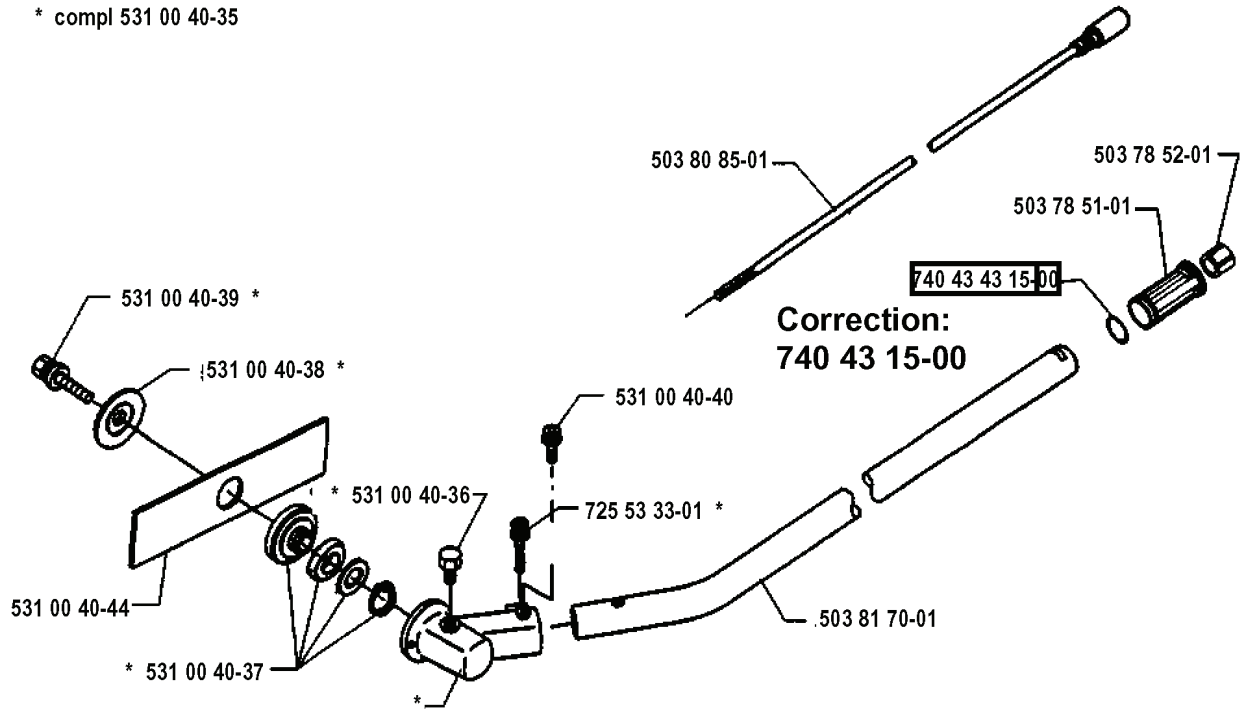

232 RBD EDGER ATTACHMENT, 1995-03

SPARE PARTS LIST

* compl 531 00 40-35

REF.	PART NO.	DESCRIPTION	REMARK	QTY.	KIT
531 00 40-35	531004035	GEAR ASSY		1	
531 00 40-39	531004039	SCREW		1	
531 00 40-38	531004038	FLANGE		1	
531 00 40-44	531004044	BLADE		1	
531 00 40-37	531004037	BOSS		1	
725 53 35-01	725533501	SCREW IHSCM		1	
531 00 40-71	531004071	BRACKET		1	
531 00 40-41	531004041	GUARD		1	
531 00 40-43	531004043	KNOB		1	
531 00 40-36	531004036	PLUG		1	
503 80 85-01	503808501	SLEEVE		1	
531 00 40-40	531004040	SCREW		1	
725 53 33-01	725533301	SCREW IHSCM		1	
503 81 70-01	503817001	TUBE		1	
531 00 40-42	531004042	WHEEL ASSY		1	
740 43 15-00	740431500	O-RING	CORRECTION:	1	
740 43 43 15-00				1	
503 78 51-01	503785101	BEARING CAGE		1	
503 78 52-01	503785201	SUPPORTING BEARING		1	