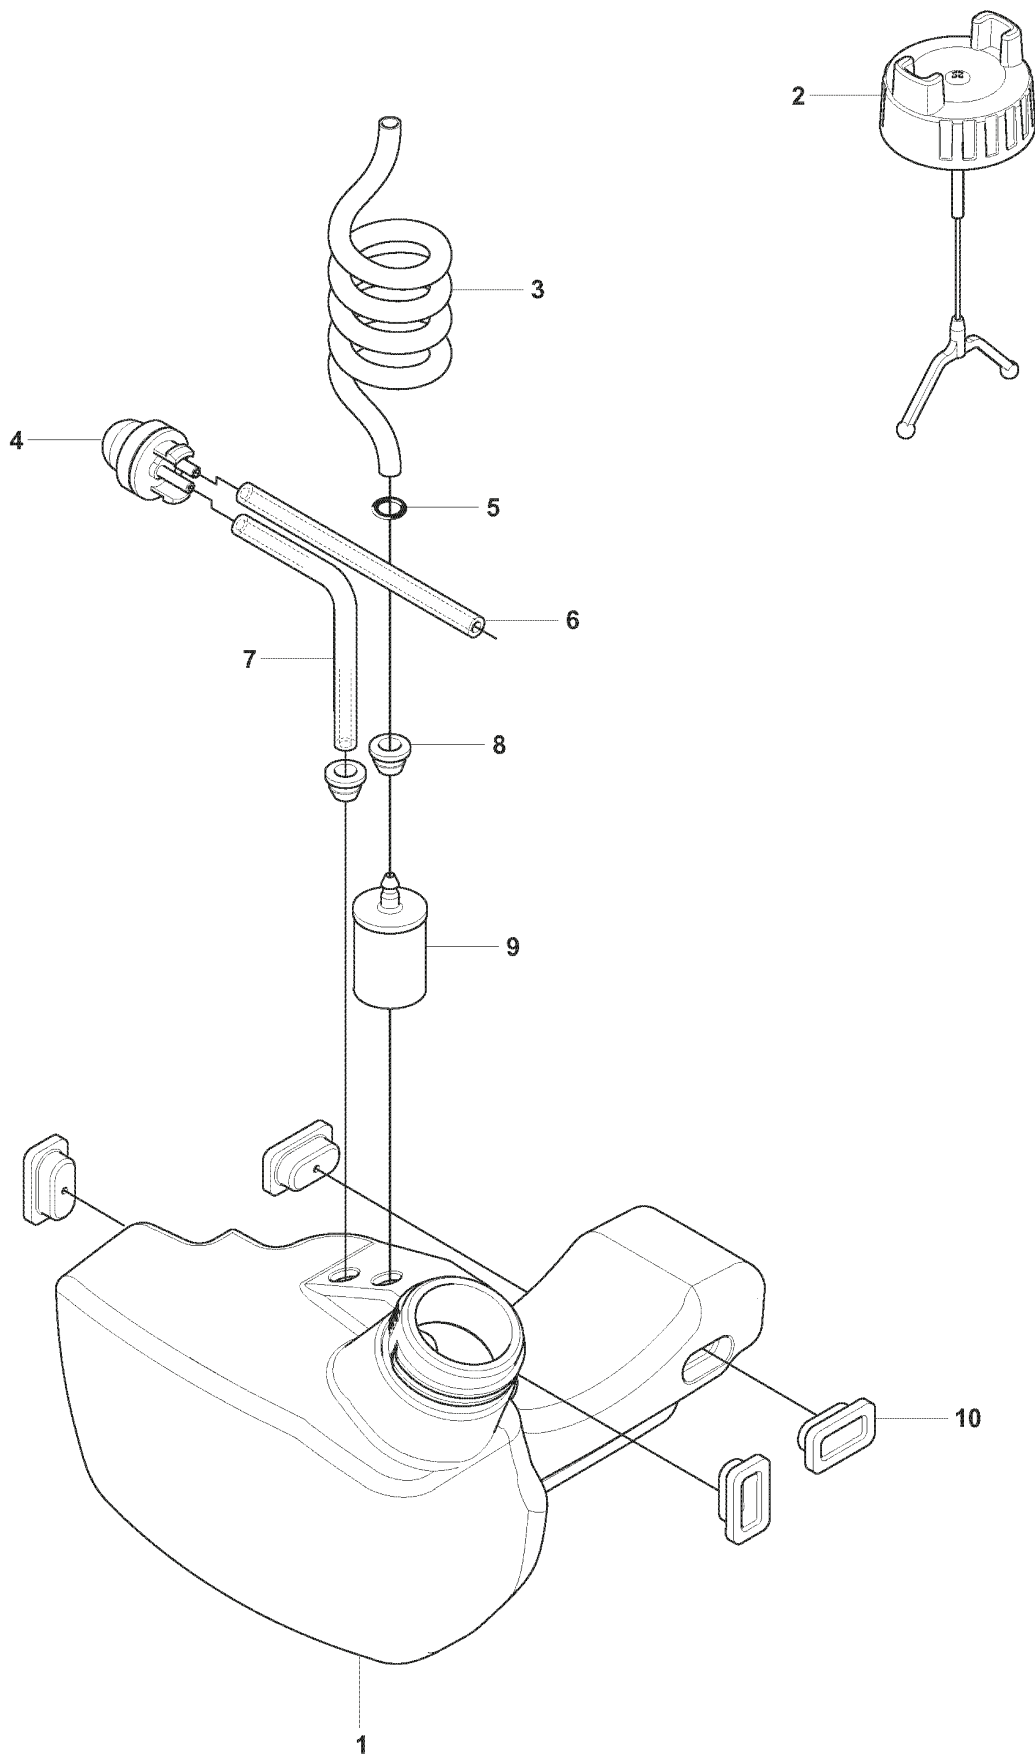

M

REF.	PART NO.	DESCRIPTION	REMARK	QTY.	KIT
1	544074201	FUEL TANK		1	
2	503911802	TANK CAP		1	
3	544325001	FUEL HOSE		1	
4	503936601	PURGE		1	
5	537184901	O-RING		1	
6	544977512	FUEL HOSE		1	
7	544977512	FUEL HOSE		1	
8	503735801	BUSHING		2	
9	503443201	FUEL FILTER		1	
10	544324801	SUSPENSION		4