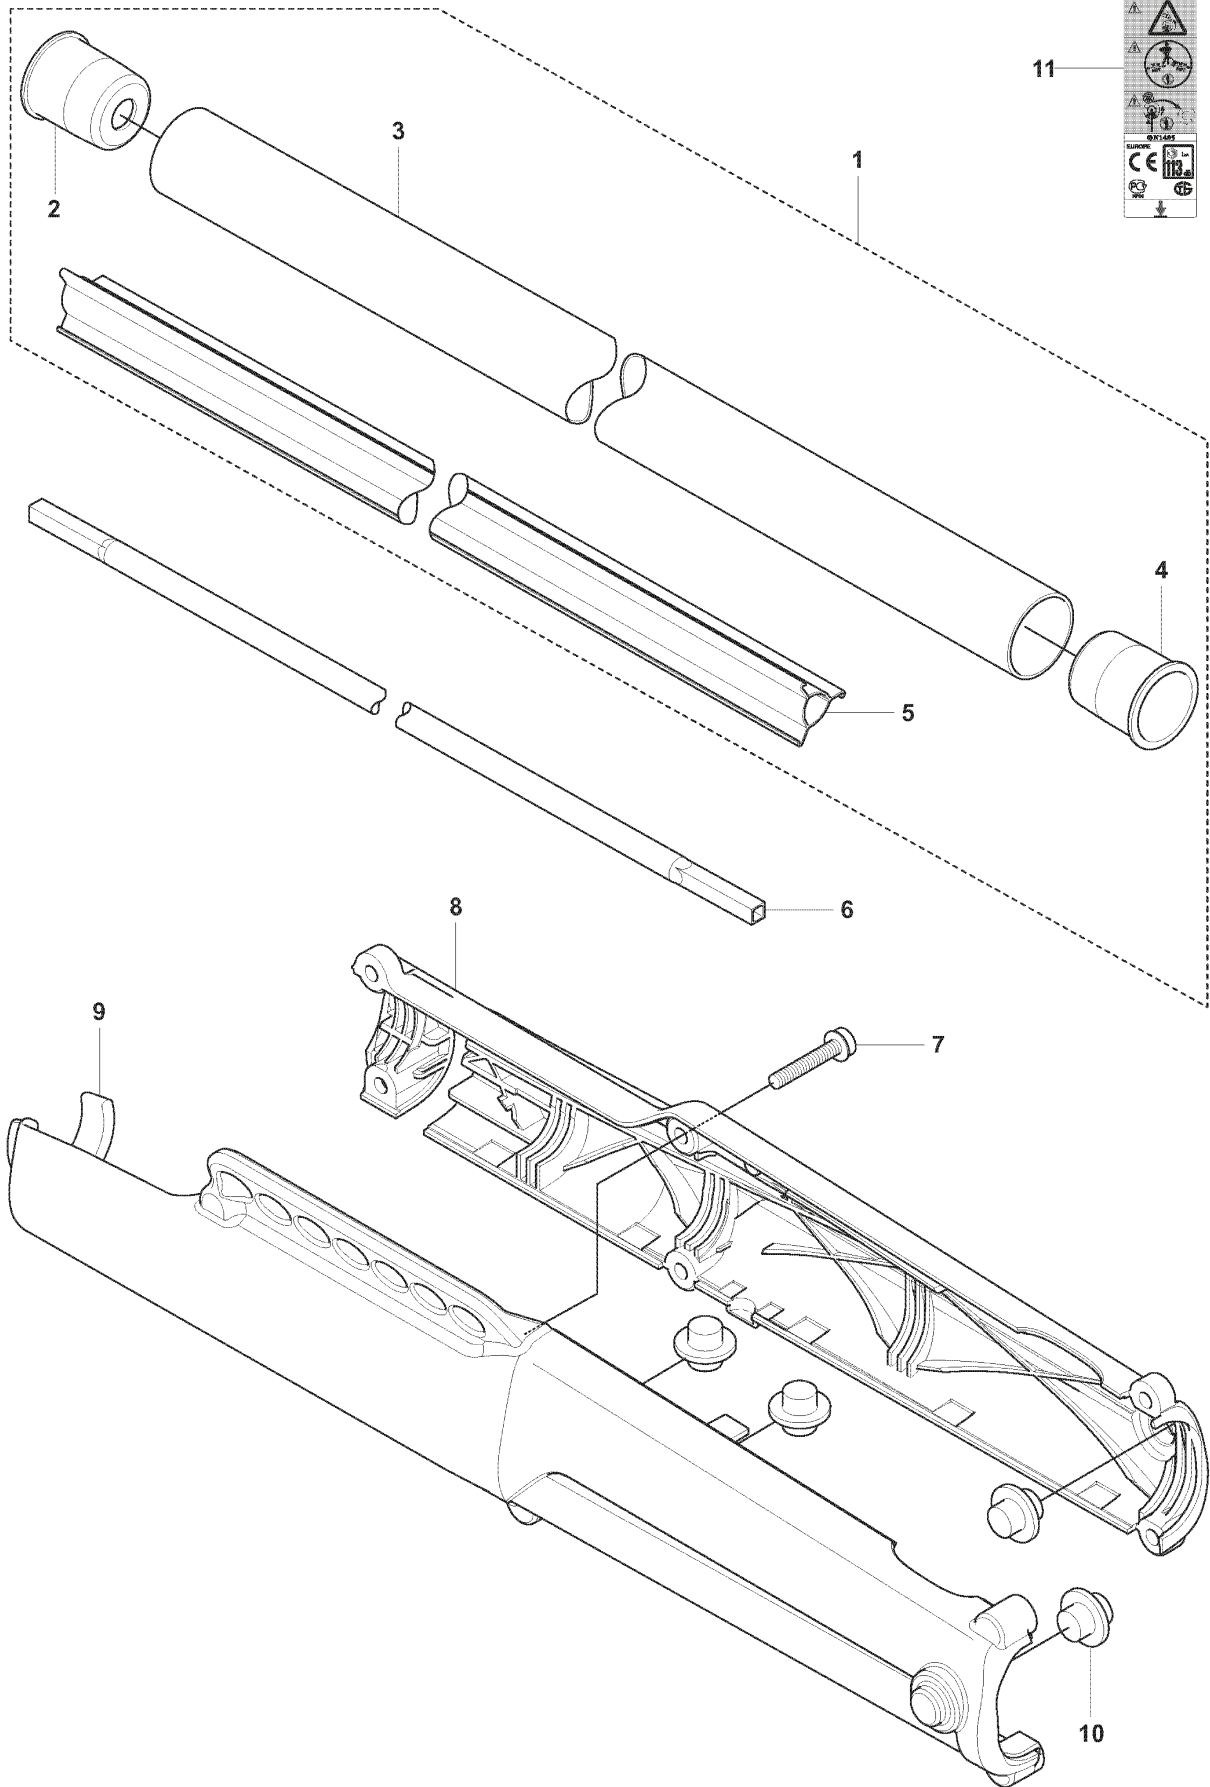

B 241R

REF.	PART NO.	DESCRIPTION	REMARK	QTY.	KIT
1	537214201	TUBE		1	
2	537360202	SPACER		1	
3	537214101	TUBE		1	
4	537360201	SPACER		1	
5	537313901	GUIDE		1	
6	544183201	DRIVE SHAFT		1	
7	503216872	SCREW IHSCT		6	
8	544279101	WEAR PROTECTION		1	
9	544279001	WEAR PROTECTION		1	
10	544101702	DAMPER		4	
11	589295101	LABEL		1