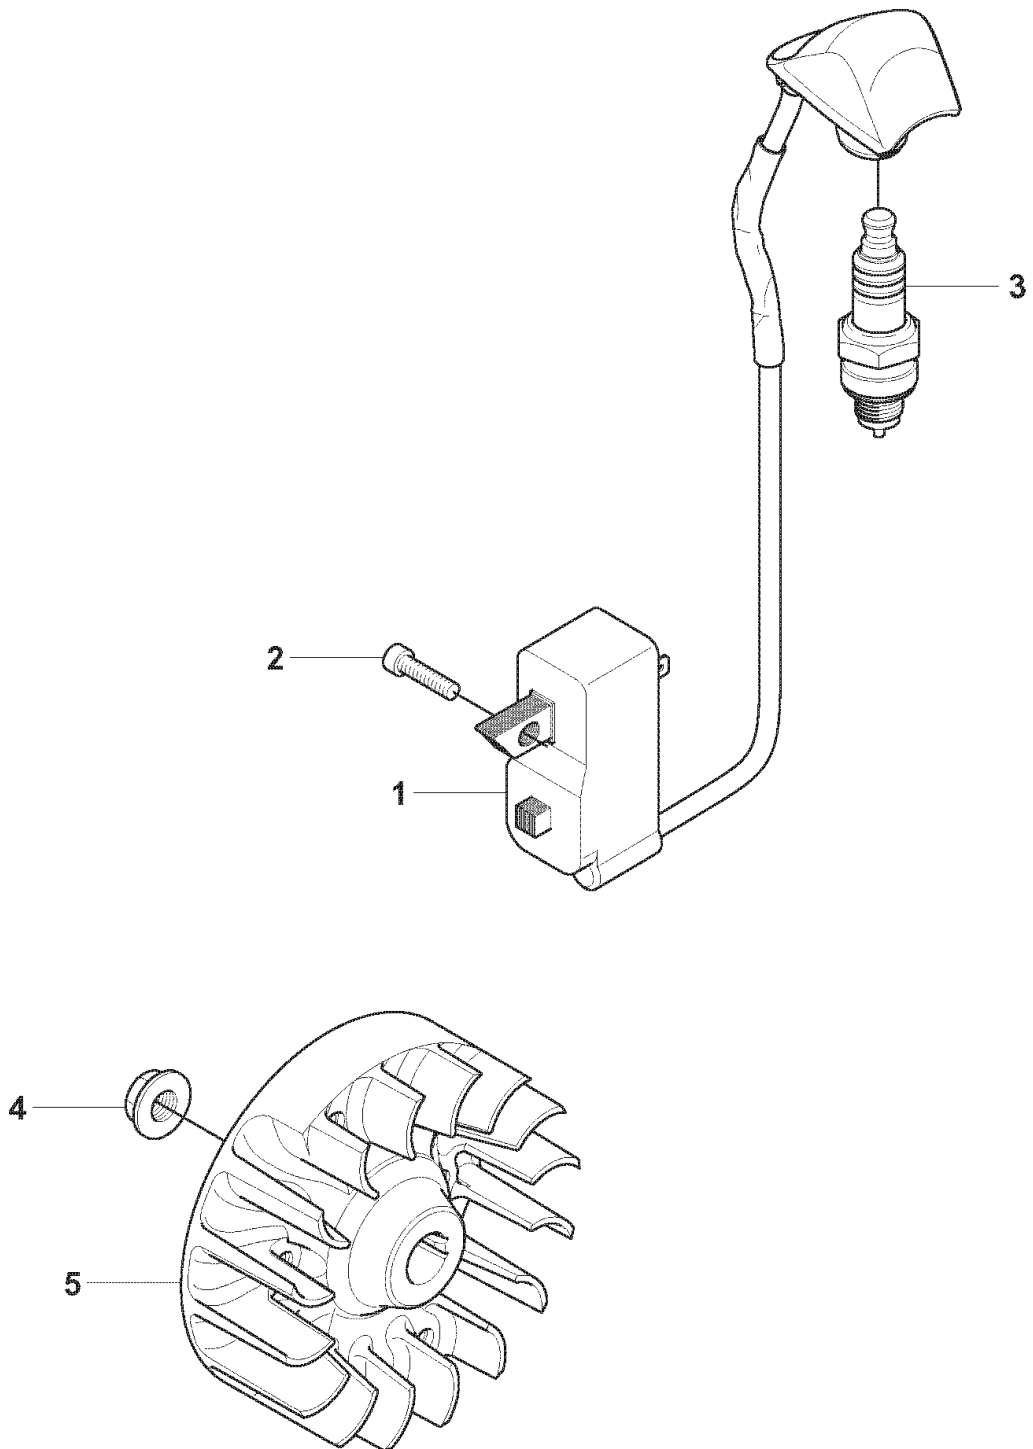

P

REF.	PART NO.	DESCRIPTION	REMARK	QTY.	KIT
1	501319801	IGNITION MODULE		1	
2	503216618	SCREW IHSCT		2	
3	503235111	SPARK PLUG		1	
4	731711651	HEXAGON NUT FLANGE		1	
5	537249601	FLYWHEEL		1