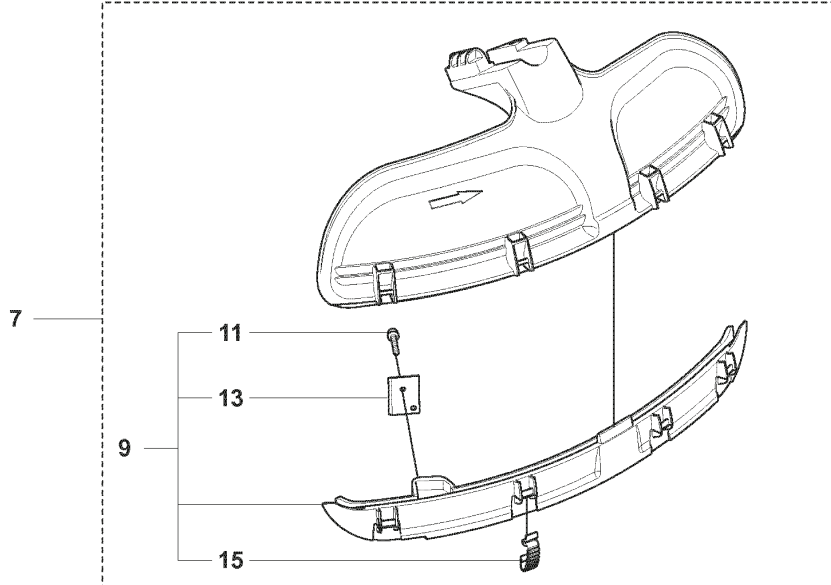

V

REF.	PART NO.	DESCRIPTION	REMARK	QTY.	KIT
1	537387701	BLADE GUARD		1	
2	503200216	SCREW IHSCFM		1	
3	537361101	CLAMP		1	
4	537361001	ADAPTER		1	
5	537217104	BLADE GUARD		1	
6	503200216	SCREW IHSCFM		4	
7	537331601	COMBINATION GUARD		1	
8	537396301	SPLASH GUARD		1	
9	503210716	SCREW IHSCFT		1	
10	503798801	BLADE		1	
11	537387201	SNAP LOCKING		4	
12	537331603	SPLASH GUARD		1	
13	537396303	SPLASH GUARD		1	
14	503216825	SCREW IHSCFT		1	
15	503798801	BLADE		1	
16	544124501	RETAINER		1	
17	537387201	SNAP LOCKING		4