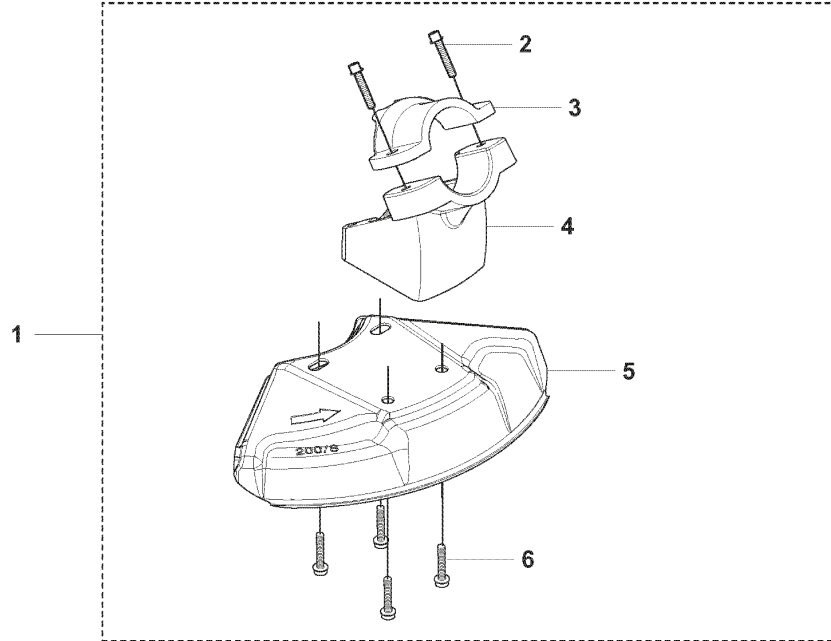

V

REF.	PART NO.	DESCRIPTION	REMARK	QTY.	KIT
1	537387701	BLADE GUARD		1	
2	503200216	SCREW IHSCFM		1	
3	537361101	CLAMP		1	
4	537361001	ADAPTER		1	
5	537217104	BLADE GUARD		1	
6	503200216	SCREW IHSCFM		4	
7	537331601	COMBINATION GUARD		1	
8	537396301	SPLASH GUARD		1	
9	503210716	SCREW IHSCFT		1	
10	503798801	BLADE		1	
11	537387201	SNAP LOCKING		4	
12	537331603	SPLASH GUARD		1	
13	537396303	SPLASH GUARD		1	
14	503216825	SCREW IHSCFT		1	
15	503798801	BLADE		1	
16	544124501	RETAINER		1	
17	537387201	SNAP LOCKING		4