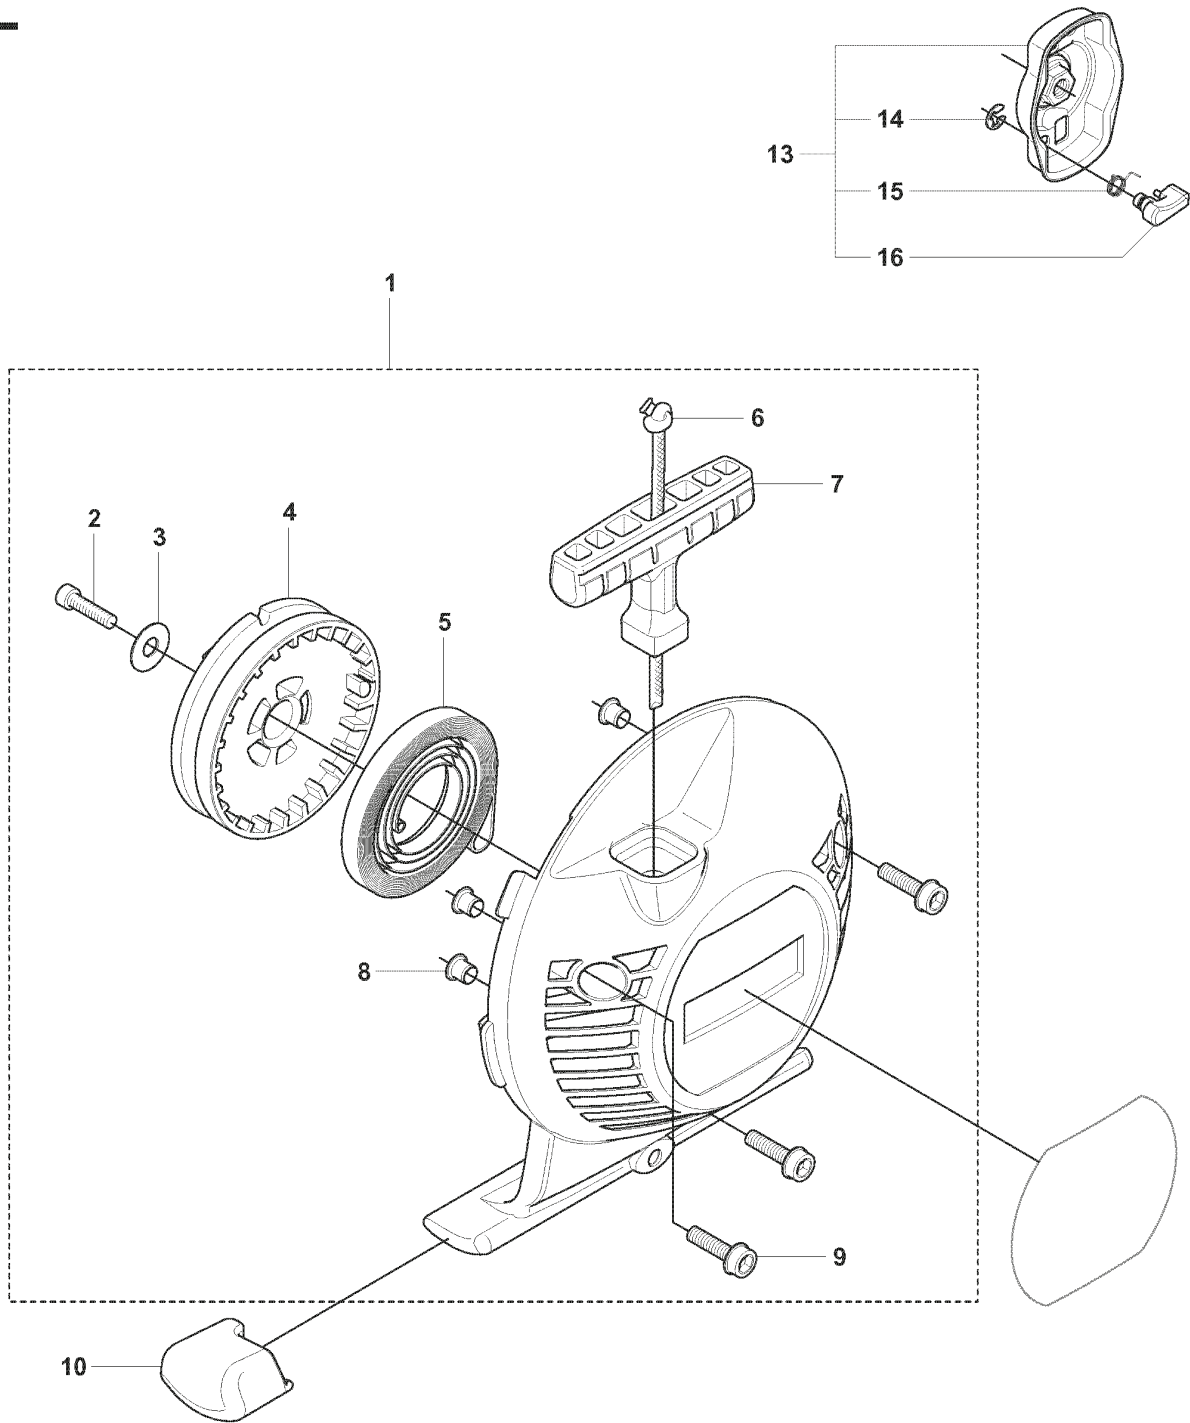

L

REF.	PART NO.	DESCRIPTION	REMARK	QTY.	KIT
1	537214703	STARTER ASSY		1	
2	503217920	SCREW IHSC		1	
3	535072301	WASHER		1	
4	537325002	STARTER PULLEY		1	
5	503859901	RECOIL SPRING		1	
6	505305125	STARTER ROPE		1	
7	503543901	STARTER HANDLE		1	
8	537373802	TUBULAR RIVET		3	
9	503200302	SCREW IHSCFM		3	
10	544903401	DAMPER		1	
11	544847302	DECAL		1	
12	544847301	DECAL		1	
13	503873304	STARTER PAWL BRIDGE		1	
14	735310820	E-CLIP		1	
15	503873601	SPRING		1	
16	544011401	STARTER PAWL		2