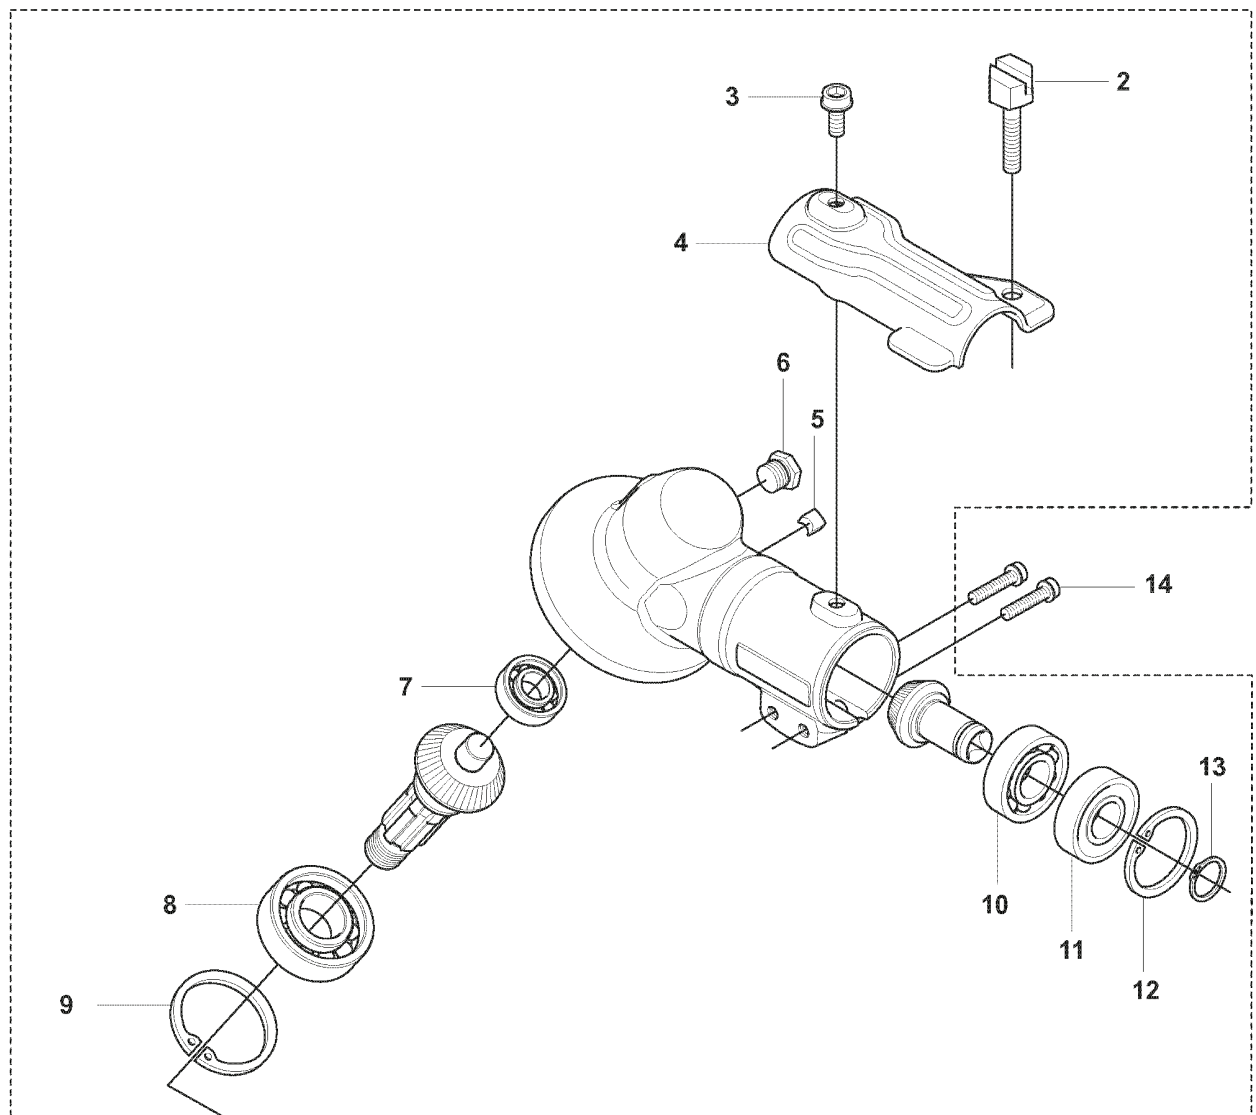

A1 241R

REF.	PART NO.	DESCRIPTION	REMARK	QTY.	KIT
1	544216401	GEAR		1	
2	537189501	SCREW		1	
3	503200210	SCREW IHSCFM		1	
4	544087601	CLAMP		1	
5	537147401	MAGNET		1	
6	503201501	SCREW		1	
7	738219900	BALL BEARING		1	
8	503252801	BALL BEARING		1	
9	735313110	CIRCLIP		1	
10	738210110	BALL BEARING		1	
11	738210112	BALL BEARING		1	
12	735312810	CIRCLIP		1	
13	735311400	CIRCLIP		1	
14	503200325	SCREW IHSCFM		2	
15	537351401	DRIVER		1	
16	537343501	SUPPORT FLANGE		1	
17	503227301	NUT		1	

T

Zama C1Q-EL38

REF.	PART NO.	DESCRIPTION	REMARK	QTY.	KIT
1	501326901	CARBURETTOR		1	
2	503480501	SCREW		2	
3	503974301	COVER		1	
4	504105601	DIAPHRAGM		1	
5	537020401	GASKET		1	
6	503535601	PLUG WELCH		1	
7	503480101	SCREW		1	
8	503665901	LEVER		1	
9	537020301	SPRING		1	
10	537387301	NOZZLE ASSY		1	
11	503480001	PIN RETAINING SCREW		1	
12	503479701	VALVE		1	
13	504102701	SHAFT ASSY		1	
14	537417201	VALVE		1	
15	503479201	SCREW		1	
16	501327101	SHAFT ASSY		1	
17	544372401	SPRING		1	
18	503481801	SCREW		1	
19	537370301	VALVE		1	
20	544372601	SPRING		1	
21	544372501	LEVER		1	
22	544427001	COLLAR		1	
23	537012601	SPRING		1	
24	537012501	BALL		1	
25	503481301	STRAINER		1	
26	537416901	SCREW		1	
27	537417001	LIMITER CAP		2	
28	537387501	SCREW		1	
29	537385201	CLIP		1	
30	537417401	LEVER		1	
31	503479001	SCREW		1	
32	537020001	DIAPHRAGM PUMP		1	
33	537020101	GASKET		1	
34	537416801	COVER		1	
35	537020701	SCREW		1	
36	503479601	SCREW		1	
37	503481101	PIECE		1	
38	531004552	GASKET KIT		1	