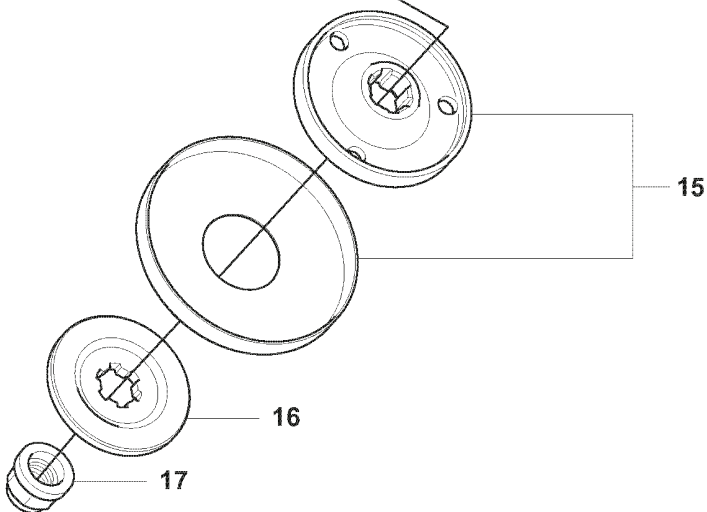

A1 241R

REF.	PART NO.	DESCRIPTION	REMARK	QTY.	KIT
1	544216401	GEAR		1	
2	537189501	SCREW		1	
3	503200210	SCREW IHSCFM		1	
4	544087601	CLAMP		1	
5	537147401	MAGNET		1	
6	503201501	SCREW		1	
7	738219900	BALL BEARING		1	
8	503252801	BALL BEARING		1	
9	735313110	CIRCLIP		1	
10	738210110	BALL BEARING		1	
11	738210112	BALL BEARING		1	
12	735312810	CIRCLIP		1	
13	735311400	CIRCLIP		1	
14	503200325	SCREW IHSCFM		2	
15	537351401	DRIVER		1	
16	537343501	SUPPORT FLANGE		1	
17	503227301	NUT		1	

T

Zama C1Q-EL38

REF.	PART NO.	DESCRIPTION	REMARK	QTY.	KIT
1	501326901	CARBURETTOR		1	
2	503480501	SCREW		2	
3	503974301	COVER		1	
4	504105601	DIAPHRAGM		1	
5	537020401	GASKET		1	
6	503535601	PLUG WELCH		1	
7	503480101	SCREW		1	
8	503665901	LEVER		1	
9	537020301	SPRING		1	
10	537387301	NOZZLE ASSY		1	
11	503480001	PIN RETAINING SCREW		1	
12	503479701	VALVE		1	
13	504102701	SHAFT ASSY		1	
14	537417201	VALVE		1	
15	503479201	SCREW		1	
16	501327101	SHAFT ASSY		1	
17	544372401	SPRING		1	
18	503481801	SCREW		1	
19	537370301	VALVE		1	
20	544372601	SPRING		1	
21	544372501	LEVER		1	
22	544427001	COLLAR		1	
23	537012601	SPRING		1	
24	537012501	BALL		1	
25	503481301	STRAINER		1	
26	537416901	SCREW		1	
27	537417001	LIMITER CAP		2	
28	537387501	SCREW		1	
29	537385201	CLIP		1	
30	537417401	LEVER		1	
31	503479001	SCREW		1	
32	537020001	DIAPHRAGM PUMP		1	
33	537020101	GASKET		1	
34	537416801	COVER		1	
35	537020701	SCREW		1	
36	503479601	SCREW		1	
37	503481101	PIECE		1	
38	531004552	GASKET KIT		1	

1

REF.	PART NO.	DESCRIPTION	REMARK	QTY.	KIT
1	537275702	HARNESS		1	
2	503996101	BAND		3	
3	503996103	BAND		1	
4	537113501	RETAINER		1	
5	537288401	BUCKLE		1	
6	537288301	BUCKLE		1	
7	537275901	HIP PAD		1	
8	502022805	WELT HOOK		1	
9	502023002	LOCK		1	
10	502023801	SPRING		1	
11	502022902	HOOK		1	
12	735310920	E-CLIP		1	
13	537175401	HIP PAD		3	