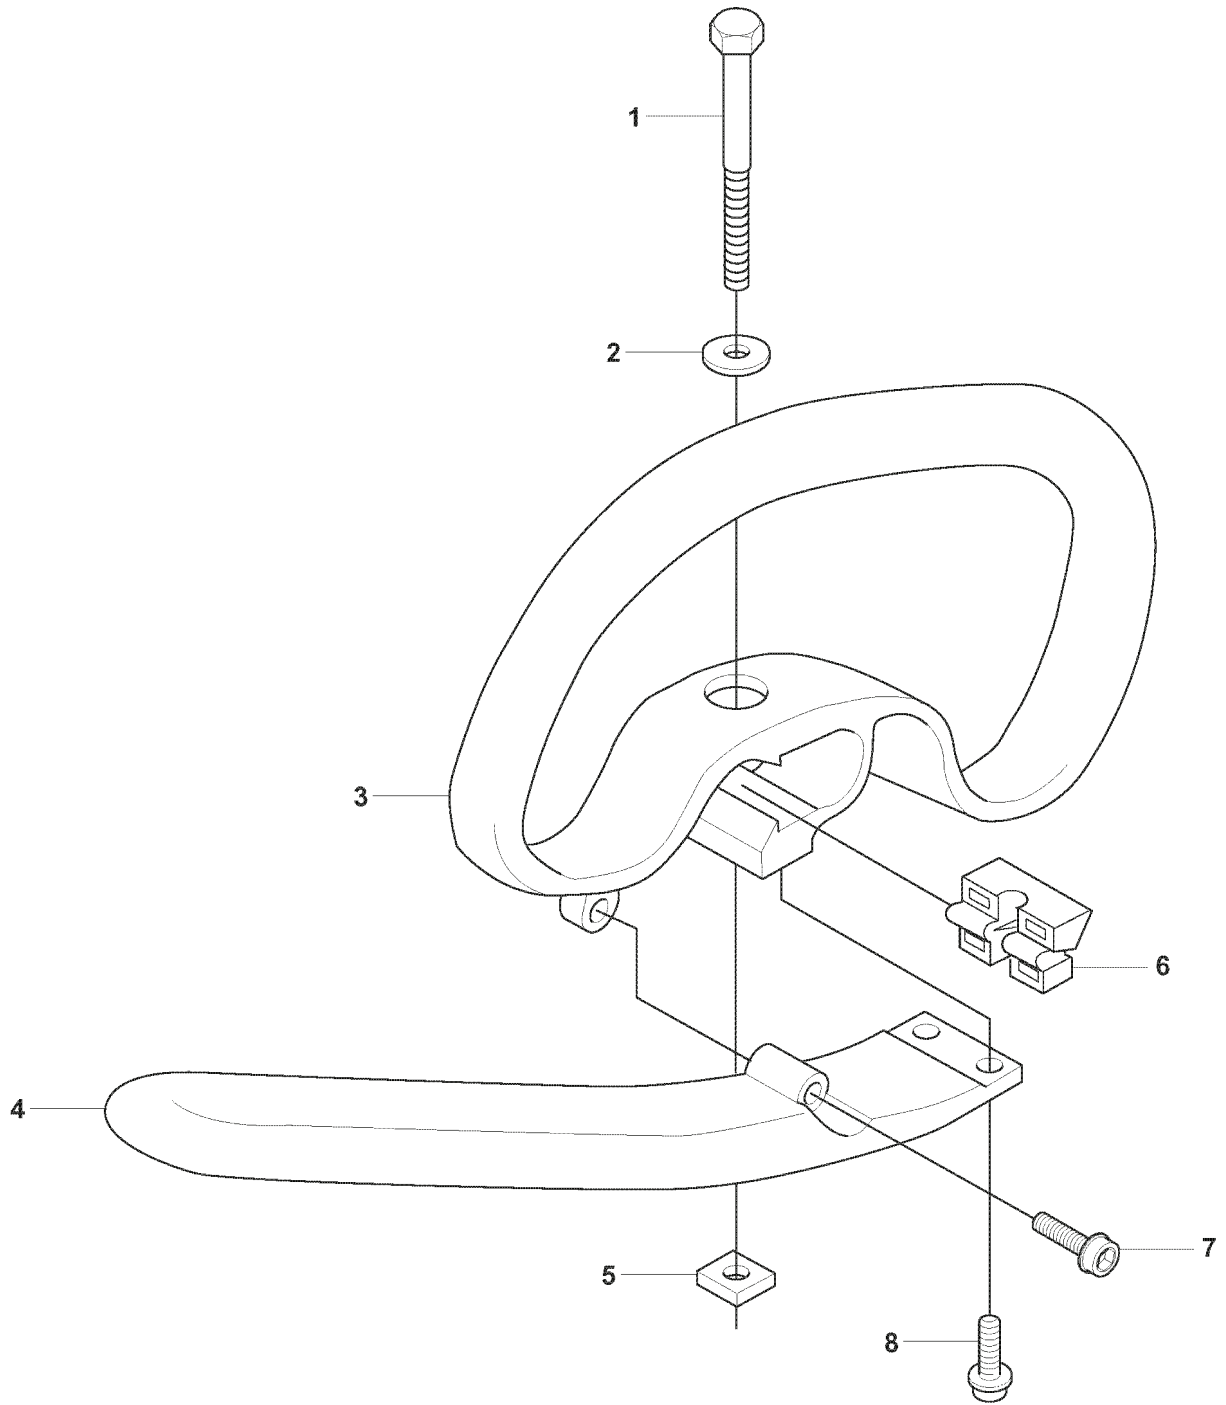

D 241RJ

REF.	PART NO.	DESCRIPTION	REMARK	QTY.	KIT
1	725237851	SCREW EHHM		1	
2	503230061	WASHER		1	
3	544101002	HANDLE LOOP		1	
4	503997801	HANDLE		1	
5	502197101	SQUARE NUT		1	
6	544101101	BLOCK.SPACING		1	
7	503216816	SCREW IHSCT		1	
8	503216816	SCREW IHSCT		2