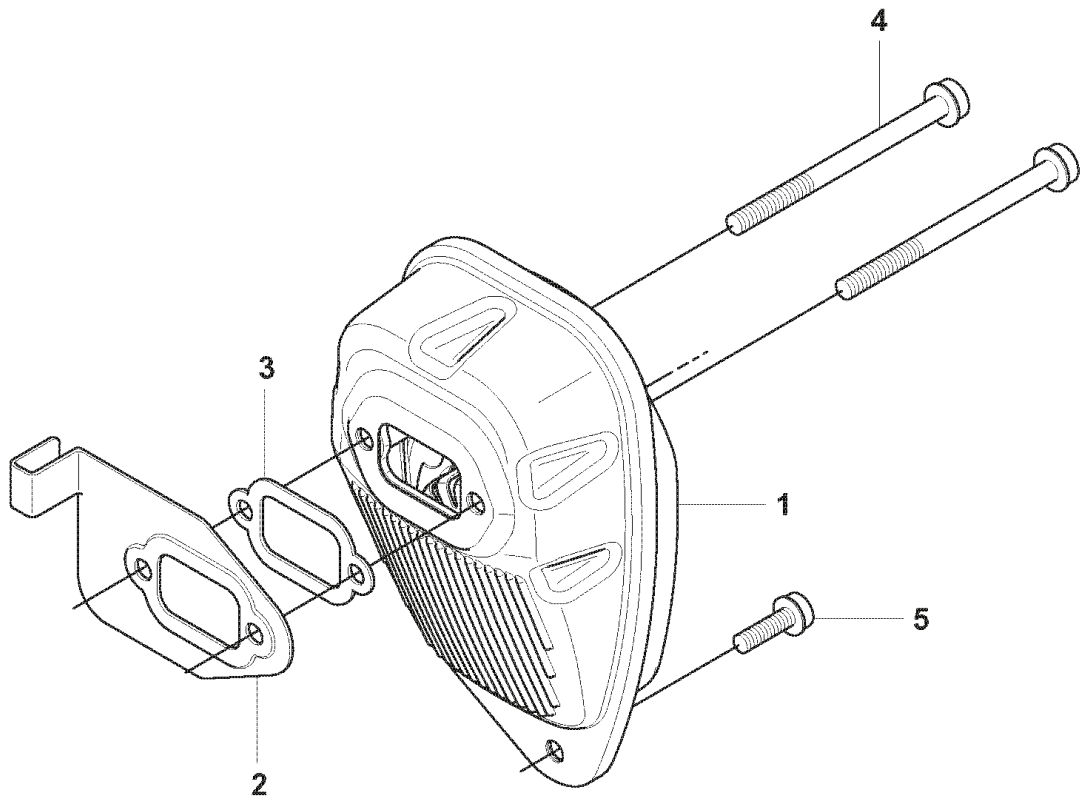

K

REF.	PART NO.	DESCRIPTION	REMARK	QTY.	KIT
1	504075001	MUFFLER ASSY		1	
2	537340801	AIR CONDUCTOR		1	
3	537333101	GASKET		1	
4	503202963	SCREW IHSCFM		2	
5	503200302	SCREW IHSCFM		1