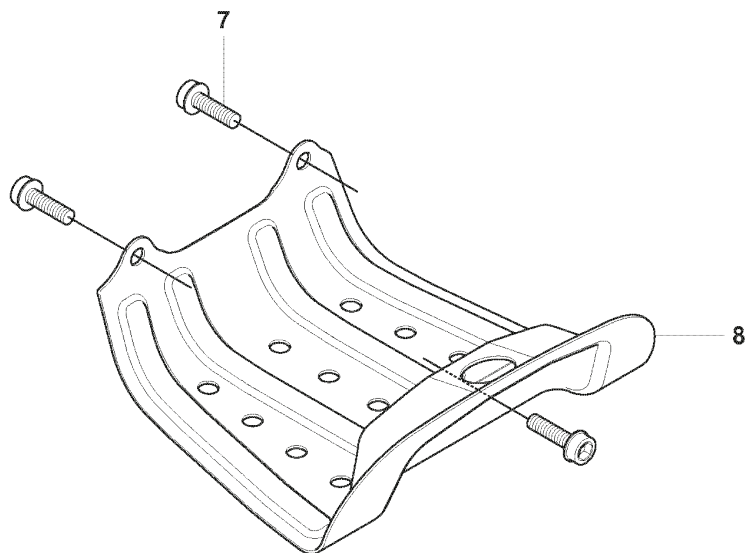

J

9 **Husqvarna**
241RJ

10 **Husqvarna**
241R

REF.	PART NO.	DESCRIPTION	REMARK	QTY.	KIT
1	544808801	CYLINDER COVER		1	
2	503200302	SCREW IHSCFM		1	
3	537373802	TUBULAR RIVET		1	
4	537425101	HEAT PROTECTOR		1	
5	537373803	TUBULAR RIVET		1	
6	503200302	SCREW IHSCFM		1	
7	503217516	SCREW IHSCFT		2	
8	544283401	SHEET		1	
9	544847401	LABEL		1	
10	544847402	LABEL		1	
11	544029801	BAR		1