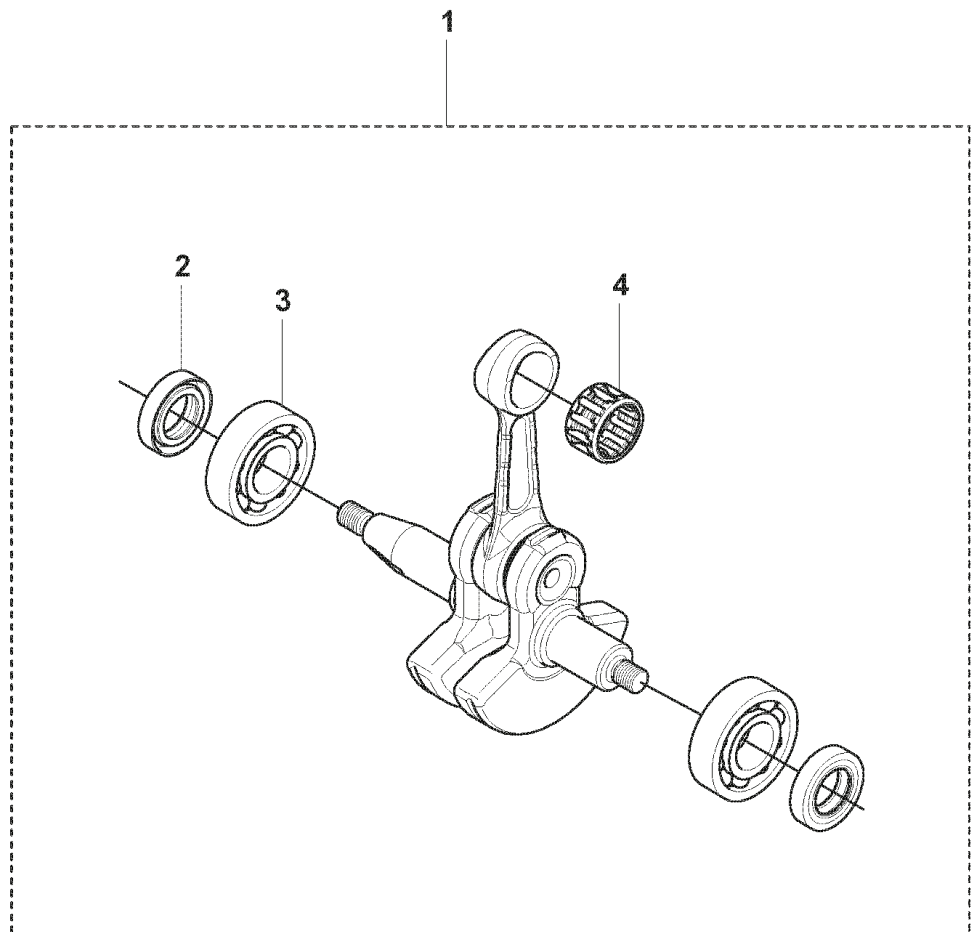

R

REF.	PART NO.	DESCRIPTION	REMARK	QTY.	KIT
1	544381301	CRANKSHAFT ASSY		1	
2	503260202	SEALING RING		1	
3	738210110	BALL BEARING		1	
4	501451601	NEEDLE BEARING		1