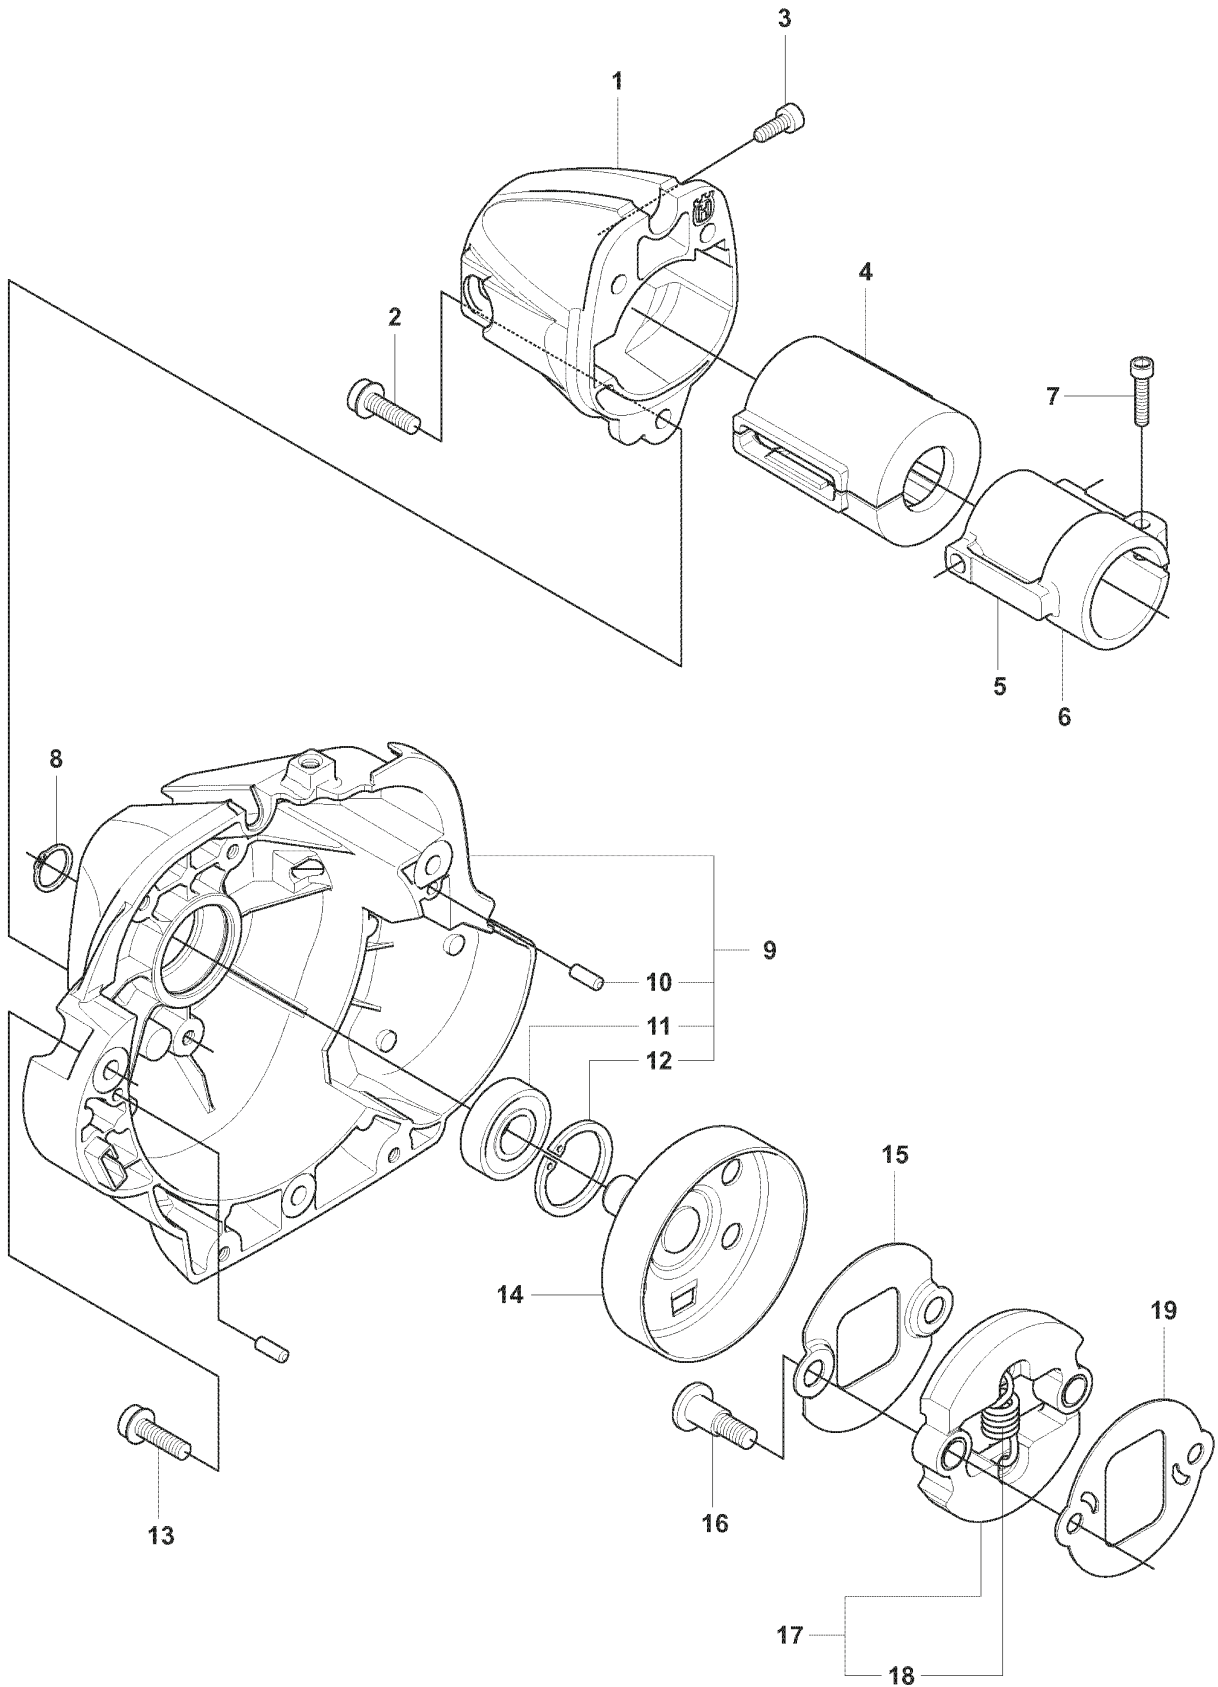

H

REF.	PART NO.	DESCRIPTION	REMARK	QTY.	KIT
1	544110201	COVER		1	
2	503200302	SCREW IHSCFM		3	
3	503217411	SCREW IHSCT		2	
4	537322701	ANTIVIBRATION ELEMENT		1	
5	537310101	COMPRESSION SLEEVE		1	
7	725533355	SCREW IHSCM		1	
8	735311400	CIRCLIP		1	
9	537302902	CLUTCH COVER		1	
10	503240702	PARALLEL PIN		2	
11	738210104	BALL BEARING		1	
12	735312810	CIRCLIP		1	
13	503200302	SCREW IHSCFM		3	
14	537352901	CLUTCH DRUM		1	
15	537415701	WASHER		1	
16	537418101	SCREW		2	
17	537340401	CLUTCH		1	
18	537427201	SPRING		1	
19	537046801	WASHER		1