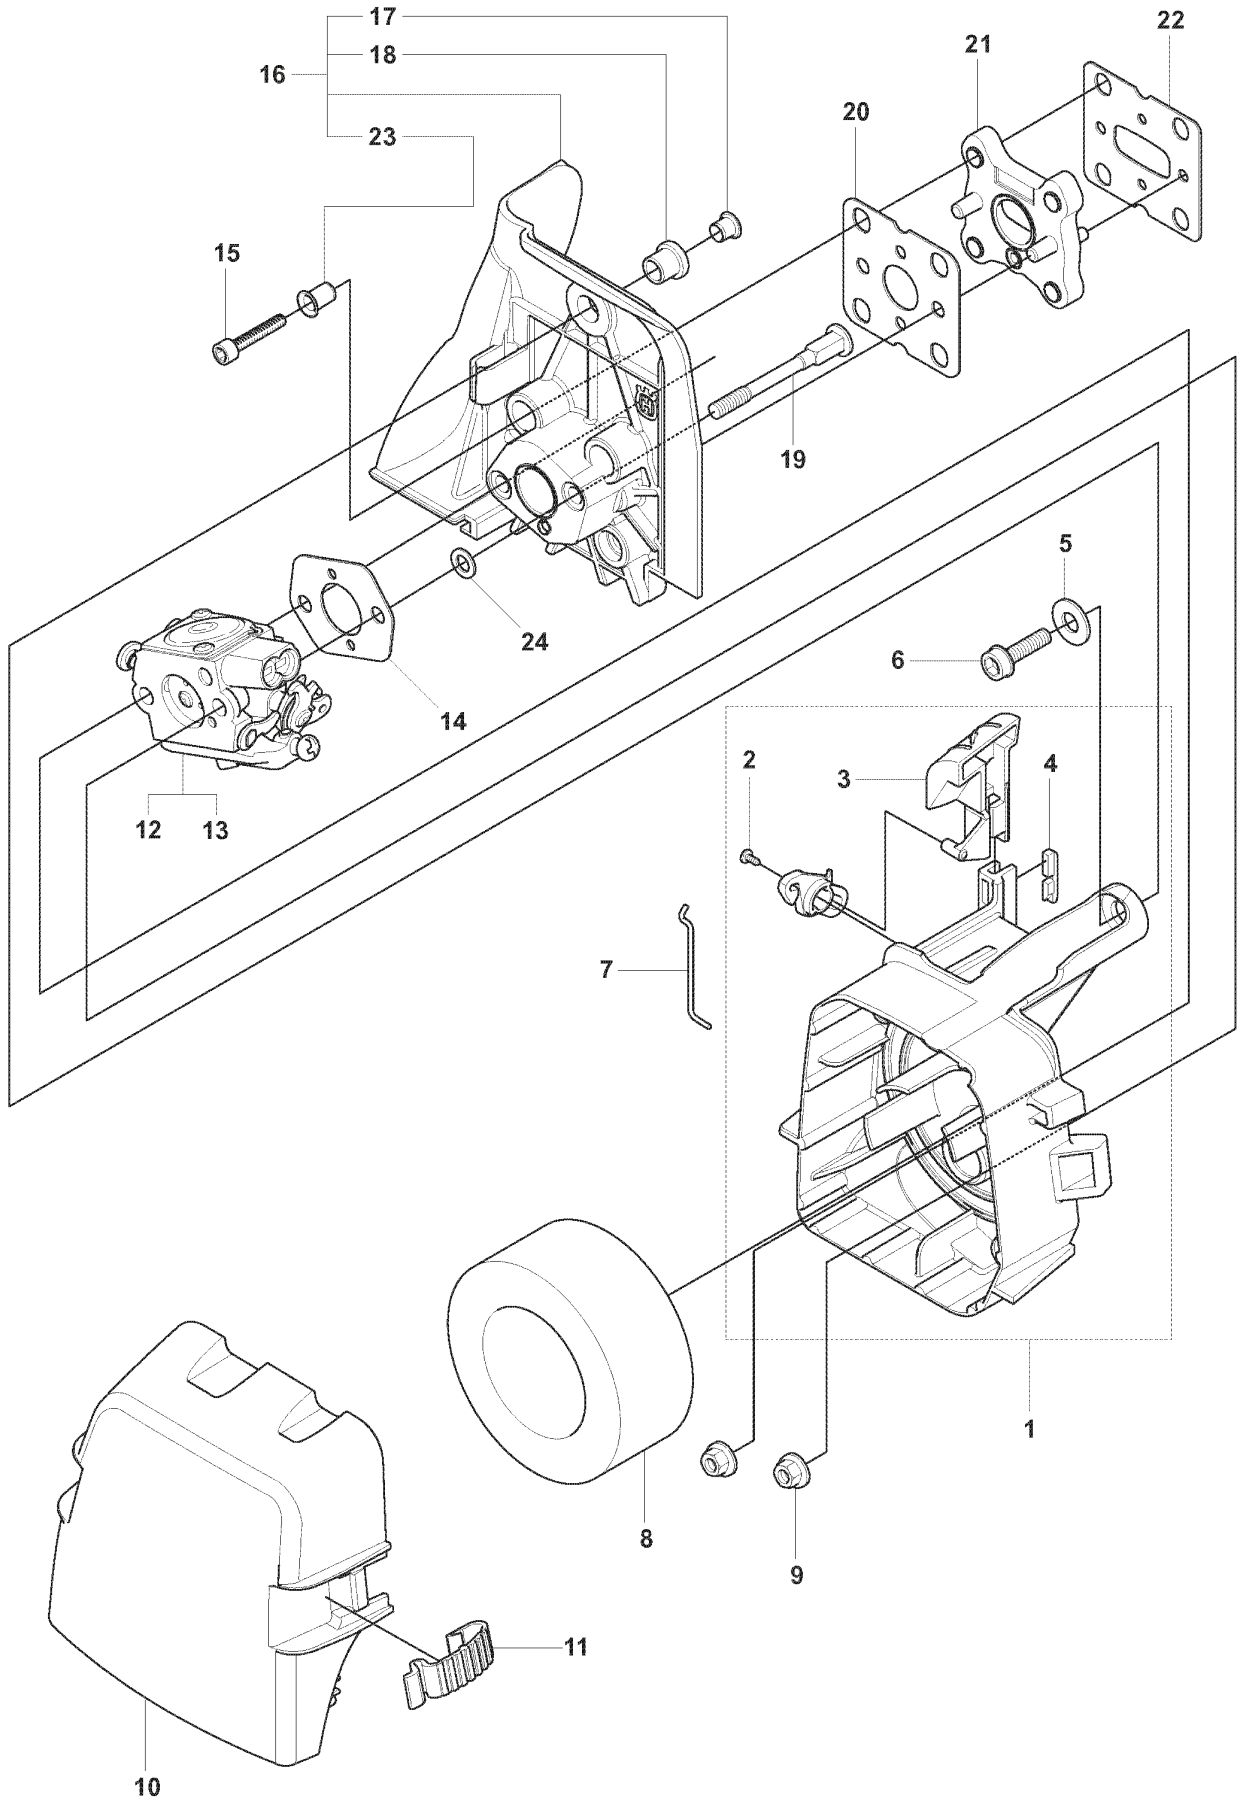

N

REF.	PART NO.	DESCRIPTION	REMARK	QTY.	KIT
1	544227101	FILTER HOLDER ASSY		1	
2	503212906	SCREW CCRPANT		1	
3	537337101	CHOKE CONTROL		1	
4	544025801	BAR		1	
5	734114741	WASHER		1	
6	503200302	SCREW IHSCFM		1	
7	544378901	SLEEVING BRACKET		1	
8	544141001	AIR FILTER		1	
9	731711451	HEXAGON NUT FLANGE		2	
10	544138201	FILTER COVER		1	
11	537387201	SNAP LOCKING		2	
12	501326901	CARBURETTOR		1	
13	501327001	CARBURETTOR		1	
14	503497101	GASKET		1	
15	503202525	SCREW IHSCM		4	
16	544158601	INSULATION WALL		1	
17	544019101	TUBULAR RIVET		1	
18	537371101	SLEEVE		1	
19	544082002	SCREW		2	
20	544185801	GASKET INTAKE		1	
21	544915201	MANIFOLD		1	
22	544185601	GASKET INTAKE		1	
23	544912901	TUBULAR RIVET		4	
24	734114601	WASHER		2