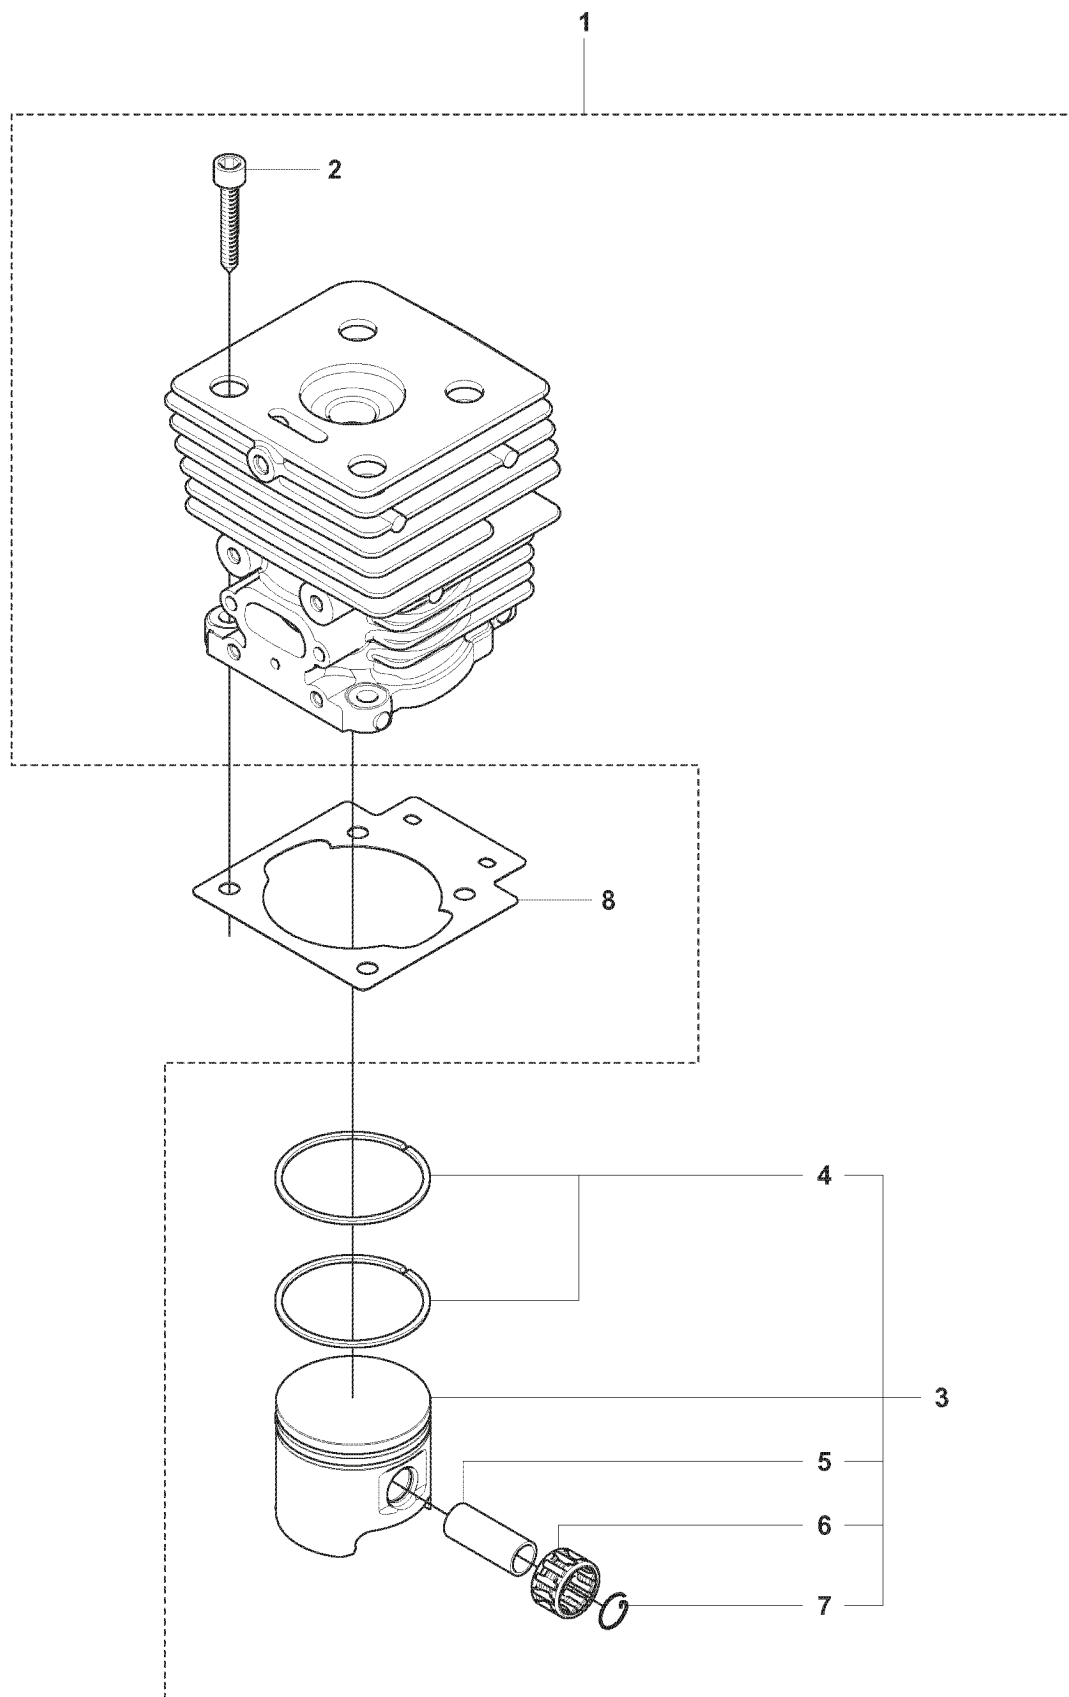

T

Zama C1Q-EL38

REF.	PART NO.	DESCRIPTION	REMARK	QTY.	KIT
1	501326901	CARBURETTOR		1	
2	503480501	SCREW		2	
3	503974301	COVER		1	
4	504105601	DIAPHRAGM		1	
5	537020401	GASKET		1	
6	503535601	PLUG WELCH		1	
7	503480101	SCREW		1	
8	503665901	LEVER		1	
9	537020301	SPRING		1	
10	537387301	NOZZLE ASSY		1	
11	503480001	PIN RETAINING SCREW		1	
12	503479701	VALVE		1	
13	504102701	SHAFT ASSY		1	
14	537417201	VALVE		1	
15	503479201	SCREW		1	
16	501327101	SHAFT ASSY		1	
17	544372401	SPRING		1	
18	503481801	SCREW		1	
19	537370301	VALVE		1	
20	544372601	SPRING		1	
21	544372501	LEVER		1	
22	544427001	COLLAR		1	
23	537012601	SPRING		1	
24	537012501	BALL		1	
25	503481301	STRAINER		1	
26	537416901	SCREW		1	
27	537417001	LIMITER CAP		2	
28	537387501	SCREW		1	
29	537385201	CLIP		1	
30	537417401	LEVER		1	
31	503479001	SCREW		1	
32	537020001	DIAPHRAGM PUMP		1	
33	537020101	GASKET		1	
34	537416801	COVER		1	
35	537020701	SCREW		1	
36	503479601	SCREW		1	
37	503481101	PIECE		1	
38	531004552	GASKET KIT		1	

J

9  **Husqvarna**
241RJ

10  **Husqvarna**
241R

REF.	PART NO.	DESCRIPTION	REMARK	QTY.	KIT
1	544808801	CYLINDER COVER		1	
2	503200302	SCREW IHSCFM		1	
3	537373802	TUBULAR RIVET		1	
4	537425101	HEAT PROTECTOR		1	
5	537373803	TUBULAR RIVET		1	
6	503200302	SCREW IHSCFM		1	
7	503217516	SCREW IHSCFT		2	
8	544283401	SHEET		1	
9	544847401	LABEL		1	
10	544847402	LABEL		1	
11	544029801	BAR		1	

R

REF.	PART NO.	DESCRIPTION	REMARK	QTY.	KIT
1	544381301	CRANKSHAFT ASSY		1	
2	503260202	SEALING RING		1	
3	738210110	BALL BEARING		1	
4	501451601	NEEDLE BEARING		1	

Q

REF.	PART NO.	DESCRIPTION	REMARK	QTY.	KIT
1	502243301	CYLINDER ASSY		1	
2	503200823	SCREW IHSCM		4	
3	544199302	PISTON ASSY		1	
4	544199401	PISTON RING		1	
5	544211201	PISTON PIN		1	
6	501451601	NEEDLE BEARING		1	
7	737441000	SNAP RING		2	
8	544187001	GASKET		1	