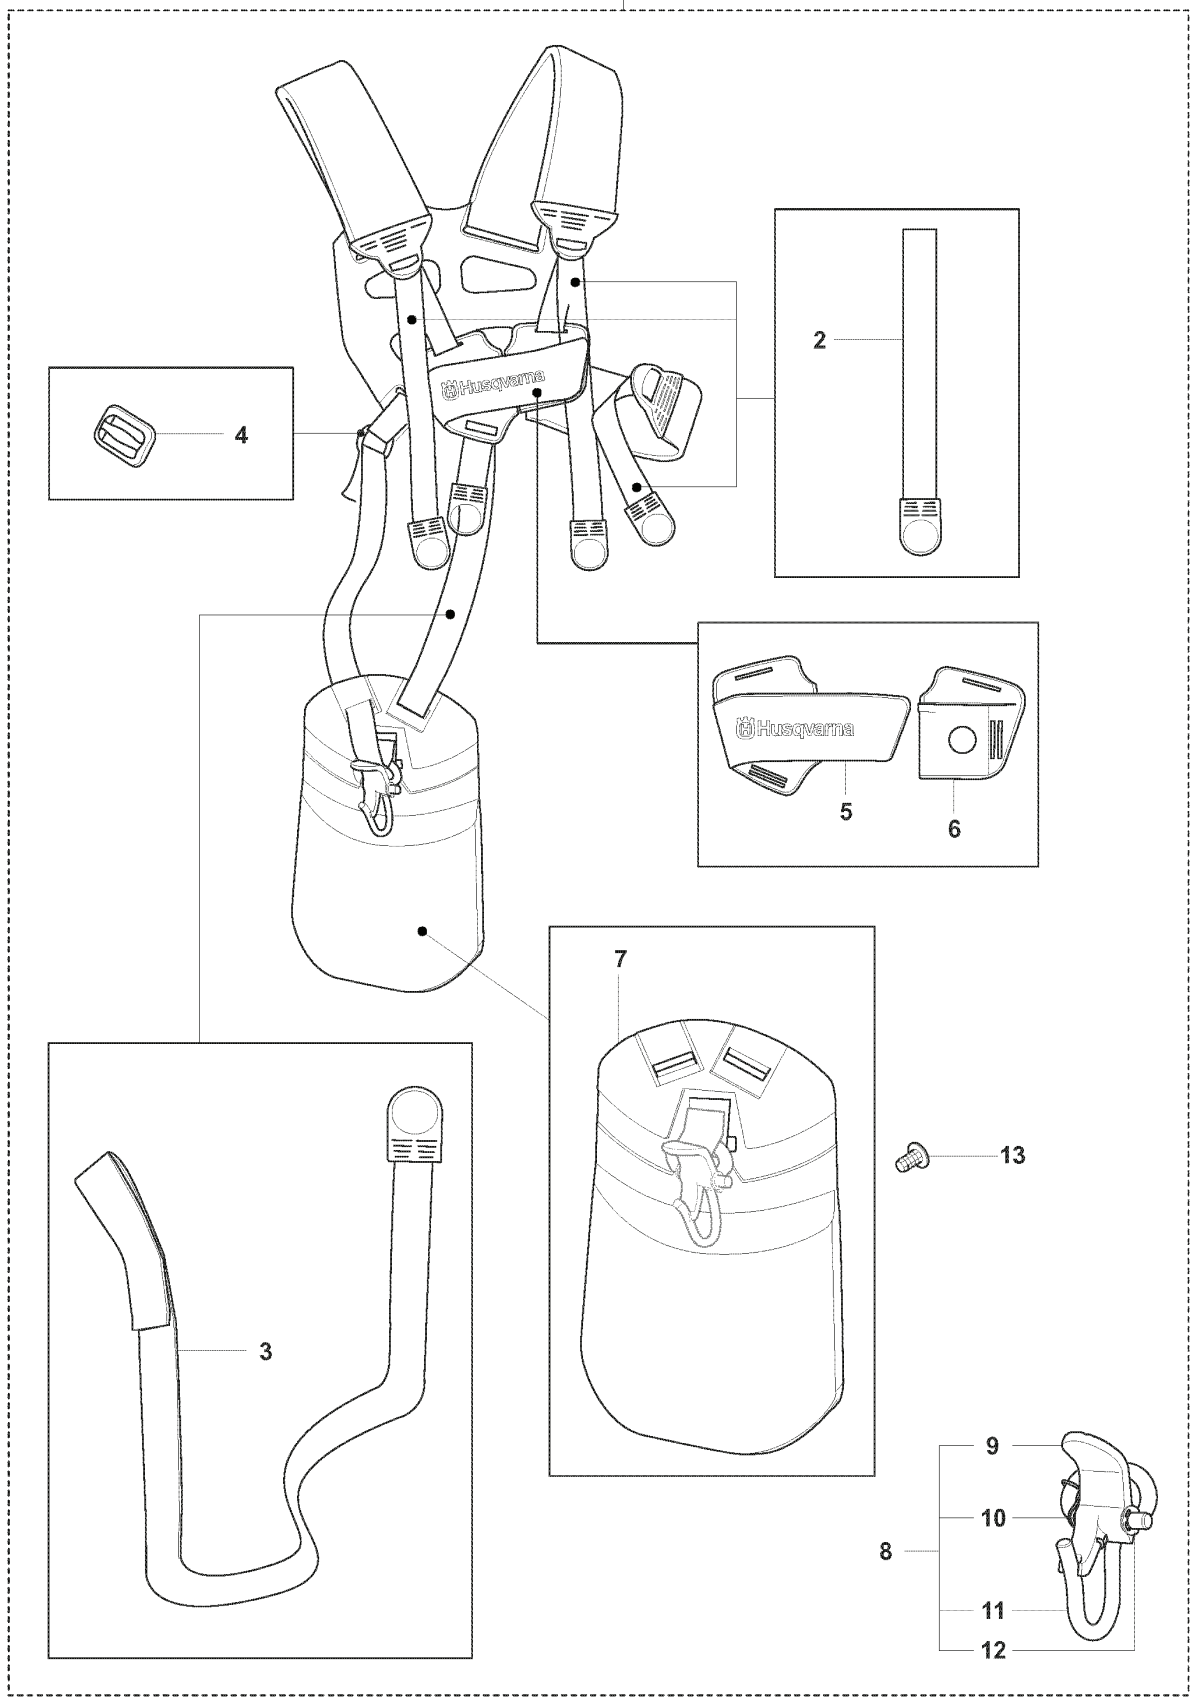

1

REF.	PART NO.	DESCRIPTION	REMARK	QTY.	KIT
1	537275702	HARNESS		1	
2	503996101	BAND		3	
3	503996103	BAND		1	
4	537113501	RETAINER		1	
5	537288401	BUCKLE		1	
6	537288301	BUCKLE		1	
7	537275901	HIP PAD		1	
8	502022805	WELT HOOK		1	
9	502023002	LOCK		1	
10	502023801	SPRING		1	
11	502022902	HOOK		1	
12	735310920	E-CLIP		1	
13	537175401	HIP PAD		3