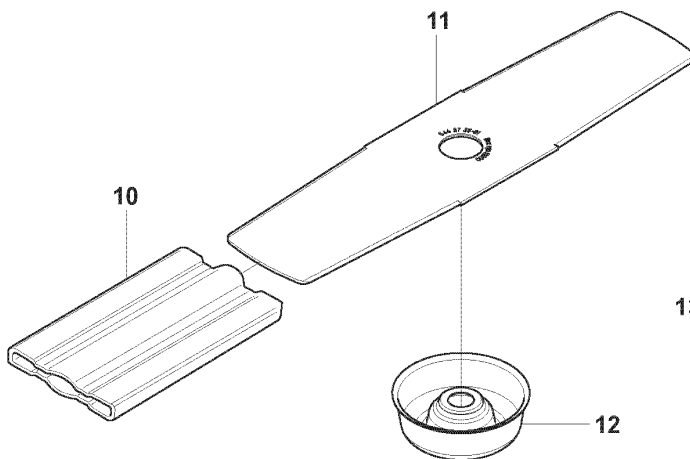

W Accessories
Zubehöre
Accessoires
Accesorios
Tillbehör

Oil Airfilter
Öl Luftfilter
Huile Filtra aire
Aceite Filtro Air
Olja Luftfilter

REF.	PART NO.	DESCRIPTION	REMARK	QTY.	KIT
1	531009248	FILTER OIL		1	
2	503801701	GREASE		1	
3	503976401	GREASE		1	
4	501192201	TOOL		1	
5	502285901	STOP		1	
6	537362101	COMBINATION WRENCH		1	
7	503890102	SUPPORT CUP		1	
8	502262301	TRIMMER GUARD ASSY		1	
9	537312901	TRANSPORT GUARD		1	
10	537129904	BAR COVER		2	
11	501043701	GRASS BLADE		1	
12	544380201	SUPPORT CUP		1	
13	537216201	HARNESS		1