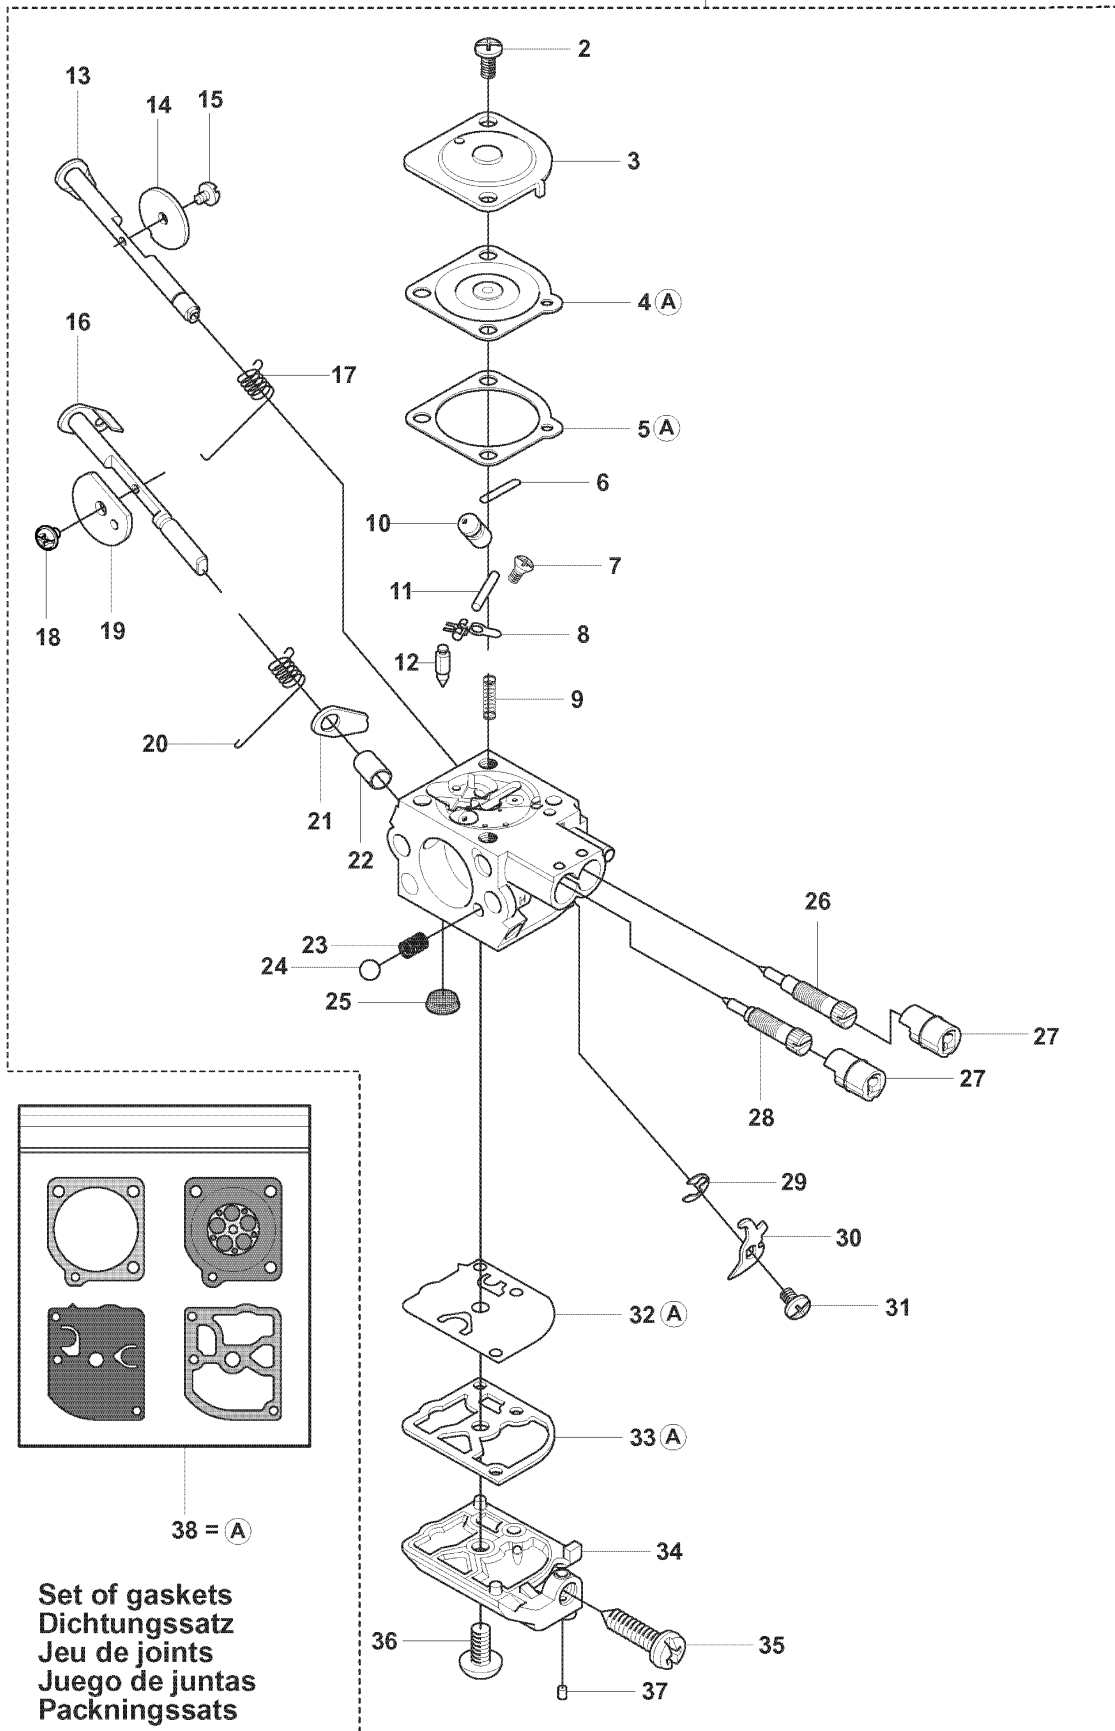

A1 241R

REF.	PART NO.	DESCRIPTION	REMARK	QTY.	KIT
1	544216401	GEAR		1	
2	537189501	SCREW		1	
3	503200210	SCREW IHSCFM		1	
4	544087601	CLAMP		1	
5	537147401	MAGNET		1	
6	503201501	SCREW		1	
7	738219900	BALL BEARING		1	
8	503252801	BALL BEARING		1	
9	735313110	CIRCLIP		1	
10	738210110	BALL BEARING		1	
11	738210112	BALL BEARING		1	
12	735312810	CIRCLIP		1	
13	735311400	CIRCLIP		1	
14	503200325	SCREW IHSCFM		2	
15	537351401	DRIVER		1	
16	537343501	SUPPORT FLANGE		1	
17	503227301	NUT		1	

T

Zama C1Q-EL38

REF.	PART NO.	DESCRIPTION	REMARK	QTY.	KIT
1	501326901	CARBURETTOR		1	
2	503480501	SCREW		2	
3	503974301	COVER		1	
4	504105601	DIAPHRAGM		1	
5	537020401	GASKET		1	
6	503535601	PLUG WELCH		1	
7	503480101	SCREW		1	
8	503665901	LEVER		1	
9	537020301	SPRING		1	
10	537387301	NOZZLE ASSY		1	
11	503480001	PIN RETAINING SCREW		1	
12	503479701	VALVE		1	
13	504102701	SHAFT ASSY		1	
14	537417201	VALVE		1	
15	503479201	SCREW		1	
16	501327101	SHAFT ASSY		1	
17	544372401	SPRING		1	
18	503481801	SCREW		1	
19	537370301	VALVE		1	
20	544372601	SPRING		1	
21	544372501	LEVER		1	
22	544427001	COLLAR		1	
23	537012601	SPRING		1	
24	537012501	BALL		1	
25	503481301	STRAINER		1	
26	537416901	SCREW		1	
27	537417001	LIMITER CAP		2	
28	537387501	SCREW		1	
29	537385201	CLIP		1	
30	537417401	LEVER		1	
31	503479001	SCREW		1	
32	537020001	DIAPHRAGM PUMP		1	
33	537020101	GASKET		1	
34	537416801	COVER		1	
35	537020701	SCREW		1	
36	503479601	SCREW		1	
37	503481101	PIECE		1	
38	531004552	GASKET KIT		1	