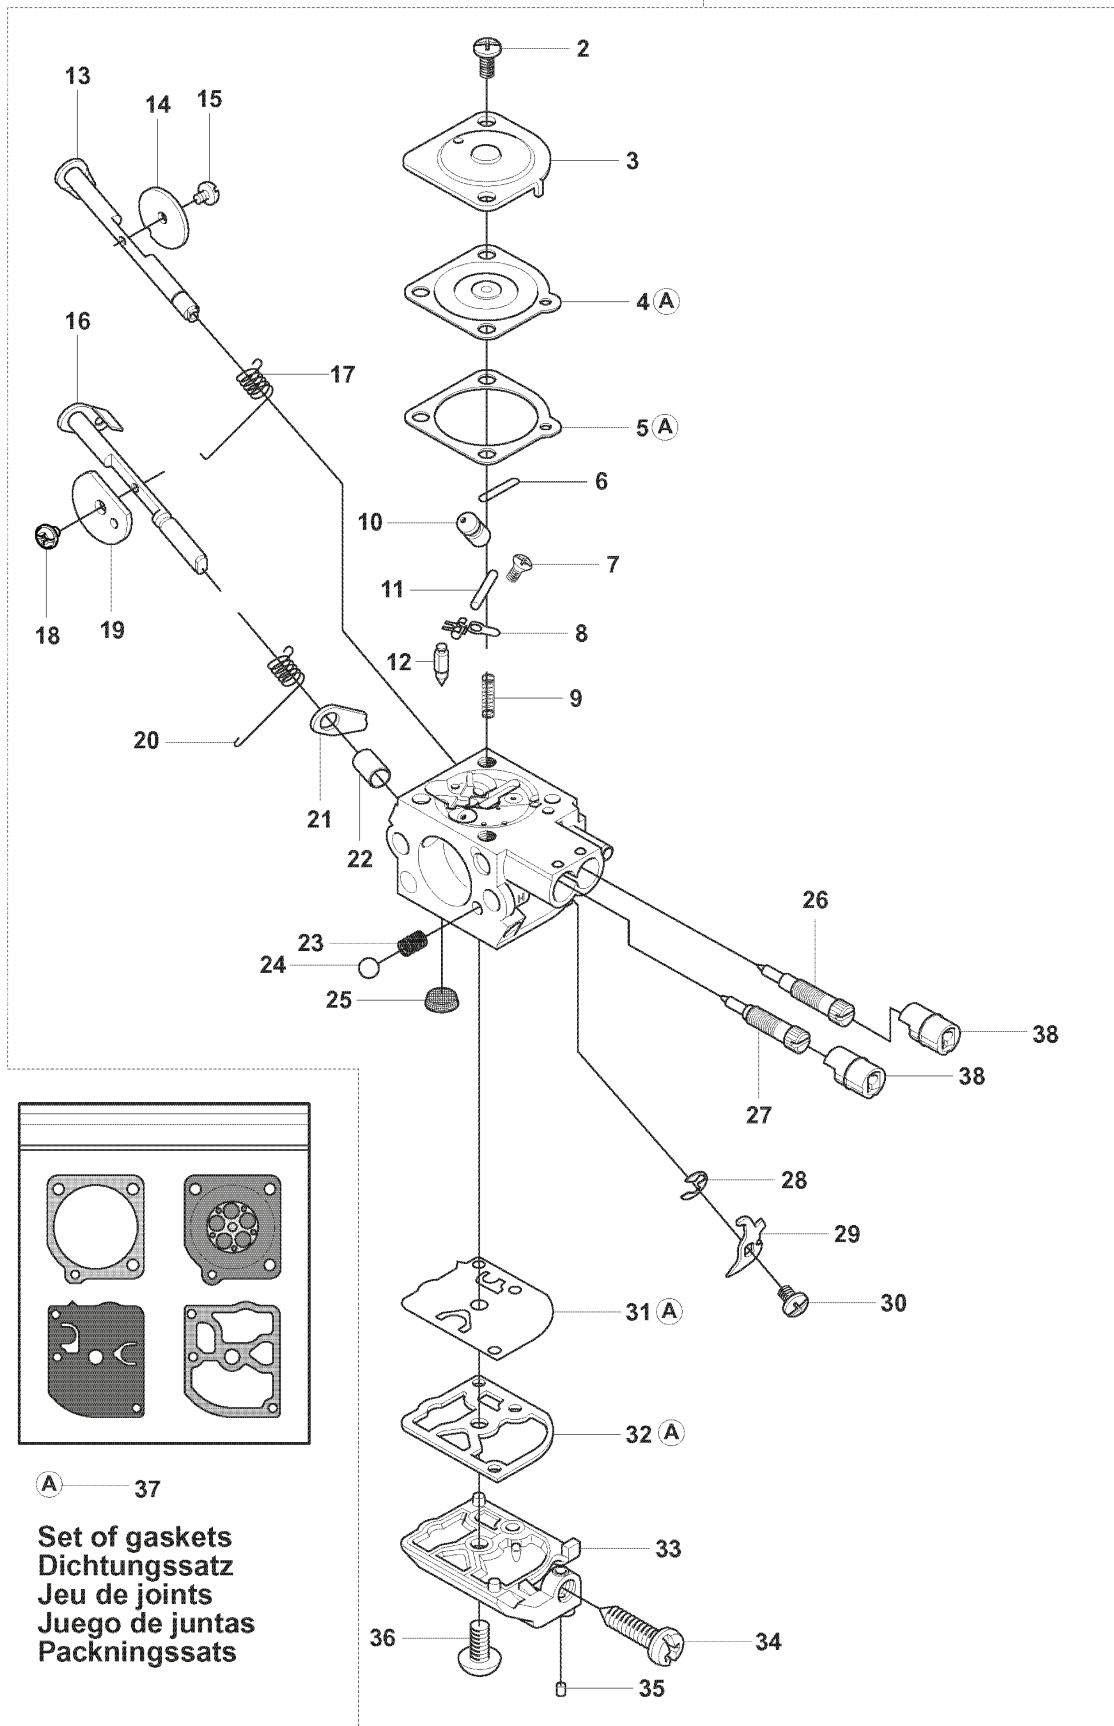

T

Zama C1Q-EL38

REF.	PART NO.	DESCRIPTION	REMARK	QTY.	KIT
1	501326901	CARBURETTOR		1	
2	503480501	SCREW		2	
3	503974301	COVER		1	
4	504105601	DIAPHRAGM		1	
5	537020401	GASKET		1	
6	503535601	PLUG WELCH		1	
7	503480101	SCREW		1	
8	503665901	LEVER		1	
9	537020301	SPRING		1	
10	537387301	NOZZLE ASSY		1	
11	503480001	PIN RETAINING SCREW		1	
12	503479701	VALVE		1	
13	504102701	SHAFT ASSY		1	
14	537417201	VALVE		1	
15	503479201	SCREW		1	
16	501327101	SHAFT ASSY		1	
17	544372401	SPRING		1	
18	503481801	SCREW		1	
19	537370301	VALVE		1	
20	544372601	SPRING		1	
21	544372501	LEVER		1	
22	544427001	COLLAR		1	
23	537012601	SPRING		1	
24	537012501	BALL		1	
25	503481301	STRAINER		1	
26	537416901	SCREW		1	
27	537417001	LIMITER CAP		2	
28	537387501	SCREW		1	
29	537385201	CLIP		1	
30	537417401	LEVER		1	
31	503479001	SCREW		1	
32	537020001	DIAPHRAGM PUMP		1	
33	537020101	GASKET		1	
34	537416801	COVER		1	
35	537020701	SCREW		1	
36	503479601	SCREW		1	
37	503481101	PIECE		1	
38	531004552	GASKET KIT		1	

U

Zama C1Q-EL39A

REF.	PART NO.	DESCRIPTION	REMARK	QTY.	KIT
1	501327001	CARBURETTOR		1	
2	503480501	SCREW		2	
3	503974301	COVER		1	
4	504105601	DIAPHRAGM		1	
5	537020401	GASKET		1	
6	503535601	PLUG WELCH		1	
7	503480101	SCREW		1	
8	503665901	LEVER		1	
9	537020301	SPRING		1	
10	537387301	NOZZLE ASSY		1	
11	503480001	PIN RETAINING SCREW		1	
12	503479701	VALVE		1	
13	504102701	SHAFT ASSY		1	
14	537417201	VALVE		1	
15	503479201	SCREW		1	
16	501327101	SHAFT ASSY		1	
17	544372401	SPRING		1	
18	503481801	SCREW		1	
19	537370301	VALVE		1	
20	544372601	SPRING		1	
21	544372501	LEVER		1	
22	544427001	COLLAR		1	
23	537012601	SPRING		1	
24	537012501	BALL		1	
25	503481301	STRAINER		1	
26	501327301	SCREW		1	
27	501327201	SCREW		1	
28	537385201	CLIP		1	
29	537417401	LEVER		1	
30	503479001	SCREW		1	
31	537020001	DIAPHRAGM PUMP		1	
32	537020101	GASKET		1	
33	537416801	COVER		1	
34	537020701	SCREW		1	
35	503481101	PIECE		1	
36	503479601	SCREW		1	
37	531004552	GASKET KIT		1	
38	537417001	LIMITER CAP		2	