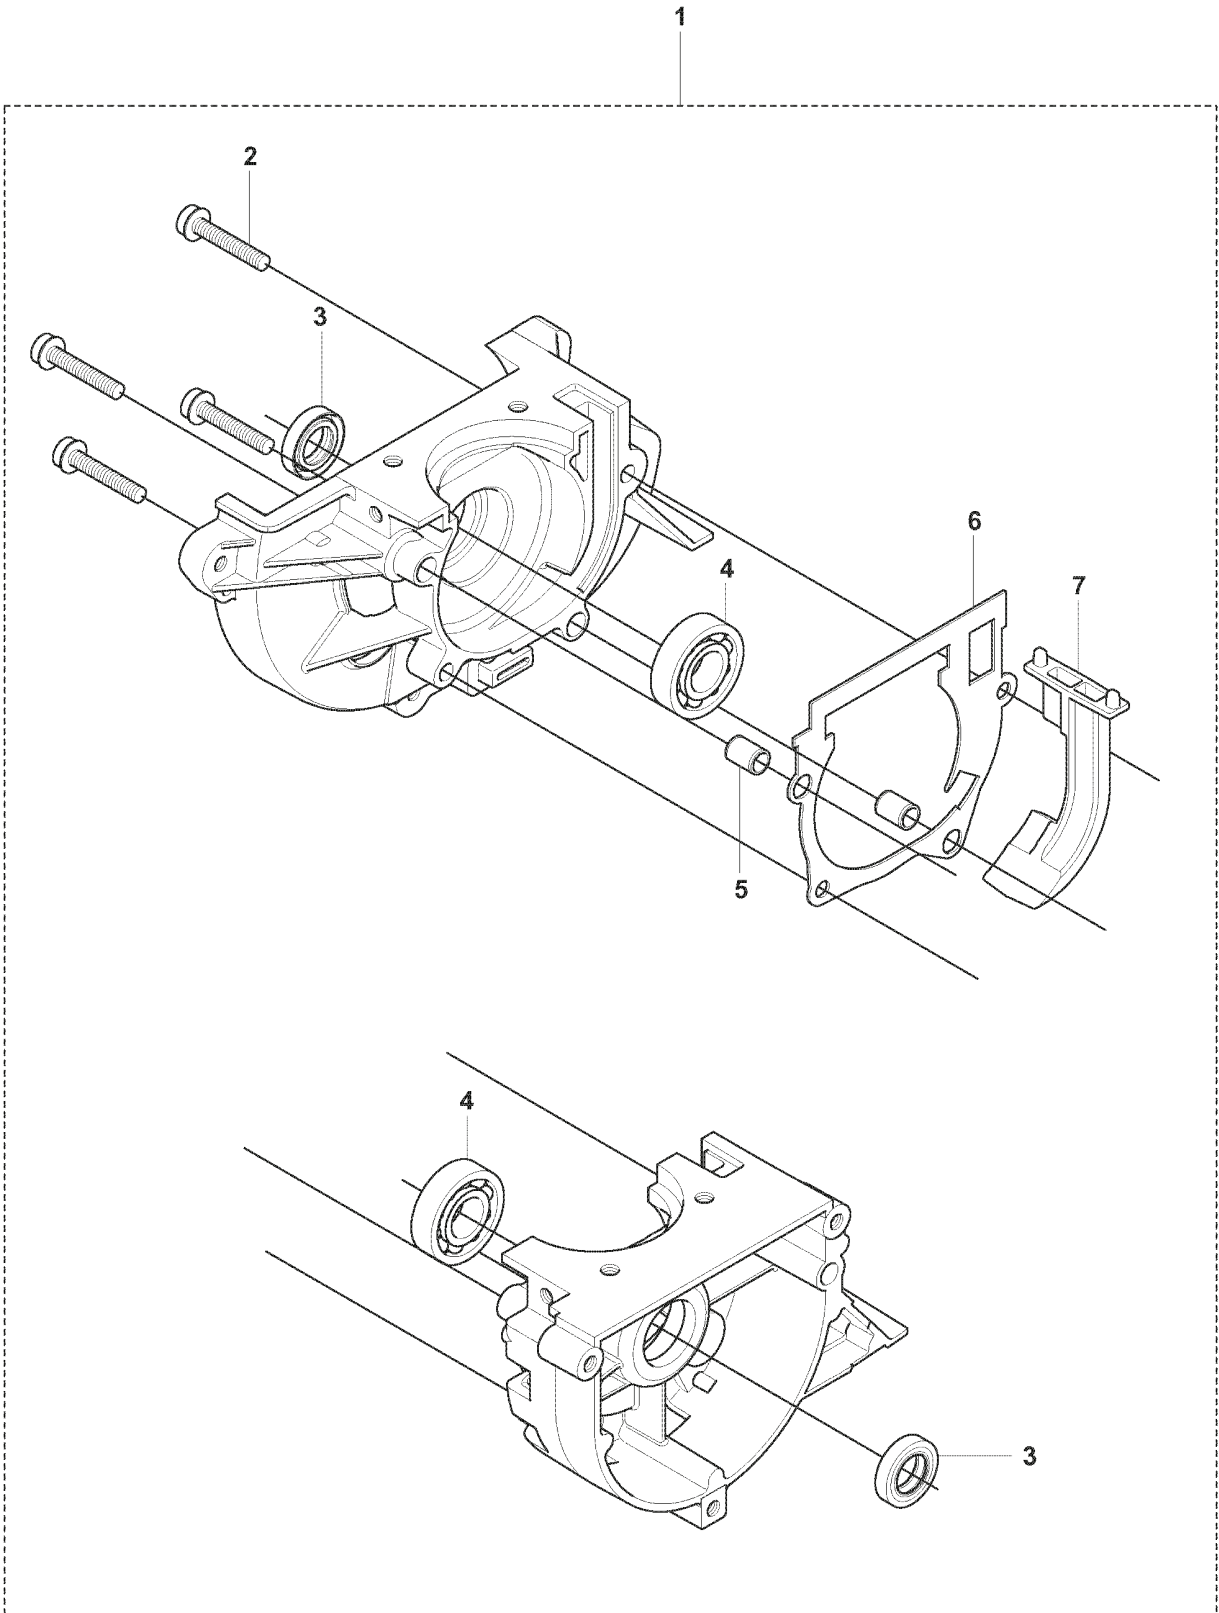

S

REF.	PART NO.	DESCRIPTION	REMARK	QTY.	KIT
1	502243801	CRANKCASE ASSY		1	
2	503200230	SCREW IHSCFM		4	
3	503260202	SEALING RING		1	
4	738210110	BALL BEARING		1	
5	501270801	GUIDE BUSHING		2	
6	537332901	GASKET		1	
7	544317101	FILLER		1