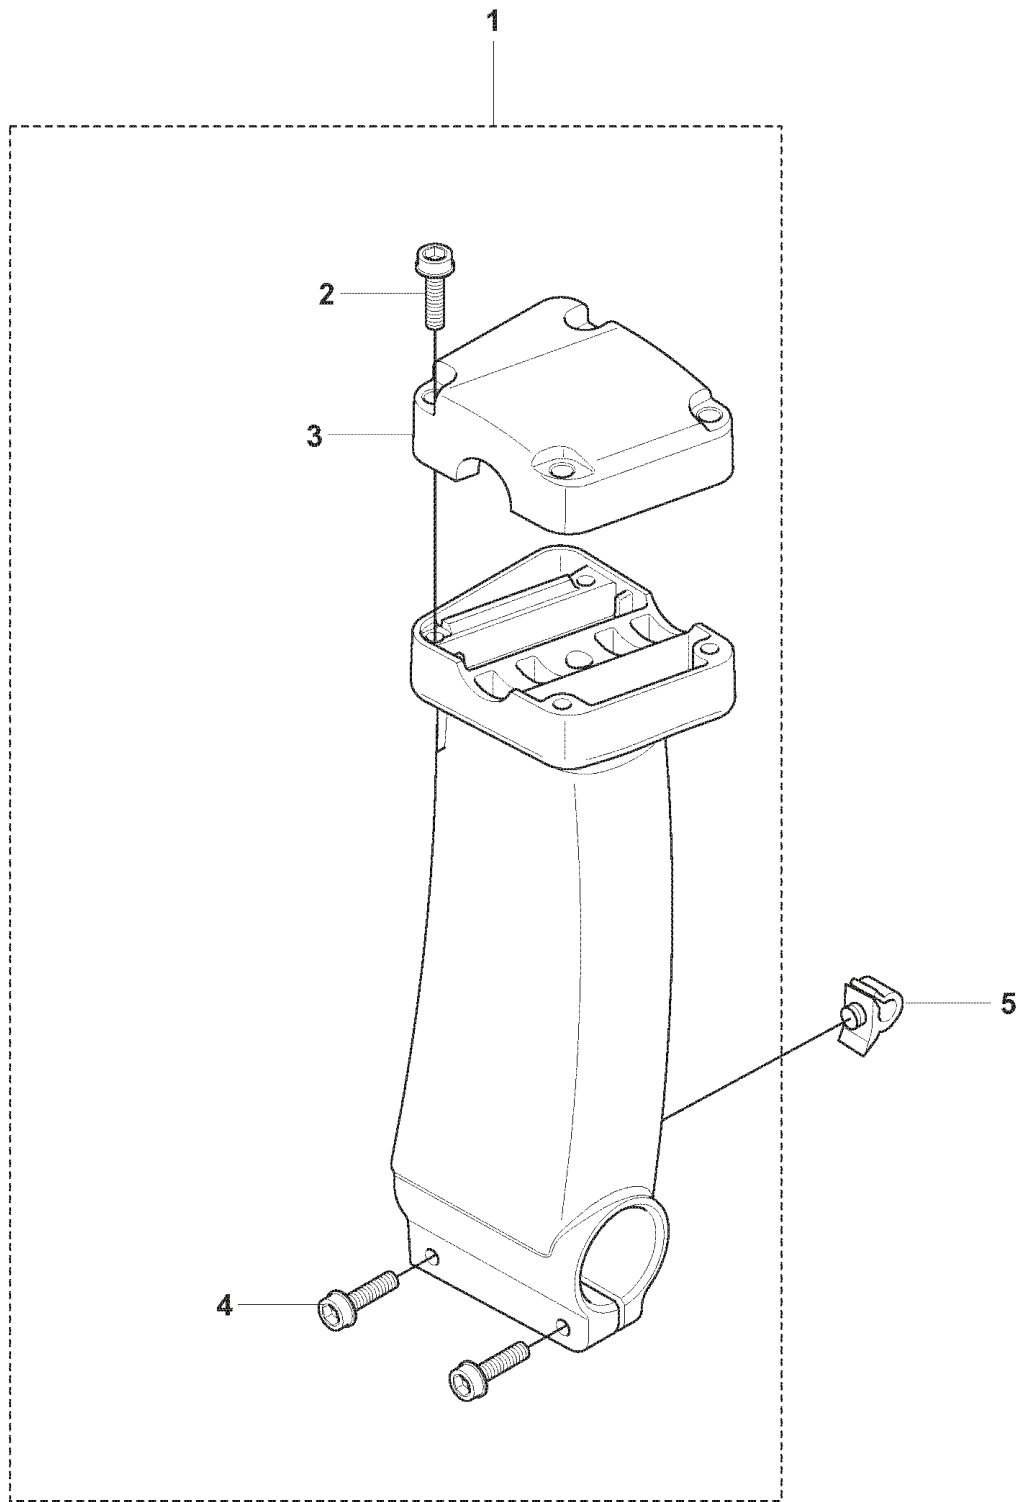

E 241R

REF.	PART NO.	DESCRIPTION	REMARK	QTY.	KIT
2	503200832	SCREW IHSCM		4	
3	544019902	HANDLEBAR BRACKET		1	
4	725533165	SCREW IHSCM		2	
5	502286101	CLIP		1