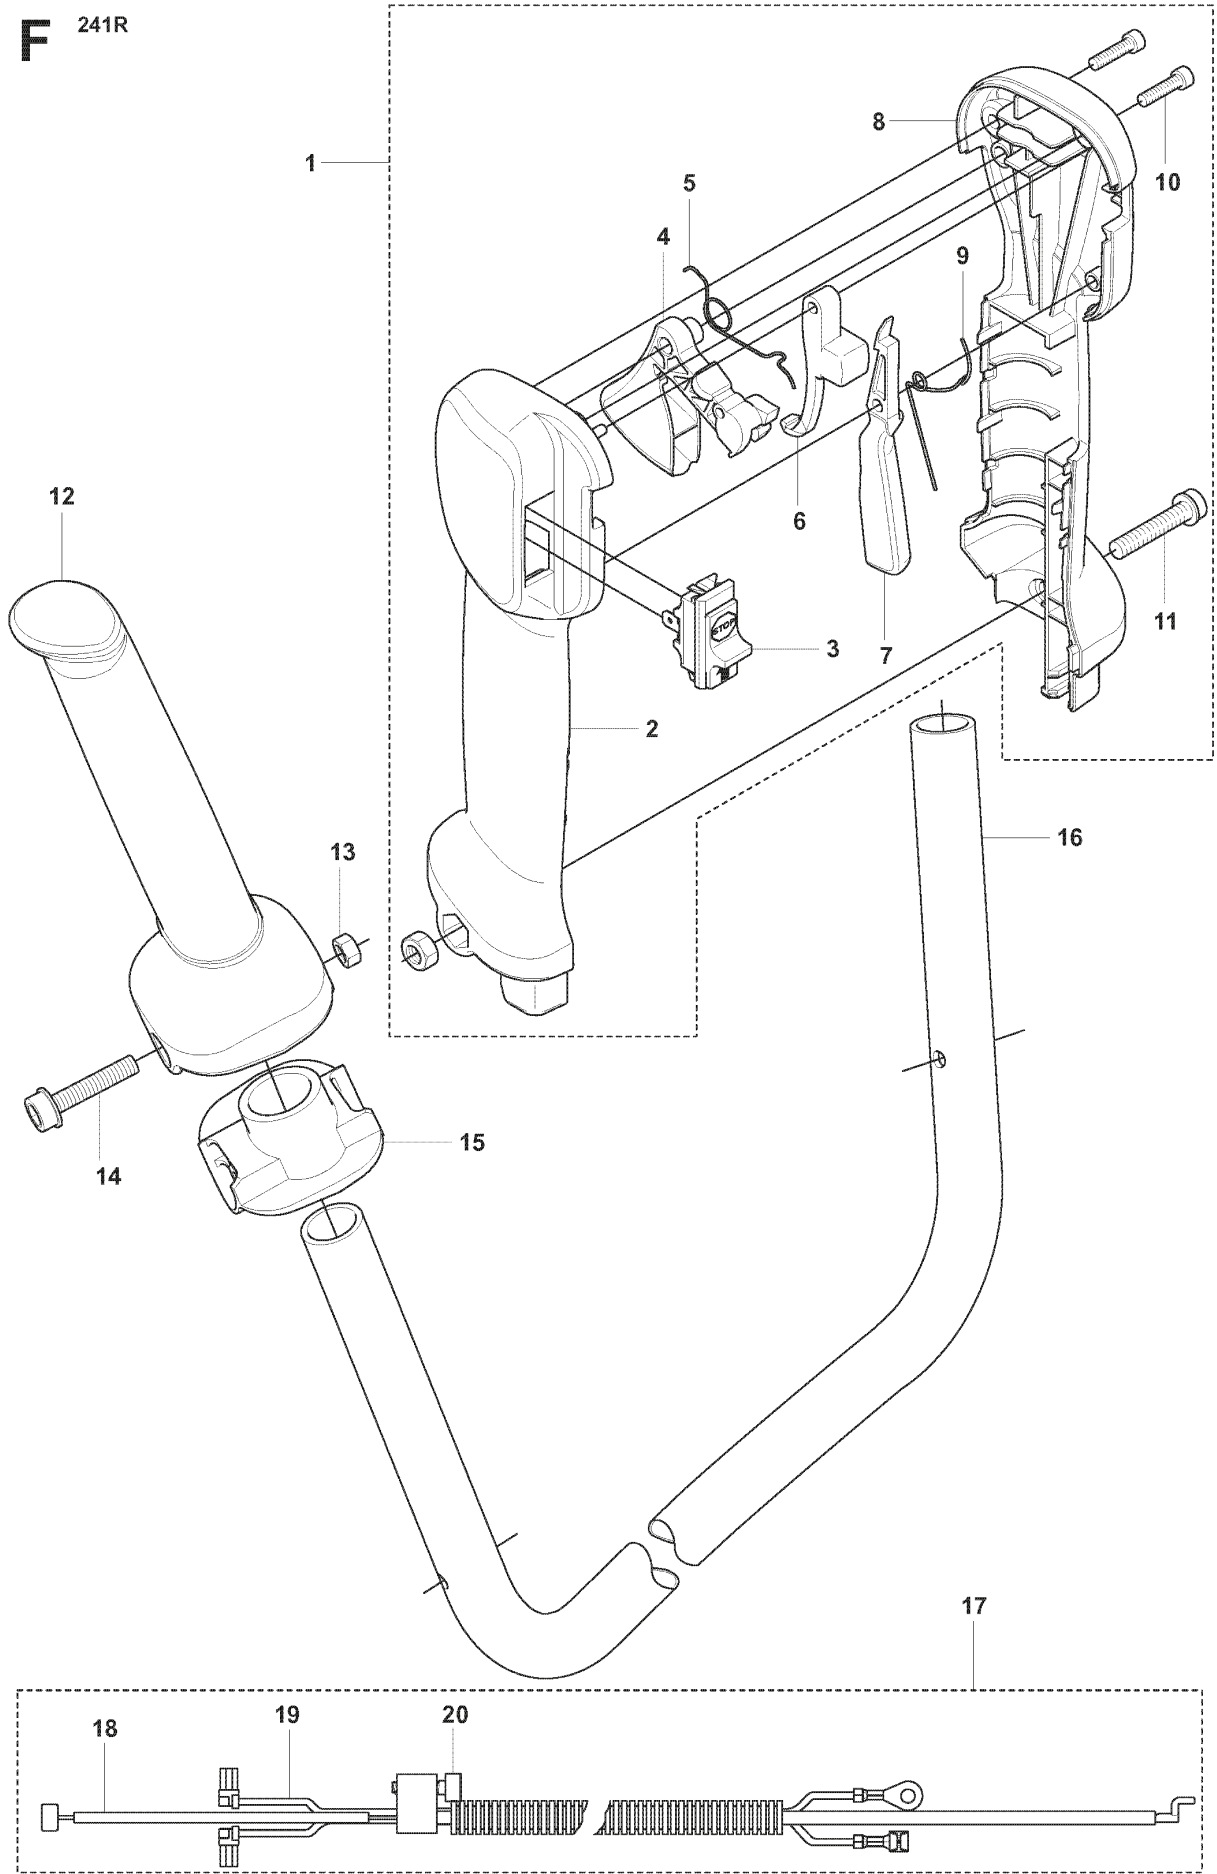

R

REF.	PART NO.	DESCRIPTION	REMARK	QTY.	KIT
1	544381301	CRANKSHAFT ASSY		1	
2	503260202	SEALING RING		1	
3	738210110	BALL BEARING		1	
4	501451601	NEEDLE BEARING		1	

Q

REF.	PART NO.	DESCRIPTION	REMARK	QTY.	KIT
1	502243301	CYLINDER ASSY		1	
2	503200823	SCREW IHSCM		4	
3	544199302	PISTON ASSY		1	
4	544199401	PISTON RING		1	
5	544211201	PISTON PIN		1	
6	501451601	NEEDLE BEARING		1	
7	737441000	SNAP RING		2	
8	544187001	GASKET		1	

V

REF.	PART NO.	DESCRIPTION	REMARK	QTY.	KIT
1	537387701	BLADE GUARD		1	
2	503200216	SCREW IHSCFM		1	
3	537361101	CLAMP		1	
4	537361001	ADAPTER		1	
5	537217104	BLADE GUARD		1	
6	503200216	SCREW IHSCFM		4	
7	537331601	COMBINATION GUARD		1	
8	537396301	SPLASH GUARD		1	
9	503210716	SCREW IHSCFT		1	
10	503798801	BLADE		1	
11	537387201	SNAP LOCKING		4	
12	537331603	SPLASH GUARD		1	
13	537396303	SPLASH GUARD		1	
14	503216825	SCREW IHSCFT		1	
15	503798801	BLADE		1	
16	544124501	RETAINER		1	
17	537387201	SNAP LOCKING		4	

D 241RJ

REF.	PART NO.	DESCRIPTION	REMARK	QTY.	KIT
1	725237851	SCREW EHHM		1	
2	503230061	WASHER		1	
3	544101002	HANDLE LOOP		1	
4	503997801	HANDLE		1	
5	502197101	SQUARE NUT		1	
6	544101101	BLOCK.SPACING		1	
7	503216816	SCREW IHSCT		1	
8	503216816	SCREW IHSCT		2	

F 241R

REF.	PART NO.	DESCRIPTION	REMARK	QTY.	KIT
1	537424506	HANDLE SYSTEM		1	
2	537160203	HANDLE HALF		1	
3	537419001	SWITCH		1	
4	537160801	THROTTLE TRIGGER		1	
5	537174201	SPRING THROTTLE TRIG		1	
6	537160701	THROTTLE LOCKOUT		1	
7	537160601	THROTTLE LOCKOUT		1	
8	537160301	HANDLE HALF		1	
9	537174301	SPRING		1	
10	503216618	SCREW IHSCCT		2	
11	503200735	SCREW IHSCFM		1	
12	537172801	HANDLE		1	
13	731231401	HEXAGON NUT		1	
14	503200245	SCREW IHSCFM		1	
15	537172901	COVER		1	
16	537360001	HANDLEBAR		1	
17	537359602	WIRING ASSY		1	
18	537377801	THROTTLE CABLE ASSY		1	
19	503878507	SHORT CIRCUIT CABLE		1	
20	503216618	SCREW IHSCCT		1	