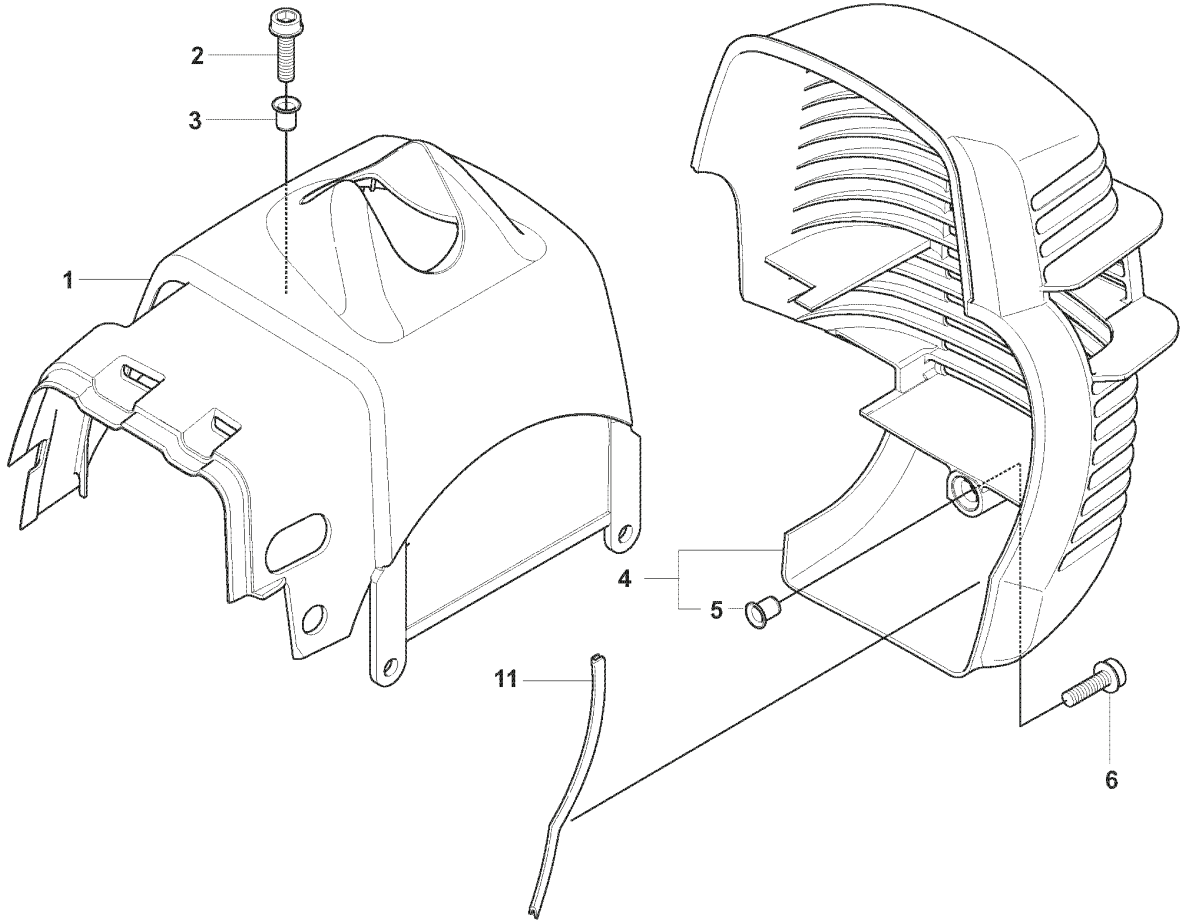

J

9 **Husqvarna**
241RJ

10 **Husqvarna**
241R

REF.	PART NO.	DESCRIPTION	REMARK	QTY.	KIT
1	544808801	CYLINDER COVER		1	
2	503200302	SCREW IHSCFM		1	
3	537373802	TUBULAR RIVET		1	
4	537425101	HEAT PROTECTOR		1	
5	537373803	TUBULAR RIVET		1	
6	503200302	SCREW IHSCFM		1	
7	503217516	SCREW IHSCFT		2	
8	544283401	SHEET		1	
9	544847401	LABEL		1	
10	544847402	LABEL		1	
11	544029801	BAR		1