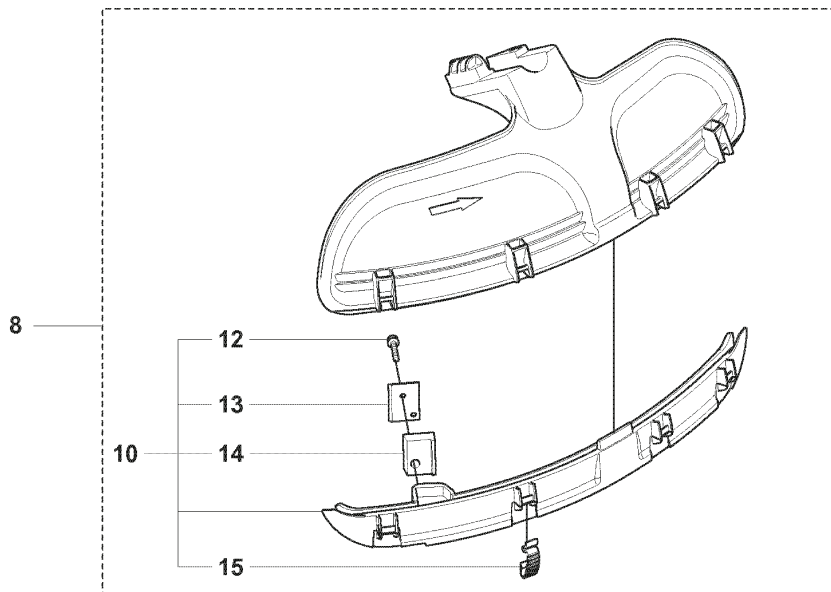

V

REF.	PART NO.	DESCRIPTION	REMARK	QTY.	KIT
1	537387701	BLADE GUARD		1	
2	503200216	SCREW IHSCFM		1	
3	537361101	CLAMP		1	
4	537361001	ADAPTER		1	
5	537217104	BLADE GUARD		1	
6	503200216	SCREW IHSCFM		4	
7	537331601	COMBINATION GUARD		1	
8	537396301	SPLASH GUARD		1	
9	503210716	SCREW IHSCFT		1	
10	503798801	BLADE		1	
11	537387201	SNAP LOCKING		4	
12	537331603	SPLASH GUARD		1	
13	537396303	SPLASH GUARD		1	
14	503216825	SCREW IHSCFT		1	
15	503798801	BLADE		1	
16	544124501	RETAINER		1	
17	537387201	SNAP LOCKING		4