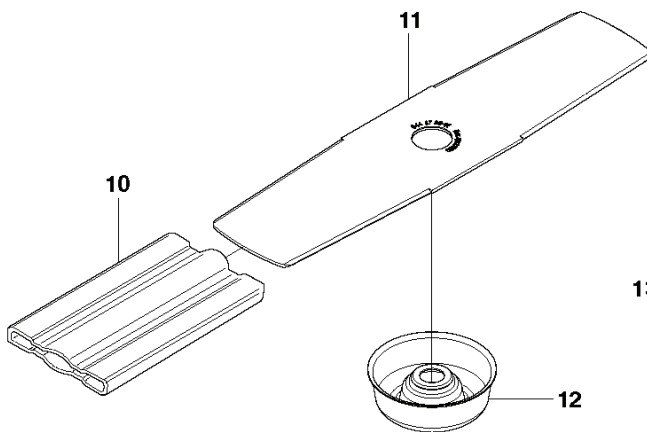

T Accessories
Zubehöre
Accessoires
Acessorios
Tillbehör

Oil Airfilter
Öl Luftfilter
Huile Filtraire
Aceite Filtro Air
Olja Luftfilter

REF.	PART NO.	DESCRIPTION	REMARK	QTY.	KIT
1	531009248	FILTER OIL	1.0 lit	1	
2	503801701	GREASE		1	
3	503976401	GREASE		1	
4	501192201	TOOL		1	
5	502285901	STOP		1	
6	537362101	COMBINATION WRENCH		1	
7	503890102	SUPPORT CUP		1	
8	502262301	TRIMMER GUARD ASSY	300 mm	1	
9	537312901	TRANSPORT GUARD	200-275 mm	1	
10	537129904	BAR COVER		2	
11	501043701	GRASS BLADE		1	
12	544380201	SUPPORT CUP		1	
13	537216201	HARNESS		1	
14	502291101	BLADE NUT		1	
15	535334401	SUPPORT CUP		1