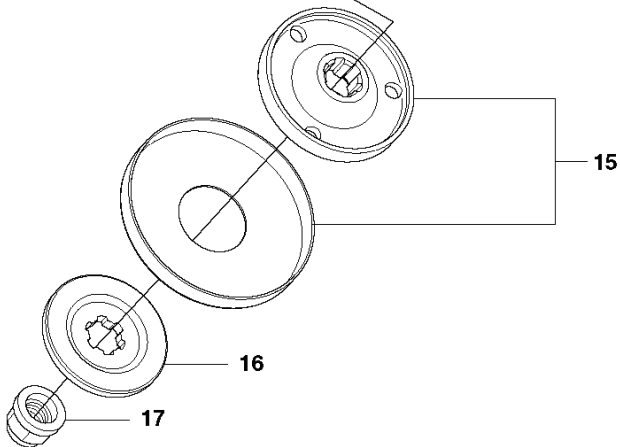

241 R, 20093600001-20144900000

SPARE PARTS LIST

Q

Zama C1Q-EL38

REF.	PART NO.	DESCRIPTION	REMARK	QTY.	KIT
1	501326901	CARBURETTOR	ZAMA C1Q-EL38	0	
2	503480501	SCREW		2	1
3	503974301	COVER		1	1
4	504105601	DIAPHRAGM		1	1
5	537020401	GASKET		1	1
6	503535601	PLUG WELCH		1	1
7	503480101	SCREW		1	1
8	503665901	LEVER		1	1
9	537020301	SPRING		1	1
10	537387301	NOZZLE ASSY		1	1
11	503480001	PIN RETAINING SCREW		1	1
12	503479701	VALVE		1	1
13	504102701	SHAFT ASSY		1	1
14	537417201	VALVE		1	1
15	503479201	SCREW		1	1
16	501327101	SHAFT ASSY		1	1
17	544372401	SPRING		1	1
18	503481801	SCREW		1	1
19	537370301	VALVE		1	1
20	544372601	SPRING		1	1
21	544372501	LEVER		1	1
22	544427001	COLLAR		1	1
23	537012601	SPRING		1	1
24	537012501	BALL		1	1
25	503481301	STRAINER		1	1
26	537416901	SCREW	L	1	1
27	537417001	LIMITER CAP		2	1
28	537387501	SCREW	H	1	1
29	537385201	CLIP		1	1
30	537417401	LEVER		1	1
31	503479001	SCREW		1	1
32	537020001	DIAPHRAGM PUMP		1	1
33	537020101	GASKET		1	1
34	537416801	COVER		1	1
35	537020701	SCREW		1	1
36	503479601	SCREW		1	1
37	503481101	PIECE		1	1
38	531004552	GASKET KIT	Set of gaskets	1	

N

REF.	PART NO.	DESCRIPTION	REMARK	QTY.	KIT
1	544381301	CRANKSHAFT ASSY		1	
2	503260202	SEALING RING		1	1
3	738210110	BALL BEARING		1	1
4	501451601	NEEDLE BEARING		1	1

T Accessories
Zubehöre
Accessoires
Acessorios
Tillbehör

A 241R

REF.	PART NO.	DESCRIPTION	REMARK	QTY.	KIT
1	537295803	BEVEL GEAR	241R 1:1.4	1	1
2	537189501	SCREW		1	
3	503200210	SCREW IHSCFM		1	
4	544087601	CLAMP		1	
5	537147401	MAGNET		1	1
6	503201501	SCREW		1	1
7	738219900	BALL BEARING		1	1
8	503252801	BALL BEARING		1	1
9	735313110	CIRCLIP		1	1
10	738210110	BALL BEARING		1	1
11	738210112	BALL BEARING		1	1
12	735312810	CIRCLIP		1	1
13	735311400	CIRCLIP		1	1
14	503200325	SCREW IHSCFM		2	
15	537351401	DRIVER		1	
16	537343501	SUPPORT FLANGE		1	
17	503227301	NUT		1	
18	505133301	SPARE PARTS KIT		1	1
19	537295902	GEAR HOUSING		1	1