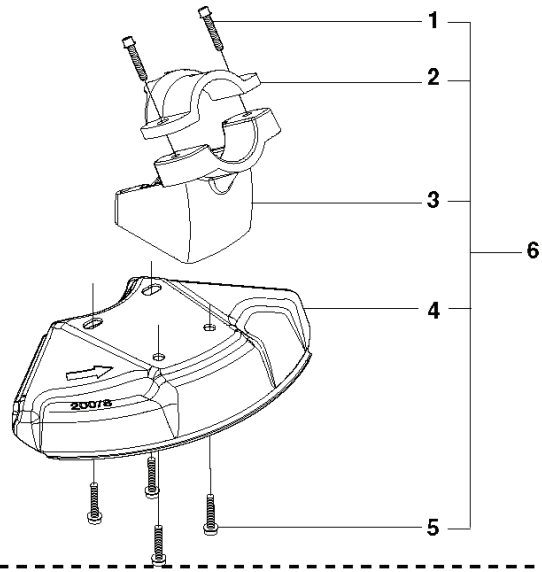

S

REF.	PART NO.	DESCRIPTION	REMARK	QTY.	KIT
1	503200216	SCREW IHSCFM		2	6
2	501320901	CLAMP		1	6
3	501320801	ADAPTER		1	6
4	537217104	BLADE GUARD		1	6
5	503200216	SCREW IHSCFM		4	6
6	501320401	ADAPTER		1	
7	503210716	SCREW IHSCFT		1	12
8	503798801	BLADE		1	12
10	537387201	SNAP LOCKING		4	12
11	537396301	SPLASH GUARD		1	12
12	537331603	SPLASH GUARD		1	
13	503216825	SCREW IHSCFT		1	16
14	503798801	BLADE		1	16
15	544124501	RETAINER		1	16
16	537349403	TRIMMER GUARD ASSY		1