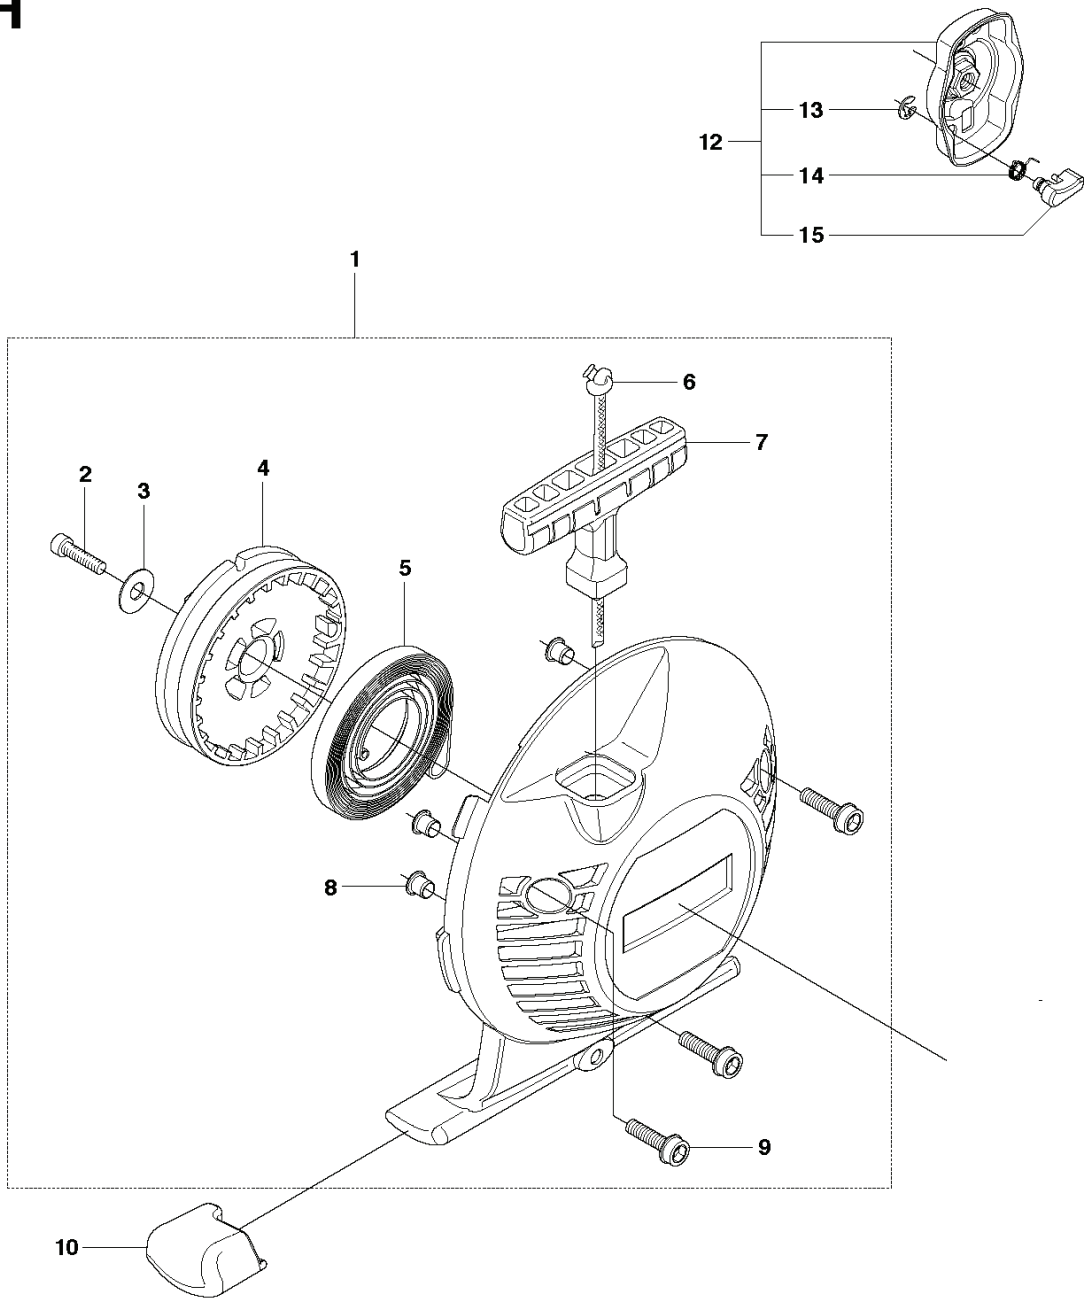

D

REF.	PART NO.	DESCRIPTION	REMARK	QTY.	KIT
1	537424506	HANDLE SYSTEM		1	
2	537160203	HANDLE HALF		1	
3	537419001	SWITCH		1	
4	506497701	THROTTLE CONTROL	Kit	1	
5	537174201	SPRING THROTTLE TRIG		1	
6	537160701	THROTTLE LOCKOUT		1	
7	537160301	HANDLE HALF		1	
8	537174301	SPRING		1	
9	503216618	SCREW IH SCT		2	
10	503200735	SCREW IH SCFM		1	
11	537172801	HANDLE		1	
12	731231401	HEXAGON NUT		1	
13	503200245	SCREW IH SCFM		1	
14	537172901	COVER		1	
15	537360001	HANDLEBAR		1	
16	537359602	WIRING ASSY		1	
17	537377801	THROTTLE CABLE ASSY		1	16
18	503878507	SHORT CIRCUIT CABLE		1	16
19	503216618	SCREW IH SCT		1	16

L

REF.	PART NO.	DESCRIPTION	REMARK	QTY.	KIT
1	501319801	IGNITION MODULE		1	
2	503216618	SCREW IHSCT		2	
3	503235111	SPARK PLUG	NGK BPMR7A \varnothing =14mm	1	
4	731711651	HEXAGON NUT FLANGE		1	
5	537249601	FLYWHEEL		1	

G

REF.	PART NO.	DESCRIPTION	REMARK	QTY.	KIT
1	504075001	MUFFLER ASSY		1	
2	537340801	AIR CONDUCTOR		1	
3	537333101	GASKET		1	
4	503202963	SCREW IHSCFM		2	
5	503200302	SCREW IHSCFM		1	

H

REF.	PART NO.	DESCRIPTION	REMARK	QTY.	KIT
1	537214704	STARTER ASSY		1	
2	503217920	SCREW IHSC		1	1
3	535072301	WASHER		1	1
4	537325003	STARTER PULLEY		1	1
5	503859901	RECOIL SPRING		1	1
6	503305125	*		1	1
7	503543901	STARTER HANDLE		1	1
8	537373802	TUBULAR RIVET		3	1
9	503200302	SCREW IHSCFM		3	1
10	544903401	DAMPER		1	
11	544847302	DECAL		1	
12	503873304	STARTER PAWL BRIDGE		1	
13	735310820	E-CLIP		1	12
14	503873601	SPRING		1	12
15	544011401	STARTER PAWL		2	12