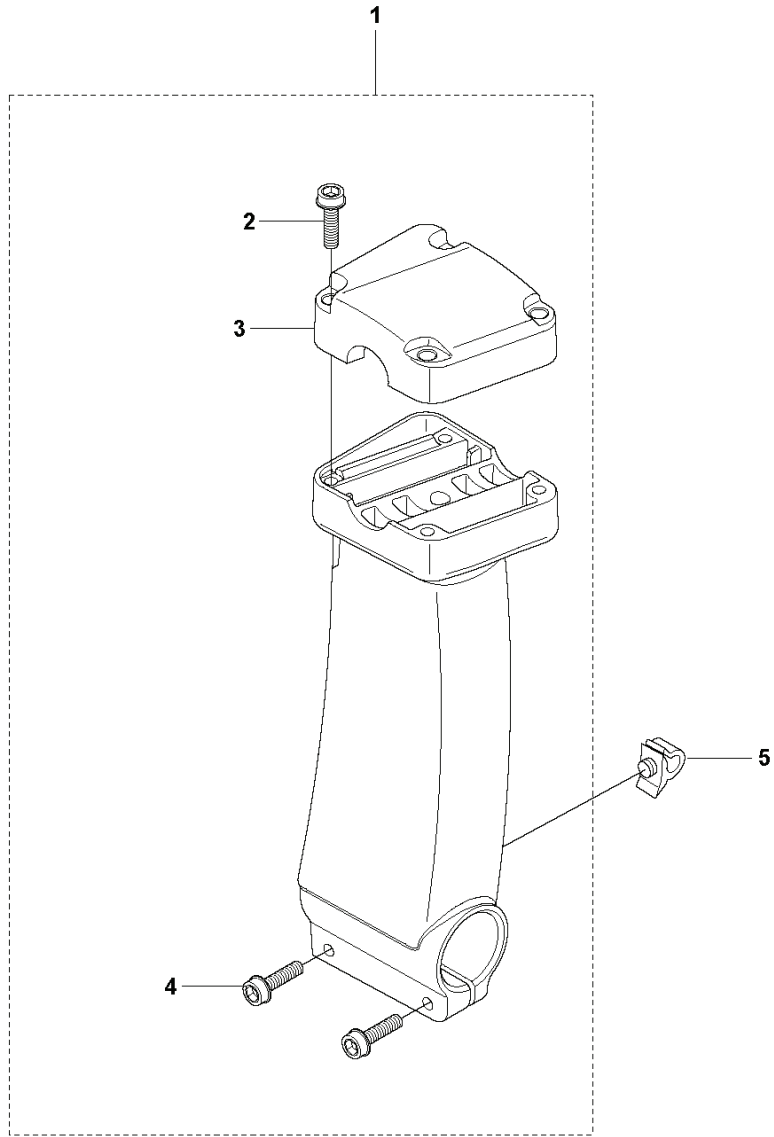

C

REF.	PART NO.	DESCRIPTION	REMARK	QTY.	KIT
1	544225802	HANDLEBAR BRACKET		1	
2	503200832	SCREW IHSCM	1	4	
3	544019902	HANDLEBAR BRACKET	1	1	
4	725533165	SCREW IHSCM	1	2	
5	502286101	CLIP		1