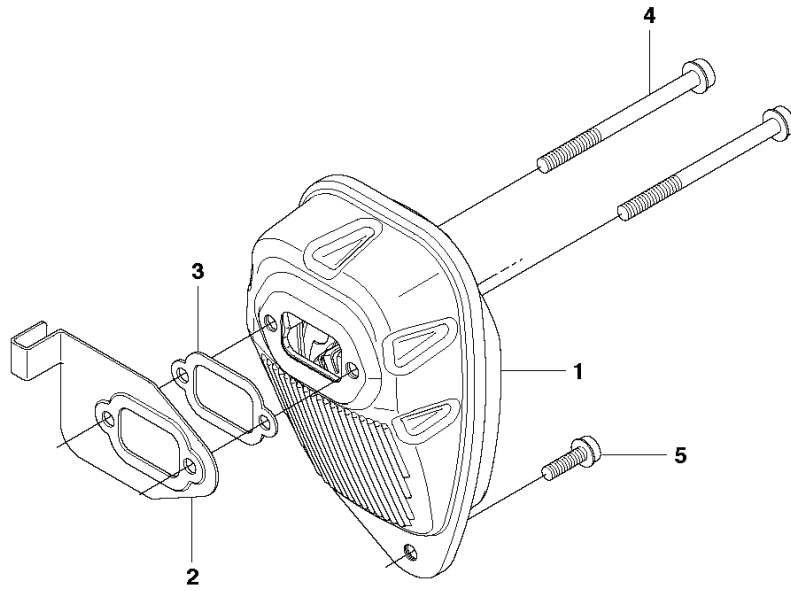

G

REF.	PART NO.	DESCRIPTION	REMARK	QTY.	KIT
1	504075001	MUFFLER ASSY		1	
2	537340801	AIR CONDUCTOR		1	
3	537333101	GASKET		1	
4	503202963	SCREW IHSCFM		2	
5	503200302	SCREW IHSCFM		1