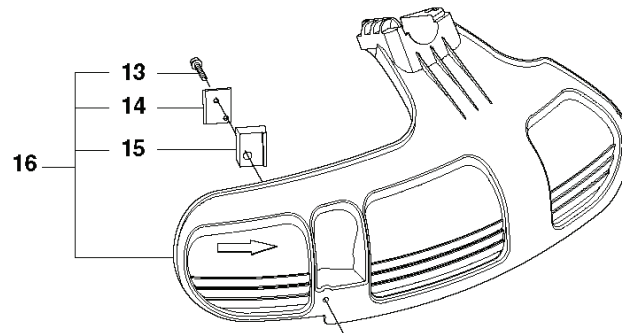

S

REF.	PART NO.	DESCRIPTION	REMARK	QTY.	KIT
1	503200216	SCREW IHSCFM		2	6
2	501320901	CLAMP		1	6
3	501320801	ADAPTER		1	6
4	537217104	BLADE GUARD		1	6
5	503200216	SCREW IHSCFM		4	6
6	501320401	ADAPTER		1	
7	503210716	SCREW IHSCFT		1	12
8	503798801	BLADE		1	12
10	537387201	SNAP LOCKING		4	12
11	537396301	SPLASH GUARD		1	12
12	537331603	SPLASH GUARD		1	
13	503216825	SCREW IHSCFT		1	16
14	503798801	BLADE		1	16
15	544124501	RETAINER		1	16
16	537349403	TRIMMER GUARD ASSY		1