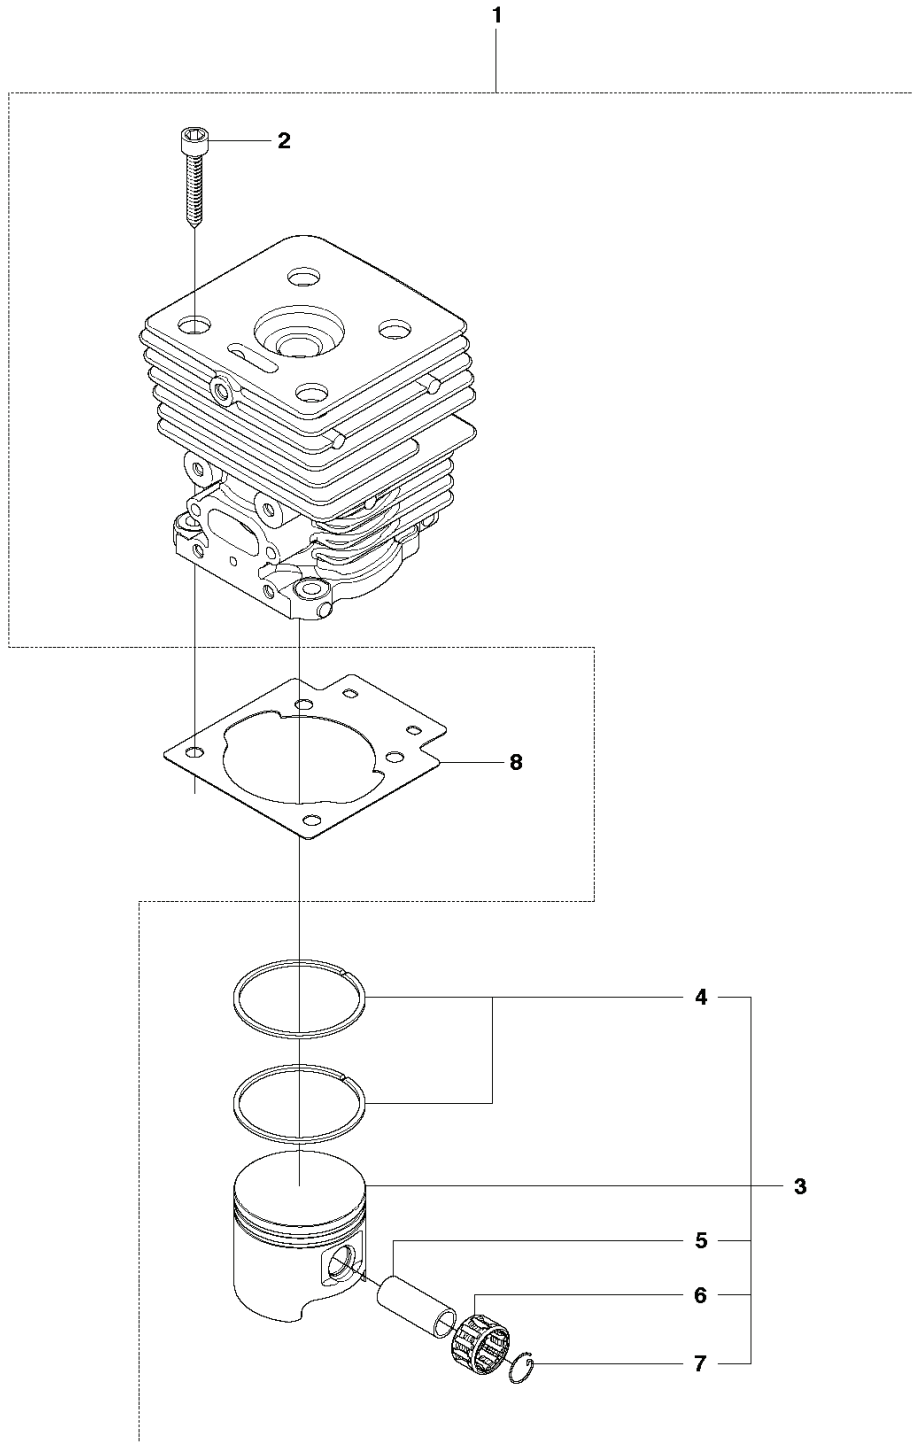

D

REF.	PART NO.	DESCRIPTION	REMARK	QTY.	KIT
1	537424506	HANDLE SYSTEM		1	
2	537160203	HANDLE HALF		1	
3	537419001	SWITCH		1	
4	506497701	THROTTLE CONTROL	Kit	1	
5	537174201	SPRING THROTTLE TRIG		1	
6	537160701	THROTTLE LOCKOUT		1	
7	537160301	HANDLE HALF		1	
8	537174301	SPRING		1	
9	503216618	SCREW IH SCT		2	
10	503200735	SCREW IH SCFM		1	
11	537172801	HANDLE		1	
12	731231401	HEXAGON NUT		1	
13	503200245	SCREW IH SCFM		1	
14	537172901	COVER		1	
15	537360001	HANDLEBAR		1	
16	537359602	WIRING ASSY		1	
17	537377801	THROTTLE CABLE ASSY		1	16
18	503878507	SHORT CIRCUIT CABLE		1	16
19	503216618	SCREW IH SCT		1	16

L

REF.	PART NO.	DESCRIPTION	REMARK	QTY.	KIT
1	501319801	IGNITION MODULE		1	
2	503216618	SCREW IHSCT		2	
3	503235111	SPARK PLUG	NGK BPMR7A \varnothing =14mm	1	
4	731711651	HEXAGON NUT FLANGE		1	
5	537249601	FLYWHEEL		1	

G

REF.	PART NO.	DESCRIPTION	REMARK	QTY.	KIT
1	504075001	MUFFLER ASSY		1	
2	537340801	AIR CONDUCTOR		1	
3	537333101	GASKET		1	
4	503202963	SCREW IHSCFM		2	
5	503200302	SCREW IHSCFM		1	

H

REF.	PART NO.	DESCRIPTION	REMARK	QTY.	KIT
1	537214704	STARTER ASSY		1	
2	503217920	SCREW IHSC		1	1
3	535072301	WASHER		1	1
4	537325003	STARTER PULLEY		1	1
5	503859901	RECOIL SPRING		1	1
6	503305125	*		1	1
7	503543901	STARTER HANDLE		1	1
8	537373802	TUBULAR RIVET		3	1
9	503200302	SCREW IHSCFM		3	1
10	544903401	DAMPER		1	
11	544847302	DECAL		1	
12	503873304	STARTER PAWL BRIDGE		1	
13	735310820	E-CLIP		1	12
14	503873601	SPRING		1	12
15	544011401	STARTER PAWL		2	12

C

REF.	PART NO.	DESCRIPTION	REMARK	QTY.	KIT
1	544225802	HANDLEBAR BRACKET		1	
2	503200832	SCREW IHSCM	1	4	
3	544019902	HANDLEBAR BRACKET	1	1	
4	725533165	SCREW IHSCM	1	2	
5	502286101	CLIP		1	

M

REF.	PART NO.	DESCRIPTION	REMARK	QTY.	KIT
1	502243301	CYLINDER ASSY	Ø=41mm	1	
2	503200823	SCREW IHSCM		4	1
3	544199302	PISTON ASSY		1	1
4	544199401	PISTON RING		1	1
5	544211201	PISTON PIN		1	1
6	501451601	NEEDLE BEARING		1	1
7	737441000	SNAP RING		2	1
8	544187001	GASKET		1	