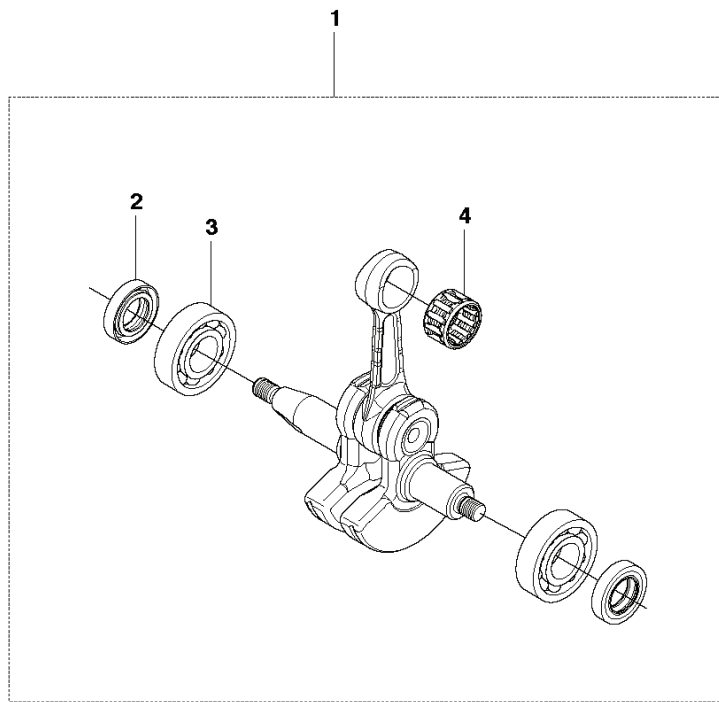

N

REF.	PART NO.	DESCRIPTION	REMARK	QTY.	KIT
1	502243801	CRANKCASE ASSY		1	
2	503200230	SCREW IHSCFM		4	1
3	503260202	SEALING RING		1	1
4	738210110	BALL BEARING		1	1
5	501270801	GUIDE BUSHING		2	1
6	537332901	GASKET		1	1
7	544317101	FILLER		1	1