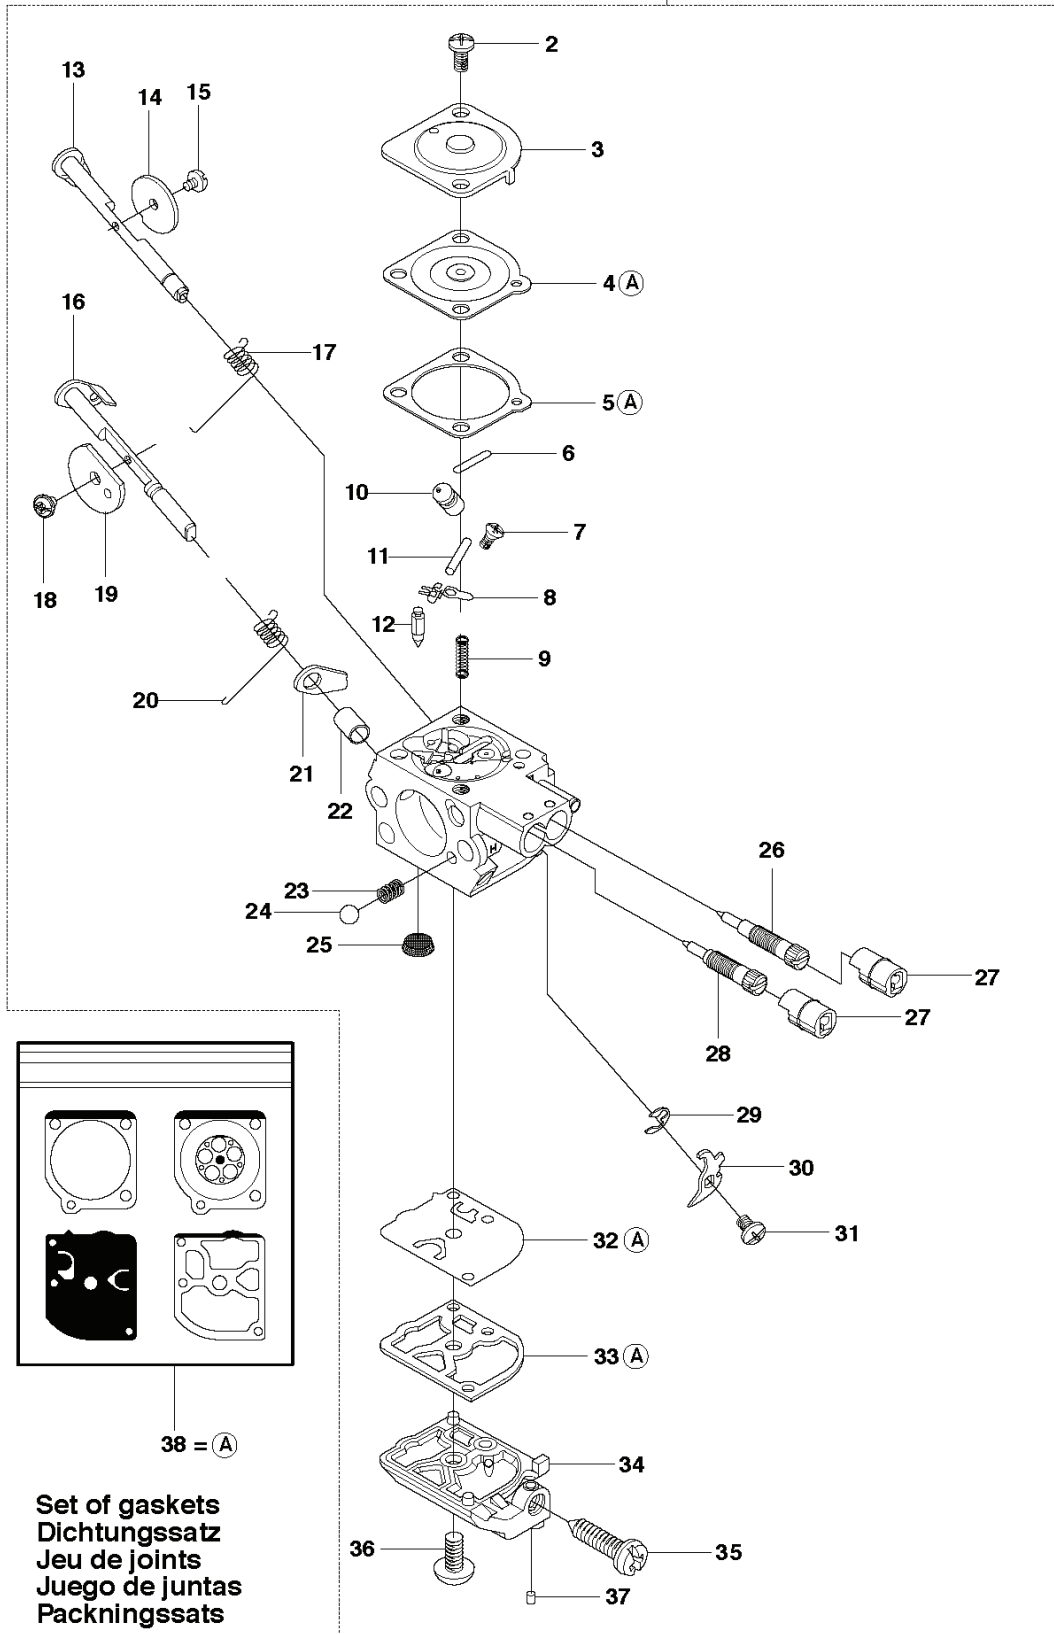

241 R, 20093600001-20144900000

SPARE PARTS LIST

Q

Zama C1Q-EL38

REF.	PART NO.	DESCRIPTION	REMARK	QTY.	KIT
1	501326901	CARBURETTOR	ZAMA C1Q-EL38	0	
2	503480501	SCREW		2	1
3	503974301	COVER		1	1
4	504105601	DIAPHRAGM		1	1
5	537020401	GASKET		1	1
6	503535601	PLUG WELCH		1	1
7	503480101	SCREW		1	1
8	503665901	LEVER		1	1
9	537020301	SPRING		1	1
10	537387301	NOZZLE ASSY		1	1
11	503480001	PIN RETAINING SCREW		1	1
12	503479701	VALVE		1	1
13	504102701	SHAFT ASSY		1	1
14	537417201	VALVE		1	1
15	503479201	SCREW		1	1
16	501327101	SHAFT ASSY		1	1
17	544372401	SPRING		1	1
18	503481801	SCREW		1	1
19	537370301	VALVE		1	1
20	544372601	SPRING		1	1
21	544372501	LEVER		1	1
22	544427001	COLLAR		1	1
23	537012601	SPRING		1	1
24	537012501	BALL		1	1
25	503481301	STRAINER		1	1
26	537416901	SCREW	L	1	1
27	537417001	LIMITER CAP		2	1
28	537387501	SCREW	H	1	1
29	537385201	CLIP		1	1
30	537417401	LEVER		1	1
31	503479001	SCREW		1	1
32	537020001	DIAPHRAGM PUMP		1	1
33	537020101	GASKET		1	1
34	537416801	COVER		1	1
35	537020701	SCREW		1	1
36	503479601	SCREW		1	1
37	503481101	PIECE		1	1
38	531004552	GASKET KIT	Set of gaskets	1	

F

REF.	PART NO.	DESCRIPTION	REMARK	QTY.	KIT
1	544808801	CYLINDER COVER		1	
2	503200302	SCREW IHSCFM		1	
3	537373802	TUBULAR RIVET		1	
4	537425101	HEAT PROTECTOR		1	
5	537373803	TUBULAR RIVET		1	
6	503200302	SCREW IHSCFM		1	
7	503217516	SCREW IHSCFT		2	
8	522622201	KIT		1	
9	544847402	LABEL		1	
10	544029801	BAR		1	
11	503218825	SCREW IHSCFT		1	