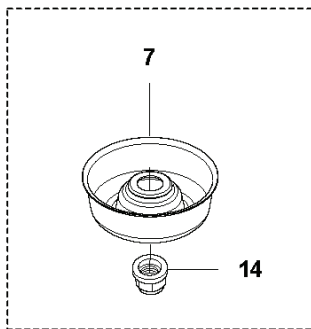

T Accessories
Zubehöre
Accessoires
Acessorios
Tillbehör

Oil Airfilter
Öl Luftfilter
Huile Filtraire
Aceite Filtro Air
Olja Luftfilter

REF.	PART NO.	DESCRIPTION	REMARK	QTY.	KIT
1	531009248	FILTER OIL	1.0 lit	1	
2	503801701	GREASE		1	
3	503976401	GREASE		1	
4	501192201	TOOL		1	
5	502285901	STOP		1	
6	537362101	COMBINATION WRENCH		1	
7	503890102	SUPPORT CUP		1	
8	502262301	TRIMMER GUARD ASSY	300 mm	1	
9	537312901	TRANSPORT GUARD	200-275 mm	1	
10	537129904	BAR COVER		2	
11	501043701	GRASS BLADE		1	
12	544380201	SUPPORT CUP		1	
13	537216201	HARNESS		1	
14	502291101	BLADE NUT		1	
15	535334401	SUPPORT CUP		1