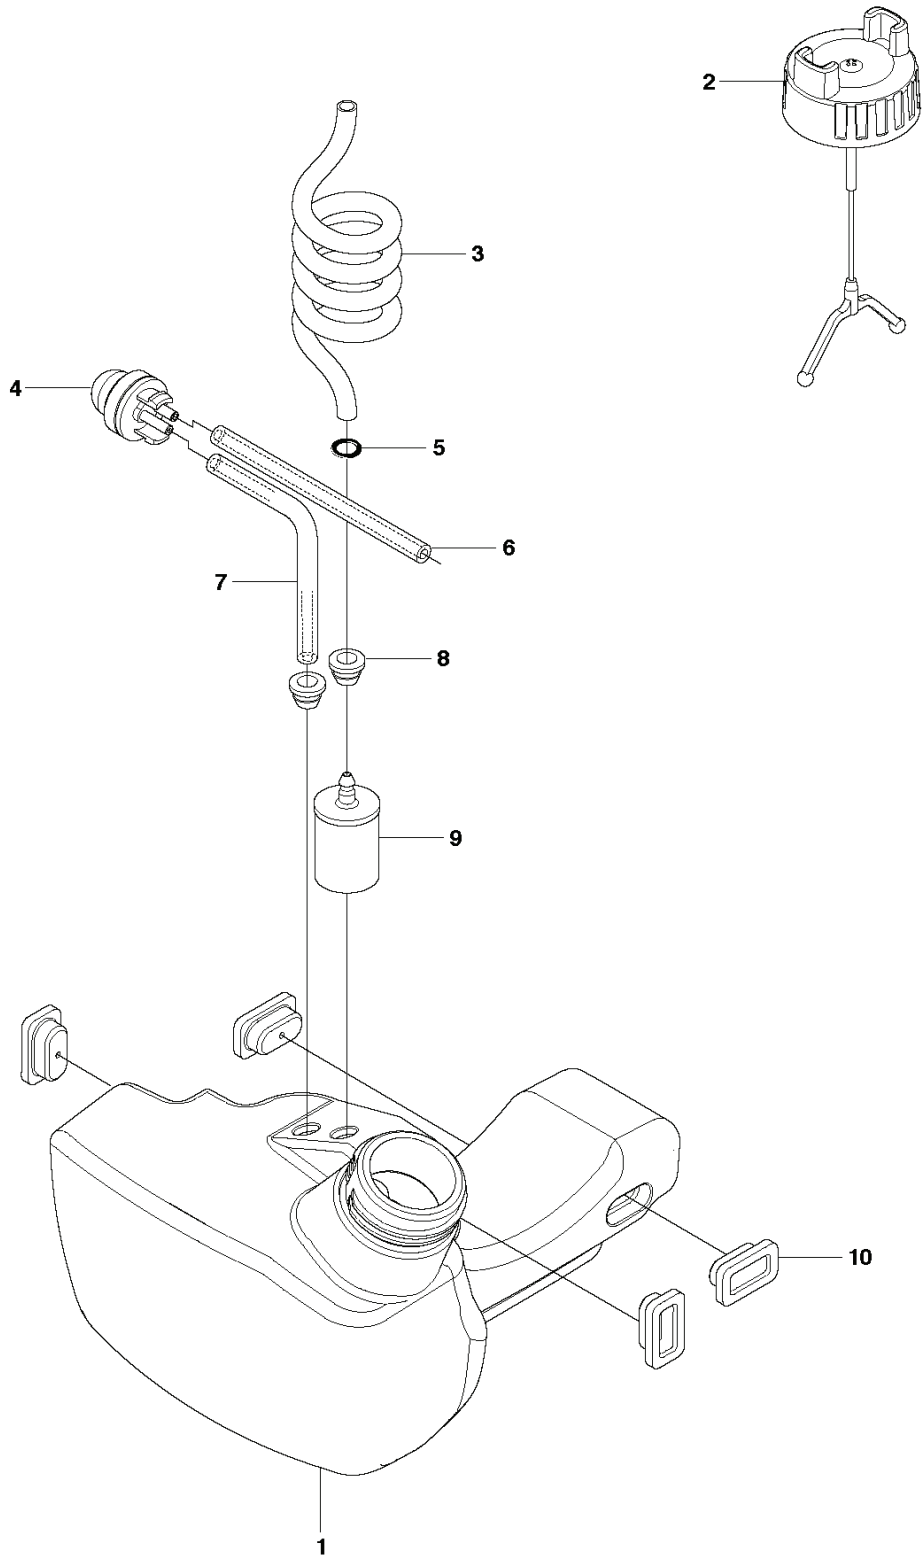

J

REF.	PART NO.	DESCRIPTION	REMARK	QTY.	KIT
1	522858801	KIT		1	
2	503911802	TANK CAP		1	
3	544325001	FUEL HOSE		1	
4	503936601	PURGE		1	
5	537184901	O-RING		1	
6	537042412	FUEL HOSE		1	
7	544977512	FUEL HOSE		1	
8	503735801	BUSHING		2	
9	503443201	FUEL FILTER		1	
10	544324801	SUSPENSION		4