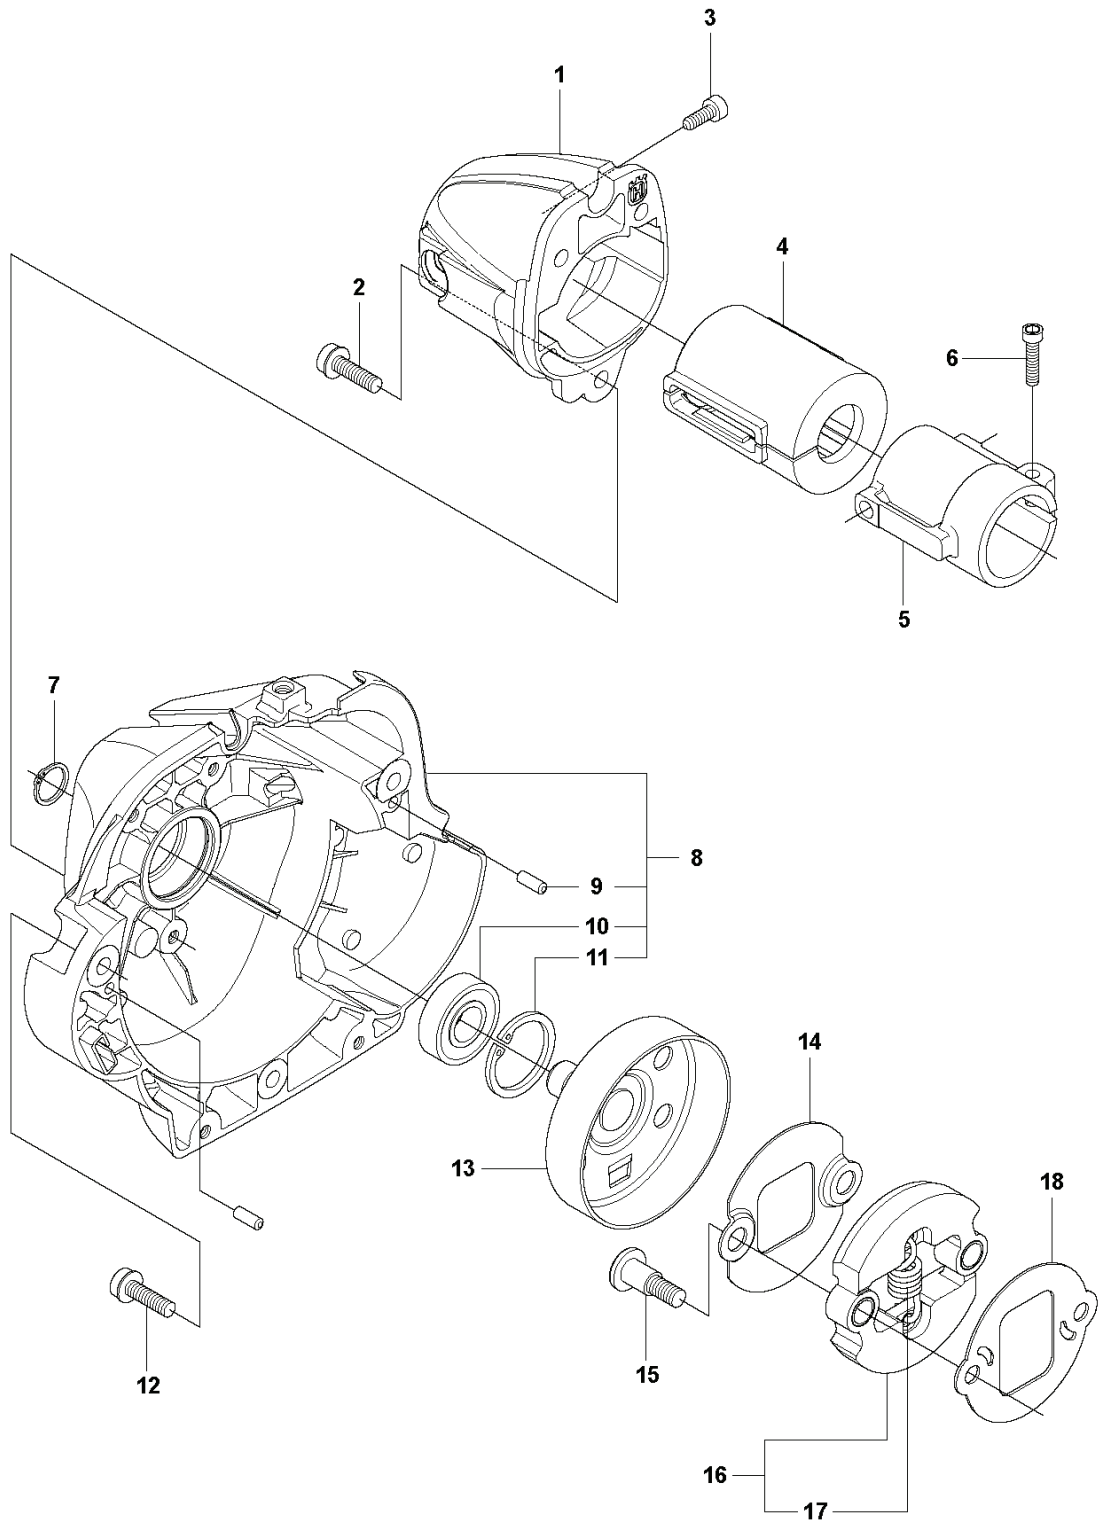

E

REF.	PART NO.	DESCRIPTION	REMARK	QTY.	KIT
1	544110201	COVER		1	
2	503200302	SCREW IHSCFM		3	
3	503217411	SCREW IHSCT		2	
4	537322701	ANTIVIBRATION ELEMENT		1	
5	537310101	COMPRESSION SLEEVE	241R	1	
6	725533355	SCREW IHSCM		1	
7	735311400	CIRCLIP		1	
8	537302902	CLUTCH COVER		1	
9	503240702	PARALLEL PIN		2	
10	738210104	BALL BEARING		1	
11	735312810	CIRCLIP		1	
12	503200302	SCREW IHSCFM		3	
13	537352901	CLUTCH DRUM		1	
14	537415701	WASHER		1	
15	537418101	SCREW		2	
16	537340401	CLUTCH		1	
17	537427201	SPRING		1	
18	537046801	WASHER		1