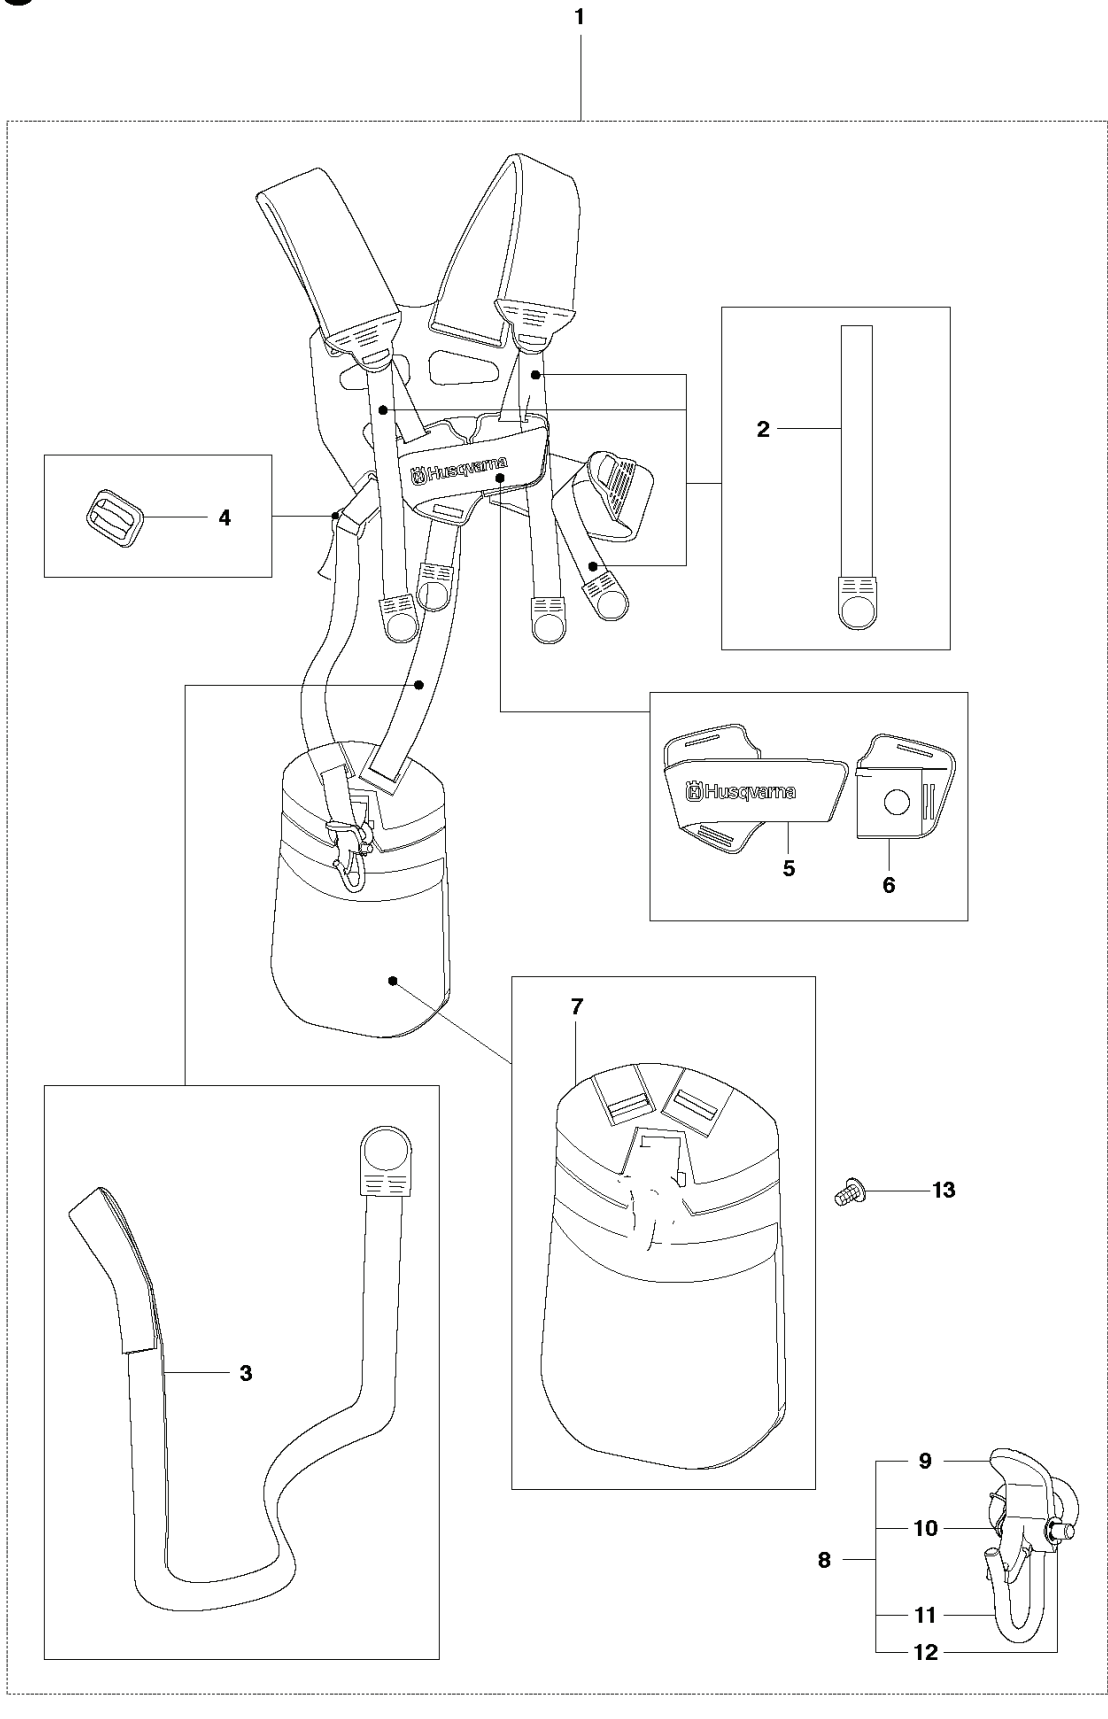

U Duo Balance

REF.	PART NO.	DESCRIPTION	REMARK	QTY.	KIT
1	537275702	HARNESS	Duo Balance	1	
2	503996101	BAND		3	
3	503996103	BAND		1	
4	537113501	RETAINER		1	
5	537288401	BUCKLE		1	
6	537288301	BUCKLE		1	
7	537275901	HIP PAD		1	
8	502022805	WELT HOOK		1	7
9	502023002	LOCK		1	7
10	502023801	SPRING		1	7
11	502022902	HOOK		1	7
12	735310920	E-CLIP		1	7
13	537175401	HIP PAD		3	7