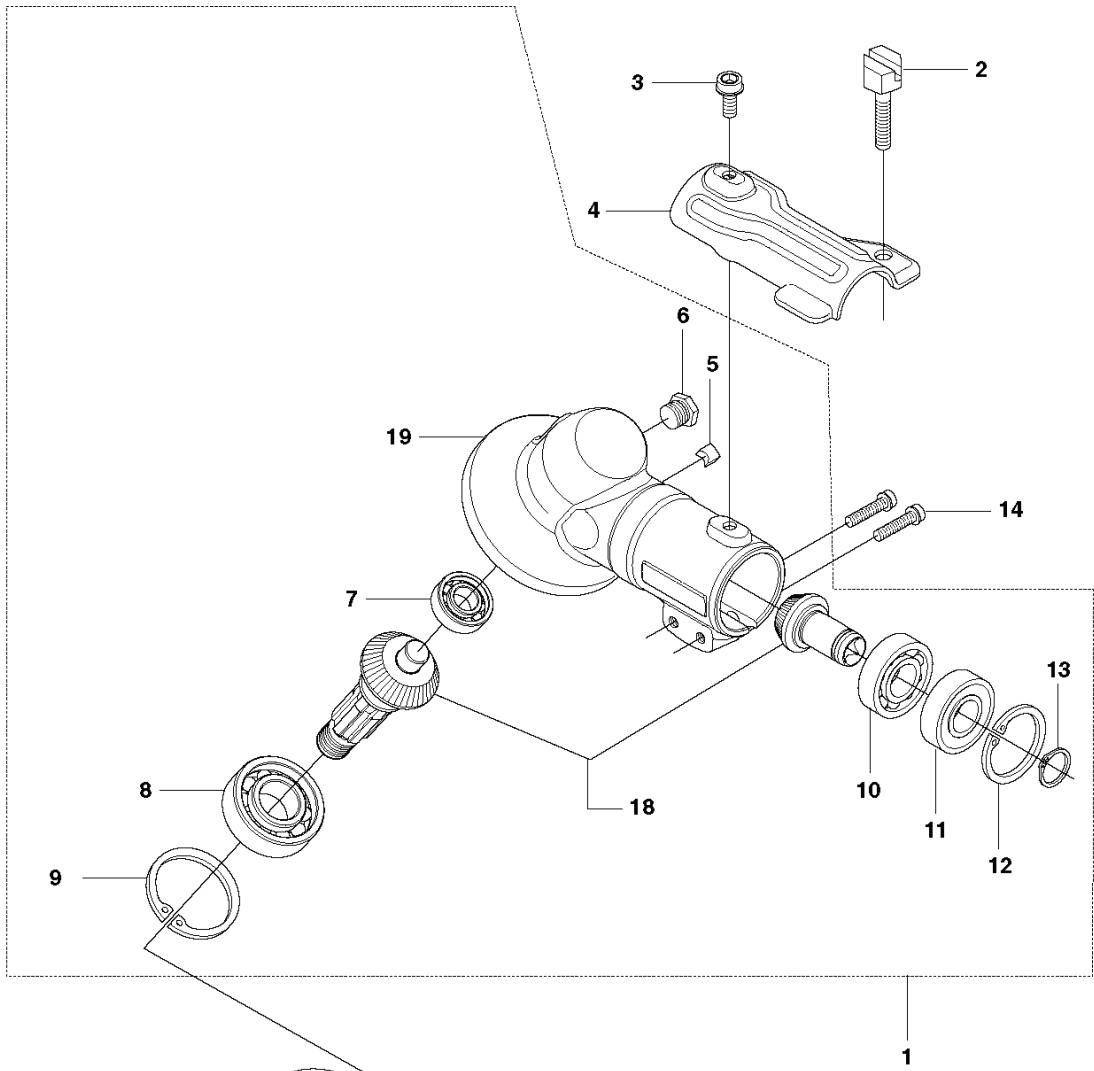

241 R, 20093600001-20144900000

SPARE PARTS LIST

Q

Zama C1Q-EL38

REF.	PART NO.	DESCRIPTION	REMARK	QTY.	KIT
1	501326901	CARBURETTOR	ZAMA C1Q-EL38	0	
2	503480501	SCREW		2	1
3	503974301	COVER		1	1
4	504105601	DIAPHRAGM		1	1
5	537020401	GASKET		1	1
6	503535601	PLUG WELCH		1	1
7	503480101	SCREW		1	1
8	503665901	LEVER		1	1
9	537020301	SPRING		1	1
10	537387301	NOZZLE ASSY		1	1
11	503480001	PIN RETAINING SCREW		1	1
12	503479701	VALVE		1	1
13	504102701	SHAFT ASSY		1	1
14	537417201	VALVE		1	1
15	503479201	SCREW		1	1
16	501327101	SHAFT ASSY		1	1
17	544372401	SPRING		1	1
18	503481801	SCREW		1	1
19	537370301	VALVE		1	1
20	544372601	SPRING		1	1
21	544372501	LEVER		1	1
22	544427001	COLLAR		1	1
23	537012601	SPRING		1	1
24	537012501	BALL		1	1
25	503481301	STRAINER		1	1
26	537416901	SCREW	L	1	1
27	537417001	LIMITER CAP		2	1
28	537387501	SCREW	H	1	1
29	537385201	CLIP		1	1
30	537417401	LEVER		1	1
31	503479001	SCREW		1	1
32	537020001	DIAPHRAGM PUMP		1	1
33	537020101	GASKET		1	1
34	537416801	COVER		1	1
35	537020701	SCREW		1	1
36	503479601	SCREW		1	1
37	503481101	PIECE		1	1
38	531004552	GASKET KIT	Set of gaskets	1	

N

REF.	PART NO.	DESCRIPTION	REMARK	QTY.	KIT
1	544381301	CRANKSHAFT ASSY		1	
2	503260202	SEALING RING		1	1
3	738210110	BALL BEARING		1	1
4	501451601	NEEDLE BEARING		1	1

T Accessories
Zubehöre
Accessoires
Acessorios
Tillbehör

A 241R

REF.	PART NO.	DESCRIPTION	REMARK	QTY.	KIT
1	537295803	BEVEL GEAR	241R 1:1.4	1	1
2	537189501	SCREW		1	
3	503200210	SCREW IHSCFM		1	
4	544087601	CLAMP		1	
5	537147401	MAGNET		1	1
6	503201501	SCREW		1	1
7	738219900	BALL BEARING		1	1
8	503252801	BALL BEARING		1	1
9	735313110	CIRCLIP		1	1
10	738210110	BALL BEARING		1	1
11	738210112	BALL BEARING		1	1
12	735312810	CIRCLIP		1	1
13	735311400	CIRCLIP		1	1
14	503200325	SCREW IHSCFM		2	
15	537351401	DRIVER		1	
16	537343501	SUPPORT FLANGE		1	
17	503227301	NUT		1	
18	505133301	SPARE PARTS KIT		1	1
19	537295902	GEAR HOUSING		1	1