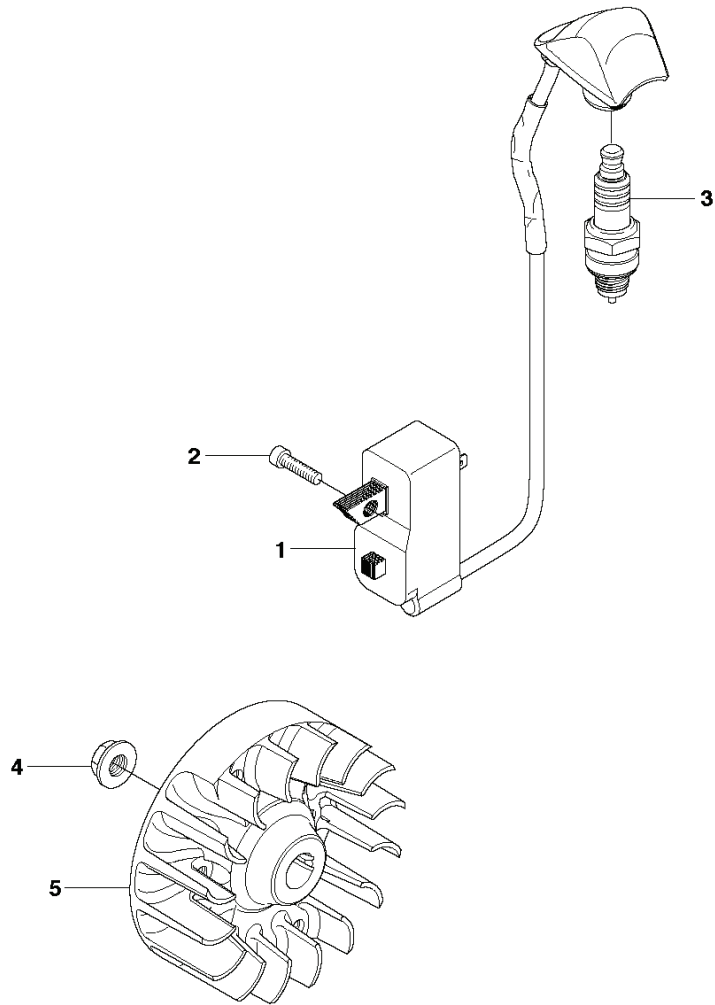

L

REF.	PART NO.	DESCRIPTION	REMARK	QTY.	KIT
1	501319801	IGNITION MODULE		1	
2	503216618	SCREW IHSCT		2	
3	503235111	SPARK PLUG	NGK BPMR7A $\varnothing$=14mm	1	
4	731711651	HEXAGON NUT FLANGE		1	
5	537249601	FLYWHEEL		1