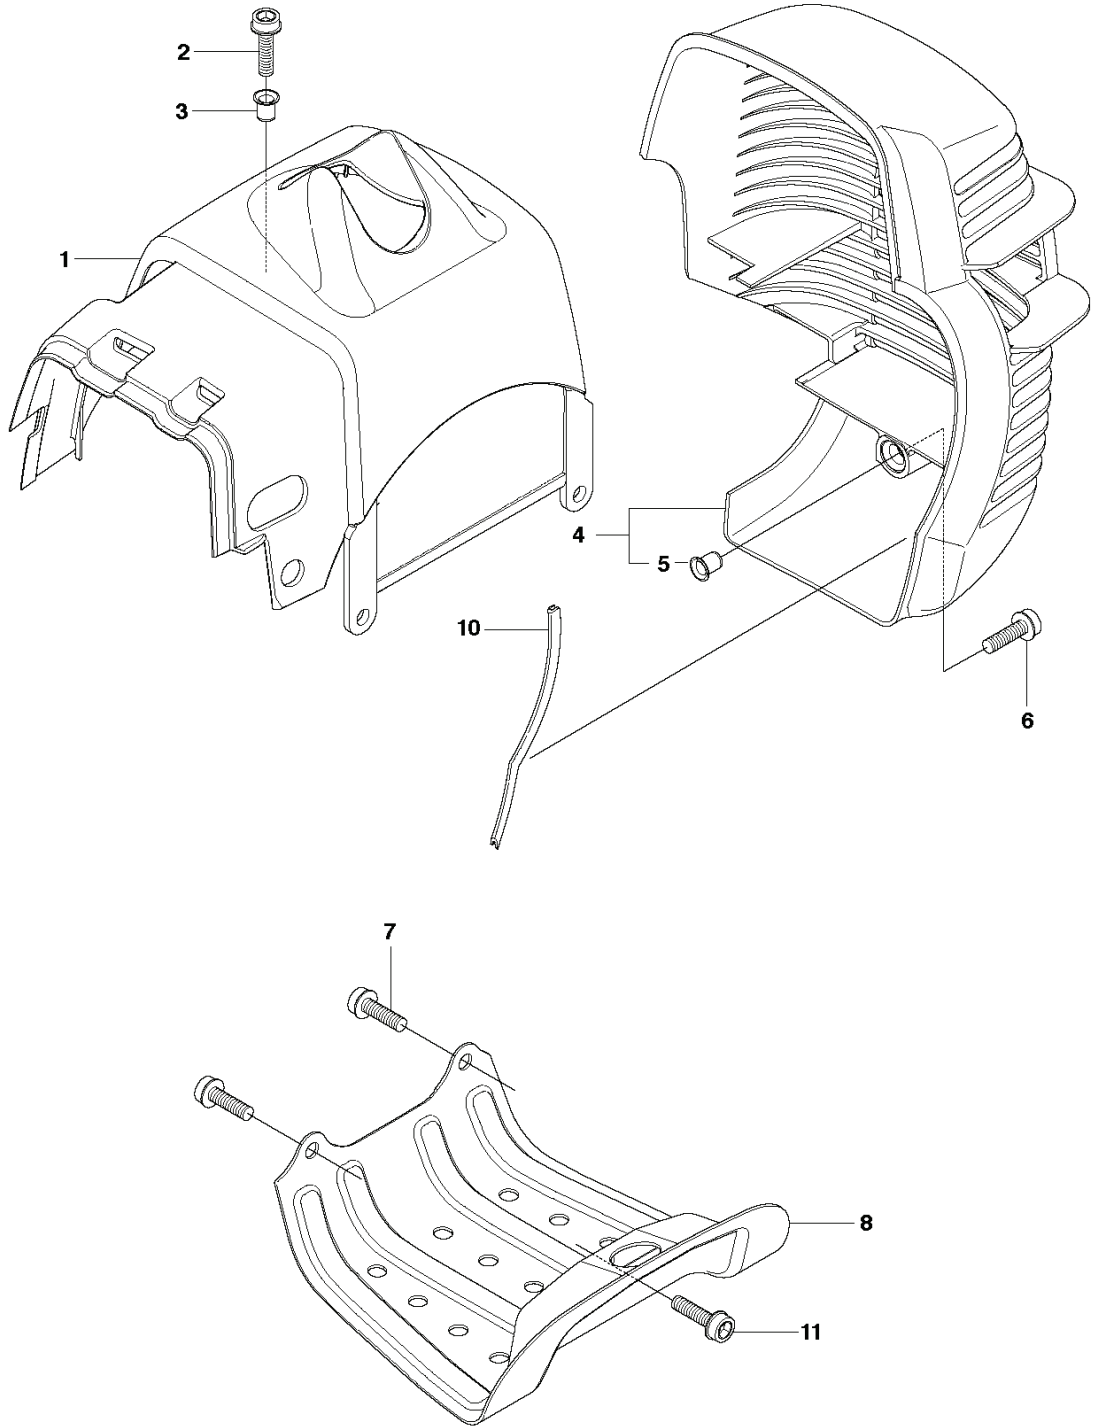

241 R, 20093600001-20144900000

SPARE PARTS LIST

Q

Zama C1Q-EL38

REF.	PART NO.	DESCRIPTION	REMARK	QTY.	KIT
1	501326901	CARBURETTOR	ZAMA C1Q-EL38	0	
2	503480501	SCREW		2	1
3	503974301	COVER		1	1
4	504105601	DIAPHRAGM		1	1
5	537020401	GASKET		1	1
6	503535601	PLUG WELCH		1	1
7	503480101	SCREW		1	1
8	503665901	LEVER		1	1
9	537020301	SPRING		1	1
10	537387301	NOZZLE ASSY		1	1
11	503480001	PIN RETAINING SCREW		1	1
12	503479701	VALVE		1	1
13	504102701	SHAFT ASSY		1	1
14	537417201	VALVE		1	1
15	503479201	SCREW		1	1
16	501327101	SHAFT ASSY		1	1
17	544372401	SPRING		1	1
18	503481801	SCREW		1	1
19	537370301	VALVE		1	1
20	544372601	SPRING		1	1
21	544372501	LEVER		1	1
22	544427001	COLLAR		1	1
23	537012601	SPRING		1	1
24	537012501	BALL		1	1
25	503481301	STRAINER		1	1
26	537416901	SCREW	L	1	1
27	537417001	LIMITER CAP		2	1
28	537387501	SCREW	H	1	1
29	537385201	CLIP		1	1
30	537417401	LEVER		1	1
31	503479001	SCREW		1	1
32	537020001	DIAPHRAGM PUMP		1	1
33	537020101	GASKET		1	1
34	537416801	COVER		1	1
35	537020701	SCREW		1	1
36	503479601	SCREW		1	1
37	503481101	PIECE		1	1
38	531004552	GASKET KIT	Set of gaskets	1	

F

REF.	PART NO.	DESCRIPTION	REMARK	QTY.	KIT
1	544808801	CYLINDER COVER		1	
2	503200302	SCREW IHSCFM		1	
3	537373802	TUBULAR RIVET		1	
4	537425101	HEAT PROTECTOR		1	
5	537373803	TUBULAR RIVET		1	
6	503200302	SCREW IHSCFM		1	
7	503217516	SCREW IHSCFT		2	
8	522622201	KIT		1	
9	544847402	LABEL		1	
10	544029801	BAR		1	
11	503218825	SCREW IHSCFT		1	