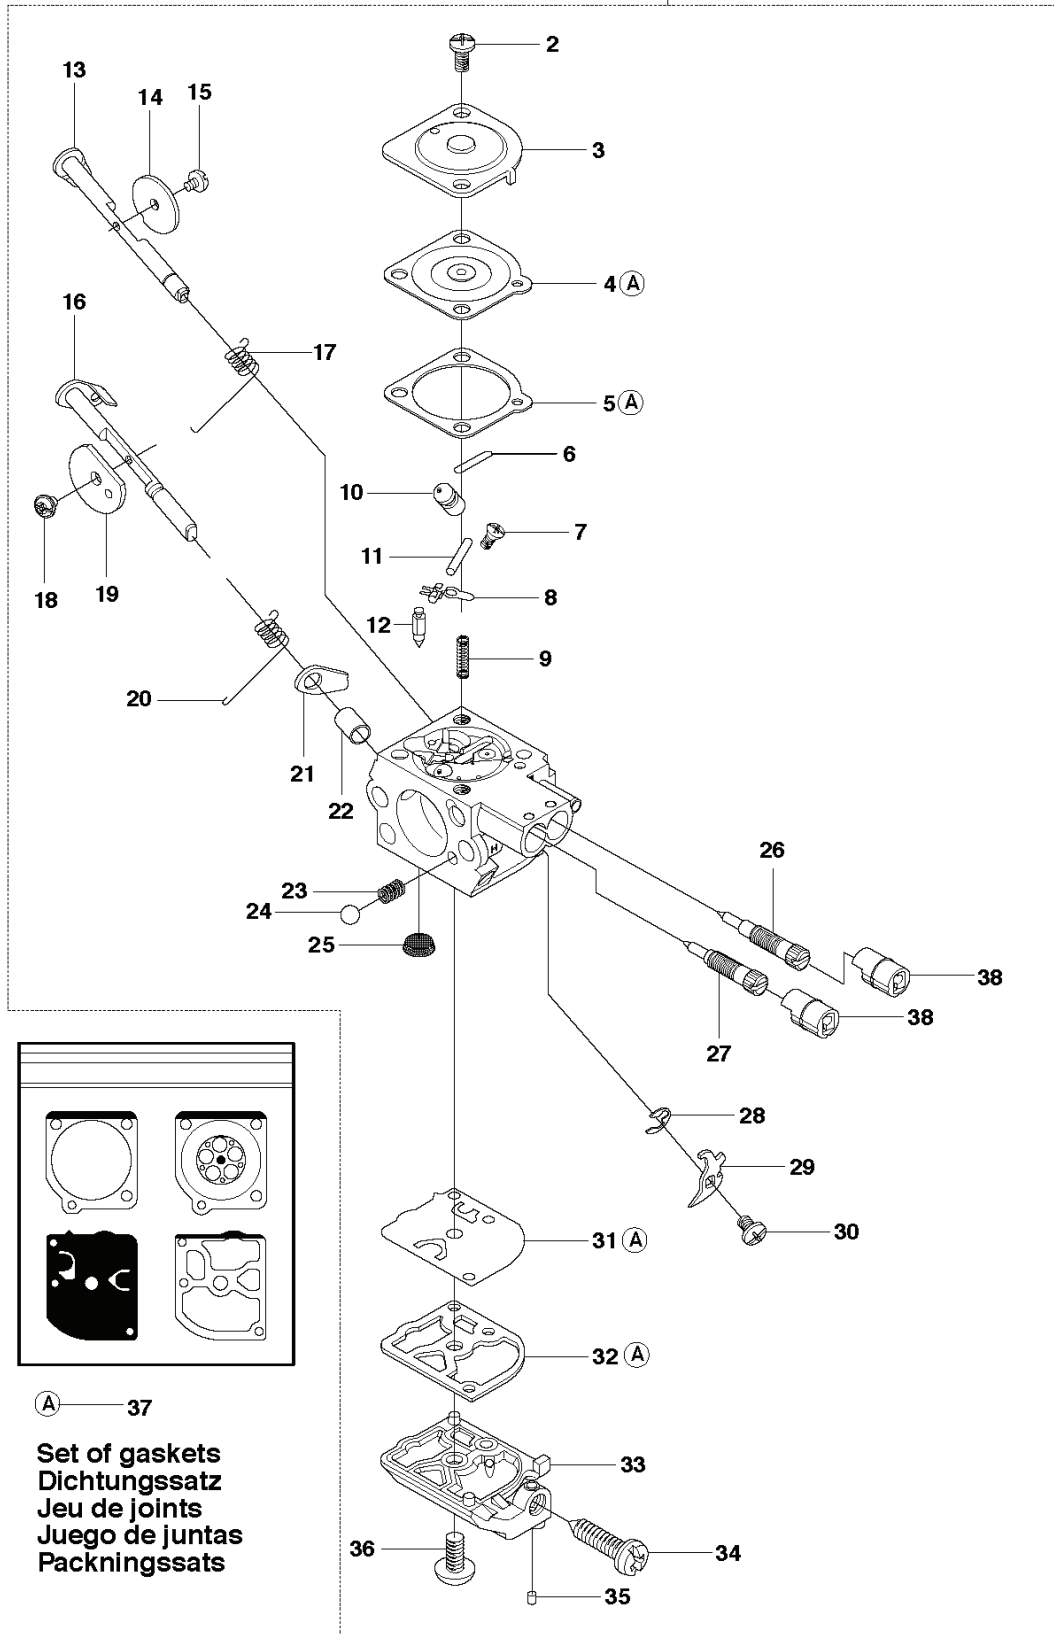

R

Zama C1Q-EL39A

REF.	PART NO.	DESCRIPTION	REMARK	QTY.	KIT
1	501327001	CARBURETTOR	ZAMA C1Q-EL39A	0	
2	503480501	SCREW		2	1
3	503974301	COVER		1	1
4	504105601	DIAPHRAGM		1	1
5	537020401	GASKET		1	1
6	503535601	PLUG WELCH		1	1
7	503480101	SCREW		1	1
8	503665901	LEVER		1	1
9	537020301	SPRING		1	1
10	537387301	NOZZLE ASSY		1	1
11	503480001	PIN RETAINING SCREW		1	1
12	503479701	VALVE		1	1
13	504102701	SHAFT ASSY		1	1
14	537417201	VALVE		1	1
15	503479201	SCREW		1	1
16	501327101	SHAFT ASSY		1	1
17	544372401	SPRING		1	1
18	503481801	SCREW		1	1
19	537370301	VALVE		1	1
20	544372601	SPRING		1	1
21	544372501	LEVER		1	1
22	544427001	COLLAR		1	1
23	537012601	SPRING		1	1
24	537012501	BALL		1	1
25	503481301	STRAINER		1	1
26	501327301	SCREW	L	1	1
27	501327201	SCREW		1	1
28	537385201	CLIP	H	1	1
29	537417401	LEVER		1	1
30	503479001	SCREW		1	1
31	537020001	DIAPHRAGM PUMP		1	1
32	537020101	GASKET		1	1
33	537416801	COVER		1	1
34	537020701	SCREW		1	1
35	503481101	PIECE		1	1
36	503479601	SCREW		1	1
37	531004552	GASKET KIT	Set of gaskets	1	
38	537417001	LIMITER CAP		2	1