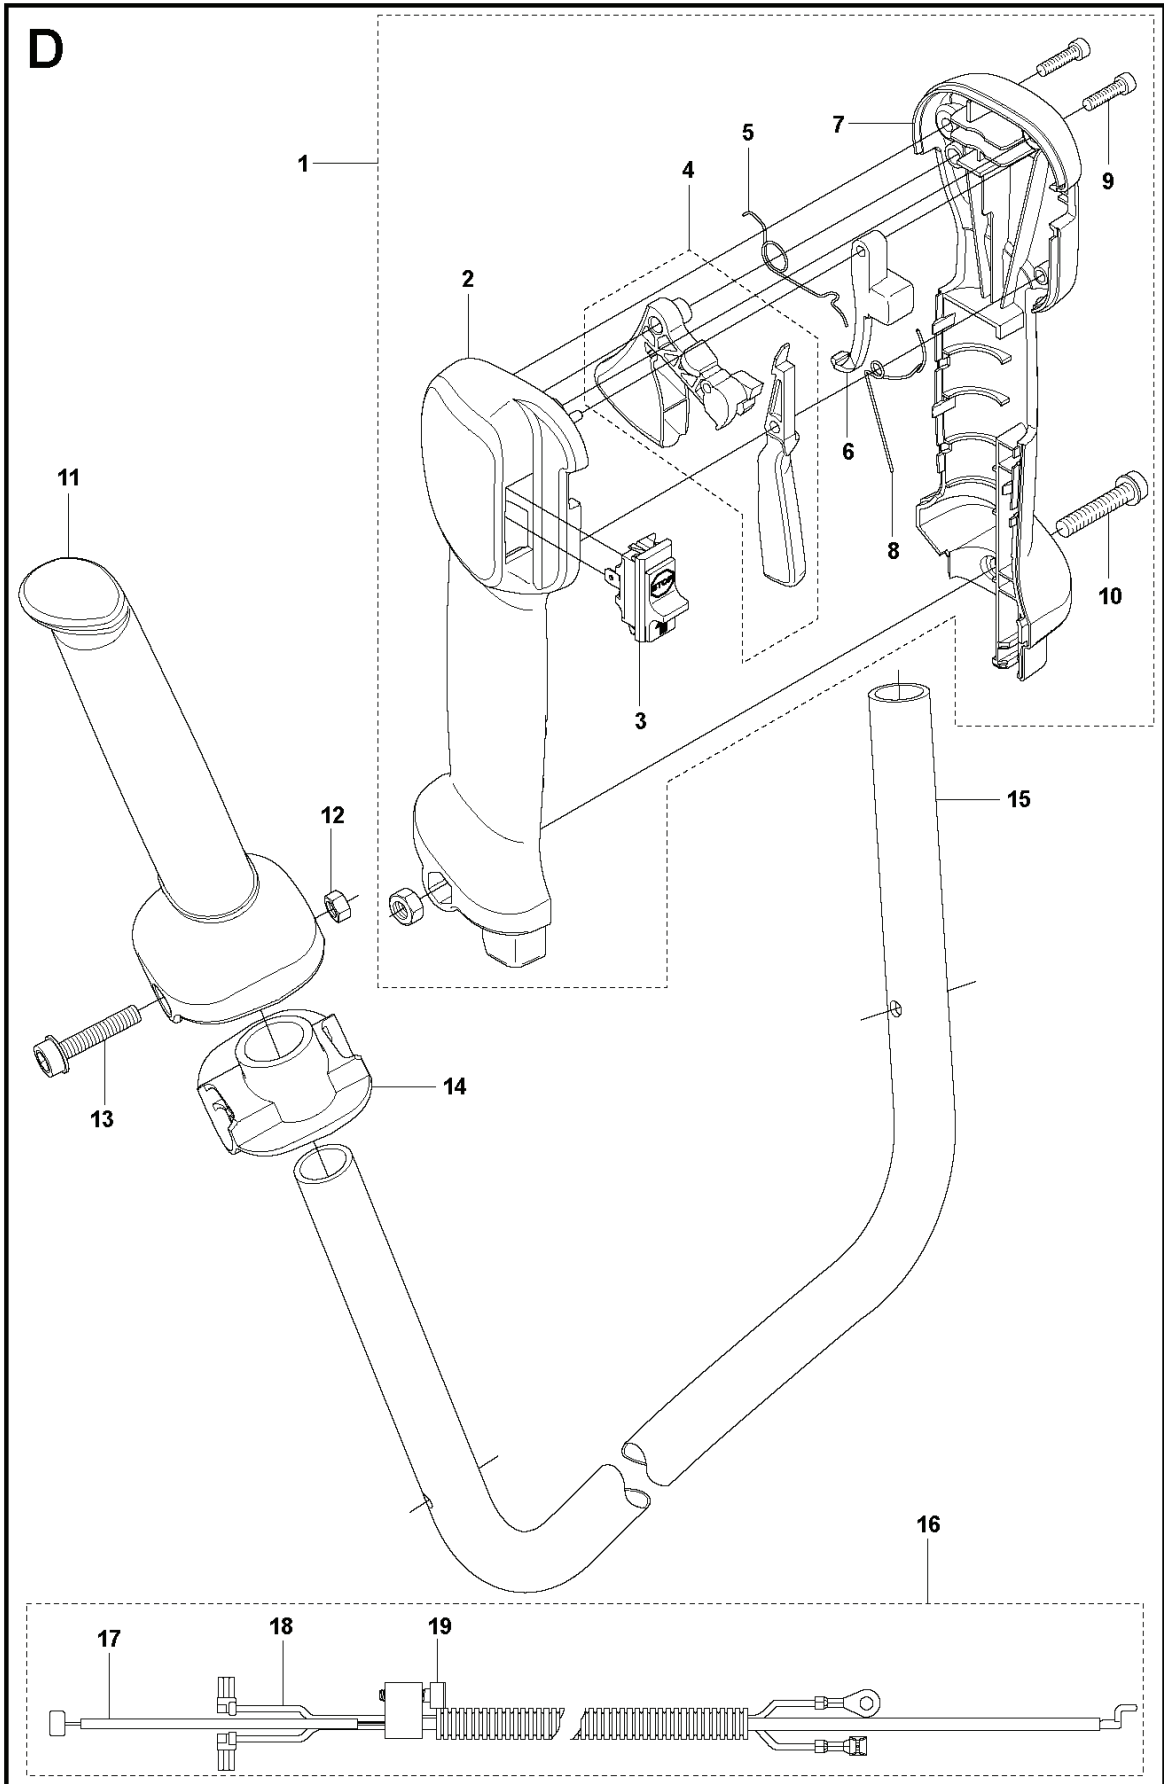

D

REF.	PART NO.	DESCRIPTION	REMARK	QTY.	KIT
1	537424506	HANDLE SYSTEM		1	
2	537160203	HANDLE HALF		1	
3	537419001	SWITCH		1	
4	506497701	THROTTLE CONTROL	Kit	1	
5	537174201	SPRING THROTTLE TRIG		1	
6	537160701	THROTTLE LOCKOUT		1	
7	537160301	HANDLE HALF		1	
8	537174301	SPRING		1	
9	503216618	SCREW IH SCT		2	
10	503200735	SCREW IH SCFM		1	
11	537172801	HANDLE		1	
12	731231401	HEXAGON NUT		1	
13	503200245	SCREW IH SCFM		1	
14	537172901	COVER		1	
15	537360001	HANDLEBAR		1	
16	537359602	WIRING ASSY		1	
17	537377801	THROTTLE CABLE ASSY		1	16
18	503878507	SHORT CIRCUIT CABLE		1	16
19	503216618	SCREW IH SCT		1	16