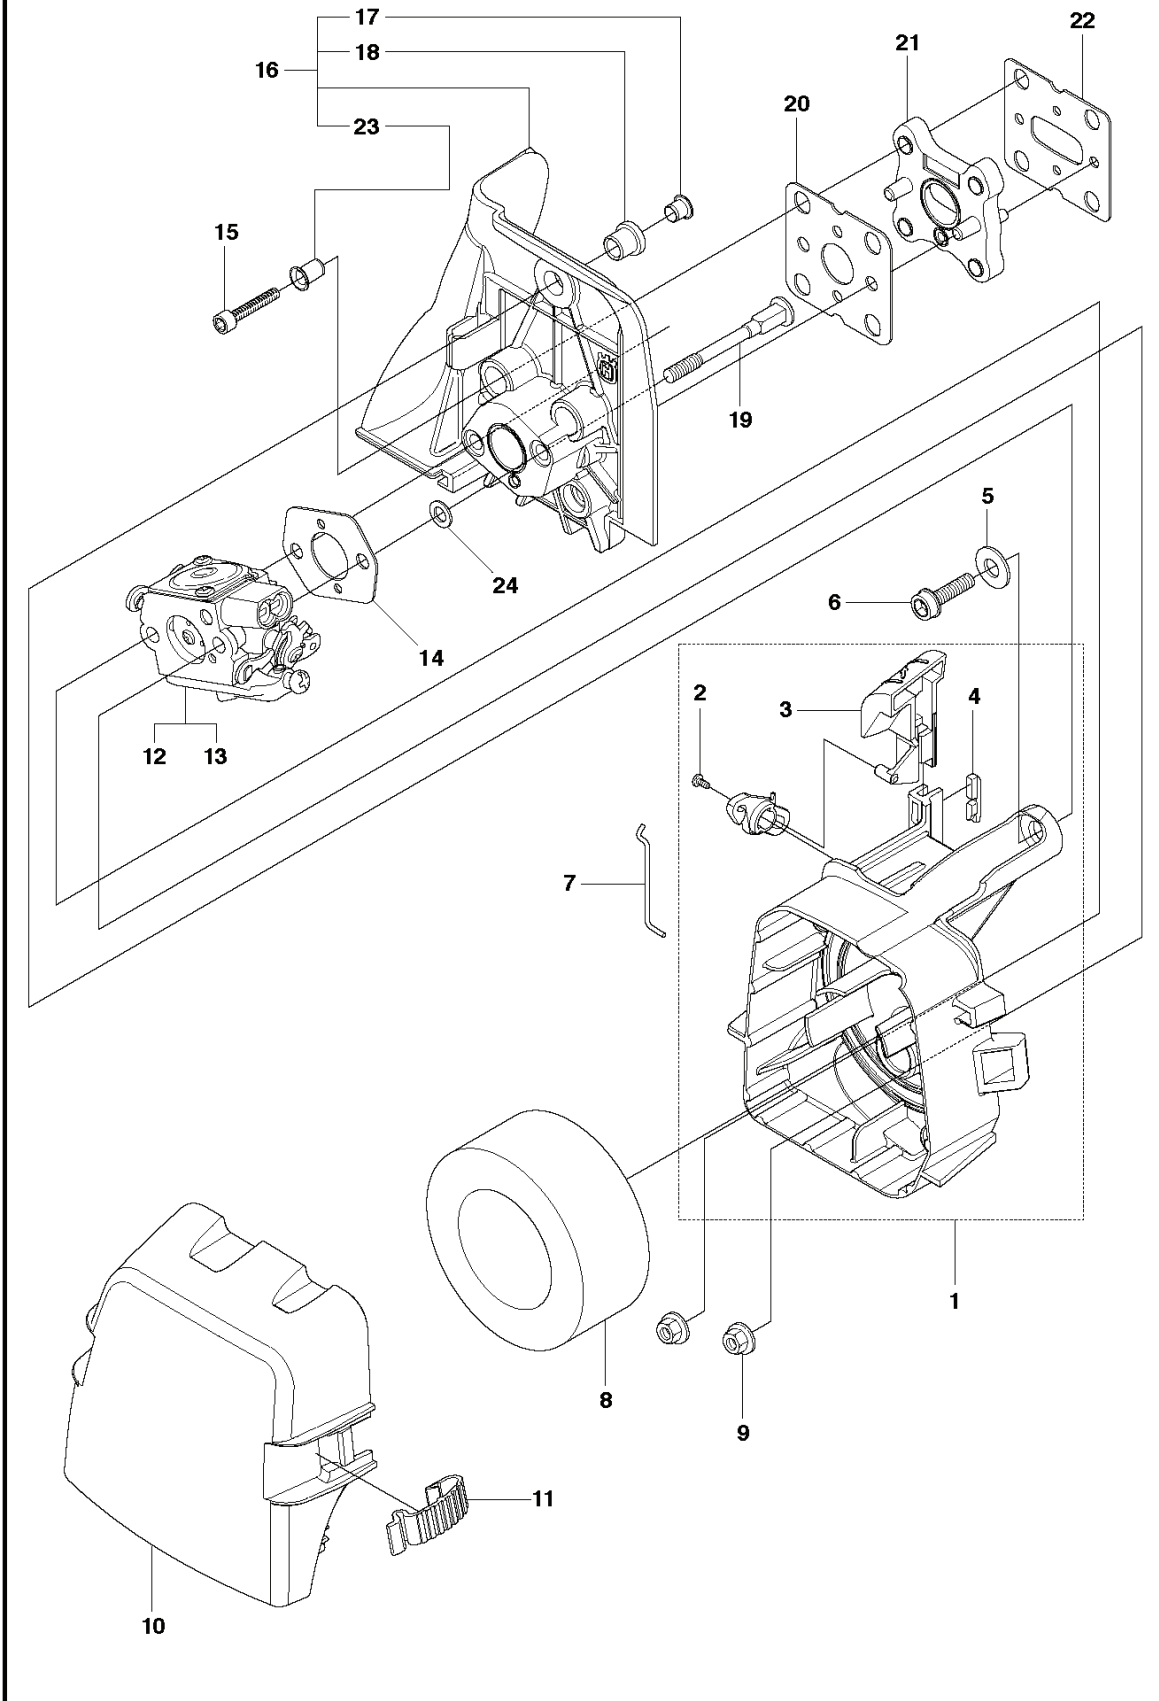

K

REF.	PART NO.	DESCRIPTION	REMARK	QTY.	KIT
1	544227101	FILTER HOLDER ASSY		1	
2	503212906	SCREW CCRPANT		1	1
3	537337101	CHOKE CONTROL		1	1
4	544025801	BAR		1	1
5	734114741	WASHER		1	1
6	503200302	SCREW IHSCFM		1	
7	544378901	SLEEVING BRACKET		1	
8	544141001	AIR FILTER		1	
9	731711451	HEXAGON NUT FLANGE		2	
10	544138201	FILTER COVER		1	
11	537387201	SNAP LOCKING		2	
12	501326901	CARBURETTOR	ZAMA C1Q-EL38	1	
13	501327001	CARBURETTOR	ZAMA C1Q-EL39A	1	
14	503497101	GASKET		1	
15	503202525	SCREW IHSCM		4	
16	544158601	INSULATION WALL		1	
17	544019101	TUBULAR RIVET		1	16
18	537371101	SLEEVE		1	16
19	544082002	SCREW		2	
20	544185801	GASKET INTAKE		1	
21	544915201	MANIFOLD		1	
22	544185601	GASKET INTAKE		1	
23	544912901	TUBULAR RIVET		1	
24	734114601	WASHER		2