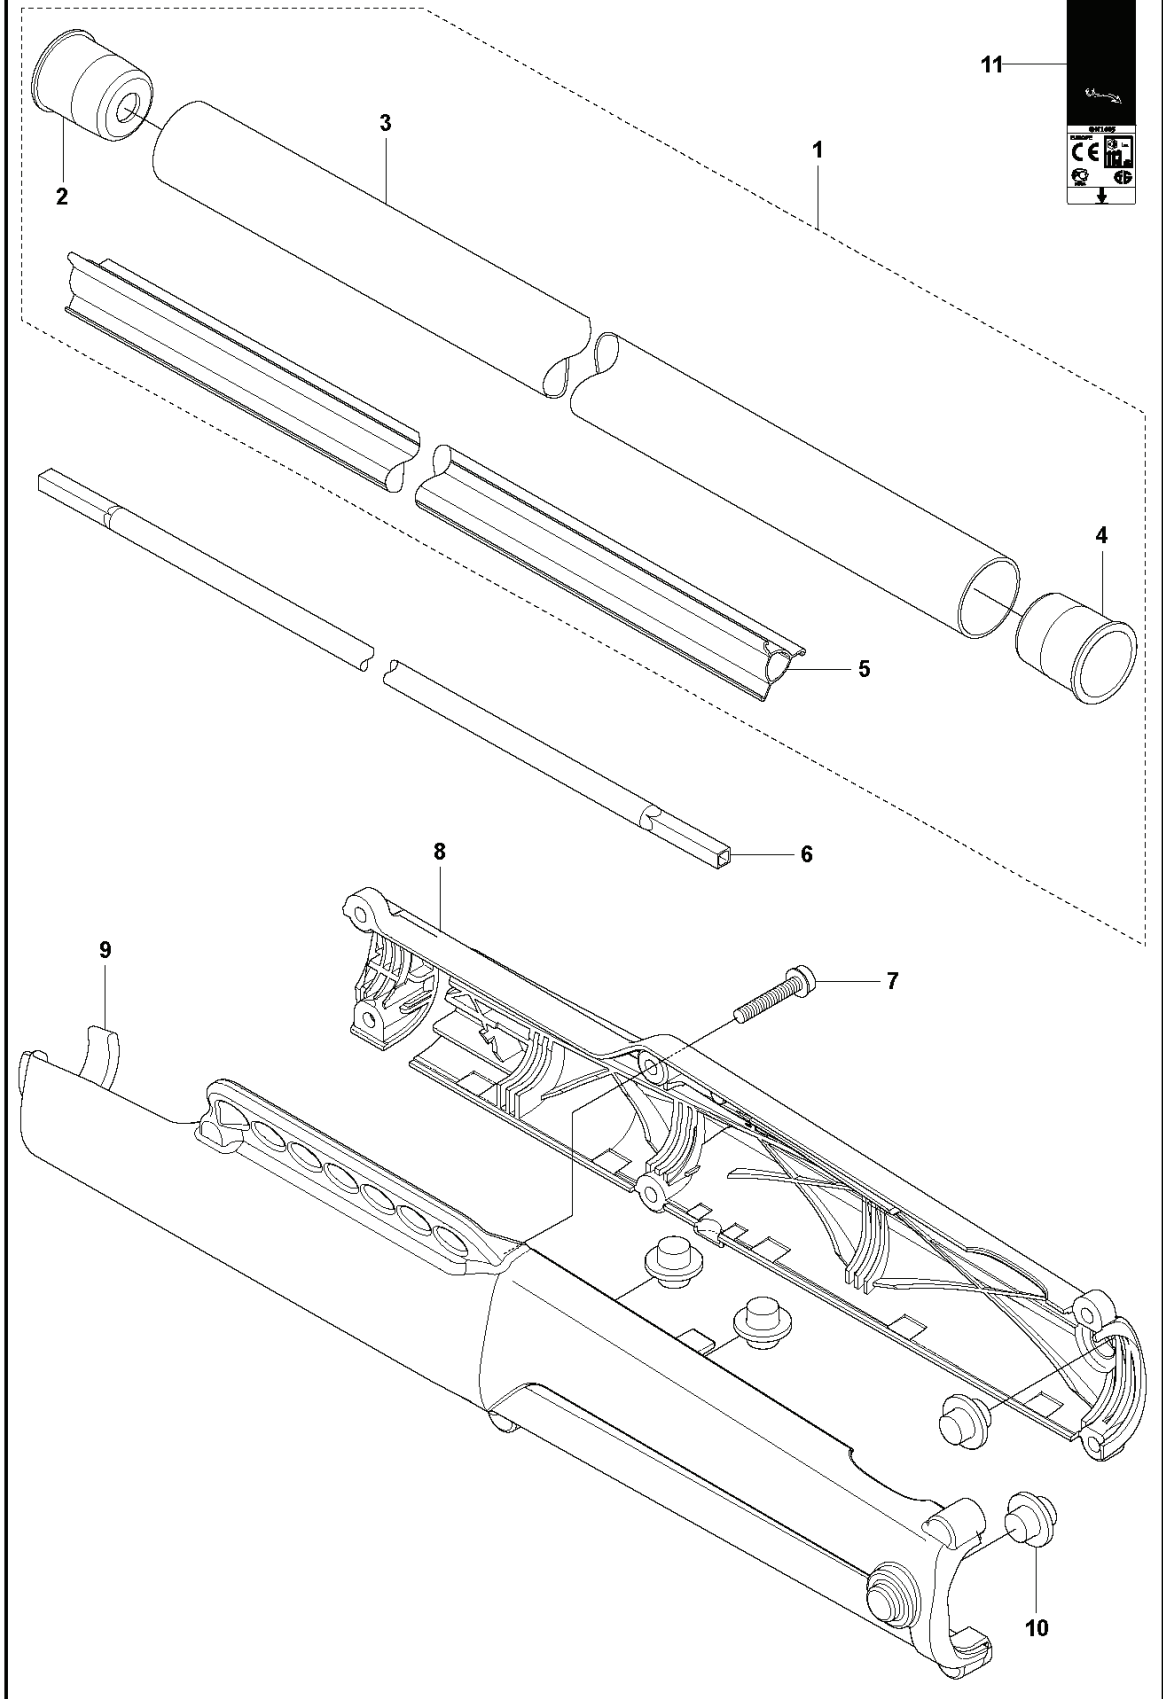

B

REF.	PART NO.	DESCRIPTION	REMARK	QTY.	KIT
1	537214201	TUBE		1	
2	537360202	SPACER		1	1
3	537214101	TUBE	Dia=28mm, L=1483mm	1	1
4	537360201	SPACER		1	1
5	537313901	GUIDE	Dia=9mm, L=1400mm	1	1
6	544183201	DRIVE SHAFT	Dia=8mm, L=1527mm	1	
7	503216872	SCREW IHSCT		6	
8	544279101	WEAR PROTECTION		1	
9	544279001	WEAR PROTECTION		1	
10	544101702	DAMPER		4	
11	589295101	LABEL		1	