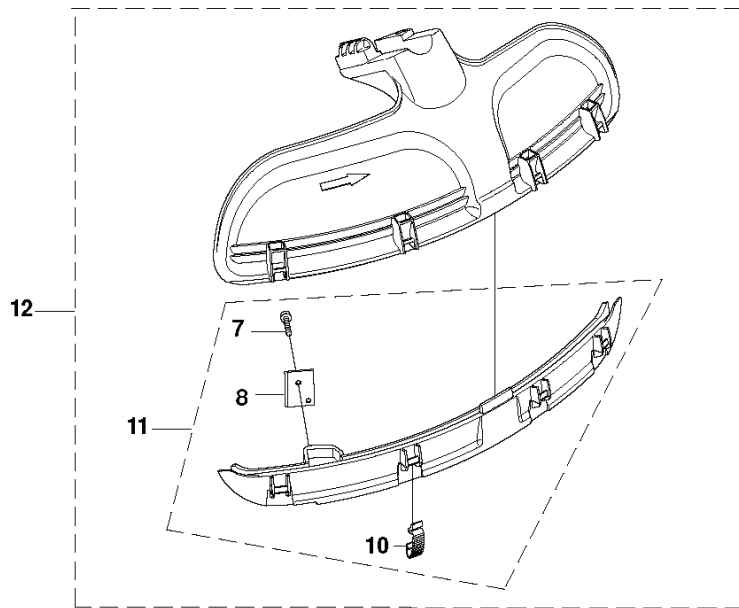

S

REF.	PART NO.	DESCRIPTION	REMARK	QTY.	KIT
1	503200216	SCREW IHSCFM		2	6
2	501320901	CLAMP		1	6
3	501320801	ADAPTER		1	6
4	537217104	BLADE GUARD		1	6
5	503200216	SCREW IHSCFM		4	6
6	501320401	ADAPTER		1	
7	503210716	SCREW IHSCFT		1	12
8	503798801	BLADE		1	12
10	537387201	SNAP LOCKING		4	12
11	537396301	SPLASH GUARD		1	12
12	537331603	SPLASH GUARD		1	
13	503216825	SCREW IHSCFT		1	16
14	503798801	BLADE		1	16
15	544124501	RETAINER		1	16
16	537349403	TRIMMER GUARD ASSY		1