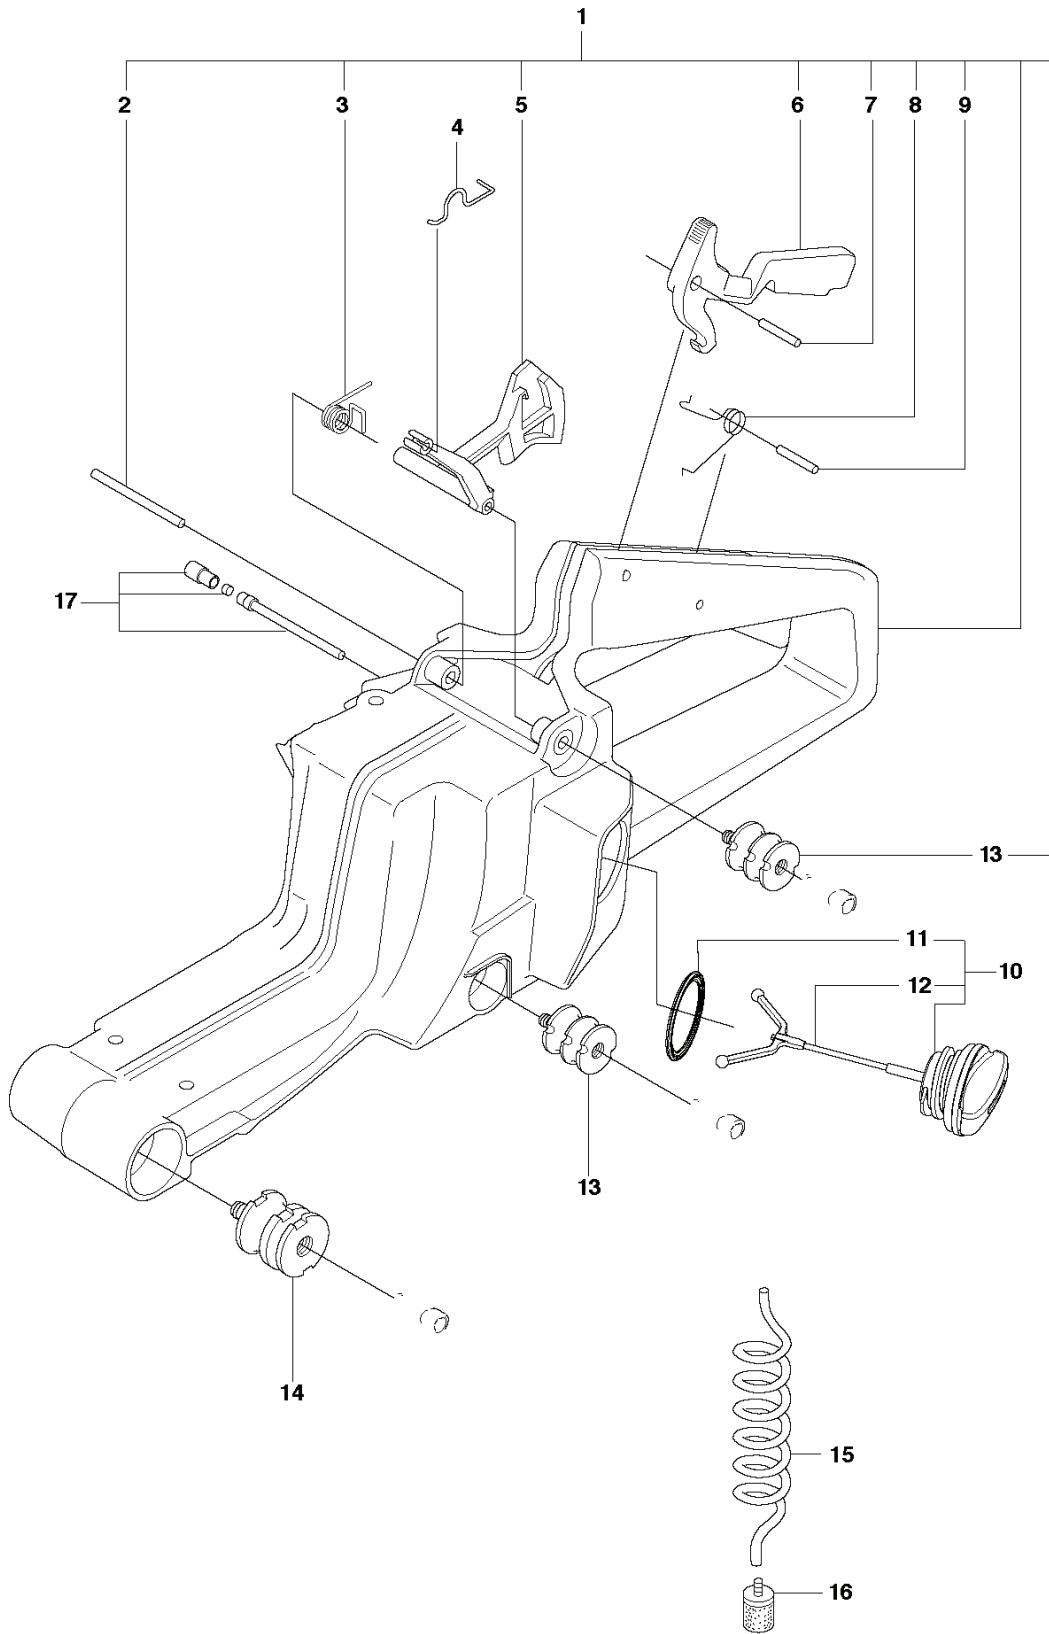

L 268
HANDLE & CONTROLS

REF.	PART NO.	DESCRIPTION	REMARK	QTY.	KIT
1	501699010	FUEL TANK ASSY		1	
2	501519702	ROD		1	1
3	501528801	RECOIL SPRING		1	1
4	503445801	THROTTLE WIRE		1	
5	501518002	THROTTLE LEVER		1	1
6	501518102	THROTTLE LOCKOUT		1	1
7	721421226	SPRING PIN		1	1
8	501424101	SPRING		1	1
9	721421226	SPRING PIN		1	1
10	501431402	TANK CAP ASSY		1	
11	501278201	GASKET		1	
12	503578901	HOLDER		1	
13	501773401	ANTIVIBRATION ELEMENT	Soft. 2 pcs included in kit 1	4	1
13	501628701	ANTIVIBRATION ELEMENT	Hard	4	
14	501773501	ANTIVIBRATION ELEMENT	Soft	2	
14	501699401	ANTIVIBRATION ELEMENT	Hard	2	
15	581756201	FUEL HOSE		1	
16	503443201	FUEL FILTER		1	
17	501629601	TANK VENT		1