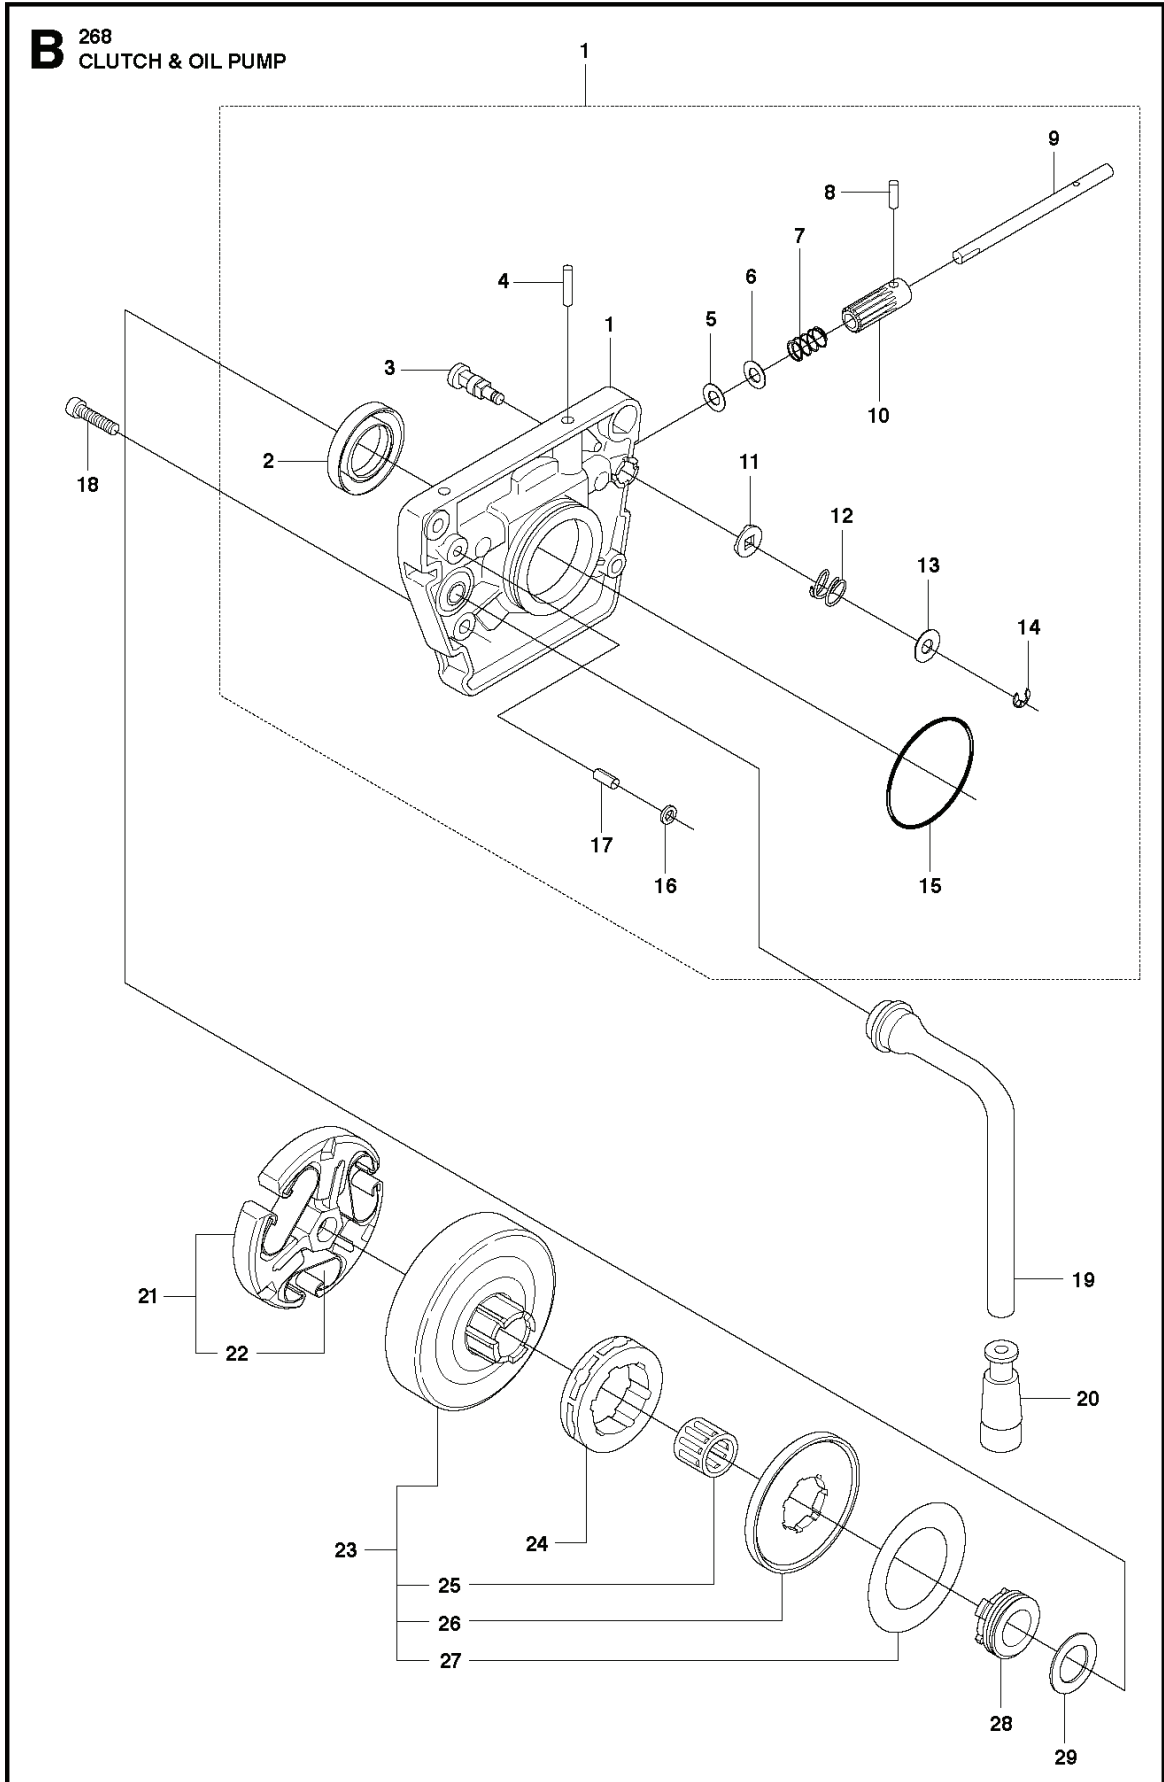

B 268
CLUTCH & OIL PUMP

REF.	PART NO.	DESCRIPTION	REMARK	QTY.	KIT
1	501512501	OIL PUMP ASSY		1	
2	503260204	SEALING RING		1	1
3	501513601	ADJUSTMENT SCREW		1	1
4	720123750	PARALLEL PIN		1	1
5	503231001	WASHER		1	1
6	503230016	WASHER		1	1
7	501513401	SPRING		1	1
8	501513301	STOP SCREW		1	1
9	501513201	SHAFT		1	1
10	501513101	GEAR WHEEL		1	1
11	501513701	FIXING WASHER		1	1
12	501513901	SPRING		1	1
13	734484801	WASHER		1	1
14	735310720	E-CLIP		1	1
15	740422100	O-RING		1	1
16	501288501	SEAL		1	1
17	721420325	PINNE FRP-LS3X6 OXSV		1	1
18	725529356	SCREW IHSCM		3	
19	501519901	OIL HOSE		1	
20	501544102	OIL SCREEN		1	
21	503744402	CLUTCH ASSY		1	
22	537360601	CLUTCH SPRING		3	21
23	501831503	CLUTCH DRUM ASSY		1	
23	501831504	CLUTCH DRUM ASSY		1	
24	505303661	RIM		1	
24	501598002	RIM		1	
25	503253401	NEEDLE BEARING		1	23
26	501831701	WASHER		1	23
27	501535901	WASHER		1	23
28	501513801	GEAR WHEEL		0	
29	503230013	WASHER		0