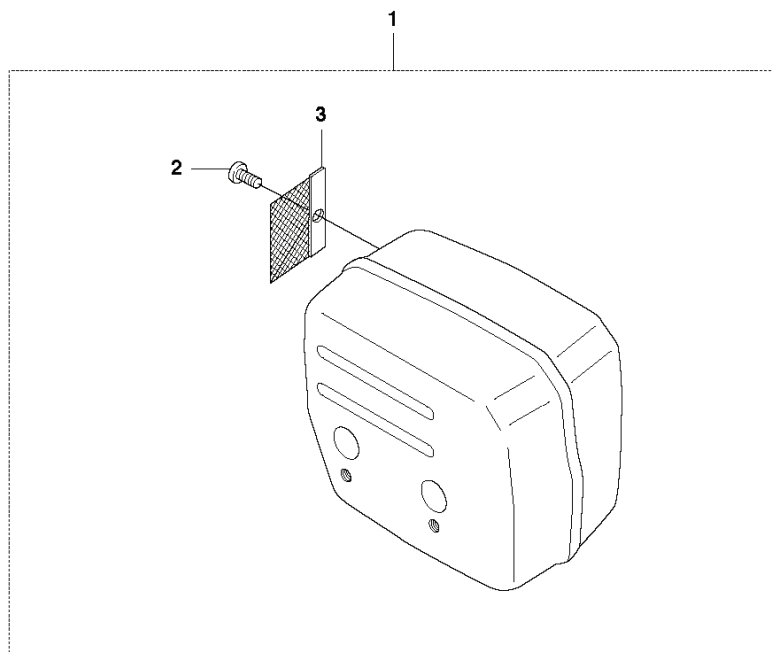

F 268
MUFFLER

REF.	PART NO.	DESCRIPTION	REMARK	QTY.	KIT
1	503599206	MUFFLER ASSY	FF	1	
1	503599205	MUFFLER ASSY	DF	1	
2	724128759	SCREW CRPANM		1	1
3	503669101	SPARK ARRESTER SCREEN		1	1
5	503476901	MUFFLER ASSY		1	
6	725537055	SCREW IHSCM		2	
7	503200210	SCREW IHSCFM		2	
8	503200216	SCREW IHSCFM		1	
9	590476001	SUPPORT PLATE		1