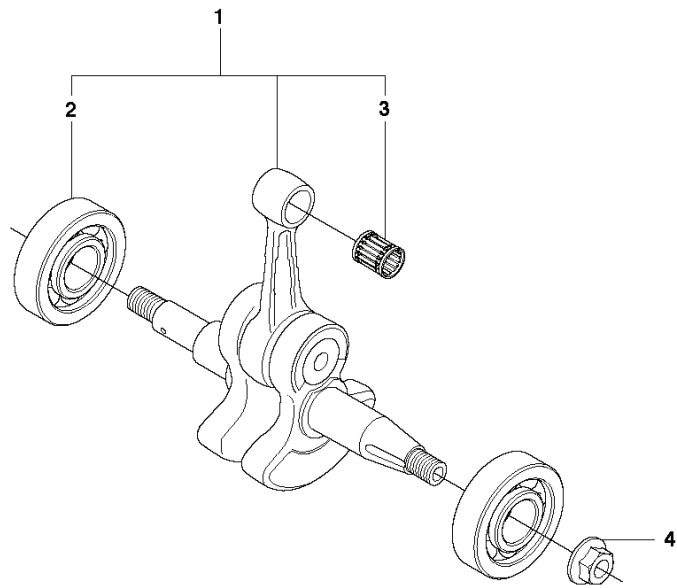

J 268
CRANKSHAFT

REF.	PART NO.	DESCRIPTION	REMARK	QTY.	KIT
1	503613371	CRANKSHAFT ASSY		1	
2	544068601	BALL BEARING		2	1
3	577572401	NEEDLE BEARING		1	1
4	503220401	NUT		1