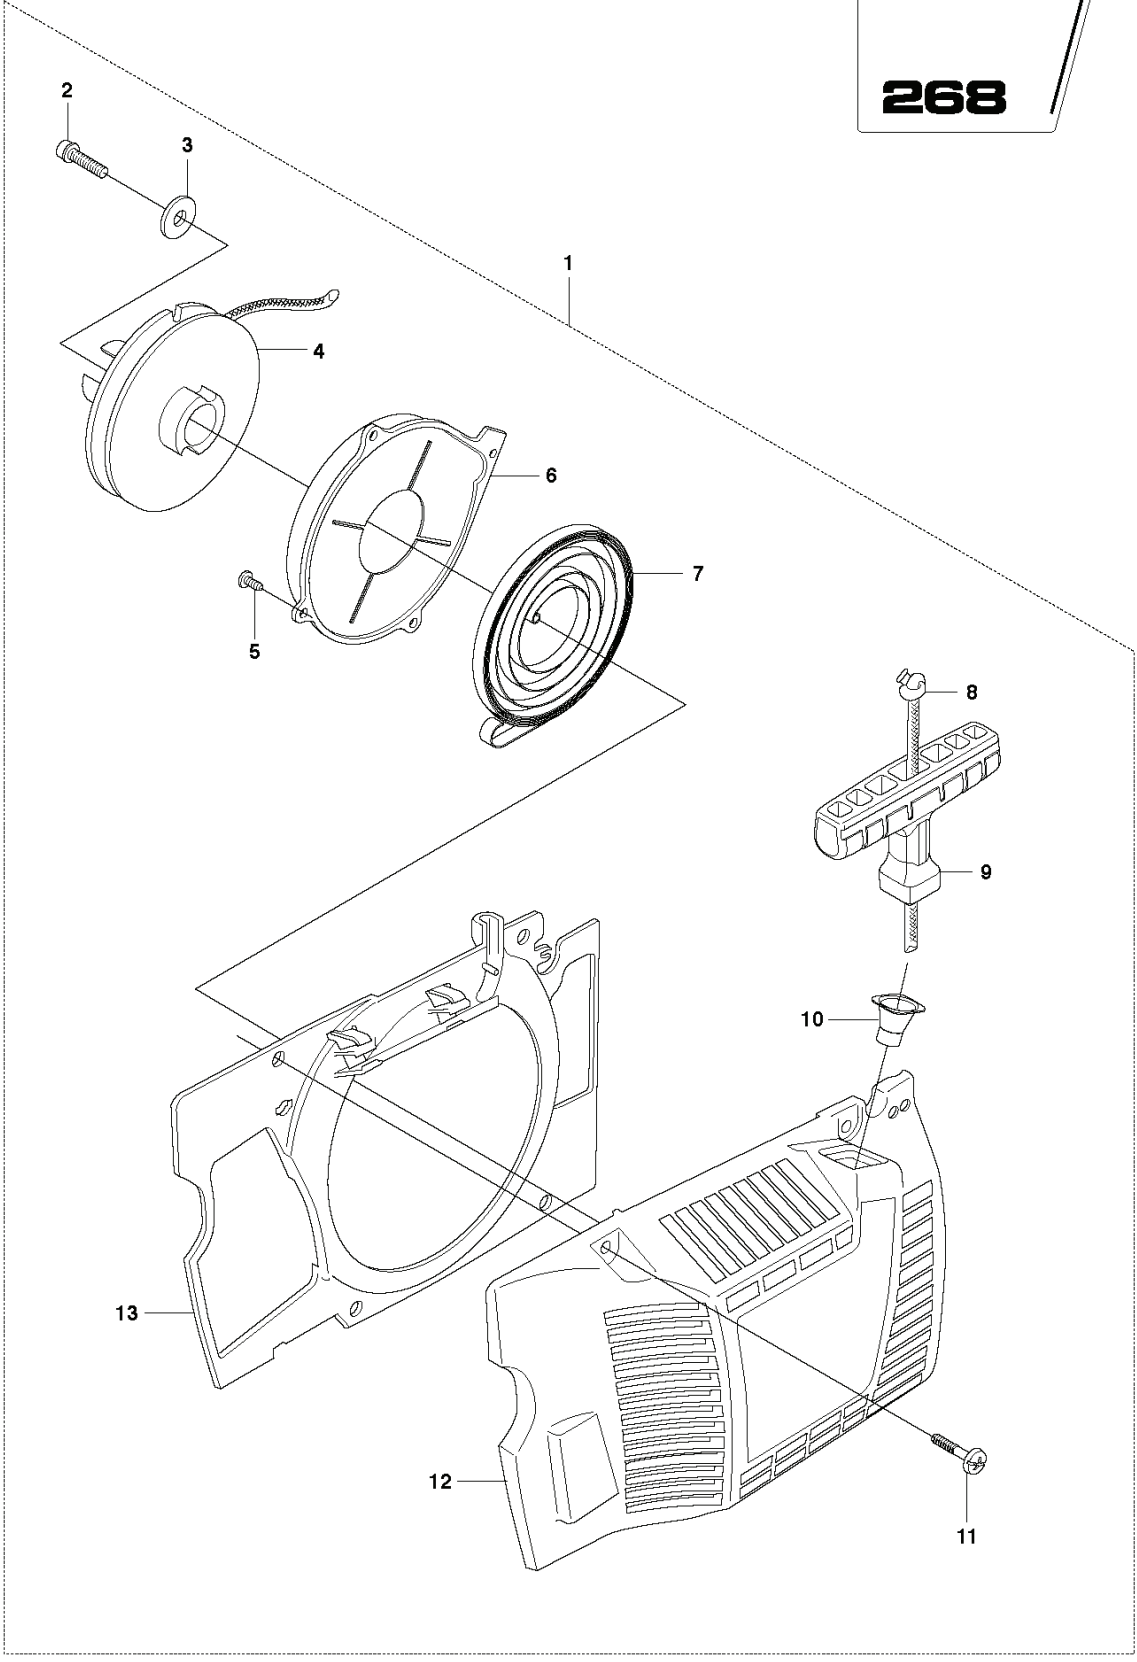

D 268
STARTER

14

Husqvarna

268

REF.	PART NO.	DESCRIPTION	REMARK	QTY.	KIT
1	503615571	STARTER ASSY		1	
2	503214972	SCREW IHSCFT		1	1
3	503234302	WASHER		1	1
4	503102405	STARTER PULLEY		1	1
5	503212806	SCREW CCRPANT		2	1
6	501529502	GUARD RING		1	1
7	501520402	RECOIL SPRING		1	1
8	501201502	STARTER ROPE		1	1
9	503543901	STARTER HANDLE		1	1
10	501630601	SLEEVE		1	1
11	503203416	SCREW CCRPANMO		4	1
12	503615601	STARTER HOUSING		1	1
13	501659201	AIR CONDUCTOR		1	1
14	503623902	LABEL		1