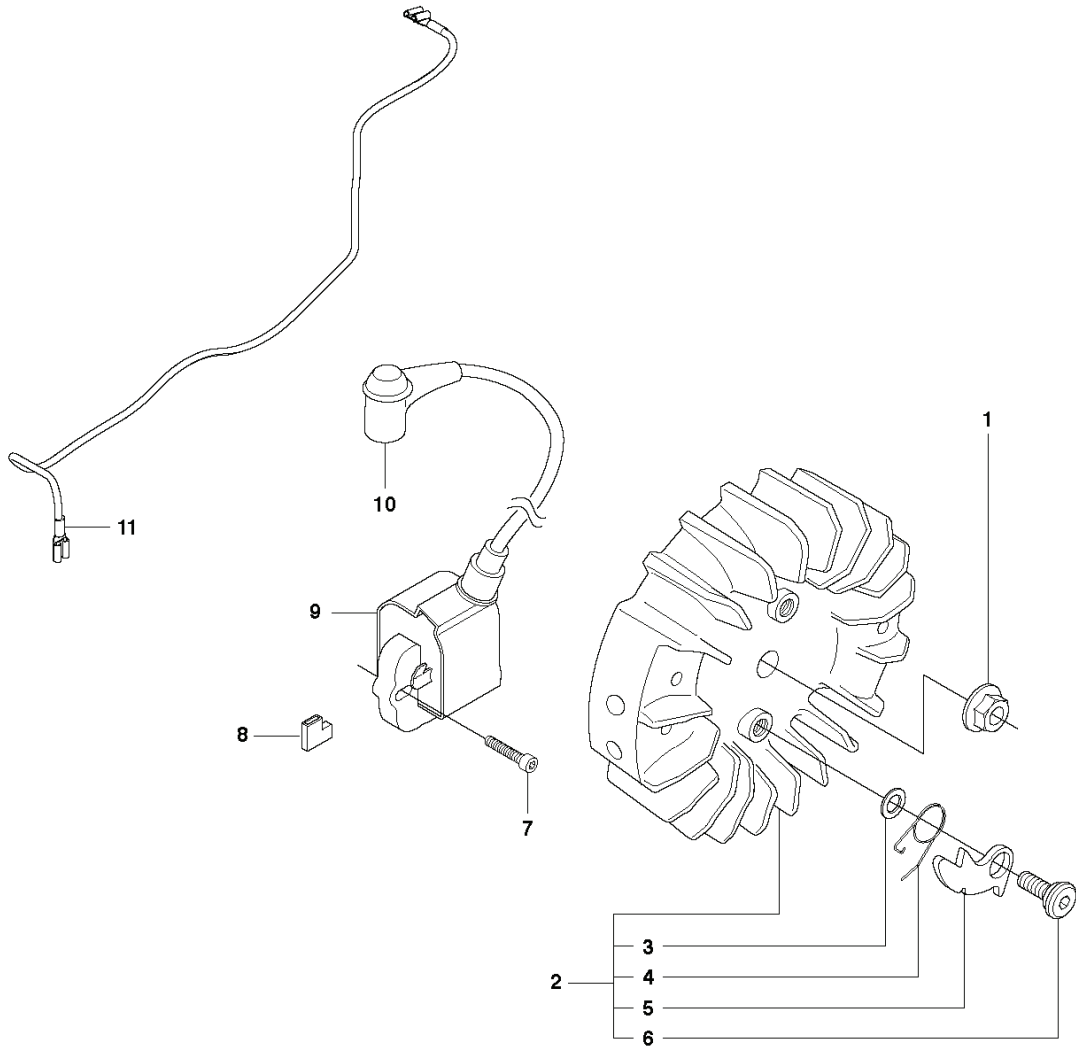

B 268
CLUTCH & OIL PUMP

REF.	PART NO.	DESCRIPTION	REMARK	QTY.	KIT
1	501512501	OIL PUMP ASSY		1	
2	503260204	SEALING RING		1	1
3	501513601	ADJUSTMENT SCREW		1	1
4	720123750	PARALLEL PIN		1	1
5	503231001	WASHER		1	1
6	503230016	WASHER		1	1
7	501513401	SPRING		1	1
8	501513301	STOP SCREW		1	1
9	501513201	SHAFT		1	1
10	501513101	GEAR WHEEL		1	1
11	501513701	FIXING WASHER		1	1
12	501513901	SPRING		1	1
13	734484801	WASHER		1	1
14	735310720	E-CLIP		1	1
15	740422100	O-RING		1	1
16	501288501	SEAL		1	1
17	721420325	PINNE FRP-LS3X6 OXSV		1	1
18	725529356	SCREW IHSCM		3	
19	501519901	OIL HOSE		1	
20	501544102	OIL SCREEN		1	
21	503744402	CLUTCH ASSY		1	
22	537360601	CLUTCH SPRING		3	21
23	501831503	CLUTCH DRUM ASSY		1	
23	501831504	CLUTCH DRUM ASSY		1	
24	505303661	RIM		1	
24	501598002	RIM		1	
25	503253401	NEEDLE BEARING		1	23
26	501831701	WASHER		1	23
27	501535901	WASHER		1	23
28	501513801	GEAR WHEEL		0	
29	503230013	WASHER		0	

J 268
CRANKSHAFT

REF.	PART NO.	DESCRIPTION	REMARK	QTY.	KIT
1	503613371	CRANKSHAFT ASSY		1	
2	544068601	BALL BEARING		2	1
3	577572401	NEEDLE BEARING		1	1
4	503220401	NUT		1	

E 268
ELECTRICAL

REF.	PART NO.	DESCRIPTION	REMARK	QTY.	KIT
1	503220401	NUT		1	
2	537051602	FLYWHEEL ASSY		1	
3	501673501	SPRING		2	2
4	503230042	WASHER		2	2
5	501673201	PAWL		2	2
6	501819901	SCREW		2	2
7	503202520	SCREW IHSCM		2	
8	503237202	INSULATING CAP		1	
9	587329601	IGNITION MODULE		1	
10	501485402	SPARK PLUG CAP		1	
11	501839801	CABLE		1	