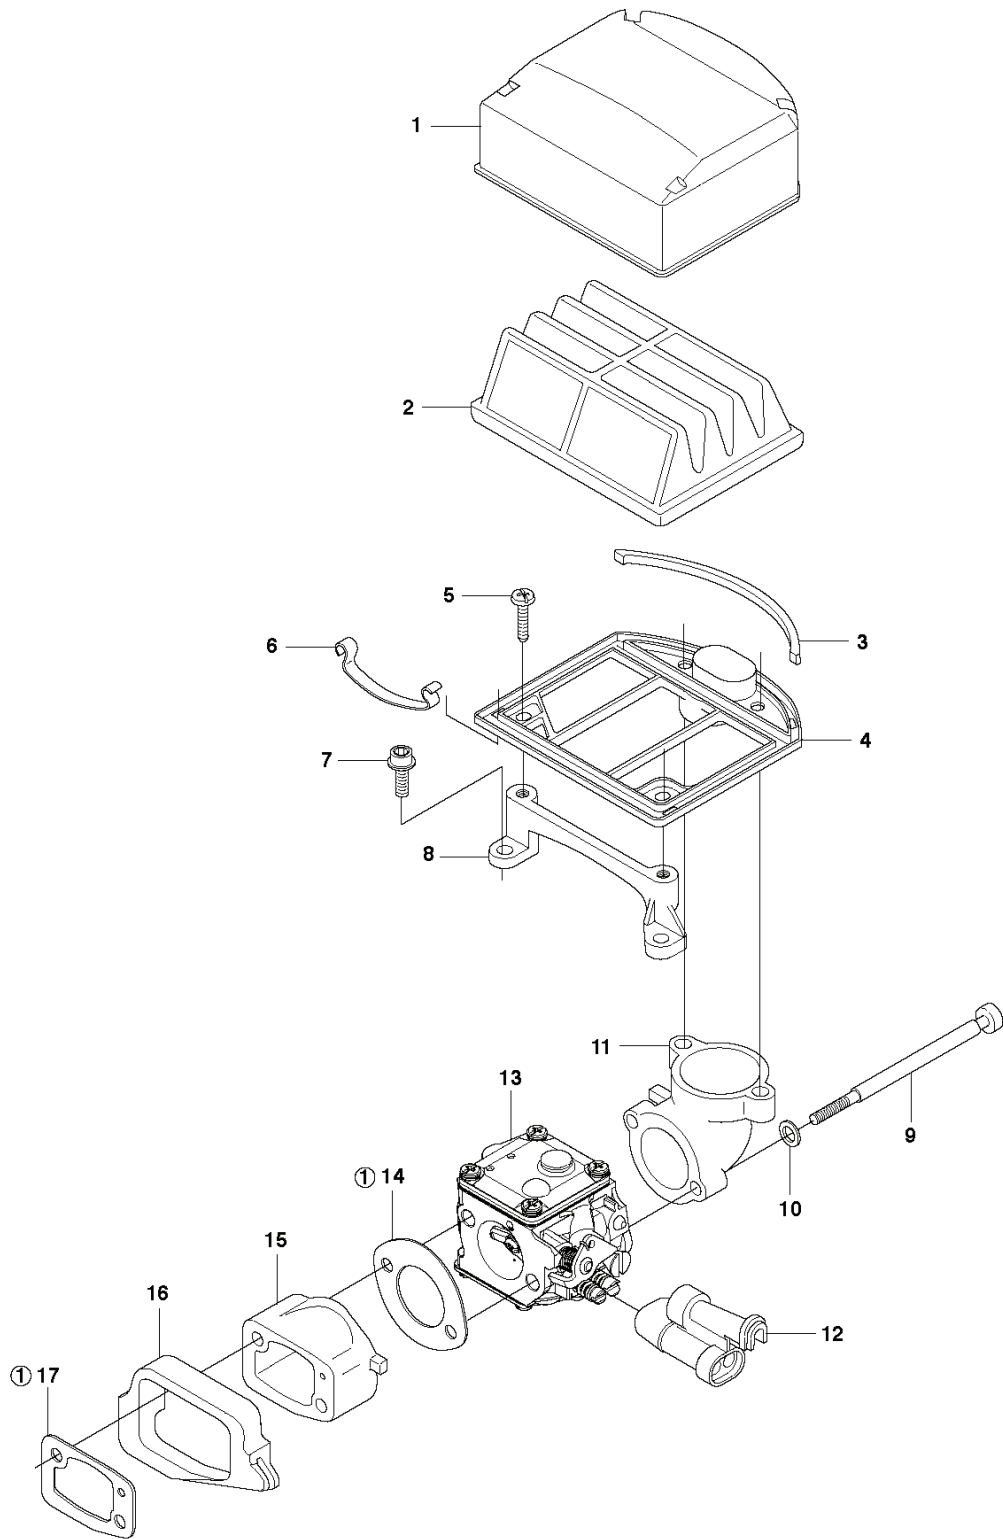

G 268
CARBURETOR & AIR FILTER

REF.	PART NO.	DESCRIPTION	REMARK	QTY.	KIT
1	503446901	FILTER HOLDER		1	
2	503447201	AIR FILTER		1	
2	503447204	AIR FILTER		1	
2	503447203	AIR FILTER		1	
3	503447102	GASKET		1	
4	503446701	FILTER HOLDER		1	
5	503212716	SCREW CRPANT		4	
6	503446801	SPRING		2	
7	503200312	SCREW IHSCFM		2	
8	503446301	CONSOLE		1	
9	503496901	SCREW		2	
10	734114601	WASHER		2	
11	503446571	FILTER HOLDER		1	
12	503445101	GUIDE BUSHING		1	
13	574331601	CARBURETTOR		1	
14	501296402	GASKET		1	
15	501806602	MANIFOLD		1	
16	501659001	SEALING COLLAR		1	
17	501806803	GASKET		1