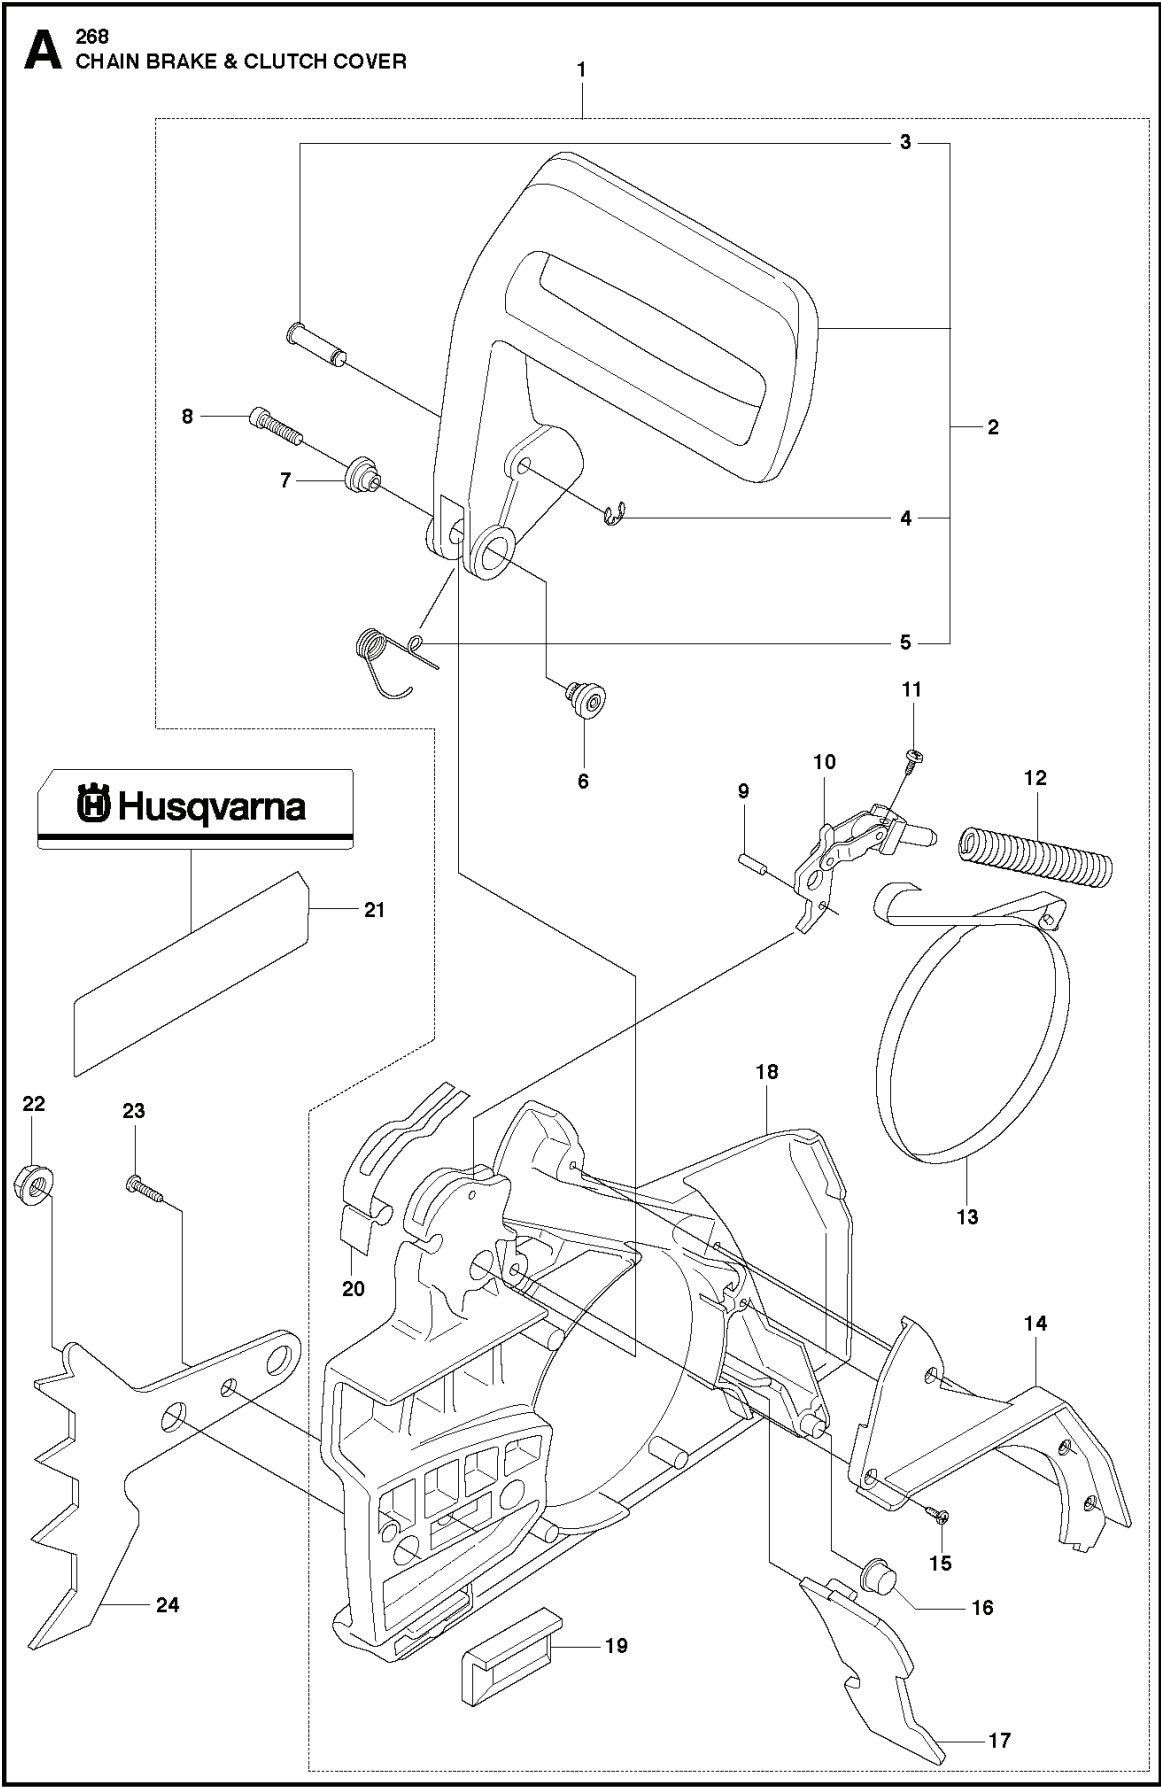

A 268
CHAIN BRAKE & CLUTCH COVER

REF.	PART NO.	DESCRIPTION	REMARK	QTY.	KIT
1	503736601	CLUTCH COVER ASSY		1	
2	503727401	HAND GUARD ASSY		1	1
3	503802701	PIVOT PIN		1	2.1
4	735310820	E-CLIP		1	2.1
5	506164801	POSITION SPRING		1	2.1
6	503520801	SHAFT		1	1
7	501768001	SHAFT		1	1
8	503202616	SCREW IHSCM		1	1
9	720123351	PARALLEL PIN		1	1
10	501875303	KNEE JOINT		1	1
11	503212810	SCREW CCRPANT		1	1
12	503709901	BRAKE SPRING		1	1
13	503704002	BRAKE BAND ASSY		1	1
14	503704701	LID		1	1
15	503212810	SCREW CCRPANT		4	1
16	503723101	BUSHING		1	1
17	503730501	CHIP GUARD		1	1
18	503704601	CLUTCH COVER		1	1
19	501517201	CHAIN GUIDE		1	1
20	501874701	SPRING		1	1
21	503768101	LABEL		1	
22	503220001	HEXAGON NUT		2	
23	725532755	SCREW IHSCM		1	
24	503590701	SPIKE		1