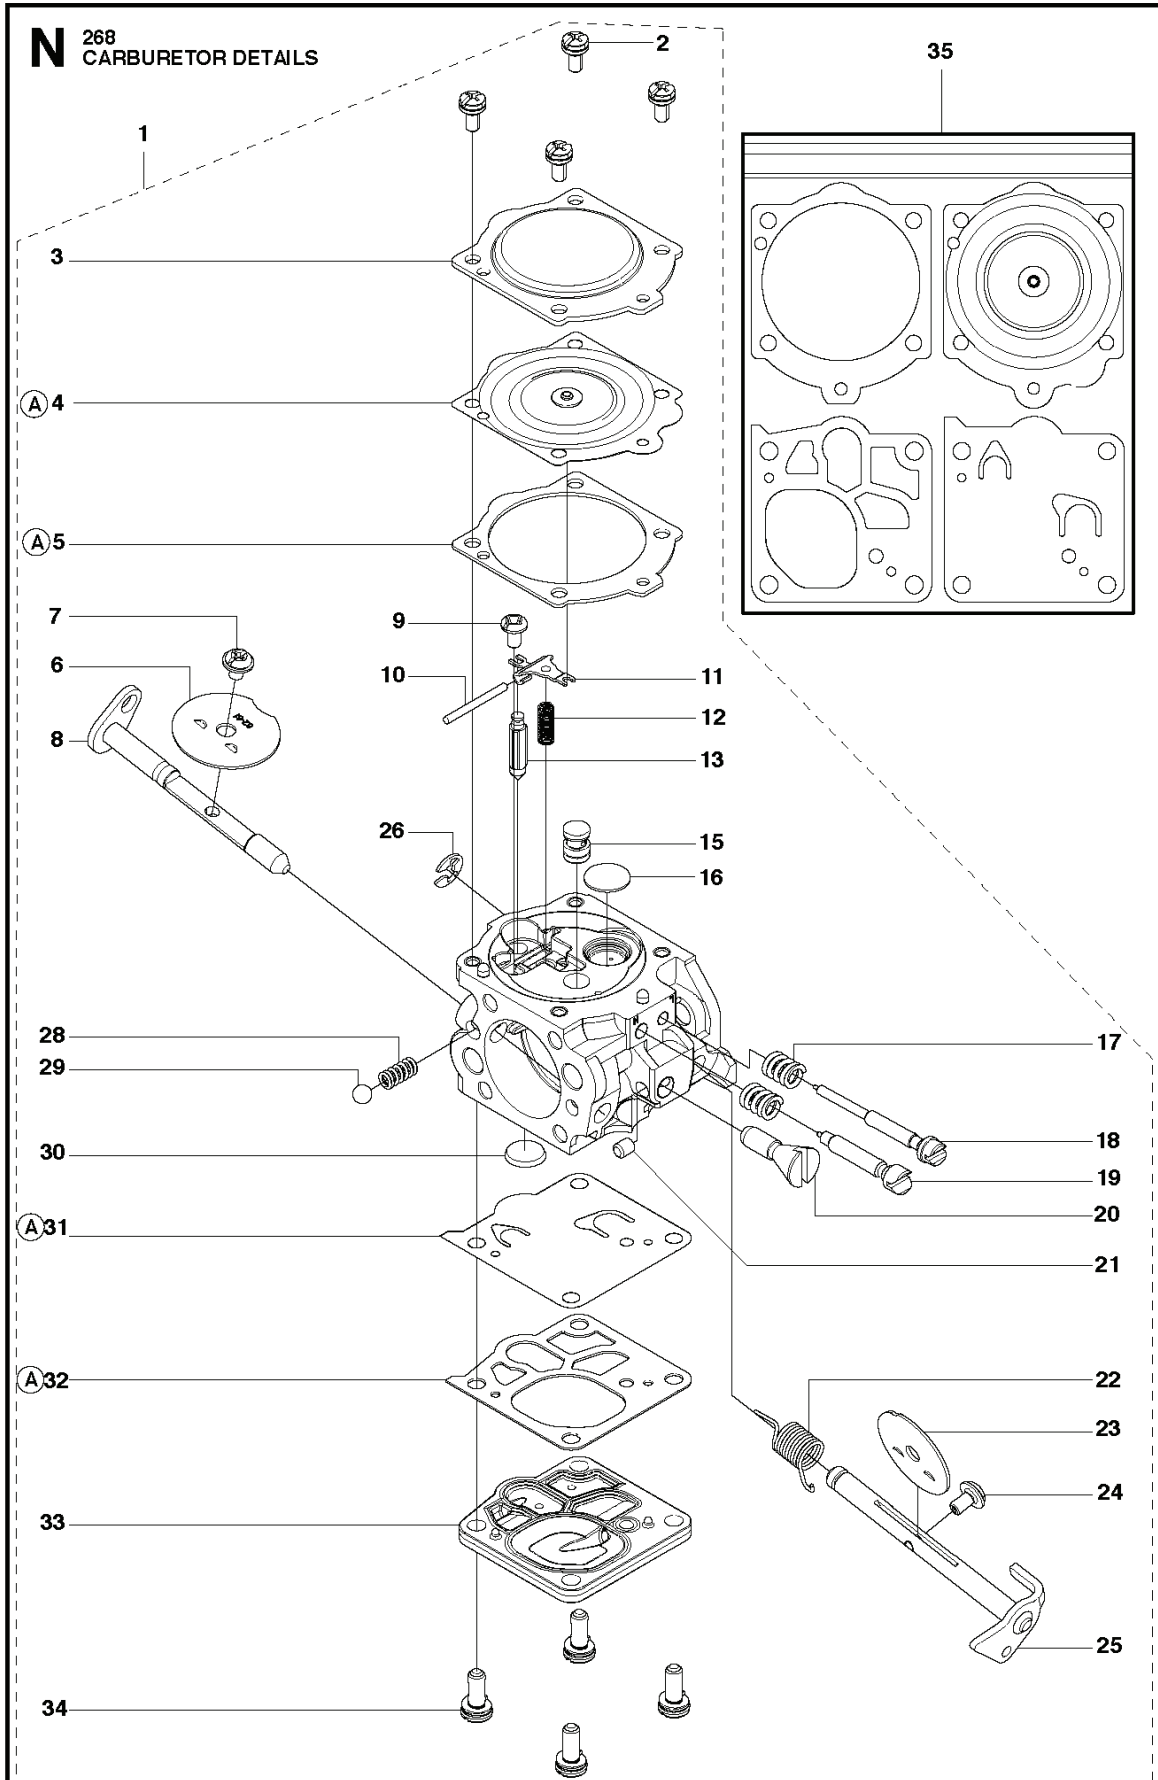

N 268
CARBURETOR DETAILS

REF.	PART NO.	DESCRIPTION	REMARK	QTY.	KIT
1	574331601	CARBURETTOR		1	
2	503108701	SCREW		4	1
3	505316702	COVER		1	1
4	503635801	DIAPHRAGM ASSY		1	1.35
5	501467501	GASKET		1	1.35
6	505316707	VALVE-CHOKE		1	1
7	537003401	SCREW		1	1
8	502525901	SHAFT ASSY		1	1
9	505316717	SCREW		1	1
10	505316731	PIN		1	1
11	505316734	LEVER		1	1
12	503117601	SPRING		1	1
13	503117001	NEEDLE VALVE		1	1
15	503800401	NOZZLE		1	1
16	503574101	PLUG		1	1
17	504210050	SPRING		2	1
18	503483701	NEEDLE IDLE SPEED	Low speed needle	1	1
19	502526501	NEEDLE	High speed needle	1	1
20	544897601	SCREW		1	1
21	503800501	PLUG		1	1
22	502526401	SPRING		1	1
23	574331701	VALVE		1	1
24	544111501	SCREW		1	1
25	502525801	SHAFT ASSY		1	1
28	503117701	SPRING		1	1
29	503117101	BALL		1	1
30	501666101	SCREEN		1	1
31	544897201	DIAPHRAGM PUMP		1	1.35
32	503117201	GASKET		1	1.35
33	503595801	COVER		1	1
34	503117501	SCREW		4	1
35	502529201	GASKET KIT	B2602-WJ, A = Set of Gasketes	1	
26	503799501	RETAINER RING		1	1