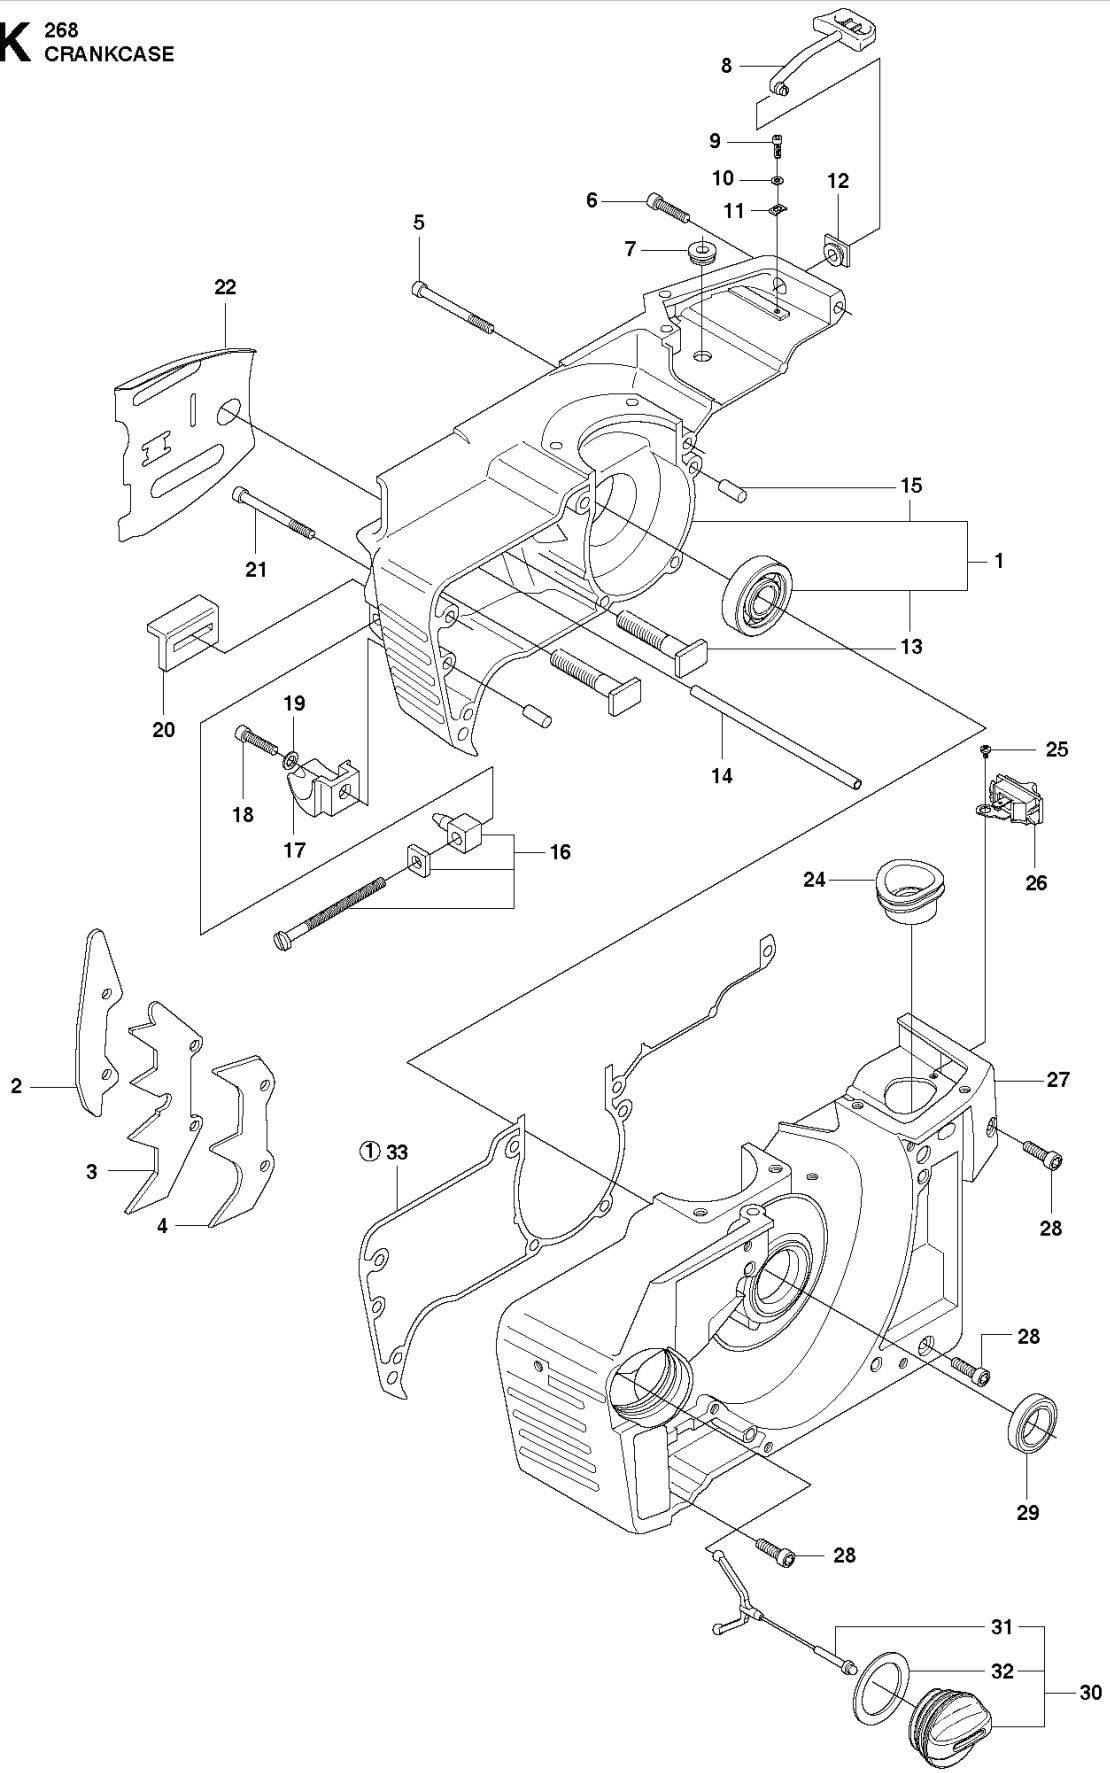

268, 20182200001-Current

SPARE PARTS LIST

K 268
CRANKCASE

REF.	PART NO.	DESCRIPTION	REMARK	QTY.	KIT
1	501779901	CRANKCASE ASSY		1	
2	503445701	SPIKE		1	
3	503590801	SPIKE		1	
4	501528101	SPIKE		1	
5	725533755	SCREW IHSCM		4	
6	725533155	SCREW IHSCM		1	
7	503697601	GROMMET		1	
8	501527902	CHOKE CONTROL		1	
9	725529356	SCREW IHSCM		1	
10	503230001	WASHER		1	
11	503446401	BASE		1	
12	501527801	GROMMET		1	
13	501815701	BAR BOLT		2	1
14	503668403	TANK VENT ASSY		1	
15	720130710	PARALLEL PIN		2	1
16	501537101	CHAIN TENSIONER KIT		1	
17	503535801	CHAIN CATCHER		1	
18	725532755	SCREW IHSCM		1	
19	503230042	WASHER		1	
20	501517201	CHAIN GUIDE		1	
21	725534155	SCREW IHSCM		2	
22	501814801	PROTECTIVE PLATE		1	
24	503445001	BELLOWS		1	
25	503212806	SCREW CCRPANT		1	
26	503717901	STOP SWITCH		1	
27	501779901	CRANKCASE ASSY		1	
28	725532755	SCREW IHSCM		6	
29	503260204	SEALING RING		1	
30	501626602	TANK		1	
31	503578901	HOLDER		1	30
32	501626801	GASKET		1	30
33	501522604	GASKET KIT		1	

C 268
COVER

5 **268**
Husqvarna

REF.	PART NO.	DESCRIPTION	REMARK	QTY.	KIT
1	503406002	CYLINDER COVER ASSY		1	
2	503203228	SCREW		4	1
3	503405901	WINTER PLUG		1	1
4	503987401	LABEL		1	1
6	503662810	DECAL		1	

H1 268
CYLINDER PISTON

REF.	PART NO.	DESCRIPTION	REMARK	QTY.	KIT
1	544222902	CYLINDER ASSY	ø 50	1	
2	503405401	GASKET		1	
3	503715301	DECOMPRESSION VALVE		1	
4	501515401	SUPPORT		1	
5	503216025	SCREW		4	
6	503235108	SPARK PLUG		1	
7	501512204	GASKET		1	
8	544223903	PISTON ASSY	ø 50	1	1
9	503289017	PISTON RING		1	8.1
10	737431200	SNAP RING		2	8.1
11	577572401	NEEDLE BEARING		1	1