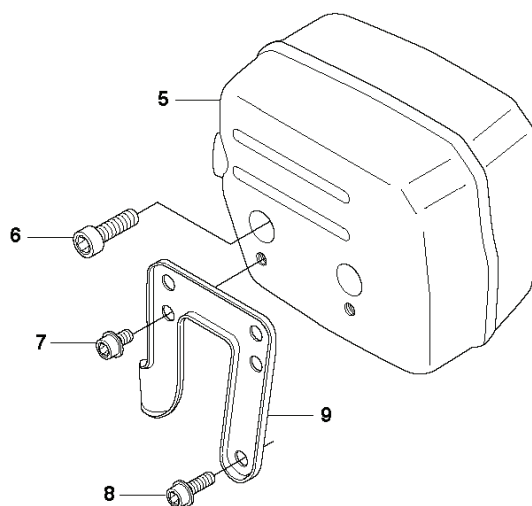

F 268
MUFFLER

REF.	PART NO.	DESCRIPTION	REMARK	QTY.	KIT
1	503599206	MUFFLER ASSY	FF	1	
1	503599205	MUFFLER ASSY	DF	1	
2	724128759	SCREW CRPANM		1	1
3	503669101	SPARK ARRESTER SCREEN		1	1
5	503476901	MUFFLER ASSY		1	
6	725537055	SCREW IHSCM		2	
7	503200210	SCREW IHSCFM		2	
8	503200216	SCREW IHSCFM		1	
9	590476001	SUPPORT PLATE		1