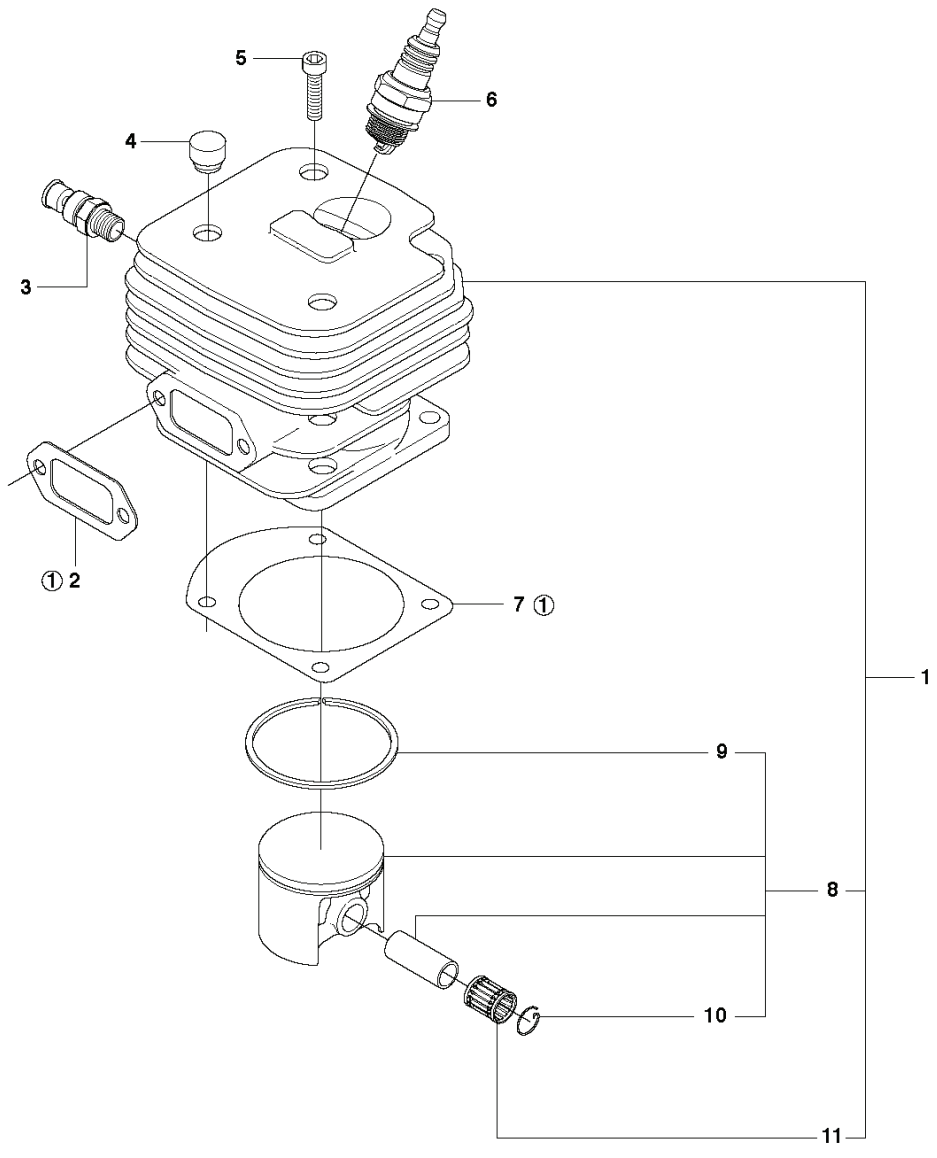

268, 20182200001-Current

SPARE PARTS LIST

K 268
CRANKCASE

REF.	PART NO.	DESCRIPTION	REMARK	QTY.	KIT
1	501779901	CRANKCASE ASSY		1	
2	503445701	SPIKE		1	
3	503590801	SPIKE		1	
4	501528101	SPIKE		1	
5	725533755	SCREW IHSCM		4	
6	725533155	SCREW IHSCM		1	
7	503697601	GROMMET		1	
8	501527902	CHOKE CONTROL		1	
9	725529356	SCREW IHSCM		1	
10	503230001	WASHER		1	
11	503446401	BASE		1	
12	501527801	GROMMET		1	
13	501815701	BAR BOLT		2	1
14	503668403	TANK VENT ASSY		1	
15	720130710	PARALLEL PIN		2	1
16	501537101	CHAIN TENSIONER KIT		1	
17	503535801	CHAIN CATCHER		1	
18	725532755	SCREW IHSCM		1	
19	503230042	WASHER		1	
20	501517201	CHAIN GUIDE		1	
21	725534155	SCREW IHSCM		2	
22	501814801	PROTECTIVE PLATE		1	
24	503445001	BELLOWS		1	
25	503212806	SCREW CCRPANT		1	
26	503717901	STOP SWITCH		1	
27	501779901	CRANKCASE ASSY		1	
28	725532755	SCREW IHSCM		6	
29	503260204	SEALING RING		1	
30	501626602	TANK		1	
31	503578901	HOLDER		1	30
32	501626801	GASKET		1	30
33	501522604	GASKET KIT		1	

C 268
COVER

5 **268**
Husqvarna

REF.	PART NO.	DESCRIPTION	REMARK	QTY.	KIT
1	503406002	CYLINDER COVER ASSY		1	
2	503203228	SCREW		4	1
3	503405901	WINTER PLUG		1	1
4	503987401	LABEL		1	1
6	503662810	DECAL		1	

H1 268
CYLINDER PISTON

REF.	PART NO.	DESCRIPTION	REMARK	QTY.	KIT
1	544222902	CYLINDER ASSY	ø 50	1	
2	503405401	GASKET		1	
3	503715301	DECOMPRESSION VALVE		1	
4	501515401	SUPPORT		1	
5	503216025	SCREW		4	
6	503235108	SPARK PLUG		1	
7	501512204	GASKET		1	
8	544223903	PISTON ASSY	ø 50	1	1
9	503289017	PISTON RING		1	8.1
10	737431200	SNAP RING		2	8.1
11	577572401	NEEDLE BEARING		1	1