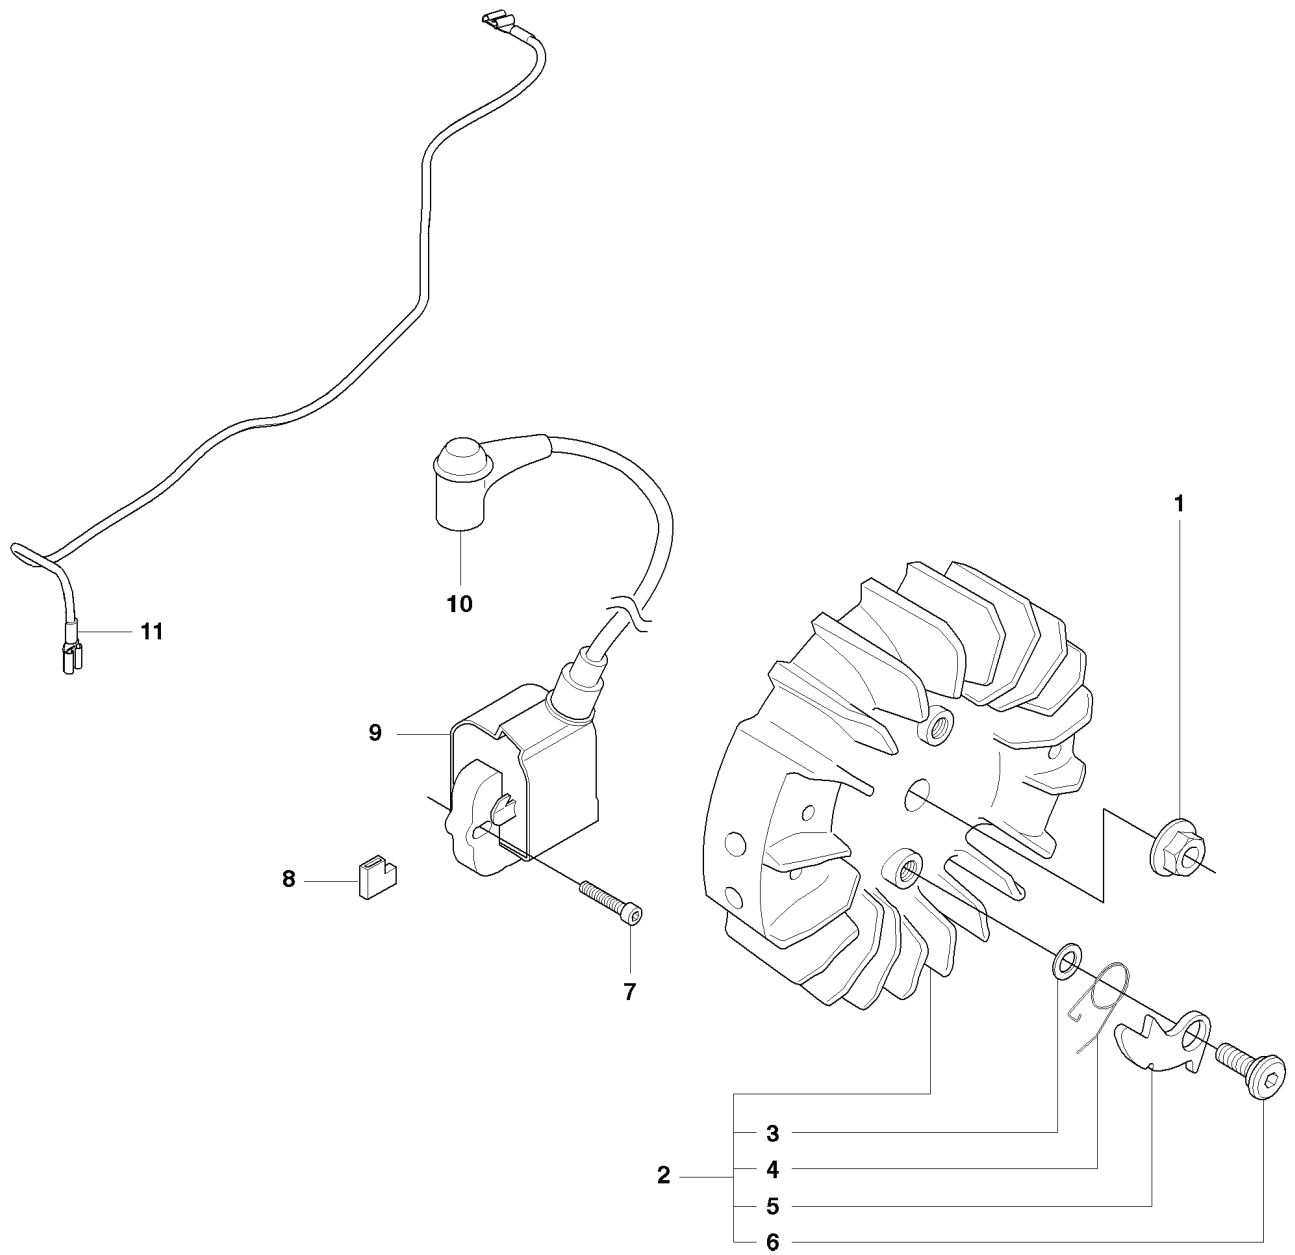

E 268, 272
ELECTRICAL

REF.	PART NO.	DESCRIPTION	REMARK	QTY.	KIT
1	503220401	NUT		1	
2	537051602	FLYWHEEL ASSY		1	
3	501673501	SPRING		2	2
4	503230042	WASHER		2	2
5	501673201	PAWL		2	2
6	501819901	SCREW		2	2
7	503202520	SCREW IHSCM		2	
8	503237202	INSULATING CAP		1	
9	544018401	IGNITION SYSTEM		1	
10	501485402	SPARK PLUG CAP		1	
11	501839801	CABLE		1