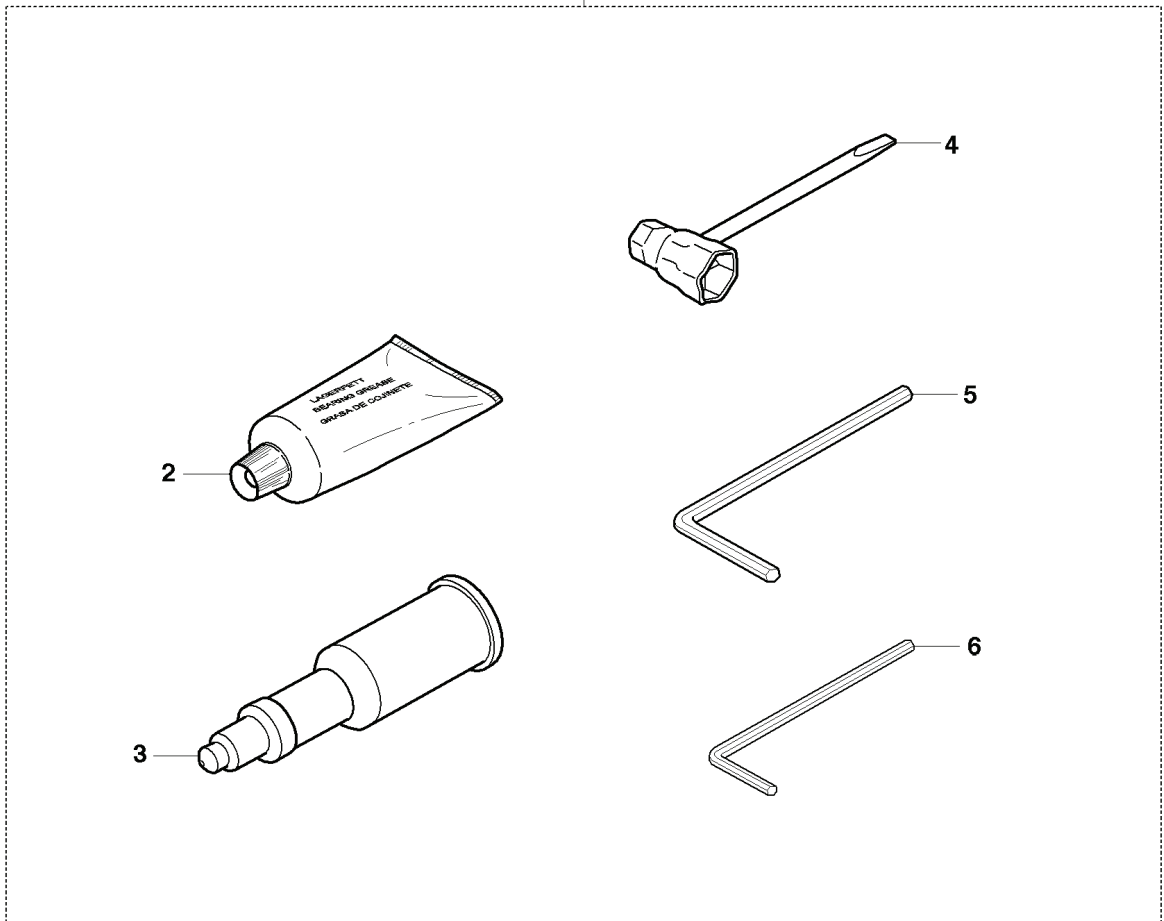

P Tillbehör
Accessories
Zubehöre
Accessoires
Accesorios

1

REF.	PART NO.	DESCRIPTION	REMARK	QTY.	KIT
1	503558501	TOOL		1	
2	503621201	GREASE		1	1
3	501911401	GREASE GUN		1	1
4	501691701	COMBINATION WRENCH		1	1
5	503558602	SPANNER	NV5	1	1
6	503558601	SPANNER	NV4	1	1