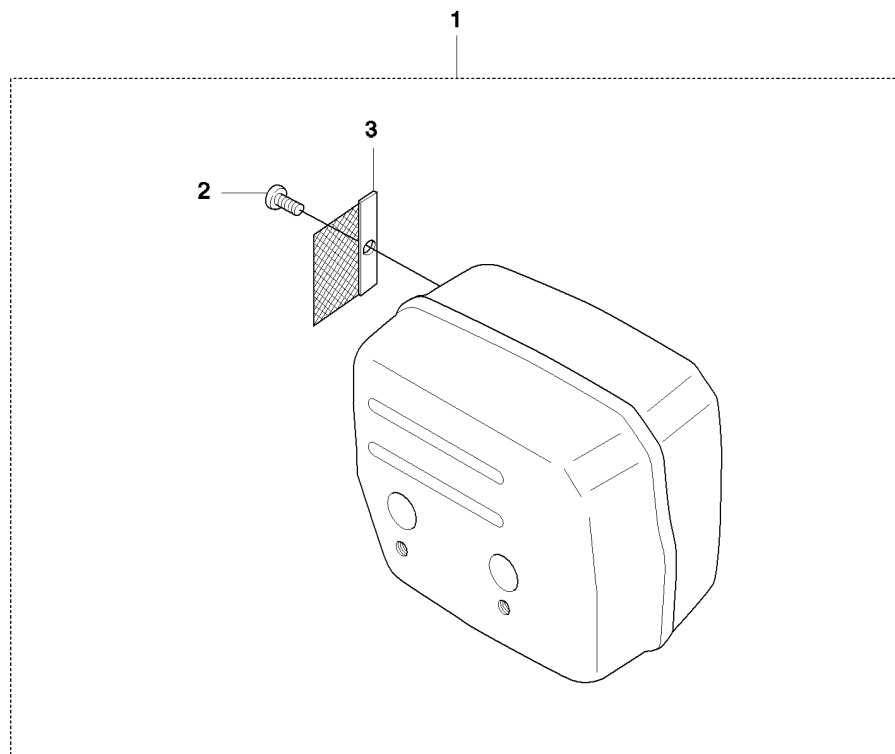

F 268, 272
MUFFLER

REF.	PART NO.	DESCRIPTION	REMARK	QTY.	KIT
1	503599206	MUFFLER ASSY	FF	1	
1	503599205	MUFFLER ASSY	DF	1	
2	724128759	SCREW CRPANM		1	1
3	503669101	SPARK ARRESTER SCREEN		1	1
4	503406402	MUFFLER PIPE	DJ	1	
5	503476901	MUFFLER ASSY	TUBE	1	4
6	725537055	SCREW IHSCM		2	4
7	503200710	SCREW IHSCFM		2	4
8	503200216	SCREW IHSCFM		1	4
9	503535901	BRACKET		1	4