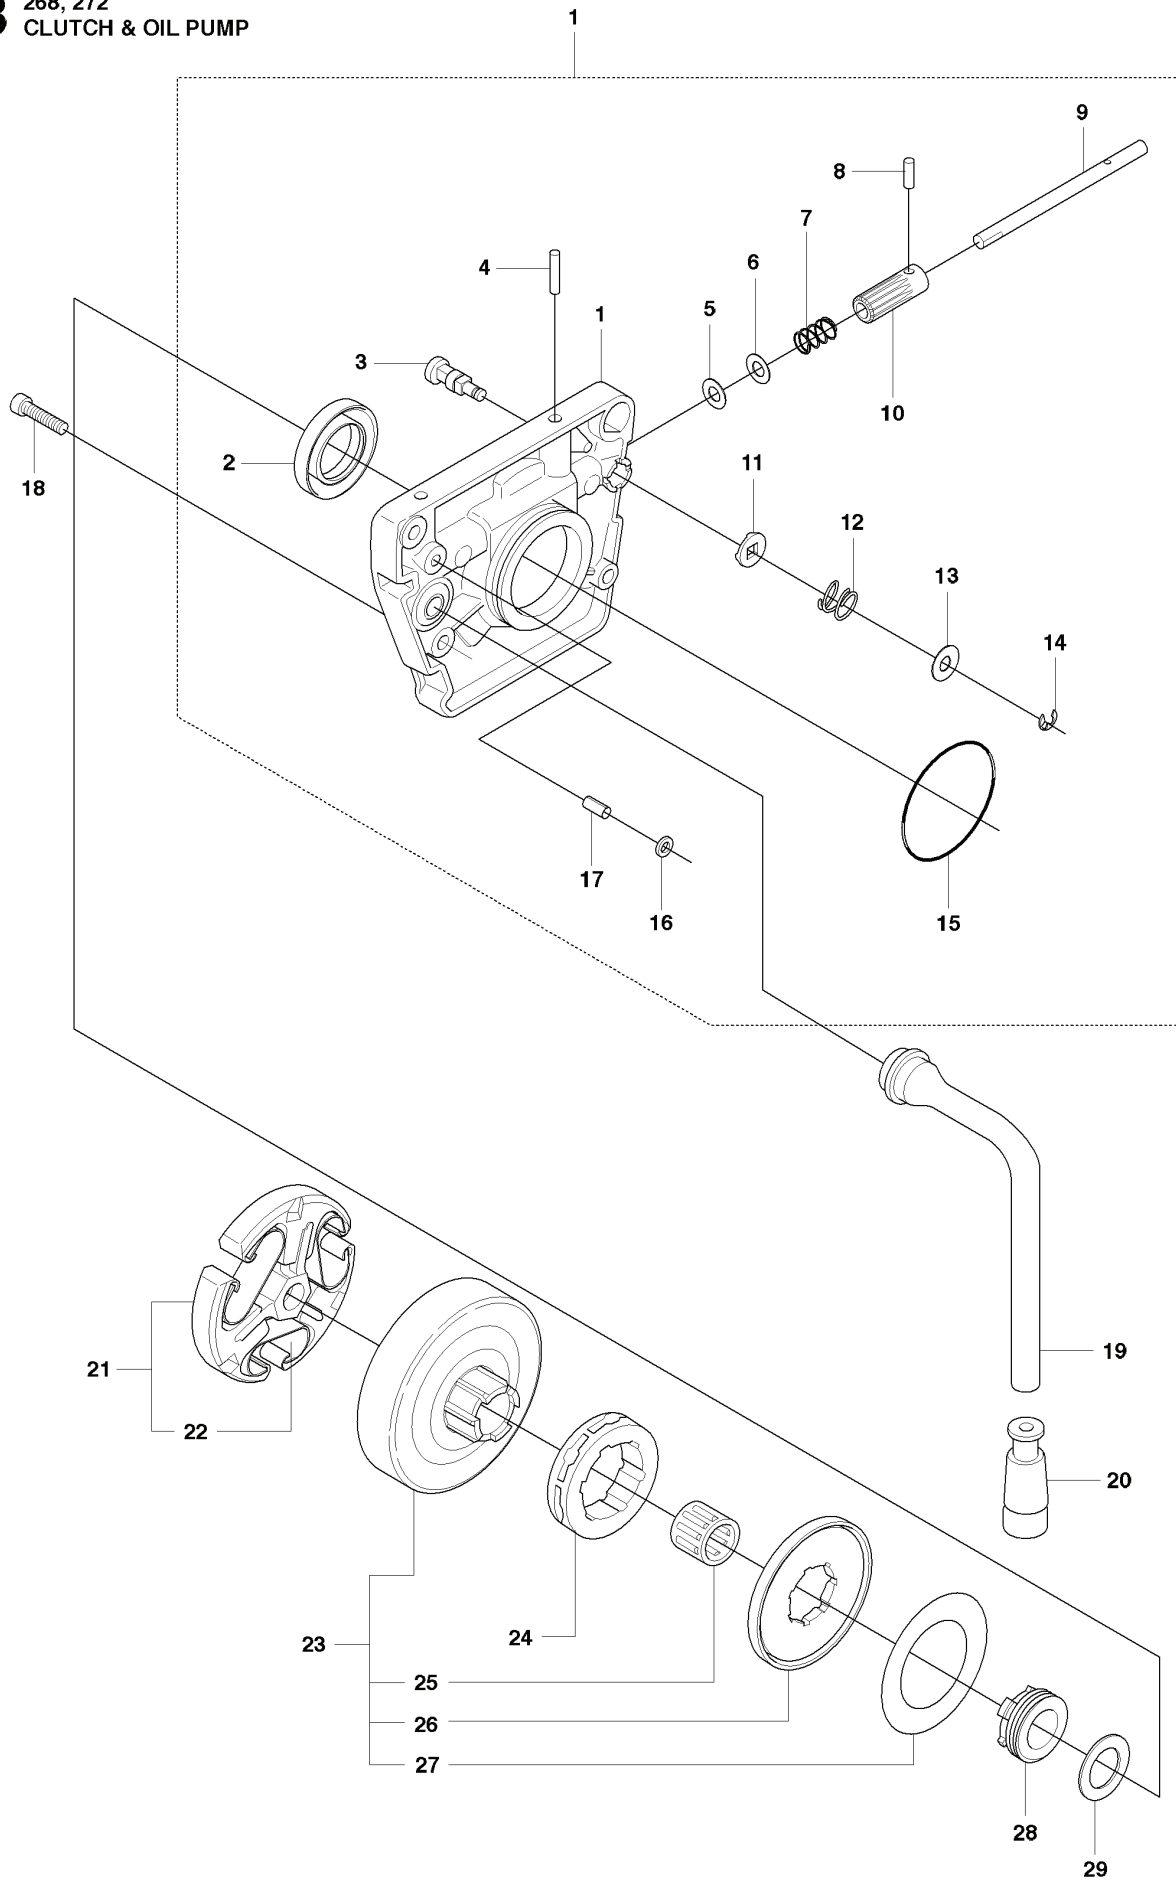

268, 20091400001-20162700000

SPARE PARTS LIST

M 268, 272
HANDLE

REF.	PART NO.	DESCRIPTION	REMARK	QTY.	KIT
1	503210622	SCREW IHSCT		2	
2	501534503	FRONT HANDLE ASSY		1	
3	503210622	SCREW IHSCT		2	

B 268, 272
CLUTCH & OIL PUMP

REF.	PART NO.	DESCRIPTION	REMARK	QTY.	KIT
1	501512501	OIL PUMP ASSY		1	
2	503260204	SEALING RING		1	1
3	501513601	ADJUSTMENT SCREW		1	1
4	720123750	PARALLEL PIN		1	1
5	503231001	WASHER		1	1
6	503230016	WASHER		1	1
7	501513401	SPRING		1	1
8	501513301	STOP SCREW		1	1
9	501513201	SHAFT		1	1
10	501513101	GEAR WHEEL		1	1
11	501513701	FIXING WASHER		1	1
12	501513901	SPRING		1	1
13	734484801	WASHER		1	1
14	735310720	E-CLIP		1	1
15	740422100	O-RING		1	1
16	501288501	SEAL		1	1
17	721420325	PINNE FRP-LS3X6 OXSV		1	1
18	725529356	SCREW IHSCM		3	
19	501519901	OIL HOSE		1	
20	501544102	OIL SCREEN		1	
21	503744402	CLUTCH ASSY		1	
22	537360601	CLUTCH SPRING		3	21
23	501831503	CLUTCH DRUM ASSY	3/8"X8	1	
23	501831504	CLUTCH DRUM ASSY	3/8"X7	1	
24	505303661	RIM	3/8"X8	1	
24	501598002	RIM	3/8"X7	1	
25	503253401	NEEDLE BEARING		1	23
26	501831701	WASHER		1	23
27	501535901	WASHER		1	23
28	501513801	GEAR WHEEL		0	
29	503230013	WASHER		0	

C 268, 272
COVER

5 **272XP**
Husqvarna

6 **268**
Husqvarna

REF.	PART NO.	DESCRIPTION	REMARK	QTY.	KIT
1	503406002	CYLINDER COVER ASSY		1	
2	503203228	SCREW		4	1
3	503405901	WINTER PLUG		1	1
4	503987401	LABEL		1	1
5	503662811	DECAL		1	
6	503662810	DECAL		1	