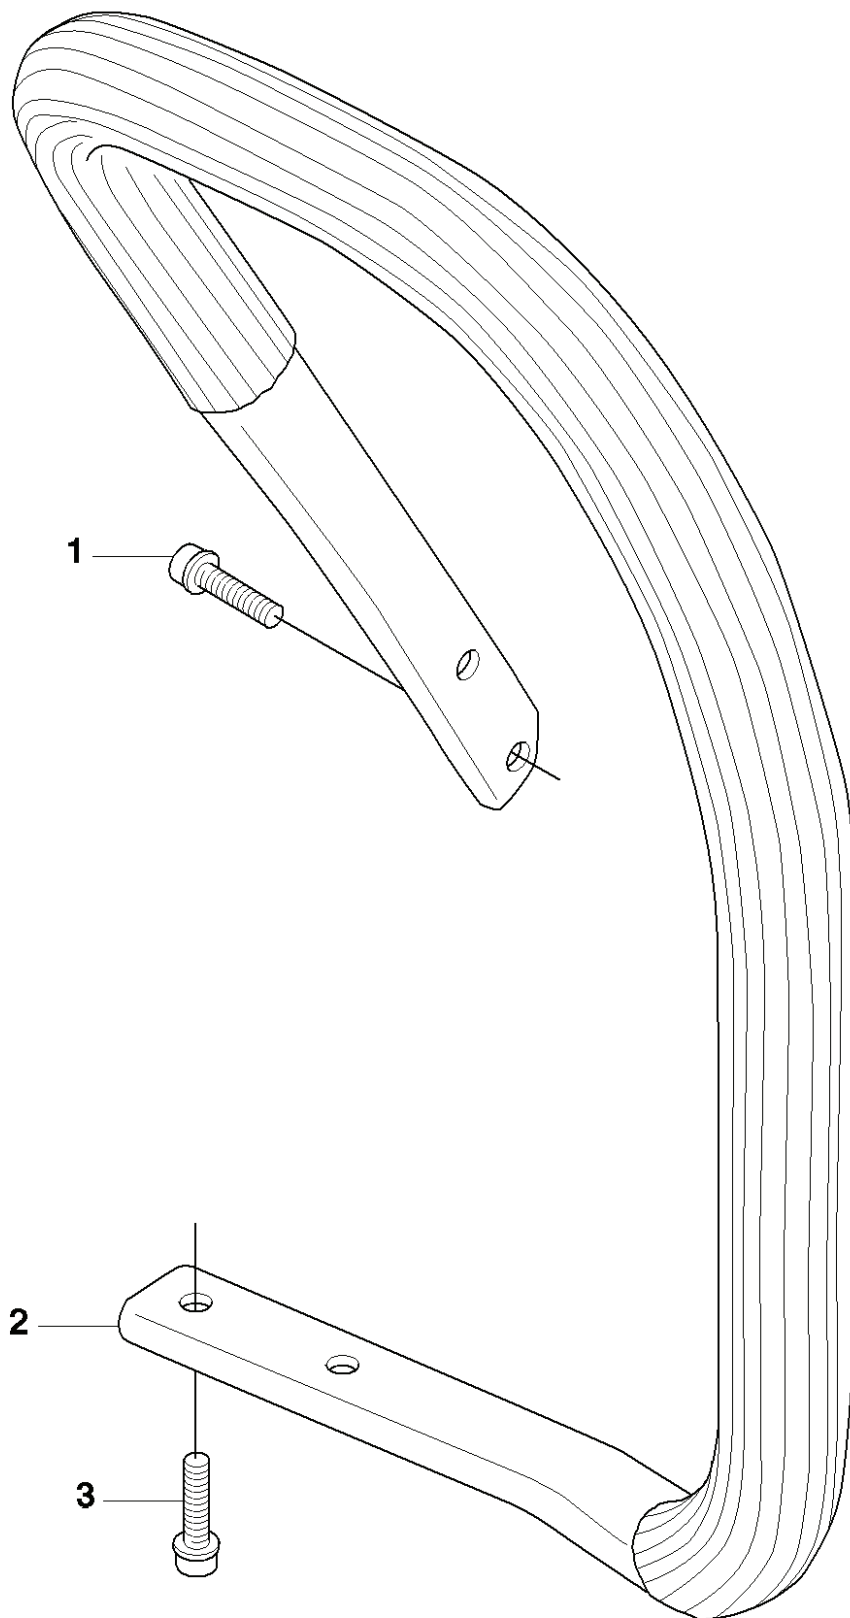

268, 20091400001-20162700000

SPARE PARTS LIST

M 268, 272
HANDLE

REF.	PART NO.	DESCRIPTION	REMARK	QTY.	KIT
1	503210622	SCREW IHSCT		2	
2	501534503	FRONT HANDLE ASSY		1	
3	503210622	SCREW IHSCT		2	

B 268, 272
CLUTCH & OIL PUMP

REF.	PART NO.	DESCRIPTION	REMARK	QTY.	KIT
1	501512501	OIL PUMP ASSY		1	
2	503260204	SEALING RING		1	1
3	501513601	ADJUSTMENT SCREW		1	1
4	720123750	PARALLEL PIN		1	1
5	503231001	WASHER		1	1
6	503230016	WASHER		1	1
7	501513401	SPRING		1	1
8	501513301	STOP SCREW		1	1
9	501513201	SHAFT		1	1
10	501513101	GEAR WHEEL		1	1
11	501513701	FIXING WASHER		1	1
12	501513901	SPRING		1	1
13	734484801	WASHER		1	1
14	735310720	E-CLIP		1	1
15	740422100	O-RING		1	1
16	501288501	SEAL		1	1
17	721420325	PINNE FRP-LS3X6 OXSV		1	1
18	725529356	SCREW IHSCM		3	
19	501519901	OIL HOSE		1	
20	501544102	OIL SCREEN		1	
21	503744402	CLUTCH ASSY		1	
22	537360601	CLUTCH SPRING		3	21
23	501831503	CLUTCH DRUM ASSY	3/8"X8	1	
23	501831504	CLUTCH DRUM ASSY	3/8"X7	1	
24	505303661	RIM	3/8"X8	1	
24	501598002	RIM	3/8"X7	1	
25	503253401	NEEDLE BEARING		1	23
26	501831701	WASHER		1	23
27	501535901	WASHER		1	23
28	501513801	GEAR WHEEL		0	
29	503230013	WASHER		0	

C 268, 272
COVER

5 **272XP**
Husqvarna

6 **268**
Husqvarna

REF.	PART NO.	DESCRIPTION	REMARK	QTY.	KIT
1	503406002	CYLINDER COVER ASSY		1	
2	503203228	SCREW		4	1
3	503405901	WINTER PLUG		1	1
4	503987401	LABEL		1	1
5	503662811	DECAL		1	
6	503662810	DECAL		1	