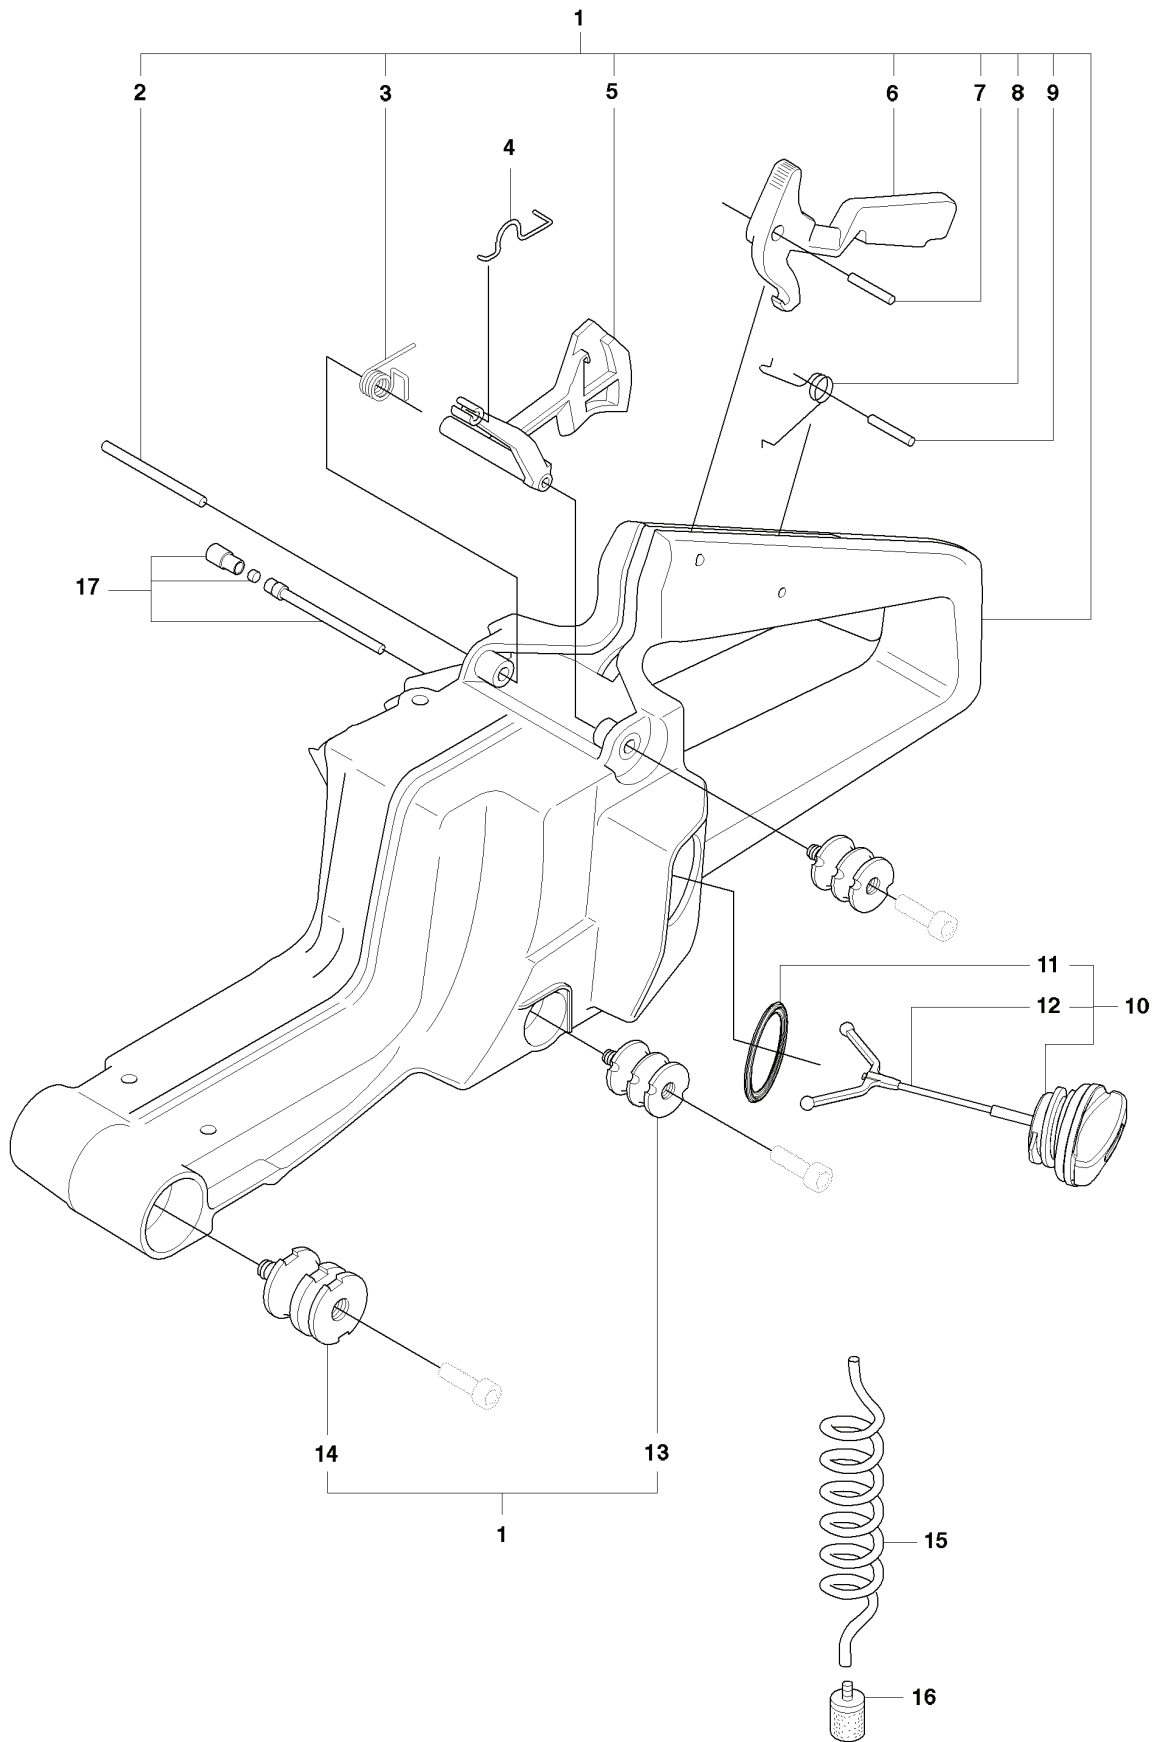

L 268, 272
HANDLE & CONTROLS

REF.	PART NO.	DESCRIPTION	REMARK	QTY.	KIT
1	501699010	FUEL TANK ASSY		1	
2	501519702	ROD		1	1
3	501528801	RECOIL SPRING		1	1
4	503445801	THROTTLE WIRE		1	
5	501518002	THROTTLE LEVER		1	1
6	501518102	THROTTLE LOCKOUT		1	1
7	721421226	SPRING PIN		1	1
8	501424101	SPRING		1	1
9	721421226	SPRING PIN		1	1
10	501431402	TANK CAP ASSY		1	
11	501278201	GASKET		1	
12	503578901	HOLDER		1	
13	501773401	ANTIVIBRATION ELEMENT	SOFT	4	1
13	501628701	ANTIVIBRATION ELEMENT	HARD	4	
14	501773501	ANTIVIBRATION ELEMENT	SOFT	2	1
14	501699401	ANTIVIBRATION ELEMENT	HARD	2	
15	544325001	FUEL HOSE		1	
16	503443201	FUEL FILTER		1	
17	501629601	TANK VENT		1