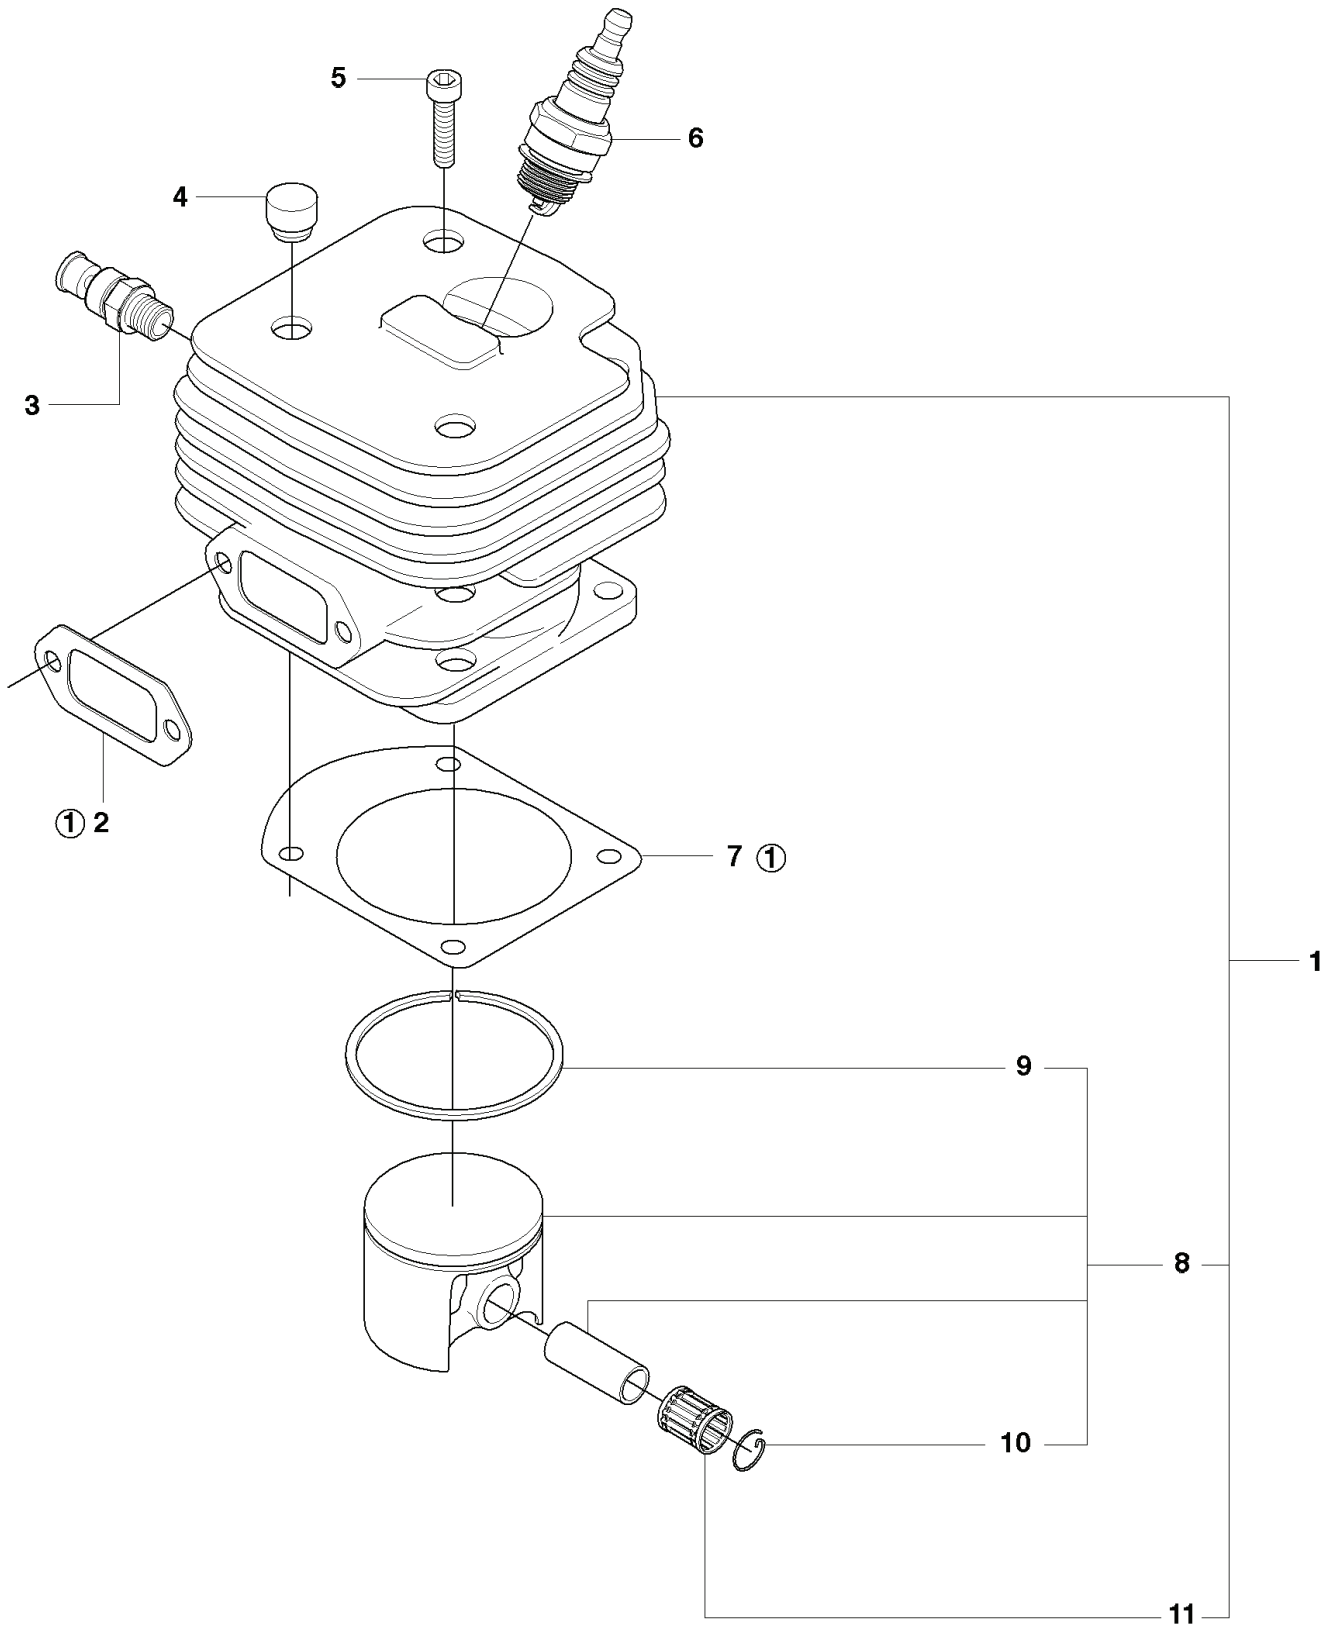

H 268, 272
CYLINDER PISTON

REF.	PART NO.	DESCRIPTION	REMARK	QTY.	KIT
1	544222902	CYLINDER ASSY	268	1	
1	504016802	CYLINDER ASSY	272	1	
2	503405401	GASKET		1	
3	503715301	DECOMPRESSION VALVE	272	1	
4	501515401	SUPPORT		1	
5	503216025	SCREW		4	
6	503235108	SPARK PLUG	RCJ 7Y	1	
7	501512204	GASKET		1	
8	544223903	PISTON ASSY	(AB) 268	1	1
8	504017002	PISTON ASSY	(AB) 272	1	1
9	503289017	PISTON RING	268	1	8.1
9	503289019	PISTON RING	272	1	8.1
10	737431200	SNAP RING		2	8.1
11	503733901	BEARING		1	1