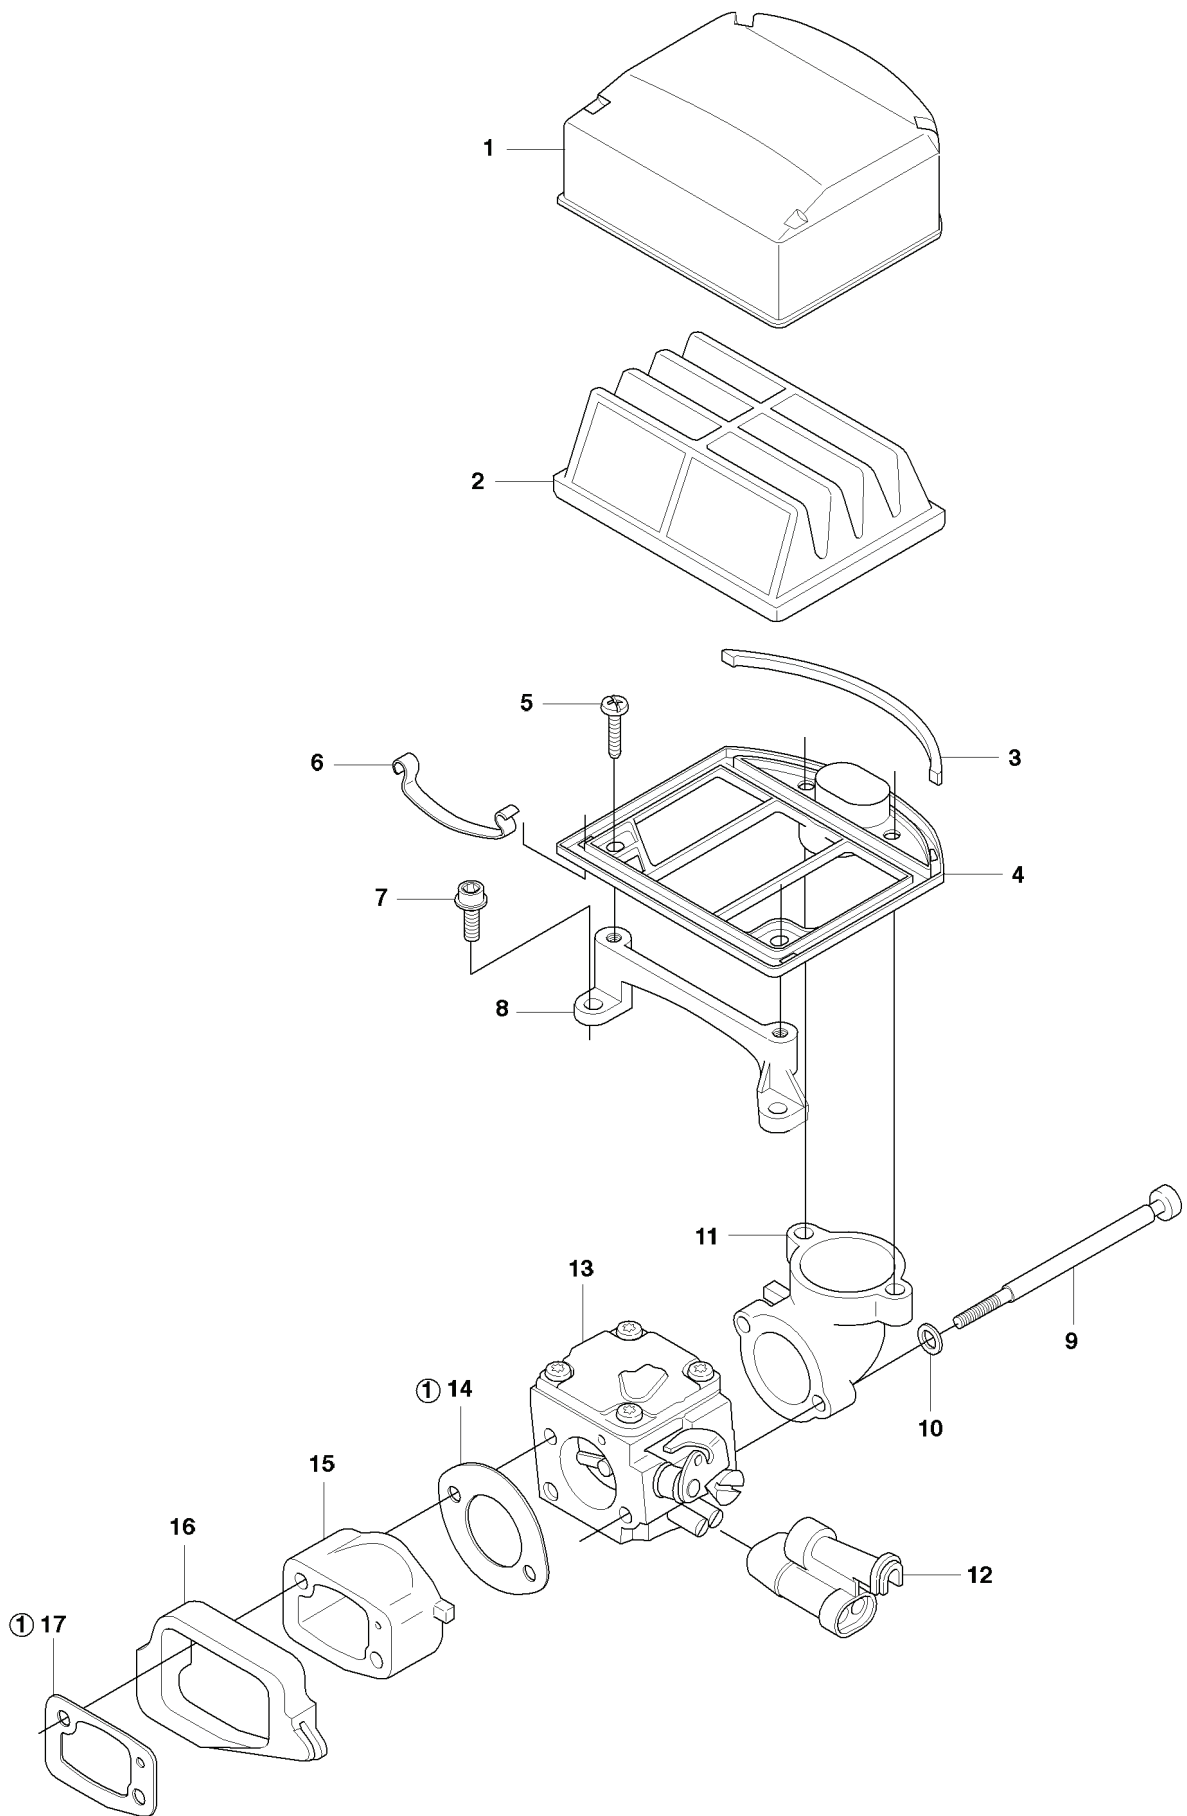

H 268, 272
CYLINDER PISTON

REF.	PART NO.	DESCRIPTION	REMARK	QTY.	KIT
1	544222902	CYLINDER ASSY	268	1	
1	504016802	CYLINDER ASSY	272	1	
2	503405401	GASKET		1	
3	503715301	DECOMPRESSION VALVE	272	1	
4	501515401	SUPPORT		1	
5	503216025	SCREW		4	
6	503235108	SPARK PLUG	RCJ 7Y	1	
7	501512204	GASKET		1	
8	544223903	PISTON ASSY	(AB) 268	1	1
8	504017002	PISTON ASSY	(AB) 272	1	1
9	503289017	PISTON RING	268	1	8.1
9	503289019	PISTON RING	272	1	8.1
10	737431200	SNAP RING		2	8.1
11	503733901	BEARING		1	1

A 268, 272
CHAIN BREAK & CLUTCH COVER

REF.	PART NO.	DESCRIPTION	REMARK	QTY.	KIT
1	503736601	CLUTCH COVER ASSY		1	
2	503727401	HAND GUARD ASSY		1	1
3	503802701	PIVOT PIN		1	2.1
4	735310820	E-CLIP		1	2.1
5	506164801	POSITION SPRING		1	2.1
6	503520801	SHAFT		1	1
7	501768001	SHAFT		1	1
8	503202616	SCREW IHSCM		1	1
9	720123351	PARALLEL PIN		1	1
10	501875303	KNEE JOINT		1	1
11	503212810	SCREW CCRPANT		1	1
12	503709901	BRAKE SPRING		1	1
13	503704002	BRAKE BAND ASSY		1	1
14	503704701	LID		1	1
15	503212810	SCREW CCRPANT		4	1
16	503723101	BUSHING		1	1
17	503730501	CHIP GUARD		1	1
18	503704601	CLUTCH COVER		1	1
19	501517201	CHAIN GUIDE		1	1
20	501874701	SPRING		1	1
21	503768101	LABEL		1	
22	503220001	HEXAGON NUT		2	
23	725532755	SCREW IHSCM		1	
24	503590701	SPIKE		1	

D 268, 272
STARTER

REF.	PART NO.	DESCRIPTION	REMARK	QTY.	KIT
1	503615571	STARTER ASSY		1	
2	503214916	SCREW IHSCFT		1	1
3	503234302	WASHER		1	1
4	503102405	STARTER PULLEY		1	1
5	503212806	SCREW CCRPANT		2	1
6	501529502	GUARD RING		1	1
7	501520402	RECOIL SPRING		1	1
8	501201502	STARTER ROPE		1	1
9	503543901	STARTER HANDLE		1	1
10	501630601	SLEEVE		1	1
11	503203416	SCREW CCRPANMO		4	1
12	503615601	STARTER HOUSING		1	1
13	501659201	AIR CONDUCTOR		1	1
14	503623902	LABEL		1	
15	503623904	LABEL		1	

J 268, 272
CRANKSHAFT

REF.	PART NO.	DESCRIPTION	REMARK	QTY.	KIT
1	503613371	CRANKSHAFT ASSY		1	
2	738220225	BALL BEARING		2	1
3	503733901	BEARING		1	1
4	503220401	NUT		1	

G 268, 272
CARBURETOR & AIR FILTER