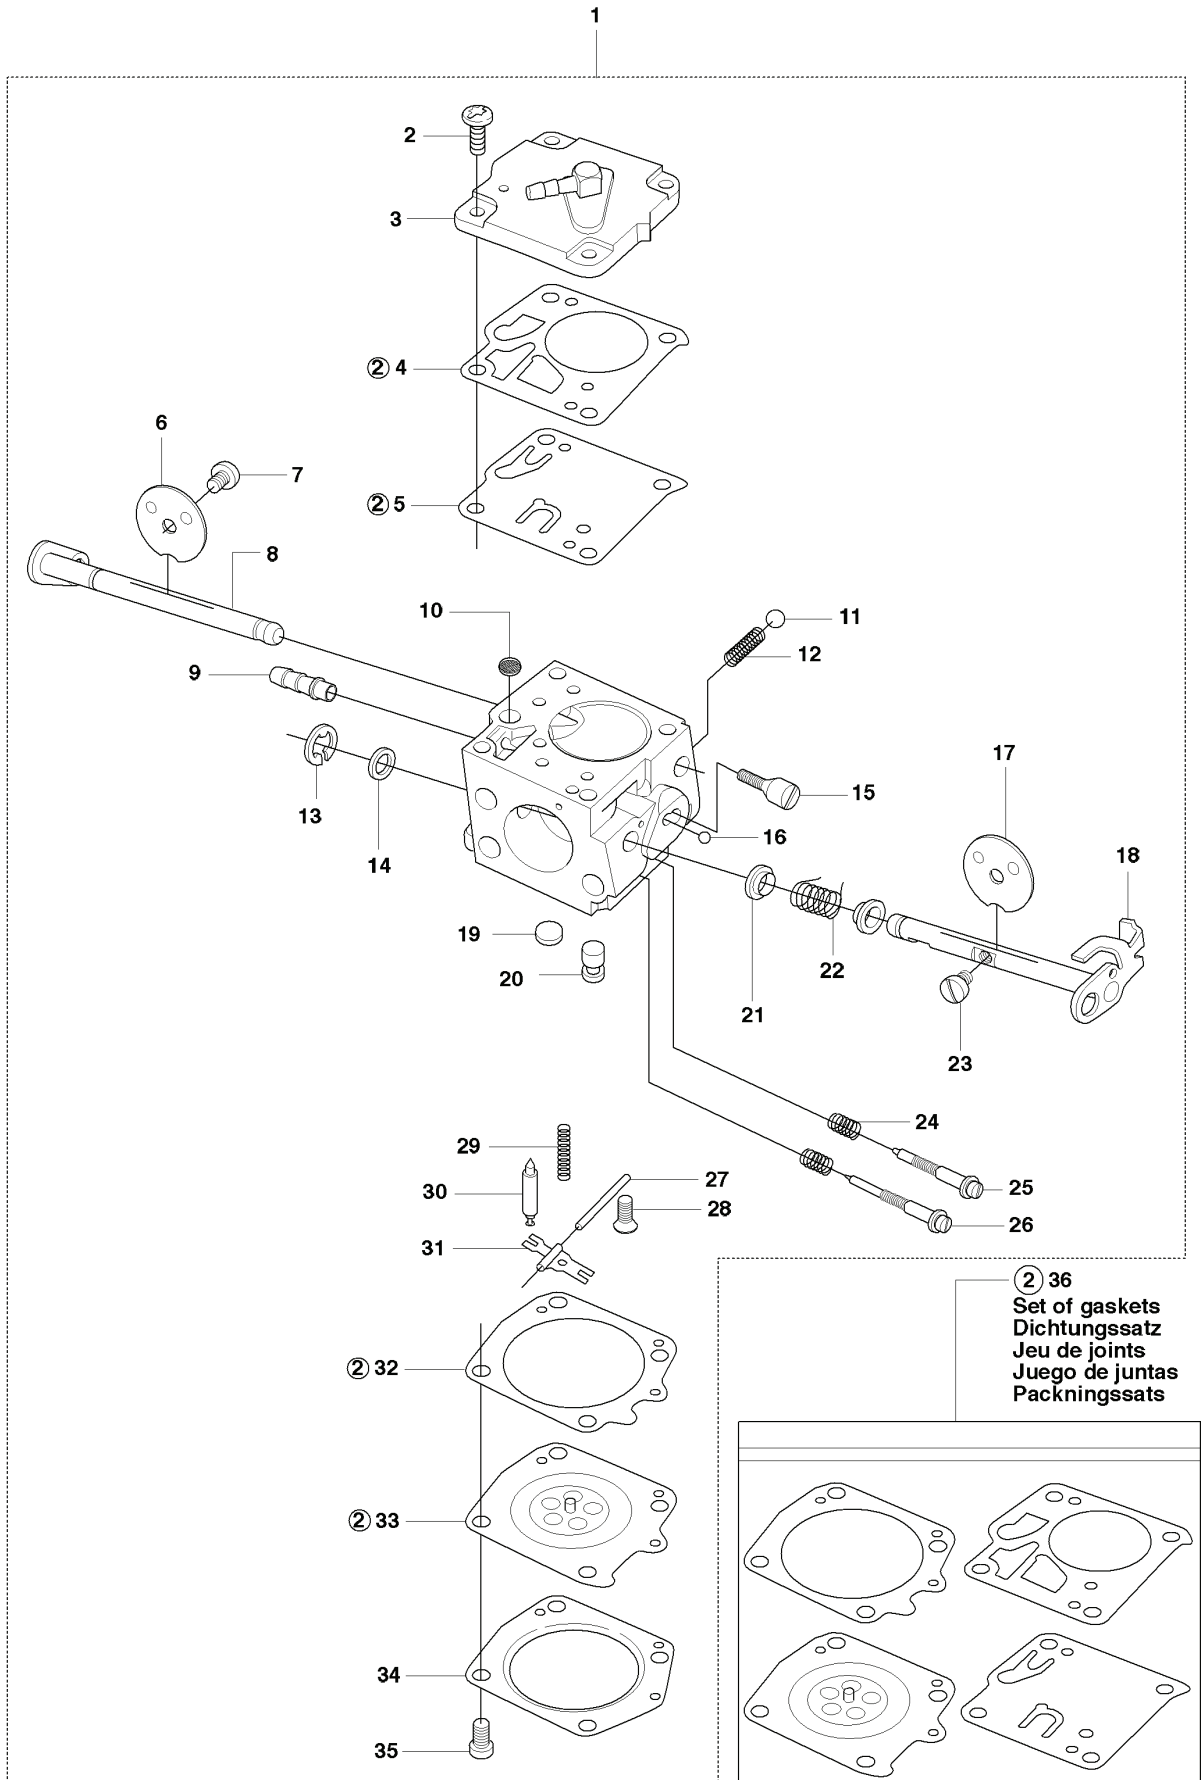

REF.	PART NO.	DESCRIPTION	REMARK	QTY.	KIT
1	503280316	CARBURETTOR	TILOTSON HS 260A	1	
2	501221501	SCREW		4	1
3	501221401	COVER		1	1
4	501221301	GASKET		1	1.36
5	501221201	DIAGRAM		1	1.36
6	502012201	VALVE		1	1
7	503652701	SCREW SHUTTER		1	1
8	503533701	CHOKE SHAFT ASSY		1	1
9	503533901	TUBE CONNECTOR		1	1
10	503988201	SCREEN		1	1
11	501220401	BALL		1	1
12	501220501	SPRING		1	1
13	501821801	THROTTLE SH.'E' RING		1	1
14	501821701	WASHER		1	1
15	503578701	IDLE SPEED SCREW		1	1
16	503578601	BALL		1	1
17	501691101	THROTTLE VALVE		1	1
18	503533201	THROTTLE SHAFT		1	1
19	501220301	PLUG		1	1
20	503580909	SCREW		1	1
21	501427101	SLEEVE		2	1
22	505316605	THROTTLE SH. SPRING		1	1
23	503652701	SCREW SHUTTER		1	1
24	501269001	SPRING		2	1
25	503599501	MAIN MIXTURE SCREW	HIGH SPEED	1	1
26	501268501	SCREW	LOW SPEED	1	1
27	501222101	PIN		1	1
28	501222201	SCREW		1	1
29	501222501	SPRING		1	1
30	501222301	NEEDLE		1	1
31	501222001	LEVER		1	1
32	501220801	GASKET		1	1.36
33	501220901	DIAPHRAGM		1	1.36
34	503533601	DIAPHRAGM		1	1
35	503486301	SCREW		4	1
36	501494802	GASKET KIT	2 = SET OF GASKETS	1