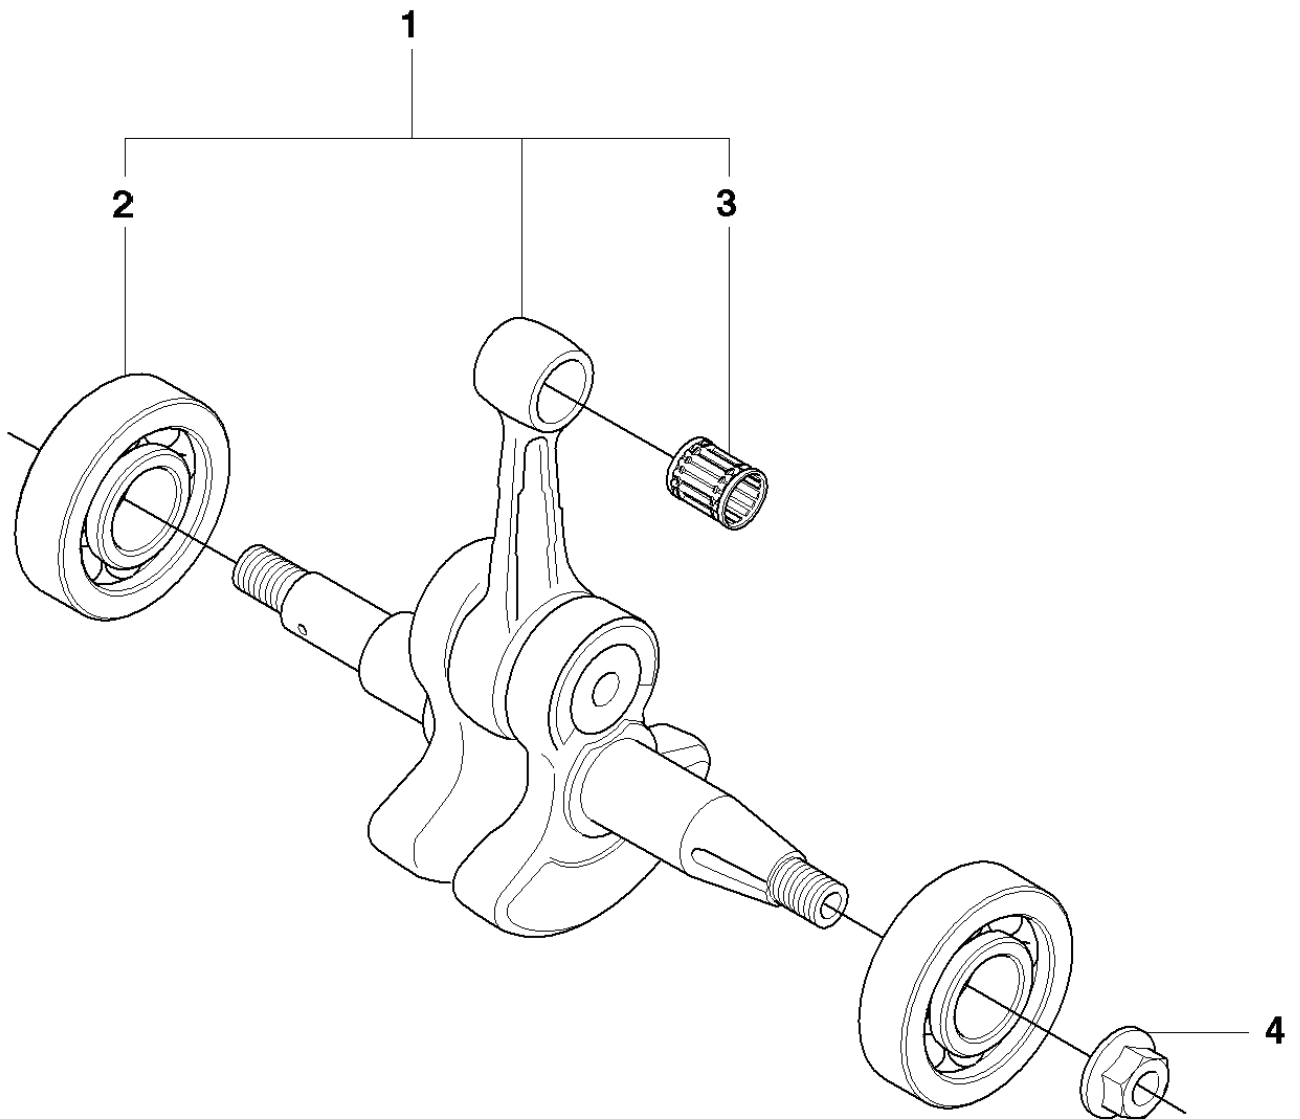

J 268, 272
CRANKSHAFT

REF.	PART NO.	DESCRIPTION	REMARK	QTY.	KIT
1	503613371	CRANKSHAFT ASSY		1	
2	738220225	BALL BEARING		2	1
3	503733901	BEARING		1	1
4	503220401	NUT		1