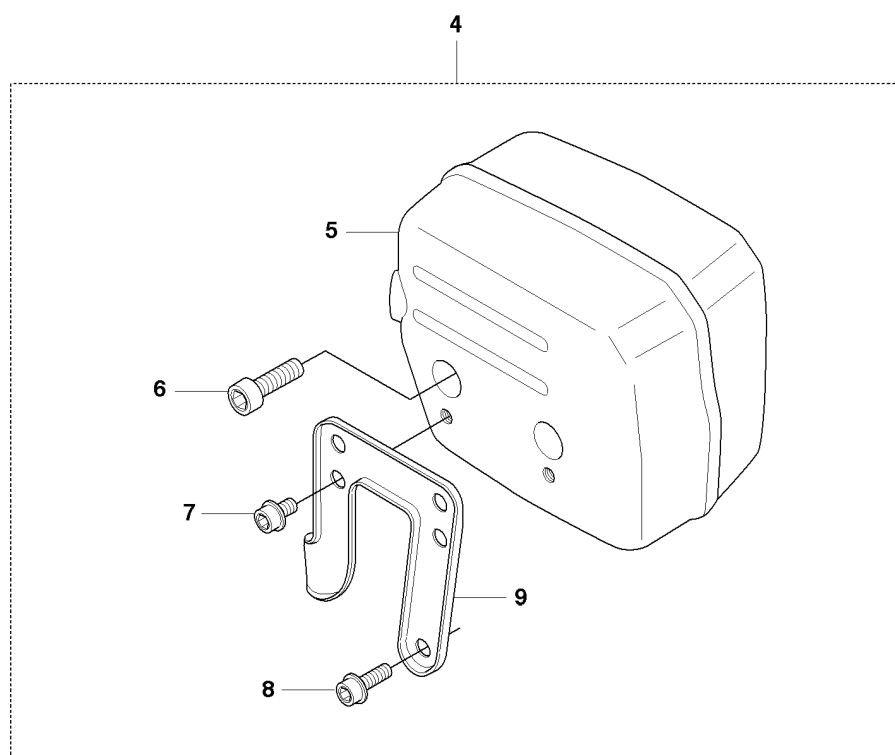

F 268, 272
MUFFLER

REF.	PART NO.	DESCRIPTION	REMARK	QTY.	KIT
1	503599206	MUFFLER ASSY	FF	1	
1	503599205	MUFFLER ASSY	DF	1	
2	724128759	SCREW CRPANM		1	1
3	503669101	SPARK ARRESTER SCREEN		1	1
4	503406402	MUFFLER PIPE	DJ	1	
5	503476901	MUFFLER ASSY	TUBE	1	4
6	725537055	SCREW IHSCM		2	4
7	503200710	SCREW IHSCFM		2	4
8	503200216	SCREW IHSCFM		1	4
9	503535901	BRACKET		1	4