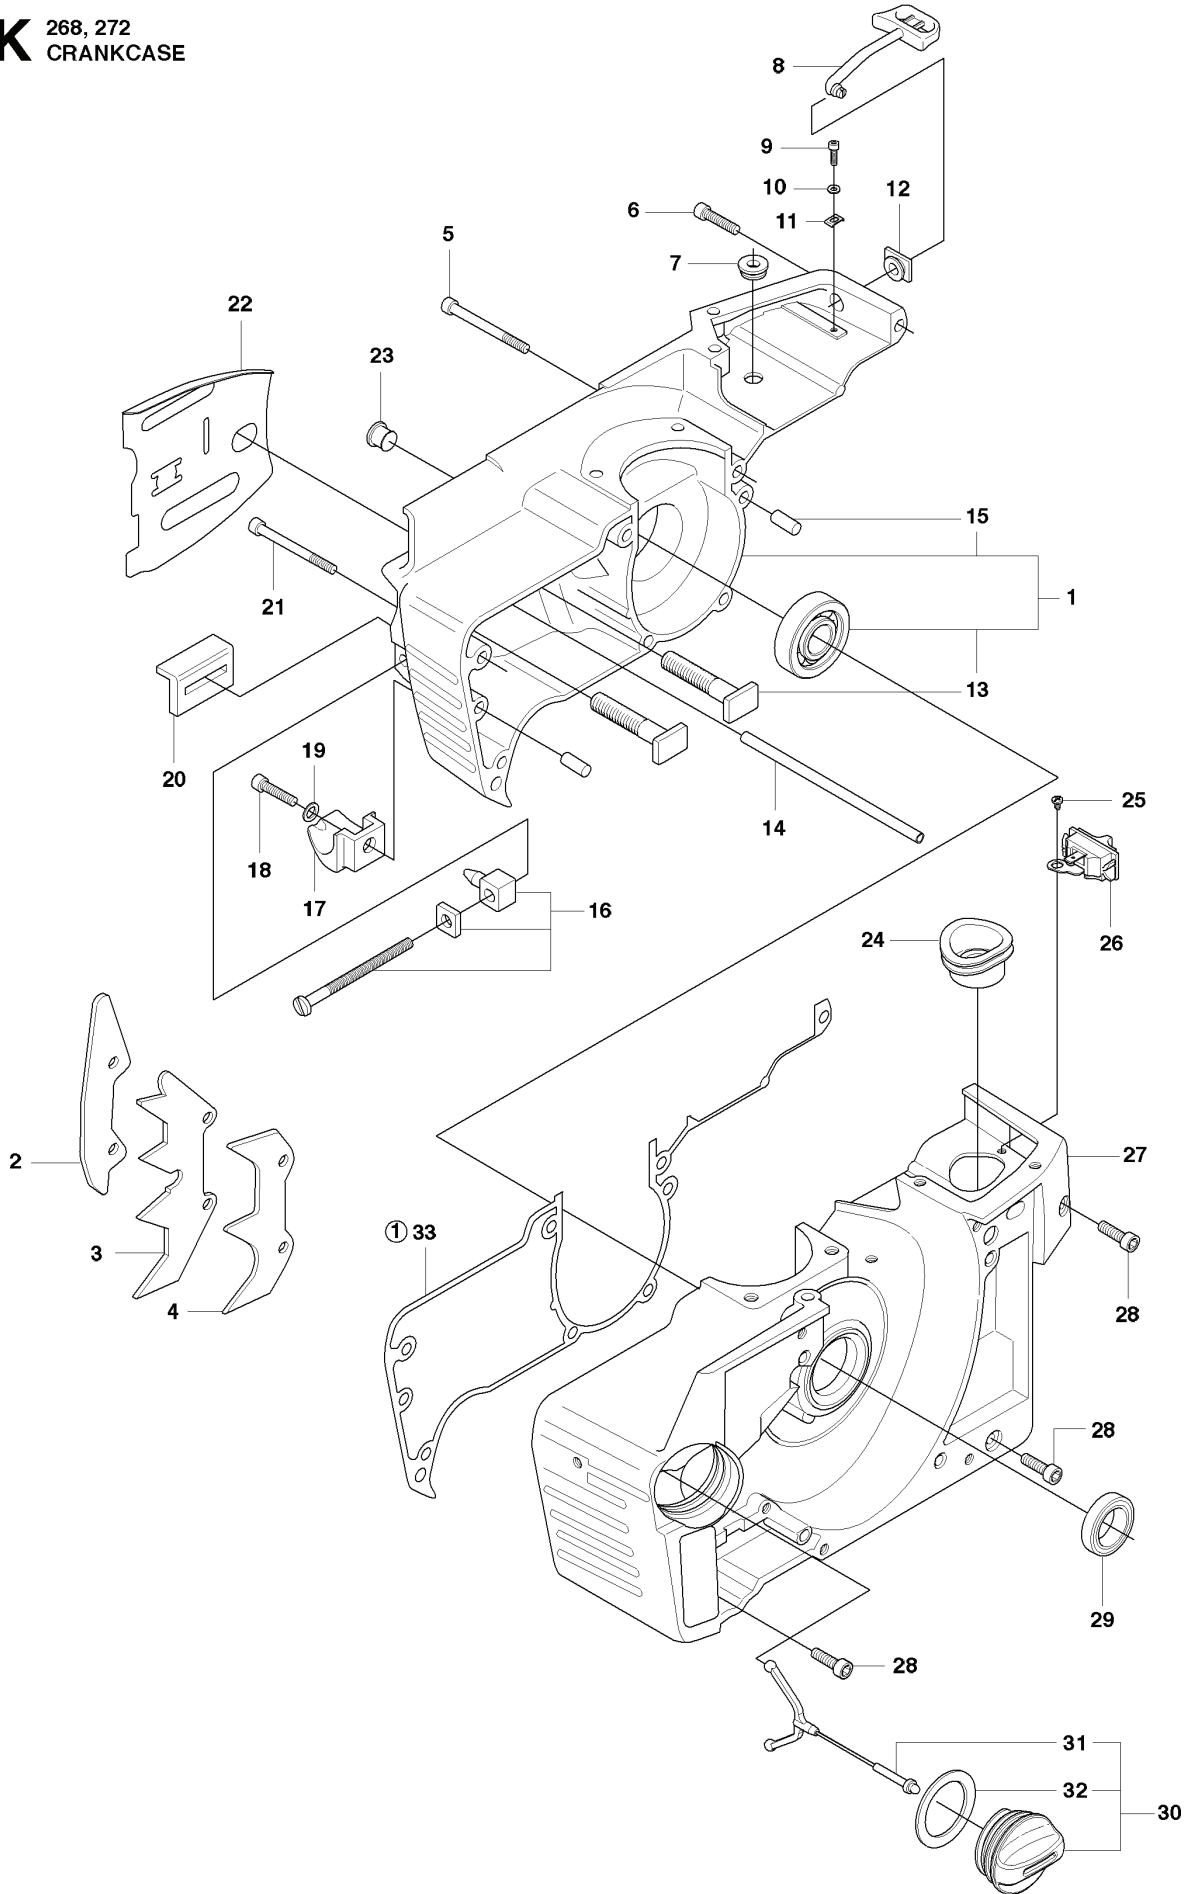

K 268, 272
CRANKCASE

REF.	PART NO.	DESCRIPTION	REMARK	QTY.	KIT
1	501779901	CRANKCASE ASSY		1	
2	503445701	SPIKE		1	
3	503590801	SPIKE		1	
4	501528101	SPIKE		1	
5	725533755	SCREW IHSCM		4	
6	725533155	SCREW IHSCM		1	
7	503697601	GROMMET		1	
8	501527902	CHOKE CONTROL		1	
9	725529356	SCREW IHSCM		1	
10	503230001	WASHER		1	
11	503446401	BASE		1	
12	501527801	GROMMET		1	
13	501815701	BAR BOLT		2	1
14	503668403	TANK VENT ASSY		1	
15	720130710	PARALLEL PIN		2	1
16	501537101	CHAIN TENSIONER KIT		1	
17	503535801	CHAIN CATCHER		1	
18	725532755	SCREW IHSCM		1	
19	503230042	WASHER		1	
20	501517201	CHAIN GUIDE		1	
21	725534155	SCREW IHSCM		2	
22	501814801	PROTECTIVE PLATE		1	
23	503279004	PLUG		1	
24	503445001	BELLOWS		1	
25	503212806	SCREW CCRPANT		1	
26	503717901	STOP SWITCH		1	
27	501779901	CRANKCASE ASSY		1	
28	725532755	SCREW IHSCM		6	
29	503260204	SEALING RING		1	
30	501626602	TANK		1	
31	503578901	HOLDER		1	30
32	501626801	GASKET		1	30
33	501522604	GASKET KIT	1 = SET OF GASKETS	1