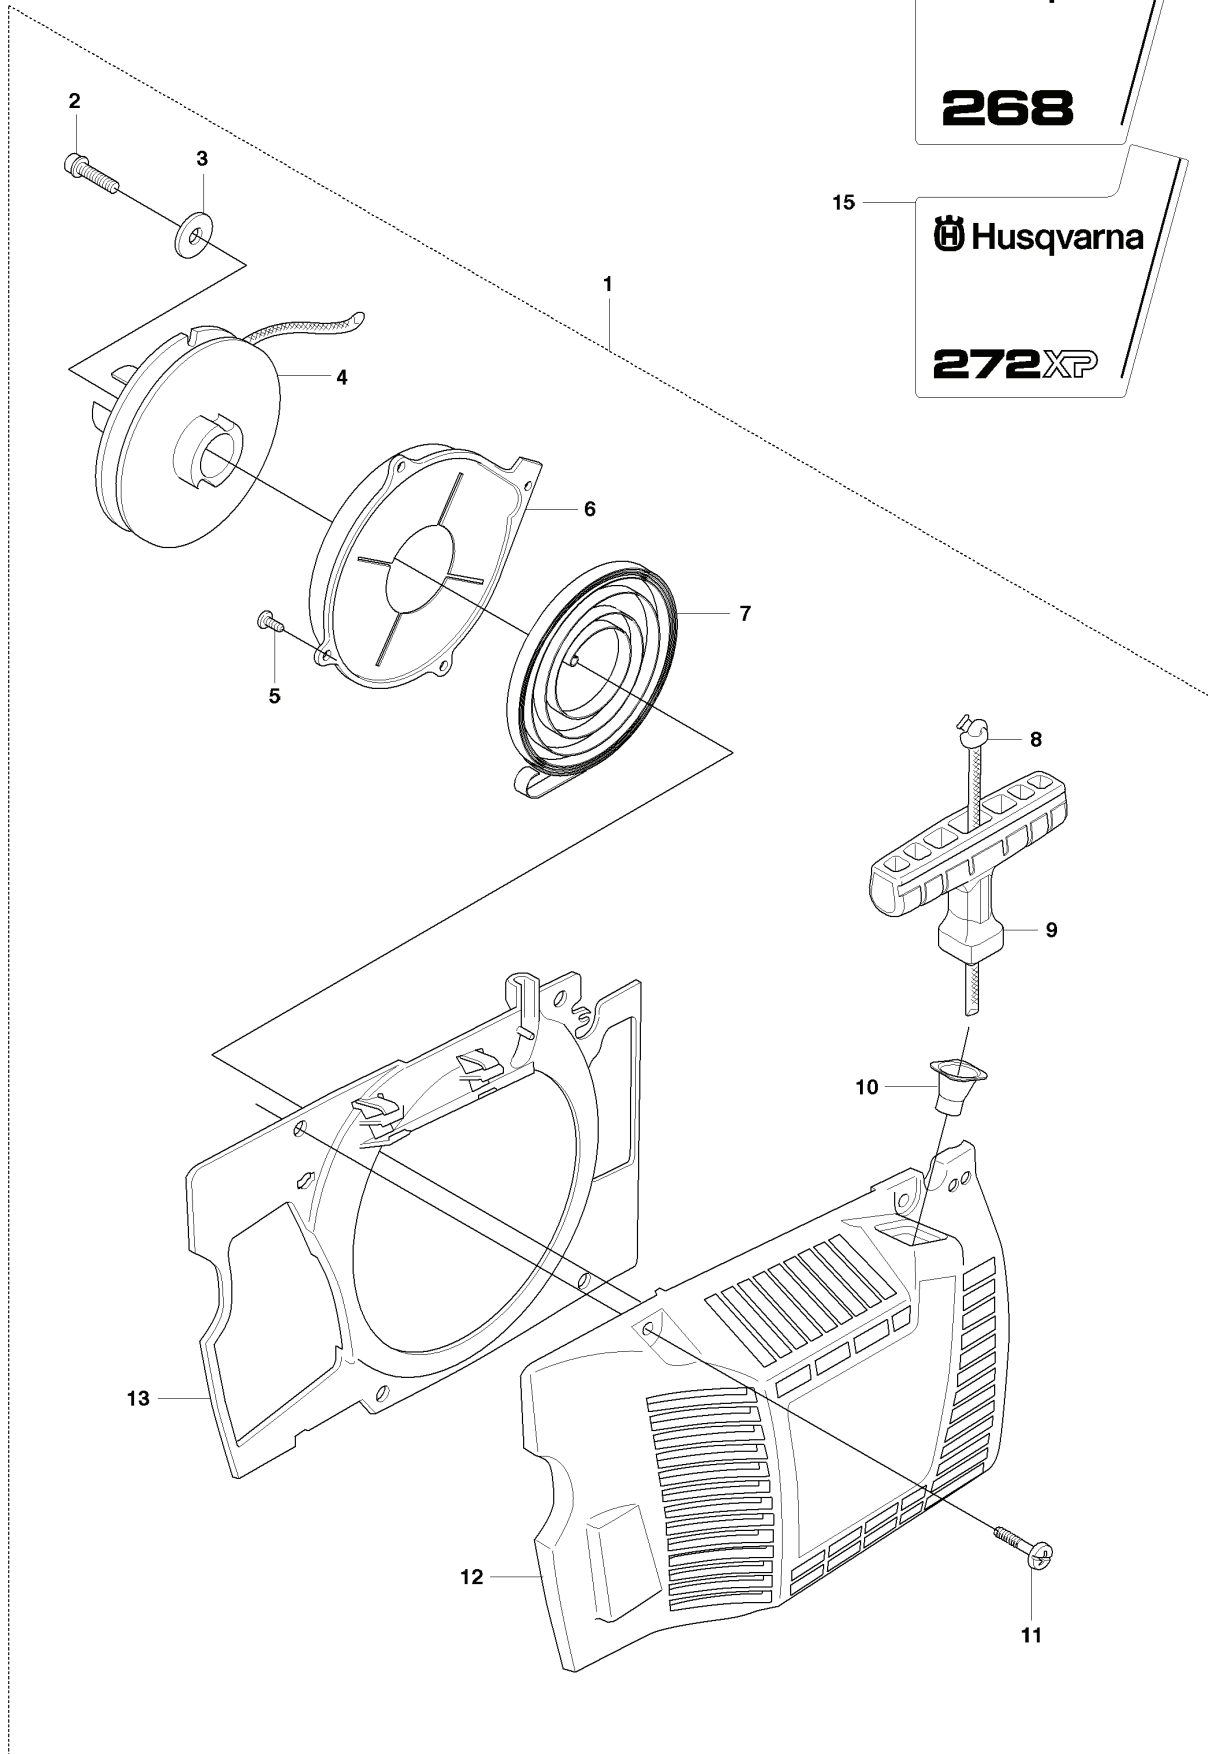

D 268, 272
STARTER

REF.	PART NO.	DESCRIPTION	REMARK	QTY.	KIT
1	503615571	STARTER ASSY		1	
2	503214916	SCREW IHSCFT		1	1
3	503234302	WASHER		1	1
4	503102405	STARTER PULLEY		1	1
5	503212806	SCREW CCRPANT		2	1
6	501529502	GUARD RING		1	1
7	501520402	RECOIL SPRING		1	1
8	501201502	STARTER ROPE		1	1
9	503543901	STARTER HANDLE		1	1
10	501630601	SLEEVE		1	1
11	503203416	SCREW CCRPANMO		4	1
12	503615601	STARTER HOUSING		1	1
13	501659201	AIR CONDUCTOR		1	1
14	503623902	LABEL		1	
15	503623904	LABEL		1