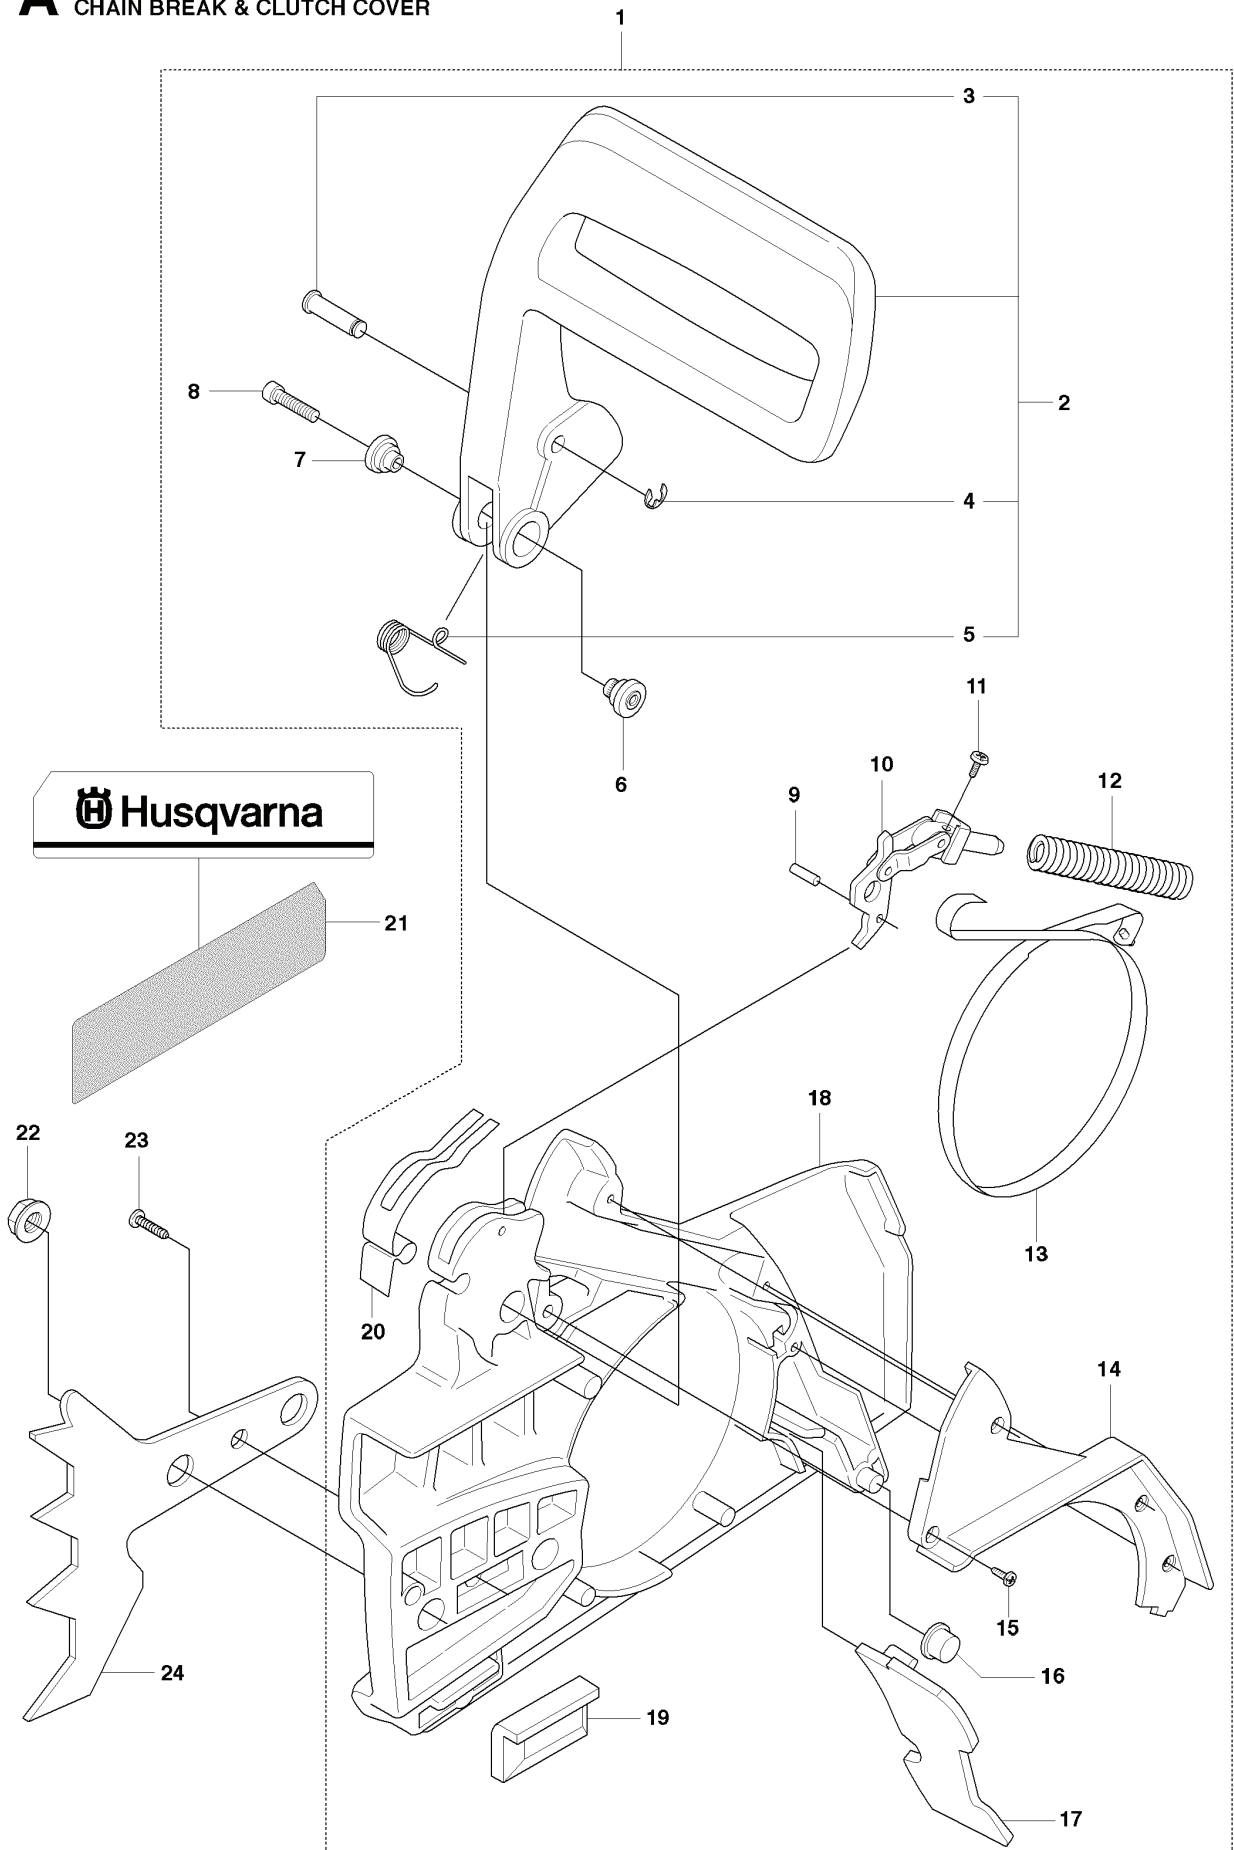

A 268, 272
CHAIN BREAK & CLUTCH COVER

REF.	PART NO.	DESCRIPTION	REMARK	QTY.	KIT
1	503736601	CLUTCH COVER ASSY		1	
2	503727401	HAND GUARD ASSY		1	1
3	503802701	PIVOT PIN		1	2.1
4	735310820	E-CLIP		1	2.1
5	506164801	POSITION SPRING		1	2.1
6	503520801	SHAFT		1	1
7	501768001	SHAFT		1	1
8	503202616	SCREW IHSCM		1	1
9	720123351	PARALLEL PIN		1	1
10	501875303	KNEE JOINT		1	1
11	503212810	SCREW CCRPANT		1	1
12	503709901	BRAKE SPRING		1	1
13	503704002	BRAKE BAND ASSY		1	1
14	503704701	LID		1	1
15	503212810	SCREW CCRPANT		4	1
16	503723101	BUSHING		1	1
17	503730501	CHIP GUARD		1	1
18	503704601	CLUTCH COVER		1	1
19	501517201	CHAIN GUIDE		1	1
20	501874701	SPRING		1	1
21	503768101	LABEL		1	
22	503220001	HEXAGON NUT		2	
23	725532755	SCREW IHSCM		1	
24	503590701	SPIKE		1