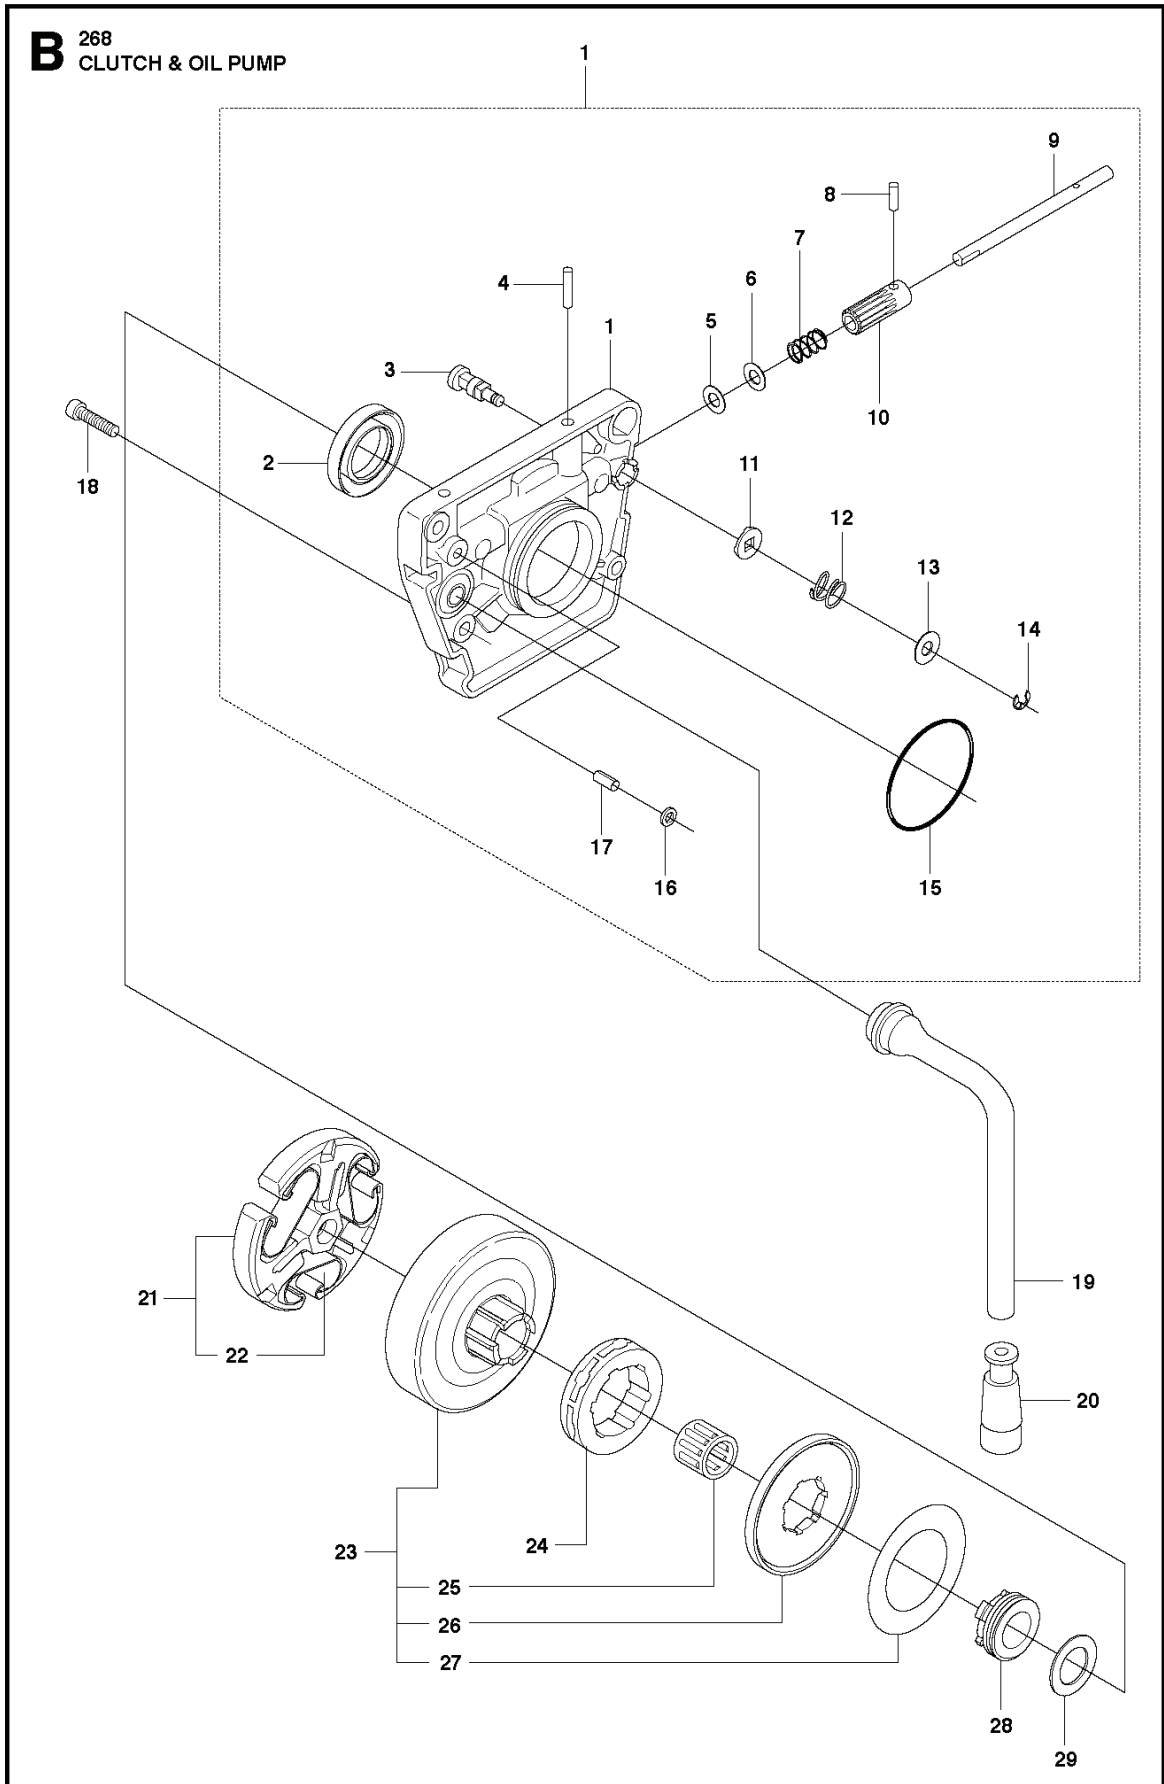

M 268
HANDLE

REF.	PART NO.	DESCRIPTION	REMARK	QTY.	KIT
1	503210622	SCREW IHSCT		2	
2	501534503	FRONT HANDLE ASSY		1	
3	503210622	SCREW IHSCT		2	

A 268
CHAIN BRAKE & CLUTCH COVER

REF.	PART NO.	DESCRIPTION	REMARK	QTY.	KIT
1	503736601	CLUTCH COVER ASSY		1	
2	503727401	HAND GUARD ASSY		1	1
3	503802701	PIVOT PIN		1	2.1
4	735310820	E-CLIP		1	2.1
5	506164801	POSITION SPRING		1	2.1
6	503520801	SHAFT		1	1
7	501768001	SHAFT		1	1
8	503202616	SCREW IHSCM		1	1
9	720123351	PARALLEL PIN		1	1
10	501875303	KNEE JOINT		1	1
11	503212810	SCREW CCRPANT		1	1
12	503709901	BRAKE SPRING		1	1
13	503704002	BRAKE BAND ASSY		1	1
14	503704701	LID		1	1
15	503212810	SCREW CCRPANT		4	1
16	503723101	BUSHING		1	1
17	503730501	CHIP GUARD		1	1
18	503704601	CLUTCH COVER		1	1
19	501517201	CHAIN GUIDE		1	1
20	501874701	SPRING		1	1
21	503768101	LABEL		1	
22	503220001	HEXAGON NUT		2	
23	725532755	SCREW IHSCM		1	
24	503590701	SPIKE		1	

B 268
CLUTCH & OIL PUMP

REF.	PART NO.	DESCRIPTION	REMARK	QTY.	KIT
1	501512501	OIL PUMP ASSY		1	
2	503260204	SEALING RING		1	1
3	501513601	ADJUSTMENT SCREW		1	1
4	720123750	PARALLEL PIN		1	1
5	503231001	WASHER		1	1
6	503230016	WASHER		1	1
7	501513401	SPRING		1	1
8	501513301	STOP SCREW		1	1
9	501513201	SHAFT		1	1
10	501513101	GEAR WHEEL		1	1
11	501513701	FIXING WASHER		1	1
12	501513901	SPRING		1	1
13	734484801	WASHER		1	1
14	735310720	E-CLIP		1	1
15	740422100	O-RING		1	1
16	501288501	SEAL		1	1
17	721420325	PINNE FRP-LS3X6 OXSV		1	1
18	725529356	SCREW IHSCM		3	
19	501519901	OIL HOSE		1	
20	501544102	OIL SCREEN		1	
21	503744402	CLUTCH ASSY		1	
22	537360601	CLUTCH SPRING		3	21
23	501831503	CLUTCH DRUM ASSY		1	
23	501831504	CLUTCH DRUM ASSY		1	
24	505303661	RIM		1	
24	501598002	RIM		1	
25	503253401	NEEDLE BEARING		1	23
26	501831701	WASHER		1	23
27	501535901	WASHER		1	23
28	501513801	GEAR WHEEL		0	
29	503230013	WASHER		0	