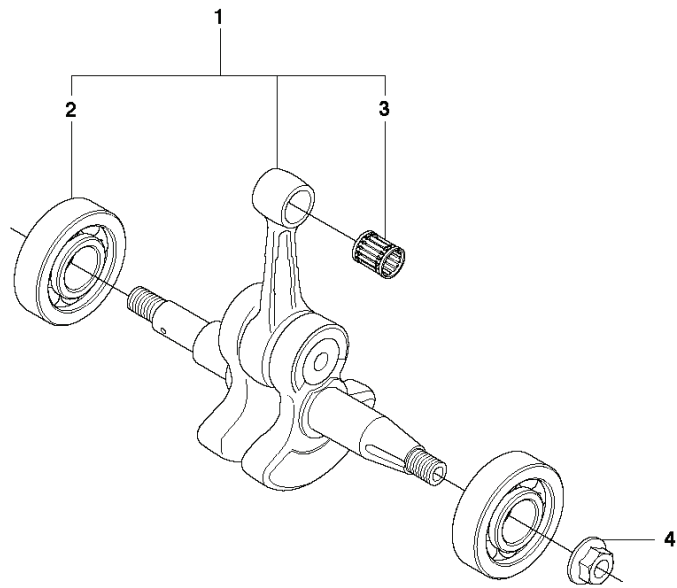

268, 20173200001-20182199999

SPARE PARTS LIST

J 268
CRANKSHAFT

REF.	PART NO.	DESCRIPTION	REMARK	QTY.	KIT
1	503613371	CRANKSHAFT ASSY		1	
2	544068601	BALL BEARING		2	1
3	577572401	NEEDLE BEARING		1	1
4	503220401	NUT		1	

C 268
COVER

5 **268**
Husqvarna

REF.	PART NO.	DESCRIPTION	REMARK	QTY.	KIT
1	503406002	CYLINDER COVER ASSY		1	
2	503203228	SCREW		4	1
3	503405901	WINTER PLUG		1	1
4	503987401	LABEL		1	1
6	503662810	DECAL		1	

H1 268
CYLINDER PISTON

REF.	PART NO.	DESCRIPTION	REMARK	QTY.	KIT
1	544222902	CYLINDER ASSY	ø 50	1	
2	503405401	GASKET		1	
3	503715301	DECOMPRESSION VALVE		1	
4	501515401	SUPPORT		1	
5	503216025	SCREW		4	
6	503235108	SPARK PLUG		1	
7	501512204	GASKET		1	
8	544223903	PISTON ASSY	ø 50	1	1
9	503289017	PISTON RING		1	8.1
10	737431200	SNAP RING		2	8.1
11	577572401	NEEDLE BEARING		1	1

L 268
HANDLE & CONTROLS

REF.	PART NO.	DESCRIPTION	REMARK	QTY.	KIT
1	501699010	FUEL TANK ASSY		1	
2	501519702	ROD		1	1
3	501528801	RECOIL SPRING		1	1
4	503445801	THROTTLE WIRE		1	
5	501518002	THROTTLE LEVER		1	1
6	501518102	THROTTLE LOCKOUT		1	1
7	721421226	SPRING PIN		1	1
8	501424101	SPRING		1	1
9	721421226	SPRING PIN		1	1
10	501431402	TANK CAP ASSY		1	
11	501278201	GASKET		1	
12	503578901	HOLDER		1	
13	501773401	ANTIVIBRATION ELEMENT	Soft. 2 pcs included in kit 1	4	1
13	501628701	ANTIVIBRATION ELEMENT	Hard	4	
14	501773501	ANTIVIBRATION ELEMENT	Soft	2	
14	501699401	ANTIVIBRATION ELEMENT	Hard	2	
15	581756201	FUEL HOSE		1	
16	503443201	FUEL FILTER		1	
17	501629601	TANK VENT		1	