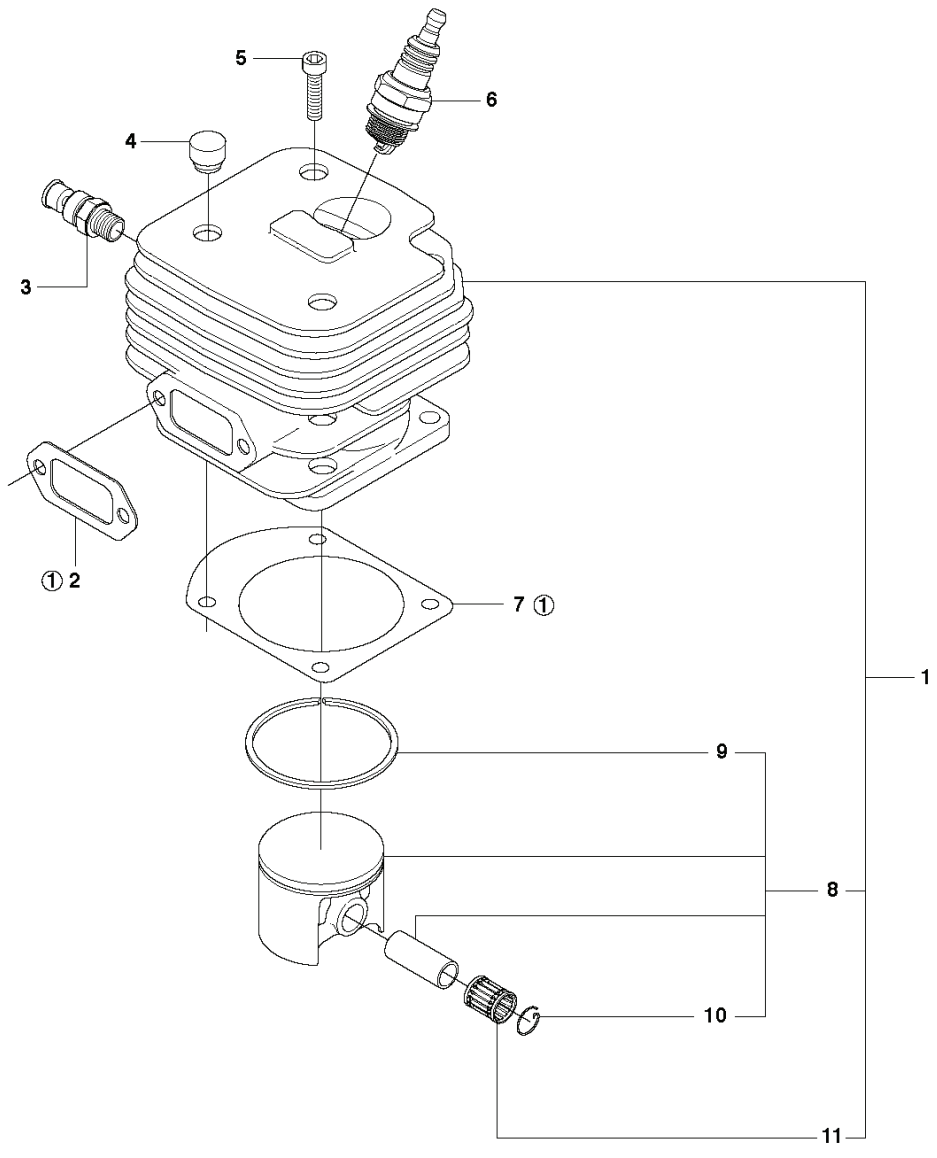

268, 20173200001-20182199999

SPARE PARTS LIST

J 268
CRANKSHAFT

REF.	PART NO.	DESCRIPTION	REMARK	QTY.	KIT
1	503613371	CRANKSHAFT ASSY		1	
2	544068601	BALL BEARING		2	1
3	577572401	NEEDLE BEARING		1	1
4	503220401	NUT		1	

C 268
COVER

5 **268**
Husqvarna

REF.	PART NO.	DESCRIPTION	REMARK	QTY.	KIT
1	503406002	CYLINDER COVER ASSY		1	
2	503203228	SCREW		4	1
3	503405901	WINTER PLUG		1	1
4	503987401	LABEL		1	1
6	503662810	DECAL		1	

H1 268
CYLINDER PISTON

REF.	PART NO.	DESCRIPTION	REMARK	QTY.	KIT
1	544222902	CYLINDER ASSY	ø 50	1	
2	503405401	GASKET		1	
3	503715301	DECOMPRESSION VALVE		1	
4	501515401	SUPPORT		1	
5	503216025	SCREW		4	
6	503235108	SPARK PLUG		1	
7	501512204	GASKET		1	
8	544223903	PISTON ASSY	ø 50	1	1
9	503289017	PISTON RING		1	8.1
10	737431200	SNAP RING		2	8.1
11	577572401	NEEDLE BEARING		1	1

L 268
HANDLE & CONTROLS

REF.	PART NO.	DESCRIPTION	REMARK	QTY.	KIT
1	501699010	FUEL TANK ASSY		1	
2	501519702	ROD		1	1
3	501528801	RECOIL SPRING		1	1
4	503445801	THROTTLE WIRE		1	
5	501518002	THROTTLE LEVER		1	1
6	501518102	THROTTLE LOCKOUT		1	1
7	721421226	SPRING PIN		1	1
8	501424101	SPRING		1	1
9	721421226	SPRING PIN		1	1
10	501431402	TANK CAP ASSY		1	
11	501278201	GASKET		1	
12	503578901	HOLDER		1	
13	501773401	ANTIVIBRATION ELEMENT	Soft. 2 pcs included in kit 1	4	1
13	501628701	ANTIVIBRATION ELEMENT	Hard	4	
14	501773501	ANTIVIBRATION ELEMENT	Soft	2	
14	501699401	ANTIVIBRATION ELEMENT	Hard	2	
15	581756201	FUEL HOSE		1	
16	503443201	FUEL FILTER		1	
17	501629601	TANK VENT		1	