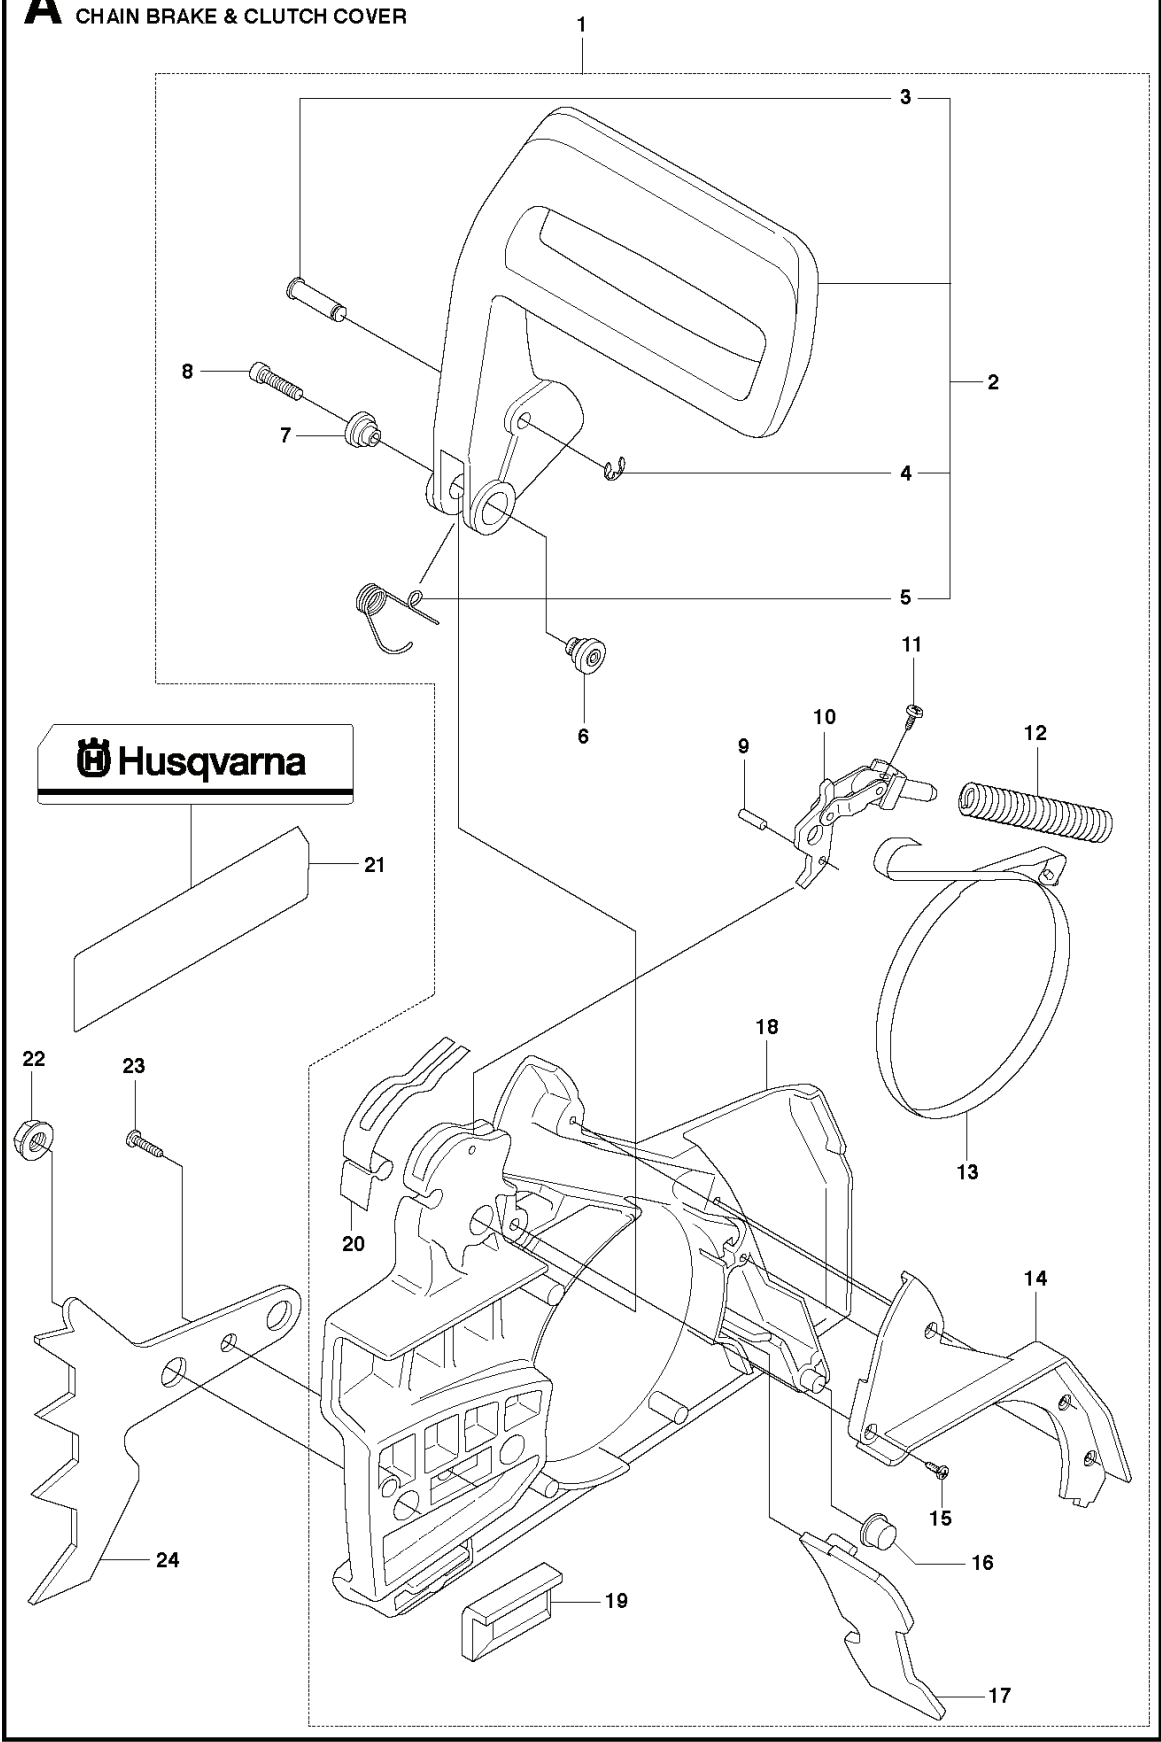

A 268
CHAIN BRAKE & CLUTCH COVER

REF.	PART NO.	DESCRIPTION	REMARK	QTY.	KIT
1	503736601	CLUTCH COVER ASSY		1	
2	503727401	HAND GUARD ASSY		1	1
3	503802701	PIVOT PIN		1	2.1
4	735310820	E-CLIP		1	2.1
5	506164801	POSITION SPRING		1	2.1
6	503520801	SHAFT		1	1
7	501768001	SHAFT		1	1
8	503202616	SCREW IHSCM		1	1
9	720123351	PARALLEL PIN		1	1
10	501875303	KNEE JOINT		1	1
11	503212810	SCREW CCRPANT		1	1
12	503709901	BRAKE SPRING		1	1
13	503704002	BRAKE BAND ASSY		1	1
14	503704701	LID		1	1
15	503212810	SCREW CCRPANT		4	1
16	503723101	BUSHING		1	1
17	503730501	CHIP GUARD		1	1
18	503704601	CLUTCH COVER		1	1
19	501517201	CHAIN GUIDE		1	1
20	501874701	SPRING		1	1
21	503768101	LABEL		1	
22	503220001	HEXAGON NUT		2	
23	725532755	SCREW IHSCM		1	
24	503590701	SPIKE		1