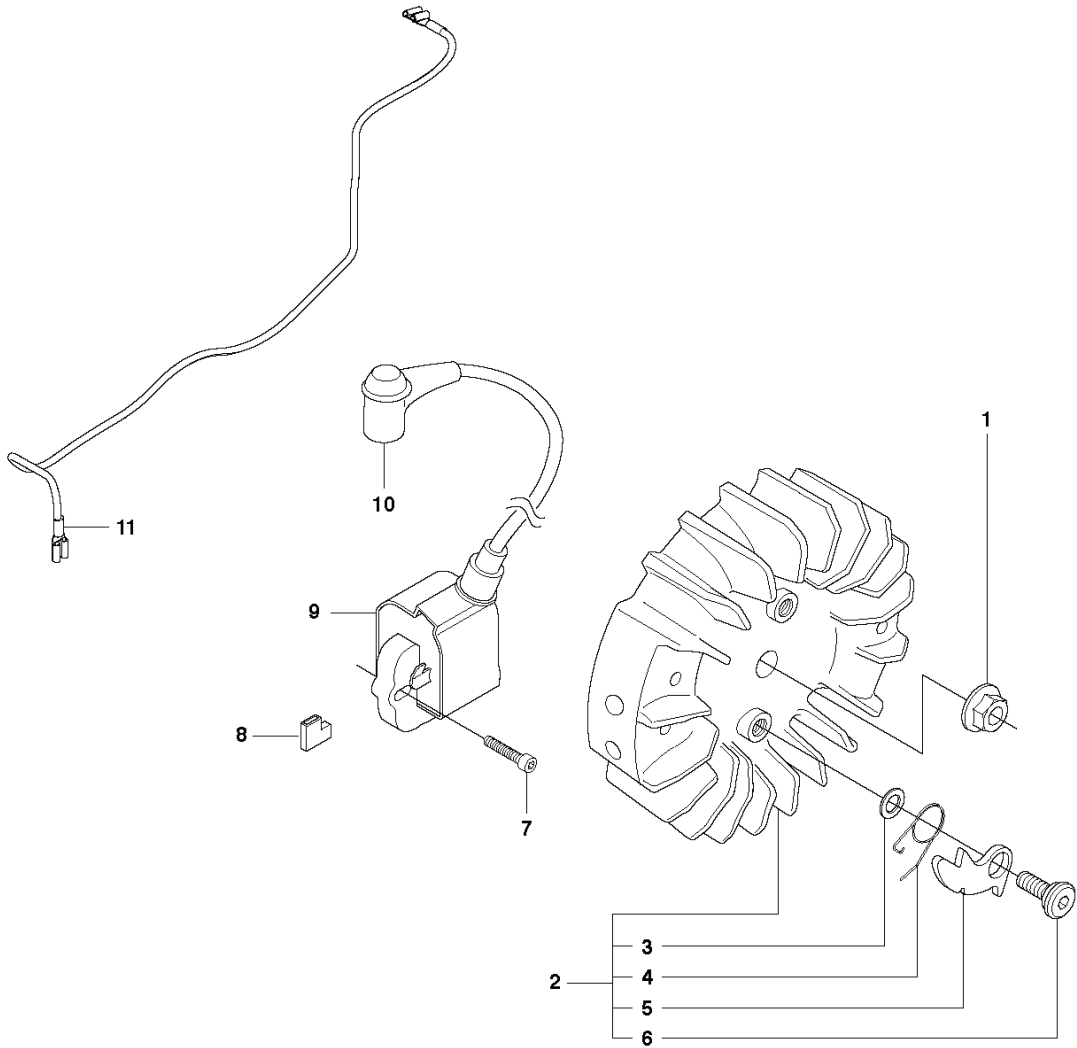

D 268
STARTER

14

Husqvarna

268

REF.	PART NO.	DESCRIPTION	REMARK	QTY.	KIT
1	503615571	STARTER ASSY		1	
2	503214972	SCREW IHSCFT		1	1
3	503234302	WASHER		1	1
4	503102405	STARTER PULLEY		1	1
5	503212806	SCREW CCRPANT		2	1
6	501529502	GUARD RING		1	1
7	501520402	RECOIL SPRING		1	1
8	501201502	STARTER ROPE		1	1
9	503543901	STARTER HANDLE		1	1
10	501630601	SLEEVE		1	1
11	503203416	SCREW CCRPANMO		4	1
12	503615601	STARTER HOUSING		1	1
13	501659201	AIR CONDUCTOR		1	1
14	503623902	LABEL		1	

K 268
CRANKCASE

REF.	PART NO.	DESCRIPTION	REMARK	QTY.	KIT
1	501779901	CRANKCASE ASSY		1	
2	503445701	SPIKE		1	
3	503590801	SPIKE		1	
4	501528101	SPIKE		1	
5	725533755	SCREW IHSCM		4	
6	725533155	SCREW IHSCM		1	
7	503697601	GROMMET		1	
8	501527902	CHOKE CONTROL		1	
9	725529356	SCREW IHSCM		1	
10	503230001	WASHER		1	
11	503446401	BASE		1	
12	501527801	GROMMET		1	
13	501815701	BAR BOLT		2	1
14	503668403	TANK VENT ASSY		1	
15	720130710	PARALLEL PIN		2	1
16	501537101	CHAIN TENSIONER KIT		1	
17	503535801	CHAIN CATCHER		1	
18	725532755	SCREW IHSCM		1	
19	503230042	WASHER		1	
20	501517201	CHAIN GUIDE		1	
21	725534155	SCREW IHSCM		2	
22	501814801	PROTECTIVE PLATE		1	
23	503279004	PLUG		1	
24	503445001	BELLOWS		1	
25	503212806	SCREW CCRPANT		1	
26	503717901	STOP SWITCH		1	
27	501779901	CRANKCASE ASSY		1	
28	725532755	SCREW IHSCM		6	
29	503260204	SEALING RING		1	
30	501626602	TANK		1	
31	503578901	HOLDER		1	30
32	501626801	GASKET		1	30
33	501522604	GASKET KIT		1	

E 268
ELECTRICAL

REF.	PART NO.	DESCRIPTION	REMARK	QTY.	KIT
1	503220401	NUT		1	
2	537051602	FLYWHEEL ASSY		1	
3	501673501	SPRING		2	2
4	503230042	WASHER		2	2
5	501673201	PAWL		2	2
6	501819901	SCREW		2	2
7	503202520	SCREW IHSCM		2	
8	503237202	INSULATING CAP		1	
9	587329601	IGNITION MODULE		1	
10	501485402	SPARK PLUG CAP		1	
11	501839801	CABLE		1	