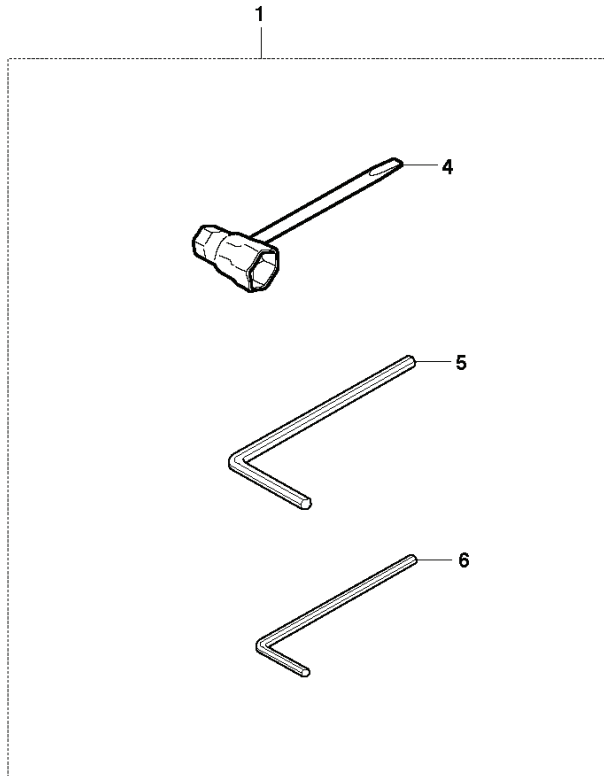

P Tillbehör
Accessories
Zubehöre
Accessoires
Accesorios

REF.	PART NO.	DESCRIPTION	REMARK	QTY.	KIT
1	503558501	TOOL		1	
2	503621201	GREASE		1	
3	501911401	GREASE GUN		1	
4	501691701	COMBINATION WRENCH		1	1
5	503558602	SPANNER		1	1
6	503558601	SPANNER		1	1