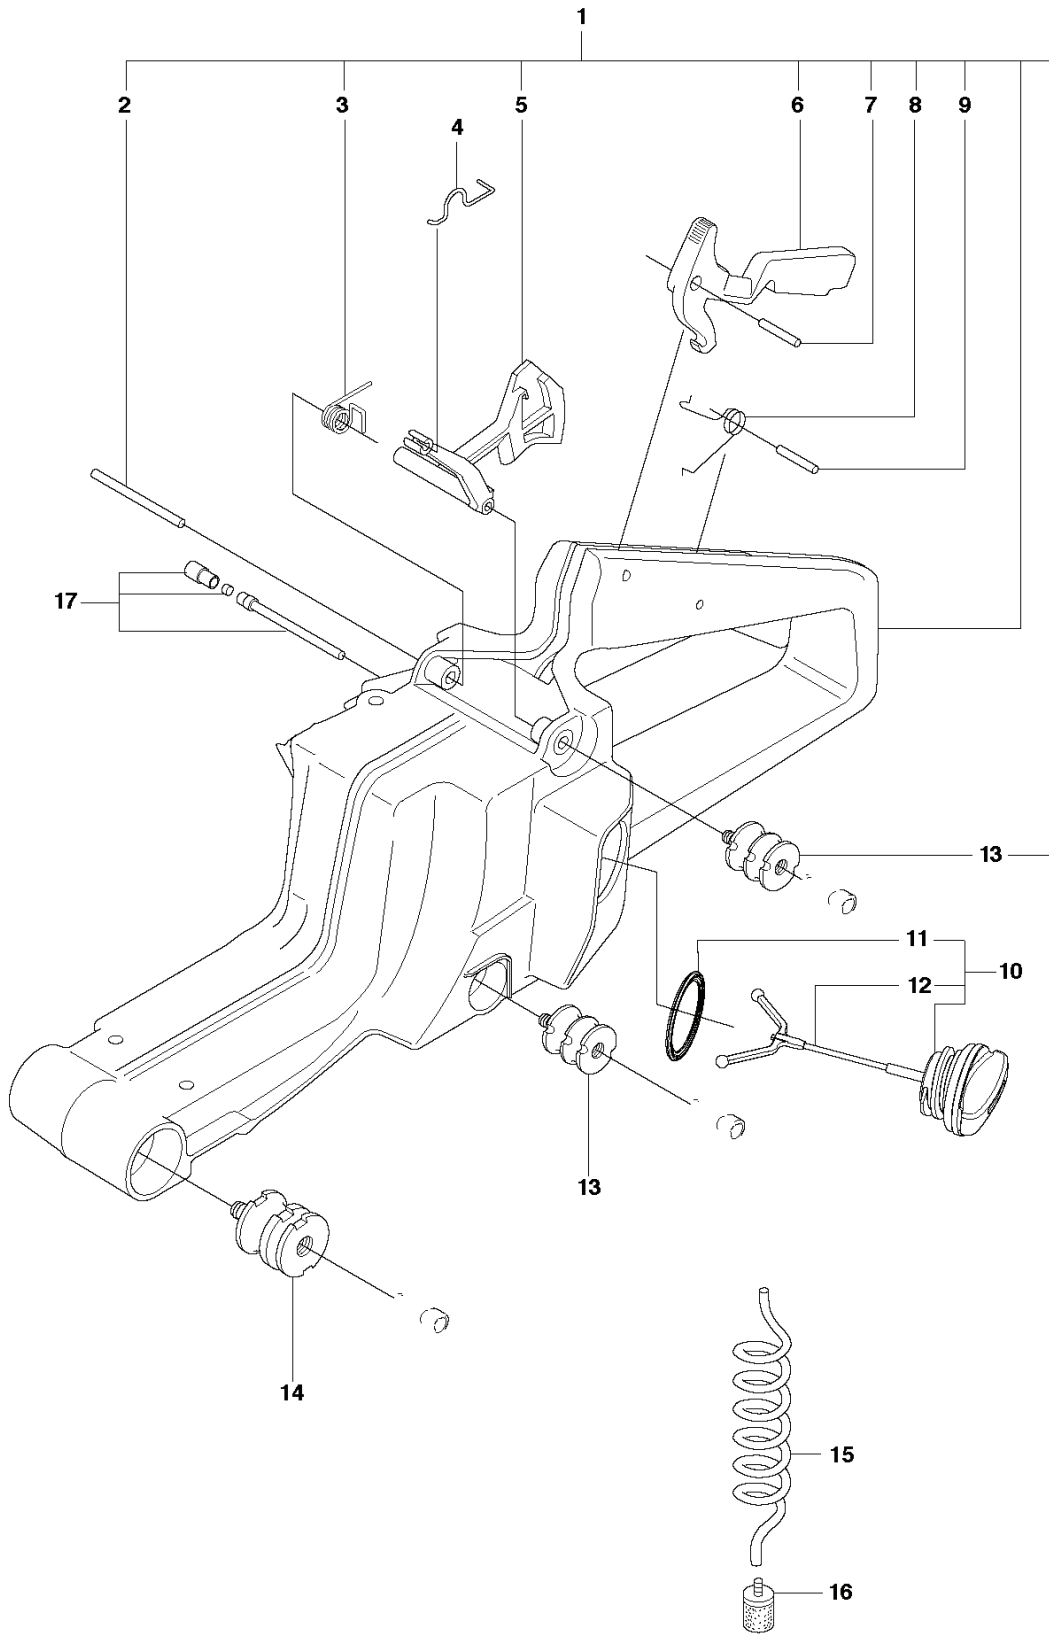

268, 20173200001-20182199999

SPARE PARTS LIST

J 268
CRANKSHAFT

REF.	PART NO.	DESCRIPTION	REMARK	QTY.	KIT
1	503613371	CRANKSHAFT ASSY		1	
2	544068601	BALL BEARING		2	1
3	577572401	NEEDLE BEARING		1	1
4	503220401	NUT		1	

C 268
COVER

5 **268**
Husqvarna

REF.	PART NO.	DESCRIPTION	REMARK	QTY.	KIT
1	503406002	CYLINDER COVER ASSY		1	
2	503203228	SCREW		4	1
3	503405901	WINTER PLUG		1	1
4	503987401	LABEL		1	1
6	503662810	DECAL		1	

H1 268
CYLINDER PISTON

REF.	PART NO.	DESCRIPTION	REMARK	QTY.	KIT
1	544222902	CYLINDER ASSY	ø 50	1	
2	503405401	GASKET		1	
3	503715301	DECOMPRESSION VALVE		1	
4	501515401	SUPPORT		1	
5	503216025	SCREW		4	
6	503235108	SPARK PLUG		1	
7	501512204	GASKET		1	
8	544223903	PISTON ASSY	ø 50	1	1
9	503289017	PISTON RING		1	8.1
10	737431200	SNAP RING		2	8.1
11	577572401	NEEDLE BEARING		1	1

L 268
HANDLE & CONTROLS

REF.	PART NO.	DESCRIPTION	REMARK	QTY.	KIT
1	501699010	FUEL TANK ASSY		1	
2	501519702	ROD		1	1
3	501528801	RECOIL SPRING		1	1
4	503445801	THROTTLE WIRE		1	
5	501518002	THROTTLE LEVER		1	1
6	501518102	THROTTLE LOCKOUT		1	1
7	721421226	SPRING PIN		1	1
8	501424101	SPRING		1	1
9	721421226	SPRING PIN		1	1
10	501431402	TANK CAP ASSY		1	
11	501278201	GASKET		1	
12	503578901	HOLDER		1	
13	501773401	ANTIVIBRATION ELEMENT	Soft. 2 pcs included in kit 1	4	1
13	501628701	ANTIVIBRATION ELEMENT	Hard	4	
14	501773501	ANTIVIBRATION ELEMENT	Soft	2	
14	501699401	ANTIVIBRATION ELEMENT	Hard	2	
15	581756201	FUEL HOSE		1	
16	503443201	FUEL FILTER		1	
17	501629601	TANK VENT		1	