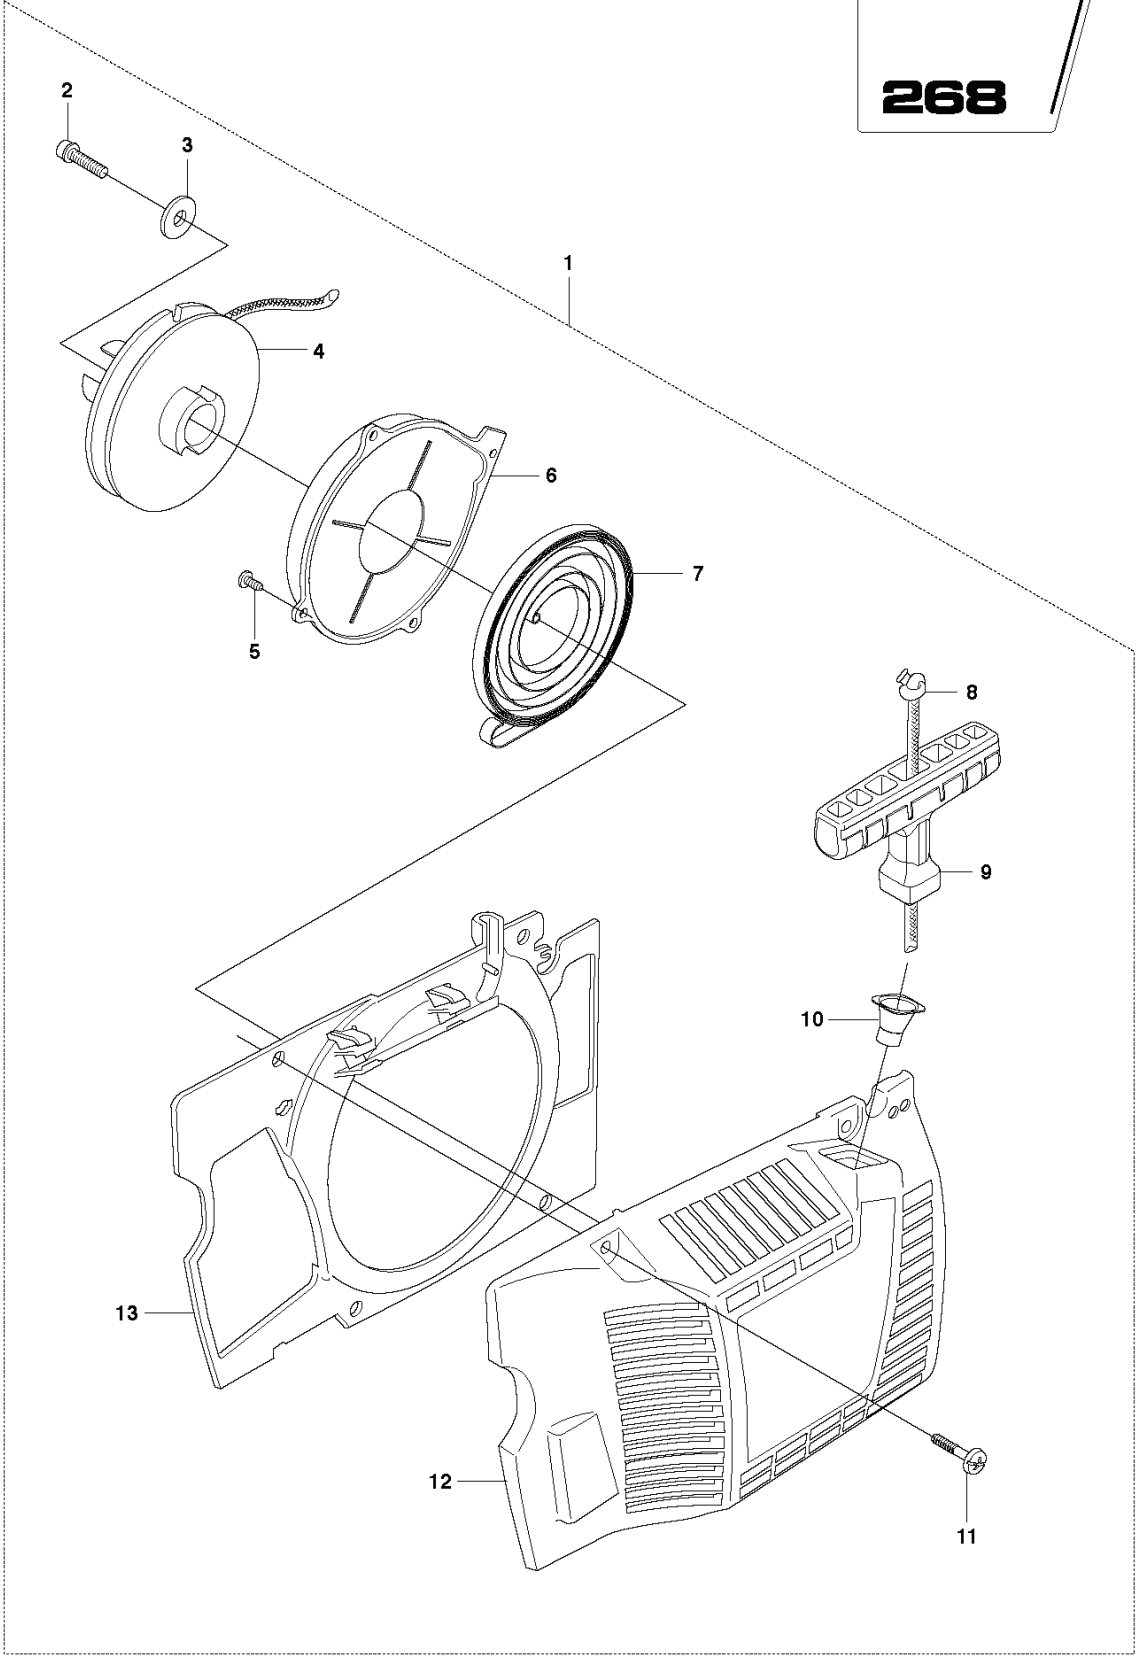

C 268
COVER

5 **268**
Husqvarna

REF.	PART NO.	DESCRIPTION	REMARK	QTY.	KIT
1	503406002	CYLINDER COVER ASSY		1	
2	503203228	SCREW		4	1
3	503405901	WINTER PLUG		1	1
4	503987401	LABEL		1	1
6	503662810	DECAL		1	

H1 268
CYLINDER PISTON

REF.	PART NO.	DESCRIPTION	REMARK	QTY.	KIT
1	544222902	CYLINDER ASSY	ø 50	1	
2	503405401	GASKET		1	
3	503715301	DECOMPRESSION VALVE		1	
4	501515401	SUPPORT		1	
5	503216025	SCREW		4	
6	503235108	SPARK PLUG		1	
7	501512204	GASKET		1	
8	544223903	PISTON ASSY	ø 50	1	1
9	503289017	PISTON RING		1	8.1
10	737431200	SNAP RING		2	8.1
11	577572401	NEEDLE BEARING		1	1

L 268
HANDLE & CONTROLS

REF.	PART NO.	DESCRIPTION	REMARK	QTY.	KIT
1	501699010	FUEL TANK ASSY		1	
2	501519702	ROD		1	1
3	501528801	RECOIL SPRING		1	1
4	503445801	THROTTLE WIRE		1	
5	501518002	THROTTLE LEVER		1	1
6	501518102	THROTTLE LOCKOUT		1	1
7	721421226	SPRING PIN		1	1
8	501424101	SPRING		1	1
9	721421226	SPRING PIN		1	1
10	501431402	TANK CAP ASSY		1	
11	501278201	GASKET		1	
12	503578901	HOLDER		1	
13	501773401	ANTIVIBRATION ELEMENT	Soft. 2 pcs included in kit 1	4	1
13	501628701	ANTIVIBRATION ELEMENT	Hard	4	
14	501773501	ANTIVIBRATION ELEMENT	Soft	2	
14	501699401	ANTIVIBRATION ELEMENT	Hard	2	
15	581756201	FUEL HOSE		1	
16	503443201	FUEL FILTER		1	
17	501629601	TANK VENT		1	

D 268
STARTER

14

Husqvarna

268

REF.	PART NO.	DESCRIPTION	REMARK	QTY.	KIT
1	503615571	STARTER ASSY		1	
2	503214972	SCREW IHSCFT		1	1
3	503234302	WASHER		1	1
4	503102405	STARTER PULLEY		1	1
5	503212806	SCREW CCRPANT		2	1
6	501529502	GUARD RING		1	1
7	501520402	RECOIL SPRING		1	1
8	501201502	STARTER ROPE		1	1
9	503543901	STARTER HANDLE		1	1
10	501630601	SLEEVE		1	1
11	503203416	SCREW CCRPANMO		4	1
12	503615601	STARTER HOUSING		1	1
13	501659201	AIR CONDUCTOR		1	1
14	503623902	LABEL		1	