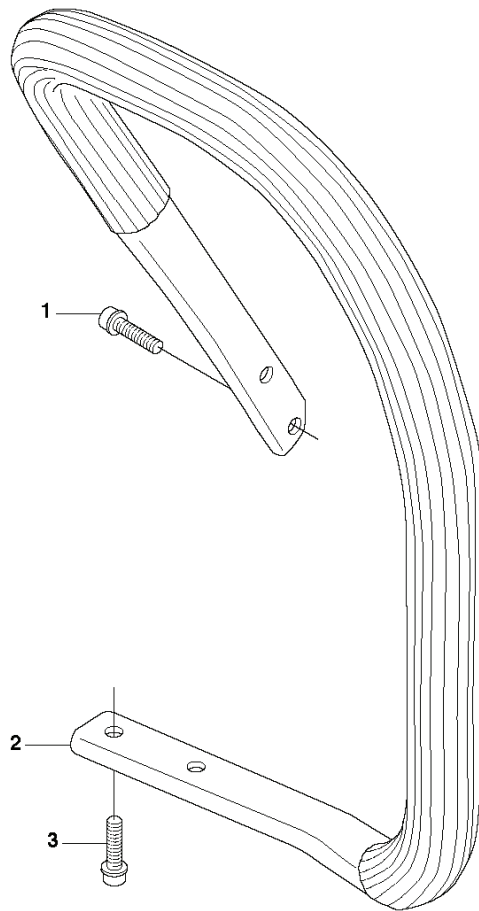

M 268
HANDLE

REF.	PART NO.	DESCRIPTION	REMARK	QTY.	KIT
1	503210622	SCREW IHSCT		2	
2	501534503	FRONT HANDLE ASSY		1	
3	503210622	SCREW IHSCT		2