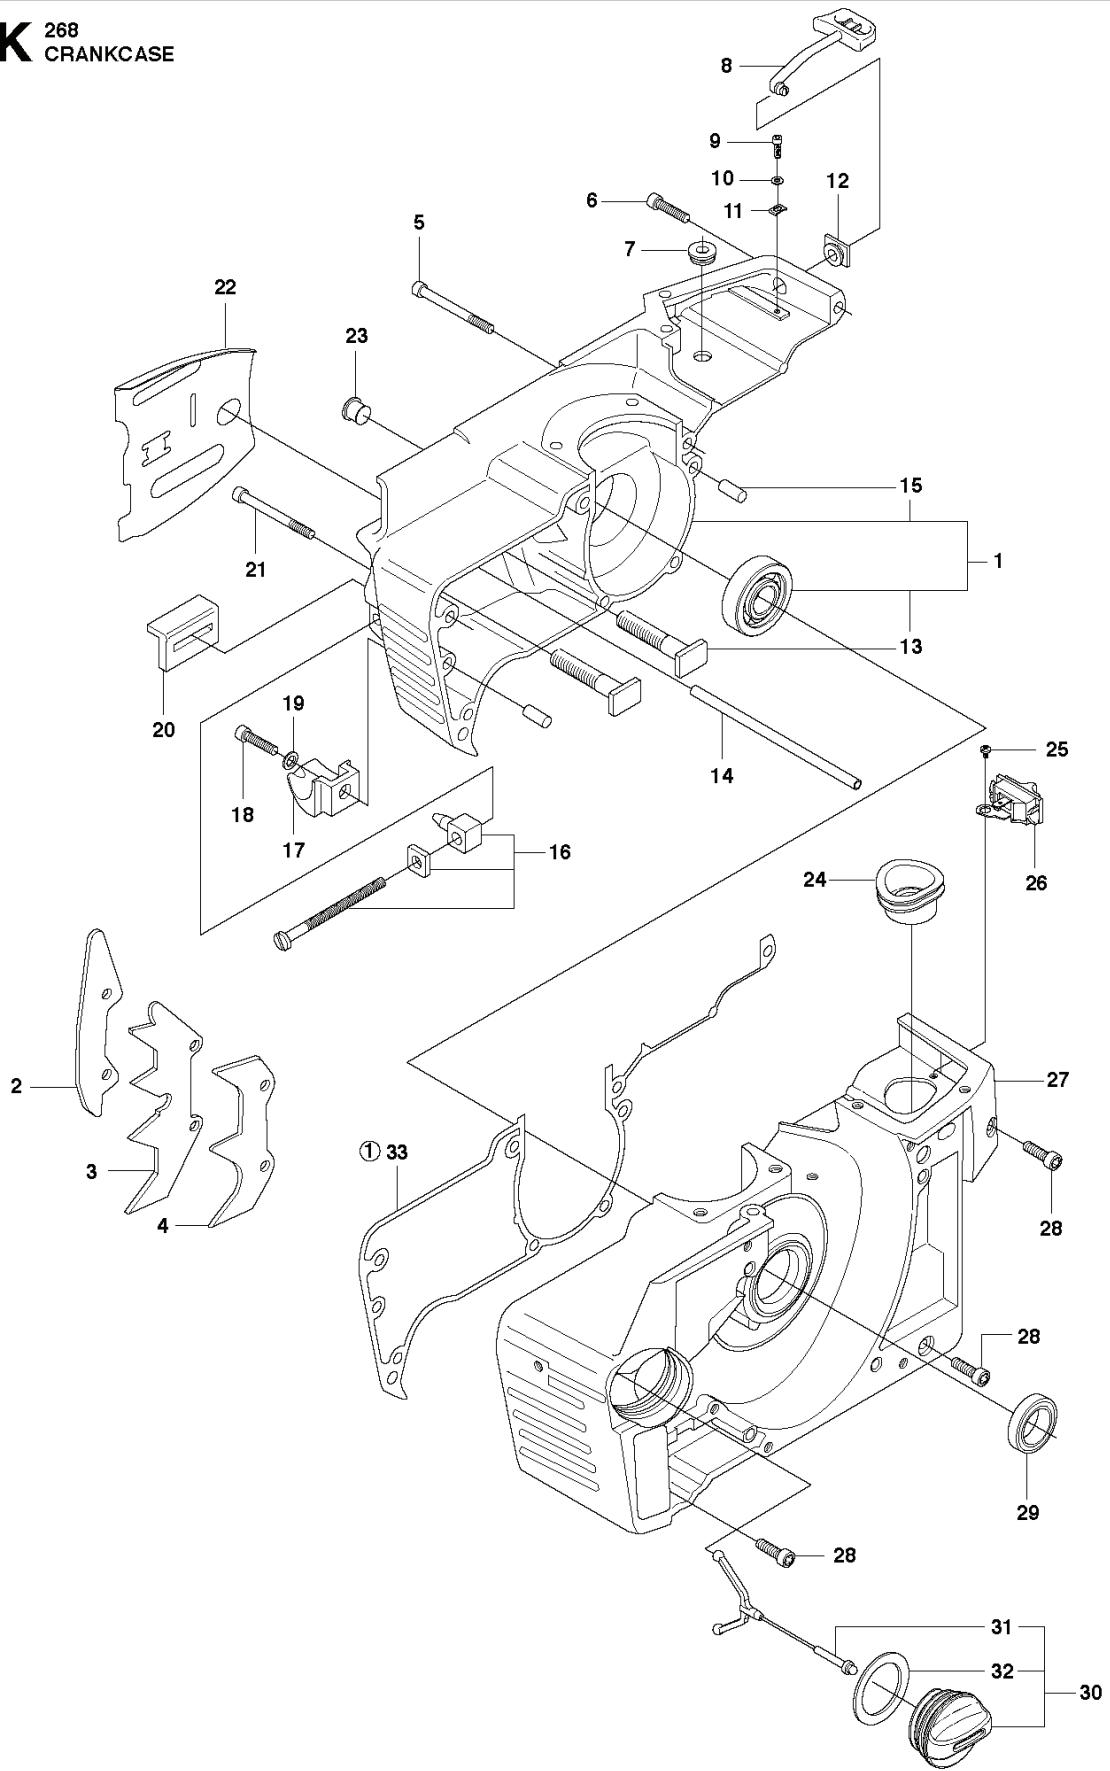

C 268
COVER

5 **268**
Husqvarna

REF.	PART NO.	DESCRIPTION	REMARK	QTY.	KIT
1	503406002	CYLINDER COVER ASSY		1	
2	503203228	SCREW		4	1
3	503405901	WINTER PLUG		1	1
4	503987401	LABEL		1	1
6	503662810	DECAL		1	

D 268
STARTER

14

Husqvarna

268

REF.	PART NO.	DESCRIPTION	REMARK	QTY.	KIT
1	503615571	STARTER ASSY		1	
2	503214972	SCREW IHSCFT		1	1
3	503234302	WASHER		1	1
4	503102405	STARTER PULLEY		1	1
5	503212806	SCREW CCRPANT		2	1
6	501529502	GUARD RING		1	1
7	501520402	RECOIL SPRING		1	1
8	501201502	STARTER ROPE		1	1
9	503543901	STARTER HANDLE		1	1
10	501630601	SLEEVE		1	1
11	503203416	SCREW CCRPANMO		4	1
12	503615601	STARTER HOUSING		1	1
13	501659201	AIR CONDUCTOR		1	1
14	503623902	LABEL		1	

K 268
CRANKCASE

REF.	PART NO.	DESCRIPTION	REMARK	QTY.	KIT
1	501779901	CRANKCASE ASSY		1	
2	503445701	SPIKE		1	
3	503590801	SPIKE		1	
4	501528101	SPIKE		1	
5	725533755	SCREW IHSCM		4	
6	725533155	SCREW IHSCM		1	
7	503697601	GROMMET		1	
8	501527902	CHOKE CONTROL		1	
9	725529356	SCREW IHSCM		1	
10	503230001	WASHER		1	
11	503446401	BASE		1	
12	501527801	GROMMET		1	
13	501815701	BAR BOLT		2	1
14	503668403	TANK VENT ASSY		1	
15	720130710	PARALLEL PIN		2	1
16	501537101	CHAIN TENSIONER KIT		1	
17	503535801	CHAIN CATCHER		1	
18	725532755	SCREW IHSCM		1	
19	503230042	WASHER		1	
20	501517201	CHAIN GUIDE		1	
21	725534155	SCREW IHSCM		2	
22	501814801	PROTECTIVE PLATE		1	
23	503279004	PLUG		1	
24	503445001	BELLOWS		1	
25	503212806	SCREW CCRPANT		1	
26	503717901	STOP SWITCH		1	
27	501779901	CRANKCASE ASSY		1	
28	725532755	SCREW IHSCM		6	
29	503260204	SEALING RING		1	
30	501626602	TANK		1	
31	503578901	HOLDER		1	30
32	501626801	GASKET		1	30
33	501522604	GASKET KIT		1	