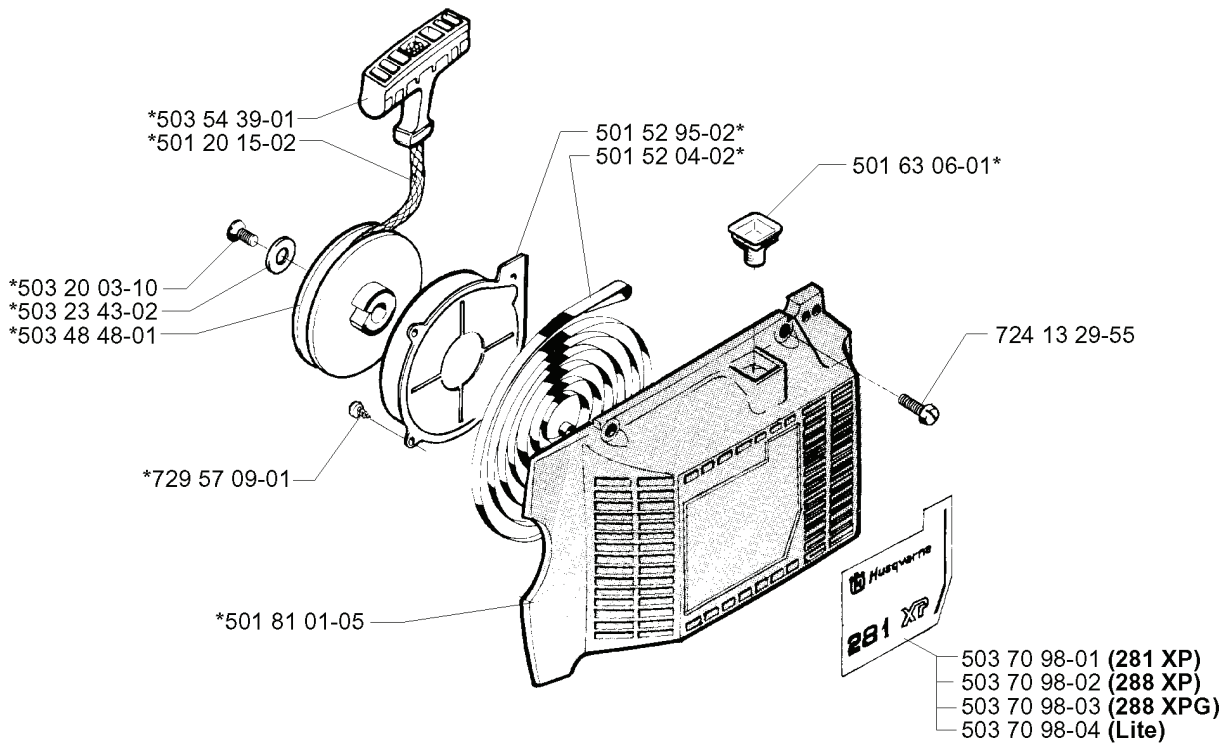

*compl 501 81 00-06