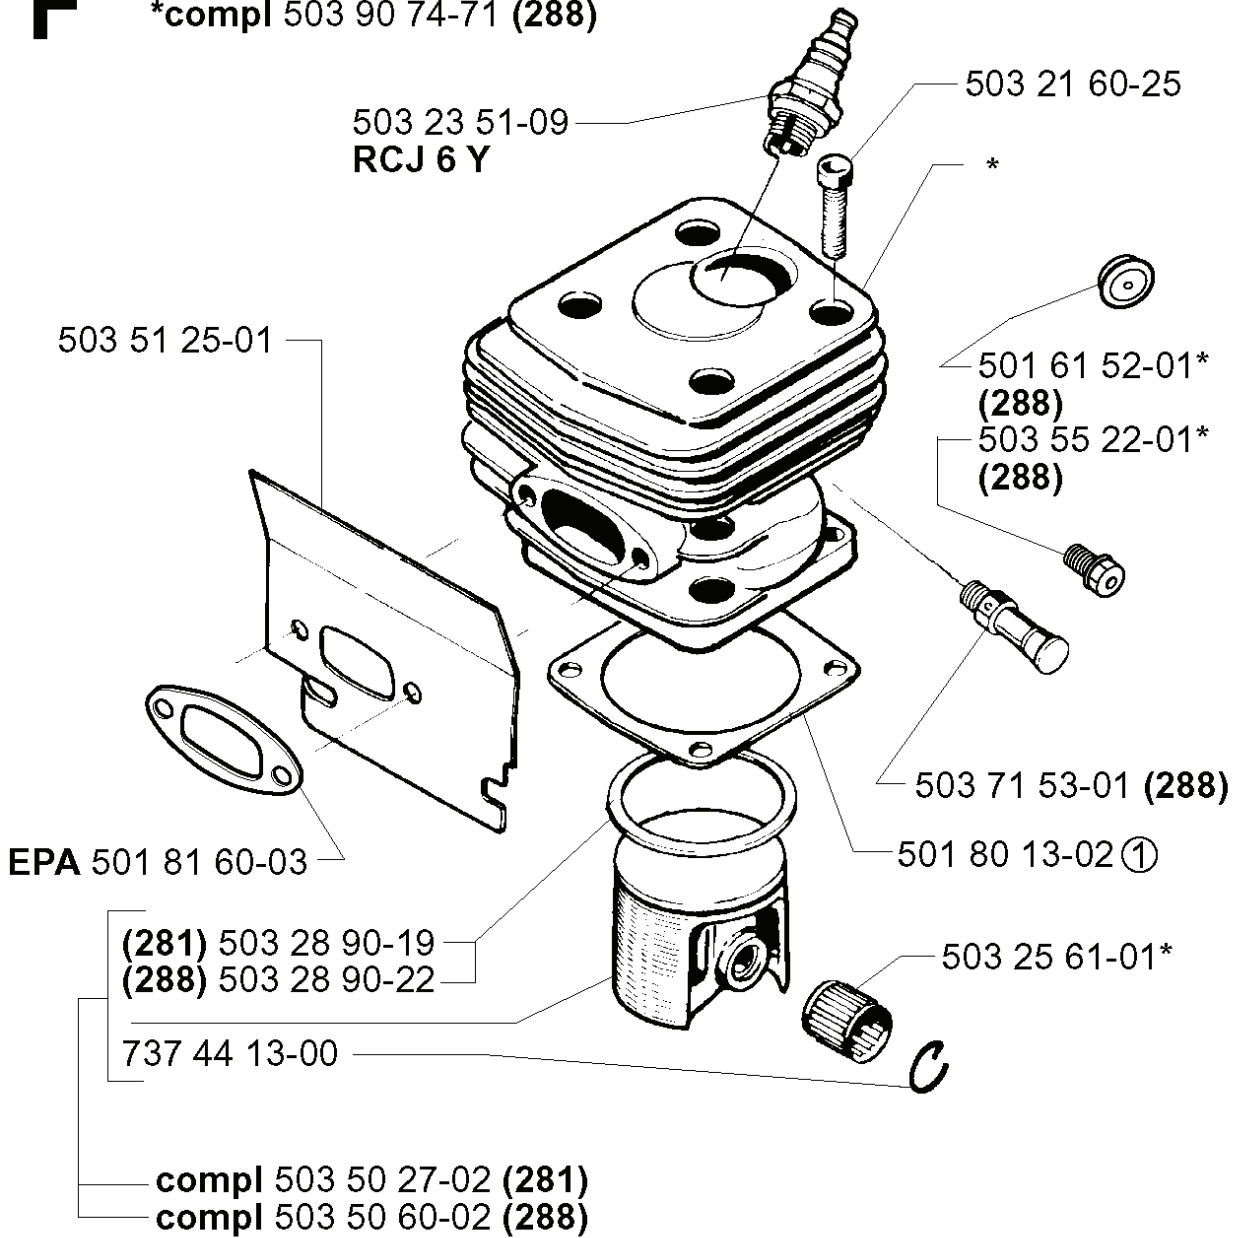

# **SPARE PARTS LIST**

**F**

**\*compl 503 50 29-01 (281)**  
**\*compl 503 90 74-71 (288)**

REF.	PART NO.	DESCRIPTION	REMARK	QTY.	KIT
5035029-01	503502901	CYLINDER ASSY	281	1	
5039074-71	503907471	CYLINDER ASSY	288	1	
5032351-09	503235109	SPARK PLUG	RCJ6Y	1	
5035125-01	503512501	HEAT DEFLECTOR		1	
5018160-03	501816003	GASKET	EPA	1	
5032890-19	503289019	PISTON RING	281	1	
5032890-22	503289022	PISTON RING	288	1	
7374413-00	737441300	CIRCLIP		1	
5035027-02	503502702	PISTON ASSY	281	1	
5035060-02	503506002	PISTON ASSY	288	1	
5032561-01	503256101	NEEDLE BEARING		1	
5018013-02	501801302	GASKET		1	
5037153-01	503715301	DECOMPRESSION VALVE	288	1	
5035522-01	503552201	PLUG	288	1	
5016152-01	501615201	PLUG	288	1	
5032160-25	503216025	SCREW		1	

Q

Up to 3340001-281  
Up to 3350001-288  
(1993)

Up to 3340001-281  
Up to 3350001-288 (1993)

Up to 4220001-281  
Up to 4250001-288  
(1994)

---

REF.	PART NO.	DESCRIPTION	REMARK	QTY.	KIT
501 80 30-01	501803001	GEAR WHEEL		1	
501 59 80-02	501598002	RIM	3/8X7	1	
501 59 77-03	501597703	CLUTCH DRUM		1	
501 29 37-01	501293701	PUMP PISTON		1	
503 47 18-01	503471801	CLUTCH SPRING		1	
503 57 52-01	503575201	LID		1	
503 57 93-01	503579301	CLUTCH COVER		1	
503 57 22-01	503572201	BRAKE BAND		1	
721 42 52-50	721425250	SPRING PIN		1	
503 64 49-01	503644901	BRAKE SPRING		1	