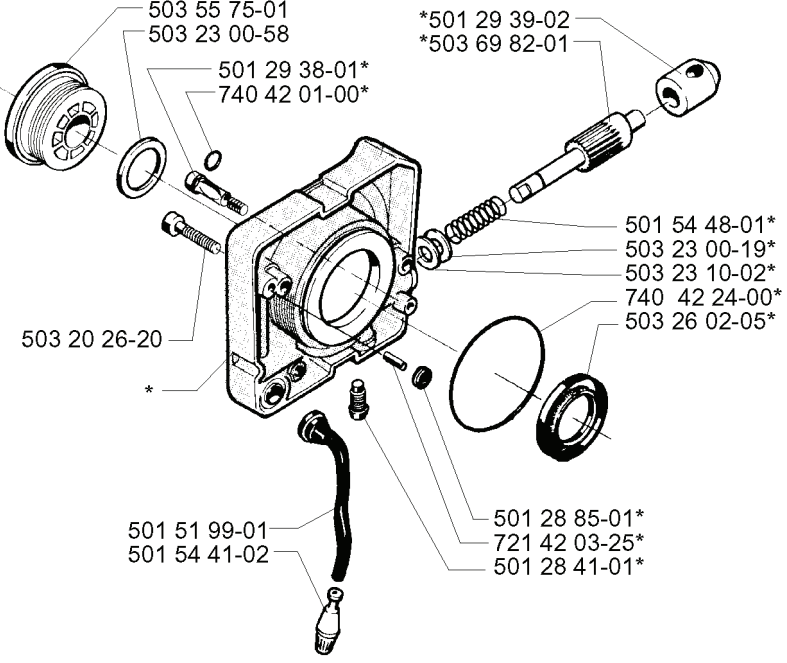

Q

Up to 3340001-281  
Up to 3350001-288  
(1993)

Up to 3340001-281  
Up to 3350001-288 (1993)

Up to 4220001-281  
Up to 4250001-288  
(1994)

---

REF.	PART NO.	DESCRIPTION	REMARK	QTY.	KIT
501 80 30-01	501803001	GEAR WHEEL		1	
501 59 80-02	501598002	RIM	3/8X7	1	
501 59 77-03	501597703	CLUTCH DRUM		1	
501 29 37-01	501293701	PUMP PISTON		1	
503 47 18-01	503471801	CLUTCH SPRING		1	
503 57 52-01	503575201	LID		1	
503 57 93-01	503579301	CLUTCH COVER		1	
503 57 22-01	503572201	BRAKE BAND		1	
721 42 52-50	721425250	SPRING PIN		1	
503 64 49-01	503644901	BRAKE SPRING		1	

**B**

\*compl 503 69 81-01

 compl 503 70 15-02

503 14 51-01

(3/8"x7) 501 59 80-02  
503 25 30-01

compl 503 62 59-03 (3/8"x7) 

503 55 75-01  
503 23 00-58

\*501 29 39-02  
\*503 69 82-01

501 29 38-01\*  
740 42 01-00\*

503 20 26-20

501 54 48-01\*  
503 23 00-19\*  
503 23 10-02\*  
740 42 24-00\*  
503 26 02-05\*

501 51 99-01  
501 54 41-02

501 28 85-01\*  
721 42 03-25\*  
501 28 41-01\*

REF.	PART NO.	DESCRIPTION	REMARK	QTY.	KIT
5036981-01	503698101	OIL PUMP ASSY		1	
5037015-02	503701502	CLUTCH ASSY		1	
5031451-01	503145101	CLUTCH SPRING		1	
5015980-02	501598002	RIM	3/8X7	1	
5032530-01	503253001	NEEDLE BEARING		1	
5036259-03	503625903	CLUTCH DRUM ASSY	3/8X7	1	
5015441-02	501544102	OIL SCREEN		1	
5015199-01	501519901	OIL HOSE		1	
5032026-20	503202620	SCREW IHSCM		1	
7404201-00	740420100	O-RING		1	
5012938-01	501293801	ADJUSTMENT SCREW		1	
5032300-58	503230058	WASHER		1	
5035575-01	503557501	GEAR WHEEL		1	
5012939-02	501293902	BUSHING		1	
5036982-01	503698201	PUMP PISTON		1	
5012885-01	501288501	SEAL		1	
7214203-25	721420325	PINNE FRP-LS3X6 OXSV		1	
5012841-01	501284101	SCREW		1	
5032602-05	503260205	SEALING RING		1	
7404224-00	740422400	O-RING		1	
5032310-02	503231002	WASHER		1	
5032300-19	503230019	WASHER		1	
5015448-01	501544801	SPRING		1	