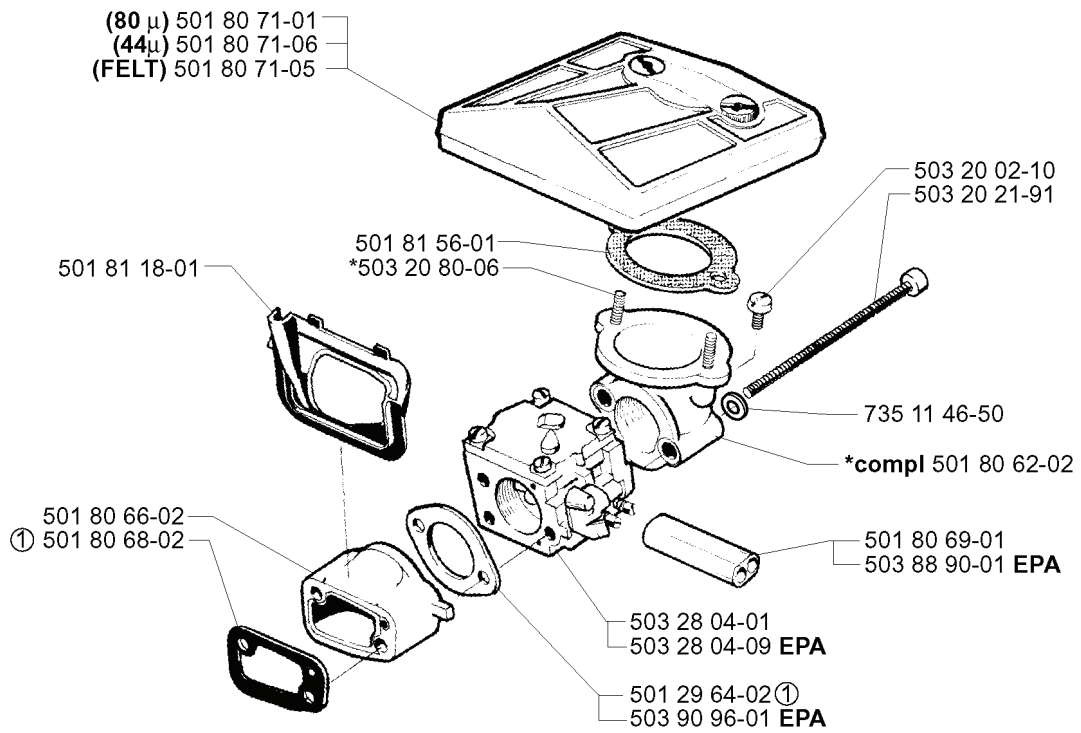

H

*compl 000 00 00-00