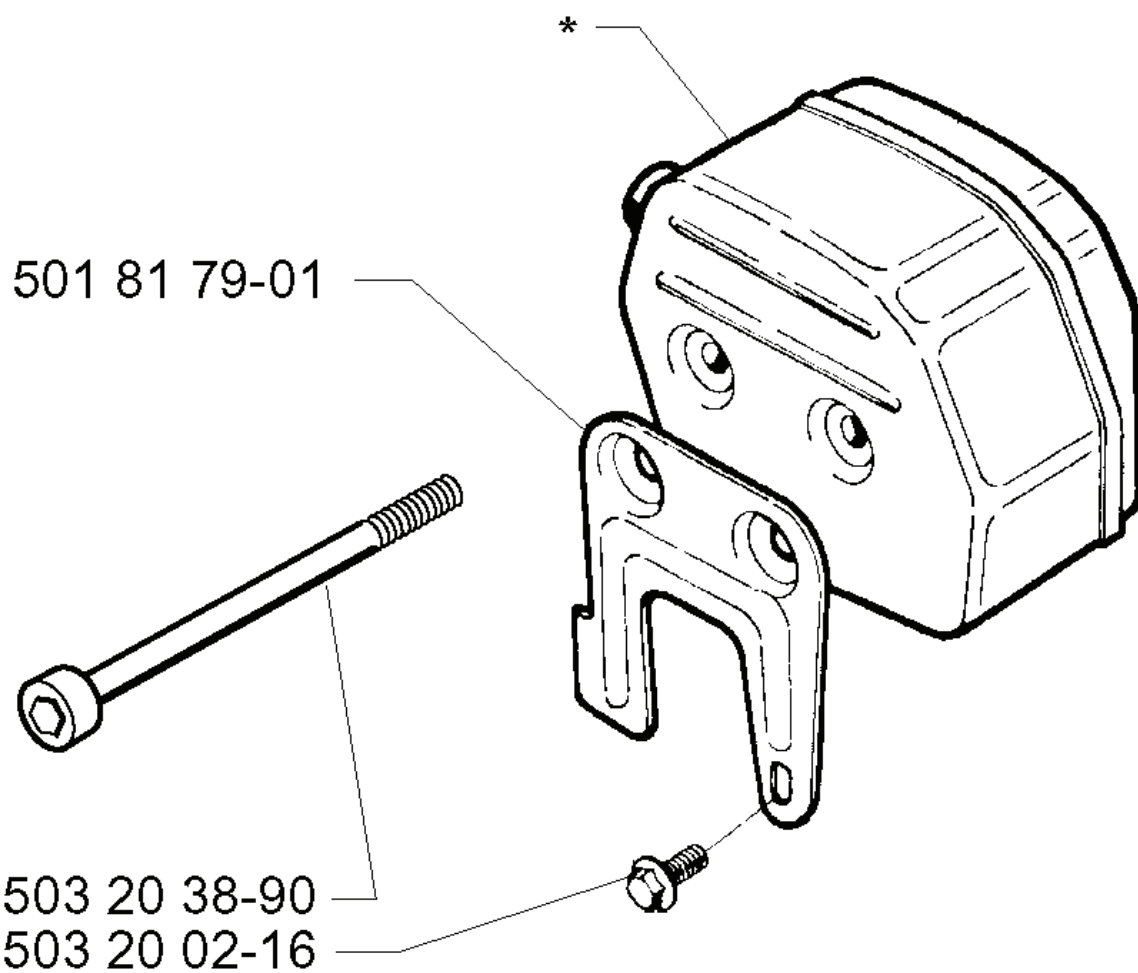

E

*compl 501 81 68-01 (Tube)

*compl 501 81 68-02 (DJ)