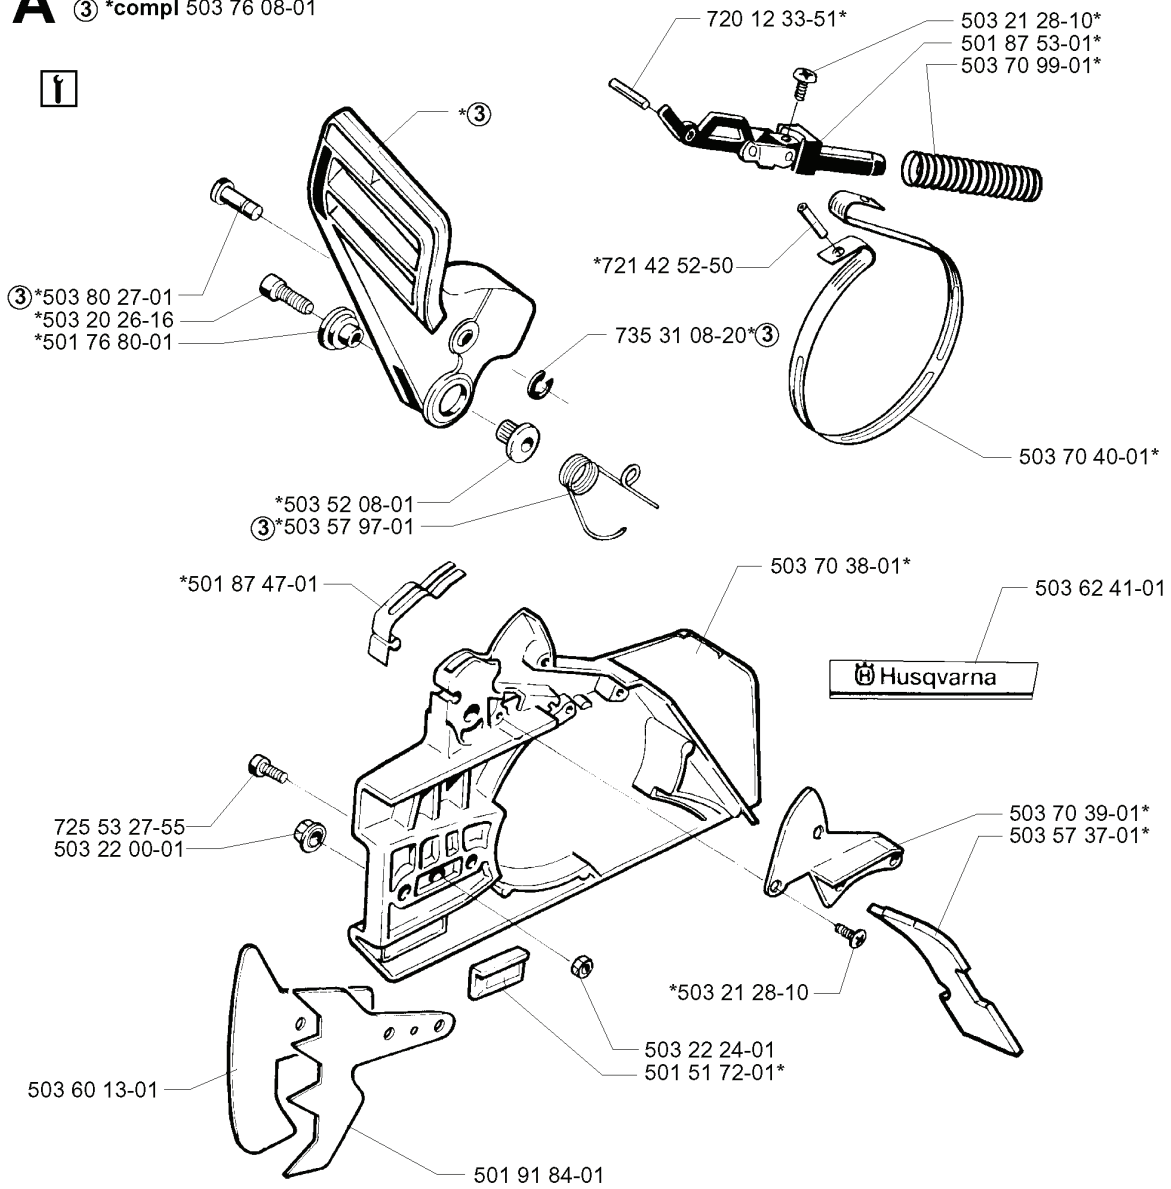

A *compl 503 74 67-02
③ *compl 503 76 08-01