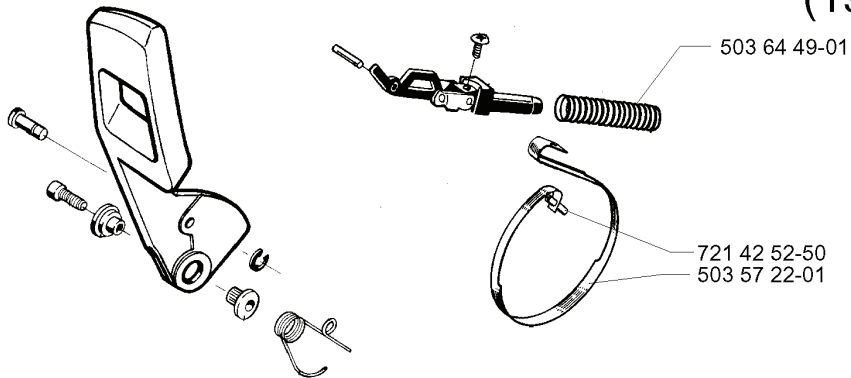

# **SPARE PARTS LIST**

**F**

**\*compl 503 50 29-01 (281)**  
**\*compl 503 90 74-71 (288)**

REF.	PART NO.	DESCRIPTION	REMARK	QTY.	KIT
5035029-01	503502901	CYLINDER ASSY	281	1	
5039074-71	503907471	CYLINDER ASSY	288	1	
5032351-09	503235109	SPARK PLUG	RCJ6Y	1	
5035125-01	503512501	HEAT DEFLECTOR		1	
5018160-03	501816003	GASKET	EPA	1	
5032890-19	503289019	PISTON RING	281	1	
5032890-22	503289022	PISTON RING	288	1	
7374413-00	737441300	CIRCLIP		1	
5035027-02	503502702	PISTON ASSY	281	1	
5035060-02	503506002	PISTON ASSY	288	1	
5032561-01	503256101	NEEDLE BEARING		1	
5018013-02	501801302	GASKET		1	
5037153-01	503715301	DECOMPRESSION VALVE	288	1	
5035522-01	503552201	PLUG	288	1	
5016152-01	501615201	PLUG	288	1	
5032160-25	503216025	SCREW		1	

Q

Up to 3340001-281  
Up to 3350001-288  
(1993)

Up to 3340001-281  
Up to 3350001-288 (1993)

Up to 4220001-281  
Up to 4250001-288  
(1994)

---

REF.	PART NO.	DESCRIPTION	REMARK	QTY.	KIT
501 80 30-01	501803001	GEAR WHEEL		1	
501 59 80-02	501598002	RIM	3/8X7	1	
501 59 77-03	501597703	CLUTCH DRUM		1	
501 29 37-01	501293701	PUMP PISTON		1	
503 47 18-01	503471801	CLUTCH SPRING		1	
503 57 52-01	503575201	LID		1	
503 57 93-01	503579301	CLUTCH COVER		1	
503 57 22-01	503572201	BRAKE BAND		1	
721 42 52-50	721425250	SPRING PIN		1	
503 64 49-01	503644901	BRAKE SPRING		1	