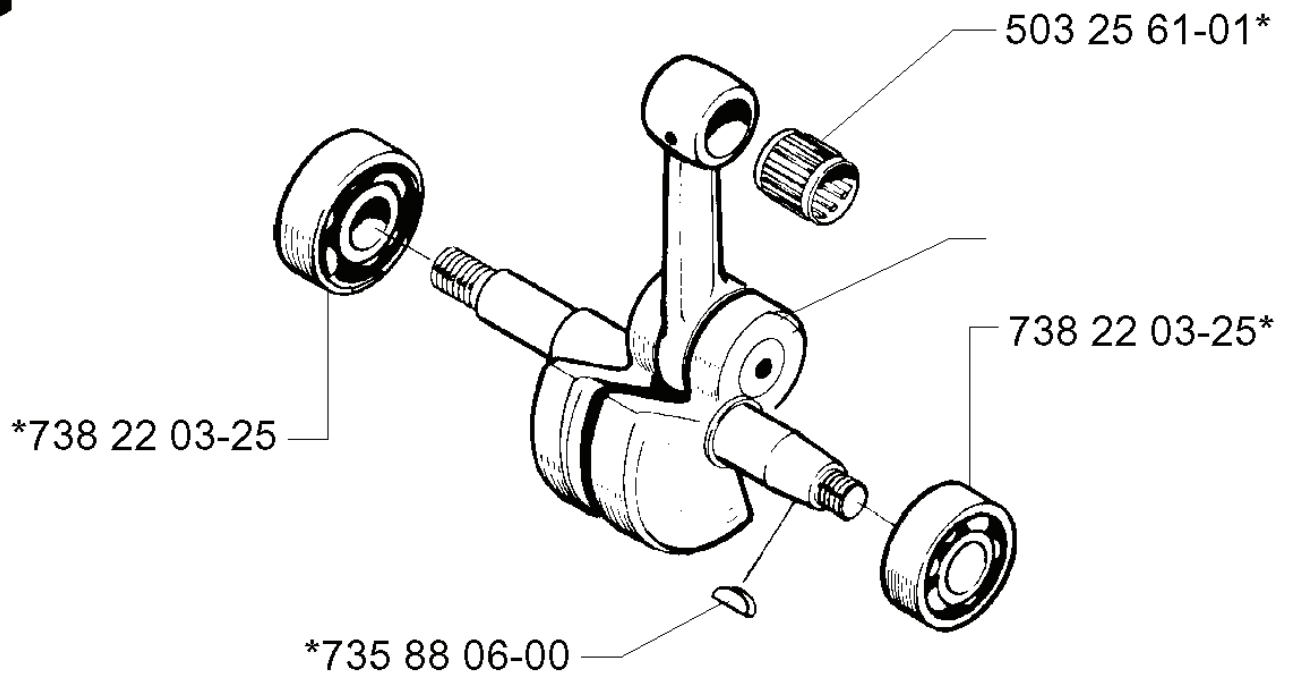

G

*compl 501 81 49-01