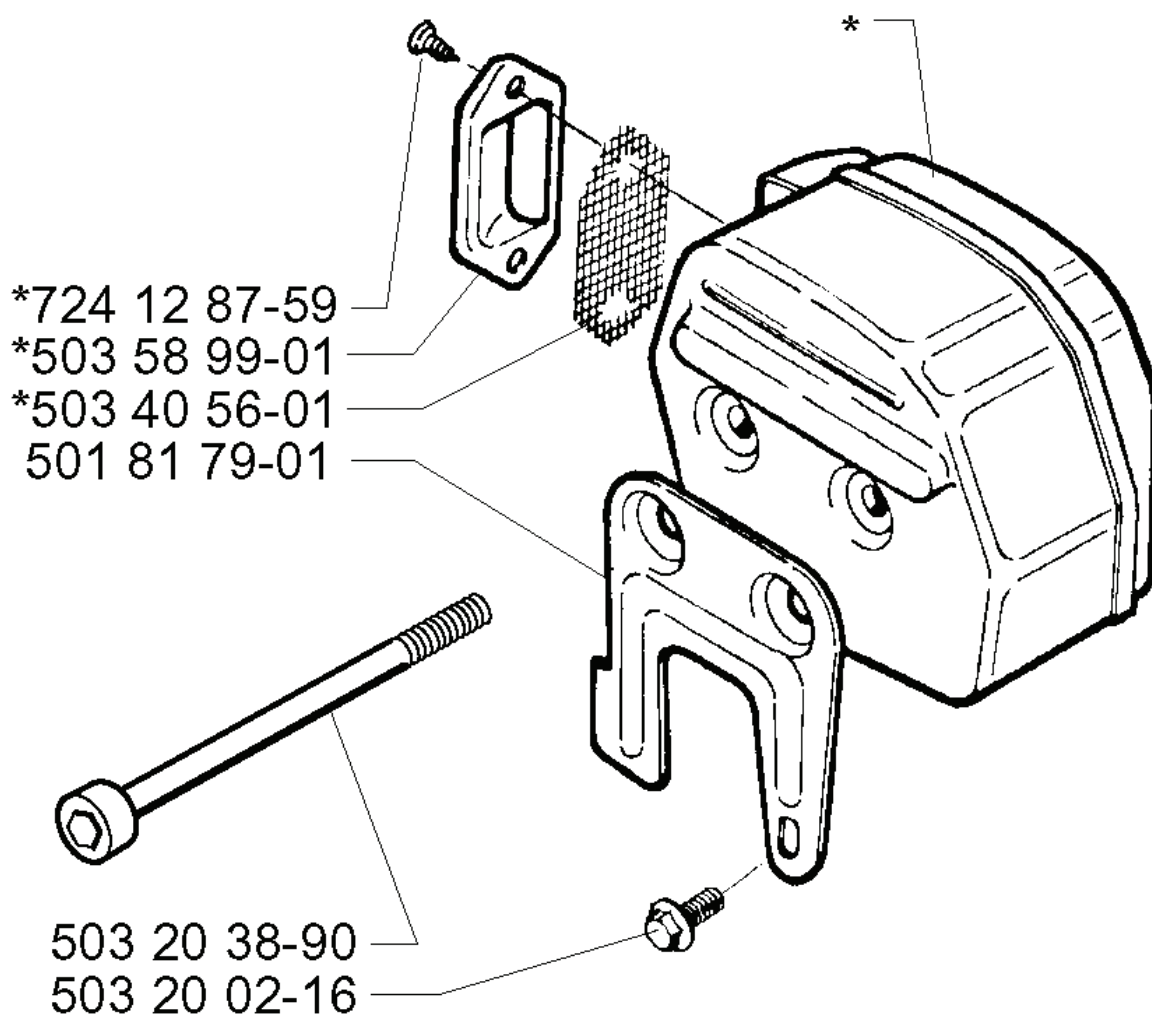

D

*compl 503 59 15-01 (FF)