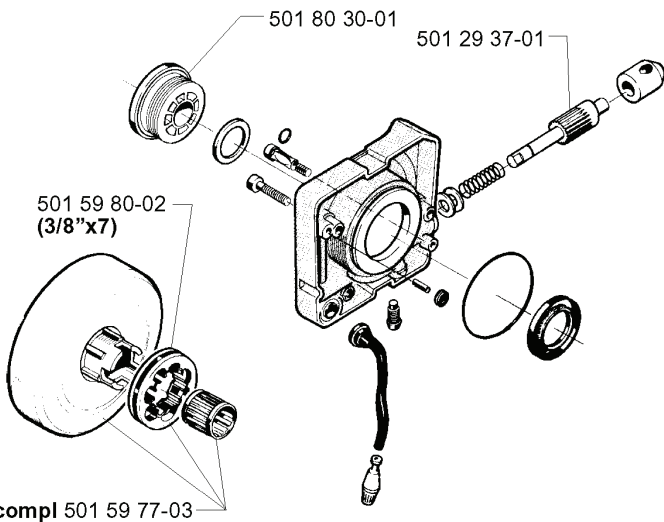

# **SPARE PARTS LIST**

**F**

**\*compl 503 50 29-01 (281)**  
**\*compl 503 90 74-71 (288)**

REF.	PART NO.	DESCRIPTION	REMARK	QTY.	KIT
5035029-01	503502901	CYLINDER ASSY	281	1	
5039074-71	503907471	CYLINDER ASSY	288	1	
5032351-09	503235109	SPARK PLUG	RCJ6Y	1	
5035125-01	503512501	HEAT DEFLECTOR		1	
5018160-03	501816003	GASKET	EPA	1	
5032890-19	503289019	PISTON RING	281	1	
5032890-22	503289022	PISTON RING	288	1	
7374413-00	737441300	CIRCLIP		1	
5035027-02	503502702	PISTON ASSY	281	1	
5035060-02	503506002	PISTON ASSY	288	1	
5032561-01	503256101	NEEDLE BEARING		1	
5018013-02	501801302	GASKET		1	
5037153-01	503715301	DECOMPRESSION VALVE	288	1	
5035522-01	503552201	PLUG	288	1	
5016152-01	501615201	PLUG	288	1	
5032160-25	503216025	SCREW		1	

Q

Up to 3340001-281  
Up to 3350001-288  
(1993)

Up to 3340001-281  
Up to 3350001-288 (1993)

Up to 4220001-281  
Up to 4250001-288  
(1994)

---

REF.	PART NO.	DESCRIPTION	REMARK	QTY.	KIT
501 80 30-01	501803001	GEAR WHEEL		1	
501 59 80-02	501598002	RIM	3/8X7	1	
501 59 77-03	501597703	CLUTCH DRUM		1	
501 29 37-01	501293701	PUMP PISTON		1	
503 47 18-01	503471801	CLUTCH SPRING		1	
503 57 52-01	503575201	LID		1	
503 57 93-01	503579301	CLUTCH COVER		1	
503 57 22-01	503572201	BRAKE BAND		1	
721 42 52-50	721425250	SPRING PIN		1	
503 64 49-01	503644901	BRAKE SPRING		1	