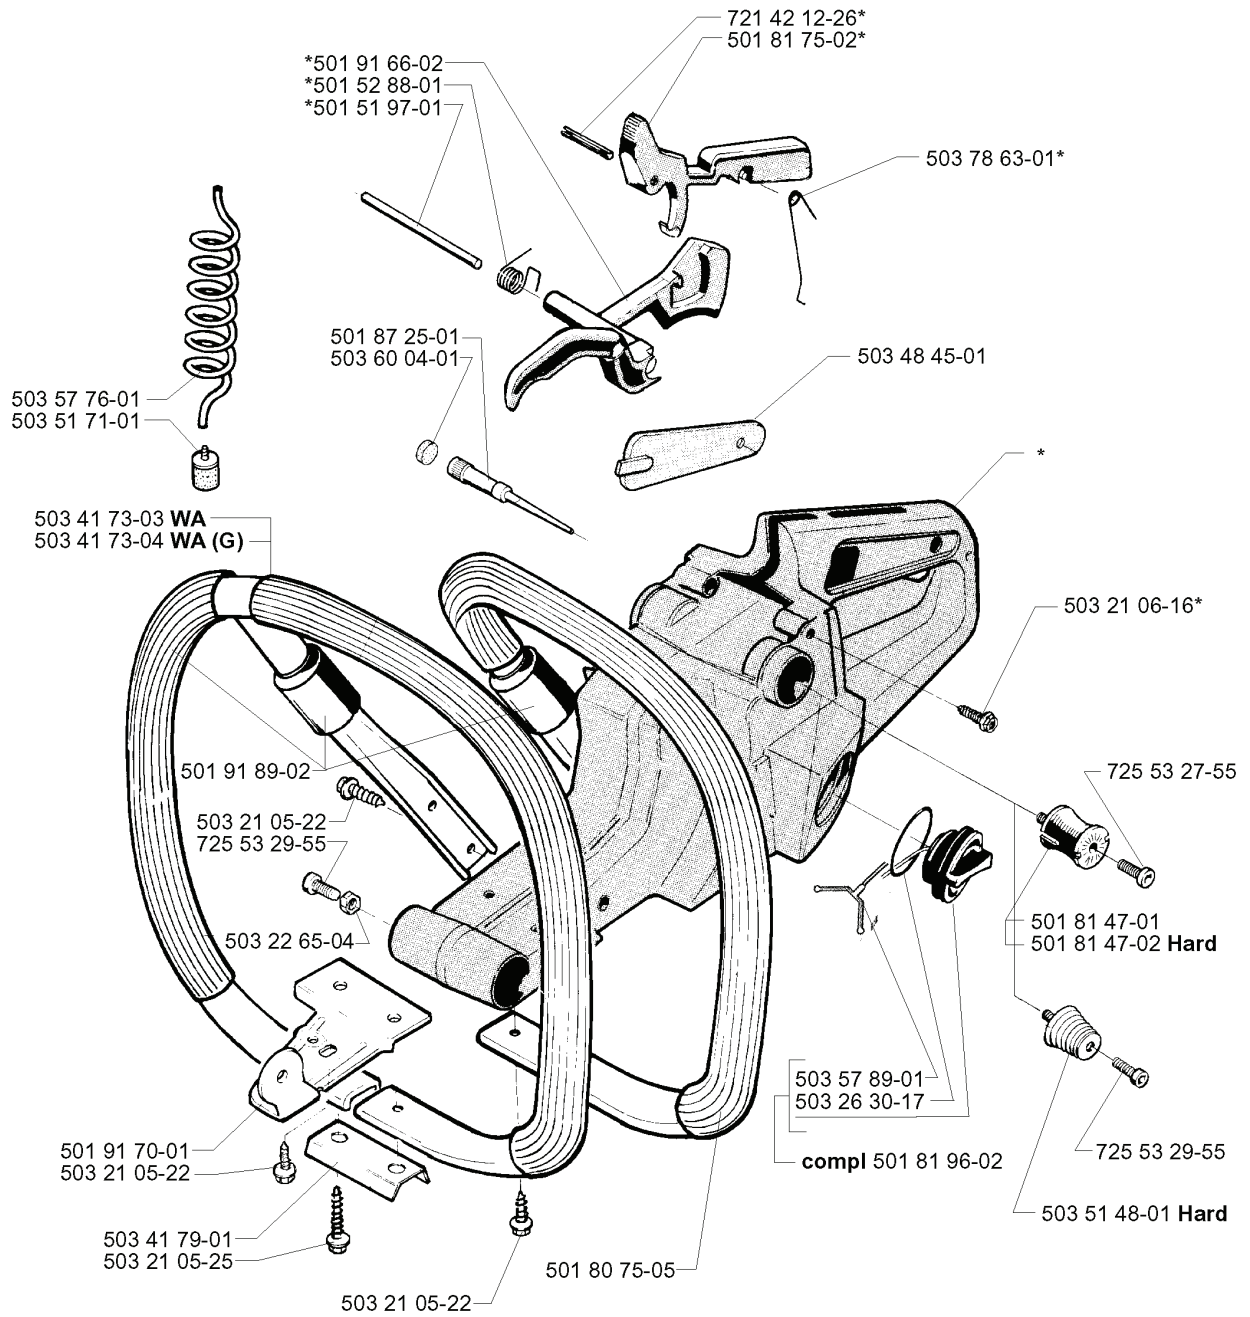

M *compl 501 80 91-05