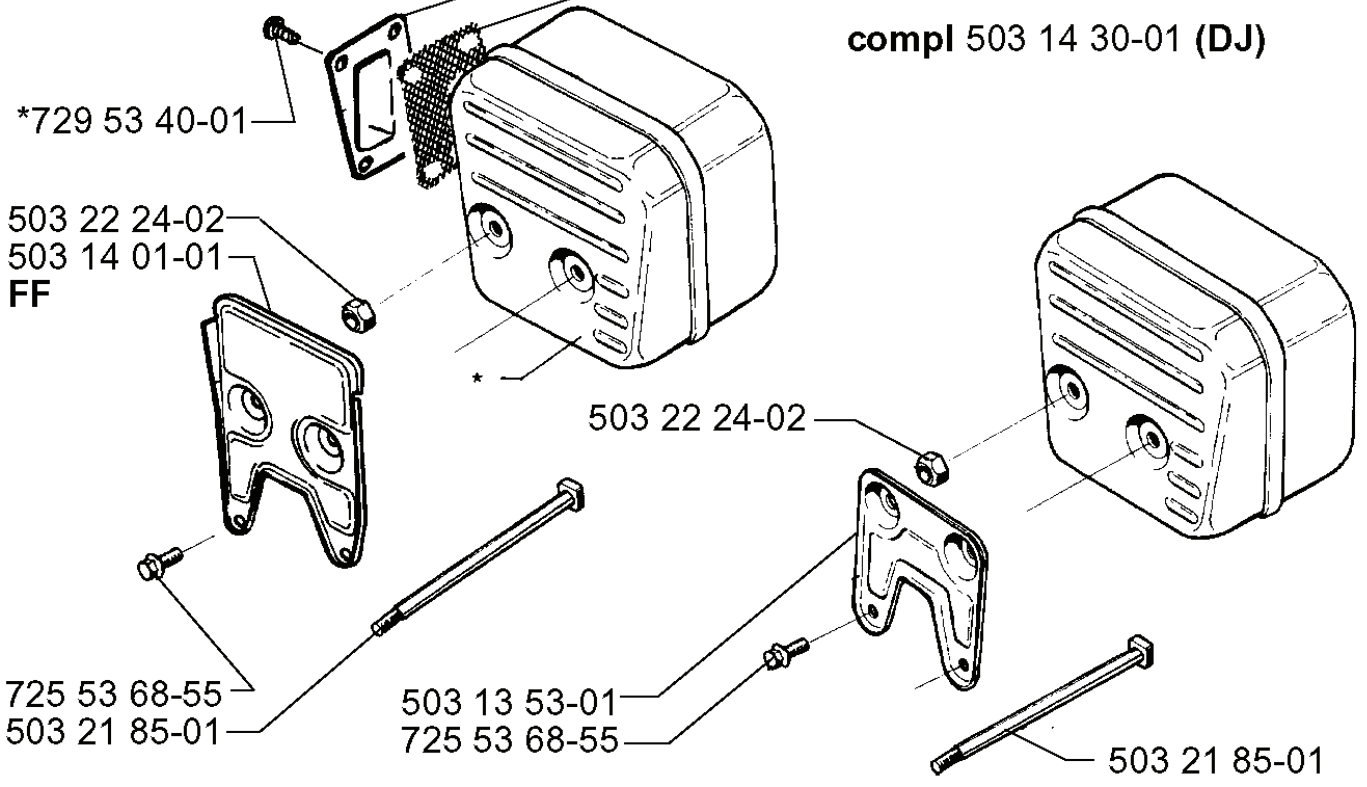

G

*compl 503 13 00-01 Europe
*compl 503 83 65-01 FF

503 13 08-01* Europe
503 83 68-01* FF
503 13 12-01* FF

compl 503 14 30-01 (DJ)