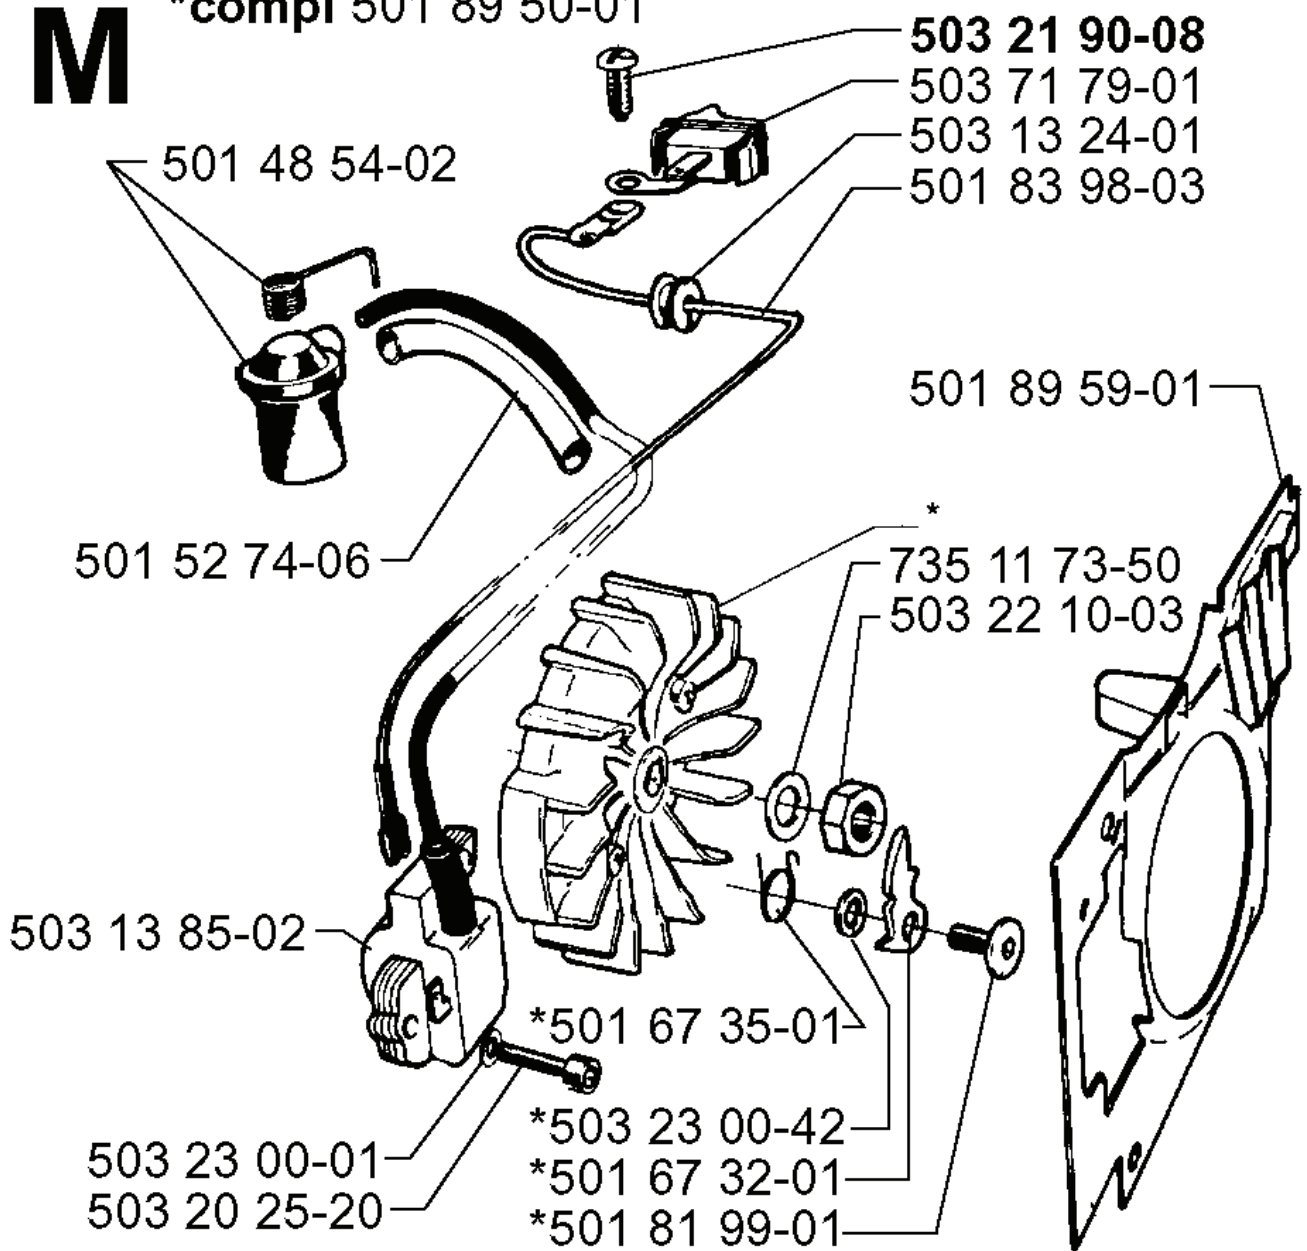

---

REF.	PART NO.	DESCRIPTION	REMARK	QTY.	KIT
503 10 87- 01	503108701	SCREW		1	

**F**

\*compl 501 89 63-01

---

REF.	PART NO.	DESCRIPTION	REMARK	QTY.	KIT
5018963-01	501896301	CLUTCH COVER ASSY		1	
5032200-01	503220001	HEXAGON NUT		1	
5031404-01	503140401	SPIKE		1	
7256367-56	725636756	SCREW IHCSFM		1	
5032224-02	503222402	LOCK NUT		1	
5031357-01	503135701	SCREW		1	
5012481-01	501248101	LOCK NUT		1	
5052676-50	505267650	PAWL		1	
5031413-01	503141301	CHAIN GUIDE		1	
5031412-01	503141201	CHAIN GUIDE		1	
5031381-01	503138101	CHIP GUARD		1	
7227829-02	722782902	BLIND RIVET		1	
5036242-01	503624201	DECAL		1	

**B**

\*compl 501 89 44-02

compl 501 89 47-02

501 89 96-03

503 14 09-01

\*503 20 32-28

\*

\*503 98 74-01

---

REF.	PART NO.	DESCRIPTION	REMARK	QTY.	KIT
501 89 44-02	501894402	CYLINDER COVER ASSY		1	
501 89 47-02	501894702	FILTER COVER ASSY		1	
501 89 96-03	501899603	KNOB		1	
503 14 09-01	503140901	FILTER COVER		1	
503 20 32-28	503203228	SCREW		1	
503 98 74-01	503987401	LABEL		1	

**M**

\*compl 501 89 50-01

REF.	PART NO.	DESCRIPTION	REMARK	QTY.	KIT
5018950-01	501895001	FLYWHEEL ASSY		1	
5014854-02	501485402	SPARK PLUG CAP		1	
5015274-06	501527406	RUBBER HOSE		1	
5031385-02	503138502	ELECTRONIC MODULE		1	
5032300-01	503230001	WASHER		1	
5032025-20	503202520	SCREW IHSCM		1	
5018199-01	501819901	SCREW		1	
5016732-01	501673201	PAWL		1	
5032300-42	503230042	WASHER		1	
5016735-01	501673501	SPRING		1	
5032210-03	503221003	HEXAGON NUT		1	
7351173-50	735117350	SPRING WASHER		1	
5018959-01	501895901	LEDSKENA		1	
5018398-03	501839803	CABLE		1	
5031324-01	503132401	CABLE GROMMET		1	
5037179-01	503717901	STOP SWITCH		1	
5032190-08	503219008	SCREW CCRPANM		1	