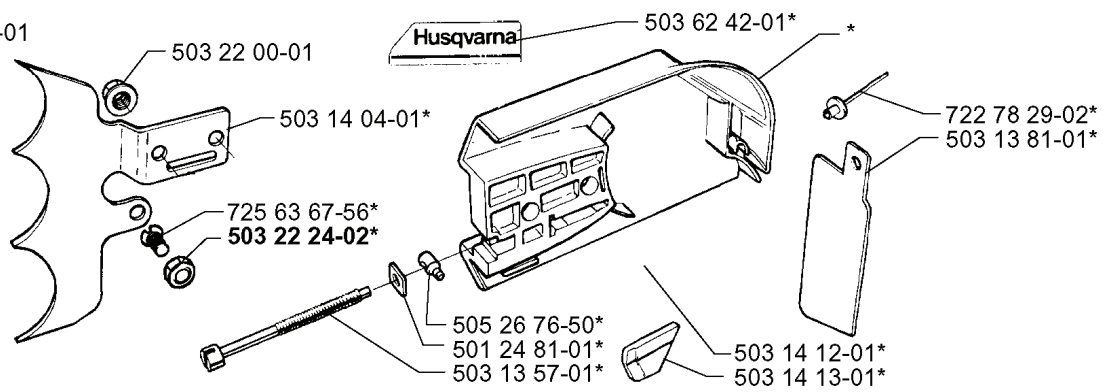

---

REF.	PART NO.	DESCRIPTION	REMARK	QTY.	KIT
503 10 87- 01	503108701	SCREW		1	

**F**

\*compl 501 89 63-01

---

REF.	PART NO.	DESCRIPTION	REMARK	QTY.	KIT
5018963-01	501896301	CLUTCH COVER ASSY		1	
5032200-01	503220001	HEXAGON NUT		1	
5031404-01	503140401	SPIKE		1	
7256367-56	725636756	SCREW IHCSFM		1	
5032224-02	503222402	LOCK NUT		1	
5031357-01	503135701	SCREW		1	
5012481-01	501248101	LOCK NUT		1	
5052676-50	505267650	PAWL		1	
5031413-01	503141301	CHAIN GUIDE		1	
5031412-01	503141201	CHAIN GUIDE		1	
5031381-01	503138101	CHIP GUARD		1	
7227829-02	722782902	BLIND RIVET		1	
5036242-01	503624201	DECAL		1	