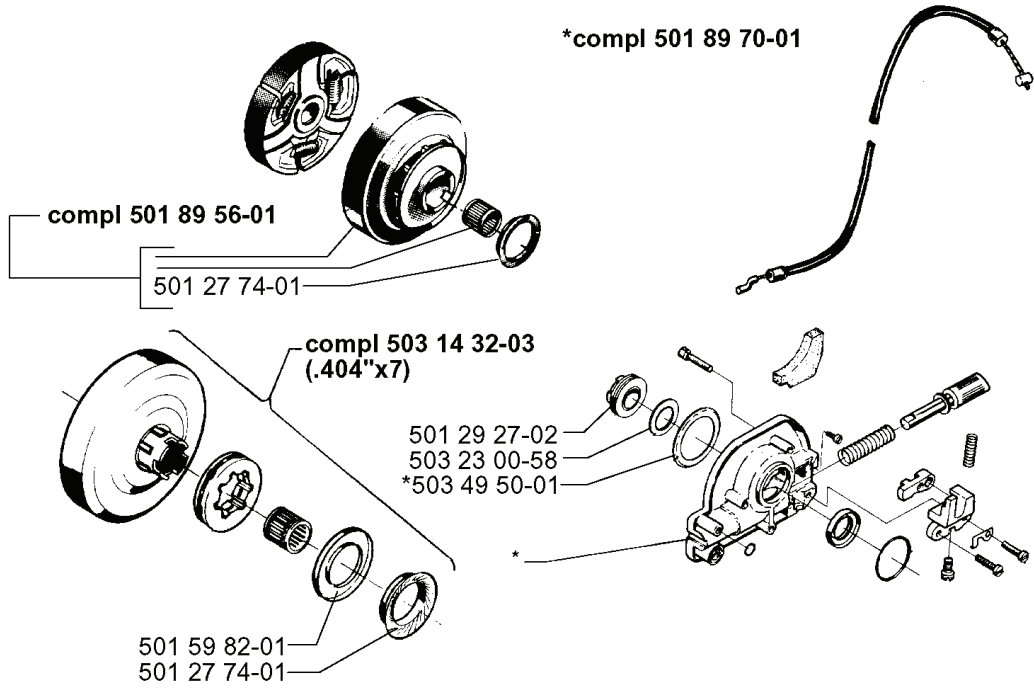

---

REF.	PART NO.	DESCRIPTION	REMARK	QTY.	KIT
503 10 87- 01	503108701	SCREW		1	

**F**

\*compl 501 89 63-01

---

REF.	PART NO.	DESCRIPTION	REMARK	QTY.	KIT
5018963-01	501896301	CLUTCH COVER ASSY		1	
5032200-01	503220001	HEXAGON NUT		1	
5031404-01	503140401	SPIKE		1	
7256367-56	725636756	SCREW IHCSFM		1	
5032224-02	503222402	LOCK NUT		1	
5031357-01	503135701	SCREW		1	
5012481-01	501248101	LOCK NUT		1	
5052676-50	505267650	PAWL		1	
5031413-01	503141301	CHAIN GUIDE		1	
5031412-01	503141201	CHAIN GUIDE		1	
5031381-01	503138101	CHIP GUARD		1	
7227829-02	722782902	BLIND RIVET		1	
5036242-01	503624201	DECAL		1	

# H

\*compl 503 14 20-72

---

REF.	PART NO.	DESCRIPTION	REMARK	QTY.	KIT
503 14 20-72	503142072	CRANKSHAFT ASSY		1	
503 13 29-01	503132901	NEEDLE HOLDER		1	
503 25 00-02	503250002	BALL BEARING		1	
735 88 06-00	735880600	WOODRUFF KEY		1	

R

---

REF.	PART NO.	DESCRIPTION	REMARK	QTY.	KIT
503 20 02-10	503200210	SCREW IHSCFM		1	
503 21 05-25	503210525	SCREW IHST		1	
725 53 74-55	725537455	SCREW IHSCM		1	
503 13 87-01	503138701	SPACER		1	
503 13 86-02	503138602	HANDLE WRAP AROUND ASSY		1	

T

Up to 993100062 (1999)

---

REF.	PART NO.	DESCRIPTION	REMARK	QTY.	KIT
5018956-01	501895601	CLUTCH DRUM ASSY		1	
5031432-03	503143203	CLUTCH DRUM	.404X7	1	
5012927-02	501292702	GEAR WHEEL ASSY		1	
5032300-58	503230058	WASHER		1	
5034950-01	503495001	DUST COVER		1	
5015982-01	501598201	SEALING		1	
5012774-01	501277401	V-RING		1	
5018970-01	501897001	OIL PUMP ASSY		1	
5036	503600401	FILTER PLUG		1	
5018	501872501	TANK VENT		1	