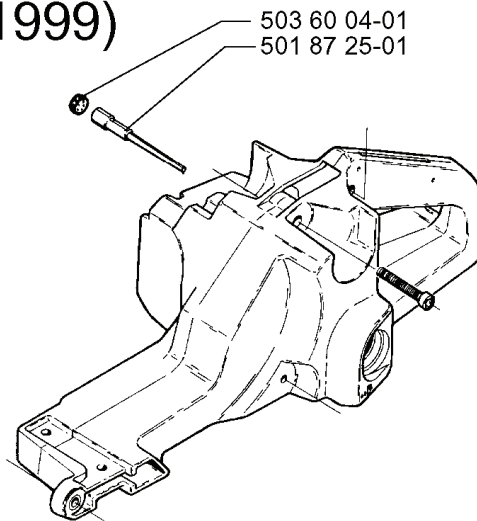

---

REF.	PART NO.	DESCRIPTION	REMARK	QTY.	KIT
503 10 87- 01	503108701	SCREW		1	

**F**

\*compl 501 89 63-01

---

REF.	PART NO.	DESCRIPTION	REMARK	QTY.	KIT
5018963-01	501896301	CLUTCH COVER ASSY		1	
5032200-01	503220001	HEXAGON NUT		1	
5031404-01	503140401	SPIKE		1	
7256367-56	725636756	SCREW IHCSFM		1	
5032224-02	503222402	LOCK NUT		1	
5031357-01	503135701	SCREW		1	
5012481-01	501248101	LOCK NUT		1	
5052676-50	505267650	PAWL		1	
5031413-01	503141301	CHAIN GUIDE		1	
5031412-01	503141201	CHAIN GUIDE		1	
5031381-01	503138101	CHIP GUARD		1	
7227829-02	722782902	BLIND RIVET		1	
5036242-01	503624201	DECAL		1	

R

---

REF.	PART NO.	DESCRIPTION	REMARK	QTY.	KIT
503 20 02-10	503200210	SCREW IHSCFM		1	
503 21 05-25	503210525	SCREW IHST		1	
725 53 74-55	725537455	SCREW IHSCM		1	
503 13 87-01	503138701	SPACER		1	
503 13 86-02	503138602	HANDLE WRAP AROUND ASSY		1	

T

Up to 993100062 (1999)

---

REF.	PART NO.	DESCRIPTION	REMARK	QTY.	KIT
5018956-01	501895601	CLUTCH DRUM ASSY		1	
5031432-03	503143203	CLUTCH DRUM	.404X7	1	
5012927-02	501292702	GEAR WHEEL ASSY		1	
5032300-58	503230058	WASHER		1	
5034950-01	503495001	DUST COVER		1	
5015982-01	501598201	SEALING		1	
5012774-01	501277401	V-RING		1	
5018970-01	501897001	OIL PUMP ASSY		1	
5036	503600401	FILTER PLUG		1	
5018	501872501	TANK VENT		1	