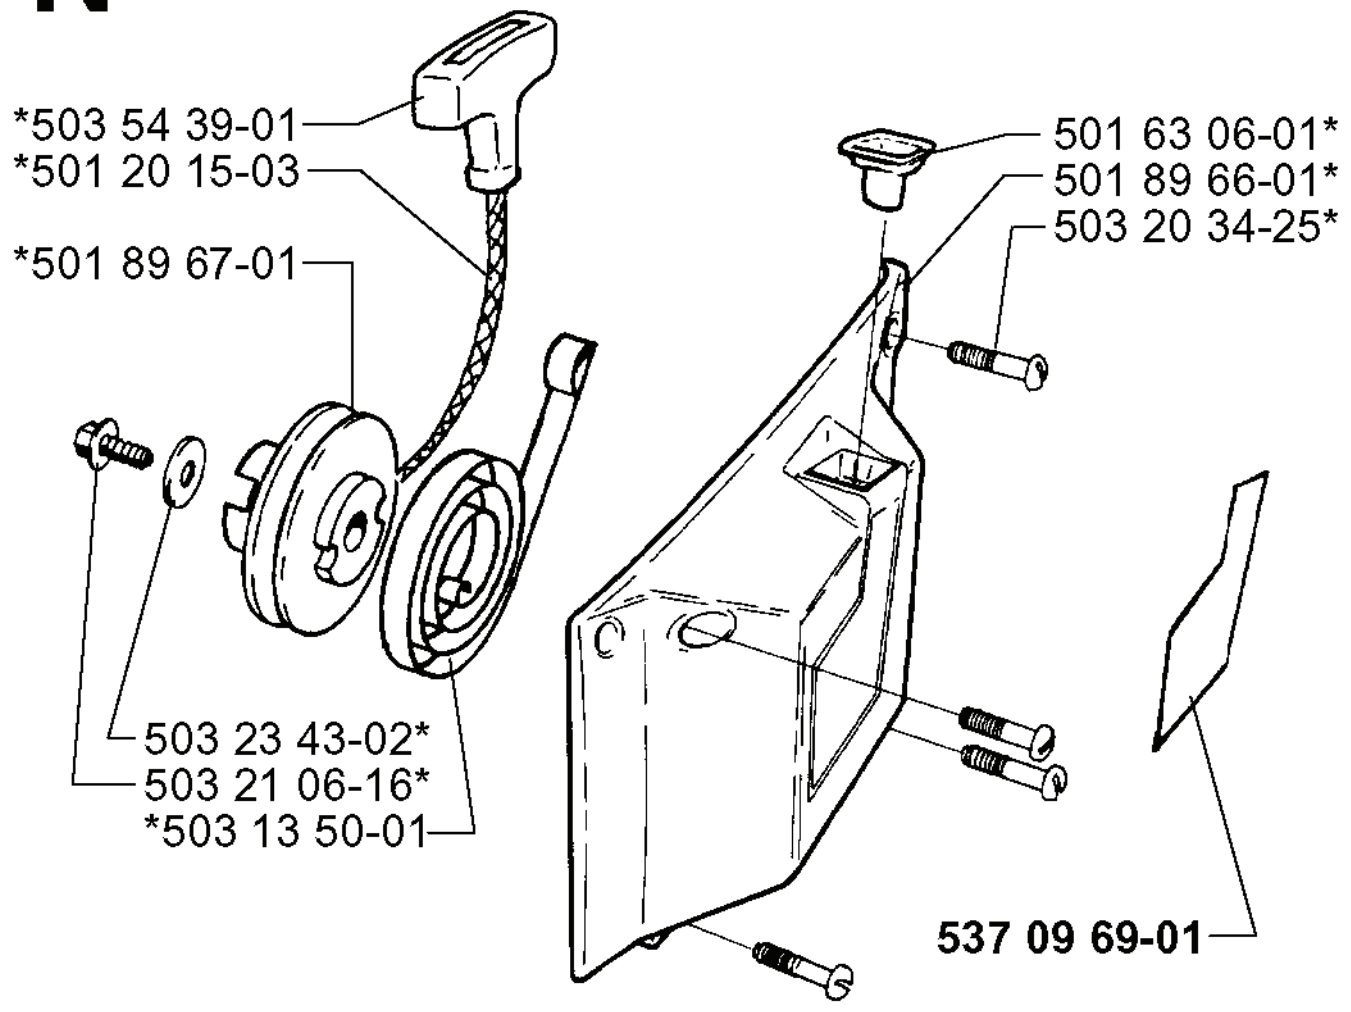

N *compl 501 89 65-02