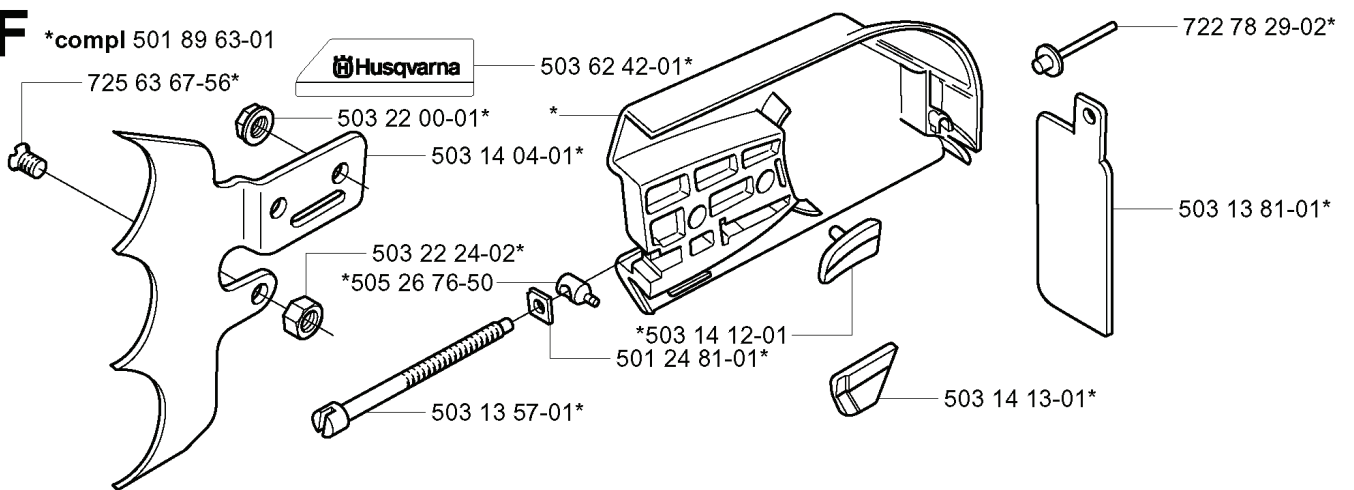

F

*compl 501 89 63-01