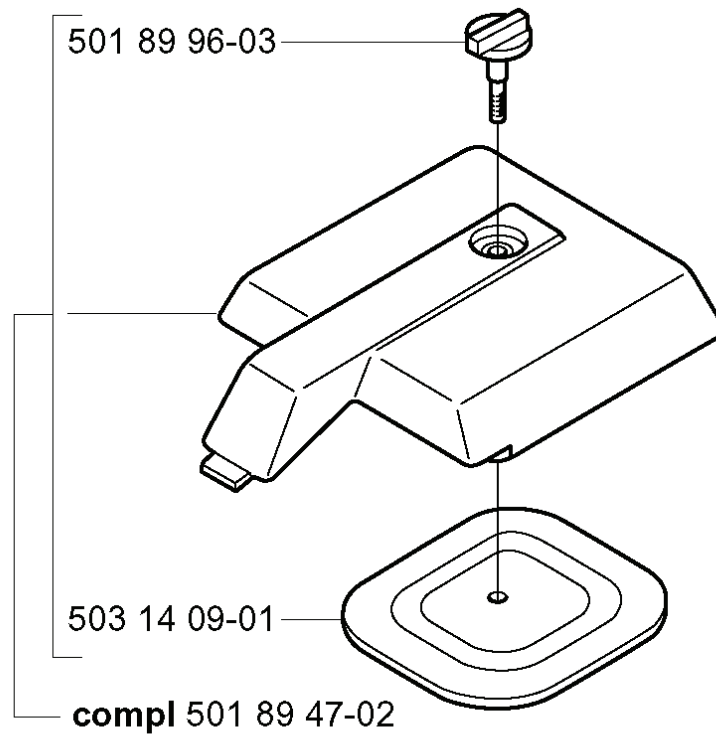

B ***compl 501 89 44-02**

*503 98 74-01