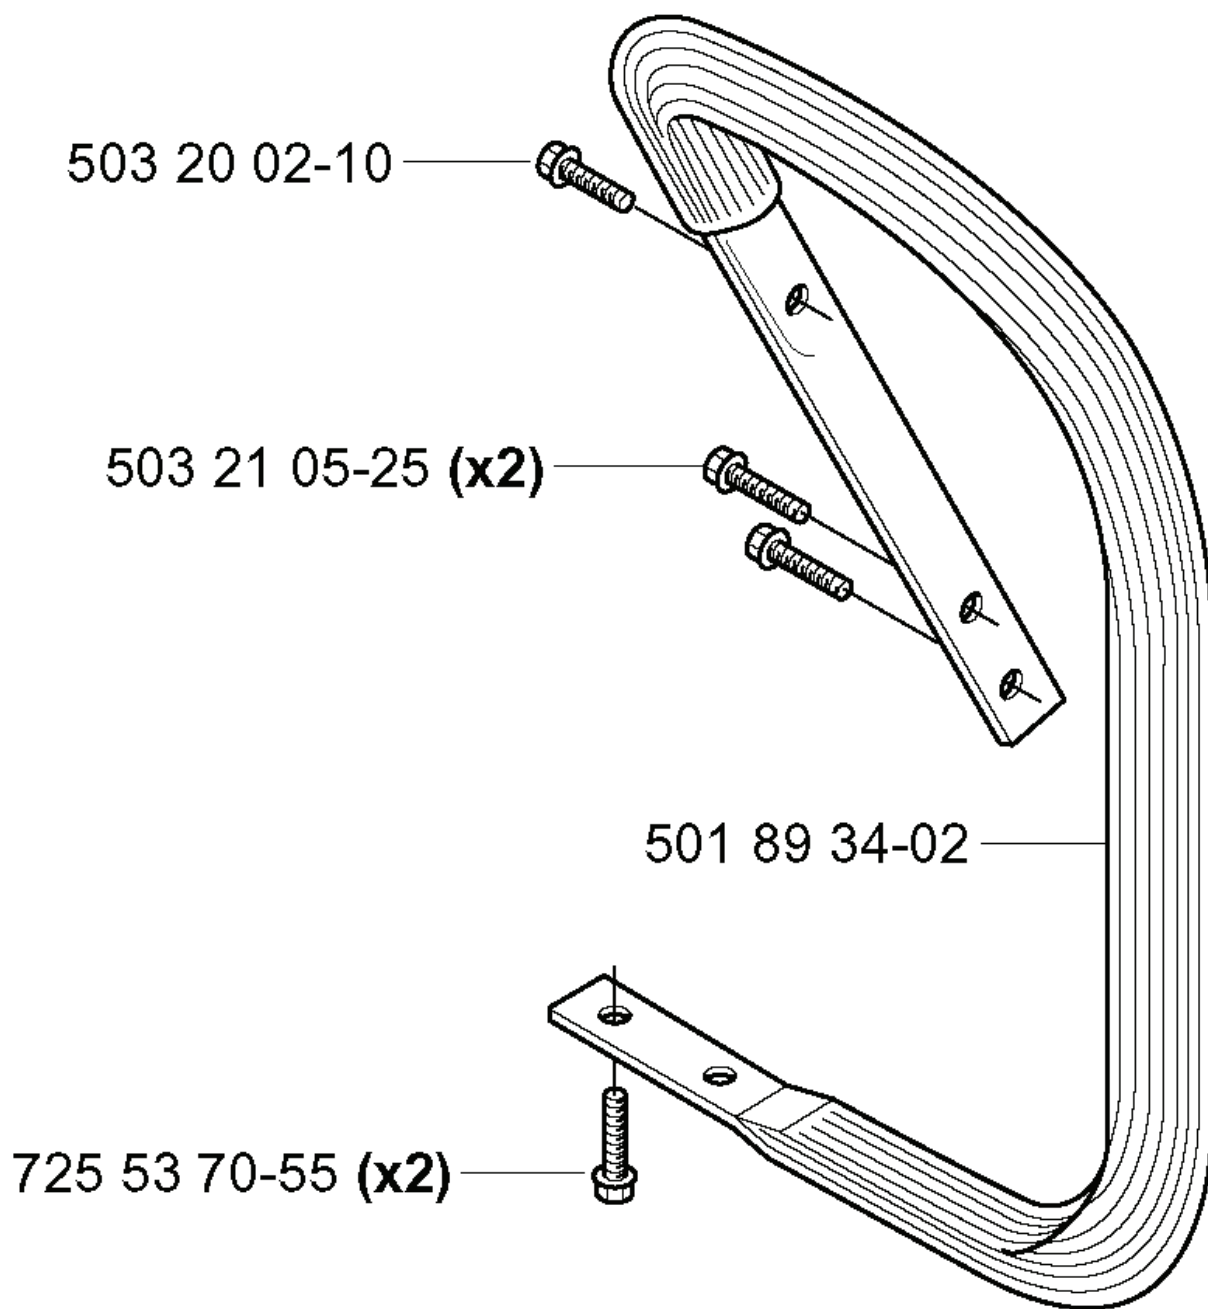

3120 EPA, 20013500001-Current

SPARE PARTS LIST

REF.	PART NO.	DESCRIPTION	REMARK	QTY.	KIT
503 28 12-18	503281218	CARBURETTOR		1	
503 28 12-16	503281216	CARBURETTOR	EPA	1	
503 52 57-01	503525701	SHAFT ASSY		1	
503 52 58-01	503525801	VALVE CHOKE		1	
530 03 50-15	530035015	SCREW		1	
501 46 87-01	501468701	SCREW		1	
503 59 56-01	503595601	LEVER		1	
503 52 59-01	503525901	SPRING THROTT RETURN		1	
502 10 31-01	502103101	BUSHING		1	
503 59 84-01	503598401	FITTING		1	
503 63 24-01	503632401	VALVE THROTTLE		1	
501 66 61-01	501666101	SCREEN		1	
506 02 83-01	506028301	WASHER		2	
503 59 57-01	503595701	LEVER		1	
505 31 67-37	505316737	SPRING		1	
503 11 73-01	503117301	DIAPHRAGM PUMP	503 59 74-02 SET OF GASKETS	1	
503 11 72-01	503117201	GASKET	503 59 74-02 SET OF GASKETS	1	
503 59 58-01	503595801	COVER		1	
503 11 75-01	503117501	SCREW		4	
503 56 34-01	503563401	NEEDLE VALVE		1	
505 31 67-17	505316717	SCREW		1	
503 10 87-01	503108701	SCREW		4	
501 69 28-01	501692801	COVER		1	
503 63 28-01	503632801	DIAPHRAGM ASSY	503 59 74-02 SET OF GASKETS	1	
501 46 75-01	501467501	GASKET	503 59 74-02 SET OF GASKETS	1	
505 31 67-31	505316731	PIN		1	
505 31 67-34	505316734	LEVER		1	
505 31 67-23	505316723	SPRING		1	
503 97 67-05	503976705	JET	EPA	1	
503 97 67-06	503976706	JET		1	
501 46 85-01	501468501	BALL		1	
501 46 84-01	501468401	SPRING		1	
503 97 66-01	503976601	NOZZLE ASSY		1	
503 57 42-01	503574201	PLUG		1	
503 59 55-01	503595501	O-RING		1	
503 59 72-01	503597201	WASHER		1	
503 59 59-01	503595901	SHAFT ASSY		1	
503 63 32-01	503633201	NEEDLE IDLE SPEED		1	
503 63 29-01	503632901	SCREW IDLE SPEED		1	
503 59 65-01	503596501	SCREW		1	
503 63 31-01	503633101	SPRING		1	

REF.	PART NO.	DESCRIPTION	REMARK	QTY.	KIT
5035260-01	503526001	PIN THROTTLE STOP		1	

J

REF.	PART NO.	DESCRIPTION	REMARK	QTY.	KIT
503 20 02-10	503200210	SCREW IHSCFM		1	
503 21 05-25	503210525	SCREW IHST		2	
725 53 70-55	725537055	SCREW IHSCM		2	
501 89 34-02	501893402	FRONT HANDLE ASSY		1	