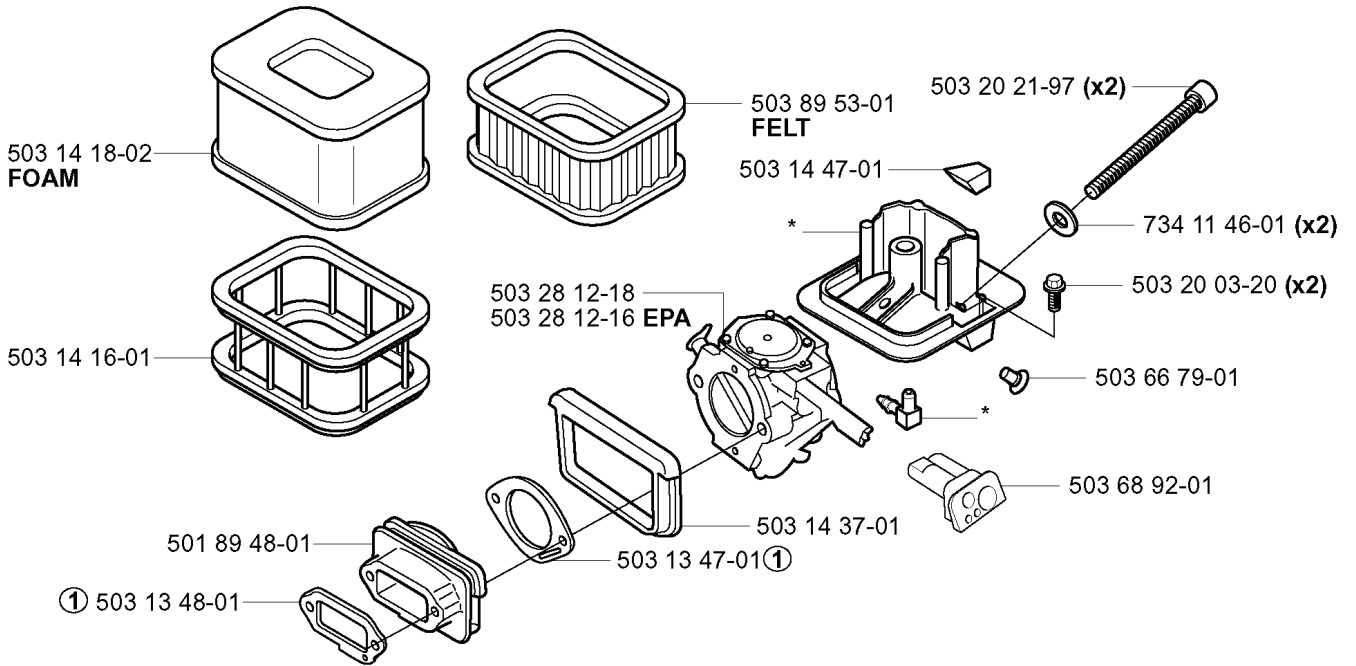

D *compl 501 89 90-02