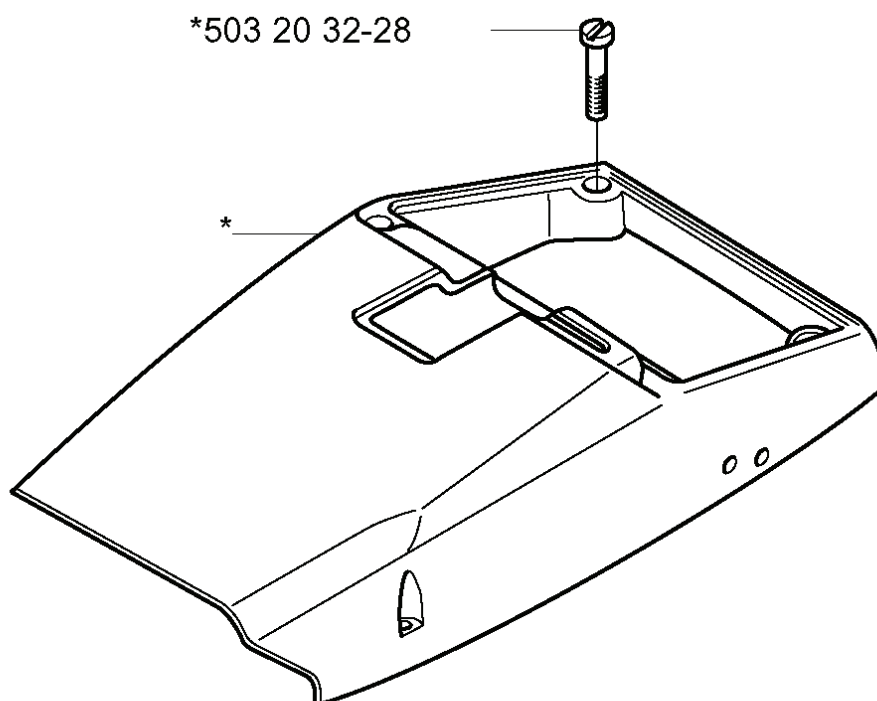

B ***compl 501 89 44-02**

*503 98 74-01