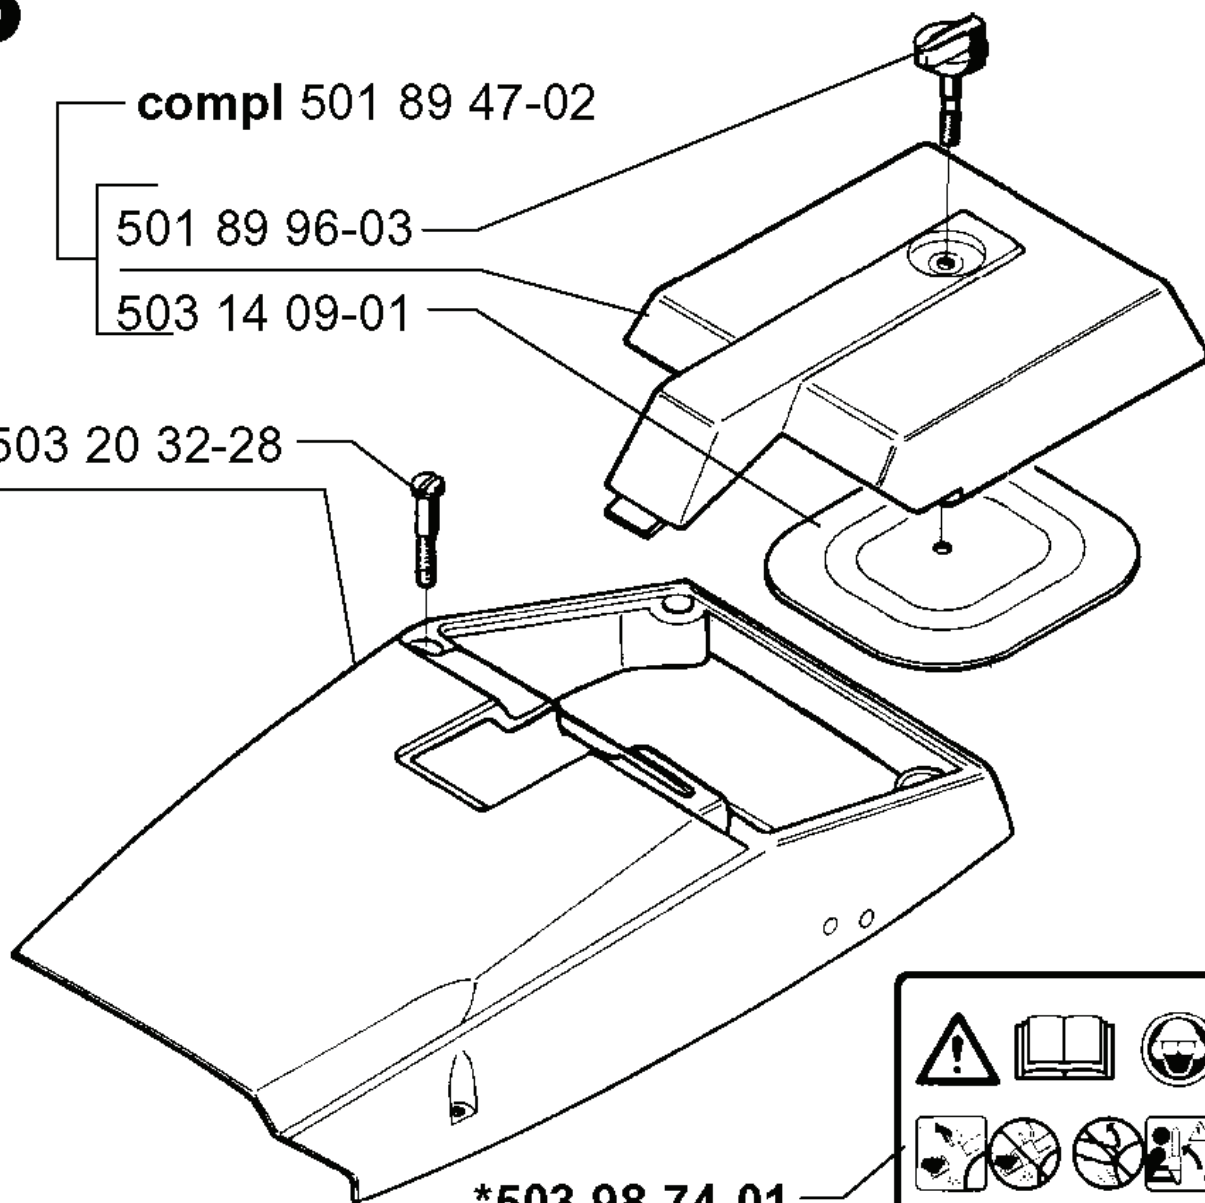

*

REF.	PART NO.	DESCRIPTION	REMARK	QTY.	KIT
501 89 44-02	501894402	CYLINDER COVER ASSY		1	
501 89 47-02	501894702	FILTER COVER ASSY		1	
501 89 96-03	501899603	KNOB		1	
503 14 09-01	503140901	FILTER COVER		1	
503 20 32-28	503203228	SCREW		1	
503 98 74-01	503987401	LABEL		1	

F

*compl 501 89 63-01

REF.	PART NO.	DESCRIPTION	REMARK	QTY.	KIT
5018963-01	501896301	CLUTCH COVER ASSY		1	
5032200-01	503220001	HEXAGON NUT		1	
5031404-01	503140401	SPIKE		1	
7256367-56	725636756	SCREW IHCSFM		1	
5032224-02	503222402	LOCK NUT		1	
5031357-01	503135701	SCREW		1	
5012481-01	501248101	LOCK NUT		1	
5052676-50	505267650	PAWL		1	
5031413-01	503141301	CHAIN GUIDE		1	
5031412-01	503141201	CHAIN GUIDE		1	
5031381-01	503138101	CHIP GUARD		1	
7227829-02	722782902	BLIND RIVET		1	
5036242-01	503624201	DECAL		1	