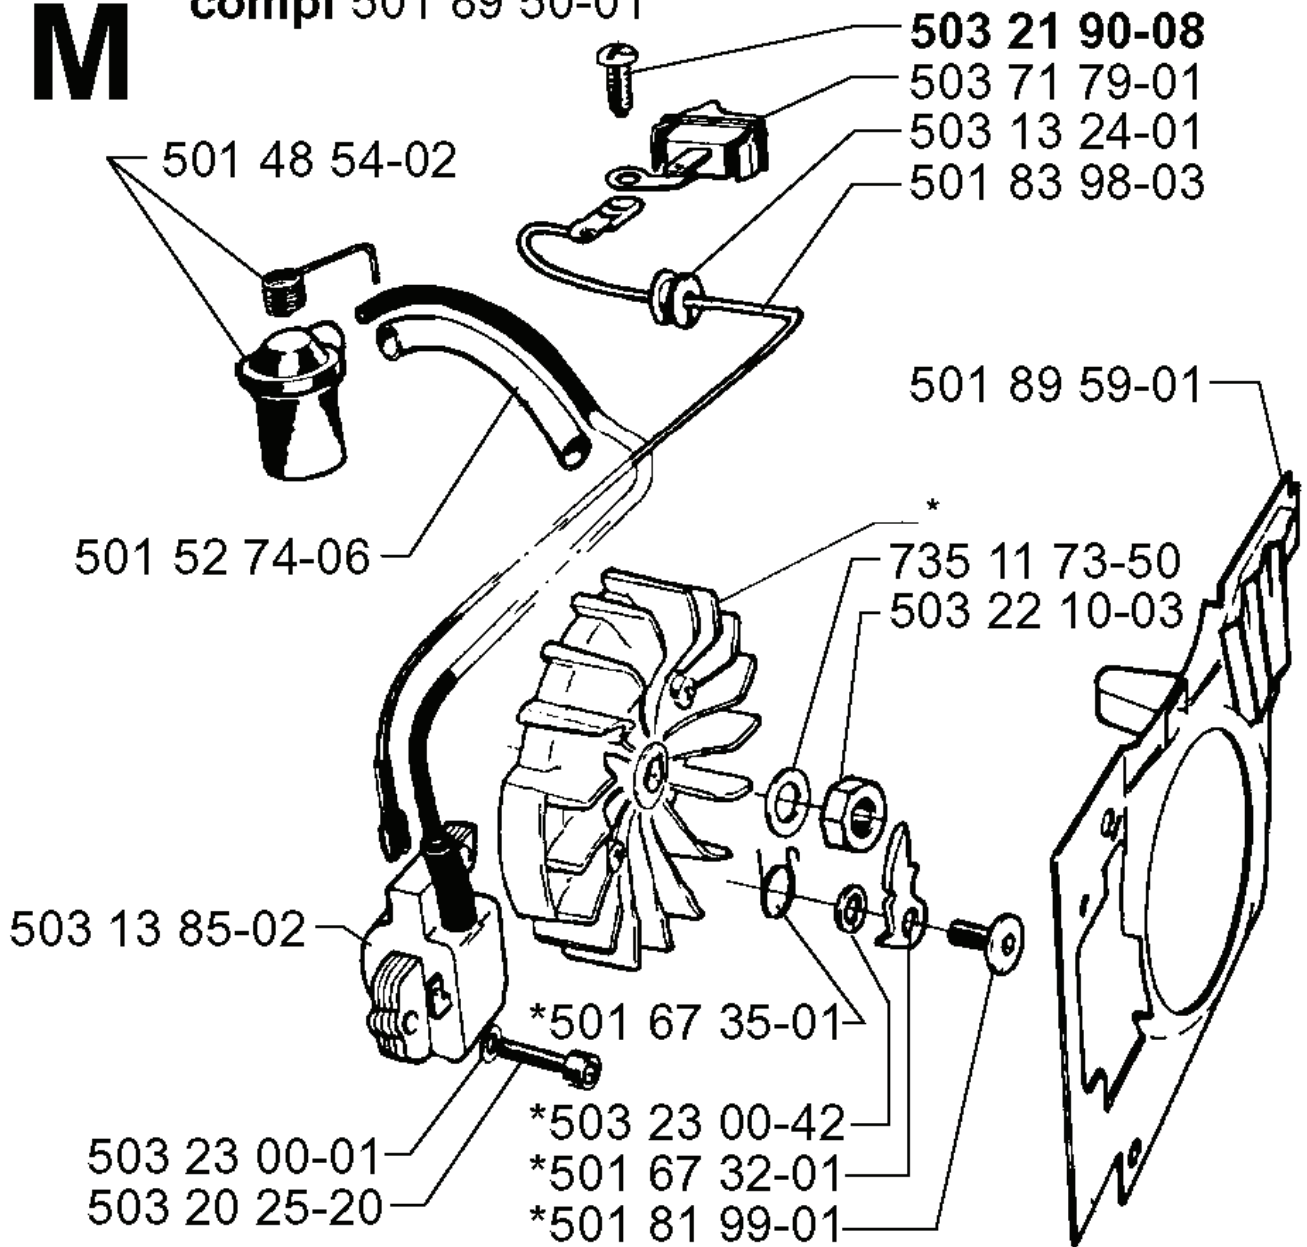

REF.	PART NO.	DESCRIPTION	REMARK	QTY.	KIT
503 10 87- 01	503108701	SCREW		1	

M

*compl 501 89 50-01

REF.	PART NO.	DESCRIPTION	REMARK	QTY.	KIT
5018950-01	501895001	FLYWHEEL ASSY		1	
5014854-02	501485402	SPARK PLUG CAP		1	
5015274-06	501527406	RUBBER HOSE		1	
5031385-02	503138502	ELECTRONIC MODULE		1	
5032300-01	503230001	WASHER		1	
5032025-20	503202520	SCREW IHSCM		1	
5018199-01	501819901	SCREW		1	
5016732-01	501673201	PAWL		1	
5032300-42	503230042	WASHER		1	
5016735-01	501673501	SPRING		1	
5032210-03	503221003	HEXAGON NUT		1	
7351173-50	735117350	SPRING WASHER		1	
5018959-01	501895901	LEDSKENA		1	
5018398-03	501839803	CABLE		1	
5031324-01	503132401	CABLE GROMMET		1	
5037179-01	503717901	STOP SWITCH		1	
5032190-08	503219008	SCREW CCRPANM		1	