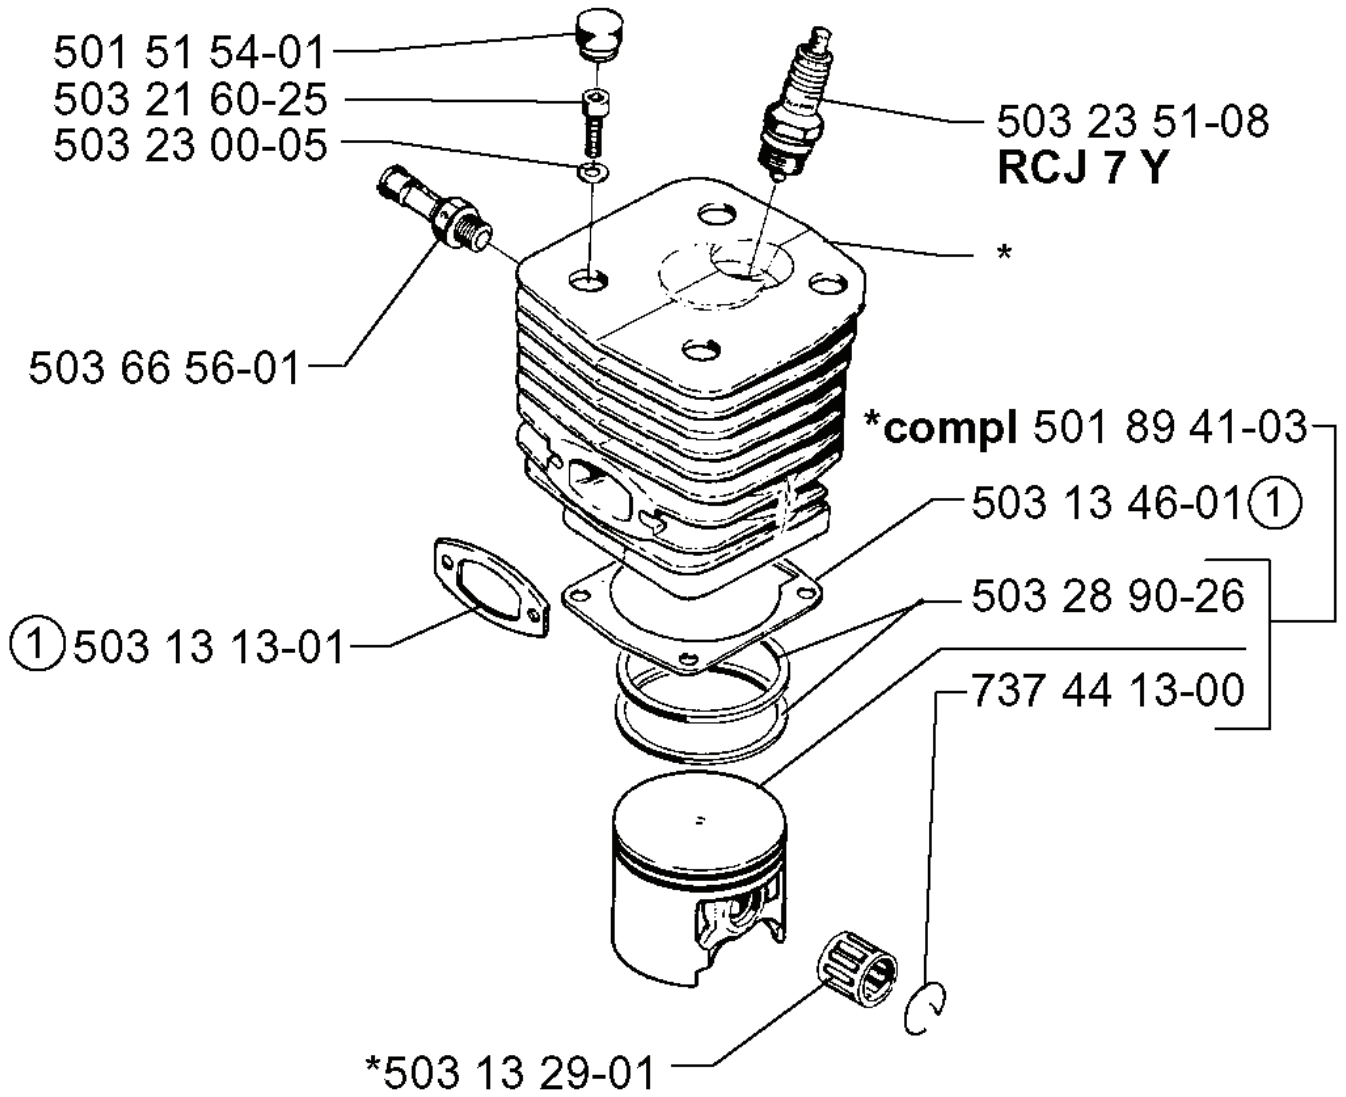

C

*compl 506 29 42-71