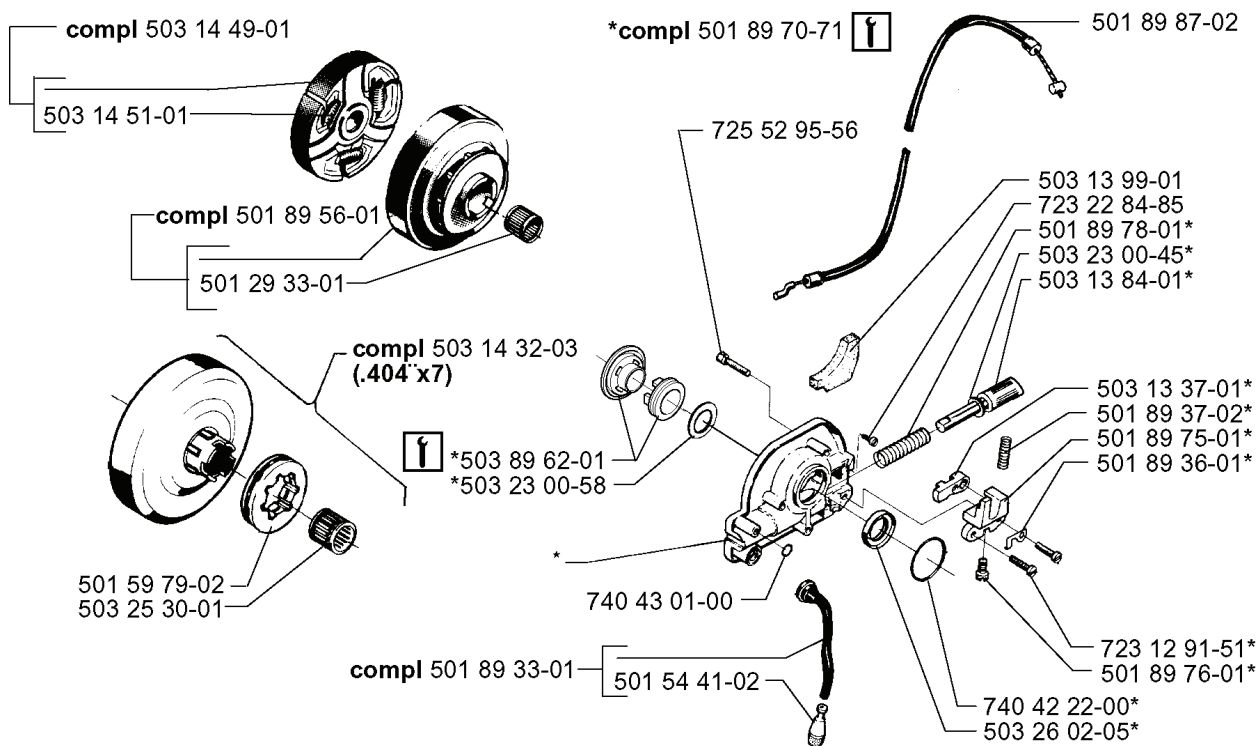

K

REF.	PART NO.	DESCRIPTION	REMARK	QTY.	KIT
503 14 49-01	503144901	CLUTCH ASSY		1	
503 14 51-01	503145101	CLUTCH SPRING		1	
501 89 56-01	501895601	CLUTCH DRUM ASSY		1	
501 29 33-01	501293301	NEEDLE BEARING		1	
503 14 32-03	503143203	CLUTCH DRUM	.404X7	1	
503 89 62-01	503896201	GEAR WHEEL ASSY		1	
503 23 00-58	503230058	WASHER		1	
501 59 79-02	501597902	RIM		1	
503 25 30-01	503253001	NEEDLE BEARING		1	
501 89 33-01	501893301	OIL HOSE		1	
501 54 41-02	501544102	OIL SCREEN		1	
740 43 01-00	740430100	O-RING		1	
503 26 02-05	503260205	SEALING RING		1	
740 42 22-00	740422200	O-RING		1	
501 89 76-01	501897601	ADJUSTMENT SCREW		1	
723 12 91-51	723129151	SCREW SLCHM		1	
501 89 36-01	501893601	LOCKING SPRING		1	
501 89 75-01	501897501	BRACKET		1	
501 89 37-02	501893702	SPRING		1	
503 13 37-01	503133701	LEVER		1	
503 13 84-01	503138401	PUMP PISTON		1	
503 23 00-45	503230045	WASHER		1	
501 89 78-01	501897801	RECOIL SPRING		1	
723 22 84-85	723228485	SCREW SLPANM		1	
503 13 99-01	503139901	SEALING		1	
725 52 95-56	725529556	SCREW IHSCM		1	
501 89 70-71	501897071	OIL PUMP ASSY		1	
501 89 87-02	501898702	CABLE ASSY		1	