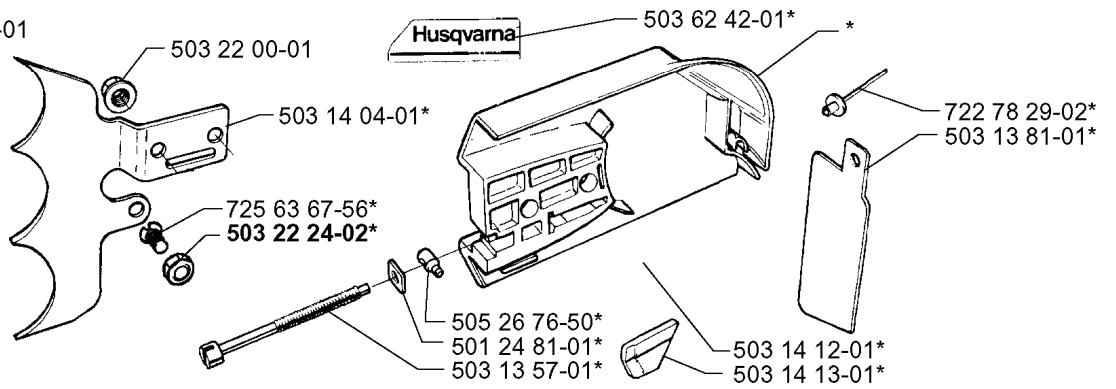

*

REF.	PART NO.	DESCRIPTION	REMARK	QTY.	KIT
501 89 44-02	501894402	CYLINDER COVER ASSY		1	
501 89 47-02	501894702	FILTER COVER ASSY		1	
501 89 96-03	501899603	KNOB		1	
503 14 09-01	503140901	FILTER COVER		1	
503 20 32-28	503203228	SCREW		1	
503 98 74-01	503987401	LABEL		1	

F

*compl 501 89 63-01

REF.	PART NO.	DESCRIPTION	REMARK	QTY.	KIT
5018963-01	501896301	CLUTCH COVER ASSY		1	
5032200-01	503220001	HEXAGON NUT		1	
5031404-01	503140401	SPIKE		1	
7256367-56	725636756	SCREW IHCSFM		1	
5032224-02	503222402	LOCK NUT		1	
5031357-01	503135701	SCREW		1	
5012481-01	501248101	LOCK NUT		1	
5052676-50	505267650	PAWL		1	
5031413-01	503141301	CHAIN GUIDE		1	
5031412-01	503141201	CHAIN GUIDE		1	
5031381-01	503138101	CHIP GUARD		1	
7227829-02	722782902	BLIND RIVET		1	
5036242-01	503624201	DECAL		1	