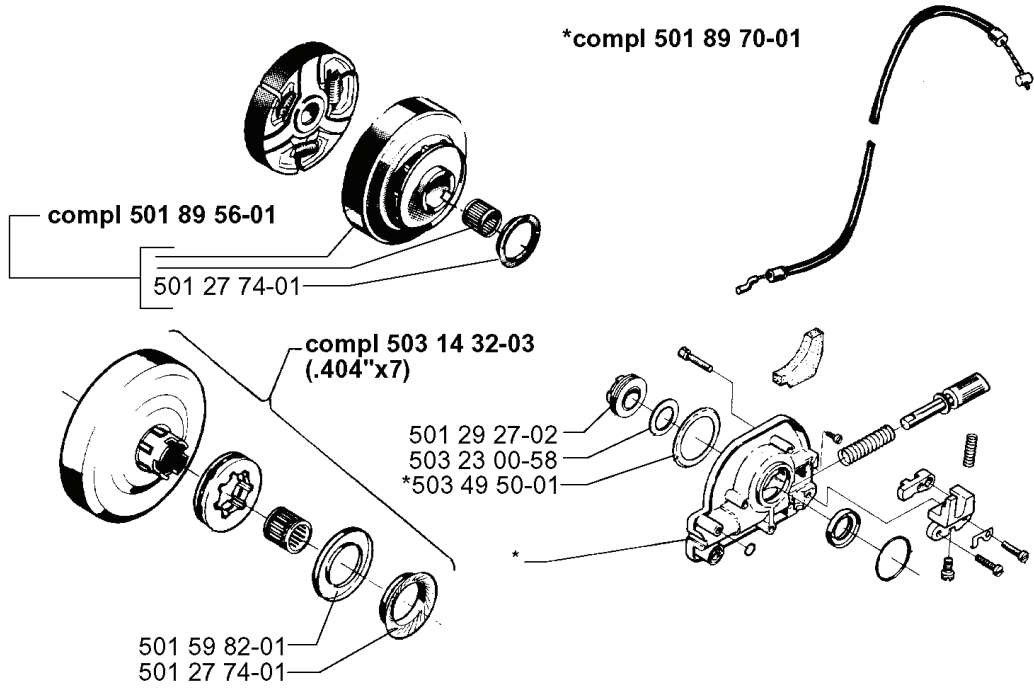

K

REF.	PART NO.	DESCRIPTION	REMARK	QTY.	KIT
503 14 49-01	503144901	CLUTCH ASSY		1	
503 14 51-01	503145101	CLUTCH SPRING		1	
501 89 56-01	501895601	CLUTCH DRUM ASSY		1	
501 29 33-01	501293301	NEEDLE BEARING		1	
503 14 32-03	503143203	CLUTCH DRUM	.404X7	1	
503 89 62-01	503896201	GEAR WHEEL ASSY		1	
503 23 00-58	503230058	WASHER		1	
501 59 79-02	501597902	RIM		1	
503 25 30-01	503253001	NEEDLE BEARING		1	
501 89 33-01	501893301	OIL HOSE		1	
501 54 41-02	501544102	OIL SCREEN		1	
740 43 01-00	740430100	O-RING		1	
503 26 02-05	503260205	SEALING RING		1	
740 42 22-00	740422200	O-RING		1	
501 89 76-01	501897601	ADJUSTMENT SCREW		1	
723 12 91-51	723129151	SCREW SLCHM		1	
501 89 36-01	501893601	LOCKING SPRING		1	
501 89 75-01	501897501	BRACKET		1	
501 89 37-02	501893702	SPRING		1	
503 13 37-01	503133701	LEVER		1	
503 13 84-01	503138401	PUMP PISTON		1	
503 23 00-45	503230045	WASHER		1	
501 89 78-01	501897801	RECOIL SPRING		1	
723 22 84-85	723228485	SCREW SLPANM		1	
503 13 99-01	503139901	SEALING		1	
725 52 95-56	725529556	SCREW IHSCM		1	
501 89 70-71	501897071	OIL PUMP ASSY		1	
501 89 87-02	501898702	CABLE ASSY		1	

T

Up to 993100062 (1999)

REF.	PART NO.	DESCRIPTION	REMARK	QTY.	KIT
5018956-01	501895601	CLUTCH DRUM ASSY		1	
5012774-01	501277401	V-RING		1	
5031432-03	503143203	CLUTCH DRUM	.404X7	1	
5012927-02	501292702	GEAR WHEEL ASSY		1	
5032300-58	503230058	WASHER		1	
5034950-01	503495001	DUST COVER		1	
5015982-01	501598201	SEALING		1	
5018970-01	501897001	OIL PUMP ASSY		1	
5036	503600401	FILTER PLUG		1	
5018	501872501	TANK VENT		1	

H

*compl 503 14 20-72

REF.	PART NO.	DESCRIPTION	REMARK	QTY.	KIT
503 14 20-72	503142072	CRANKSHAFT ASSY		1	
503 13 29-01	503132901	NEEDLE HOLDER		1	
503 25 00-02	503250002	BALL BEARING		1	
735 88 06-00	735880600	WOODRUFF KEY		1	