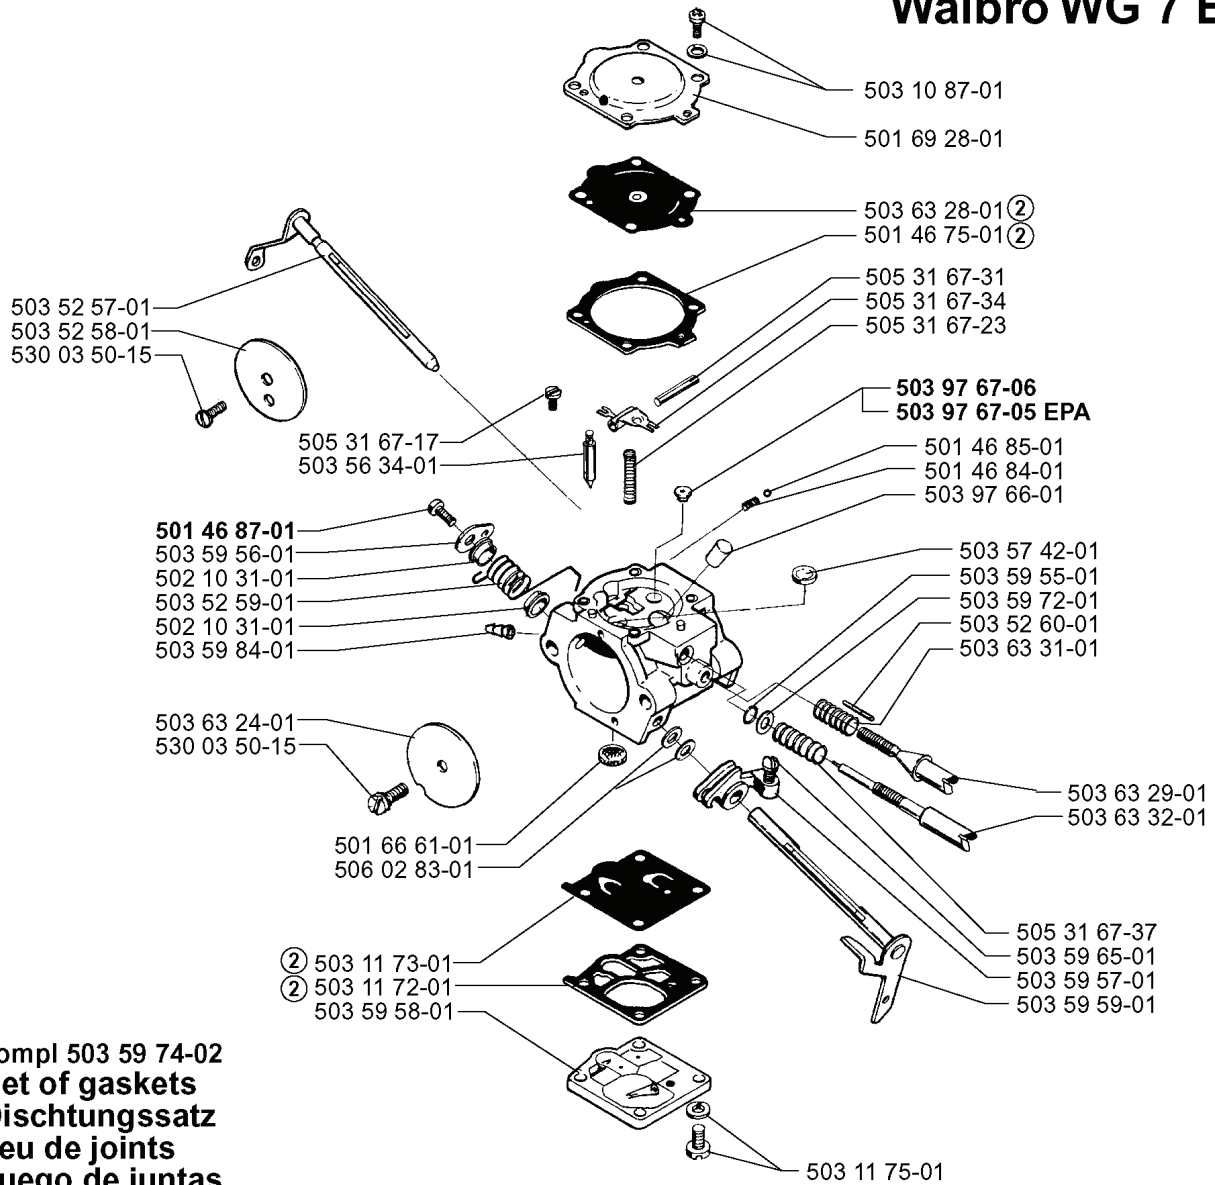

P

compl 503 28 12-18
compl 503 28 12-16 EPA

Walbro WG 8 Walbro WG 7 EPA

② compl 503 59 74-02
Set of gaskets
Dischtungssatz
Jeu de joints
Juego de juntas
Packningssats