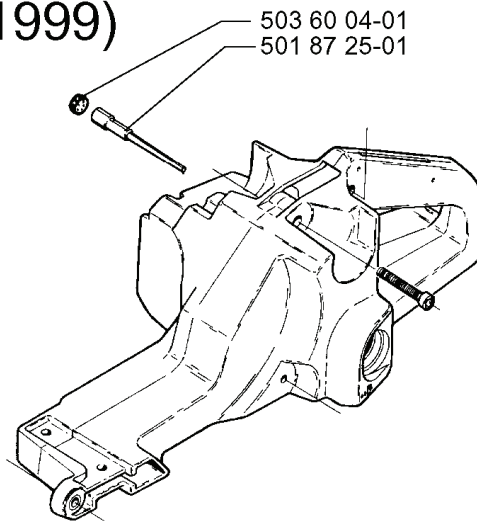

K

REF.	PART NO.	DESCRIPTION	REMARK	QTY.	KIT
503 14 49-01	503144901	CLUTCH ASSY		1	
503 14 51-01	503145101	CLUTCH SPRING		1	
501 89 56-01	501895601	CLUTCH DRUM ASSY		1	
501 29 33-01	501293301	NEEDLE BEARING		1	
503 14 32-03	503143203	CLUTCH DRUM	.404X7	1	
503 89 62-01	503896201	GEAR WHEEL ASSY		1	
503 23 00-58	503230058	WASHER		1	
501 59 79-02	501597902	RIM		1	
503 25 30-01	503253001	NEEDLE BEARING		1	
501 89 33-01	501893301	OIL HOSE		1	
501 54 41-02	501544102	OIL SCREEN		1	
740 43 01-00	740430100	O-RING		1	
503 26 02-05	503260205	SEALING RING		1	
740 42 22-00	740422200	O-RING		1	
501 89 76-01	501897601	ADJUSTMENT SCREW		1	
723 12 91-51	723129151	SCREW SLCHM		1	
501 89 36-01	501893601	LOCKING SPRING		1	
501 89 75-01	501897501	BRACKET		1	
501 89 37-02	501893702	SPRING		1	
503 13 37-01	503133701	LEVER		1	
503 13 84-01	503138401	PUMP PISTON		1	
503 23 00-45	503230045	WASHER		1	
501 89 78-01	501897801	RECOIL SPRING		1	
723 22 84-85	723228485	SCREW SLPANM		1	
503 13 99-01	503139901	SEALING		1	
725 52 95-56	725529556	SCREW IHSCM		1	
501 89 70-71	501897071	OIL PUMP ASSY		1	
501 89 87-02	501898702	CABLE ASSY		1	

R

REF.	PART NO.	DESCRIPTION	REMARK	QTY.	KIT
503 20 02-10	503200210	SCREW IHSCFM		1	
503 21 05-25	503210525	SCREW IH SCT		1	
725 53 74-55	725537455	SCREW IHSCM		1	
503 13 87-01	503138701	SPACER		1	
503 13 86-02	503138602	HANDLE WRAP AROUND ASSY		1	

T

Up to 993100062 (1999)

REF.	PART NO.	DESCRIPTION	REMARK	QTY.	KIT
5018956-01	501895601	CLUTCH DRUM ASSY		1	
5012774-01	501277401	V-RING		1	
5031432-03	503143203	CLUTCH DRUM	.404X7	1	
5012927-02	501292702	GEAR WHEEL ASSY		1	
5032300-58	503230058	WASHER		1	
5034950-01	503495001	DUST COVER		1	
5015982-01	501598201	SEALING		1	
5018970-01	501897001	OIL PUMP ASSY		1	
5036	503600401	FILTER PLUG		1	
5018	501872501	TANK VENT		1	