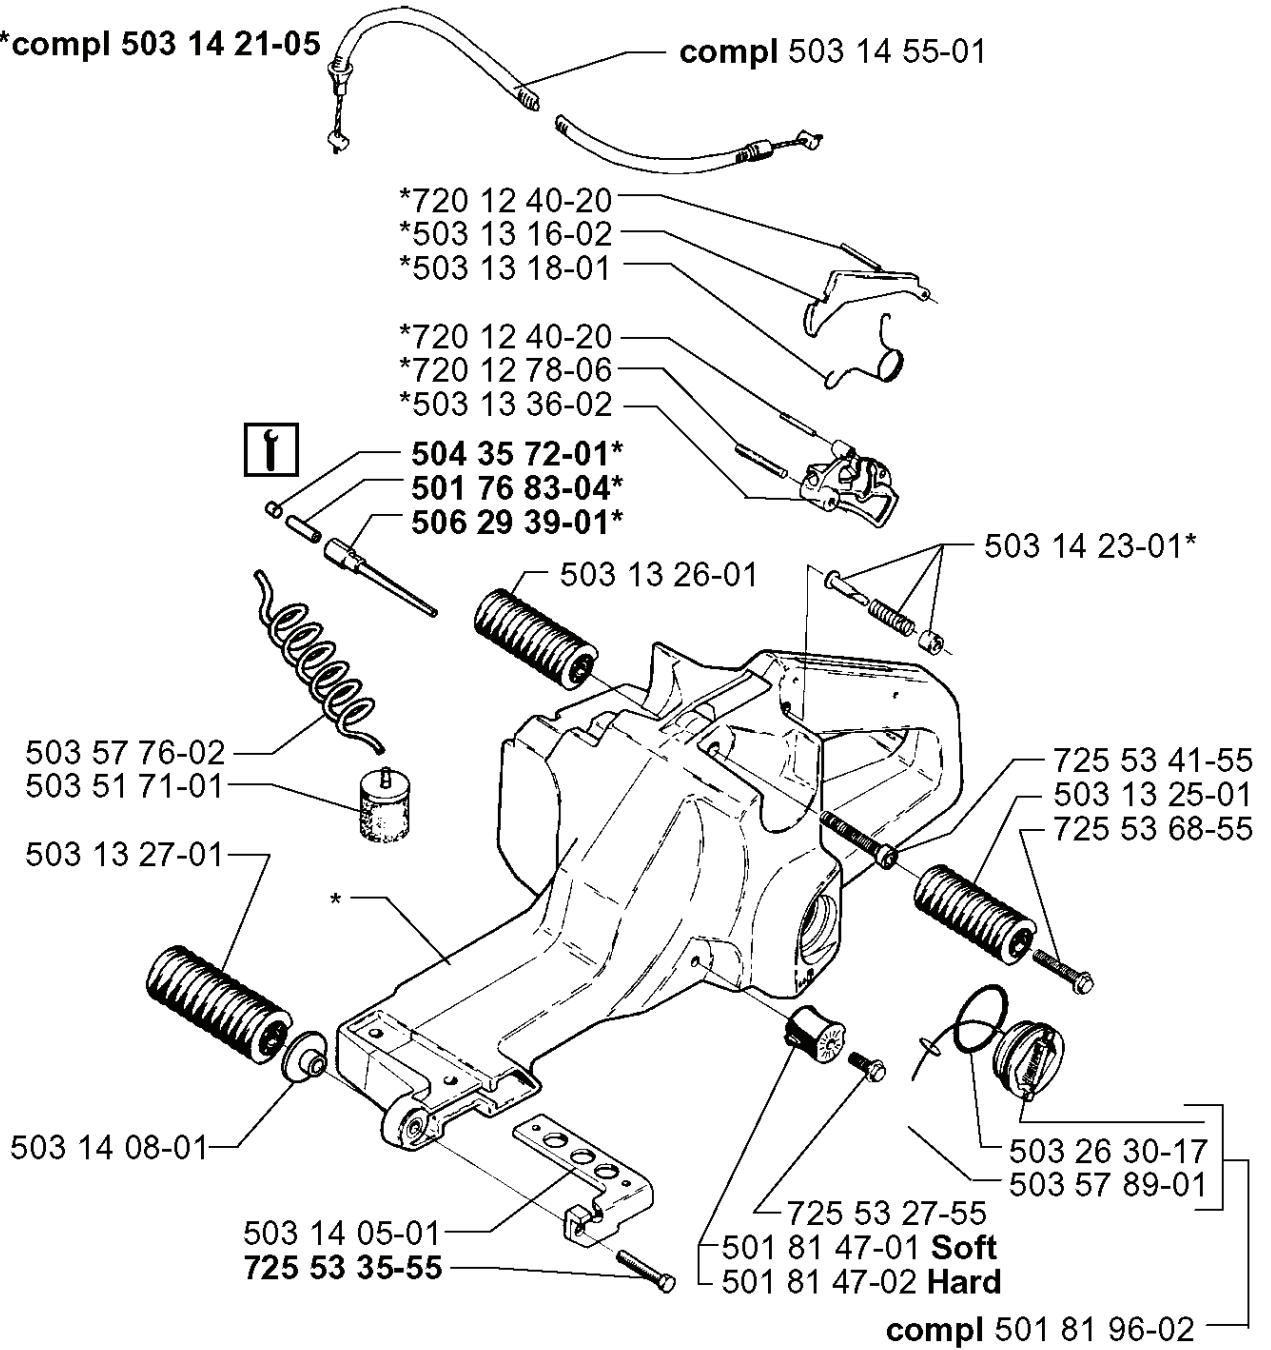

E

*compl 503 14 21-05

compl 503 14 55-01