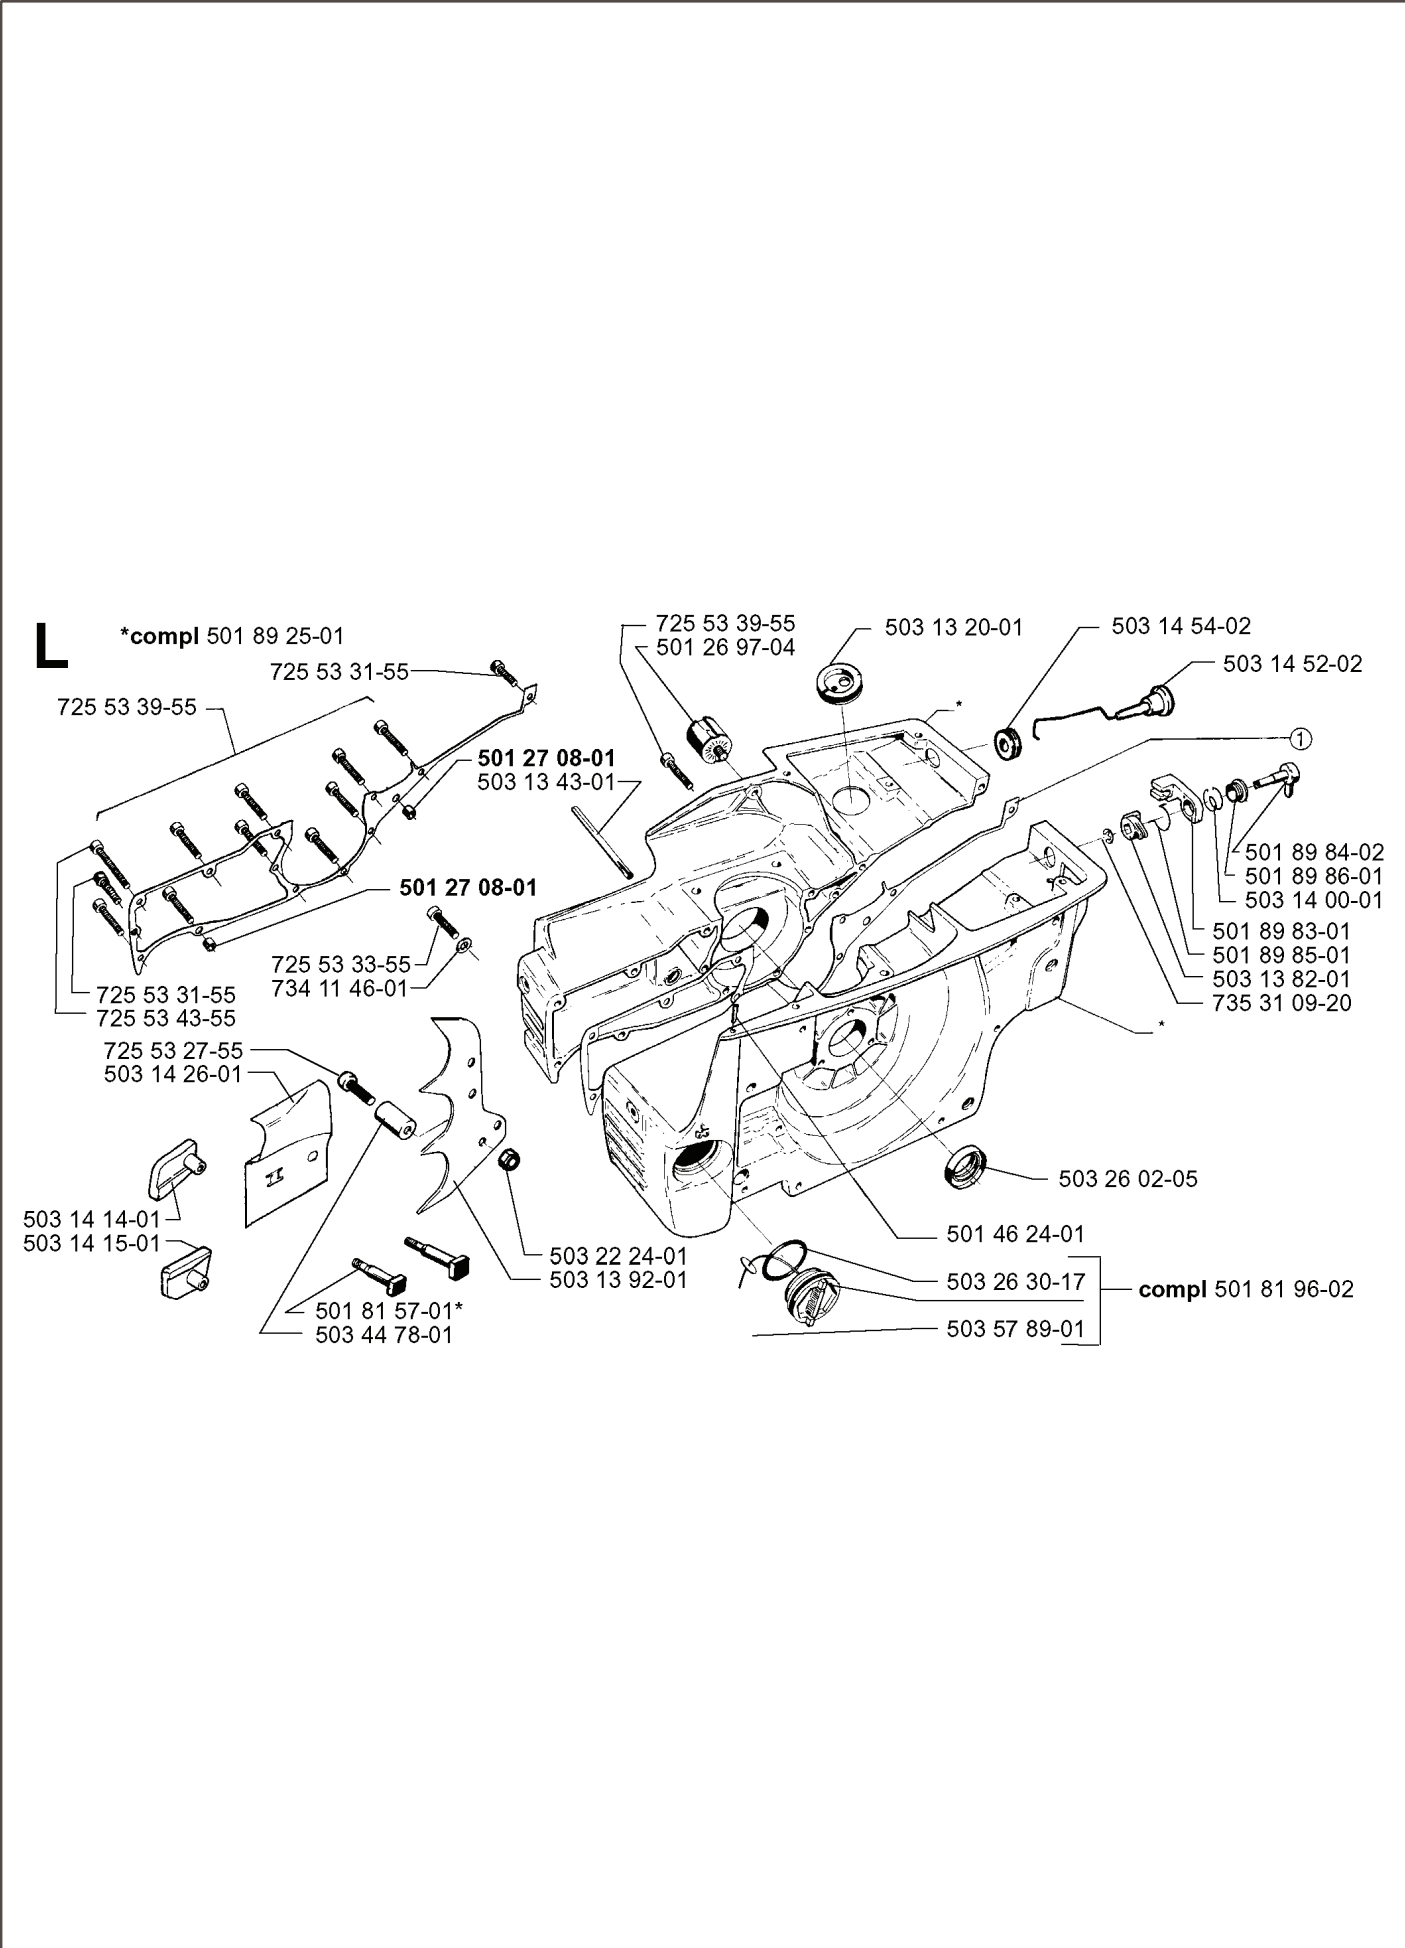

3120, 20000600001-20013500000

SPARE PARTS LIST

B

*compl 501 89 44-02

compl 501 89 47-02

501 89 96-03

503 14 09-01

*503 20 32-28

REF.	PART NO.	DESCRIPTION	REMARK	QTY.	KIT
503 89 53-01	503895301	AIR FILTER	FELT	1	
503 14 18-02	503141802	AIR FILTER	FOAM	1	
503 14 16-01	503141601	AIR FILTER HOLDER		1	
503 13 47-01	503134701	GASKET		1	
501 89 48-01	501894801	INLET PIPE		1	
503 13 48-01	503134801	GASKET		1	
503 28 12-16	503281216	CARBURETTOR	EPA	1	
503 28 12-18	503281218	CARBURETTOR		1	
503 14 37-01	503143701	SEALING		1	
503 68 92-01	503689201	GUIDE BUSHING		1	
503 66 79-01	503667901	GROMMET		1	
503 20 03-20	503200320	SCREW IHSCFM		1	
734 11 46-01	734114601	WASHER		1	
503 20 21-97	503202197	SCREW IHSCM		1	
503 14 47-01	503144701	FILLER		1	
501 89 90-03	501899003	FILTER HOLDER ASSY		1	

S

503 55 86-01 NV-4

503 55 86-02 NV-5

501 91 14-01

503 62 12-01

501 68 89-01

503 13 96-01

REF.	PART NO.	DESCRIPTION	REMARK	QTY.	KIT
5035586-01	503558601	SPANNER	NV-4	1	
5019114-01	501911401	GREASE GUN		1	
5035586-02	503558602	SPANNER	NV-5	1	
5036212-01	503621201	GREASE		1	
5016889-01	501688901	COMBINATION WRENCH		1	
5031396-01	503139601	COMBINATION WRENCH		1	