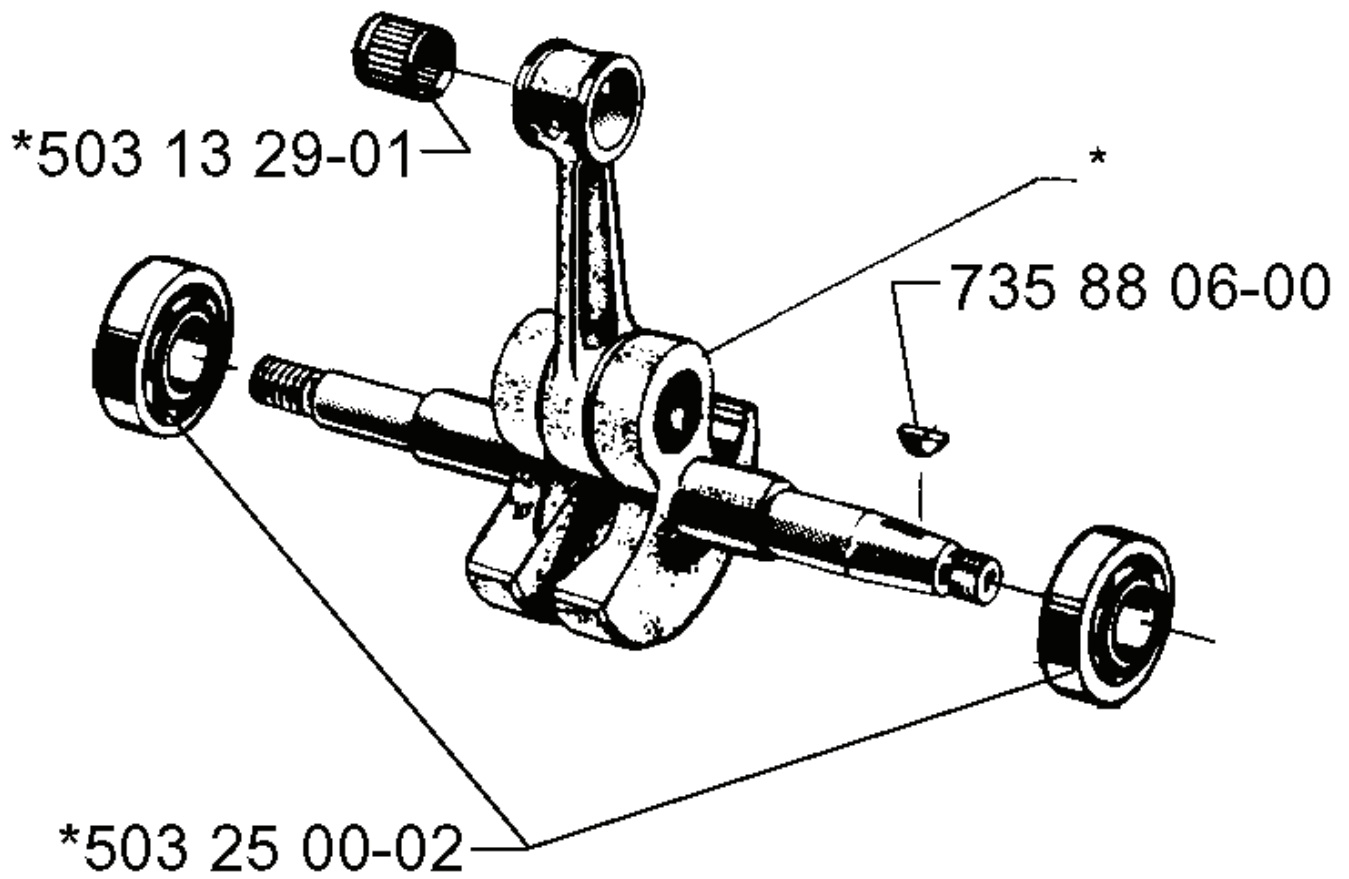

H

*compl 503 14 20-72