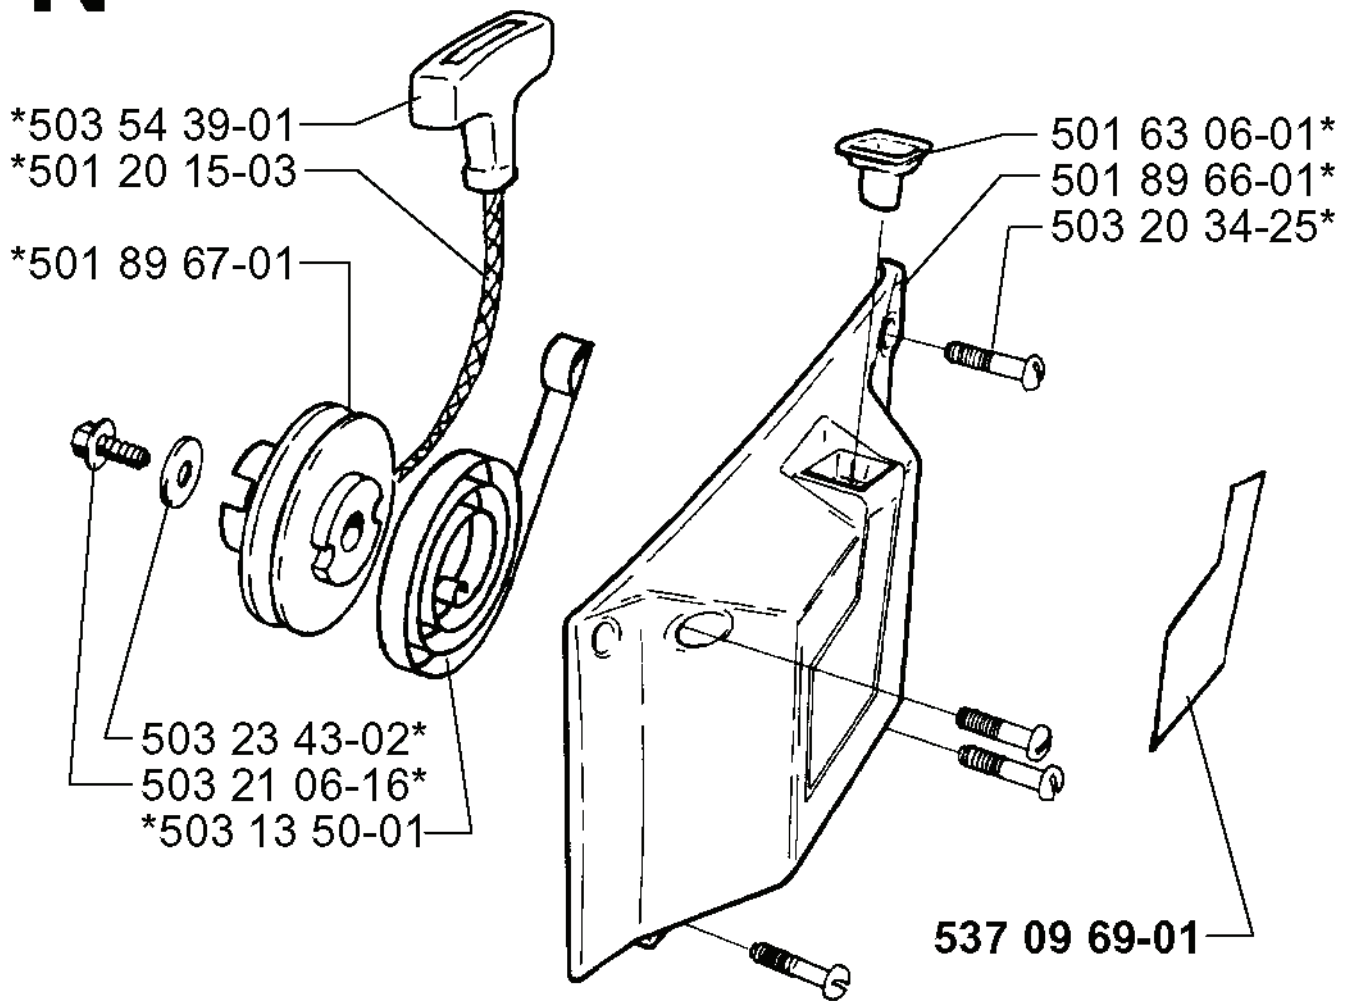

T

Up to 993100062 (1999)

REF.	PART NO.	DESCRIPTION	REMARK	QTY.	KIT
5018956-01	501895601	CLUTCH DRUM ASSY		1	
5012774-01	501277401	V-RING		1	
5031432-03	503143203	CLUTCH DRUM	.404X7	1	
5012927-02	501292702	GEAR WHEEL ASSY		1	
5032300-58	503230058	WASHER		1	
5034950-01	503495001	DUST COVER		1	
5015982-01	501598201	SEALING		1	
5018970-01	501897001	OIL PUMP ASSY		1	
5036	503600401	FILTER PLUG		1	
5018	501872501	TANK VENT		1	

N *compl 501 89 65-02

REF.	PART NO.	DESCRIPTION	REMARK	QTY.	KIT
5018965-02	501896502	STARTER ASSY		1	
5035439-01	503543901	STARTER HANDLE		1	
5012015-03	501201503	STARTER ROPE		1	
5018967-01	501896701	STARTER PULLEY		1	
5032343-02	503234302	WASHER		1	
5032106-16	503210616	SCREW IHSCT		1	
5031350-01	503135001	RECOIL SPRING		1	
5370969-01	537096901	LABEL		1	
5032034-25	503203425	SCREW CCRPANMO		1	
5018966-01	501896601	STARTER HOUSING		1	
5016306-01	501630601	SLEEVE		1	