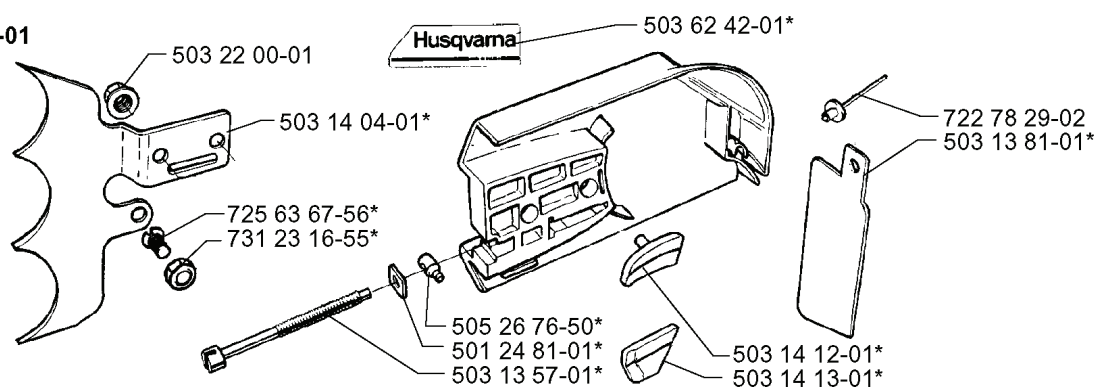

F *compl 501 89 63-01