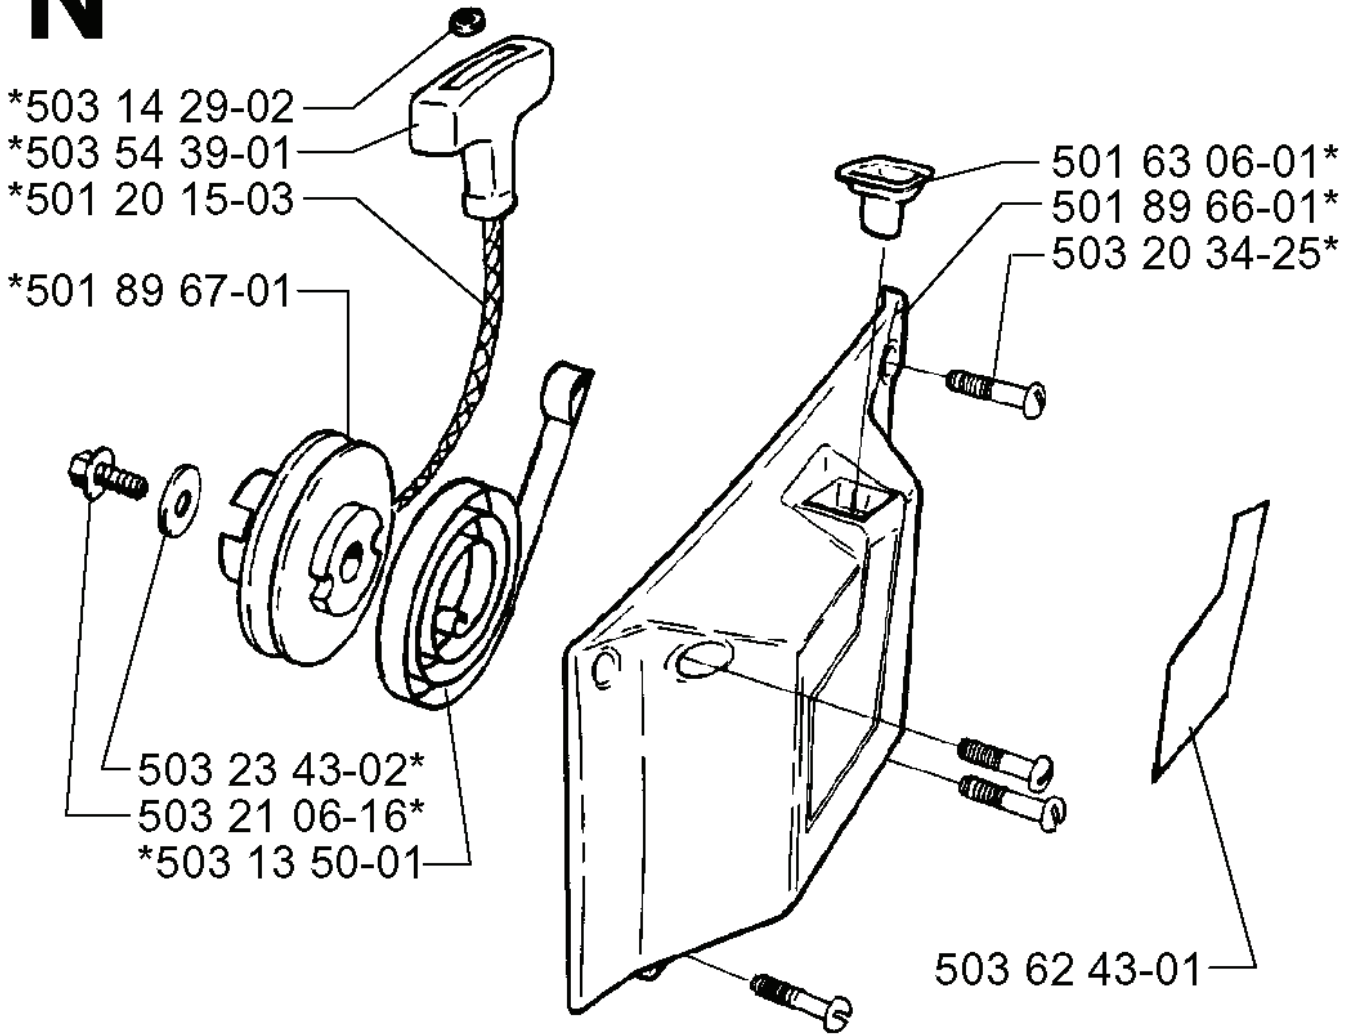

N *compl 501 89 65-02