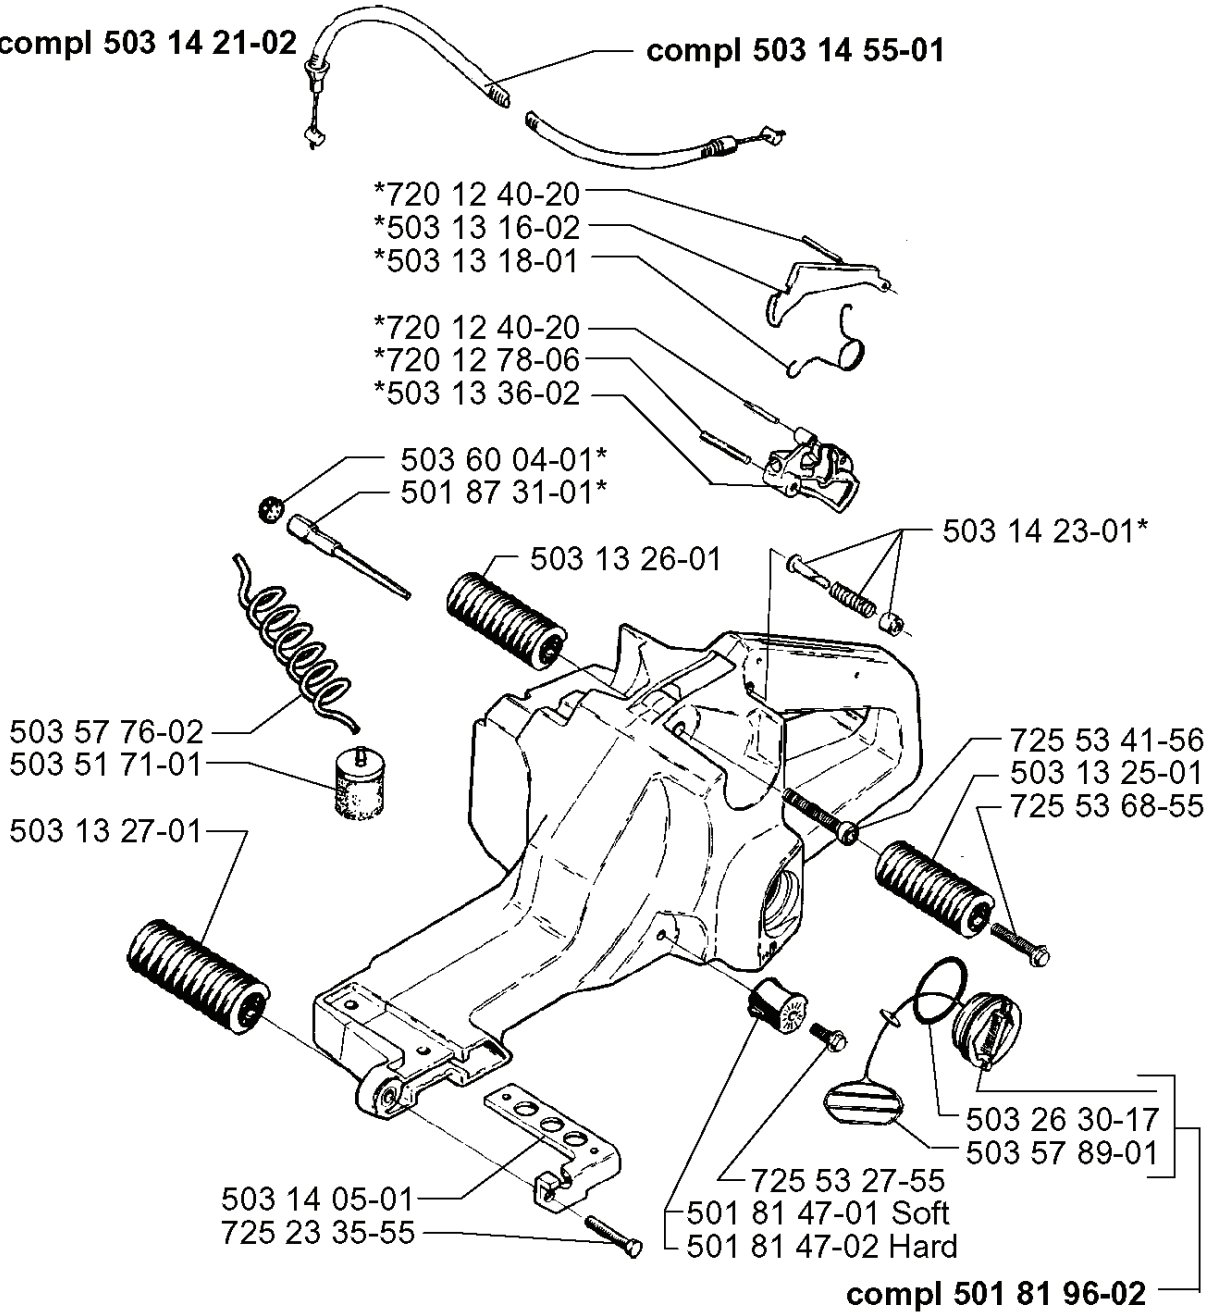

E

*compl 503 14 21-02

compl 503 14 55-01