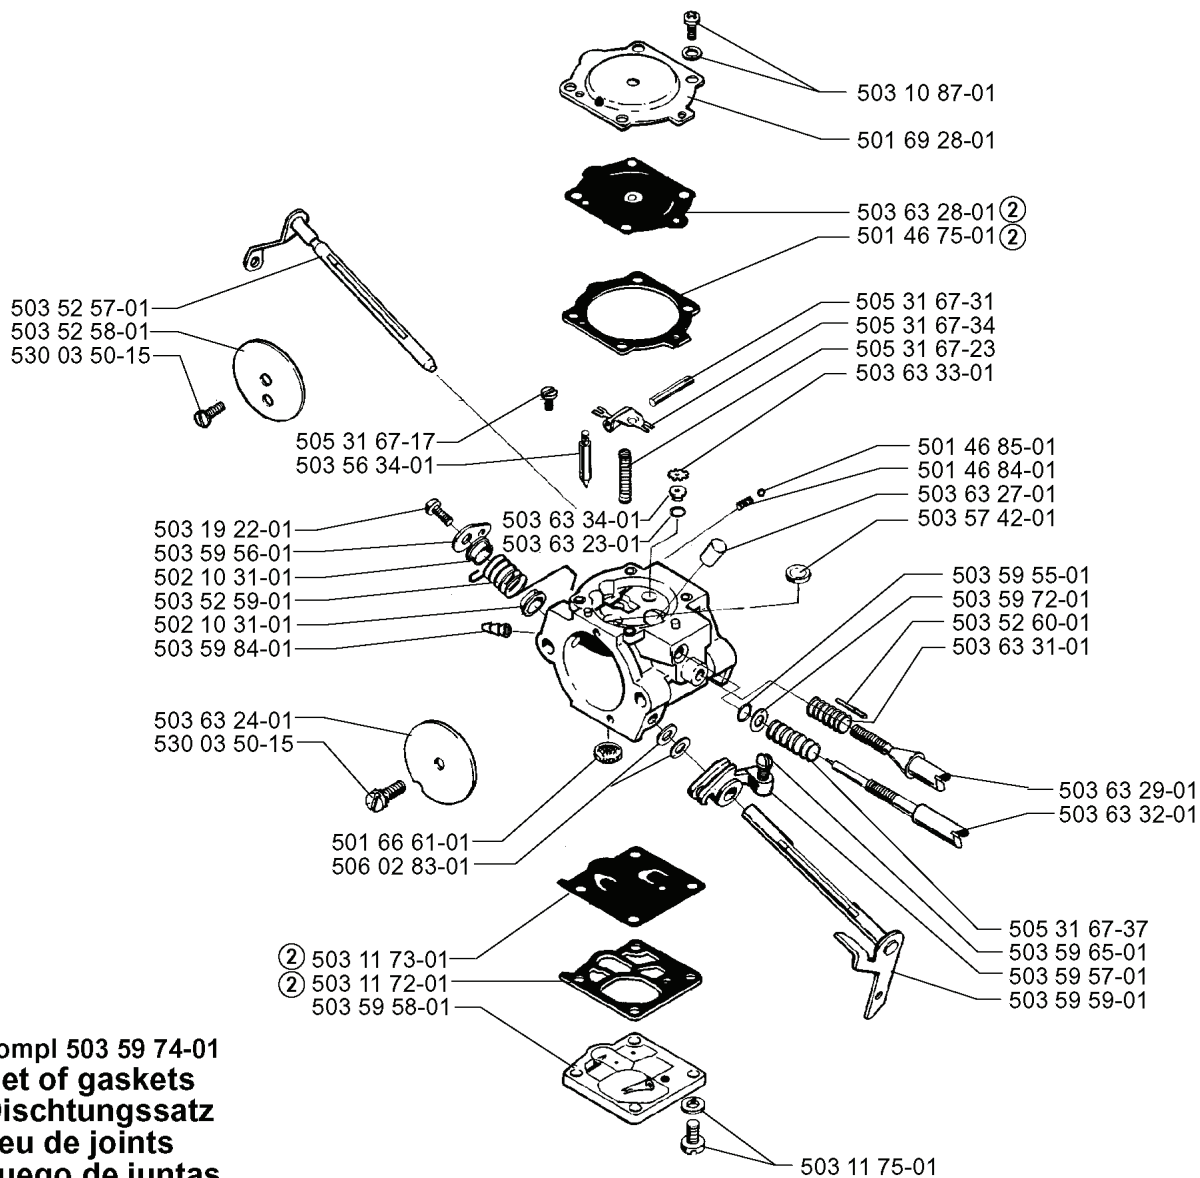

P compl 503 28 12-12

Walbro WG 6

② compl 503 59 74-01
Set of gaskets
Dischtungssatz
Jeu de joints
Juego de juntas
Packningssats