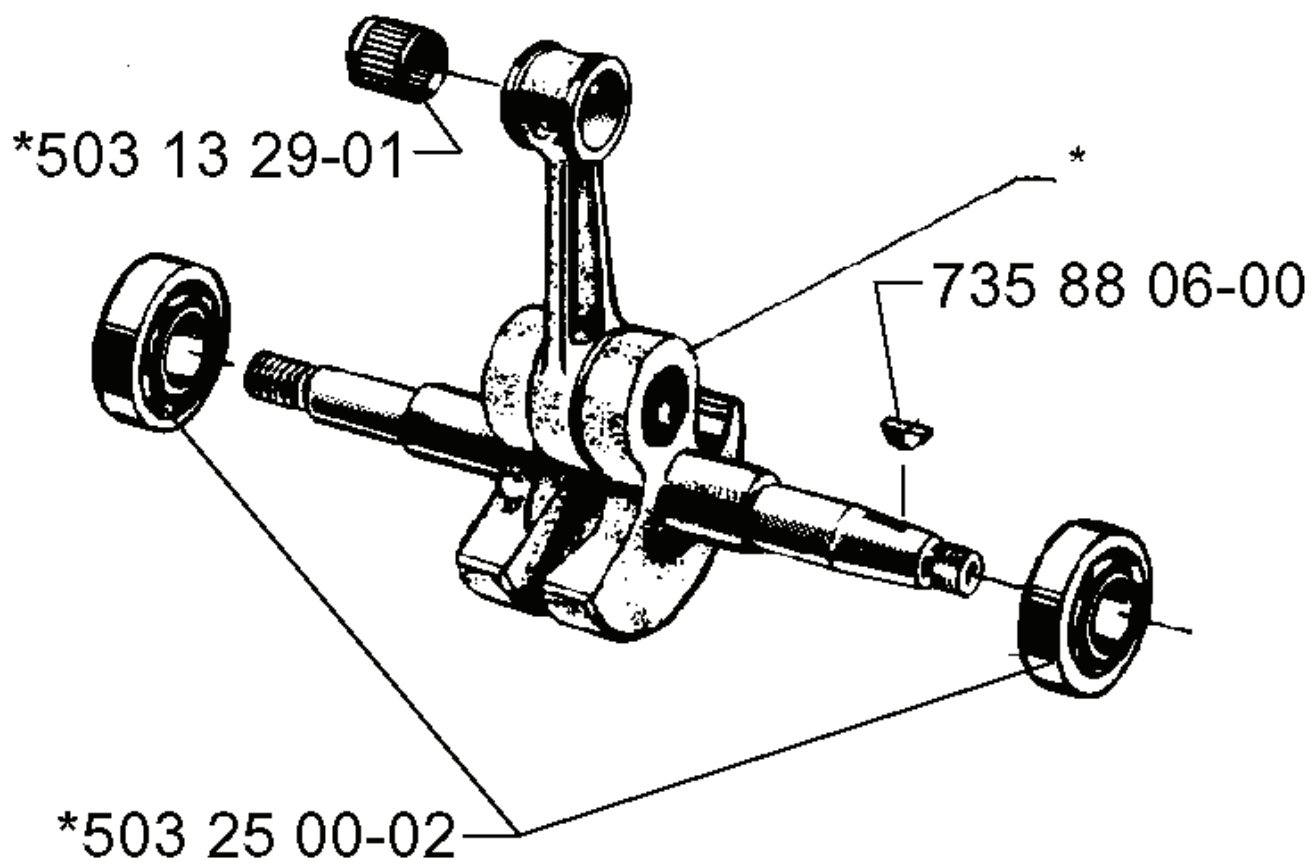

M

***compl 501 89 50-01**

REF.	PART NO.	DESCRIPTION	REMARK	QTY.	KIT
5018950-01	501895001	FLYWHEEL ASSY		1	
5014854-02	501485402	SPARK PLUG CAP		1	
5015274-06	501527406	RUBBER HOSE		1	
5031385-02	503138502	ELECTRONIC MODULE		1	
5032300-01	503230001	WASHER		1	
5032025-20	503202520	SCREW IHSCM		1	
5018199-01	501819901	SCREW		1	
5016732-01	501673201	PAWL		1	
5032300-42	503230042	WASHER		1	
5016735-01	501673501	SPRING		1	
5032210-03	503221003	HEXAGON NUT		1	
7351173-50	735117350	SPRING WASHER		1	
5018959-01	501895901	LEDSKENA		1	
5018398-03	501839803	CABLE		1	
5031324-01	503132401	CABLE GROMMET		1	
5037179-01	503717901	STOP SWITCH		1	
7232284-85	723228485	SCREW SLPANM		1	

H

*compl 503 14 20-01

REF.	PART NO.	DESCRIPTION	REMARK	QTY.	KIT
503 14 20-01	503142001	CRANKSHAFT ASSY		1	
503 13 29-01	503132901	NEEDLE HOLDER		1	
503 25 00-02	503250002	BALL BEARING		1	
735 88 06-00	735880600	WOODRUFF KEY		1	