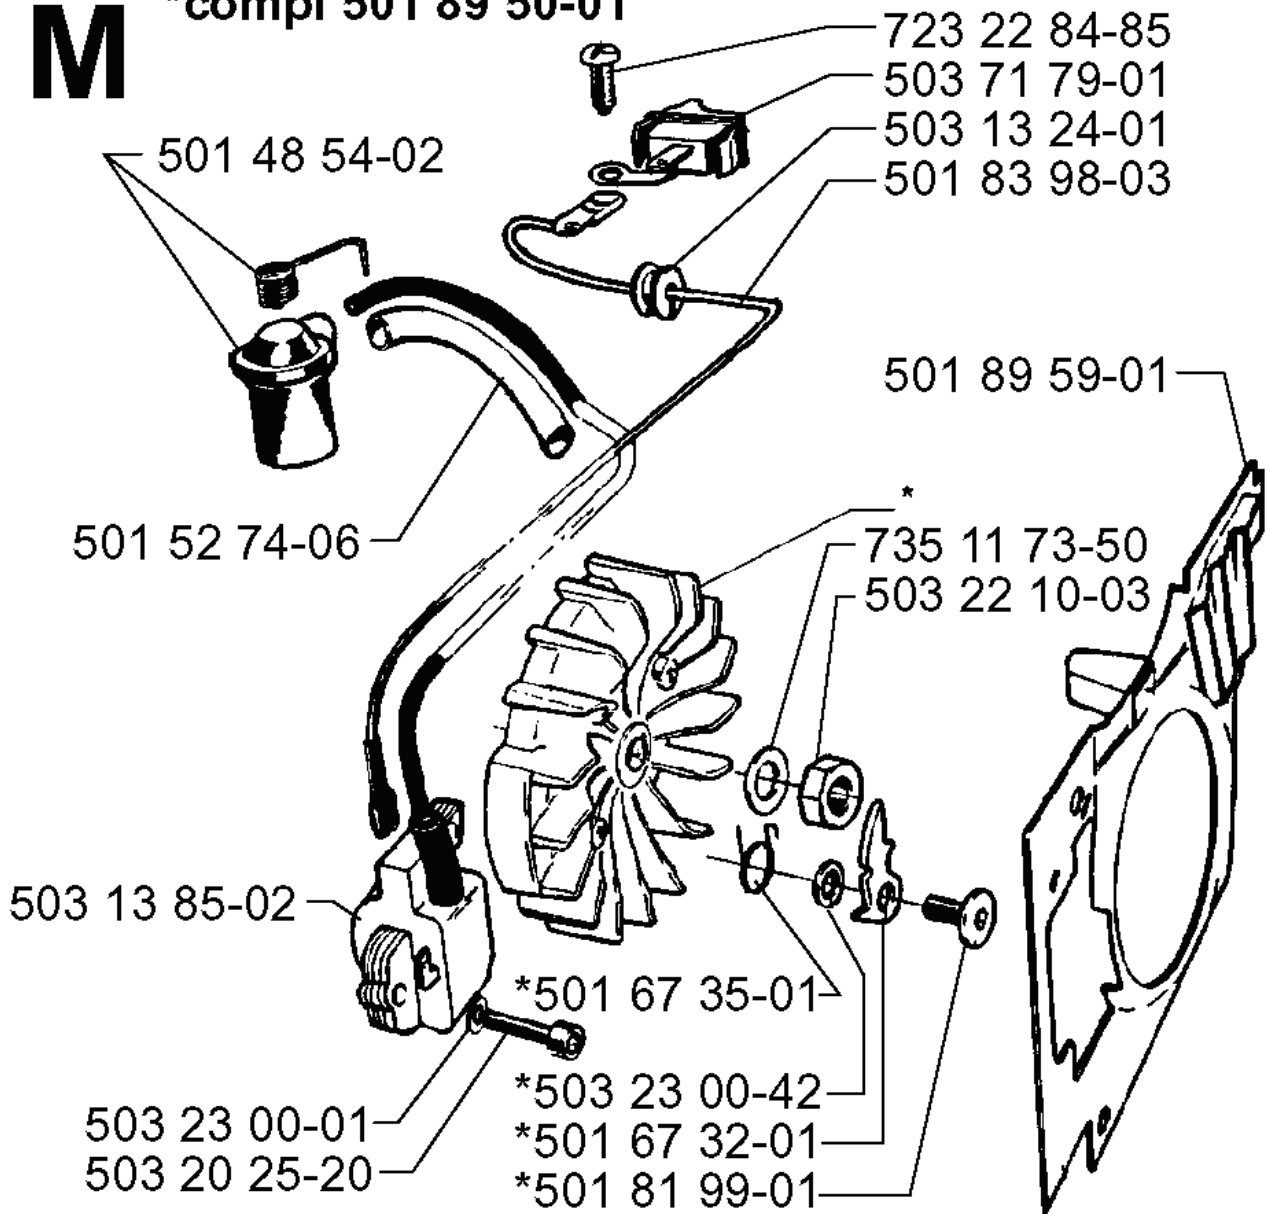

REF.	PART NO.	DESCRIPTION	REMARK	QTY.	KIT
503 10 87- 01	503108701	SCREW		1	

C

***compl 501 89 39-71**

REF.	PART NO.	DESCRIPTION	REMARK	QTY.	KIT
5018939-71	501893971	CYLINDER ASSY		1	
5015154-01	501515401	SUPPORT		1	
5032160-25	503216025	SCREW		1	
5032300-05	503230005	WASHER		1	
5036656-01	503665601	DECOMPRESSION VALVE		1	
5031313-01	503131301	GASKET		1	
5031329-01	503132901	NEEDLE HOLDER		1	
7374413-00	737441300	CIRCLIP		1	
5032890-26	503289026	PISTON RING		1	
5031346-01	503134601	GASKET		1	
5018941-03	501894103	PISTON ASSY		1	
5032351-08	503235108	SPARK PLUG		1	

M

***compl 501 89 50-01**

REF.	PART NO.	DESCRIPTION	REMARK	QTY.	KIT
5018950-01	501895001	FLYWHEEL ASSY		1	
5014854-02	501485402	SPARK PLUG CAP		1	
5015274-06	501527406	RUBBER HOSE		1	
5031385-02	503138502	ELECTRONIC MODULE		1	
5032300-01	503230001	WASHER		1	
5032025-20	503202520	SCREW IHSCM		1	
5018199-01	501819901	SCREW		1	
5016732-01	501673201	PAWL		1	
5032300-42	503230042	WASHER		1	
5016735-01	501673501	SPRING		1	
5032210-03	503221003	HEXAGON NUT		1	
7351173-50	735117350	SPRING WASHER		1	
5018959-01	501895901	LEDSKENA		1	
5018398-03	501839803	CABLE		1	
5031324-01	503132401	CABLE GROMMET		1	
5037179-01	503717901	STOP SWITCH		1	
7232284-85	723228485	SCREW SLPANM		1	

H

*compl 503 14 20-01

REF.	PART NO.	DESCRIPTION	REMARK	QTY.	KIT
503 14 20-01	503142001	CRANKSHAFT ASSY		1	
503 13 29-01	503132901	NEEDLE HOLDER		1	
503 25 00-02	503250002	BALL BEARING		1	
735 88 06-00	735880600	WOODRUFF KEY		1	