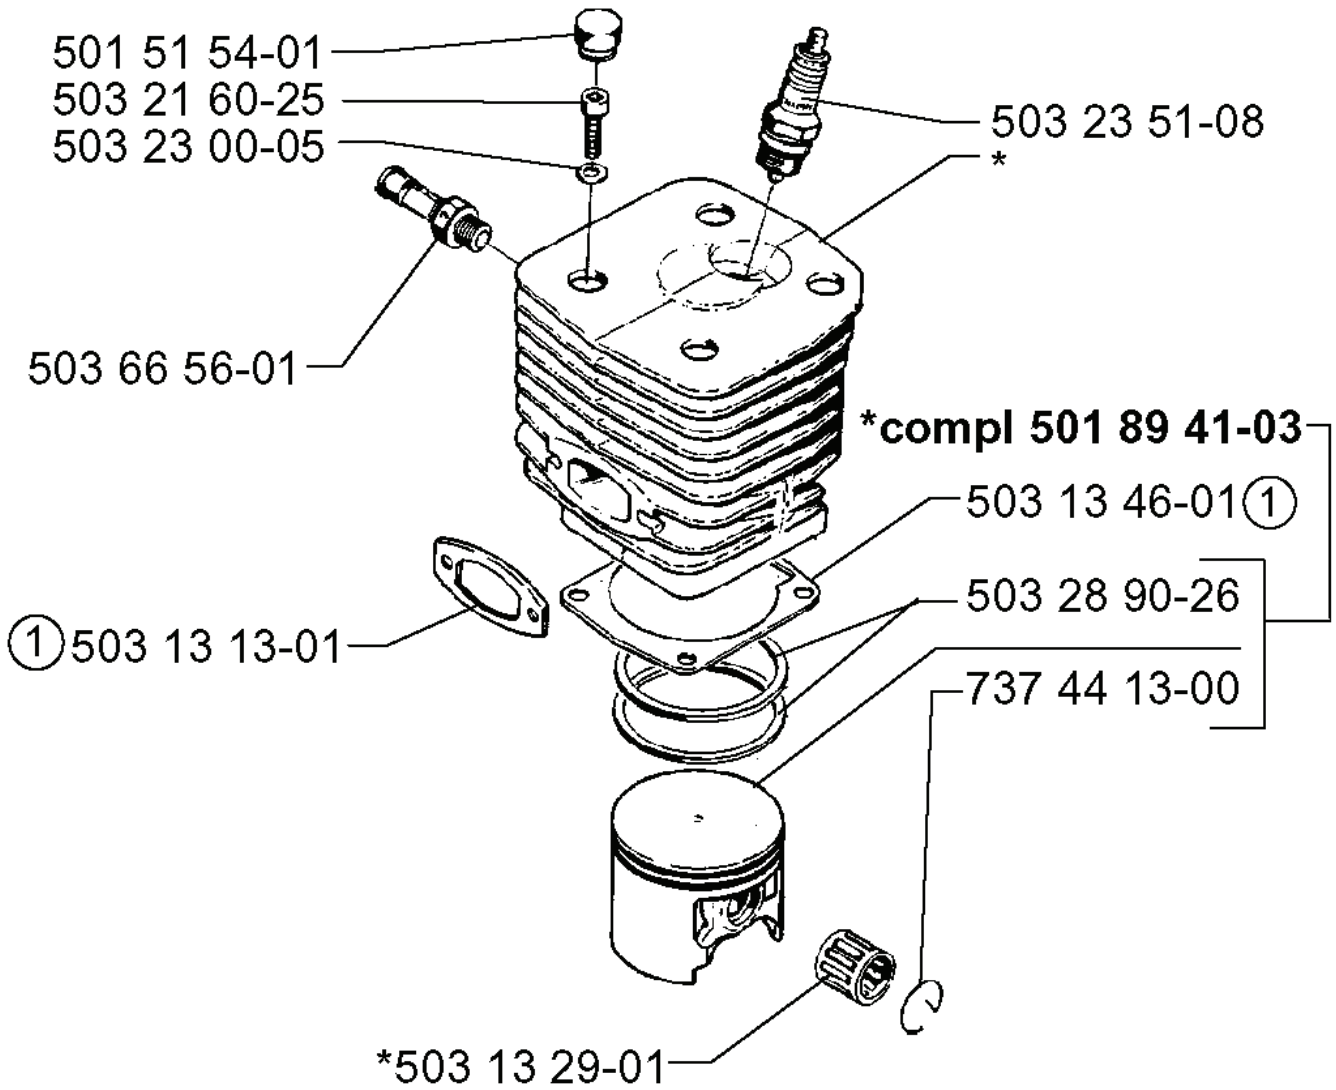

REF.	PART NO.	DESCRIPTION	REMARK	QTY.	KIT
503 10 87- 01	503108701	SCREW		1	

C

***compl 501 89 39-71**

REF.	PART NO.	DESCRIPTION	REMARK	QTY.	KIT
5018939-71	501893971	CYLINDER ASSY		1	
5015154-01	501515401	SUPPORT		1	
5032160-25	503216025	SCREW		1	
5032300-05	503230005	WASHER		1	
5036656-01	503665601	DECOMPRESSION VALVE		1	
5031313-01	503131301	GASKET		1	
5031329-01	503132901	NEEDLE HOLDER		1	
7374413-00	737441300	CIRCLIP		1	
5032890-26	503289026	PISTON RING		1	
5031346-01	503134601	GASKET		1	
5018941-03	501894103	PISTON ASSY		1	
5032351-08	503235108	SPARK PLUG		1	