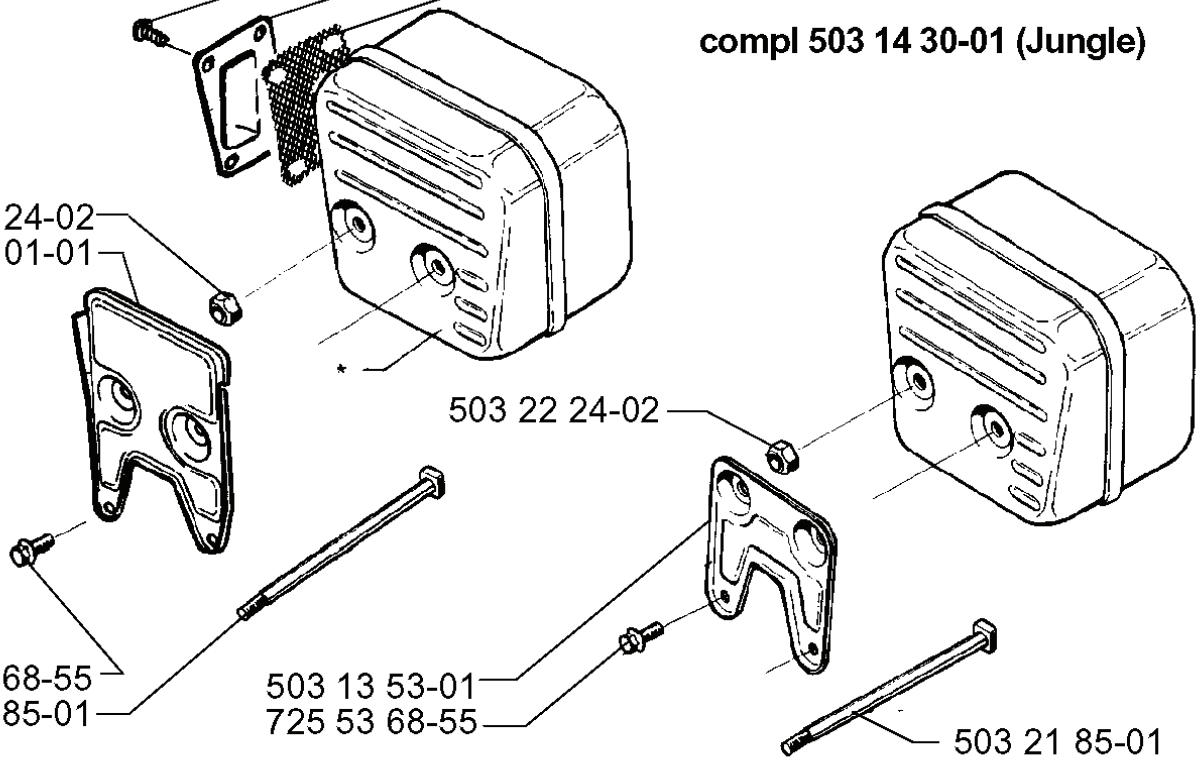

G

*compl 503 13 00-01 Europe
*compl 503 14 28-01 FF

503 21 11-03*
503 14 02-01*
503 13 12-01*

compl 503 14 30-01 (Jungle)

503 22 24-02
503 14 01-01

503 22 24-02

725 53 68-55
503 21 85-01

503 13 53-01
725 53 68-55

503 21 85-01