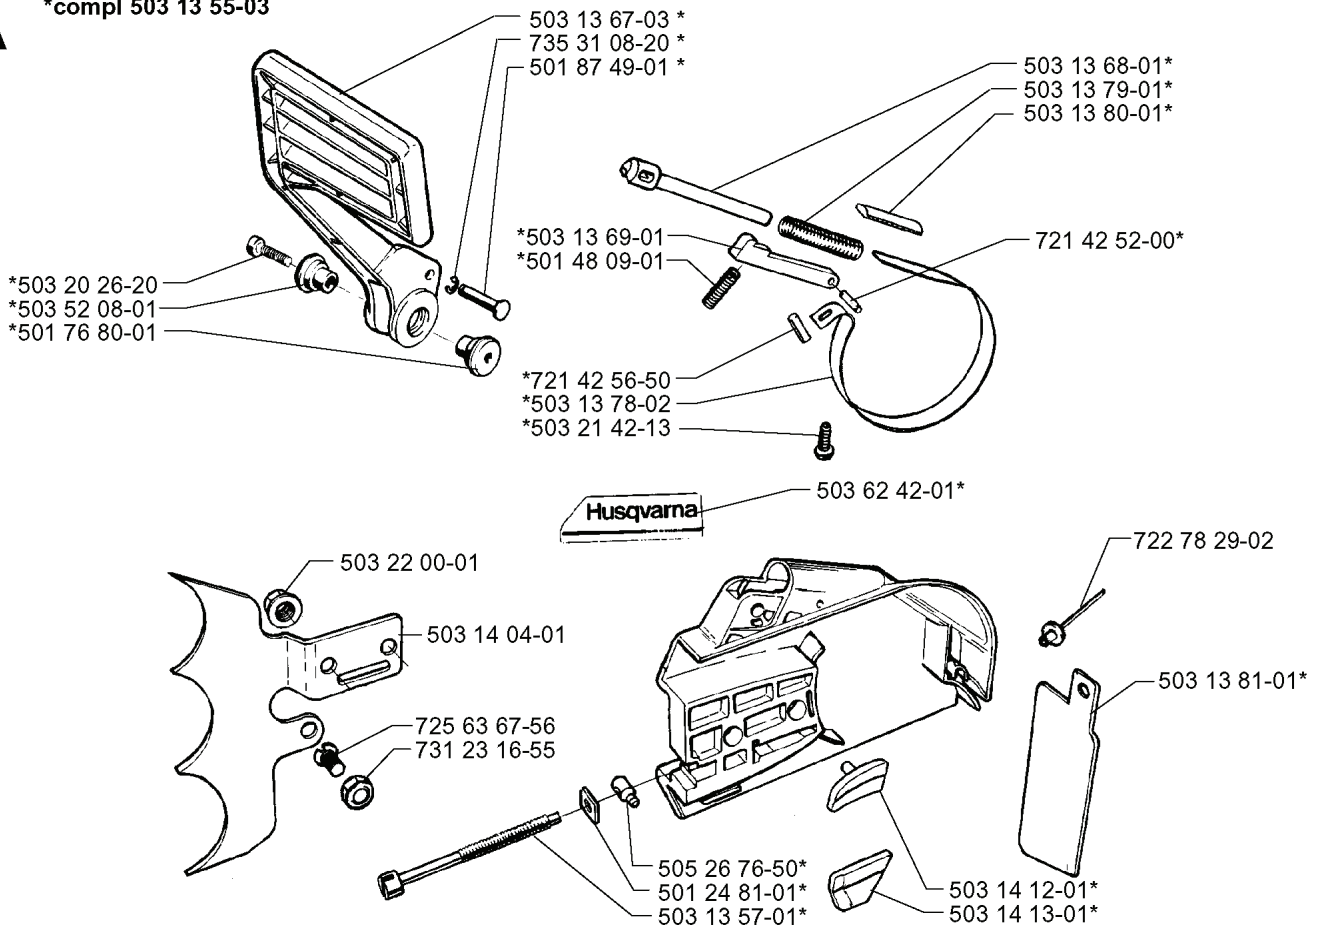

A

*compl 503 13 55-03