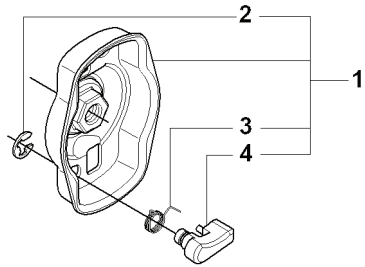

K2 323C, L, LD, R, RJ, 325CX, Lx, LDx, Rx, RJx STARTER

REF.	PART NO.	DESCRIPTION	REMARK	QTY.	KIT
1	503873305	STARTER PAWL		2	
2	735310820	E-CLIP		1	1
3	503873601	SPRING		2	1
4	503873502	STARTER PAWL		2	1
6	503852806	STARTER ASSY		0	
7	537379302	SPACING SLEEVE		2	6
8	503217716	SCREW IH SCT		1	6
9	503858901	STARTER ROPE		1	6
10	537008401	STARTER HANDLE		1	6
11	503964901	STARTER PULLEY		1	6
12	503858702	STARTER HOUSING		1	6
13	537379302	SPACING SLEEVE		1	6
14	537034101	PROTECTIVE PLATE		1	
15	503200316	SCREW IHSCFM		1	
16	503216618	SCREW IH SCT		1	
17	503200316	SCREW IHSCFM		2