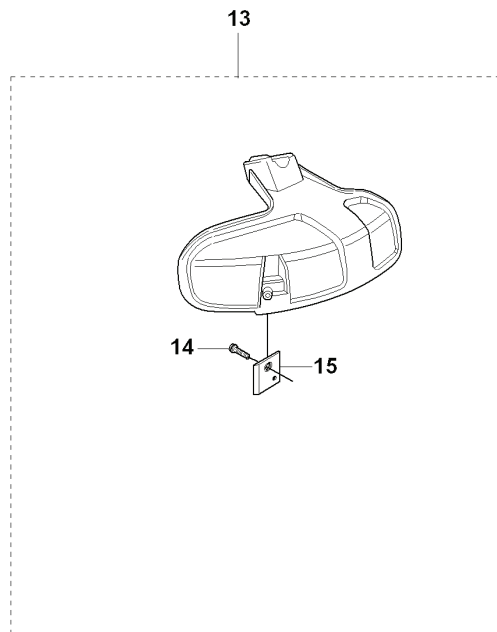

323 L, 20080900001-Current

SPARE PARTS LIST

R 323C, L, LD, R, RJ, 325CX, Lx, LDx, Rx, RJx
ACCESSORIES

REF.	PART NO.	DESCRIPTION	REMARK	QTY.	KIT
1	537299501	SAW BLADE GUARD		1	
2	725236871	SCREW EHHM		2	1
3	537047501	CLAMP		1	1
4	537293401	ADAPTER		1	1
5	502272201	SAW BLADE GUARD		1	1
6	503217516	SCREW IHSCT		4	1
7	537076701	TRIMMER GUARD		1	
8	503210716	SCREW IHSCT		1	7
9	503798801	BLADE		1	7
10	503934202	COMBINATION GUARD		1	
11	503210716	SCREW IHSCT		1	10
12	503798801	BLADE		1	10
13	503977101	TRIMMER GUARD ASSY		1	
14	503210716	SCREW IHSCT		1	13
15	503798801	BLADE		1	13

K2 323C, L, LD, R, RJ, 325CX, Lx, LDx, Rx, RJx STARTER

REF.	PART NO.	DESCRIPTION	REMARK	QTY.	KIT
1	503873305	STARTER PAWL		2	
2	735310820	E-CLIP		1	1
3	503873601	SPRING		2	1
4	503873502	STARTER PAWL		2	1
6	503852806	STARTER ASSY		0	
7	537379302	SPACING SLEEVE		2	6
8	503217716	SCREW IH SCT		1	6
9	503858901	STARTER ROPE		1	6
10	537008401	STARTER HANDLE		1	6
11	503964901	STARTER PULLEY		1	6
12	503858702	STARTER HOUSING		1	6
13	537379302	SPACING SLEEVE		1	6
14	537034101	PROTECTIVE PLATE		1	
15	503200316	SCREW IHSCFM		1	
16	503216618	SCREW IH SCT		1	
17	503200316	SCREW IHSCFM		2	

REF.	PART NO.	DESCRIPTION	REMARK	QTY.	KIT
1	503997801	HANDLE		1	
2	503888801	TUBE		1	
3	725237851	SCREW EHHM		1	
3	725238051	SCREW EHHM		1	
4	503879001	KNOB		1	
5	503230061	WASHER		1	
6	503871901	HANDLE LOOP		1	
6	503871903	HANDLE		1	
7	503940301	DISTANCE		1	
8	503200716	SCREW IHSCFM		1	
9	503941001	HOOK		1	
10	731231401	HEXAGON NUT		1	
11	503216816	SCREW IHSCCT		3	
12	502197101	SQUARE NUT		1	
13	537234801	DRIVE SHAFT		1	
14	735311200	CIRCLIP		1	
15	537237501	CLUTCH DRUM ASSY		1	
16	537294801	LABEL		1	
17	503795601	LABEL		1	
18	537101001	LABEL		1	
19	537085501	HANDLE		1	