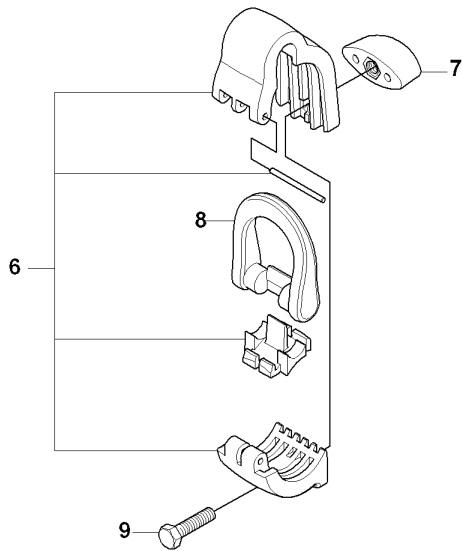

T 323C, L, LD, R, RJ, 325CX, Lx, LDx, Rx, RJx
ACCESSORIES

REF.	PART NO.	DESCRIPTION	REMARK	QTY.	KIT
1	531009248	FILTER OIL		1	
2	502285901	STOP		1	
3	501600203	SCREWDRIVER		1	
4	502114602	SOCKET WRENCH		1	
5	502215801	WRENCH		1	
6	537353601	LOOP		1	
7	537130402	KNOB		1	
8	537350101	LOOP		1	6
9	725233151	SCREW		1	
10	503976401	GREASE		1	
11	537312901	TRANSPORT GUARD		1	
12	503734001	FRONT PIECE		1	
13	503734102	BUCKLE		1	
14	502022802	WELT HOOK		1	
15	537216201	HARNESS		1	
15	537216202	HARNESS		1