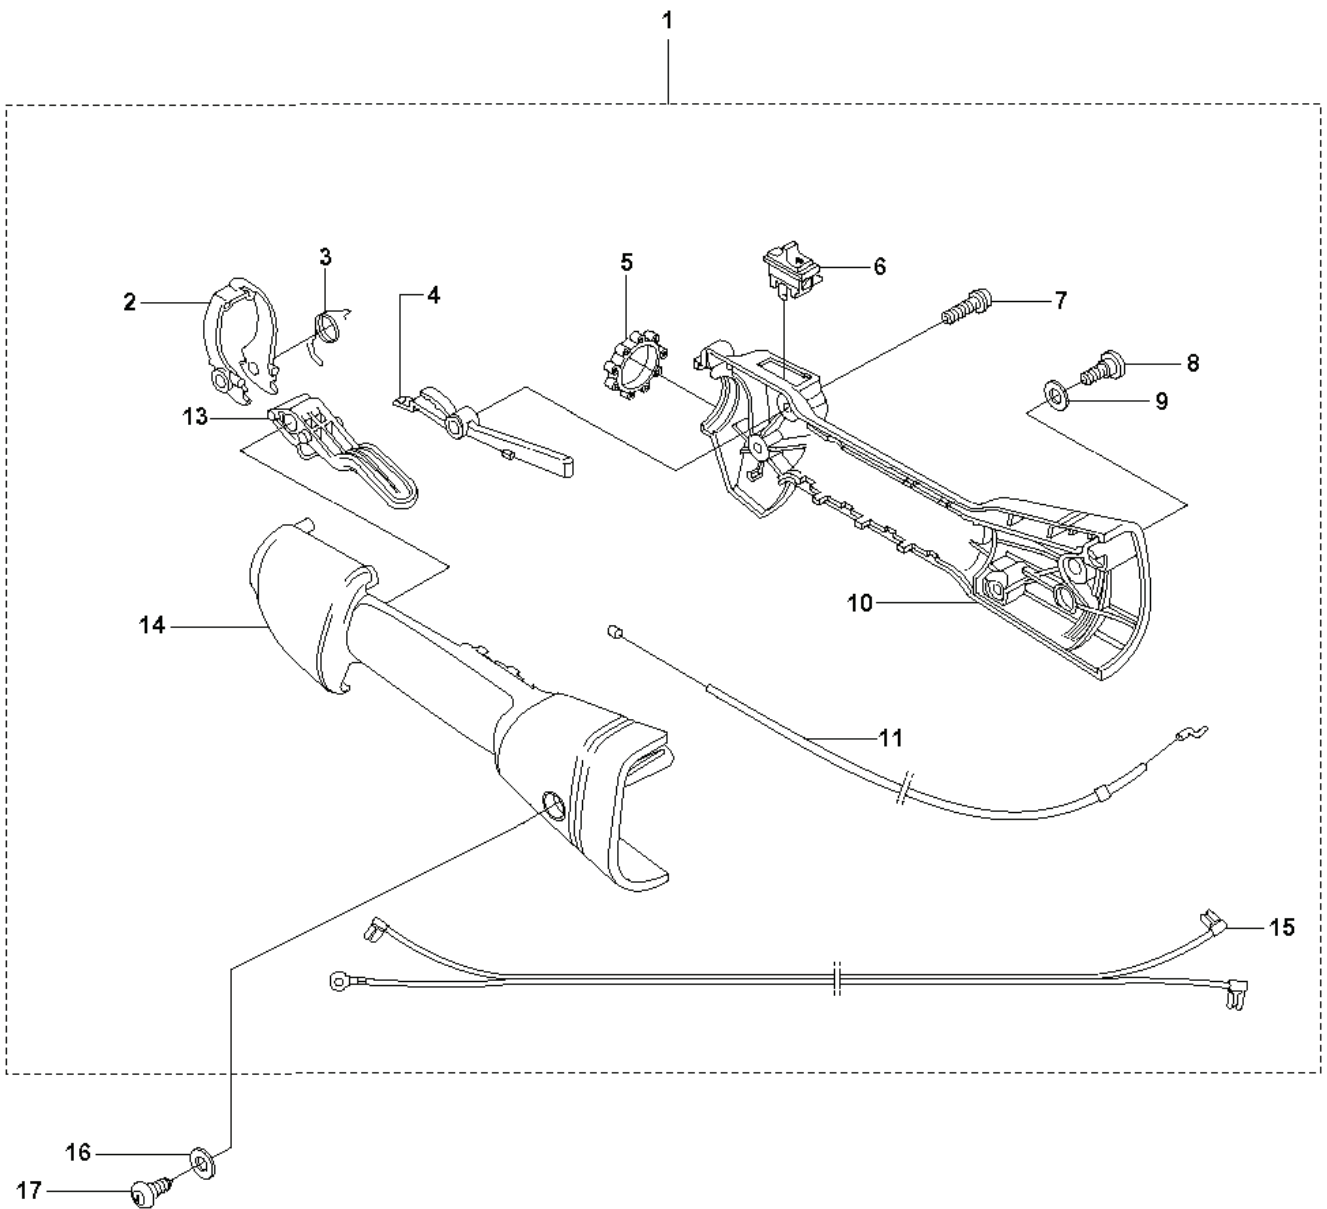

F 323L, 325Lx, LDx, LS, RJx
THROTTLE CONTROLS

REF.	PART NO.	DESCRIPTION	REMARK	QTY.	KIT
1	503852902	HANDLE		1	
2	503918101	THROTTLE LEVER		1	1
3	537011301	RECOIL SPRING		1	1
4	503878001	THROTTLE LOCKOUT		1	1
5	503961401	ABSORBER		1	1
6	537419001	SWITCH		1	1
7	503216618	SCREW IHSCT		5	1
8	503961301	SCREW		1	1
9	740420600	O-RING		1	1
10	503995501	HANDLE HALF	LRJ	1	1
10	503995502	HANDLE HALF	LX, RX	1	1
11	544171701	THROTTLE CABLE ASSY		2	1
12	503918101	THROTTLE LEVER		1	1
13	503877903	THROTTLE TRIGGER		1	1
14	503995601	HANDLE HALF	LRJ	1	1
14	503995602	HANDLE HALF	LX, RX	1	1
15	537414201	SHORT CIRCUIT CABLE		1	1
16	740420600	O-RING		2	
17	503961301	SCREW		3