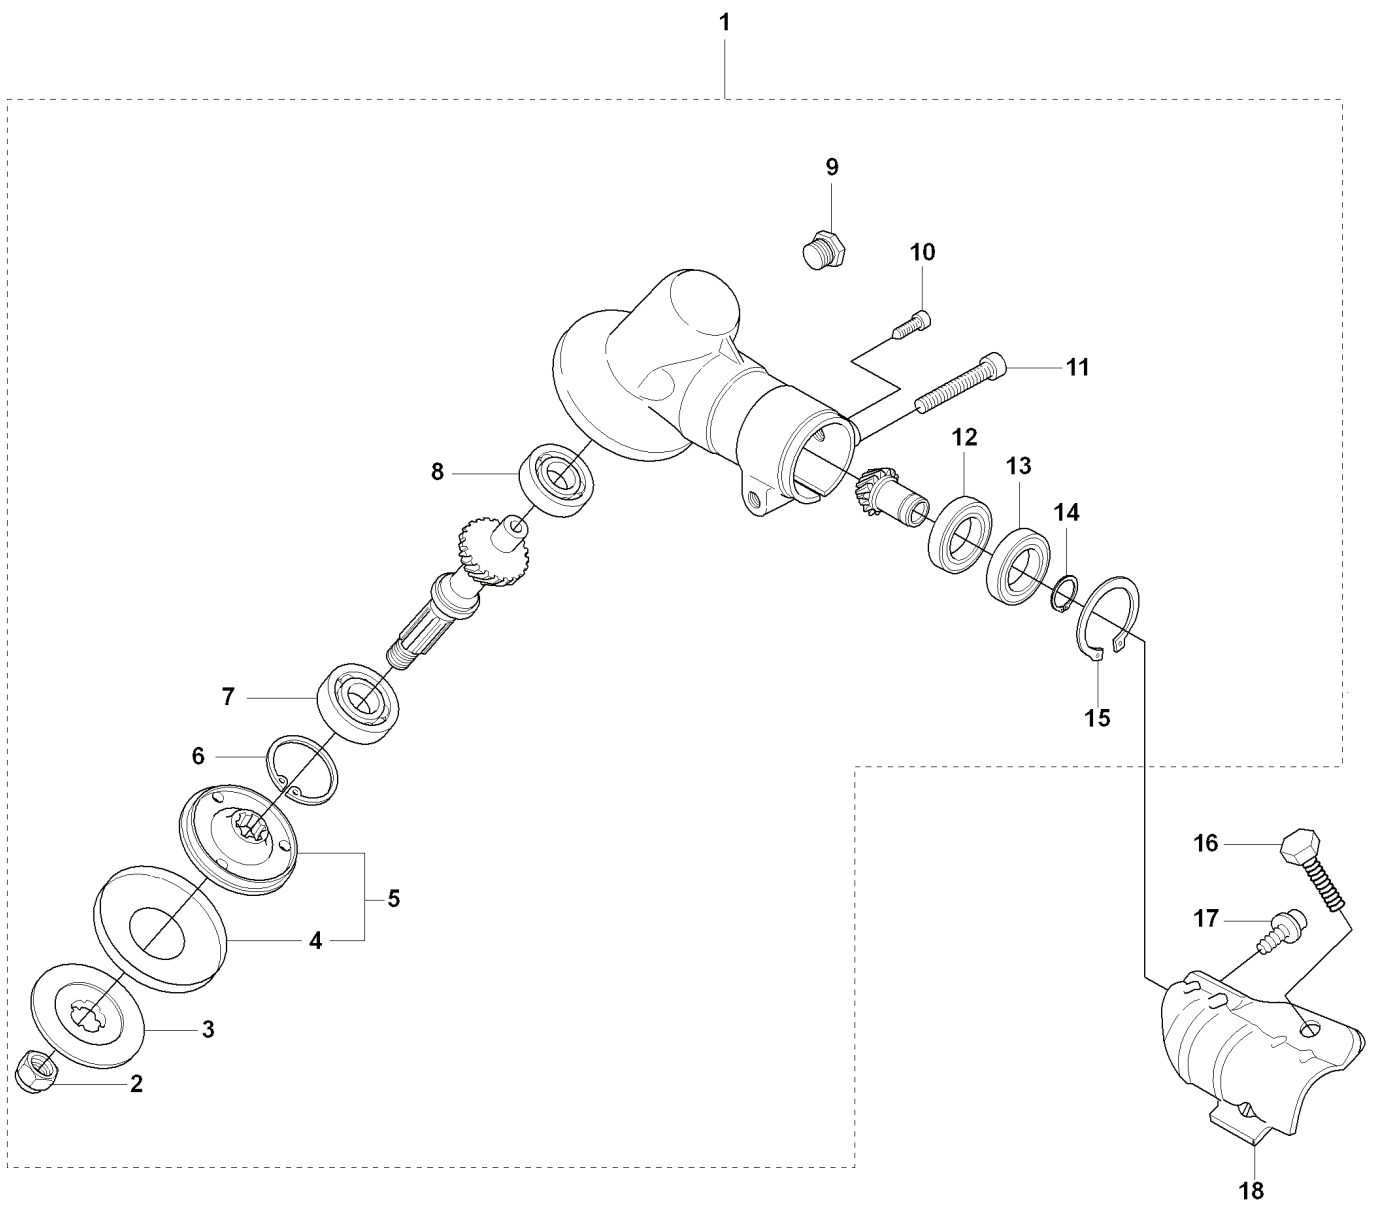

T 323C, L, LD, R, RJ, 325CX, Lx, LDx, Rx, RJx
ACCESSORIES

REF.	PART NO.	DESCRIPTION	REMARK	QTY.	KIT
1	531009248	FILTER OIL		1	
2	502285901	STOP		1	
3	501600203	SCREWDRIVER		1	
4	502114602	SOCKET WRENCH		1	
5	502215801	WRENCH		1	
6	537353601	LOOP		1	
7	537130402	KNOB		1	
8	537350101	LOOP		1	6
9	725233151	SCREW		1	
10	503976401	GREASE		1	
11	537312901	TRANSPORT GUARD		1	
12	503734001	FRONT PIECE		1	
13	503734102	BUCKLE		1	
14	502022802	WELT HOOK		1	
15	537216201	HARNESS		1	
15	537216202	HARNESS		1	

U 323C, L, LD, R, RJ, 325CX, Lx, LDx, Rx, RJx
HARNESS

Duo Balance

12

11

10

REF.	PART NO.	DESCRIPTION	REMARK	QTY.	KIT
1	503996101	BAND		0	
2	503996103	BAND		0	
3	537275901	HIP PAD		0	
4	502022801	HOOK		0	
5	502023002	LOCK		0	4
6	502023801	SPRING		0	4
7	502022902	HOOK		0	4
8	735310920	E-CLIP		0	4
9	537113501	RETAINER		0	
10	503996103	BAND		0	
11	503996101	BAND		3	
12	537175401	HIP PAD		3	
13	537275901	HIP PAD		0	

A 323C, L, LD, R, RJ, 325CX, Lx, LDx, Rx, RJx
BEVEL GEAR

REF.	PART NO.	DESCRIPTION	REMARK	QTY.	KIT
1	537199202	BEVEL GEAR ASSY		1	
2	503856301	NUT		1	1
3	537285601	SUPPORT FLANGE		1	1
4	537292601	CUP		1	1
5	537234901	DRIVER ASSY		1	1
6	735312810	CIRCLIP		1	1
7	503252401	BALL BEARING		1	1
8	738219800	BALL BEARING		1	1
9	503201501	SCREW		1	1
10	503201412	SCREW IHSCFMO		1	1
11	503200725	SCREW IHSCFM		1	1
12	738219900	BALL BEARING		1	1
13	738219902	BALL BEARING		1	1
14	735311100	CIRCLIP		1	1
15	735312510	CIRCLIP		1	1
16	725237051	SCREW		1	
17	503200712	SCREW IHSCFM		1	
18	503935501	CLAMP:GUARD		1	