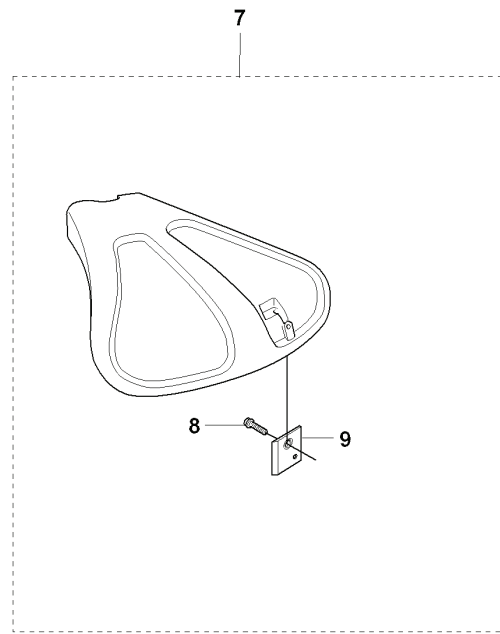

323 L, 20080900001-Current

SPARE PARTS LIST

R 323C, L, LD, R, RJ, 325CX, Lx, LDx, Rx, RJx
ACCESSORIES

REF.	PART NO.	DESCRIPTION	REMARK	QTY.	KIT
1	537299501	SAW BLADE GUARD		1	
2	725236871	SCREW EHHM		2	1
3	537047501	CLAMP		1	1
4	537293401	ADAPTER		1	1
5	502272201	SAW BLADE GUARD		1	1
6	503217516	SCREW IHSCT		4	1
7	537076701	TRIMMER GUARD		1	
8	503210716	SCREW IHSCT		1	7
9	503798801	BLADE		1	7
10	503934202	COMBINATION GUARD		1	
11	503210716	SCREW IHSCT		1	10
12	503798801	BLADE		1	10
13	503977101	TRIMMER GUARD ASSY		1	
14	503210716	SCREW IHSCT		1	13
15	503798801	BLADE		1	13

K2 323C, L, LD, R, RJ, 325CX, Lx, LDx, Rx, RJx STARTER

REF.	PART NO.	DESCRIPTION	REMARK	QTY.	KIT
1	503873305	STARTER PAWL		2	
2	735310820	E-CLIP		1	1
3	503873601	SPRING		2	1
4	503873502	STARTER PAWL		2	1
6	503852806	STARTER ASSY		0	
7	537379302	SPACING SLEEVE		2	6
8	503217716	SCREW IH SCT		1	6
9	503858901	STARTER ROPE		1	6
10	537008401	STARTER HANDLE		1	6
11	503964901	STARTER PULLEY		1	6
12	503858702	STARTER HOUSING		1	6
13	537379302	SPACING SLEEVE		1	6
14	537034101	PROTECTIVE PLATE		1	
15	503200316	SCREW IHSCFM		1	
16	503216618	SCREW IH SCT		1	
17	503200316	SCREW IHSCFM		2	

REF.	PART NO.	DESCRIPTION	REMARK	QTY.	KIT
1	503997801	HANDLE		1	
2	503888801	TUBE		1	
3	725237851	SCREW EHHM		1	
3	725238051	SCREW EHHM		1	
4	503879001	KNOB		1	
5	503230061	WASHER		1	
6	503871901	HANDLE LOOP		1	
6	503871903	HANDLE		1	
7	503940301	DISTANCE		1	
8	503200716	SCREW IHSCFM		1	
9	503941001	HOOK		1	
10	731231401	HEXAGON NUT		1	
11	503216816	SCREW IHSCCT		3	
12	502197101	SQUARE NUT		1	
13	537234801	DRIVE SHAFT		1	
14	735311200	CIRCLIP		1	
15	537237501	CLUTCH DRUM ASSY		1	
16	537294801	LABEL		1	
17	503795601	LABEL		1	
18	537101001	LABEL		1	
19	537085501	HANDLE		1	