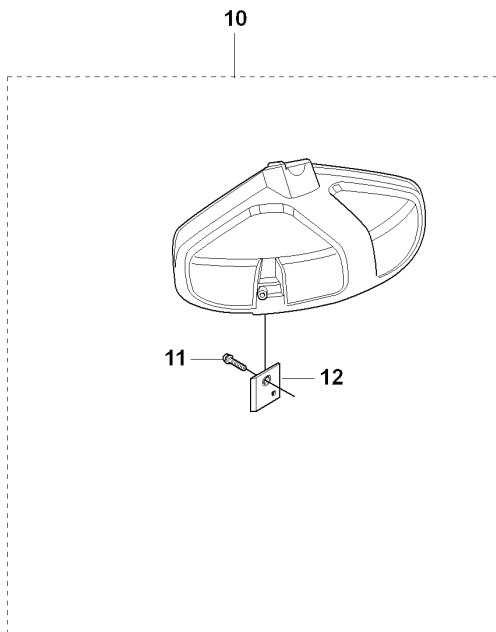

323 L, 20080900001-Current

SPARE PARTS LIST

R 323C, L, LD, R, RJ, 325CX, Lx, LDx, Rx, RJx
ACCESSORIES

REF.	PART NO.	DESCRIPTION	REMARK	QTY.	KIT
1	537299501	SAW BLADE GUARD		1	
2	725236871	SCREW EHHM		2	1
3	537047501	CLAMP		1	1
4	537293401	ADAPTER		1	1
5	502272201	SAW BLADE GUARD		1	1
6	503217516	SCREW IHSCT		4	1
7	537076701	TRIMMER GUARD		1	
8	503210716	SCREW IHSCT		1	7
9	503798801	BLADE		1	7
10	503934202	COMBINATION GUARD		1	
11	503210716	SCREW IHSCT		1	10
12	503798801	BLADE		1	10
13	503977101	TRIMMER GUARD ASSY		1	
14	503210716	SCREW IHSCT		1	13
15	503798801	BLADE		1	13

K2 323C, L, LD, R, RJ, 325CX, Lx, LDx, Rx, RJx STARTER

REF.	PART NO.	DESCRIPTION	REMARK	QTY.	KIT
1	503873305	STARTER PAWL		2	
2	735310820	E-CLIP		1	1
3	503873601	SPRING		2	1
4	503873502	STARTER PAWL		2	1
6	503852806	STARTER ASSY		0	
7	537379302	SPACING SLEEVE		2	6
8	503217716	SCREW IH SCT		1	6
9	503858901	STARTER ROPE		1	6
10	537008401	STARTER HANDLE		1	6
11	503964901	STARTER PULLEY		1	6
12	503858702	STARTER HOUSING		1	6
13	537379302	SPACING SLEEVE		1	6
14	537034101	PROTECTIVE PLATE		1	
15	503200316	SCREW IHSCFM		1	
16	503216618	SCREW IH SCT		1	
17	503200316	SCREW IHSCFM		2	

REF.	PART NO.	DESCRIPTION	REMARK	QTY.	KIT
1	503997801	HANDLE		1	
2	503888801	TUBE		1	
3	725237851	SCREW EHHM		1	
3	725238051	SCREW EHHM		1	
4	503879001	KNOB		1	
5	503230061	WASHER		1	
6	503871901	HANDLE LOOP		1	
6	503871903	HANDLE		1	
7	503940301	DISTANCE		1	
8	503200716	SCREW IHSCFM		1	
9	503941001	HOOK		1	
10	731231401	HEXAGON NUT		1	
11	503216816	SCREW IHSCCT		3	
12	502197101	SQUARE NUT		1	
13	537234801	DRIVE SHAFT		1	
14	735311200	CIRCLIP		1	
15	537237501	CLUTCH DRUM ASSY		1	
16	537294801	LABEL		1	
17	503795601	LABEL		1	
18	537101001	LABEL		1	
19	537085501	HANDLE		1	