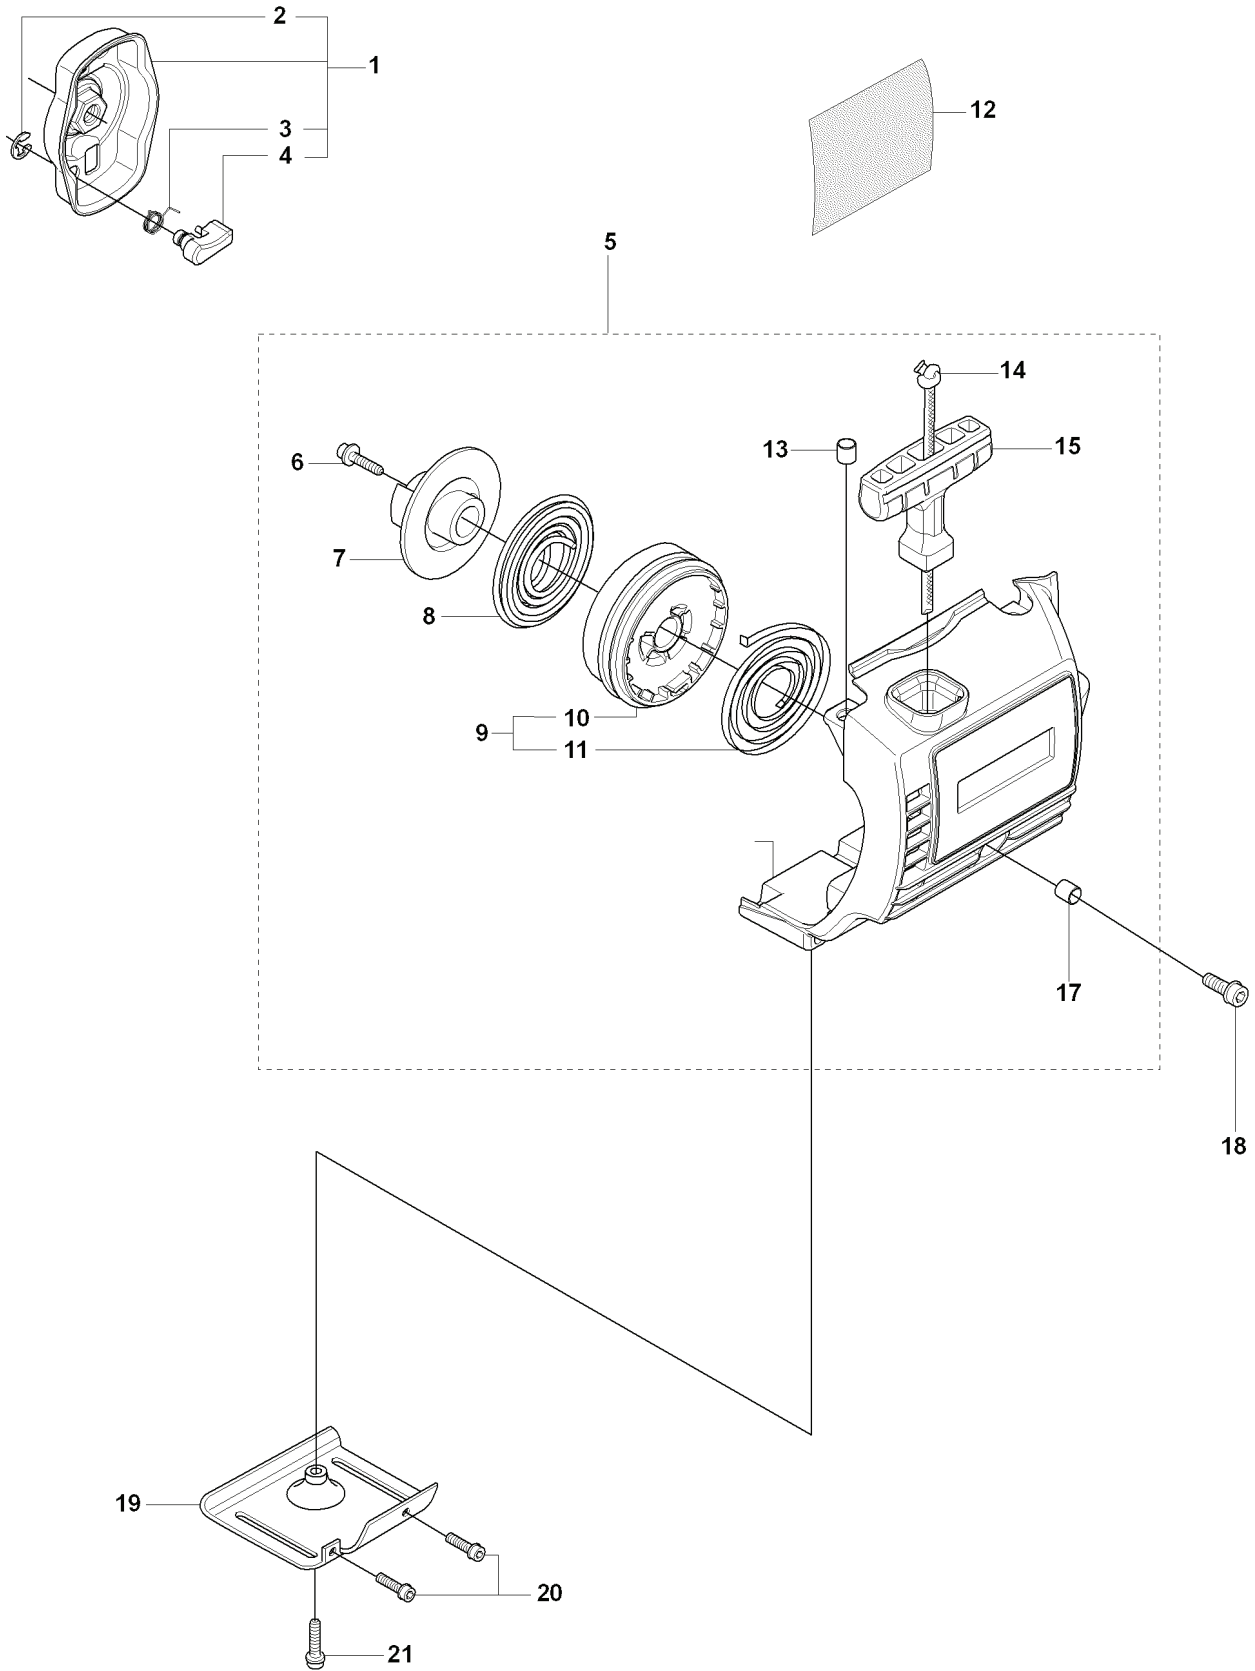

K1 323C, L, LD, R, RJ, 325CX, Lx, LDx, Rx, RJx STARTER

REF.	PART NO.	DESCRIPTION	REMARK	QTY.	KIT
1	503873305	STARTER PAWL		1	
2	735310820	E-CLIP		2	1
3	503873601	SPRING		2	1
4	503873502	STARTER PAWL		2	1
5	544071102	STARTER ASSY		1	
6	503217725	SCREW IHSCCT		1	5
7	544038702	DRIVER		1	5
8	544038802	SPRING		1	5
9	544166501	STARTER PULLEY ASSY		1	5
10	544038601	STARTER PULLEY		1	5.9
11	503859001	RECOIL SPRING		1	5.9
12	537353404	LABEL	323L	1	
13	537379302	SPACING SLEEVE		2	
14	503858901	STARTER ROPE		1	5
15	537008401	STARTER HANDLE		1	5
16	537411601	STARTER HOUSING		1	5
17	537379302	SPACING SLEEVE		1	5
18	503216820	SCREW IHSCFT		1	
18	503200316	SCREW IHSCFM		1	
19	537034101	PROTECTIVE PLATE		1	
20	503216618	SCREW IHSCCT		1	
21	503200316	SCREW IHSCFM		1