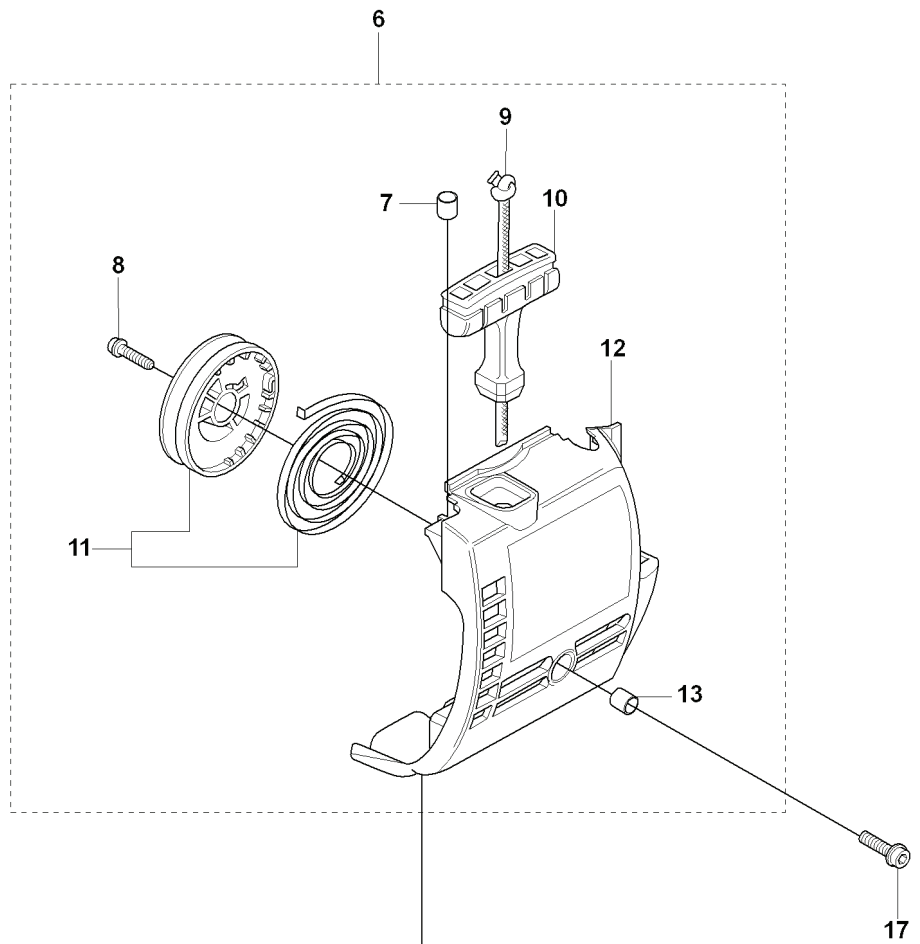

323 L, 20080900001-Current

SPARE PARTS LIST

R 323C, L, LD, R, RJ, 325CX, Lx, LDx, Rx, RJx
ACCESSORIES

REF.	PART NO.	DESCRIPTION	REMARK	QTY.	KIT
1	537299501	SAW BLADE GUARD		1	
2	725236871	SCREW EHHM		2	1
3	537047501	CLAMP		1	1
4	537293401	ADAPTER		1	1
5	502272201	SAW BLADE GUARD		1	1
6	503217516	SCREW IHSCT		4	1
7	537076701	TRIMMER GUARD		1	
8	503210716	SCREW IHSCT		1	7
9	503798801	BLADE		1	7
10	503934202	COMBINATION GUARD		1	
11	503210716	SCREW IHSCT		1	10
12	503798801	BLADE		1	10
13	503977101	TRIMMER GUARD ASSY		1	
14	503210716	SCREW IHSCT		1	13
15	503798801	BLADE		1	13

K2 323C, L, LD, R, RJ, 325CX, Lx, LDx, Rx, RJx STARTER

REF.	PART NO.	DESCRIPTION	REMARK	QTY.	KIT
1	503873305	STARTER PAWL		2	
2	735310820	E-CLIP		1	1
3	503873601	SPRING		2	1
4	503873502	STARTER PAWL		2	1
6	503852806	STARTER ASSY		0	
7	537379302	SPACING SLEEVE		2	6
8	503217716	SCREW IH SCT		1	6
9	503858901	STARTER ROPE		1	6
10	537008401	STARTER HANDLE		1	6
11	503964901	STARTER PULLEY		1	6
12	503858702	STARTER HOUSING		1	6
13	537379302	SPACING SLEEVE		1	6
14	537034101	PROTECTIVE PLATE		1	
15	503200316	SCREW IHSCFM		1	
16	503216618	SCREW IH SCT		1	
17	503200316	SCREW IHSCFM		2	

REF.	PART NO.	DESCRIPTION	REMARK	QTY.	KIT
1	503997801	HANDLE		1	
2	503888801	TUBE		1	
3	725237851	SCREW EHHM		1	
3	725238051	SCREW EHHM		1	
4	503879001	KNOB		1	
5	503230061	WASHER		1	
6	503871901	HANDLE LOOP		1	
6	503871903	HANDLE		1	
7	503940301	DISTANCE		1	
8	503200716	SCREW IHSCFM		1	
9	503941001	HOOK		1	
10	731231401	HEXAGON NUT		1	
11	503216816	SCREW IHSCCT		3	
12	502197101	SQUARE NUT		1	
13	537234801	DRIVE SHAFT		1	
14	735311200	CIRCLIP		1	
15	537237501	CLUTCH DRUM ASSY		1	
16	537294801	LABEL		1	
17	503795601	LABEL		1	
18	537101001	LABEL		1	
19	537085501	HANDLE		1	