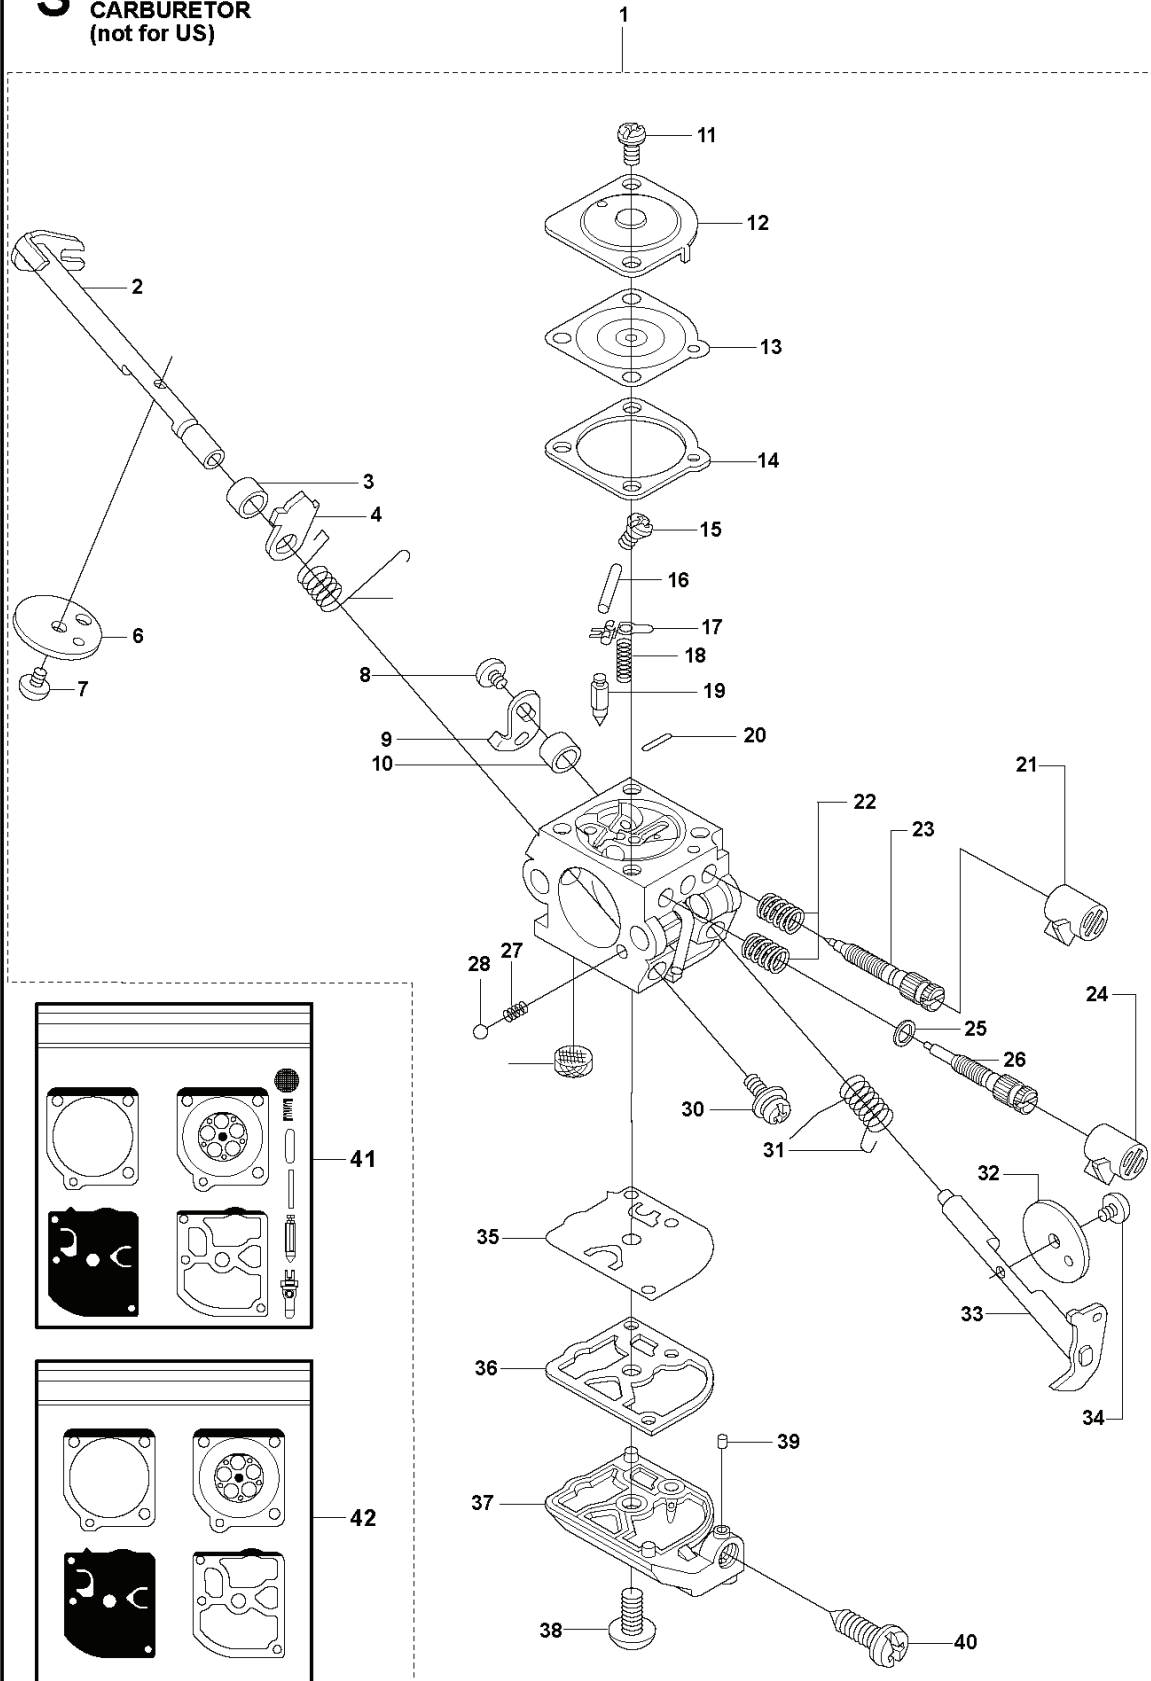

S 323C, L, LD, R, RJ, 325CX, Lx, LDx, Rx, RJx
CARBURETOR
(not for US)

REF.	PART NO.	DESCRIPTION	REMARK	QTY.	KIT
1	503283401	CARBURETTOR		0	
2	537370301	VALVE		1	1
3	503481901	COLLAR		1	1
4	537049001	LEVER		1	1
5	537021001	SPRING		1	1
6	537370301	VALVE		1	1
7	503481801	SCREW		1	1
8	503479001	SCREW		1	1
9	537019801	LEVER		1	1
10	503478901	COLLAR		1	1
11	503480501	SCREW		2	1
12	503974301	COVER		1	1
13	537048901	DIAPHRAGM		1	1, 41, 42
14	537020401	GASKET		1	1, 41, 42
15	503480101	SCREW		1	1
16	503480001	PIN RETAINING SCREW		1	1.41
17	503665901	LEVER		1	1.41
18	537020301	SPRING		1	1.41
19	503479701	VALVE		1	1.41
20	537020801	PLUG		1	1.41
21	537021601	LIMITER CAP		1	1
22	503480801	SPRING		1	1
23	537127801	SCREW		1	1
24	537021601	LIMITER CAP		1	1
25	503974001	WASHER		1	1
26	537020601	SCREW		1	1
27	537012601	SPRING		1	1
28	537012501	BALL		1	1
29	503535701	STRAINER		1	1.41
30	503755301	SCREW		1	1
31	537019701	SPRING		1	1
32	537019901	VALVE		1	1
33	537019601	SHAFT ASSY		1	1
34	503479201	SCREW		1	1
35	537020001	DIAPHRAGM PUMP		1	1, 41, 42
36	537020101	GASKET		1	1, 41, 42
37	537020201	COVER		1	1
38	503479601	SCREW		1	1
39	503481101	PIECE		1	1
40	537020701	SCREW		1	1
41	531004553	GASKET KIT		1	
42	531004552	GASKET KIT		1