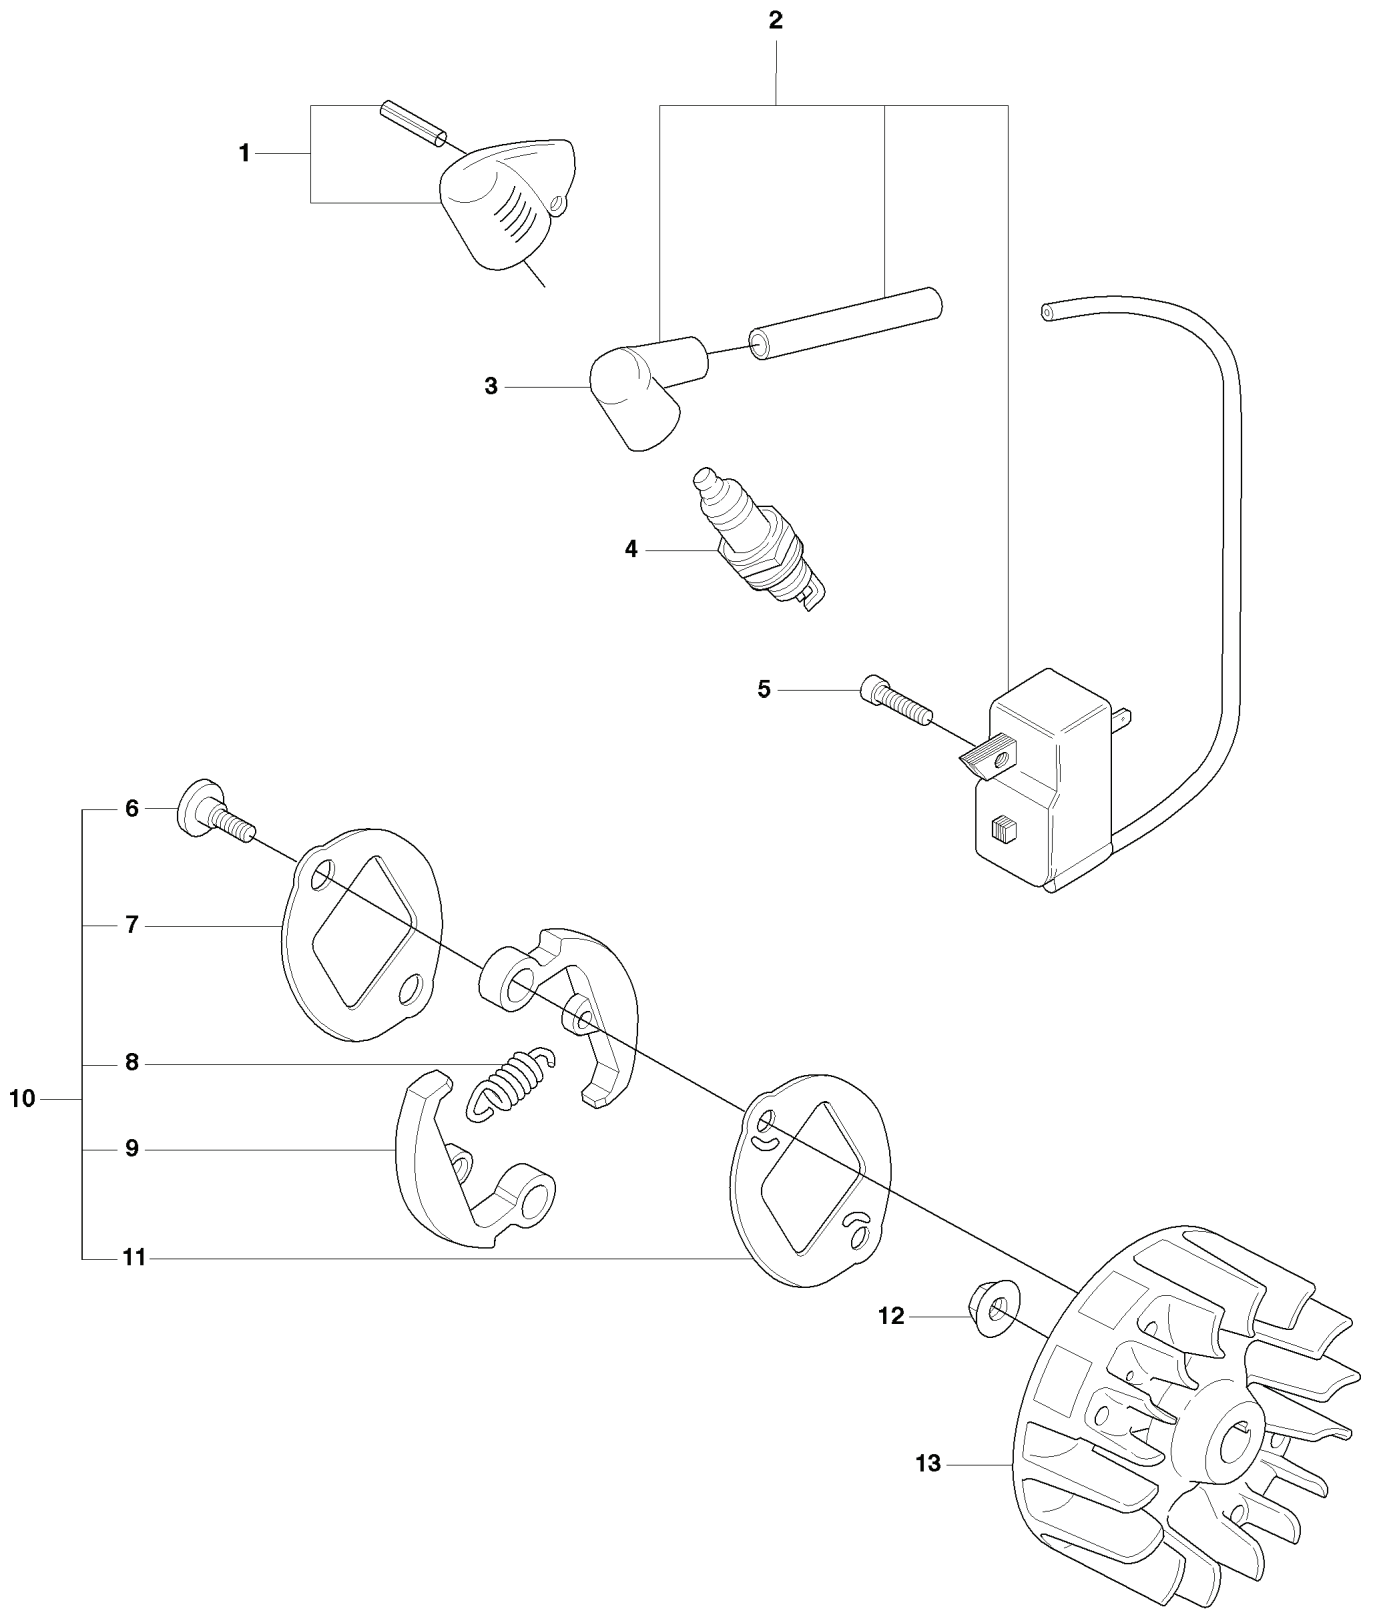

M 323C, L, LD, R, RJ, 325CX, Lx, LDx, Rx, RJx
IGNITION & CLUTCH

REF.	PART NO.	DESCRIPTION	REMARK	QTY.	KIT
1	537045801	COVER		1	
2	537418701	IGNITION MODULE		1	
3	537239601	SPARK PLUG CAP		1	2
4	503235108	SPARK PLUG		1	
4	503235111	SPARK PLUG		1	
5	503217116	SCREW IHSCT		2	
6	503842902	SCREW		1	10
7	537046702	WASHER		1	10
8	503816001	CLUTCH SPRING		1	10
9	503842801	CLUTCH SHOE		2	10
10	537032201	CLUTCH ASSY		1	
11	537046802	WASHER		1	10
12	731711651	HEXAGON NUT FLANGE		1	
13	537249602	FLYWHEEL		1