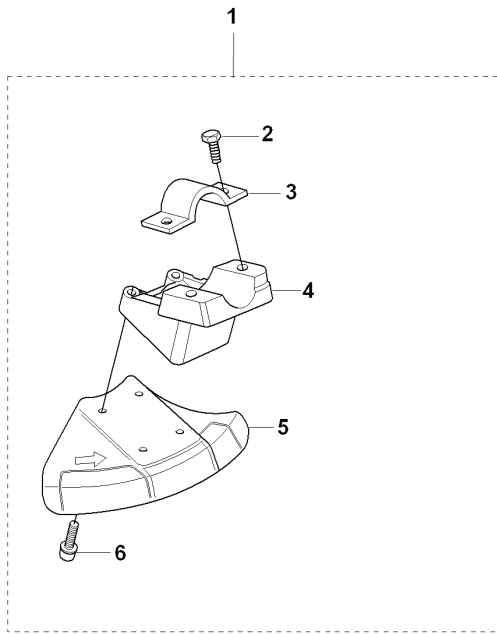

323 L, 20080900001-Current

SPARE PARTS LIST

R 323C, L, LD, R, RJ, 325CX, Lx, LDx, Rx, RJx
ACCESSORIES

REF.	PART NO.	DESCRIPTION	REMARK	QTY.	KIT
1	537299501	SAW BLADE GUARD		1	
2	725236871	SCREW EHHM		2	1
3	537047501	CLAMP		1	1
4	537293401	ADAPTER		1	1
5	502272201	SAW BLADE GUARD		1	1
6	503217516	SCREW IHSCT		4	1
7	537076701	TRIMMER GUARD		1	
8	503210716	SCREW IHSCT		1	7
9	503798801	BLADE		1	7
10	503934202	COMBINATION GUARD		1	
11	503210716	SCREW IHSCT		1	10
12	503798801	BLADE		1	10
13	503977101	TRIMMER GUARD ASSY		1	
14	503210716	SCREW IHSCT		1	13
15	503798801	BLADE		1	13

K2 323C, L, LD, R, RJ, 325CX, Lx, LDx, Rx, RJx STARTER

REF.	PART NO.	DESCRIPTION	REMARK	QTY.	KIT
1	503873305	STARTER PAWL		2	
2	735310820	E-CLIP		1	1
3	503873601	SPRING		2	1
4	503873502	STARTER PAWL		2	1
6	503852806	STARTER ASSY		0	
7	537379302	SPACING SLEEVE		2	6
8	503217716	SCREW IH SCT		1	6
9	503858901	STARTER ROPE		1	6
10	537008401	STARTER HANDLE		1	6
11	503964901	STARTER PULLEY		1	6
12	503858702	STARTER HOUSING		1	6
13	537379302	SPACING SLEEVE		1	6
14	537034101	PROTECTIVE PLATE		1	
15	503200316	SCREW IHSCFM		1	
16	503216618	SCREW IH SCT		1	
17	503200316	SCREW IHSCFM		2	

REF.	PART NO.	DESCRIPTION	REMARK	QTY.	KIT
1	503997801	HANDLE		1	
2	503888801	TUBE		1	
3	725237851	SCREW EHHM		1	
3	725238051	SCREW EHHM		1	
4	503879001	KNOB		1	
5	503230061	WASHER		1	
6	503871901	HANDLE LOOP		1	
6	503871903	HANDLE		1	
7	503940301	DISTANCE		1	
8	503200716	SCREW IHSCFM		1	
9	503941001	HOOK		1	
10	731231401	HEXAGON NUT		1	
11	503216816	SCREW IHSCCT		3	
12	502197101	SQUARE NUT		1	
13	537234801	DRIVE SHAFT		1	
14	735311200	CIRCLIP		1	
15	537237501	CLUTCH DRUM ASSY		1	
16	537294801	LABEL		1	
17	503795601	LABEL		1	
18	537101001	LABEL		1	
19	537085501	HANDLE		1	