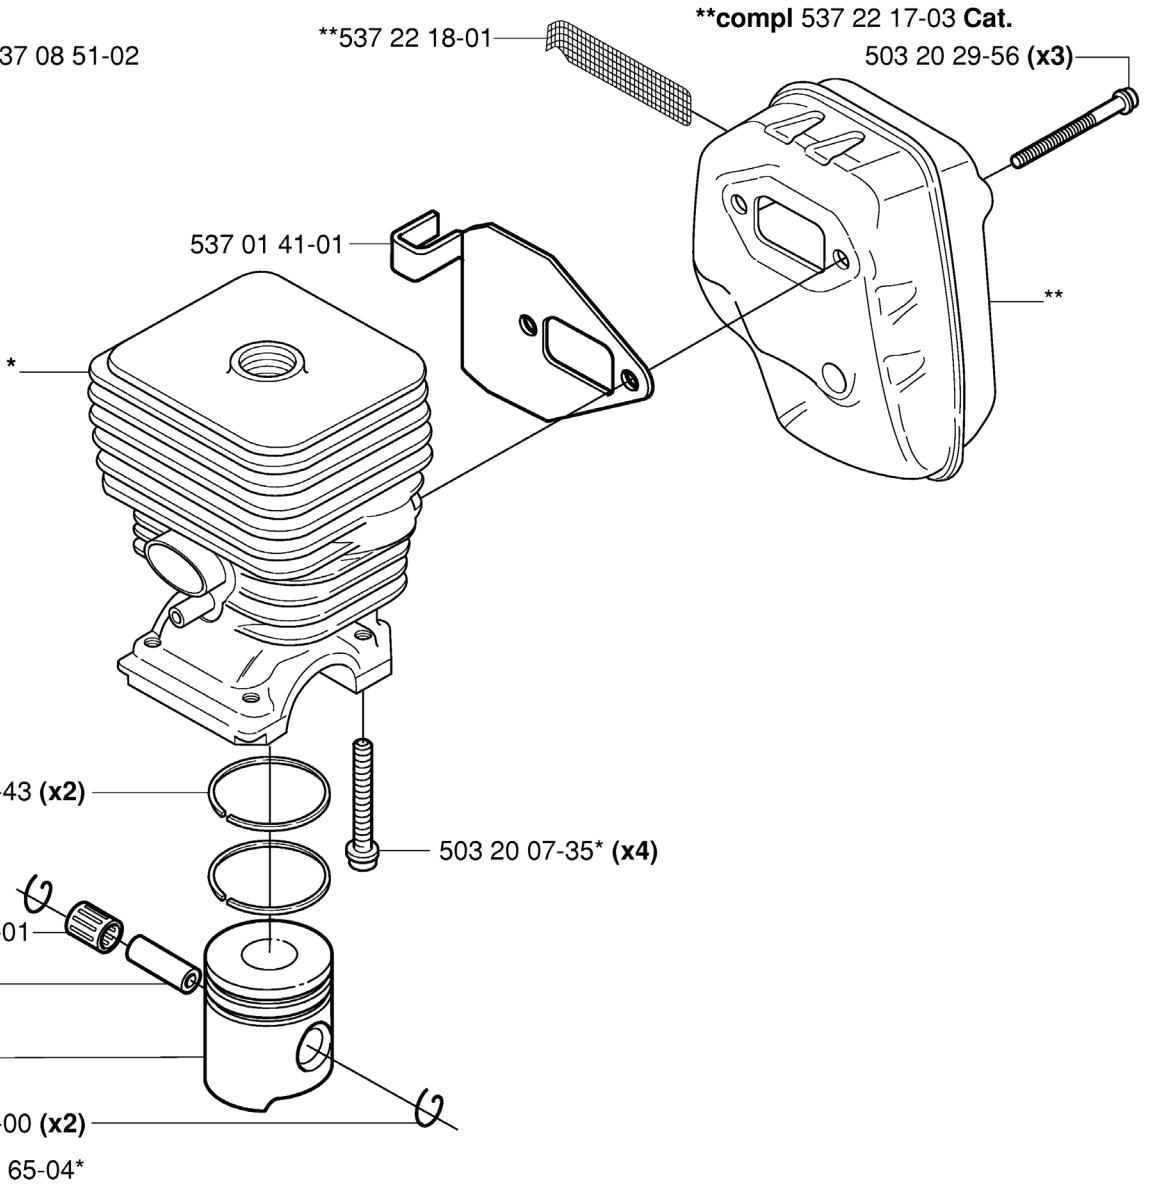

P 326
*compl 537 08 51-02

**537 22 18-01

**compl 537 22 17-03 Cat.

503 20 29-56 (x3)

537 01 41-01

503 28 90-43 (x2)

503 20 07-35* (x4)

503 71 22-01

737 44 08-00 (x2)

537 37 65-04*