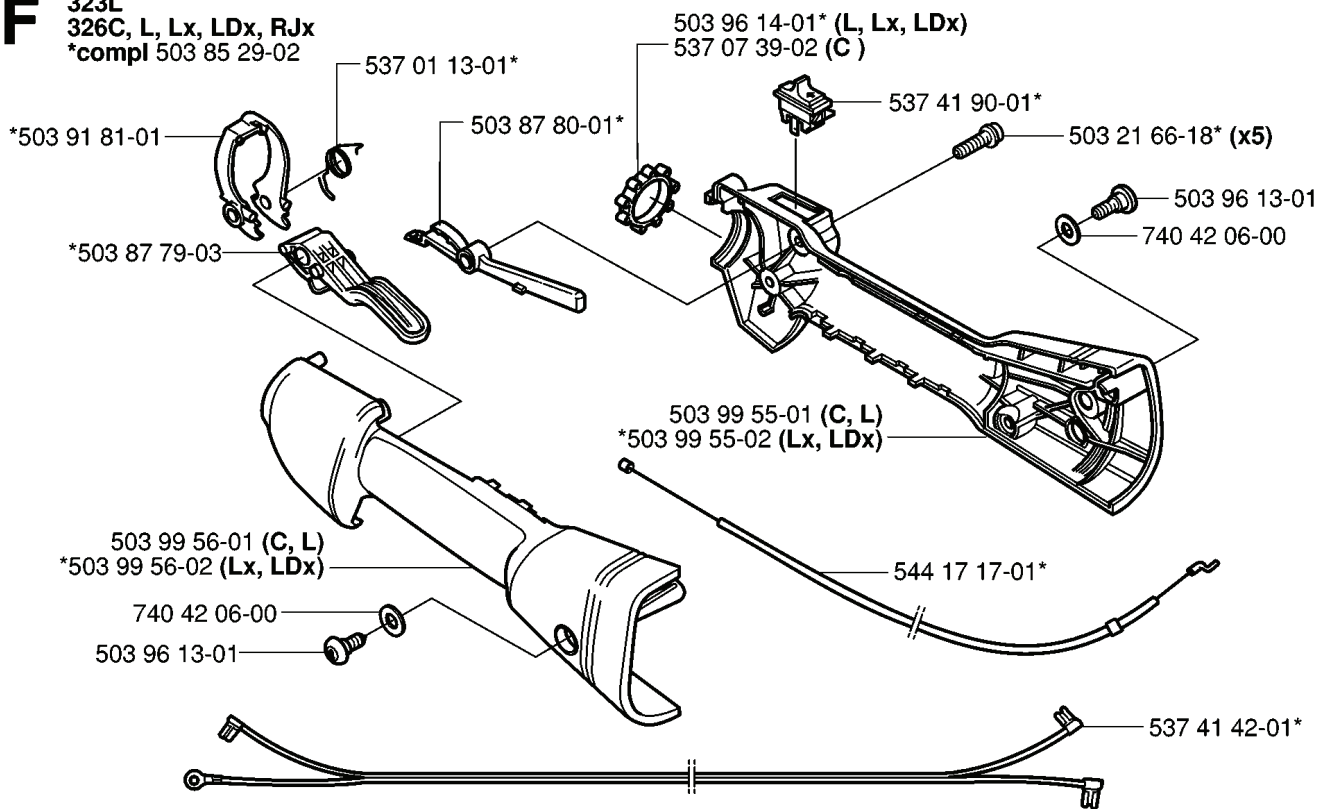

F 323L
326C, L, Lx, LDx, RJx
*compl 503 85 29-02