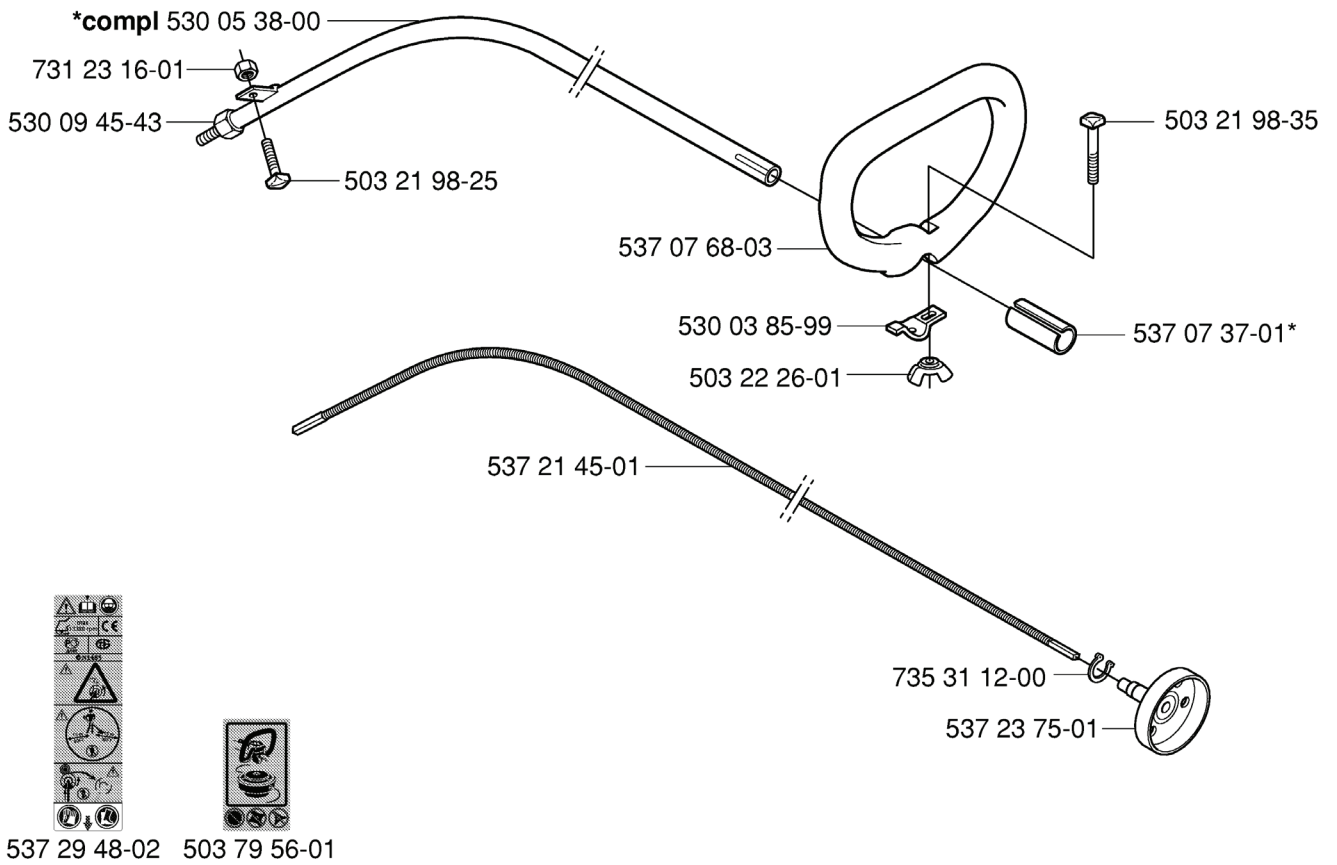

H 323L, R

REF.	PART NO.	DESCRIPTION	REMARK	QTY.	KIT
537 35 33-14	537353314	LABEL	323L	1	
537 35 33-16	537353316	LABEL	323R	1	
503 97 21-01	503972101	COVER	R	1	
503 96 13-01	503961301	SCREW	R	2	
503 87 18-02	503871802	CYLINDER COVER		1	
537 32 08-01	537320801	HEAT PROTECTOR		1	
503 21 68-20	503216820	SCREW IHSCFT		3	
537 10 44-01	537104401	ARM PROTECTION		1	
503 21 35-12	503213512	SCREW CCRPANT		2	

A *compl 537 19 92-02

REF.	PART NO.	DESCRIPTION	REMARK	QTY.	KIT
537 19 92-02	537199202	BEVEL GEAR ASSY		1	
738 21 98-00	738219800	BALL BEARING		1	
503 25 24-01	503252401	BALL BEARING		1	
735 31 28-10	735312810	CIRCLIP		1	
537 23 49-01	537234901	DRIVER ASSY		1	
537 29 26-01	537292601	CUP		1	
537 28 56-01	537285601	SUPPORT FLANGE		1	
503 85 63-01	503856301	NUT		1	
503 20 15-01	503201501	SCREW		1	
503 20 14-12	503201412	SCREW IHSCFMO		1	
503 20 07-25	503200725	SCREW IHSCFM		1	
738 21 99-00	738219900	BALL BEARING		1	
738 21 99-02	738219902	BALL BEARING		1	
735 31 11-00	735311100	CIRCLIP		1	
735 31 25-10	735312510	CIRCLIP		1	
503 93 55-01	503935501	CLAMP GUARD		1	
503 20 07-12	503200712	SCREW IHSCFM		1	
725 23 70-51	725237051	SCREW		1	

B 326C

REF.	PART NO.	DESCRIPTION	REMARK	QTY.	KIT
537 29 48-02	537294802	LABEL	326C	1	
503 79 56-01	503795601	LABEL		1	
530 09 45-43	530094543	DRIVER		1	
731 23 16-01	731231601	HEXAGON NUT		1	
530 05 38-00	530053800	SHAFT		1	
503 21 98-25	503219825	SCREW		1	
537 07 68-03	537076803	HANDLE		1	
530 03 85-99	530038599	BRACKET		1	
503 22 26-01	503222601	NUT		1	
537 21 45-01	537214501	DRIVE SHAFT		1	
735 31 12-00	735311200	CIRCLIP		1	
537 23 75-01	537237501	CLUTCH DRUM ASSY		1	
537 07 37-01	537073701	SPACING TUBE		1	
503 21 98-35	503219835	SCREW		1	