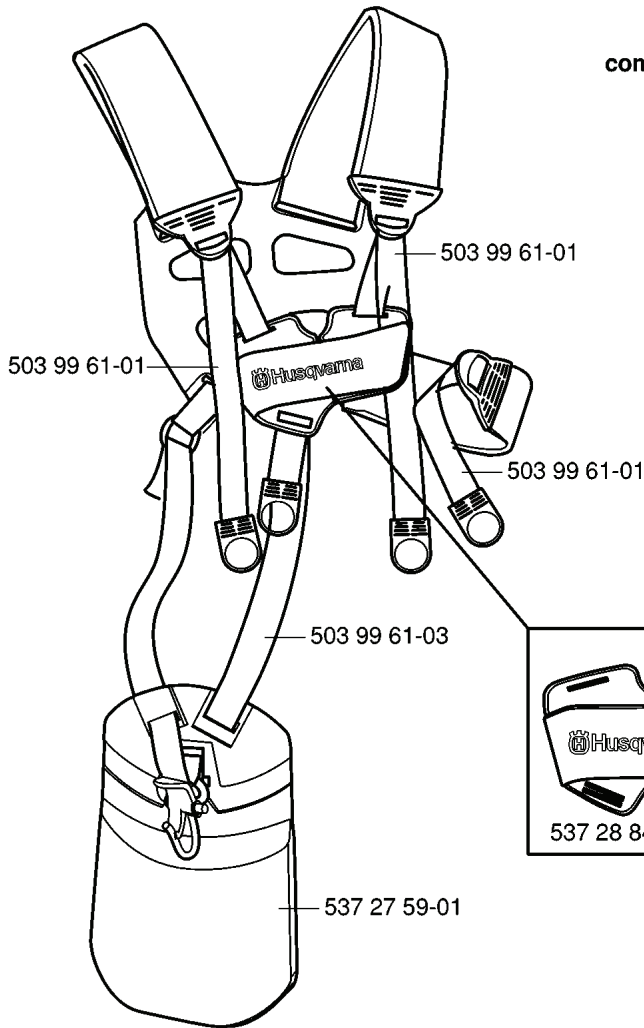

Y Duo Balance
*compl 537 27 57-01
*compl 537 27 57-03 US