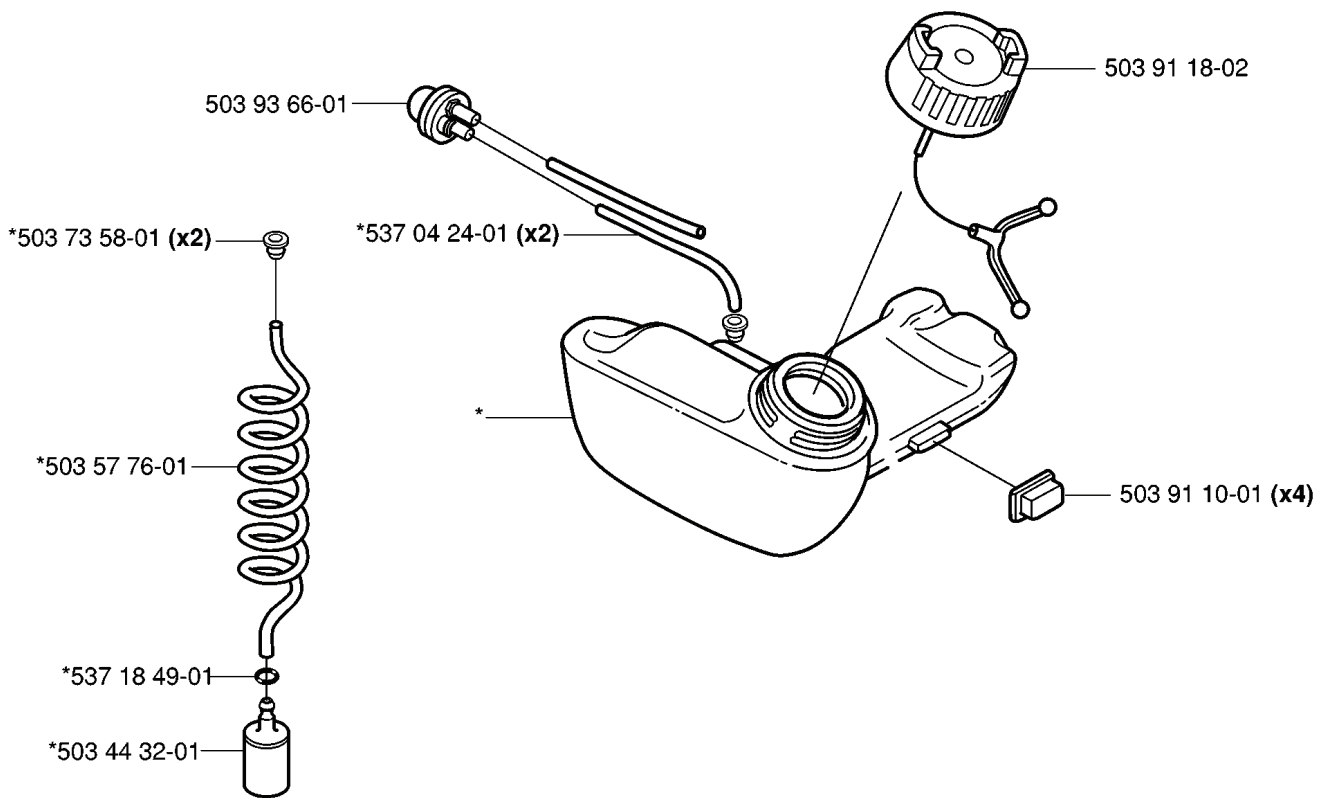

M *compl 537 06 86-02