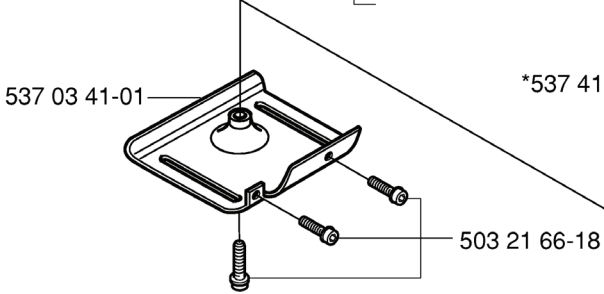

- 537 35 34-31 (326Lx)
- 537 35 34-33 (326Rx)
- 537 35 34-29 (326C)
- 537 35 34-23 (326L)
- 537 35 34-32 (326LDx)
- 537 35 34-04 (323L)
- 537 35 34-07 (323R)
- 537 35 34-34 (326RJx)