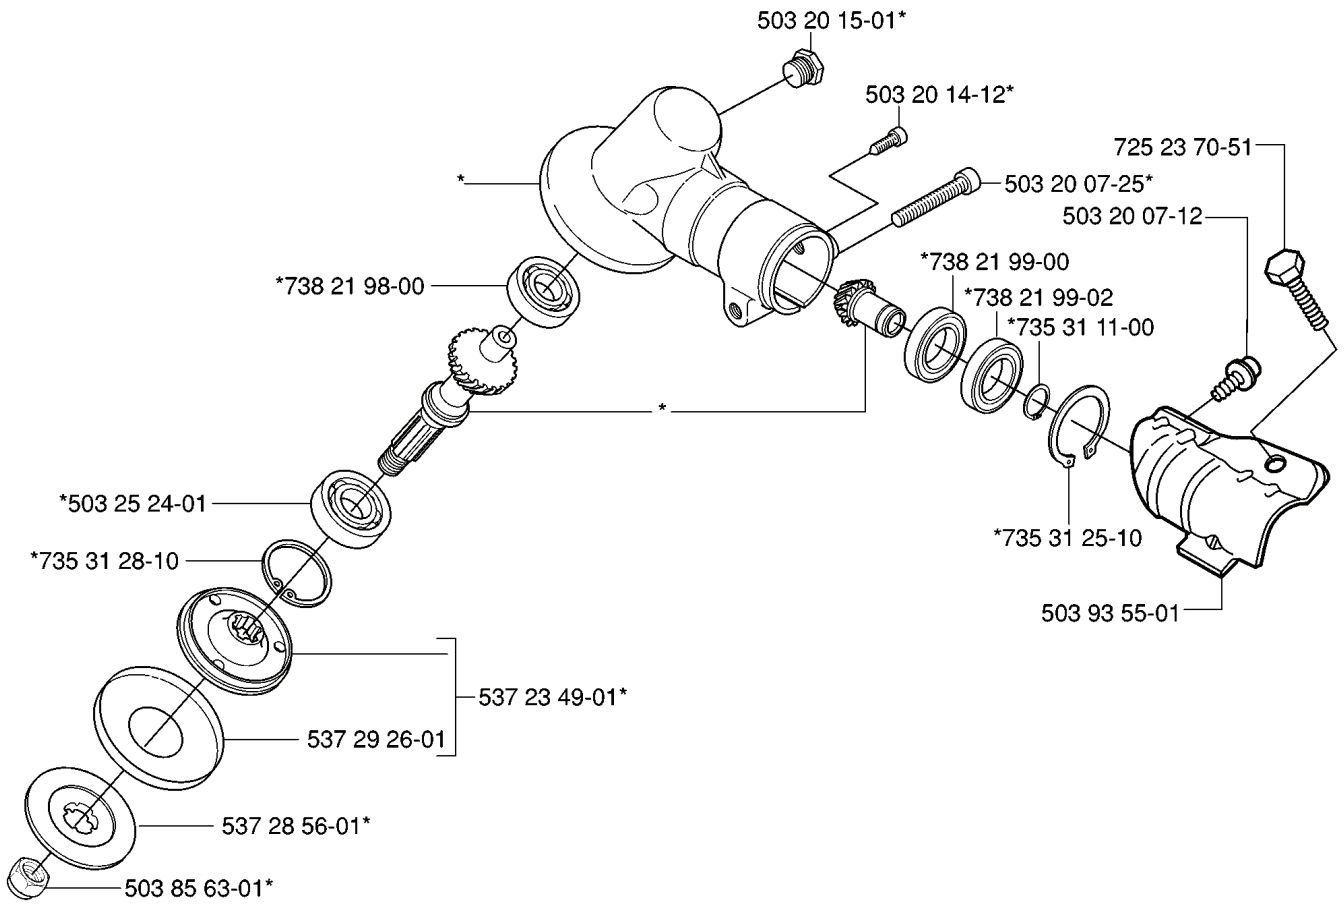

A *compl 537 19 92-02