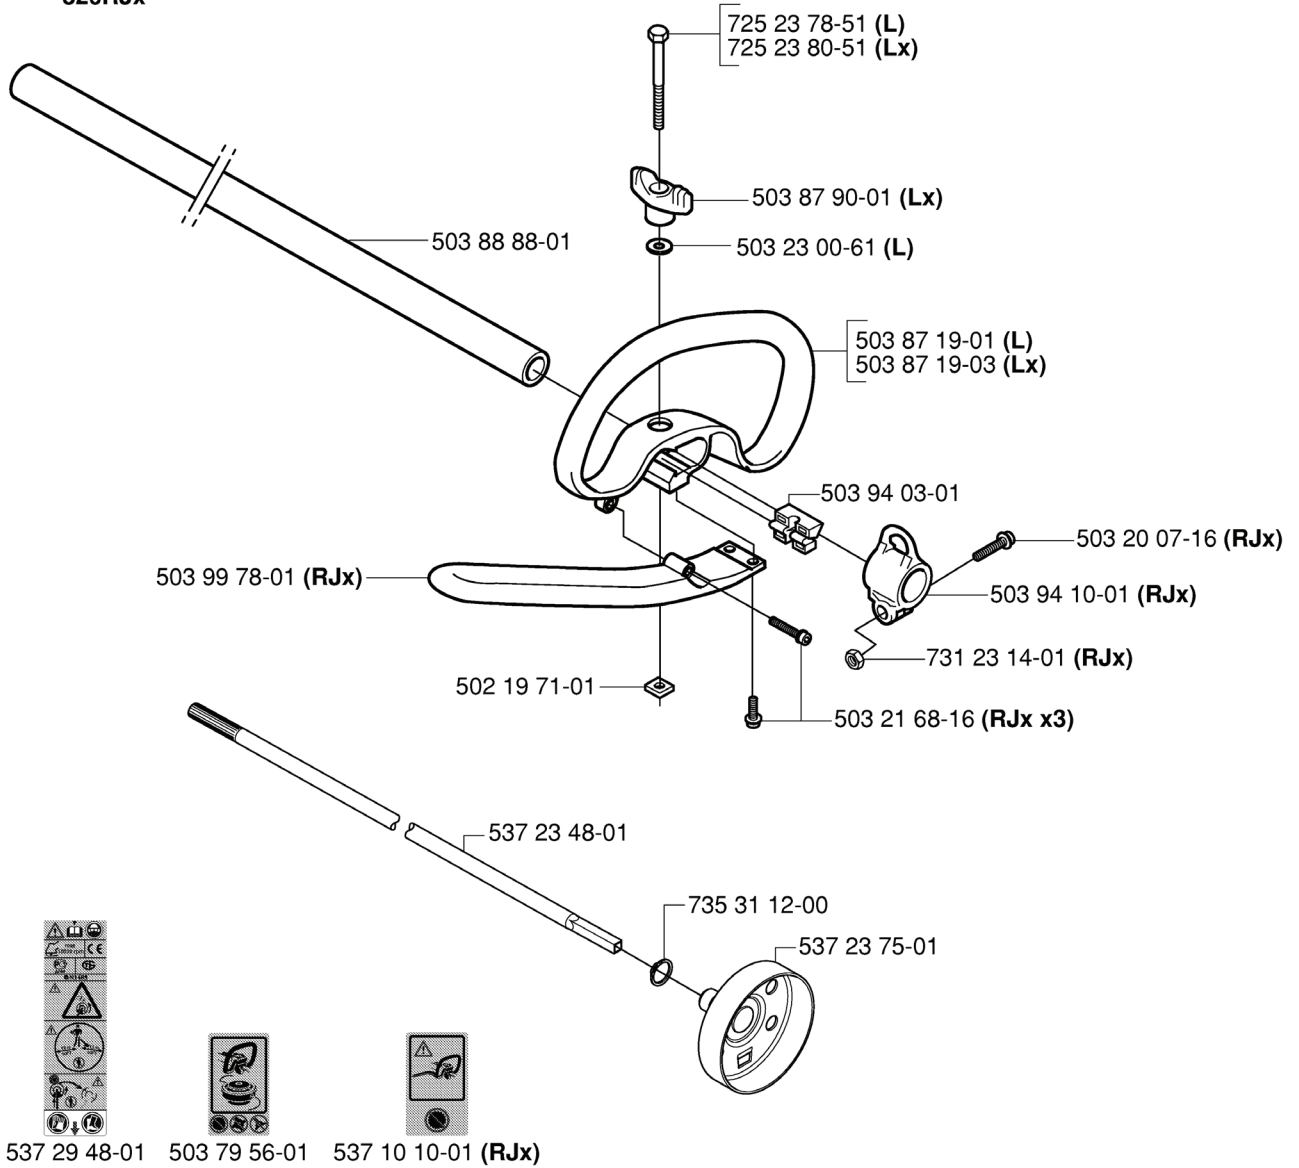

C 323L
326L, Lx
326RJx