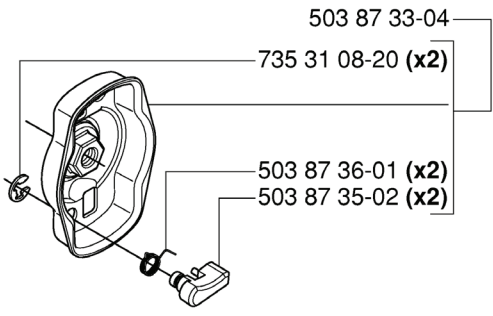

*compl 544 07 11-01