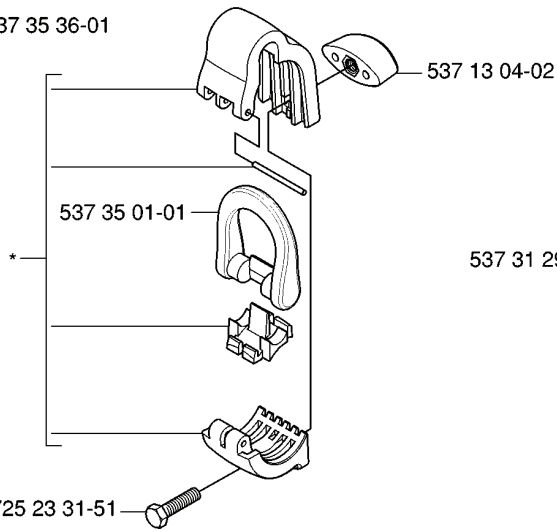

compl 537 35 36-01

537 31 29-01 (200-275 mm)