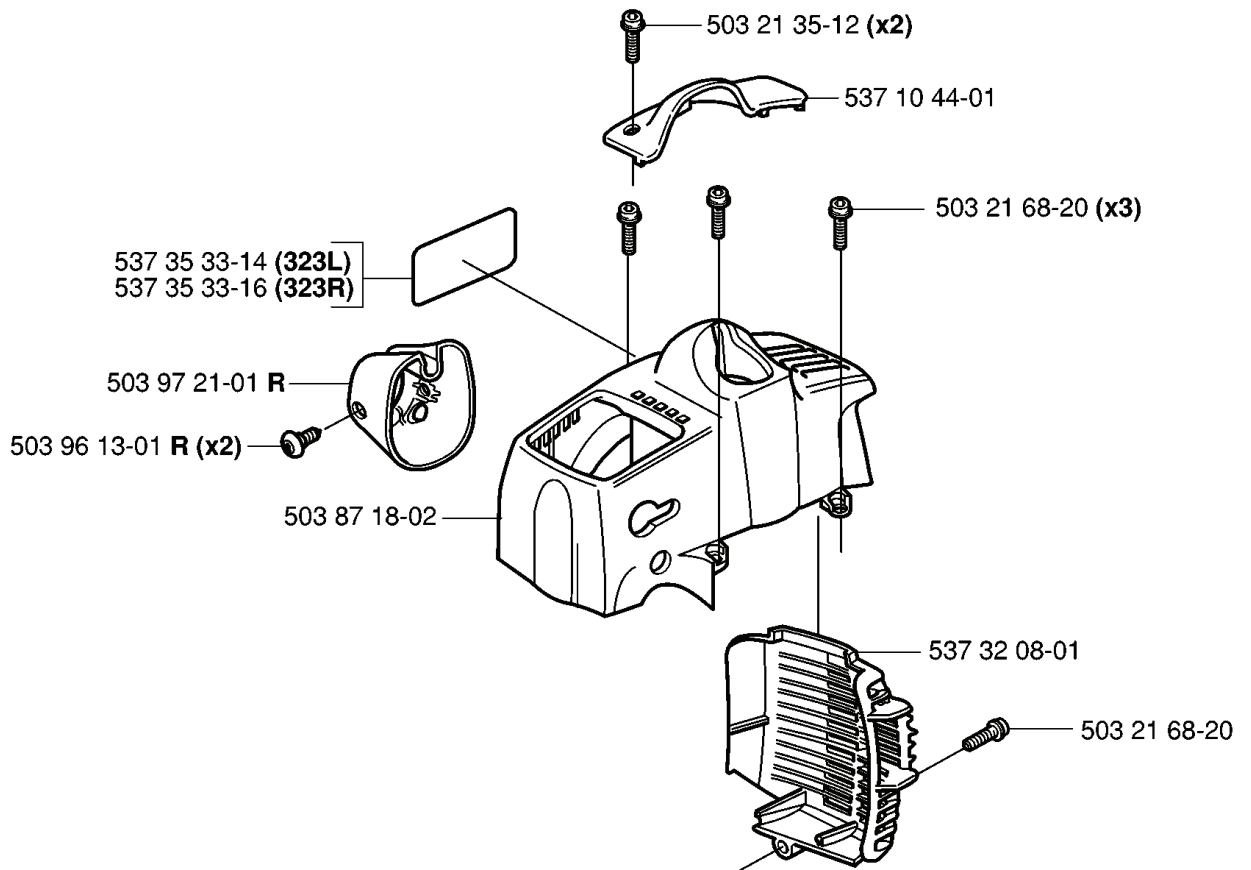

323 L, 20061400001-20070100000

SPARE PARTS LIST

T *compl 503 85 24-74 (326)
**compl 503 85 24-75 (323)

REF.	PART NO.	DESCRIPTION	REMARK	QTY.	KIT
503 85 24-74	503852474	CRANKSHAFT ASSY	326	1	
503 85 24-75	503852475	CRANKSHAFT ASSY	323	1	
503 71 22-01	503712201	BEARING		1	
503 94 05-01	503940501	CUP	326	1	
503 94 02-01	503940201	BEARING CAGE		1	

H 323L, R

REF.	PART NO.	DESCRIPTION	REMARK	QTY.	KIT
537 35 33-14	537353314	LABEL	323L	1	
537 35 33-16	537353316	LABEL	323R	1	
503 97 21-01	503972101	COVER	R	1	
503 96 13-01	503961301	SCREW	R	2	
503 87 18-02	503871802	CYLINDER COVER		1	
537 32 08-01	537320801	HEAT PROTECTOR		1	
503 21 68-20	503216820	SCREW IHSCFT		3	
537 10 44-01	537104401	ARM PROTECTION		1	
503 21 35-12	503213512	SCREW CCRPANT		2	

B 326C

REF.	PART NO.	DESCRIPTION	REMARK	QTY.	KIT
537 29 48-02	537294802	LABEL	326C	1	
503 79 56-01	503795601	LABEL		1	
530 09 45-43	530094543	DRIVER		1	
731 23 16-01	731231601	HEXAGON NUT		1	
530 05 38-00	530053800	SHAFT		1	
503 21 98-25	503219825	SCREW		1	
537 07 68-03	537076803	HANDLE		1	
530 03 85-99	530038599	BRACKET		1	
503 22 26-01	503222601	NUT		1	
537 21 45-01	537214501	DRIVE SHAFT		1	
735 31 12-00	735311200	CIRCLIP		1	
537 23 75-01	537237501	CLUTCH DRUM ASSY		1	
537 07 37-01	537073701	SPACING TUBE		1	
503 21 98-35	503219835	SCREW		1	