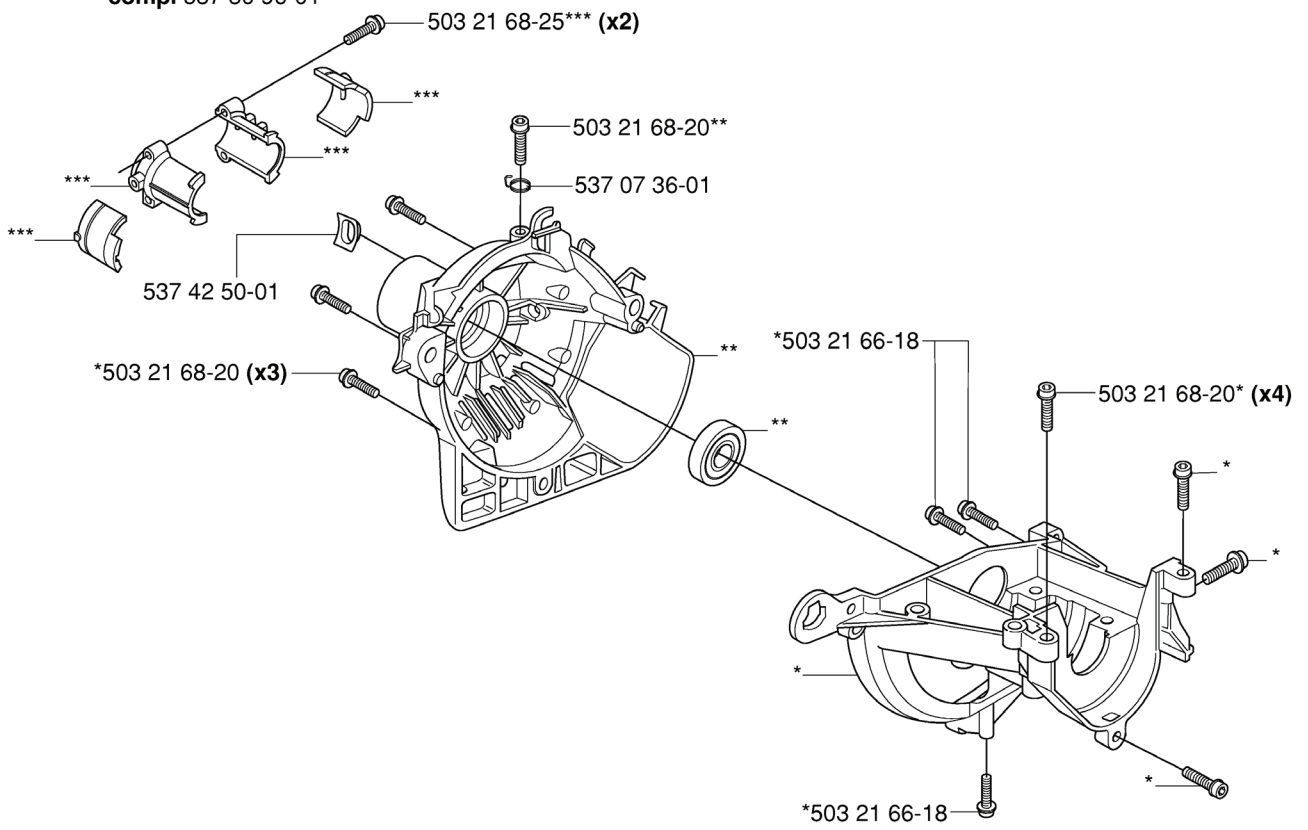

S 323

*compl 537 04 11-02
**compl 537 04 12-03
***compl 537 30 96-01