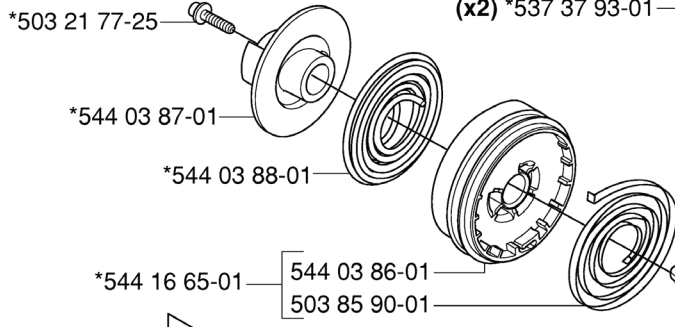

- 537 35 34-31 (326Lx)
- 537 35 34-33 (326Rx)
- 537 35 34-29 (326C)
- 537 35 34-23 (326L)
- 537 35 34-32 (326LDx)
- 537 35 34-04 (323L)
- 537 35 34-07 (323R)
- 537 35 34-34 (326RJx)