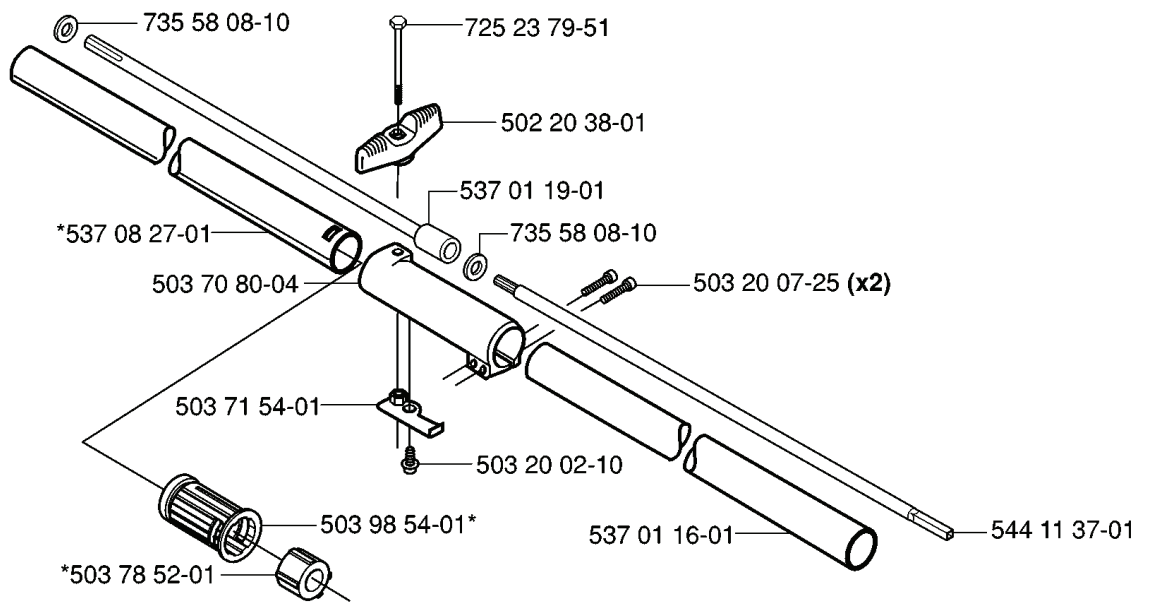

D 326LDx
*compl 537 07 99-01

537 29 48-01

503 79 56-01