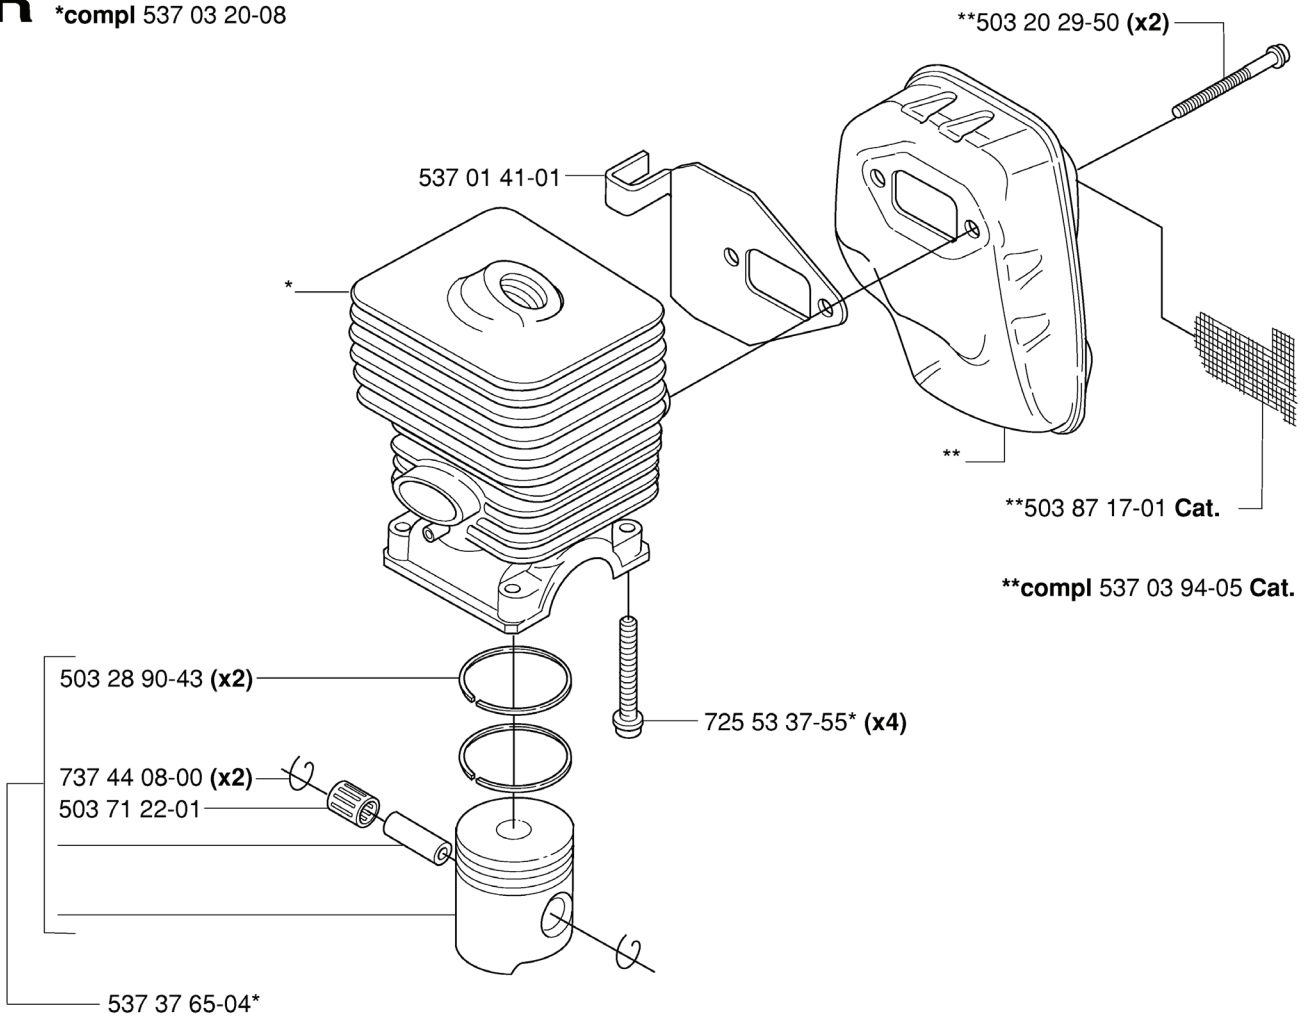

R 323
*compl 537 03 20-08