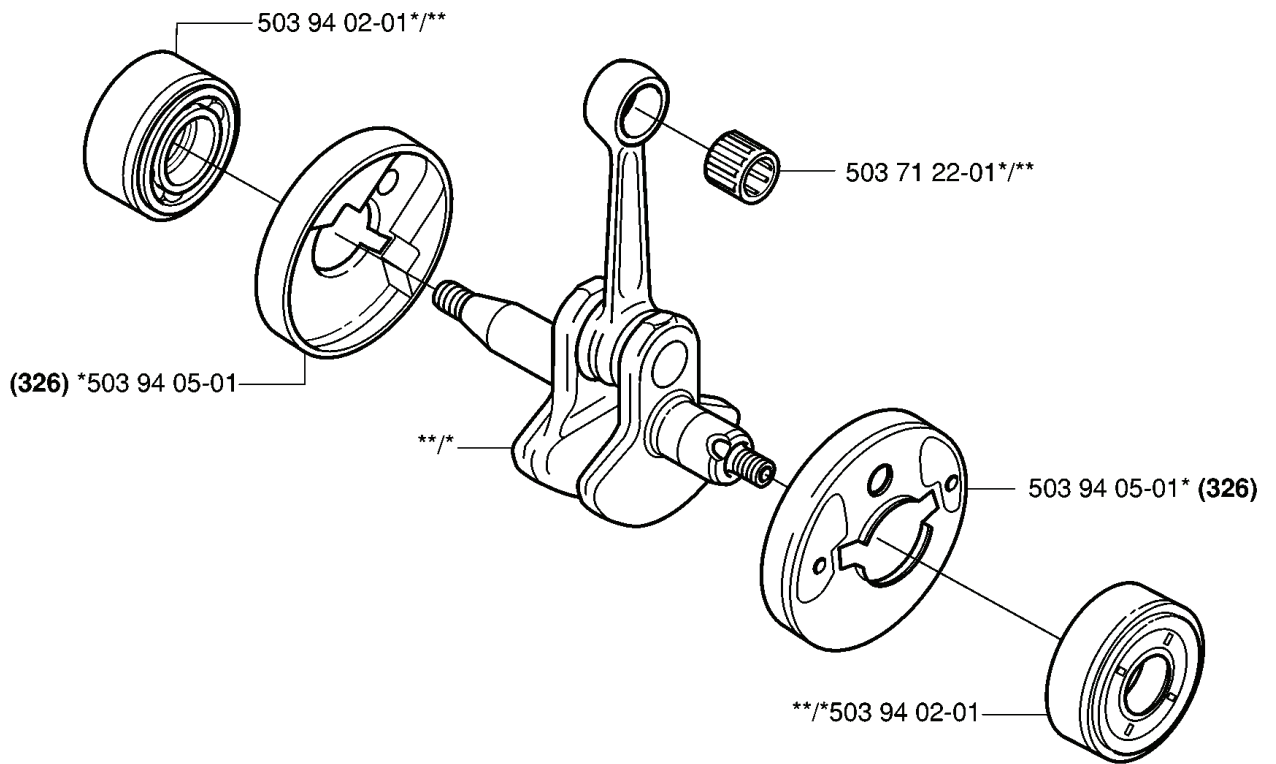

323 L, 20061400001-20070100000

SPARE PARTS LIST

T *compl 503 85 24-74 (326)
**compl 503 85 24-75 (323)

REF.	PART NO.	DESCRIPTION	REMARK	QTY.	KIT
503 85 24-74	503852474	CRANKSHAFT ASSY	326	1	
503 85 24-75	503852475	CRANKSHAFT ASSY	323	1	
503 71 22-01	503712201	BEARING		1	
503 94 05-01	503940501	CUP	326	1	
503 94 02-01	503940201	BEARING CAGE		1	

H 323L, R

REF.	PART NO.	DESCRIPTION	REMARK	QTY.	KIT
537 35 33-14	537353314	LABEL	323L	1	
537 35 33-16	537353316	LABEL	323R	1	
503 97 21-01	503972101	COVER	R	1	
503 96 13-01	503961301	SCREW	R	2	
503 87 18-02	503871802	CYLINDER COVER		1	
537 32 08-01	537320801	HEAT PROTECTOR		1	
503 21 68-20	503216820	SCREW IHSCFT		3	
537 10 44-01	537104401	ARM PROTECTION		1	
503 21 35-12	503213512	SCREW CCRPANT		2	

B 326C

REF.	PART NO.	DESCRIPTION	REMARK	QTY.	KIT
537 29 48-02	537294802	LABEL	326C	1	
503 79 56-01	503795601	LABEL		1	
530 09 45-43	530094543	DRIVER		1	
731 23 16-01	731231601	HEXAGON NUT		1	
530 05 38-00	530053800	SHAFT		1	
503 21 98-25	503219825	SCREW		1	
537 07 68-03	537076803	HANDLE		1	
530 03 85-99	530038599	BRACKET		1	
503 22 26-01	503222601	NUT		1	
537 21 45-01	537214501	DRIVE SHAFT		1	
735 31 12-00	735311200	CIRCLIP		1	
537 23 75-01	537237501	CLUTCH DRUM ASSY		1	
537 07 37-01	537073701	SPACING TUBE		1	
503 21 98-35	503219835	SCREW		1	