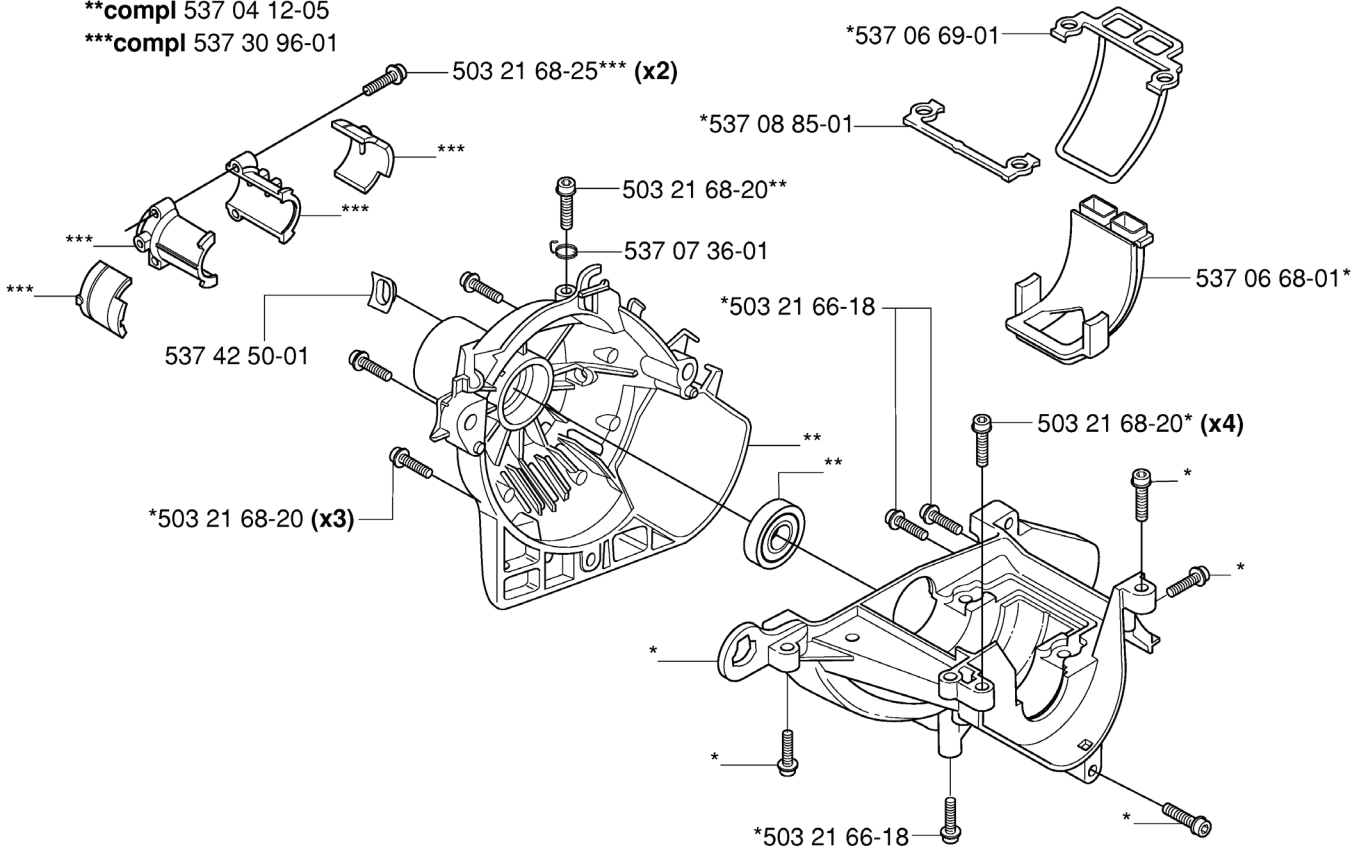

S 323

*compl 537 04 11-02
**compl 537 04 12-03
***compl 537 30 96-01

REF.	PART NO.	DESCRIPTION	REMARK	QTY.	KIT
537 04 11-02	537041102	CRANKCASE	323	1	
537 04 12-03	537041203	CLUTCH COVER		1	
537 30 96-01	537309601	SLEEVE		1	
503 21 68-25	503216825	SCREW IHSCFT		2	
537 42 50-01	537425001	PROTECTIVE PLATE		1	
503 21 68-20	503216820	SCREW IHSCFT		3	
537 07 36-01	537073601	SPRING		1	
503 21 66-18	503216618	SCREW IHSCFT		1	

Q

326

*compl 537 08 52-01

**compl 537 04 12-05

***compl 537 30 96-01

REF.	PART NO.	DESCRIPTION	REMARK	QTY.	KIT
537 08 52-01	537085201	CRANKCASE	326	1	
537 04 12-05	537041205	CLUTCH COVER		1	
537 30 96-01	537309601	SLEEVE		1	
537 42 50-01	537425001	PROTECTIVE PLATE		1	
503 21 68-25	503216825	SCREW IHSCFT		2	
503 21 68-20	503216820	SCREW IHSCFT		1	
537 07 36-01	537073601	SPRING		1	
503 21 66-18	503216618	SCREW IHSCFT		1	
537 06 68-01	537066801	INSERT CRANKCASE		1	
537 06 69-01	537066901	GASKET		1	
537 08 85-01	537088501	GASKET		1	