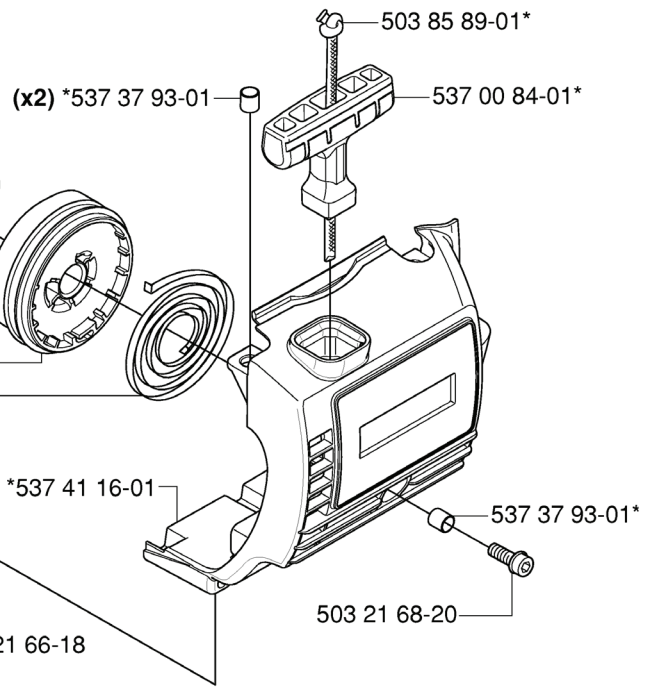

- 537 35 34-31 (326Lx)
- 537 35 34-33 (326Rx)
- 537 35 34-29 (326C)
- 537 35 34-23 (326L)
- 537 35 34-32 (326LDx)
- 537 35 34-04 (323L)
- 537 35 34-07 (323R)
- 537 35 34-34 (326RJx)