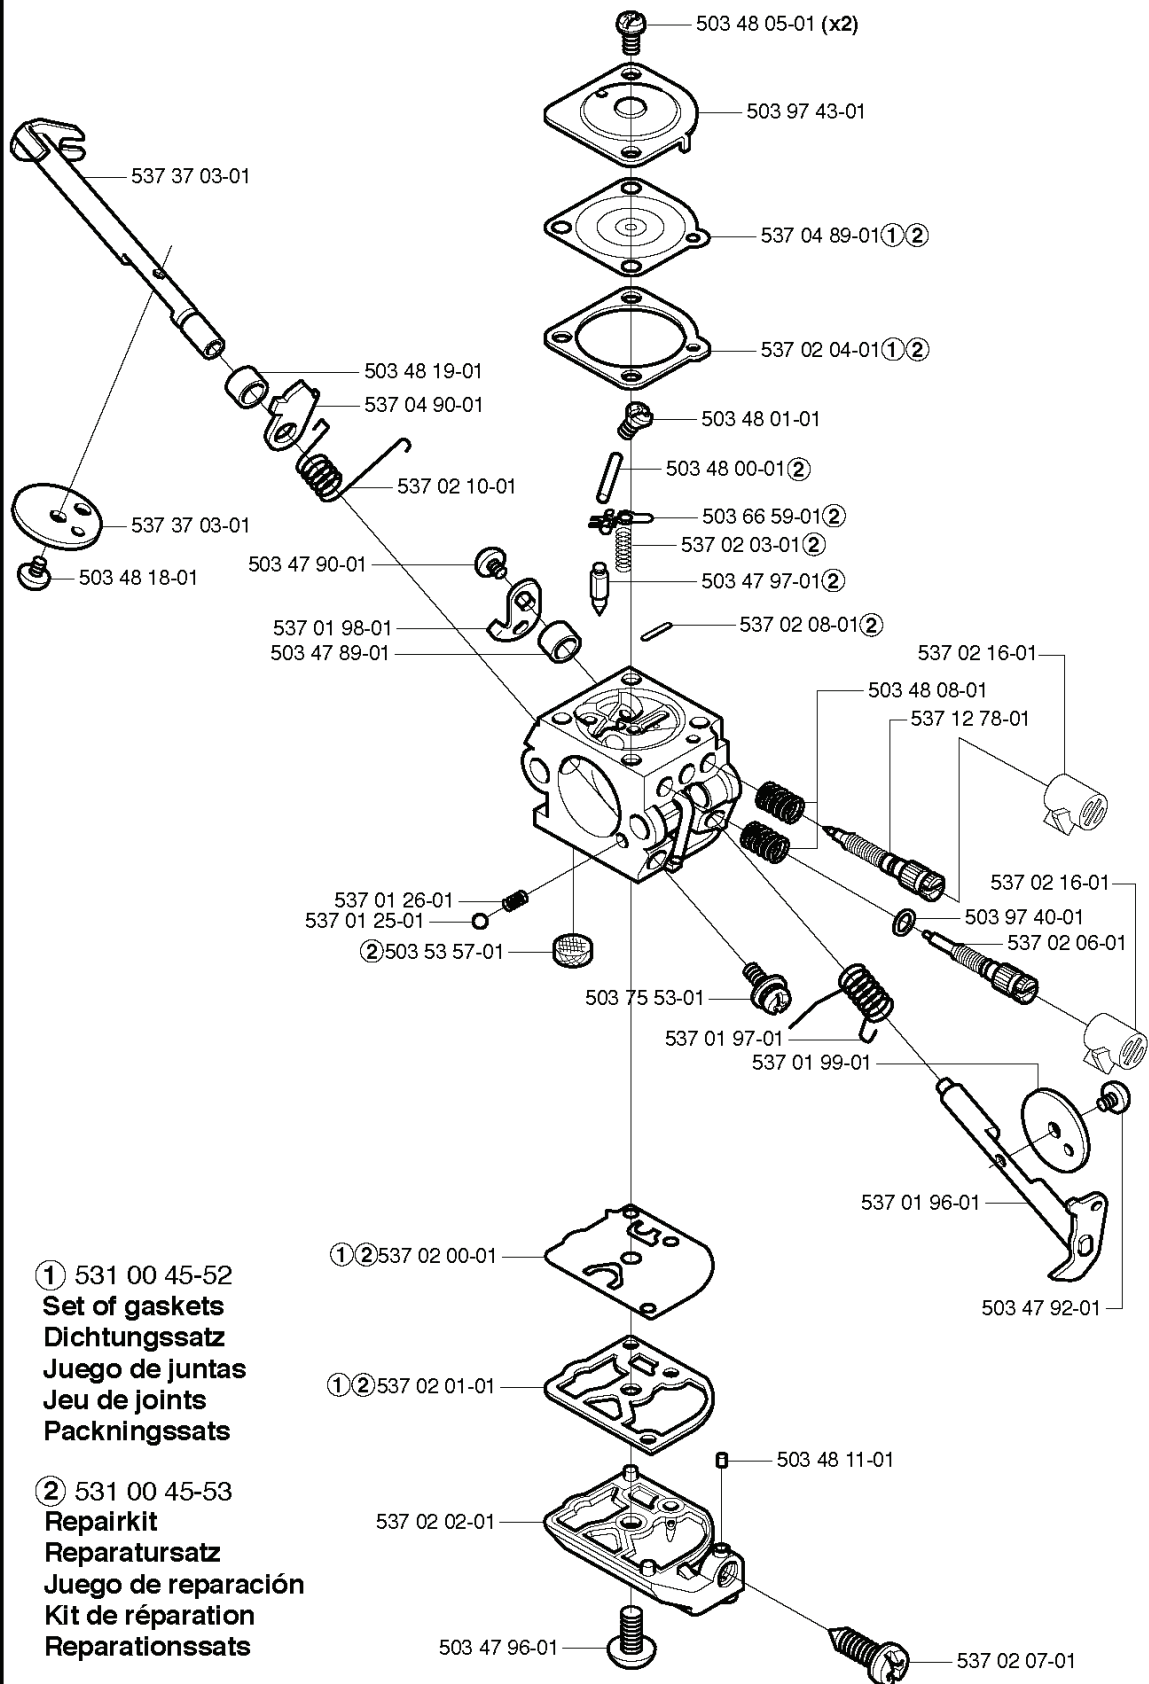

V compl 503 28 34-01 Zama C1Q-EL24
(Not for US)

Zama C1Q-EL24

① 531 00 45-52
Set of gaskets
Dichtungssatz
Juego de juntas
Jeu de joints
Packningssats

② 531 00 45-53
Repairkit
Reparatursatz
Juego de reparación
Kit de réparation
Reparationssats

①② 537 02 00-01

①② 537 02 01-01

537 02 02-01

503 47 96-01

503 48 05-01 (x2)

503 97 43-01

537 04 89-01 ①②

537 02 04-01 ①②

503 48 01-01

503 48 00-01 ②

503 66 59-01 ②

537 02 03-01 ②

503 47 97-01 ②

537 02 08-01 ②

537 02 16-01

503 48 08-01
537 12 78-01

537 01 26-01
537 01 25-01

② 503 53 57-01

503 75 53-01

537 01 97-01

537 01 99-01

537 02 16-01

503 97 40-01

537 02 06-01

537 01 96-01

503 47 92-01

503 48 11-01

537 02 07-01