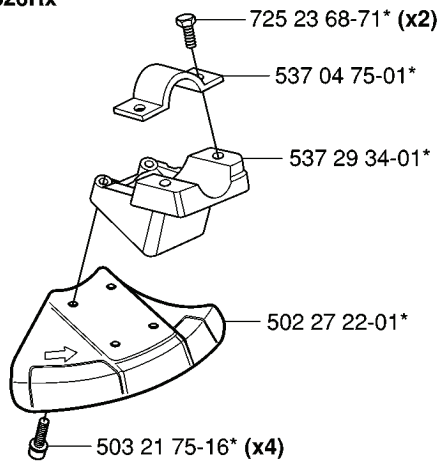

U Accessories
Zubehöre
Accessoires
Accesorios
Tillbehör

*compl 537 29 95-01
323R
326Rx