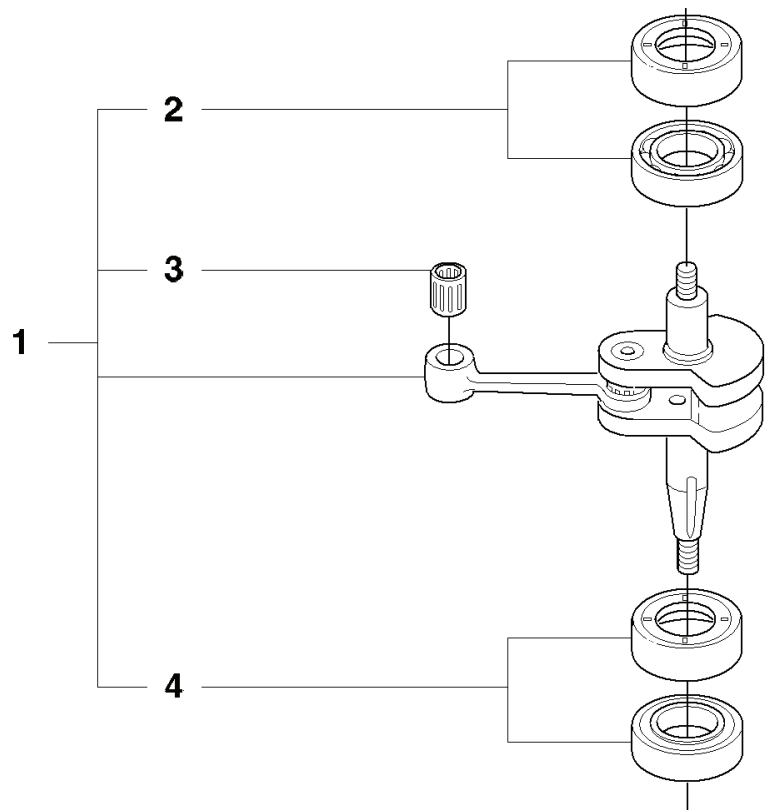

H

REF.	PART NO.	DESCRIPTION	REMARK	QTY.	KIT
1	537128105	CRANKSHAFT ASSY		1	
2	503940203	BEARING CAGE		1	
3	503712201	BEARING		1	
4	537128802	BEARING CAGE		1