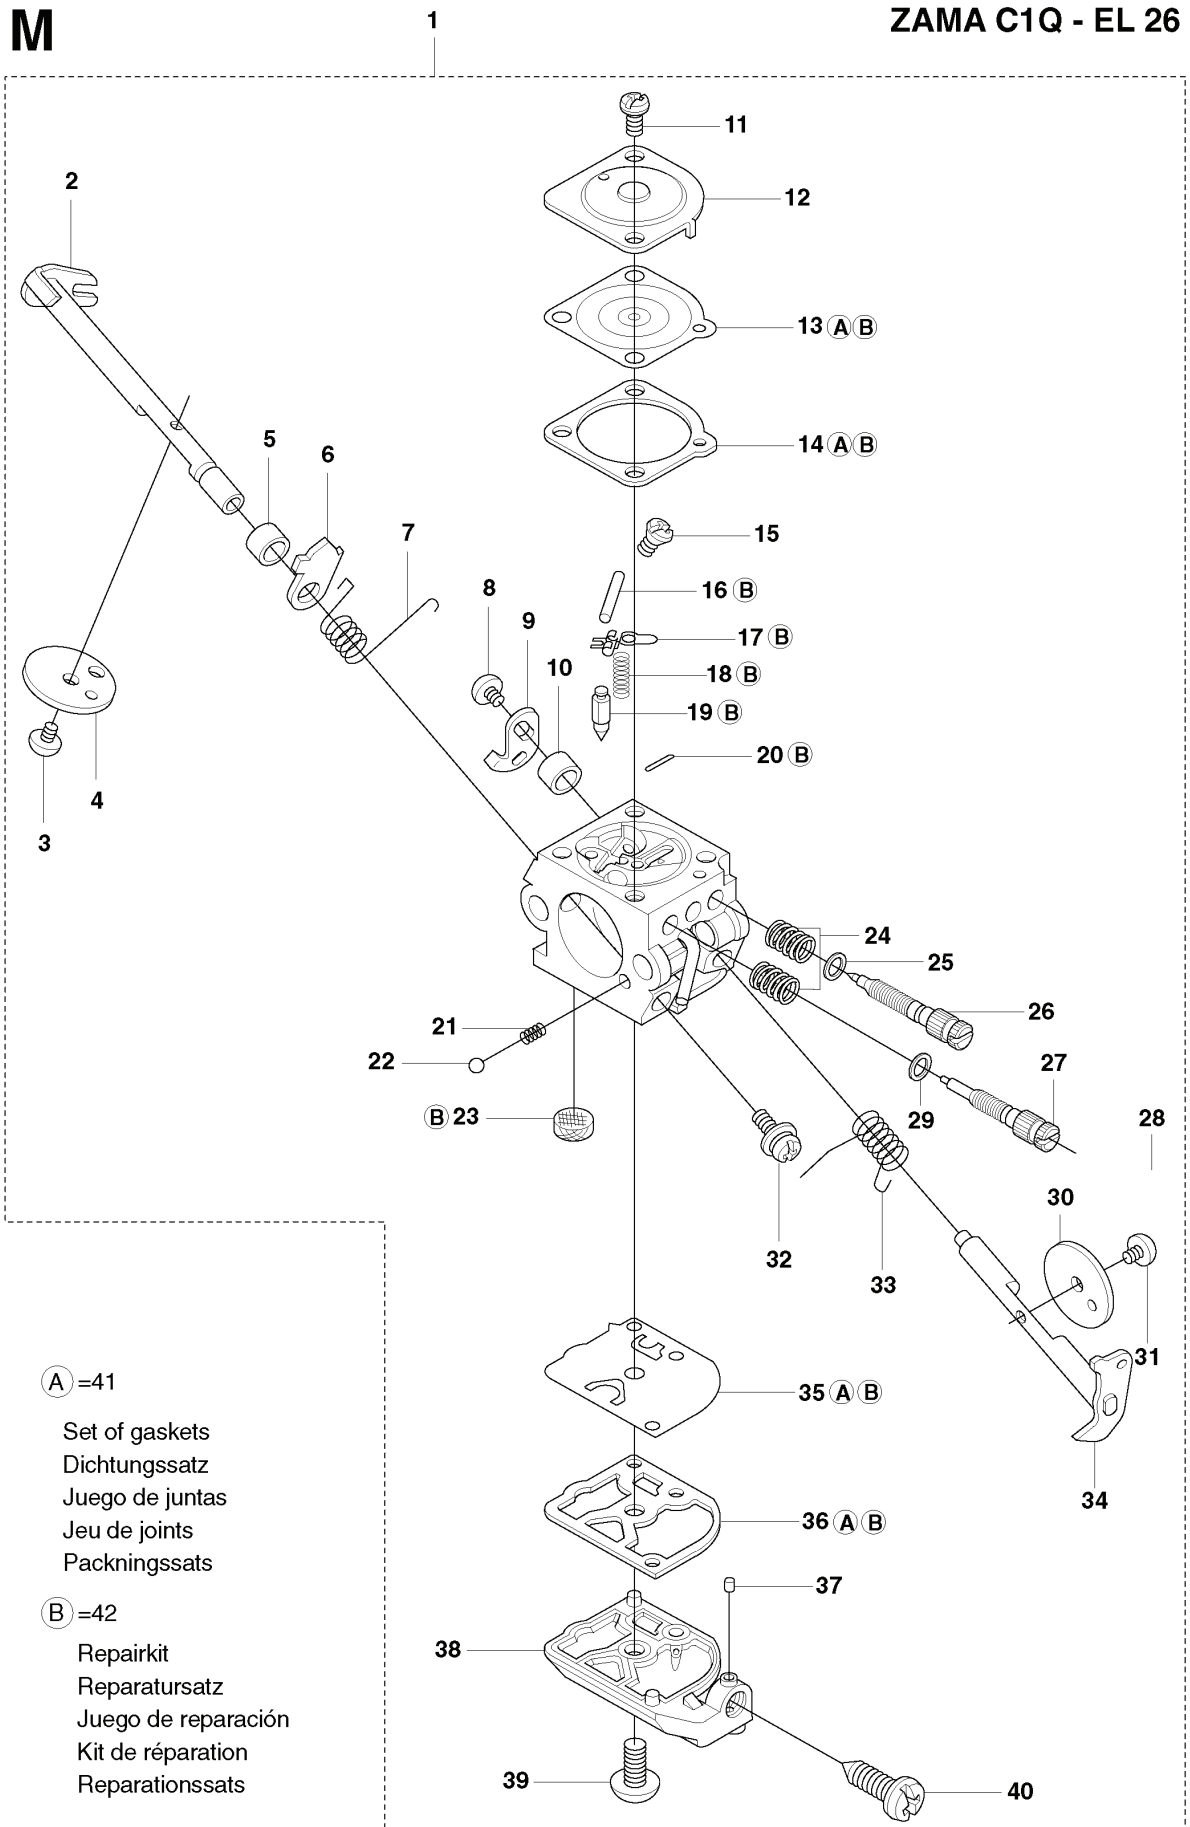

M

ZAMA C1Q - EL 26

REF.	PART NO.	DESCRIPTION	REMARK	QTY.	KIT
1	503283403	CARBURETTOR		1	
2	537020901	SHAFT ASSY		1	
3	503481801	SCREW		1	
4	537021101	VALVE		1	
5	503481901	COLLAR		1	
6	537143401	LEVER		1	
7	537021001	SPRING		1	
8	503479001	SCREW		1	
9	537019801	LEVER		1	
10	503478901	COLLAR		1	
11	503480501	SCREW		2	
12	503974301	COVER		1	
13	537048901	DIAPHRAGM		1	
14	537020401	GASKET		1	
15	503480101	SCREW		1	
16	503480001	PIN RETAINING SCREW		1	
17	503665901	LEVER		1	
18	537020301	SPRING		1	
19	503479701	VALVE		1	
20	537020801	PLUG		1	
21	537012601	SPRING		1	
22	537012501	BALL		1	
23	503535701	STRAINER		1	
24	503480801	SPRING		1	
25	503974001	WASHER		1	
26	537127801	SCREW		1	
27	537020601	SCREW		1	
28	537143501	RETAINER		1	
29	503974001	WASHER		1	
30	537019901	VALVE		1	
31	503479201	SCREW		1	
32	503755301	SCREW		1	
33	537019701	SPRING		1	
34	537019601	SHAFT ASSY		1	
35	537020001	DIAPHRAGM PUMP		1	
36	537020101	GASKET		1	
37	503481101	PIECE		1	
38	537020201	COVER		1	
39	503479601	SCREW		1	
40	537020701	SCREW		1	
41	531004552	GASKET KIT		1	
42	531004553	GASKET KIT		1