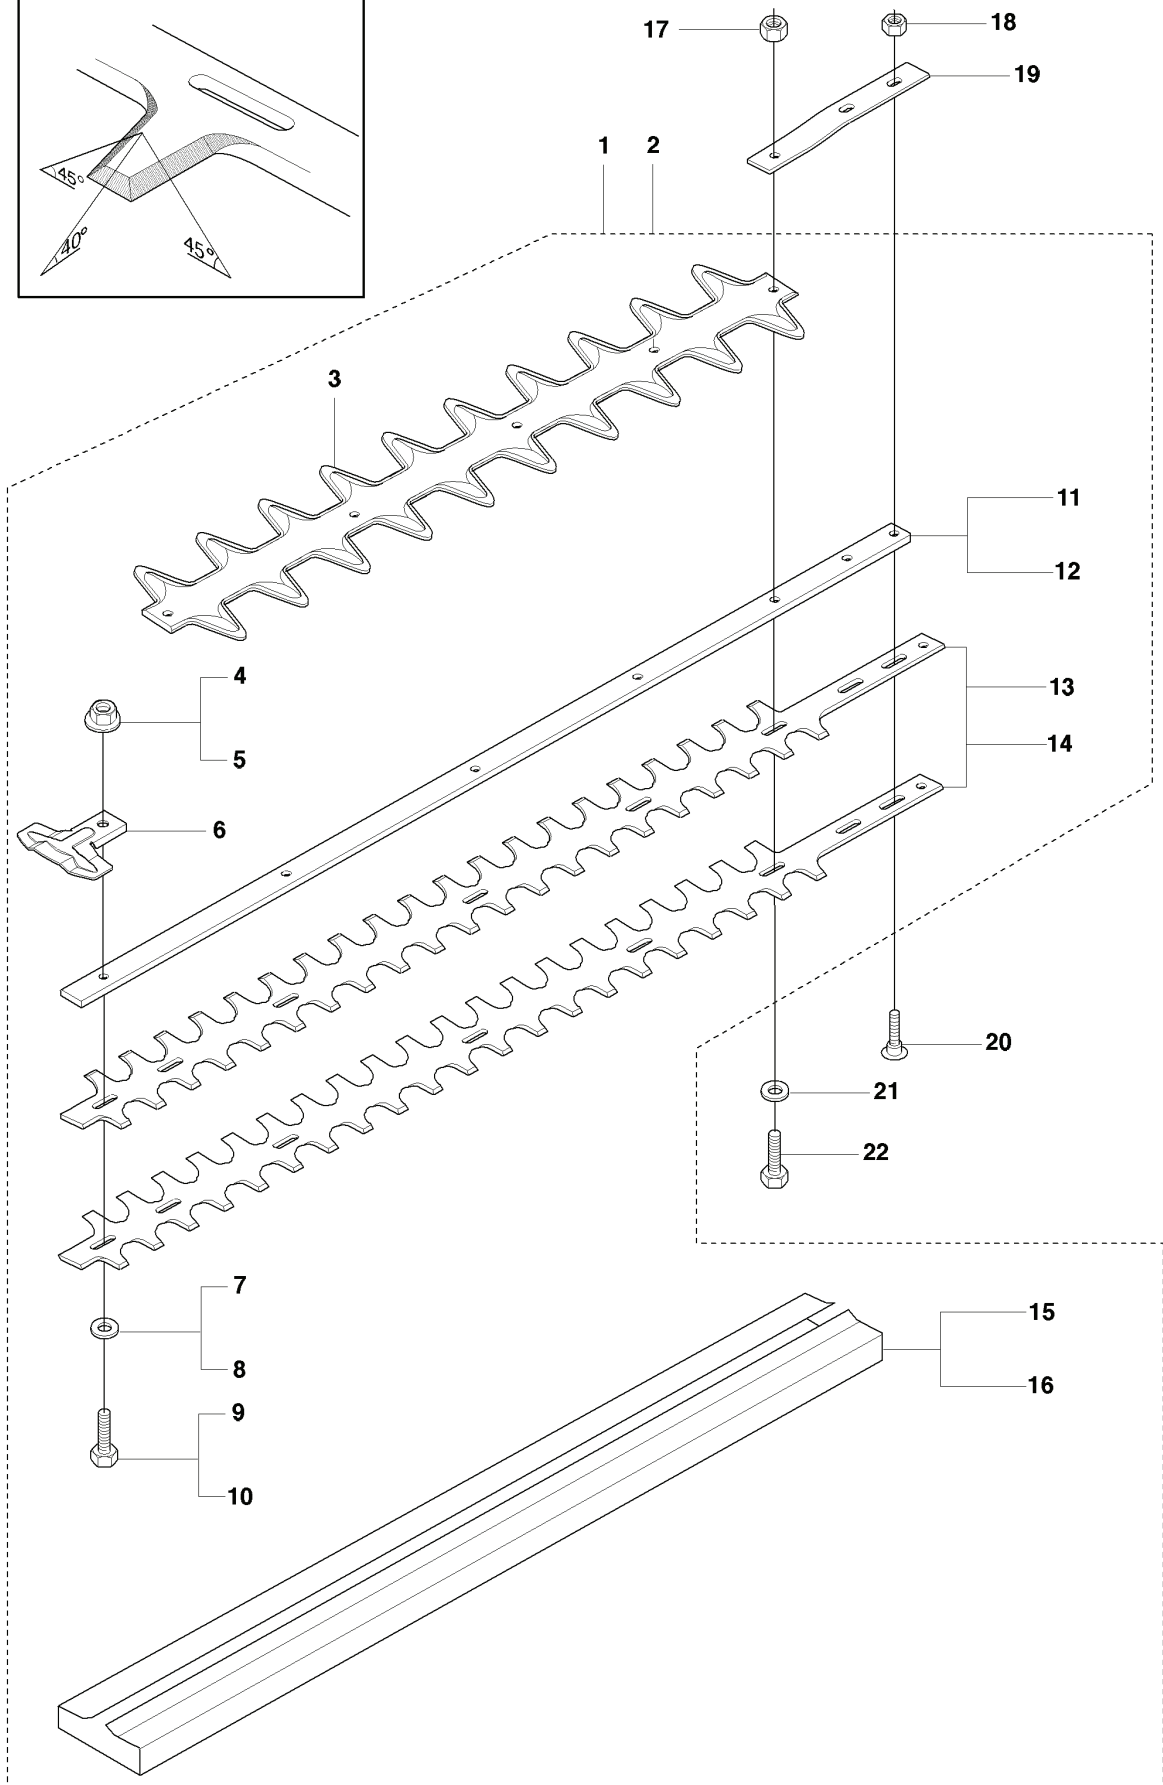

K

REF.	PART NO.	DESCRIPTION	REMARK	QTY.	KIT
1	537189404	GEAR HOUSING		1	
2	738210204	BALL BEARING		1	
3	503212713	SCREW CCRPANT		1	
4	537171701	BRACKET		1	
5	503227201	SPEED NUT		1	
6	738881001	LUBRICATION NIPPLE		1	
7	537242501	CLUTCH HUB		1	
8	544083201	CLUTCH ASSY		1	
9	503842902	SCREW		2	
10	725644956	SCREW IHCSFM		1	
11	537090301	WASHER		1	
12	537039601	CLUTCH DRUM		1	
13	503216220	SCREW IHSCFT		3	
14	537090101	GEAR WHEEL SHAFT		1	
15	503250501	BALL BEARING		1	
16	503263203	O-RING		1	
17	537080401	WEAR PLATE		1	
18	537098901	GUIDE PLATE		1	
19	503216816	SCREW IHSCFT		2	
20	537053301	SEALING		1	
21	503216816	SCREW IHSCFT		6	
22	537110201	HUB CAP		1	
23	738218800	BALL BEARING		1	
24	503982303	DRIVE SHAFT		1	
25	503981901	DRIVE SHAFT		1	
26	503981701	GEAR RIM		1	
27	537173502	CONNECTING ROD		1	
28	503982201	SPACER		1	
29	503982001	NUT		1	
30	738219804	BALL BEARING		1	
31	503230014	WASHER		1	
32	503230301	WASHER		1	

H

REF.	PART NO.	DESCRIPTION	REMARK	QTY.	KIT
1	537128105	CRANKSHAFT ASSY		1	
2	503940203	BEARING CAGE		1	
3	503712201	BEARING		1	
4	537128802	BEARING CAGE		1	

L

REF.	PART NO.	DESCRIPTION	REMARK	QTY.	KIT
1	537105609	CUTTING DECK	323HD60, 325HD60	1	
2	537105610	CUTTING DECK	323HD75	1	
3	537100301	PROTECTIVE PLATE		1	
4	503220006	HEXAGON NUT	323HD60, 325HD60	5	
5	503220006	HEXAGON NUT	323HD60, 325HD60	4	
6	537372001	COVER		1	
7	503230024	WASHER	323HD60, 325HD60	5	
8	503230024	WASHER	323HD60, 325HD60	4	
9	503201722	SCREW EHHM	323HD60, 325HD60	5	
10	503201722	SCREW EHHM	323HD60, 325HD60	4	
11	537107001	BEAM	323HD75	2	
12	537107002	BEAM	323HD60, 325HD60	1	
13	537100108	BLADE	323HD75	2	
14	537100107	BLADE	323HD60, 325HD60	2	
15	537110804	TRANSPORT GUARD	323HD75	1	
16	537110805	TRANSPORT GUARD		1	
17	731231601	HEXAGON NUT		1	
18	503220008	HEXAGON NUT		2	
19	537050501	BASEPLATE		1	
20	503922802	SCREW		2	
21	503230024	WASHER	323HD60, 325HD60	1	
22	725237271	SCREW EHHM		1	