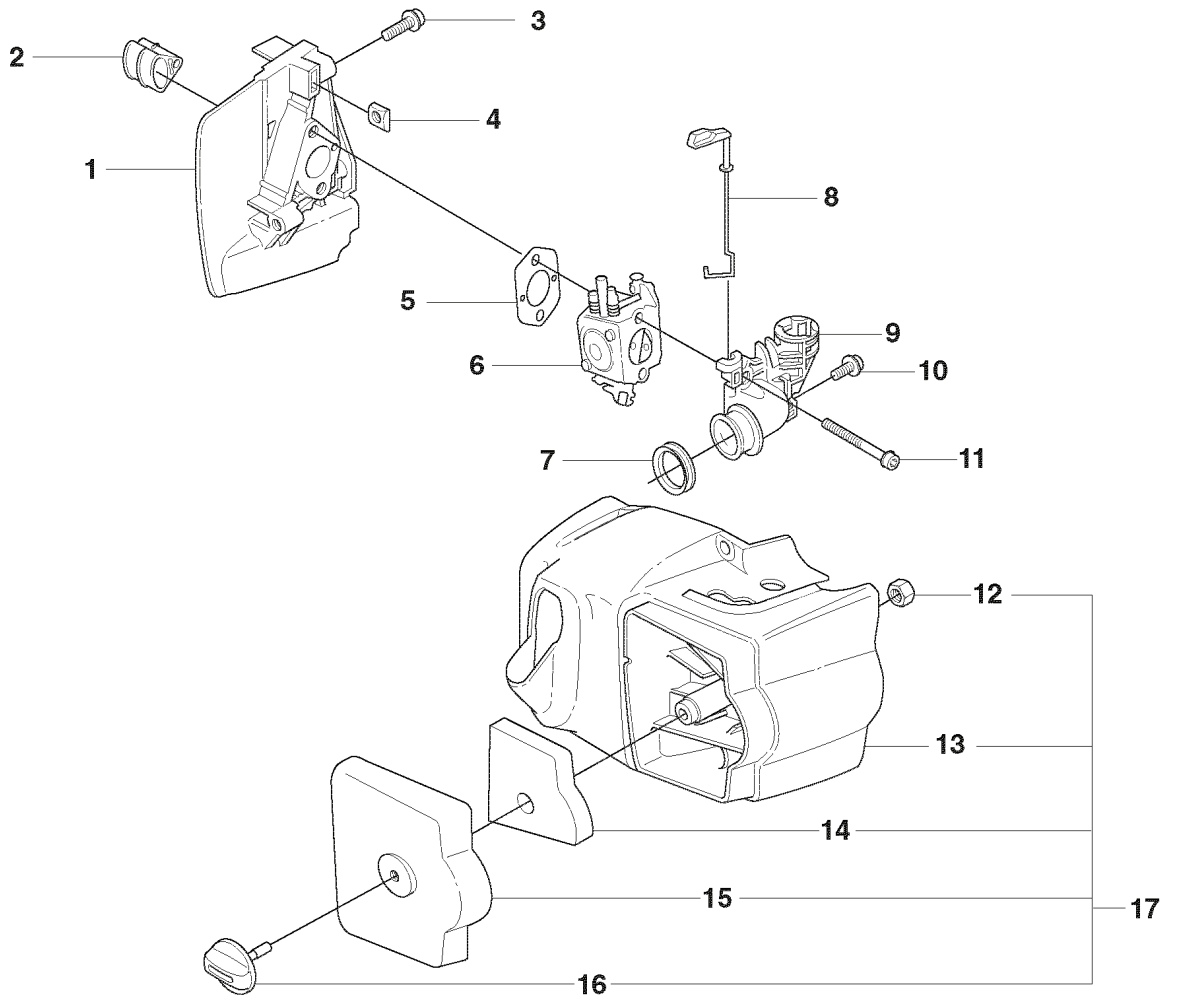

C

REF.	PART NO.	DESCRIPTION	REMARK	QTY.	KIT
1	503910901	INSULATION WALL		1	
2	503942601	INLET PIPE		1	
3	503201425	SCREW IHSCFMO		2	
4	503226504	SQUARE NUT		2	
5	503497101	GASKET		1	
6	503283403	CARBURETTOR		1	
7	740681121	V-RING		1	
8	537023301	CHOKE CONTROL		1	
9	537057801	BRACKET		1	
10	503217716	SCREW IHSCFT		1	
11	503217550	SCREW IHSCFT		2	
12	731231401	HEXAGON NUT		1	
13	537062406	CYLINDER COVER		1	
14	537255301	AIR FILTER		1	
15	537066301	FILTER COVER		1	
16	537213210	KNOB		1	
17	537411905	CYLINDER COVER ASSY		1	

K

REF.	PART NO.	DESCRIPTION	REMARK	QTY.	KIT
1	537189404	GEAR HOUSING		1	
2	738210204	BALL BEARING		1	
3	503212713	SCREW CCRPANT		1	
4	537171701	BRACKET		1	
5	503227201	SPEED NUT		1	
6	738881001	LUBRICATION NIPPLE		1	
7	537242501	CLUTCH HUB		1	
8	544083201	CLUTCH ASSY		1	
9	503842902	SCREW		2	
10	725644956	SCREW IHCSFM		1	
11	537090301	WASHER		1	
12	537039601	CLUTCH DRUM		1	
13	503216220	SCREW IHSCFT		3	
14	537090101	GEAR WHEEL SHAFT		1	
15	503250501	BALL BEARING		1	
16	503263203	O-RING		1	
17	537080401	WEAR PLATE		1	
18	537098901	GUIDE PLATE		1	
19	503216816	SCREW IHSCFT		2	
20	537053301	SEALING		1	
21	503216816	SCREW IHSCFT		6	
22	537110201	HUB CAP		1	
23	738218800	BALL BEARING		1	
24	503982303	DRIVE SHAFT		1	
25	503981901	DRIVE SHAFT		1	
26	503981701	GEAR RIM		1	
27	537173502	CONNECTING ROD		1	
28	503982201	SPACER		1	
29	503982001	NUT		1	
30	738219804	BALL BEARING		1	
31	503230014	WASHER		1	
32	503230301	WASHER		1	