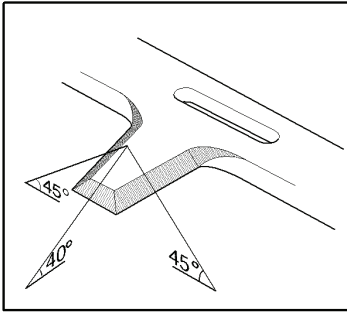

H

REF.	PART NO.	DESCRIPTION	REMARK	QTY.	KIT
1	537128105	CRANKSHAFT ASSY		1	
2	503940203	BEARING CAGE		1	
3	503712201	BEARING		1	
4	537128802	BEARING CAGE		1	

L

REF.	PART NO.	DESCRIPTION	REMARK	QTY.	KIT
1	537105609	CUTTING DECK	323HD60, 325HD60	1	
2	537105610	CUTTING DECK	323HD75	1	
3	537100301	PROTECTIVE PLATE		1	
4	503220006	HEXAGON NUT	323HD60, 325HD60	5	
5	503220006	HEXAGON NUT	323HD60, 325HD60	4	
6	537372001	COVER		1	
7	503230024	WASHER	323HD60, 325HD60	5	
8	503230024	WASHER	323HD60, 325HD60	4	
9	503201722	SCREW EHHM	323HD60, 325HD60	5	
10	503201722	SCREW EHHM	323HD60, 325HD60	4	
11	537107001	BEAM	323HD75	2	
12	537107002	BEAM	323HD60, 325HD60	1	
13	537100108	BLADE	323HD75	2	
14	537100107	BLADE	323HD60, 325HD60	2	
15	537110804	TRANSPORT GUARD	323HD75	1	
16	537110805	TRANSPORT GUARD		1	
17	731231601	HEXAGON NUT		1	
18	503220008	HEXAGON NUT		2	
19	537050501	BASEPLATE		1	
20	503922802	SCREW		2	
21	503230024	WASHER	323HD60, 325HD60	1	
22	725237271	SCREW EHHM		1	