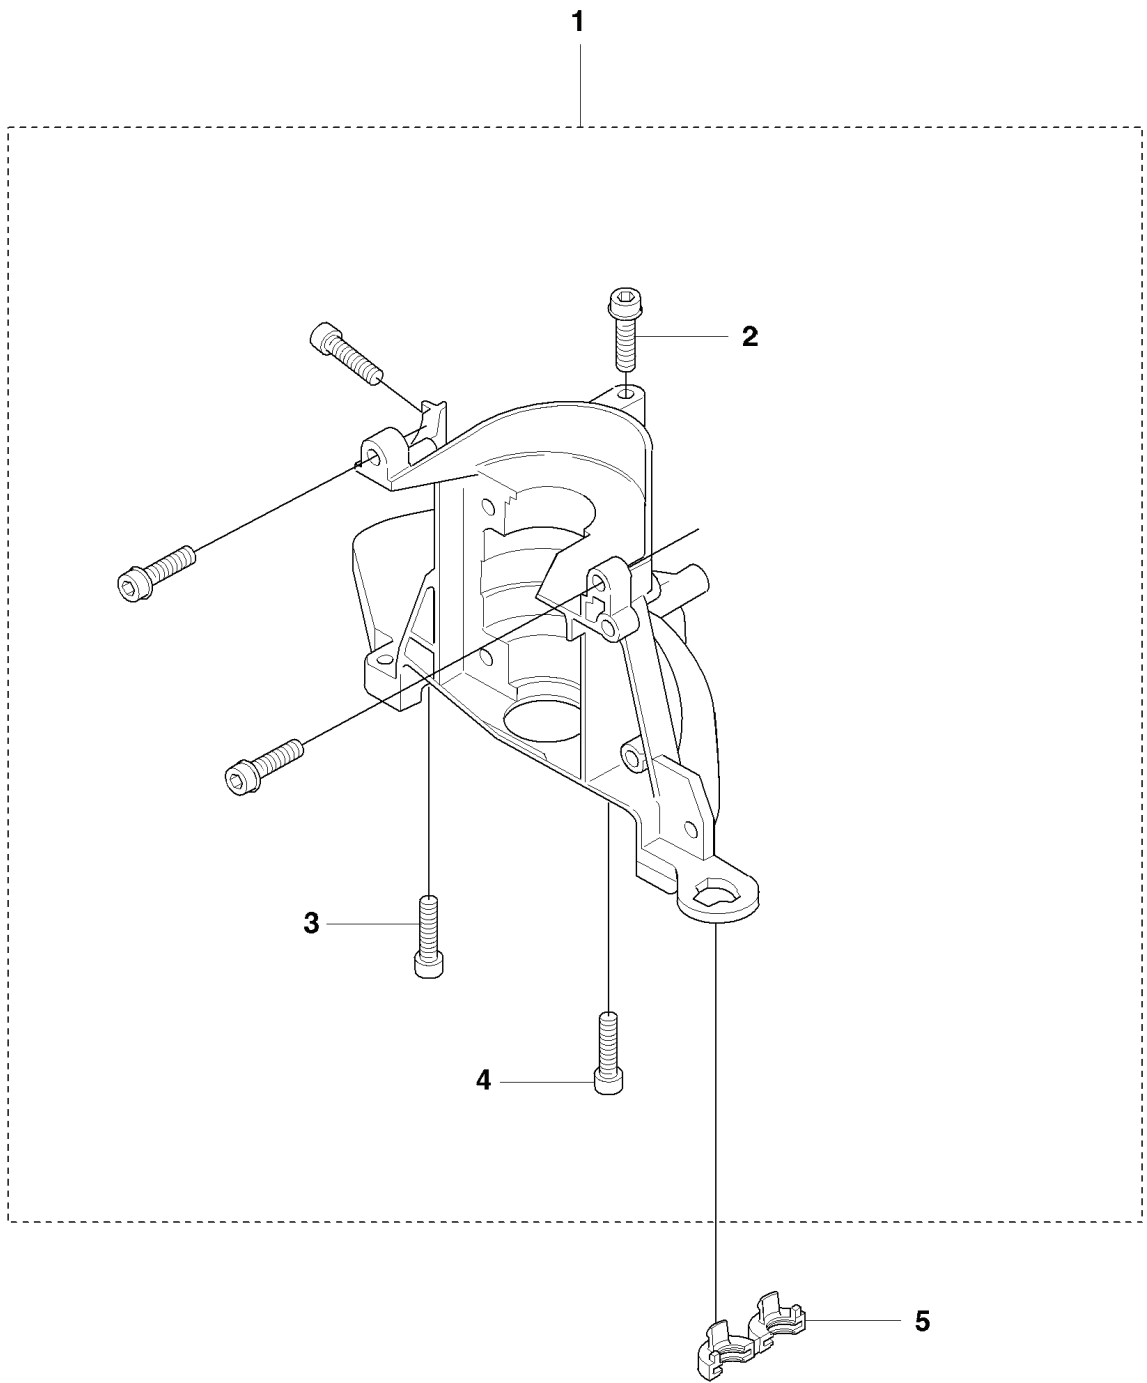

G

REF.	PART NO.	DESCRIPTION	REMARK	QTY.	KIT
1	537041103	CRANKCASE		1	
2	503200316	SCREW IHSCFM		4	
3	503216618	SCREW IHSCF		2	
4	503200316	SCREW IHSCFM		4	
5	537105002	SNAP LOCKING		1