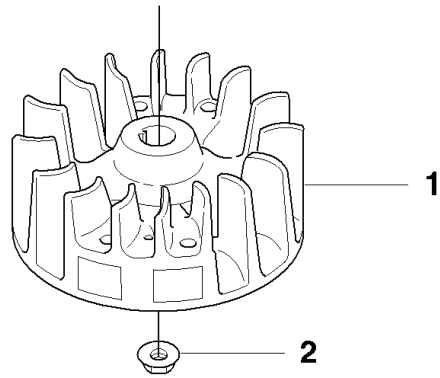

B

REF.	PART NO.	DESCRIPTION	REMARK	QTY.	KIT
1	537062407	CYLINDER COVER		1	
2	537080503	HEAT PROTECTOR		1	
3	537096601	HEAT SHIELD		1	
4	503212810	SCREW CCRPANT		3	
5	503200316	SCREW IHSCFM		2	
6	544057603	LABEL		1	
7	503214416	SCREW IHSCFTO		1	
8	503227201	SPEED NUT		1	
9	503216220	SCREW IHSCFT		2	

H

REF.	PART NO.	DESCRIPTION	REMARK	QTY.	KIT
1	537128105	CRANKSHAFT ASSY		1	
2	503940203	BEARING CAGE		1	
3	503712201	BEARING		1	
4	537128802	BEARING CAGE		1	

L

REF.	PART NO.	DESCRIPTION	REMARK	QTY.	KIT
1	537105609	CUTTING DECK	323HD60, 325HD60	1	
2	537105610	CUTTING DECK	323HD75	1	
3	537100301	PROTECTIVE PLATE		1	
4	503220006	HEXAGON NUT	323HD60, 325HD60	5	
5	503220006	HEXAGON NUT	323HD60, 325HD60	4	
6	537372001	COVER		1	
7	503230024	WASHER	323HD60, 325HD60	5	
8	503230024	WASHER	323HD60, 325HD60	4	
9	503201722	SCREW EHHM	323HD60, 325HD60	5	
10	503201722	SCREW EHHM	323HD60, 325HD60	4	
11	537107001	BEAM	323HD75	2	
12	537107002	BEAM	323HD60, 325HD60	1	
13	537100108	BLADE	323HD75	2	
14	537100107	BLADE	323HD60, 325HD60	2	
15	537110804	TRANSPORT GUARD	323HD75	1	
16	537110805	TRANSPORT GUARD		1	
17	731231601	HEXAGON NUT		1	
18	503220008	HEXAGON NUT		2	
19	537050501	BASEPLATE		1	
20	503922802	SCREW		2	
21	503230024	WASHER	323HD60, 325HD60	1	
22	725237271	SCREW EHHM		1	

E

REF.	PART NO.	DESCRIPTION	REMARK	QTY.	KIT
1	537249602	FLYWHEEL		1	
2	731711651	HEXAGON NUT FLANGE		1	
3	504707601	IGNITION MODULE		1	
4	503216618	SCREW IHSCT		2	
5	537091701	SECURING PLATE		1	
6	537064402	COVER		1	