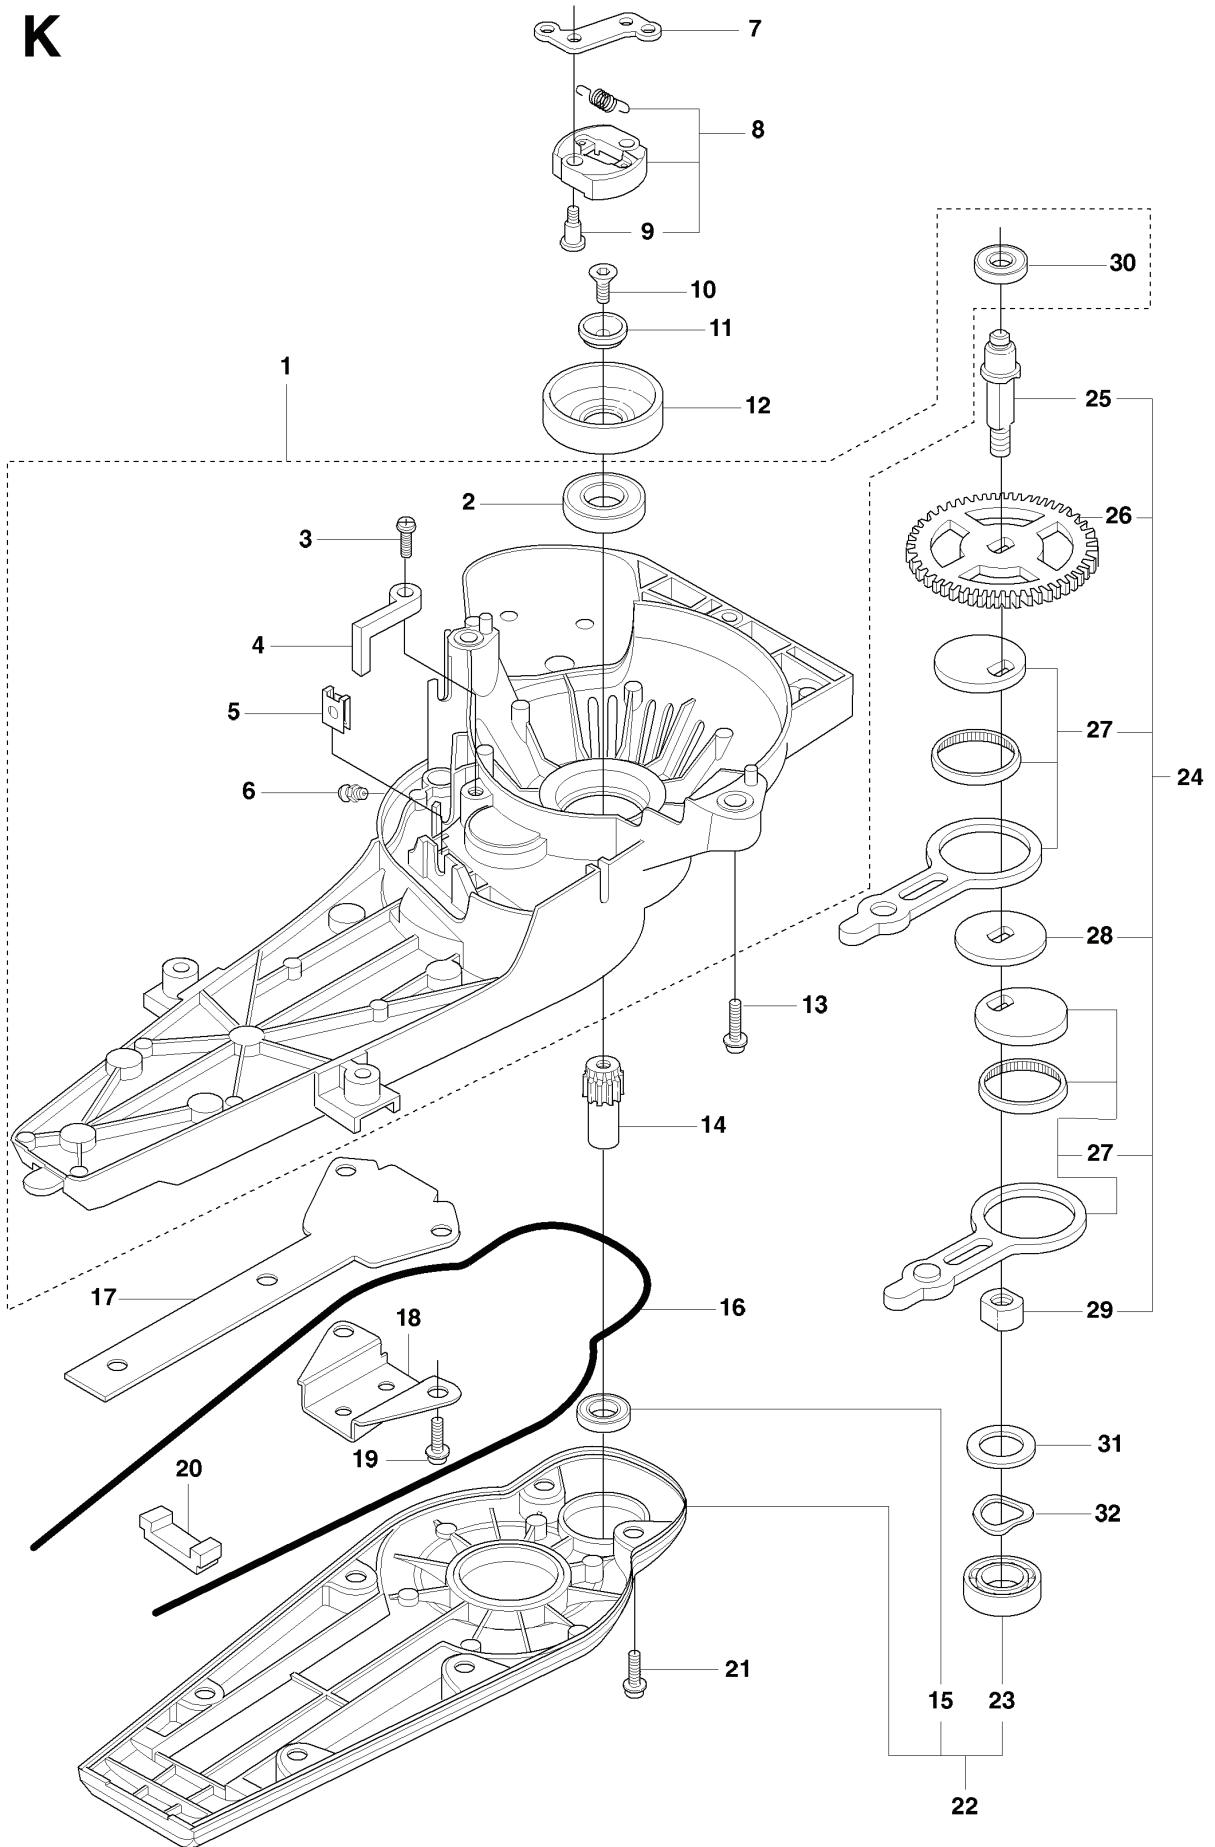

C

REF.	PART NO.	DESCRIPTION	REMARK	QTY.	KIT
1	503910901	INSULATION WALL		1	
2	503942601	INLET PIPE		1	
3	503201425	SCREW IHSCFMO		2	
4	503226504	SQUARE NUT		2	
5	503497101	GASKET		1	
6	503283403	CARBURETTOR		1	
7	740681121	V-RING		1	
8	537023301	CHOKE CONTROL		1	
9	537057801	BRACKET		1	
10	503217716	SCREW IHSCFT		1	
11	503217550	SCREW IHSCFT		2	
12	731231401	HEXAGON NUT		1	
13	537062406	CYLINDER COVER		1	
14	537255301	AIR FILTER		1	
15	537066301	FILTER COVER		1	
16	537213210	KNOB		1	
17	537411905	CYLINDER COVER ASSY		1	

K

REF.	PART NO.	DESCRIPTION	REMARK	QTY.	KIT
1	537189404	GEAR HOUSING		1	
2	738210204	BALL BEARING		1	
3	503212713	SCREW CCRPANT		1	
4	537171701	BRACKET		1	
5	503227201	SPEED NUT		1	
6	738881001	LUBRICATION NIPPLE		1	
7	537242501	CLUTCH HUB		1	
8	544083201	CLUTCH ASSY		1	
9	503842902	SCREW		2	
10	725644956	SCREW IHCSFM		1	
11	537090301	WASHER		1	
12	537039601	CLUTCH DRUM		1	
13	503216220	SCREW IHSCFT		3	
14	537090101	GEAR WHEEL SHAFT		1	
15	503250501	BALL BEARING		1	
16	503263203	O-RING		1	
17	537080401	WEAR PLATE		1	
18	537098901	GUIDE PLATE		1	
19	503216816	SCREW IHSCFT		2	
20	537053301	SEALING		1	
21	503216816	SCREW IHSCFT		6	
22	537110201	HUB CAP		1	
23	738218800	BALL BEARING		1	
24	503982303	DRIVE SHAFT		1	
25	503981901	DRIVE SHAFT		1	
26	503981701	GEAR RIM		1	
27	537173502	CONNECTING ROD		1	
28	503982201	SPACER		1	
29	503982001	NUT		1	
30	738219804	BALL BEARING		1	
31	503230014	WASHER		1	
32	503230301	WASHER		1	