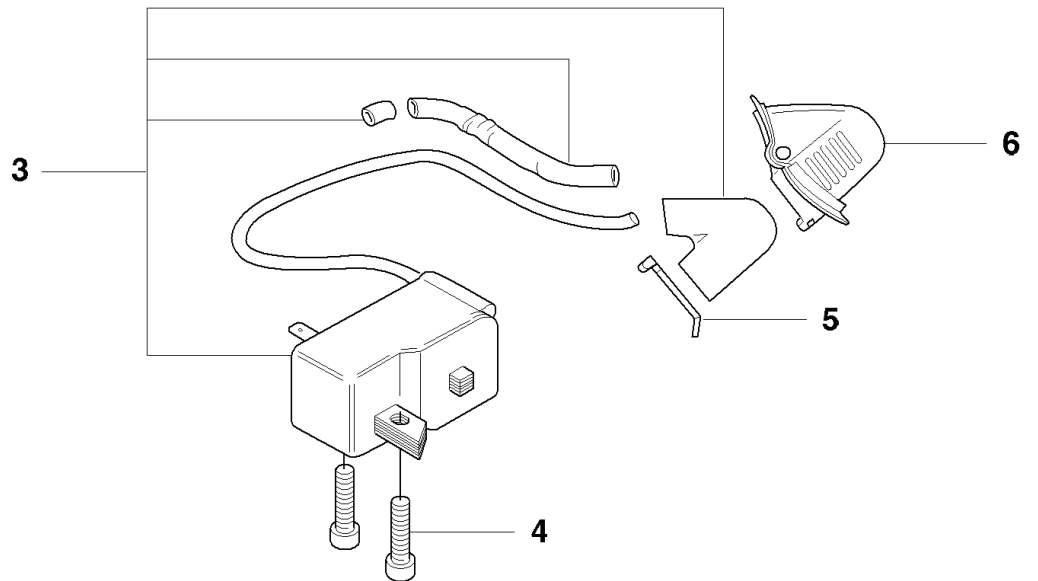

B

REF.	PART NO.	DESCRIPTION	REMARK	QTY.	KIT
1	537062407	CYLINDER COVER		1	
2	537080503	HEAT PROTECTOR		1	
3	537096601	HEAT SHIELD		1	
4	503212810	SCREW CCRPANT		3	
5	503200316	SCREW IHSCFM		2	
6	544057603	LABEL		1	
7	503214416	SCREW IHSCFTO		1	
8	503227201	SPEED NUT		1	
9	503216220	SCREW IHSCFT		2	

H

REF.	PART NO.	DESCRIPTION	REMARK	QTY.	KIT
1	537128105	CRANKSHAFT ASSY		1	
2	503940203	BEARING CAGE		1	
3	503712201	BEARING		1	
4	537128802	BEARING CAGE		1	

L

REF.	PART NO.	DESCRIPTION	REMARK	QTY.	KIT
1	537105609	CUTTING DECK	323HD60, 325HD60	1	
2	537105610	CUTTING DECK	323HD75	1	
3	537100301	PROTECTIVE PLATE		1	
4	503220006	HEXAGON NUT	323HD60, 325HD60	5	
5	503220006	HEXAGON NUT	323HD60, 325HD60	4	
6	537372001	COVER		1	
7	503230024	WASHER	323HD60, 325HD60	5	
8	503230024	WASHER	323HD60, 325HD60	4	
9	503201722	SCREW EHHM	323HD60, 325HD60	5	
10	503201722	SCREW EHHM	323HD60, 325HD60	4	
11	537107001	BEAM	323HD75	2	
12	537107002	BEAM	323HD60, 325HD60	1	
13	537100108	BLADE	323HD75	2	
14	537100107	BLADE	323HD60, 325HD60	2	
15	537110804	TRANSPORT GUARD	323HD75	1	
16	537110805	TRANSPORT GUARD		1	
17	731231601	HEXAGON NUT		1	
18	503220008	HEXAGON NUT		2	
19	537050501	BASEPLATE		1	
20	503922802	SCREW		2	
21	503230024	WASHER	323HD60, 325HD60	1	
22	725237271	SCREW EHHM		1	

E

REF.	PART NO.	DESCRIPTION	REMARK	QTY.	KIT
1	537249602	FLYWHEEL		1	
2	731711651	HEXAGON NUT FLANGE		1	
3	504707601	IGNITION MODULE		1	
4	503216618	SCREW IHSCT		2	
5	537091701	SECURING PLATE		1	
6	537064402	COVER		1	