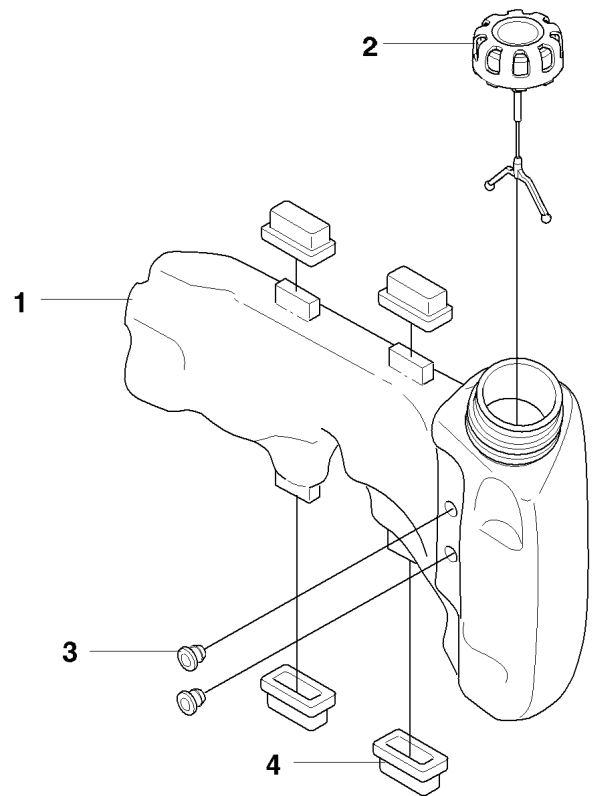

D

REF.	PART NO.	DESCRIPTION	REMARK	QTY.	KIT
1	503984703	FUEL TANK		1	
2	504113201	TANK CAP		1	
3	503735801	BUSHING		2	
4	503911001	SUSPENSION		4	
5	537184901	O-RING		1	
6	581756201	FUEL HOSE		1	
7	537184901	O-RING		1	
8	503443201	FUEL FILTER		1	
9	503936601	PURGE		1	
10	544977501	FUEL HOSE		2