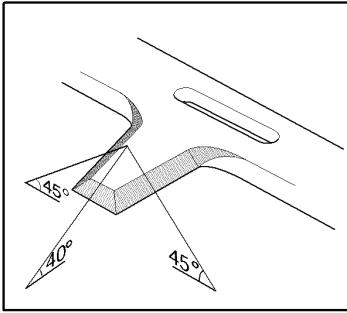

L

REF.	PART NO.	DESCRIPTION	REMARK	QTY.	KIT
1	537105609	CUTTING DECK	323HD60, 325HD60	1	
2	537105610	CUTTING DECK	323HD75	1	
3	537100301	PROTECTIVE PLATE		1	
4	503220006	HEXAGON NUT	323HD60, 325HD60	5	
5	503220006	HEXAGON NUT	323HD60, 325HD60	4	
6	537372001	COVER		1	
7	503230024	WASHER	323HD60, 325HD60	5	
8	503230024	WASHER	323HD60, 325HD60	4	
9	503201722	SCREW EHHM	323HD60, 325HD60	5	
10	503201722	SCREW EHHM	323HD60, 325HD60	4	
11	537107001	BEAM	325HD75	2	
12	537107002	BEAM	323HD60, 325HD60	1	
13	537100108	BLADE	325HD75	2	
14	537100107	BLADE	323HD60, 325HD60	2	
15	537110804	TRANSPORT GUARD	325HD75	1	
16	537110805	TRANSPORT GUARD	323HD60, 325HD60	1	
17	731231601	HEXAGON NUT		1	
18	503220008	HEXAGON NUT		2	
19	537050501	BASEPLATE		1	
20	503922802	SCREW		2	
21	503230024	WASHER	323HD60, 325HD60	1	
22	725237271	SCREW EHHM		1