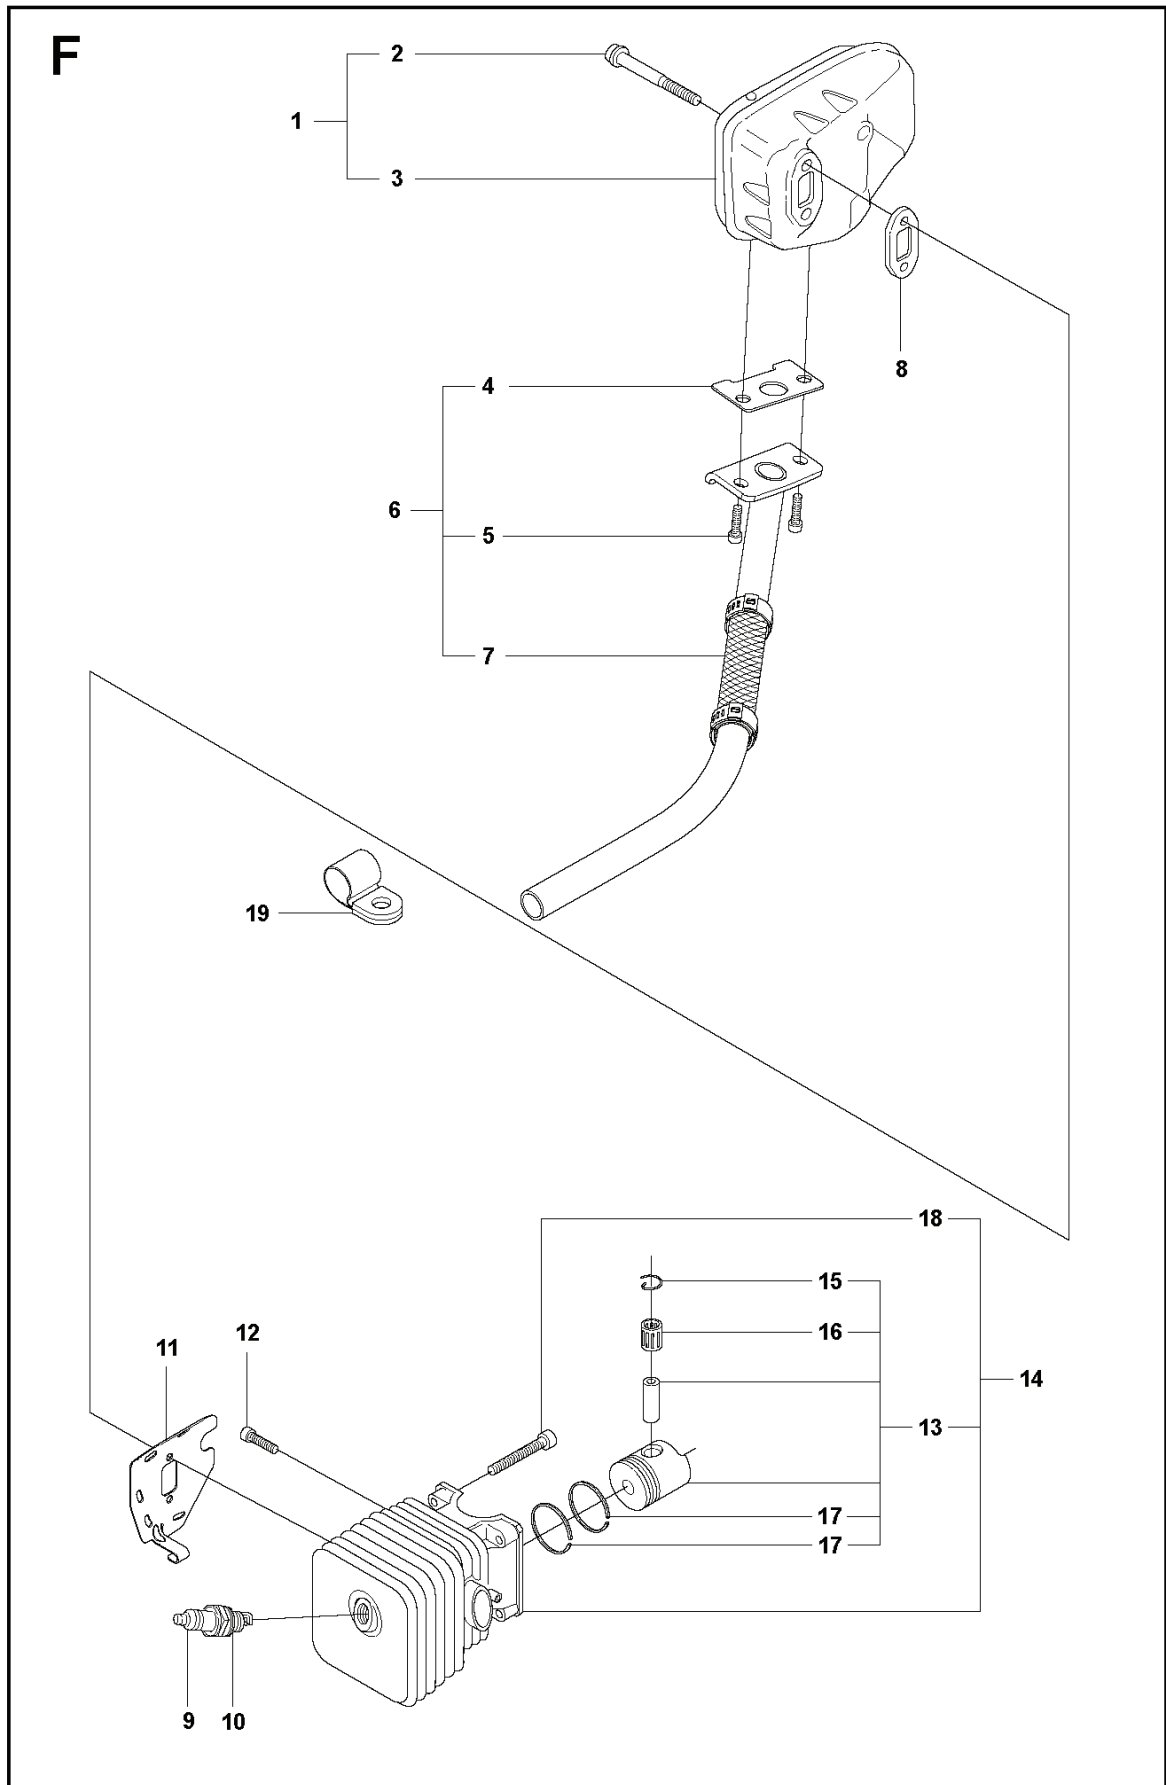

F

REF.	PART NO.	DESCRIPTION	REMARK	QTY.	KIT
1	544390801	MUFFLER KIT		1	
2	503202963	SCREW IHSCFM		2	1
3	544232401	MUFFLER ASSY		1	1
4	544285601	GASKET		1	6
5	503202508	SCREW IHSCM		2	6
6	544390901	EXHAUST PIPE		1	
7	505253401	EXHAUST PIPE ASSY		1	6
8	537068201	SPACER		1	
9	503235108	SPARK PLUG	Champion RCJ 7Y	1	
10	503235111	SPARK PLUG	NGK BPMR 7A	1	
11	537370901	AIR CONDUCTOR		1	
12	501819901	SCREW		1	
13	537376504	PISTON		1	
14	537032008	CYLINDER		2	13
15	737440800	CIRCLIP		2	13, 14
16	503712201	BEARING		1	13, 14
17	503289043	PISTON RING		2	13, 14
18	725533755	SCREW IHSCM		4	13
19	544457801	LOOP		1