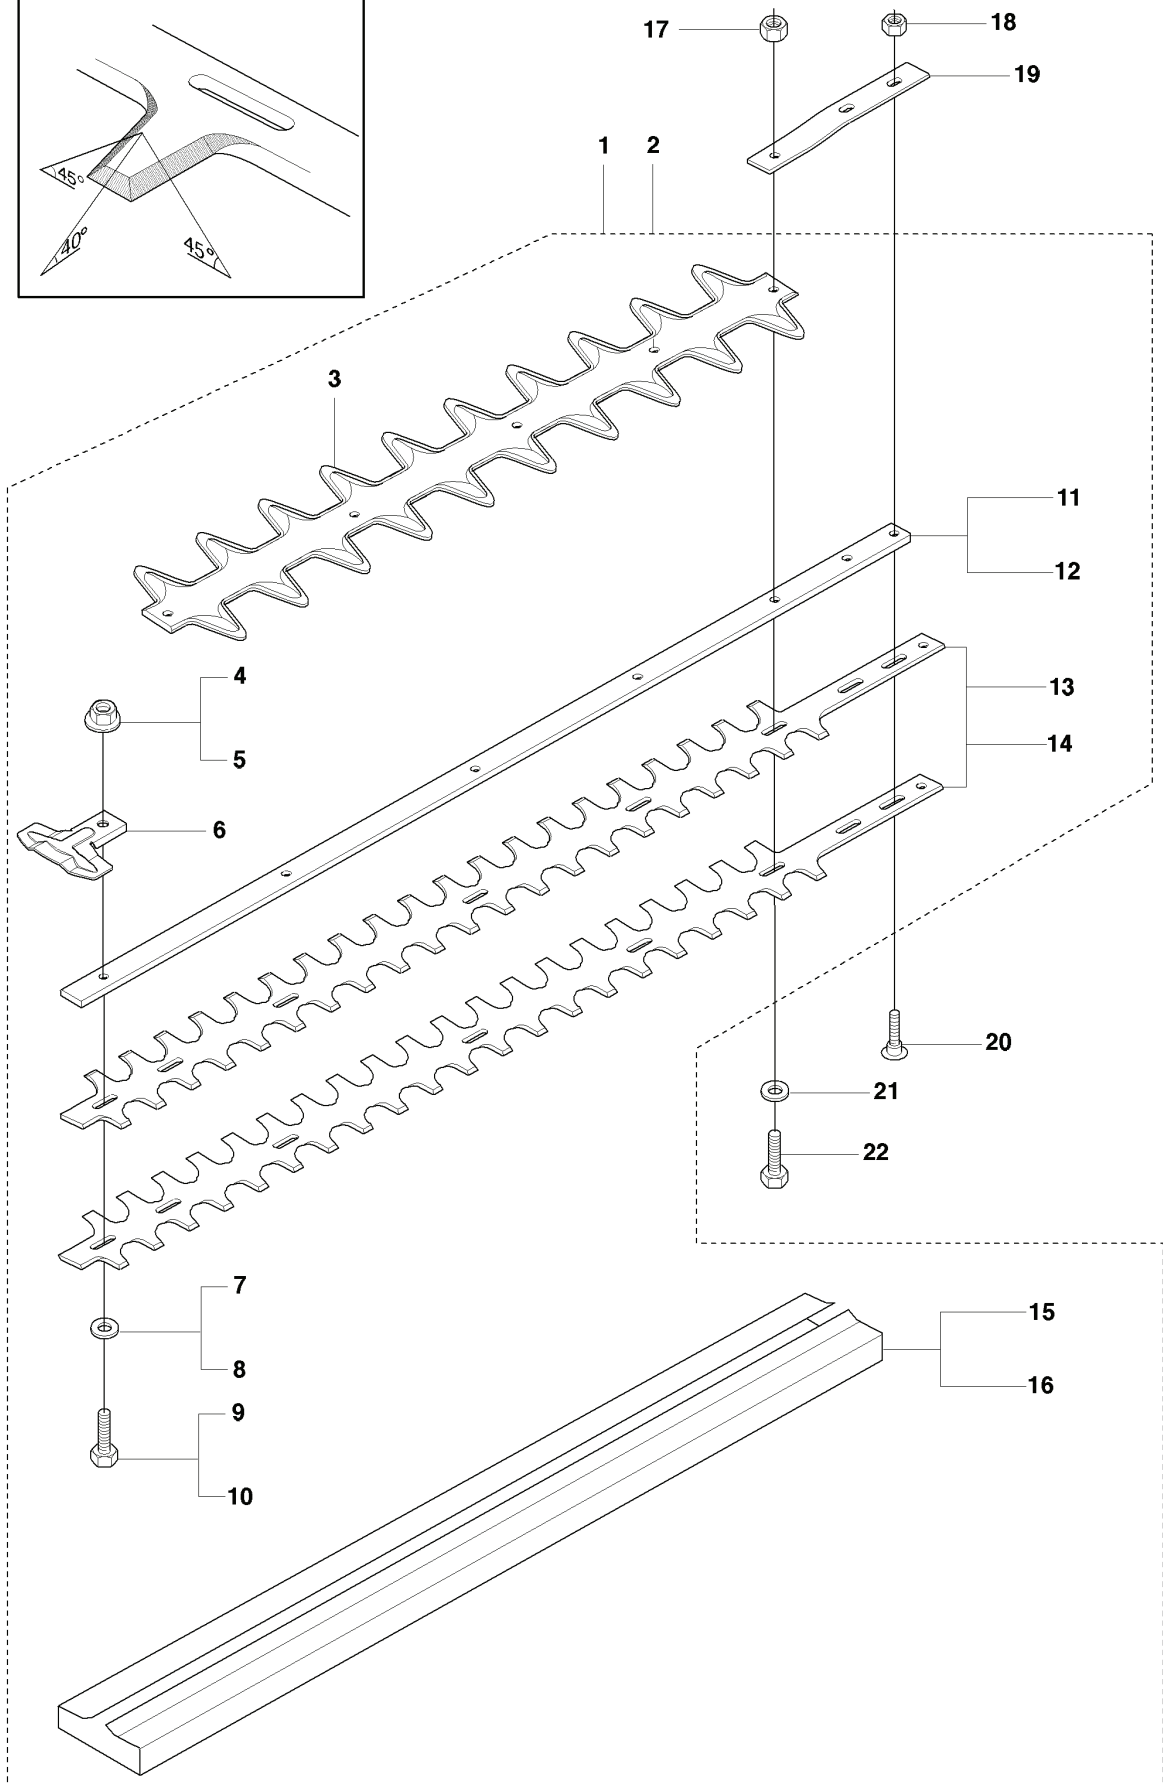

325 HD75 X-SERIES from 20090500001-curr

SPARE PARTS LIST

H

REF.	PART NO.	DESCRIPTION	REMARK	QTY.	KIT
1	537128105	CRANKSHAFT ASSY		1	
2	503940203	BEARING CAGE		1	
3	503712201	BEARING		1	
4	537128802	BEARING CAGE		1	

L

REF.	PART NO.	DESCRIPTION	REMARK	QTY.	KIT
1	537105609	CUTTING DECK	323HD60, 325HD60	1	
2	537105610	CUTTING DECK	323HD75	1	
3	537100301	PROTECTIVE PLATE		1	
4	503220006	HEXAGON NUT	323HD60, 325HD60	5	
5	503220006	HEXAGON NUT	323HD60, 325HD60	4	
6	537372001	COVER		1	
7	503230024	WASHER	323HD60, 325HD60	5	
8	503230024	WASHER	323HD60, 325HD60	4	
9	503201722	SCREW EHHM	323HD60, 325HD60	5	
10	503201722	SCREW EHHM	323HD60, 325HD60	4	
11	537107001	BEAM	325HD75	2	
12	537107002	BEAM	323HD60, 325HD60	1	
13	537100108	BLADE	325HD75	2	
14	537100107	BLADE	323HD60, 325HD60	2	
15	537110804	TRANSPORT GUARD	325HD75	1	
16	537110805	TRANSPORT GUARD	323HD60, 325HD60	1	
17	731231601	HEXAGON NUT		1	
18	503220008	HEXAGON NUT		2	
19	537050501	BASEPLATE		1	
20	503922802	SCREW		2	
21	503230024	WASHER	323HD60, 325HD60	1	
22	725237271	SCREW EHHM		1	

D

REF.	PART NO.	DESCRIPTION	REMARK	QTY.	KIT
1	503984703	FUEL TANK		1	
2	504113201	TANK CAP		1	
3	503735801	BUSHING		2	
4	503911001	SUSPENSION		4	
5	537184901	O-RING		1	
6	581756201	FUEL HOSE		1	
7	537184901	O-RING		1	
8	503443201	FUEL FILTER		1	
9	503936601	PURGE		1	
10	544977501	FUEL HOSE		2	