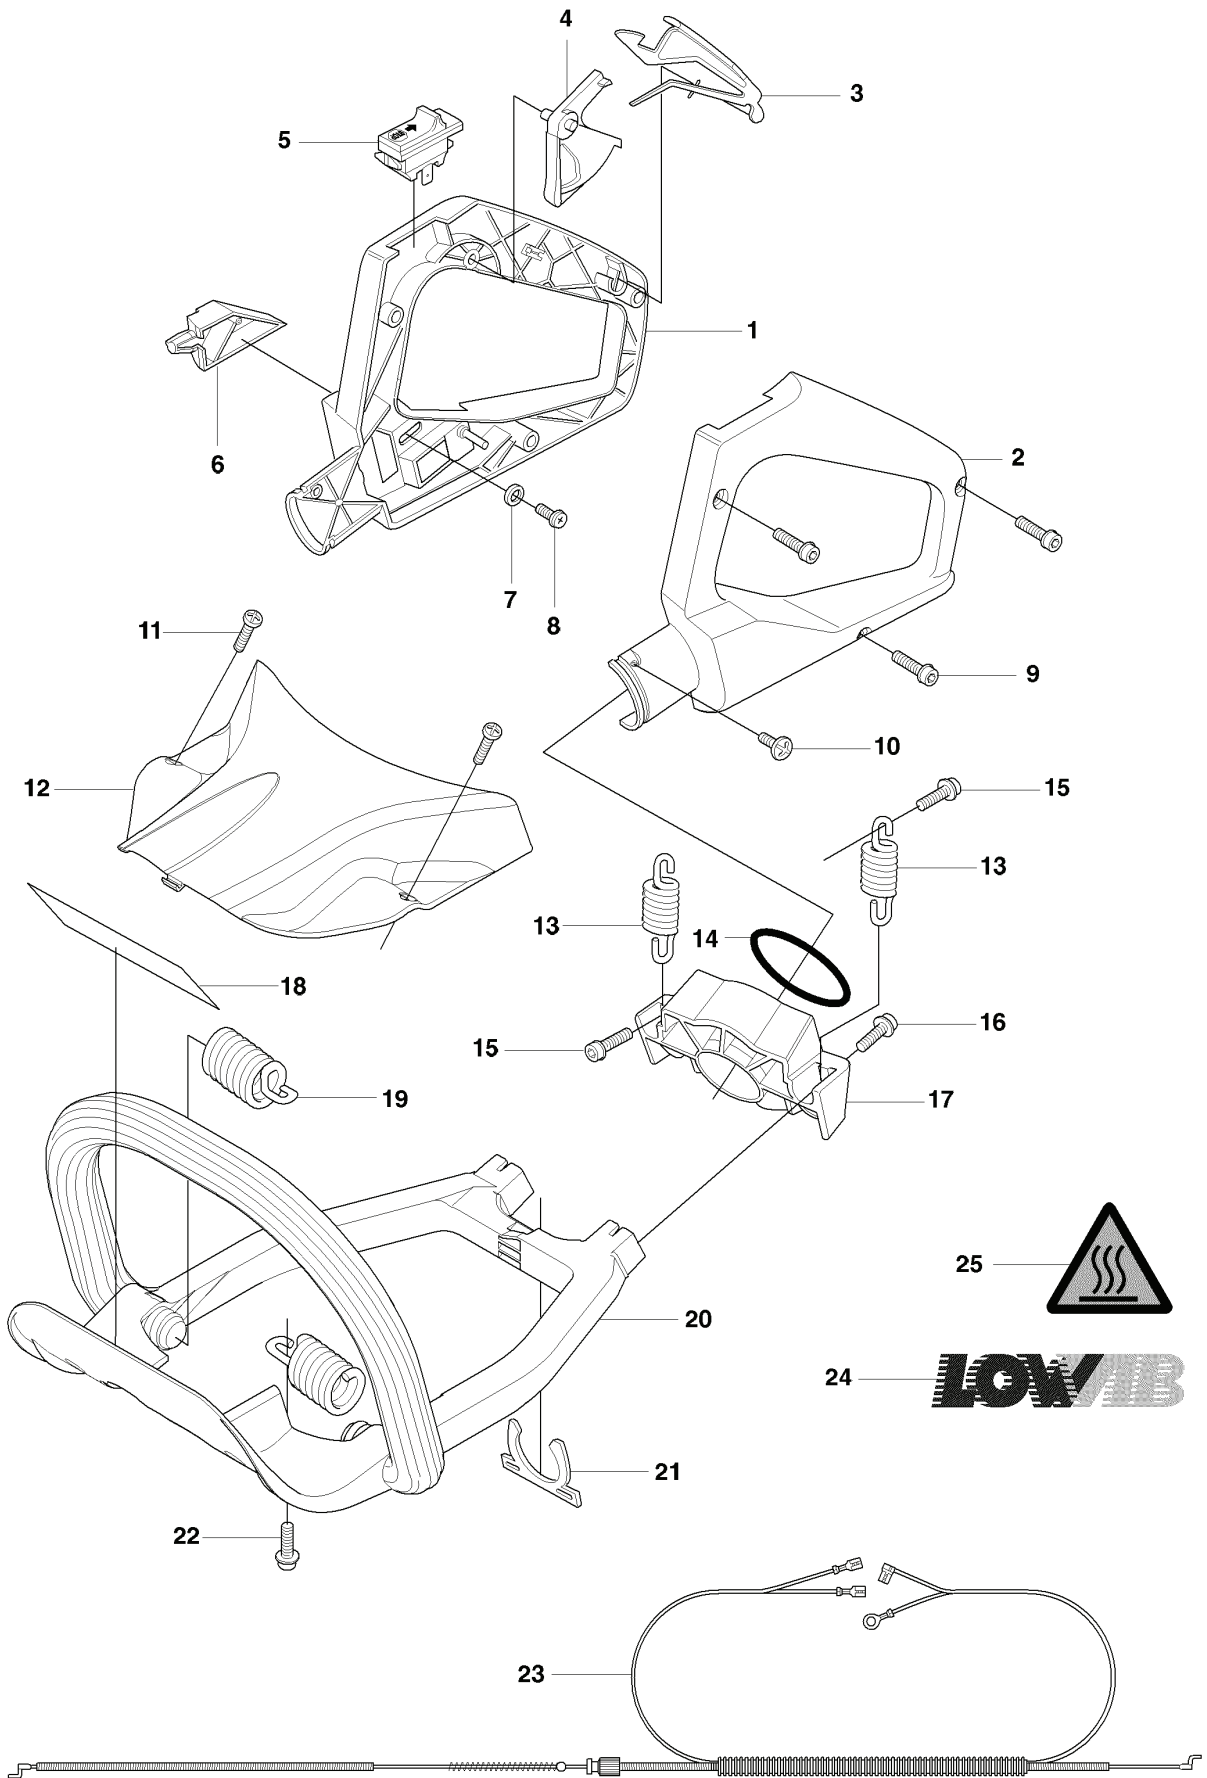

J2 323HD

REF.	PART NO.	DESCRIPTION	REMARK	QTY.	KIT
1	537280006	HANDLE ASSY		1	
2	537280004	HANDLE ASSY		1	
3	537183901	THROTTLE LOCKOUT		1	
4	506014402	THROTTLE TRIGGER		1	
5	537419001	SWITCH		1	
6	537197801	COVER		1	
7	734112541	WASHER		1	
8	503212906	SCREW CCRPANT		1	
9	503210716	SCREW IHSCT		3	
10	503212713	SCREW CCRPANT		1	
11	503212810	SCREW CCRPANT		2	
12	544228601	HEAT PROTECTOR		1	
13	537080701	SPRING		2	
14	740441600	O-RING		1	
15	503216816	SCREW IHSCT		2	
16	503210622	SCREW IHSCT		2	
17	537080601	SPRING		1	
18	503734501	LABEL		1	
19	537080801	SPRING		2	
20	503771004	FRONT HANDLE		1	
21	503770901	SECURING PLATE		1	
22	503216816	SCREW IHSCT		2	
23	537105103	CABLE ASSY		1	
24	503734501	LABEL		1	
25	544843301	LABEL		1