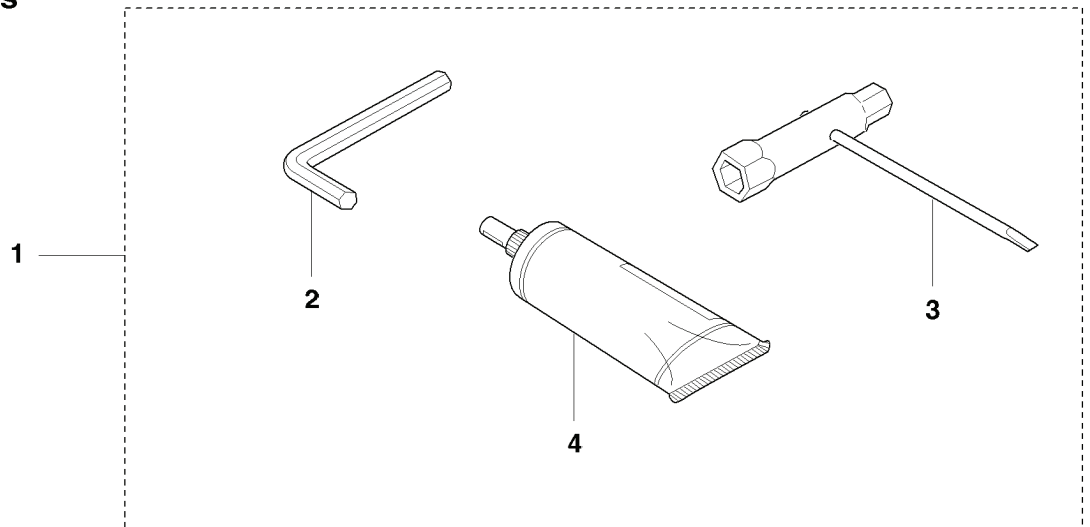

N Accessories
Zubehöre
Accessoires
Acessorios
Tillbehör

REF.	PART NO.	DESCRIPTION	REMARK	QTY.	KIT
1	502216009	ACCESSORY BAG		1	
2	503558601	SPANNER		1	
3	501691701	COMBINATION WRENCH		1	
4	503989602	GREASE		1	
5	531007513	GREASE	UL22	1	
6	531007512	GREASE	UL21	1	
7	531009205	GREASE	Grease 400g	1