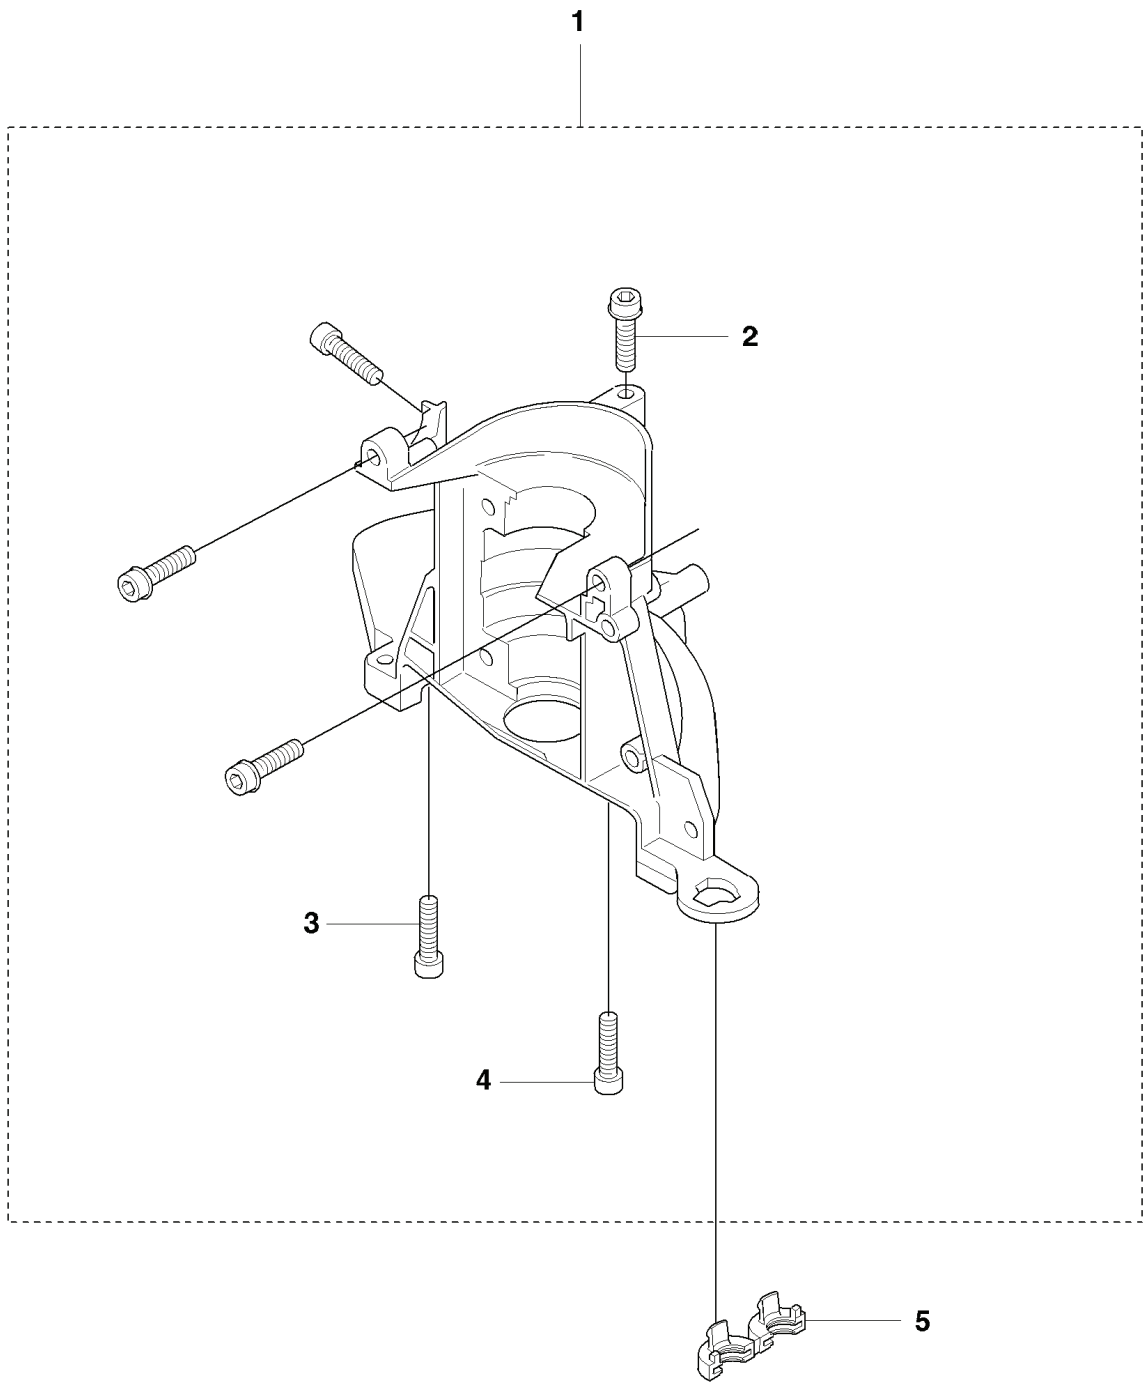

G

REF.	PART NO.	DESCRIPTION	REMARK	QTY.	KIT
1	537041103	CRANKCASE		1	
2	503200316	SCREW IHSCFM		4	
3	503216618	SCREW IHST		2	
4	503200316	SCREW IHSCFM		4	
5	537105002	SNAP LOCKING		1