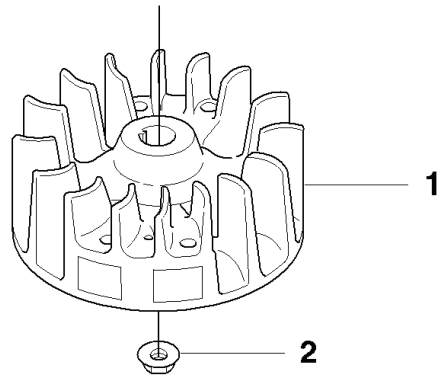

K

REF.	PART NO.	DESCRIPTION	REMARK	QTY.	KIT
1	537189404	GEAR HOUSING		1	
2	738210204	BALL BEARING		1	
3	503212713	SCREW CCRPANT		1	
4	537171701	BRACKET		1	
5	503227201	SPEED NUT		1	
6	738881001	LUBRICATION NIPPLE		1	
7	537242501	CLUTCH HUB		1	
8	544083201	CLUTCH ASSY		1	
9	503842902	SCREW		2	
10	725644956	SCREW IHCSFM		1	
11	537090301	WASHER		1	
12	537039601	CLUTCH DRUM		1	
13	503216220	SCREW IHSCFT		3	
14	537090101	GEAR WHEEL SHAFT		1	
15	503250501	BALL BEARING		1	
16	503263203	O-RING		1	
17	537080401	WEAR PLATE		1	
18	537098901	GUIDE PLATE		1	
19	503216816	SCREW IHSCFT		2	
20	537053301	SEALING		1	
21	503216816	SCREW IHSCFT		6	
22	537110201	HUB CAP		1	
23	738218800	BALL BEARING		1	
24	503982303	DRIVE SHAFT		1	
25	503981901	DRIVE SHAFT		1	
26	503981701	GEAR RIM		1	
27	537173502	CONNECTING ROD		1	
28	503982201	SPACER		1	
29	503982001	NUT		1	
30	738219804	BALL BEARING		1	
31	503230014	WASHER		1	
32	503230301	WASHER		1	

J2 323HD

REF.	PART NO.	DESCRIPTION	REMARK	QTY.	KIT
1	537280006	HANDLE ASSY		1	
2	537280004	HANDLE ASSY		1	
3	537183901	THROTTLE LOCKOUT		1	
4	506014402	THROTTLE TRIGGER		1	
5	537419001	SWITCH		1	
6	537197801	COVER		1	
7	734112541	WASHER		1	
8	503212906	SCREW CCRPANT		1	
9	503210716	SCREW IHSCT		3	
10	503212713	SCREW CCRPANT		1	
11	503212810	SCREW CCRPANT		2	
12	544228601	HEAT PROTECTOR		1	
13	537080701	SPRING		2	
14	740441600	O-RING		1	
15	503216816	SCREW IHSCT		2	
16	503210622	SCREW IHSCT		2	
17	537080601	SPRING		1	
18	503734501	LABEL		1	
19	537080801	SPRING		2	
20	503771004	FRONT HANDLE		1	
21	503770901	SECURING PLATE		1	
22	503216816	SCREW IHSCT		2	
23	537105103	CABLE ASSY		1	
24	503734501	LABEL		1	
25	544843301	LABEL		1	

E

REF.	PART NO.	DESCRIPTION	REMARK	QTY.	KIT
1	537249602	FLYWHEEL		1	
2	731711651	HEXAGON NUT FLANGE		1	
3	504707601	IGNITION MODULE		1	
4	503216618	SCREW IHSCT		2	
5	537091701	SECURING PLATE		1	
6	537064402	COVER		1	