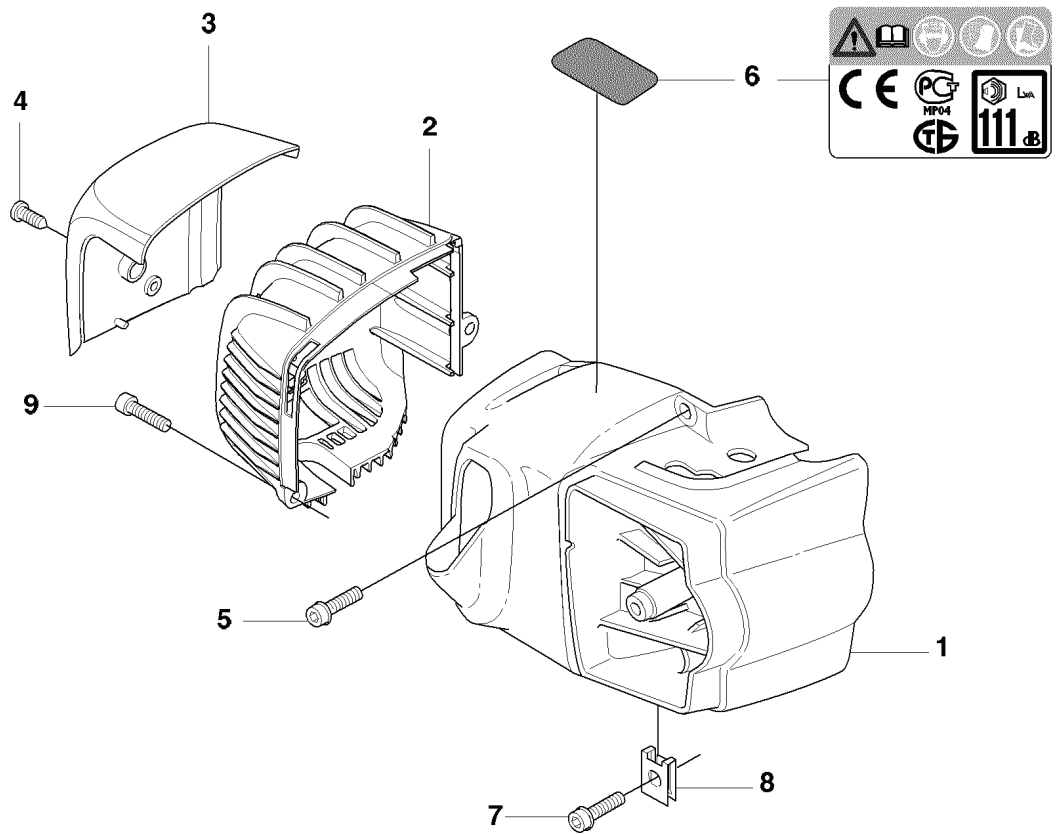

B

REF.	PART NO.	DESCRIPTION	REMARK	QTY.	KIT
1	537062407	CYLINDER COVER		1	
2	537080503	HEAT PROTECTOR		1	
3	537096601	HEAT SHIELD		1	
4	503212810	SCREW CCRPANT		3	
5	503200316	SCREW IHSCFM		2	
6	544057603	LABEL		1	
7	503214416	SCREW IHSCFTO		1	
8	503227201	SPEED NUT		1	
9	503216220	SCREW IHSCFT		2