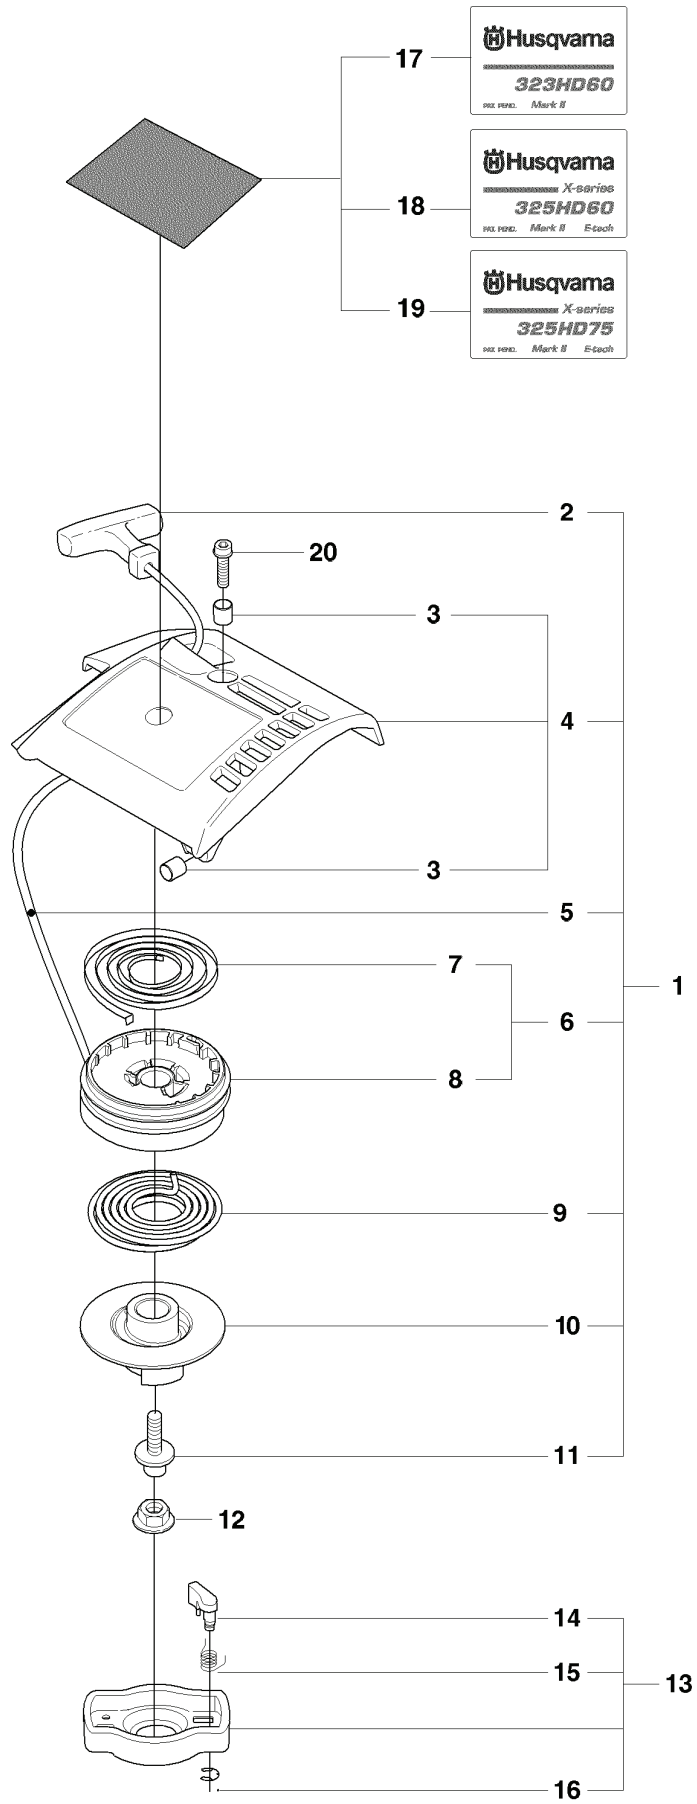

A

REF.	PART NO.	DESCRIPTION	REMARK	QTY.	KIT
1	544002502	STARTER ASSY		1	
2	537008401	STARTER HANDLE		1	
3	537379302	SPACING SLEEVE		3	
4	544002401	STARTER HOUSING		1	
5	503858901	STARTER ROPE		1	
6	544166501	STARTER PULLEY ASSY		1	
7	503859001	RECOIL SPRING		1	
8	544038601	STARTER PULLEY		1	
9	544038802	SPRING		1	
10	544038702	DRIVER		1	
11	503217725	SCREW IHSCCT		1	
12	731711651	HEXAGON NUT FLANGE		1	
13	503873302	BRIDGE		1	
14	503873502	STARTER PAWL		1	
15	503873601	SPRING		2	
16	735310820	E-CLIP		2	
17	537353411	LABEL		2	
18	537353420	LABEL		1	
19	537353421	LABEL		1	
20	503200316	SCREW IHSCFM		1