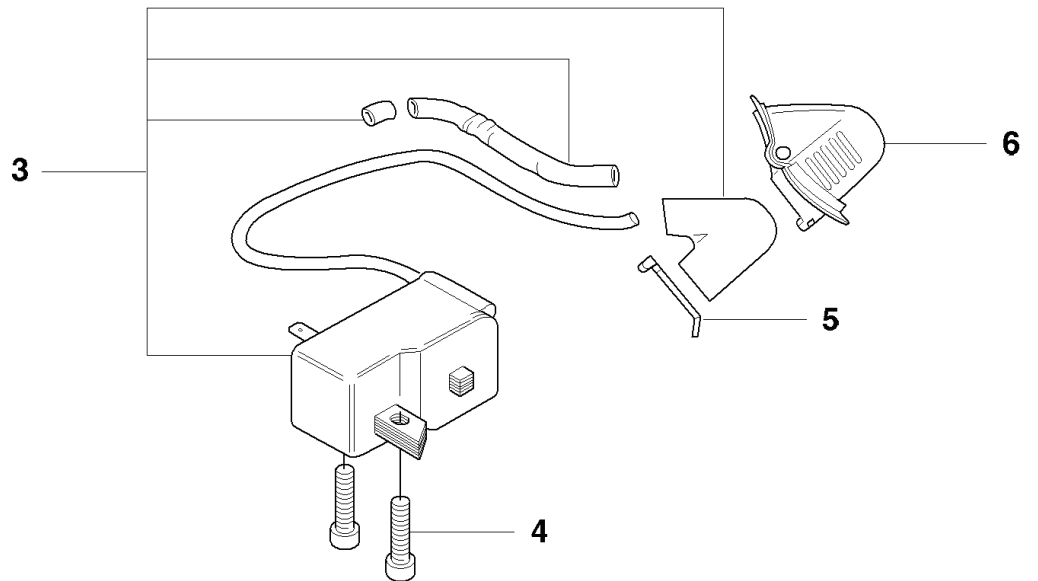

E

REF.	PART NO.	DESCRIPTION	REMARK	QTY.	KIT
1	537249602	FLYWHEEL		1	
2	731711651	HEXAGON NUT FLANGE		1	
3	504707601	IGNITION MODULE		1	
4	503216618	SCREW IHSCT		2	
5	537091701	SECURING PLATE		1	
6	537064402	COVER		1