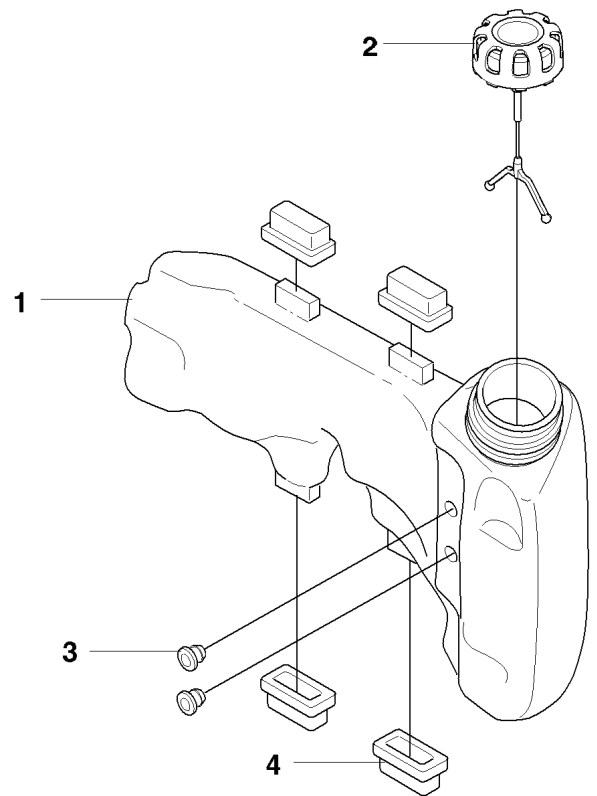

325 HD75 X-SERIES from 20090500001-curr

SPARE PARTS LIST

H

REF.	PART NO.	DESCRIPTION	REMARK	QTY.	KIT
1	537128105	CRANKSHAFT ASSY		1	
2	503940203	BEARING CAGE		1	
3	503712201	BEARING		1	
4	537128802	BEARING CAGE		1	

L

REF.	PART NO.	DESCRIPTION	REMARK	QTY.	KIT
1	537105609	CUTTING DECK	323HD60, 325HD60	1	
2	537105610	CUTTING DECK	323HD75	1	
3	537100301	PROTECTIVE PLATE		1	
4	503220006	HEXAGON NUT	323HD60, 325HD60	5	
5	503220006	HEXAGON NUT	323HD60, 325HD60	4	
6	537372001	COVER		1	
7	503230024	WASHER	323HD60, 325HD60	5	
8	503230024	WASHER	323HD60, 325HD60	4	
9	503201722	SCREW EHHM	323HD60, 325HD60	5	
10	503201722	SCREW EHHM	323HD60, 325HD60	4	
11	537107001	BEAM	325HD75	2	
12	537107002	BEAM	323HD60, 325HD60	1	
13	537100108	BLADE	325HD75	2	
14	537100107	BLADE	323HD60, 325HD60	2	
15	537110804	TRANSPORT GUARD	325HD75	1	
16	537110805	TRANSPORT GUARD	323HD60, 325HD60	1	
17	731231601	HEXAGON NUT		1	
18	503220008	HEXAGON NUT		2	
19	537050501	BASEPLATE		1	
20	503922802	SCREW		2	
21	503230024	WASHER	323HD60, 325HD60	1	
22	725237271	SCREW EHHM		1	

D

REF.	PART NO.	DESCRIPTION	REMARK	QTY.	KIT
1	503984703	FUEL TANK		1	
2	504113201	TANK CAP		1	
3	503735801	BUSHING		2	
4	503911001	SUSPENSION		4	
5	537184901	O-RING		1	
6	581756201	FUEL HOSE		1	
7	537184901	O-RING		1	
8	503443201	FUEL FILTER		1	
9	503936601	PURGE		1	
10	544977501	FUEL HOSE		2	