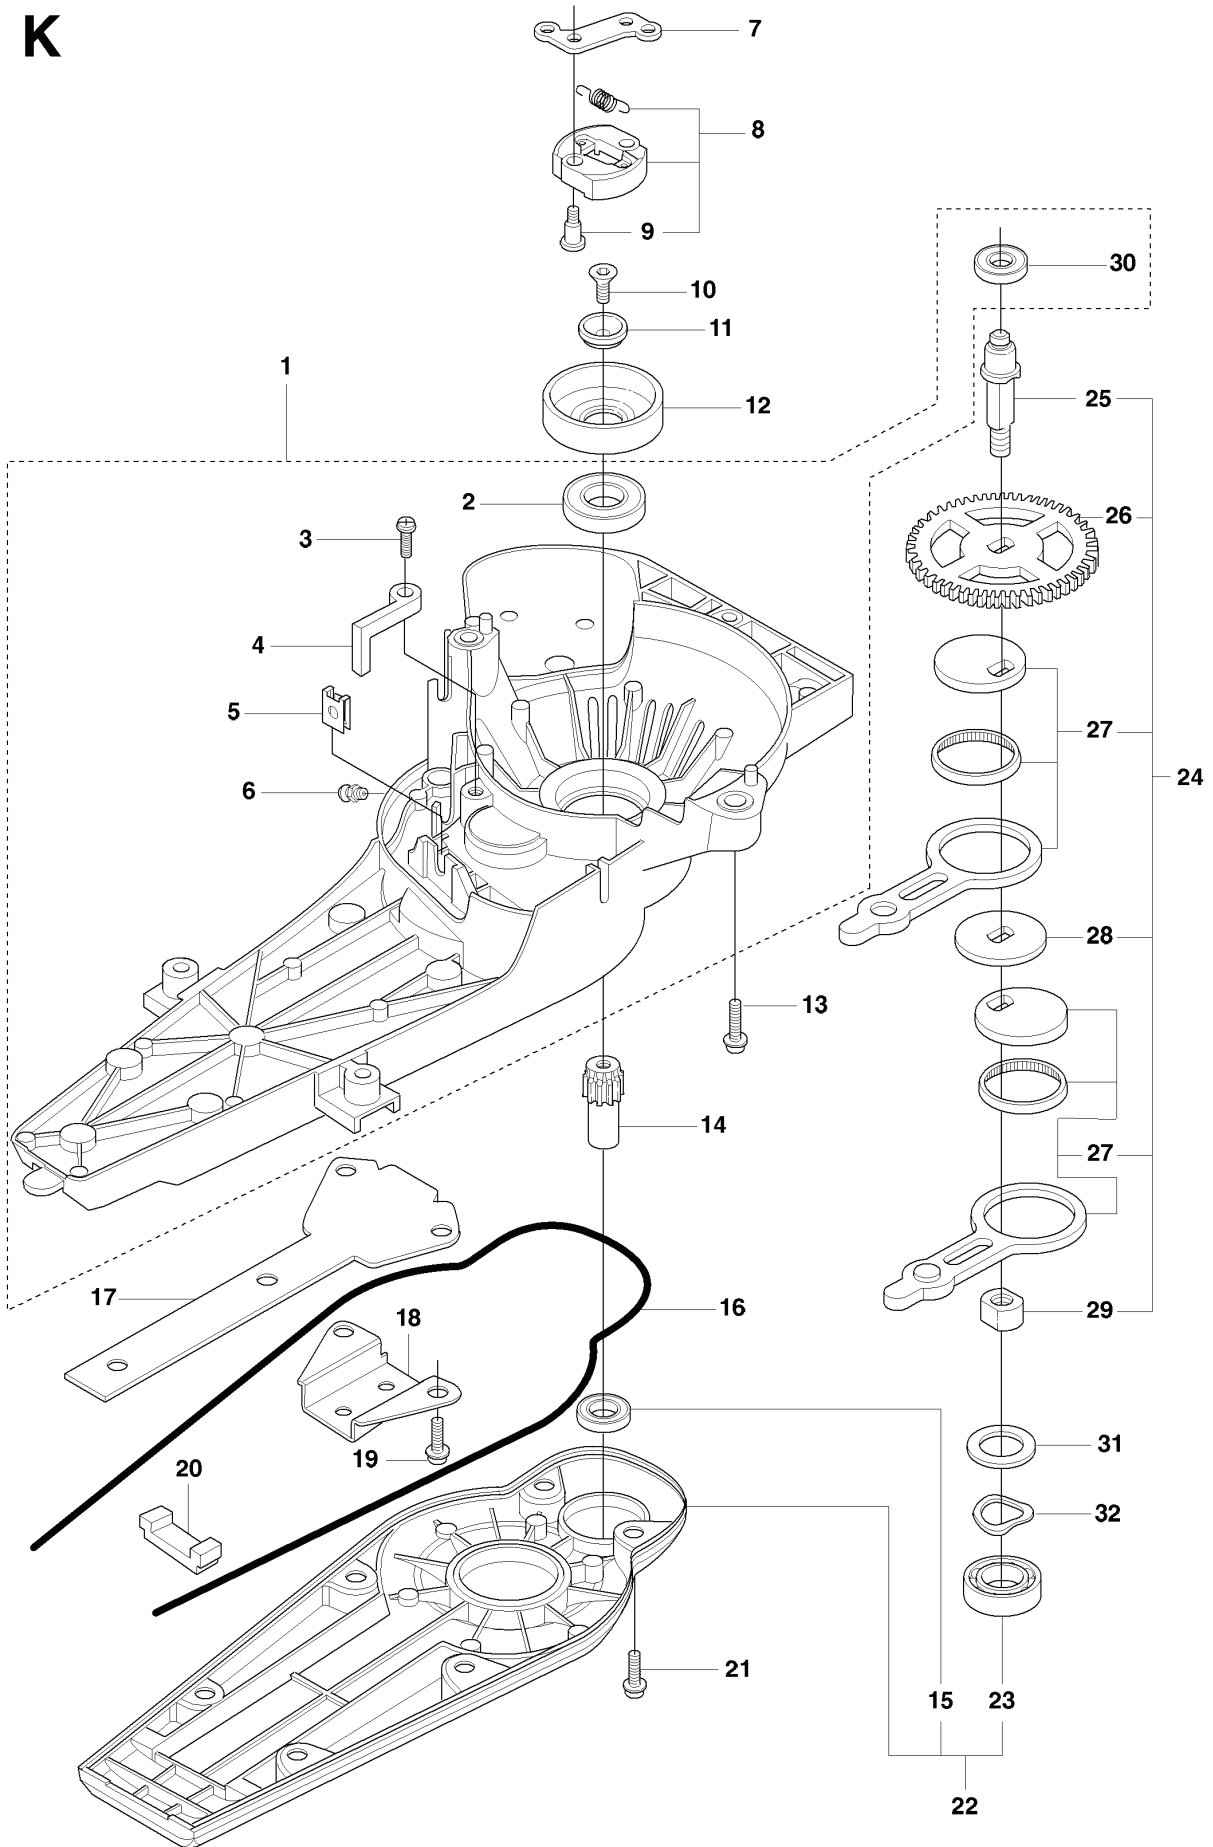

G

REF.	PART NO.	DESCRIPTION	REMARK	QTY.	KIT
1	537041103	CRANKCASE		1	
2	503200316	SCREW IHSCFM		4	
3	503216618	SCREW IHST		2	
4	503200316	SCREW IHSCFM		4	
5	537105002	SNAP LOCKING		1	

F

REF.	PART NO.	DESCRIPTION	REMARK	QTY.	KIT
1	544390801	MUFFLER KIT		1	
2	503202963	SCREW IHSCFM		2	1
3	544232401	MUFFLER ASSY		1	1
4	544285601	GASKET		1	6
5	503202508	SCREW IHSCM		2	6
6	544390901	EXHAUST PIPE		1	
7	505253401	EXHAUST PIPE ASSY		1	6
8	537068201	SPACER		1	
9	503235108	SPARK PLUG	Champion RCJ 7Y	1	
10	503235111	SPARK PLUG	NGK BPMR 7A	1	
11	537370901	AIR CONDUCTOR		1	
12	501819901	SCREW		1	
13	537376504	PISTON		1	
14	537032008	CYLINDER		2	13
15	737440800	CIRCLIP		2	13, 14
16	503712201	BEARING		1	13, 14
17	503289043	PISTON RING		2	13, 14
18	725533755	SCREW IHSCM		4	13
19	544457801	LOOP		1	

K

REF.	PART NO.	DESCRIPTION	REMARK	QTY.	KIT
1	537189404	GEAR HOUSING		1	
2	738210204	BALL BEARING		1	
3	503212713	SCREW CCRPANT		1	
4	537171701	BRACKET		1	
5	503227201	SPEED NUT		1	
6	738881001	LUBRICATION NIPPLE		1	
7	537242501	CLUTCH HUB		1	
8	544083201	CLUTCH ASSY		1	
9	503842902	SCREW		2	
10	725644956	SCREW IHCSFM		1	
11	537090301	WASHER		1	
12	537039601	CLUTCH DRUM		1	
13	503216220	SCREW IHSCFT		3	
14	537090101	GEAR WHEEL SHAFT		1	
15	503250501	BALL BEARING		1	
16	503263203	O-RING		1	
17	537080401	WEAR PLATE		1	
18	537098901	GUIDE PLATE		1	
19	503216816	SCREW IHSCFT		2	
20	537053301	SEALING		1	
21	503216816	SCREW IHSCFT		6	
22	537110201	HUB CAP		1	
23	738218800	BALL BEARING		1	
24	503982303	DRIVE SHAFT		1	
25	503981901	DRIVE SHAFT		1	
26	503981701	GEAR RIM		1	
27	537173502	CONNECTING ROD		1	
28	503982201	SPACER		1	
29	503982001	NUT		1	
30	738219804	BALL BEARING		1	
31	503230014	WASHER		1	
32	503230301	WASHER		1	