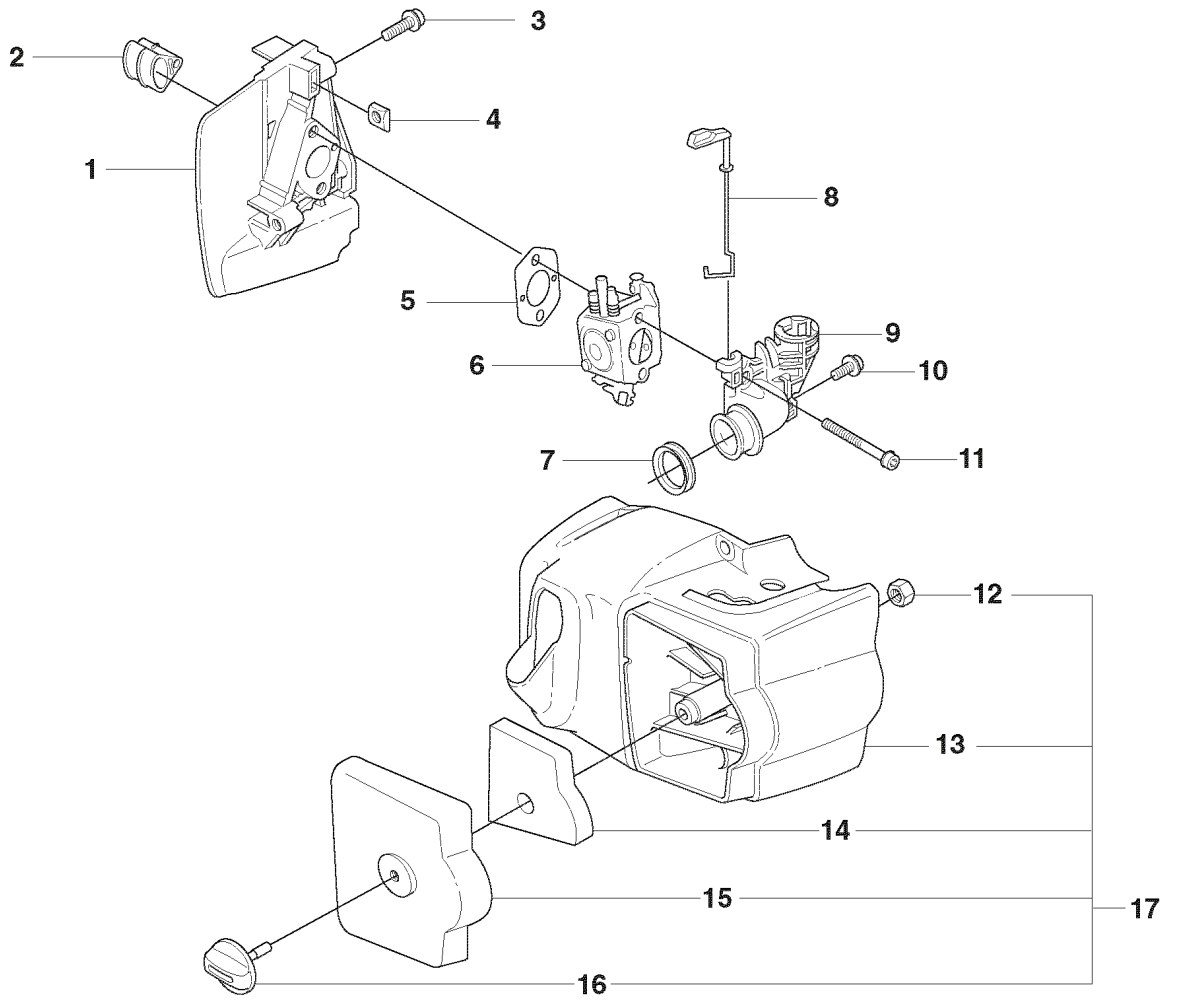

L

REF.	PART NO.	DESCRIPTION	REMARK	QTY.	KIT
1	537105609	CUTTING DECK	323HD60, 325HD60	1	
2	537105610	CUTTING DECK	323HD75	1	
3	537100301	PROTECTIVE PLATE		1	
4	503220006	HEXAGON NUT	323HD60, 325HD60	5	
5	503220006	HEXAGON NUT	323HD60, 325HD60	4	
6	537372001	COVER		1	
7	503230024	WASHER	323HD60, 325HD60	5	
8	503230024	WASHER	323HD60, 325HD60	4	
9	503201722	SCREW EHHM	323HD60, 325HD60	5	
10	503201722	SCREW EHHM	323HD60, 325HD60	4	
11	537107001	BEAM	325HD75	2	
12	537107002	BEAM	323HD60, 325HD60	1	
13	537100108	BLADE	325HD75	2	
14	537100107	BLADE	323HD60, 325HD60	2	
15	537110804	TRANSPORT GUARD	325HD75	1	
16	537110805	TRANSPORT GUARD	323HD60, 325HD60	1	
17	731231601	HEXAGON NUT		1	
18	503220008	HEXAGON NUT		2	
19	537050501	BASEPLATE		1	
20	503922802	SCREW		2	
21	503230024	WASHER	323HD60, 325HD60	1	
22	725237271	SCREW EHHM		1	

D

REF.	PART NO.	DESCRIPTION	REMARK	QTY.	KIT
1	503984703	FUEL TANK		1	
2	504113201	TANK CAP		1	
3	503735801	BUSHING		2	
4	503911001	SUSPENSION		4	
5	537184901	O-RING		1	
6	581756201	FUEL HOSE		1	
7	537184901	O-RING		1	
8	503443201	FUEL FILTER		1	
9	503936601	PURGE		1	
10	544977501	FUEL HOSE		2	

C

REF.	PART NO.	DESCRIPTION	REMARK	QTY.	KIT
1	503910901	INSULATION WALL		1	
2	503942601	INLET PIPE		1	
3	503201425	SCREW IHSCFMO		2	
4	503226504	SQUARE NUT		2	
5	503497101	GASKET		1	
6	503283403	CARBURETTOR		1	
7	740681121	V-RING		1	
8	537023301	CHOKE CONTROL		1	
9	537057801	BRACKET		1	
10	503217716	SCREW IHSCFT		1	
11	503217550	SCREW IHSCFT		2	
12	731231401	HEXAGON NUT		1	
13	537062406	CYLINDER COVER		1	
14	537255301	AIR FILTER		1	
15	537066301	FILTER COVER		1	
16	537213210	KNOB		1	
17	537411905	CYLINDER COVER ASSY		1	