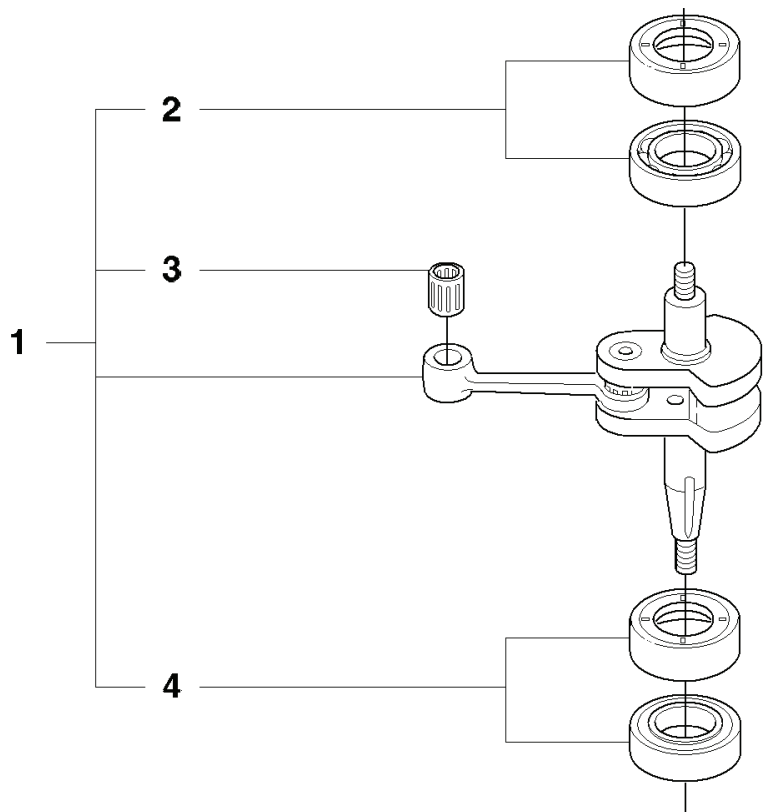

325 HD75 X-SERIES from 20090500001-curr

SPARE PARTS LIST

H

REF.	PART NO.	DESCRIPTION	REMARK	QTY.	KIT
1	537128105	CRANKSHAFT ASSY		1	
2	503940203	BEARING CAGE		1	
3	503712201	BEARING		1	
4	537128802	BEARING CAGE		1	

L

REF.	PART NO.	DESCRIPTION	REMARK	QTY.	KIT
1	537105609	CUTTING DECK	323HD60, 325HD60	1	
2	537105610	CUTTING DECK	323HD75	1	
3	537100301	PROTECTIVE PLATE		1	
4	503220006	HEXAGON NUT	323HD60, 325HD60	5	
5	503220006	HEXAGON NUT	323HD60, 325HD60	4	
6	537372001	COVER		1	
7	503230024	WASHER	323HD60, 325HD60	5	
8	503230024	WASHER	323HD60, 325HD60	4	
9	503201722	SCREW EHHM	323HD60, 325HD60	5	
10	503201722	SCREW EHHM	323HD60, 325HD60	4	
11	537107001	BEAM	325HD75	2	
12	537107002	BEAM	323HD60, 325HD60	1	
13	537100108	BLADE	325HD75	2	
14	537100107	BLADE	323HD60, 325HD60	2	
15	537110804	TRANSPORT GUARD	325HD75	1	
16	537110805	TRANSPORT GUARD	323HD60, 325HD60	1	
17	731231601	HEXAGON NUT		1	
18	503220008	HEXAGON NUT		2	
19	537050501	BASEPLATE		1	
20	503922802	SCREW		2	
21	503230024	WASHER	323HD60, 325HD60	1	
22	725237271	SCREW EHHM		1	

D

REF.	PART NO.	DESCRIPTION	REMARK	QTY.	KIT
1	503984703	FUEL TANK		1	
2	504113201	TANK CAP		1	
3	503735801	BUSHING		2	
4	503911001	SUSPENSION		4	
5	537184901	O-RING		1	
6	581756201	FUEL HOSE		1	
7	537184901	O-RING		1	
8	503443201	FUEL FILTER		1	
9	503936601	PURGE		1	
10	544977501	FUEL HOSE		2	

C

REF.	PART NO.	DESCRIPTION	REMARK	QTY.	KIT
1	503910901	INSULATION WALL		1	
2	503942601	INLET PIPE		1	
3	503201425	SCREW IHSCFMO		2	
4	503226504	SQUARE NUT		2	
5	503497101	GASKET		1	
6	503283403	CARBURETTOR		1	
7	740681121	V-RING		1	
8	537023301	CHOKE CONTROL		1	
9	537057801	BRACKET		1	
10	503217716	SCREW IHSCFT		1	
11	503217550	SCREW IHSCFT		2	
12	731231401	HEXAGON NUT		1	
13	537062406	CYLINDER COVER		1	
14	537255301	AIR FILTER		1	
15	537066301	FILTER COVER		1	
16	537213210	KNOB		1	
17	537411905	CYLINDER COVER ASSY		1	