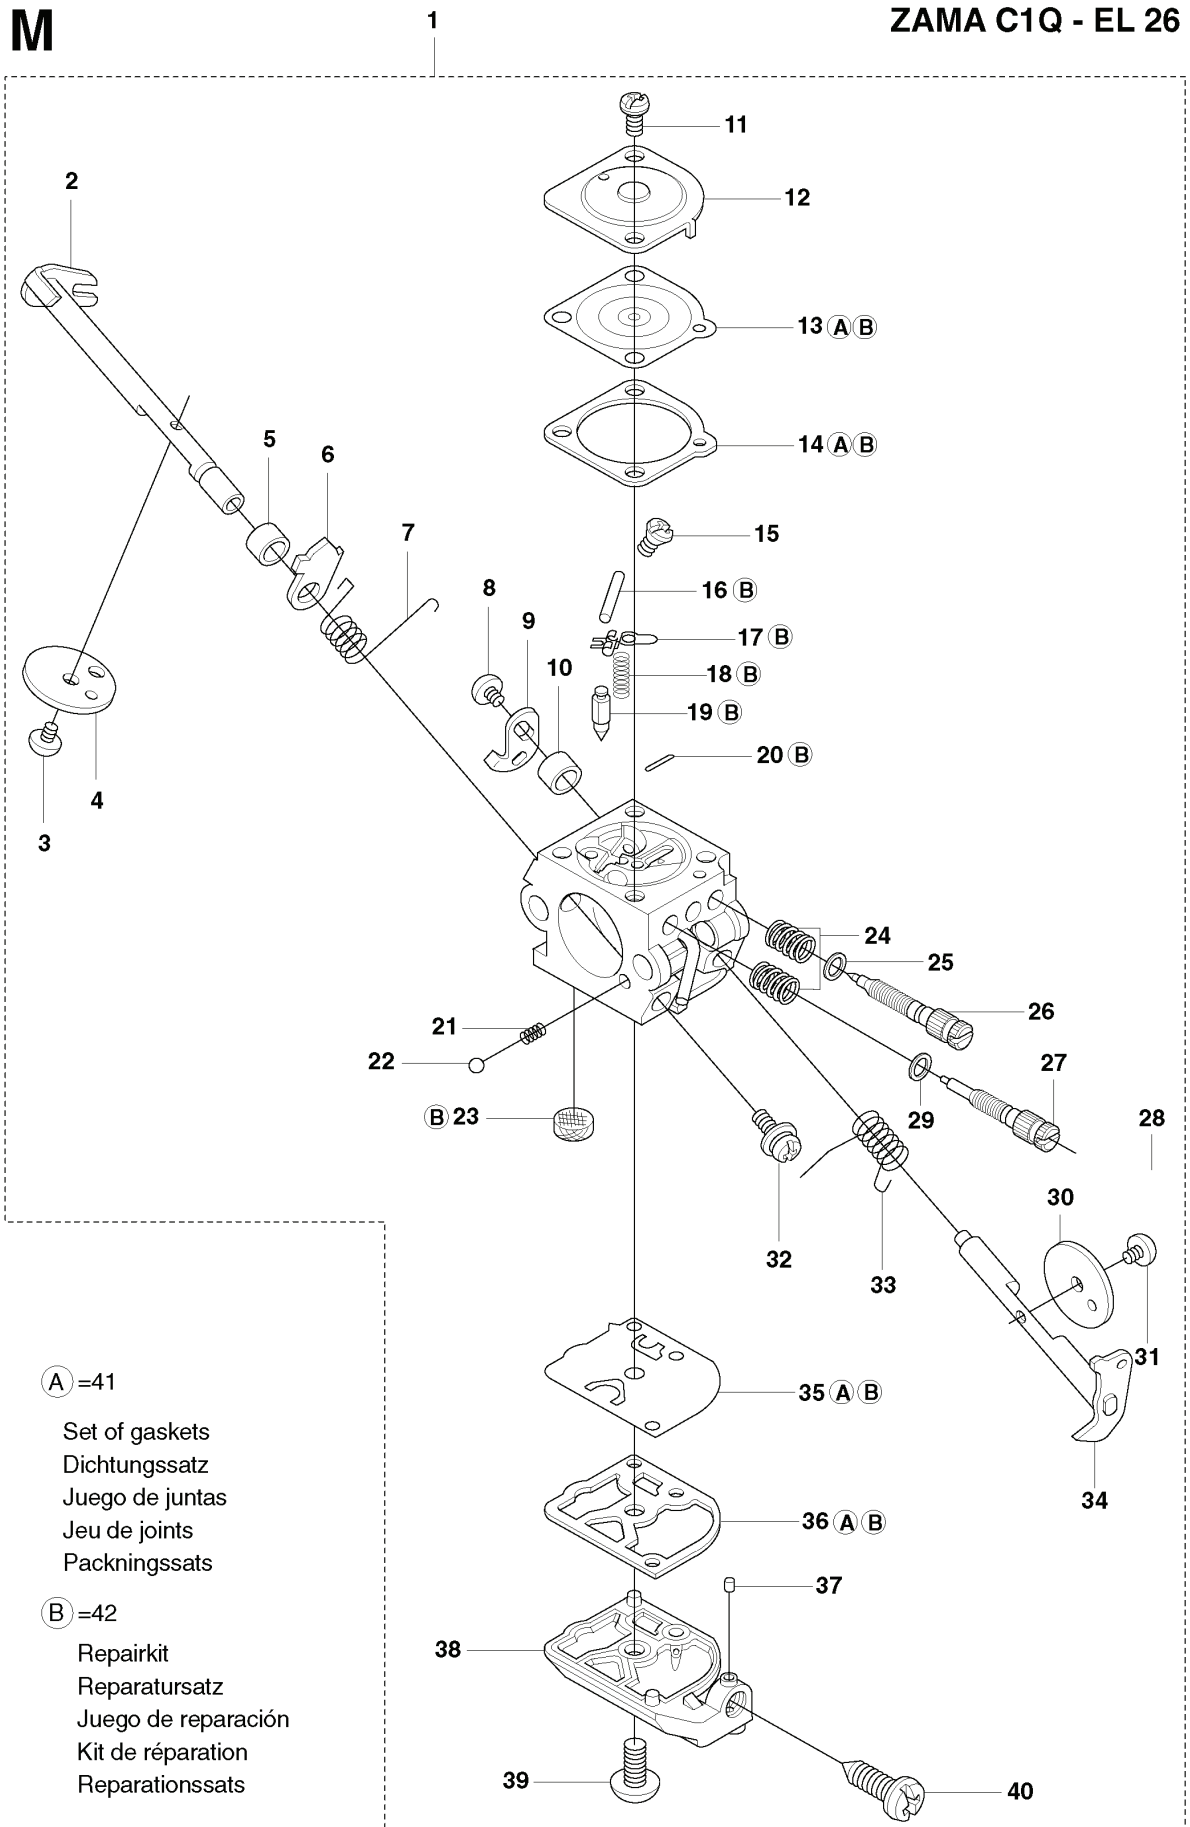

C

REF.	PART NO.	DESCRIPTION	REMARK	QTY.	KIT
1	503910901	INSULATION WALL		1	
2	503942601	INLET PIPE		1	
3	503201425	SCREW IHSCFMO		2	
4	503226504	SQUARE NUT		2	
5	503497101	GASKET		1	
6	503283403	CARBURETTOR		1	
7	740681121	V-RING		1	
8	537023301	CHOKE CONTROL		1	
9	537057801	BRACKET		1	
10	503217716	SCREW IHSCFT		1	
11	503217550	SCREW IHSCFT		2	
12	731231401	HEXAGON NUT		1	
13	537062406	CYLINDER COVER		1	
14	537255301	AIR FILTER		1	
15	537066301	FILTER COVER		1	
16	537213210	KNOB		1	
17	537411905	CYLINDER COVER ASSY		1	

M**ZAMA C1Q - EL 26**

REF.	PART NO.	DESCRIPTION	REMARK	QTY.	KIT
1	503283403	CARBURETTOR		1	
2	537020901	SHAFT ASSY		1	
3	503481801	SCREW		1	
4	537021101	VALVE		1	
5	503481901	COLLAR		1	
6	537143401	LEVER		1	
7	537021001	SPRING		1	
8	503479001	SCREW		1	
9	537019801	LEVER		1	
10	503478901	COLLAR		1	
11	503480501	SCREW		2	
12	503974301	COVER		1	
13	537048901	DIAPHRAGM		1	
14	537020401	GASKET		1	
15	503480101	SCREW		1	
16	503480001	PIN RETAINING SCREW		1	
17	503665901	LEVER		1	
18	537020301	SPRING		1	
19	503479701	VALVE		1	
20	537020801	PLUG		1	
21	537012601	SPRING		1	
22	537012501	BALL		1	
23	503535701	STRAINER		1	
24	503480801	SPRING		1	
25	503974001	WASHER		1	
26	537127801	SCREW		1	
27	537020601	SCREW		1	
28	537143501	RETAINER		1	
29	503974001	WASHER		1	
30	537019901	VALVE		1	
31	503479201	SCREW		1	
32	503755301	SCREW		1	
33	537019701	SPRING		1	
34	537019601	SHAFT ASSY		1	
35	537020001	DIAPHRAGM PUMP		1	
36	537020101	GASKET		1	
37	503481101	PIECE		1	
38	537020201	COVER		1	
39	503479601	SCREW		1	
40	537020701	SCREW		1	
41	531004552	GASKET KIT		1	
42	531004553	GASKET KIT		1	