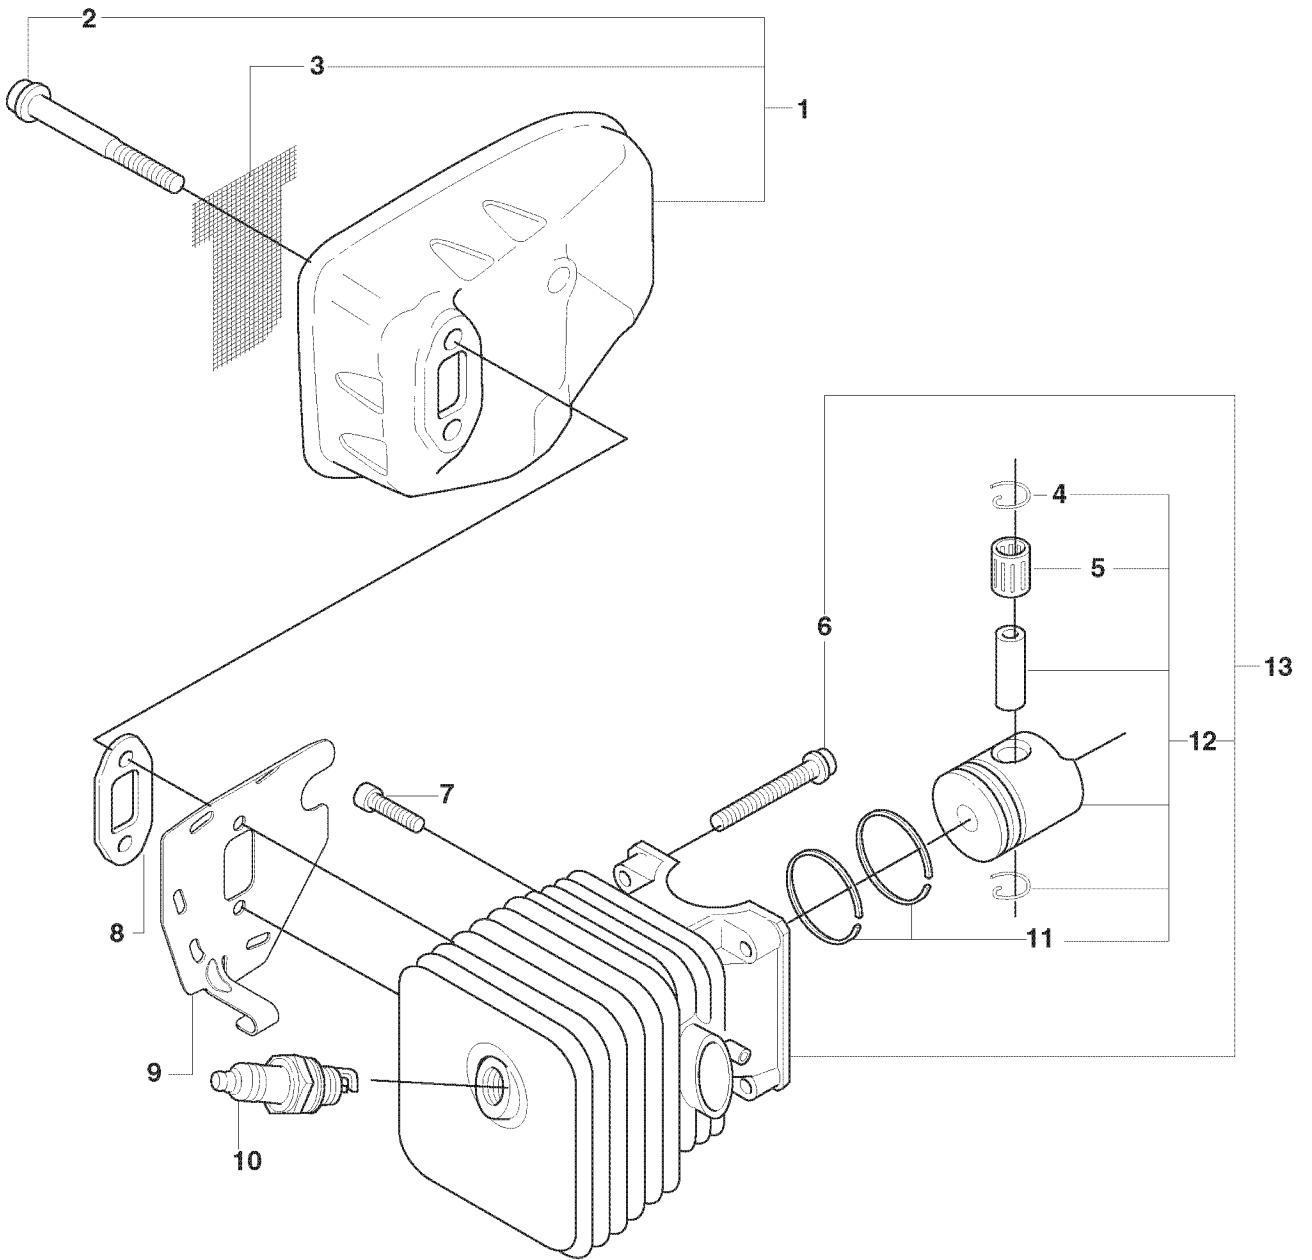

D

REF.	PART NO.	DESCRIPTION	REMARK	QTY.	KIT
1	510000302	MUFFLER KIT		1	
2	503202956	SCREW IHSCFM		2	
3	503871701	SPARK ARRESTER SCREEN		1	
4	737440800	CIRCLIP		2	12. 13
5	503712201	BEARING		1	12. 13
6	725533755	SCREW IHSCM		4	13
7	503200716	SCREW IHSCFM		1	
8	537068201	SPACER		1	
9	537370901	AIR CONDUCTOR		1	
10	503235108	SPARK PLUG		1	
11	537406201	PISTON RING		2	12. 13
12	537405902	PISTON		1	13
13	537032008	CYLINDER		1