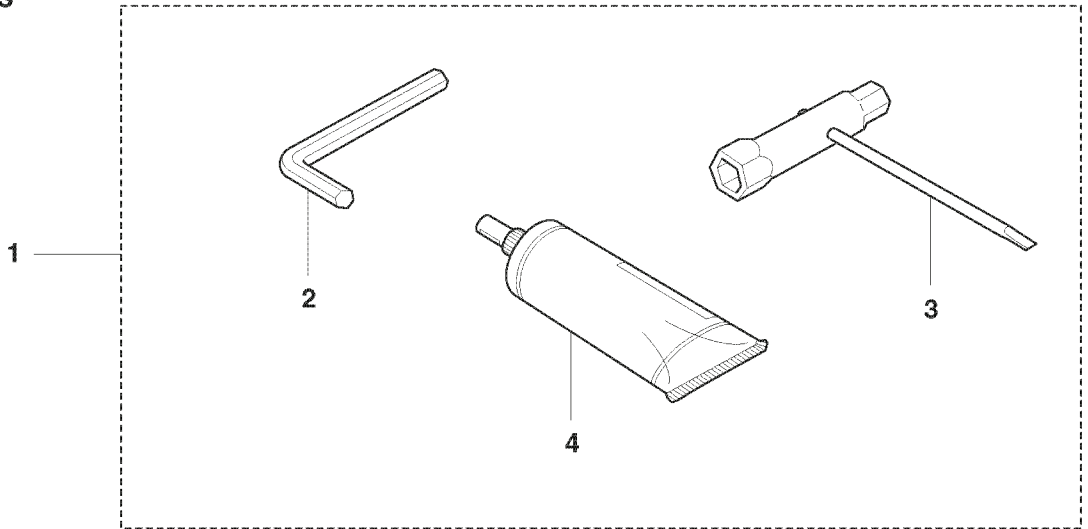

N Accessories
Zubehöre
Accessoires
Acessorios
Tillbehör

REF.	PART NO.	DESCRIPTION	REMARK	QTY.	KIT
1	502216009	ACCESSORY BAG		1	
2	503558601	SPANNER		1	
3	501691701	COMBINATION WRENCH		1	
4	503989602	GREASE		1	
5	531007513	GREASE		1	
6	531007512	GREASE		1	
7	531009205	GREASE		1