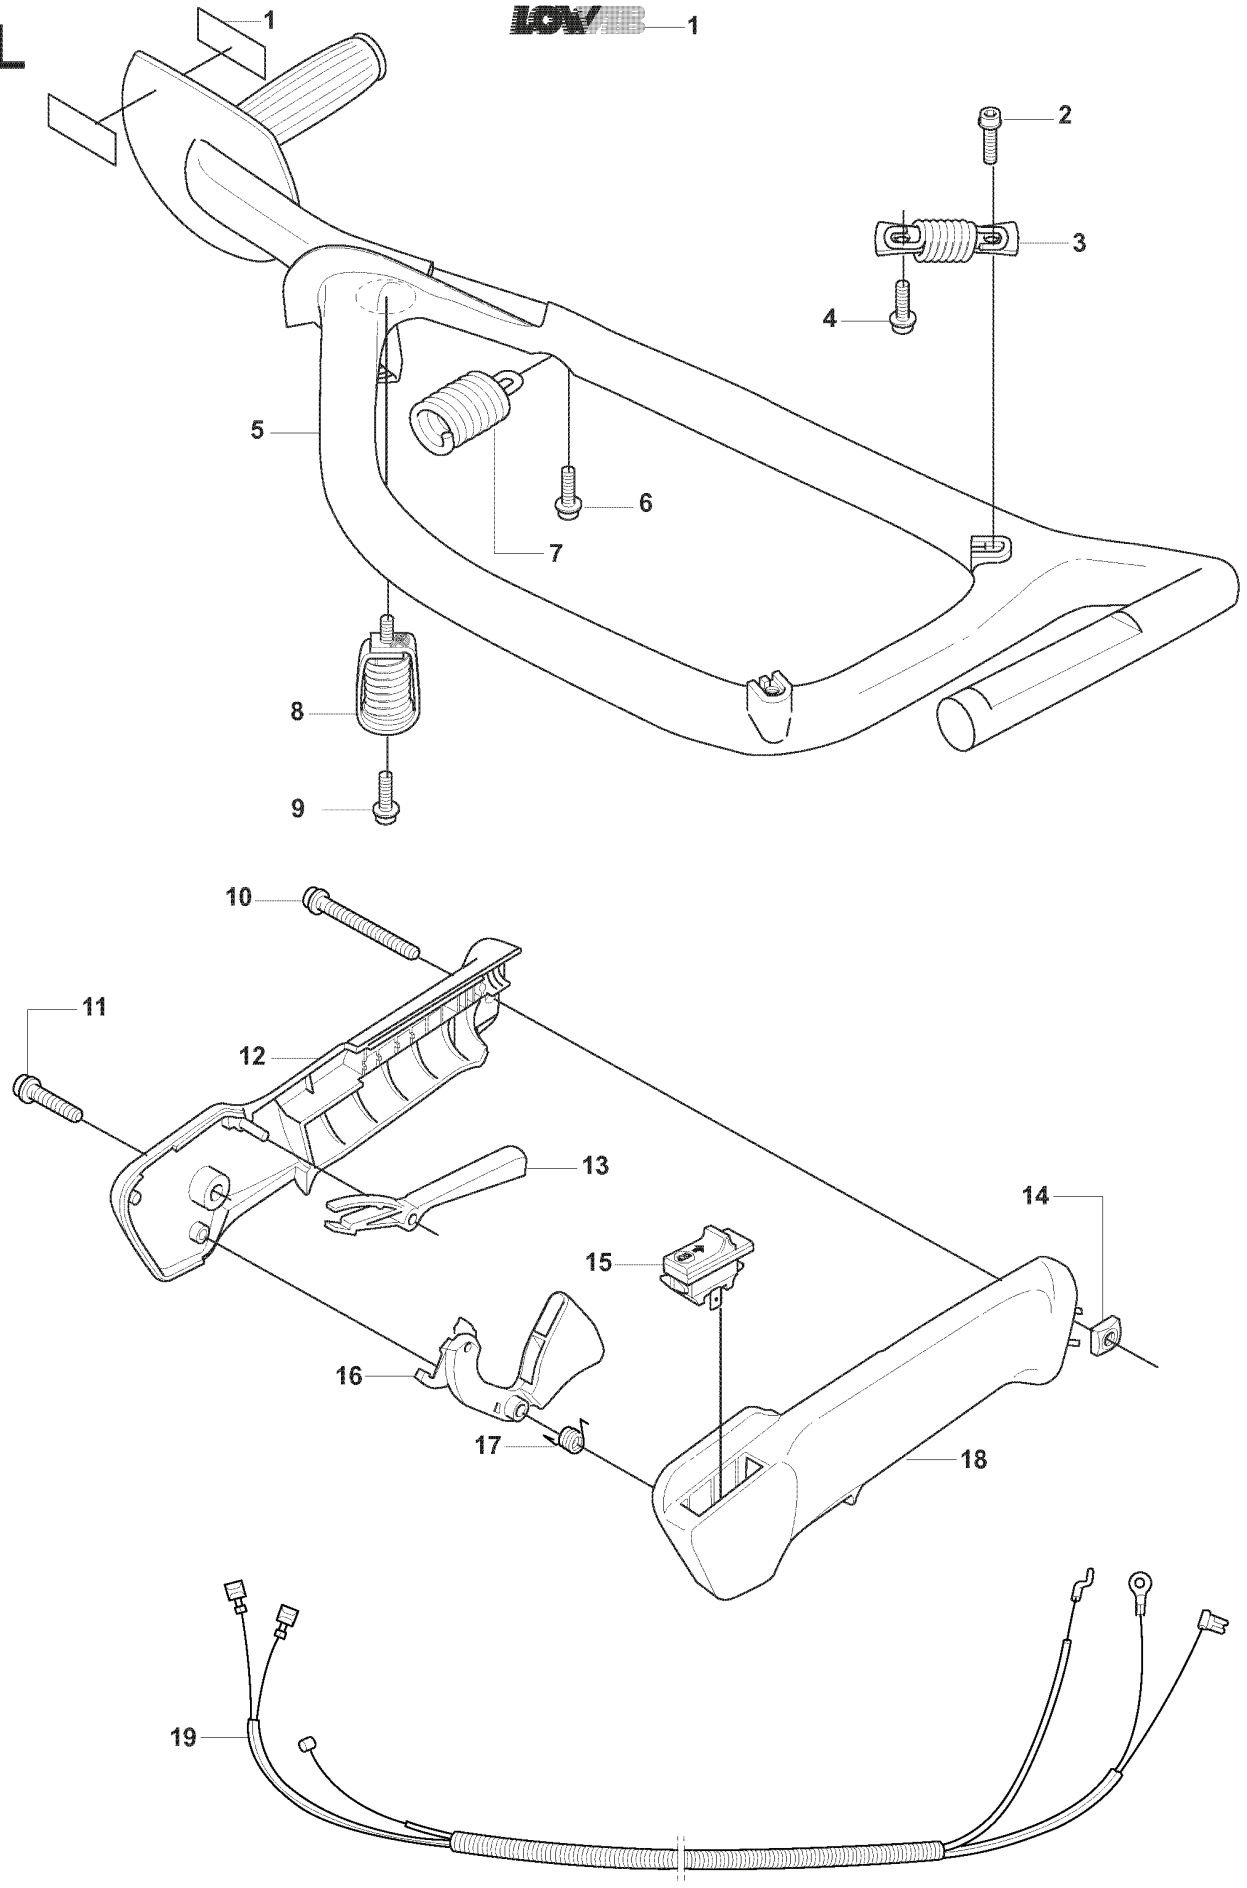

G

REF.	PART NO.	DESCRIPTION	REMARK	QTY.	KIT
1	503910901	INSULATION WALL		1	
2	503942601	INLET PIPE		1	
3	503201425	SCREW IHSCFMO		2	
4	503226504	SQUARE NUT		2	
5	503497101	GASKET		1	
6	503283403	CARBURETTOR		1	
7	740681121	V-RING		1	
8	537023301	CHOKE CONTROL		1	
9	537057801	BRACKET		1	
10	503217716	SCREW IHSCFT		1	
11	503217550	SCREW IHSCFT		2	
12	731231401	HEXAGON NUT		1	
13	537062406	CYLINDER COVER		1	
14	537255301	AIR FILTER		1	
15	537066301	FILTER COVER		1	
16	537213210	KNOB		1	
17	537411904	CYLINDER COVER ASSY		1	

F

REF.	PART NO.	DESCRIPTION	REMARK	QTY.	KIT
1	537153101	HEAT SHIELD		1	
2	503212810	SCREW CCRPANT		2	
3	544057603	LABEL		1	
4	537062502	HEAT PROTECTOR		1	
5	503216220	SCREW IHSCFT		2	
6	503200316	SCREW IHSCFM		2	
7	537062406	CYLINDER COVER		1	
8	503227201	SPEED NUT		1	
9	503214416	SCREW IHSCFTO		1	

E

REF.	PART NO.	DESCRIPTION	REMARK	QTY.	KIT
1	537041103	CRANKCASE		1	
2	503200316	SCREW IHSCFM		4	
3	503216618	SCREW IHSCF		2	
4	503200316	SCREW IHSCFM		4	
5	537105002	SNAP LOCKING		1	

A

REF.	PART NO.	DESCRIPTION	REMARK	QTY.	KIT
1	537128105	CRANKSHAFT ASSY		1	
2	503940203	BEARING CAGE		1	
3	503712201	BEARING		1	
4	537128802	BEARING CAGE		1	

L

LOWE 1

REF.	PART NO.	DESCRIPTION	REMARK	QTY.	KIT
1	503734501	LABEL		2	
2	503216816	SCREW IH SCT		2	
3	537272401	ANTIVIBRATION ELEMENT		2	
4	503216816	SCREW IH SCT		2	
5	503984102	FRAME		1	
6	503216816	SCREW IH SCT		2	
7	503770701	ANTIVIBRATION ELEMENT		2	
8	503853803	ANTIVIBRATION ELEMENT		1	
9	503200716	SCREW IH SCFM		1	
10	503200235	SCREW IH SCFM		1	
11	503210722	SCREW IH SCT		1	
12	502208606	HANDLE HALF		1	
13	502199401	THROTTLE LOCKOUT		1	
14	503226504	SQUARE NUT		1	
15	537419001	SWITCH		1	
16	502199201	THROTTLE TRIGGER		1	
17	503794101	RECOIL SPRING		1	
18	502208506	HANDLE HALF		1	
19	537052003	WIRING ASSY		1	