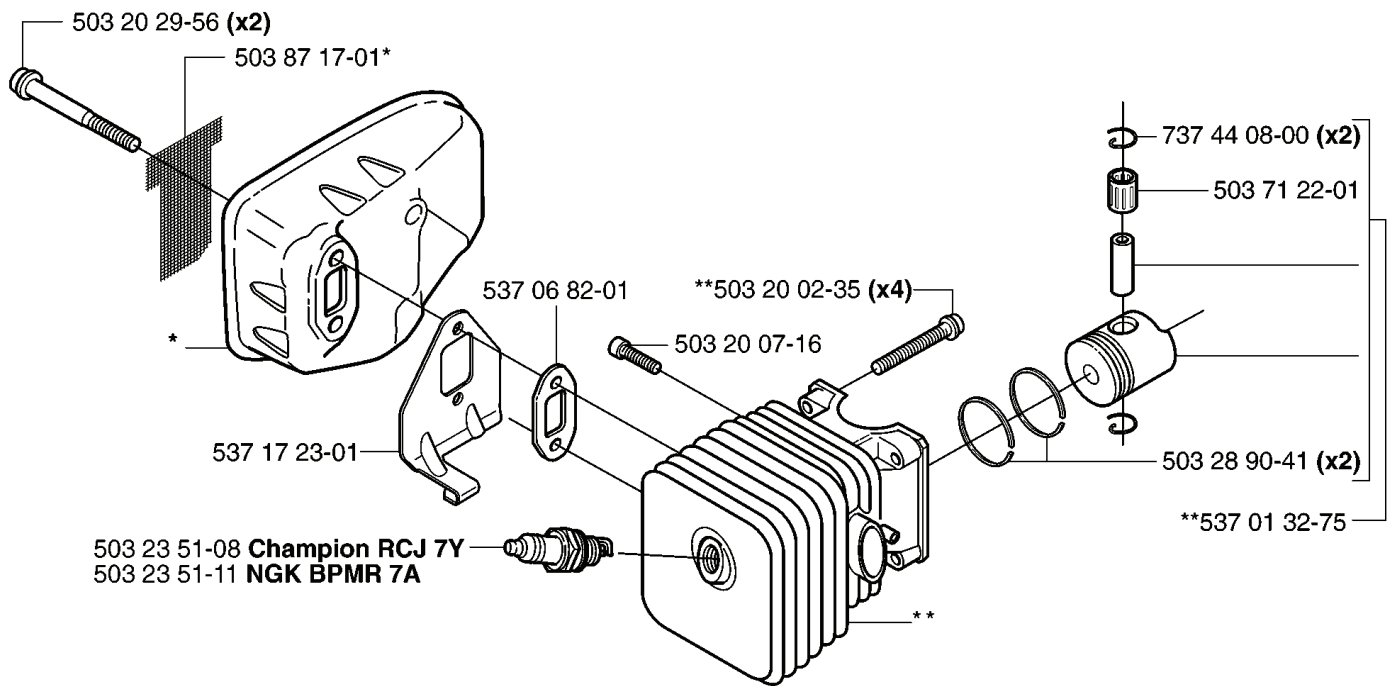

REF.	PART NO.	DESCRIPTION	REMARK	QTY.	KIT
1	503220006	HEXAGON NUT		5	22, 23
2	503220006	HEXAGON NUT		7	22, 23
3	537372101	COVER		1	22, 23
4	731231601	HEXAGON NUT		1	
5	503220005	HEXAGON NUT		2	
6	537050501	BASEPLATE		1	
7	537038001	BEAM	325HS75	1	22, 23
8	537038002	BEAM	325HS99	1	22, 23
9	537037805	BLADE	325HS75 TYPE A	1	22, 23
10	537037806	BLADE	325HS99	1	22, 23
11	503230024	WASHER		5	22, 23
12	503230024	WASHER		7	22, 23
13	503201722	SCREW EHHM		5	22, 23
14	503201722	SCREW EHHM		7	22, 23
15	537037905	BLADE	325HS75 TYPE A	1	22, 23
16	537037906	BLADE	325HS99	1	22, 23
17	503922803	SCREW		2	
18	503230024	WASHER		1	
19	725237271	SCREW EHHM		1	
20	537038201	TRANSPORT GUARD	325HS75	1	22, 23
21	537038202	TRANSPORT GUARD	325HS99	1	22, 23
22	537037708	CUTTING DECK	325HS99	1	
23	537037707	CUTTING DECK	325HS75	1	

D *compl 537 04 57-01

**compl 537 03 20-05