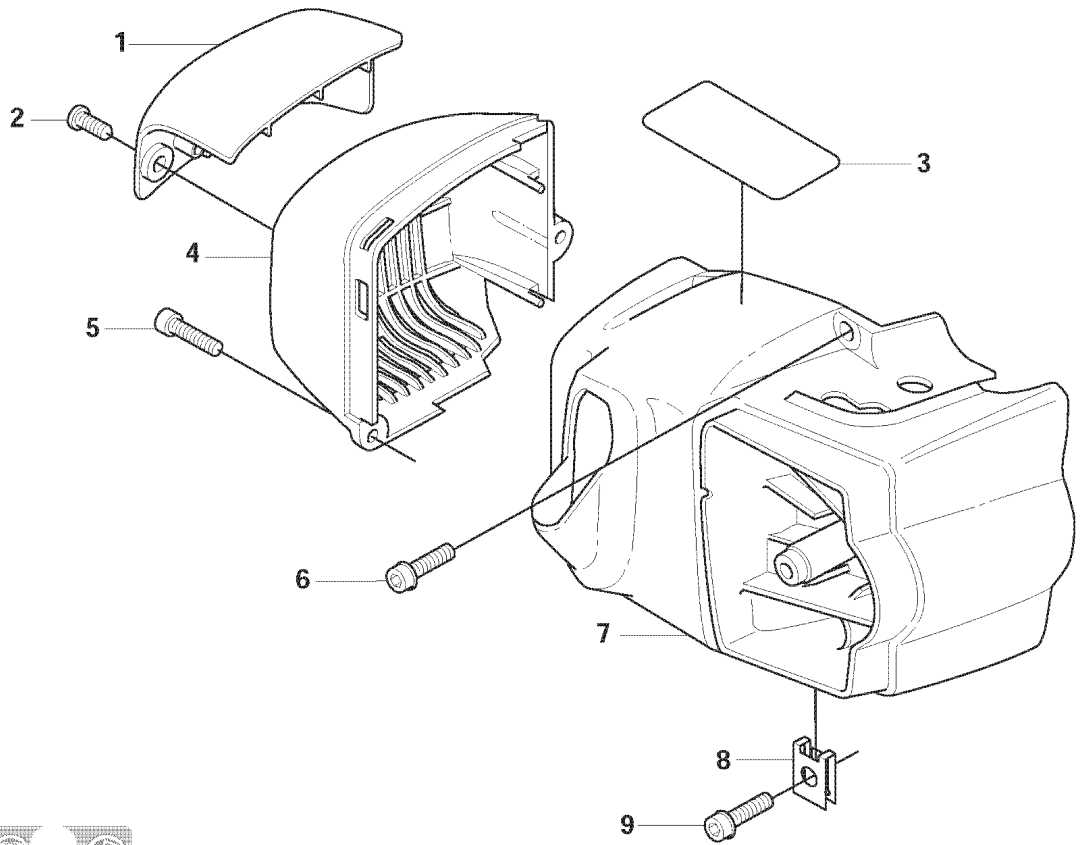

F

REF.	PART NO.	DESCRIPTION	REMARK	QTY.	KIT
1	537153101	HEAT SHIELD		1	
2	503212810	SCREW CCRPANT		2	
3	544057603	LABEL		1	
4	537062502	HEAT PROTECTOR		1	
5	503216220	SCREW IHSCFT		2	
6	503200316	SCREW IHSCFM		2	
7	537062406	CYLINDER COVER		1	
8	503227201	SPEED NUT		1	
9	503214416	SCREW IHSCFTO		1