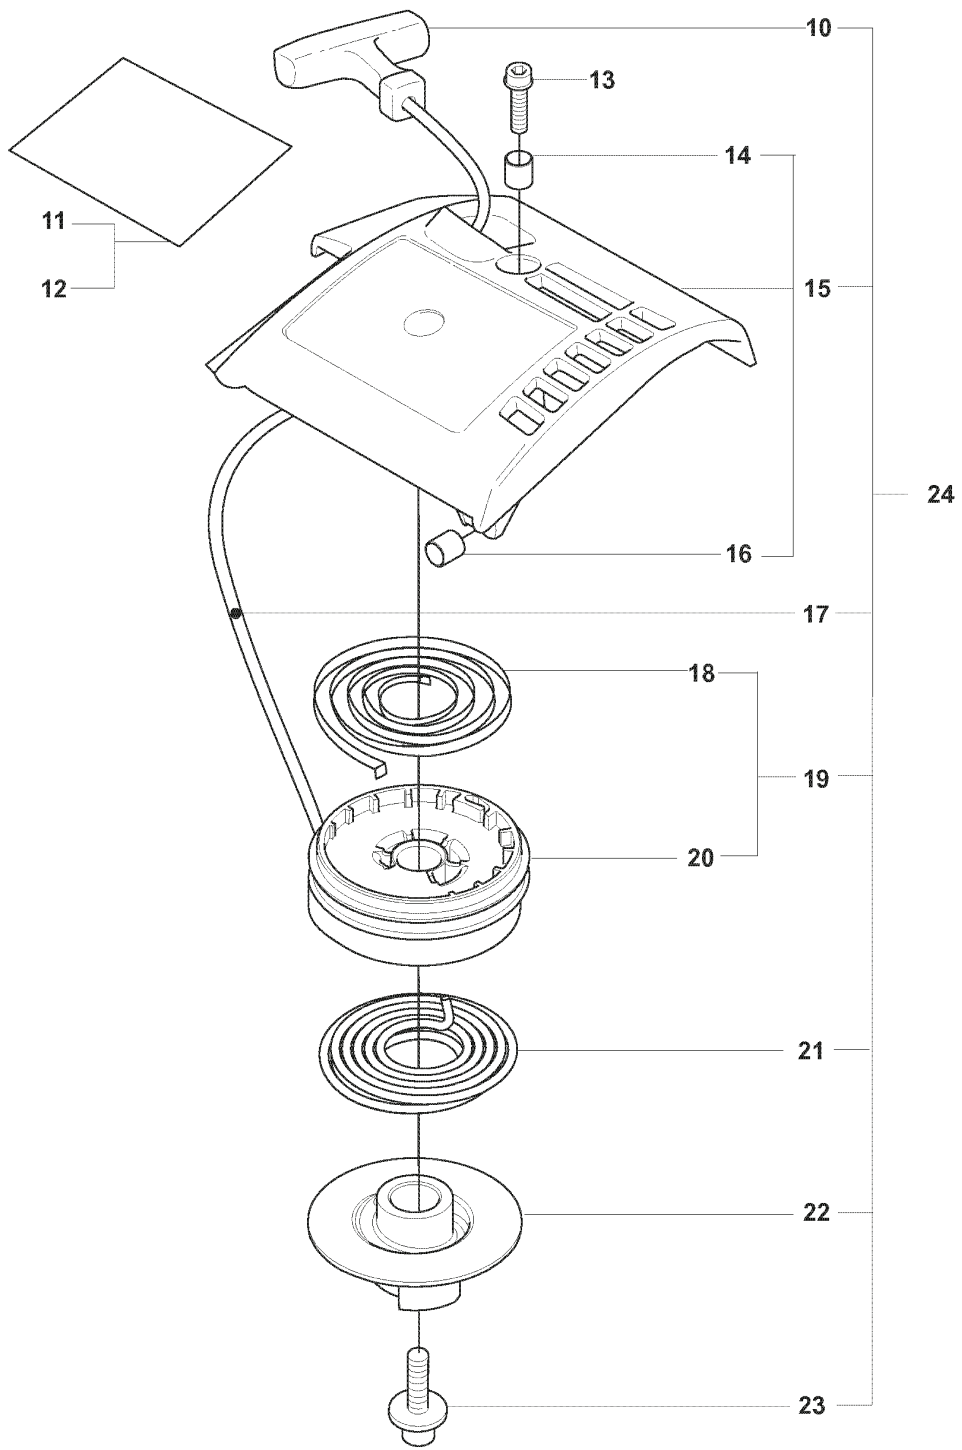

F

REF.	PART NO.	DESCRIPTION	REMARK	QTY.	KIT
1	537153101	HEAT SHIELD		1	
2	503212810	SCREW CCRPANT		2	
3	544057603	LABEL		1	
4	537062502	HEAT PROTECTOR		1	
5	503216220	SCREW IHSCFT		2	
6	503200316	SCREW IHSCFM		2	
7	537062406	CYLINDER COVER		1	
8	503227201	SPEED NUT		1	
9	503214416	SCREW IHSCFTO		1	

L

LOWE 1

REF.	PART NO.	DESCRIPTION	REMARK	QTY.	KIT
1	503734501	LABEL		2	
2	503216816	SCREW IH SCT		2	
3	537272401	ANTIVIBRATION ELEMENT		2	
4	503216816	SCREW IH SCT		2	
5	503984102	FRAME		1	
6	503216816	SCREW IH SCT		2	
7	503770701	ANTIVIBRATION ELEMENT		2	
8	503853803	ANTIVIBRATION ELEMENT		1	
9	503200716	SCREW IH SCFM		1	
10	503200235	SCREW IH SCFM		1	
11	503210722	SCREW IH SCT		1	
12	502208606	HANDLE HALF		1	
13	502199401	THROTTLE LOCKOUT		1	
14	503226504	SQUARE NUT		1	
15	537419001	SWITCH		1	
16	502199201	THROTTLE TRIGGER		1	
17	503794101	RECOIL SPRING		1	
18	502208506	HANDLE HALF		1	
19	537052003	WIRING ASSY		1	

B

REF.	PART NO.	DESCRIPTION	REMARK	QTY.	KIT
1	537249602	FLYWHEEL		1	
2	731711651	HEXAGON NUT FLANGE		1	
3	504707601	IGNITION MODULE		1	
4	503216618	SCREW IHSCT		2	
5	537091701	SECURING PLATE		1	
6	537064402	COVER		1	

H

REF.	PART NO.	DESCRIPTION	REMARK	QTY.	KIT
1	731711651	HEXAGON NUT FLANGE		1	
2	503873502	STARTER PAWL		1	
3	537054701	COUNTERWEIGHT		1	
4	503873601	SPRING		1	
5	537353425	LABEL		1	
6	537353426	LABEL		1	
7	735310820	E-CLIP		1	
8	725528756	SCREW IHSCM		1	
9	503873303	BRIDGE		0	
10	537008401	STARTER HANDLE		1	
11	537353425	LABEL		1	
12	537353426	LABEL		1	
13	503200316	SCREW IHSCFM		1	
14	537379302	SPACING SLEEVE		1	
15	544002401	STARTER HOUSING		1	
16	537379302	SPACING SLEEVE		2	
17	503858901	STARTER ROPE		2	
18	503859001	RECOIL SPRING		2	
19	544166501	STARTER PULLEY ASSY		1	
20	544038601	STARTER PULLEY		1	
21	544038802	SPRING		1	
22	544038702	DRIVER		1	
23	503217725	SCREW IH SCT		1	
24	544002502	STARTER ASSY		0	