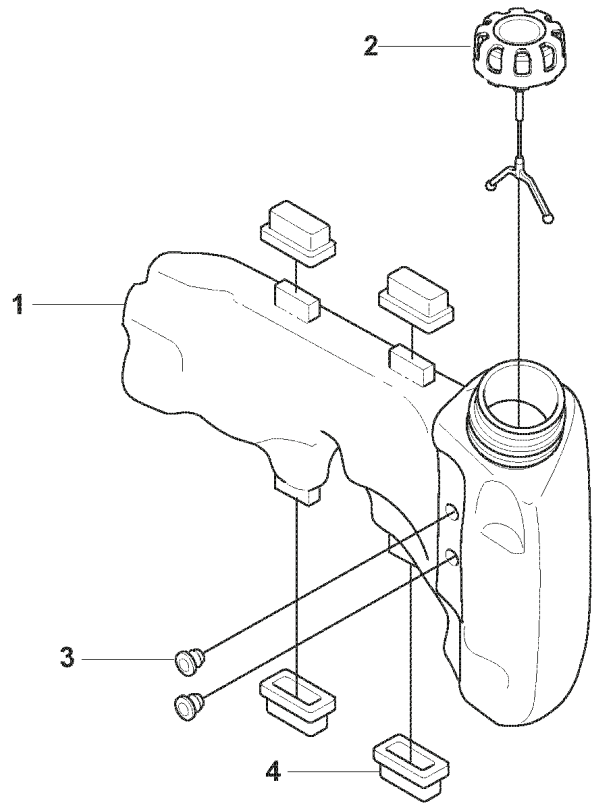

C

REF.	PART NO.	DESCRIPTION	REMARK	QTY.	KIT
1	503984703	FUEL TANK		1	
2	504113201	TANK CAP		1	
3	503735801	BUSHING		2	
4	503911001	SUSPENSION		4	
5	537184901	O-RING		1	
6	544325001	FUEL HOSE		1	
7	504022401	HOSE CLAMP		1	
8	503443201	FUEL FILTER		1	
9	503936601	PURGE		1	
10	544977501	FUEL HOSE		2