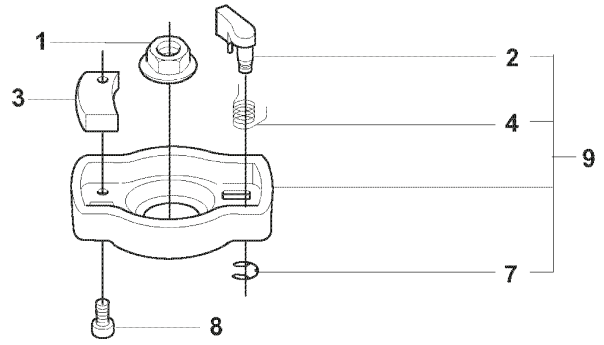

REF.	PART NO.	DESCRIPTION	REMARK	QTY.	KIT
1	537249602	FLYWHEEL		1	
2	731711651	HEXAGON NUT FLANGE		1	
3	504707601	IGNITION MODULE		1	
4	503216618	SCREW IHSCT		2	
5	537091701	SECURING PLATE		1	
6	537064402	COVER		1	

H