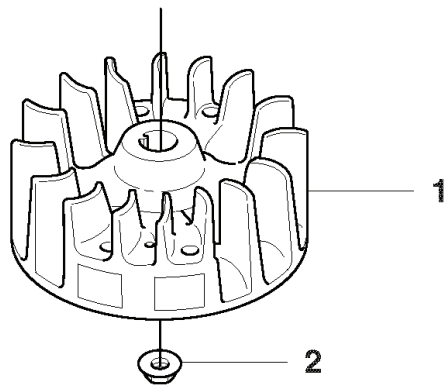

F

REF.	PART NO.	DESCRIPTION	REMARK	QTY.	KIT
1	537153101	HEAT SHIELD		1	
2	503212810	SCREW CCRPANT		2	
3	544057603	LABEL		1	
4	537062502	HEAT PROTECTOR		1	
5	503216220	SCREW IHSCFT		2	
6	503200316	SCREW IHSCFM		2	
7	537062406	CYLINDER COVER		1	
8	503227201	SPEED NUT		1	
9	503214416	SCREW IHSCFTO		1	

E

REF.	PART NO.	DESCRIPTION	REMARK	QTY.	KIT
1	537041103	CRANKCASE		1	
2	503200316	SCREW IHSCFM		4	
3	503216618	SCREW IHSCF		2	
4	503200316	SCREW IHSCFM		4	
5	537105002	SNAP LOCKING		1	

A

REF.	PART NO.	DESCRIPTION	REMARK	QTY.	KIT
1	537128105	CRANKSHAFT ASSY		1	
2	503940203	BEARING CAGE		1	
3	503712201	BEARING		1	
4	537128802	BEARING CAGE		1	

L

LOWE 1

REF.	PART NO.	DESCRIPTION	REMARK	QTY.	KIT
1	503734501	LABEL		2	
2	503216816	SCREW IH SCT		2	
3	537272401	ANTIVIBRATION ELEMENT		2	
4	503216816	SCREW IH SCT		2	
5	503984102	FRAME		1	
6	503216816	SCREW IH SCT		2	
7	503770701	ANTIVIBRATION ELEMENT		2	
8	503853803	ANTIVIBRATION ELEMENT		1	
9	503200716	SCREW IH SCFM		1	
10	503200235	SCREW IH SCFM		1	
11	503210722	SCREW IH SCT		1	
12	502208606	HANDLE HALF		1	
13	502199401	THROTTLE LOCKOUT		1	
14	503226504	SQUARE NUT		1	
15	537419001	SWITCH		1	
16	502199201	THROTTLE TRIGGER		1	
17	503794101	RECOIL SPRING		1	
18	502208506	HANDLE HALF		1	
19	537052003	WIRING ASSY		1	

B

REF.	PART NO.	DESCRIPTION	REMARK	QTY.	KIT
1	537249602	FLYWHEEL		1	
2	731711651	HEXAGON NUT FLANGE		1	
3	504707601	IGNITION MODULE		1	
4	503216618	SCREW IHSCT		2	
5	537091701	SECURING PLATE		1	
6	537064402	COVER		1	