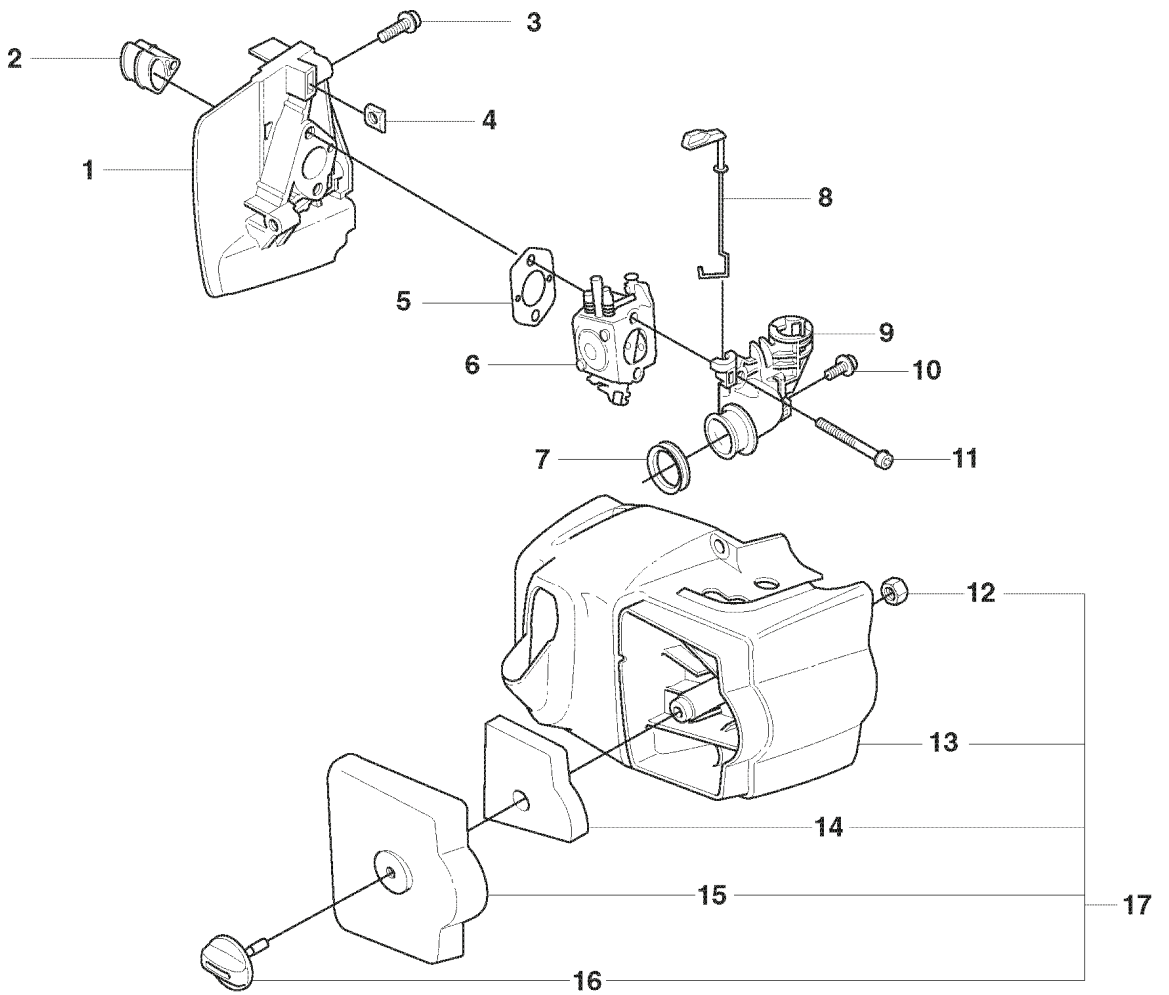

325 HS75 X-SERIES, 20081800001-Current

SPARE PARTS LIST

N Accessories
Zubehöre
Accessoires
Acessorios
Tillbehör

REF.	PART NO.	DESCRIPTION	REMARK	QTY.	KIT
1	502216009	ACCESSORY BAG		1	
2	503558601	SPANNER		1	
3	501691701	COMBINATION WRENCH		1	
4	503989602	GREASE		1	
5	531007513	GREASE		1	
6	531007512	GREASE		1	
7	531009205	GREASE		1	

G

REF.	PART NO.	DESCRIPTION	REMARK	QTY.	KIT
1	503910901	INSULATION WALL		1	
2	503942601	INLET PIPE		1	
3	503201425	SCREW IHSCFMO		2	
4	503226504	SQUARE NUT		2	
5	503497101	GASKET		1	
6	503283403	CARBURETTOR		1	
7	740681121	V-RING		1	
8	537023301	CHOKE CONTROL		1	
9	537057801	BRACKET		1	
10	503217716	SCREW IHSCFT		1	
11	503217550	SCREW IHSCFT		2	
12	731231401	HEXAGON NUT		1	
13	537062406	CYLINDER COVER		1	
14	537255301	AIR FILTER		1	
15	537066301	FILTER COVER		1	
16	537213210	KNOB		1	
17	537411904	CYLINDER COVER ASSY		1	

F

REF.	PART NO.	DESCRIPTION	REMARK	QTY.	KIT
1	537153101	HEAT SHIELD		1	
2	503212810	SCREW CCRPANT		2	
3	544057603	LABEL		1	
4	537062502	HEAT PROTECTOR		1	
5	503216220	SCREW IHSCFT		2	
6	503200316	SCREW IHSCFM		2	
7	537062406	CYLINDER COVER		1	
8	503227201	SPEED NUT		1	
9	503214416	SCREW IHSCFTO		1	

L

LOWE 1

REF.	PART NO.	DESCRIPTION	REMARK	QTY.	KIT
1	503734501	LABEL		2	
2	503216816	SCREW IH SCT		2	
3	537272401	ANTIVIBRATION ELEMENT		2	
4	503216816	SCREW IH SCT		2	
5	503984102	FRAME		1	
6	503216816	SCREW IH SCT		2	
7	503770701	ANTIVIBRATION ELEMENT		2	
8	503853803	ANTIVIBRATION ELEMENT		1	
9	503200716	SCREW IH SCFM		1	
10	503200235	SCREW IH SCFM		1	
11	503210722	SCREW IH SCT		1	
12	502208606	HANDLE HALF		1	
13	502199401	THROTTLE LOCKOUT		1	
14	503226504	SQUARE NUT		1	
15	537419001	SWITCH		1	
16	502199201	THROTTLE TRIGGER		1	
17	503794101	RECOIL SPRING		1	
18	502208506	HANDLE HALF		1	
19	537052003	WIRING ASSY		1	