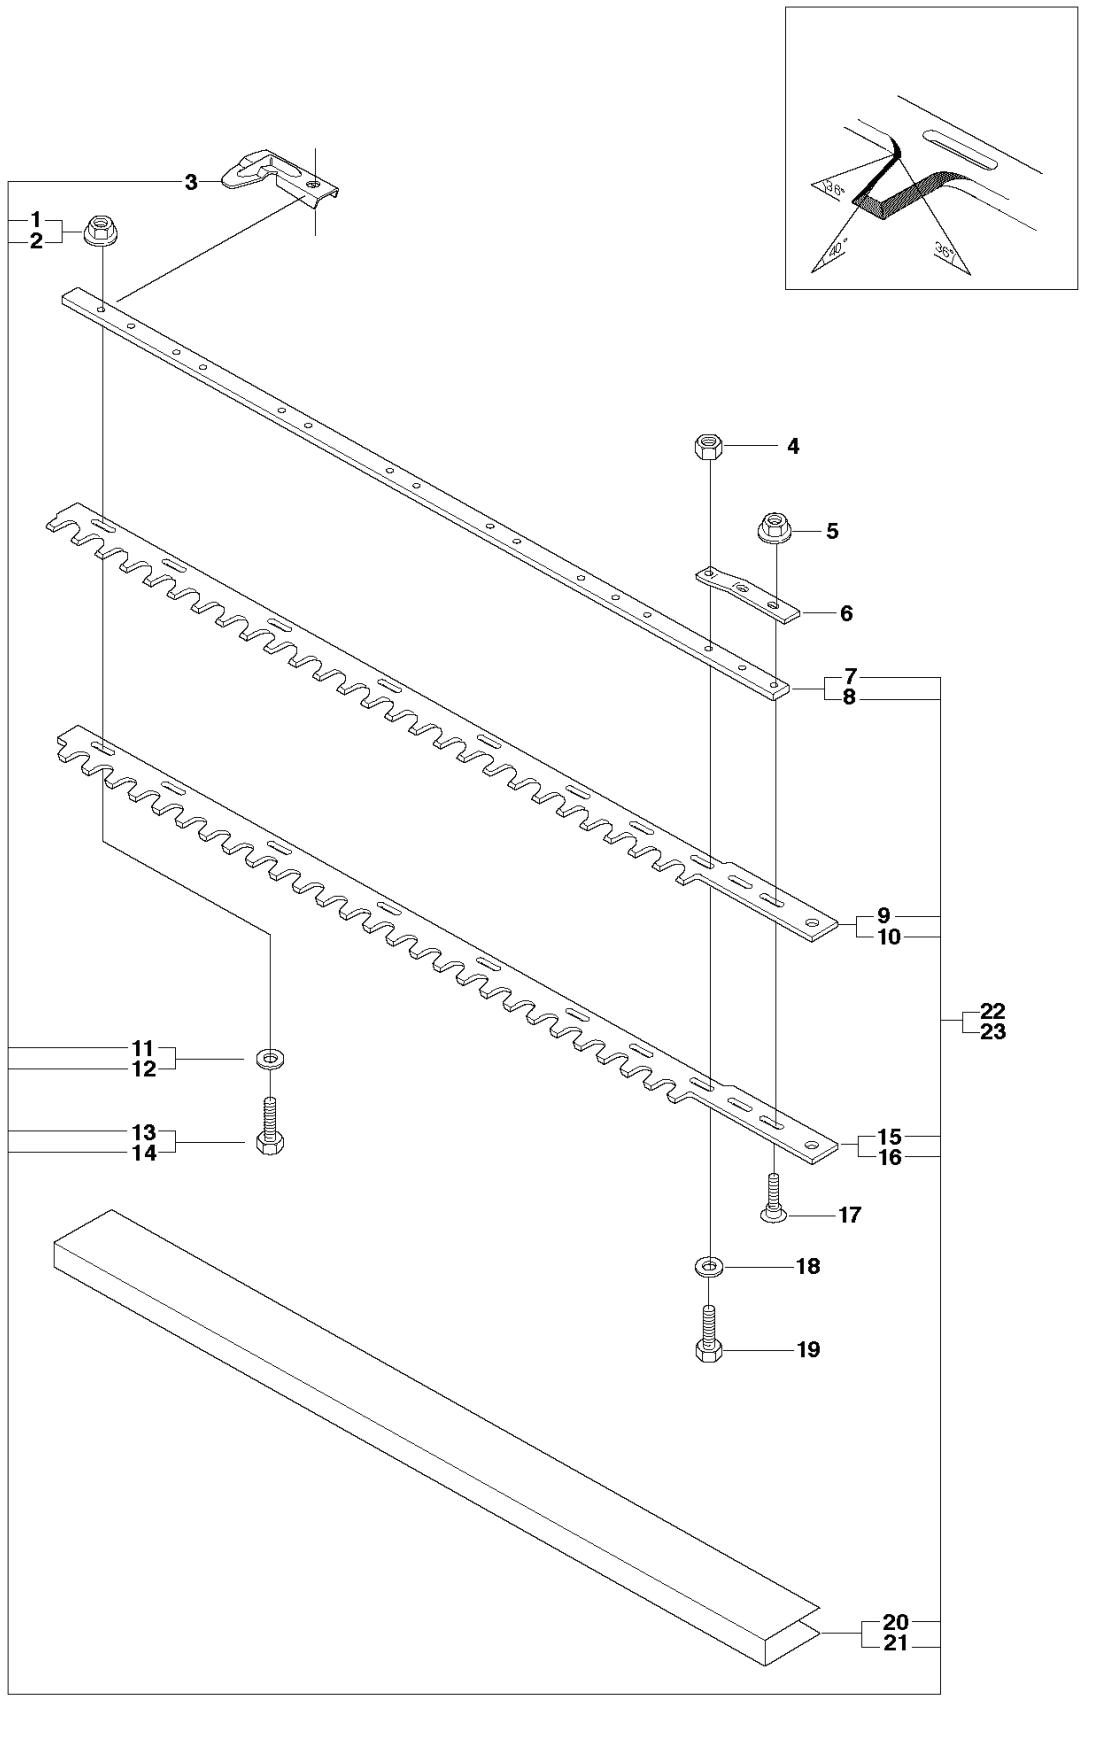

REF.	PART NO.	DESCRIPTION	REMARK	QTY.	KIT
1	503283403	CARBURETTOR		1	
2	537020901	SHAFT ASSY		1	
3	503481801	SCREW		1	
4	537021101	VALVE		1	
5	503481901	COLLAR		1	
6	537143401	LEVER		1	
7	537021001	SPRING		1	
8	503479001	SCREW		1	
9	537019801	LEVER		1	
10	503478901	COLLAR		1	
11	503480501	SCREW		2	
12	503974301	COVER		1	
13	537048901	DIAPHRAGM		1	
14	537020401	GASKET		1	
15	503480101	SCREW		1	
16	503480001	PIN RETAINING SCREW		1	
17	503665901	LEVER		1	
18	537020301	SPRING		1	
19	503479701	VALVE		1	
20	537020801	PLUG		1	
21	537012601	SPRING		1	
22	537012501	BALL		1	
23	503535701	STRAINER		1	
24	503480801	SPRING		1	
25	503974001	WASHER		1	
26	537127801	SCREW		1	
27	537020601	SCREW		1	
28	537143501	RETAINER		1	
29	503974001	WASHER		1	
30	537019901	VALVE		1	
31	503479201	SCREW		1	
32	503755301	SCREW		1	
33	537019701	SPRING		1	
34	537019601	SHAFT ASSY		1	
35	537020001	DIAPHRAGM PUMP		1	
36	537020101	GASKET		1	
37	503481101	PIECE		1	
38	537020201	COVER		1	
39	503479601	SCREW		1	
40	537020701	SCREW		1	
41	531004552	GASKET KIT		1	
42	531004553	GASKET KIT		1	

J