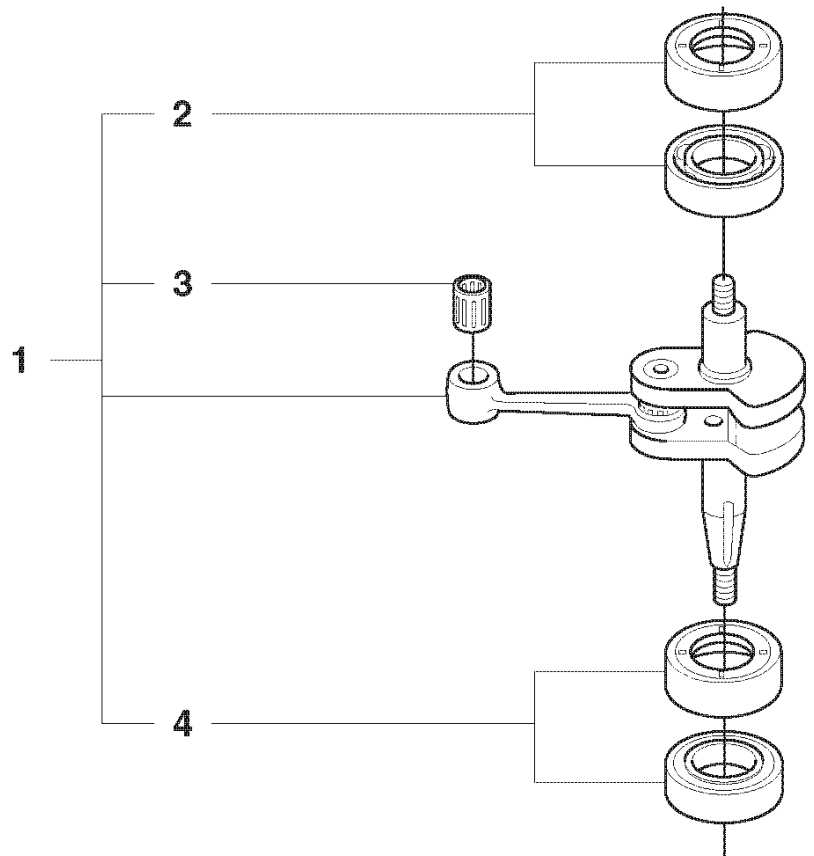

G

REF.	PART NO.	DESCRIPTION	REMARK	QTY.	KIT
1	503910901	INSULATION WALL		1	
2	503942601	INLET PIPE		1	
3	503201425	SCREW IHSCFMO		2	
4	503226504	SQUARE NUT		2	
5	503497101	GASKET		1	
6	503283403	CARBURETTOR		1	
7	740681121	V-RING		1	
8	537023301	CHOKE CONTROL		1	
9	537057801	BRACKET		1	
10	503217716	SCREW IHSCFT		1	
11	503217550	SCREW IHSCFT		2	
12	731231401	HEXAGON NUT		1	
13	537062406	CYLINDER COVER		1	
14	537255301	AIR FILTER		1	
15	537066301	FILTER COVER		1	
16	537213210	KNOB		1	
17	537411904	CYLINDER COVER ASSY		1	

F

REF.	PART NO.	DESCRIPTION	REMARK	QTY.	KIT
1	537153101	HEAT SHIELD		1	
2	503212810	SCREW CCRPANT		2	
3	544057603	LABEL		1	
4	537062502	HEAT PROTECTOR		1	
5	503216220	SCREW IHSCFT		2	
6	503200316	SCREW IHSCFM		2	
7	537062406	CYLINDER COVER		1	
8	503227201	SPEED NUT		1	
9	503214416	SCREW IHSCFTO		1	

E

REF.	PART NO.	DESCRIPTION	REMARK	QTY.	KIT
1	537041103	CRANKCASE		1	
2	503200316	SCREW IHSCFM		4	
3	503216618	SCREW IHSCF		2	
4	503200316	SCREW IHSCFM		4	
5	537105002	SNAP LOCKING		1	

A

REF.	PART NO.	DESCRIPTION	REMARK	QTY.	KIT
1	537128105	CRANKSHAFT ASSY		1	
2	503940203	BEARING CAGE		1	
3	503712201	BEARING		1	
4	537128802	BEARING CAGE		1	

L

LOWE 1

REF.	PART NO.	DESCRIPTION	REMARK	QTY.	KIT
1	503734501	LABEL		2	
2	503216816	SCREW IH SCT		2	
3	537272401	ANTIVIBRATION ELEMENT		2	
4	503216816	SCREW IH SCT		2	
5	503984102	FRAME		1	
6	503216816	SCREW IH SCT		2	
7	503770701	ANTIVIBRATION ELEMENT		2	
8	503853803	ANTIVIBRATION ELEMENT		1	
9	503200716	SCREW IH SCFM		1	
10	503200235	SCREW IH SCFM		1	
11	503210722	SCREW IH SCT		1	
12	502208606	HANDLE HALF		1	
13	502199401	THROTTLE LOCKOUT		1	
14	503226504	SQUARE NUT		1	
15	537419001	SWITCH		1	
16	502199201	THROTTLE TRIGGER		1	
17	503794101	RECOIL SPRING		1	
18	502208506	HANDLE HALF		1	
19	537052003	WIRING ASSY		1	