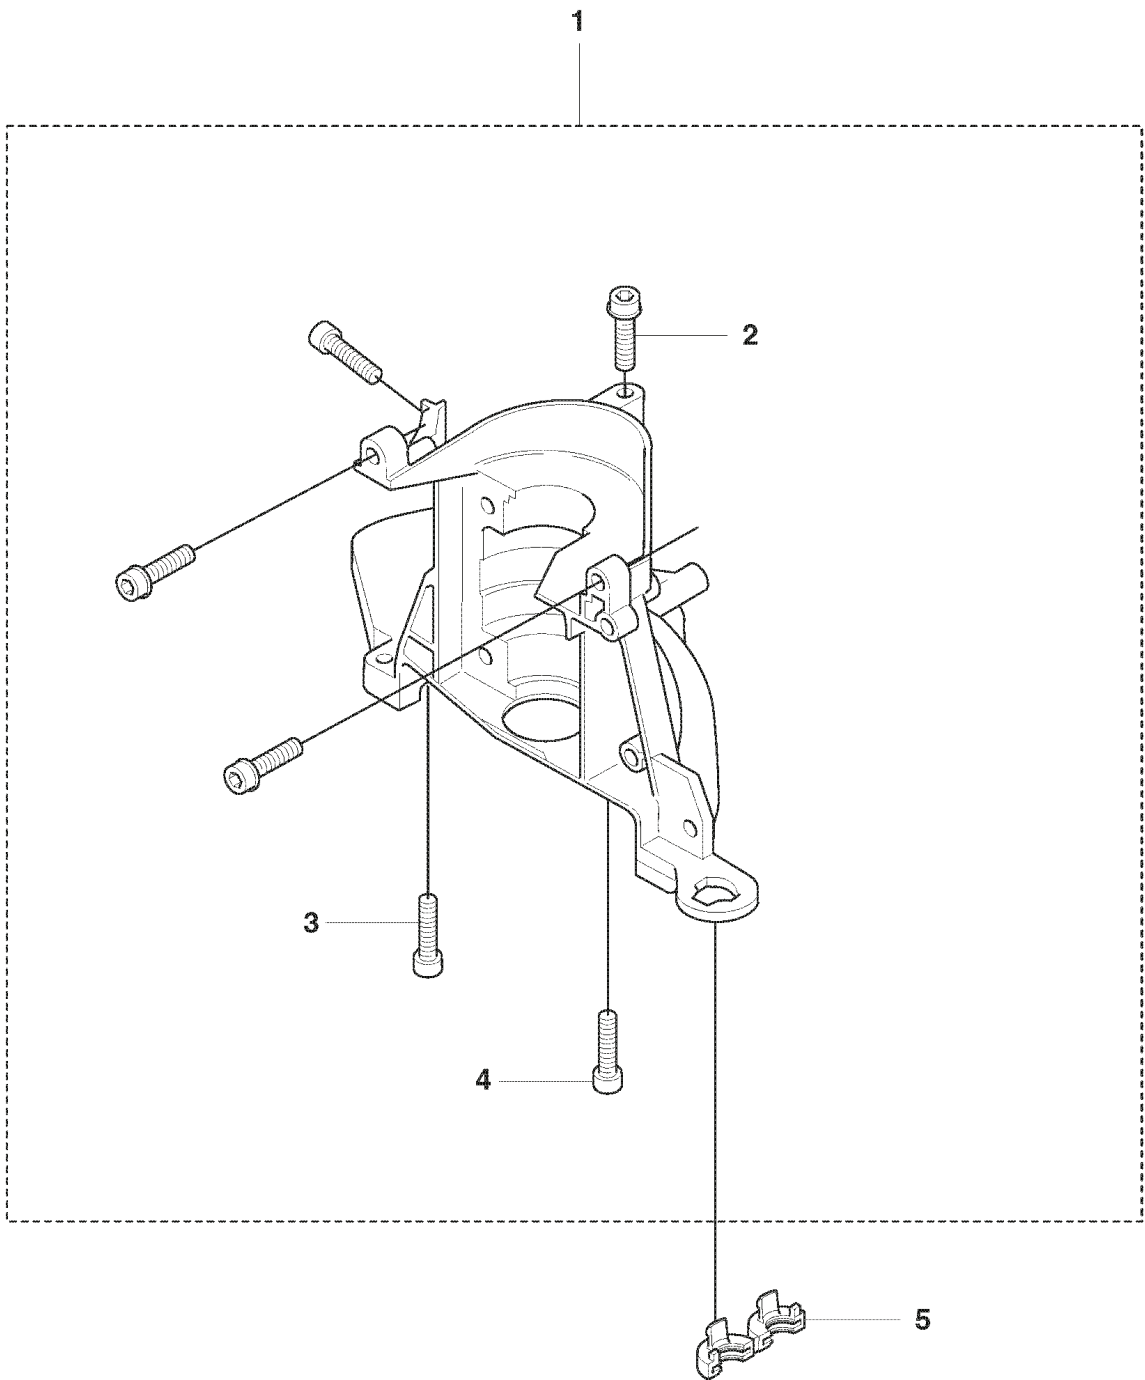

E

REF.	PART NO.	DESCRIPTION	REMARK	QTY.	KIT
1	537041103	CRANKCASE		1	
2	503200316	SCREW IHSCFM		4	
3	503216618	SCREW IHSCF		2	
4	503200316	SCREW IHSCFM		4	
5	537105002	SNAP LOCKING		1