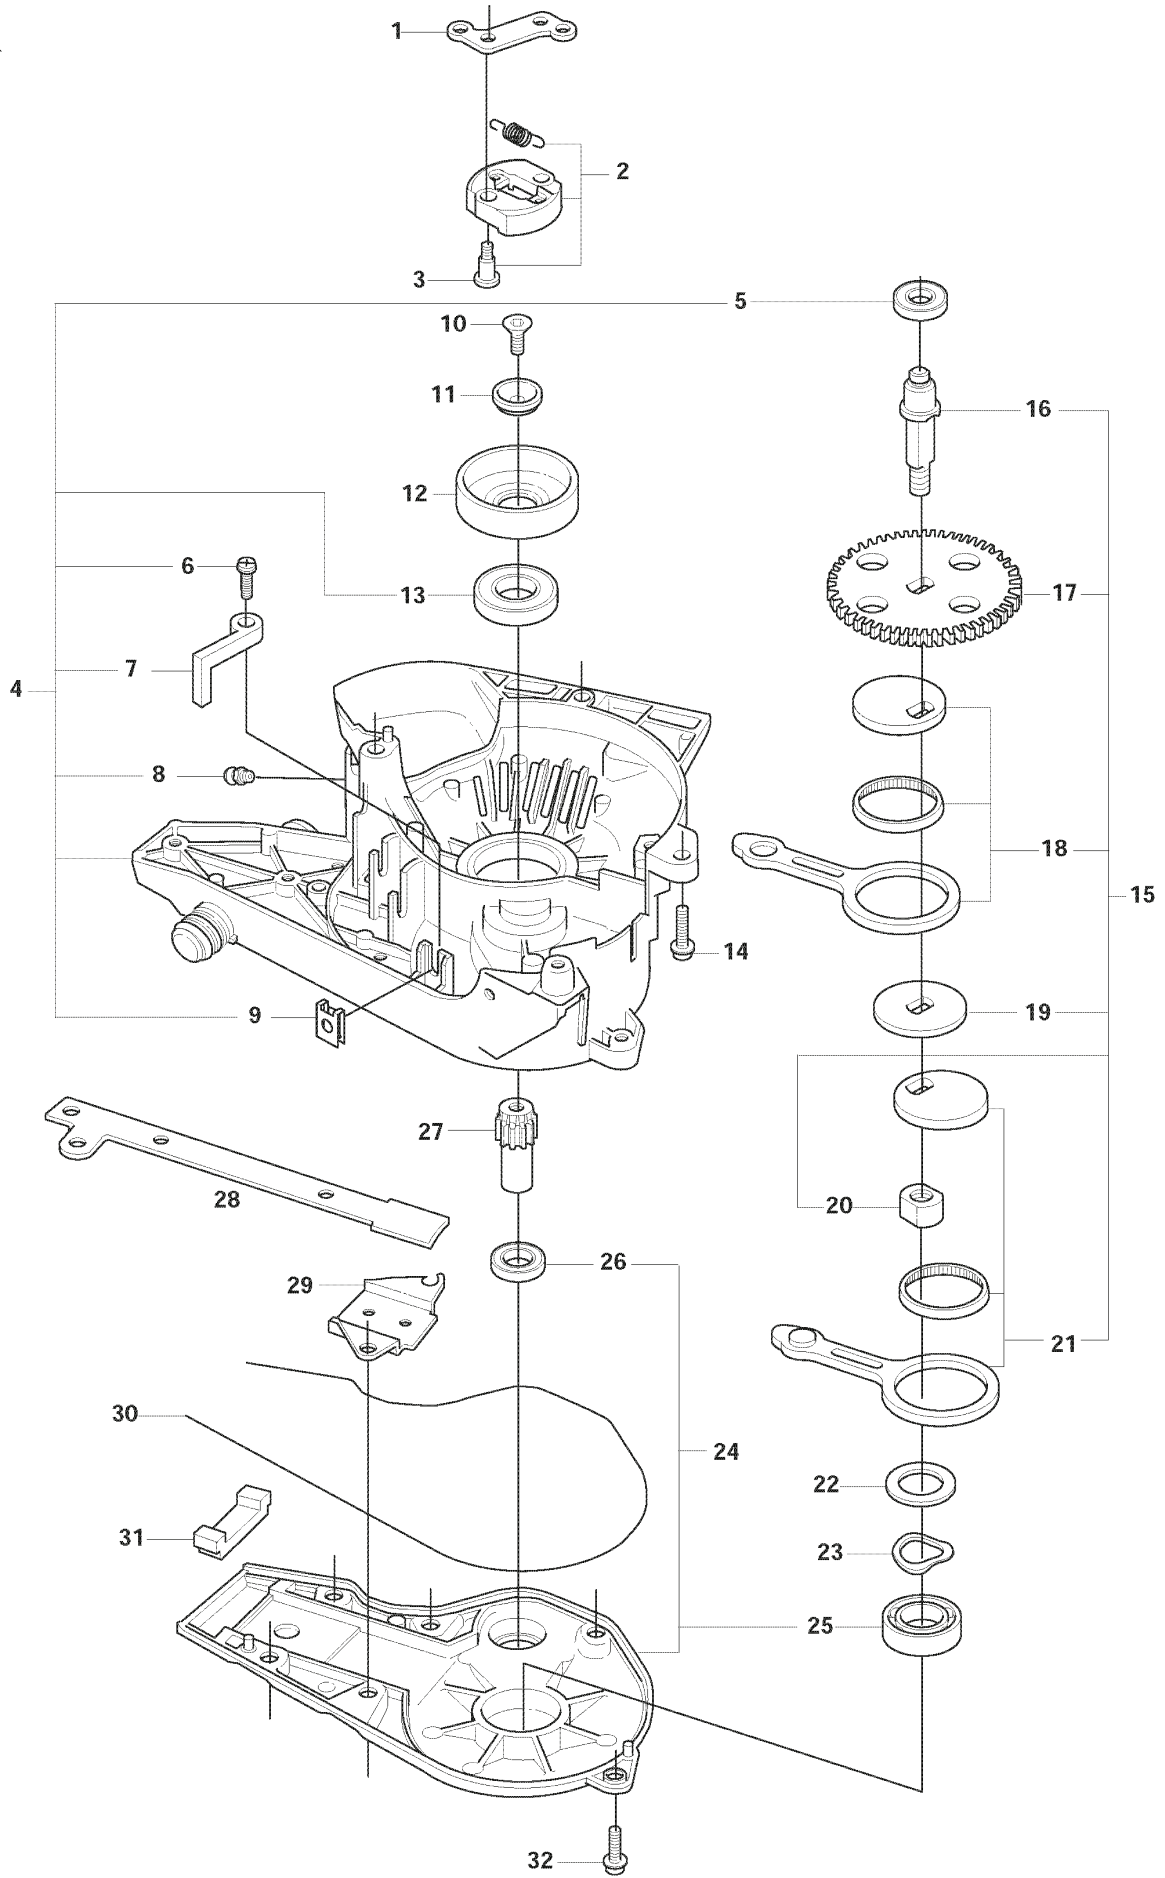

K

REF.	PART NO.	DESCRIPTION	REMARK	QTY.	KIT
1	537242501	CLUTCH HUB		1	
2	544083201	CLUTCH ASSY		1	
3	503842902	SCREW		2	
4	537067473	GEAR HOUSING		1	
5	738219804	BALL BEARING		1	
6	503212713	SCREW CCRPANT		1	
7	537171701	BRACKET		1	
8	738881001	LUBRICATION NIPPLE		1	
9	503227201	SPEED NUT		1	
10	725644956	SCREW IHCSFM		1	
11	537090301	WASHER		1	
12	537039601	CLUTCH DRUM		1	
13	738210204	BALL BEARING		1	
14	503200316	SCREW IHSCFM		3	
15	503982303	DRIVE SHAFT		1	
16	503981901	DRIVE SHAFT		1	
17	503981701	GEAR RIM		1	
18	537173502	CONNECTING ROD		1	
19	503982201	SPACER		1	
20	503982001	NUT		1	
21	537173502	CONNECTING ROD		1	
22	503230014	WASHER		1	
23	503230301	WASHER		1	
24	537067501	HUB CAP		1	
25	738218800	BALL BEARING		1	
26	503250501	BALL BEARING		1	
27	537090101	GEAR WHEEL SHAFT		1	
28	503983601	WEAR PLATE		1	
29	537051501	GUIDE PLATE		1	
30	503263201	O-RING		1	
31	537053301	SEALING		1	
32	503216816	SCREW IHST		6