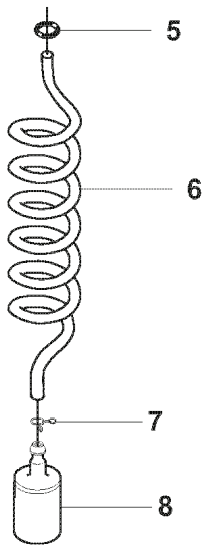

C

REF.	PART NO.	DESCRIPTION	REMARK	QTY.	KIT
1	503984703	FUEL TANK		1	
2	504113201	TANK CAP		1	
3	503735801	BUSHING		2	
4	503911001	SUSPENSION		4	
5	537184901	O-RING		1	
6	544325001	FUEL HOSE		1	
7	504022401	HOSE CLAMP		1	
8	503443201	FUEL FILTER		1	
9	503936601	PURGE		1	
10	544977501	FUEL HOSE		2