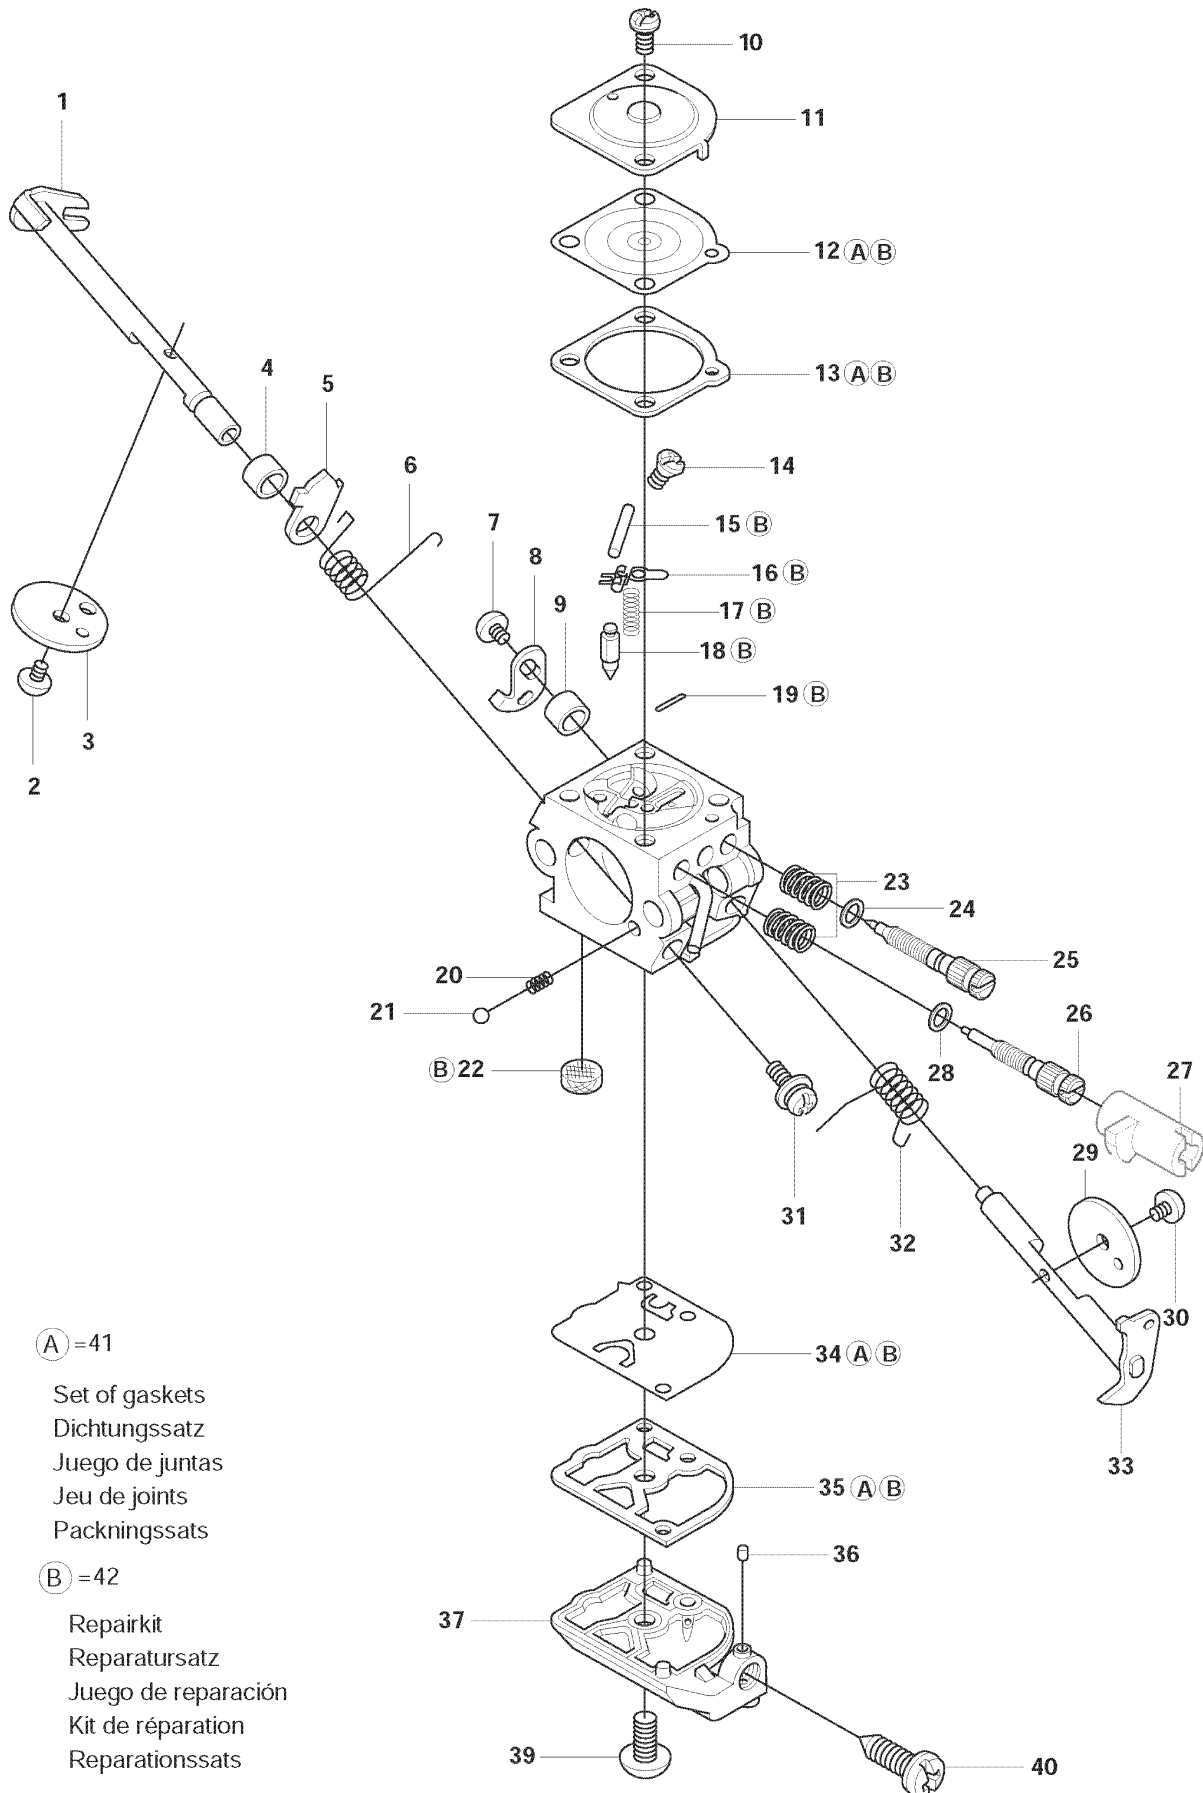

REF.	PART NO.	DESCRIPTION	REMARK	QTY.	KIT
1	731711651	HEXAGON NUT FLANGE		1	
2	503873502	STARTER PAWL		1	
3	537054701	COUNTERWEIGHT		1	
4	503873601	SPRING		1	
5	537353425	LABEL		1	
6	537353426	LABEL		1	
7	735310820	E-CLIP		1	
8	725528756	SCREW IHSCM		1	
9	503873303	BRIDGE		0	
10	537008401	STARTER HANDLE		1	
11	537353425	LABEL		1	
12	537353426	LABEL		1	
13	503200316	SCREW IHSCFM		1	
14	537379302	SPACING SLEEVE		1	
15	544002401	STARTER HOUSING		1	
16	537379302	SPACING SLEEVE		2	
17	503858901	STARTER ROPE		2	
18	503859001	RECOIL SPRING		2	
19	544166501	STARTER PULLEY ASSY		1	
20	544038601	STARTER PULLEY		1	
21	544038802	SPRING		1	
22	544038702	DRIVER		1	
23	503217725	SCREW IH SCT		1	
24	544002502	STARTER ASSY		0	

M

ZAMA C1Q - EL 26A

(A) = 41

Set of gaskets
Dichtungssatz
Juego de juntas
Jeu de joints
Packningssats

(B) = 42

Repairkit
Reparatursatz
Juego de reparación
Kit de réparation
Reparationssats