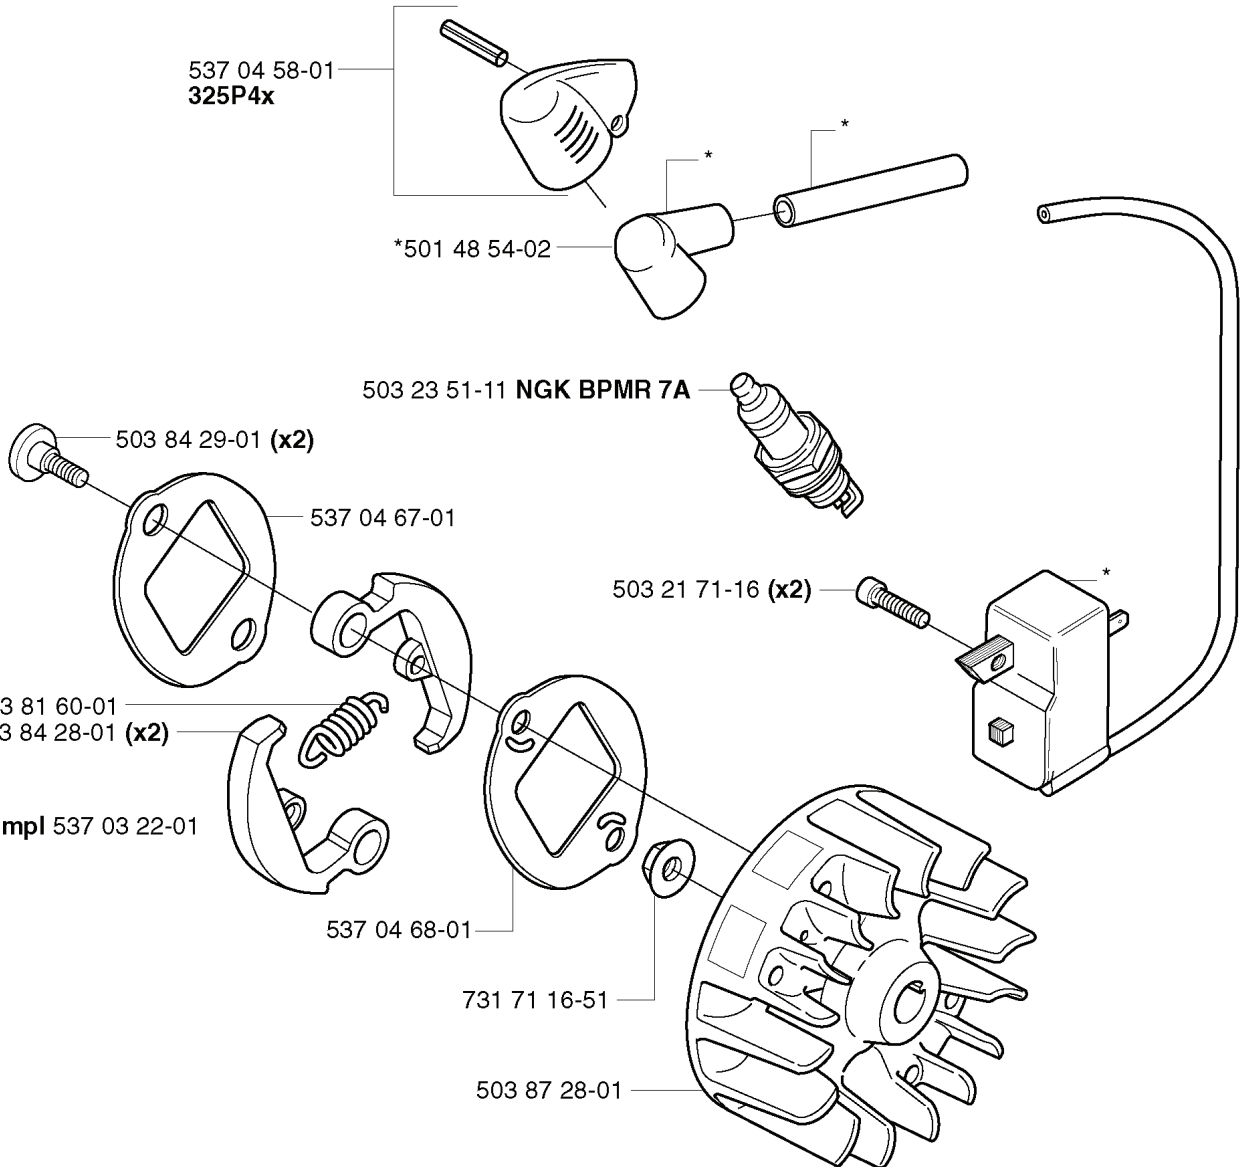

\*\*735 58 08-10

\*503 21 83-16

537 18 09-01\*\*

---

REF.	PART NO.	DESCRIPTION	REMARK	QTY.	KIT
537 17 48-01	537174801	TUBE	SAW ATTACHMENT	1	
537 19 84-01	537198401	LABEL		1	
735 58 08-10	735580810	LOCKWASHER		1	
503 78 52-01	503785201	SUPPORTING BEARING		1	
503 98 54-01	503985401	BEARING CAGE		1	
740 43 15-00	740431500	O-RING		1	
503 21 83-16	503218316	SCREW		1	
501 78 33-01	501783301	SUSPENSION BAIL		1	
537 18 09-01	537180901	DRIVE SHAFT		1	

503 81 60-01  
503 84 28-01 (x2)

compl 537 03 22-01

537 04 68-01

731 71 16-51

503 87 28-01

REF.	PART NO.	DESCRIPTION	REMARK	QTY.	KIT
537 04 58-01	537045801	COVER	325P4X	1	
503 84 29-01	503842901	SCREW		2	
503 81 60-01	503816001	CLUTCH SPRING		1	
503 84 28-01	503842801	CLUTCH SHOE		2	
537 03 22-01	537032201	CLUTCH ASSY		1	
503 87 28-01	503872801	FLYWHEEL		1	
731 71 16-51	731711651	HEXAGON NUT FLANGE		1	
537 04 68-01	537046801	WASHER		1	
537 04 67-01	537046701	WASHER		1	
503 23 51-11	503235111	SPARK PLUG	NGK BPMR 7A	1	
501 48 54-02	501485402	SPARK PLUG CAP		1	
537 04 23-01	537042301	IGNITION MODULE		1	
503 21 71-16	503217116	SCREW IHSCT		2	

---

REF.	PART NO.	DESCRIPTION	REMARK	QTY.	KIT
537 07 85-01	537078501	TUBE		1	
537 07 87-01	537078701	DRIVE SHAFT		1	
503 87 26-01	503872601	CLUTCH DRUM ASSY		1	
731 23 14-01	731231401	HEXAGON NUT		1	
503 94 10-01	503941001	HOOK		1	
503 20 07-16	503200716	SCREW IHSCFM		1	
537 08 55-01	537085501	HANDLE		1	
537 08 38-01	537083801	LABEL		1	