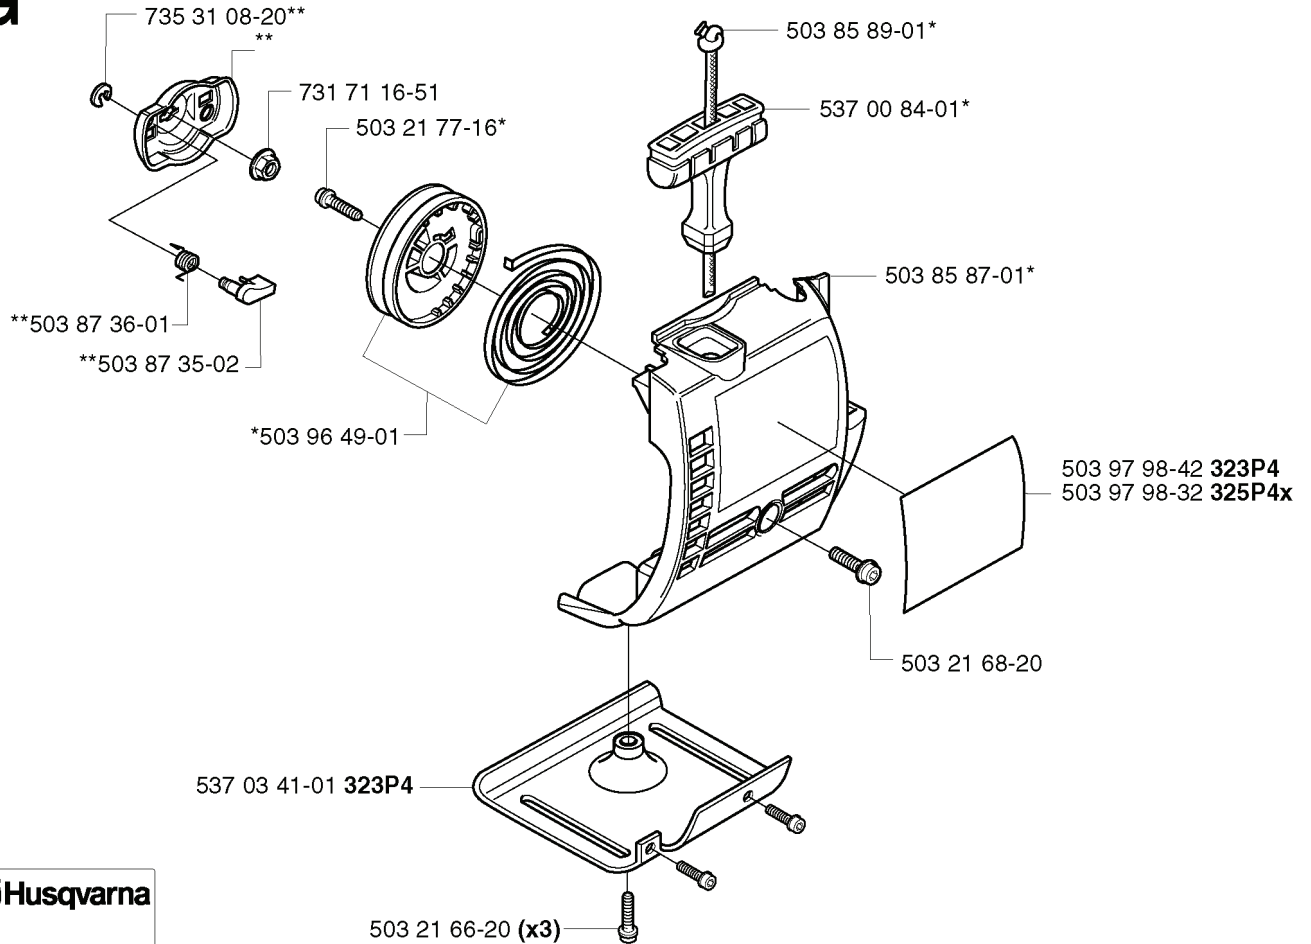

G

**compl 503 87 33-02

*compl 503 85 28-01

Husqvarna

323P4

PAT. PEND.

503 97 98-42 **323P4**

Husqvarna

E-tech

325P4

PAT. PEND.

X-SERIES

503 97 98-32 **325P4x**