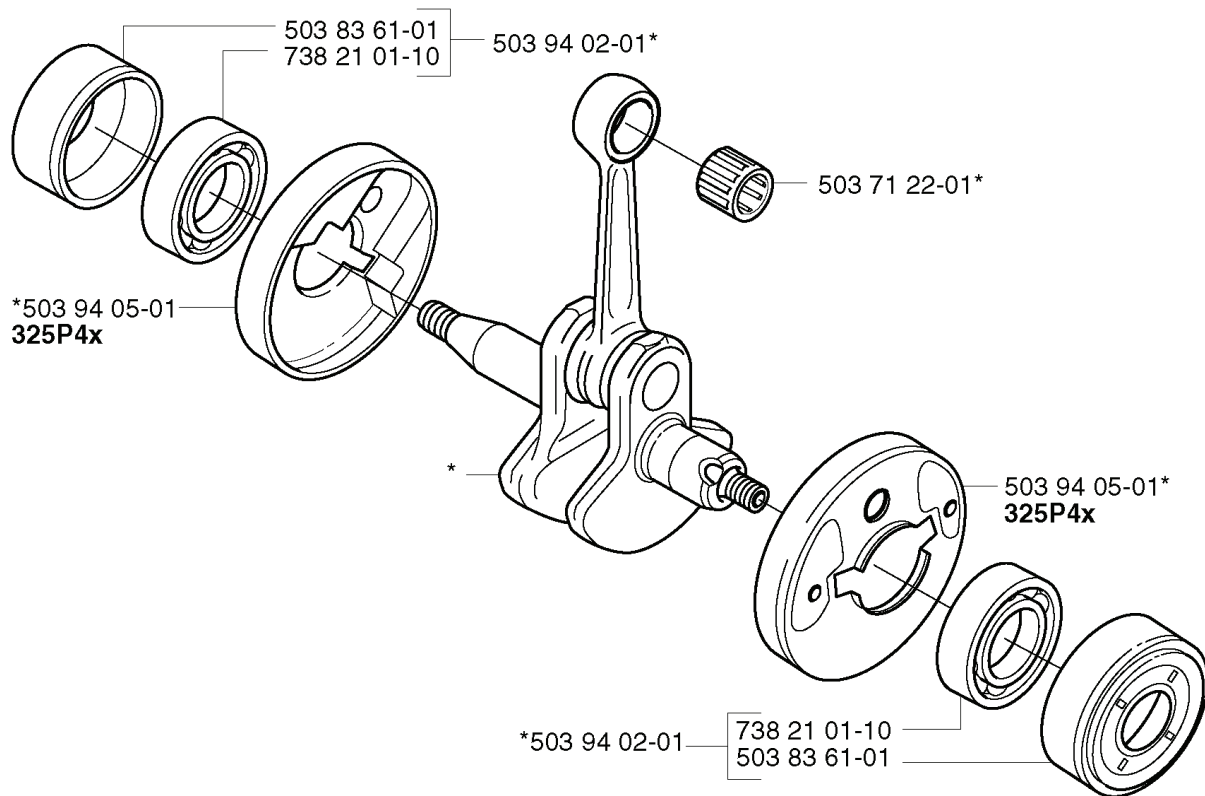

\*\*735 58 08-10

\*503 21 83-16

537 18 09-01\*\*

---

REF.	PART NO.	DESCRIPTION	REMARK	QTY.	KIT
537 17 48-01	537174801	TUBE	SAW ATTACHMENT	1	
537 19 84-01	537198401	LABEL		1	
735 58 08-10	735580810	LOCKWASHER		1	
503 78 52-01	503785201	SUPPORTING BEARING		1	
503 98 54-01	503985401	BEARING CAGE		1	
740 43 15-00	740431500	O-RING		1	
503 21 83-16	503218316	SCREW		1	
501 78 33-01	501783301	SUSPENSION BAIL		1	
537 18 09-01	537180901	DRIVE SHAFT		1	

**K** \*\*compl 537 03 20-05

\*compl 537 03 94-01 325P4x  
\*compl 537 16 19-01 323P4

REF.	PART NO.	DESCRIPTION	REMARK	QTY.	KIT
537 03 20-05	537032005	PISTON		1	
537 01 41-01	537014101	GASKET		1	
503 28 90-41	503289041	PISTON RING		2	
503 71 22-01	503712201	BEARING		1	
537 01 32-75	537013275	PISTON		1	
737 44 08-00	737440800	CIRCLIP		2	
503 20 02-35	503200235	SCREW IHSCFM		4	
537 16 19-01	537161901	MUFFLER ASSY	323P4	1	
537 03 94-01	537039401	MUFFLER ASSY	325P4X	1	
503 20 29-50	503202950	SCREW IHSCFM		2	
503 87 17-01	503871701	SPARK ARRESTER SCREEN	325P4X	1	
537 15 99-01	537159901	SPARK ARRESTER SCREEN	323P4	1	

**M** \*compl 503 85 24-74

---

REF.	PART NO.	DESCRIPTION	REMARK	QTY.	KIT
503 85 24-74	503852474	CRANKSHAFT ASSY		1	
503 94 05-01	503940501	CUP	325P4X	1	
503 83 61-01	503836101	BEARING CAGE		1	
503 94 02-01	503940201	BEARING CAGE		1	
738 21 01-10	738210110	BALL BEARING		1	
503 71 22-01	503712201	BEARING		1	

---

REF.	PART NO.	DESCRIPTION	REMARK	QTY.	KIT
537 07 85-01	537078501	TUBE		1	
537 07 87-01	537078701	DRIVE SHAFT		1	
503 87 26-01	503872601	CLUTCH DRUM ASSY		1	
731 23 14-01	731231401	HEXAGON NUT		1	
503 94 10-01	503941001	HOOK		1	
503 20 07-16	503200716	SCREW IHSCFM		1	
537 08 55-01	537085501	HANDLE		1	
537 08 38-01	537083801	LABEL		1	