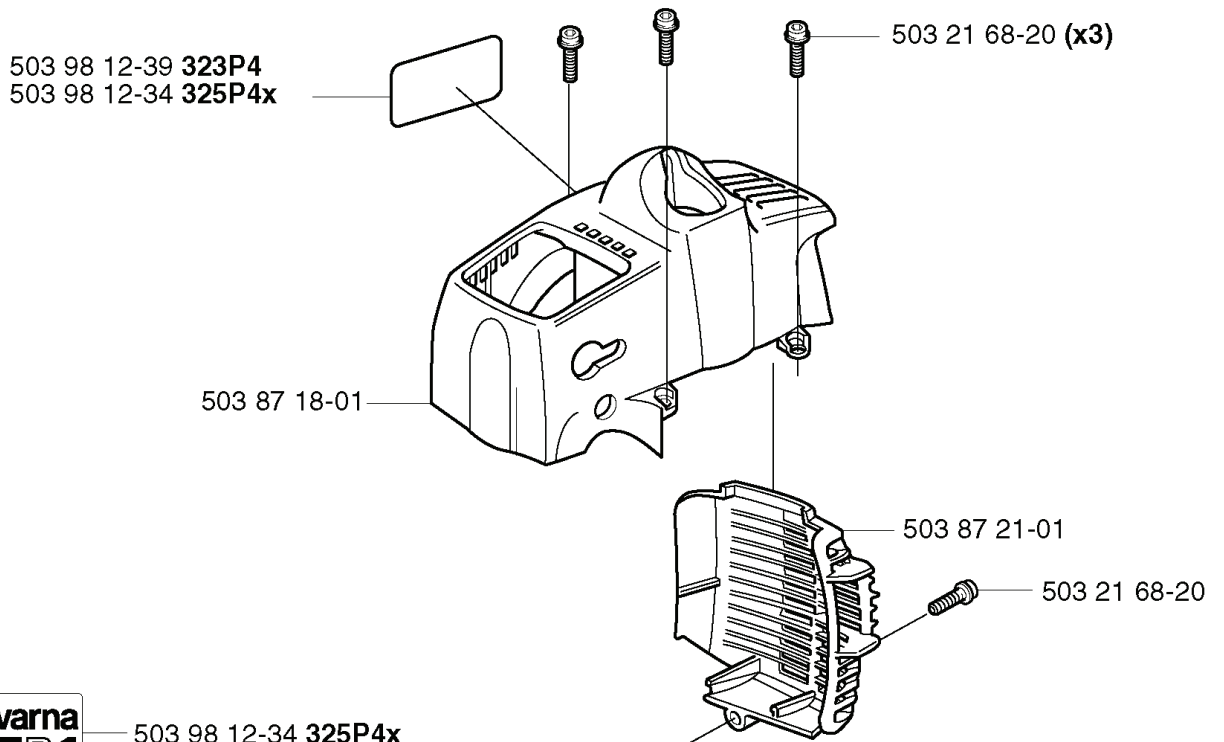

E

Husqvarna
325P4
X-SERIES — 503 98 12-34 **325P4x**

Husqvarna
323P4 — 503 98 12-39 **323P4**