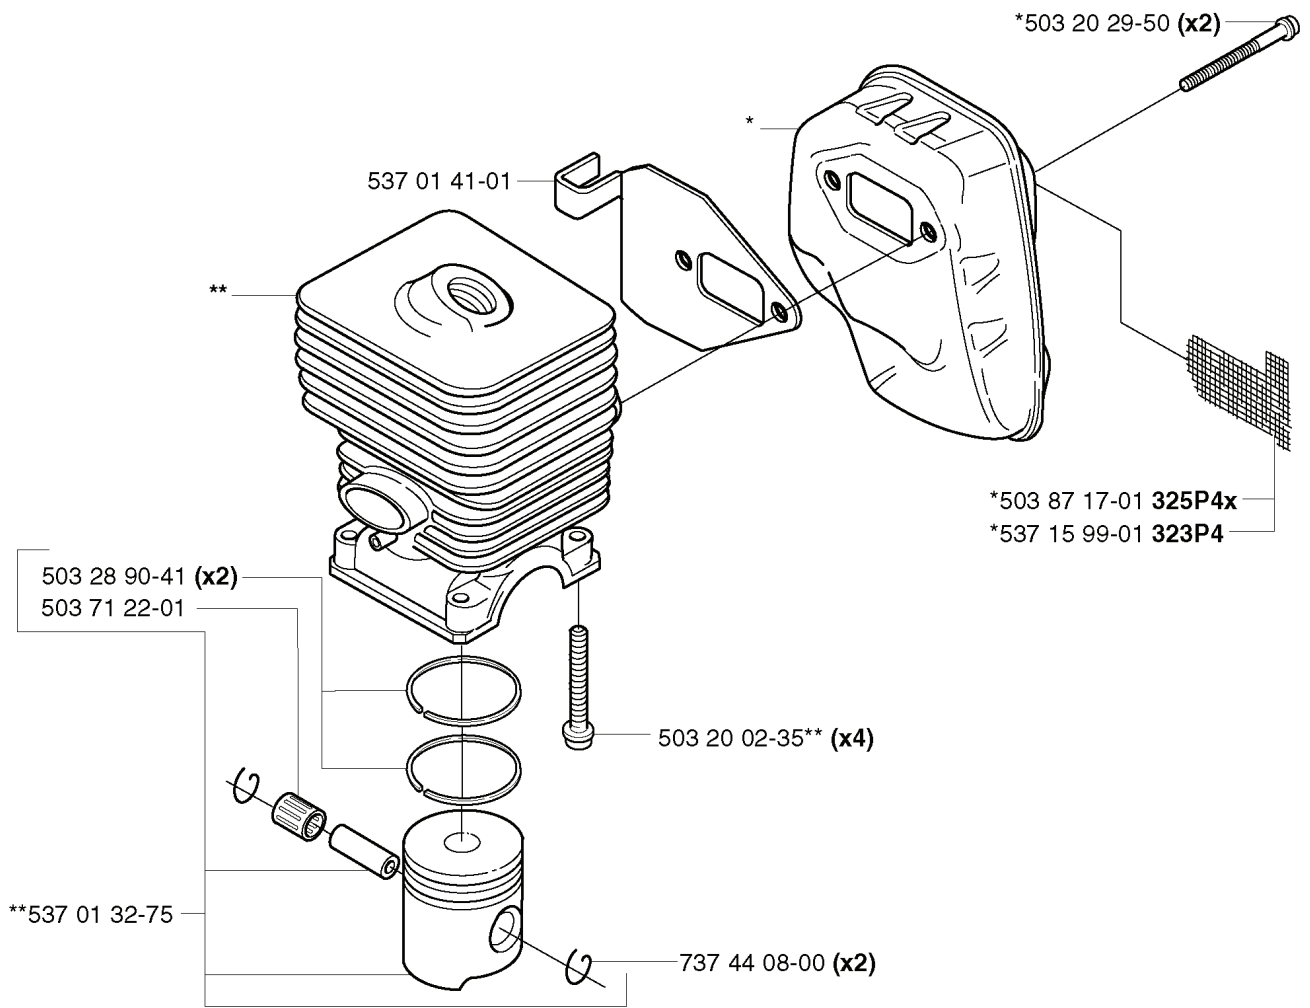

\*\*735 58 08-10

\*503 21 83-16

537 18 09-01\*\*

---

REF.	PART NO.	DESCRIPTION	REMARK	QTY.	KIT
537 17 48-01	537174801	TUBE	SAW ATTACHMENT	1	
537 19 84-01	537198401	LABEL		1	
735 58 08-10	735580810	LOCKWASHER		1	
503 78 52-01	503785201	SUPPORTING BEARING		1	
503 98 54-01	503985401	BEARING CAGE		1	
740 43 15-00	740431500	O-RING		1	
503 21 83-16	503218316	SCREW		1	
501 78 33-01	501783301	SUSPENSION BAIL		1	
537 18 09-01	537180901	DRIVE SHAFT		1	

**K** \*\*compl 537 03 20-05

\*compl 537 03 94-01 325P4x  
\*compl 537 16 19-01 323P4

REF.	PART NO.	DESCRIPTION	REMARK	QTY.	KIT
537 03 20-05	537032005	PISTON		1	
537 01 41-01	537014101	GASKET		1	
503 28 90-41	503289041	PISTON RING		2	
503 71 22-01	503712201	BEARING		1	
537 01 32-75	537013275	PISTON		1	
737 44 08-00	737440800	CIRCLIP		2	
503 20 02-35	503200235	SCREW IHSCFM		4	
537 16 19-01	537161901	MUFFLER ASSY	323P4	1	
537 03 94-01	537039401	MUFFLER ASSY	325P4X	1	
503 20 29-50	503202950	SCREW IHSCFM		2	
503 87 17-01	503871701	SPARK ARRESTER SCREEN	325P4X	1	
537 15 99-01	537159901	SPARK ARRESTER SCREEN	323P4	1	

**M** \*compl 503 85 24-74

---

REF.	PART NO.	DESCRIPTION	REMARK	QTY.	KIT
503 85 24-74	503852474	CRANKSHAFT ASSY		1	
503 94 05-01	503940501	CUP	325P4X	1	
503 83 61-01	503836101	BEARING CAGE		1	
503 94 02-01	503940201	BEARING CAGE		1	
738 21 01-10	738210110	BALL BEARING		1	
503 71 22-01	503712201	BEARING		1	

---

REF.	PART NO.	DESCRIPTION	REMARK	QTY.	KIT
537 07 85-01	537078501	TUBE		1	
537 07 87-01	537078701	DRIVE SHAFT		1	
503 87 26-01	503872601	CLUTCH DRUM ASSY		1	
731 23 14-01	731231401	HEXAGON NUT		1	
503 94 10-01	503941001	HOOK		1	
503 20 07-16	503200716	SCREW IHSCFM		1	
537 08 55-01	537085501	HANDLE		1	
537 08 38-01	537083801	LABEL		1	