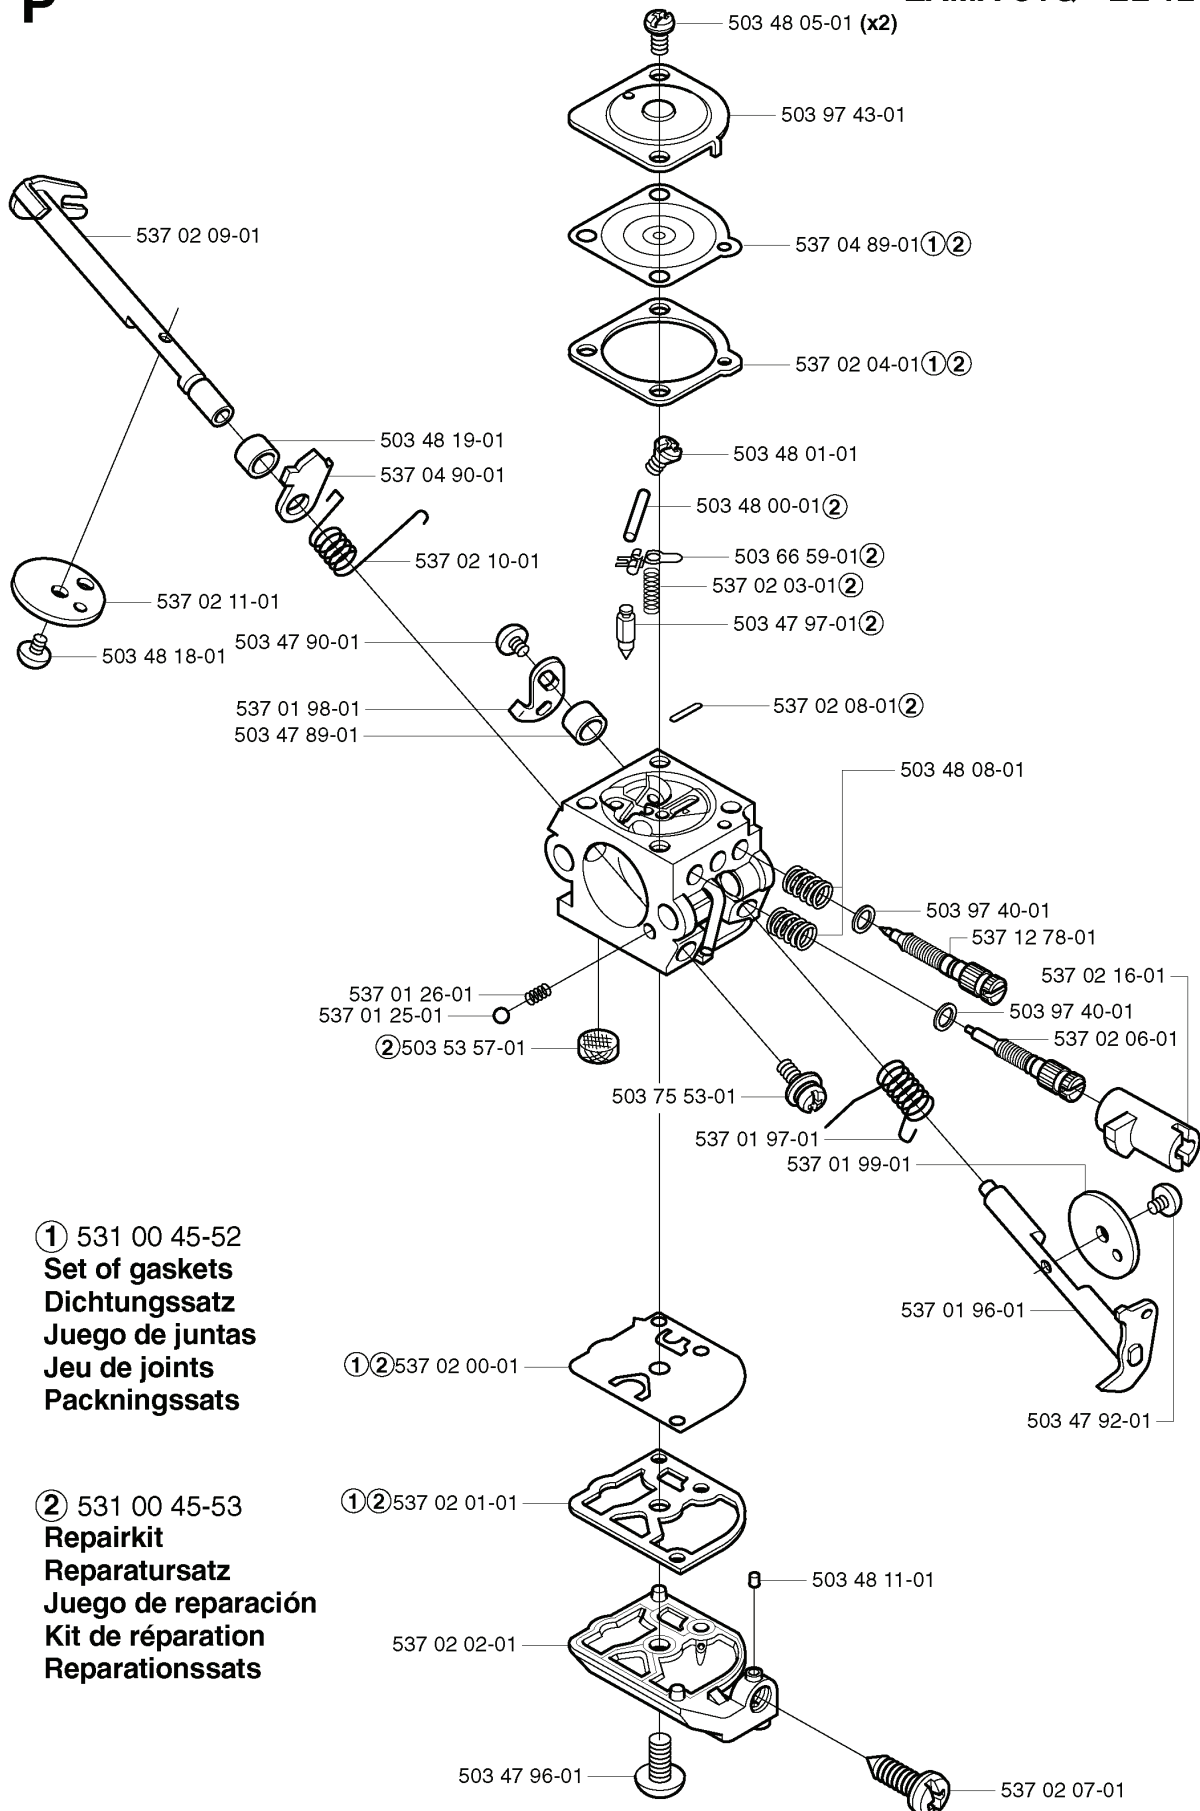

**F**

REF.	PART NO.	DESCRIPTION	REMARK	QTY.	KIT
503 89 03-01	503890301	FILTER HOLDER		1	
503 88 79-01	503887901	HUB CAP		1	
503 21 75-50	503217550	SCREW IHSCFT		2	
731 23 14-01	731231401	HEXAGON NUT		1	
503 21 75-16	503217516	SCREW IHSCFT		1	
503 88 81-01	503888101	AIR FILTER		1	
503 88 80-01	503888001	FILTER COVER		1	
502 20 40-01	502204001	KNOB		1	
502 20 65-03	502206503	SCREW EHHM		1	
503 91 09-01	503910901	INSULATION WALL		1	
503 96 25-01	503962501	CHOKE CONTROL		1	
503 28 31-11	503283111	CARBURETTOR		1	
503 49 71-01	503497101	GASKET		1	
503 20 03-25	503200325	SCREW IHSCFM		2	
503 22 65-04	503226504	SQUARE NUT		2	
503 94 26-01	503942601	INLET PIPE		1	

**L**

**\*\*compl 537 04 12-03**

**H** \*compl 537 06 86-02

---

REF.	PART NO.	DESCRIPTION	REMARK	QTY.	KIT
5370686-02	537068602	FUEL TANK		1	
5039366-01	503936601	PURGE		1	
5370424-01	537042401	FUEL HOSE		1	
5037358-01	503735801	BUSHING		2	
5039118-01	503911801	TANK CAP	323P4	1	
5039118-02	503911802	TANK CAP	325P4X	1	
5370511-01	537051101	HOSE CLAMP		1	
5035776-01	503577601	FUEL HOSE		1	
5039110-01	503911001	SUSPENSION		4	
5371849-01	537184901	O-RING		1	
5034432-01	503443201	FUEL FILTER		1	