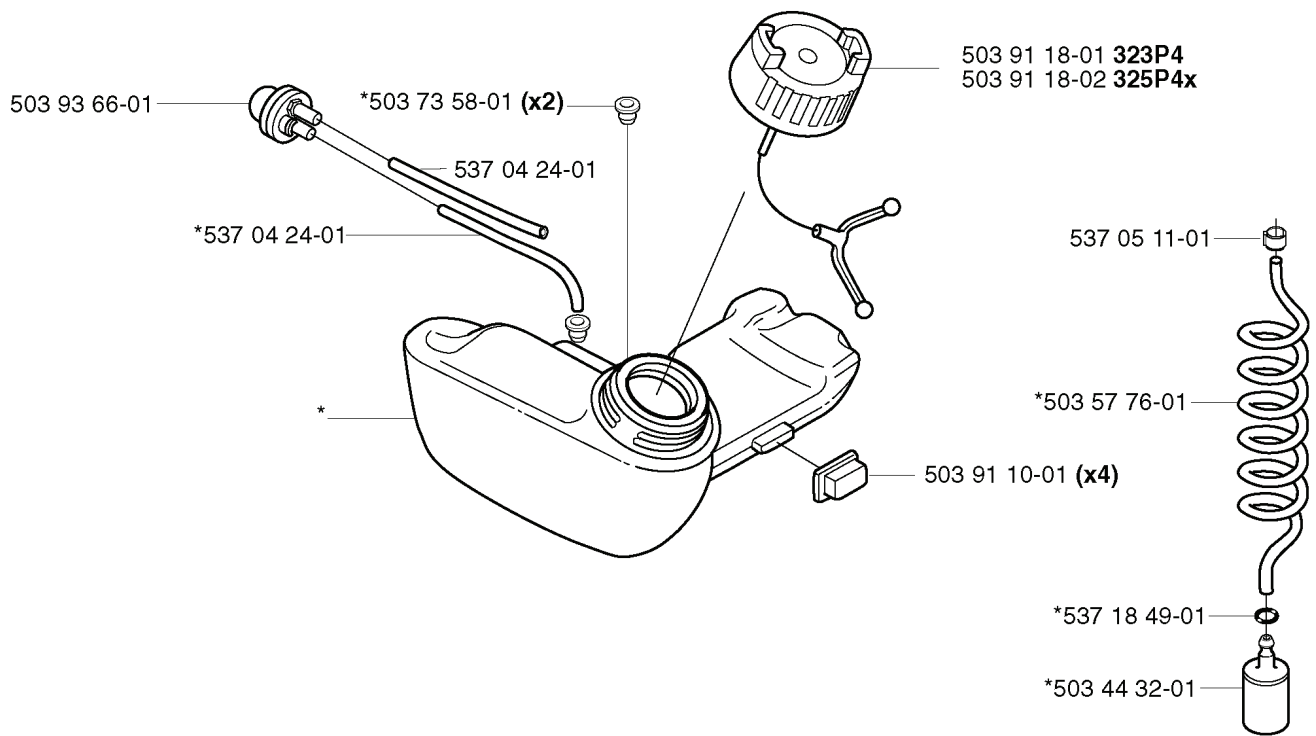

---

REF.	PART NO.	DESCRIPTION	REMARK	QTY.	KIT
537 07 85-01	537078501	TUBE		1	
537 07 87-01	537078701	DRIVE SHAFT		1	
503 87 26-01	503872601	CLUTCH DRUM ASSY		1	
731 23 14-01	731231401	HEXAGON NUT		1	
503 94 10-01	503941001	HOOK		1	
503 20 07-16	503200716	SCREW IHSCFM		1	
537 08 55-01	537085501	HANDLE		1	
537 08 38-01	537083801	LABEL		1	

**F**

REF.	PART NO.	DESCRIPTION	REMARK	QTY.	KIT
503 89 03-01	503890301	FILTER HOLDER		1	
503 88 79-01	503887901	HUB CAP		1	
503 21 75-50	503217550	SCREW IHSCFT		2	
731 23 14-01	731231401	HEXAGON NUT		1	
503 21 75-16	503217516	SCREW IHSCFT		1	
503 88 81-01	503888101	AIR FILTER		1	
503 88 80-01	503888001	FILTER COVER		1	
502 20 40-01	502204001	KNOB		1	
502 20 65-03	502206503	SCREW EHHM		1	
503 91 09-01	503910901	INSULATION WALL		1	
503 96 25-01	503962501	CHOKE CONTROL		1	
503 28 31-11	503283111	CARBURETTOR		1	
503 49 71-01	503497101	GASKET		1	
503 20 03-25	503200325	SCREW IHSCFM		2	
503 22 65-04	503226504	SQUARE NUT		2	
503 94 26-01	503942601	INLET PIPE		1	

**L**

**\*\*compl 537 04 12-03**

**H** \*compl 537 06 86-02

---

REF.	PART NO.	DESCRIPTION	REMARK	QTY.	KIT
5370686-02	537068602	FUEL TANK		1	
5039366-01	503936601	PURGE		1	
5370424-01	537042401	FUEL HOSE		1	
5037358-01	503735801	BUSHING		2	
5039118-01	503911801	TANK CAP	323P4	1	
5039118-02	503911802	TANK CAP	325P4X	1	
5370511-01	537051101	HOSE CLAMP		1	
5035776-01	503577601	FUEL HOSE		1	
5039110-01	503911001	SUSPENSION		4	
5371849-01	537184901	O-RING		1	
5034432-01	503443201	FUEL FILTER		1	