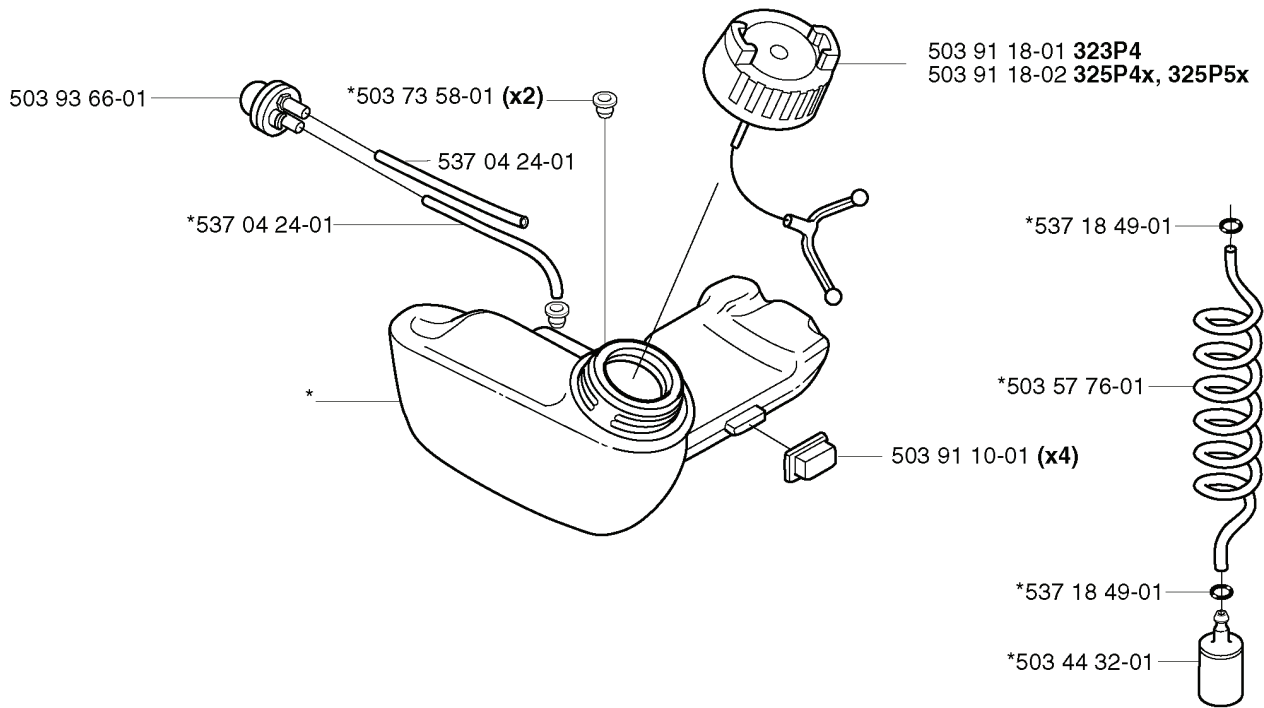

G *compl 537 06 86-02