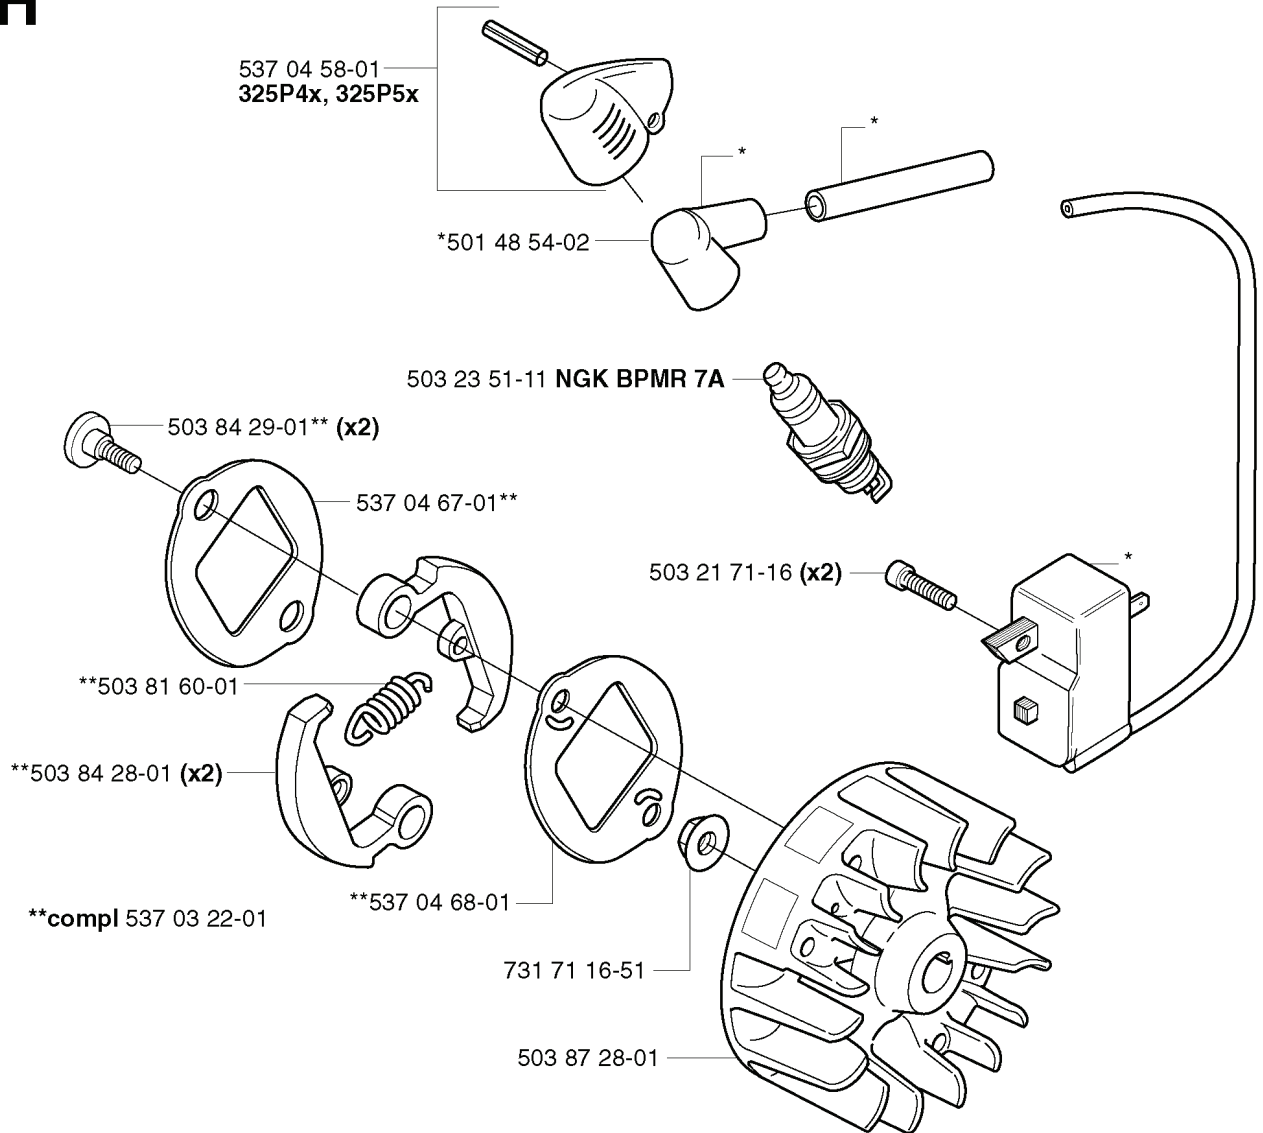

# C

REF.	PART NO.	DESCRIPTION	REMARK	QTY.	KIT
5039181-01	503918101	THROTTLE LEVER		1	
5038779-01	503877901	THROTTLE TRIGGER		1	
5039956-01	503995601	HANDLE HALF	323P4	1	
5039956-02	503995602	HANDLE HALF	325P4X, 325P5X	1	
7404206-00	740420600	O-RING		1	
5039614-01	503961401	ABSORBER		1	
5038780-01	503878001	THROTTLE LOCKOUT		1	
5370113-01	537011301	RECOIL SPRING		1	
5037182-01	503718201	SWITCH		1	
5039955-01	503995501	HANDLE HALF	323P4	1	
5039955-02	503995502	HANDLE HALF	325P4X, 325P5X	1	
5038785-01	503878501	SHORT CIRCUIT CABLE		1	
5370525-01	537052501	THROTTLE CABLE ASSY		1	
5039613-01	503961301	SCREW		1	
5032166-20	503216620	SCREW IH SCT		5	

**Saw Attachment**

\*compl 501 78 33-01

\*503 21 83-16

---

REF.	PART NO.	DESCRIPTION	REMARK	QTY.	KIT
5017833-01	501783301	SUSPENSION BAIL		1	
5032183-16	503218316	SCREW		1	
5037852-01	503785201	SUPPORTING BEARING		1	
5039854-01	503985401	BEARING CAGE		1	
7355808-10	735580810	LOCKWASHER		1	
5371748-01	537174801	TUBE		1	
5371809-01	537180901	DRIVE SHAFT		1	
5371984-01	537198401	LABEL		1	

# H

\* compl 537 04 23-01

REF.	PART NO.	DESCRIPTION	REMARK	QTY.	KIT
537 04 58-01	537045801	COVER	325P4X, 325P5X	1	
503 84 29-01	503842901	SCREW		2	
503 81 60-01	503816001	CLUTCH SPRING		1	
503 84 28-01	503842801	CLUTCH SHOE		2	
537 03 22-01	537032201	CLUTCH ASSY		1	
503 87 28-01	503872801	FLYWHEEL		1	
731 71 16-51	731711651	HEXAGON NUT FLANGE		1	
537 04 68-01	537046801	WASHER		1	
537 04 67-01	537046701	WASHER		1	
503 23 51-11	503235111	SPARK PLUG	NGK BPMR 7A	1	
501 48 54-02	501485402	SPARK PLUG CAP		1	
503 21 71-16	503217116	SCREW IHSCT		2	
537 04 23-01	537042301	IGNITION MODULE		1	

**B** 323P4, 325P4x

---

REF.	PART NO.	DESCRIPTION	REMARK	QTY.	KIT
537 07 85-01	537078501	TUBE		1	
537 07 87-01	537078701	DRIVE SHAFT		1	
503 87 26-01	503872601	CLUTCH DRUM ASSY		1	
537 08 55-01	537085501	HANDLE		1	
537 08 38-01	537083801	LABEL		1	
503 20 07-16	503200716	SCREW IHSCFM		1	
503 94 10-01	503941001	HOOK		1	
731 23 14-01	731231401	HEXAGON NUT		1	