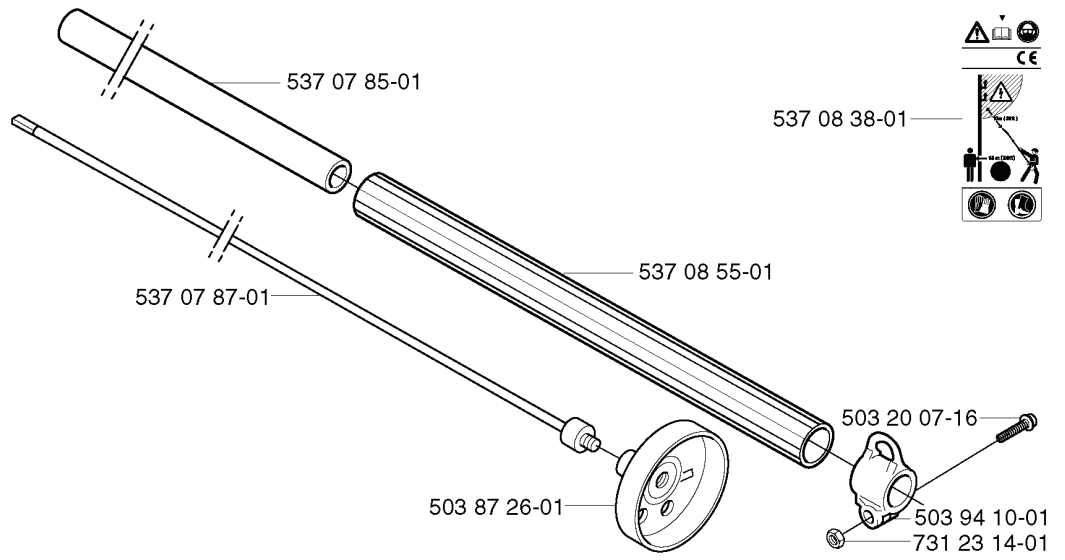

B 323P4, 325P4x