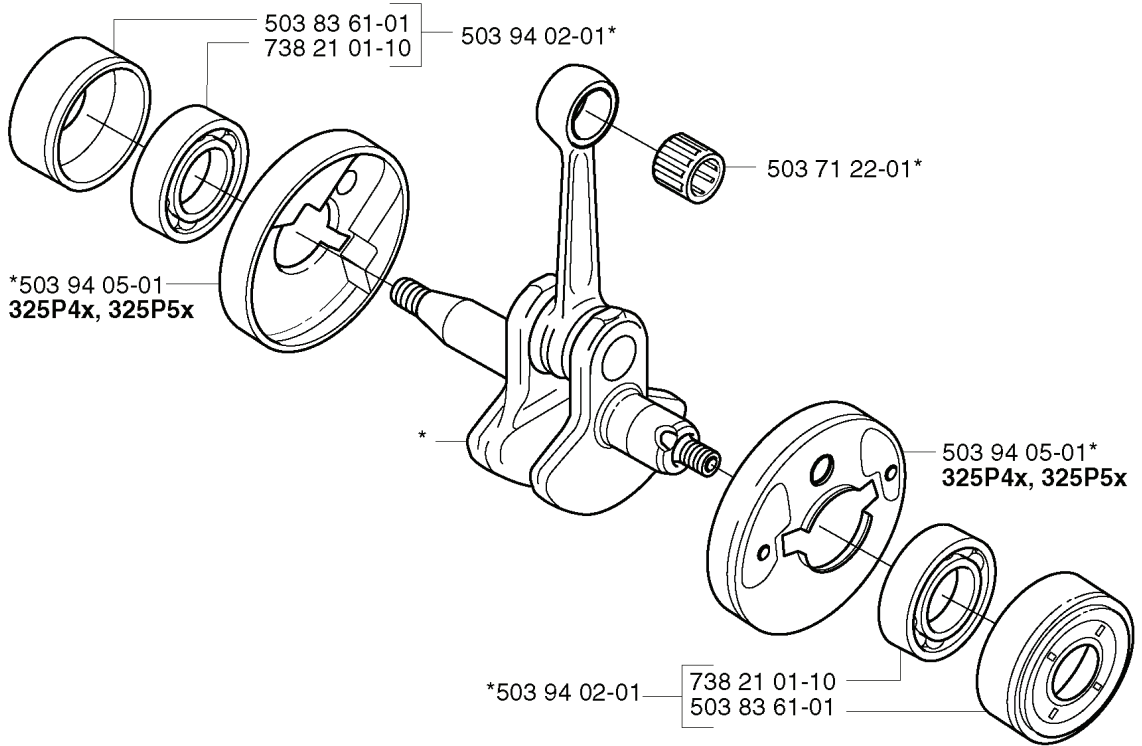

**B** 323P4, 325P4x

---

REF.	PART NO.	DESCRIPTION	REMARK	QTY.	KIT
537 07 85-01	537078501	TUBE		1	
537 07 87-01	537078701	DRIVE SHAFT		1	
503 87 26-01	503872601	CLUTCH DRUM ASSY		1	
537 08 55-01	537085501	HANDLE		1	
537 08 38-01	537083801	LABEL		1	
503 20 07-16	503200716	SCREW IHSCFM		1	
503 94 10-01	503941001	HOOK		1	
731 23 14-01	731231401	HEXAGON NUT		1	

\*compl 503 85 24-74

---

REF.	PART NO.	DESCRIPTION	REMARK	QTY.	KIT
503 85 24-74	503852474	CRANKSHAFT ASSY		1	
503 94 02-01	503940201	BEARING CAGE		1	
503 71 22-01	503712201	BEARING		1	
503 94 05-01	503940501	CUP	325P4X, 325P5X	1	
738 21 01-10	738210110	BALL BEARING		1	
503 83 61-01	503836101	BEARING CAGE		1	