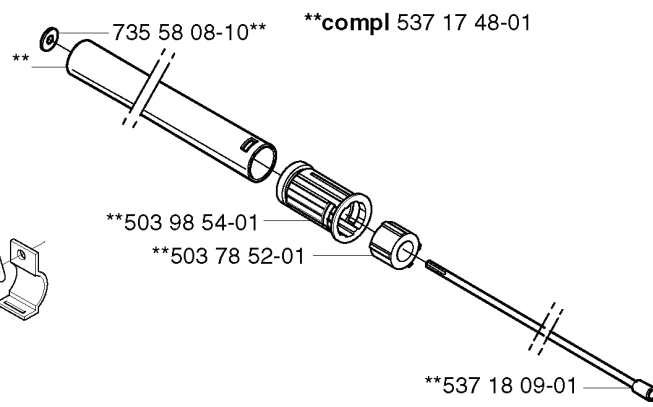

# C

REF.	PART NO.	DESCRIPTION	REMARK	QTY.	KIT
5039181-01	503918101	THROTTLE LEVER		1	
5038779-01	503877901	THROTTLE TRIGGER		1	
5039956-01	503995601	HANDLE HALF	323P4	1	
5039956-02	503995602	HANDLE HALF	325P4X, 325P5X	1	
7404206-00	740420600	O-RING		1	
5039614-01	503961401	ABSORBER		1	
5038780-01	503878001	THROTTLE LOCKOUT		1	
5370113-01	537011301	RECOIL SPRING		1	
5037182-01	503718201	SWITCH		1	
5039955-01	503995501	HANDLE HALF	323P4	1	
5039955-02	503995502	HANDLE HALF	325P4X, 325P5X	1	
5038785-01	503878501	SHORT CIRCUIT CABLE		1	
5370525-01	537052501	THROTTLE CABLE ASSY		1	
5039613-01	503961301	SCREW		1	
5032166-20	503216620	SCREW IH SCT		5	

**J**

\*\*compl 537 03 20-05

\*compl 537 03 94-01 325P4x, 325P5x  
\*compl 537 16 19-01 323P4

REF.	PART NO.	DESCRIPTION	REMARK	QTY.	KIT
537 03 20-05	537032005	PISTON		1	
537 01 41-01	537014101	GASKET		1	
503 28 90-41	503289041	PISTON RING		2	
503 71 22-01	503712201	BEARING		1	
537 01 32-75	537013275	PISTON		1	
737 44 08-00	737440800	CIRCLIP		2	
503 20 02-35	503200235	SCREW IHSCFM		4	
537 16 19-01	537161901	MUFFLER ASSY	323P4	1	
537 03 94-01	537039401	MUFFLER ASSY	325P4X, 325P5X	1	
503 20 29-50	503202950	SCREW IHSCFM		2	
503 87 17-01	503871701	SPARK ARRESTER SCREEN	325P4X, 325P5X	1	
537 15 99-01	537159901	SPARK ARRESTER SCREEN	323P4	1	

**Saw Attachment**

\*compl 501 78 33-01

\*503 21 83-16

---

REF.	PART NO.	DESCRIPTION	REMARK	QTY.	KIT
5017833-01	501783301	SUSPENSION BAIL		1	
5032183-16	503218316	SCREW		1	
5037852-01	503785201	SUPPORTING BEARING		1	
5039854-01	503985401	BEARING CAGE		1	
7355808-10	735580810	LOCKWASHER		1	
5371748-01	537174801	TUBE		1	
5371809-01	537180901	DRIVE SHAFT		1	
5371984-01	537198401	LABEL		1	