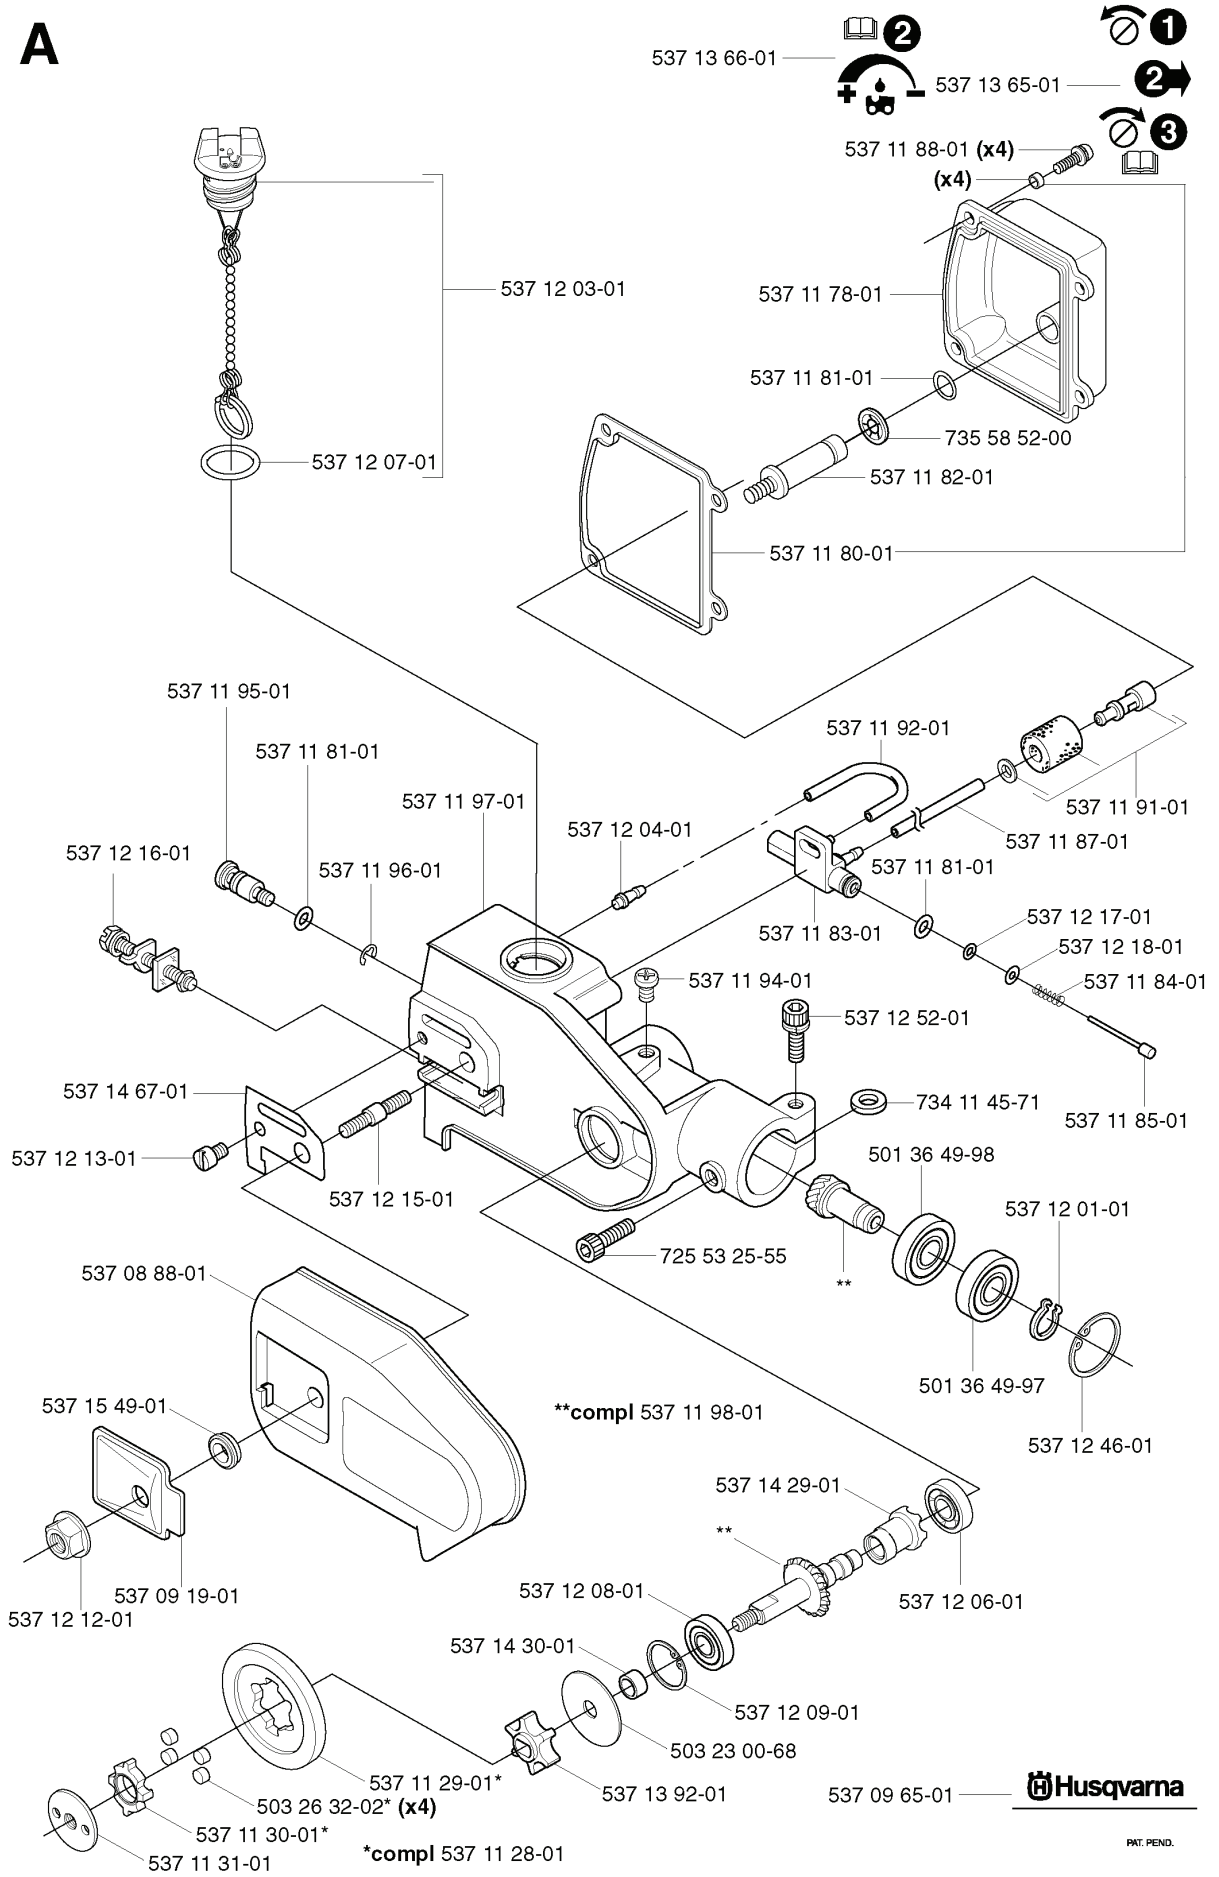

# **SPARE PARTS LIST**

**A**

REF.	PART NO.	DESCRIPTION	REMARK	QTY.	KIT
537 12 03-01	537120301	TANK CAP ASSY		1	
537 12 07-01	537120701	O-RING		1	
537 11 95-01	537119501	ADJUSTER		1	
537 12 16-01	537121601	CHAIN TENSIONER		1	
537 14 67-01	537146701	CHAIN GUIDE PLATE		1	
537 12 13-01	537121301	PEN		1	
537 08 88-01	537088801	COVER		1	
537 15 49-01	537154901	BUSHING		1	
537 09 19-01	537091901	SPRING		1	
537 12 12-01	537121201	NUT		1	
503 26 32-02	503263202	O-RING		4	
537 11 30-01	537113001	DAMPER		1	
537 11 31-01	537113101	DAMPER		1	
537 11 28-01	537112801	DAMPING PIECE		1	
537 11 29-01	537112901	DAMPER		1	
537 14 30-01	537143001	SPACER		1	
537 12 08-01	537120801	BALL BEARING		1	
537 12 15-01	537121501	SCREW		1	
537 11 96-01	537119601	STOP		1	
537 11 97-01	537119701	HOUSING		1	
537 13 66-01	537136601	LABEL		1	
537 13 65-01	537136501	LABEL		1	
537 11 88-01	537118801	SCREW		4	
537 11 78-01	537117801	HUB CAP		1	
537 11 81-01	537118101	O-RING		1	
735 58 52-00	735585200	WASHER		1	
537 11 82-01	537118201	SCREW		1	
537 11 80-01	537118001	GASKET KIT		1	
537 12 04-01	537120401	BANJO		1	
537 11 94-01	537119401	SCREW		1	
725 53 25-55	725532555	SCREW IHSCM		1	
537 11 98-01	537119801	PISTON		1	
537 14 29-01	537142901	ECCENTRIC		1	
537 12 09-01	537120901	STOP		1	
503 23 00-68	503230068	WASHER		1	
537 13 92-01	537139201	RIM SPROCKET		1	
537 09 65-01	537096501	LABEL		1	
537 12 06-01	537120601	BALL BEARING		1	
537 12 46-01	537124601	CIRCLIP		1	
501 36 49-97	501364997	BEARING		1	
501 36 49-98	501364998	BEARING		1	

---

REF.	PART NO.	DESCRIPTION	REMARK	QTY.	KIT
734 11 45-71	734114571	WASHER		1	
537 12 52-01	537125201	SCREW		1	
537 11 83-01	537118301	OIL PUMP ASSY		1	
537 11 92-01	537119201	FUEL HOSE		1	
537 11 91-01	537119101	FILTER		1	
537 11 87-01	537118701	FUEL HOSE		1	
537 12 17-01	537121701	O-RING		1	
537 12 18-01	537121801	WASHER		1	
537 11 84-01	537118401	SPRING		1	
537 11 85-01	537118501	PUMP PISTON		1	
537 12 01-01	537120101	STOP		1	