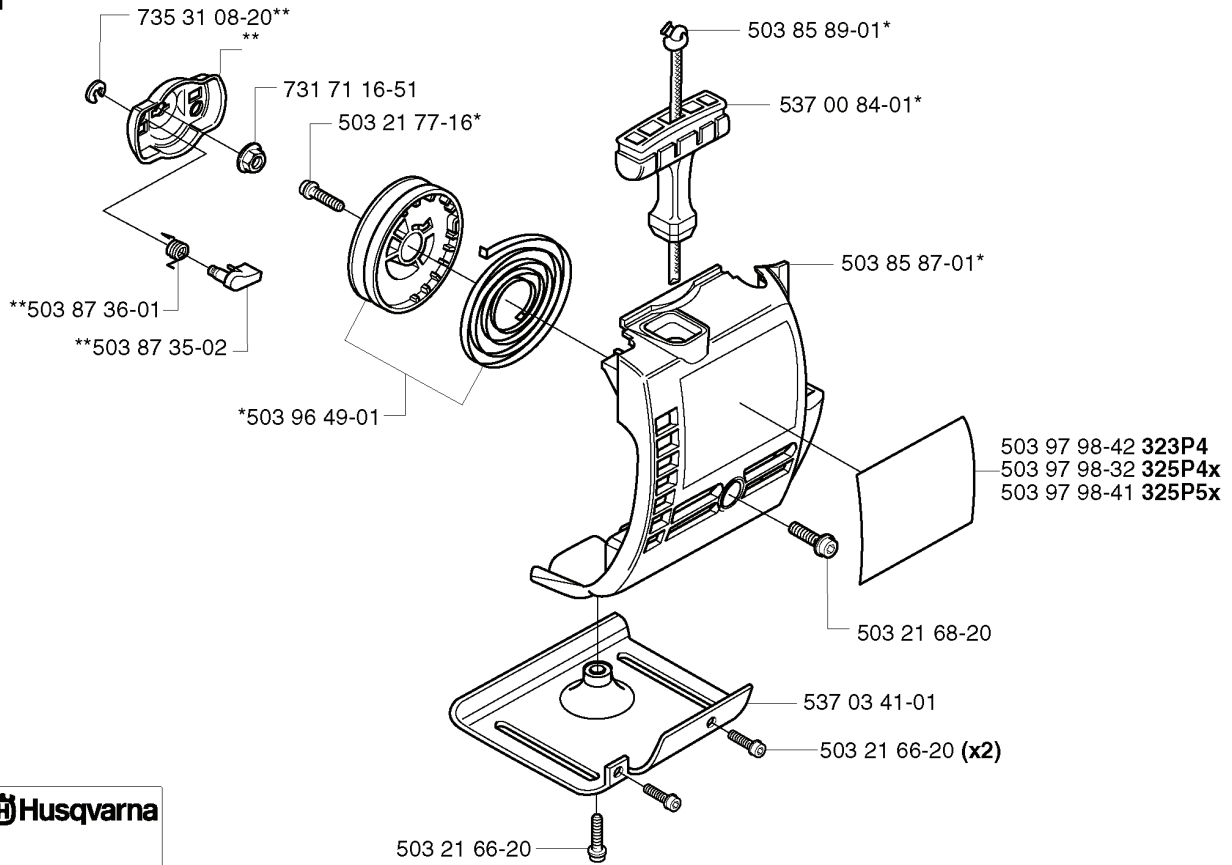

F

**compl 503 87 33-02

*compl 503 85 28-01

Husqvarna

323P4

PAT. PEND.

503 97 98-42 **323P4**

Husqvarna

E-tech

325P4

PAT. PEND.

X-SERIES

503 97 98-32 **325P4x**

Husqvarna

E-tech

325P5

PAT. PEND.

X-SERIES

503 97 98-41 **325P5x**