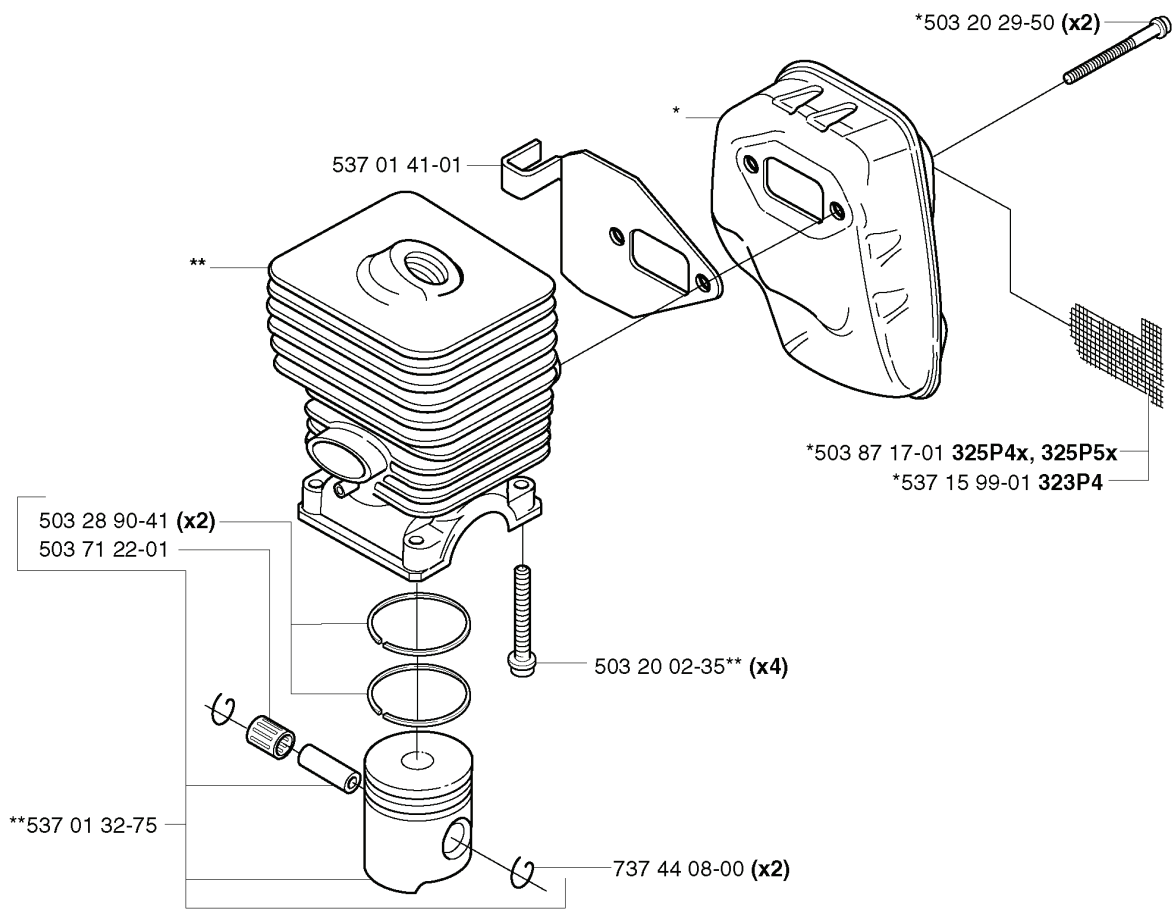

J

**compl 537 03 20-05

*compl 537 03 94-01 325P4x, 325P5x
*compl 537 16 19-01 323P4