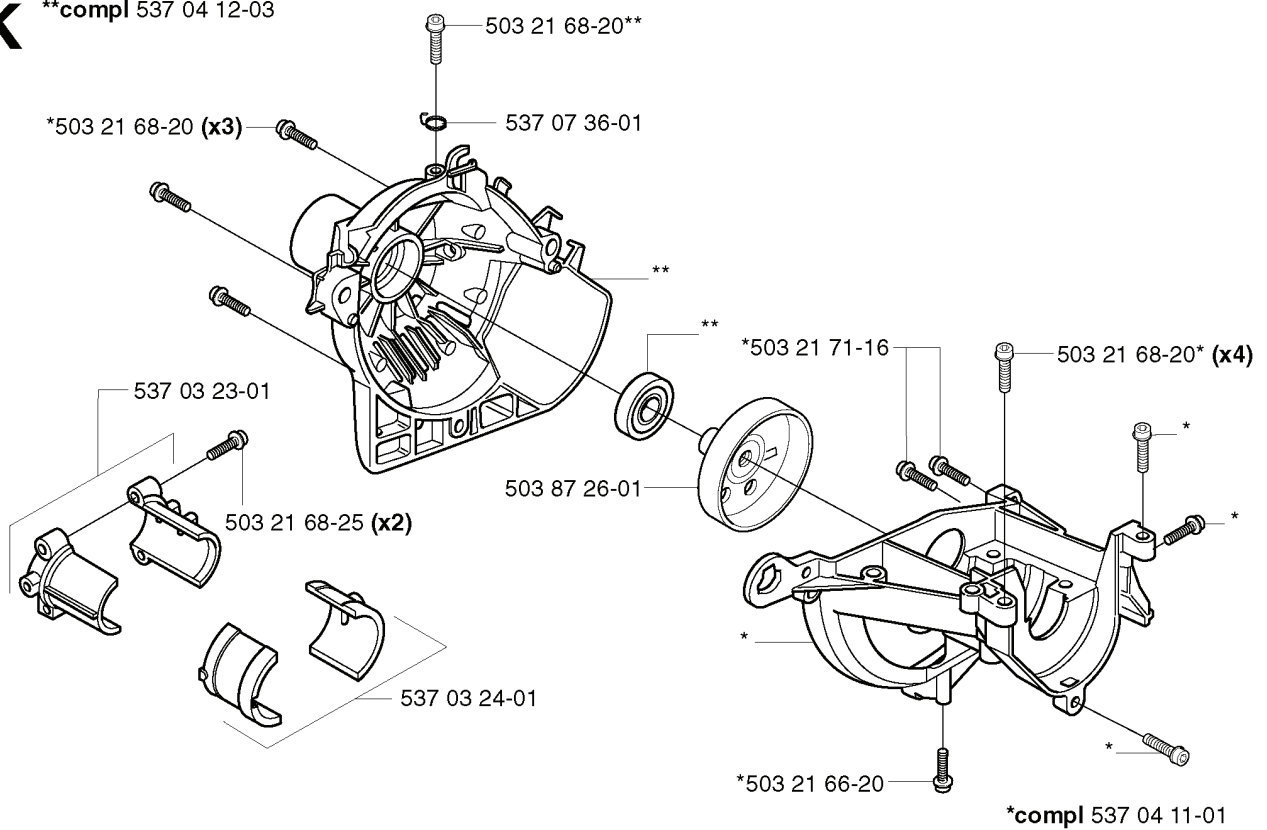

# **SPARE PARTS LIST**

**A**

REF.	PART NO.	DESCRIPTION	REMARK	QTY.	KIT
537 12 03-01	537120301	TANK CAP ASSY		1	
537 12 07-01	537120701	O-RING		1	
537 11 95-01	537119501	ADJUSTER		1	
537 12 16-01	537121601	CHAIN TENSIONER		1	
537 14 67-01	537146701	CHAIN GUIDE PLATE		1	
537 12 13-01	537121301	PEN		1	
537 08 88-01	537088801	COVER		1	
537 15 49-01	537154901	BUSHING		1	
537 09 19-01	537091901	SPRING		1	
537 12 12-01	537121201	NUT		1	
503 26 32-02	503263202	O-RING		4	
537 11 30-01	537113001	DAMPER		1	
537 11 31-01	537113101	DAMPER		1	
537 11 28-01	537112801	DAMPING PIECE		1	
537 11 29-01	537112901	DAMPER		1	
537 14 30-01	537143001	SPACER		1	
537 12 08-01	537120801	BALL BEARING		1	
537 12 15-01	537121501	SCREW		1	
537 11 96-01	537119601	STOP		1	
537 11 97-01	537119701	HOUSING		1	
537 13 66-01	537136601	LABEL		1	
537 13 65-01	537136501	LABEL		1	
537 11 88-01	537118801	SCREW		4	
537 11 78-01	537117801	HUB CAP		1	
537 11 81-01	537118101	O-RING		1	
735 58 52-00	735585200	WASHER		1	
537 11 82-01	537118201	SCREW		1	
537 11 80-01	537118001	GASKET KIT		1	
537 12 04-01	537120401	BANJO		1	
537 11 94-01	537119401	SCREW		1	
725 53 25-55	725532555	SCREW IHSCM		1	
537 11 98-01	537119801	PISTON		1	
537 14 29-01	537142901	ECCENTRIC		1	
537 12 09-01	537120901	STOP		1	
503 23 00-68	503230068	WASHER		1	
537 13 92-01	537139201	RIM SPROCKET		1	
537 09 65-01	537096501	LABEL		1	
537 12 06-01	537120601	BALL BEARING		1	
537 12 46-01	537124601	CIRCLIP		1	
501 36 49-97	501364997	BEARING		1	
501 36 49-98	501364998	BEARING		1	

**K** \*\*compl 537 04 12-03

---

REF.	PART NO.	DESCRIPTION	REMARK	QTY.	KIT
537 04 12-03	537041203	CLUTCH COVER		1	
537 03 23-01	537032301	CLAMPING SLEEVE ASSY		1	
503 21 68-25	503216825	SCREW IHSCFT		2	
537 03 24-01	537032401	INSULATOR		1	
503 87 26-01	503872601	CLUTCH DRUM ASSY		1	
537 07 36-01	537073601	SPRING		1	
503 21 68-20	503216820	SCREW IHSCFT		1	
503 21 71-16	503217116	SCREW IHSCFT		1	
503 21 66-20	503216620	SCREW IHSCFT		1	
537 04 11-01	537041101	CRANKCASE		1	