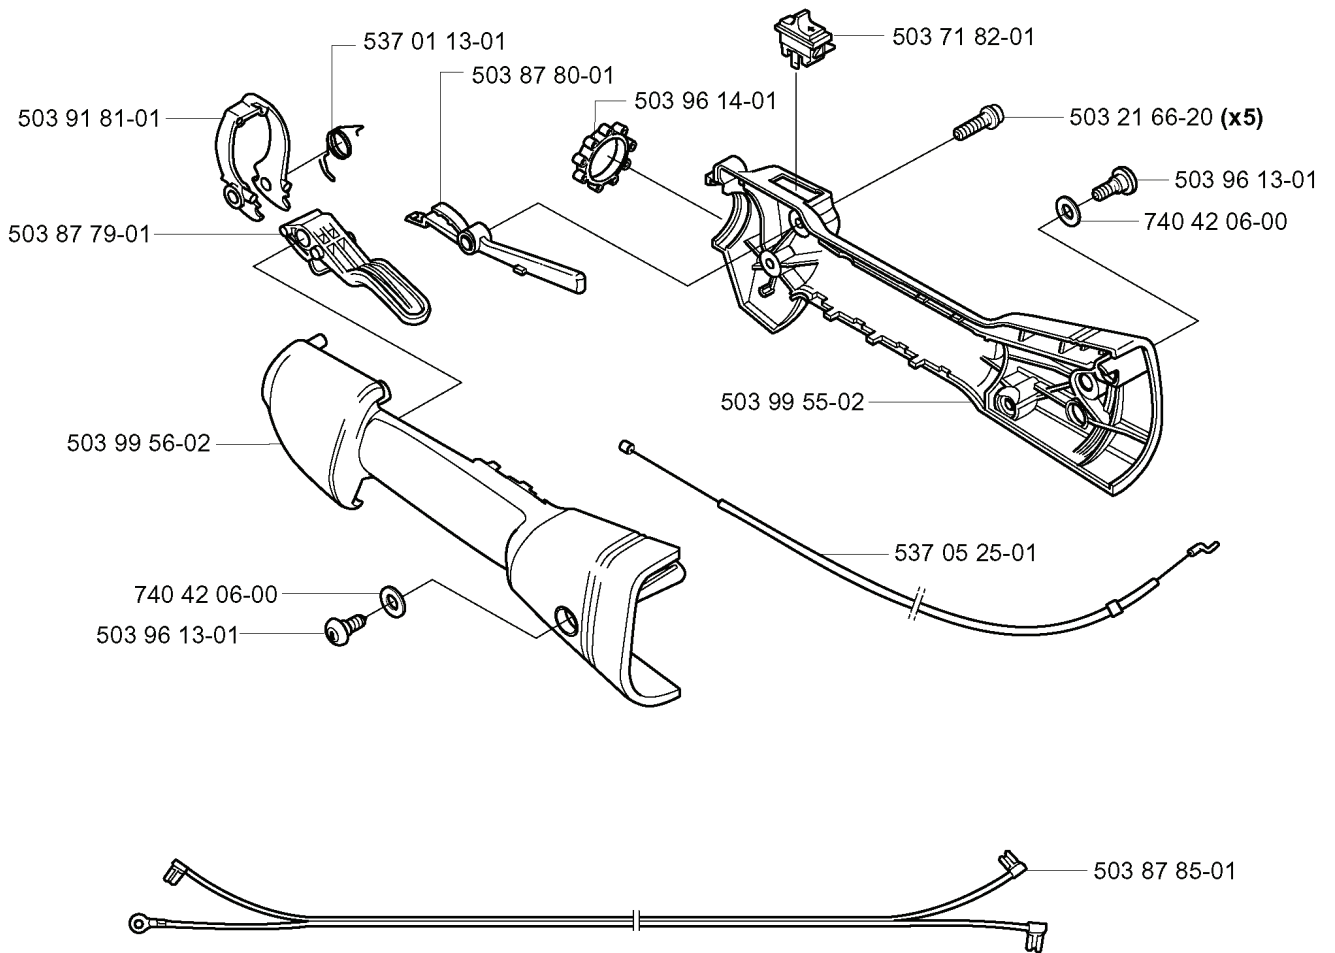

J

REF.	PART NO.	DESCRIPTION	REMARK	QTY.	KIT
537 04 58-01	537045801	COVER		1	
503 84 29-01	503842901	SCREW		2	
503 81 60-01	503816001	CLUTCH SPRING		1	
503 84 28-01	503842801	CLUTCH SHOE		2	
537 03 22-01	537032201	CLUTCH ASSY		1	
537 04 68-01	537046801	WASHER		1	
537 04 67-01	537046701	WASHER		1	
503 23 51-11	503235111	SPARK PLUG	NGK BPMR 7A	1	
501 48 54-02	501485402	SPARK PLUG CAP		1	
503 21 71-16	503217116	SCREW IH SCT		2	
731 71 16-51	731711651	HEXAGON NUT FLANGE		1	
503 87 28-01	503872801	FLYWHEEL		1	
537 04 23-01	537042301	IGNITION MODULE		1	

****compl 537 04 12-01**

***compl 537 04 11-01**

REF.	PART NO.	DESCRIPTION	REMARK	QTY.	KIT
537 04 12-01	537041201	CLUTCH COVER		1	
503 21 68-20	503216820	SCREW IHSCFT		3	
537 03 23-01	537032301	CLAMPING SLEEVE ASSY		1	
503 21 68-25	503216825	SCREW IHSCFT		2	
537 03 24-01	537032401	INSULATOR		1	
503 87 26-01	503872601	CLUTCH DRUM ASSY		1	
537 07 36-01	537073601	SPRING		1	
503 21 71-16	503217116	SCREW IHSCFT		1	
537 04 11-01	537041101	CRANKCASE		1	

D

REF.	PART NO.	DESCRIPTION	REMARK	QTY.	KIT
5039181-01	503918101	THROTTLE LEVER		1	
5038779-01	503877901	THROTTLE TRIGGER		1	
5039956-02	503995602	HANDLE HALF		1	
7404206-00	740420600	O-RING		1	
5038780-01	503878001	THROTTLE LOCKOUT		1	
5370113-01	537011301	RECOIL SPRING		1	
5039614-01	503961401	ABSORBER		1	
5039955-02	503995502	HANDLE HALF		1	
5038785-01	503878501	SHORT CIRCUIT CABLE		1	
5370525-01	537052501	THROTTLE CABLE ASSY		1	
5037182-01	503718201	SWITCH		1	
5032166-20	503216620	SCREW IHSCT		5	
5039613-01	503961301	SCREW		1	