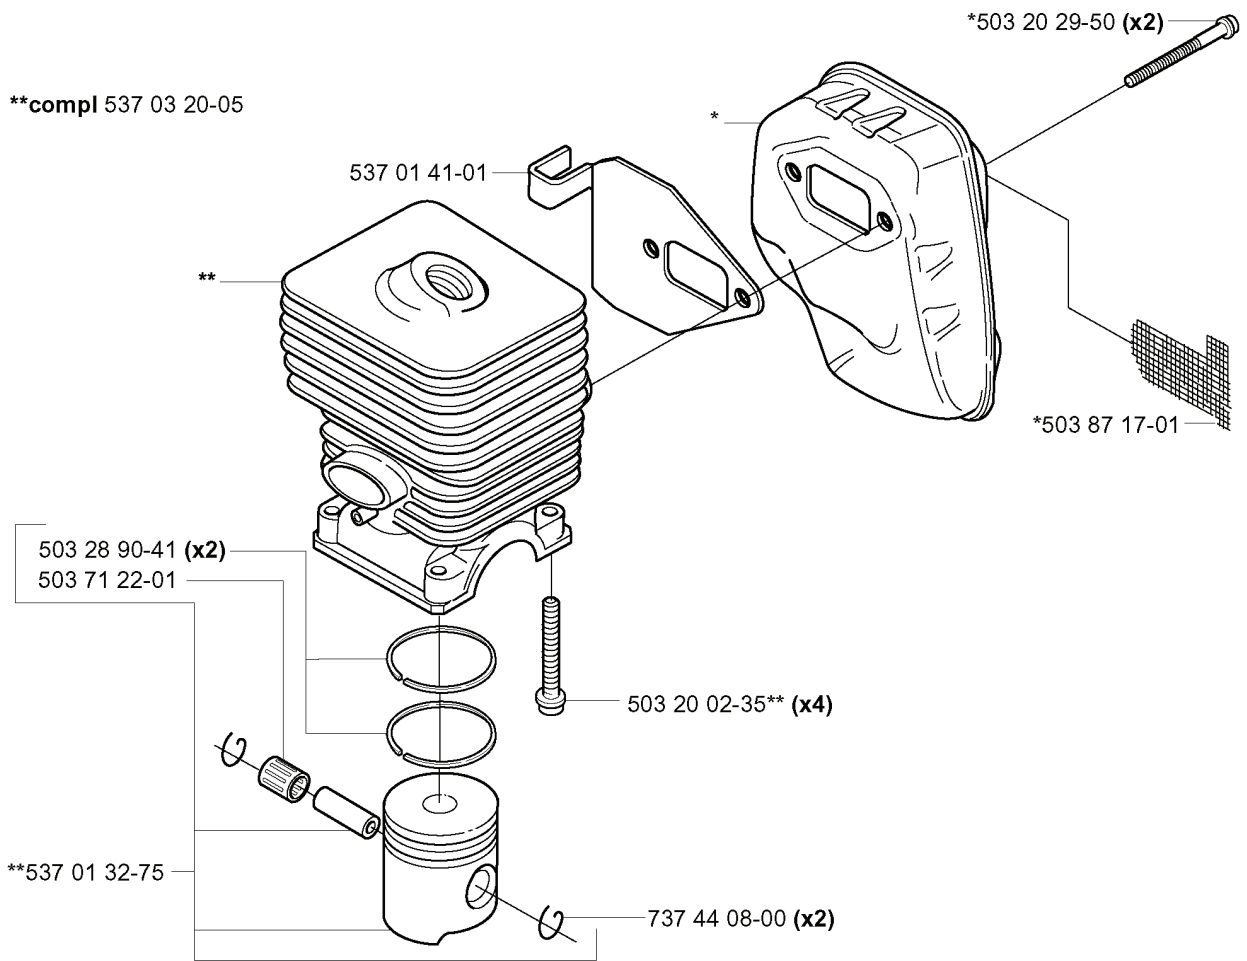

J

REF.	PART NO.	DESCRIPTION	REMARK	QTY.	KIT
537 04 58-01	537045801	COVER		1	
503 84 29-01	503842901	SCREW		2	
503 81 60-01	503816001	CLUTCH SPRING		1	
503 84 28-01	503842801	CLUTCH SHOE		2	
537 03 22-01	537032201	CLUTCH ASSY		1	
537 04 68-01	537046801	WASHER		1	
537 04 67-01	537046701	WASHER		1	
503 23 51-11	503235111	SPARK PLUG	NGK BPMR 7A	1	
501 48 54-02	501485402	SPARK PLUG CAP		1	
503 21 71-16	503217116	SCREW IH SCT		2	
731 71 16-51	731711651	HEXAGON NUT FLANGE		1	
503 87 28-01	503872801	FLYWHEEL		1	
537 04 23-01	537042301	IGNITION MODULE		1	

M

*compl 503 85 24-74

REF.	PART NO.	DESCRIPTION	REMARK	QTY.	KIT
503 85 24-74	503852474	CRANKSHAFT ASSY		1	
503 83 61-01	503836101	BEARING CAGE		1	
503 94 02-01	503940201	BEARING CAGE		1	
738 21 01-10	738210110	BALL BEARING		1	
503 94 05-01	503940501	CUP		1	
503 71 22-01	503712201	BEARING		1	

B

537 08 38-01

REF.	PART NO.	DESCRIPTION	REMARK	QTY.	KIT
537 07 85-01	537078501	TUBE		1	
537 07 87-01	537078701	DRIVE SHAFT		1	
537 08 38-01	537083801	LABEL		1	
503 87 26-01	503872601	CLUTCH DRUM ASSY		1	
537 08 55-01	537085501	HANDLE		1	
503 94 10-01	503941001	HOOK		1	
731 23 14-01	731231401	HEXAGON NUT		1	
503 20 07-16	503200716	SCREW IHSCFM		1	

K

***compl 537 03 94-01**

****compl 537 03 20-05**

REF.	PART NO.	DESCRIPTION	REMARK	QTY.	KIT
537 03 20-05	537032005	PISTON		1	
503 28 90-41	503289041	PISTON RING		2	
503 71 22-01	503712201	BEARING		1	
537 01 32-75	537013275	PISTON		1	
537 01 41-01	537014101	GASKET		1	
537 03 94-01	537039401	MUFFLER ASSY		1	
503 20 02-35	503200235	SCREW IHSCFM		4	
737 44 08-00	737440800	CIRCLIP		2	
503 87 17-01	503871701	SPARK ARRESTER SCREEN		1	
503 20 29-50	503202950	SCREW IHSCFM		2	