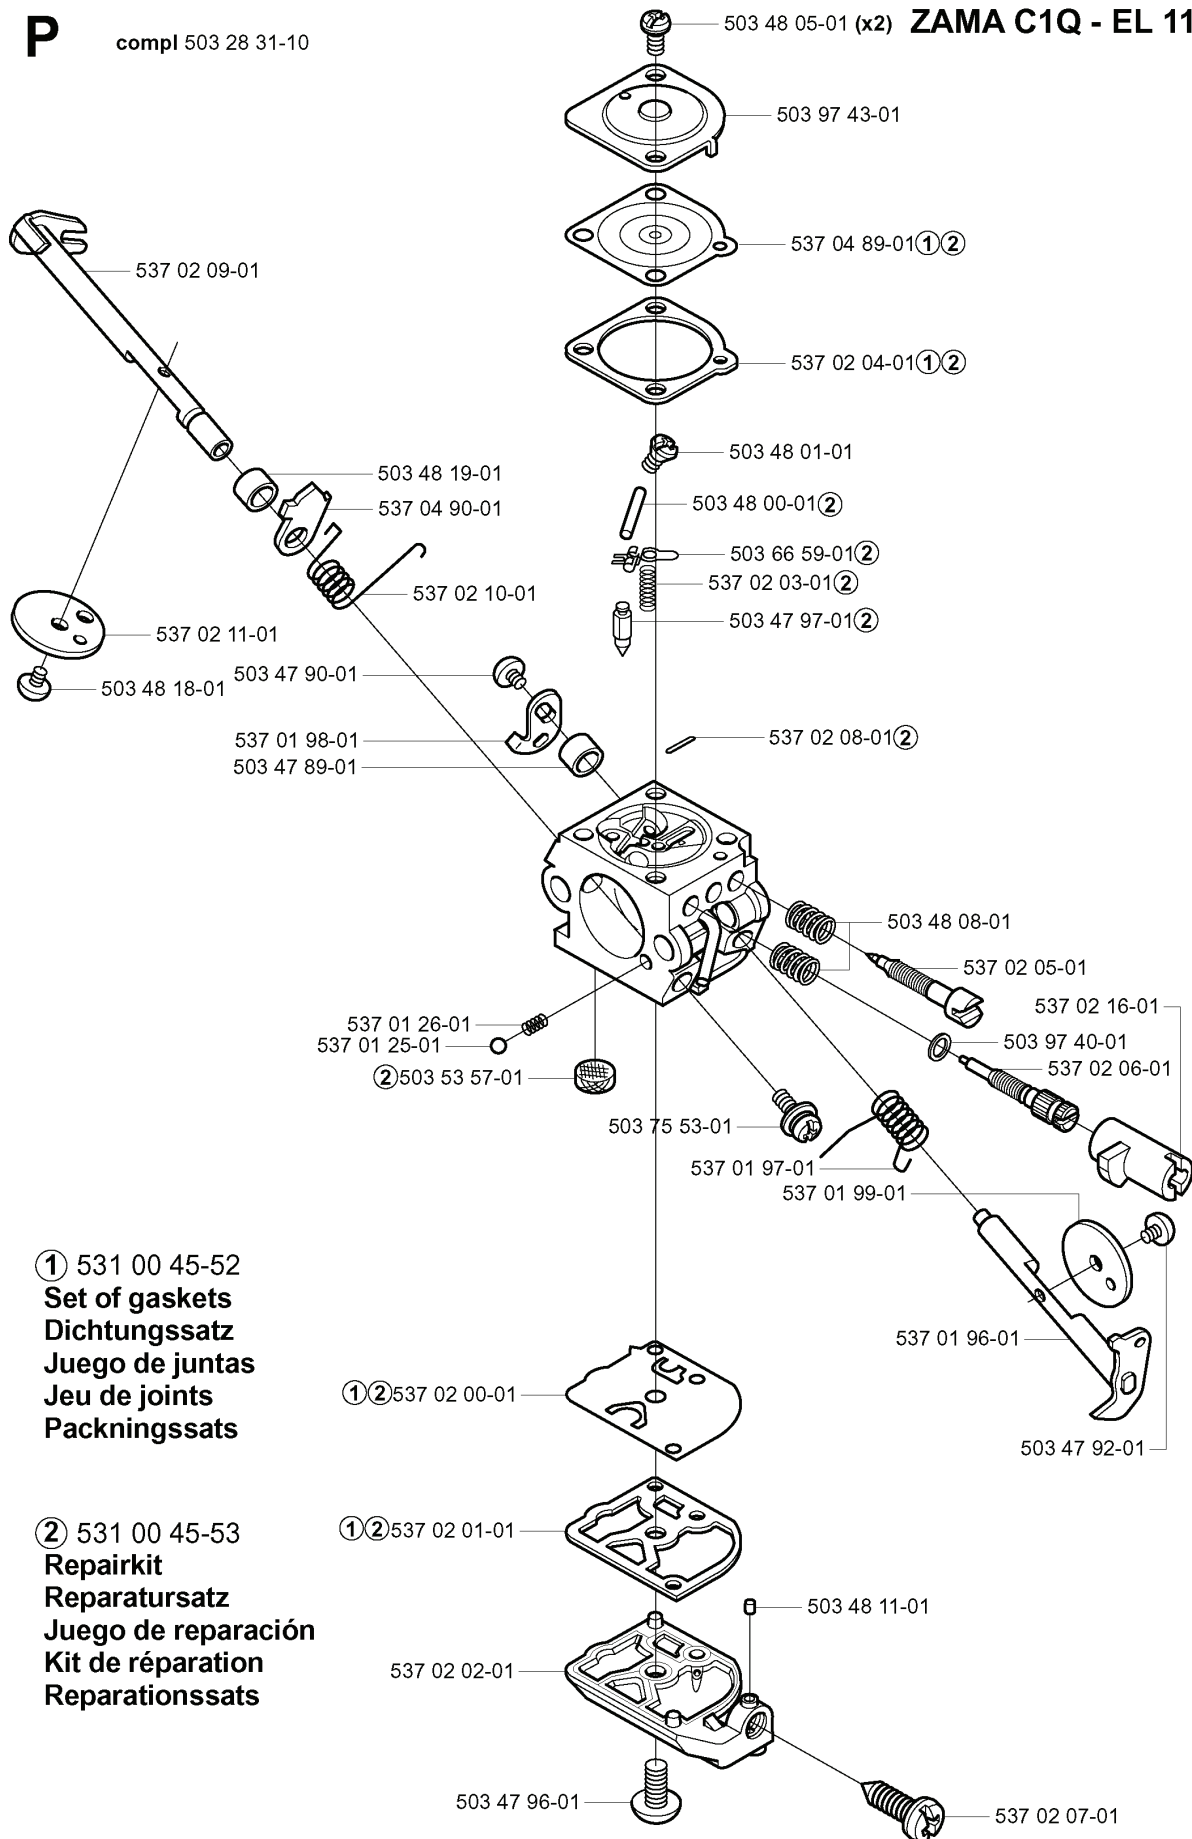

325P 4 X-SERIES, 20010500001-200105000

SPARE PARTS LIST

P

compl 503 28 31-10

ZAMA C1Q - EL 11

REF.	PART NO.	DESCRIPTION	REMARK	QTY.	KIT
503 28 31-10	503283110	CARBURETTOR		1	
537 02 09-01	537020901	SHAFT ASSY		1	
537 02 11-01	537021101	VALVE		1	
503 48 18-01	503481801	SCREW		1	
503 47 96-01	503479601	SCREW		1	
537 02 02-01	537020201	COVER		1	
537 02 01-01	537020101	GASKET	531 00 45-52 SET OF GASKETS 531 00 45-53 REPAIRKIT	1	
537 02 00-01	537020001	DIAPHRAGM PUMP	531 00 45-52 SET OF GASKETS 531 00 45-53 REPAIRKIT	1	
503 53 57-01	503535701	STRAINER	531 00 45-53 REPAIRKIT	1	
537 01 25-01	537012501	BALL		1	
537 01 26-01	537012601	SPRING		1	
503 47 89-01	503478901	COLLAR		1	
537 01 98-01	537019801	LEVER		1	
503 47 90-01	503479001	SCREW		1	
537 02 10-01	537021001	SPRING		1	
537 04 90-01	537049001	LEVER		1	
503 48 19-01	503481901	COLLAR		1	
503 48 05-01	503480501	SCREW		2	
503 97 43-01	503974301	COVER		1	
537 04 89-01	537048901	DIAPHRAGM	531 00 45-52 SET OF GASKETS 531 00 45-53 REPAIRKIT	1	
537 02 04-01	537020401	GASKET	531 00 45-52 SET OF GASKETS 531 00 45-53 REPAIRKIT	1	
503 48 01-01	503480101	SCREW		1	
503 48 00-01	503480001	PIN RETAINING SCREW	531 00 45-53 REPAIRKIT	1	
503 66 59-01	503665901	LEVER	531 00 45-53 REPAIRKIT	1	
537 02 03-01	537020301	SPRING	531 00 45-53 REPAIRKIT	1	
503 47 97-01	503479701	VALVE	531 00 45-53 REPAIRKIT	1	
537 02 08-01	537020801	PLUG	531 00 45-53 REPAIRKIT	1	
503 75 53-01	503755301	SCREW		1	
537 01 97-01	537019701	SPRING		1	
537 01 99-01	537019901	VALVE		1	
503 48 11-01	503481101	PIECE		1	
537 02 07-01	537020701	SCREW		1	
503 47 92-01	503479201	SCREW		1	
537 01 96-01	537019601	SHAFT ASSY		1	
537 02 06-01	537020601	SCREW		1	
503 97 40-01	503974001	WASHER		1	
537 02 16-01	537021601	LIMITER CAP		1	
537 02 05-01	537020501	SCREW		1	
503 48 08-01	503480801	SPRING		1	