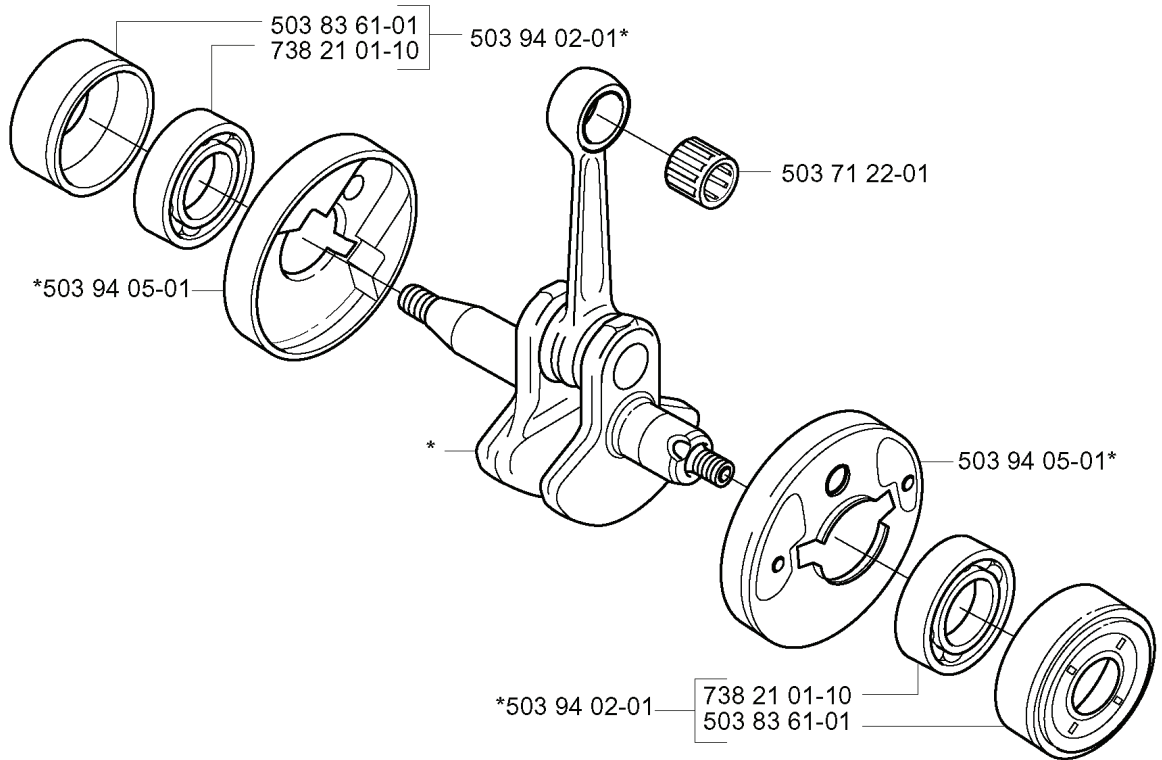

M

*compl 503 85 24-74