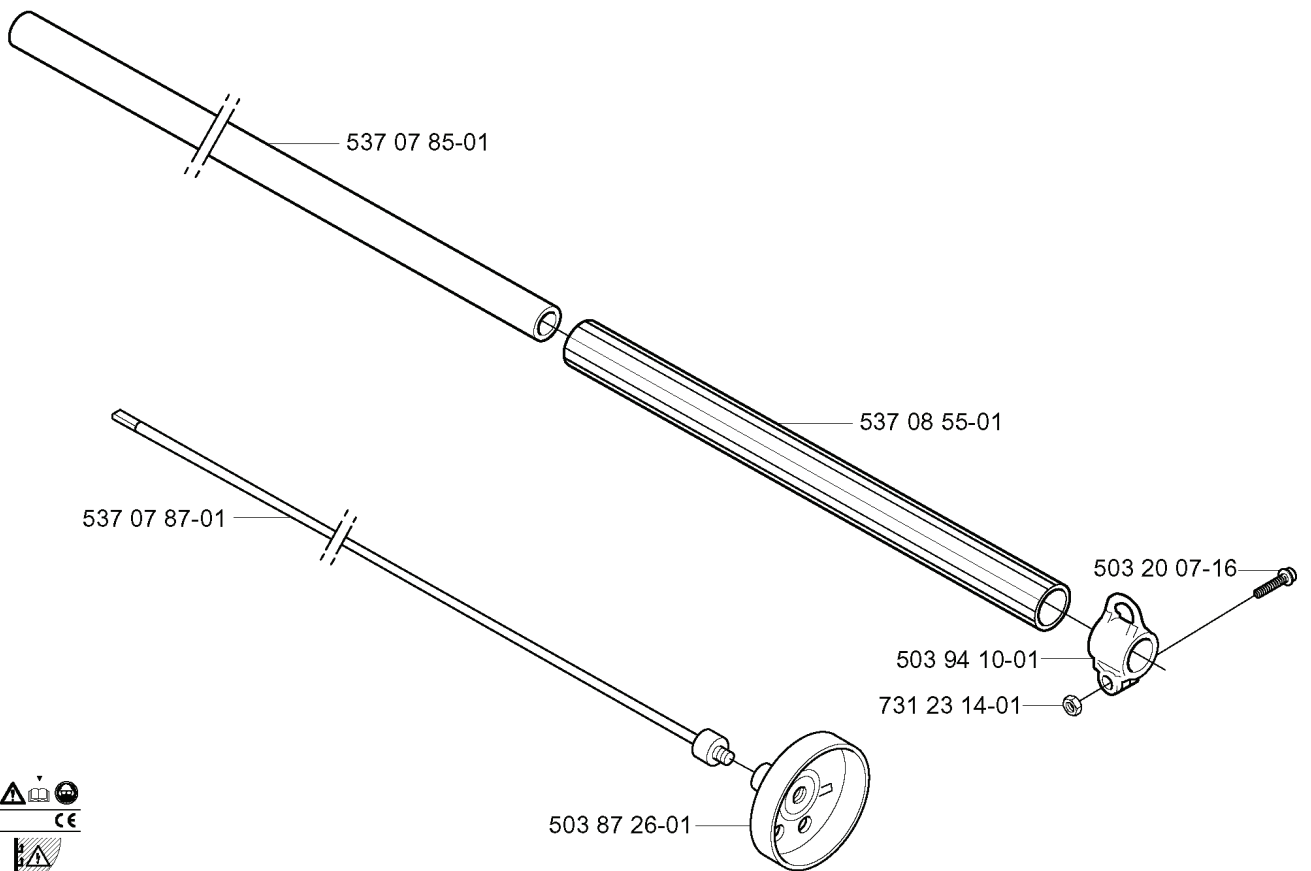

G

**compl 503 87 33-02

*compl 503 85 28-01

REF.	PART NO.	DESCRIPTION	REMARK	QTY.	KIT
503 87 33-02	503873302	BRIDGE		1	
735 31 08-20	735310820	E-CLIP		1	
503 87 36-01	503873601	SPRING		1	
503 87 35-02	503873502	STARTER PAWL		1	
503 21 66-20	503216620	SCREW IHSC T		3	
503 96 49-01	503964901	STARTER PULLEY		1	
503 21 77-16	503217716	SCREW IHSC T		1	
731 71 16-51	731711651	HEXAGON NUT FLANGE		1	
503 85 89-01	503858901	STARTER ROPE		1	
537 00 84-01	537008401	STARTER HANDLE		1	
503 85 87-01	503858701	STARTER HOUSING		1	
537 03 41-01	537034101	PROTECTIVE PLATE		1	
503 21 68-20	503216820	SCREW IHSC FT		1	
503 97 98-32	503979832	DECAL		1	
503 85 28-01	503852801	STARTER ASSY		1	

H *compl 537 06 86-02

REF.	PART NO.	DESCRIPTION	REMARK	QTY.	KIT
5370686-02	537068602	FUEL TANK		1	
5039366-01	503936601	PURGE		1	
5370424-01	537042401	FUEL HOSE		1	
5037358-01	503735801	BUSHING		2	
5039118-02	503911802	TANK CAP		1	
5039110-01	503911001	SUSPENSION		4	
5034432-01	503443201	FUEL FILTER		1	
5370511-01	537051101	HOSE CLAMP		1	
5035776-01	503577601	FUEL HOSE		1	

M

*compl 503 85 24-74

REF.	PART NO.	DESCRIPTION	REMARK	QTY.	KIT
503 85 24-74	503852474	CRANKSHAFT ASSY		1	
503 83 61-01	503836101	BEARING CAGE		1	
503 94 02-01	503940201	BEARING CAGE		1	
738 21 01-10	738210110	BALL BEARING		1	
503 94 05-01	503940501	CUP		1	
503 71 22-01	503712201	BEARING		1	

B

537 08 38-01

REF.	PART NO.	DESCRIPTION	REMARK	QTY.	KIT
537 07 85-01	537078501	TUBE		1	
537 07 87-01	537078701	DRIVE SHAFT		1	
537 08 38-01	537083801	LABEL		1	
503 87 26-01	503872601	CLUTCH DRUM ASSY		1	
537 08 55-01	537085501	HANDLE		1	
503 94 10-01	503941001	HOOK		1	
731 23 14-01	731231401	HEXAGON NUT		1	
503 20 07-16	503200716	SCREW IHSCFM		1	