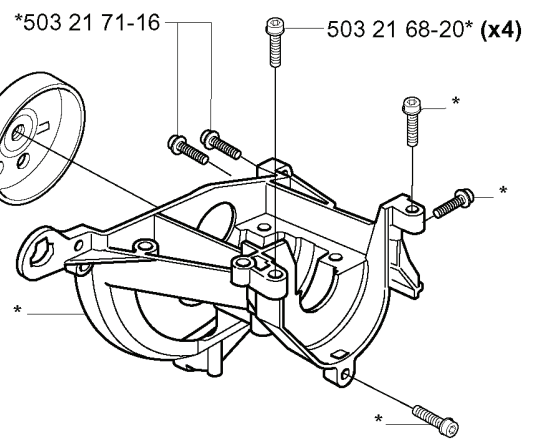

J

REF.	PART NO.	DESCRIPTION	REMARK	QTY.	KIT
537 04 58-01	537045801	COVER		1	
503 84 29-01	503842901	SCREW		2	
503 81 60-01	503816001	CLUTCH SPRING		1	
503 84 28-01	503842801	CLUTCH SHOE		2	
537 03 22-01	537032201	CLUTCH ASSY		1	
537 04 68-01	537046801	WASHER		1	
537 04 67-01	537046701	WASHER		1	
503 23 51-11	503235111	SPARK PLUG	NGK BPMR 7A	1	
501 48 54-02	501485402	SPARK PLUG CAP		1	
503 21 71-16	503217116	SCREW IH SCT		2	
731 71 16-51	731711651	HEXAGON NUT FLANGE		1	
503 87 28-01	503872801	FLYWHEEL		1	
537 04 23-01	537042301	IGNITION MODULE		1	

F

REF.	PART NO.	DESCRIPTION	REMARK	QTY.	KIT
502 20 65-03	502206503	SCREW EHHM		1	
502 20 40-01	502204001	KNOB		1	
503 88 80-01	503888001	FILTER COVER		1	
503 88 81-01	503888101	AIR FILTER		1	
503 21 75-16	503217516	SCREW IHSCFT		1	
503 89 03-01	503890301	FILTER HOLDER		1	
503 88 79-01	503887901	HUB CAP		1	
503 21 75-50	503217550	SCREW IHSCFT		2	
731 23 14-01	731231401	HEXAGON NUT		1	
503 96 25-01	503962501	CHOKE CONTROL		1	
503 91 09-01	503910901	INSULATION WALL		1	
503 28 31-10	503283110	CARBURETTOR		1	
503 49 71-01	503497101	GASKET		1	
503 94 26-01	503942601	INLET PIPE		1	
503 22 65-04	503226504	SQUARE NUT		2	
503 20 03-25	503200325	SCREW IHSCFM		2	

****compl 537 04 12-01**

***compl 537 04 11-01**

REF.	PART NO.	DESCRIPTION	REMARK	QTY.	KIT
537 04 12-01	537041201	CLUTCH COVER		1	
503 21 68-20	503216820	SCREW IHSCFT		3	
537 03 23-01	537032301	CLAMPING SLEEVE ASSY		1	
503 21 68-25	503216825	SCREW IHSCFT		2	
537 03 24-01	537032401	INSULATOR		1	
503 87 26-01	503872601	CLUTCH DRUM ASSY		1	
537 07 36-01	537073601	SPRING		1	
503 21 71-16	503217116	SCREW IHSCFT		1	
537 04 11-01	537041101	CRANKCASE		1	