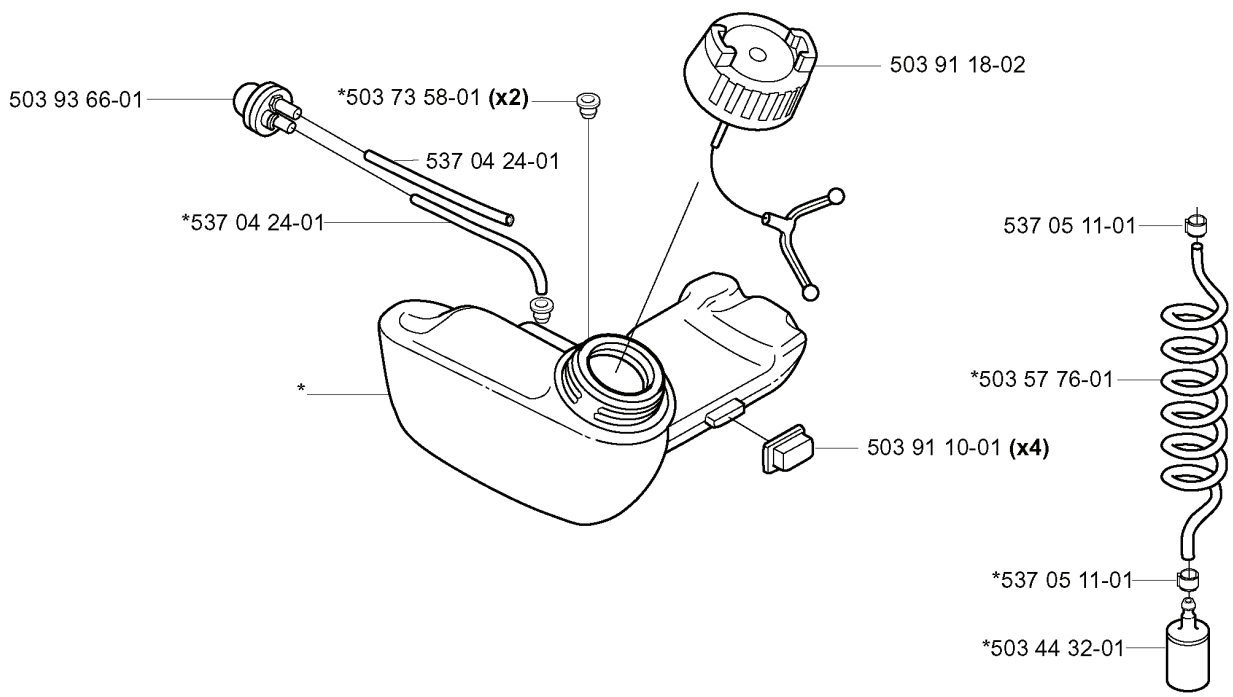

H *compl 537 06 86-02