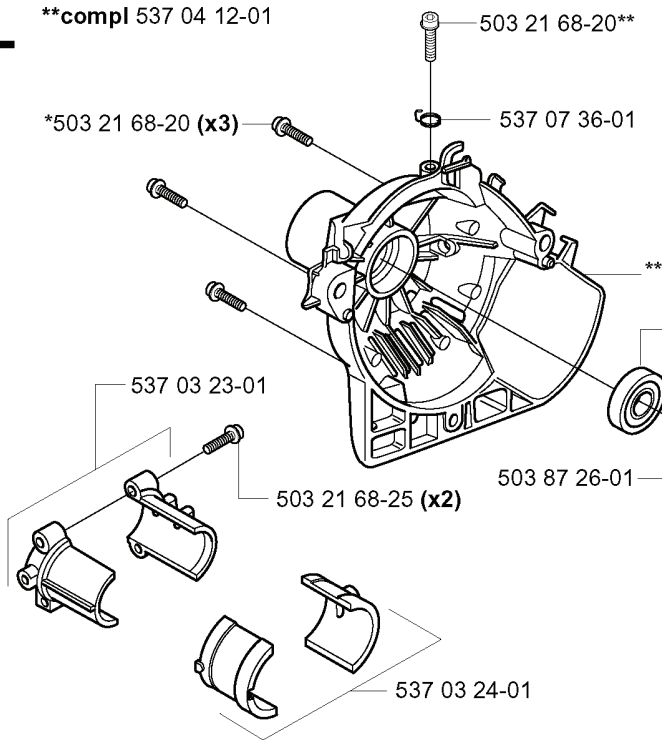

**compl 537 04 12-01