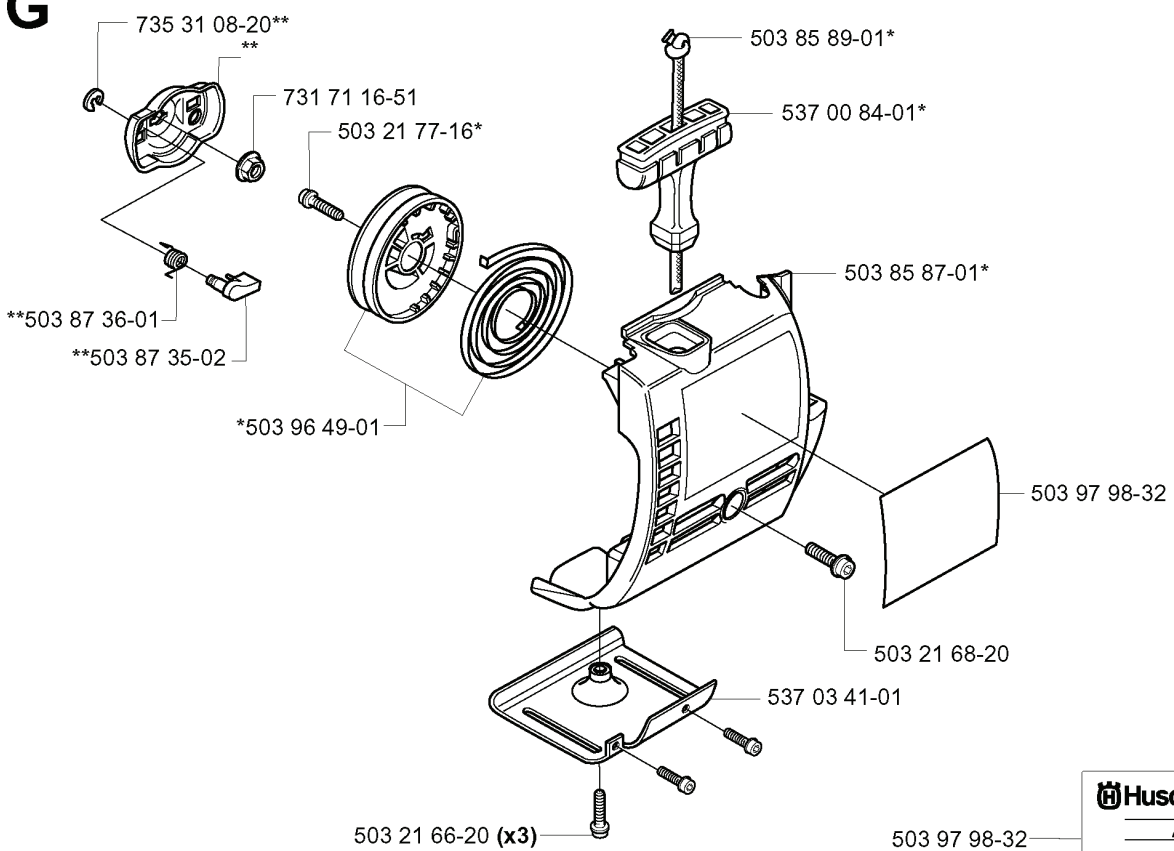

D

REF.	PART NO.	DESCRIPTION	REMARK	QTY.	KIT
5039181-01	503918101	THROTTLE LEVER		1	
5038779-01	503877901	THROTTLE TRIGGER		1	
5039956-02	503995602	HANDLE HALF		1	
7404206-00	740420600	O-RING		1	
5038780-01	503878001	THROTTLE LOCKOUT		1	
5370113-01	537011301	RECOIL SPRING		1	
5039614-01	503961401	ABSORBER		1	
5039955-02	503995502	HANDLE HALF		1	
5038785-01	503878501	SHORT CIRCUIT CABLE		1	
5370525-01	537052501	THROTTLE CABLE ASSY		1	
5037182-01	503718201	SWITCH		1	
5032166-20	503216620	SCREW IHSCT		5	
5039613-01	503961301	SCREW		1	

G

**compl 503 87 33-02

*compl 503 85 28-01

REF.	PART NO.	DESCRIPTION	REMARK	QTY.	KIT
503 87 33-02	503873302	BRIDGE		1	
735 31 08-20	735310820	E-CLIP		1	
503 87 36-01	503873601	SPRING		1	
503 87 35-02	503873502	STARTER PAWL		1	
503 21 66-20	503216620	SCREW IHSC T		3	
503 96 49-01	503964901	STARTER PULLEY		1	
503 21 77-16	503217716	SCREW IHSC T		1	
731 71 16-51	731711651	HEXAGON NUT FLANGE		1	
503 85 89-01	503858901	STARTER ROPE		1	
537 00 84-01	537008401	STARTER HANDLE		1	
503 85 87-01	503858701	STARTER HOUSING		1	
537 03 41-01	537034101	PROTECTIVE PLATE		1	
503 21 68-20	503216820	SCREW IHSC FT		1	
503 97 98-32	503979832	DECAL		1	
503 85 28-01	503852801	STARTER ASSY		1	

B

537 08 38-01

REF.	PART NO.	DESCRIPTION	REMARK	QTY.	KIT
537 07 85-01	537078501	TUBE		1	
537 07 87-01	537078701	DRIVE SHAFT		1	
537 08 38-01	537083801	LABEL		1	
503 87 26-01	503872601	CLUTCH DRUM ASSY		1	
537 08 55-01	537085501	HANDLE		1	
503 94 10-01	503941001	HOOK		1	
731 23 14-01	731231401	HEXAGON NUT		1	
503 20 07-16	503200716	SCREW IHSCFM		1	