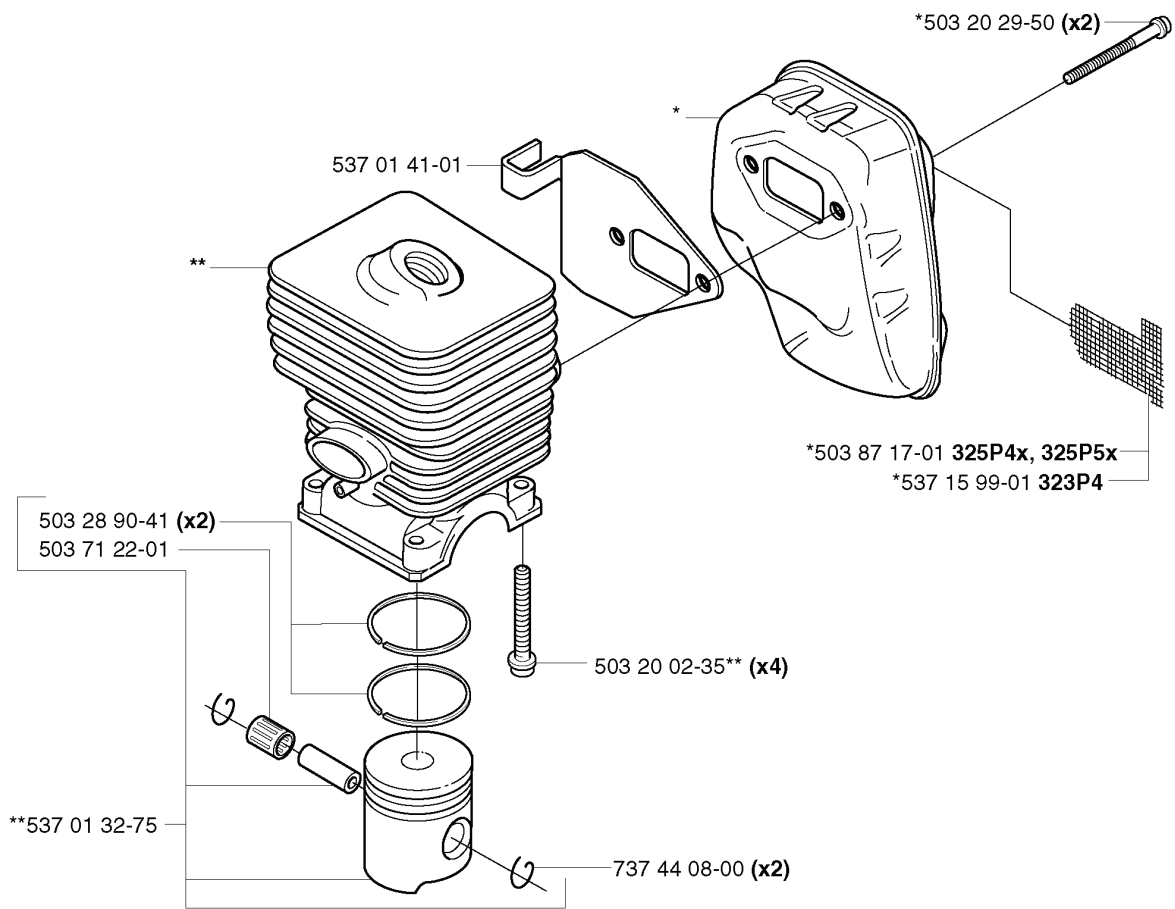

ERIES SAW ATTACHMENT, 20021800001-2

SPARE PARTS LIST

J

**compl 537 03 20-05

*compl 537 03 94-01 325P4x, 325P5x
*compl 537 16 19-01 323P4

REF.	PART NO.	DESCRIPTION	REMARK	QTY.	KIT
537 03 20-05	537032005	PISTON		1	
537 01 41-01	537014101	GASKET		1	
503 28 90-41	503289041	PISTON RING		2	
503 71 22-01	503712201	BEARING		1	
537 01 32-75	537013275	PISTON		1	
737 44 08-00	737440800	CIRCLIP		2	
503 20 02-35	503200235	SCREW IHSCFM		4	
537 16 19-01	537161901	MUFFLER ASSY	323P4	1	
537 03 94-01	537039401	MUFFLER ASSY	325P4X, 325P5X	1	
503 20 29-50	503202950	SCREW IHSCFM		2	
503 87 17-01	503871701	SPARK ARRESTER SCREEN	325P4X, 325P5X	1	
537 15 99-01	537159901	SPARK ARRESTER SCREEN	323P4	1	

B 323P4, 325P4x

REF.	PART NO.	DESCRIPTION	REMARK	QTY.	KIT
537 07 85-01	537078501	TUBE		1	
537 07 87-01	537078701	DRIVE SHAFT		1	
503 87 26-01	503872601	CLUTCH DRUM ASSY		1	
537 08 55-01	537085501	HANDLE		1	
537 08 38-01	537083801	LABEL		1	
503 20 07-16	503200716	SCREW IHSCFM		1	
503 94 10-01	503941001	HOOK		1	
731 23 14-01	731231401	HEXAGON NUT		1	