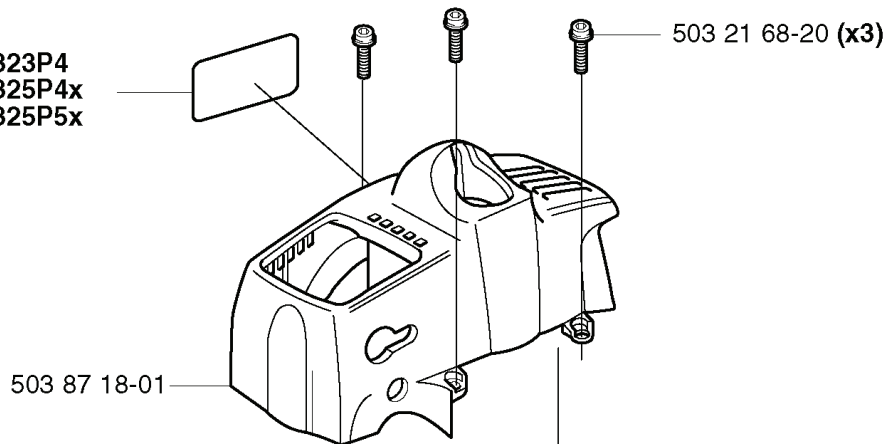

D

503 98 12-39 **323P4**
503 98 12-34 **325P4x**
503 98 12-38 **325P5x**

- **Husqvarna**
  325P5
  X-SERIES — 503 98 12-38 **325P5x**
- **Husqvarna**
  325P4
  X-SERIES — 503 98 12-34 **325P4x**
- **Husqvarna**
  323P4 — 503 98 12-39 **323P4**