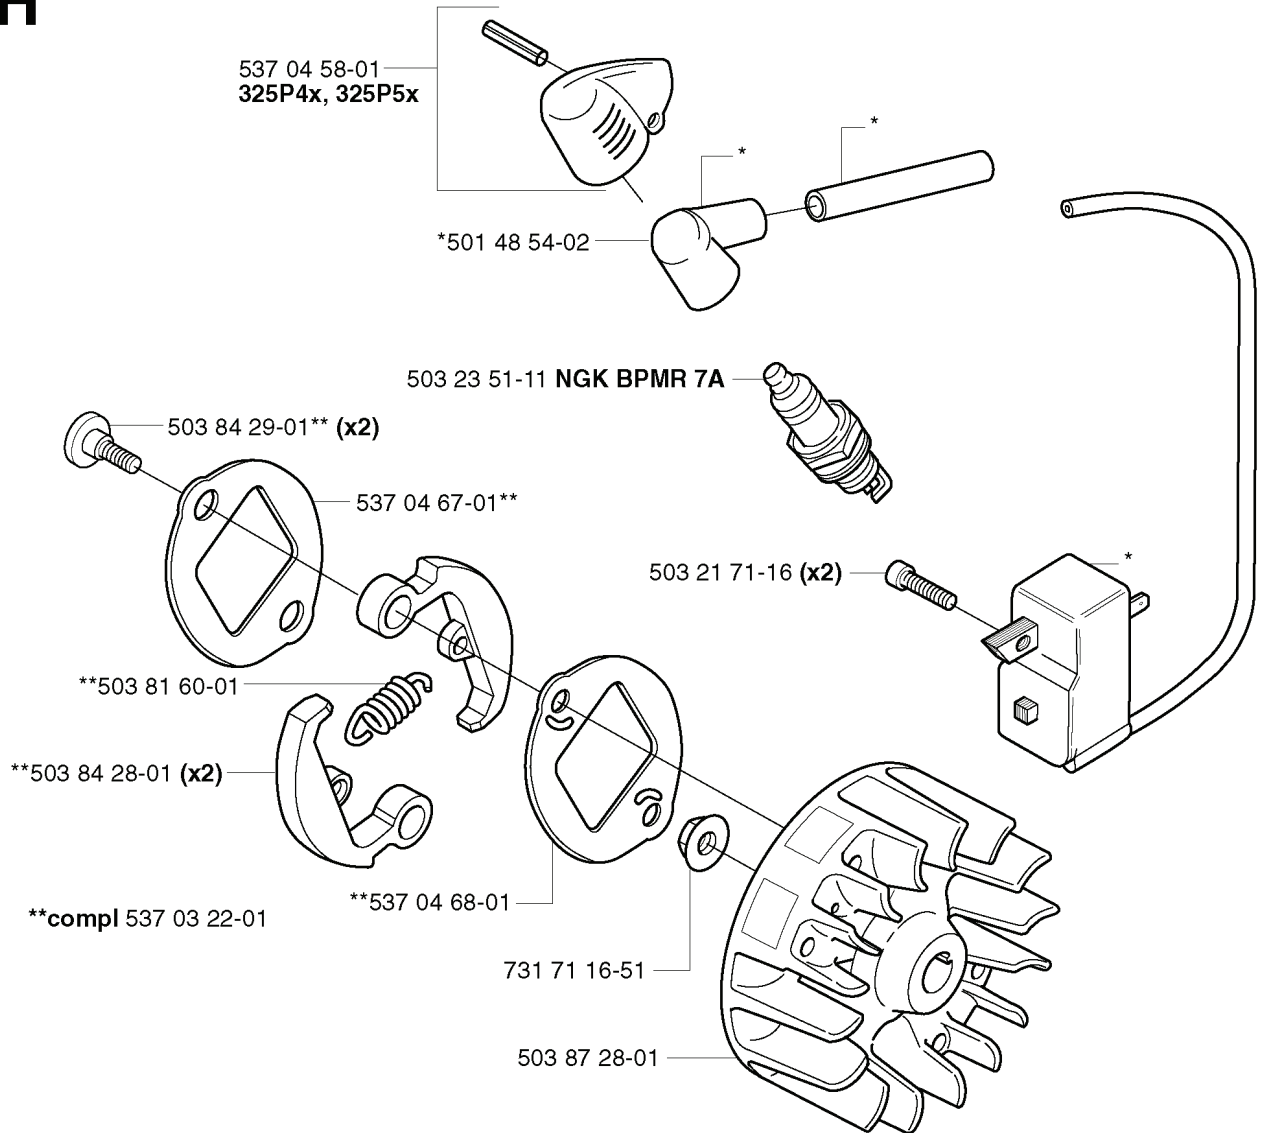

B 323P4, 325P4x

REF.	PART NO.	DESCRIPTION	REMARK	QTY.	KIT
537 07 85-01	537078501	TUBE		1	
537 07 87-01	537078701	DRIVE SHAFT		1	
503 87 26-01	503872601	CLUTCH DRUM ASSY		1	
537 08 55-01	537085501	HANDLE		1	
537 08 38-01	537083801	LABEL		1	
503 20 07-16	503200716	SCREW IHSCFM		1	
503 94 10-01	503941001	HOOK		1	
731 23 14-01	731231401	HEXAGON NUT		1	

C

REF.	PART NO.	DESCRIPTION	REMARK	QTY.	KIT
5039181-01	503918101	THROTTLE LEVER		1	
5038779-01	503877901	THROTTLE TRIGGER		1	
5039956-01	503995601	HANDLE HALF	323P4	1	
5039956-02	503995602	HANDLE HALF	325P4X, 325P5X	1	
5039613-01	503961301	SCREW		1	
5039614-01	503961401	ABSORBER		1	
5038780-01	503878001	THROTTLE LOCKOUT		1	
5370113-01	537011301	RECOIL SPRING		1	
5037182-01	503718201	SWITCH		1	
5039955-01	503995501	HANDLE HALF	323P4	1	
5039955-02	503995502	HANDLE HALF	325P4X, 325P5X	1	
5038785-01	503878501	SHORT CIRCUIT CABLE		1	
5370525-01	537052501	THROTTLE CABLE ASSY		1	
7404206-00	740420600	O-RING		1	
5032166-20	503216620	SCREW IH SCT		5	

*compl 503 85 24-74

REF.	PART NO.	DESCRIPTION	REMARK	QTY.	KIT
503 85 24-74	503852474	CRANKSHAFT ASSY		1	
503 94 05-01	503940501	CUP	325P4X, 325P5X	1	
503 94 02-01	503940201	BEARING CAGE		1	
503 71 22-01	503712201	BEARING		1	
738 21 01-10	738210110	BALL BEARING		1	
503 83 61-01	503836101	BEARING CAGE		1	

H

* compl 537 04 23-01

REF.	PART NO.	DESCRIPTION	REMARK	QTY.	KIT
537 04 58-01	537045801	COVER	325P4X, 325P5X	1	
503 84 29-01	503842901	SCREW		2	
503 81 60-01	503816001	CLUTCH SPRING		1	
503 84 28-01	503842801	CLUTCH SHOE		2	
537 03 22-01	537032201	CLUTCH ASSY		1	
503 87 28-01	503872801	FLYWHEEL		1	
731 71 16-51	731711651	HEXAGON NUT FLANGE		1	
537 04 68-01	537046801	WASHER		1	
537 04 67-01	537046701	WASHER		1	
503 23 51-11	503235111	SPARK PLUG	NGK BPMR 7A	1	
501 48 54-02	501485402	SPARK PLUG CAP		1	
503 21 71-16	503217116	SCREW IHSCT		2	
537 04 23-01	537042301	IGNITION MODULE		1	