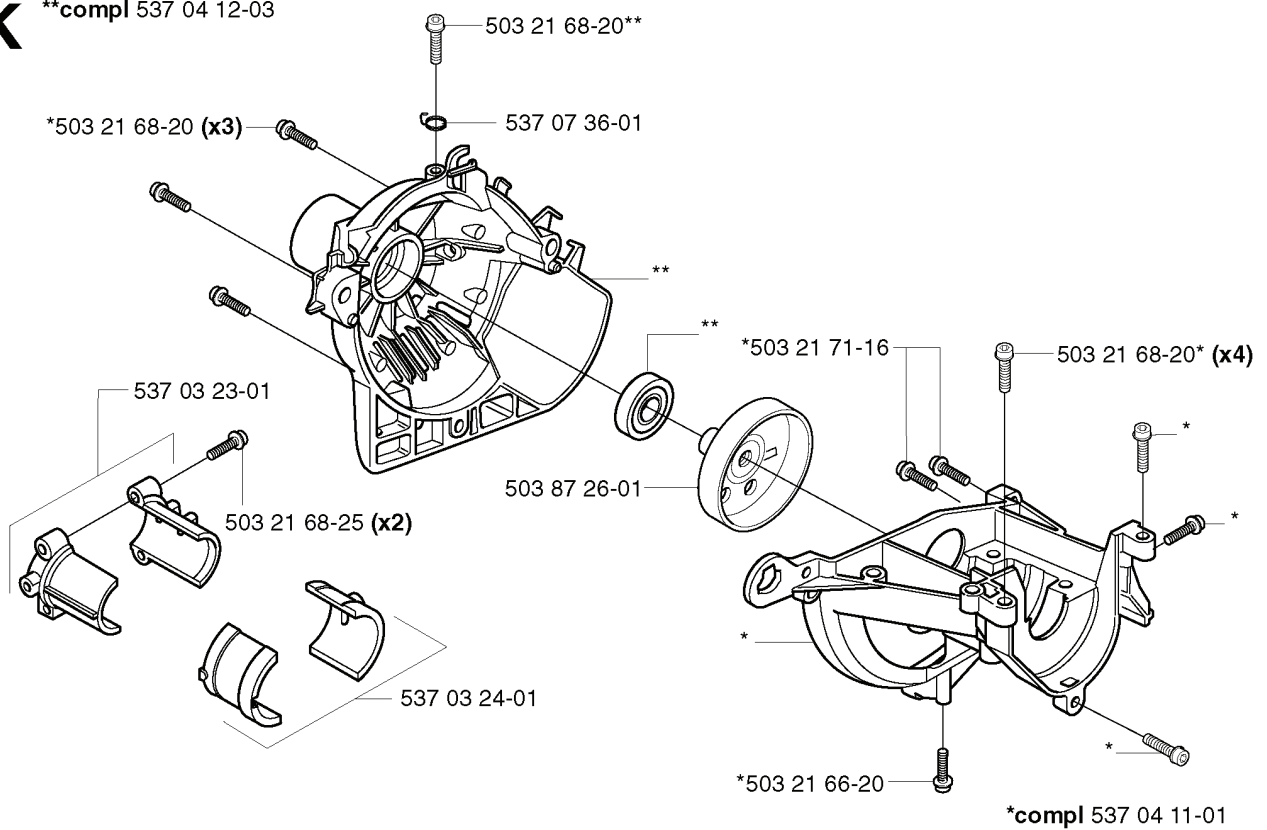

*compl 503 85 24-74

REF.	PART NO.	DESCRIPTION	REMARK	QTY.	KIT
503 85 24-74	503852474	CRANKSHAFT ASSY		1	
503 94 05-01	503940501	CUP	325P4X, 325P5X	1	
503 94 02-01	503940201	BEARING CAGE		1	
503 71 22-01	503712201	BEARING		1	
738 21 01-10	738210110	BALL BEARING		1	
503 83 61-01	503836101	BEARING CAGE		1	

H

* compl 537 04 23-01

REF.	PART NO.	DESCRIPTION	REMARK	QTY.	KIT
537 04 58-01	537045801	COVER	325P4X, 325P5X	1	
503 84 29-01	503842901	SCREW		2	
503 81 60-01	503816001	CLUTCH SPRING		1	
503 84 28-01	503842801	CLUTCH SHOE		2	
537 03 22-01	537032201	CLUTCH ASSY		1	
503 87 28-01	503872801	FLYWHEEL		1	
731 71 16-51	731711651	HEXAGON NUT FLANGE		1	
537 04 68-01	537046801	WASHER		1	
537 04 67-01	537046701	WASHER		1	
503 23 51-11	503235111	SPARK PLUG	NGK BPMR 7A	1	
501 48 54-02	501485402	SPARK PLUG CAP		1	
503 21 71-16	503217116	SCREW IHSCT		2	
537 04 23-01	537042301	IGNITION MODULE		1	

REF.	PART NO.	DESCRIPTION	REMARK	QTY.	KIT
503 98 12-39	503981239	LABEL	323P4	1	
503 98 12-38	503981238	LABEL	325P5X	1	
503 87 18-01	503871801	CYLINDER COVER		1	
503 98 12-34	503981234	LABEL	325P4X	1	
503 87 21-01	503872101	HEAT PROTECTOR		1	
503 21 68-20	503216820	SCREW IHSCFT		3	

K **compl 537 04 12-03

REF.	PART NO.	DESCRIPTION	REMARK	QTY.	KIT
537 04 12-03	537041203	CLUTCH COVER		1	
537 03 23-01	537032301	CLAMPING SLEEVE ASSY		1	
503 21 68-25	503216825	SCREW IHSCFT		2	
537 03 24-01	537032401	INSULATOR		1	
503 87 26-01	503872601	CLUTCH DRUM ASSY		1	
537 07 36-01	537073601	SPRING		1	
503 21 71-16	503217116	SCREW IHSCFT		1	
503 21 66-20	503216620	SCREW IHSCFT		1	
537 04 11-01	537041101	CRANKCASE		1	
503 21 68-20	503216820	SCREW IHSCFT		4	