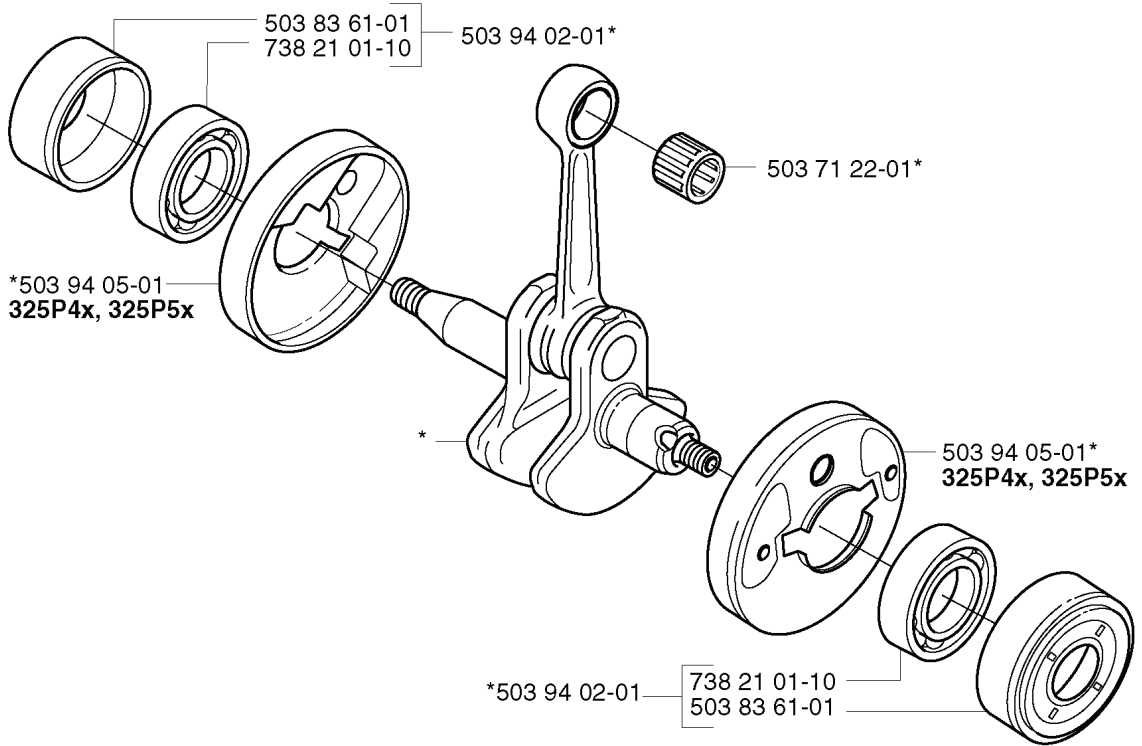

*compl 503 85 24-74