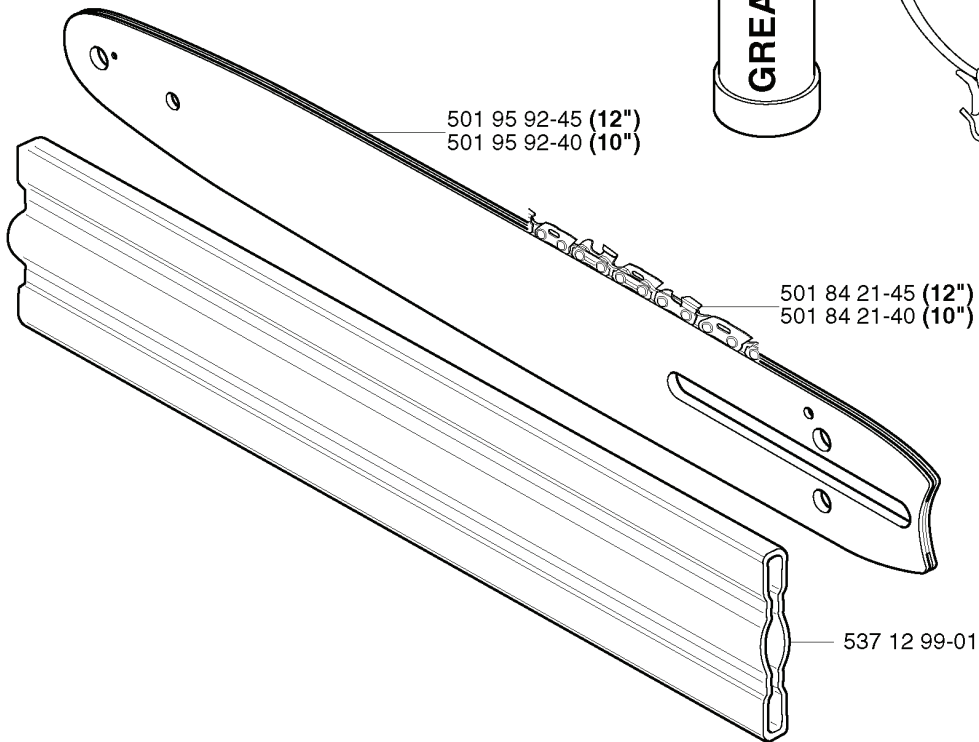

M Accessories
Zubehöre
Accessoires
Acessorios
Tillbehör

*compl 537 04 07-10

531 00 92-05