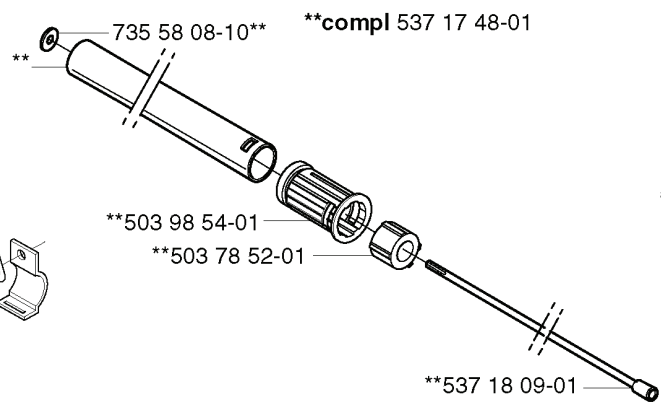

ERIES SAW ATTACHMENT, 20021800001-2

SPARE PARTS LIST

J

**compl 537 03 20-05

*compl 537 03 94-01 325P4x, 325P5x
*compl 537 16 19-01 323P4

REF.	PART NO.	DESCRIPTION	REMARK	QTY.	KIT
537 03 20-05	537032005	PISTON		1	
537 01 41-01	537014101	GASKET		1	
503 28 90-41	503289041	PISTON RING		2	
503 71 22-01	503712201	BEARING		1	
537 01 32-75	537013275	PISTON		1	
737 44 08-00	737440800	CIRCLIP		2	
503 20 02-35	503200235	SCREW IHSCFM		4	
537 16 19-01	537161901	MUFFLER ASSY	323P4	1	
537 03 94-01	537039401	MUFFLER ASSY	325P4X, 325P5X	1	
503 20 29-50	503202950	SCREW IHSCFM		2	
503 87 17-01	503871701	SPARK ARRESTER SCREEN	325P4X, 325P5X	1	
537 15 99-01	537159901	SPARK ARRESTER SCREEN	323P4	1	

Saw Attachment

*compl 501 78 33-01

*503 21 83-16

537 19 84-01

REF.	PART NO.	DESCRIPTION	REMARK	QTY.	KIT
5017833-01	501783301	SUSPENSION BAIL		1	
5032183-16	503218316	SCREW		1	
5037852-01	503785201	SUPPORTING BEARING		1	
5039854-01	503985401	BEARING CAGE		1	
7355808-10	735580810	LOCKWASHER		1	
5371748-01	537174801	TUBE		1	
5371809-01	537180901	DRIVE SHAFT		1	
5371984-01	537198401	LABEL		1	

B 323P4, 325P4x

REF.	PART NO.	DESCRIPTION	REMARK	QTY.	KIT
537 07 85-01	537078501	TUBE		1	
537 07 87-01	537078701	DRIVE SHAFT		1	
503 87 26-01	503872601	CLUTCH DRUM ASSY		1	
537 08 55-01	537085501	HANDLE		1	
537 08 38-01	537083801	LABEL		1	
503 20 07-16	503200716	SCREW IHSCFM		1	
503 94 10-01	503941001	HOOK		1	
731 23 14-01	731231401	HEXAGON NUT		1	