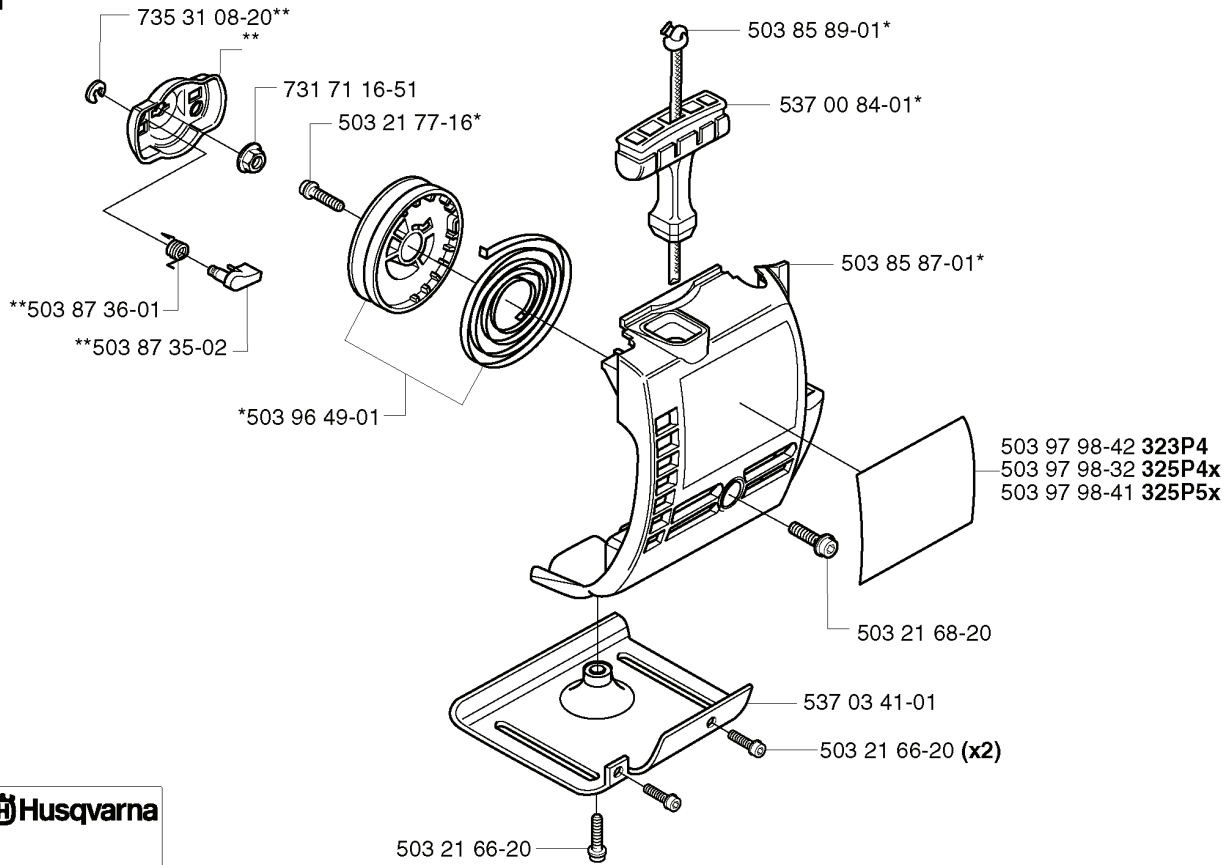

F

**compl 503 87 33-02

*compl 503 85 28-01

Husqvarna

323P4

PAT. PEND.

503 97 98-42 **323P4**

Husqvarna

E-tech

325P4

PAT. PEND.

X-SERIES

503 97 98-32 **325P4x**

Husqvarna

E-tech

325P5

PAT. PEND.

X-SERIES

503 97 98-41 **325P5x**