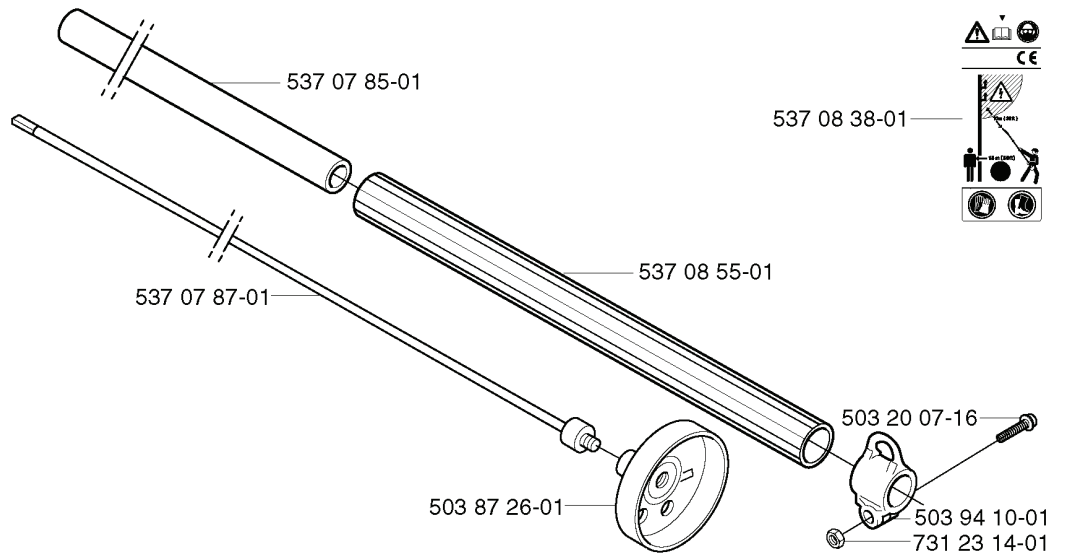

325P5x

537 08 38-01

REF.	PART NO.	DESCRIPTION	REMARK	QTY.	KIT
725 23 79-51	725237951	SCREW EHHM		1	
502 20 38-01	502203801	KNOB		1	
503 70 80-04	503708004	SLEEVE		1	
503 98 54-01	503985401	BEARING CAGE		1	
503 78 52-01	503785201	SUPPORTING BEARING		1	
735 58 08-10	735580810	LOCKWASHER		1	
537 17 48-01	537174801	TUBE		1	
537 18 10-01	537181001	DRIVE SHAFT		1	
537 18 09-01	537180901	DRIVE SHAFT		1	
725 23 72-71	725237271	SCREW EHHM		2	
503 20 07-10	503200710	SCREW IHSCFM		1	
503 71 54-01	503715401	LOCKING PLATE		1	
503 20 07-25	503200725	SCREW IHSCFM		2	
537 24 51-01	537245101	SPACER		1	
537 17 50-01	537175001	TUBE		1	
732 25 12-01	732251201	HEXAGON LOCKING NUT		2	
503 87 26-01	503872601	CLUTCH DRUM ASSY		1	
503 20 07-16	503200716	SCREW IHSCFM		1	
731 23 14-01	731231401	HEXAGON NUT		1	
503 94 10-01	503941001	HOOK		1	
725 52 97-01	725529701	SCREW IHSCM		2	
537 24 68-01	537246801	PIPE		1	
537 24 69-01	537246901	SLEEVE		2	
734 11 52-01	734115201	WASHER		4	
732 21 16-01	732211601	LOCK NUT		2	
537 08 38-01	537083801	LABEL		1	

B 323P4, 325P4x

REF.	PART NO.	DESCRIPTION	REMARK	QTY.	KIT
537 07 85-01	537078501	TUBE		1	
537 07 87-01	537078701	DRIVE SHAFT		1	
503 87 26-01	503872601	CLUTCH DRUM ASSY		1	
537 08 55-01	537085501	HANDLE		1	
537 08 38-01	537083801	LABEL		1	
503 20 07-16	503200716	SCREW IHSCFM		1	
503 94 10-01	503941001	HOOK		1	
731 23 14-01	731231401	HEXAGON NUT		1	