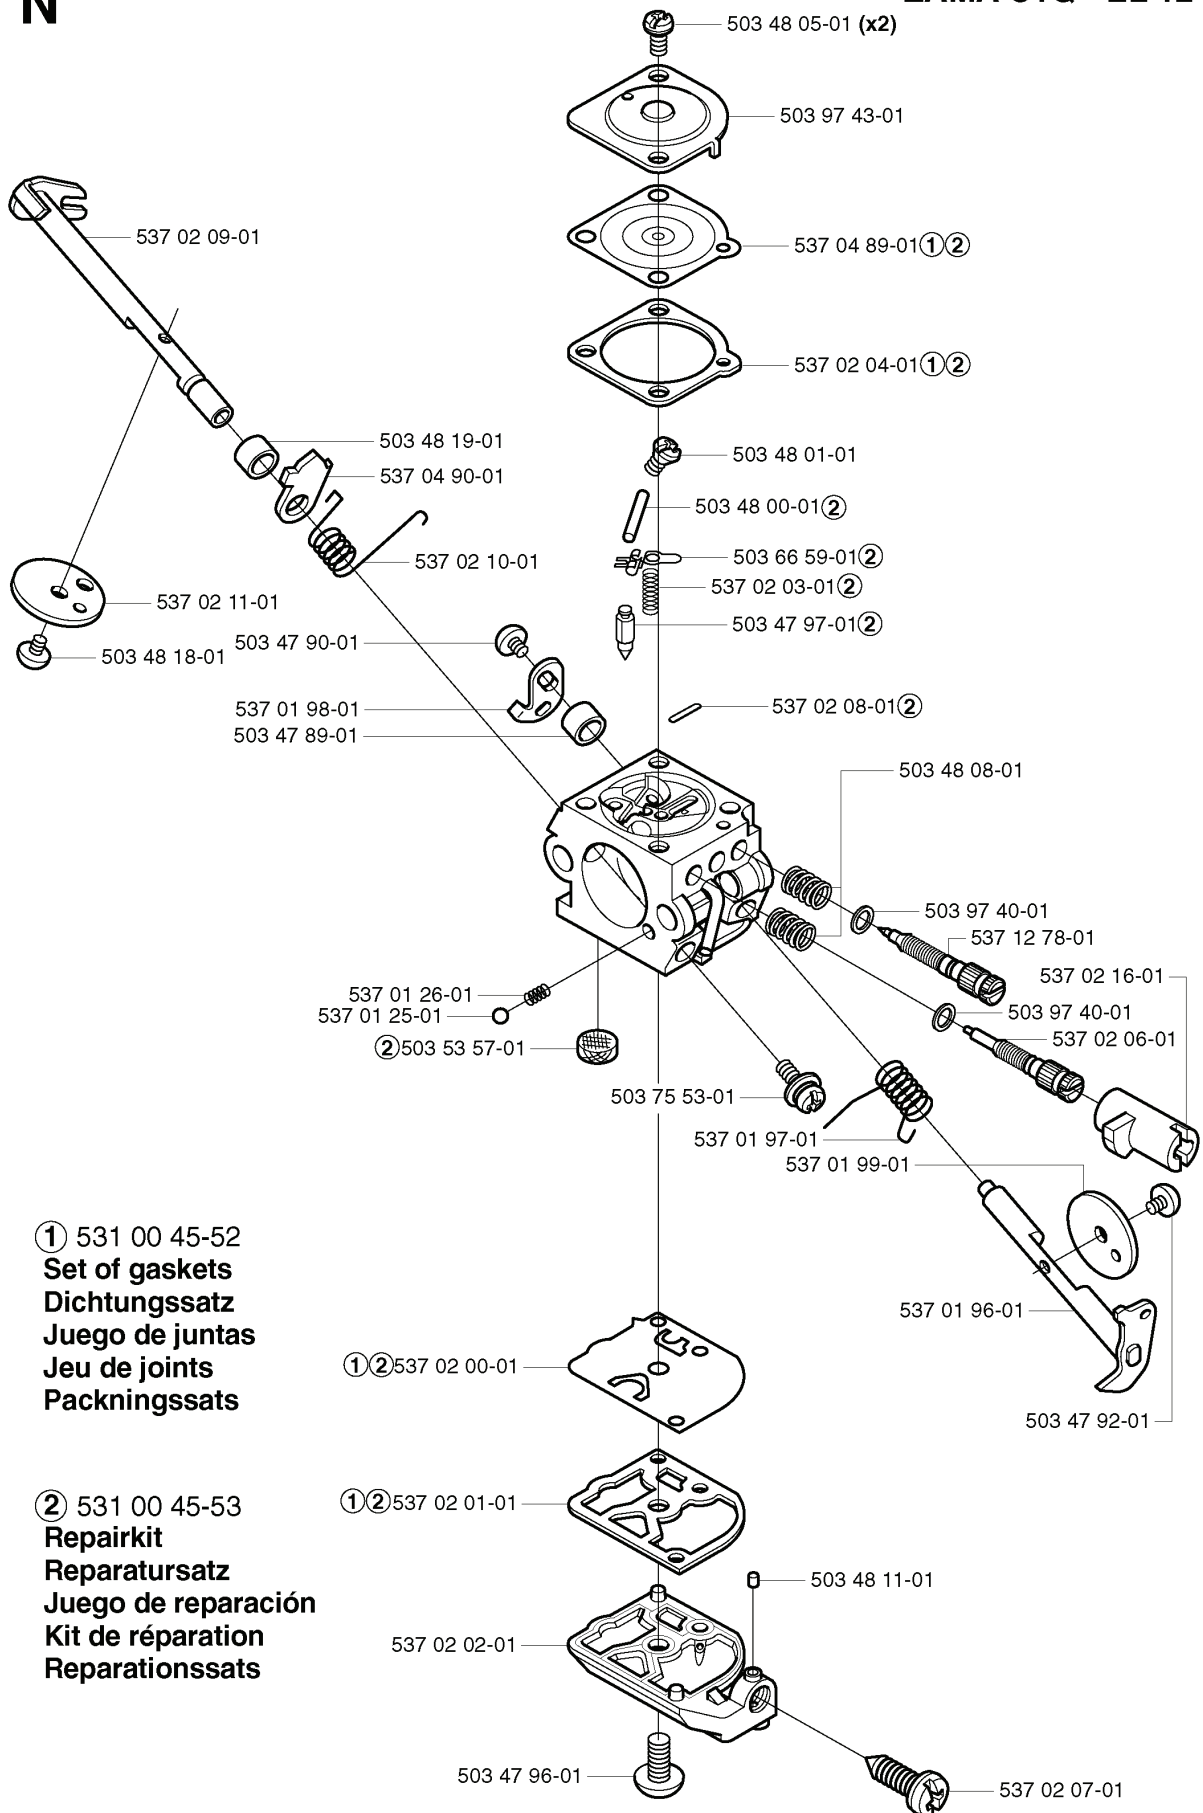

N compl 503 28 31-11

ZAMA C1Q - EL 12

① 531 00 45-52
Set of gaskets
Dichtungssatz
Juego de juntas
Jeu de joints
Packningssatz

② 531 00 45-53
Repairkit
Reparatursatz
Juego de reparación
Kit de réparation
Reparationsatz