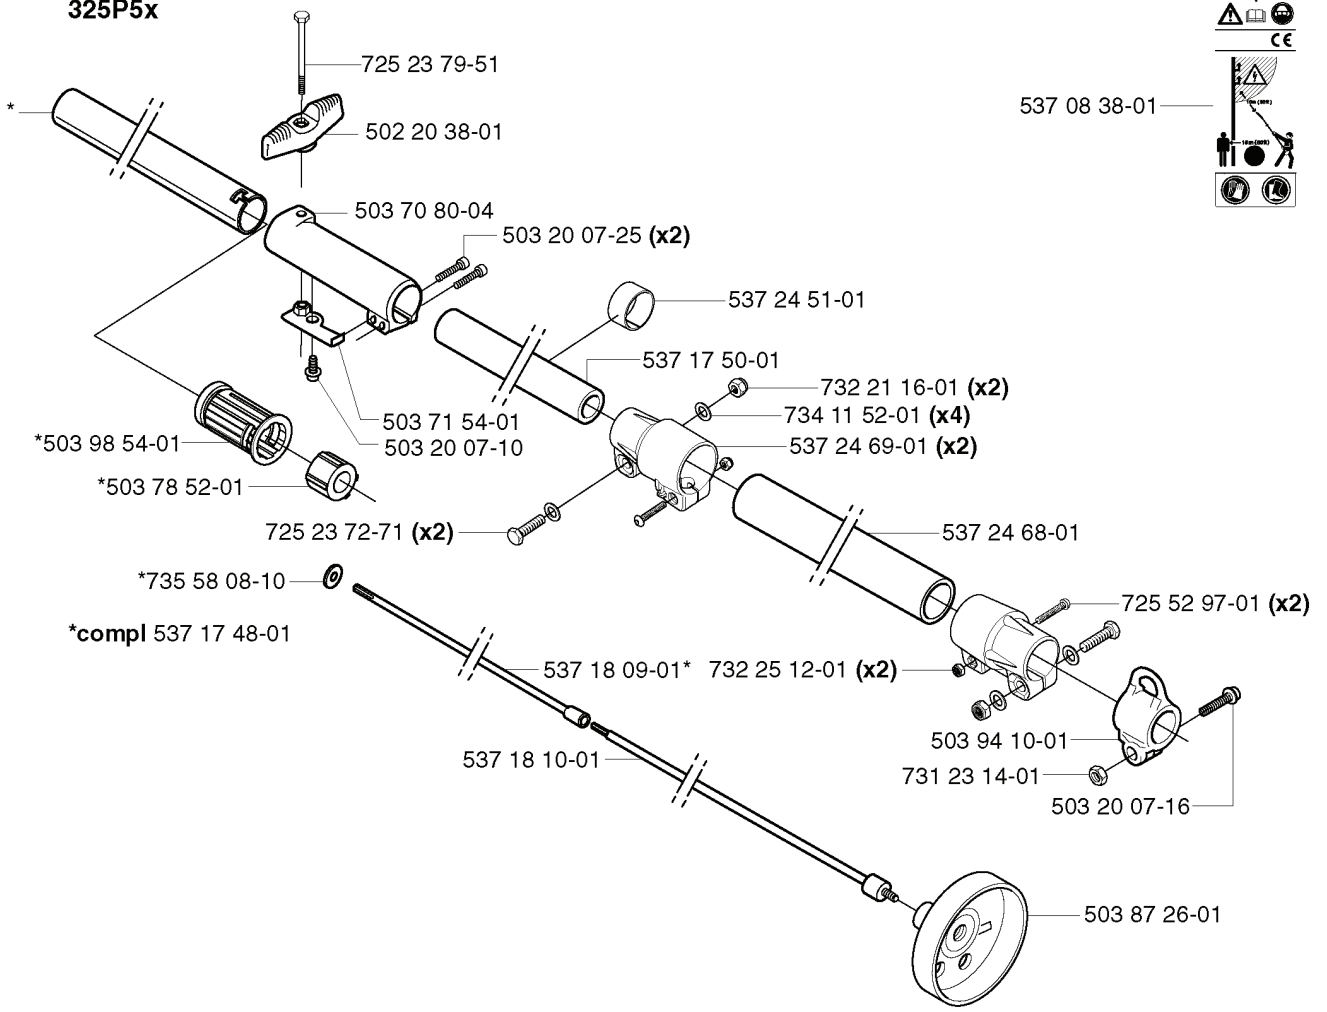

325P5x

537 08 38-01