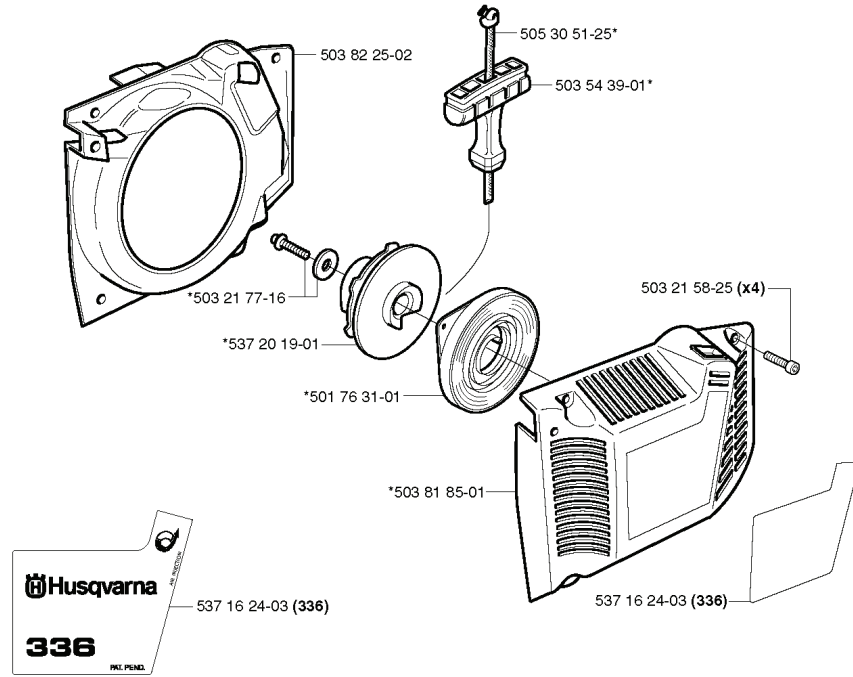

**M**

---

REF.	PART NO.	DESCRIPTION	REMARK	QTY.	KIT
5032157-16	503215716	SCREW IHSCT		2	
5370725-01	537072501	FRONT HANDLE		1	

**G**

---

REF.	PART NO.	DESCRIPTION	REMARK	QTY.	KIT
501 48 54-02	503909802	COUNTERWEIGHT		1	
503 92 42-01	503924201	CABLE COVER		1	
503 20 25-16	503202516	SCREW IHSCM		1	
503 90 09-01	503900901	GUIDE		1	
537 16 54-04	537165404	IGNITION SYSTEM		1	
503 90 98-02	503909802	COUNTERWEIGHT		1	
503 22 10-11	503221011	HEXAGON NUT		1	
503 79 06-03	503790603	FLYWHEEL		1	
503 81 81-01	503818101	SPRING		2	
503 71 02-03	503710203	STARTER PAWL		2	
503 79 05-02	503790502	RIVET		2	

**F** \*compl 503 93 03-03

\*\*compl 537 19 50-01

---

REF.	PART NO.	DESCRIPTION	REMARK	QTY.	KIT
503 93 03-03	503930303	MUFFLER ASSY		1	
537 19 50-01	537195001	MUFFLER ASSY		1	
724 12 87-59	724128759	SCREW CRPANM		1	
503 82 17-01	503821701	SPARK ARRESTER SCREEN		1	
503 20 02-16	503200216	SCREW IHSCFM		3	

**E**

---

REF.	PART NO.	DESCRIPTION	REMARK	QTY.	KIT
537 05 54-01	537055401	MUFFLER COVER		1	
503 21 58-25	503215825	SCREW		2	
537 19 07-01	537190701	MUFFLER COVER		1	

**H** \*compl 503 79 25-02

---

REF.	PART NO.	DESCRIPTION	REMARK	QTY.	KIT
503 79 25-02	503792502	STARTER ASSY		1	
503 82 25-02	503822502	BAR		1	
505 30 51-25	505305125	STARTER ROPE		1	
503 54 39-01	503543901	STARTER HANDLE		1	
503 21 77-16	503217716	SCREW IHSCT		1	
537 20 19-01	537201901	STARTER PULLEY		1	
501 76 31-01	501763101	SPRING CASSETTE ASSY		1	
503 81 85-01	503818501	STARTER HOUSING		1	
537 16 24-03	537162403	LABEL		336	
503 21 58-25	503215825	SCREW		4	