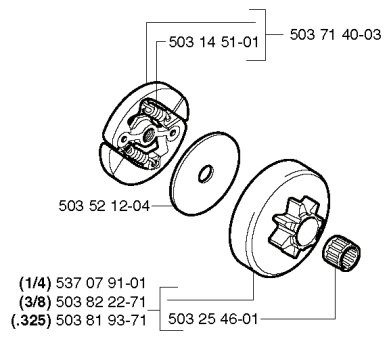

---

REF.	PART NO.	DESCRIPTION	REMARK	QTY.	KIT
537 24 18- 01	537241801	GASKET KIT		1	

**A** \*compl 503 79 91-04

REF.	PART NO.	DESCRIPTION	REMARK	QTY.	KIT
503 79 91-04	503799104	CHAIN BRAKE ASSY		1	
503 85 46-01	503854601	PIVOT PIN		1	
503 81 71-01	503817101	SHAFT PIVOT		1	
735 31 08-20	735310820	E-CLIP		1	
735 31 10-20	735311020	E-CLIP		1	
537 09 28-01	537092801	POSITION SPRING		1	
503 86 20-01	503862001	SPRING GUIDE		1	
503 22 00-01	503220001	HEXAGON NUT		1	
503 85 51-01	503855101	CHIP GUARD		1	
503 80 52-01	503805201	HUB CAP		1	
503 21 28-10	503212810	SCREW CCRPANT		4	
503 90 88-01	503908801	LABEL		1	
537 09 90-01	537099001	HAND GUARD		1	
503 80 97-02	503809702	BRAKE BAND ASSY		1	
503 90 83-01	503908301	BRAKE SPRING		1	
501 87 53-01	501875301	KNEE JOINT ASSY		1	
720 12 33-00	720123300	PARALLEL PIN		1	

**B**

---

REF.	PART NO.	DESCRIPTION	REMARK	QTY.	KIT
503 71 40-03	503714003	CLUTCH ASSY		1	
503 14 51-01	503145101	CLUTCH SPRING		1	
503 52 12-04	503521204	WASHER		1	
537 07 91-01	537079101	CLUTCH DRUM	1/4	1	
503 82 22-71	503822271	CLUTCH DRUM ASSY	3/8	1	
503 81 93-71	503819371	CLUTCH DRUM	.325	1	
503 25 46-01	503254601	NEEDLE BEARING		1	