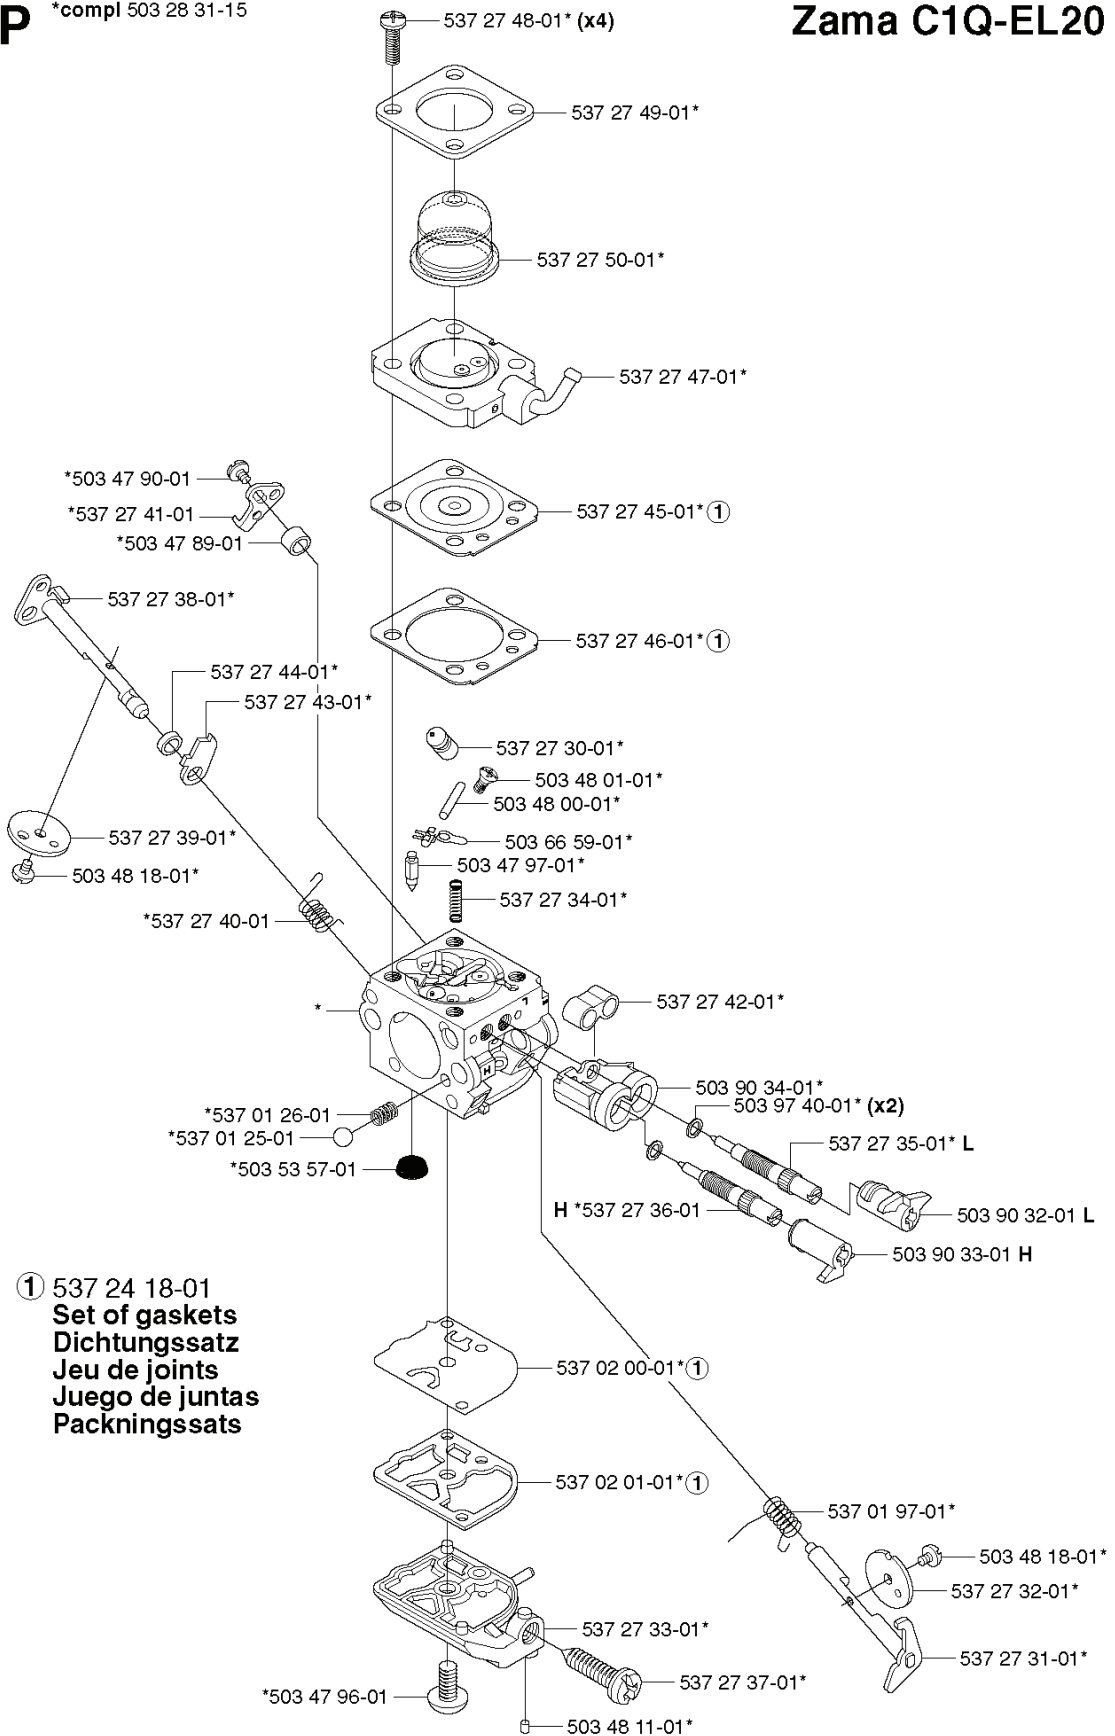

P *compl 503 28 31-15

Zama C1Q-EL20