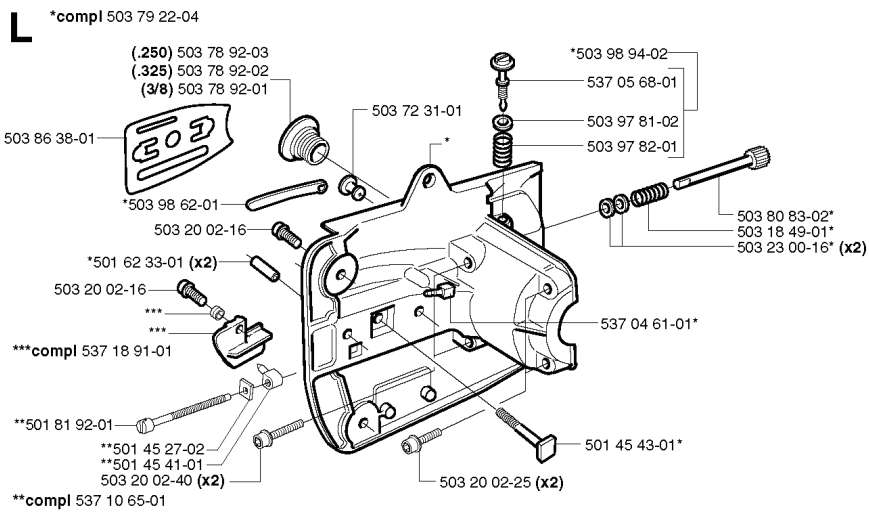

# **SPARE PARTS LIST**

REF.	PART NO.	DESCRIPTION	REMARK	QTY.	KIT
503 79 22-04	503792204	CRANKCASE ASSY		1	
537 10 65-01	537106501	ADJUSTMENT SCREW		1	
537 18 91-01	537189101	CHAIN CATCHER		1	
503 78 92-03	503789203	PUMP PINION	.250	1	
503 78 92-02	503789202	PUMP PINION	.325	1	
503 78 92-01	503789201	PUMP PINION	3/8	1	
503 72 31-01	503723101	BUSHING		1	
503 86 38-01	503863801	COVER PLATE		1	
503 98 62-01	503986201	SEALING		1	
503 20 02-16	503200216	SCREW IHSCFM		1	
501 62 33-01	501623301	SPRING PIN		2	
501 81 92-01	501819201	SCREW		1	
501 45 27-02	501452702	LOCK NUT		1	
501 45 41-01	501454101	NUT		1	
503 20 02-40	503200240	SCREW IHSCFM		1	
503 20 02-25	503200225	SCREW IHSCFM		2	
501 45 43-01	501454301	BAR BOLT		1	
537 04 61-01	537046101	NIPPLE		1	
503 23 00-16	503230016	WASHER		2	
503 18 49-01	503184901	SPRING		1	
503 80 83-02	503808302	PUMP PISTON		1	
503 97 82-01	503978201	SPRING		1	
503 97 81-02	503978102	STOP WASHER		1	
537 05 68-01	537056801	ADJUSTER		1	
503 98 94-02	503989402	SCREW KIT		1	

**J** \*compl 537 09 21-01    \*\*compl 537 16 73-01

REF.	PART NO.	DESCRIPTION	REMARK	QTY.	KIT
537 09 21-01	537092101	CYLINDER		1	
537 16 73-01	537167301	CLIP		1	
537 12 68-04	537126804	KIT		1	
537 15 77-02	537157702	INLET PIPE		1	
537 10 04-01	537100401	GASKET		1	
503 99 49-72	503994972	PISTON ASSY		1	
503 28 90-34	503289034	PISTON RING		1	
503 41 41-01	503414101	NEEDLE BEARING		1	
737 44 10-00	737441000	SNAP RING		1	
503 82 11-01	503821101	GASKET		1	
537 18 00-01	537180001	PROTECTIVE CAP		1	
504 34 00-04	504340004	FITTING		1	
537 11 32-03	537113203	HOSE ASSY		1	
537 24 45-01	537244501	HOSE CLAMP		1	
503 55 22-01	503552201	PLUG		1	
503 23 51-08	503235108	SPARK PLUG	RCJ-7Y	1	

**C** \*compl 537 13 59-03

---

REF.	PART NO.	DESCRIPTION	REMARK	QTY.	KIT
537 13 59-03	537135903	FILTER COVER		1	
502 20 65-03	502206503	SCREW EHHM		1	
502 20 83-01	502208301	KNOB		1	

**N** \*compl 537 08 89-03