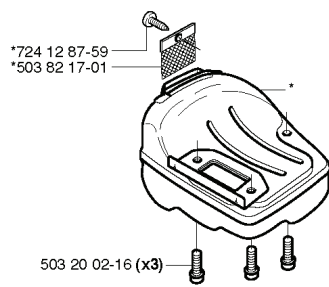

F *compl 503 93 03-03