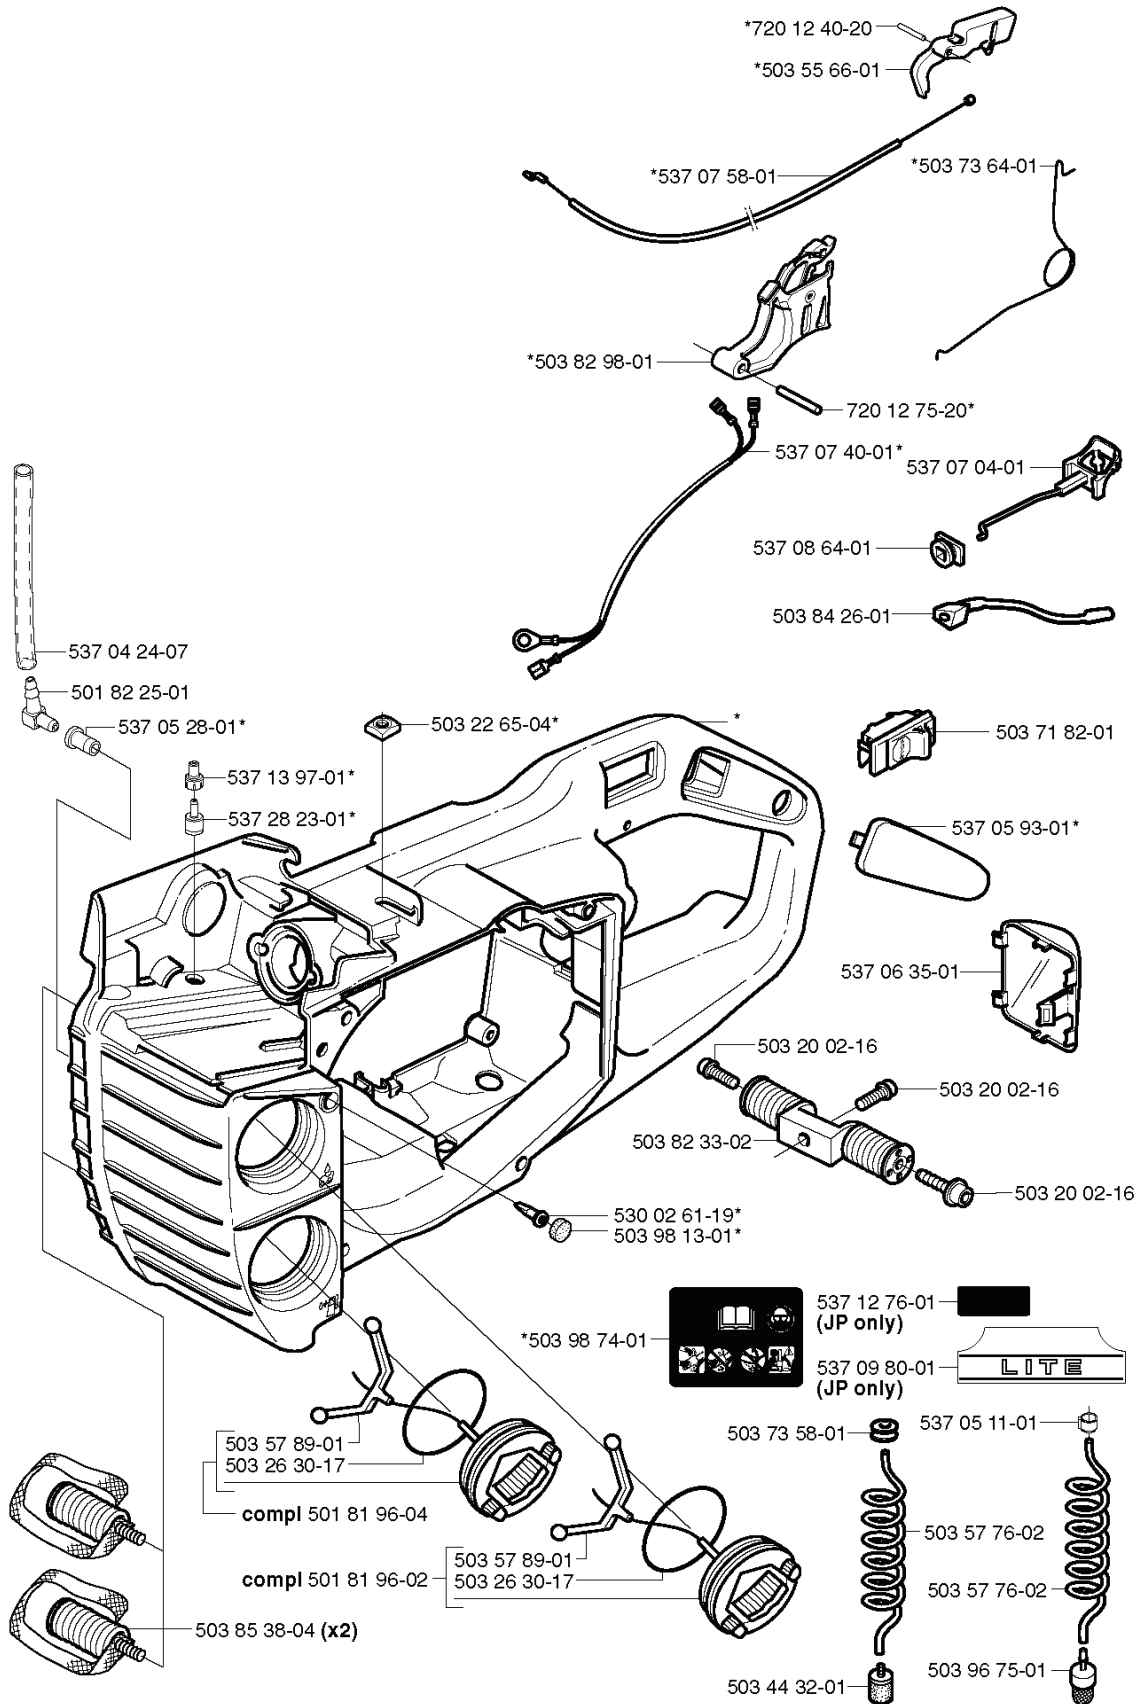

# **SPARE PARTS LIST**

REF.	PART NO.	DESCRIPTION	REMARK	QTY.	KIT
503 79 22-04	503792204	CRANKCASE ASSY		1	
537 10 65-01	537106501	ADJUSTMENT SCREW		1	
537 18 91-01	537189101	CHAIN CATCHER		1	
503 78 92-03	503789203	PUMP PINION	.250	1	
503 78 92-02	503789202	PUMP PINION	.325	1	
503 78 92-01	503789201	PUMP PINION	3/8	1	
503 72 31-01	503723101	BUSHING		1	
503 86 38-01	503863801	COVER PLATE		1	
503 98 62-01	503986201	SEALING		1	
503 20 02-16	503200216	SCREW IHSCFM		1	
501 62 33-01	501623301	SPRING PIN		2	
501 81 92-01	501819201	SCREW		1	
501 45 27-02	501452702	LOCK NUT		1	
501 45 41-01	501454101	NUT		1	
503 20 02-40	503200240	SCREW IHSCFM		1	
503 20 02-25	503200225	SCREW IHSCFM		2	
501 45 43-01	501454301	BAR BOLT		1	
537 04 61-01	537046101	NIPPLE		1	
503 23 00-16	503230016	WASHER		2	
503 18 49-01	503184901	SPRING		1	
503 80 83-02	503808302	PUMP PISTON		1	
503 97 82-01	503978201	SPRING		1	
503 97 81-02	503978102	STOP WASHER		1	
537 05 68-01	537056801	ADJUSTER		1	
503 98 94-02	503989402	SCREW KIT		1	

**J** \*compl 537 09 21-01    \*\*compl 537 16 73-01

REF.	PART NO.	DESCRIPTION	REMARK	QTY.	KIT
537 09 21-01	537092101	CYLINDER		1	
537 16 73-01	537167301	CLIP		1	
537 12 68-04	537126804	KIT		1	
537 15 77-02	537157702	INLET PIPE		1	
537 10 04-01	537100401	GASKET		1	
503 99 49-72	503994972	PISTON ASSY		1	
503 28 90-34	503289034	PISTON RING		1	
503 41 41-01	503414101	NEEDLE BEARING		1	
737 44 10-00	737441000	SNAP RING		1	
503 82 11-01	503821101	GASKET		1	
537 18 00-01	537180001	PROTECTIVE CAP		1	
504 34 00-04	504340004	FITTING		1	
537 11 32-03	537113203	HOSE ASSY		1	
537 24 45-01	537244501	HOSE CLAMP		1	
503 55 22-01	503552201	PLUG		1	
503 23 51-08	503235108	SPARK PLUG	RCJ-7Y	1	

**C** \*compl 537 13 59-03

---

REF.	PART NO.	DESCRIPTION	REMARK	QTY.	KIT
537 13 59-03	537135903	FILTER COVER		1	
502 20 65-03	502206503	SCREW EHHM		1	
502 20 83-01	502208301	KNOB		1	

**N** \*compl 537 08 89-03