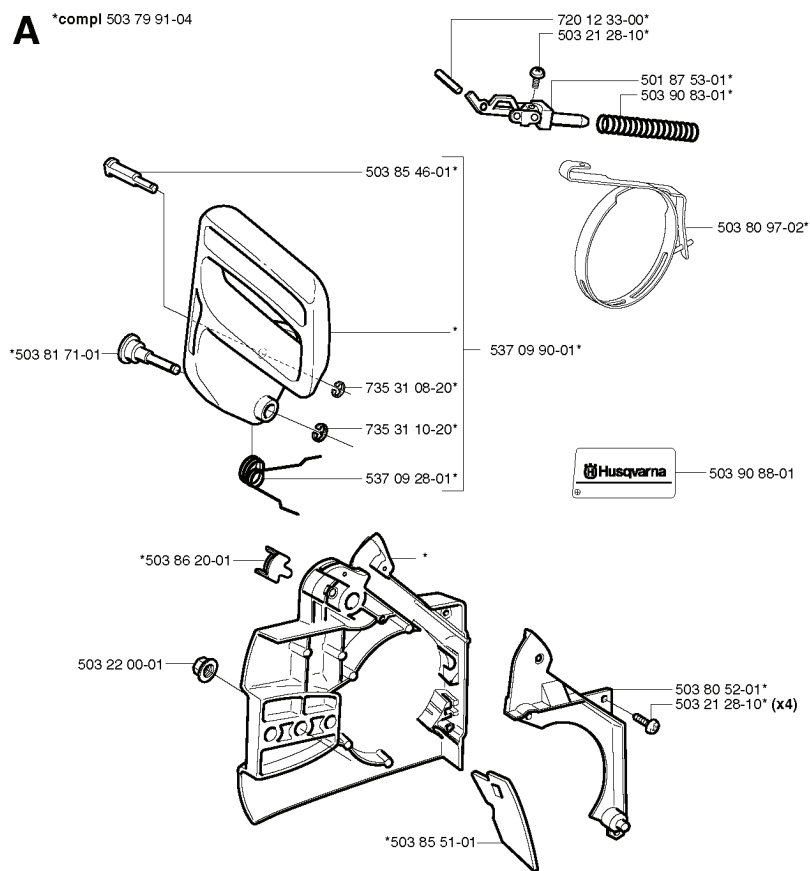

A *compl 503 79 91-04