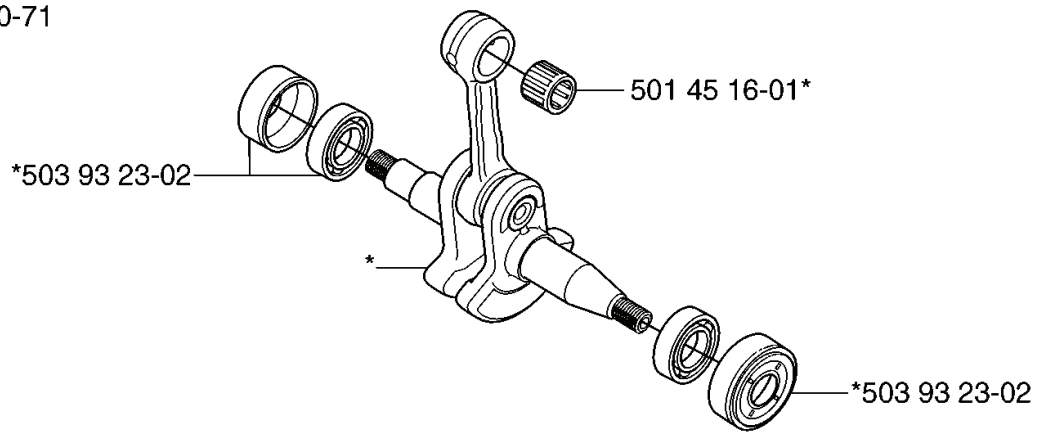

J

*compl 503 85 80-71