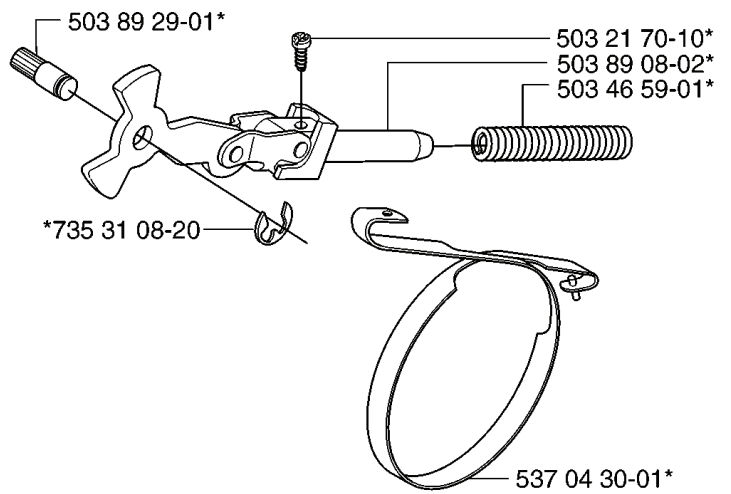

\*compl 503 86 37-03

REF.	PART NO.	DESCRIPTION	REMARK	QTY.	KIT
503 86 37-03	503863703	FUEL TANK		1	
503 57 76-02	503577602	FUEL HOSE		1	
503 44 32-01	503443201	FUEL FILTER		1	
503 21 88-25	503218825	SCREW IHSCFT		1	
503 85 41-01	503854101	ANTIVIBRATION ELEMENT		1	
537 35 95-01	537359501	TANK VENT ASSY		1	
503 85 44-01	503854401	THROTTLE LOCKOUT		1	
503 85 45-01	503854501	TRIGGER		1	
503 57 89-01	503578901	HOLDER		1	
537 21 50-01	537215001	SEALING		1	
537 21 52-02	537215202	TANK CAP ASSY		1	
720 18 25-20	720182520	PARALLEL PIN		1	
503 99 86-01	503998601	RECOIL SPRING		1	

**B** \*compl 537 10 78-03 340, 340e, 350

\*537 37 04-01

---

REF.	PART NO.	DESCRIPTION	REMARK	QTY.	KIT
537 10 78-03	537107803	CHAIN BRAKE		1	
537 37 04-01	537370401	LABEL		1	
503 22 00-01	503220001	HEXAGON NUT		2	
503 85 66-01	503856601	COVER PLATE		1	
735 31 08-20	735310820	E-CLIP		1	
503 89 29-01	503892901	PIN		1	
503 89 08-02	503890802	KNEE JOINT ASSY		1	
503 46 59-01	503465901	BRAKE SPRING		1	
537 04 30-01	537043001	BRAKE BAND ASSY		1	
503 85 52-01	503855201	GUIDE BUSHING		1	
537 10 80-02	537108002	HUB CAP		1	
537 08 90-01	537089001	WEAR PROTECTION		1	
503 21 70-10	503217010	SCREW CCRPANT		1	