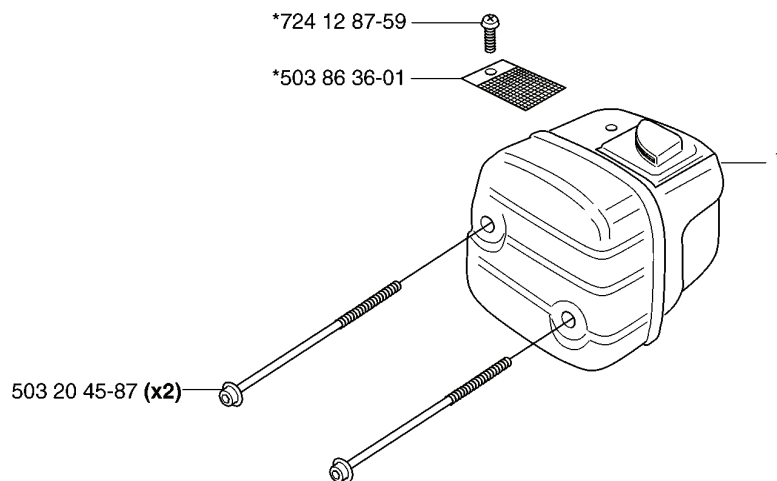

F *compl 503 86 28-03 (DF) 340, 340e, 345, 350