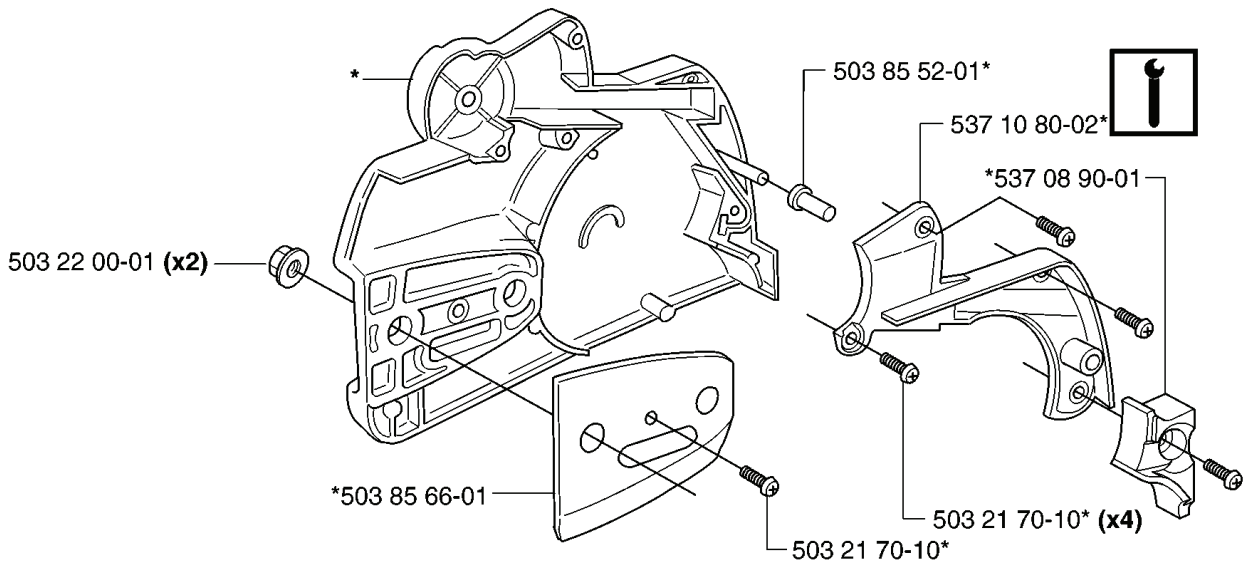

\*compl 503 86 37-03

REF.	PART NO.	DESCRIPTION	REMARK	QTY.	KIT
503 86 37-03	503863703	FUEL TANK		1	
503 57 76-02	503577602	FUEL HOSE		1	
503 44 32-01	503443201	FUEL FILTER		1	
503 21 88-25	503218825	SCREW IHSCFT		1	
503 85 41-01	503854101	ANTIVIBRATION ELEMENT		1	
537 35 95-01	537359501	TANK VENT ASSY		1	
503 85 44-01	503854401	THROTTLE LOCKOUT		1	
503 85 45-01	503854501	TRIGGER		1	
503 57 89-01	503578901	HOLDER		1	
537 21 50-01	537215001	SEALING		1	
537 21 52-02	537215202	TANK CAP ASSY		1	
720 18 25-20	720182520	PARALLEL PIN		1	
503 99 86-01	503998601	RECOIL SPRING		1	

**B** \*compl 537 10 78-03 340, 340e, 350

\*537 37 04-01

---

REF.	PART NO.	DESCRIPTION	REMARK	QTY.	KIT
537 10 78-03	537107803	CHAIN BRAKE		1	
537 37 04-01	537370401	LABEL		1	
503 22 00-01	503220001	HEXAGON NUT		2	
503 85 66-01	503856601	COVER PLATE		1	
735 31 08-20	735310820	E-CLIP		1	
503 89 29-01	503892901	PIN		1	
503 89 08-02	503890802	KNEE JOINT ASSY		1	
503 46 59-01	503465901	BRAKE SPRING		1	
537 04 30-01	537043001	BRAKE BAND ASSY		1	
503 85 52-01	503855201	GUIDE BUSHING		1	
537 10 80-02	537108002	HUB CAP		1	
537 08 90-01	537089001	WEAR PROTECTION		1	
503 21 70-10	503217010	SCREW CCRPANT		1	