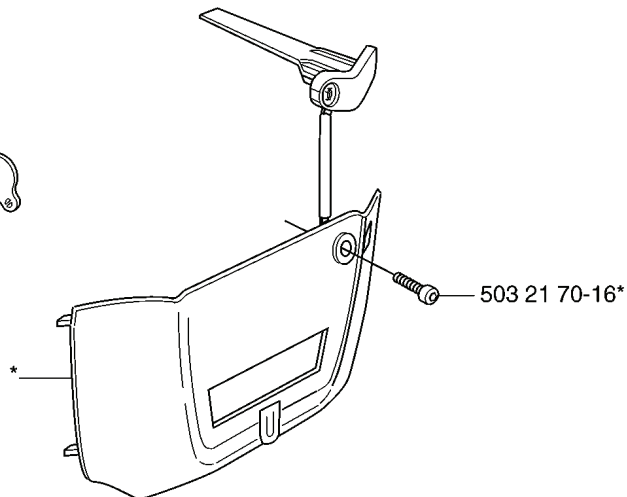

Winter kit

*compl 537 04 28-02 (340, 350)