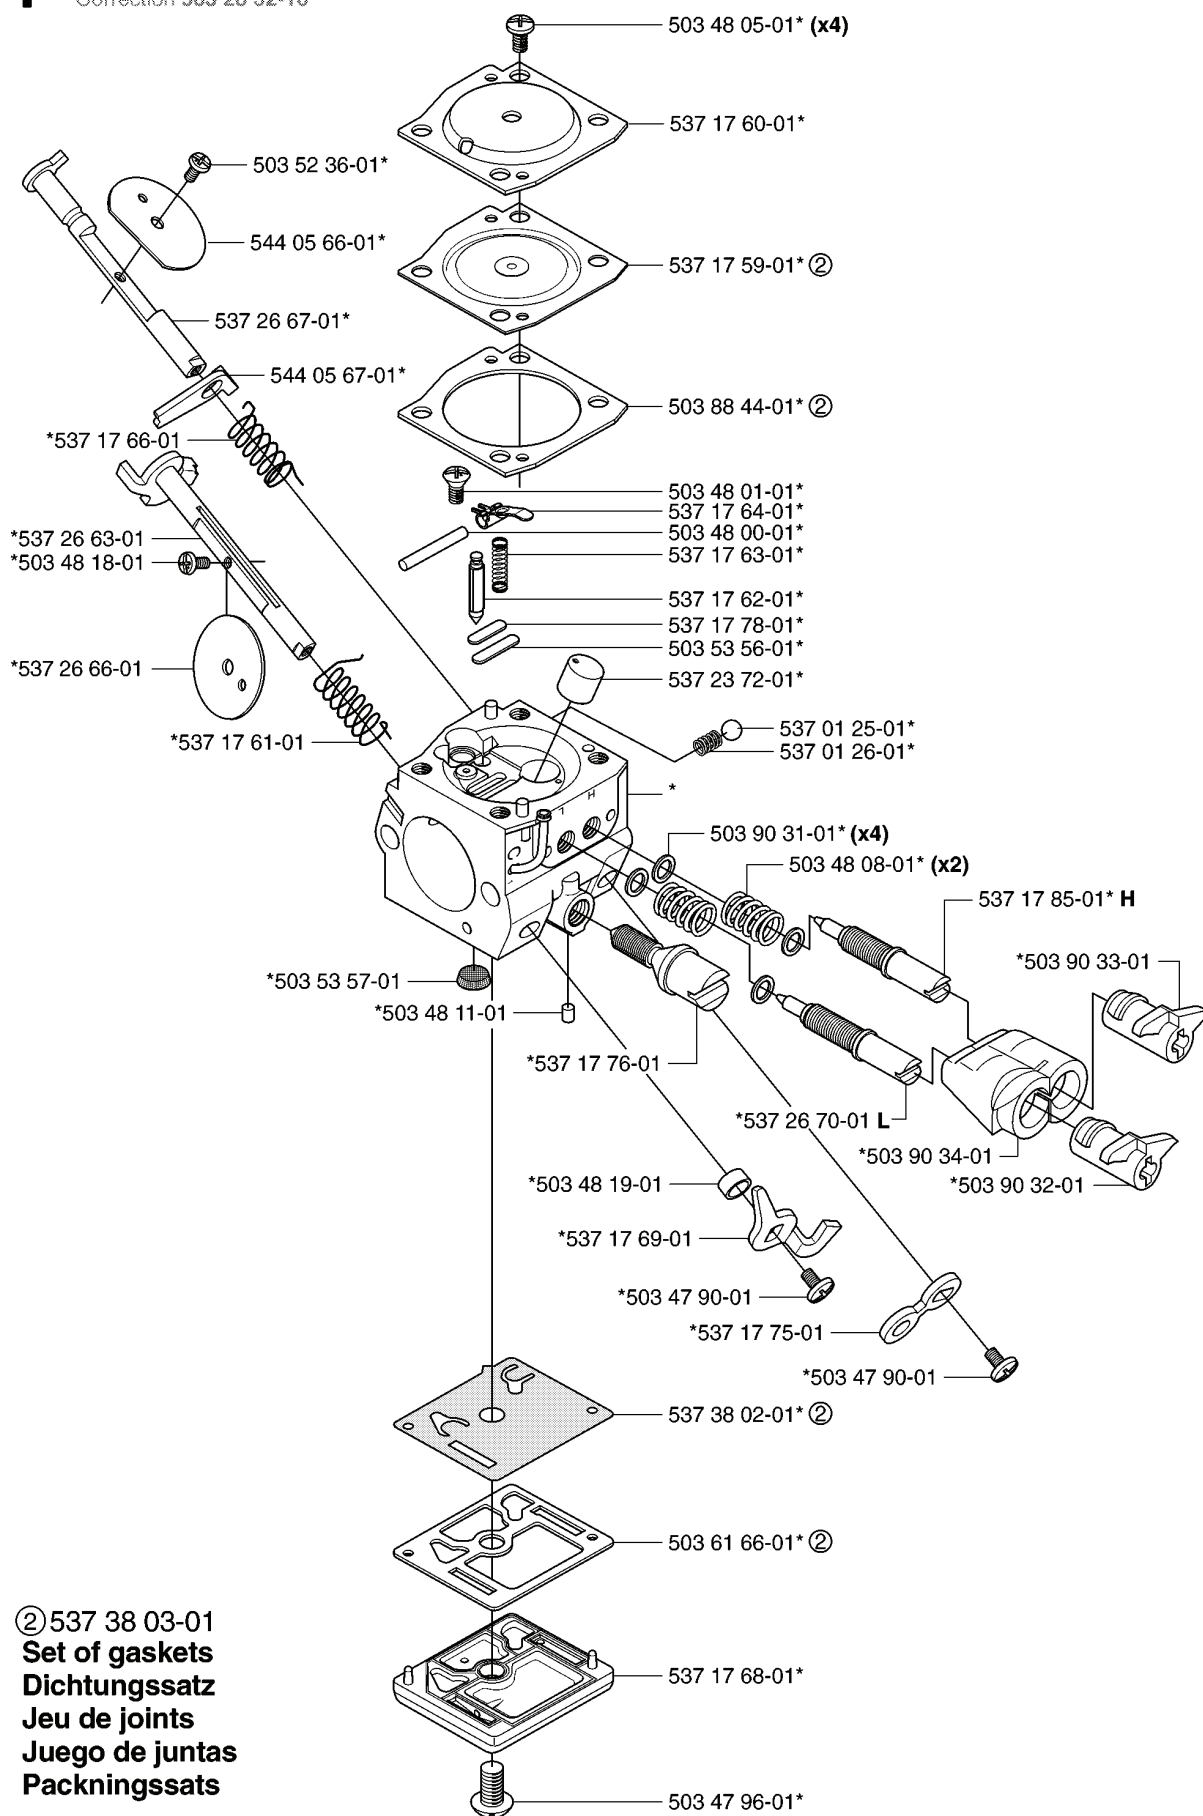

P *compl 503 28 32-08 ZAMA C3-EL32 (340e, 345e, 350)
Correction 503 28 32-10

ZAMA C3-EL32

② 537 38 03-01
Set of gaskets
Dichtungssatz
Jeu de joints
Juego de juntas
Packningssatz