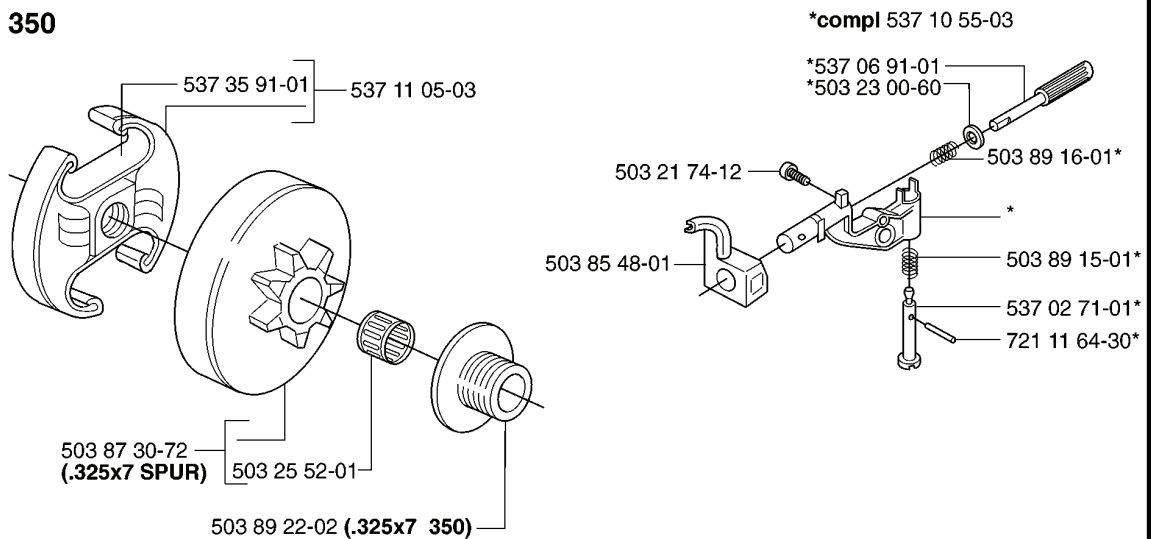

**C 340, 340e**

**C 345e**

**C 350**

REF.	PART NO.	DESCRIPTION	REMARK	QTY.	KIT
537 35 91-01	537359101	CLUTCH SPRING		1	
503 93 18-01	503931801	PUMP PINION		1	
503 85 48-01	503854801	SEALING		1	
537 15 48-01	537154801	PUMP CYLINDER		1	
503 93 21-01	503932101	PUMP PISTON		1	
503 24 09-05	503240905	NEEDLE ROLLER		1	
537 11 05-03	537110503	CLUTCH ASSY		1	
503 87 30-72	503873072	CLUTCH DRUM ASSY		1	
537 40 54-01	537405401	SEALING		1	
537 41 32-01	537413201	OIL PRESSURE HOSE		1	
503 25 52-01	503255201	NEEDLE BEARING		1	
503 89 22-02	503892202	PUMP PINION		1	
503 21 74-12	503217412	SCREW IHSCT		1	
721 11 64-30	721116430	GROOVED PIN		1	
537 02 71-01	537027101	ADJUSTER		1	
503 89 15-01	503891501	SPRING		1	
503 89 16-01	503891601	SPRING		1	
503 23 00-60	503230060	WASHER		1	
537 06 91-01	537069101	PUMP PISTON		1	
537 10 55-03	537105503	OIL PUMP		1	