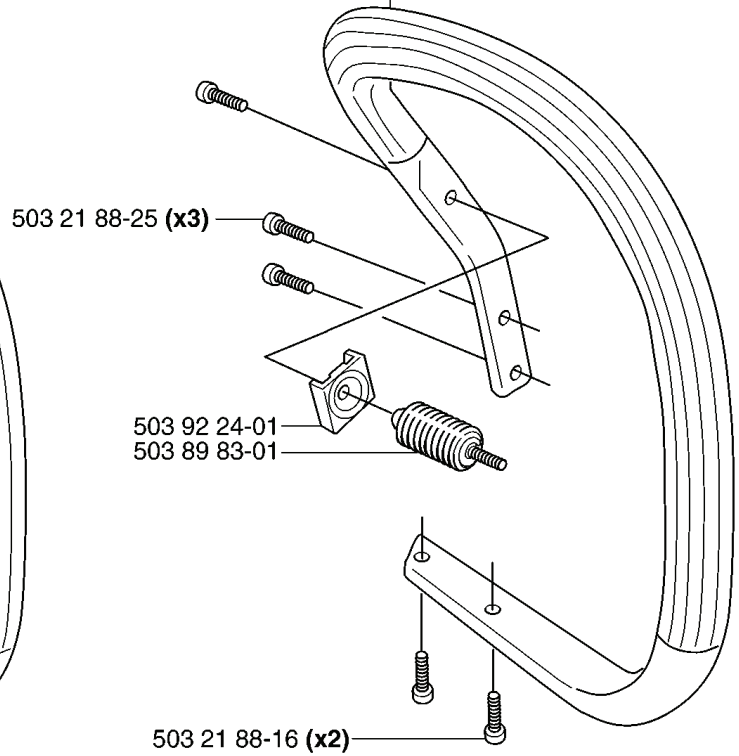

# **SPARE PARTS LIST**

**M** 503 85 37-01 (340, 340e, 345e)

537 30 17-01 (350)

REF.	PART NO.	DESCRIPTION	REMARK	QTY.	KIT
503 85 37-01	503853701	FRONT HANDLE		1	
503 21 88-25	503218825	SCREW IHSCFT		3	
503 21 88-16	503218816	SCREW IHSCFT		2	
503 89 83-01	503898301	ANTIVIBRATION ELEMENT		1	
503 92 24-01	503922401	SPACER		1	
537 30 17-01	537301701	HANDLE		1	
537 42 29-01	537422901	STARTER ASSY		1	
503 89 06-01	503890601	AIR CONDUCTOR		1	
537 42 66-01	537426601	SCREW		1	
537 42 33-01	537423301	DRIVER		1	
537 42 34-01	537423401	SPRING		1	
503 21 28-10	503212810	SCREW CCRPANT		2	
537 09 31-01	537093101	SPRING CASSETTE ASSY		1	
537 42 30-01	537423001	STARTER HOUSING		1	
544 01 67-01	544016701	LABEL		1	
544 01 67-02	544016702	LABEL		1	
537 42 32-01	537423201	STARTER PULLEY		1	
505 30 51-25	505305125	STARTER ROPE		1	
503 21 73-21	503217321	SCREW		4	
537 28 32-01	537283201	SLEEVE		1	
537 23 25-01	537232501	STARTER HANDLE		1	

**C 340, 340e**

**C 345e**

**C 350**

REF.	PART NO.	DESCRIPTION	REMARK	QTY.	KIT
537 35 91-01	537359101	CLUTCH SPRING		1	
503 93 18-01	503931801	PUMP PINION		1	
503 85 48-01	503854801	SEALING		1	
537 15 48-01	537154801	PUMP CYLINDER		1	
503 93 21-01	503932101	PUMP PISTON		1	
503 24 09-05	503240905	NEEDLE ROLLER		1	
537 11 05-03	537110503	CLUTCH ASSY		1	
503 87 30-72	503873072	CLUTCH DRUM ASSY		1	
537 40 54-01	537405401	SEALING		1	
537 41 32-01	537413201	OIL PRESSURE HOSE		1	
503 25 52-01	503255201	NEEDLE BEARING		1	
503 89 22-02	503892202	PUMP PINION		1	
503 21 74-12	503217412	SCREW IHSCT		1	
721 11 64-30	721116430	GROOVED PIN		1	
537 02 71-01	537027101	ADJUSTER		1	
503 89 15-01	503891501	SPRING		1	
503 89 16-01	503891601	SPRING		1	
503 23 00-60	503230060	WASHER		1	
537 06 91-01	537069101	PUMP PISTON		1	
537 10 55-03	537105503	OIL PUMP		1	