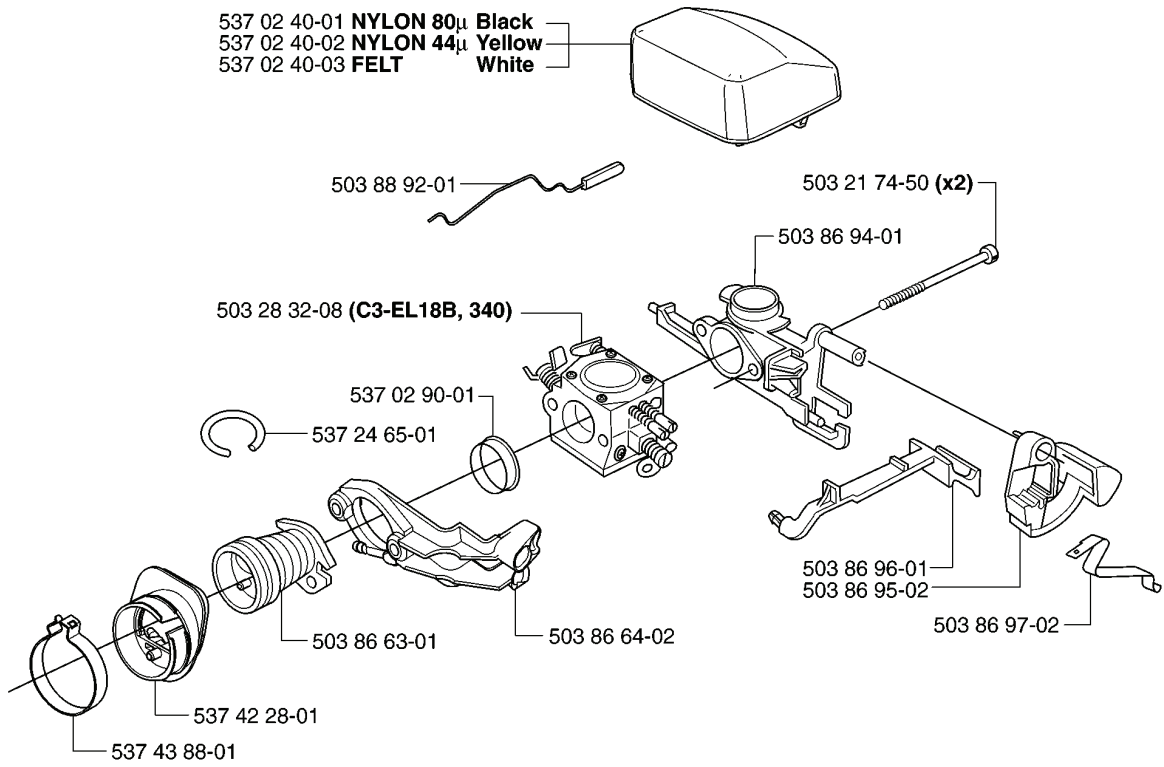

G 340

537 02 40-01 **NYLON 80 μ** Black
537 02 40-02 **NYLON 44 μ** Yellow
537 02 40-03 **FELT** White