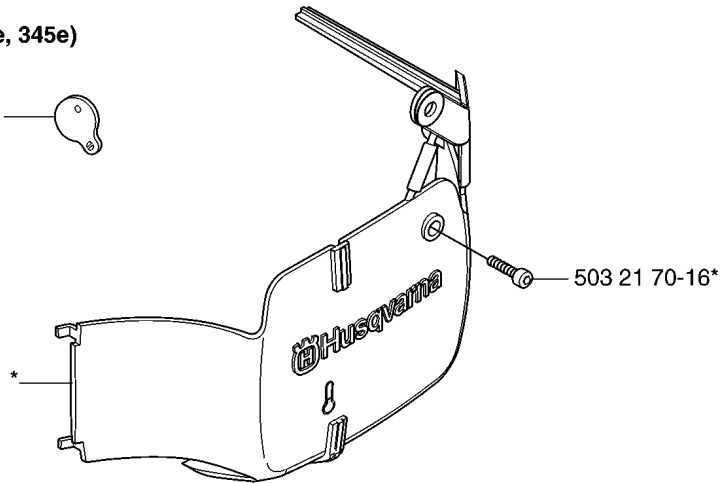

Winter kit

*compl 537 42 29-01 (340e, 345e)
Correction 544 01 31-01