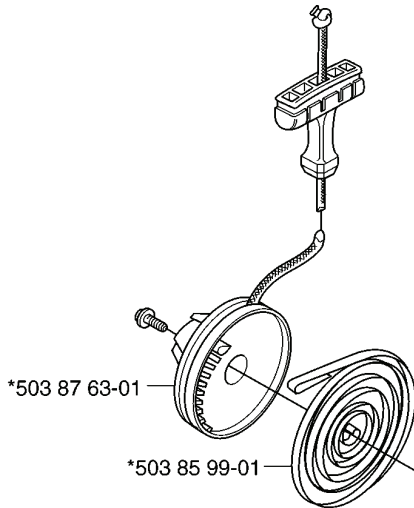

---

REF.	PART NO.	DESCRIPTION	REMARK	QTY.	KIT
503 48 05- 01	503480501	SCREW		4	

**B** \*compl 544 21 72-01 345e

REF.	PART NO.	DESCRIPTION	REMARK	QTY.	KIT
544 21 72-01	544217201	CLUTCH COVER ASSY		1	
537 39 26-01	537392601	HEAT PROTECTOR		1	
537 34 72-01	537347201	GEAR ASSY		1	
503 89 29-01	503892901	PIN		1	
544 35 75-01	544357501	LABEL		1	
537 34 19-01	537341901	CLUTCH COVER		1	
537 01 74-01	537017401	BEARING SLEEVE		1	
537 34 76-01	537347601	COVER		1	
503 21 70-01	503217001	SCREW CCRPANT		9	
544 25 05-01	544250501	WEAR PLATE		1	
537 39 29-01	537392901	SCREW		1	
544 08 30-01	544083001	WEAR PROTECTION		1	
544 08 29-01	544082901	COVER LID		1	
503 85 52-01	503855201	GUIDE BUSHING		1	
537 04 30-01	537043001	BRAKE BAND ASSY		1	
735 31 08-20	735310820	E-CLIP		1	
503 46 59-01	503465901	BRAKE SPRING		1	
503 89 08-02	503890802	KNEE JOINT ASSY		1	
503 21 70-10	503217010	SCREW CCRPANT		1	
537 34 78-01	537347801	KNOB		1	

**J**

**\*compl 503 85 80-71**

---

REF.	PART NO.	DESCRIPTION	REMARK	QTY.	KIT
503 85 80-71	503858071	CRANKSHAFT		1	
503 93 23-02	503932302	BEARING CAGE		1	
501 45 16-01	501451601	NEEDLE BEARING		1	

Up to 010604200 (340)  
 Up to 010602850 (345)  
 Up to 010702450 (350)

Up to 052299999 (345)

537 37 05-02

Up to 000601101 (340, 345)

503 92 60-01 (x2)

Up to 030103001  
 Only EPA (350)

\*compl 503 89 99-71 (350)

---

REF.	PART NO.	DESCRIPTION	REMARK	QTY.	KIT
503 87 63-01	503876301	STARTER PULLEY		1	
503 85 99-01	503859901	RECOIL SPRING		1	
503 89 99-71	503899971	CYLINDER ASSY		1	
503 28 90-10	503289010	PISTON RING		1	
737 44 10-00	737441000	SNAP RING		2	
503 89 96-71	503899671	PISTON ASSY		1	
537 32 40-01	537324001	BEARING COVER		1	
501 45 16-01	501451601	NEEDLE BEARING		1	
503 92 60-01	503926001	COVER PLATE		2	
537 37 05-02	537370502	LABEL		1	