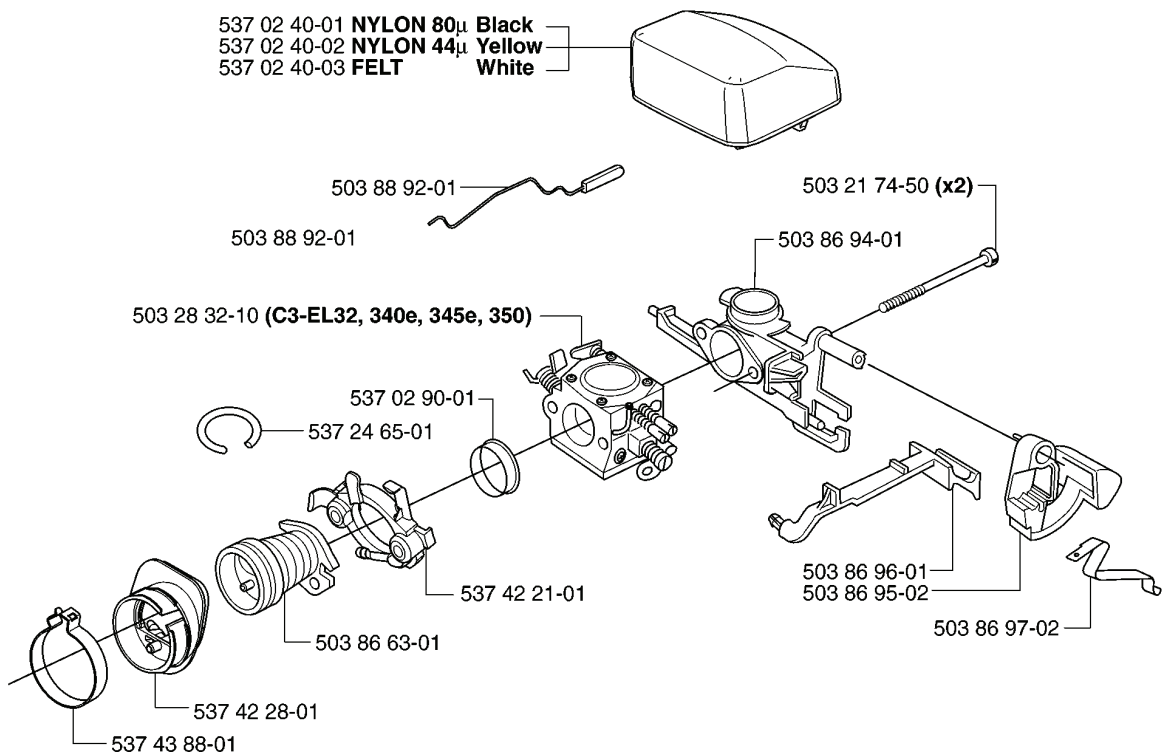

G 340e, 345e, 350

537 02 40-01 **NYLON 80 μ** Black
537 02 40-02 **NYLON 44 μ** Yellow
537 02 40-03 **FELT** White