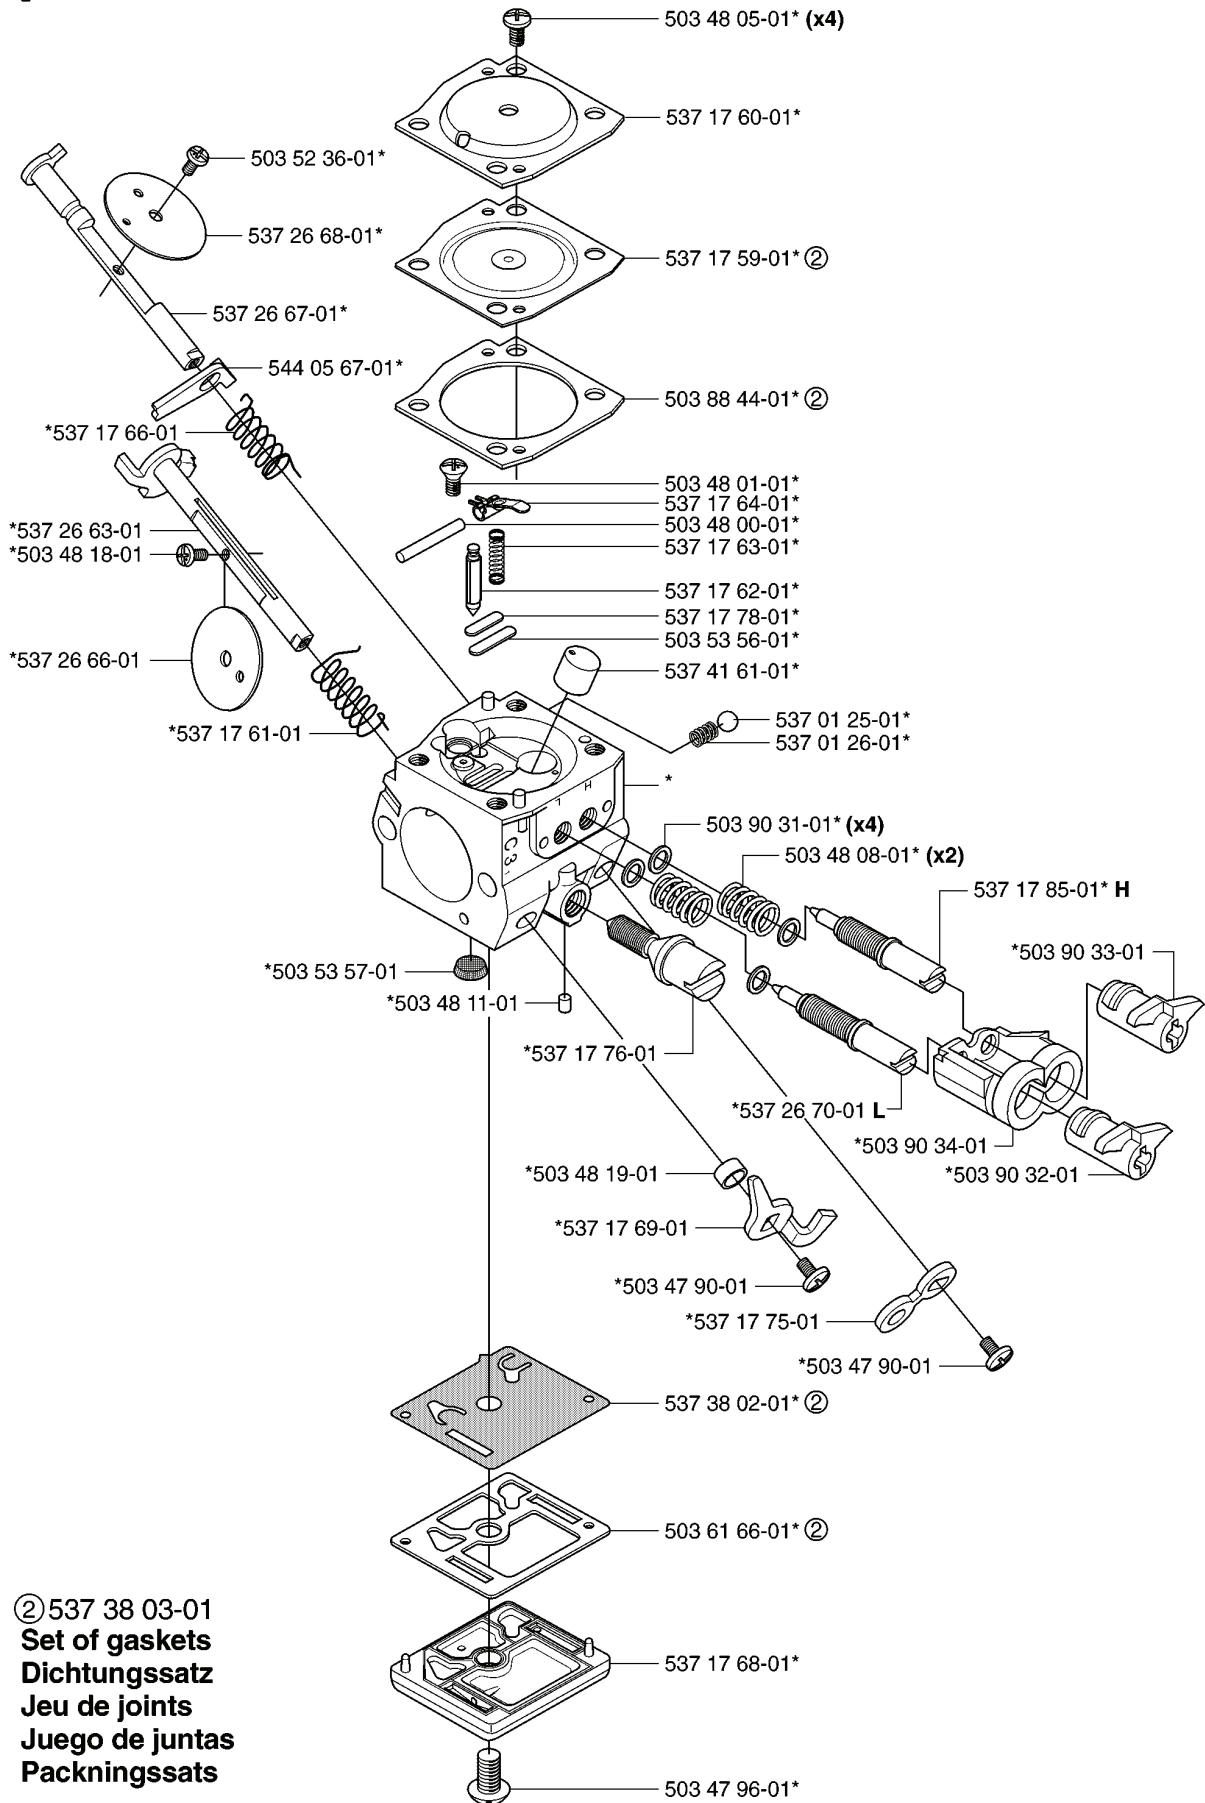

P *compl 503 28 32-08 ZAMA C3-EL18B (340)

ZAMA C3-EL18B

② 537 38 03-01
Set of gaskets
Dichtungssatz
Jeu de joints
Juego de juntas
Packningssats