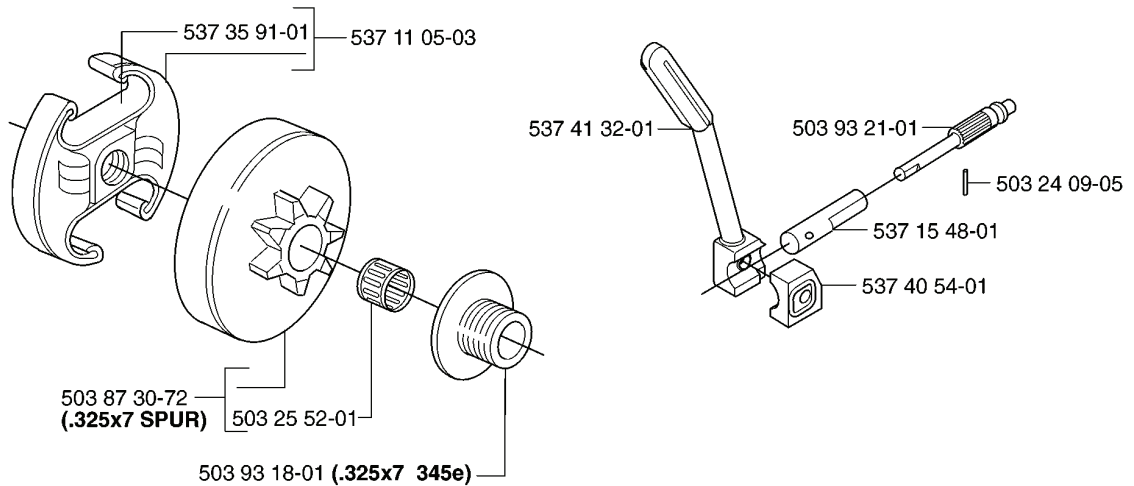

**C 340, 340e**

**C 345e**

**C 350**

REF.	PART NO.	DESCRIPTION	REMARK	QTY.	KIT
537 35 91-01	537359101	CLUTCH SPRING		1	
503 93 18-01	503931801	PUMP PINION		1	
503 85 48-01	503854801	SEALING		1	
537 15 48-01	537154801	PUMP CYLINDER		1	
503 93 21-01	503932101	PUMP PISTON		1	
503 24 09-05	503240905	NEEDLE ROLLER		1	
537 11 05-03	537110503	CLUTCH ASSY		1	
503 87 30-72	503873072	CLUTCH DRUM ASSY		1	
537 40 54-01	537405401	SEALING		1	
537 41 32-01	537413201	OIL PRESSURE HOSE		1	
503 25 52-01	503255201	NEEDLE BEARING		1	
503 89 22-02	503892202	PUMP PINION		1	
503 21 74-12	503217412	SCREW IHSCT		1	
721 11 64-30	721116430	GROOVED PIN		1	
537 02 71-01	537027101	ADJUSTER		1	
503 89 15-01	503891501	SPRING		1	
503 89 16-01	503891601	SPRING		1	
503 23 00-60	503230060	WASHER		1	
537 06 91-01	537069101	PUMP PISTON		1	
537 10 55-03	537105503	OIL PUMP		1	