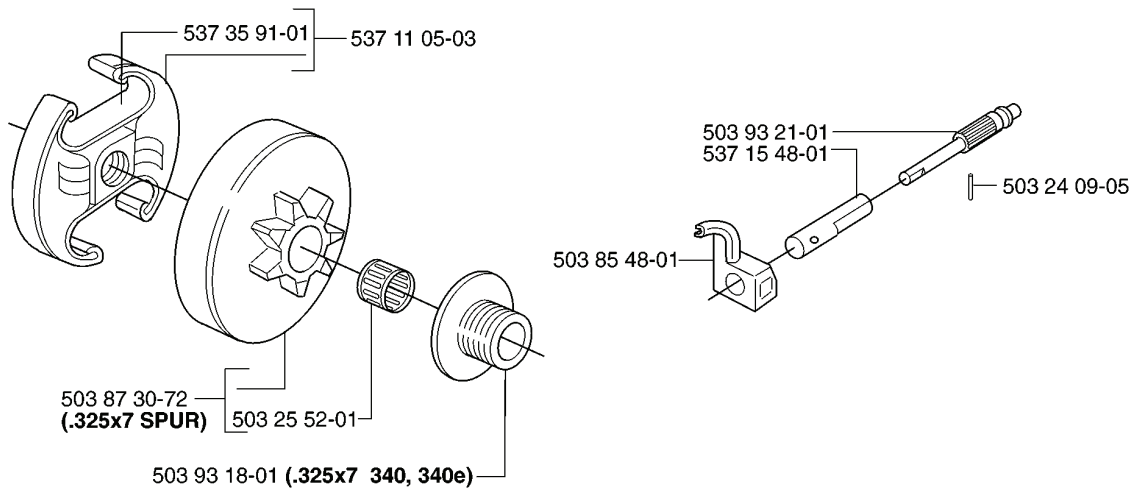

**C 340, 340e**

**C 345e**

**C 350**

REF.	PART NO.	DESCRIPTION	REMARK	QTY.	KIT
537 35 91-01	537359101	CLUTCH SPRING		1	
503 93 18-01	503931801	PUMP PINION		1	
503 85 48-01	503854801	SEALING		1	
537 15 48-01	537154801	PUMP CYLINDER		1	
503 93 21-01	503932101	PUMP PISTON		1	
503 24 09-05	503240905	NEEDLE ROLLER		1	
537 11 05-03	537110503	CLUTCH ASSY		1	
503 87 30-72	503873072	CLUTCH DRUM ASSY		1	
537 40 54-01	537405401	SEALING		1	
537 41 32-01	537413201	OIL PRESSURE HOSE		1	
503 25 52-01	503255201	NEEDLE BEARING		1	
503 89 22-02	503892202	PUMP PINION		1	
503 21 74-12	503217412	SCREW IHSCT		1	
721 11 64-30	721116430	GROOVED PIN		1	
537 02 71-01	537027101	ADJUSTER		1	
503 89 15-01	503891501	SPRING		1	
503 89 16-01	503891601	SPRING		1	
503 23 00-60	503230060	WASHER		1	
537 06 91-01	537069101	PUMP PISTON		1	
537 10 55-03	537105503	OIL PUMP		1	