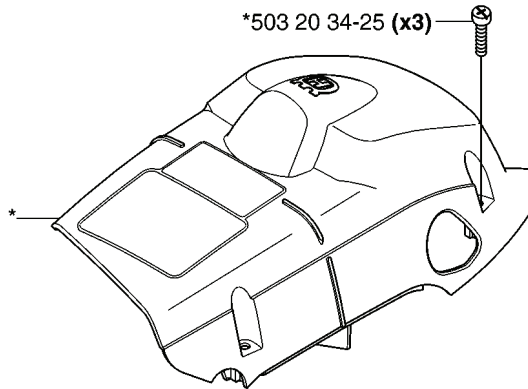

D *compl 537 42 20-01 (340e, 345e)

*503 98 74-01

*503 20 34-25 (x3)