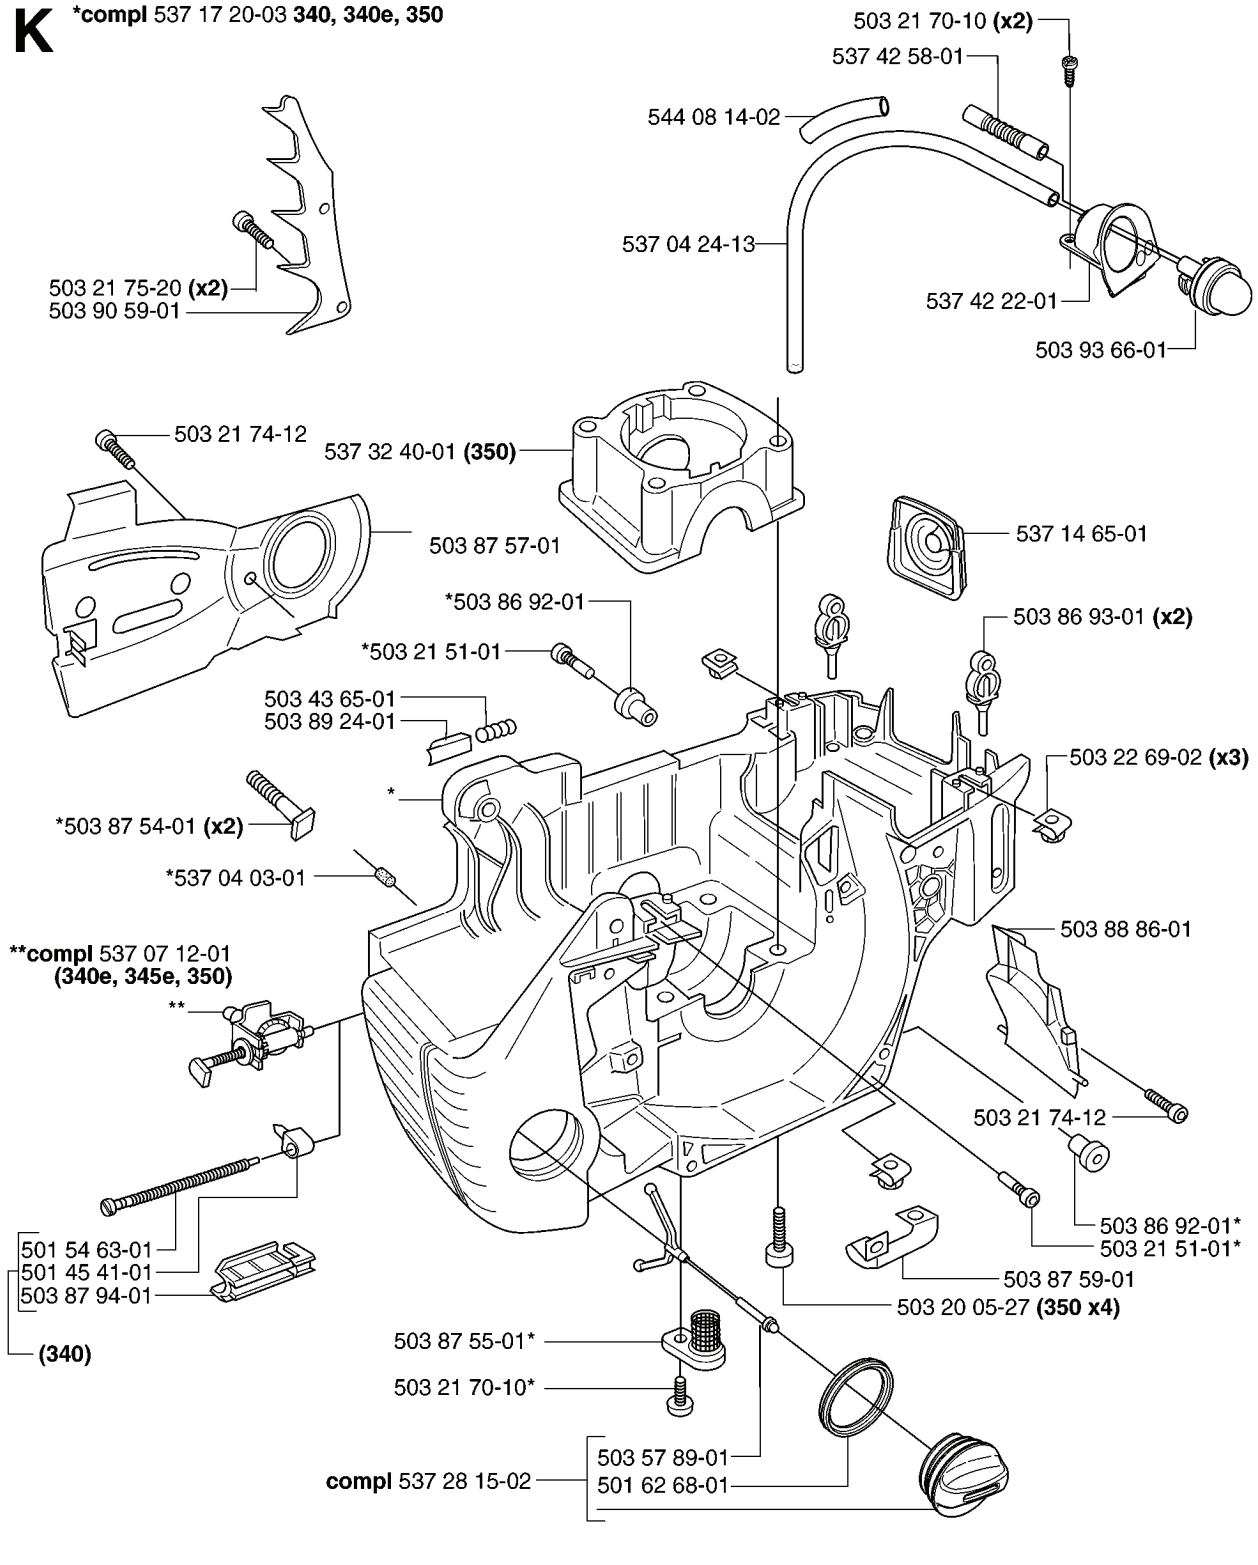

K

*compl 537 17 20-03 340, 340e, 350