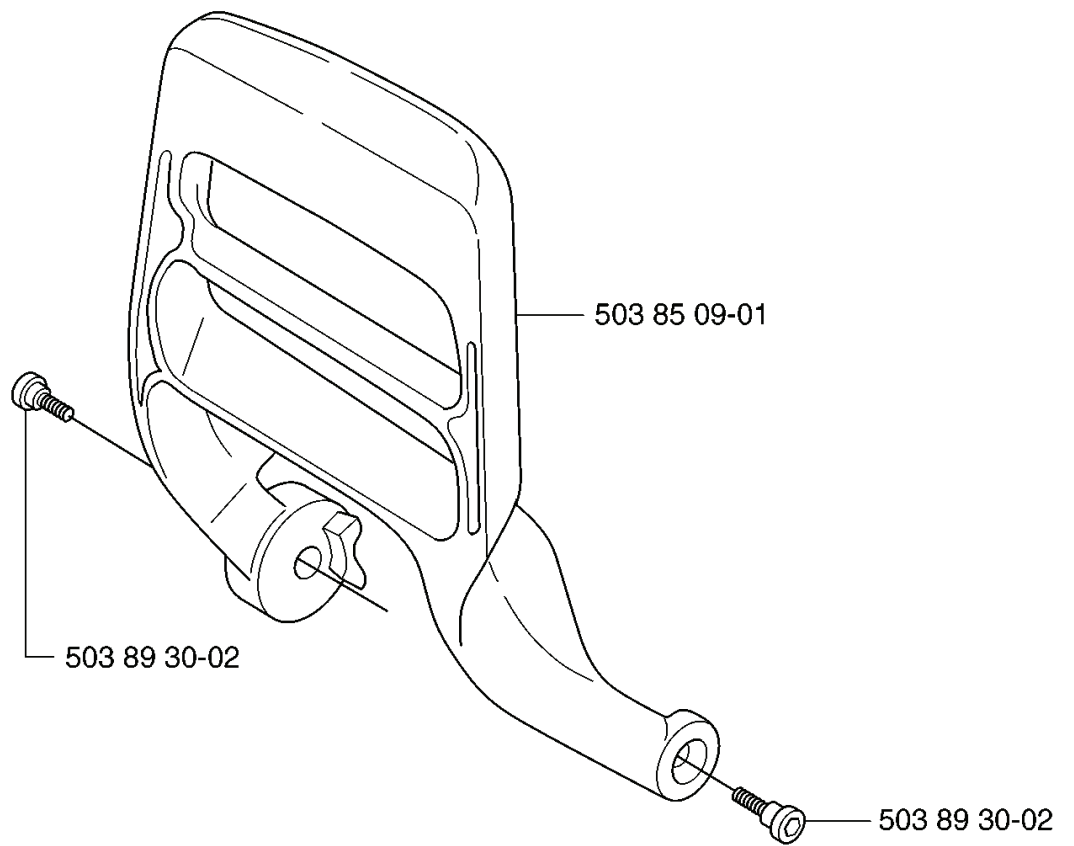

A 340, 340e, 345e, 350