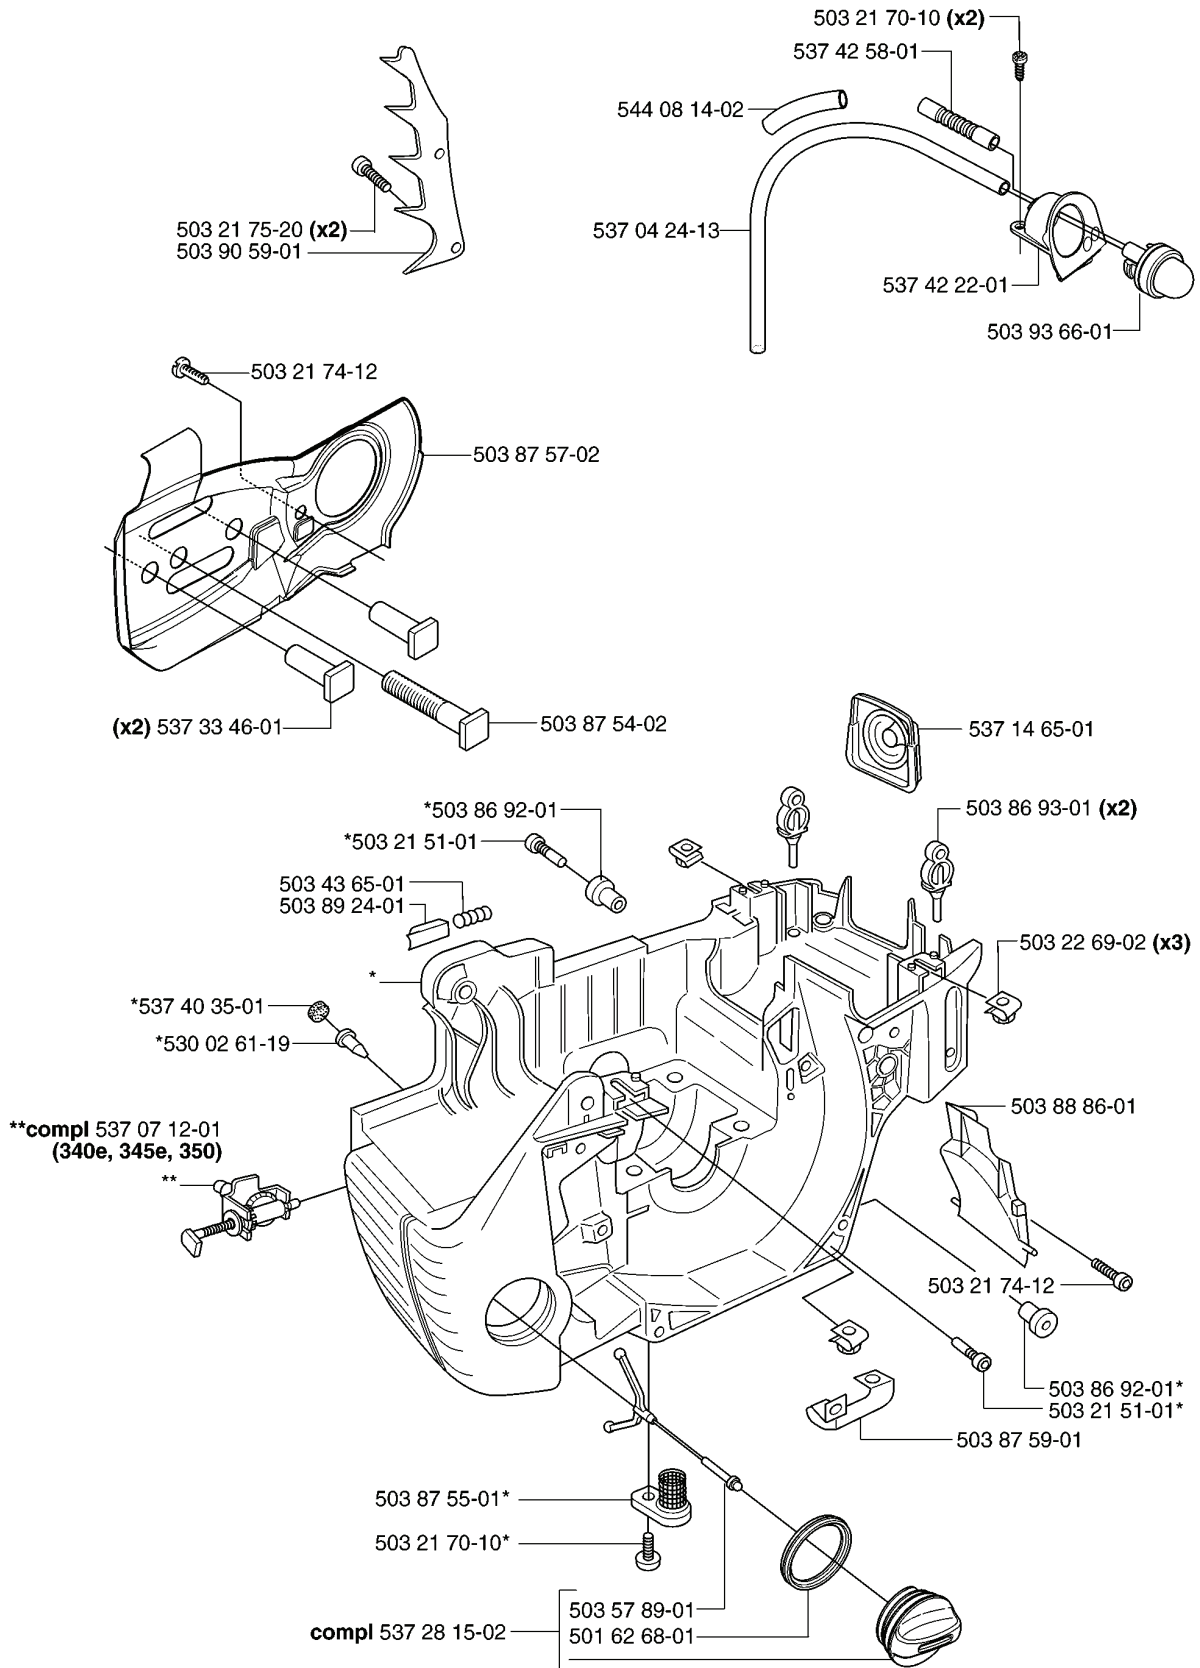

**B** \*compl 537 10 78-03 340, 340e, 350

\*537 37 04-01

---

REF.	PART NO.	DESCRIPTION	REMARK	QTY.	KIT
537 10 78-03	537107803	CHAIN BRAKE		1	
537 37 04-01	537370401	LABEL		1	
503 22 00-01	503220001	HEXAGON NUT		2	
503 85 66-01	503856601	COVER PLATE		1	
735 31 08-20	735310820	E-CLIP		1	
503 89 29-01	503892901	PIN		1	
503 89 08-02	503890802	KNEE JOINT ASSY		1	
503 46 59-01	503465901	BRAKE SPRING		1	
537 04 30-01	537043001	BRAKE BAND ASSY		1	
503 85 52-01	503855201	GUIDE BUSHING		1	
537 10 80-02	537108002	HUB CAP		1	
537 08 90-01	537089001	WEAR PROTECTION		1	
503 21 70-10	503217010	SCREW CCRPANT		1	

**K** \*compl 544 33 46-01 345e

REF.	PART NO.	DESCRIPTION	REMARK	QTY.	KIT
544 33 46-01	544334601	CRANKCASE ASSY		1	
503 21 75-20	503217520	SCREW IHSCFT		2	
503 90 59-01	503905901	SPIKE		1	
503 87 57-02	503875702	CHAIN GUIDE PLATE		1	
537 33 46-01	537334601	BAR BOLT		2	
503 87 54-02	503875402	BAR BOLT		1	
503 86 92-01	503869201	BUSHING		1	
503 43 65-01	503436501	POSITION SPRING		1	
503 89 24-01	503892401	LOCK		1	
537 40 35-01	537403501	FILTER		1	
530 02 61-19	530026119	CHECK VALVE		1	
537 07 12-01	537071201	CHAIN TENSIONER		1	
503 87 55-01	503875501	OIL SCREEN		1	
537 28 15-02	537281502	TANK CAP ASSY		1	
501 62 68-01	501626801	GASKET		1	
503 57 89-01	503578901	HOLDER		1	
503 87 59-01	503875901	GROUND PLATE		1	
503 21 51-01	503215101	SCREW IHSCFT		1	
503 21 74-12	503217412	SCREW IHSCFT		1	
503 88 86-01	503888601	AIR NOZZLE		1	
503 22 69-02	503226902	NUT		3	
503 86 93-01	503869301	SUPPORT		2	
537 14 65-01	537146501	BELLOWS		1	
503 93 66-01	503936601	PURGE		1	
537 42 22-01	537422201	BRACKET		1	
537 04 24-13	537042413	FUEL HOSE		1	
544 08 14-02	544081402	PROTECTIVE HOSE		1	
537 42 58-01	537425801	SUCTION HOSE		1	
503 21 70-10	503217010	SCREW CCRPANT		2	