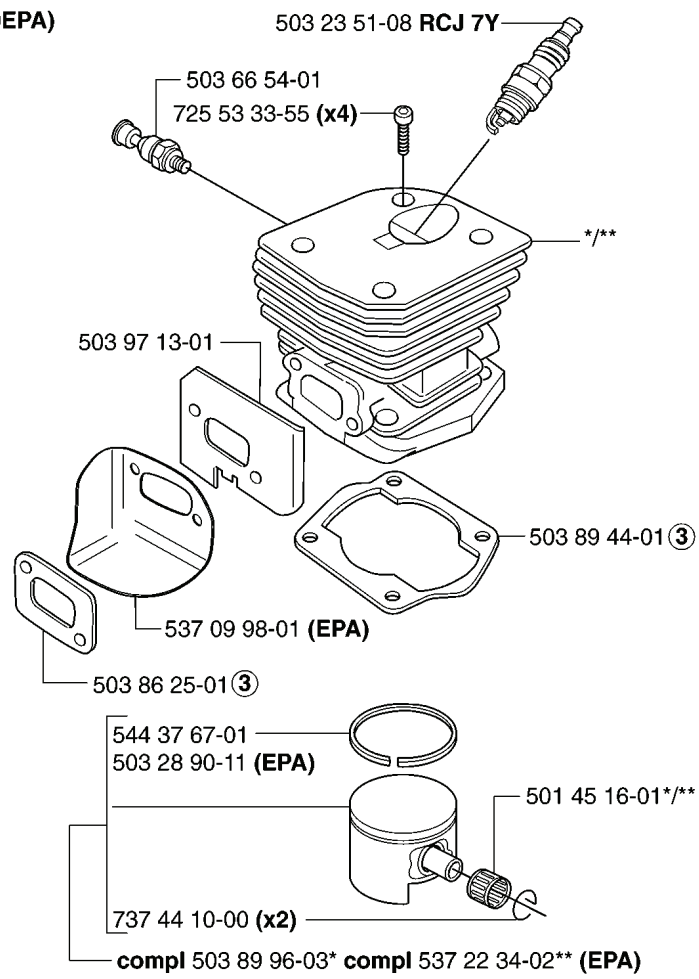

**C 340, 340e**

**C 345e**

**C 350**

REF.	PART NO.	DESCRIPTION	REMARK	QTY.	KIT
537 35 91-01	537359101	CLUTCH SPRING		1	
503 93 18-01	503931801	PUMP PINION		1	
503 85 48-01	503854801	SEALING		1	
537 15 48-01	537154801	PUMP CYLINDER		1	
503 93 21-01	503932101	PUMP PISTON		1	
503 24 09-05	503240905	NEEDLE ROLLER		1	
537 11 05-03	537110503	CLUTCH ASSY		1	
503 87 30-72	503873072	CLUTCH DRUM ASSY		1	
537 40 54-01	537405401	SEALING		1	
537 41 32-01	537413201	OIL PRESSURE HOSE		1	
503 25 52-01	503255201	NEEDLE BEARING		1	
503 89 22-02	503892202	PUMP PINION		1	
503 21 74-12	503217412	SCREW IHSCT		1	
721 11 64-30	721116430	GROOVED PIN		1	
537 02 71-01	537027101	ADJUSTER		1	
503 89 15-01	503891501	SPRING		1	
503 89 16-01	503891601	SPRING		1	
503 23 00-60	503230060	WASHER		1	
537 06 91-01	537069101	PUMP PISTON		1	
537 10 55-03	537105503	OIL PUMP		1	

REF.	PART NO.	DESCRIPTION	REMARK	QTY.	KIT
503 87 00-76	503870076	CYLINDER ASSY		1	
503 87 02-76	503870276	CYLINDER ASSY		1	
503 23 51-08	503235108	SPARK PLUG		1	
503 55 22-01	503552201	PLUG		1	
503 97 13-01	503971301	HEAT DEFLECTOR		1	
503 28 90-03	503289003	PISTON RING		1	
544 26 55-01	544265501	PISTON RING		1	
737 44 10-00	737441000	SNAP RING		2	
503 87 01-02	503870102	PISTON ASSY		1	
503 90 73-71	503907371	PISTON ASSY		1	
503 20 05-32	503200532	SCREW IHSCM		4	
501 45 16-01	501451601	NEEDLE BEARING		1	
503 92 60-02	503926002	COVER PLATE		2	
537 25 30-02	537253002	CYLINDER ASSY		1	
503 86 99-03	503869903	CYLINDER ASSY		1	
503 66 54-01	503665401	DECOMPRESSION VALVE		1	
725 53 33-55	725533355	SCREW IHSCM		4	
537 09 98-01	537099801	HEAT DEFLECTOR		1	
503 86 25-01	503862501	GASKET		1	
544 37 67-01	544376701	PISTON RING		1	
503 28 90-11	503289011	PISTON RING		1	
503 89 96-03	503899603	PISTON ASSY		1	
537 22 34-02	537223402	PISTON ASSY		1	
503 89 44-01	503894401	GASKET		1	