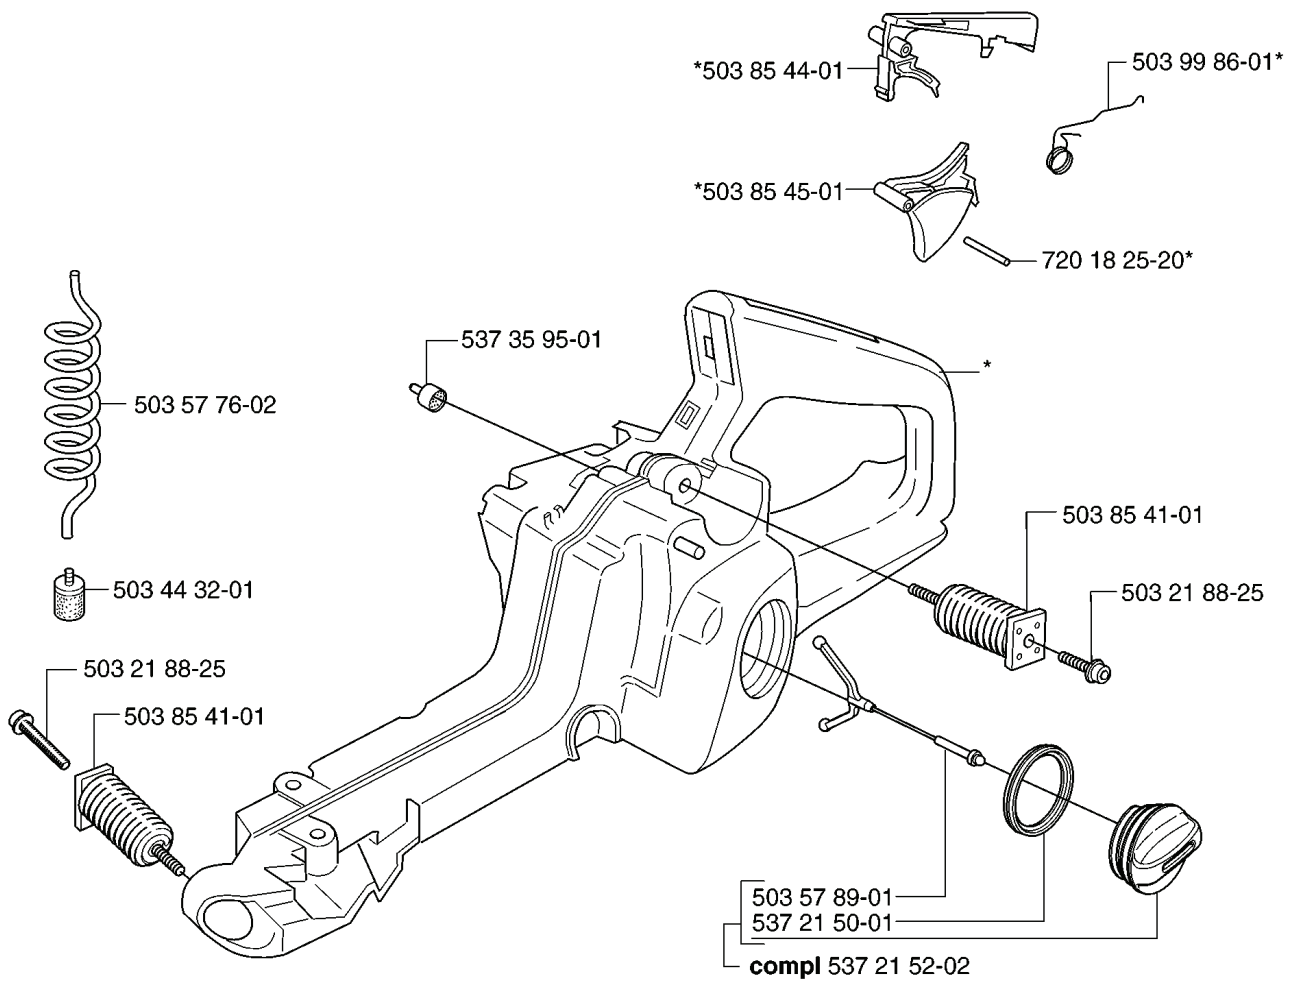

\*compl 503 86 37-03

REF.	PART NO.	DESCRIPTION	REMARK	QTY.	KIT
503 86 37-03	503863703	FUEL TANK		1	
503 57 76-02	503577602	FUEL HOSE		1	
503 44 32-01	503443201	FUEL FILTER		1	
503 21 88-25	503218825	SCREW IHSCFT		1	
503 85 41-01	503854101	ANTIVIBRATION ELEMENT		1	
537 35 95-01	537359501	TANK VENT ASSY		1	
503 85 44-01	503854401	THROTTLE LOCKOUT		1	
503 85 45-01	503854501	TRIGGER		1	
503 57 89-01	503578901	HOLDER		1	
537 21 50-01	537215001	SEALING		1	
537 21 52-02	537215202	TANK CAP ASSY		1	
720 18 25-20	720182520	PARALLEL PIN		1	
503 99 86-01	503998601	RECOIL SPRING		1	