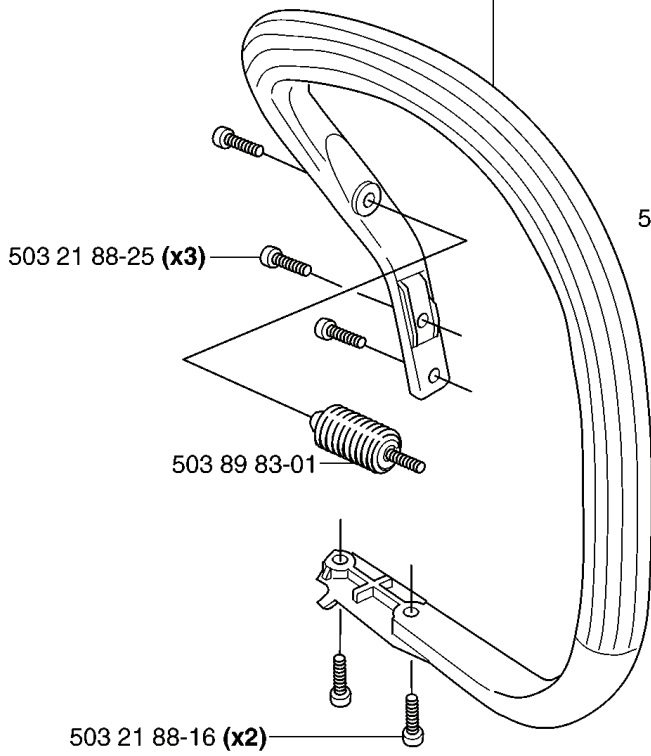

# **SPARE PARTS LIST**

**M** 503 85 37-01 (340, 340e, 345e)

537 30 17-01 (350)

REF.	PART NO.	DESCRIPTION	REMARK	QTY.	KIT
503 85 37-01	503853701	FRONT HANDLE		1	
503 21 88-25	503218825	SCREW IHSCFT		3	
503 21 88-16	503218816	SCREW IHSCFT		2	
503 89 83-01	503898301	ANTIVIBRATION ELEMENT		1	
503 92 24-01	503922401	SPACER		1	
537 30 17-01	537301701	HANDLE		1	
537 42 29-01	537422901	STARTER ASSY		1	
503 89 06-01	503890601	AIR CONDUCTOR		1	
537 42 66-01	537426601	SCREW		1	
537 42 33-01	537423301	DRIVER		1	
537 42 34-01	537423401	SPRING		1	
503 21 28-10	503212810	SCREW CCRPANT		2	
537 09 31-01	537093101	SPRING CASSETTE ASSY		1	
537 42 30-01	537423001	STARTER HOUSING		1	
544 01 67-01	544016701	LABEL		1	
544 01 67-02	544016702	LABEL		1	
537 42 32-01	537423201	STARTER PULLEY		1	
505 30 51-25	505305125	STARTER ROPE		1	
503 21 73-21	503217321	SCREW		4	
537 28 32-01	537283201	SLEEVE		1	
537 23 25-01	537232501	STARTER HANDLE		1	

**R**

**Up to 991499999**

503 89 07-02

**From 991500001  
to 001400001**

537 10 80-01

---

REF.	PART NO.	DESCRIPTION	REMARK	QTY.	KIT
503 89 07-02	503890702	HUB CAP		1	
537 10 80-01	537108001	HUB CAP		1	

**K**

**C 340, 340e**

**C 345e**

**C 350**

REF.	PART NO.	DESCRIPTION	REMARK	QTY.	KIT
537 35 91-01	537359101	CLUTCH SPRING		1	
503 93 18-01	503931801	PUMP PINION		1	
503 85 48-01	503854801	SEALING		1	
537 15 48-01	537154801	PUMP CYLINDER		1	
503 93 21-01	503932101	PUMP PISTON		1	
503 24 09-05	503240905	NEEDLE ROLLER		1	
537 11 05-03	537110503	CLUTCH ASSY		1	
503 87 30-72	503873072	CLUTCH DRUM ASSY		1	
537 40 54-01	537405401	SEALING		1	
537 41 32-01	537413201	OIL PRESSURE HOSE		1	
503 25 52-01	503255201	NEEDLE BEARING		1	
503 89 22-02	503892202	PUMP PINION		1	
503 21 74-12	503217412	SCREW IHSCT		1	
721 11 64-30	721116430	GROOVED PIN		1	
537 02 71-01	537027101	ADJUSTER		1	
503 89 15-01	503891501	SPRING		1	
503 89 16-01	503891601	SPRING		1	
503 23 00-60	503230060	WASHER		1	
537 06 91-01	537069101	PUMP PISTON		1	
537 10 55-03	537105503	OIL PUMP		1	