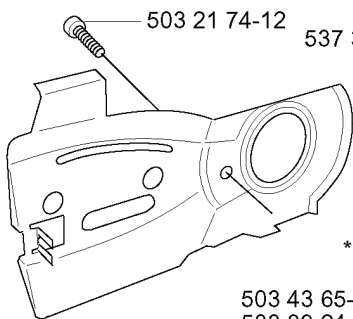

J

*compl 537 17 20-03

503 21 75-20 (x2)
503 90 59-01

537 32 40-01 (350)

503 87 57-01

*503 86 92-01

*503 21 51-01

503 43 65-01
503 89 24-01

*503 87 54-01 (x2)

*537 04 03-01

**compl 537 07 12-01
(345e, 350)

**

501 54 63-01
501 45 41-01
503 87 94-01

(340, 340e)

503 87 55-01*

503 21 70-10*

compl 537 28 15-02

503 57 89-01
501 62 68-01

537 14 65-01

503 86 93-01 (x2)

503 22 69-02 (x3)

503 88 86-01

503 21 74-12

503 86 92-01*
503 21 51-01*

503 87 59-01
503 20 05-27 (350 x4)