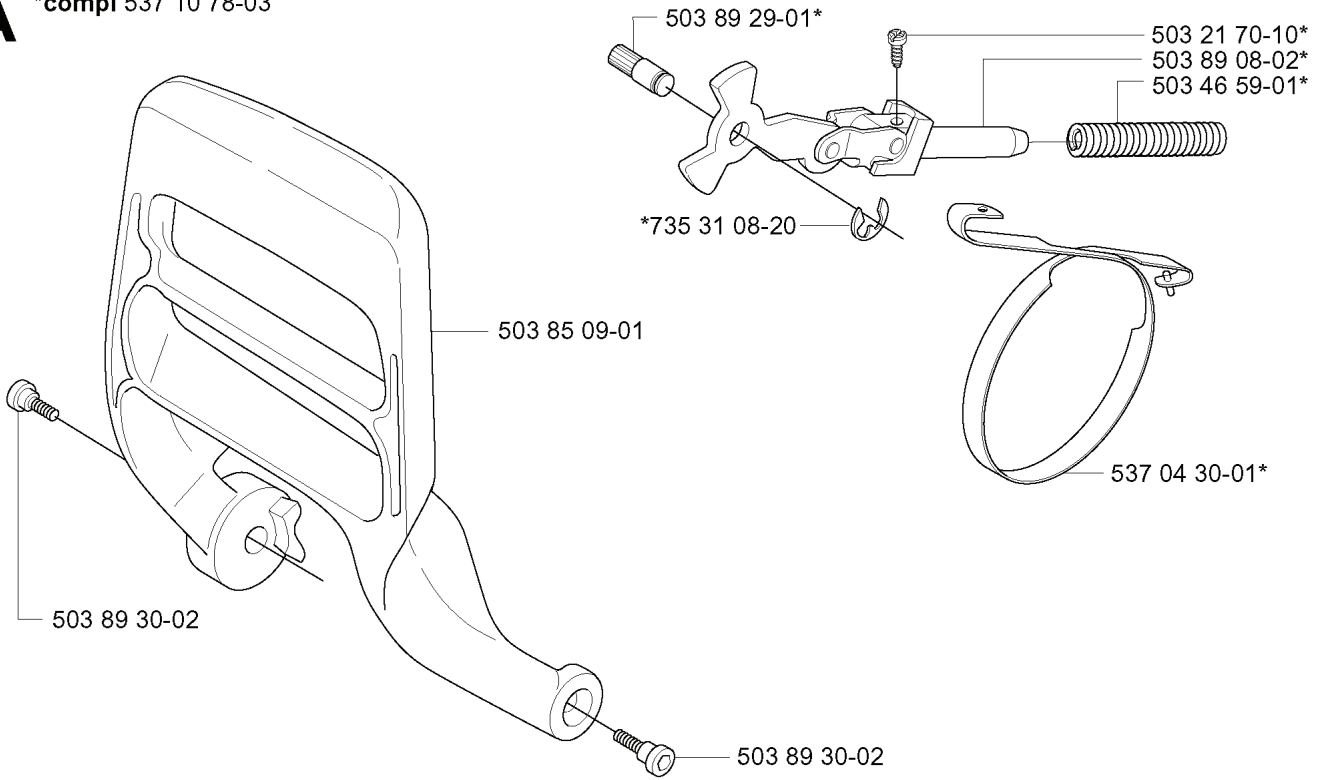

F 340e, 345e, 350

537 02 40-01 **NYLON 80 μ Black**
537 02 40-02 **NYLON 44 μ Yellow**
537 02 40-03 **FELT White**

REF.	PART NO.	DESCRIPTION	REMARK	QTY.	KIT
537 02 40-01	537024001	AIR FILTER	NYLON BLACK	1	
537 02 40-02	537024002	AIR FILTER	NYLON YELLOW	1	
537 02 40-03	537024003	AIR FILTER	FELT WHITE	1	
503 88 92-01	503889201	THROTTLE ROD		1	
503 28 32-10	503283210	CARBURETTOR	C3-EL32, 340E, 345E, 350	1	
537 02 90-01	537029001	SUPPORT RING		1	
537 24 65-01	537246501	IMPULSE HOSE		1	
503 86 63-01	503866301	BELLOWS		1	
503 86 62-01	503866201	INSULATION WALL		1	
537 42 21-01	537422101	FLANGE		1	
503 86 97-02	503869702	SPRING		1	
503 86 95-02	503869502	STOP SWITCH		1	
503 86 96-01	503869601	CHOKE CONTROL		1	
503 86 94-01	503869401	INLET BEND		1	
503 21 74-50	503217450	SCREW IH SCT		2	

A *compl 537 10 78-03

REF.	PART NO.	DESCRIPTION	REMARK	QTY.	KIT
537 10 78-03	537107803	CHAIN BRAKE		1	
503 89 29-01	503892901	PIN		1	
735 31 08-20	735310820	E-CLIP		1	
503 85 09-01	503850901	HAND GUARD		1	
503 89 30-02	503893002	SCREW		1	
503 22 00-01	503220001	HEXAGON NUT		2	
537 37 04-01	537370401	LABEL		1	
503 85 66-01	503856601	COVER PLATE		1	
503 85 52-01	503855201	GUIDE BUSHING		1	
503 21 70-10	503217010	SCREW CCRPANT		1	
537 08 90-01	537089001	WEAR PROTECTION		1	
537 10 80-02	537108002	HUB CAP		1	
537 04 30-01	537043001	BRAKE BAND ASSY		1	
503 46 59-01	503465901	BRAKE SPRING		1	
503 89 08-02	503890802	KNEE JOINT ASSY		1	