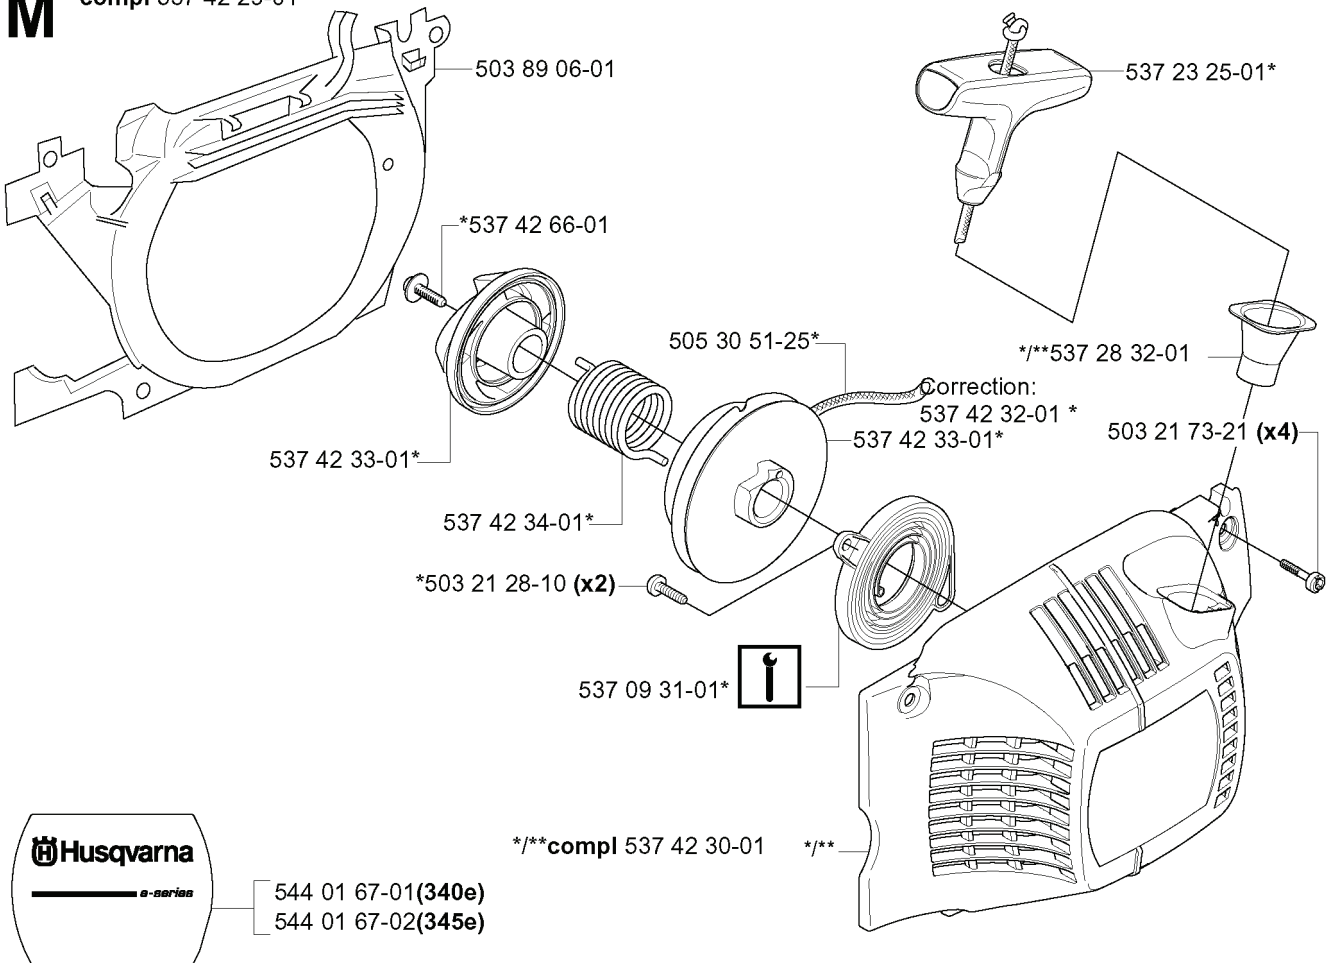

M *compl 537 42 29-01