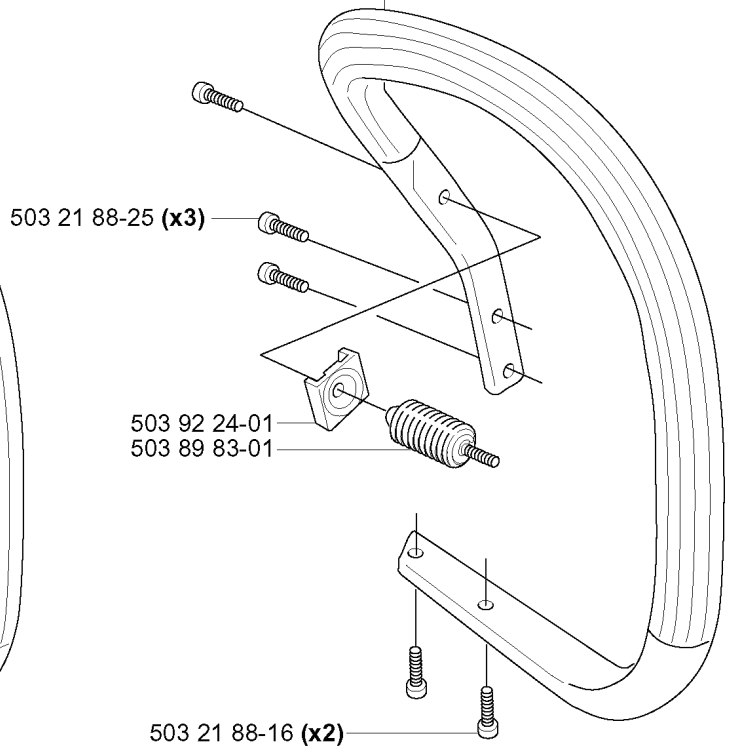

537 30 17-01 (350)