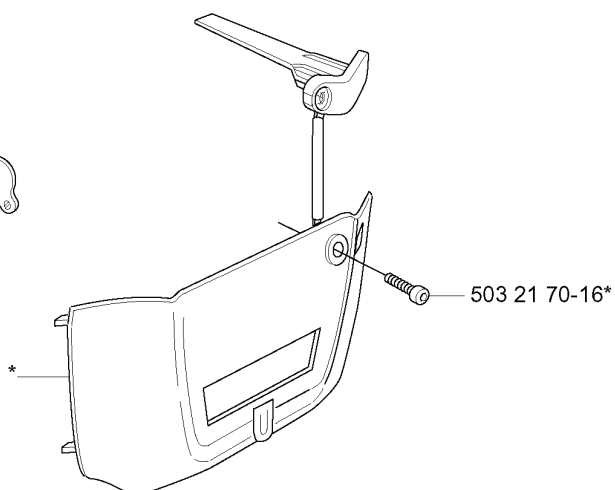

Winter kit

*compl 537 04 28-02 (340, 350)