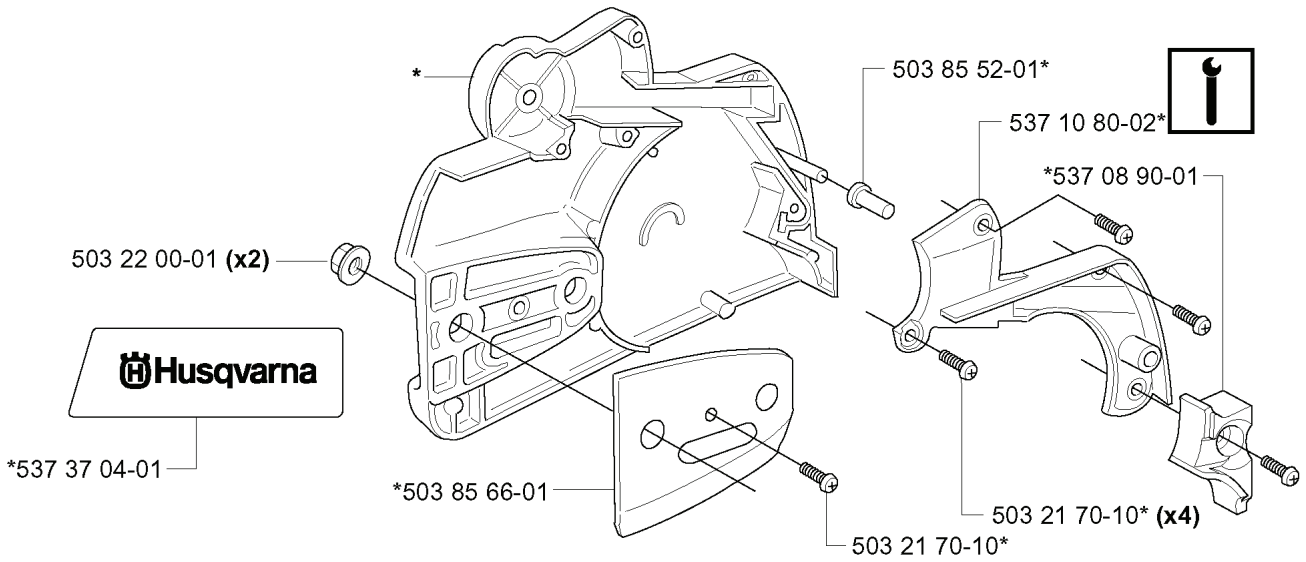

F 340e, 345e, 350

537 02 40-01 **NYLON 80 μ Black**
537 02 40-02 **NYLON 44 μ Yellow**
537 02 40-03 **FELT White**

REF.	PART NO.	DESCRIPTION	REMARK	QTY.	KIT
537 02 40-01	537024001	AIR FILTER	NYLON BLACK	1	
537 02 40-02	537024002	AIR FILTER	NYLON YELLOW	1	
537 02 40-03	537024003	AIR FILTER	FELT WHITE	1	
503 88 92-01	503889201	THROTTLE ROD		1	
503 28 32-10	503283210	CARBURETTOR	C3-EL32, 340E, 345E, 350	1	
537 02 90-01	537029001	SUPPORT RING		1	
537 24 65-01	537246501	IMPULSE HOSE		1	
503 86 63-01	503866301	BELLOWS		1	
503 86 62-01	503866201	INSULATION WALL		1	
537 42 21-01	537422101	FLANGE		1	
503 86 97-02	503869702	SPRING		1	
503 86 95-02	503869502	STOP SWITCH		1	
503 86 96-01	503869601	CHOKE CONTROL		1	
503 86 94-01	503869401	INLET BEND		1	
503 21 74-50	503217450	SCREW IH SCT		2	

A *compl 537 10 78-03

REF.	PART NO.	DESCRIPTION	REMARK	QTY.	KIT
537 10 78-03	537107803	CHAIN BRAKE		1	
503 89 29-01	503892901	PIN		1	
735 31 08-20	735310820	E-CLIP		1	
503 85 09-01	503850901	HAND GUARD		1	
503 89 30-02	503893002	SCREW		1	
503 22 00-01	503220001	HEXAGON NUT		2	
537 37 04-01	537370401	LABEL		1	
503 85 66-01	503856601	COVER PLATE		1	
503 85 52-01	503855201	GUIDE BUSHING		1	
503 21 70-10	503217010	SCREW CCRPANT		1	
537 08 90-01	537089001	WEAR PROTECTION		1	
537 10 80-02	537108002	HUB CAP		1	
537 04 30-01	537043001	BRAKE BAND ASSY		1	
503 46 59-01	503465901	BRAKE SPRING		1	
503 89 08-02	503890802	KNEE JOINT ASSY		1	