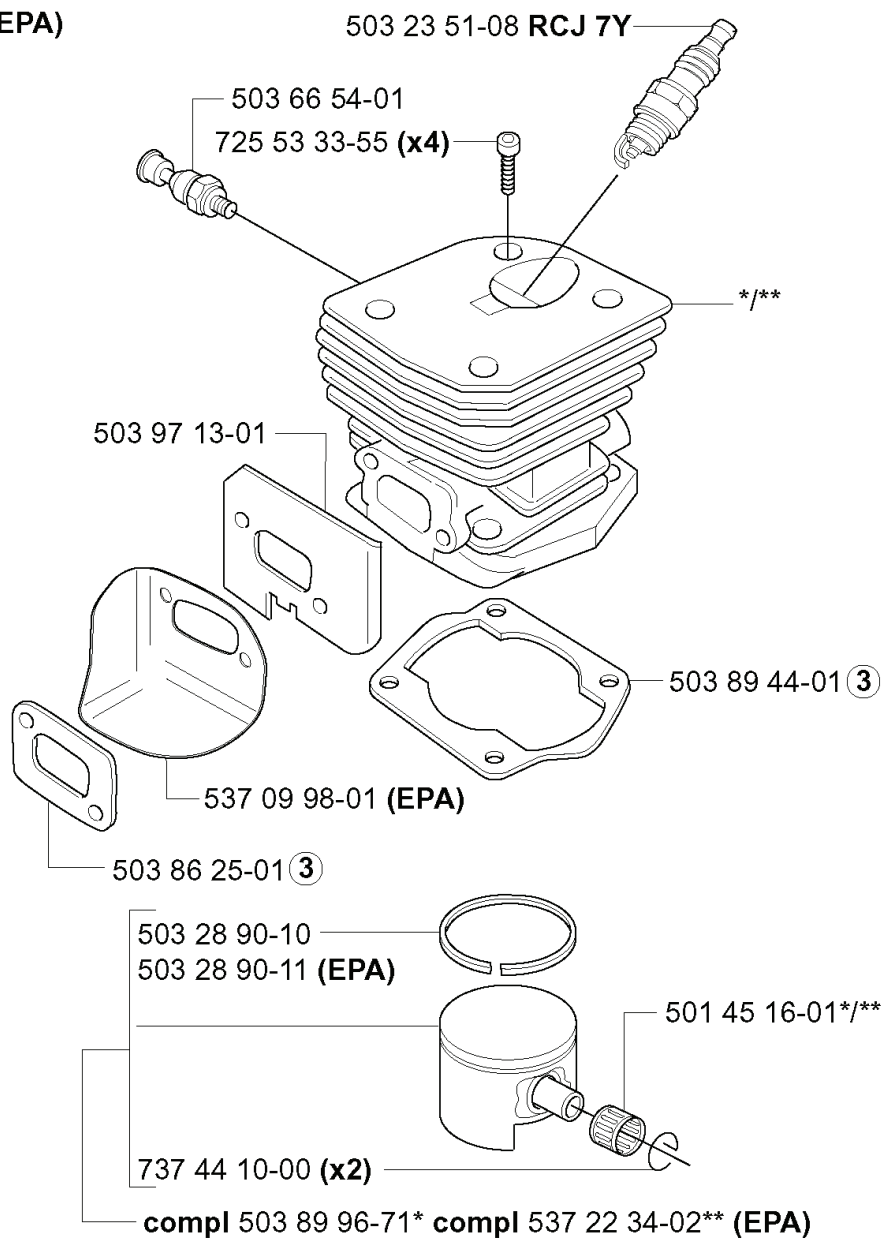

G ****compl 537 25 30-02 (350EPA)**
*compl 503 86 99-71 (350)