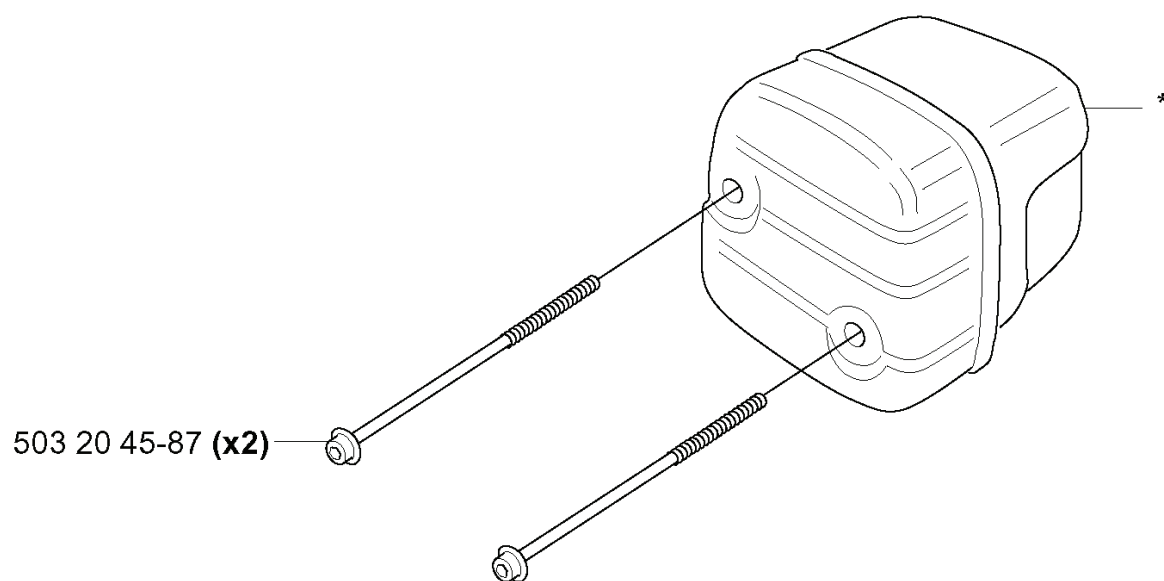

E *compl 503 87 96-02 (FG) 340, 340e, 345