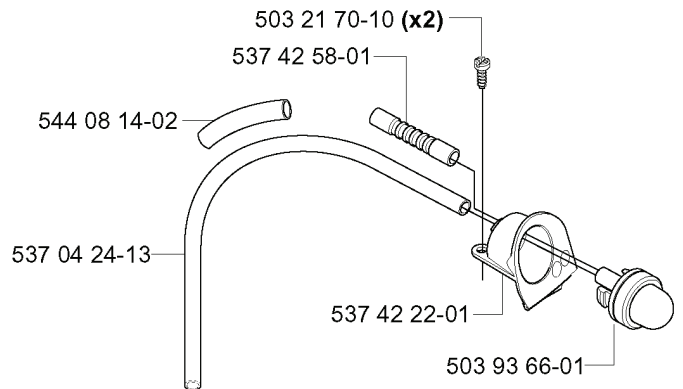

A *compl 537 10 78-03

REF.	PART NO.	DESCRIPTION	REMARK	QTY.	KIT
537 10 78-03	537107803	CHAIN BRAKE		1	
503 89 29-01	503892901	PIN		1	
735 31 08-20	735310820	E-CLIP		1	
503 85 09-01	503850901	HAND GUARD		1	
503 89 30-02	503893002	SCREW		1	
503 22 00-01	503220001	HEXAGON NUT		2	
537 37 04-01	537370401	LABEL		1	
503 85 66-01	503856601	COVER PLATE		1	
503 85 52-01	503855201	GUIDE BUSHING		1	
503 21 70-10	503217010	SCREW CCRPANT		1	
537 08 90-01	537089001	WEAR PROTECTION		1	
537 10 80-02	537108002	HUB CAP		1	
537 04 30-01	537043001	BRAKE BAND ASSY		1	
503 46 59-01	503465901	BRAKE SPRING		1	
503 89 08-02	503890802	KNEE JOINT ASSY		1	

J

*compl 537 17 20-03

503 21 75-20 (x2)
503 90 59-01

537 32 40-01 (350)

503 87 57-01

*503 86 92-01

*503 21 51-01

503 43 65-01
503 89 24-01