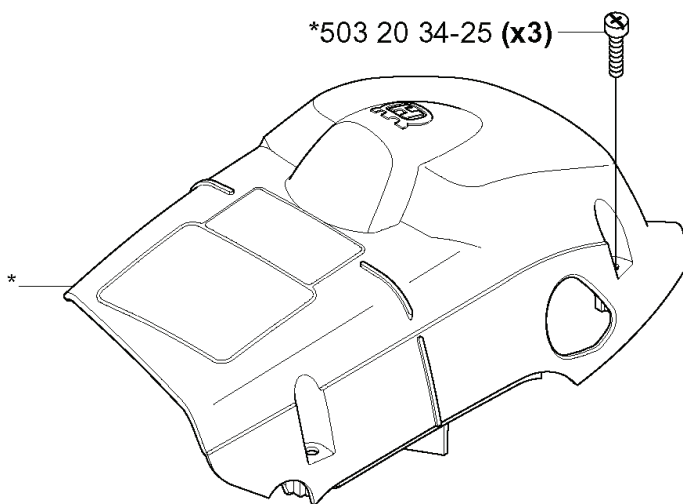

C *compl 537 42 20-01 (340e, 345e)

*503 98 74-01

*503 20 34-25 (x3)