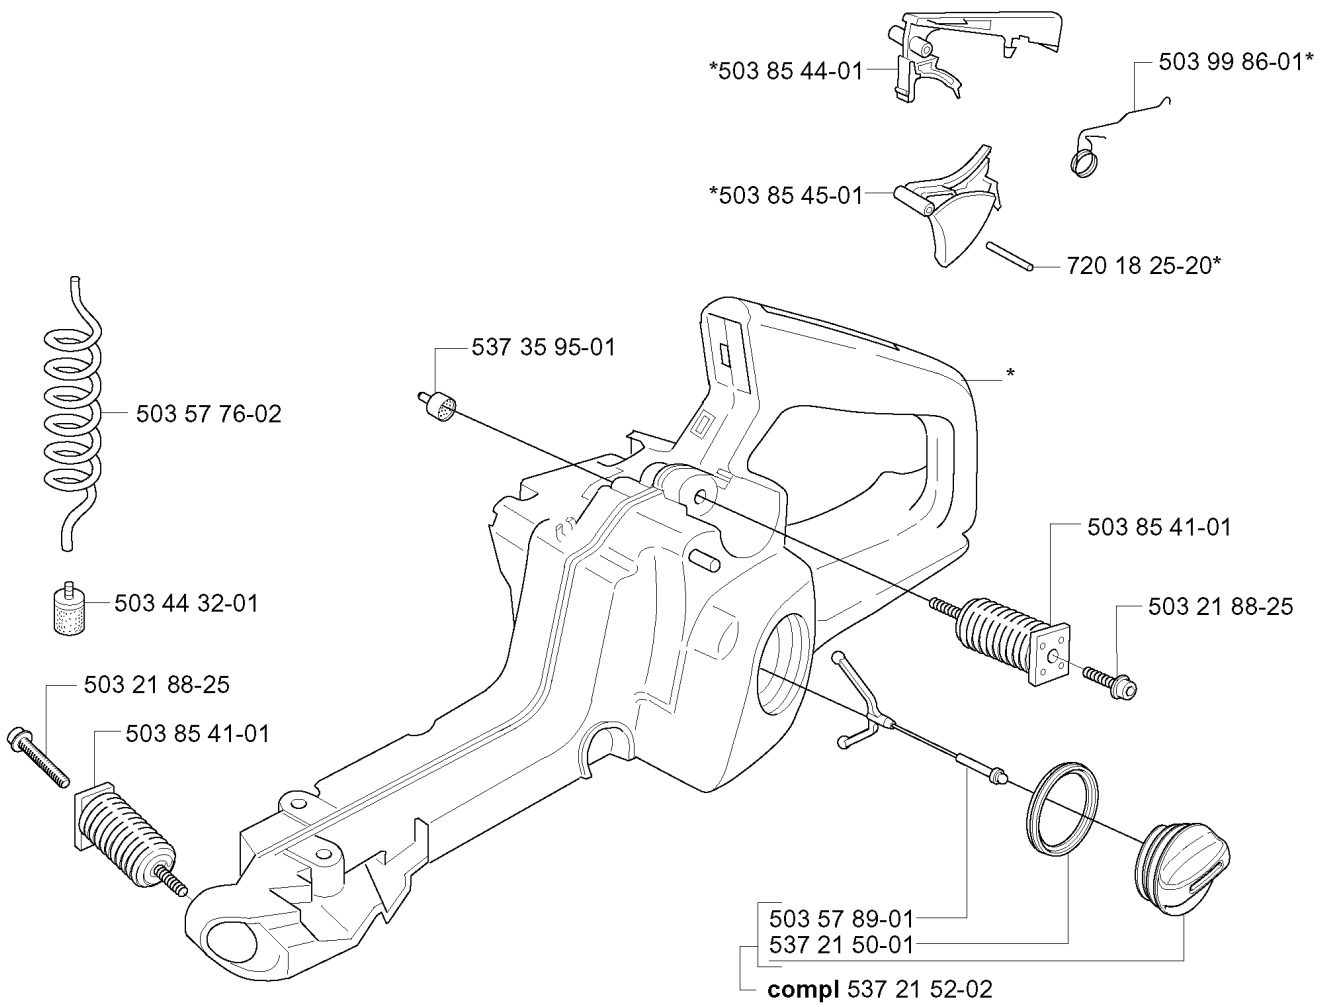

K *compl 503 86 37-03