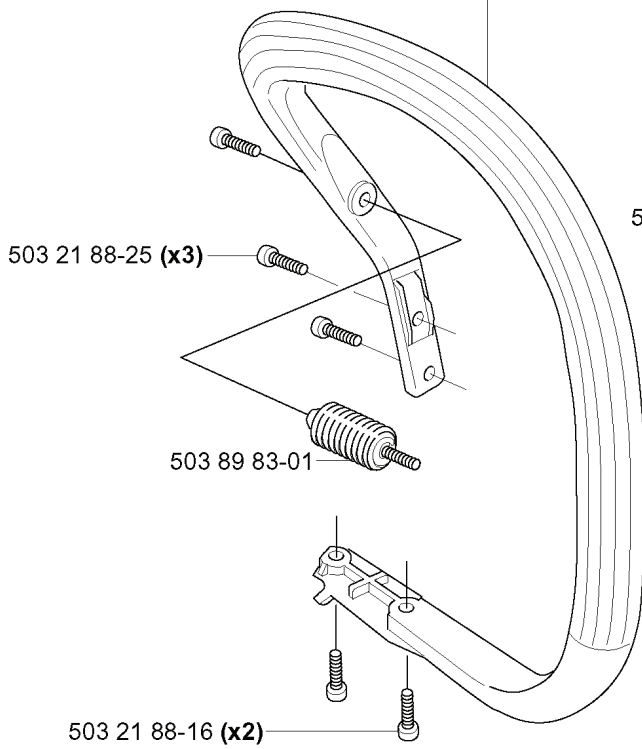

L

503 85 37-01 (340, 340e, 345e)