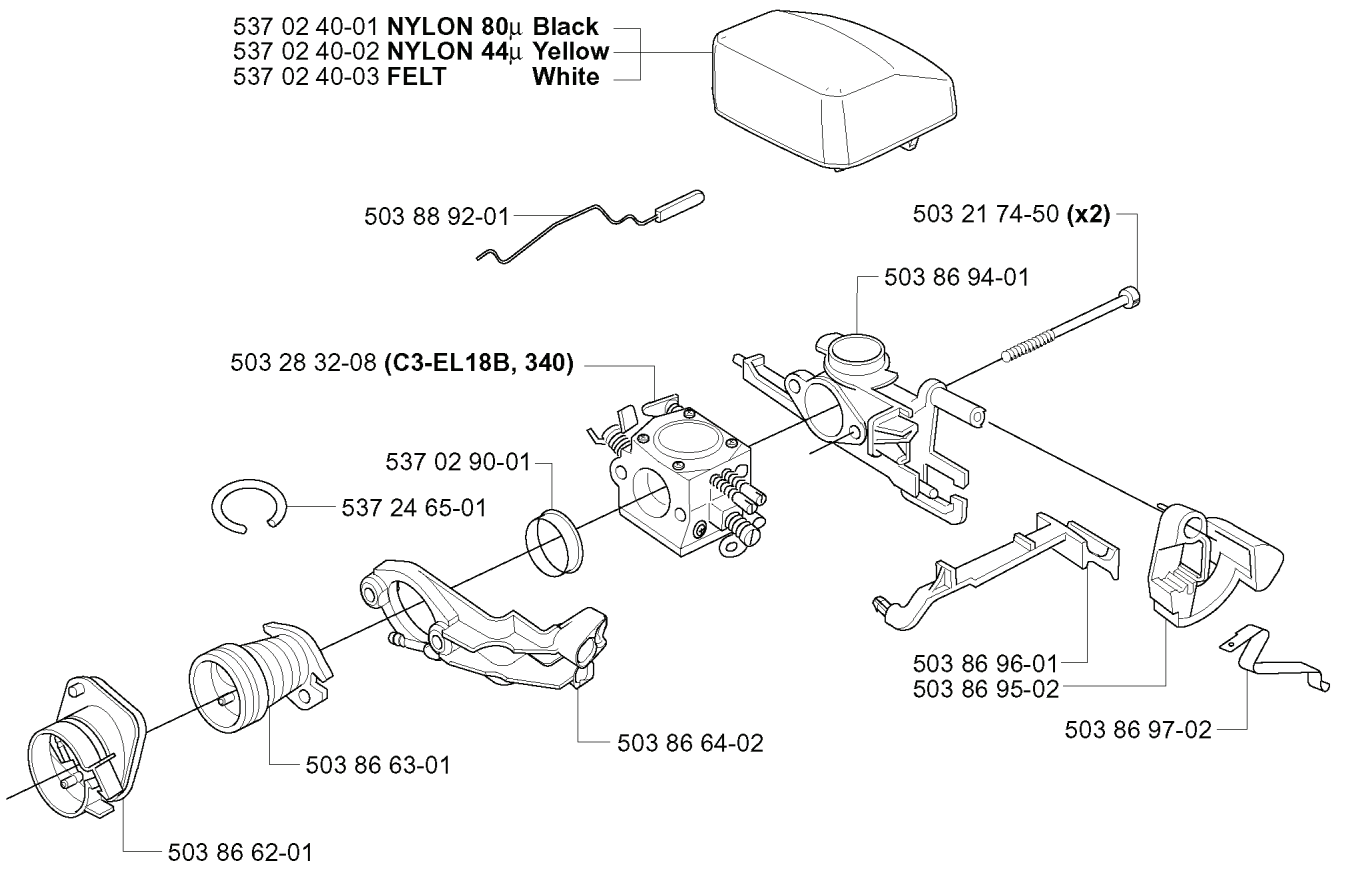

*503 98 74-01

*503 20 34-25 (x3)

REF.	PART NO.	DESCRIPTION	REMARK	QTY.	KIT
537 42 19-01	537421901	CYLINDER COVER	350	1	
503 98 74-01	503987401	LABEL		1	
503 20 34-25	503203425	SCREW CCRPANMO		3	

F 340

537 02 40-01 **NYLON 80 μ Black**
537 02 40-02 **NYLON 44 μ Yellow**
537 02 40-03 **FELT White**