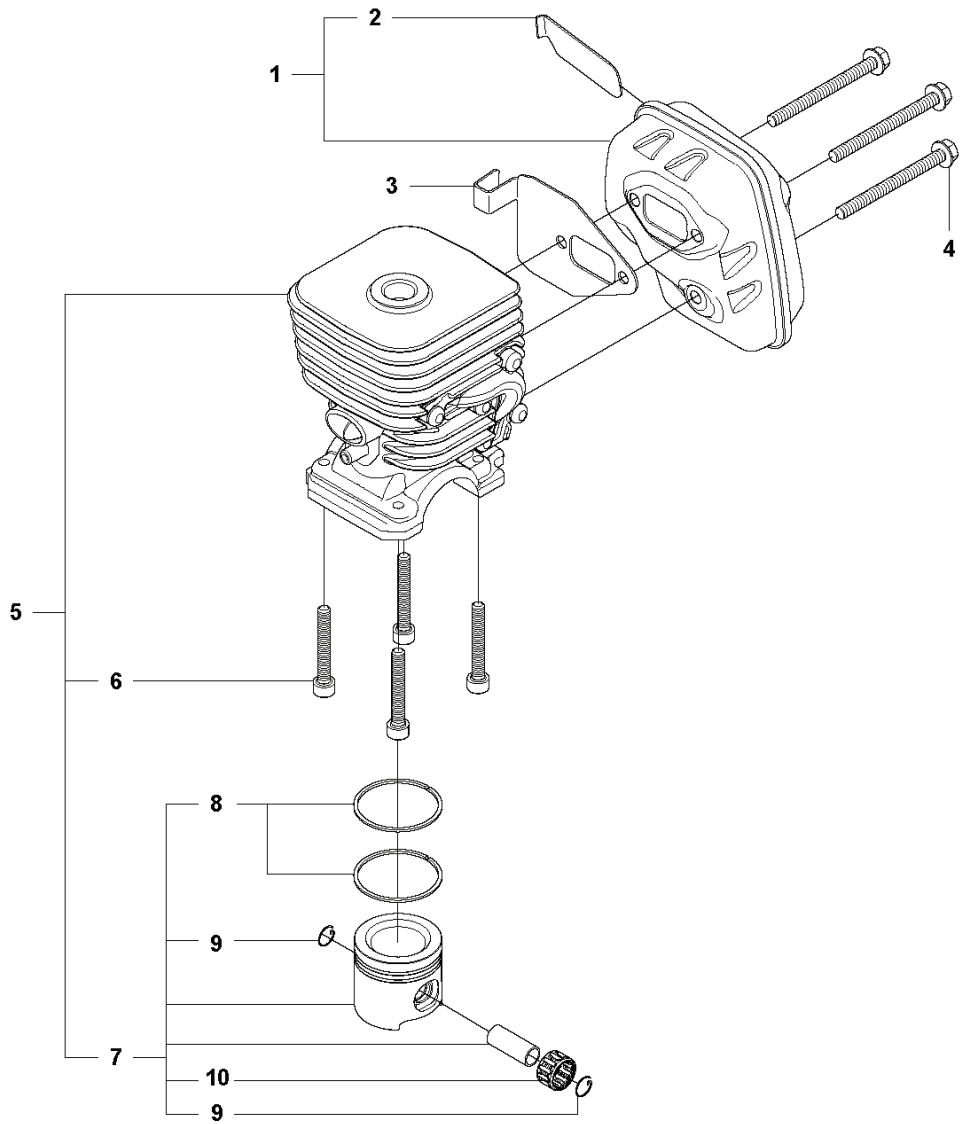

G 327ES
CYLINDER PISTON & MUFFLER

REF.	PART NO.	DESCRIPTION	REMARK	QTY.	KIT
1	537221704	MUFFLER ASSY	Cat.	1	
2	537221801	SPARK ARRESTER SCREEN		1	1
3	537014101	GASKET		1	
4	502078101	SCREW EHIHFH		3	
5	537085103	CYLINDER	Ø=34mm	1	
6	503200735	SCREW IHSCFM		4	5
7	537405902	PISTON		1	5
8	537406201	PISTON RING		1	7
9	737440800	CIRCLIP		1	7
10	503712201	BEARING		1	7