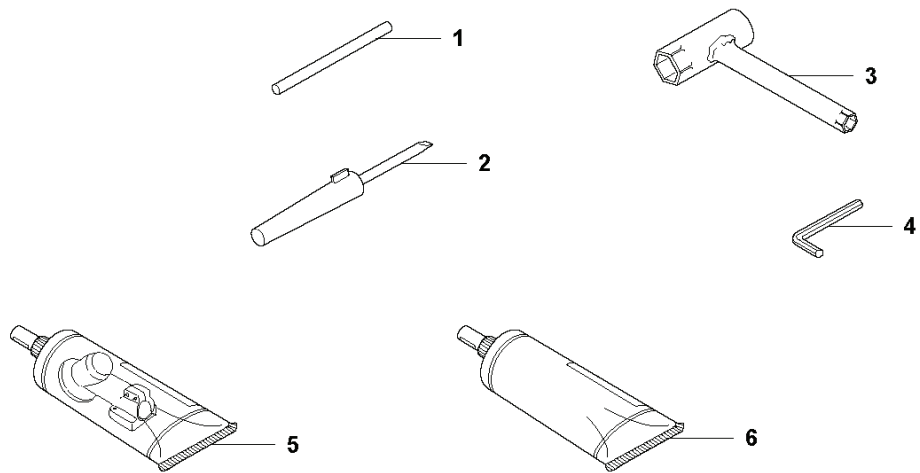

# **SPARE PARTS LIST**

**L** 327ES

---

REF.	PART NO.	DESCRIPTION	REMARK	QTY.	KIT
1	502285901	STOP		1	
2	501600203	SCREWDRIVER		1	
3	502114602	SOCKET WRENCH		1	
4	502215801	WRENCH		1	
5	503976401	GREASE		1	
6	503801701	GREASE		1	

**K** 327ES  
CARBURETOR (not for US)

Zama C1Q-EL24

REF.	PART NO.	DESCRIPTION	REMARK	QTY.	KIT
1	503283401	CARBURETTOR	Zama C1Q-EL24, NOT FOR US	1	
2	503974301	COVER		1	1
3	503480501	SCREW		2	1
4	537020201	COVER		1	1
5	537020701	SCREW		1	1
6	503481101	PIECE		1	1
7	503479601	SCREW		1	1
8	537048901	DIAPHRAGM		1	1. A. B
9	537020401	GASKET		1	1. A. B
10	537020101	GASKET		1	1. A. B
11	537020001	DIAPHRAGM PUMP		1	1. A. B
12	503535701	STRAINER		1	1. B
13	503480101	SCREW		1	1
14	503480001	PIN RETAINING SCREW		1	1. B
15	503665901	LEVER		1	1. B
16	537020301	SPRING		1	1. B
17	503479701	VALVE		1	1. B
18	537020801	PLUG		1	1. B
19	537012501	BALL		1	1
20	537012601	SPRING		1	1
21	537020901	SHAFT ASSY		1	1
22	537370301	VALVE		1	1
23	503481801	SCREW		1	1
24	503481901	COLLAR		1	1
25	537049001	LEVER		1	1
26	537021001	SPRING		1	1
27	503755301	SCREW		1	1
28	537019601	SHAFT ASSY		1	1
29	537019901	VALVE		1	1
30	503479201	SCREW		1	1
31	537019701	SPRING		1	1
32	503478901	COLLAR		1	1
33	537019801	LEVER		1	1
34	503479001	SCREW		1	1
35	537020601	SCREW		1	1
36	537127801	SCREW		1	1
37	503974001	WASHER		1	1
38	503480801	SPRING		1	1
39	537021601	LIMITER CAP		1	1
40	537021601	LIMITER CAP		1	1
41	531004552	GASKET KIT		1	
42	531004553	GASKET KIT		1	