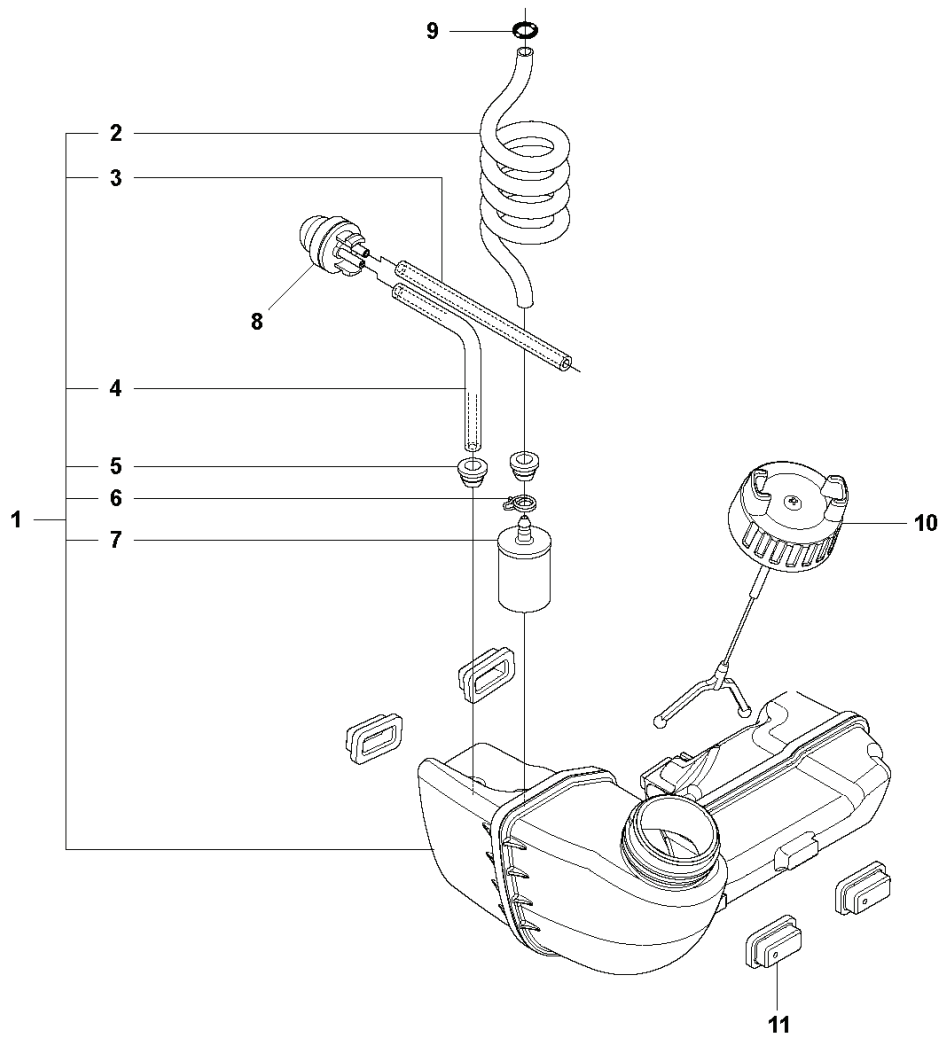

E 327ES
FUEL TANK

REF.	PART NO.	DESCRIPTION	REMARK	QTY.	KIT
1	506124501	FUEL TANK ASSY		1	
2	544325001	FUEL HOSE		1	1
3	537042401	FUEL HOSE		1	1
4	537042401	FUEL HOSE		1	1
5	503735801	BUSHING		2	1
6	504022401	HOSE CLAMP		1	1
7	503443201	FUEL FILTER		1	1
8	503936601	PURGE		1	
9	537184901	O-RING		1	
10	544889702	TANK CAP		1	
11	503911001	SUSPENSION		4