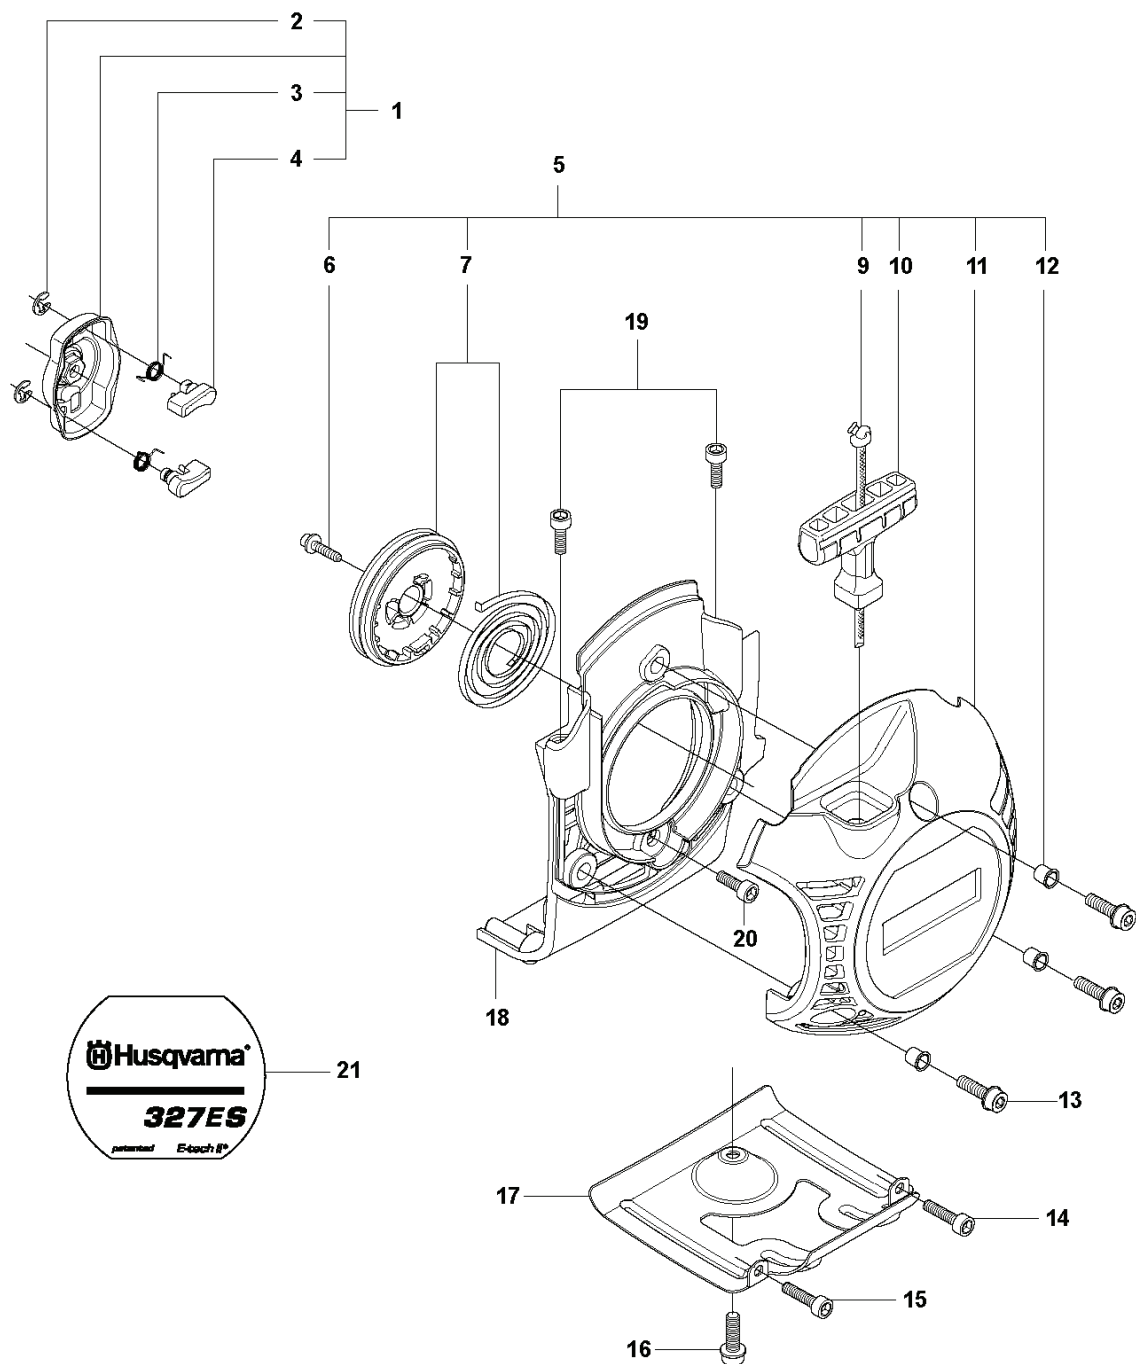

D 327ES
STARTER

REF.	PART NO.	DESCRIPTION	REMARK	QTY.	KIT
1	503873305	STARTER PAWL		1	
2	735310820	E-CLIP		2	1
3	503873601	SPRING		1	1
4	503873502	STARTER PAWL		2	1
5	505198301	STARTER ASSY		1	
6	503217716	SCREW IH SCT		1	5
7	503964901	STARTER PULLEY		1	5
8	537379302	SPACING SLEEVE		2	5
9	505305125	STARTER ROPE		1	5
10	537008401	STARTER HANDLE		1	5
11	505141301	STARTER ASSY		1	5
12	537379302	SPACING SLEEVE		3	5
13	503200316	SCREW IHSCFM	M5x16	3	
14	503216618	SCREW IH SCT		1	
15	503216618	SCREW IH SCT		1	
16	503201412	SCREW IHSCFMO	M5x12	1	
17	537034101	PROTECTIVE PLATE		1	
18	505141601	BRACKET		1	
19	503200316	SCREW IHSCFM	M5x16	2	
20	503215316	SCREW ITXSCM		1	
21				1