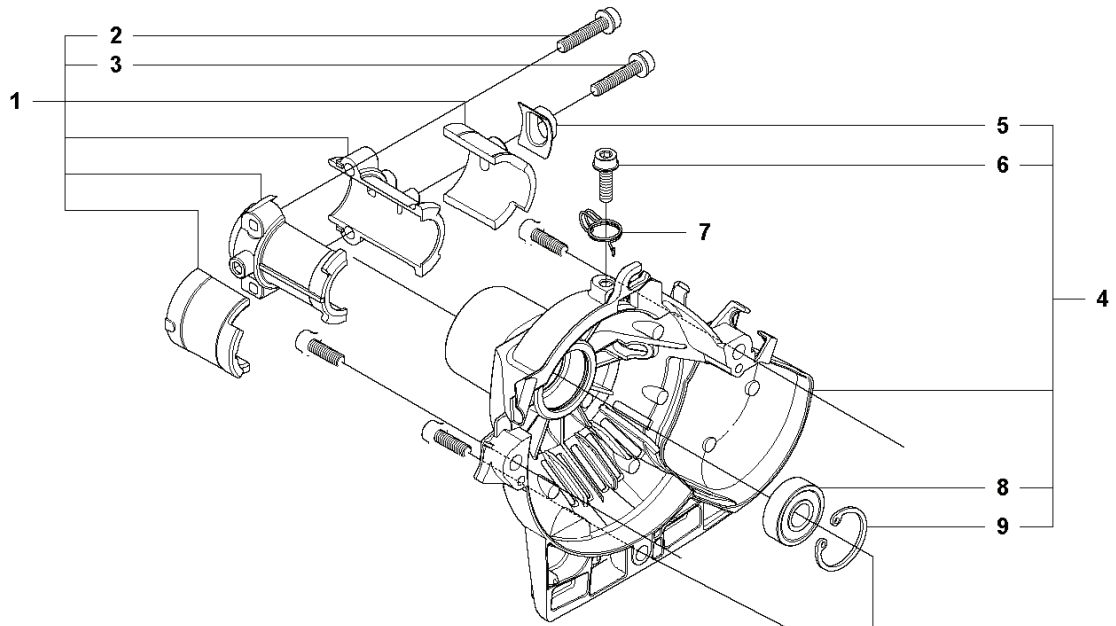

**J** 327ES  
CRANK SHAFT

---

REF.	PART NO.	DESCRIPTION	REMARK	QTY.	KIT
1	503852474	CRANKSHAFT ASSY		1	
2	503940203	BEARING CAGE		1	1
3	503940501	CUP		1	1
4	503712201	BEARING		1	1
5	503940501	CUP		1	1
6	503940203	BEARING CAGE		1	1

**B** 327ES  
THROTTLE CONTROLS

REF.	PART NO.	DESCRIPTION	REMARK	QTY.	KIT
1	544143604	CONTROL		1	
2	537419001	SWITCH		1	1
3	503216618	SCREW IHSCT		5	1
4	544100202	HANDLE HALF		1	1
5	503878001	THROTTLE LOCKOUT		1	1
6	503918101	THROTTLE LEVER		1	1
7	503961401	ABSORBER		1	1
8	544100302	HANDLE HALF		1	1
9	544100801	RECOIL SPRING		1	1
10	503877903	THROTTLE TRIGGER		1	1
11	544101702	DAMPER		1	1
12	731231401	HEXAGON NUT		1	1
13	544112101	RETAINER		1	1
14	503200320	SCREW IHSCFM		1	1
15	544101702	DAMPER		1	1
16	502651301	WIRING		1	1
17	502531601	SHORT CIRCUIT CABLE		1	1,16
18	544171703	THROTTLE CABLE ASSY		1	1,16

**H** 327ES  
CRANK CASE

REF.	PART NO.	DESCRIPTION	REMARK	QTY.	KIT
1	537309601	SLEEVE		1	
2	503216825	SCREW IHSCFT		1	1
3	503216825	SCREW IHSCFT		1	1
4	537041209	CLUTCH COVER		1	
5	537425001	PROTECTIVE PLATE		1	4
6	503200316	SCREW IHSCFM	M5x16	1	4
7	537073601	SPRING		1	
8	503250501	BALL BEARING		1	4
9	537336701	CIRCLIP		1	4
10	537085202	CRANKCASE		1	
11	503200316	SCREW IHSCFM	M5x16	1	10
12	537066901	GASKET		1	10
13	537088501	GASKET		1	10
14	537066801	INSERT CRANKCASE		1	10
15	503200316	SCREW IHSCFM	M5x16	1	10
16	503200316	SCREW IHSCFM	M5x16	1	10
17	503216618	SCREW IHSCFT		1	10
18	503200316	SCREW IHSCFM	M5x16	1	10
19	503216618	SCREW IHSCFT		1	10
20	503200316	SCREW IHSCFM	M5x16	1	10
21	503217716	SCREW IHSCFT		1	10
22	503201412	SCREW IHSCFMO	M5x12	1	10
23	503200316	SCREW IHSCFM	M5x16	1	10