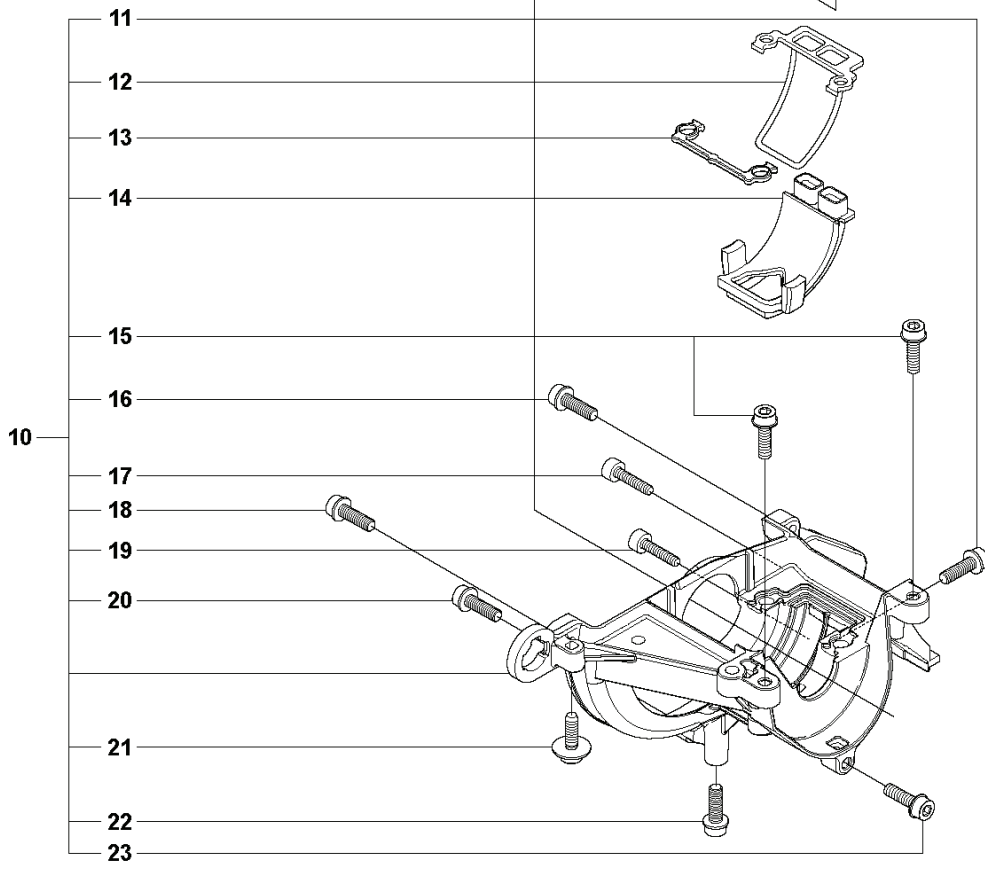

H 327ES
CRANK CASE

REF.	PART NO.	DESCRIPTION	REMARK	QTY.	KIT
1	537309601	SLEEVE		1	
2	503216825	SCREW IHSCFT		1	1
3	503216825	SCREW IHSCFT		1	1
4	537041209	CLUTCH COVER		1	
5	537425001	PROTECTIVE PLATE		1	4
6	503200316	SCREW IHSCFM	M5x16	1	4
7	537073601	SPRING		1	
8	503250501	BALL BEARING		1	4
9	537336701	CIRCLIP		1	4
10	537085202	CRANKCASE		1	
11	503200316	SCREW IHSCFM	M5x16	1	10
12	537066901	GASKET		1	10
13	537088501	GASKET		1	10
14	537066801	INSERT CRANKCASE		1	10
15	503200316	SCREW IHSCFM	M5x16	1	10
16	503200316	SCREW IHSCFM	M5x16	1	10
17	503216618	SCREW IHSCFT		1	10
18	503200316	SCREW IHSCFM	M5x16	1	10
19	503216618	SCREW IHSCFT		1	10
20	503200316	SCREW IHSCFM	M5x16	1	10
21	503217716	SCREW IHSCFT		1	10
22	503201412	SCREW IHSCFMO	M5x12	1	10
23	503200316	SCREW IHSCFM	M5x16	1	10