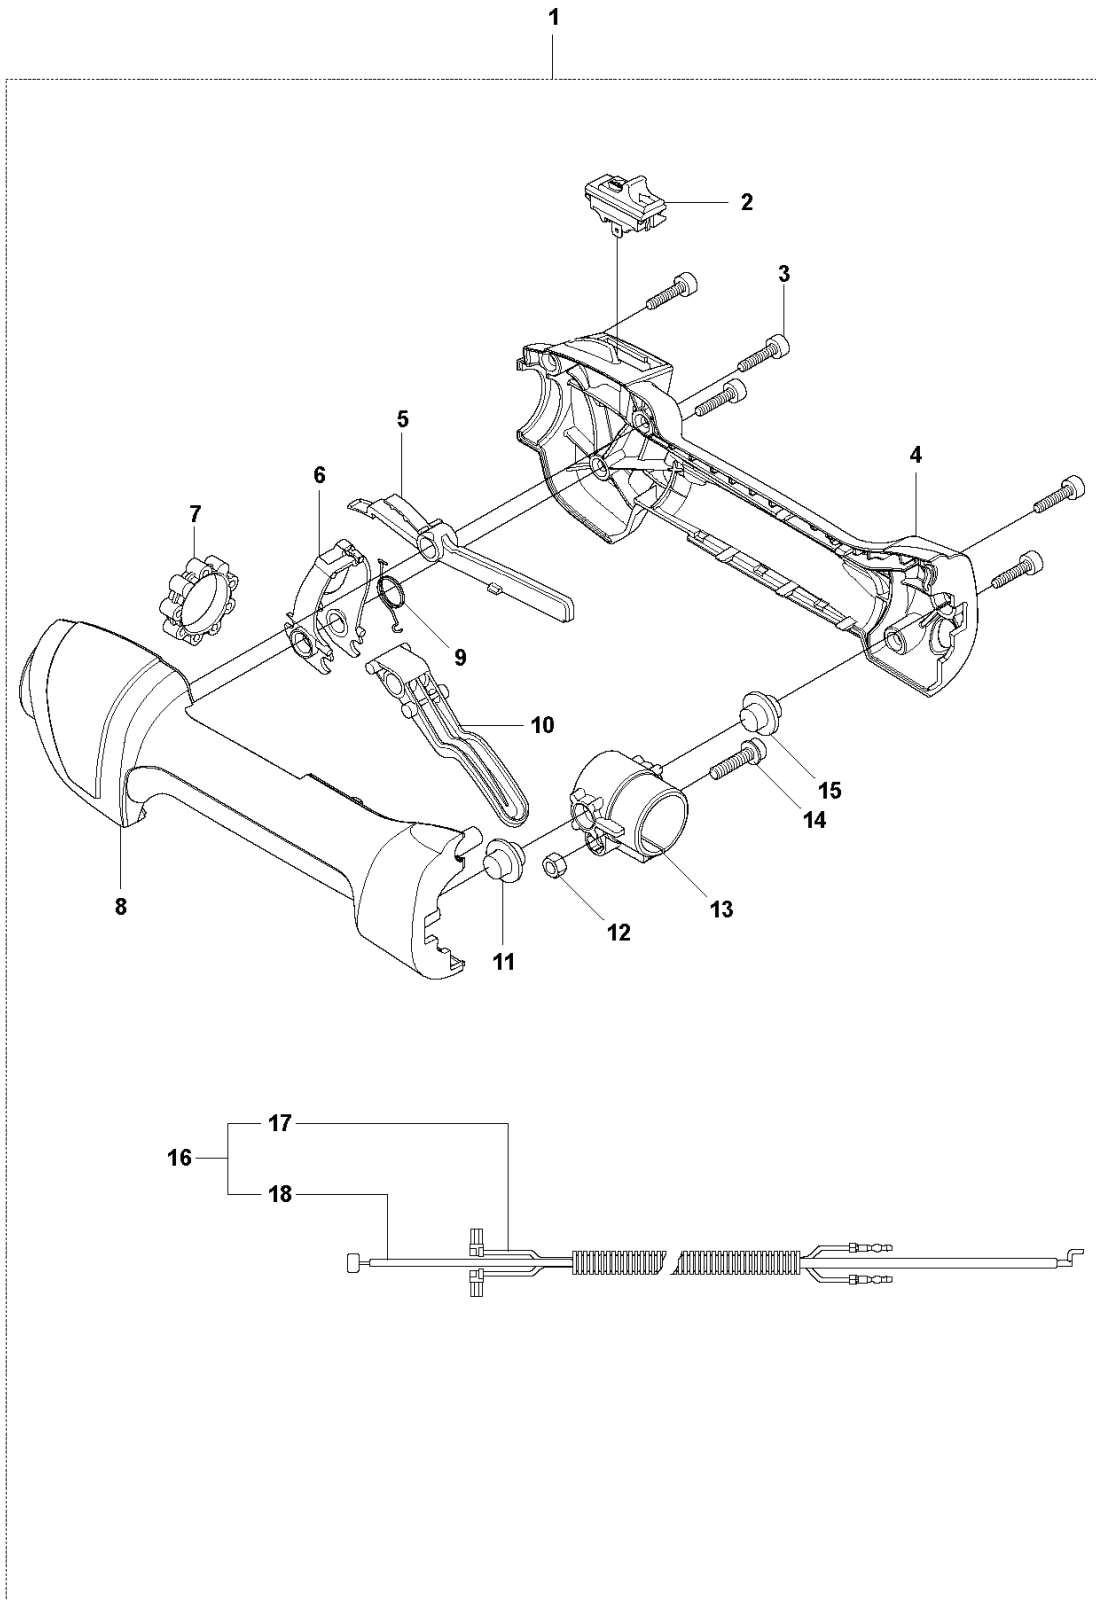

B 327ES
THROTTLE CONTROLS

REF.	PART NO.	DESCRIPTION	REMARK	QTY.	KIT
1	544143604	CONTROL		1	
2	537419001	SWITCH		1	1
3	503216618	SCREW IHSCT		5	1
4	544100202	HANDLE HALF		1	1
5	503878001	THROTTLE LOCKOUT		1	1
6	503918101	THROTTLE LEVER		1	1
7	503961401	ABSORBER		1	1
8	544100302	HANDLE HALF		1	1
9	544100801	RECOIL SPRING		1	1
10	503877903	THROTTLE TRIGGER		1	1
11	544101702	DAMPER		1	1
12	731231401	HEXAGON NUT		1	1
13	544112101	RETAINER		1	1
14	503200320	SCREW IHSCFM		1	1
15	544101702	DAMPER		1	1
16	502651301	WIRING		1	1
17	502531601	SHORT CIRCUIT CABLE		1	1,16
18	544171703	THROTTLE CABLE ASSY		1	1,16