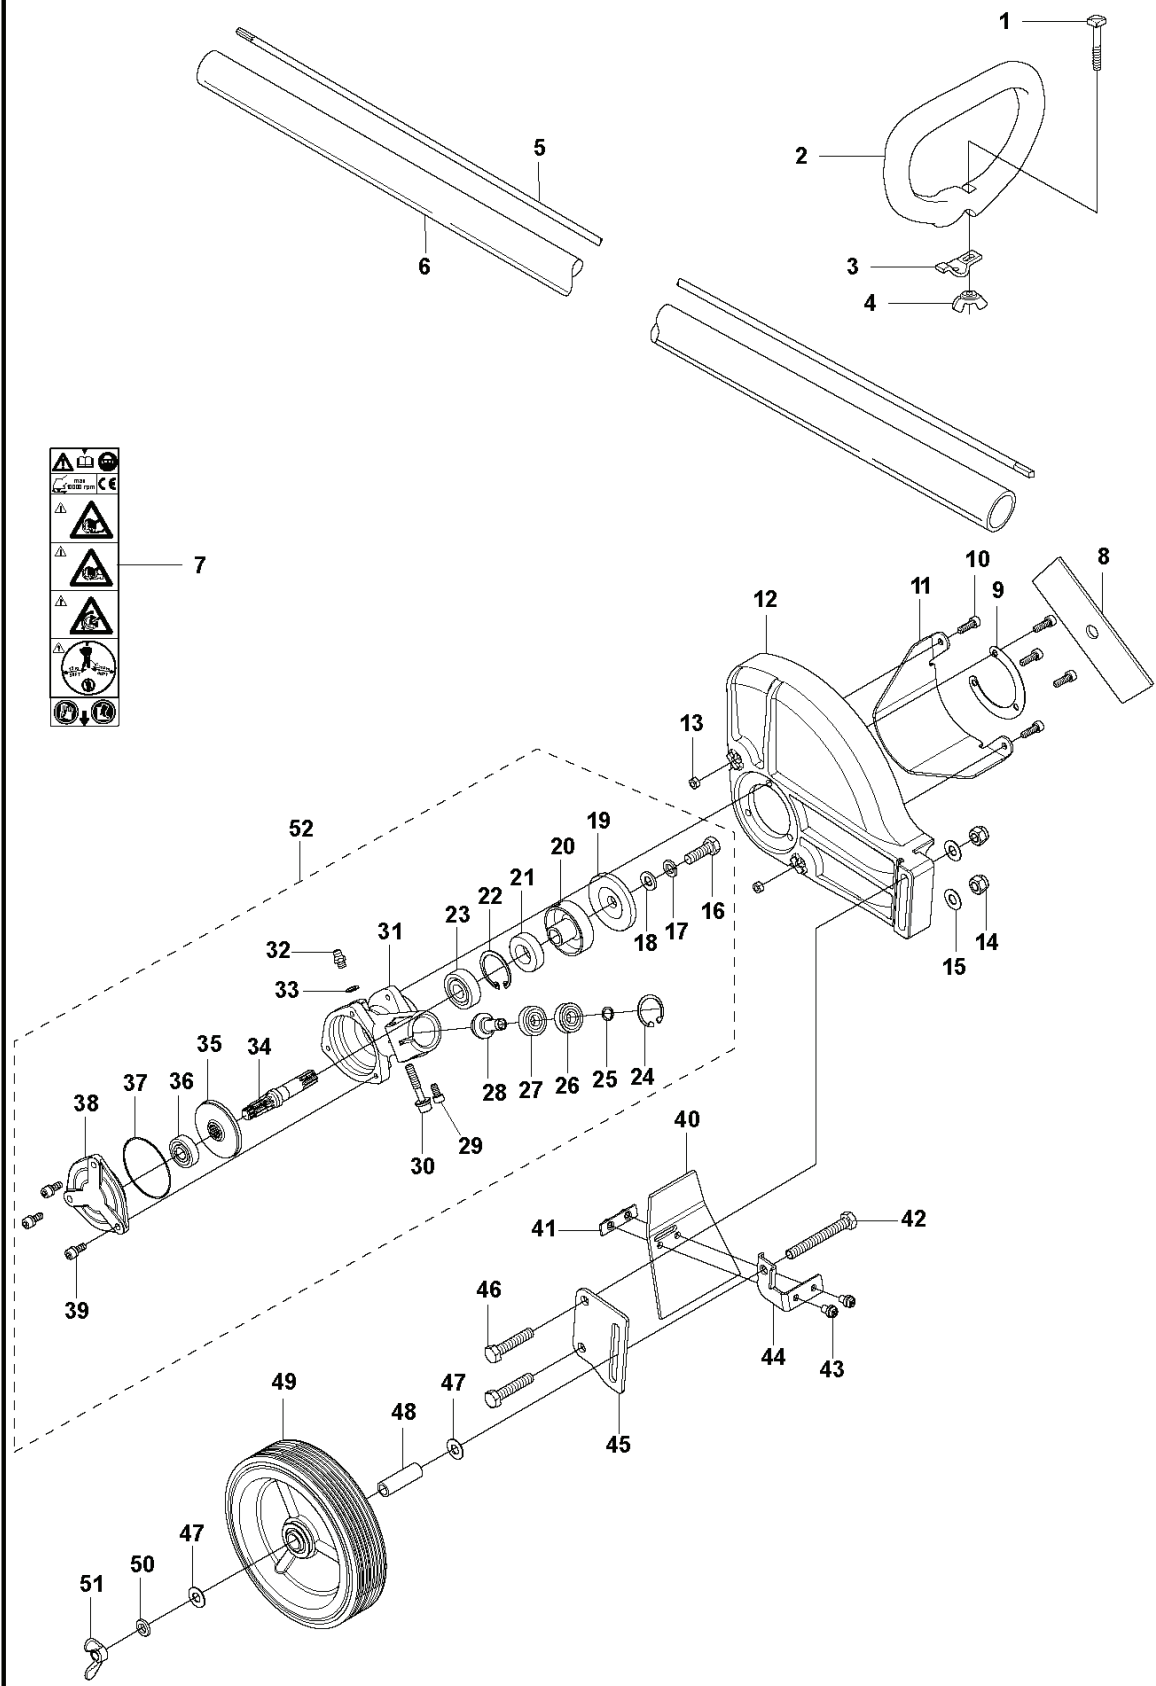

**F** 327ES  
IGNITION & CLUTCH

REF.	PART NO.	DESCRIPTION	REMARK	QTY.	KIT
1	502493601	SHORT CIRCUIT CABLE		1	
2	537434301	SPARK PLUG CAP		1	
3	503235109	SPARK PLUG	Champion RCJ 6Y	1	
4	544127001	IGNITION MODULE		1	
5	503216618	SCREW IHSCT		2	
6	537237501	CLUTCH DRUM ASSY		1	
7	503842902	SCREW		2	
8	537046702	WASHER		1	
9	537032201	CLUTCH ASSY		1	
10	503842801	CLUTCH SHOE		2	9
11	503816001	CLUTCH SPRING		1	9
12	537046802	WASHER		1	
13	731711651	HEXAGON NUT FLANGE		1	
14	537249602	FLYWHEEL		1	
15	501485601	CONTACT SPRING		1	

**A 327ES**  
**THROTTLE CONTROLS & HANDLE BAR**

REF.	PART NO.	DESCRIPTION	REMARK	QTY.	KIT
1	503219835	SCREW		1	
2	537076802	HANDLE		1	
3	537042501	ATTACHMENT PLATE		1	
4	503222601	NUT		1	
5	537234801	DRIVE SHAFT		1	
6	503888801	TUBE		1	
7	503847801	LABEL		1	
8	503848202	EDGER BLADE		1	
9	505171901	PLATE		1	
10	505171801	BOLT		5	
11	505172001	PROTECTIVE PLATE		1	
12	505171701	GUARD		1	
13	505172301	NUT		2	
14	505174801	NUT		2	
15	505175001	WASHER		2	
16	505169601	BOLT		1	52
17	505169701	SPRING WASHER		1	52
18	505169801	WASHER		1	52
19	505171401	SUPPORT FLANGE		1	52
20	505171201	HOLDER(A)		1	52
21	505168701	SEAL		1	52
22	505168801	LOCK RING		1	52
23	505168601	BEARING		1	52
24	505169401	SNAP RING		1	52
25	505169501	LOCK RING		1	52
26	505169301	BEARING		1	52
27	505169201	BEARING		1	52
28	505169101	PINION		1	52
29	505169901	BOLT		1	52
30	505170001	SCREW		1	52
31	505168401	HOUSING		1	52
32	505171501	FITTING		1	52
33	505171601	WASHER		1	52
34	505168901	SHAFT		1	52
35	505169001	GEAR WHEEL		1	52
36	505170201	BEARING		1	52
37	505168501	O-RING		1	52
38	505170101	COVER		1	52
39	505170601	SCREW		3	52
40	505173701	RUBBER		1	
41	505173601	PLATE		1	
42	505172601	BOLT		1	
43	505173901	SCREW		2	
44	505173501	BRACKET		1	
45	505174601	BRACKET		1	
46	505174701	SCREW		2	
47	505175001	WASHER		2	
48	505173301	SLEEVE		1	
49	505172501	WHEEL		1	
50	505172901	SPRING WASHER		1	
51	505173101	WING NUT		1	
52	505168301	GEAR		1	