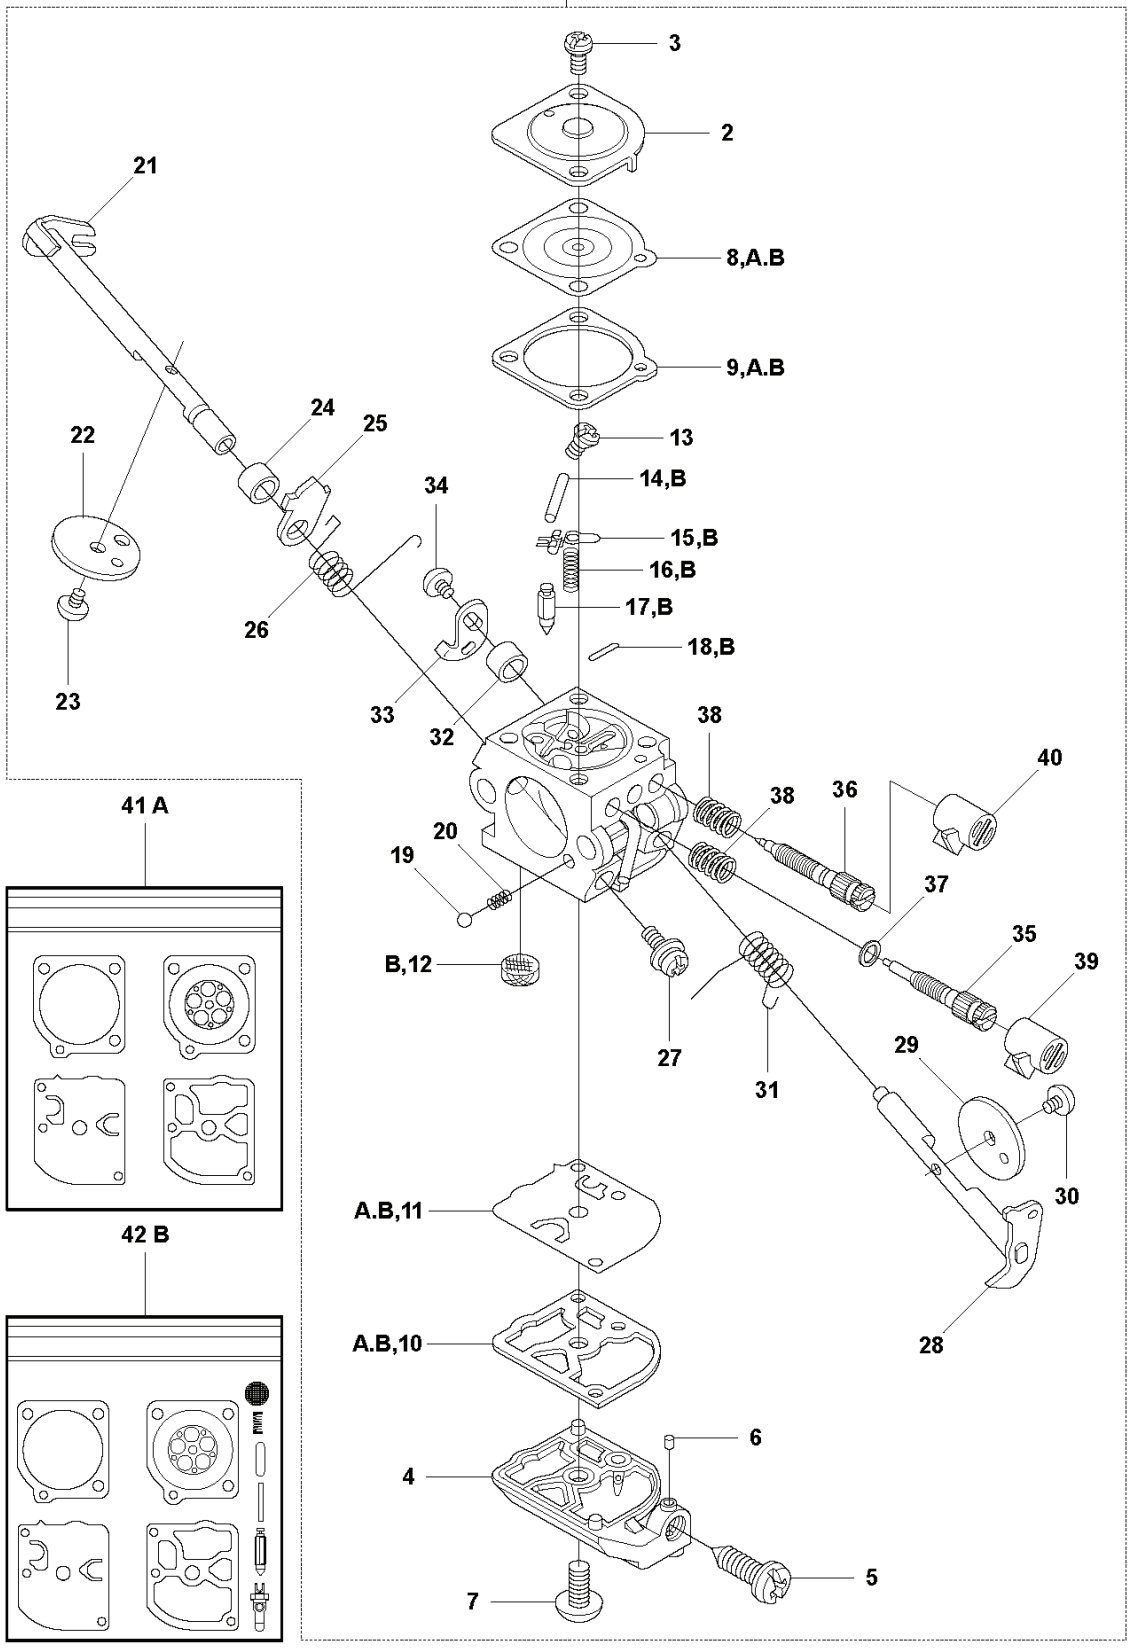

# **SPARE PARTS LIST**

**L** 327ES

---

REF.	PART NO.	DESCRIPTION	REMARK	QTY.	KIT
1	502285901	STOP		1	
2	501600203	SCREWDRIVER		1	
3	502114602	SOCKET WRENCH		1	
4	502215801	WRENCH		1	
5	503976401	GREASE		1	
6	503801701	GREASE		1	

**K** 327ES  
CARBURETOR (not for US)

Zama C1Q-EL24

REF.	PART NO.	DESCRIPTION	REMARK	QTY.	KIT
1	503283401	CARBURETTOR	Zama C1Q-EL24, NOT FOR US	1	
2	503974301	COVER		1	1
3	503480501	SCREW		2	1
4	537020201	COVER		1	1
5	537020701	SCREW		1	1
6	503481101	PIECE		1	1
7	503479601	SCREW		1	1
8	537048901	DIAPHRAGM		1	1. A. B
9	537020401	GASKET		1	1. A. B
10	537020101	GASKET		1	1. A. B
11	537020001	DIAPHRAGM PUMP		1	1. A. B
12	503535701	STRAINER		1	1. B
13	503480101	SCREW		1	1
14	503480001	PIN RETAINING SCREW		1	1. B
15	503665901	LEVER		1	1. B
16	537020301	SPRING		1	1. B
17	503479701	VALVE		1	1. B
18	537020801	PLUG		1	1. B
19	537012501	BALL		1	1
20	537012601	SPRING		1	1
21	537020901	SHAFT ASSY		1	1
22	537370301	VALVE		1	1
23	503481801	SCREW		1	1
24	503481901	COLLAR		1	1
25	537049001	LEVER		1	1
26	537021001	SPRING		1	1
27	503755301	SCREW		1	1
28	537019601	SHAFT ASSY		1	1
29	537019901	VALVE		1	1
30	503479201	SCREW		1	1
31	537019701	SPRING		1	1
32	503478901	COLLAR		1	1
33	537019801	LEVER		1	1
34	503479001	SCREW		1	1
35	537020601	SCREW		1	1
36	537127801	SCREW		1	1
37	503974001	WASHER		1	1
38	503480801	SPRING		1	1
39	537021601	LIMITER CAP		1	1
40	537021601	LIMITER CAP		1	1
41	531004552	GASKET KIT		1	
42	531004553	GASKET KIT		1	