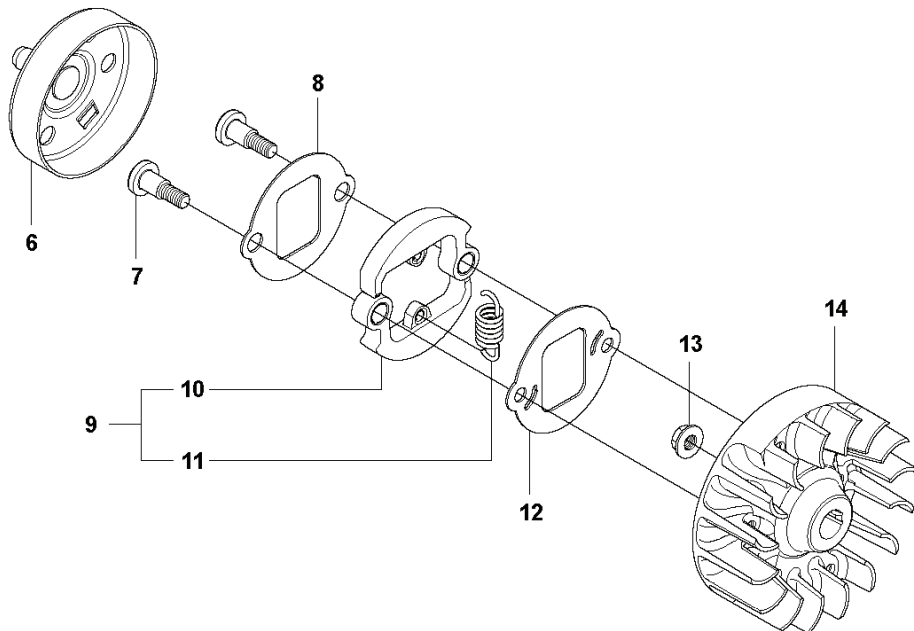

**H** 327ES  
CRANK CASE

REF.	PART NO.	DESCRIPTION	REMARK	QTY.	KIT
1	537309601	SLEEVE		1	
2	503216825	SCREW IHSCFT		1	1
3	503216825	SCREW IHSCFT		1	1
4	537041209	CLUTCH COVER		1	
5	537425001	PROTECTIVE PLATE		1	4
6	503200316	SCREW IHSCFM	M5x16	1	4
7	537073601	SPRING		1	
8	503250501	BALL BEARING		1	4
9	537336701	CIRCLIP		1	4
10	537085202	CRANKCASE		1	
11	503200316	SCREW IHSCFM	M5x16	1	10
12	537066901	GASKET		1	10
13	537088501	GASKET		1	10
14	537066801	INSERT CRANKCASE		1	10
15	503200316	SCREW IHSCFM	M5x16	1	10
16	503200316	SCREW IHSCFM	M5x16	1	10
17	503216618	SCREW IHSCFT		1	10
18	503200316	SCREW IHSCFM	M5x16	1	10
19	503216618	SCREW IHSCFT		1	10
20	503200316	SCREW IHSCFM	M5x16	1	10
21	503217716	SCREW IHSCFT		1	10
22	503201412	SCREW IHSCFMO	M5x12	1	10
23	503200316	SCREW IHSCFM	M5x16	1	10

**G 327ES**  
**CYLINDER PISTON & MUFFLER**

---

REF.	PART NO.	DESCRIPTION	REMARK	QTY.	KIT
1	537221704	MUFFLER ASSY	Cat.	1	
2	537221801	SPARK ARRESTER SCREEN		1	1
3	537014101	GASKET		1	
4	502078101	SCREW EHIHFH		3	
5	537085103	CYLINDER	Ø=34mm	1	
6	503200735	SCREW IHSCFM		4	5
7	537405902	PISTON		1	5
8	537406201	PISTON RING		1	7
9	737440800	CIRCLIP		1	7
10	503712201	BEARING		1	7

**F** 327ES  
IGNITION & CLUTCH

REF.	PART NO.	DESCRIPTION	REMARK	QTY.	KIT
1	502493601	SHORT CIRCUIT CABLE		1	
2	537434301	SPARK PLUG CAP		1	
3	503235109	SPARK PLUG	Champion RCJ 6Y	1	
4	544127001	IGNITION MODULE		1	
5	503216618	SCREW IHSCT		2	
6	537237501	CLUTCH DRUM ASSY		1	
7	503842902	SCREW		2	
8	537046702	WASHER		1	
9	537032201	CLUTCH ASSY		1	
10	503842801	CLUTCH SHOE		2	9
11	503816001	CLUTCH SPRING		1	9
12	537046802	WASHER		1	
13	731711651	HEXAGON NUT FLANGE		1	
14	537249602	FLYWHEEL		1	
15	501485601	CONTACT SPRING		1	