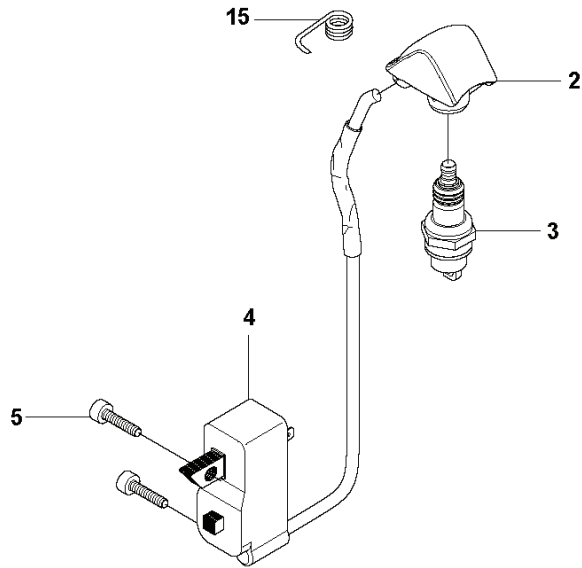

**H** 327ES  
CRANK CASE

REF.	PART NO.	DESCRIPTION	REMARK	QTY.	KIT
1	537309601	SLEEVE		1	
2	503216825	SCREW IHSCFT		1	1
3	503216825	SCREW IHSCFT		1	1
4	537041209	CLUTCH COVER		1	
5	537425001	PROTECTIVE PLATE		1	4
6	503200316	SCREW IHSCFM	M5x16	1	4
7	537073601	SPRING		1	
8	503250501	BALL BEARING		1	4
9	537336701	CIRCLIP		1	4
10	537085202	CRANKCASE		1	
11	503200316	SCREW IHSCFM	M5x16	1	10
12	537066901	GASKET		1	10
13	537088501	GASKET		1	10
14	537066801	INSERT CRANKCASE		1	10
15	503200316	SCREW IHSCFM	M5x16	1	10
16	503200316	SCREW IHSCFM	M5x16	1	10
17	503216618	SCREW IHSCFT		1	10
18	503200316	SCREW IHSCFM	M5x16	1	10
19	503216618	SCREW IHSCFT		1	10
20	503200316	SCREW IHSCFM	M5x16	1	10
21	503217716	SCREW IHSCFT		1	10
22	503201412	SCREW IHSCFMO	M5x12	1	10
23	503200316	SCREW IHSCFM	M5x16	1	10

**G 327ES**  
**CYLINDER PISTON & MUFFLER**

---

REF.	PART NO.	DESCRIPTION	REMARK	QTY.	KIT
1	537221704	MUFFLER ASSY	Cat.	1	
2	537221801	SPARK ARRESTER SCREEN		1	1
3	537014101	GASKET		1	
4	502078101	SCREW EHIHFH		3	
5	537085103	CYLINDER	Ø=34mm	1	
6	503200735	SCREW IHSCFM		4	5
7	537405902	PISTON		1	5
8	537406201	PISTON RING		1	7
9	737440800	CIRCLIP		1	7
10	503712201	BEARING		1	7

**F** 327ES  
IGNITION & CLUTCH

REF.	PART NO.	DESCRIPTION	REMARK	QTY.	KIT
1	502493601	SHORT CIRCUIT CABLE		1	
2	537434301	SPARK PLUG CAP		1	
3	503235109	SPARK PLUG	Champion RCJ 6Y	1	
4	544127001	IGNITION MODULE		1	
5	503216618	SCREW IHSCT		2	
6	537237501	CLUTCH DRUM ASSY		1	
7	503842902	SCREW		2	
8	537046702	WASHER		1	
9	537032201	CLUTCH ASSY		1	
10	503842801	CLUTCH SHOE		2	9
11	503816001	CLUTCH SPRING		1	9
12	537046802	WASHER		1	
13	731711651	HEXAGON NUT FLANGE		1	
14	537249602	FLYWHEEL		1	
15	501485601	CONTACT SPRING		1	