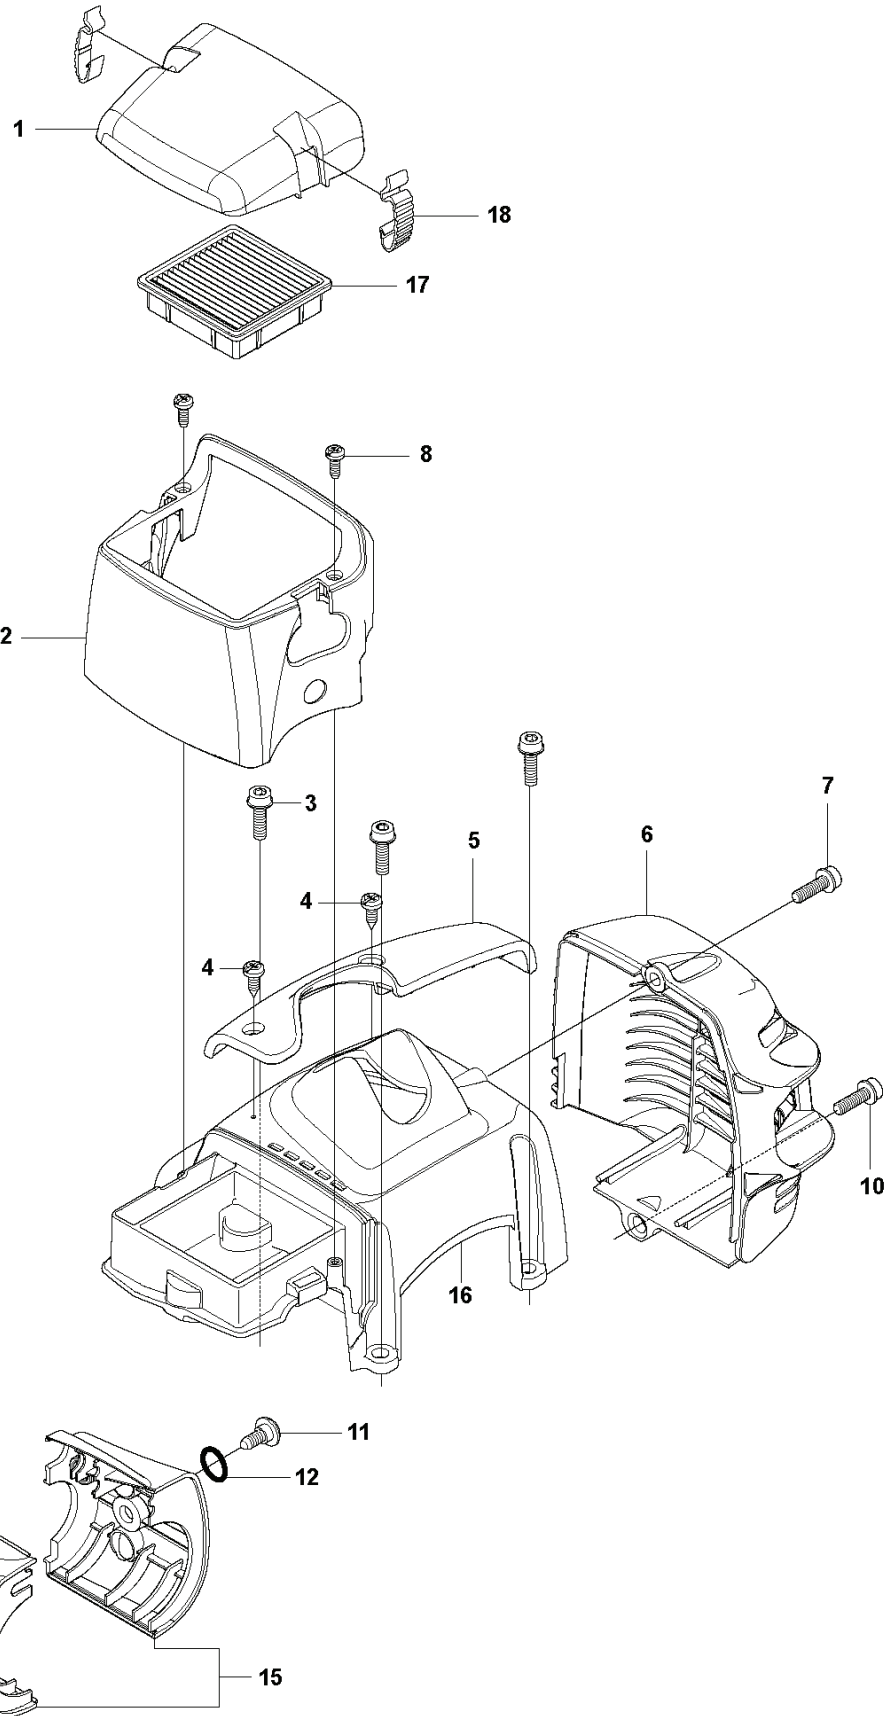

C 327ES
COVERS

REF.	PART NO.	DESCRIPTION	REMARK	QTY.	KIT
1	505142001	FILTER COVER		1	
2	505142201	COVER		1	
3	503200316	SCREW IHSCFM	M5x16	4	
4	503213512	SCREW CCRPANT		2	
5	502481601	ARM PROTECTION		1	
6	544848101	HEAT PROTECTOR		1	
7	503216820	SCREW IHSCFT		1	
8	503212910	SCREW CCRPANT		2	
10	503200316	SCREW IHSCFM	M5x16	1	
11	503961301	SCREW		1	
12	740420600	O-RING		1	
13	740420600	O-RING		1	
14	503961301	SCREW		1	
15	502481501	COVER		1	
16	505141802	CYLINDER COVER ASSY		1	
17	505271001	FILTER		1	
18	537387201	SNAP LOCKING		2