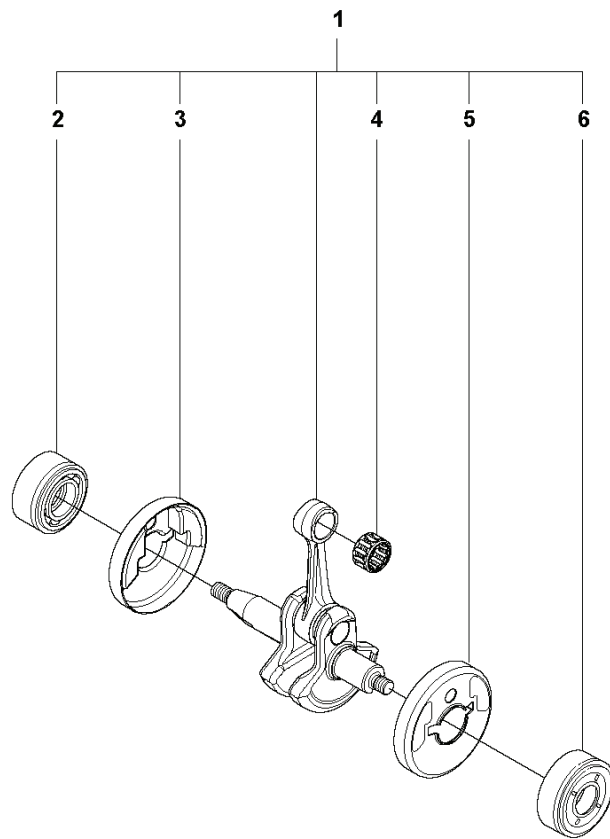

J 327ES
CRANK SHAFT

REF.	PART NO.	DESCRIPTION	REMARK	QTY.	KIT
1	503852474	CRANKSHAFT ASSY		1	
2	503940203	BEARING CAGE		1	1
3	503940501	CUP		1	1
4	503712201	BEARING		1	1
5	503940501	CUP		1	1
6	503940203	BEARING CAGE		1	1