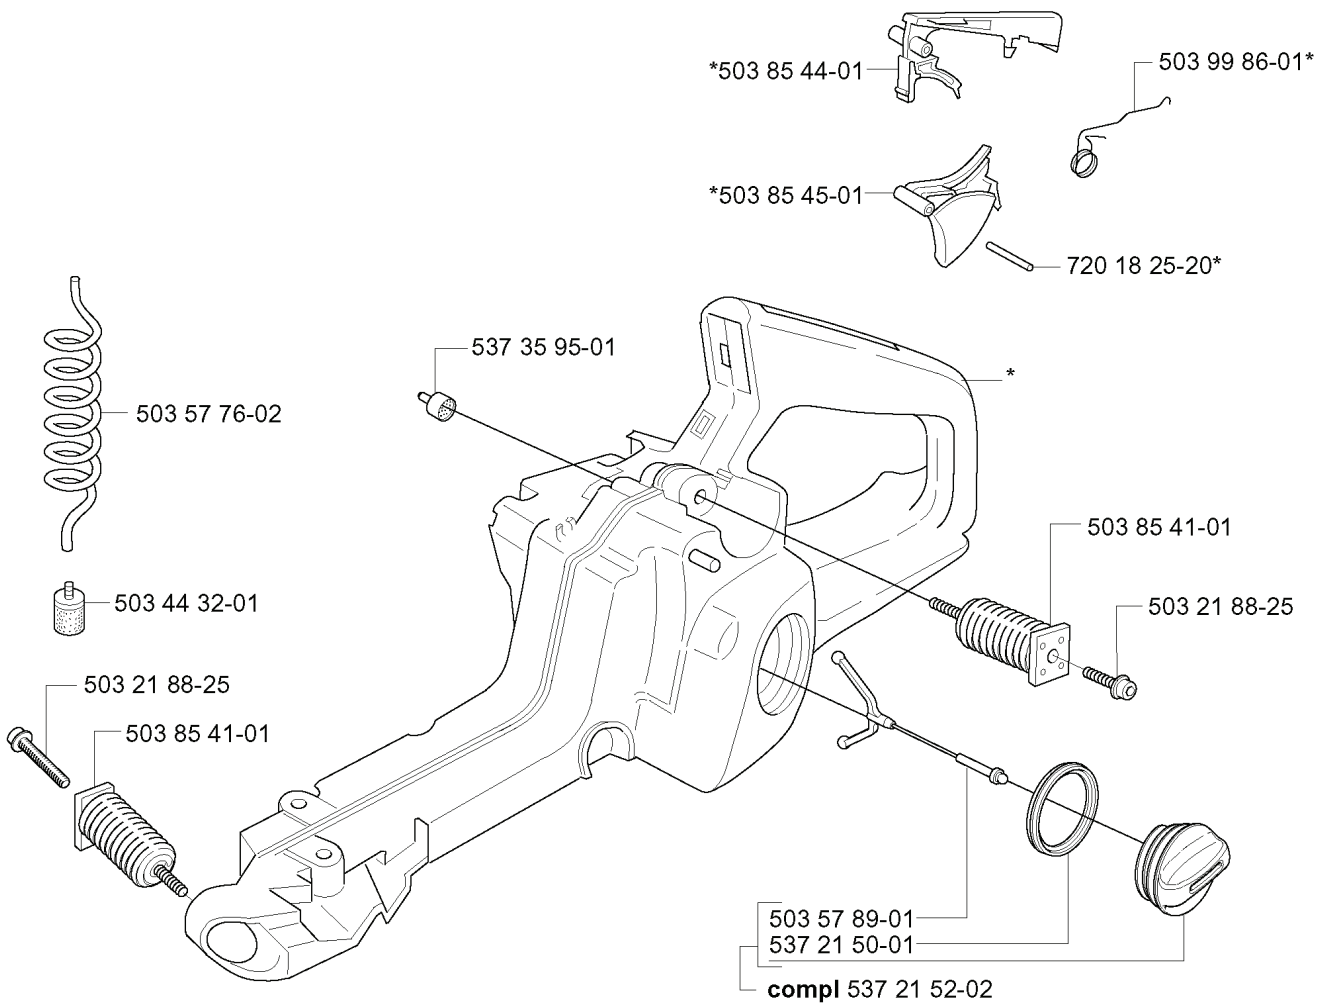

K *compl 503 86 37-03