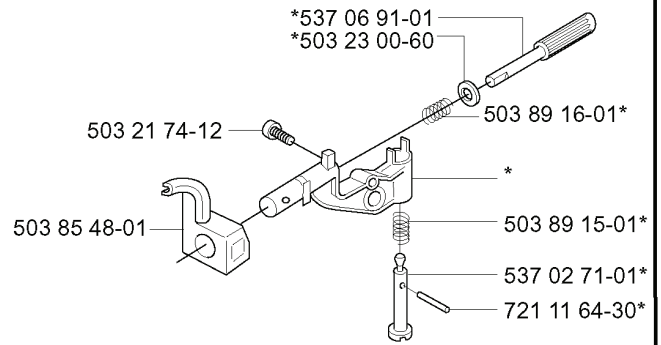

*compl 537 10 55-01 (350)