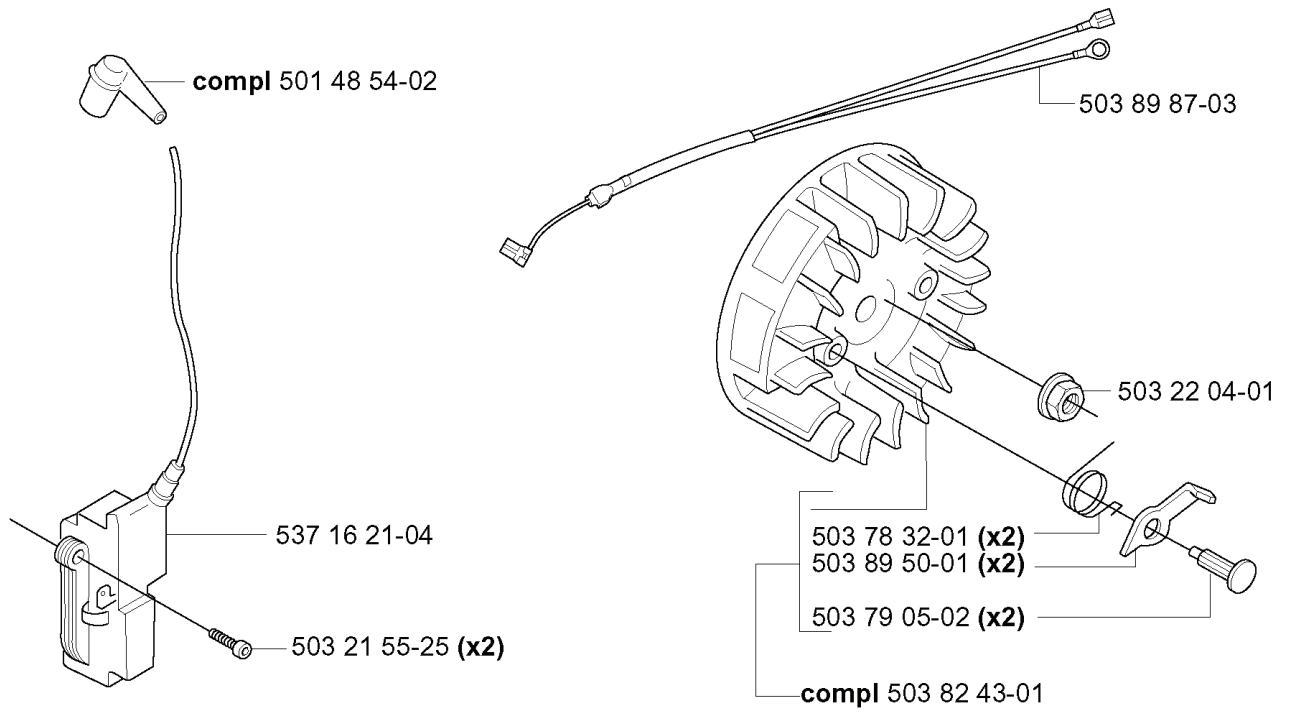

L

503 85 37-01 (340, 340e, 345e)

537 30 17-01 (350)

REF.	PART NO.	DESCRIPTION	REMARK	QTY.	KIT
503 85 37-01	503853701	FRONT HANDLE	340, 340E, 345E	1	
503 89 83-01	503898301	ANTIVIBRATION ELEMENT		1	
503 21 88-16	503218816	SCREW IHSCFT		2	
503 92 24-01	503922401	SPACER		1	
503 21 88-25	503218825	SCREW IHSCFT		3	
537 30 17-01	537301701	HANDLE	350	1	

D

REF.	PART NO.	DESCRIPTION	REMARK	QTY.	KIT
501 48 54-02	501485402	SPARK PLUG CAP		1	
537 16 21-04	537162104	IGNITION SYSTEM		1	
503 21 55-25	503215525	SCREW IHSCT		2	
503 82 43-01	503824301	FLYWHEEL		1	
503 79 05-02	503790502	RIVET		2	
503 89 50-01	503895001	STARTER PAWL		2	
503 78 32-01	503783201	SPRING		2	
503 22 04-01	503220401	NUT		1	
503 89 87-03	503898703	WIRING ASSY		1	