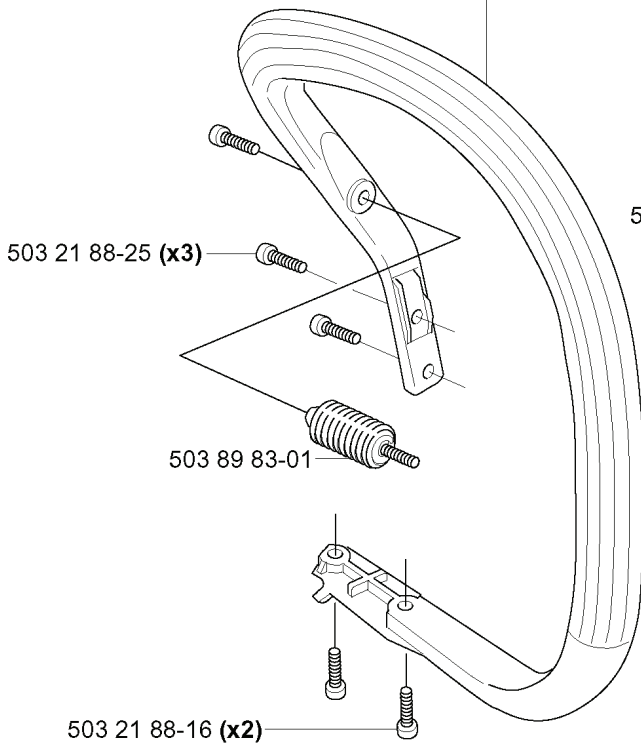

L

503 85 37-01 (340, 340e, 345e)