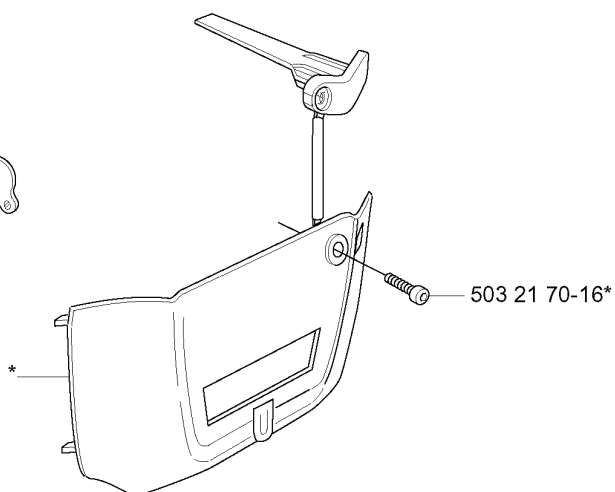

Winter kit

*compl 537 04 28-02 (340, 350)