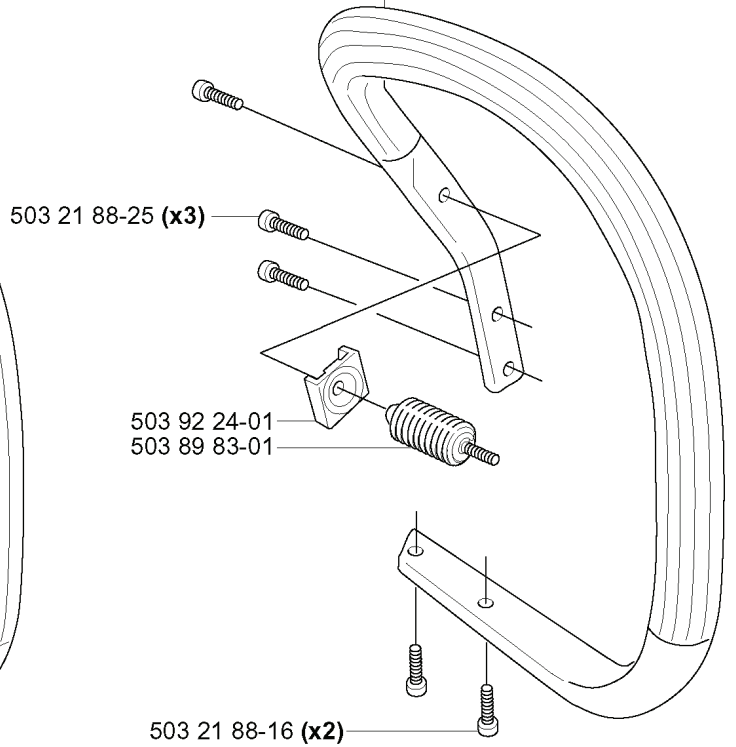

H

*compl 503 85 80-71

REF.	PART NO.	DESCRIPTION	REMARK	QTY.	KIT
503 85 80-71	503858071	CRANKSHAFT		1	
503 93 23-02	503932302	BEARING CAGE		1	
501 45 16-01	501451601	NEEDLE BEARING		1	

REF.	PART NO.	DESCRIPTION	REMARK	QTY.	KIT
503 87 00-76	503870076	CYLINDER ASSY	340, 340E	1	
503 87 02-76	503870276	CYLINDER ASSY	345E	1	
503 23 51-08	503235108	SPARK PLUG	RCJ 7Y	1	
503 66 54-01	503665401	DECOMPRESSION VALVE	345E	1	
503 55 22-01	503552201	PLUG	345E	1	
503 97 13-01	503971301	HEAT DEFLECTOR		1	
503 86 25-01	503862501	GASKET		1	
503 28 90-03	503289003	PISTON RING	340, 340E	1	
503 28 90-05	503289005	PISTON RING	345E	1	
737 44 10-00	737441000	SNAP RING		2	
503 87 01-71	503870171	PISTON ASSY	340, 340E	1	
503 90 73-71	503907371	PISTON ASSY	345E	1	
503 20 05-32	503200532	SCREW IHSCM		4	
501 45 16-01	501451601	NEEDLE BEARING		1	
503 92 60-02	503926002	COVER PLATE		2	

K *compl 503 86 37-03

REF.	PART NO.	DESCRIPTION	REMARK	QTY.	KIT
503 86 37-03	503863703	FUEL TANK		1	
503 85 44-01	503854401	THROTTLE LOCKOUT		1	
503 85 45-01	503854501	TRIGGER		1	
537 35 95-01	537359501	TANK VENT ASSY		1	
503 57 76-02	503577602	FUEL HOSE		1	
503 44 32-01	503443201	FUEL FILTER		1	
503 21 88-25	503218825	SCREW IHSCFT		1	
537 21 52-02	537215202	TANK CAP ASSY		1	
537 21 50-01	537215001	SEALING		1	
503 57 89-01	503578901	HOLDER		1	
503 85 41-01	503854101	ANTIVIBRATION ELEMENT		1	
720 18 25-20	720182520	PARALLEL PIN		1	
503 99 86-01	503998601	RECOIL SPRING		1	

L

503 85 37-01 (340, 340e, 345e)

537 30 17-01 (350)

REF.	PART NO.	DESCRIPTION	REMARK	QTY.	KIT
503 85 37-01	503853701	FRONT HANDLE	340, 340E, 345E	1	
503 89 83-01	503898301	ANTIVIBRATION ELEMENT		1	
503 21 88-16	503218816	SCREW IHSCFT		2	
503 92 24-01	503922401	SPACER		1	
503 21 88-25	503218825	SCREW IHSCFT		3	
537 30 17-01	537301701	HANDLE	350	1	