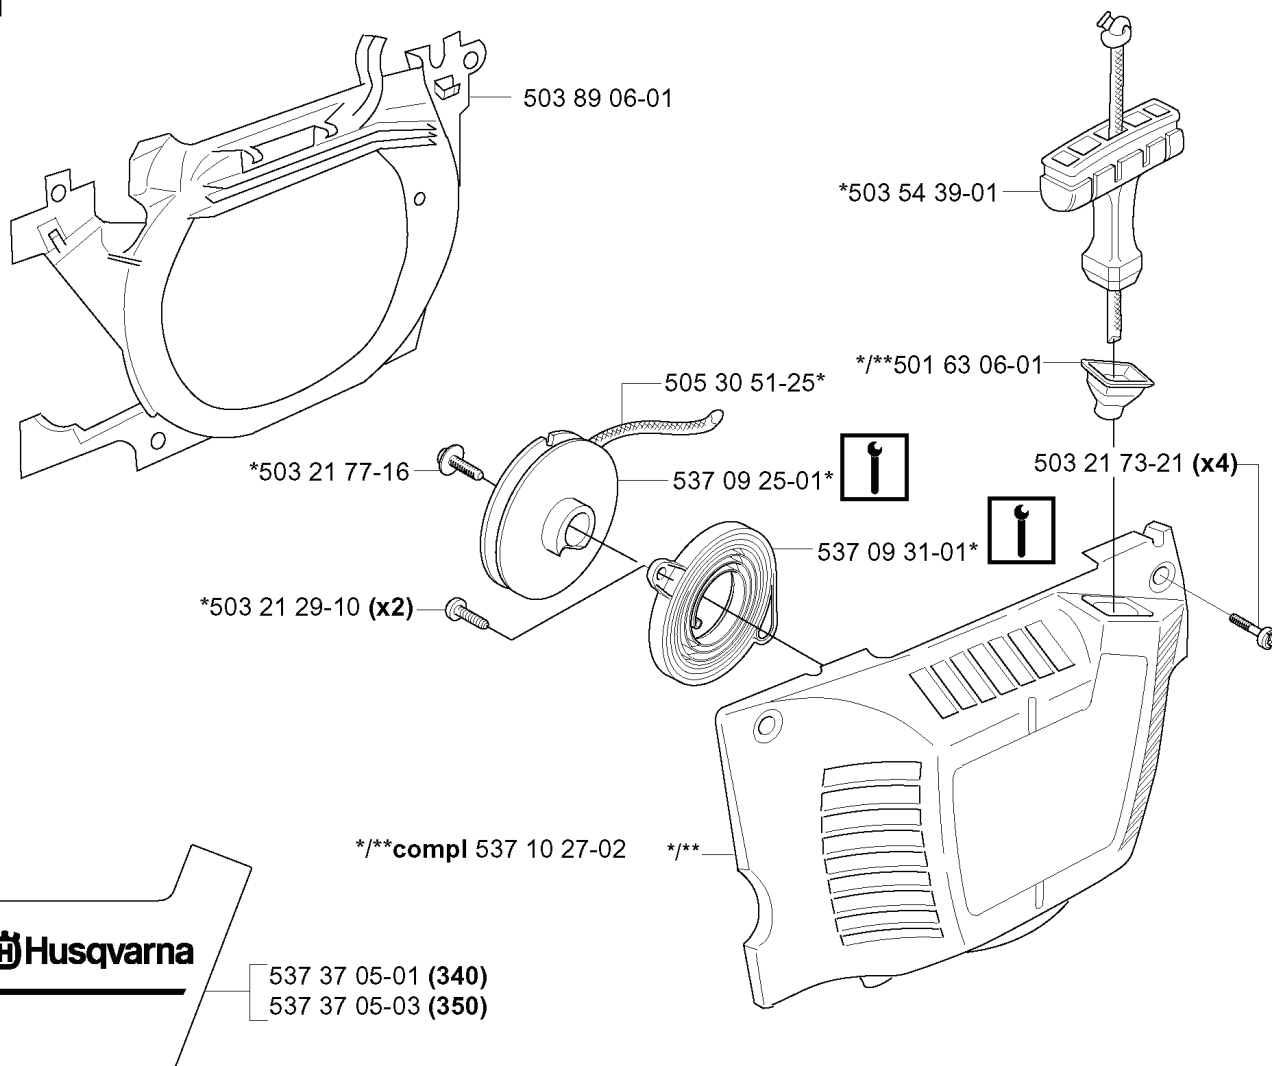

M *compl 537 10 47-02