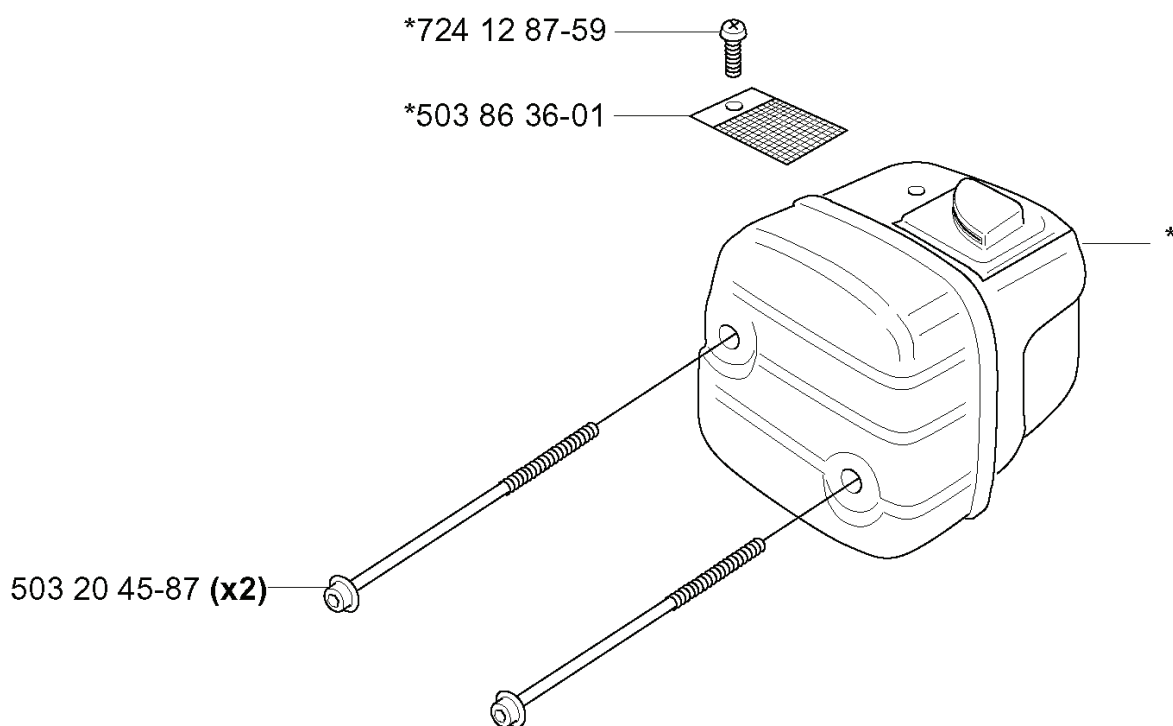

E *compl 503 86 28-03 (DF) 340, 340e, 345, 350