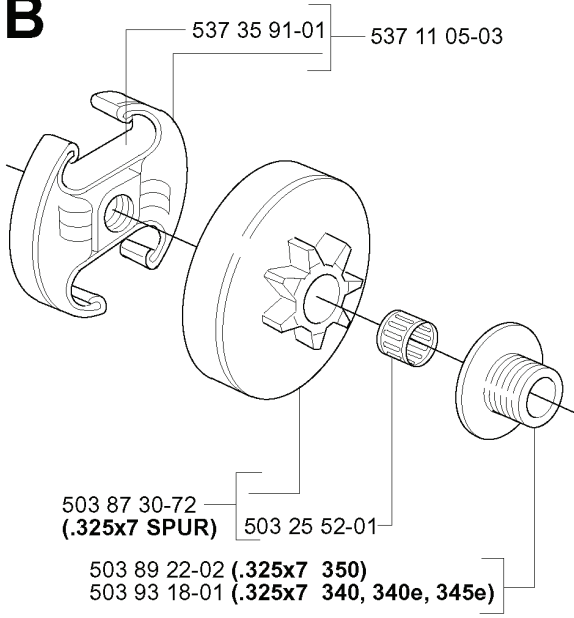

B

*compl 537 10 55-01 (350)

340, 340e, 345e