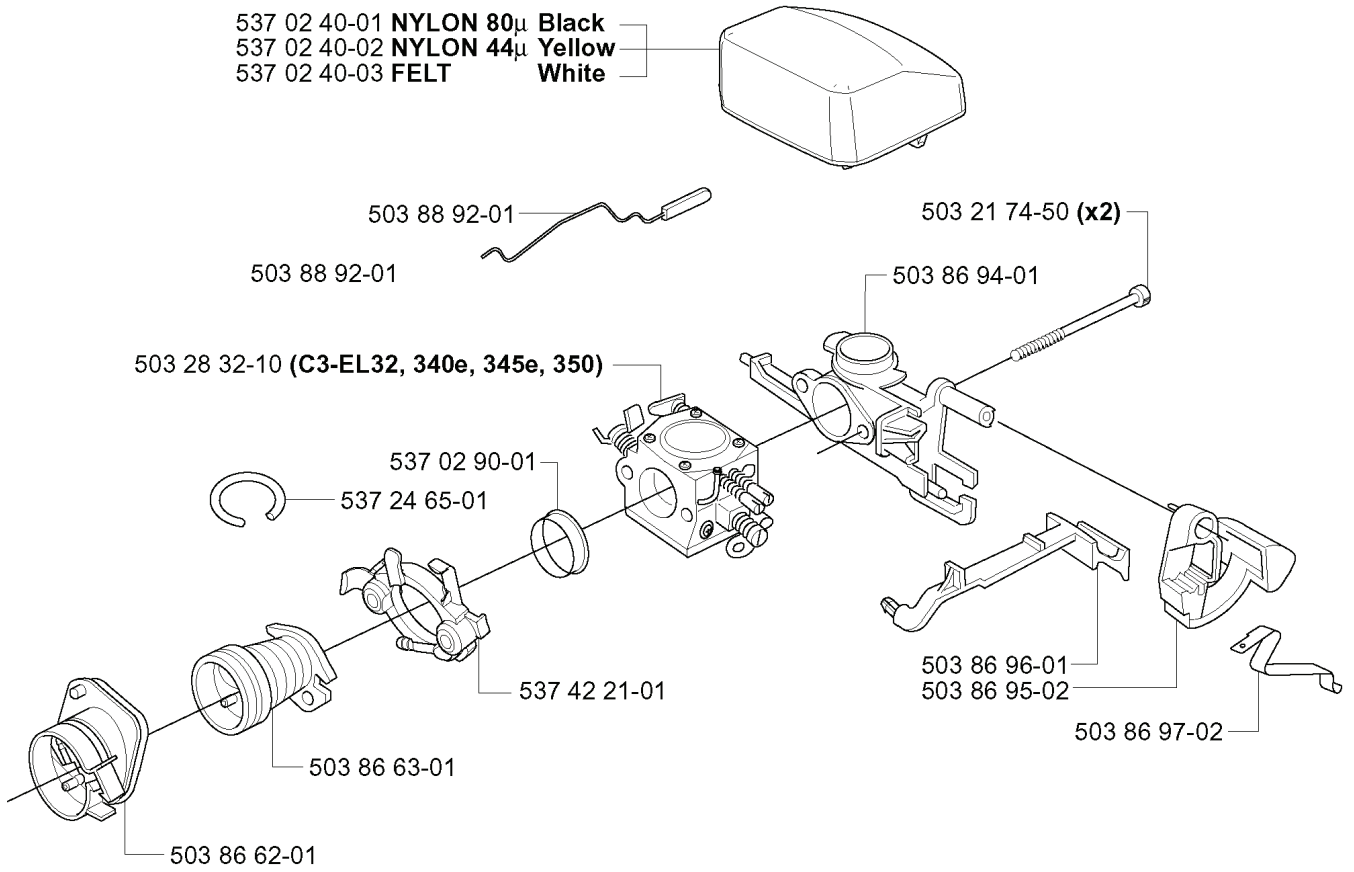

F 340e, 345e, 350