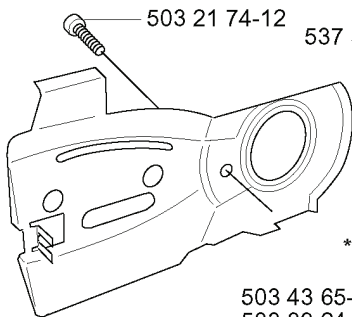

J

*compl 537 17 20-03

503 21 75-20 (x2)
503 90 59-01

503 21 70-10 (x2)

537 42 58-01

544 08 14-02

537 04 24-13

537 42 22-01

503 93 66-01

503 21 74-12

537 32 40-01 (350)

503 87 57-01

*503 86 92-01

*503 21 51-01

503 43 65-01
503 89 24-01

*503 87 54-01 (x2)

*537 04 03-01

****compl 537 07 12-01
(345e, 350)**

**

501 54 63-01
501 45 41-01
503 87 94-01

(340, 340e)