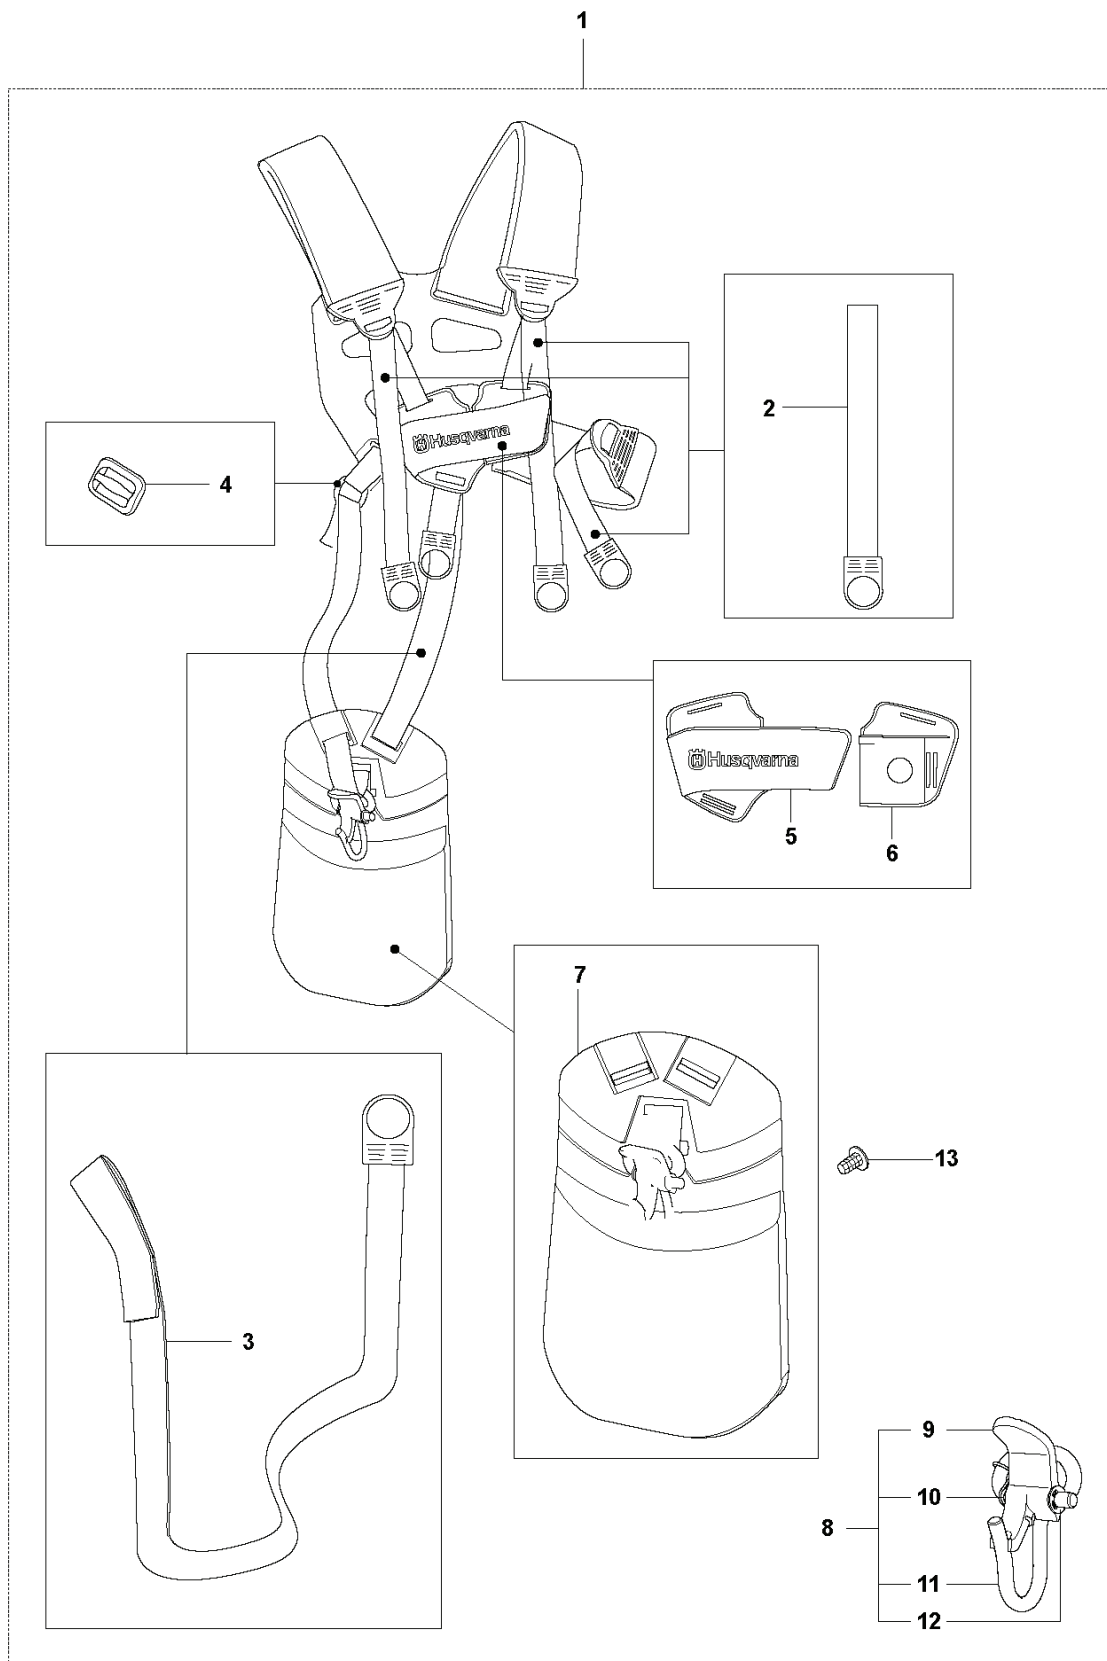

REF.	PART NO.	DESCRIPTION	REMARK	QTY.	KIT
1	537221704	MUFFLER ASSY	Cat.	1	
2	537221801	SPARK ARRESTER SCREEN		1	1
3	537014101	GASKET		1	
4	502078101	SCREW EHIHFH		3	
5	537085103	CYLINDER	Ø=34mm	1	
6	503200735	SCREW IHSCFM		4	5
7	537405902	PISTON		1	5
8	537406201	PISTON RING		1	7
9	737440800	CIRCLIP		1	7
10	503712201	BEARING		1	7

L 327LS, LX, LDX, RX, RDX, RJX, 323RII
FUEL TANK

G 327LS, Lx, LDx, RJx
THROTTLE CONTROLS

REF.	PART NO.	DESCRIPTION	REMARK	QTY.	KIT
1	544143604	CONTROL		1	
2	537419001	SWITCH		1	1
3	503216618	SCREW IHSCT		5	1
4	544100202	HANDLE HALF		1	1
5	503878001	THROTTLE LOCKOUT		1	1
6	503918101	THROTTLE LEVER		1	1
7	503961401	ABSORBER		1	1
8	544100302	HANDLE HALF		1	1
9	544100801	RECOIL SPRING		1	1
10	503877903	THROTTLE TRIGGER		1	1
11	544101702	DAMPER		1	1
12	731231401	HEXAGON NUT		1	1
13	544112101	RETAINER		1	1
14	503200320	SCREW IHSCFM		1	1
15	544101702	DAMPER		1	1
16	502651301	WIRING		1	1
17	502531601	SHORT CIRCUIT CABLE		1	1,16
18	544171703	THROTTLE CABLE ASSY		1	1,16

T Duo Balance
HARNESS

REF.	PART NO.	DESCRIPTION	REMARK	QTY.	KIT
1	537275701	HARNESS		1	
1	537275703	HARNESS	US	1	1
2	503996101	BAND		3	1
3	503996103	BAND		1	1
4	537113501	RETAINER		1	1
5	537288401	BUCKLE		1	1
6	537288301	BUCKLE		1	1
7	537275901	HIP PAD		1	1
8	502022801	HOOK		1	1
9	502023002	LOCK		1	1.8
10	502023801	SPRING		1	1.8
11	502022902	HOOK		1	1.8
12	735310920	E-CLIP		1	1.8
13	537175401	HIP PAD		3	1