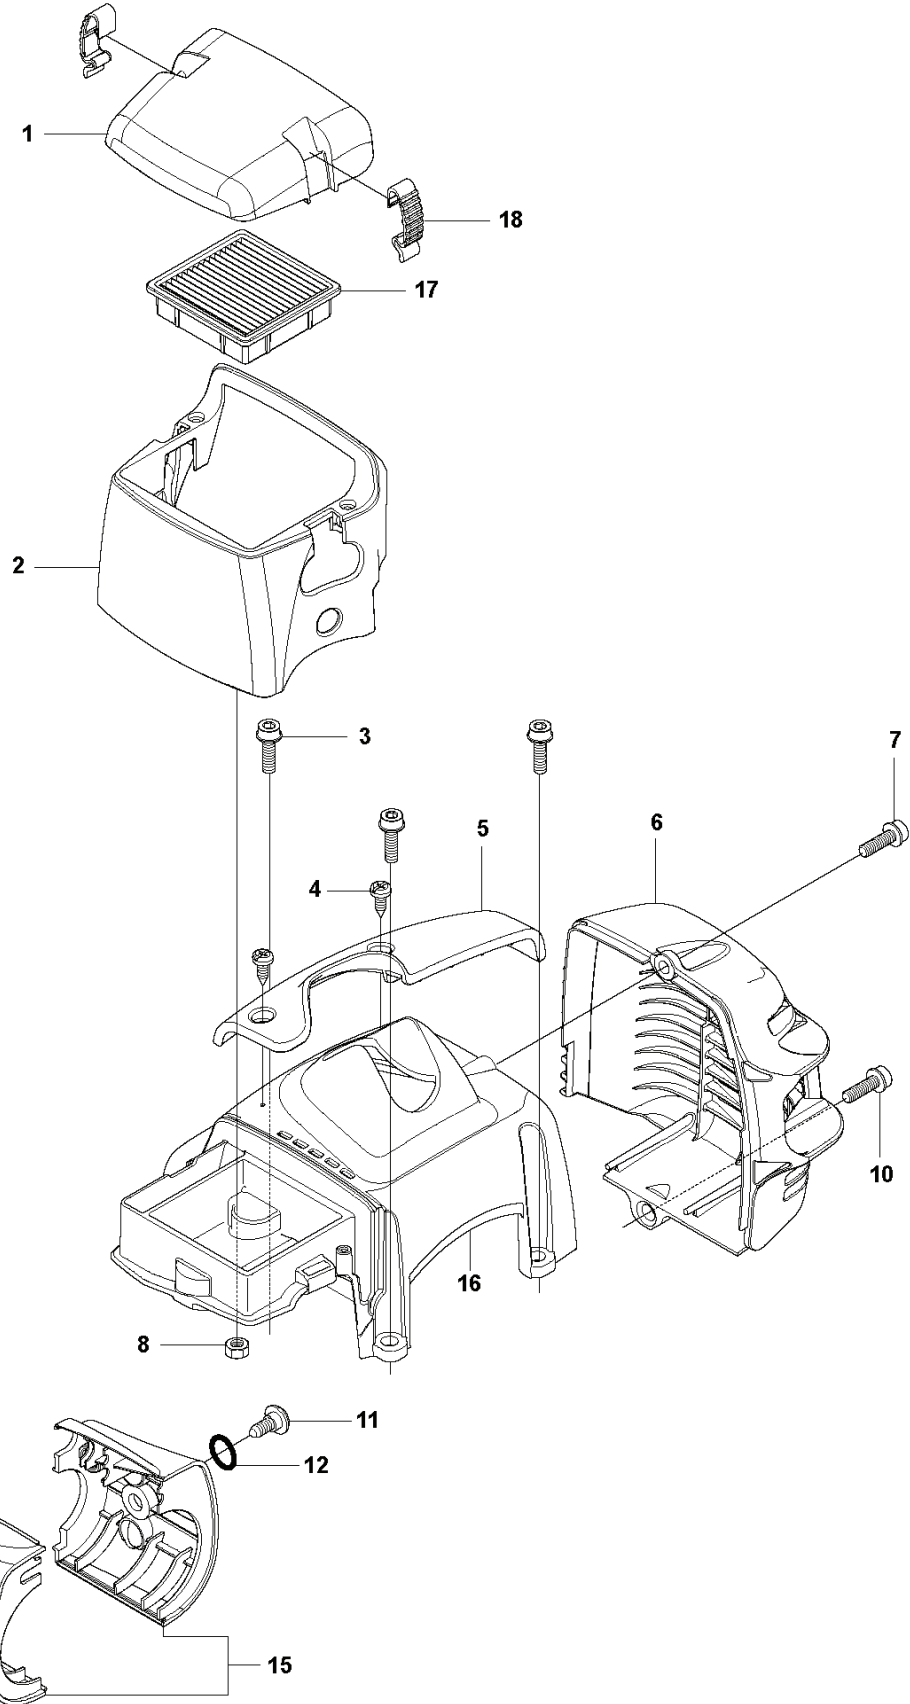

H3 327LS COVERS

REF.	PART NO.	DESCRIPTION	REMARK	QTY.	KIT
1	505142001	FILTER COVER		1	
2	505142201	COVER		1	
3	503200316	SCREW IHSCFM	M5x16	4	
4	503213512	SCREW CCRPANT		2	
5	502481601	ARM PROTECTION		1	
6	544848101	HEAT PROTECTOR		1	
7	503216820	SCREW IHSCFT		1	
8	503222401	LOCK NUT		1	
10	503200316	SCREW IHSCFM	M5x16	1	
11	503961301	SCREW		1	
12	740420600	O-RING		1	
13	740420600	O-RING		1	
14	503961301	SCREW		1	
15	502481501	COVER		1	
16	505141802	CYLINDER COVER ASSY		1	
17	505271001	FILTER		1	
18	537387201	SNAP LOCKING		2