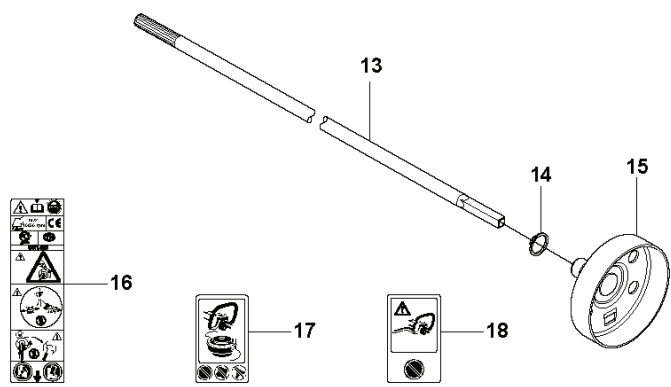

T Duo Balance
HARNESS

REF.	PART NO.	DESCRIPTION	REMARK	QTY.	KIT
1	537275701	HARNESS		1	
1	537275703	HARNESS	US	1	1
2	503996101	BAND		3	1
3	503996103	BAND		1	1
4	537113501	RETAINER		1	1
5	537288401	BUCKLE		1	1
6	537288301	BUCKLE		1	1
7	537275901	HIP PAD		1	1
8	502022801	HOOK		1	1
9	502023002	LOCK		1	1.8
10	502023801	SPRING		1	1.8
11	502022902	HOOK		1	1.8
12	735310920	E-CLIP		1	1.8
13	537175401	HIP PAD		3	1

S2 327LX, LDX, RX, RDX, RJX, 323R11, 327LS
ACCESSORIES

REF.	PART NO.	DESCRIPTION	REMARK	QTY.	KIT
1	502285901	STOP		1	
2	502114602	SOCKET WRENCH		1	
3	501600203	SCREWDRIVER		1	
4	502215801	WRENCH		1	
5	531009248	FILTER OIL		1	
6	501691701	COMBINATION WRENCH		1	
7	503976401	GREASE		1	
8	537353601	LOOP		1	
9	537130402	KNOB		1	
10	537350101	LOOP		1	
11	725233151	SCREW		1	
12	537312901	TRANSPORT GUARD	200-275 mm	1	
13	537216201	HARNESS		1	
13	537216202	HARNESS	USA	1	
14	537216301	HARNESS		1	
14	537216302	HARNESS	USA	1	
15	503734001	FRONT PIECE		1	14
16	503734102	BUCKLE		1	14
17	502022802	WELT HOOK		1	14

B 327LX, RJX
SHAFT & HANDLE

REF.	PART NO.	DESCRIPTION	REMARK	QTY.	KIT
1	503997801	HANDLE	RJx	1	
1	503997804	HANDLE	Captive screws	1	
2	503888801	TUBE	L=1483mm Ø=24mm	1	
2	540053801	TUBE DRIVESHAFT ASSY	RJx L=1483mm Ø=24mm France	1	
3	725237851	SCREW EHHM	L. LS. M6X40	1	
3	725238051	SCREW EHHM	Lx. RJxM6X50	1	
4	503879001	KNOB	Lx	1	
5	503230061	WASHER	L. LS	1	
6	503871903	HANDLE		1	
6	503871908	HANDLE	Captive screws	1	
7	503940301	DISTANCE		1	
8	503200716	SCREW IHSCFM	RJx	1	
9	503941001	HOOK	RJx	1	
10	731231401	HEXAGON NUT	RJx	1	
11	503216816	SCREW IHSCFT	RJx	3	
11	574181501	SCREW IHSCFTO	Captive screws	3	
12	502197101	SQUARE NUT		1	
13	537234801	DRIVE SHAFT	L=1525mm Ø=7mm	1	
14	735311200	CIRCLIP		1	
15	537237501	CLUTCH DRUM ASSY		1	
16	537294801	LABEL		1	
17	503795601	LABEL		1	
18	537101001	LABEL	RJx	1	
19	537085501	HANDLE	France	1	