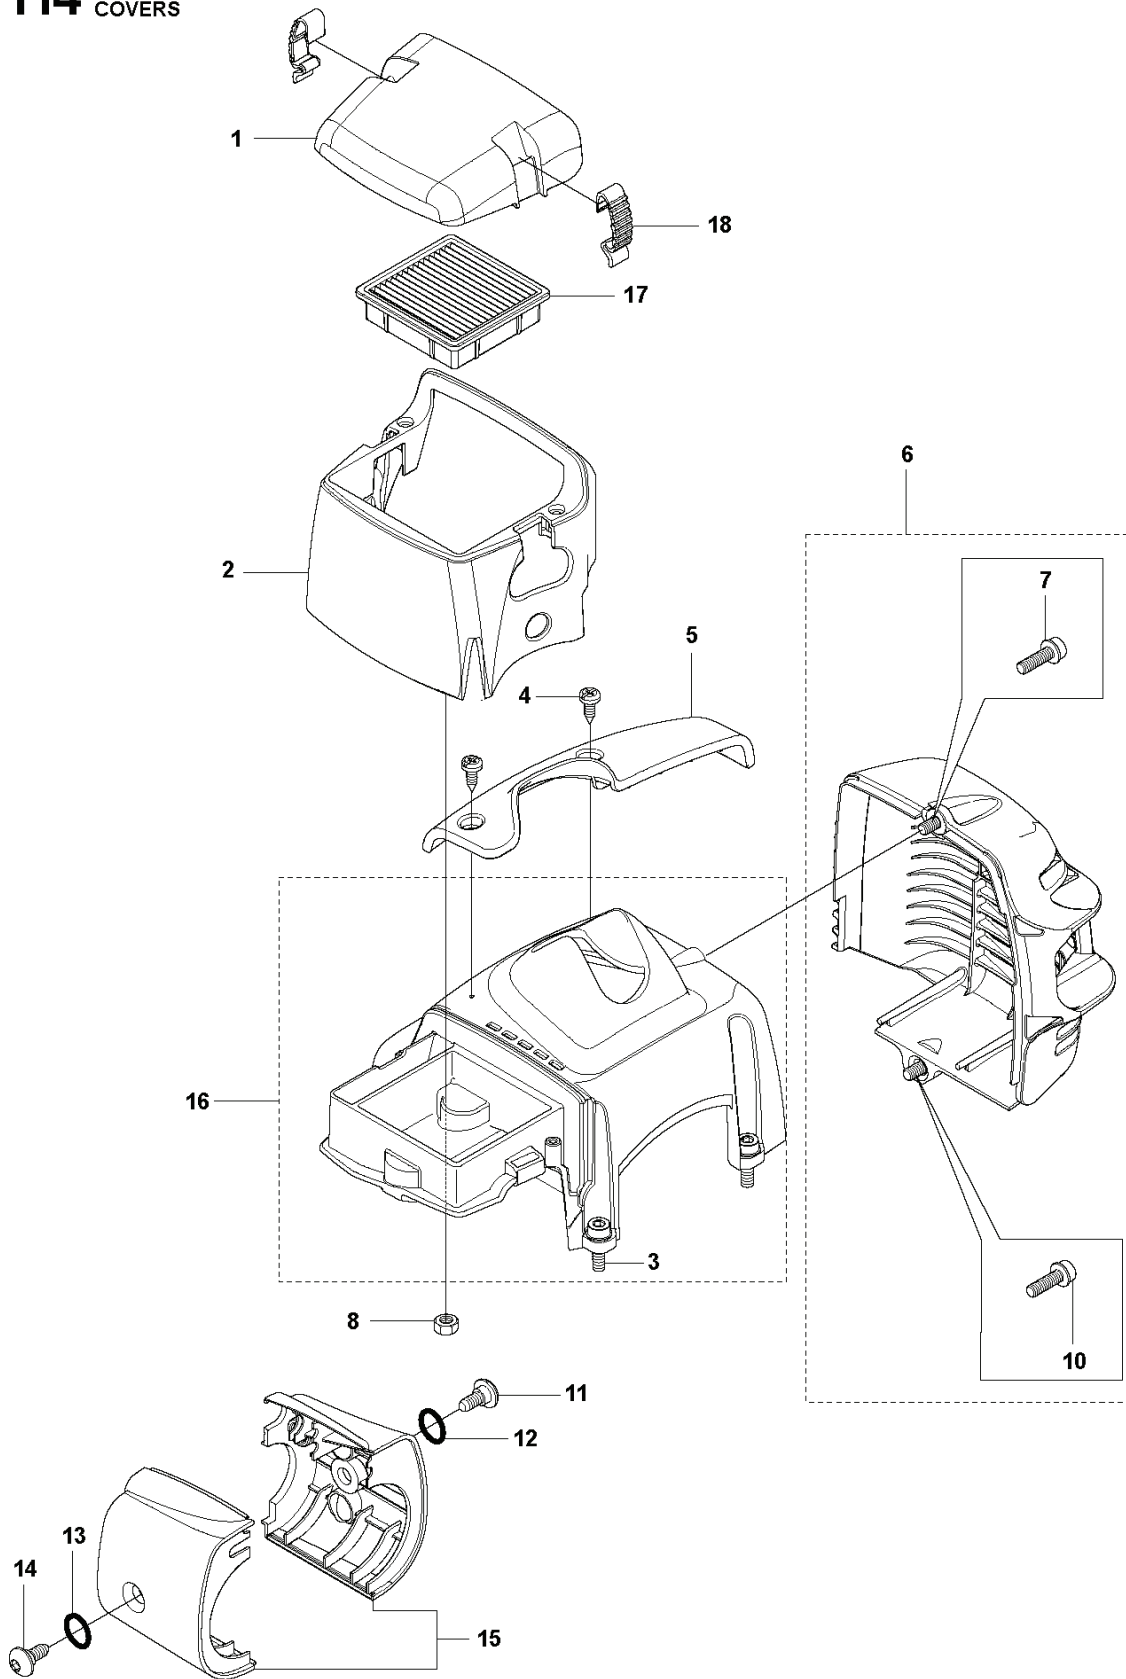

H4 327LS COVERS

REF.	PART NO.	DESCRIPTION	REMARK	QTY.	KIT
1	505142001	FILTER COVER		1	
2	505142201	COVER		1	
3	574477003	SCREW IHSCFMO	Captive screws	4	16
4	503213512	SCREW CCRPANT		2	
5	502481601	ARM PROTECTION		1	
6	544848102	HEAT PROTECTOR	Captive screws	1	
7	574181501	SCREW IHSCFMO	Captive screws	1	6
8	503222401	LOCK NUT		1	
10	574477003	SCREW IHSCFMO	Captive screws	1	6
11	503961301	SCREW		1	
12	740420600	O-RING		1	
13	740420600	O-RING		1	
14	503961301	SCREW		1	
15	502481501	COVER		1	
16	505141802	CYLINDER COVER ASSY	Captive screws	1	
17	505271001	FILTER		1	
18	537387201	SNAP LOCKING		2