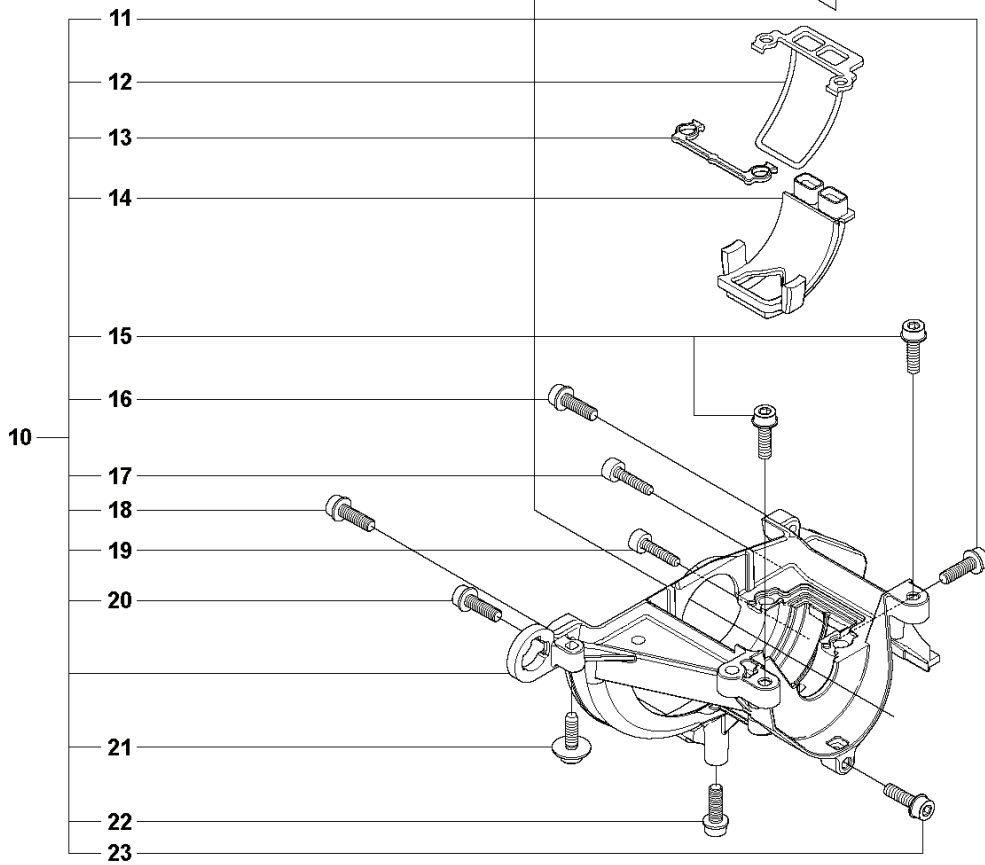

P 327LS, LX, LDX, RX, RDX, RJX, 323RII
CRANK CASE

REF.	PART NO.	DESCRIPTION	REMARK	QTY.	KIT
1	537309601	SLEEVE		1	
2	503216825	SCREW IHSCFT		1	1
3	503216825	SCREW IHSCFT		1	1
4	537041209	CLUTCH COVER		1	
5	537425001	PROTECTIVE PLATE		1	4
6	503200316	SCREW IHSCFM	M5x16	1	4
7	537073601	SPRING		1	
8	503250501	BALL BEARING		1	4
9	537336701	CIRCLIP		1	4
10	537085202	CRANKCASE		1	
11	503200316	SCREW IHSCFM	M5x16	1	10
12	537066901	GASKET		1	10
13	537088501	GASKET		1	10
14	537066801	INSERT CRANKCASE		1	10
15	503200316	SCREW IHSCFM	M5x16	1	10
16	503200316	SCREW IHSCFM	M5x16	1	10
17	503216618	SCREW IHST		1	10
18	503200316	SCREW IHSCFM	M5x16	1	10
19	503216618	SCREW IHST		1	10
20	503200316	SCREW IHSCFM	M5x16	1	10
21	503217716	SCREW IHST		1	10
22	503201412	SCREW IHSCFMO	M5x12	1	10
23	503200316	SCREW IHSCFM	M5x16	1	10