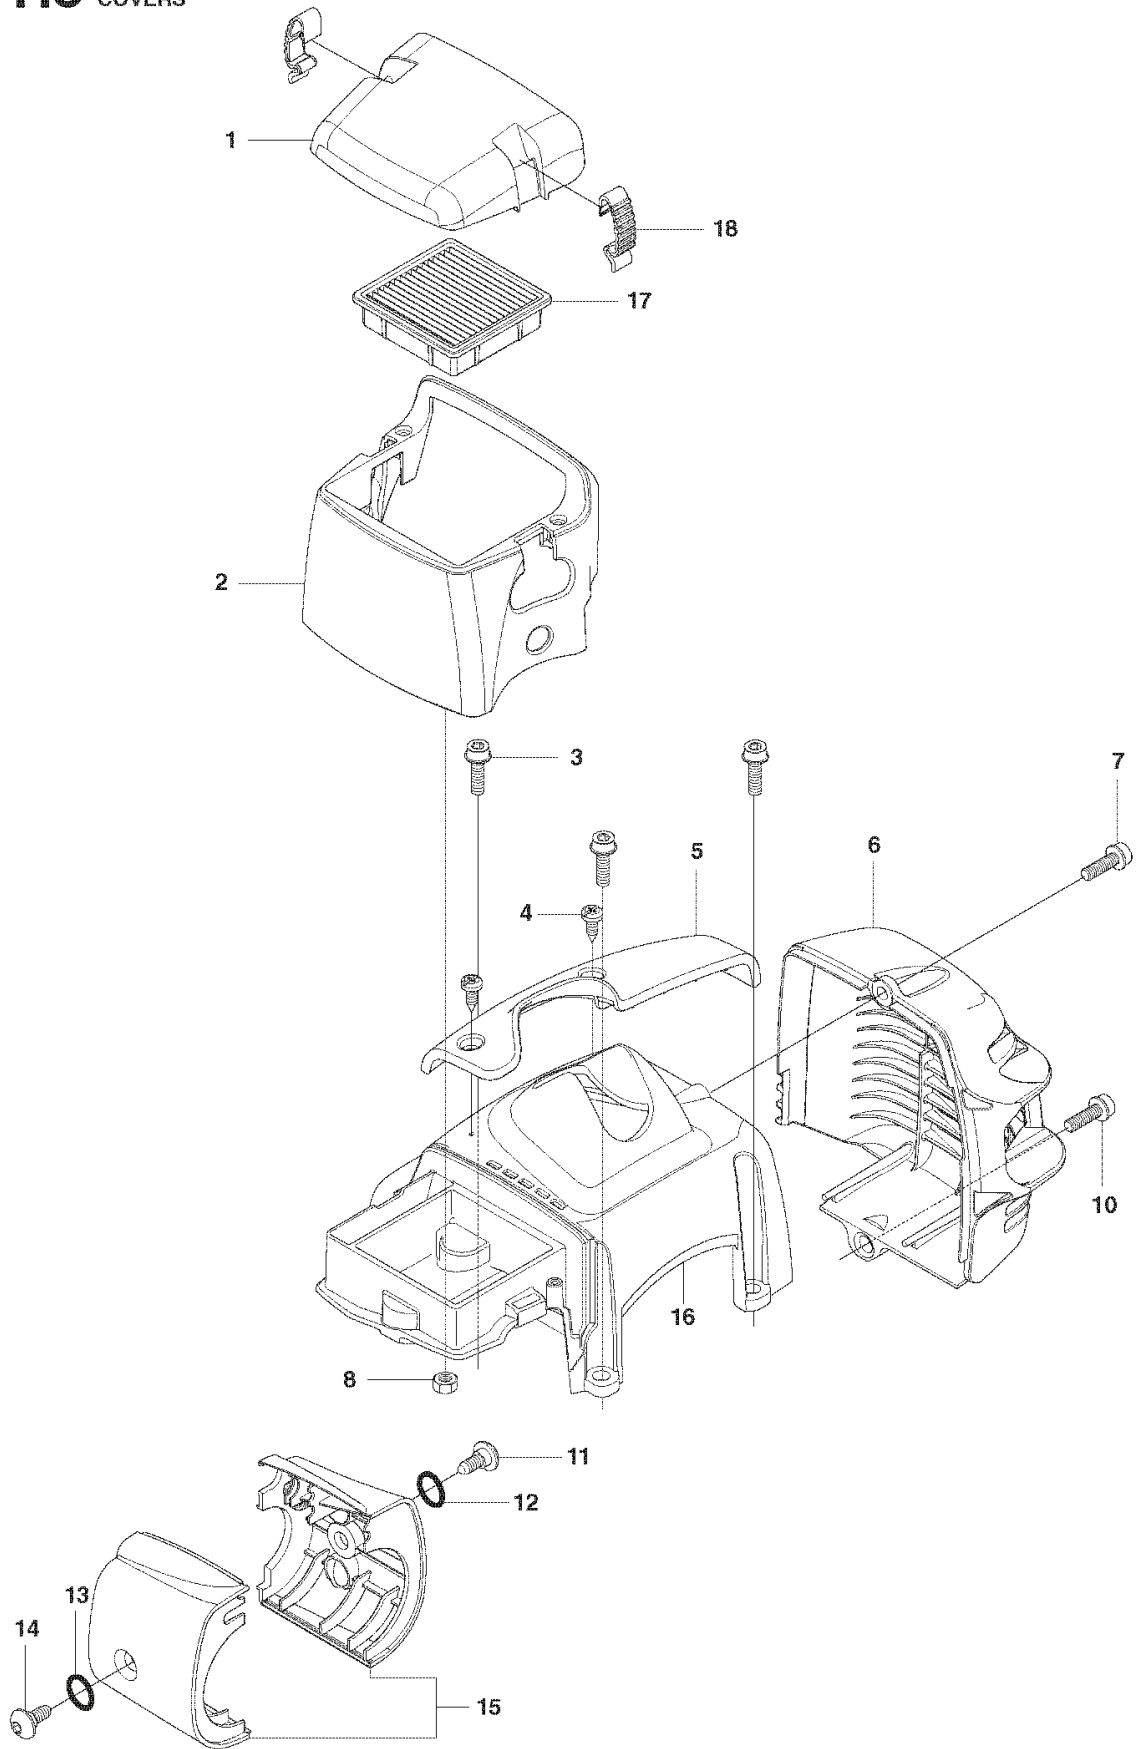

327 LS, 20090100001-20105299999

SPARE PARTS LIST

S 327LS, LX, LDX, RX, RDX, RJX, 323RII
ACCESSORIES

REF.	PART NO.	DESCRIPTION	REMARK	QTY.	KIT
1	544044210	SAW BLADE GUARD	Captive screws 323Rll. 327Rx	1	
2	573994304	SCREW IHSCFMO	Captive screws	2	1
3	574568001	CLAMP	Captive screws	1	1
4	537293401	ADAPTER		1	1
5	574564902	BLADE GUARD	Captive screws	1	1
6	503200316	SCREW IHSCFM	Captive screws	4	1
7	574039501	LOCK NUT	Captive screws	4	1
8	503977101	TRIMMER GUARD ASSY	327Lx, 327LDx	1	
9	503210716	SCREW IHST		1	8
10	503798801	BLADE		1	8
11	503934202	COMBINATION GUARD	323Rll, 327Rx	1	
12	503210716	SCREW IHST		1	11
13	503798801	BLADE		1	11

A 327LS, LX, LDX, RX, RDX, RJX, 323R11
BEVEL GEAR

REF.	PART NO.	DESCRIPTION	REMARK	QTY.	KIT
1	537199202	BEVEL GEAR ASSY		1	
2	503856301	NUT		1	1
3	537285601	SUPPORT FLANGE		1	1
4	537292601	CUP		1	1
5	537234901	DRIVER ASSY		1	1
6	735312810	CIRCLIP		1	1
7	503252401	BALL BEARING		1	1
8	738219800	BALL BEARING		1	1
9	503201501	SCREW		1	1
10	503201412	SCREW IHSCFMO		1	1
11	503200725	SCREW IHSCFM		1	1
12	738219900	BALL BEARING		1	1
13	738219902	BALL BEARING		1	1
14	735311100	CIRCLIP		1	1
15	735312510	CIRCLIP		1	1
16	725237051	SCREW		1	18
17	503200712	SCREW IHSCFM		1	18
18	574306901	CLAMP	Captive screws	1	
20	537333701	GEAR HOUSING		1	

H3 327LS COVERS

REF.	PART NO.	DESCRIPTION	REMARK	QTY.	KIT
1	505142001	FILTER COVER		1	
2	505142201	COVER		1	
3	574477003	SCREW IHSCFMO		4	
4	503213512	SCREW CCRPANT		2	
5	502481601	ARM PROTECTION		1	
6	544848102	HEAT PROTECTOR		1	
7	574181501	SCREW IHSCFMO		1	
8	503222401	LOCK NUT		1	
10	574477003	SCREW IHSCFMO		1	
11	503961301	SCREW		1	
12	740420600	O-RING		1	
13	740420600	O-RING		2	
14	503961301	SCREW		1	
15	502481501	COVER		1	
16	505141802	CYLINDER COVER ASSY		1	
17	505271001	FILTER		1	
18	537387201	SNAP LOCKING		2	