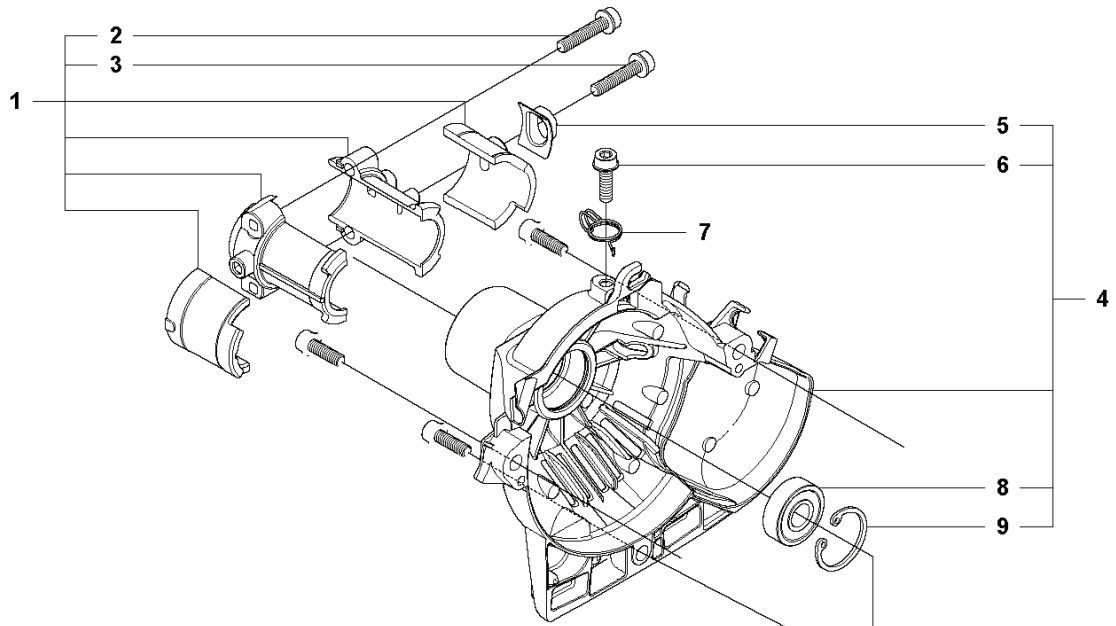

P 327LS, LX, LDX, RX, RDX, RJX, 323RII
CRANK CASE

REF.	PART NO.	DESCRIPTION	REMARK	QTY.	KIT
1	537309601	SLEEVE		1	
2	503216825	SCREW IHSCFT		1	1
3	503216825	SCREW IHSCFT		1	1
4	537041209	CLUTCH COVER		1	
5	537425001	PROTECTIVE PLATE		1	4
6	503200316	SCREW IHSCFM	M5x16	1	4
7	537073601	SPRING		1	
8	503250501	BALL BEARING		1	4
9	537336701	CIRCLIP		1	4
10	537085202	CRANKCASE		1	
11	503200316	SCREW IHSCFM	M5x16	1	10
12	537066901	GASKET		1	10
13	537088501	GASKET		1	10
14	537066801	INSERT CRANKCASE		1	10
15	503200316	SCREW IHSCFM	M5x16	1	10
16	503200316	SCREW IHSCFM	M5x16	1	10
17	503216618	SCREW IHST		1	10
18	503200316	SCREW IHSCFM	M5x16	1	10
19	503216618	SCREW IHST		1	10
20	503200316	SCREW IHSCFM	M5x16	1	10
21	503217716	SCREW IHST		1	10
22	503201412	SCREW IHSCFMO	M5x12	1	10
23	503200316	SCREW IHSCFM	M5x16	1	10