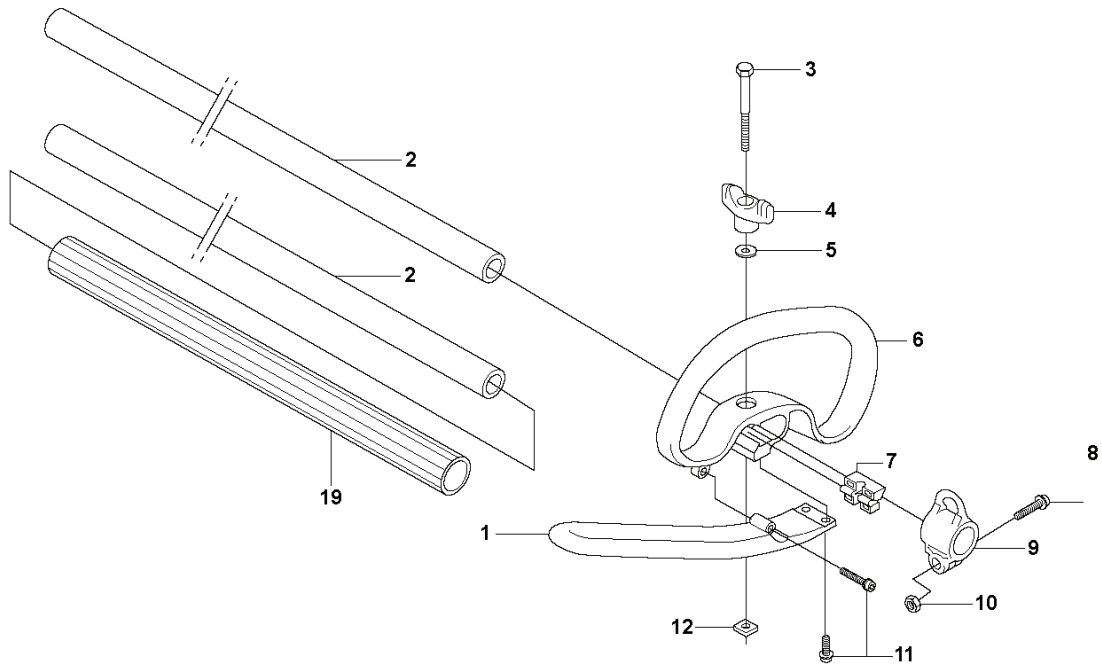

B 327LX, RJX
SHAFT & HANDLE

REF.	PART NO.	DESCRIPTION	REMARK	QTY.	KIT
1	503997801	HANDLE	RJx	1	
1	503997804	HANDLE	Captive screws	1	
2	503888801	TUBE	L=1483mm Ø=24mm	1	
2	540053801	TUBE DRIVESHAFT ASSY	RJx L=1483mm Ø=24mm France	1	
3	725237851	SCREW EHHM	L. LS. M6X40	1	
3	725238051	SCREW EHHM	Lx. RJxM6X50	1	
4	503879001	KNOB	Lx	1	
5	503230061	WASHER	L. LS	1	
6	503871903	HANDLE		1	
6	503871908	HANDLE	Captive screws	1	
7	503940301	DISTANCE		1	
8	503200716	SCREW IHSCFM	RJx	1	
9	503941001	HOOK	RJx	1	
10	731231401	HEXAGON NUT	RJx	1	
11	503216816	SCREW IHSCFT	RJx	3	
11	574181501	SCREW IHSCFTO	Captive screws	3	
12	502197101	SQUARE NUT		1	
13	537234801	DRIVE SHAFT	L=1525mm Ø=7mm	1	
14	735311200	CIRCLIP		1	
15	537237501	CLUTCH DRUM ASSY		1	
16	537294801	LABEL		1	
17	503795601	LABEL		1	
18	537101001	LABEL	RJx	1	
19	537085501	HANDLE	France	1	