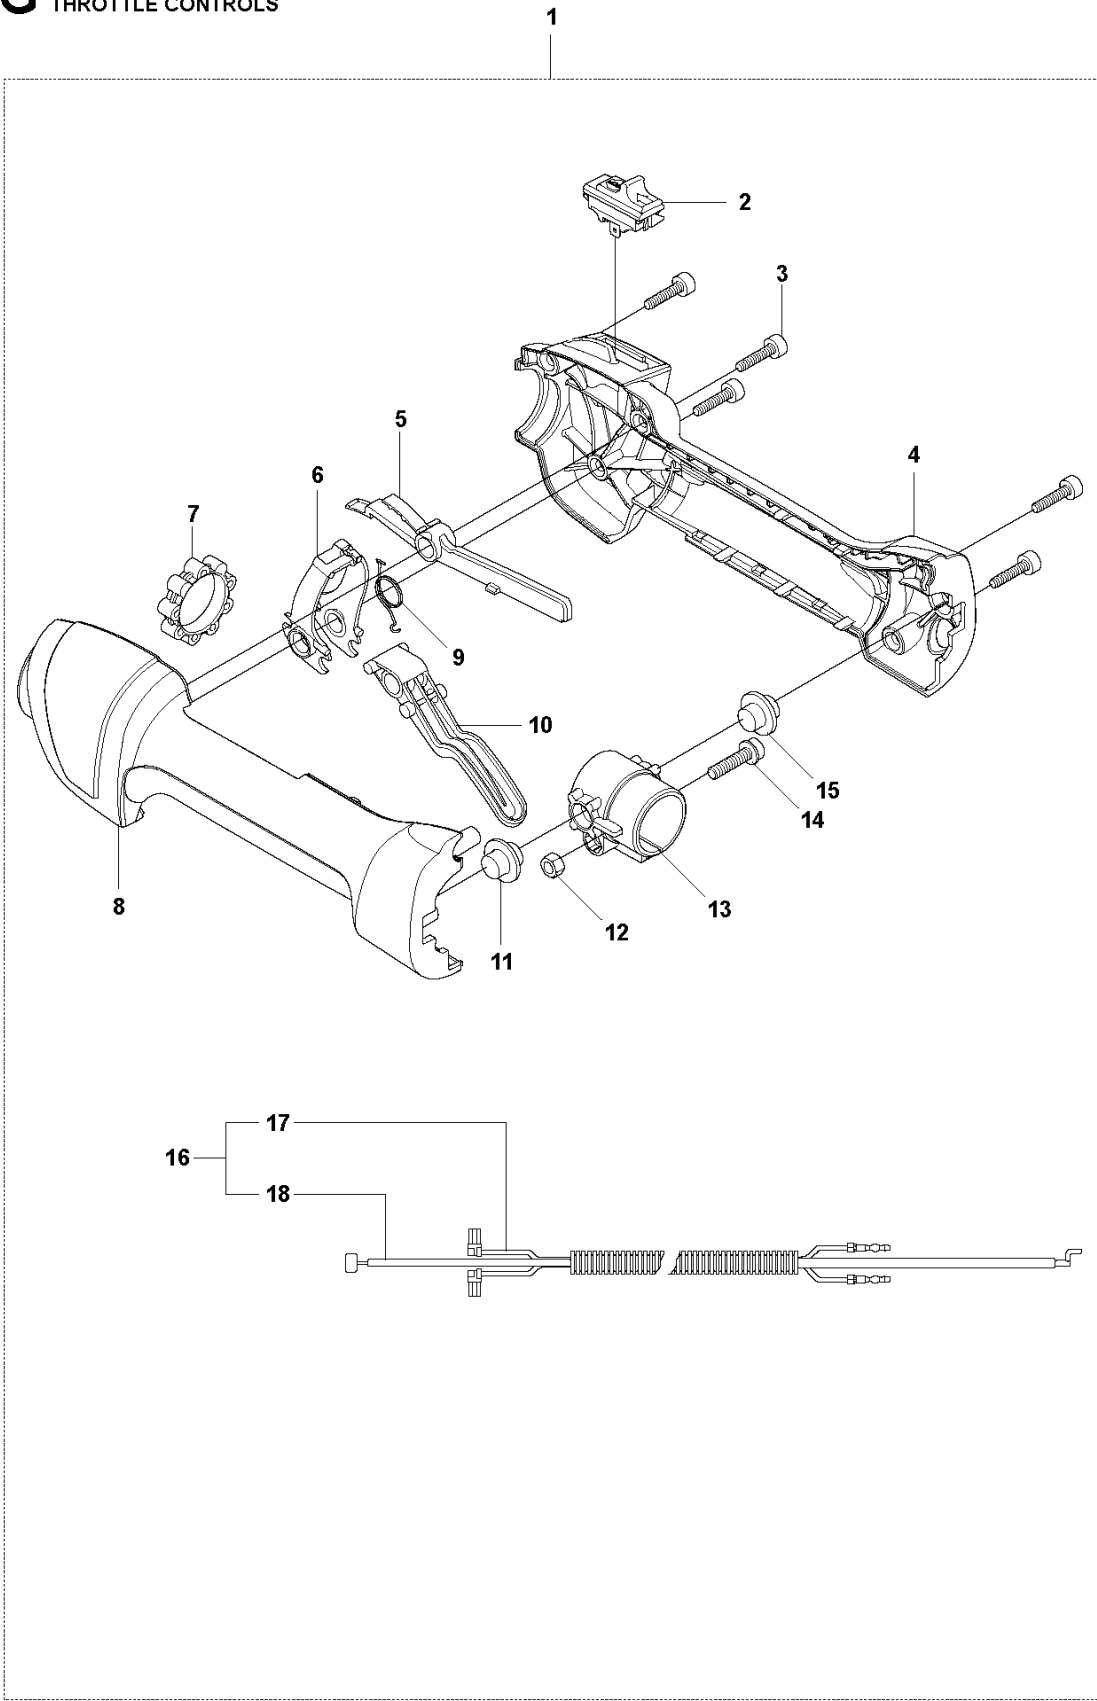

G 327LS, Lx, LDx, RJx
THROTTLE CONTROLS

REF.	PART NO.	DESCRIPTION	REMARK	QTY.	KIT
1	544143604	CONTROL		1	
2	537419001	SWITCH		1	1
3	503216618	SCREW IHSCT		5	1
4	544100202	HANDLE HALF		1	1
5	503878001	THROTTLE LOCKOUT		1	1
6	503918101	THROTTLE LEVER		1	1
7	503961401	ABSORBER		1	1
8	544100302	HANDLE HALF		1	1
9	544100801	RECOIL SPRING		1	1
10	503877903	THROTTLE TRIGGER		1	1
11	544101702	DAMPER		1	1
12	731231401	HEXAGON NUT		1	1
13	544112101	RETAINER		1	1
14	503200320	SCREW IHSCFM		1	1
15	544101702	DAMPER		1	1
16	502651301	WIRING		1	1
17	502531601	SHORT CIRCUIT CABLE		1	1,16
18	544171703	THROTTLE CABLE ASSY		1	1,16