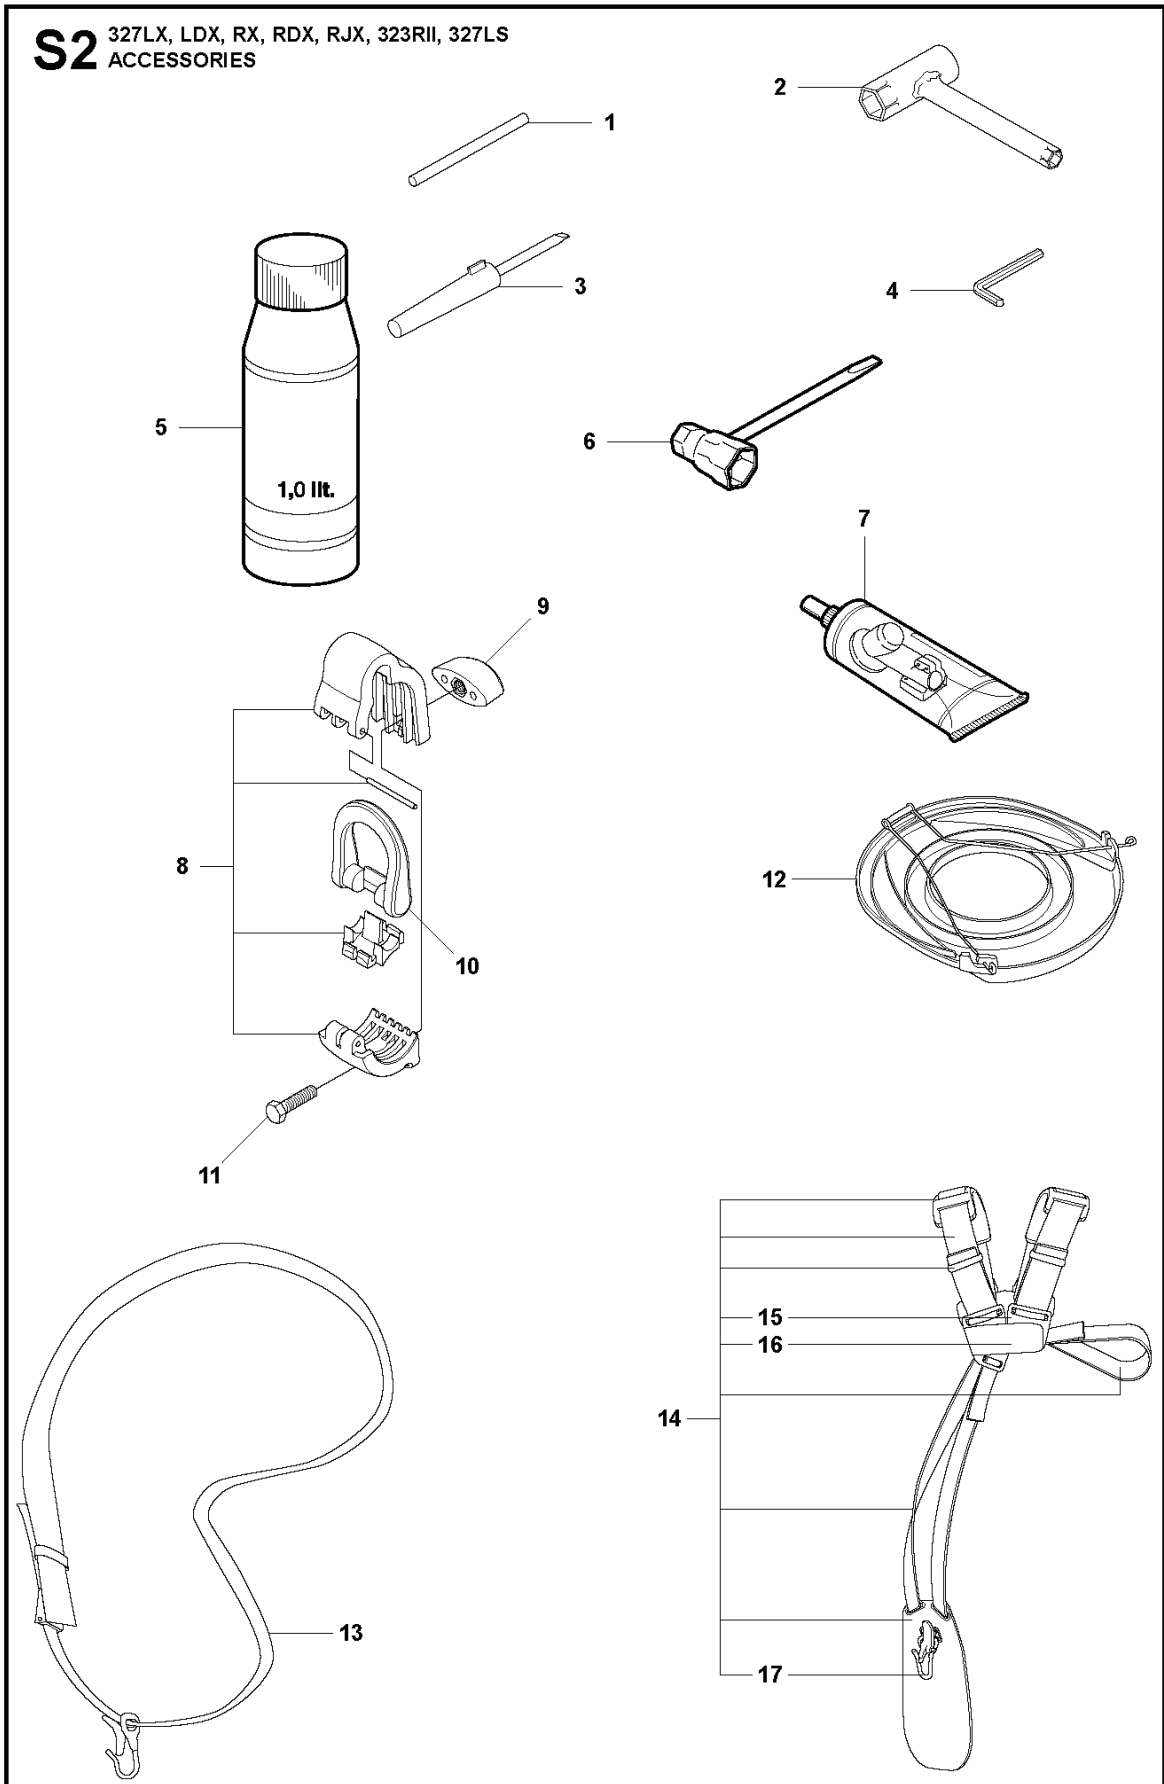

S2 327LX, LDX, RX, RDX, RJX, 323R11, 327LS
ACCESSORIES

REF.	PART NO.	DESCRIPTION	REMARK	QTY.	KIT
1	502285901	STOP		1	
2	502114602	SOCKET WRENCH		1	
3	501600203	SCREWDRIVER		1	
4	502215801	WRENCH		1	
5	531009248	FILTER OIL		1	
6	501691701	COMBINATION WRENCH		1	
7	503976401	GREASE		1	
8	537353601	LOOP		1	
9	537130402	KNOB		1	
10	537350101	LOOP		1	
11	725233151	SCREW		1	
12	537312901	TRANSPORT GUARD	200-275 mm	1	
13	537216201	HARNESS		1	
13	537216202	HARNESS	USA	1	
14	537216301	HARNESS		1	
14	537216302	HARNESS	USA	1	
15	503734001	FRONT PIECE		1	14
16	503734102	BUCKLE		1	14
17	502022802	WELT HOOK		1	14