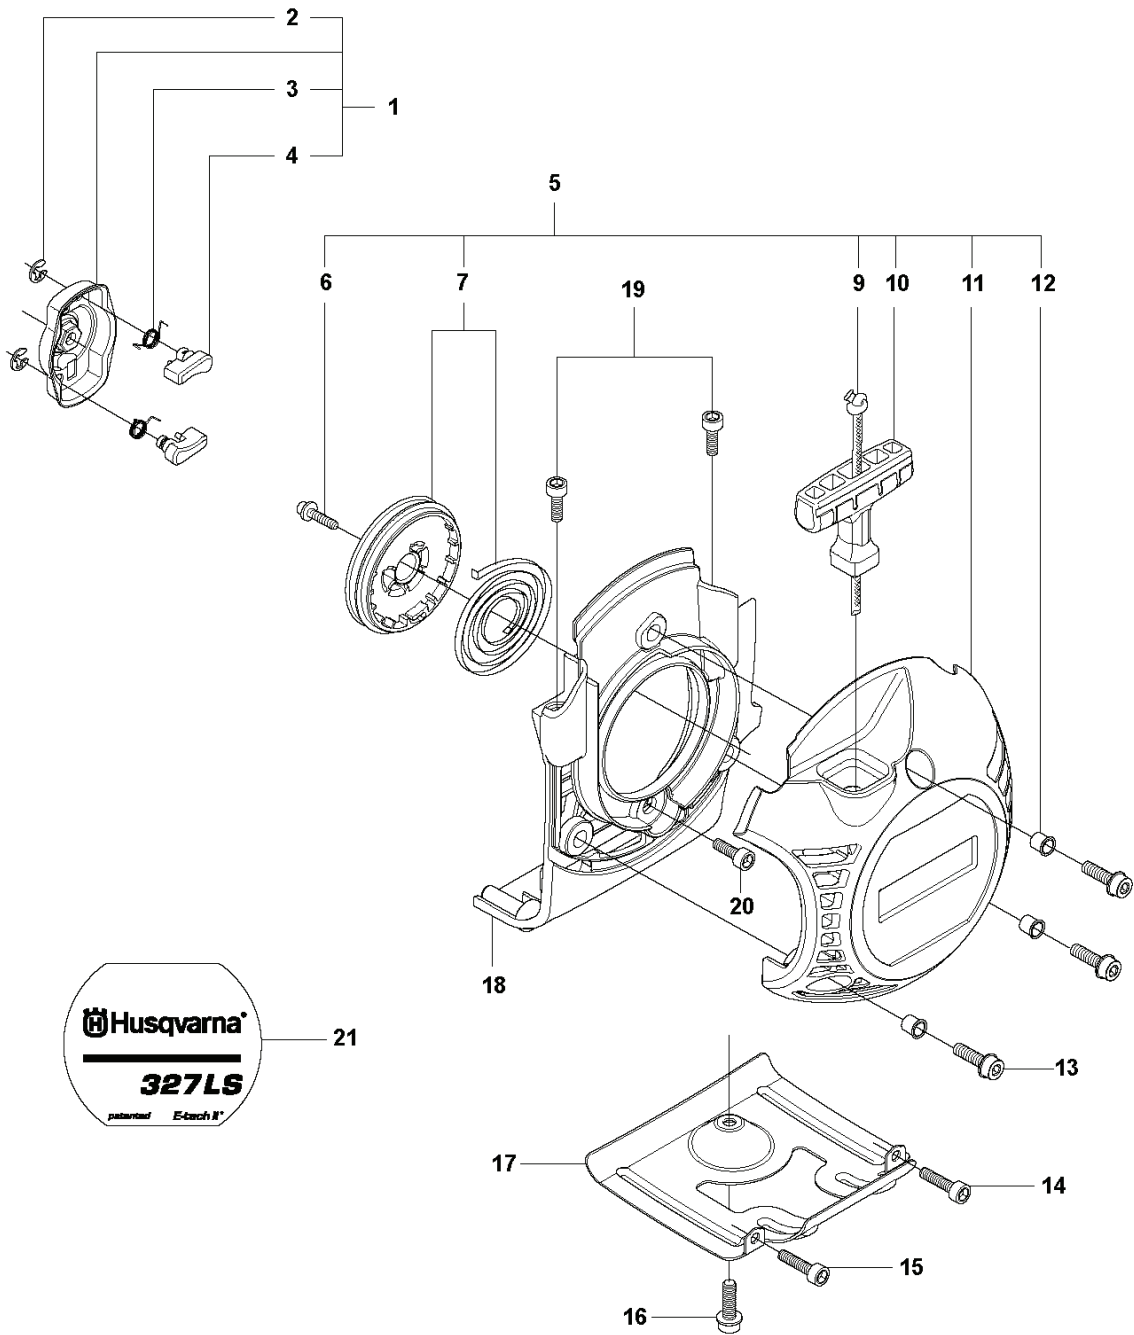

K5 327LS STARTER

REF.	PART NO.	DESCRIPTION	REMARK	QTY.	KIT
1	503873305	STARTER PAWL		1	
2	735310820	E-CLIP		2	1
3	503873601	SPRING		1	1
4	503873502	STARTER PAWL		2	1
5	505198301	STARTER ASSY		1	
6	503217716	SCREW IH SCT		1	5
7	537332303	STARTER PULLEY		1	5
8	537379302	SPACING SLEEVE		2	5
9	505305125	STARTER ROPE		1	5
10	537008401	STARTER HANDLE		1	5
11	505141301	STARTER ASSY		1	5
12	537379302	SPACING SLEEVE		3	5
13	503200316	SCREW IHSCFM	M5x16	3	
14	503216618	SCREW IH SCT		1	
15	503216618	SCREW IH SCT		1	
16	503201412	SCREW IHSCFMO	M5x12	1	
17	537034101	PROTECTIVE PLATE		1	
18	505141601	BRACKET		1	
19	503200316	SCREW IHSCFM	M5x16	2	
20	503215316	SCREW ITXSCM		1	
21	537322410	LABEL		1	
	PART NO.		REMARK		KIT