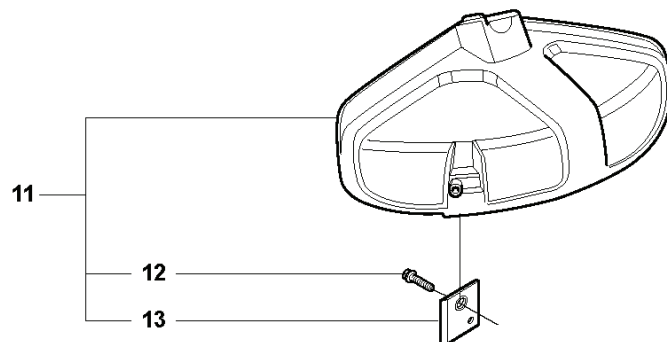

327 LS, 20090100001-20105299999

SPARE PARTS LIST

S 327LS, LX, LDX, RX, RDX, RJX, 323RII
ACCESSORIES

REF.	PART NO.	DESCRIPTION	REMARK	QTY.	KIT
1	544044210	SAW BLADE GUARD	Captive screws 323Rll. 327Rx	1	
2	573994304	SCREW IHSCFMO	Captive screws	2	1
3	574568001	CLAMP	Captive screws	1	1
4	537293401	ADAPTER		1	1
5	574564902	BLADE GUARD	Captive screws	1	1
6	503200316	SCREW IHSCFM	Captive screws	4	1
7	574039501	LOCK NUT	Captive screws	4	1
8	503977101	TRIMMER GUARD ASSY	327Lx, 327LDx	1	
9	503210716	SCREW IHST		1	8
10	503798801	BLADE		1	8
11	503934202	COMBINATION GUARD	323Rll, 327Rx	1	
12	503210716	SCREW IHST		1	11
13	503798801	BLADE		1	11