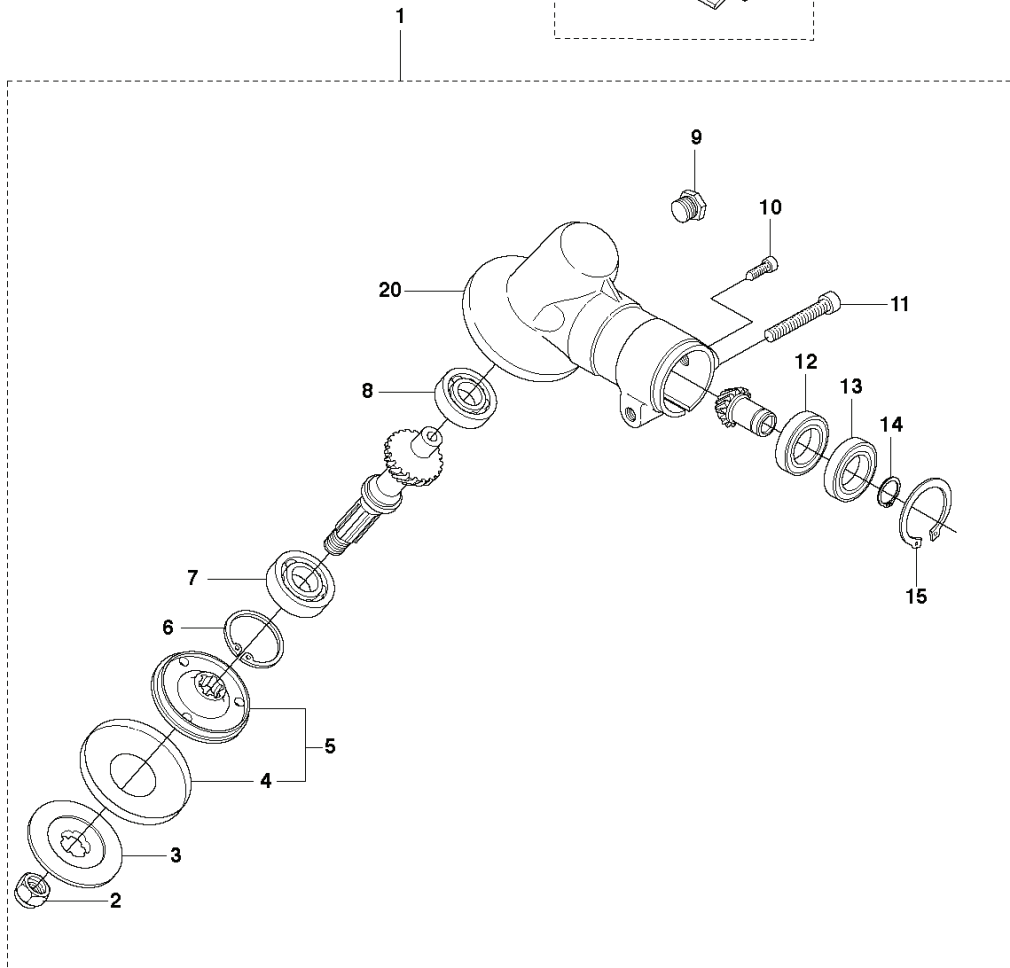

327 LS, 20090100001-20105299999

SPARE PARTS LIST

S 327LS, LX, LDX, RX, RDX, RJX, 323RII
ACCESSORIES

REF.	PART NO.	DESCRIPTION	REMARK	QTY.	KIT
1	544044210	SAW BLADE GUARD	Captive screws 323Rll. 327Rx	1	
2	573994304	SCREW IHSCFMO	Captive screws	2	1
3	574568001	CLAMP	Captive screws	1	1
4	537293401	ADAPTER		1	1
5	574564902	BLADE GUARD	Captive screws	1	1
6	503200316	SCREW IHSCFM	Captive screws	4	1
7	574039501	LOCK NUT	Captive screws	4	1
8	503977101	TRIMMER GUARD ASSY	327Lx, 327LDx	1	
9	503210716	SCREW IHST		1	8
10	503798801	BLADE		1	8
11	503934202	COMBINATION GUARD	323Rll, 327Rx	1	
12	503210716	SCREW IHST		1	11
13	503798801	BLADE		1	11

A 327LS, LX, LDX, RX, RDX, RJX, 323R11
BEVEL GEAR

REF.	PART NO.	DESCRIPTION	REMARK	QTY.	KIT
1	537199202	BEVEL GEAR ASSY		1	
2	503856301	NUT		1	1
3	537285601	SUPPORT FLANGE		1	1
4	537292601	CUP		1	1
5	537234901	DRIVER ASSY		1	1
6	735312810	CIRCLIP		1	1
7	503252401	BALL BEARING		1	1
8	738219800	BALL BEARING		1	1
9	503201501	SCREW		1	1
10	503201412	SCREW IHSCFMO		1	1
11	503200725	SCREW IHSCFM		1	1
12	738219900	BALL BEARING		1	1
13	738219902	BALL BEARING		1	1
14	735311100	CIRCLIP		1	1
15	735312510	CIRCLIP		1	1
16	725237051	SCREW		1	18
17	503200712	SCREW IHSCFM		1	18
18	574306901	CLAMP	Captive screws	1	
20	537333701	GEAR HOUSING		1	

T Duo Balance
HARNESS

REF.	PART NO.	DESCRIPTION	REMARK	QTY.	KIT
1	537275701	HARNESS		1	
1	537275703	HARNESS	US	1	1
2	503996101	BAND		3	1
3	503996103	BAND		1	1
4	537113501	RETAINER		1	1
5	537288401	BUCKLE		1	1
6	537288301	BUCKLE		1	1
7	537275901	HIP PAD		1	1
8	502022801	HOOK		1	1
9	502023002	LOCK		1	1.8
10	502023801	SPRING		1	1.8
11	502022902	HOOK		1	1.8
12	735310920	E-CLIP		1	1.8
13	537175401	HIP PAD		3	1