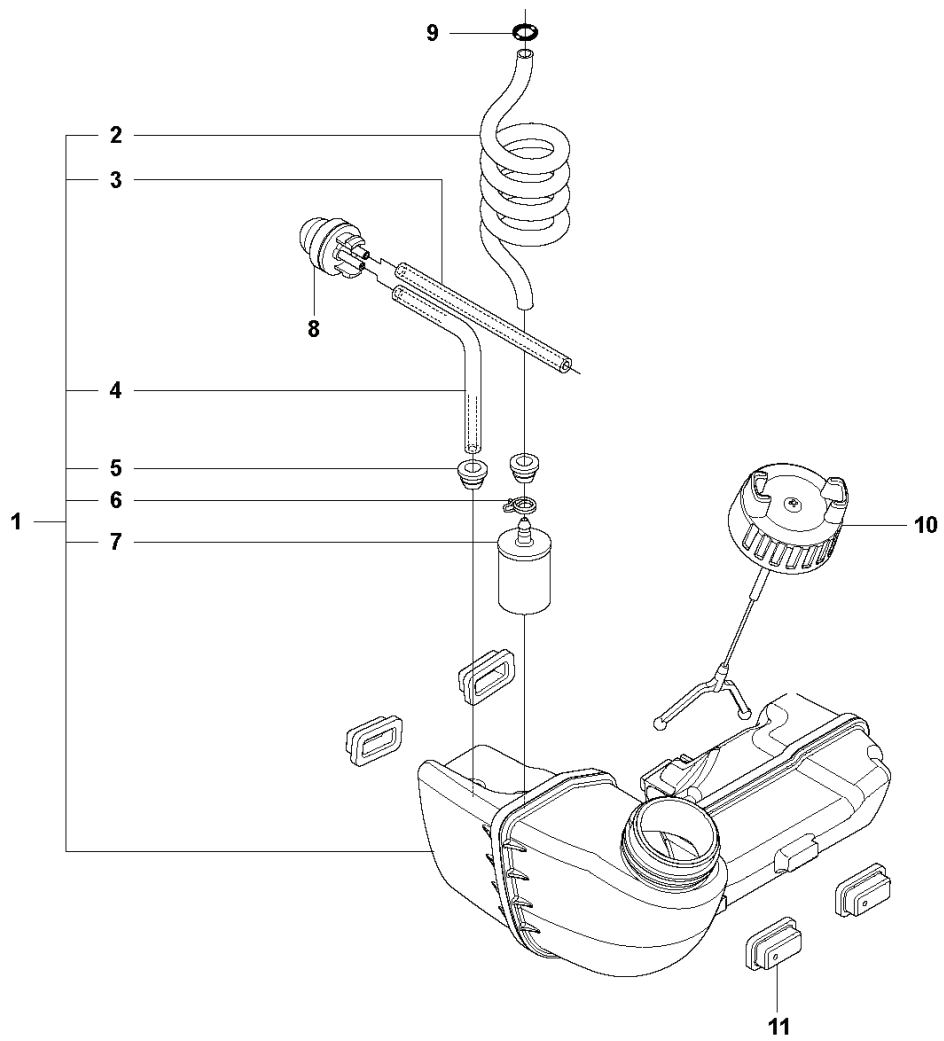

REF.	PART NO.	DESCRIPTION	REMARK	QTY.	KIT
1	537221704	MUFFLER ASSY	Cat.	1	
2	537221801	SPARK ARRESTER SCREEN		1	1
3	537014101	GASKET		1	
4	502078101	SCREW EHIHFH		3	
5	537085103	CYLINDER	Ø=34mm	1	
6	503200735	SCREW IHSCFM		4	5
7	537405902	PISTON		1	5
8	537406201	PISTON RING		1	7
9	737440800	CIRCLIP		1	7
10	503712201	BEARING		1	7

L 327LS, LX, LDX, RX, RDX, RJX, 323RII
FUEL TANK