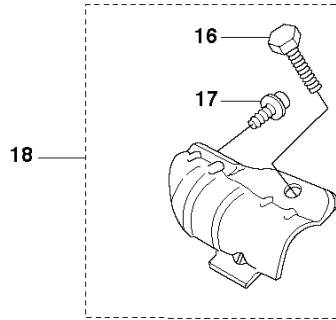

327 LS, 20090100001-20105299999

SPARE PARTS LIST

S 327LS, LX, LDX, RX, RDX, RJX, 323RII
ACCESSORIES

REF.	PART NO.	DESCRIPTION	REMARK	QTY.	KIT
1	544044210	SAW BLADE GUARD	Captive screws 323Rll. 327Rx	1	
2	573994304	SCREW IHSCFMO	Captive screws	2	1
3	574568001	CLAMP	Captive screws	1	1
4	537293401	ADAPTER		1	1
5	574564902	BLADE GUARD	Captive screws	1	1
6	503200316	SCREW IHSCFM	Captive screws	4	1
7	574039501	LOCK NUT	Captive screws	4	1
8	503977101	TRIMMER GUARD ASSY	327Lx, 327LDx	1	
9	503210716	SCREW IHST		1	8
10	503798801	BLADE		1	8
11	503934202	COMBINATION GUARD	323Rll, 327Rx	1	
12	503210716	SCREW IHST		1	11
13	503798801	BLADE		1	11

A 327LS, LX, LDX, RX, RDX, RJX, 323R11
BEVEL GEAR

REF.	PART NO.	DESCRIPTION	REMARK	QTY.	KIT
1	537199202	BEVEL GEAR ASSY		1	
2	503856301	NUT		1	1
3	537285601	SUPPORT FLANGE		1	1
4	537292601	CUP		1	1
5	537234901	DRIVER ASSY		1	1
6	735312810	CIRCLIP		1	1
7	503252401	BALL BEARING		1	1
8	738219800	BALL BEARING		1	1
9	503201501	SCREW		1	1
10	503201412	SCREW IHSCFMO		1	1
11	503200725	SCREW IHSCFM		1	1
12	738219900	BALL BEARING		1	1
13	738219902	BALL BEARING		1	1
14	735311100	CIRCLIP		1	1
15	735312510	CIRCLIP		1	1
16	725237051	SCREW		1	18
17	503200712	SCREW IHSCFM		1	18
18	574306901	CLAMP	Captive screws	1	
20	537333701	GEAR HOUSING		1	