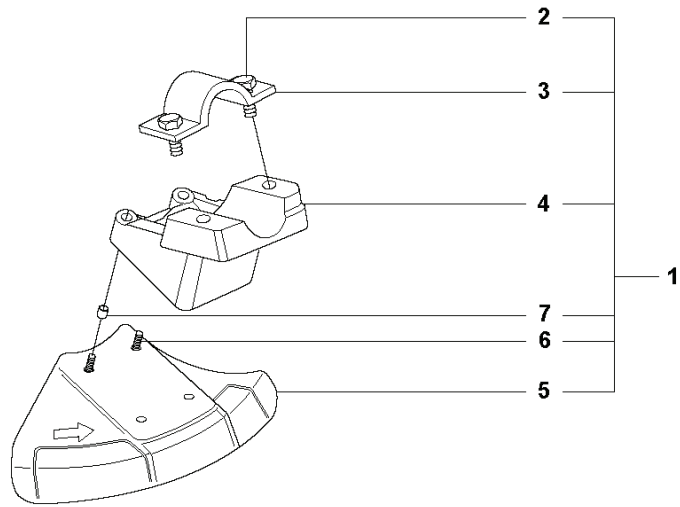

327 LS, 20090100001-20105299999

SPARE PARTS LIST

S 327LS, LX, LDX, RX, RDX, RJX, 323RII
ACCESSORIES

REF.	PART NO.	DESCRIPTION	REMARK	QTY.	KIT
1	544044210	SAW BLADE GUARD	Captive screws 323Rll. 327Rx	1	
2	573994304	SCREW IHSCFMO	Captive screws	2	1
3	574568001	CLAMP	Captive screws	1	1
4	537293401	ADAPTER		1	1
5	574564902	BLADE GUARD	Captive screws	1	1
6	503200316	SCREW IHSCFM	Captive screws	4	1
7	574039501	LOCK NUT	Captive screws	4	1
8	503977101	TRIMMER GUARD ASSY	327Lx, 327LDx	1	
9	503210716	SCREW IHST		1	8
10	503798801	BLADE		1	8
11	503934202	COMBINATION GUARD	323Rll, 327Rx	1	
12	503210716	SCREW IHST		1	11
13	503798801	BLADE		1	11