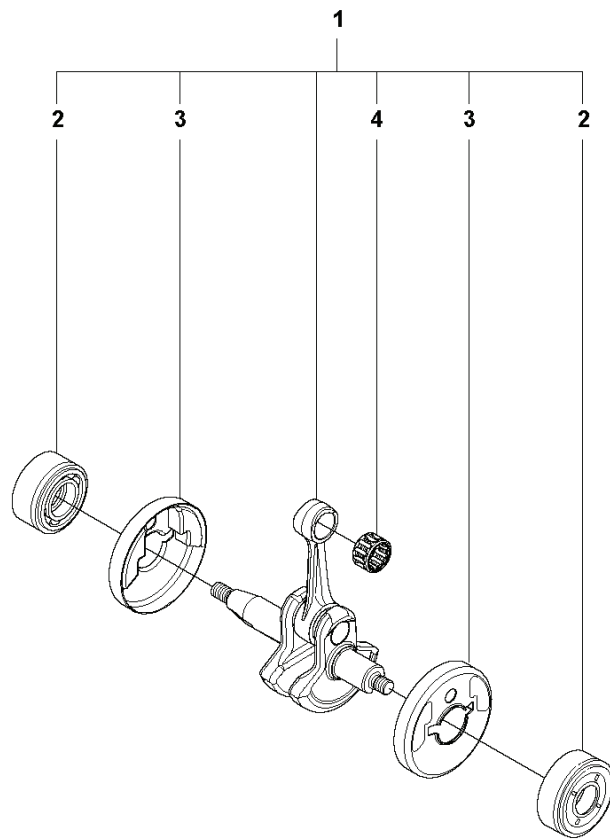

REF.	PART NO.	DESCRIPTION	REMARK	QTY.	KIT
1	537309601	SLEEVE		1	
2	503216825	SCREW IHSCFT		1	1
3	503216825	SCREW IHSCFT		1	1
4	537041209	CLUTCH COVER		1	
5	537425001	PROTECTIVE PLATE		1	4
6	503200316	SCREW IHSCFM	M5x16	1	4
7	537073601	SPRING		1	
8	503250501	BALL BEARING		1	4
9	537336701	CIRCLIP		1	4
10	537085202	CRANKCASE		1	
11	503200316	SCREW IHSCFM	M5x16	1	10
12	537066901	GASKET		1	10
13	537088501	GASKET		1	10
14	537066801	INSERT CRANKCASE		1	10
15	503200316	SCREW IHSCFM	M5x16	1	10
16	503200316	SCREW IHSCFM	M5x16	1	10
17	503216618	SCREW IHST		1	10
18	503200316	SCREW IHSCFM	M5x16	1	10
19	503216618	SCREW IHST		1	10
20	503200316	SCREW IHSCFM	M5x16	1	10
21	503217716	SCREW IHST		1	10
22	503201412	SCREW IHSCFMO	M5x12	1	10
23	503200316	SCREW IHSCFM	M5x16	1	10

Q 327LS, LX, LDX, RX, RDX, RJX, 323RII
CRANK SHAFT