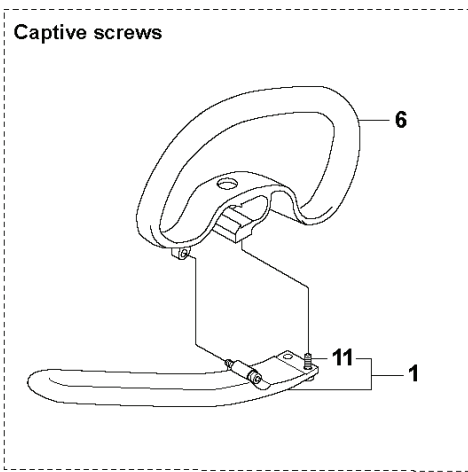

T Duo Balance
HARNESS

REF.	PART NO.	DESCRIPTION	REMARK	QTY.	KIT
1	537275701	HARNESS		1	
1	537275703	HARNESS	US	1	1
2	503996101	BAND		3	1
3	503996103	BAND		1	1
4	537113501	RETAINER		1	1
5	537288401	BUCKLE		1	1
6	537288301	BUCKLE		1	1
7	537275901	HIP PAD		1	1
8	502022801	HOOK		1	1
9	502023002	LOCK		1	1.8
10	502023801	SPRING		1	1.8
11	502022902	HOOK		1	1.8
12	735310920	E-CLIP		1	1.8
13	537175401	HIP PAD		3	1

S2 327LX, LDX, RX, RDX, RJX, 323R11, 327LS
ACCESSORIES

REF.	PART NO.	DESCRIPTION	REMARK	QTY.	KIT
1	502285901	STOP		1	
2	502114602	SOCKET WRENCH		1	
3	501600203	SCREWDRIVER		1	
4	502215801	WRENCH		1	
5	531009248	FILTER OIL		1	
6	501691701	COMBINATION WRENCH		1	
7	503976401	GREASE		1	
8	537353601	LOOP		1	
9	537130402	KNOB		1	
10	537350101	LOOP		1	
11	725233151	SCREW		1	
12	537312901	TRANSPORT GUARD	200-275 mm	1	
13	537216201	HARNESS		1	
13	537216202	HARNESS	USA	1	
14	537216301	HARNESS		1	
14	537216302	HARNESS	USA	1	
15	503734001	FRONT PIECE		1	14
16	503734102	BUCKLE		1	14
17	502022802	WELT HOOK		1	14

B 327LX, RJX
SHAFT & HANDLE

REF.	PART NO.	DESCRIPTION	REMARK	QTY.	KIT
1	503997801	HANDLE	RJx	1	
1	503997804	HANDLE	Captive screws	1	
2	503888801	TUBE	L=1483mm Ø=24mm	1	
2	540053801	TUBE DRIVESHAFT ASSY	RJx L=1483mm Ø=24mm France	1	
3	725237851	SCREW EHHM	L. LS. M6X40	1	
3	725238051	SCREW EHHM	Lx. RJxM6X50	1	
4	503879001	KNOB	Lx	1	
5	503230061	WASHER	L. LS	1	
6	503871903	HANDLE		1	
6	503871908	HANDLE	Captive screws	1	
7	503940301	DISTANCE		1	
8	503200716	SCREW IHSCFM	RJx	1	
9	503941001	HOOK	RJx	1	
10	731231401	HEXAGON NUT	RJx	1	
11	503216816	SCREW IHSCFT	RJx	3	
11	574181501	SCREW IHSCFTO	Captive screws	3	
12	502197101	SQUARE NUT		1	
13	537234801	DRIVE SHAFT	L=1525mm Ø=7mm	1	
14	735311200	CIRCLIP		1	
15	537237501	CLUTCH DRUM ASSY		1	
16	537294801	LABEL		1	
17	503795601	LABEL		1	
18	537101001	LABEL	RJx	1	
19	537085501	HANDLE	France	1	