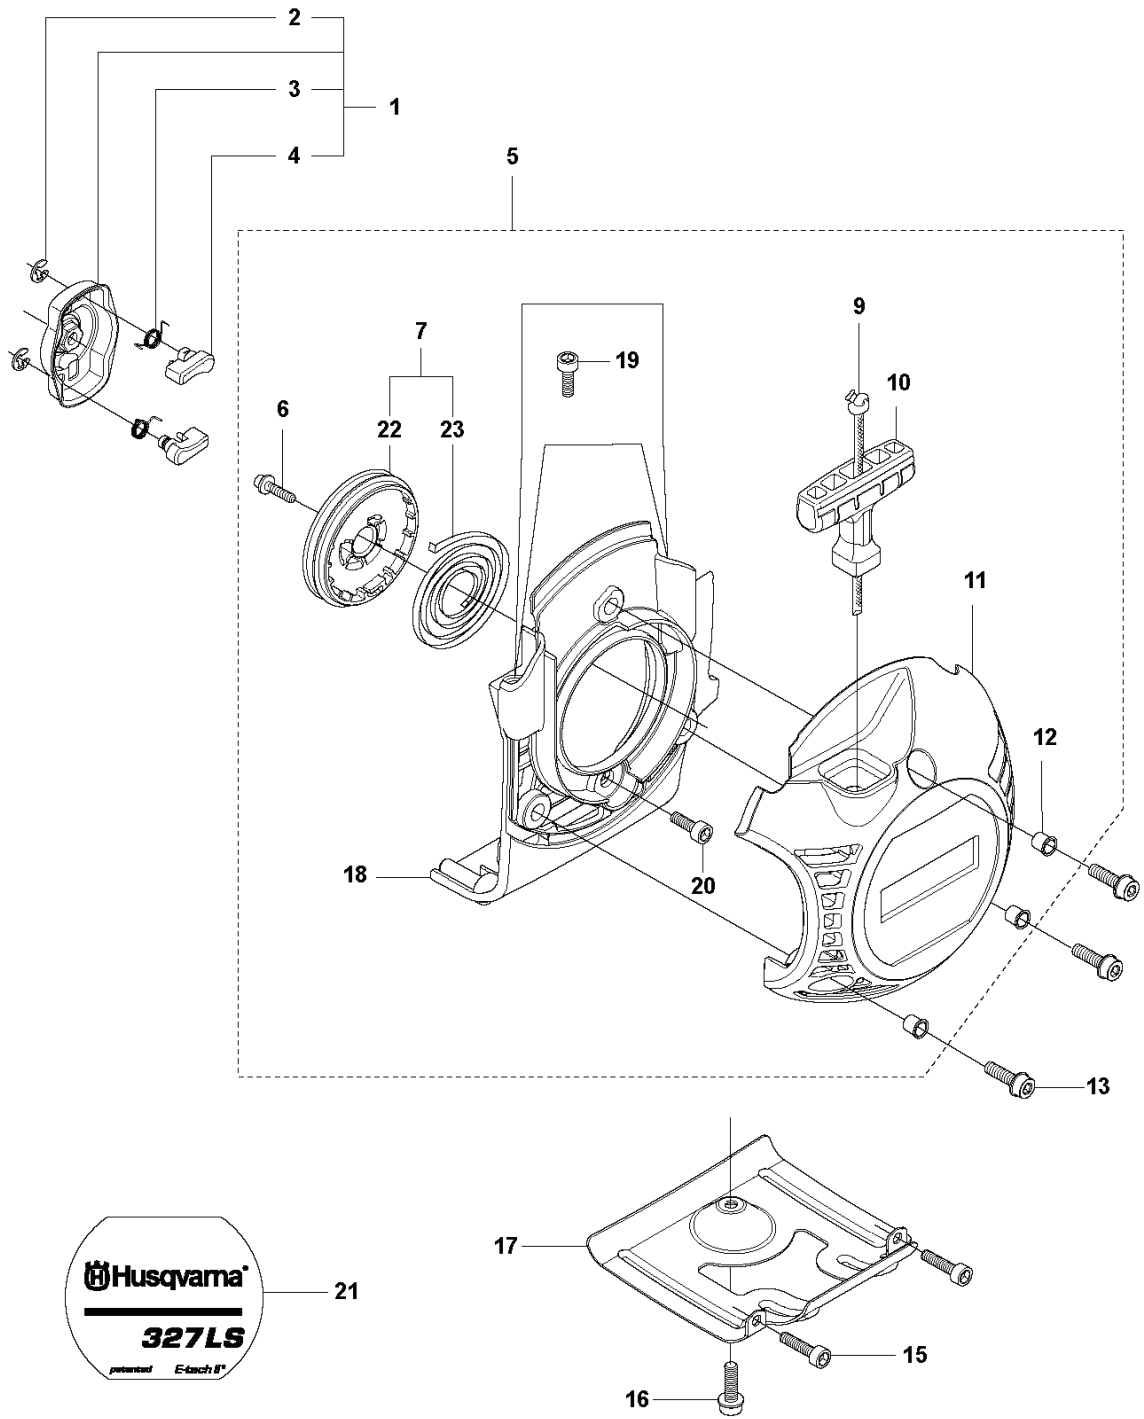

K6 327LS STARTER

REF.	PART NO.	DESCRIPTION	REMARK	QTY.	KIT
1	503873305	STARTER PAWL		1	
2	735310820	E-CLIP		2	1
3	503873601	SPRING		1	1
4	503873502	STARTER PAWL		2	1
5	505198301	STARTER ASSY		1	
6	503218876	SCREW IHSCST		1	5
7	537332303	STARTER PULLEY		1	5
8	537379302	SPACING SLEEVE		2	5
9	505305125	STARTER ROPE		1	5
10	537008401	STARTER HANDLE		1	5
11	505141301	STARTER ASSY		1	5
12	537379302	SPACING SLEEVE		3	5
13	503200316	SCREW IHSCFM	M5x16	3	
15	503216618	SCREW IHSCST		2	
16	503201412	SCREW IHSCFMO	M5x12	1	
17	537034101	PROTECTIVE PLATE		1	
18	505141601	BRACKET		1	5
19	574477003	SCREW IHSCFMO	Captive screws	2	5
20	503215316	SCREW ITXSCM		1	5
21	537322410	LABEL		1	
22	537325003	STARTER PULLEY		1	5
23	503859901	RECOIL SPRING		1	5