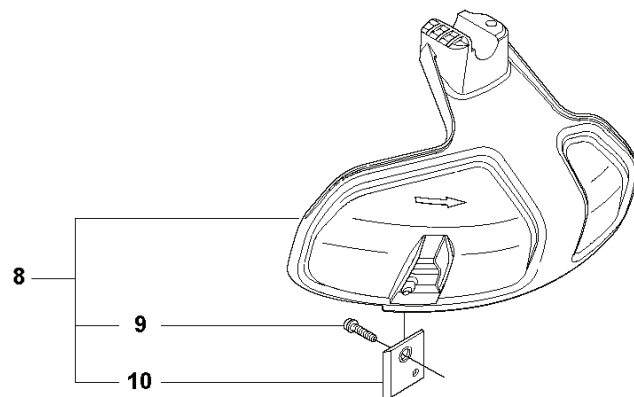

327 LS, 20090100001-20105299999

SPARE PARTS LIST

S 327LS, LX, LDX, RX, RDX, RJX, 323RII
ACCESSORIES

REF.	PART NO.	DESCRIPTION	REMARK	QTY.	KIT
1	544044210	SAW BLADE GUARD	Captive screws 323Rll. 327Rx	1	
2	573994304	SCREW IHSCFMO	Captive screws	2	1
3	574568001	CLAMP	Captive screws	1	1
4	537293401	ADAPTER		1	1
5	574564902	BLADE GUARD	Captive screws	1	1
6	503200316	SCREW IHSCFM	Captive screws	4	1
7	574039501	LOCK NUT	Captive screws	4	1
8	503977101	TRIMMER GUARD ASSY	327Lx, 327LDx	1	
9	503210716	SCREW IHST		1	8
10	503798801	BLADE		1	8
11	503934202	COMBINATION GUARD	323Rll, 327Rx	1	
12	503210716	SCREW IHST		1	11
13	503798801	BLADE		1	11