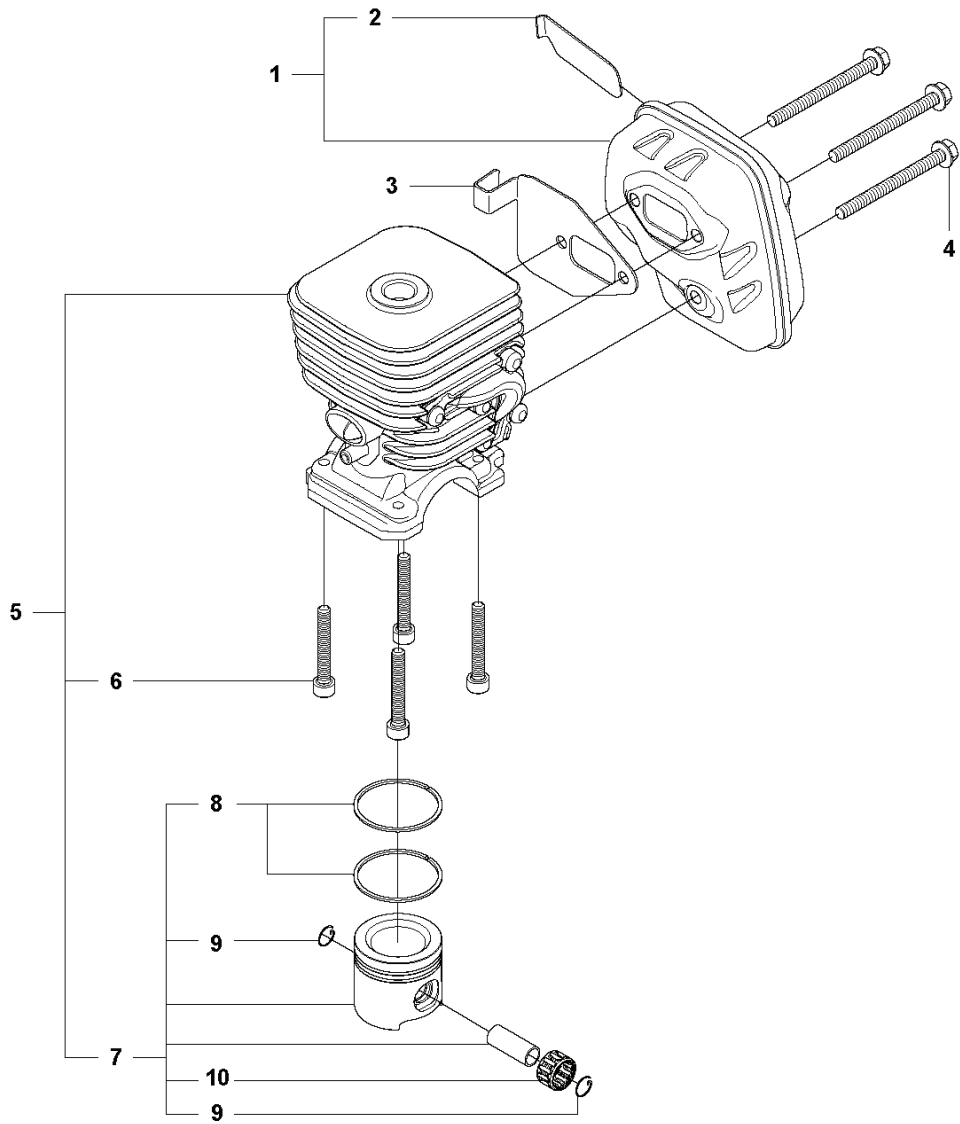

P 327LS, LX, LDX, RX, RDX, RJX, 323RII
CRANK CASE

REF.	PART NO.	DESCRIPTION	REMARK	QTY.	KIT
1	537309601	SLEEVE		1	
2	503216825	SCREW IHSCFT		1	1
3	503216825	SCREW IHSCFT		1	1
4	537041209	CLUTCH COVER		1	
5	537425001	PROTECTIVE PLATE		1	4
6	503200316	SCREW IHSCFM	M5x16	1	4
7	537073601	SPRING		1	
8	503250501	BALL BEARING		1	4
9	537336701	CIRCLIP		1	4
10	537085202	CRANKCASE		1	
11	503200316	SCREW IHSCFM	M5x16	1	10
12	537066901	GASKET		1	10
13	537088501	GASKET		1	10
14	537066801	INSERT CRANKCASE		1	10
15	503200316	SCREW IHSCFM	M5x16	1	10
16	503200316	SCREW IHSCFM	M5x16	1	10
17	503216618	SCREW IHST		1	10
18	503200316	SCREW IHSCFM	M5x16	1	10
19	503216618	SCREW IHST		1	10
20	503200316	SCREW IHSCFM	M5x16	1	10
21	503217716	SCREW IHST		1	10
22	503201412	SCREW IHSCFMO	M5x12	1	10
23	503200316	SCREW IHSCFM	M5x16	1	10

REF.	PART NO.	DESCRIPTION	REMARK	QTY.	KIT
1	537221704	MUFFLER ASSY	Cat.	1	
2	537221801	SPARK ARRESTER SCREEN		1	1
3	537014101	GASKET		1	
4	502078101	SCREW EHIHFH		3	
5	537085103	CYLINDER	Ø=34mm	1	
6	503200735	SCREW IHSCFM		4	5
7	537405902	PISTON		1	5
8	537406201	PISTON RING		1	7
9	737440800	CIRCLIP		1	7
10	503712201	BEARING		1	7