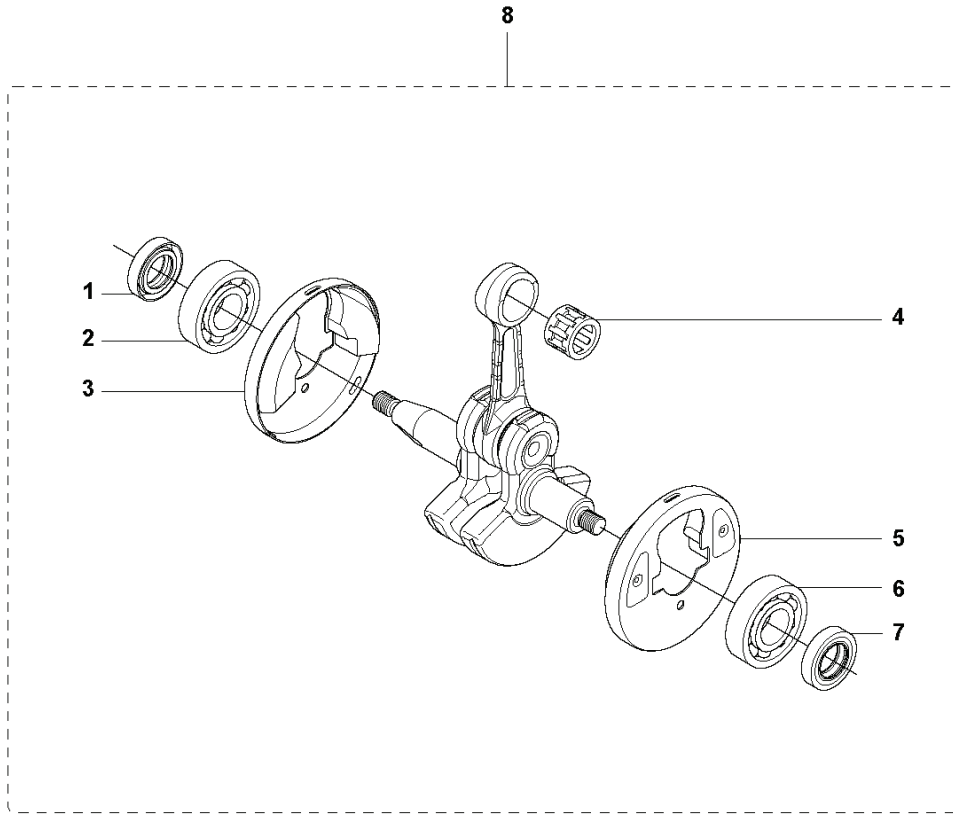

H2 333R, 333RJ
335FR, 335LS, 335Lx, 335RJx, 335Rx.
COVERS

REF.	PART NO.	DESCRIPTION	REMARK	QTY.	KIT
1	544160102	CYLINDER COVER	Captive screws	1	
2	573994304	SCREW IHSCFMO	Captive screws	1	1
3	503212910	SCREW CCRPANT		4	1
4	537425102	HEAT PROTECTOR	Captive screws	1	
5	574477003	SCREW IHSCFMO	Captive screws	1	4
8	503217516	SCREW IHSCFT		2	
9	537357201	PROTECTIVE PLATE		1	
10	503217516	SCREW IHSCFT		1	
11	544029801	BAR		1	
12	537395208	LABEL	335LS	1	
13	537395209	LABEL	335FR	1	
14	537395202	LABEL	335Lx	1	
15	537395203	LABEL	333RJ	1	
16	537395204	LABEL	333R	1	
17	537395205	LABEL	335RJx	1	
18	537395206	LABEL	335Rx	1	
19	503213502	SCREW	335Rx	2	
20	502433901	ARM PROTECTION	335Rx	1	

R 333R, 333RJ
335FR, 335LS, 335Lx, 335RJx, 335Rx.
CRANK CASE

REF.	PART NO.	DESCRIPTION	REMARK	QTY.	KIT
1	503200230	SCREW IHSCFM		4	9
2	503260202	SEALING RING		1	9
3	738210110	BALL BEARING		1	9
4	501270801	GUIDE BUSHING		2	9
5	593777601	GASKET		1	9
6	537324201	INSERT		1	9
7	738210110	BALL BEARING		1	9
8	503260202	SEALING RING		1	9
9	544038901	CRANKCASE ASSY		1	

Q 333R, 333RJ
335FR, 335LS, 335Lx, 335RJx, 335Rx.
CRANK SHAFT

REF.	PART NO.	DESCRIPTION	REMARK	QTY.	KIT
1	503260202	SEALING RING		1	8
2	738210110	BALL BEARING		1	8
3	537297601	CUP		1	8
4	503414101	NEEDLE BEARING		1	8
5	537297601	CUP		1	8
6	738210110	BALL BEARING		1	8
7	503260202	SEALING RING		1	8
8	544039001	CRANKSHAFT ASSY		1	