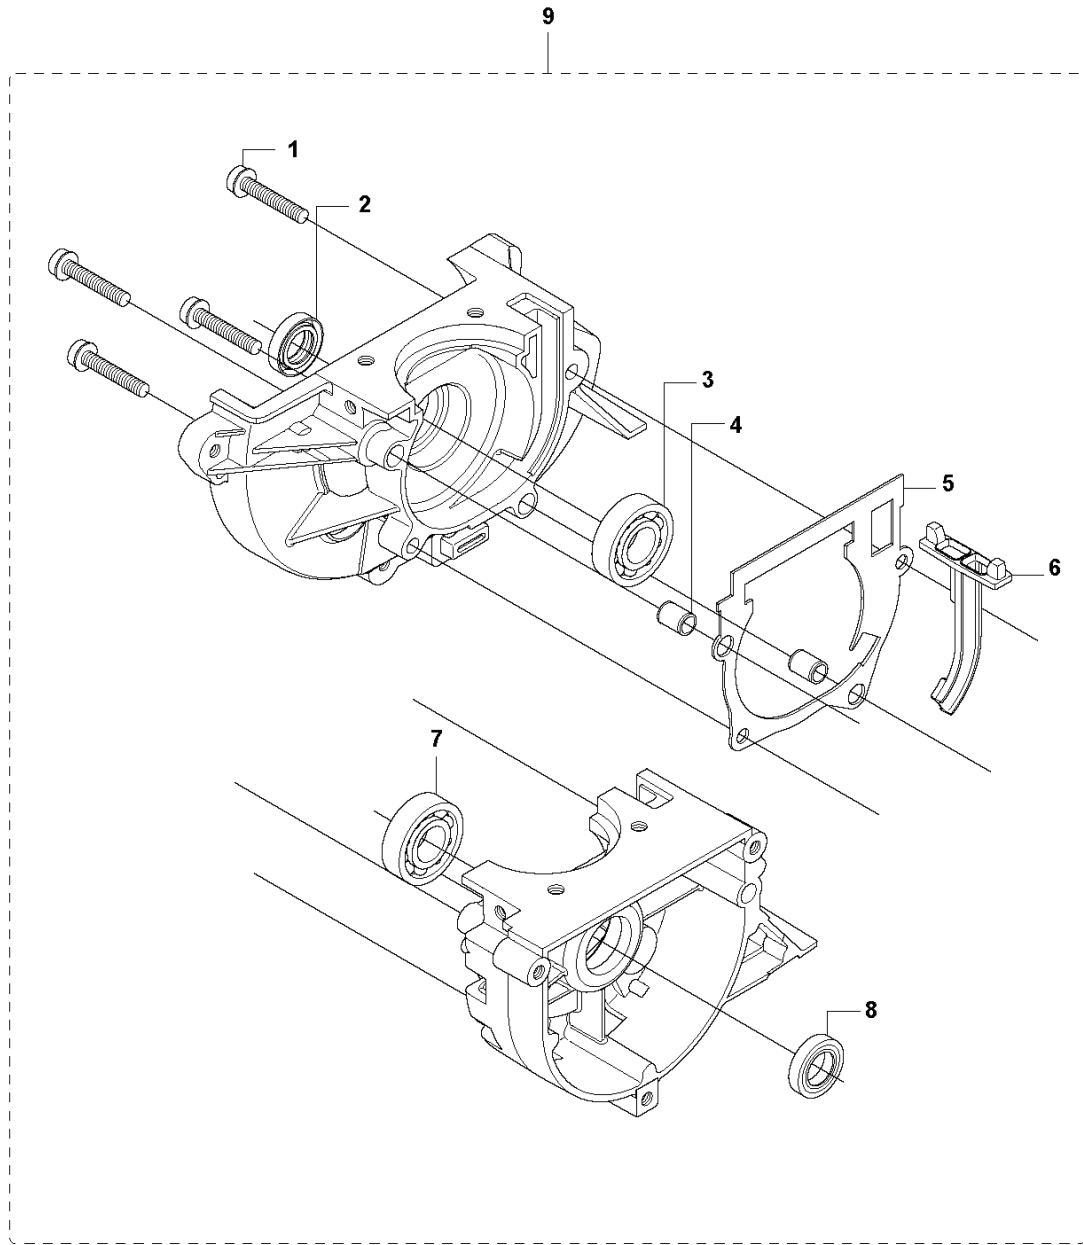

R 333R, 333RJ
335FR, 335LS, 335Lx, 335RJx, 335Rx.
CRANK CASE

REF.	PART NO.	DESCRIPTION	REMARK	QTY.	KIT
1	503200230	SCREW IHSCFM		4	9
2	503260202	SEALING RING		1	9
3	738210110	BALL BEARING		1	9
4	501270801	GUIDE BUSHING		2	9
5	593777601	GASKET		1	9
6	537324201	INSERT		1	9
7	738210110	BALL BEARING		1	9
8	503260202	SEALING RING		1	9
9	544038901	CRANKCASE ASSY		1