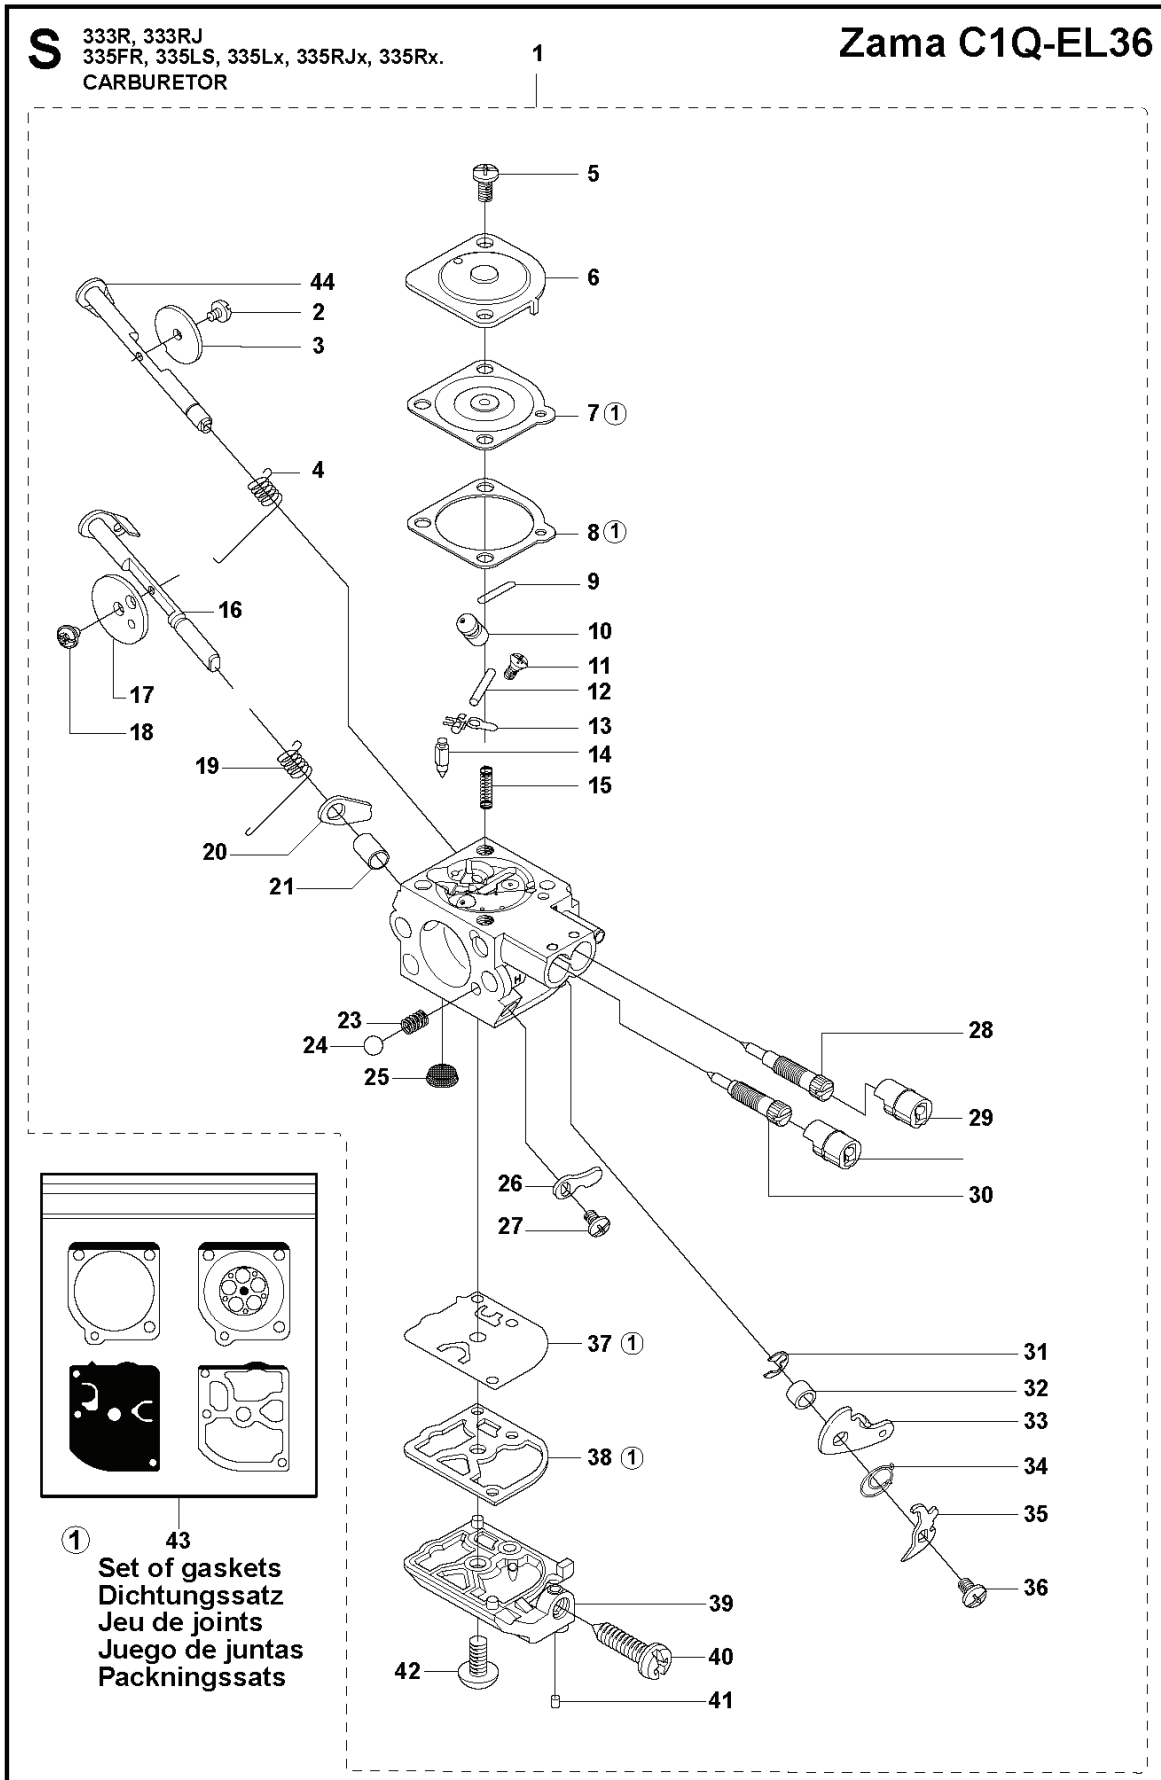

S

333R, 333RJ
335FR, 335LS, 335Lx, 335RJx, 335Rx.
CARBURETOR

Zama C1Q-EL36

REF.	PART NO.	DESCRIPTION	REMARK	QTY.	KIT
1	544325601	CARBURETTOR		1	
2	503479201	SCREW		1	1
3	537417201	VALVE		1	1
4	544372401	SPRING		1	1
5	503480501	SCREW		2	1
6	503974301	COVER		1	1
7	537048901	DIAPHRAGM		1	1,43
8	537020401	GASKET		1	1,43
9	503535601	PLUG WELCH		1	1
10	537387301	NOZZLE ASSY		1	1
11	503480101	SCREW		1	1
12	503480001	PIN RETAINING SCREW		1	1
13	503665901	LEVER		1	1
14	503479701	VALVE		1	1
15	537020301	SPRING		1	1
16	544372201	SHAFT ASSY		1	1
17	537021101	VALVE		1	1
18	503481801	SCREW		1	1
19	544372601	SPRING		1	1
20	544372501	LEVER		1	1
21	544427001	COLLAR		1	1
23	537012601	SPRING		1	1
24	537012501	BALL		1	1
25	503481301	STRAINER		1	1
26	544372301	LEVER		1	1
27	503479001	SCREW		1	1
28	537416901	SCREW		1	1
29	537417001	LIMITER CAP		2	1
30	537387501	SCREW		1	1
31	537385201	CLIP		1	1
32	537417701	COLLAR		1	1
33	537417301	LEVER		1	1
34	537417801	SPRING THROTT.RETURN		1	1
35	537417401	LEVER		1	1
36	503479001	SCREW		1	1
37	537020001	DIAPHRAGM PUMP		1	1,43
38	537020101	GASKET		1	1,43
39	537416801	COVER		1	1
40	537020701	SCREW		1	1
41	503481101	PIECE		1	1
42	503479601	SCREW		1	1
43	531004552	GASKET KIT		1	
44	537387401	SHAFT ASSY		1	1