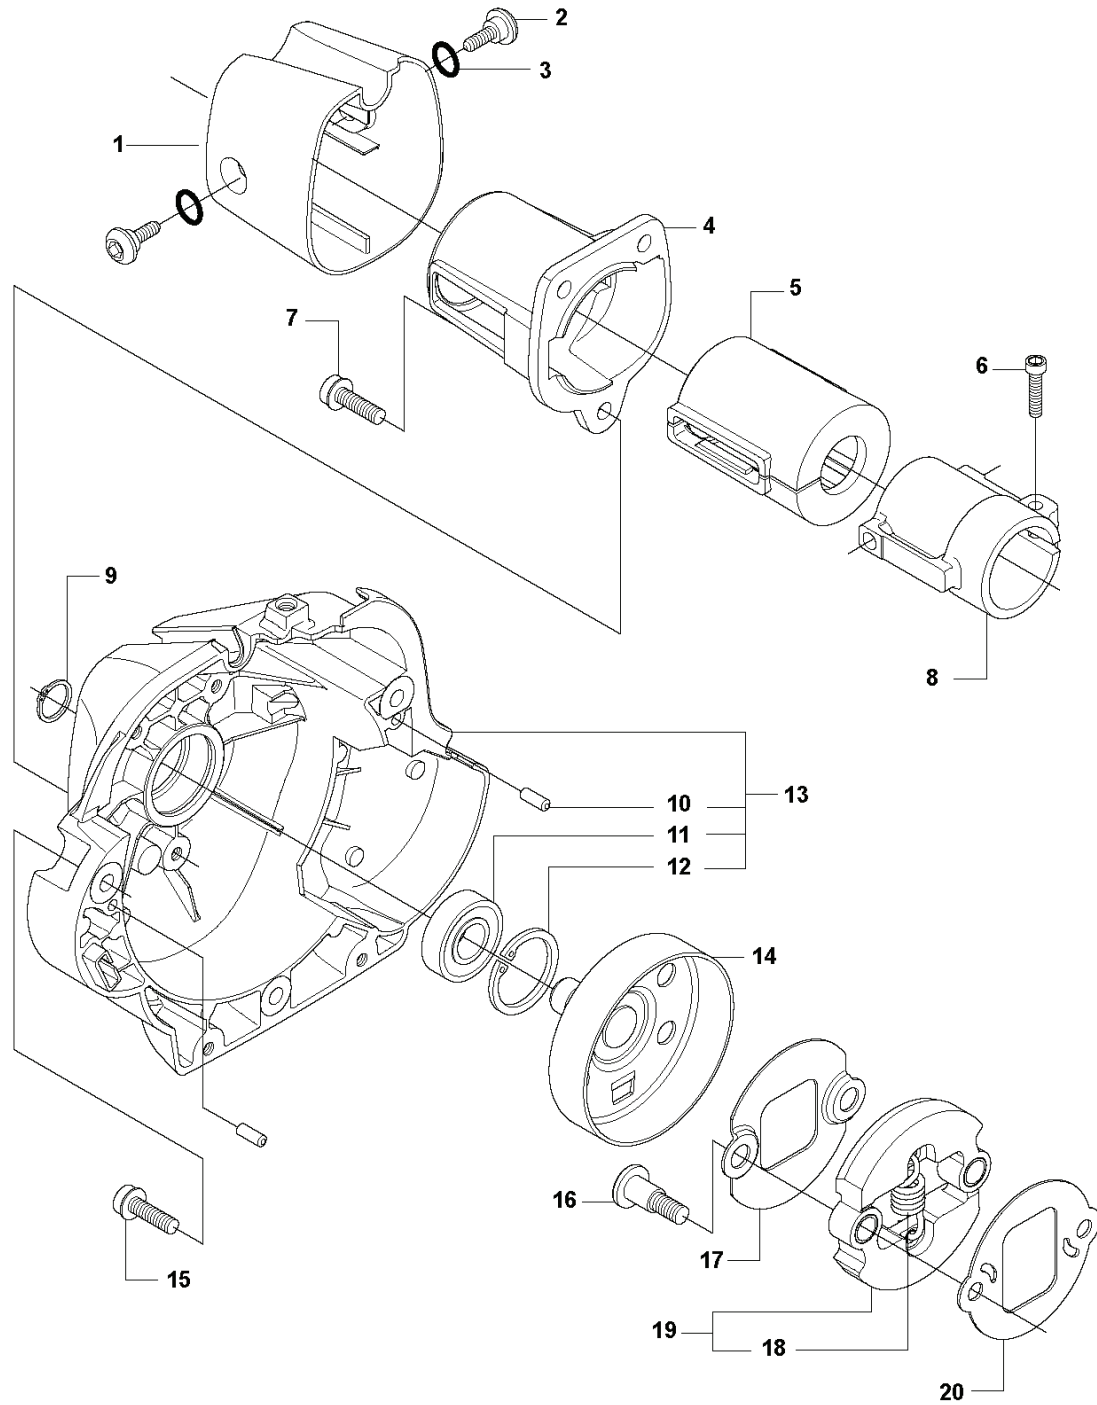

333 RJ

SPARE PARTS LIST

M 333R, 333RJ
335FR, 335LS, 335Lx, 335RJx, 335Rx.
CARBURETOR & AIR FILTER

REF.	PART NO.	DESCRIPTION	REMARK	QTY.	KIT
1	537371201	INSULATION WALL		1	
2	537371101	SLEEVE		1	1
3	544019101	TUBULAR RIVET		1	1
4	537334301	INLET PIPE		1	
5	537373803	TUBULAR RIVET		2	1
6	503200316	SCREW IHSCFM		2	
7	503497101	GASKET		1	
8	581167501	CARBURETTOR		1	
9	503231006	WASHER		1	
10	503200320	SCREW IHSCFM		1	
11	544025801	BAR		1	16
12	537337101	CHOKE CONTROL		1	16
13	503212906	SCREW CCRPANT		1	16
14	537355801	LEVER		1	16
15	544372701	SLEEING BRACKET		1	
16	537314101	FILTER HOLDER		1	
17	503217550	SCREW IHSCFT		2	
18	537337201	FILTER		1	
19	537314201	FRAME		1	
20	537314401	FILTER COVER		1	
21	537387201	SNAP LOCKING		2	
22	544014701	BELLOWS		1	16
23	544014601	LEVER		1	16
24	503212906	SCREW CCRPANT		1	16
25	537349001	LEVER		1	
26	537341301	AIR DUCT		1	

G 333R, 333RJ
335FR, 335LS, 335Lx, 335RJx, 335Rx.
CLUTCH & CLUTCH COVER

REF.	PART NO.	DESCRIPTION	REMARK	QTY.	KIT
1	544119701	COVER	333RJ, 335RJx, 335Lx, 335LS	1	
1	537326101	COVER	333R, 335Rx, 335FR	1	
2	503961301	SCREW		2	
3	740420600	O-RING		2	
4	537310001	COVER		1	
5	537322701	ANTIVIBRATION ELEMENT		1	
6	725533355	SCREW IHSCM		1	
7	503200320	SCREW IHSCFM		3	
8	537310101	COMPRESSION SLEEVE	333R, 335Rx, 335FR	1	
8	537310102	COMPRESSION SLEEVE	333RJ, 335RJx, 335Lx, 335LS	1	
9	735311400	CIRCLIP		1	
10	503240702	PARALLEL PIN		2	13
11	738210104	BALL BEARING		1	13
12	735312810	CIRCLIP		1	13
13	537302901	CLUTCH COVER		1	
14	537352901	CLUTCH DRUM		1	
15	503200320	SCREW IHSCFM		3	
16	537418101	SCREW		2	
17	537415701	WASHER		1	
18	537427201	SPRING		1	19
19	537340401	CLUTCH		1	
20	537046801	WASHER		1	