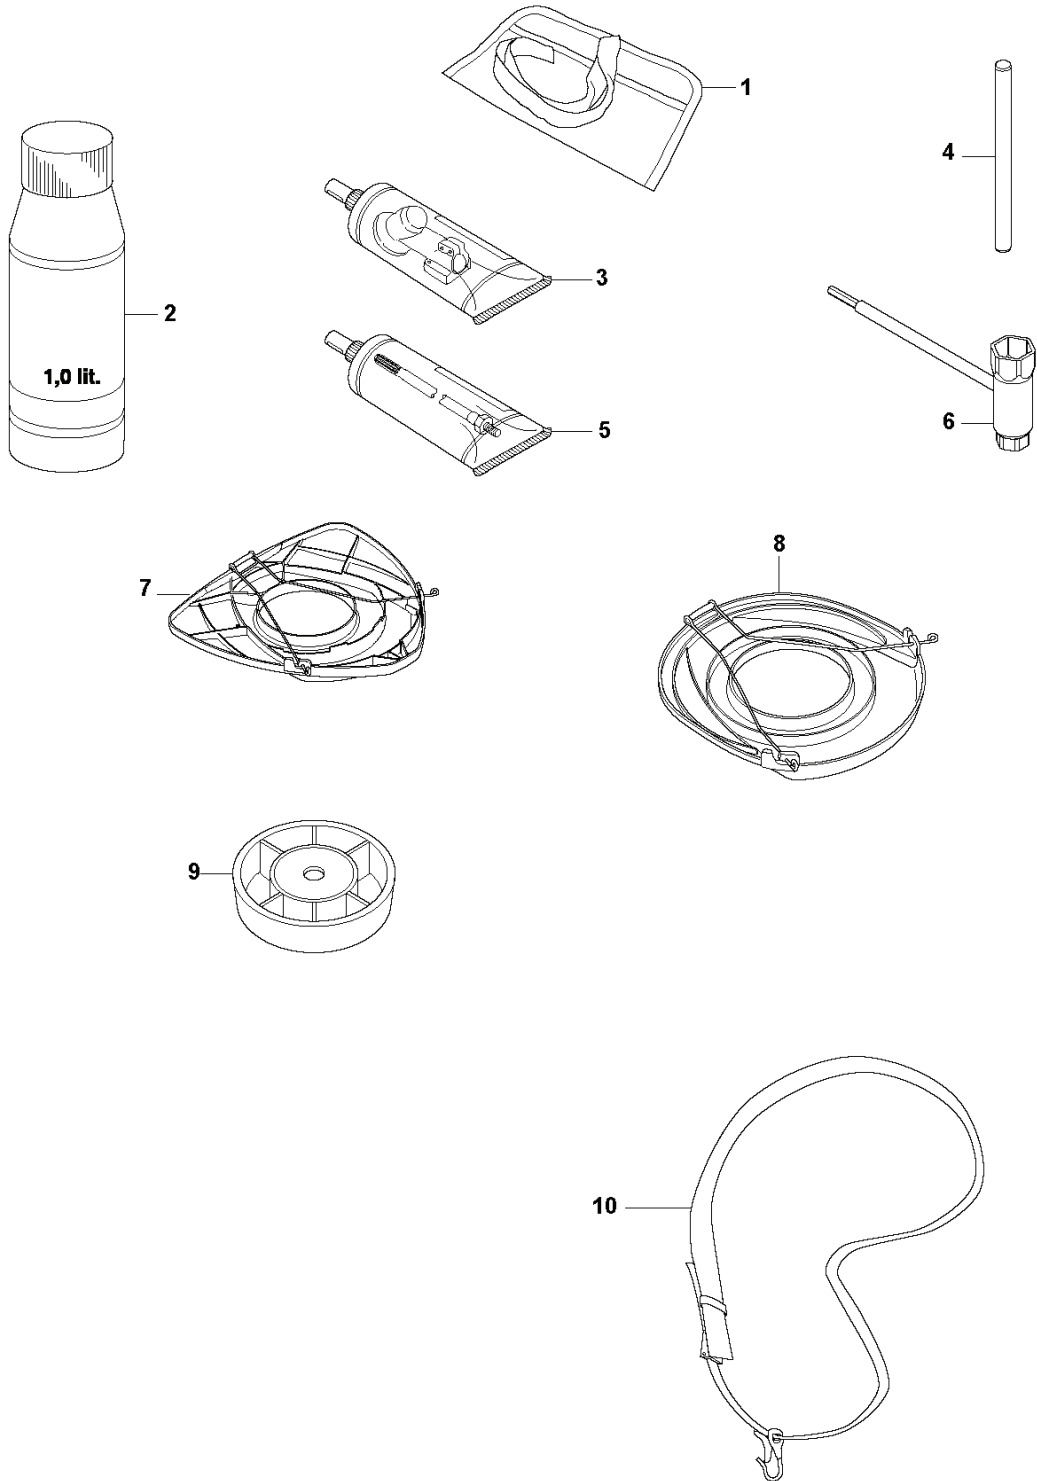

U 333R, 333RJ
335FR, 335LS, 335Lx, 335Rjx, 335Rx.
ACCESSORIES

REF.	PART NO.	DESCRIPTION	REMARK	QTY.	KIT
1	501192201	TOOL		1	
2	531009248	FILTER OIL	Oil Airfilter	1	
3	503976401	GREASE		1	
4	502285901	STOP		1	
5	503801701	GREASE		1	
6	537362101	COMBINATION WRENCH		1	
7	544359101	TRANSPORT GUARD		1	
8	537312901	TRANSPORT GUARD	200-275 mm	1	
9	503890102	SUPPORT CUP		1	
10	537216201	HARNESS		1	
10	537216202	HARNESS	USA	1