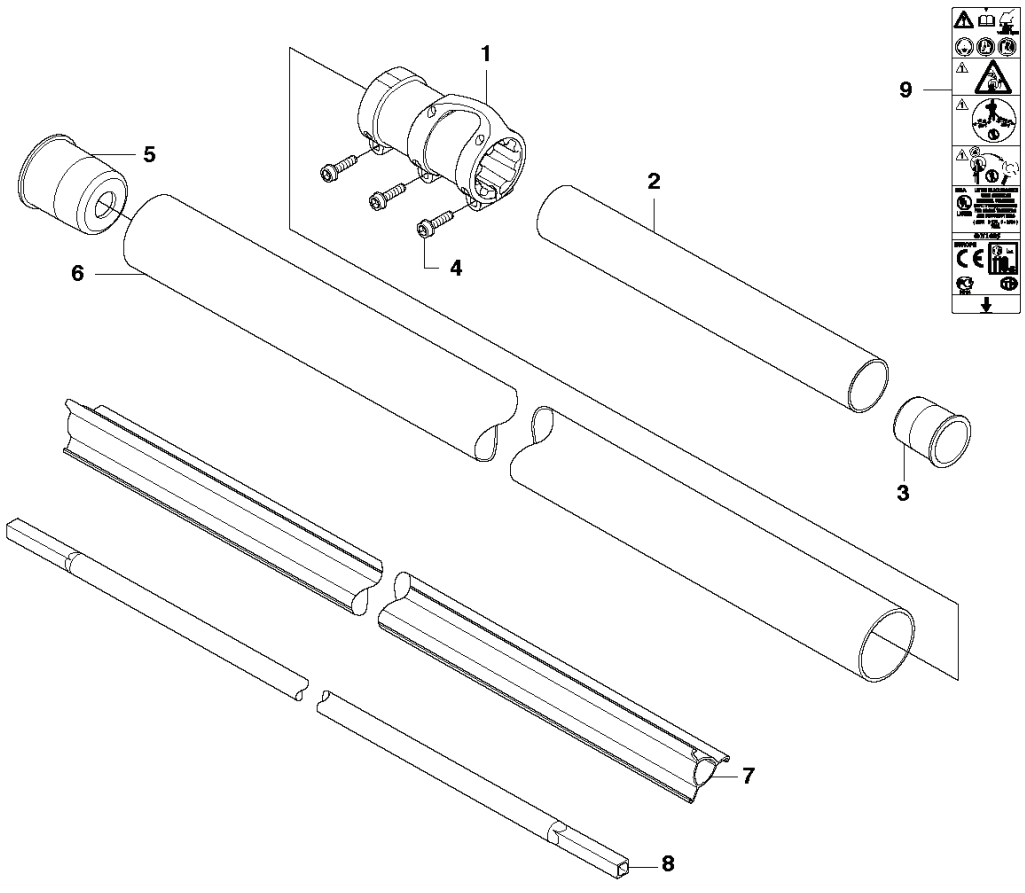

REF.	PART NO.	DESCRIPTION	REMARK	QTY.	KIT
1	537324701	SPARK ARRESTER SCREEN		1	3
2	724128759	SCREW CRPANM		1	3
3	544116701	MUFFLER ASSY	335Rx, 335RJx, 335Lx, 335LS	1	
3	544116702	MUFFLER ASSY	333RJ, 333R	1	
4	537333101	GASKET		1	
5	537340801	AIR CONDUCTOR		1	
6	503200320	SCREW IHSCFM		1	
7	503202963	SCREW IHSCFM		2	

B2 333RJ, 335LS, 335LX, 335RJX
SHAFT & SUSPENSION