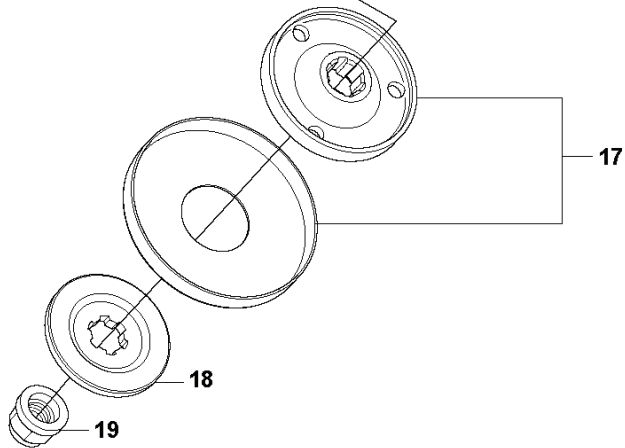

A 333R, 333RJ
335FR, 335LS, 335Lx, 335RJx, 335Rx.
BEVEL GEAR

REF.	PART NO.	DESCRIPTION	REMARK	QTY.	KIT
1	537189501	SCREW		1	20
2	503200210	SCREW IHSCFM		1	20
3	544087601	CLAMP		1	20
4	537147401	MAGNET		1	16
5	503201501	SCREW		1	16
6	537295902	GEAR HOUSING		1	16
7	738219900	BALL BEARING		1	16
8	503200325	SCREW IHSCFM		2	
9	738210110	BALL BEARING		1	16
10	738210112	BALL BEARING		1	16
11	735312810	CIRCLIP		1	16
12	735311400	CIRCLIP		1	16
13	505133301	SPARE PARTS KIT	333R, 335Rx, 335Fr	1	16
13	505133401	GEAR SET	333RJ, 335RJx, 335Lx, 335LS	1	16
14	503252801	BALL BEARING		1	16
15	735313110	CIRCLIP		1	16
16	544216401	GEAR	333R, 335Rx, 335Fr	1	
16	537295802	BEVEL GEAR	333RJ, 335RJx, 335Lx, 335LS	1	
17	537351401	DRIVER	"(1")"	1	
18	537343501	SUPPORT FLANGE		1	
19	502291101	BLADE NUT		1	
20	574306801	CLAMP		1