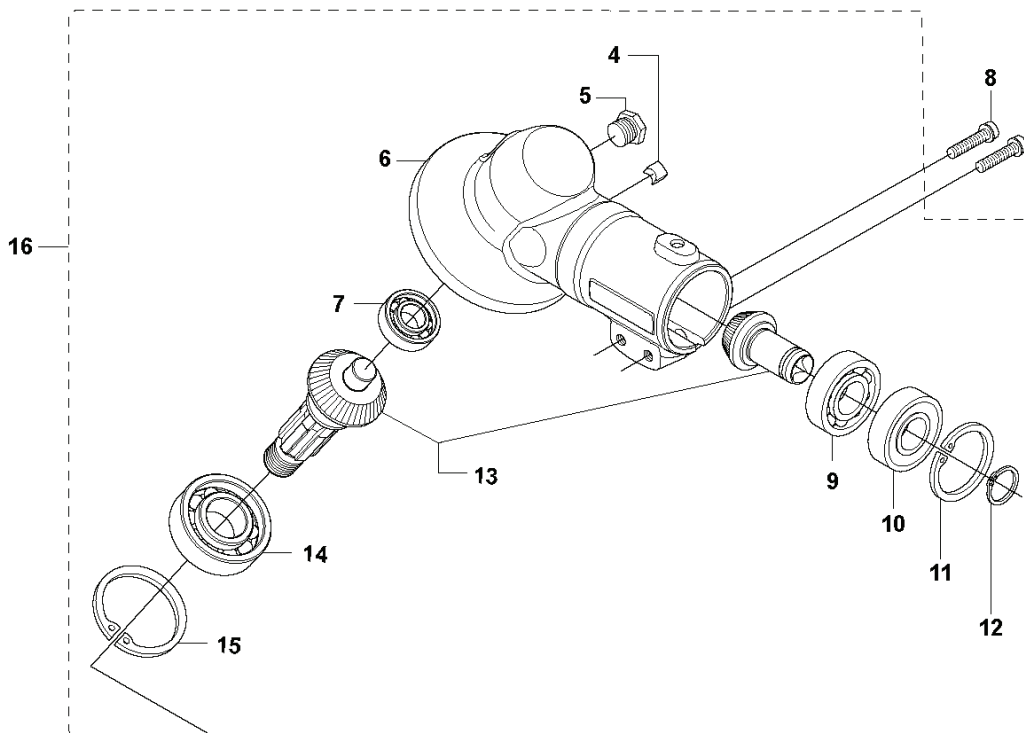

A 333R, 333RJ
335FR, 335LS, 335Lx, 335RJx, 335Rx.
BEVEL GEAR

REF.	PART NO.	DESCRIPTION	REMARK	QTY.	KIT
1	537189501	SCREW		1	20
2	503200210	SCREW IHSCFM		1	20
3	544087601	CLAMP		1	20
4	537147401	MAGNET		1	16
5	503201501	SCREW		1	16
6	537295902	GEAR HOUSING		1	16
7	738219900	BALL BEARING		1	16
8	503200325	SCREW IHSCFM		2	
9	738210110	BALL BEARING		1	16
10	738210112	BALL BEARING		1	16
11	735312810	CIRCLIP		1	16
12	735311400	CIRCLIP		1	16
13	505133301	SPARE PARTS KIT	333R, 335Rx, 335Fr	1	16
13	505133401	GEAR SET	333RJ, 335RJx, 335Lx, 335LS	1	16
14	503252801	BALL BEARING		1	16
15	735313110	CIRCLIP		1	16
16	544216401	GEAR	333R, 335Rx, 335Fr	1	
16	537295802	BEVEL GEAR	333RJ, 335RJx, 335Lx, 335LS	1	
17	537351401	DRIVER	"(1")"	1	
18	537343501	SUPPORT FLANGE		1	
19	502291101	BLADE NUT		1	
20	574306801	CLAMP		1