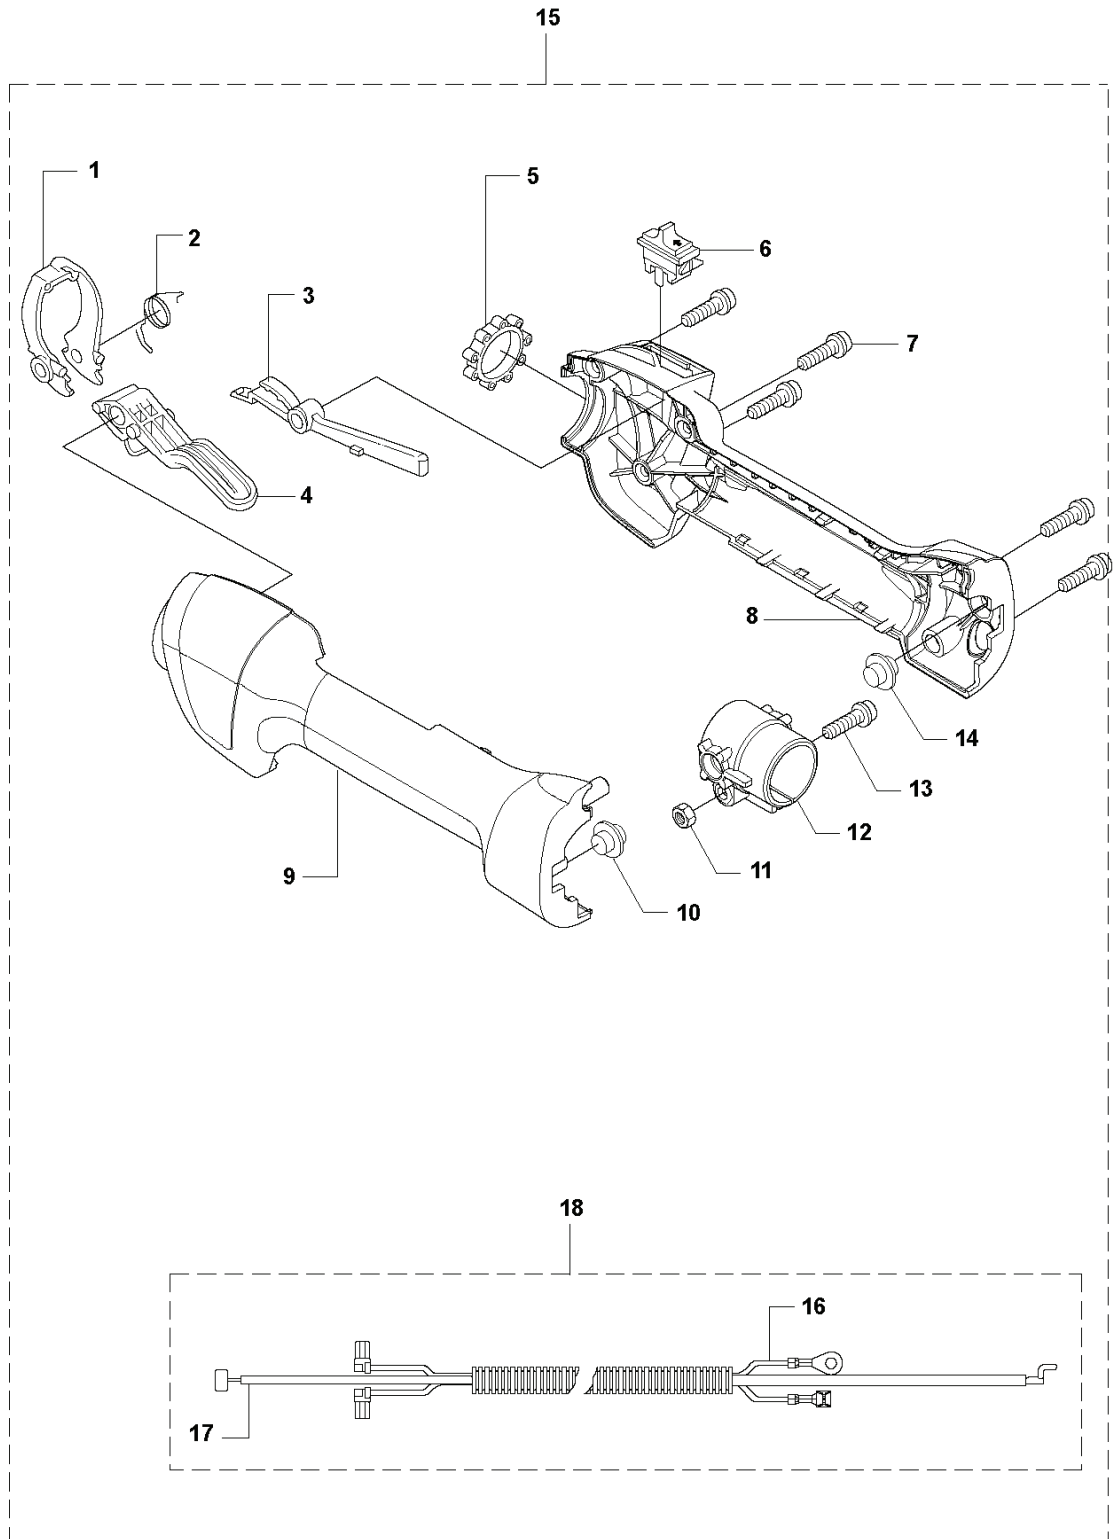

F 333RJ, 335Lx, 335LS, 335RJx
THROTTLE CONTROLS

REF.	PART NO.	DESCRIPTION	REMARK	QTY.	KIT
1	503918101	THROTTLE LEVER		1	15
2	544100801	RECOIL SPRING		1	15
3	503878001	THROTTLE LOCKOUT		1	15
4	503877903	THROTTLE TRIGGER		1	15
5	503961401	ABSORBER		1	15
6	537419001	SWITCH		1	15
7	503216618	SCREW IHSC		5	15
8	544238401	HANDLE HALF	333RJ, 335LS	1	15
8	544100202	HANDLE HALF	335Lx, 335RJx	1	15
9	544238501	HANDLE HALF	333RJ, 335LS	1	15
9	544100302	HANDLE HALF	335Lx, 335RJx	1	15
10	544101702	DAMPER		1	15
11	731231401	HEXAGON NUT		1	15
12	544112101	RETAINER		1	15
13	503200320	SCREW IHSCFM		1	15
14	544101702	DAMPER		1	15
15	544143602	CONTROL	333RJ, 335Lx, 335LS, 335RJx	1	
16	503878506	SHORT CIRCUIT CABLE		1	15, 18
17	544171702	THROTTLE CABLE ASSY		1	15, 18
18	544144901	WIRING ASSY		1	15