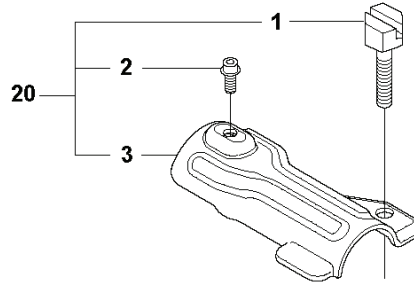

A 333R, 333RJ
335FR, 335LS, 335Lx, 335RJx, 335Rx.
BEVEL GEAR

REF.	PART NO.	DESCRIPTION	REMARK	QTY.	KIT
1	537189501	SCREW		1	20
2	503200210	SCREW IHSCFM		1	20
3	544087601	CLAMP		1	20
4	537147401	MAGNET		1	16
5	503201501	SCREW		1	16
6	537295902	GEAR HOUSING		1	16
7	738219900	BALL BEARING		1	16
8	503200325	SCREW IHSCFM		2	
9	738210110	BALL BEARING		1	16
10	738210112	BALL BEARING		1	16
11	735312810	CIRCLIP		1	16
12	735311400	CIRCLIP		1	16
13	505133301	SPARE PARTS KIT	333R, 335Rx, 335Fr	1	16
13	505133401	GEAR SET	333RJ, 335RJx, 335Lx, 335LS	1	16
14	503252801	BALL BEARING		1	16
15	735313110	CIRCLIP		1	16
16	544216401	GEAR	333R, 335Rx, 335Fr	1	
16	537295802	BEVEL GEAR	333RJ, 335RJx, 335Lx, 335LS	1	
17	537351401	DRIVER	"(1")"	1	
18	537343501	SUPPORT FLANGE		1	
19	502291101	BLADE NUT		1	
20	574306801	CLAMP		1