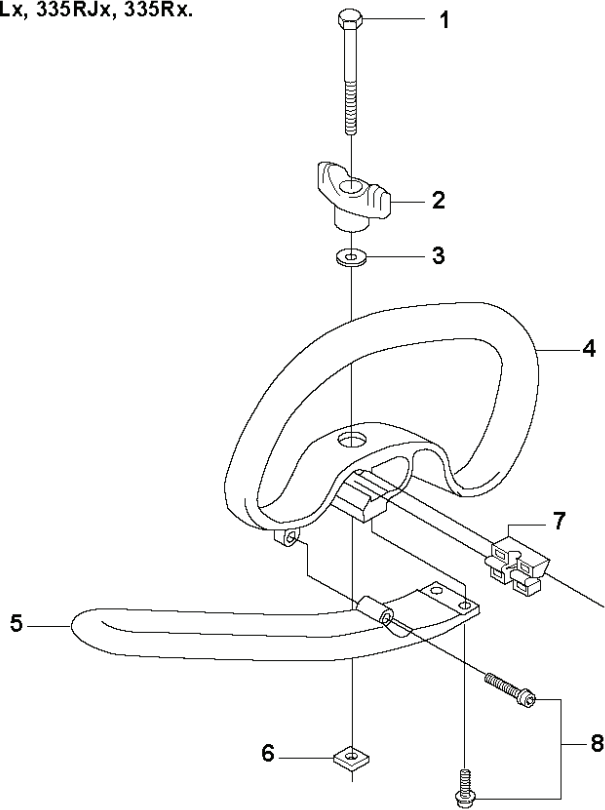

Q 333R, 333RJ
335FR, 335LS, 335Lx, 335RJx, 335Rx.
CRANK SHAFT

REF.	PART NO.	DESCRIPTION	REMARK	QTY.	KIT
1	503260202	SEALING RING		1	8
2	738210110	BALL BEARING		1	8
3	537297601	CUP		1	8
4	503414101	NEEDLE BEARING		1	8
5	537297601	CUP		1	8
6	738210110	BALL BEARING		1	8
7	503260202	SEALING RING		1	8
8	544039001	CRANKSHAFT ASSY		1	

CYLINDER KIT

1

REF.	PART NO.	DESCRIPTION	REMARK	QTY.	KIT
1	505411701	KIT		1	

P 333R, 333RJ
335FR, 335LS, 335Lx, 335RJx, 335Rx.
CYLINDER PISTON

REF.	PART NO.	DESCRIPTION	REMARK	QTY.	KIT
1	503200823	SCREW IHSCM		4	8
2	503289054	PISTON RING		2	6,8
3	503289119	PISTON PIN		1	6,8
4	503414101	NEEDLE BEARING		1	6,8
5	737441000	SNAP RING		2	6,8
6	585998302	PISTON ASSY		1	8
7	537333001	GASKET		1	
8	544400601	CYLINDER ASSY	Ø = 38mm.574 36 43-01	1	

C 333R, 333RJ
335FR, 335LS, 335Lx, 335RJx, 335Rx.
HANDLE

REF.	PART NO.	DESCRIPTION	REMARK	QTY.	KIT
1	725237851	SCREW EHHM	33RJ, 335LS	1	
1	725238051	SCREW EHHM	335Lx, 335RJx	1	
2	503879001	KNOB	335Lx, 335RJx	1	
3	503230061	WASHER	33RJ, 335LS	1	
4	544101002	HANDLE LOOP		1	
5	503997801	HANDLE	333RJ, 335RJx	1	
6	502197101	SQUARE NUT		1	
7	544101101	BLOCK.SPACING		1	
8	501216816	TBD		3	