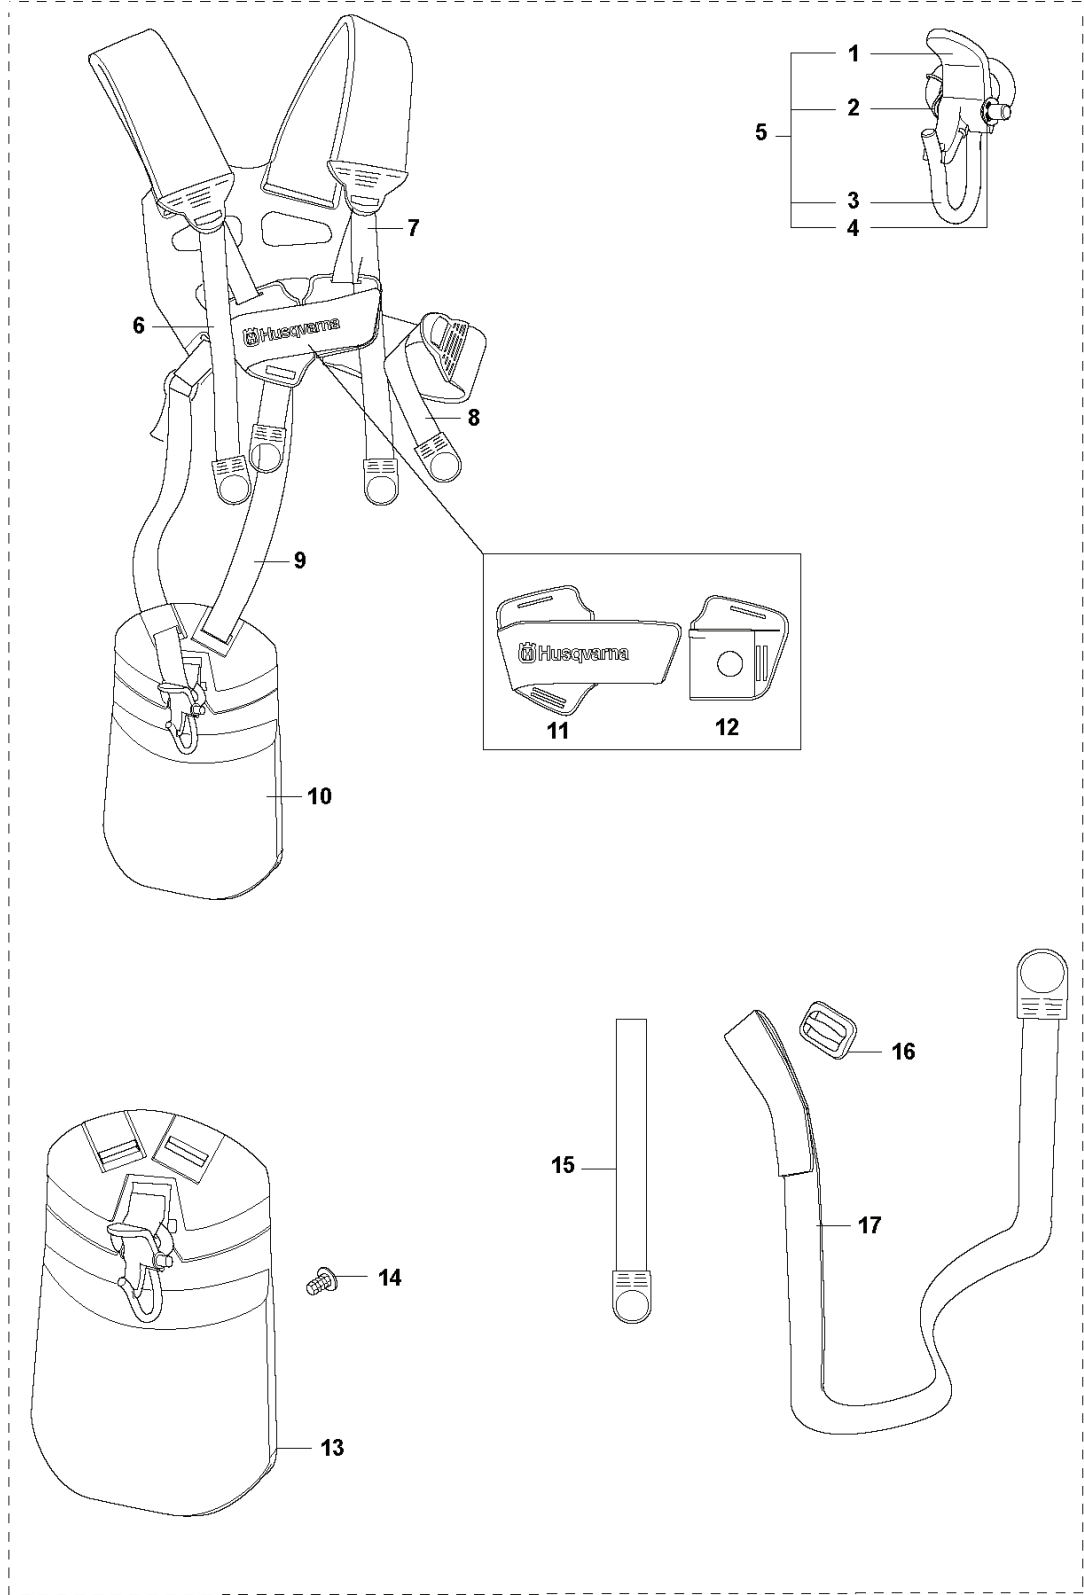

CYLINDER KIT

1

REF.	PART NO.	DESCRIPTION	REMARK	QTY.	KIT
1	505411701	KIT		1	

P 333R, 333RJ
335FR, 335LS, 335Lx, 335RJx, 335Rx.
CYLINDER PISTON

REF.	PART NO.	DESCRIPTION	REMARK	QTY.	KIT
1	503200823	SCREW IHSCM		4	8
2	503289054	PISTON RING		2	6,8
3	503289119	PISTON PIN		1	6,8
4	503414101	NEEDLE BEARING		1	6,8
5	737441000	SNAP RING		2	6,8
6	585998302	PISTON ASSY		1	8
7	537333001	GASKET		1	
8	544400601	CYLINDER ASSY	Ø = 38mm.574 36 43-01	1	

C 333R, 333RJ
335FR, 335LS, 335Lx, 335RJx, 335Rx.
HANDLE

REF.	PART NO.	DESCRIPTION	REMARK	QTY.	KIT
1	725237851	SCREW EHHM	33RJ, 335LS	1	
1	725238051	SCREW EHHM	335Lx, 335RJx	1	
2	503879001	KNOB	335Lx, 335RJx	1	
3	503230061	WASHER	33RJ, 335LS	1	
4	544101002	HANDLE LOOP		1	
5	503997801	HANDLE	333RJ, 335RJx	1	
6	502197101	SQUARE NUT		1	
7	544101101	BLOCK.SPACING		1	
8	501216816	TBD		3	

V 333R, 333RJ
335FR, 335LS, 335Lx, 335RJx, 335Rx.
HARNESS

18

REF.	PART NO.	DESCRIPTION	REMARK	QTY.	KIT
1	502023002	LOCK		1	5
2	502023801	SPRING		1	5
3	502022902	HOOK		1	5
4	735310920	E-CLIP		1	5
5	502022805	WELT HOOK		1	
6	503996101	BAND		1	
7	503996101	BAND		1	
8	503996101	BAND		1	
9	503996103	BAND		1	
10	537275901	HIP PAD		1	
11	537288401	BUCKLE		1	
12	537288301	BUCKLE		1	
13	537275901	HIP PAD		1	
14	537175401	HIP PAD		3	
15	503996101	BAND		3	
16	537113501	RETAINER		1	
17	503996103	BAND		1	
18	537275702	HARNESS	Duo Balance	1	
18	537275704	HARNESS	Duo Balance US	1	