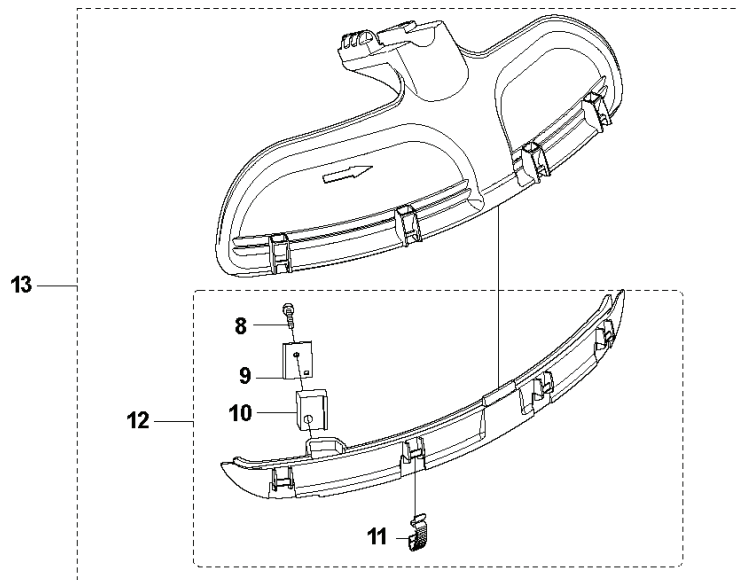

T 333R, 333RJ
335FR, 335LS, 335Lx, 335RJx, 335Rx.
ACCESSORIES

REF.	PART NO.	DESCRIPTION	REMARK	QTY.	KIT
1	501320402	SAW BLADE GUARD	Incl. Pos. 2-7	1	
2	574530601	CLAMP	Spare part incl. Screws Pos. 3	1	1
3	573994304	SCREW IHSCFMO	Captive Screw M5	2	1, 2
4	501320801	ADAPTER		1	1
5	574532601	BLADE GUARD	Incl. Pos. 6-7	1	1
6	503200216	SCREW IHSCFM		4	1, 5
7	574039501	LOCK NUT		4	1, 5
8	503210716	SCREW IHSCFT	333R, 335Rx	1	13
8	503216825	SCREW IHSCFT	333RJ, 335RJx, 335Lx, 335LS	1	13
9	503798801	BLADE		1	13
10	544124501	RETAINER	33RJ, 335RJx, 335Lx, 335LS	1	13
11	537387201	SNAP LOCKING		4	13
12	537396301	SPLASH GUARD	333R, 335Rx	1	13
12	537396303	SPLASH GUARD	333RJ, 335RJx, 335Lx, 335LS	1	
13	537331601	COMBINATION GUARD	333R, 335Rx	1	
13	537331603	SPLASH GUARD	333RJ, 335Lx, 335RJx, 335LS	1	
14	503216825	SCREW IHSCFT	333RJ, 335RJx, 335Lx, 335LS	1	17
15	503798801	BLADE		1	17
16	544124501	RETAINER	33RJ, 335RJx, 335Lx, 335LS	1	17
17	537349403	TRIMMER GUARD ASSY		1	
18	503216825	SCREW IHSCFT	333RJ, 335RJx, 335Lx, 335LS	1	20
19	503798801	BLADE		1	20
20	502448101	TRIMMER GUARD ASSY		1