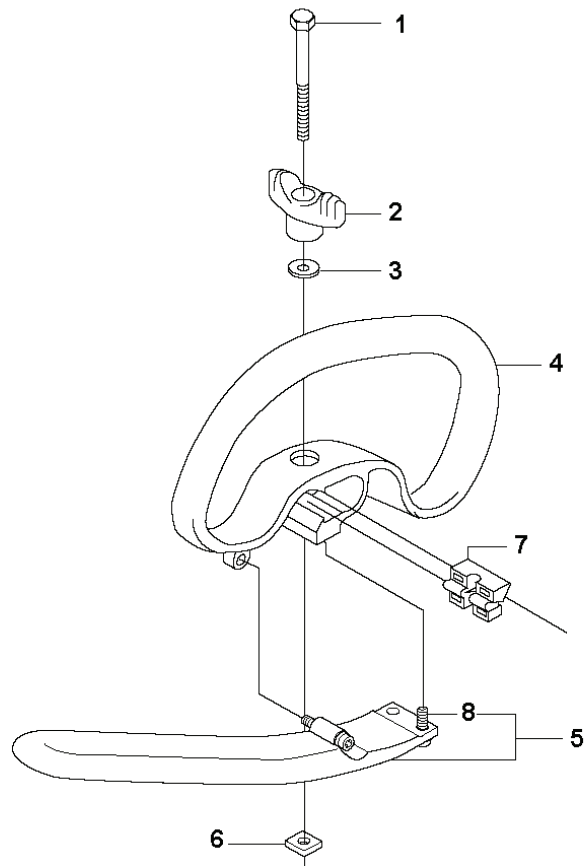

Captive screws

REF.	PART NO.	DESCRIPTION	REMARK	QTY.	KIT
1	725237851	SCREW EHHM	33RJ, 335LS	1	
1	725238051	SCREW EHHM	335Lx, 335RJx	1	
2	503879001	KNOB	335Lx, 335RJx	1	
3	503230061	WASHER	33RJ, 335LS	1	
4	544101004	HANDLE LOOP	Captive screws	1	
5	503997801	HANDLE	Captive screws	1	
6	502197101	SQUARE NUT		1	
7	544101101	BLOCK.SPACING		1	
8	574181501	SCREW IHSCFTO	Captive screws	3	5