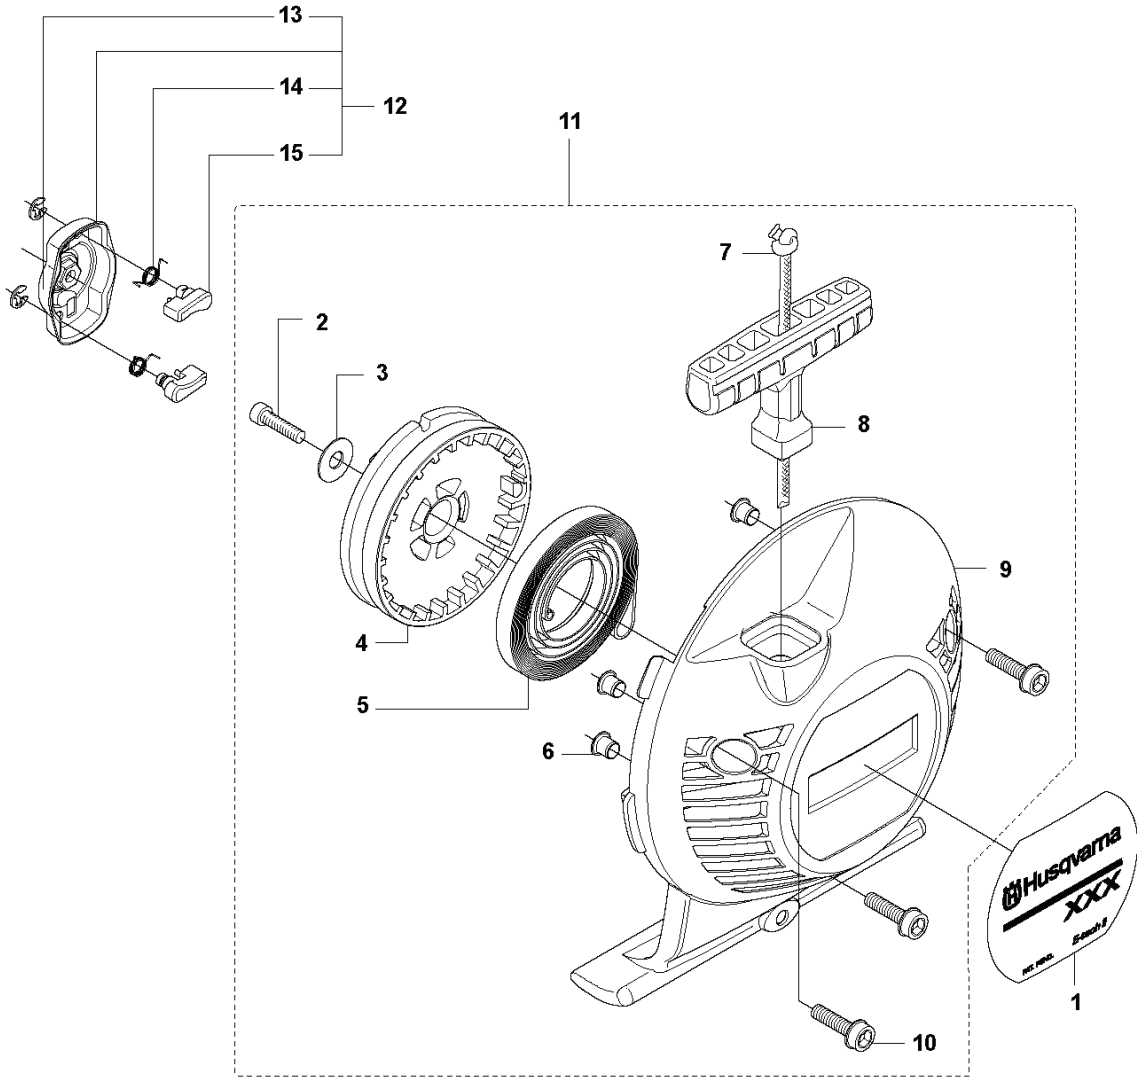

W 333R, 333RJ
335FR, 335LS, 335Lx, 335RJx, 335Rx.
SHORT BLOCK

1

REF.	PART NO.	DESCRIPTION	REMARK	QTY.	KIT
1	576796801	SHORT BLOCK		1	

K2 333R, 333RJ
335FR, 335LS, 335Lx, 335RJx, 335Rx.
STARTER

REF.	PART NO.	DESCRIPTION	REMARK	QTY.	KIT
1	537322405	LABEL	333R	1	
1	537322406	LABEL	335Rx	1	
1	537322409	LABEL	335FR	1	
1	537322408	LABEL	335LS	1	
2	503217920	SCREW IHSCST		1	11
3	535072301	WASHER		1	11
4	537325002	STARTER PULLEY		1	11
5	503859901	RECOIL SPRING		1	11
7	505305125	STARTER ROPE		1	11
8	503543901	STARTER HANDLE		1	11
9	544102502	STARTER	Spare part incl. Screws Pos. 10	1	11
10	573994305	SCREW IHSCFMO	Captive screws	3	9, 11
11	537214707	STARTER ASSY		1	
12	503873305	STARTER PAWL		1	
13	735310820	E-CLIP		2	12
14	503873601	SPRING		1	12
15	503873502	STARTER PAWL		2	12

K1 333R, 333RJ
335FR, 335LS, 335Lx, 335RJx, 335Rx.
STARTER

REF.	PART NO.	DESCRIPTION	REMARK	QTY.	KIT
1	537322405	LABEL	333R	1	
1	537322406	LABEL	335Rx	1	
1	537322409	LABEL	335FR	1	
1	537322408	LABEL	335LS	1	
2	503217920	SCREW IHSCCT		1	11
3	535072301	WASHER		1	11
4	537325002	STARTER PULLEY		1	11
5	503859901	RECOIL SPRING		1	11
6	537373802	TUBULAR RIVET		3	11
7	505305125	STARTER ROPE		1	11
8	503543901	STARTER HANDLE		1	11
9	544279301	STARTER		1	11
10	503200320	SCREW IHSCFM		3	11
11	537214703	STARTER ASSY		1	
12	503873305	STARTER PAWL		1	
13	735310820	E-CLIP		2	12
14	503873601	SPRING		1	12
15	503873502	STARTER PAWL		2	12