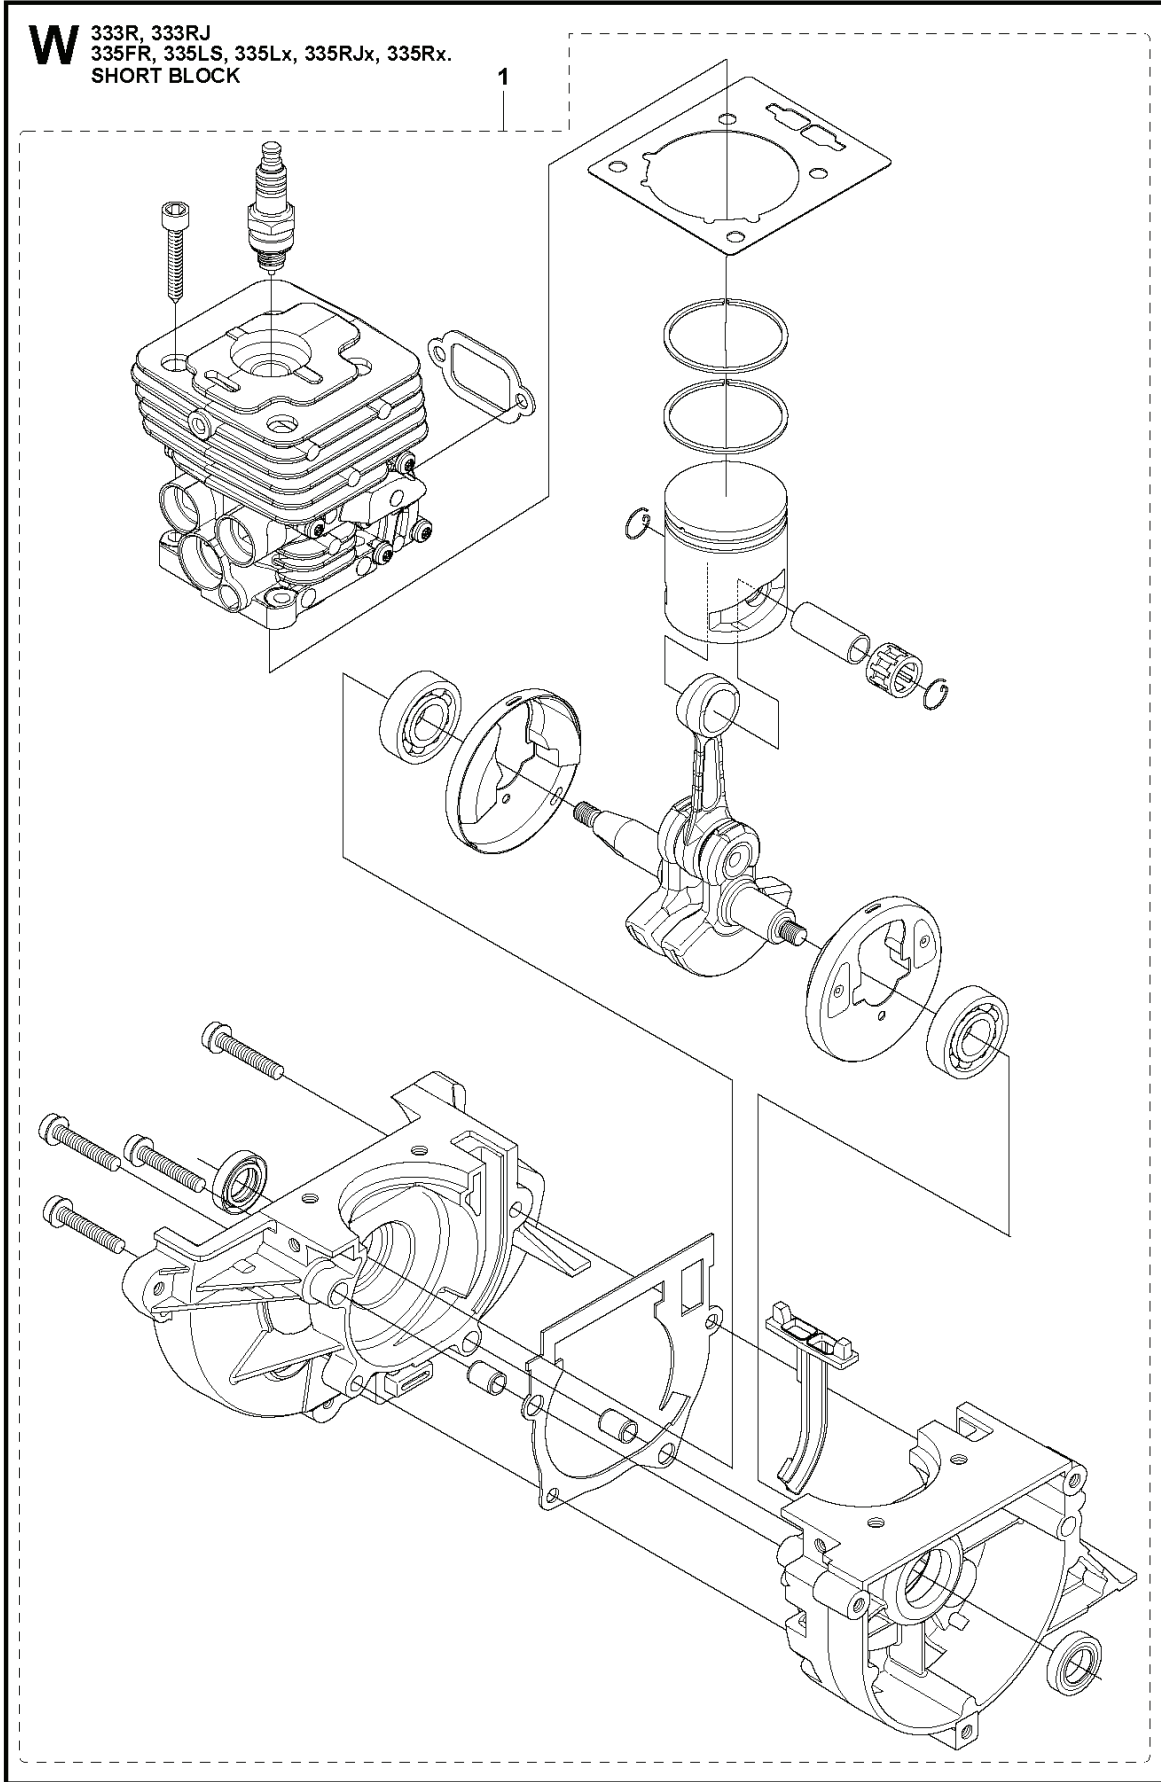

REF.	PART NO.	DESCRIPTION	REMARK	QTY.	KIT
1	544101801	SLEEVE	333RJ, 335RJx, 335Lx, 335LS	1	
2	537182610	TUBE	Ø = 24mm, L = 330mm	1	
3	537334402	SPACER		1	
4	544254001	SCREW		1	
5	537360201	SPACER		1	
6	537214102	TUBE	Ø = 28mm, L = 1152mm	1	
7	537313902	GUIDE	Ø = 9mm, L = 1115mm	1	
8	537355201	DRIVE SHAFT	Ø = 8mm, L = 1527mm	1	
9	537294801	LABEL		1	

W 333R, 333RJ
335FR, 335LS, 335Lx, 335RJx, 335Rx.
SHORT BLOCK

1