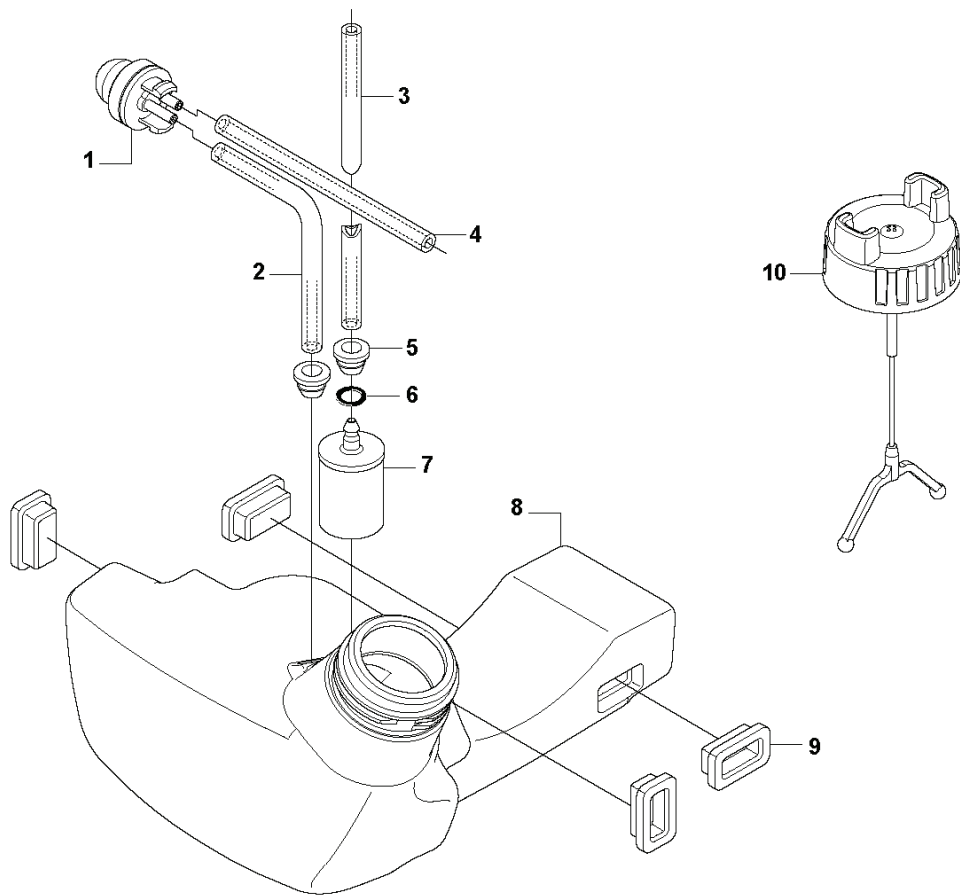

L 333R, 333RJ
335FR, 335LS, 335Lx, 335RJx, 335Rx.
FUEL TANK

REF.	PART NO.	DESCRIPTION	REMARK	QTY.	KIT
1	503936601	PURGE		1	
2	537042412	FUEL HOSE		1	
3	537052301	FUEL HOSE		1	
4	537042412	FUEL HOSE		1	
5	503735801	BUSHING		2	
6	537184901	O-RING		1	
7	503443201	FUEL FILTER		1	
8	544328801	TANK ASSY		1	
9	503911001	SUSPENSION		4	
10	503911802	TANK CAP		1