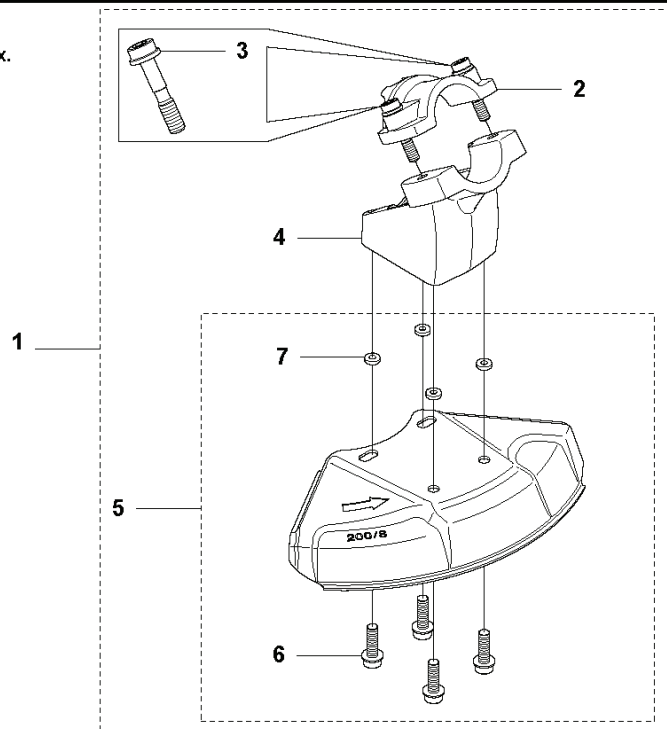

T 333R, 333RJ
335FR, 335LS, 335Lx, 335RJx, 335Rx.
ACCESSORIES

REF.	PART NO.	DESCRIPTION	REMARK	QTY.	KIT
1	501320402	SAW BLADE GUARD	Incl. Pos. 2-7	1	
2	574530601	CLAMP	Spare part incl. Screws Pos. 3	1	1
3	573994304	SCREW IHSCFMO	Captive Screw M5	2	1, 2
4	501320801	ADAPTER		1	1
5	574532601	BLADE GUARD	Incl. Pos. 6-7	1	1
6	503200216	SCREW IHSCFM		4	1, 5
7	574039501	LOCK NUT		4	1, 5
8	503210716	SCREW IHSCFT	333R, 335Rx	1	13
8	503216825	SCREW IHSCFT	333RJ, 335RJx, 335Lx, 335LS	1	13
9	503798801	BLADE		1	13
10	544124501	RETAINER	33RJ, 335RJx, 335Lx, 335LS	1	13
11	537387201	SNAP LOCKING		4	13
12	537396301	SPLASH GUARD	333R, 335Rx	1	13
12	537396303	SPLASH GUARD	333RJ, 335RJx, 335Lx, 335LS	1	
13	537331601	COMBINATION GUARD	333R, 335Rx	1	
13	537331603	SPLASH GUARD	333RJ, 335Lx, 335RJx, 335LS	1	
14	503216825	SCREW IHSCFT	333RJ, 335RJx, 335Lx, 335LS	1	17
15	503798801	BLADE		1	17
16	544124501	RETAINER	33RJ, 335RJx, 335Lx, 335LS	1	17
17	537349403	TRIMMER GUARD ASSY		1	
18	503216825	SCREW IHSCFT	333RJ, 335RJx, 335Lx, 335LS	1	20
19	503798801	BLADE		1	20
20	502448101	TRIMMER GUARD ASSY		1