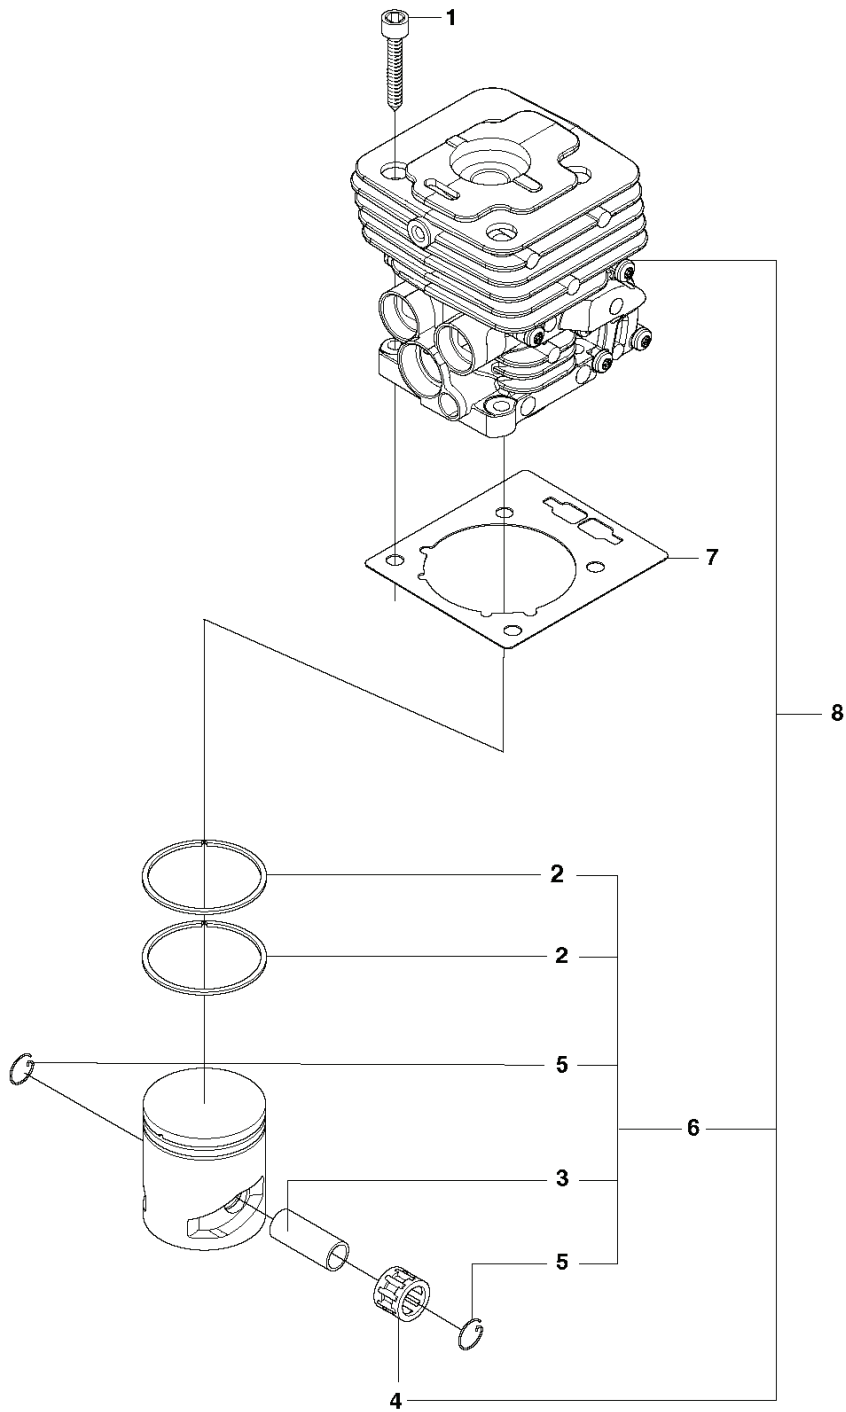

Q 333R, 333RJ
335FR, 335LS, 335Lx, 335RJx, 335Rx.
CRANK SHAFT

REF.	PART NO.	DESCRIPTION	REMARK	QTY.	KIT
1	503260202	SEALING RING		1	8
2	738210110	BALL BEARING		1	8
3	537297601	CUP		1	8
4	503414101	NEEDLE BEARING		1	8
5	537297601	CUP		1	8
6	738210110	BALL BEARING		1	8
7	503260202	SEALING RING		1	8
8	544039001	CRANKSHAFT ASSY		1	

CYLINDER KIT

1

REF.	PART NO.	DESCRIPTION	REMARK	QTY.	KIT
1	505411701	KIT		1	

P 333R, 333RJ
335FR, 335LS, 335Lx, 335RJx, 335Rx.
CYLINDER PISTON

REF.	PART NO.	DESCRIPTION	REMARK	QTY.	KIT
1	503200823	SCREW IHSCM		4	8
2	503289054	PISTON RING		2	6,8
3	503289119	PISTON PIN		1	6,8
4	503414101	NEEDLE BEARING		1	6,8
5	737441000	SNAP RING		2	6,8
6	585998302	PISTON ASSY		1	8
7	537333001	GASKET		1	
8	544400601	CYLINDER ASSY	Ø = 38mm.574 36 43-01	1	

C 333R, 333RJ
335FR, 335LS, 335Lx, 335RJx, 335Rx.
HANDLE

REF.	PART NO.	DESCRIPTION	REMARK	QTY.	KIT
1	725237851	SCREW EHHM	33RJ, 335LS	1	
1	725238051	SCREW EHHM	335Lx, 335RJx	1	
2	503879001	KNOB	335Lx, 335RJx	1	
3	503230061	WASHER	33RJ, 335LS	1	
4	544101002	HANDLE LOOP		1	
5	503997801	HANDLE	333RJ, 335RJx	1	
6	502197101	SQUARE NUT		1	
7	544101101	BLOCK.SPACING		1	
8	501216816	TBD		3	