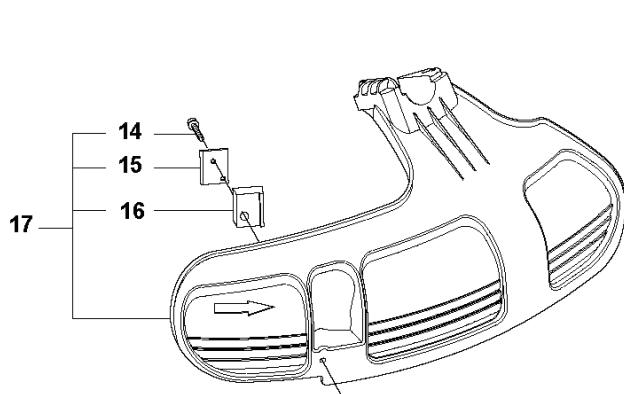

T 333R, 333RJ
335FR, 335LS, 335Lx, 335RJx, 335Rx.
ACCESSORIES

REF.	PART NO.	DESCRIPTION	REMARK	QTY.	KIT
1	501320402	SAW BLADE GUARD	Incl. Pos. 2-7	1	
2	574530601	CLAMP	Spare part incl. Screws Pos. 3	1	1
3	573994304	SCREW IHSCFMO	Captive Screw M5	2	1, 2
4	501320801	ADAPTER		1	1
5	574532601	BLADE GUARD	Incl. Pos. 6-7	1	1
6	503200216	SCREW IHSCFM		4	1, 5
7	574039501	LOCK NUT		4	1, 5
8	503210716	SCREW IHSCFT	333R, 335Rx	1	13
8	503216825	SCREW IHSCFT	333RJ, 335RJx, 335Lx, 335LS	1	13
9	503798801	BLADE		1	13
10	544124501	RETAINER	33RJ, 335RJx, 335Lx, 335LS	1	13
11	537387201	SNAP LOCKING		4	13
12	537396301	SPLASH GUARD	333R, 335Rx	1	13
12	537396303	SPLASH GUARD	333RJ, 335RJx, 335Lx, 335LS	1	
13	537331601	COMBINATION GUARD	333R, 335Rx	1	
13	537331603	SPLASH GUARD	333RJ, 335Lx, 335RJx, 335LS	1	
14	503216825	SCREW IHSCFT	333RJ, 335RJx, 335Lx, 335LS	1	17
15	503798801	BLADE		1	17
16	544124501	RETAINER	33RJ, 335RJx, 335Lx, 335LS	1	17
17	537349403	TRIMMER GUARD ASSY		1	
18	503216825	SCREW IHSCFT	333RJ, 335RJx, 335Lx, 335LS	1	20
19	503798801	BLADE		1	20
20	502448101	TRIMMER GUARD ASSY		1