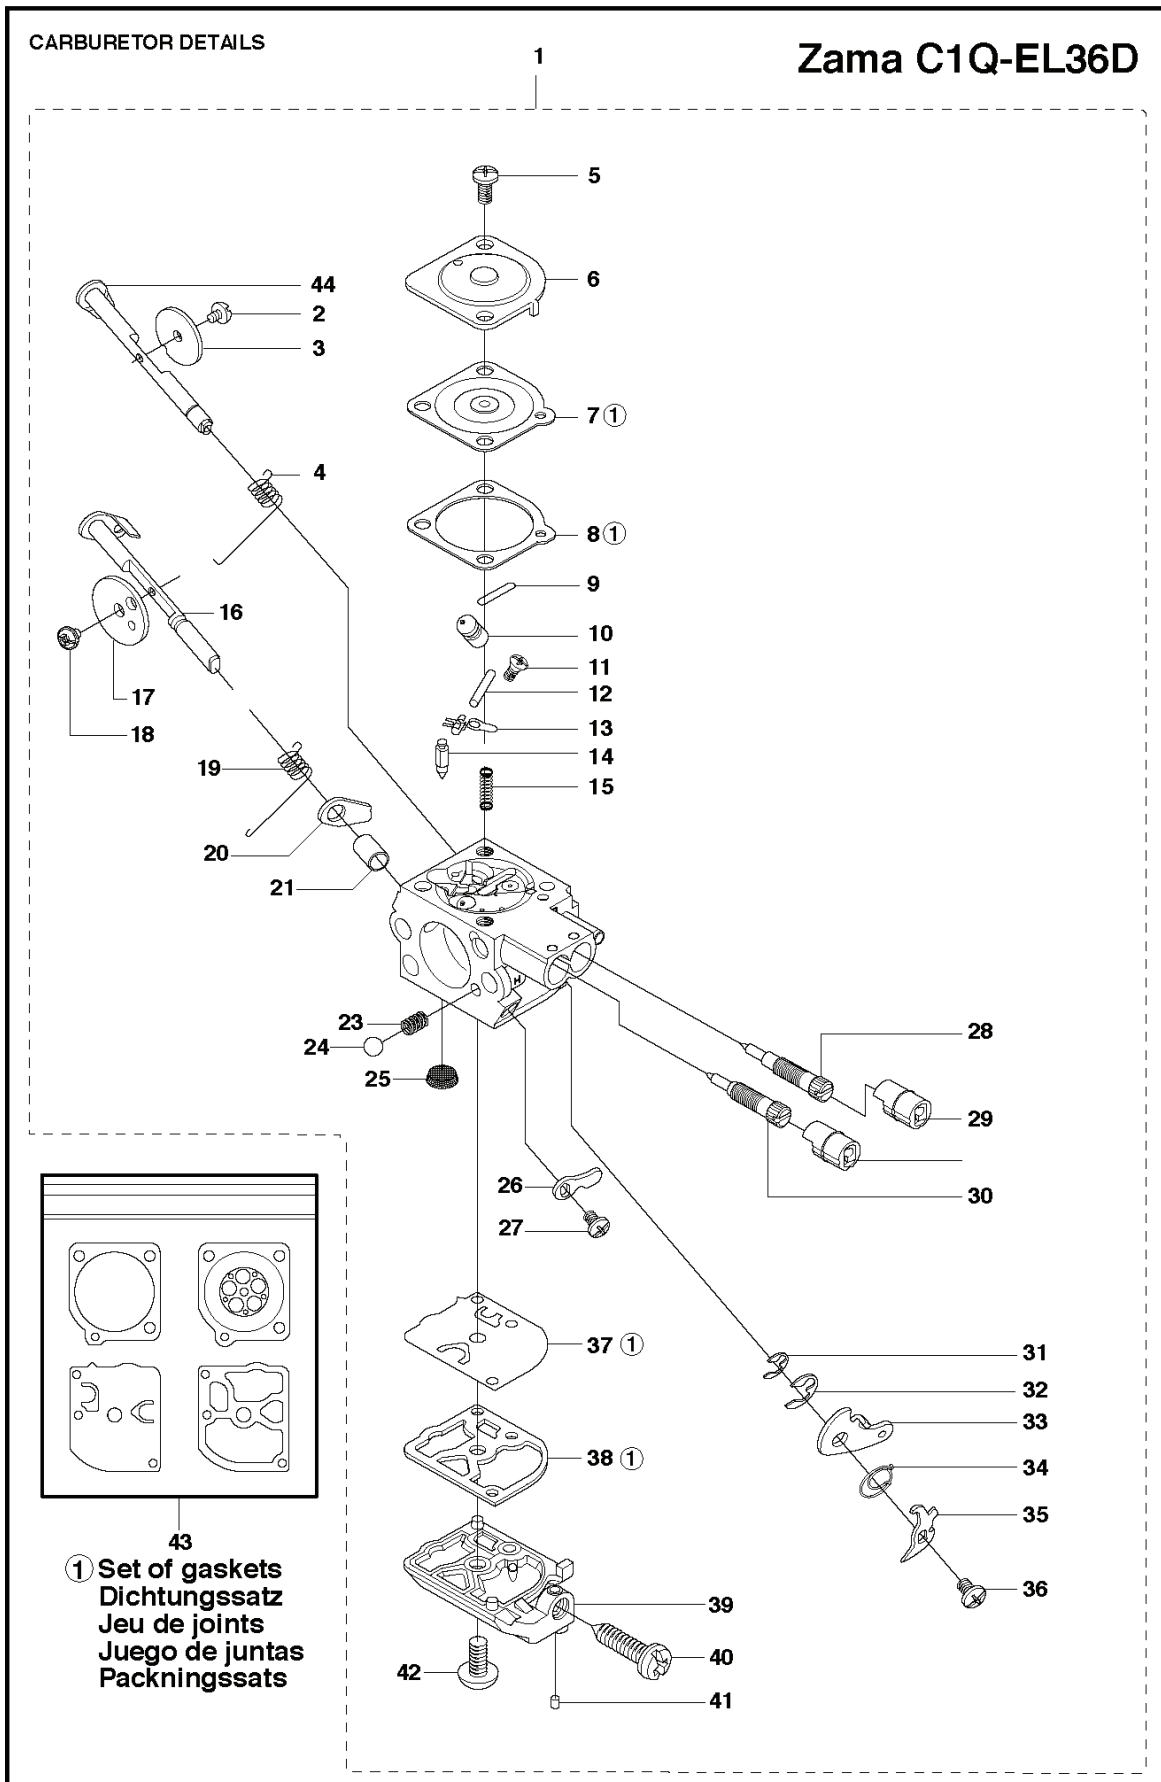

CARBURETOR DETAILS

Zama C1Q-EL36D

REF.	PART NO.	DESCRIPTION	REMARK	QTY.	KIT
1	581167501	CARBURETTOR		1	
2	503479201	SCREW		1	1
3	537417201	VALVE		1	1
4	544372401	SPRING		1	1
5	503480501	SCREW		2	1
6	503974301	COVER		1	1
7	537048901	DIAPHRAGM		1	1,43
8	537020401	GASKET		1	1,43
9	503535601	PLUG WELCH		1	1
10	581899501	MAIN NOZZLE		1	1
11	503480101	SCREW		1	1
12	503480001	PIN RETAINING SCREW		1	1
13	503665901	LEVER		1	1
14	503479701	VALVE		1	1
15	503478101	SPRING		1	1
16	544372201	SHAFT ASSY		1	1
17	537370301	VALVE		1	1
18	503481801	SCREW		1	1
19	544372601	SPRING		1	1
20	544372501	LEVER		1	1
21	544427001	COLLAR		1	1
23	537012601	SPRING		1	1
24	537012501	BALL		1	1
25	503481301	STRAINER		1	1
26	544372301	LEVER		1	1
27	503479001	SCREW		1	1
28	537416901	SCREW		1	1
29	537417001	LIMITER CAP		2	1
30	581899301	SCREW		1	1
31	537385201	CLIP		1	1
32	537385001	CLIP		1	1
33	537417301	LEVER		1	1
34	576746601	SPRING		1	1
35	537417401	LEVER		1	1
36	502078401	SCREW		1	1
37	537020001	DIAPHRAGM PUMP		1	1,43
38	537020101	GASKET		1	1,43
39	537416801	COVER		1	1
40	537020701	SCREW		1	1
41	503481101	PIECE		1	1
42	503479601	SCREW		1	1
43	531004552	GASKET KIT		1	
44	544372101	SHAFT ASSY		1	1