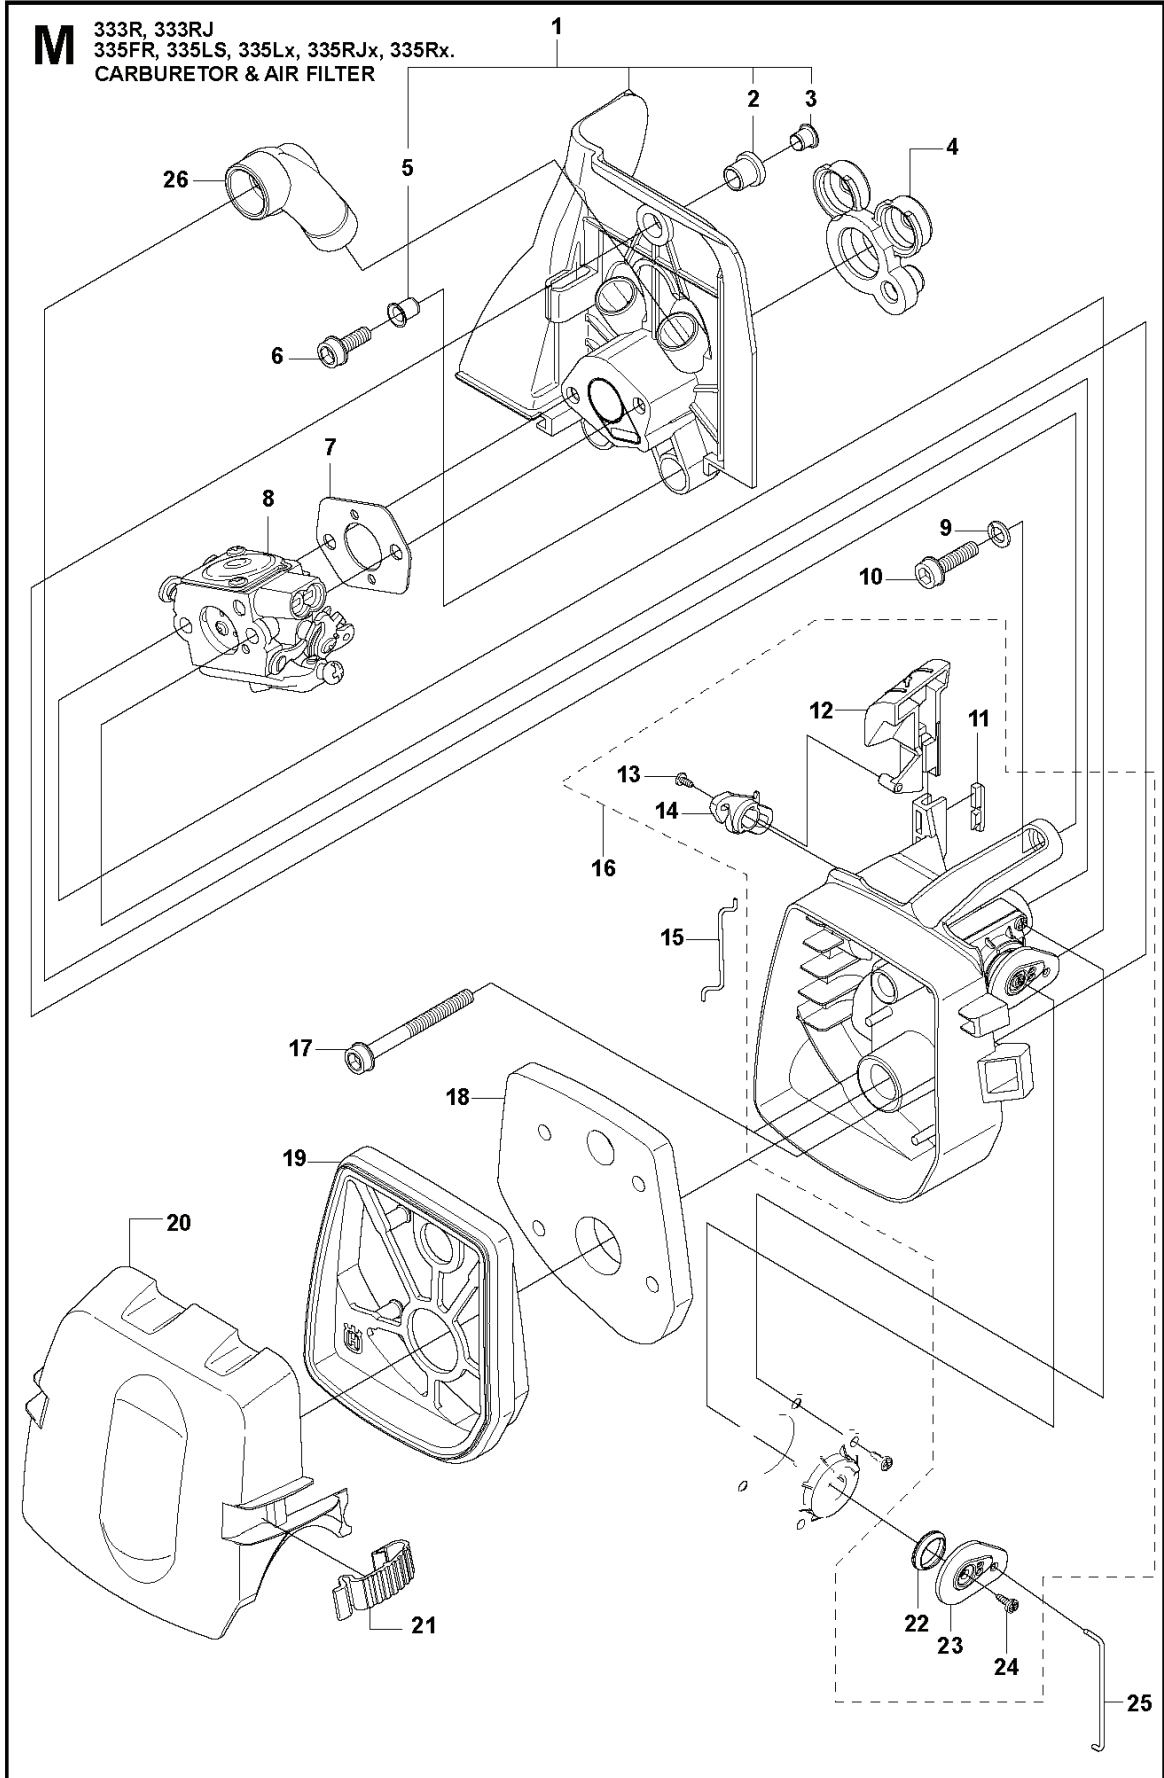

333 RJ

SPARE PARTS LIST

M 333R, 333RJ
335FR, 335LS, 335Lx, 335RJx, 335Rx.
CARBURETOR & AIR FILTER

REF.	PART NO.	DESCRIPTION	REMARK	QTY.	KIT
1	537371201	INSULATION WALL		1	
2	537371101	SLEEVE		1	1
3	544019101	TUBULAR RIVET		1	1
4	537334301	INLET PIPE		1	
5	537373803	TUBULAR RIVET		2	1
6	503200316	SCREW IHSCFM		2	
7	503497101	GASKET		1	
8	581167501	CARBURETTOR		1	
9	503231006	WASHER		1	
10	503200320	SCREW IHSCFM		1	
11	544025801	BAR		1	16
12	537337101	CHOKE CONTROL		1	16
13	503212906	SCREW CCRPANT		1	16
14	537355801	LEVER		1	16
15	544372701	SLEEING BRACKET		1	
16	537314101	FILTER HOLDER		1	
17	503217550	SCREW IHSCFT		2	
18	537337201	FILTER		1	
19	537314201	FRAME		1	
20	537314401	FILTER COVER		1	
21	537387201	SNAP LOCKING		2	
22	544014701	BELLOWS		1	16
23	544014601	LEVER		1	16
24	503212906	SCREW CCRPANT		1	16
25	537349001	LEVER		1	
26	537341301	AIR DUCT		1	

G 333R, 333RJ
335FR, 335LS, 335Lx, 335RJx, 335Rx.
CLUTCH & CLUTCH COVER

REF.	PART NO.	DESCRIPTION	REMARK	QTY.	KIT
1	544119701	COVER	333RJ, 335RJx, 335Lx, 335LS	1	
1	537326101	COVER	333R, 335Rx, 335FR	1	
2	503961301	SCREW		2	
3	740420600	O-RING		2	
4	537310001	COVER		1	
5	537322701	ANTIVIBRATION ELEMENT		1	
6	725533355	SCREW IHSCM		1	
7	503200320	SCREW IHSCFM		3	
8	537310101	COMPRESSION SLEEVE	333R, 335Rx, 335FR	1	
8	537310102	COMPRESSION SLEEVE	333RJ, 335RJx, 335Lx, 335LS	1	
9	735311400	CIRCLIP		1	
10	503240702	PARALLEL PIN		2	13
11	738210104	BALL BEARING		1	13
12	735312810	CIRCLIP		1	13
13	537302901	CLUTCH COVER		1	
14	537352901	CLUTCH DRUM		1	
15	503200320	SCREW IHSCFM		3	
16	537418101	SCREW		2	
17	537415701	WASHER		1	
18	537427201	SPRING		1	19
19	537340401	CLUTCH		1	
20	537046801	WASHER		1	