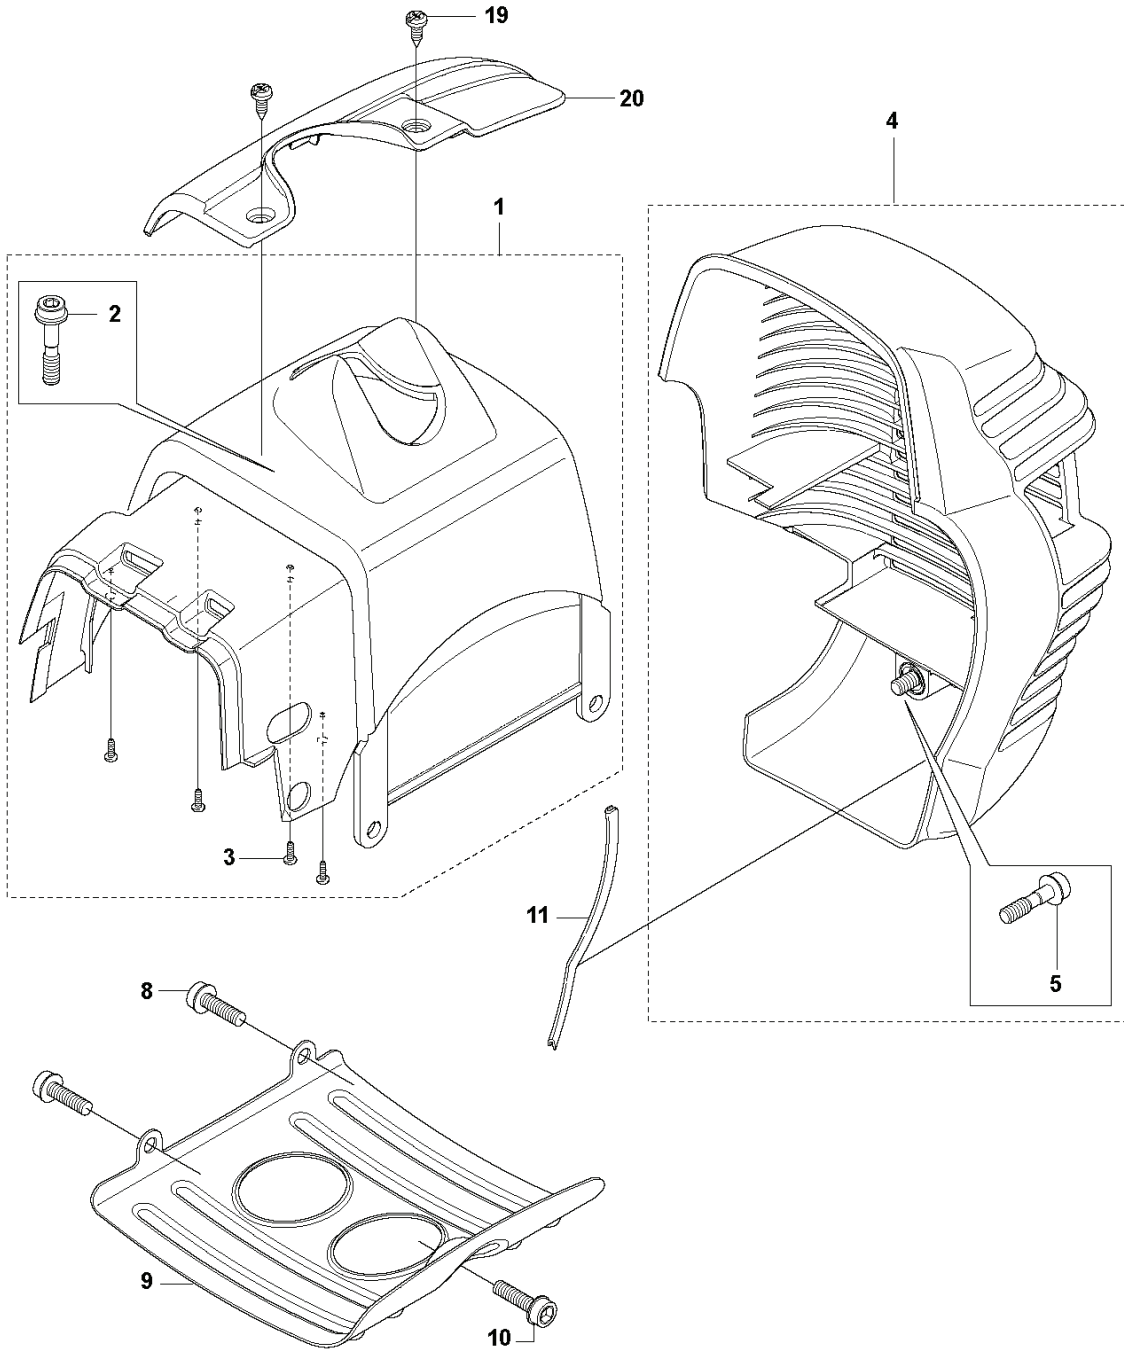

H2 333R, 333RJ
335FR, 335LS, 335Lx, 335RJx, 335Rx.
COVERS

REF.	PART NO.	DESCRIPTION	REMARK	QTY.	KIT
1	544160102	CYLINDER COVER	Captive screws	1	
2	573994304	SCREW IHSCFMO	Captive screws	1	1
3	503212910	SCREW CCRPANT		4	1
4	537425102	HEAT PROTECTOR	Captive screws	1	
5	574477003	SCREW IHSCFMO	Captive screws	1	4
8	503217516	SCREW IHSCFT		2	
9	537357201	PROTECTIVE PLATE		1	
10	503217516	SCREW IHSCFT		1	
11	544029801	BAR		1	
12	537395208	LABEL	335LS	1	
13	537395209	LABEL	335FR	1	
14	537395202	LABEL	335Lx	1	
15	537395203	LABEL	333RJ	1	
16	537395204	LABEL	333R	1	
17	537395205	LABEL	335RJx	1	
18	537395206	LABEL	335Rx	1	
19	503213502	SCREW	335Rx	2	
20	502433901	ARM PROTECTION	335Rx	1