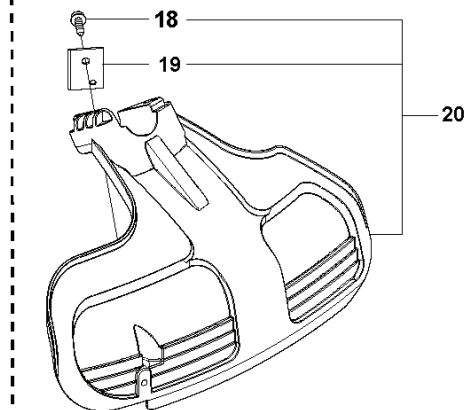

T 333R, 333RJ
335FR, 335LS, 335Lx, 335RJx, 335Rx.
ACCESSORIES

REF.	PART NO.	DESCRIPTION	REMARK	QTY.	KIT
1	501320402	SAW BLADE GUARD	Incl. Pos. 2-7	1	
2	574530601	CLAMP	Spare part incl. Screws Pos. 3	1	1
3	573994304	SCREW IHSCFMO	Captive Screw M5	2	1, 2
4	501320801	ADAPTER		1	1
5	574532601	BLADE GUARD	Incl. Pos. 6-7	1	1
6	503200216	SCREW IHSCFM		4	1, 5
7	574039501	LOCK NUT		4	1, 5
8	503210716	SCREW IHSCFT	333R, 335Rx	1	13
8	503216825	SCREW IHSCFT	333RJ, 335RJx, 335Lx, 335LS	1	13
9	503798801	BLADE		1	13
10	544124501	RETAINER	33RJ, 335RJx, 335Lx, 335LS	1	13
11	537387201	SNAP LOCKING		4	13
12	537396301	SPLASH GUARD	333R, 335Rx	1	13
12	537396303	SPLASH GUARD	333RJ, 335RJx, 335Lx, 335LS	1	
13	537331601	COMBINATION GUARD	333R, 335Rx	1	
13	537331603	SPLASH GUARD	333RJ, 335Lx, 335RJx, 335LS	1	
14	503216825	SCREW IHSCFT	333RJ, 335RJx, 335Lx, 335LS	1	17
15	503798801	BLADE		1	17
16	544124501	RETAINER	33RJ, 335RJx, 335Lx, 335LS	1	17
17	537349403	TRIMMER GUARD ASSY		1	
18	503216825	SCREW IHSCFT	333RJ, 335RJx, 335Lx, 335LS	1	20
19	503798801	BLADE		1	20
20	502448101	TRIMMER GUARD ASSY		1