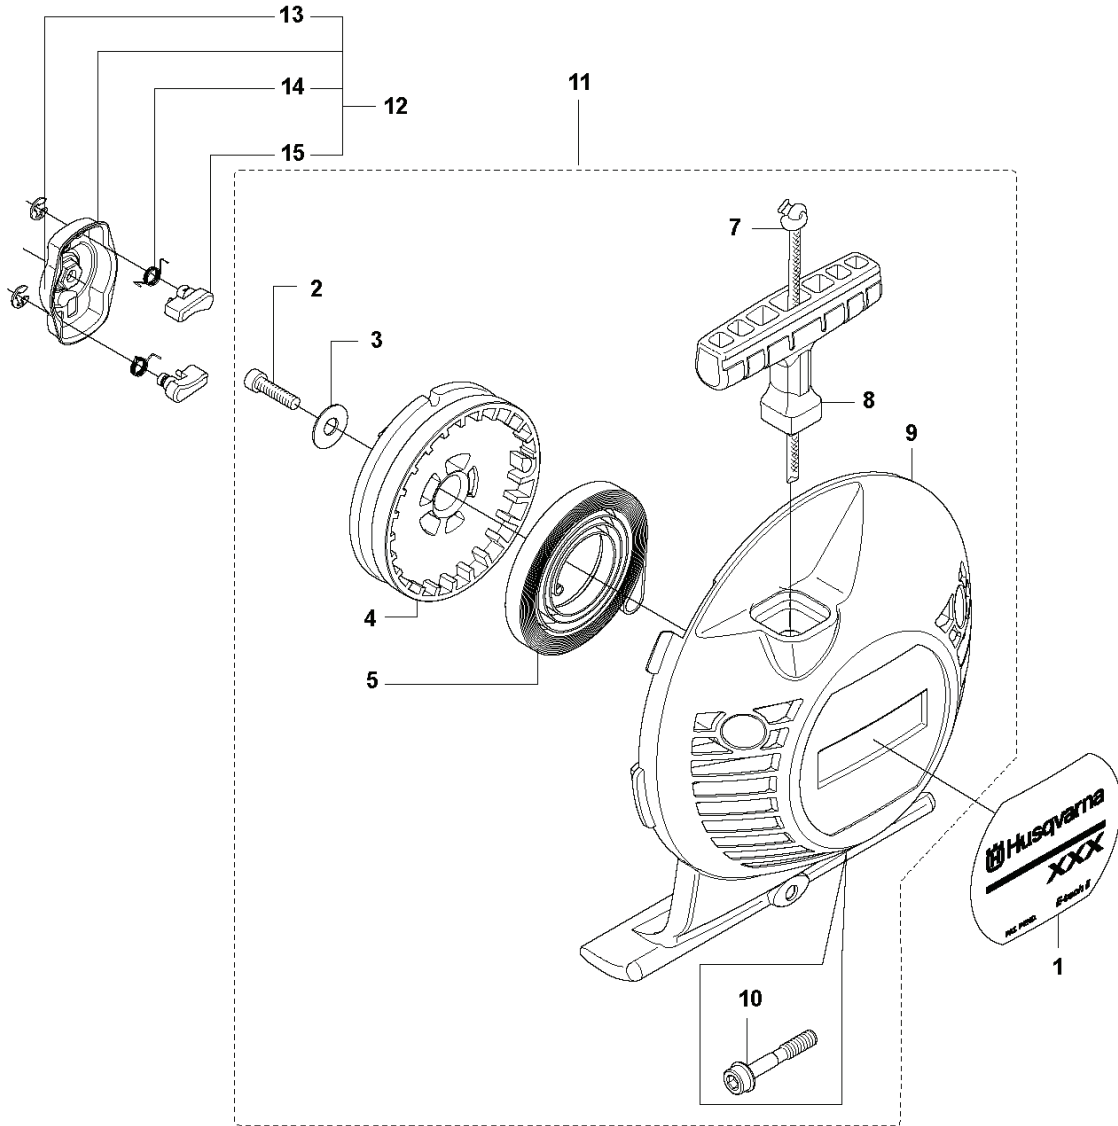

B2 333RJ, 335LS, 335LX, 335RJX
SHAFT & SUSPENSION

REF.	PART NO.	DESCRIPTION	REMARK	QTY.	KIT
1	544101801	SLEEVE	333RJ, 335RJx, 335Lx, 335LS	1	
2	537182610	TUBE	Ø = 24mm, L = 330mm	1	
3	537334402	SPACER		1	
4	544254001	SCREW		1	
5	537360201	SPACER		1	
6	537214102	TUBE	Ø = 28mm, L = 1152mm	1	
7	537313902	GUIDE	Ø = 9mm, L = 1115mm	1	
8	537355201	DRIVE SHAFT	Ø = 8mm, L = 1527mm	1	
9	537294801	LABEL		1	

W 333R, 333RJ
335FR, 335LS, 335Lx, 335RJx, 335Rx.
SHORT BLOCK

1

REF.	PART NO.	DESCRIPTION	REMARK	QTY.	KIT
1	576796801	SHORT BLOCK		1	

K2 333R, 333RJ
335FR, 335LS, 335Lx, 335RJx, 335Rx.
STARTER

REF.	PART NO.	DESCRIPTION	REMARK	QTY.	KIT
1	537322405	LABEL	333R	1	
1	537322406	LABEL	335Rx	1	
1	537322409	LABEL	335FR	1	
1	537322408	LABEL	335LS	1	
2	503217920	SCREW IHSCST		1	11
3	535072301	WASHER		1	11
4	537325002	STARTER PULLEY		1	11
5	503859901	RECOIL SPRING		1	11
7	505305125	STARTER ROPE		1	11
8	503543901	STARTER HANDLE		1	11
9	544102502	STARTER	Spare part incl. Screws Pos. 10	1	11
10	573994305	SCREW IHSCFMO	Captive screws	3	9, 11
11	537214707	STARTER ASSY		1	
12	503873305	STARTER PAWL		1	
13	735310820	E-CLIP		2	12
14	503873601	SPRING		1	12
15	503873502	STARTER PAWL		2	12