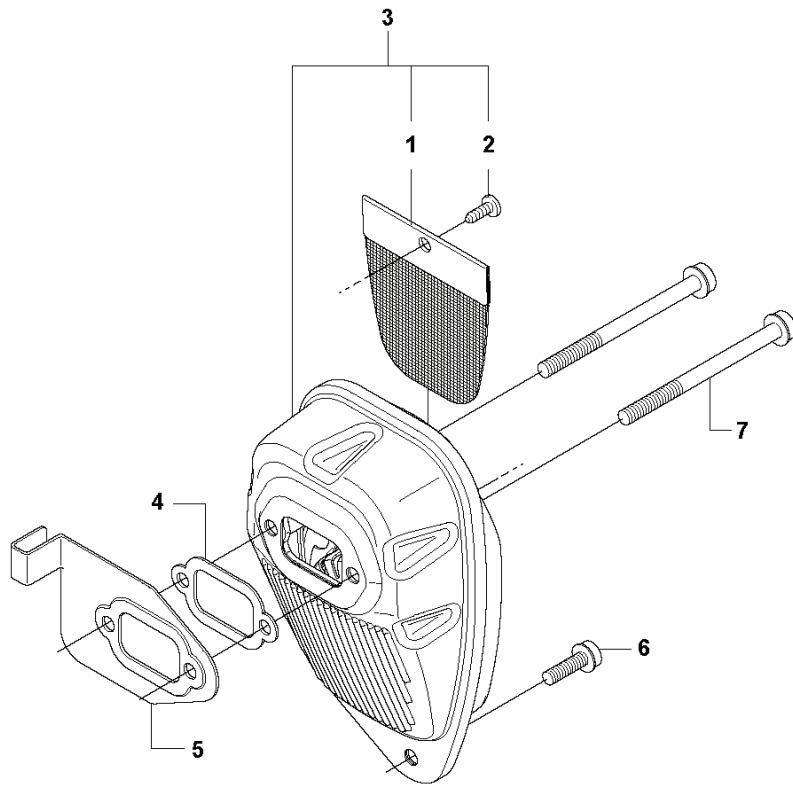

REF.	PART NO.	DESCRIPTION	REMARK	QTY.	KIT
1	503216618	SCREW IHSCT		2	
2	544127001	IGNITION MODULE	CPL	1	
3	537434301	SPARK PLUG CAP		1	2
4	503235109	SPARK PLUG	CH RCJ6Y (Ø=14 mm)	1	
5	731711651	HEXAGON NUT FLANGE		1	
6	537249601	FLYWHEEL		1	
7	501531601	CABLE	CABLE ONLY	2	2
8	537239301	CONTACT SPRING		1	2

J 333R, 333RJ
335FR, 335LS, 335Lx, 335RJx, 335Rx.
MUFFLER