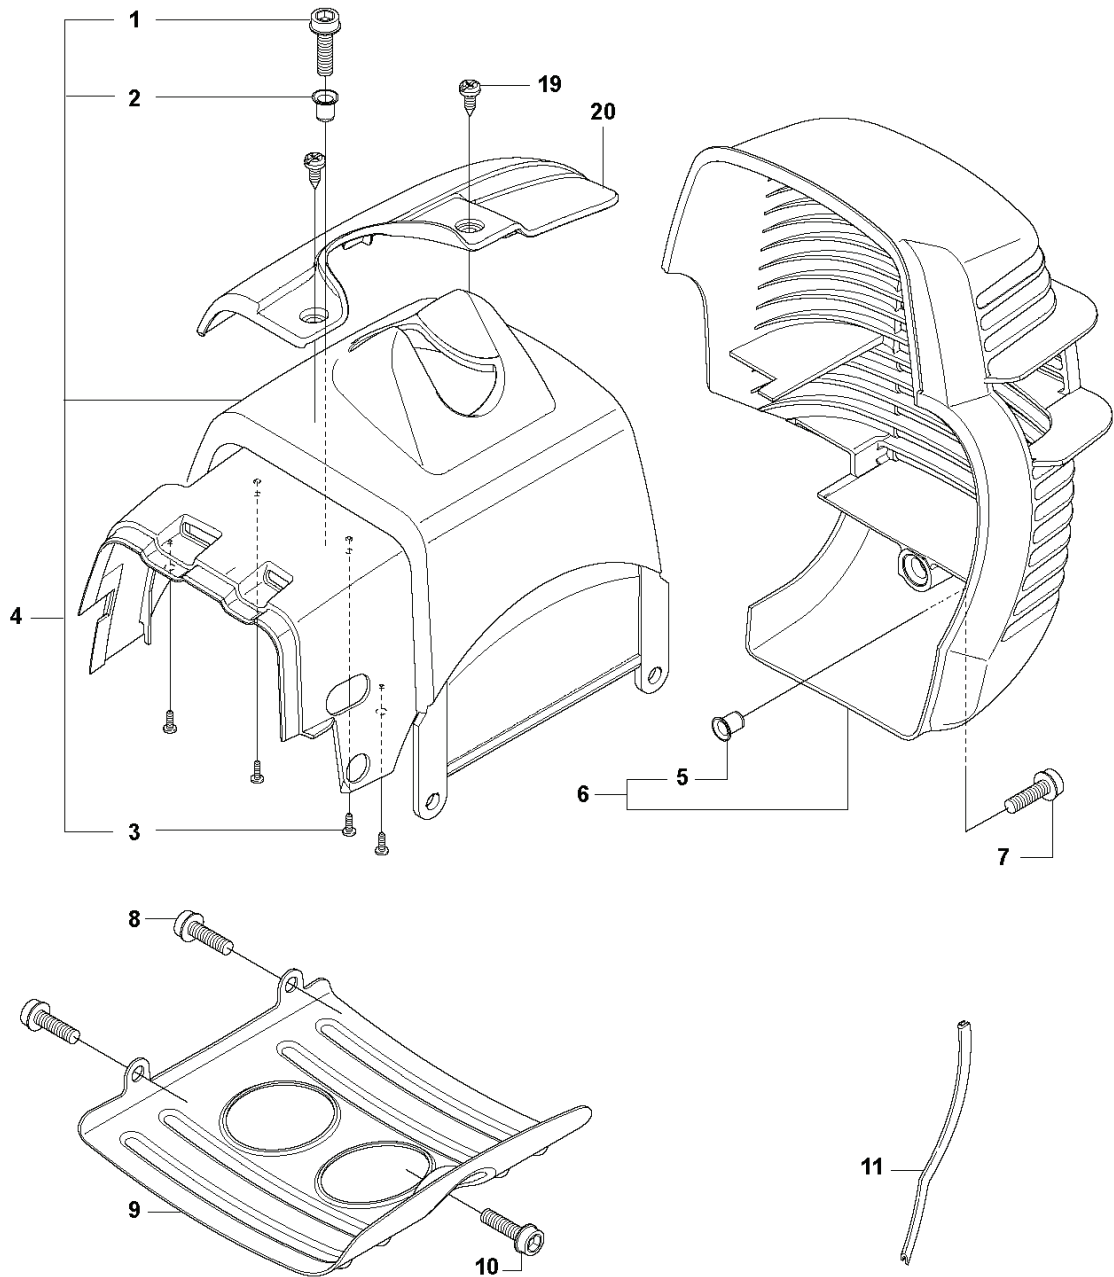

H1 333R, 333RJ
335FR, 335LS, 335Lx, 335RJx, 335Rx.
COVERS

REF.	PART NO.	DESCRIPTION	REMARK	QTY.	KIT
1	503200320	SCREW IHSCFM		1	4
2	537373802	TUBULAR RIVET		1	4
3	503212910	SCREW CCRPANT		4	4
4	544160101	CYLINDER COVER		1	
5	537373803	TUBULAR RIVET		1	6
6	537425101	HEAT PROTECTOR		1	
7	503200320	SCREW IHSCFM		1	
8	503217516	SCREW IHSCFT		2	
9	537357201	PROTECTIVE PLATE		1	
10	503217516	SCREW IHSCFT		1	
11	544029801	BAR		1	
12	537395208	LABEL	335LS	1	
13	537395209	LABEL	335FR	1	
14	537395202	LABEL	335Lx	1	
15	537395203	LABEL	333RJ	1	
16	537395204	LABEL	333R	1	
17	537395205	LABEL	335RJx	1	
18	537395206	LABEL	335Rx	1	
19	503213502	SCREW	335LS, 335RJX	2	
20	502433901	ARM PROTECTION		1