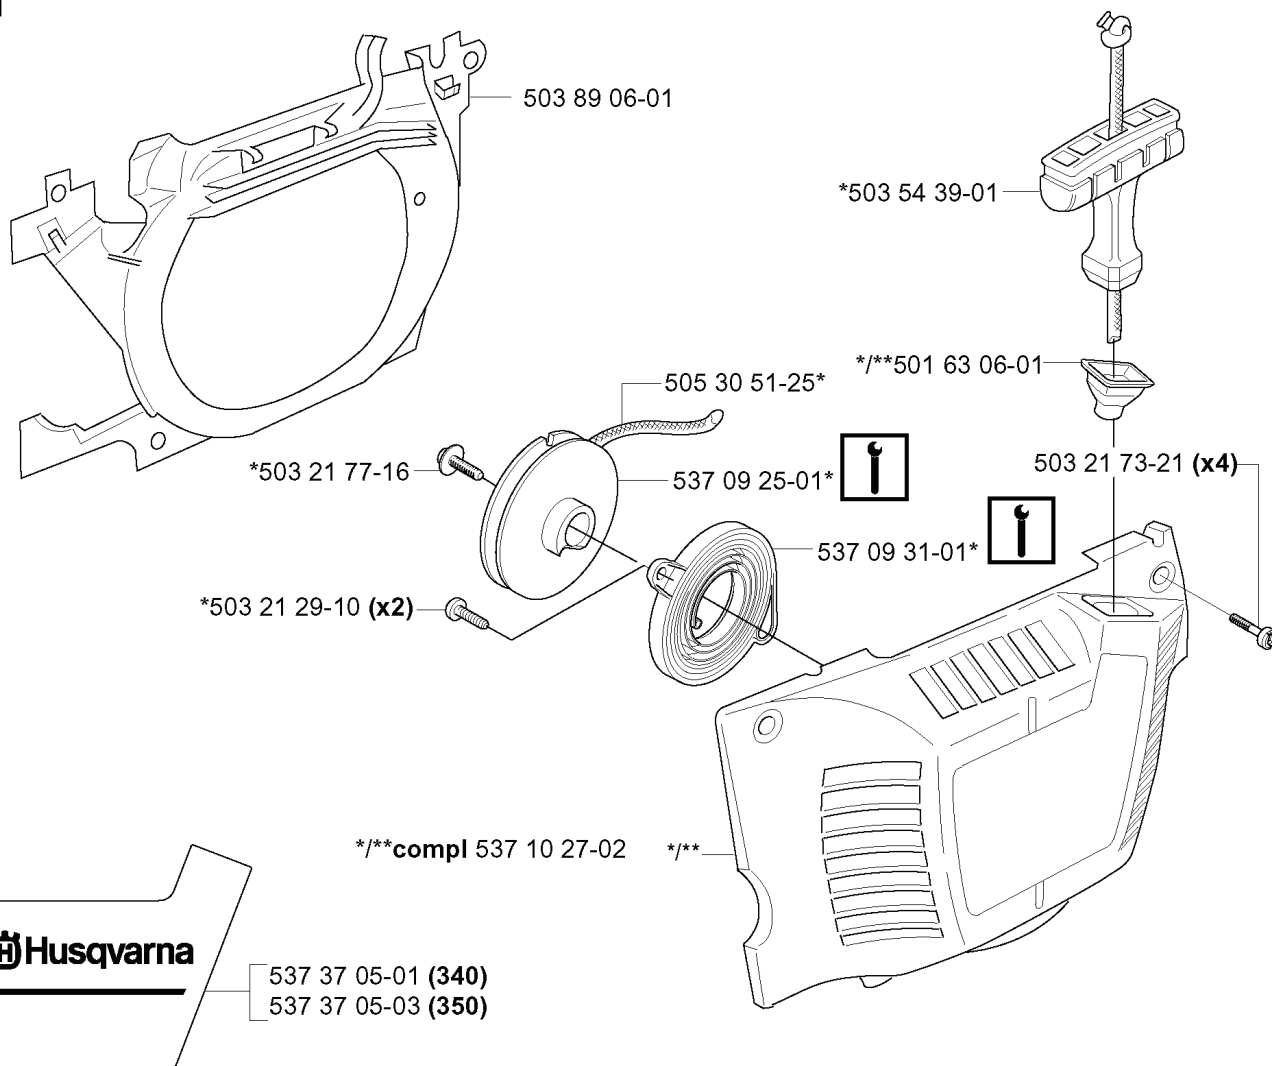

C *compl 537 42 19-01 (350)

*503 98 74-01

*503 20 34-25 (x3)

REF.	PART NO.	DESCRIPTION	REMARK	QTY.	KIT
537 42 19-01	537421901	CYLINDER COVER	350	1	
503 98 74-01	503987401	LABEL		1	
503 20 34-25	503203425	SCREW CCRPANMO		3	

M *compl 537 10 47-02

REF.	PART NO.	DESCRIPTION	REMARK	QTY.	KIT
537 10 47-02	537104702	STARTER ASSY		1	
503 21 77-16	503217716	SCREW IHSCT		1	
503 21 29-10	503212910	SCREW CCRPANT		2	
537 10 27-02	537102702	STARTER HOUSING		1	
537 37 05-01	537370501	LABEL	340	1	
537 37 05-03	537370503	LABEL	350	1	
537 09 31-01	537093101	SPRING CASSETTE ASSY		1	
537 09 25-01	537092501	STARTER PULLEY		1	
505 30 51-25	505305125	STARTER ROPE		1	
503 89 06-01	503890601	AIR CONDUCTOR		1	
503 54 39-01	503543901	STARTER HANDLE		1	
501 63 06-01	501630601	SLEEVE		1	
503 21 73-21	503217321	SCREW		4	