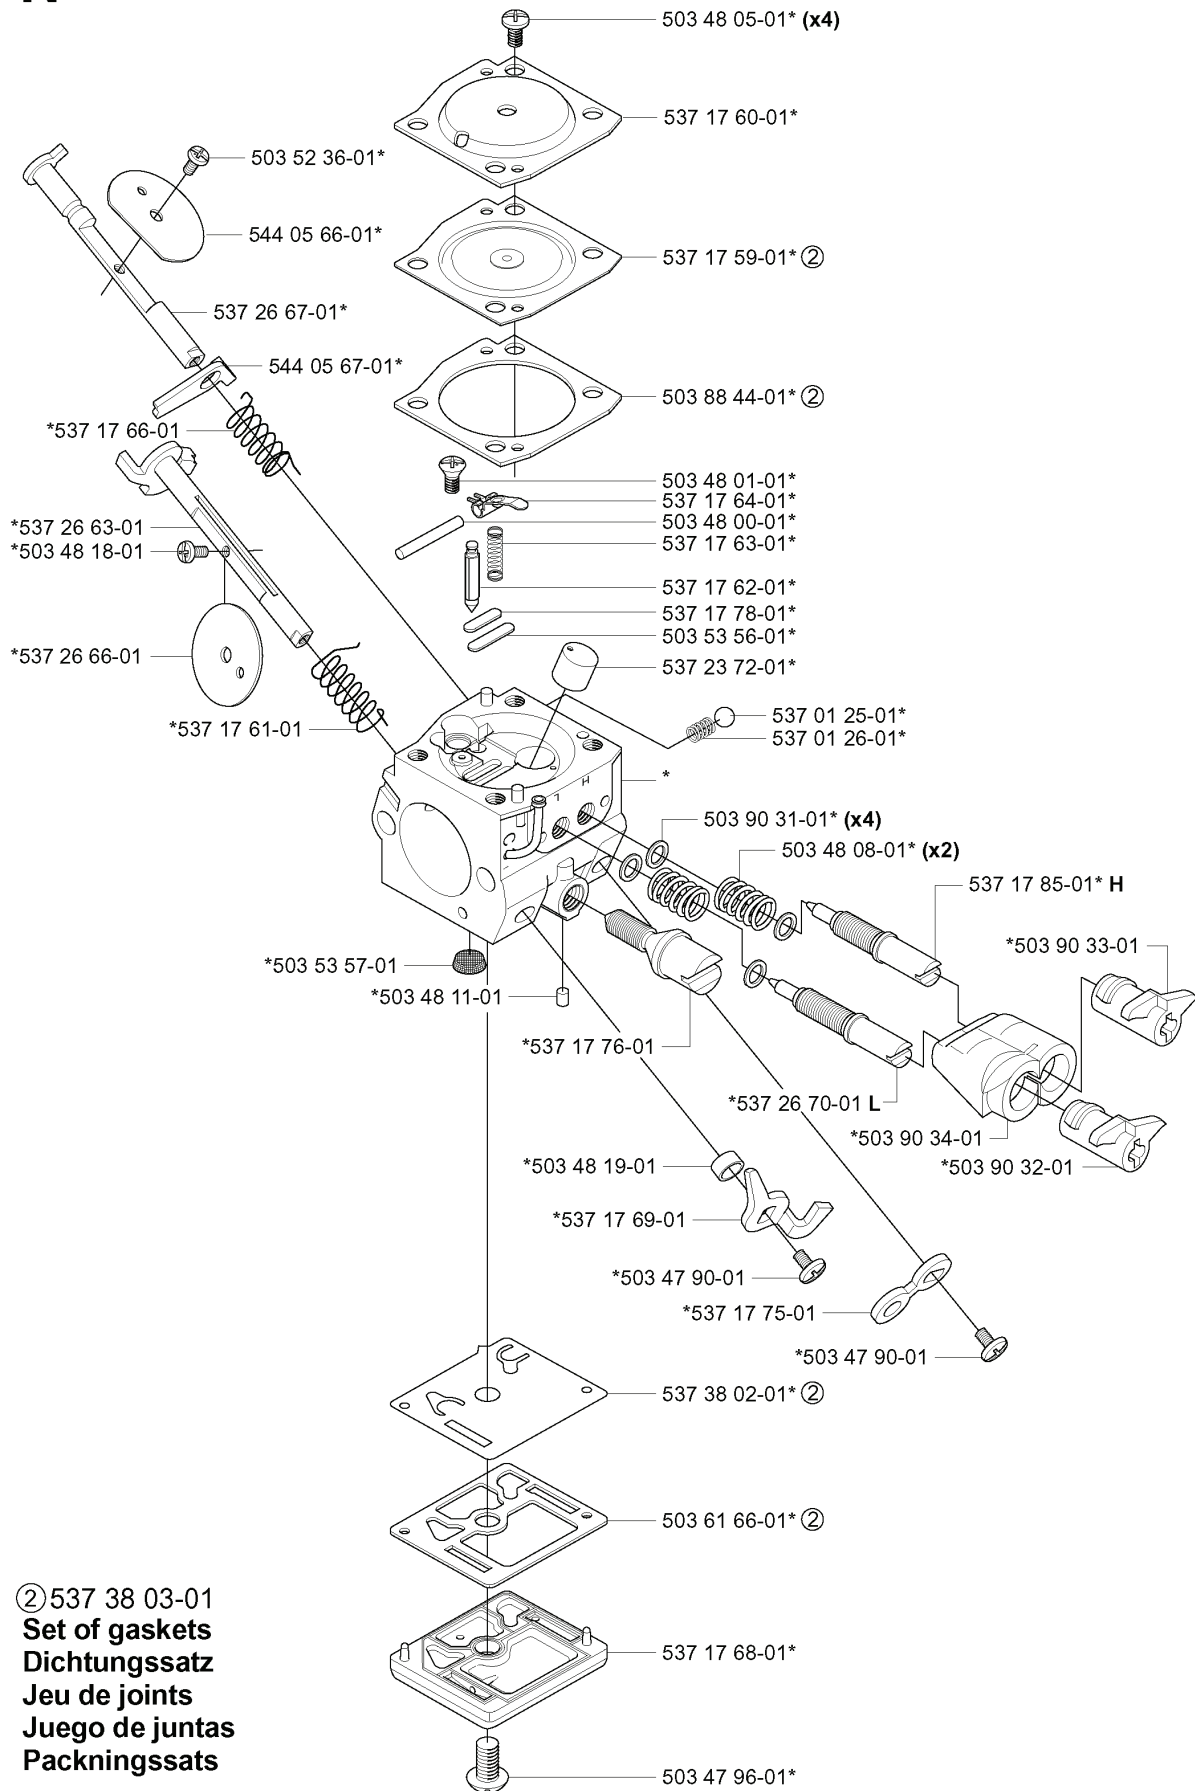

N *compl 503 28 32-08 ZAMA C3-EL32 (340e, 345e, 350)
Correction: 503 28 32-10

ZAMA C3-EL32

② 537 38 03-01
Set of gaskets
Dichtungssatz
Jeu de joints
Juego de juntas
Packningssats