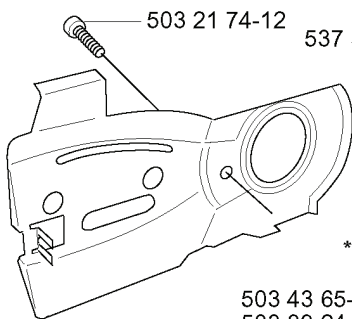

J

*compl 537 17 20-03

503 21 75-20 (x2)
503 90 59-01

*503 87 54-01 (x2)

*537 04 03-01