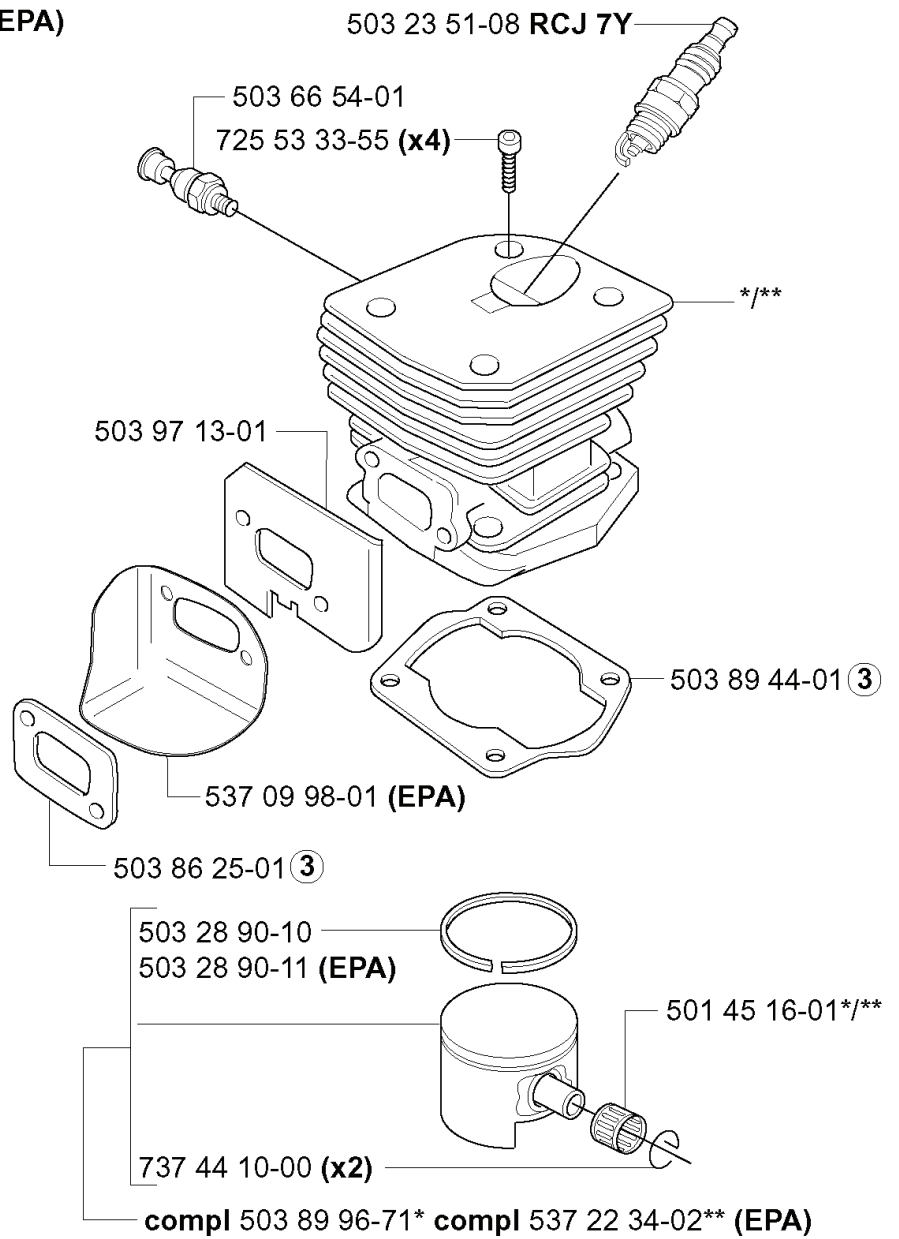

M *compl 537 10 47-02

REF.	PART NO.	DESCRIPTION	REMARK	QTY.	KIT
537 10 47-02	537104702	STARTER ASSY		1	
503 21 77-16	503217716	SCREW IHSCT		1	
503 21 29-10	503212910	SCREW CCRPANT		2	
537 10 27-02	537102702	STARTER HOUSING		1	
537 37 05-01	537370501	LABEL	340	1	
537 37 05-03	537370503	LABEL	350	1	
537 09 31-01	537093101	SPRING CASSETTE ASSY		1	
537 09 25-01	537092501	STARTER PULLEY		1	
505 30 51-25	505305125	STARTER ROPE		1	
503 89 06-01	503890601	AIR CONDUCTOR		1	
503 54 39-01	503543901	STARTER HANDLE		1	
501 63 06-01	501630601	SLEEVE		1	
503 21 73-21	503217321	SCREW		4	

M *compl 537 42 29-01

REF.	PART NO.	DESCRIPTION	REMARK	QTY.	KIT
537 42 29-01	537422901	STARTER ASSY		1	
544 01 67-01	544016701	LABEL	340E	1	
544 01 67-02	544016702	LABEL	345E	1	
537 42 30-01	537423001	STARTER HOUSING		1	
537 09 31-01	537093101	SPRING CASSETTE ASSY		1	
503 21 28-10	503212810	SCREW CCRPANT		2	
537 42 34-01	537423401	SPRING		1	
537 42 66-01	537426601	SCREW		1	
503 89 06-01	503890601	AIR CONDUCTOR		1	
505 30 51-25	505305125	STARTER ROPE		1	
537 42 32-01	537423201	STARTER PULLEY	CORRECTION:	1	
537 42 33-01	537423301	DRIVER		1	
503 21 73-21	503217321	SCREW		4	
537 28 32-01	537283201	SLEEVE		1	
537 23 25-01	537232501	STARTER HANDLE		1	

REF.	PART NO.	DESCRIPTION	REMARK	QTY.	KIT
537 25 30-02	537253002	CYLINDER ASSY	350EPA	1	
503 86 99-71	503869971	CYLINDER ASSY	350	1	
503 23 51-08	503235108	SPARK PLUG	RCJ 7Y	1	
503 66 54-01	503665401	DECOMPRESSION VALVE		1	
725 53 33-55	725533355	SCREW IHSCM		4	
503 97 13-01	503971301	HEAT DEFLECTOR		1	
537 09 98-01	537099801	HEAT DEFLECTOR	EPA	1	
503 86 25-01	503862501	GASKET		1	
503 28 90-10	503289010	PISTON RING		1	
503 28 90-11	503289011	PISTON RING	EPA	1	
737 44 10-00	737441000	SNAP RING		2	
503 89 96-71	503899671	PISTON ASSY		1	
537 22 34-02	537223402	PISTON ASSY	EPA	1	
501 45 16-01	501451601	NEEDLE BEARING		1	
503 89 44-01	503894401	GASKET		1	