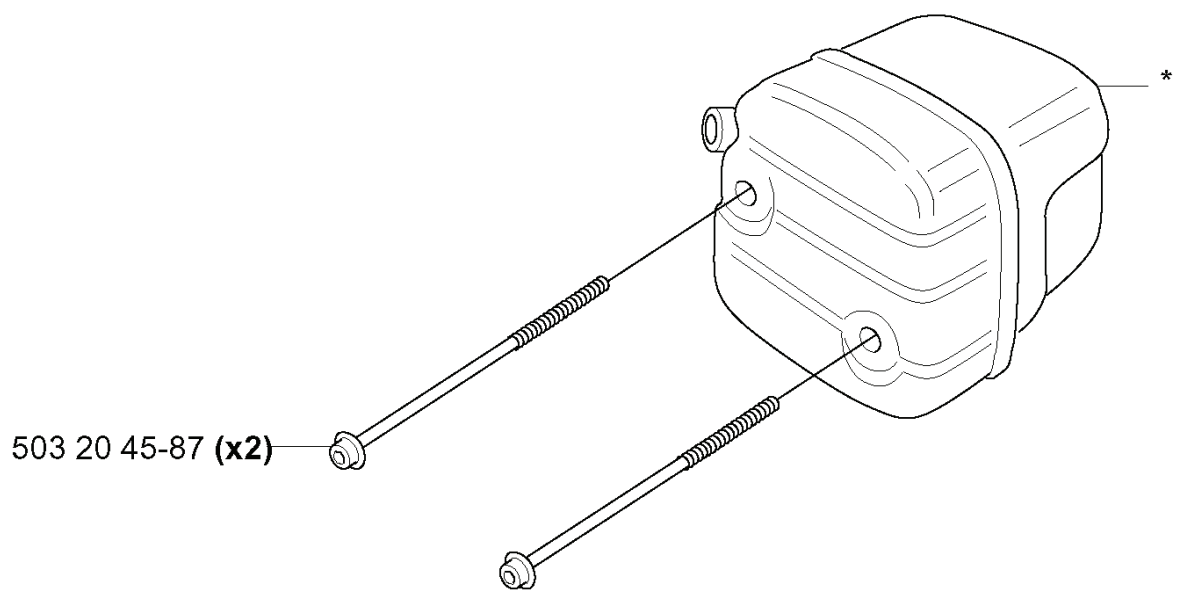

E *compl 503 86 27-03 (EU) 350