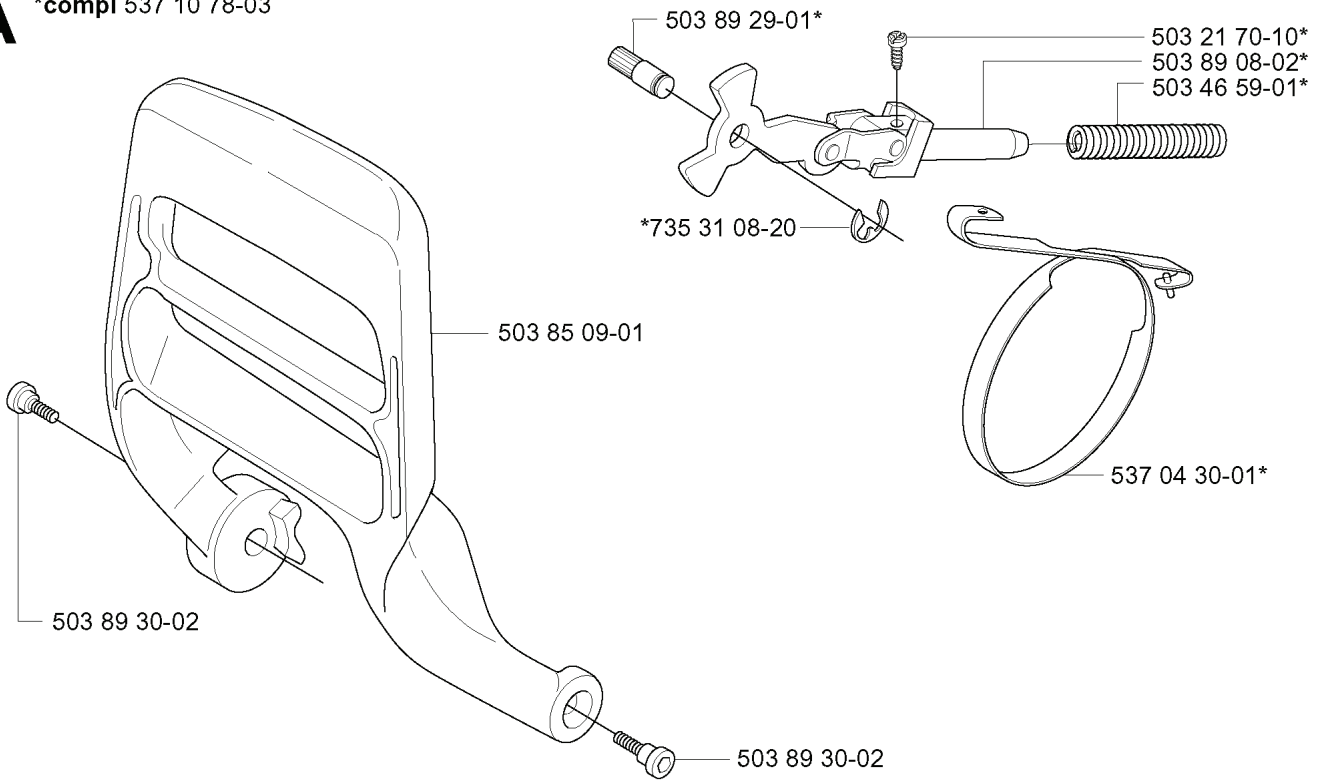

A *compl 537 10 78-03

Husqvarna