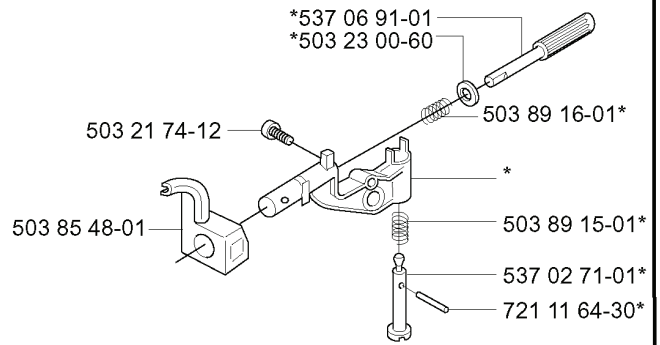

537 30 17-01 (350)

REF.	PART NO.	DESCRIPTION	REMARK	QTY.	KIT
503 85 37-01	503853701	FRONT HANDLE	340, 340E, 345E	1	
503 21 88-25	503218825	SCREW IHSCFT		3	
503 21 88-16	503218816	SCREW IHSCFT		2	
503 89 83-01	503898301	ANTIVIBRATION ELEMENT		1	
503 92 24-01	503922401	SPACER		1	
537 30 17-01	537301701	HANDLE	350	1	

B

***compl 537 10 55-01 (350)**

340, 340e, 345e

REF.	PART NO.	DESCRIPTION	REMARK	QTY.	KIT
537 35 91-01	537359101	CLUTCH SPRING		1	
537 11 05-03	537110503	CLUTCH ASSY		1	
503 87 30-72	503873072	CLUTCH DRUM ASSY	.325X7 SPUR	1	
503 89 22-02	503892202	PUMP PINION	.325X7 350	1	
503 93 18-01	503931801	PUMP PINION	.325X7 340, 340E, 345E	1	
503 25 52-01	503255201	NEEDLE BEARING		1	
503 21 74-12	503217412	SCREW IHSCT		1	
503 85 48-01	503854801	SEALING		1	
537 15 48-01	537154801	PUMP CYLINDER		1	
503 93 21-01	503932101	PUMP PISTON		1	
503 24 09-05	503240905	NEEDLE ROLLER		1	
721 11 64-30	721116430	GROOVED PIN		1	
537 02 71-01	537027101	ADJUSTER		1	
503 89 15-01	503891501	SPRING		1	
503 89 16-01	503891601	SPRING		1	
503 23 00-60	503230060	WASHER		1	
537 06 91-01	537069101	PUMP PISTON		1	
537 10 55-01	537105501	OIL PUMP	350	1	