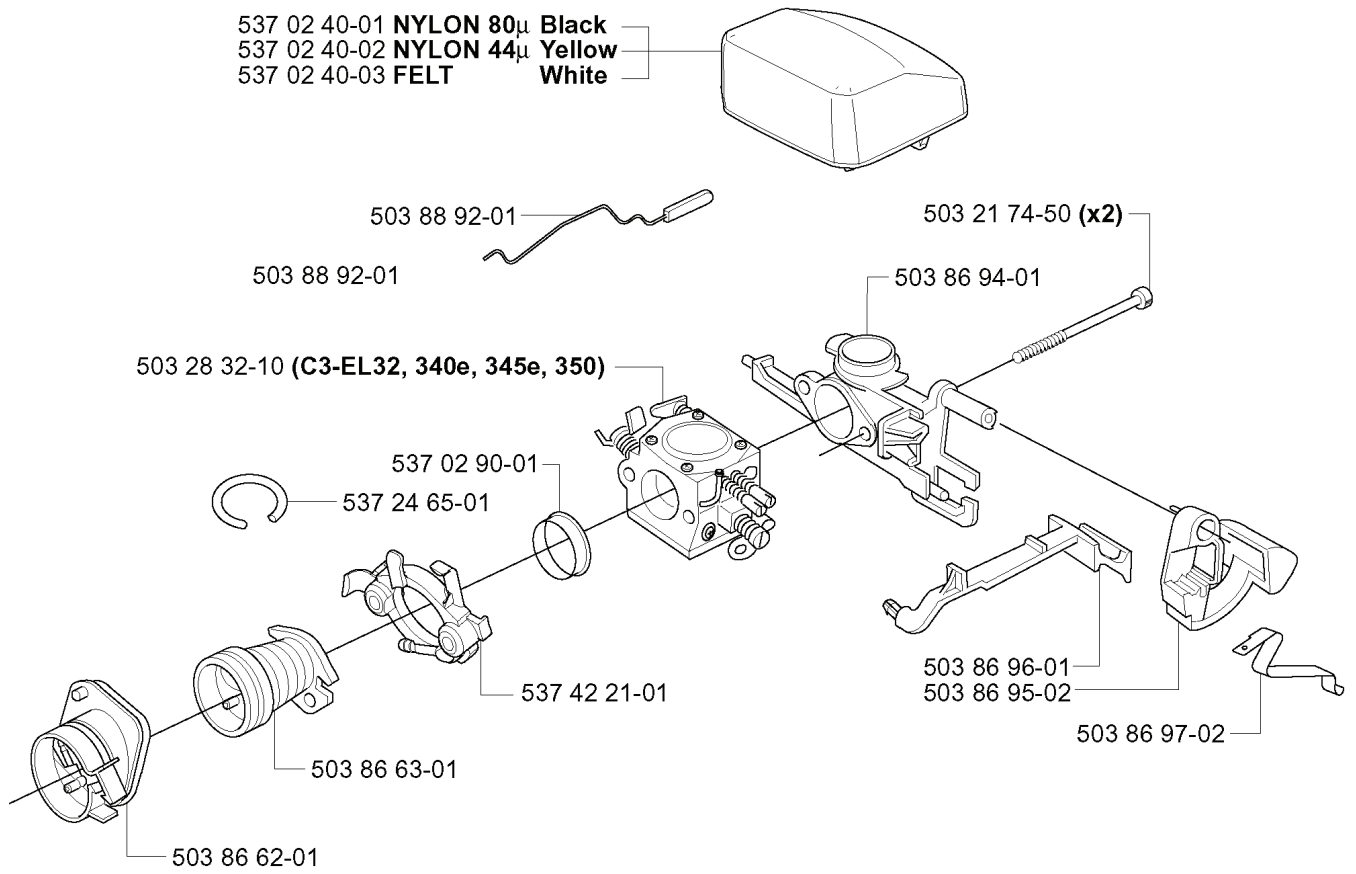

350, 20051800001-20062300000

SPARE PARTS LIST

F 340e, 345e, 350

REF.	PART NO.	DESCRIPTION	REMARK	QTY.	KIT
537 02 40-01	537024001	AIR FILTER	NYLON BLACK	1	
537 02 40-02	537024002	AIR FILTER	NYLON YELLOW	1	
537 02 40-03	537024003	AIR FILTER	FELT WHITE	1	
503 88 92-01	503889201	THROTTLE ROD		1	
503 28 32-10	503283210	CARBURETTOR	C3-EL32, 340E, 345E, 350	1	
537 02 90-01	537029001	SUPPORT RING		1	
537 24 65-01	537246501	IMPULSE HOSE		1	
503 86 63-01	503866301	BELLOWS		1	
503 86 62-01	503866201	INSULATION WALL		1	
537 42 21-01	537422101	FLANGE		1	
503 86 97-02	503869702	SPRING		1	
503 86 95-02	503869502	STOP SWITCH		1	
503 86 96-01	503869601	CHOKE CONTROL		1	
503 86 94-01	503869401	INLET BEND		1	
503 21 74-50	503217450	SCREW IH SCT		2	

K *compl 503 86 37-03

REF.	PART NO.	DESCRIPTION	REMARK	QTY.	KIT
503 86 37-03	503863703	FUEL TANK		1	
503 85 44-01	503854401	THROTTLE LOCKOUT		1	
503 85 45-01	503854501	TRIGGER		1	
537 35 95-01	537359501	TANK VENT ASSY		1	
503 57 76-02	503577602	FUEL HOSE		1	
503 44 32-01	503443201	FUEL FILTER		1	
503 21 88-25	503218825	SCREW IHSCFT		1	
503 85 41-01	503854101	ANTIVIBRATION ELEMENT		1	
537 21 52-02	537215202	TANK CAP ASSY		1	
537 21 50-01	537215001	SEALING		1	
503 57 89-01	503578901	HOLDER		1	
720 18 25-20	720182520	PARALLEL PIN		1	
503 99 86-01	503998601	RECOIL SPRING		1	

C *compl 537 42 19-01 (350)

*503 98 74-01

*503 20 34-25 (x3)

REF.	PART NO.	DESCRIPTION	REMARK	QTY.	KIT
537 42 19-01	537421901	CYLINDER COVER	350	1	
503 98 74-01	503987401	LABEL		1	
503 20 34-25	503203425	SCREW CCRPANMO		3	