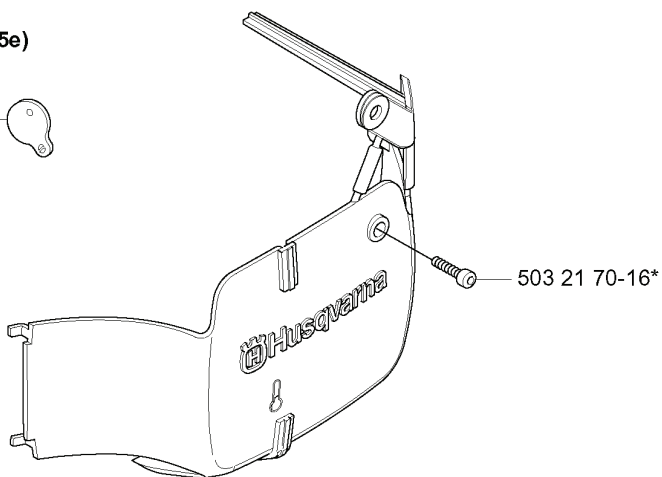

Winter kit

*compl 537 42 29-01 (340e, 345e)
Correction: 544 01 31-01