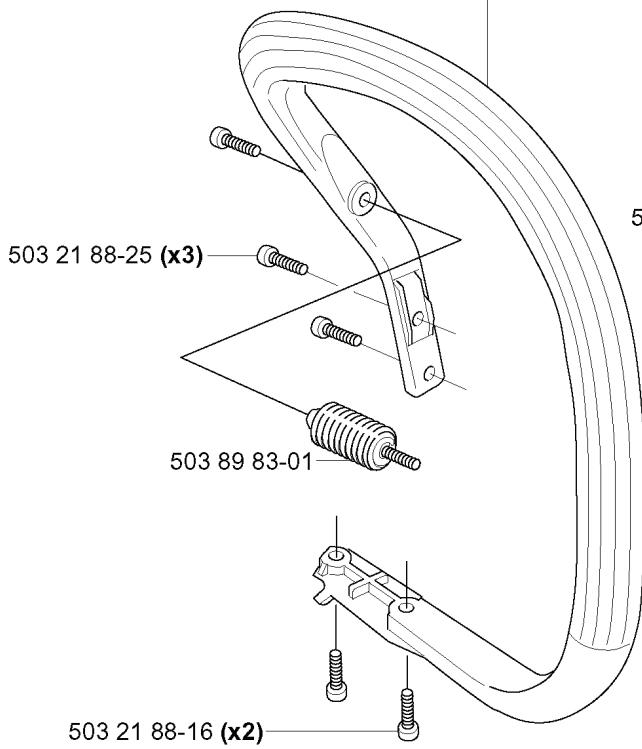

H

*compl 503 85 80-71

REF.	PART NO.	DESCRIPTION	REMARK	QTY.	KIT
503 85 80-71	503858071	CRANKSHAFT		1	
503 93 23-02	503932302	BEARING CAGE		1	
501 45 16-01	501451601	NEEDLE BEARING		1	

L

503 85 37-01 (340, 340e, 345e)

B

***compl 537 10 55-01 (350)**

340, 340e, 345e

REF.	PART NO.	DESCRIPTION	REMARK	QTY.	KIT
537 35 91-01	537359101	CLUTCH SPRING		1	
537 11 05-03	537110503	CLUTCH ASSY		1	
503 87 30-72	503873072	CLUTCH DRUM ASSY	.325X7 SPUR	1	
503 89 22-02	503892202	PUMP PINION	.325X7 350	1	
503 93 18-01	503931801	PUMP PINION	.325X7 340, 340E, 345E	1	
503 25 52-01	503255201	NEEDLE BEARING		1	
503 21 74-12	503217412	SCREW IHSCT		1	
503 85 48-01	503854801	SEALING		1	
537 15 48-01	537154801	PUMP CYLINDER		1	
503 93 21-01	503932101	PUMP PISTON		1	
503 24 09-05	503240905	NEEDLE ROLLER		1	
721 11 64-30	721116430	GROOVED PIN		1	
537 02 71-01	537027101	ADJUSTER		1	
503 89 15-01	503891501	SPRING		1	
503 89 16-01	503891601	SPRING		1	
503 23 00-60	503230060	WASHER		1	
537 06 91-01	537069101	PUMP PISTON		1	
537 10 55-01	537105501	OIL PUMP	350	1	