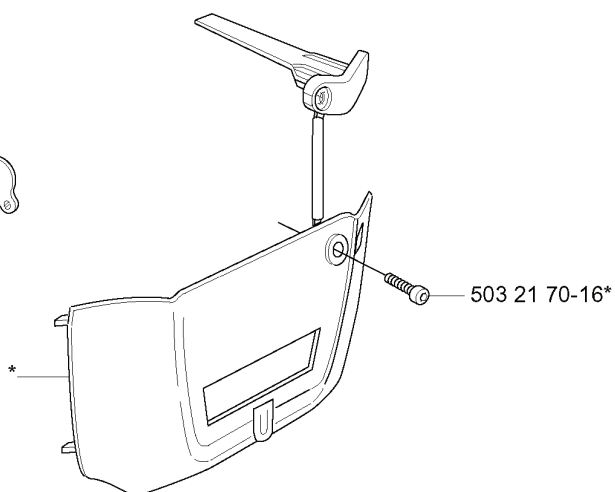

P Tillbehör
Accessories
Zubehöre
Accessoires
Accesorios

Winter kit

*compl 537 42 29-01 (340e, 345e)
Correction: 544 01 31-01

Winter kit

*compl 537 04 28-02 (340, 350)

REF.	PART NO.	DESCRIPTION	REMARK	QTY.	KIT
5440131-01	544013101	WINTER KIT	CORRECTION:	1	
5370428-02	537042802	KIT	340.350	1	
5016397-01	501639701	COVER		1	
5032170-16	503217016	SCREW CCRPANT		1	
5039106-71	503910671	KIT		1	
5016917-01	501691701	COMBINATION WRENCH		1	