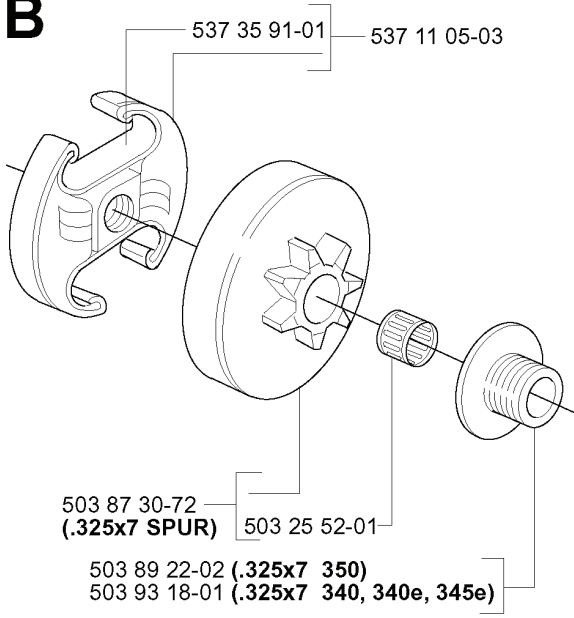

REF.	PART NO.	DESCRIPTION	REMARK	QTY.	KIT
537 25 30-02	537253002	CYLINDER ASSY	350EPA	1	
503 86 99-71	503869971	CYLINDER ASSY	350	1	
503 23 51-08	503235108	SPARK PLUG	RCJ 7Y	1	
503 66 54-01	503665401	DECOMPRESSION VALVE		1	
725 53 33-55	725533355	SCREW IHSCM		4	
503 97 13-01	503971301	HEAT DEFLECTOR		1	
537 09 98-01	537099801	HEAT DEFLECTOR	EPA	1	
503 86 25-01	503862501	GASKET		1	
503 28 90-10	503289010	PISTON RING		1	
503 28 90-11	503289011	PISTON RING	EPA	1	
737 44 10-00	737441000	SNAP RING		2	
503 89 96-71	503899671	PISTON ASSY		1	
537 22 34-02	537223402	PISTON ASSY	EPA	1	
501 45 16-01	501451601	NEEDLE BEARING		1	
503 89 44-01	503894401	GASKET		1	

H

*compl 503 85 80-71

REF.	PART NO.	DESCRIPTION	REMARK	QTY.	KIT
503 85 80-71	503858071	CRANKSHAFT		1	
503 93 23-02	503932302	BEARING CAGE		1	
501 45 16-01	501451601	NEEDLE BEARING		1	

L

503 85 37-01 (340, 340e, 345e)

B

***compl 537 10 55-01 (350)**

340, 340e, 345e

REF.	PART NO.	DESCRIPTION	REMARK	QTY.	KIT
537 35 91-01	537359101	CLUTCH SPRING		1	
537 11 05-03	537110503	CLUTCH ASSY		1	
503 87 30-72	503873072	CLUTCH DRUM ASSY	.325X7 SPUR	1	
503 89 22-02	503892202	PUMP PINION	.325X7 350	1	
503 93 18-01	503931801	PUMP PINION	.325X7 340, 340E, 345E	1	
503 25 52-01	503255201	NEEDLE BEARING		1	
503 21 74-12	503217412	SCREW IHSCT		1	
503 85 48-01	503854801	SEALING		1	
537 15 48-01	537154801	PUMP CYLINDER		1	
503 93 21-01	503932101	PUMP PISTON		1	
503 24 09-05	503240905	NEEDLE ROLLER		1	
721 11 64-30	721116430	GROOVED PIN		1	
537 02 71-01	537027101	ADJUSTER		1	
503 89 15-01	503891501	SPRING		1	
503 89 16-01	503891601	SPRING		1	
503 23 00-60	503230060	WASHER		1	
537 06 91-01	537069101	PUMP PISTON		1	
537 10 55-01	537105501	OIL PUMP	350	1	