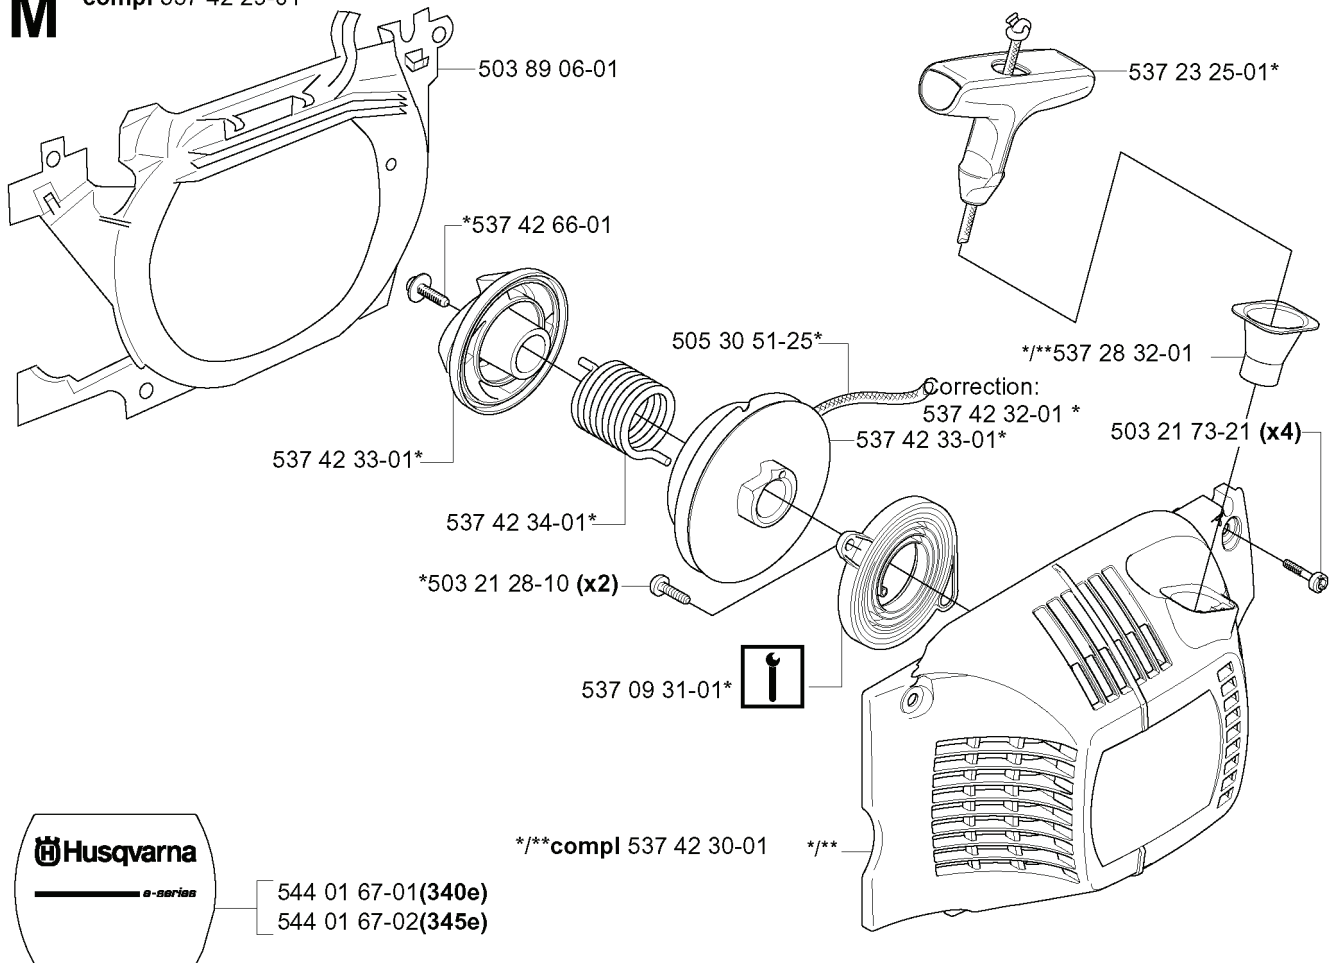

M *compl 537 42 29-01