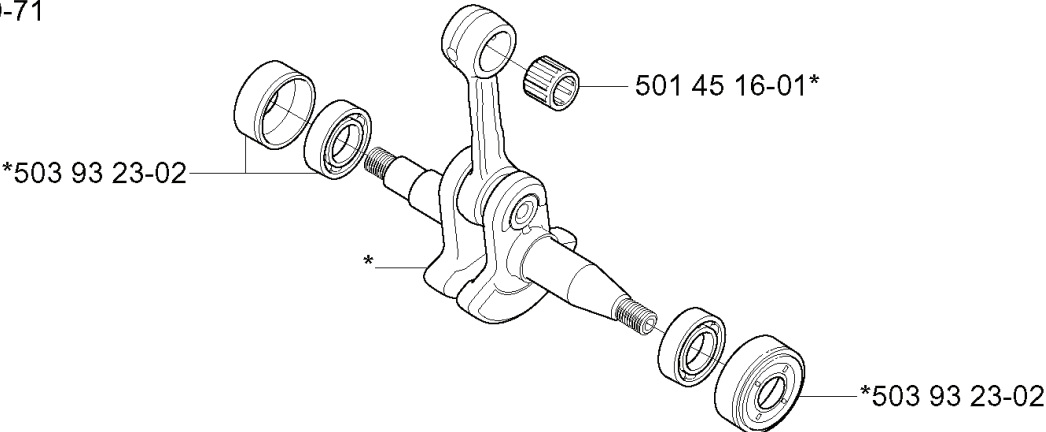

H

*compl 503 85 80-71