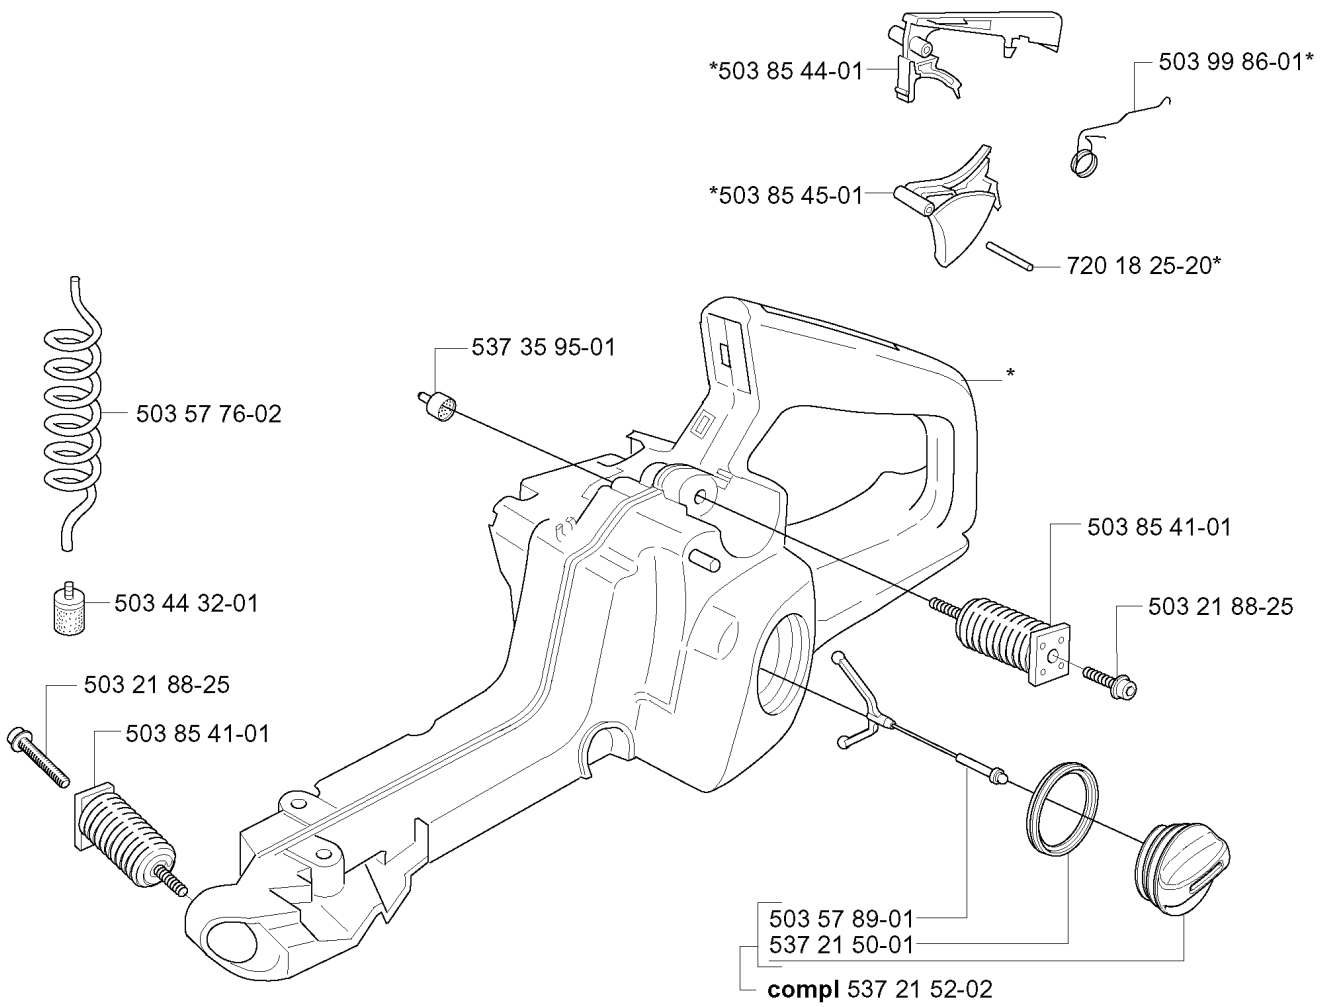

350, 20051800001-20062300000

SPARE PARTS LIST

F 340e, 345e, 350

REF.	PART NO.	DESCRIPTION	REMARK	QTY.	KIT
537 02 40-01	537024001	AIR FILTER	NYLON BLACK	1	
537 02 40-02	537024002	AIR FILTER	NYLON YELLOW	1	
537 02 40-03	537024003	AIR FILTER	FELT WHITE	1	
503 88 92-01	503889201	THROTTLE ROD		1	
503 28 32-10	503283210	CARBURETTOR	C3-EL32, 340E, 345E, 350	1	
537 02 90-01	537029001	SUPPORT RING		1	
537 24 65-01	537246501	IMPULSE HOSE		1	
503 86 63-01	503866301	BELLOWS		1	
503 86 62-01	503866201	INSULATION WALL		1	
537 42 21-01	537422101	FLANGE		1	
503 86 97-02	503869702	SPRING		1	
503 86 95-02	503869502	STOP SWITCH		1	
503 86 96-01	503869601	CHOKE CONTROL		1	
503 86 94-01	503869401	INLET BEND		1	
503 21 74-50	503217450	SCREW IH SCT		2	

K *compl 503 86 37-03

REF.	PART NO.	DESCRIPTION	REMARK	QTY.	KIT
503 86 37-03	503863703	FUEL TANK		1	
503 85 44-01	503854401	THROTTLE LOCKOUT		1	
503 85 45-01	503854501	TRIGGER		1	
537 35 95-01	537359501	TANK VENT ASSY		1	
503 57 76-02	503577602	FUEL HOSE		1	
503 44 32-01	503443201	FUEL FILTER		1	
503 21 88-25	503218825	SCREW IHSCFT		1	
503 85 41-01	503854101	ANTIVIBRATION ELEMENT		1	
537 21 52-02	537215202	TANK CAP ASSY		1	
537 21 50-01	537215001	SEALING		1	
503 57 89-01	503578901	HOLDER		1	
720 18 25-20	720182520	PARALLEL PIN		1	
503 99 86-01	503998601	RECOIL SPRING		1	