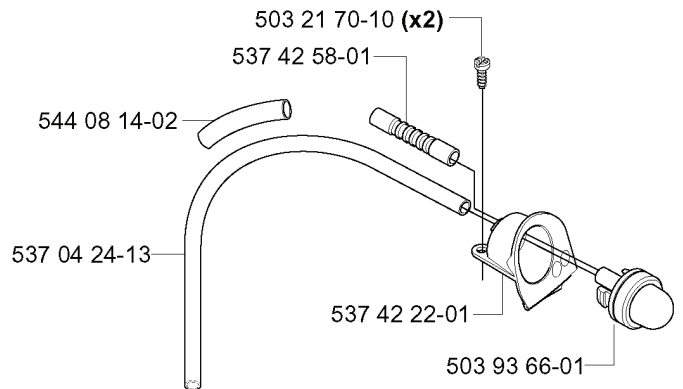

J

*compl 537 17 20-03

503 21 75-20 (x2)
503 90 59-01

*503 87 54-01 (x2)

*537 04 03-01