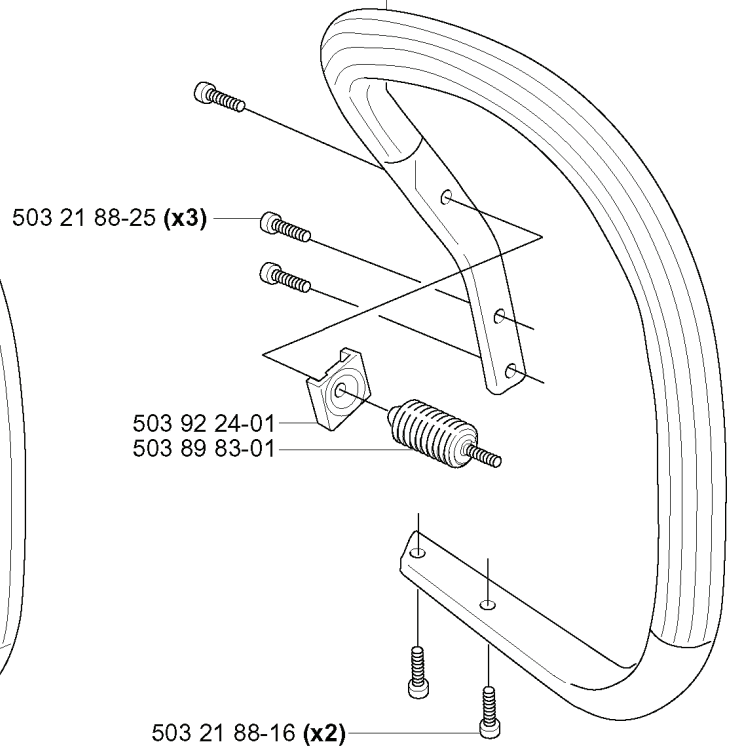

H

*compl 503 85 80-71

REF.	PART NO.	DESCRIPTION	REMARK	QTY.	KIT
503 85 80-71	503858071	CRANKSHAFT		1	
503 93 23-02	503932302	BEARING CAGE		1	
501 45 16-01	501451601	NEEDLE BEARING		1	

L

503 85 37-01 (340, 340e, 345e)

537 30 17-01 (350)

REF.	PART NO.	DESCRIPTION	REMARK	QTY.	KIT
503 85 37-01	503853701	FRONT HANDLE	340, 340E, 345E	1	
503 21 88-25	503218825	SCREW IHSCFT		3	
503 21 88-16	503218816	SCREW IHSCFT		2	
503 89 83-01	503898301	ANTIVIBRATION ELEMENT		1	
503 92 24-01	503922401	SPACER		1	
537 30 17-01	537301701	HANDLE	350	1	

B

***compl 537 10 55-01 (350)**

340, 340e, 345e

REF.	PART NO.	DESCRIPTION	REMARK	QTY.	KIT
537 35 91-01	537359101	CLUTCH SPRING		1	
537 11 05-03	537110503	CLUTCH ASSY		1	
503 87 30-72	503873072	CLUTCH DRUM ASSY	.325X7 SPUR	1	
503 89 22-02	503892202	PUMP PINION	.325X7 350	1	
503 93 18-01	503931801	PUMP PINION	.325X7 340, 340E, 345E	1	
503 25 52-01	503255201	NEEDLE BEARING		1	
503 21 74-12	503217412	SCREW IHSCT		1	
503 85 48-01	503854801	SEALING		1	
537 15 48-01	537154801	PUMP CYLINDER		1	
503 93 21-01	503932101	PUMP PISTON		1	
503 24 09-05	503240905	NEEDLE ROLLER		1	
721 11 64-30	721116430	GROOVED PIN		1	
537 02 71-01	537027101	ADJUSTER		1	
503 89 15-01	503891501	SPRING		1	
503 89 16-01	503891601	SPRING		1	
503 23 00-60	503230060	WASHER		1	
537 06 91-01	537069101	PUMP PISTON		1	
537 10 55-01	537105501	OIL PUMP	350	1	