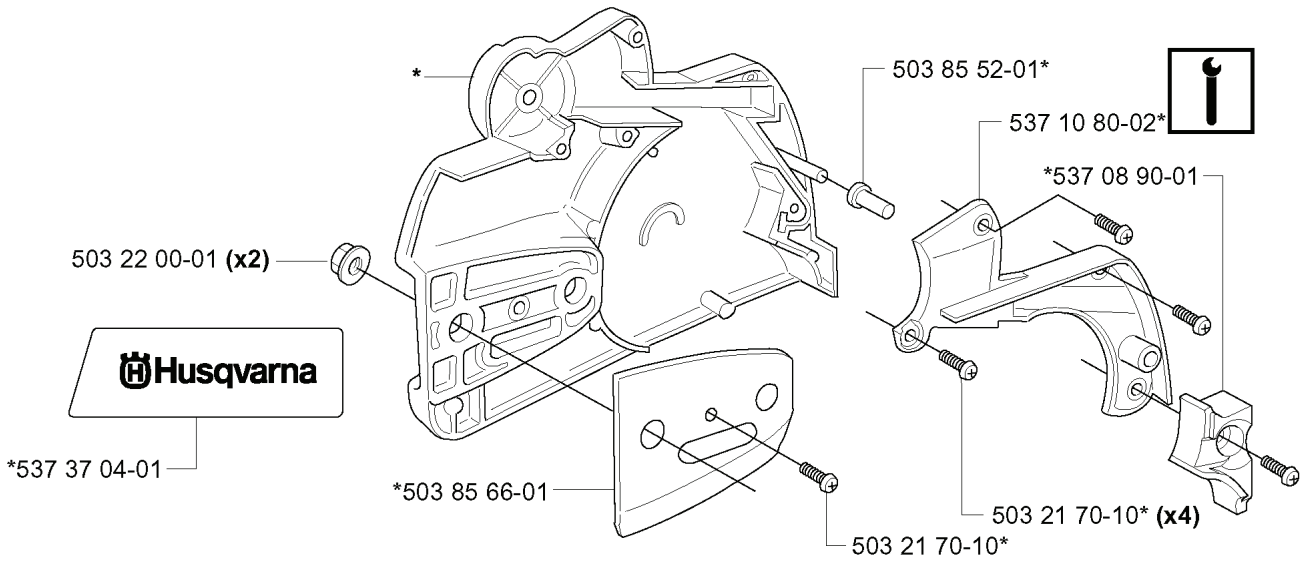

A *compl 537 10 78-03

Husqvarna