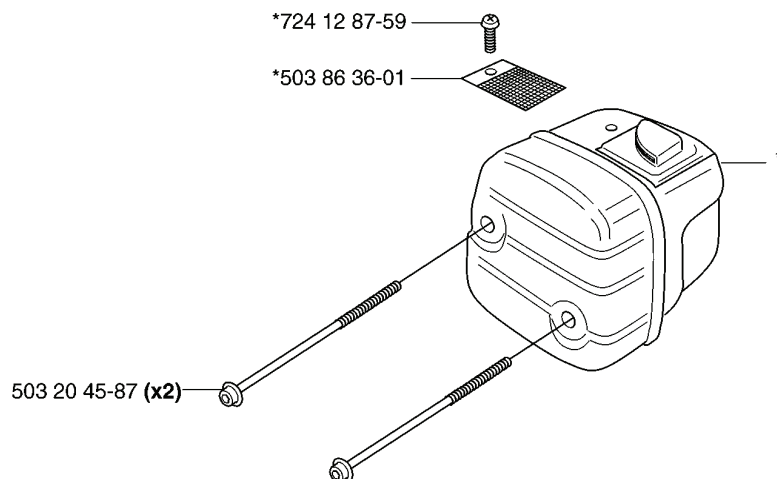

F *compl 503 86 28-03 (DF) 340, 340e, 345, 350