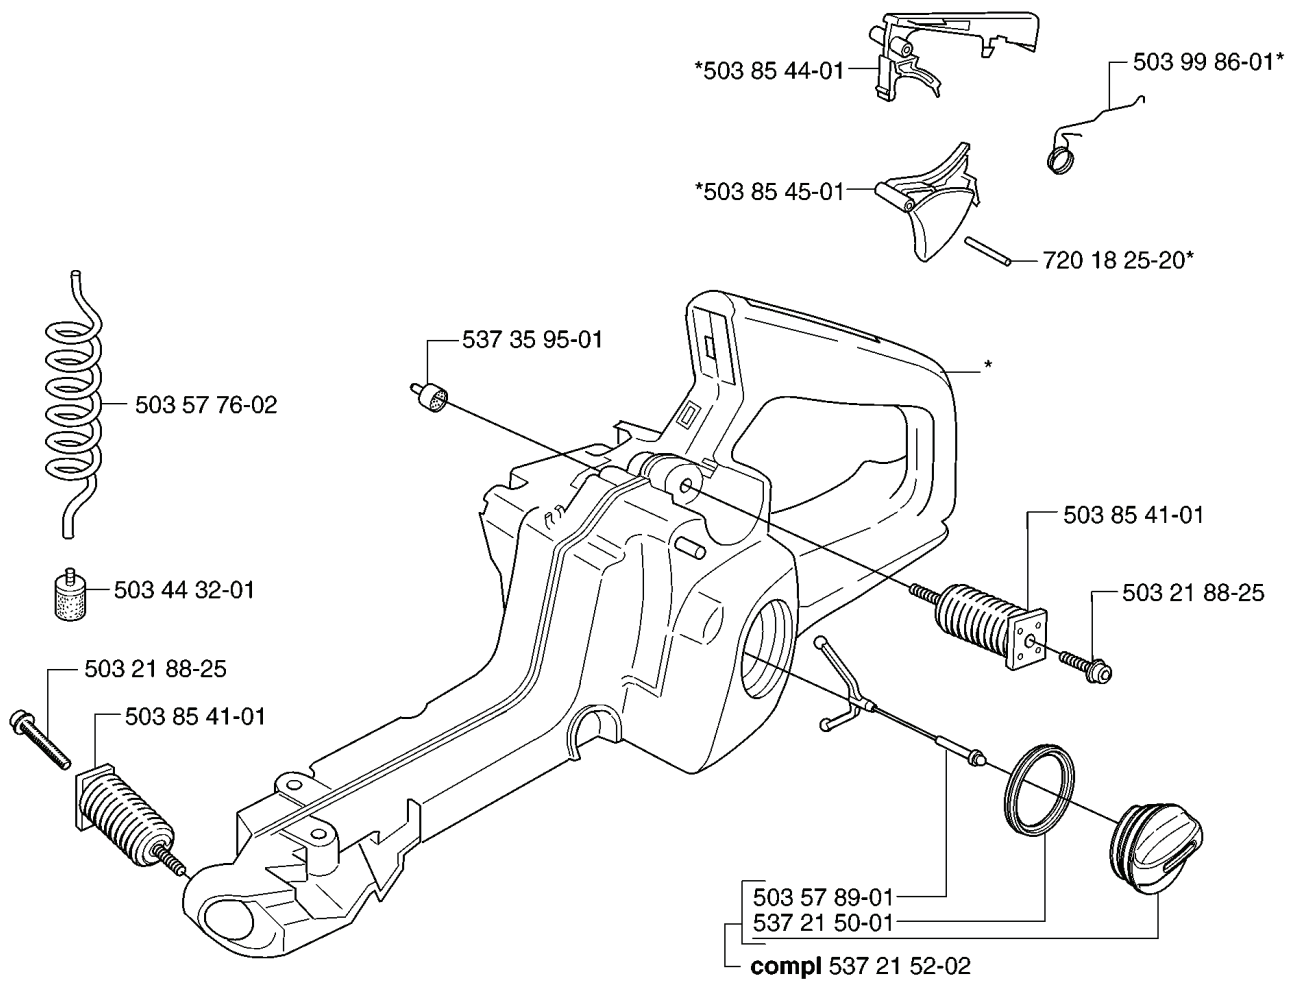

*compl 503 86 37-03