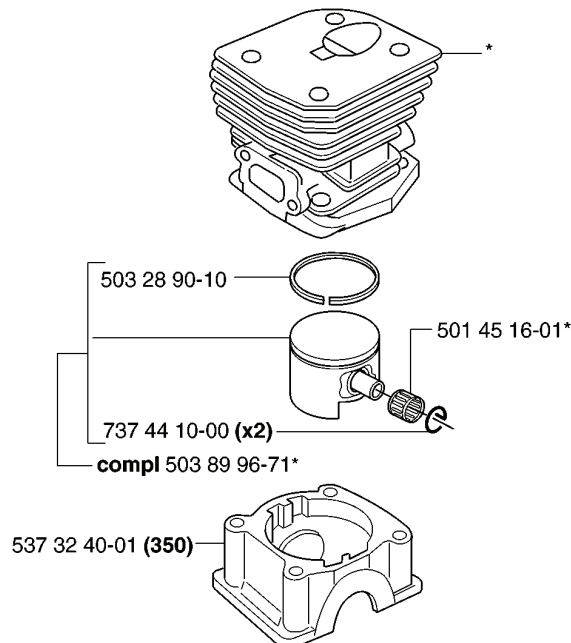

Up to 010604200 (340)
 Up to 010602850 (345)
 Up to 010702450 (350)

Up to 052299999 (345)

Up to 000601101 (340, 345)

Up to 030103001
 Only EPA (350)

*compl 503 89 99-71 (350)

REF.	PART NO.	DESCRIPTION	REMARK	QTY.	KIT
503 87 63-01	503876301	STARTER PULLEY		1	
503 85 99-01	503859901	RECOIL SPRING		1	
503 89 99-71	503899971	CYLINDER ASSY		1	
503 28 90-10	503289010	PISTON RING		1	
737 44 10-00	737441000	SNAP RING		2	
503 89 96-71	503899671	PISTON ASSY		1	
537 32 40-01	537324001	BEARING COVER		1	
501 45 16-01	501451601	NEEDLE BEARING		1	
503 92 60-01	503926001	COVER PLATE		2	
537 37 05-02	537370502	LABEL		1	

B *compl 544 21 72-01 345e

REF.	PART NO.	DESCRIPTION	REMARK	QTY.	KIT
544 21 72-01	544217201	CLUTCH COVER ASSY		1	
537 39 26-01	537392601	HEAT PROTECTOR		1	
537 34 72-01	537347201	GEAR ASSY		1	
503 89 29-01	503892901	PIN		1	
544 35 75-01	544357501	LABEL		1	
537 34 19-01	537341901	CLUTCH COVER		1	
537 01 74-01	537017401	BEARING SLEEVE		1	
537 34 76-01	537347601	COVER		1	
503 21 70-01	503217001	SCREW CCRPANT		9	
544 25 05-01	544250501	WEAR PLATE		1	
537 39 29-01	537392901	SCREW		1	
544 08 30-01	544083001	WEAR PROTECTION		1	
544 08 29-01	544082901	COVER LID		1	
503 85 52-01	503855201	GUIDE BUSHING		1	
537 04 30-01	537043001	BRAKE BAND ASSY		1	
735 31 08-20	735310820	E-CLIP		1	
503 46 59-01	503465901	BRAKE SPRING		1	
503 89 08-02	503890802	KNEE JOINT ASSY		1	
503 21 70-10	503217010	SCREW CCRPANT		1	
537 34 78-01	537347801	KNOB		1	