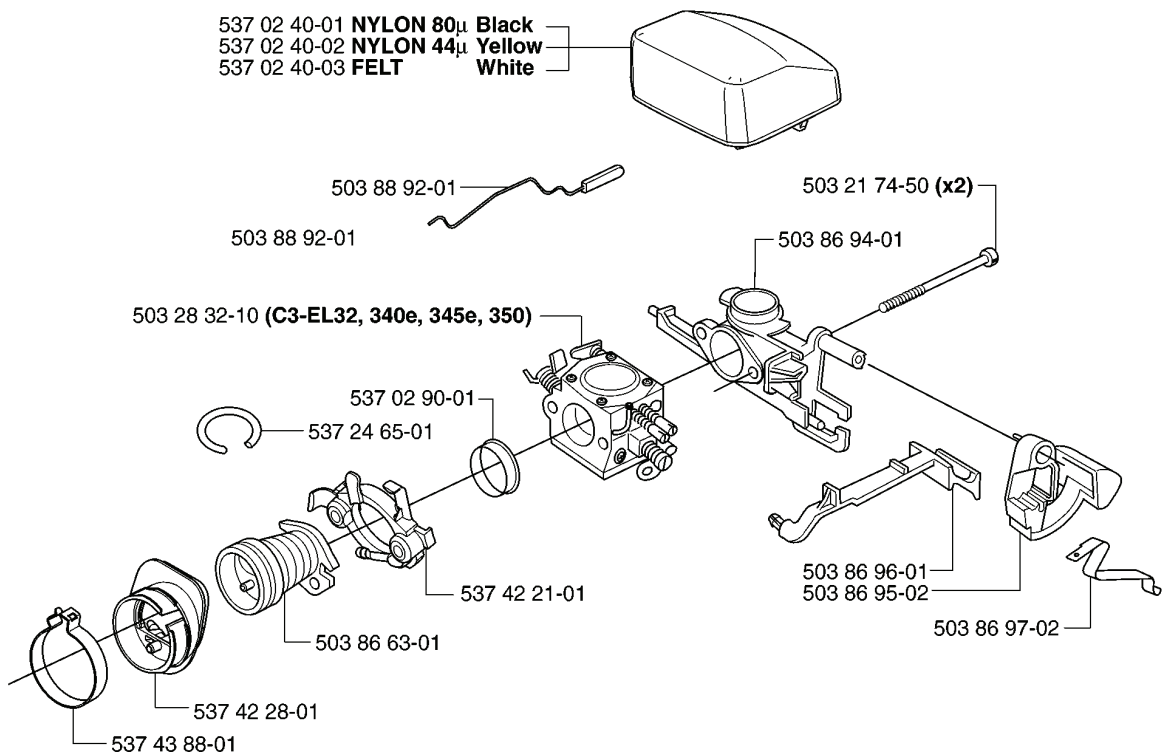

350, 20062300001-20070100000

SPARE PARTS LIST

G 340

537 02 40-01 **NYLON 80 μ** Black
537 02 40-02 **NYLON 44 μ** Yellow
537 02 40-03 **FELT** White

G 340e, 345e, 350

537 02 40-01 **NYLON 80 μ** Black
537 02 40-02 **NYLON 44 μ** Yellow
537 02 40-03 **FELT** White

REF.	PART NO.	DESCRIPTION	REMARK	QTY.	KIT
503 88 92-01	503889201	THRITTLE ROD		1	
503 28 32-08	503283208	CARBURETTOR		1	
537 24 65-01	537246501	IMPULSE HOSE		1	
503 86 63-01	503866301	BELLOWS		1	
537 42 28-01	537422801	INSULATION WALL		1	
503 86 64-02	503866402	FLANGE		1	
503 86 97-02	503869702	SPRING		1	
537 02 40-01	537024001	AIR FILTER		1	
537 02 40-02	537024002	AIR FILTER		1	
537 02 40-03	537024003	AIR FILTER		1	
503 28 32-10	503283210	CARBURETTOR		1	
537 02 90-01	537029001	SUPPORT RING		1	
537 42 21-01	537422101	FLANGE		1	
537 43 88-01	537438801	CLIP		1	
503 86 95-02	503869502	STOP SWITCH		1	
503 86 96-01	503869601	CHOKE CONTROL		1	
503 86 94-01	503869401	INLET BEND		1	
503 21 74-50	503217450	SCREW IHST		2	