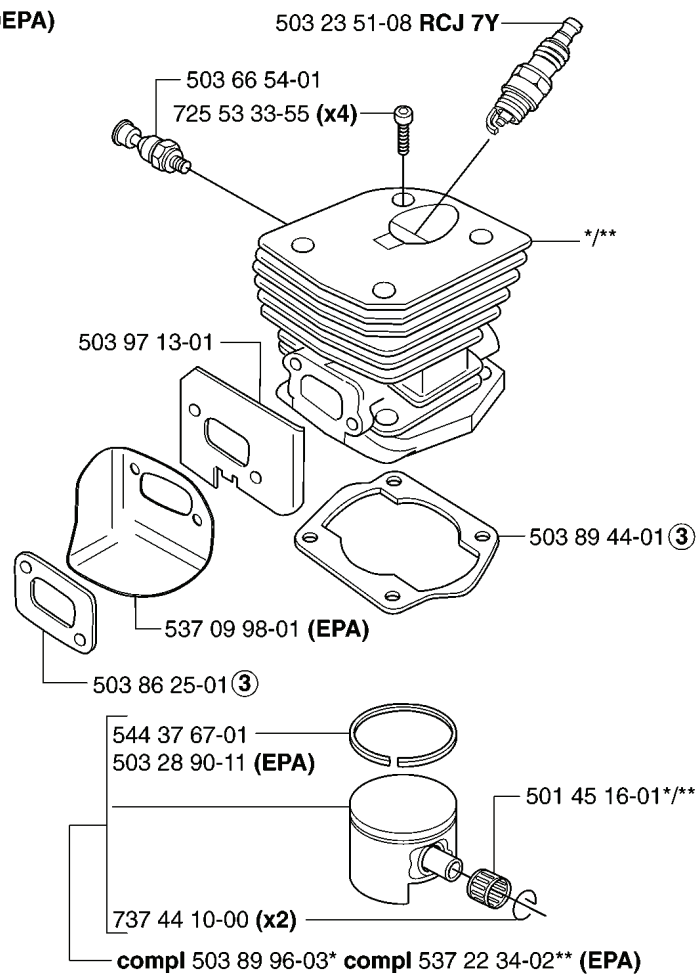

J

***compl 503 85 80-71**

REF.	PART NO.	DESCRIPTION	REMARK	QTY.	KIT
503 85 80-71	503858071	CRANKSHAFT		1	
503 93 23-02	503932302	BEARING CAGE		1	
501 45 16-01	501451601	NEEDLE BEARING		1	

H

****compl 537 25 30-02 (350EPA)**
***compl 503 86 99-03 (350)**

REF.	PART NO.	DESCRIPTION	REMARK	QTY.	KIT
503 87 00-76	503870076	CYLINDER ASSY		1	
503 87 02-76	503870276	CYLINDER ASSY		1	
503 23 51-08	503235108	SPARK PLUG		1	
503 55 22-01	503552201	PLUG		1	
503 97 13-01	503971301	HEAT DEFLECTOR		1	
503 86 25-01	503862501	GASKET		1	
503 28 90-03	503289003	PISTON RING		1	
544 26 55-01	544265501	PISTON RING		1	
737 44 10-00	737441000	SNAP RING		2	
503 87 01-02	503870102	PISTON ASSY		1	
503 90 73-71	503907371	PISTON ASSY		1	
503 20 05-32	503200532	SCREW IHSCM		4	
501 45 16-01	501451601	NEEDLE BEARING		1	
503 92 60-02	503926002	COVER PLATE		2	
537 25 30-02	537253002	CYLINDER ASSY		1	
503 86 99-03	503869903	CYLINDER ASSY		1	
503 66 54-01	503665401	DECOMPRESSION VALVE		1	
725 53 33-55	725533355	SCREW IHSCM		4	
537 09 98-01	537099801	HEAT DEFLECTOR		1	
544 37 67-01	544376701	PISTON RING		1	
503 28 90-11	503289011	PISTON RING		1	
503 89 96-03	503899603	PISTON ASSY		1	
537 22 34-02	537223402	PISTON ASSY		1	
503 89 44-01	503894401	GASKET		1	