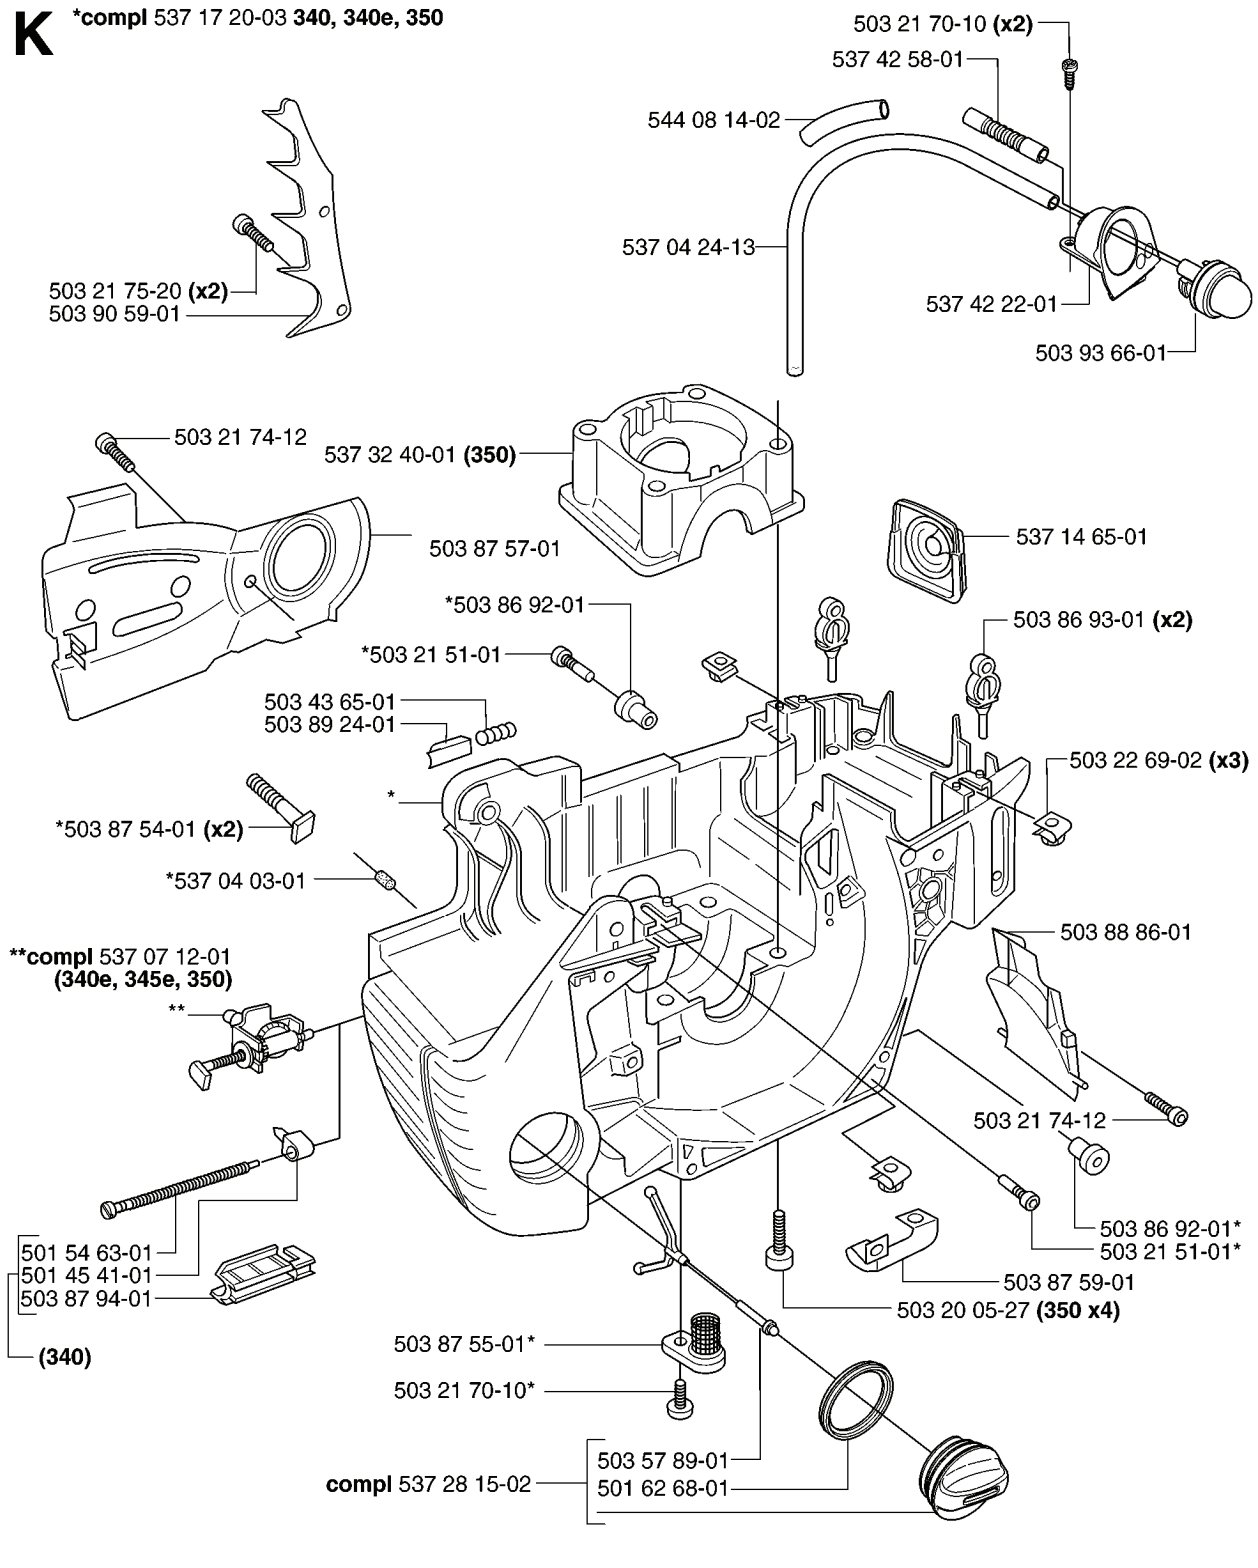

REF.	PART NO.	DESCRIPTION	REMARK	QTY.	KIT
503 48 05- 01	503480501	SCREW		4	

D *compl 503 91 05-01 (340)

D *compl 537 42 20-01 (340e, 345e)

D *compl 537 42 19-01 (350)

REF.	PART NO.	DESCRIPTION	REMARK	QTY.	KIT
5039105-01	503910501	CYLINDER COVER ASSY		1	
5039874-01	503987401	LABEL		1	
5374220-01	537422001	CYLINDER COVER		1	
5374219-01	537421901	CYLINDER COVER		1	
5032034-25	503203425	SCREW CCRPANMO		3	

REF.	PART NO.	DESCRIPTION	REMARK	QTY.	KIT
503 89 30-02	503893002	SCREW		1	
503 85 09-01	503850901	HAND GUARD		1	

K

*compl 537 17 20-03 340, 340e, 350

REF.	PART NO.	DESCRIPTION	REMARK	QTY.	KIT
537 17 20-03	537172003	CRANKCASE ASSY		1	
503 21 75-20	503217520	SCREW IHSCFT		2	
503 90 59-01	503905901	SPIKE		1	
537 32 40-01	537324001	BEARING COVER		1	
503 87 57-01	503875701	CHAIN GUIDE PLATE		1	
503 21 51-01	503215101	SCREW IHSCFT		1	
503 43 65-01	503436501	POSITION SPRING		1	
503 89 24-01	503892401	LOCK		1	
503 87 54-01	503875401	BAR BOLT		2	
537 04 03-01	537040301	VALVE		1	
537 07 12-01	537071201	CHAIN TENSIONER		1	
501 54 63-01	501546301	SCREW		1	
501 45 41-01	501454101	NUT		1	
503 87 94-01	503879401	RETAINER		1	
503 87 55-01	503875501	OIL SCREEN		1	
537 28 15-02	537281502	TANK CAP ASSY		1	
501 62 68-01	501626801	GASKET		1	
503 57 89-01	503578901	HOLDER		1	
503 20 05-27	503200527	SCREW IHSCM		1	
503 87 59-01	503875901	GROUND PLATE		1	
503 86 92-01	503869201	BUSHING		1	
503 21 74-12	503217412	SCREW IHSCFT		1	
503 88 86-01	503888601	AIR NOZZLE		1	
503 22 69-02	503226902	NUT		3	
503 86 93-01	503869301	SUPPORT		2	
537 14 65-01	537146501	BELLOWS		1	
503 93 66-01	503936601	PURGE		1	
537 42 22-01	537422201	BRACKET		1	
537 04 24-13	537042413	FUEL HOSE		1	
544 08 14-02	544081402	PROTECTIVE HOSE		1	
537 42 58-01	537425801	SUCTION HOSE		1	
503 21 70-10	503217010	SCREW CCRPANT		2	