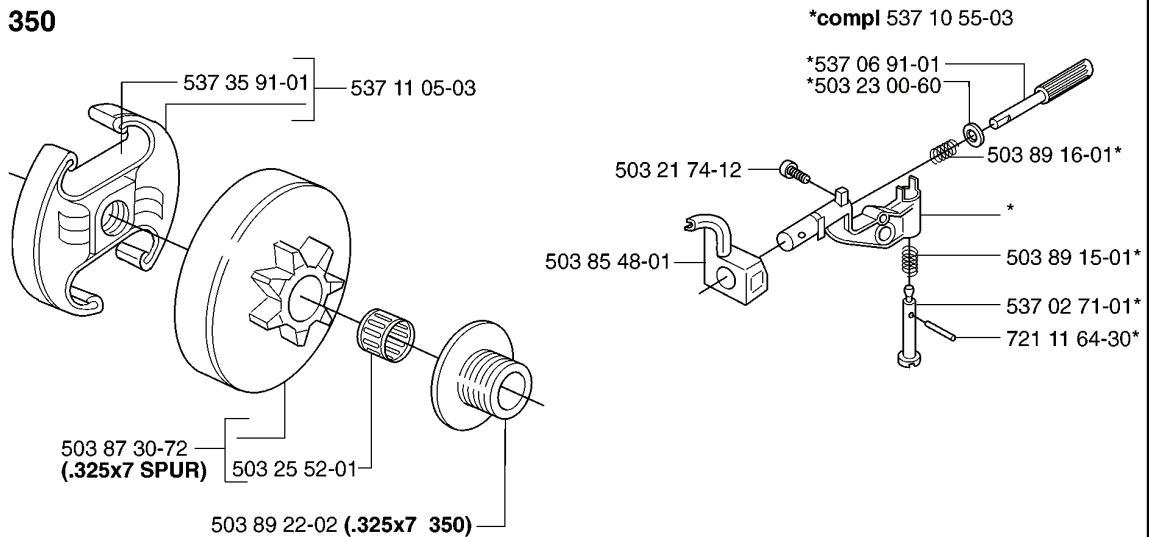

E

REF.	PART NO.	DESCRIPTION	REMARK	QTY.	KIT
5014854-02	501485402	SPARK PLUG CAP		1	
5440470-01	544047001	IGNITION MODULE		1	
5441719-01	544171901	IGNITION MODULE		1	
5032155-25	503215525	SCREW IHSCT		2	
5038243-01	503824301	FLYWHEEL		1	
5037905-02	503790502	RIVET		2	
5038950-01	503895001	STARTER PAWL		2	
5037832-01	503783201	SPRING		2	
5032204-01	503220401	NUT		1	
5038987-03	503898703	WIRING ASSY		1	

REF.	PART NO.	DESCRIPTION	REMARK	QTY.	KIT
537 10 78-03	537107803	CHAIN BRAKE		1	
537 37 04-01	537370401	LABEL		1	
503 22 00-01	503220001	HEXAGON NUT		2	
503 85 66-01	503856601	COVER PLATE		1	
735 31 08-20	735310820	E-CLIP		1	
503 89 29-01	503892901	PIN		1	
503 21 70-10	503217010	SCREW CCRPANT		1	
503 89 08-02	503890802	KNEE JOINT ASSY		1	
503 46 59-01	503465901	BRAKE SPRING		1	
537 04 30-01	537043001	BRAKE BAND ASSY		1	
503 85 52-01	503855201	GUIDE BUSHING		1	
537 10 80-02	537108002	HUB CAP		1	
537 08 90-01	537089001	WEAR PROTECTION		1	

C 340, 340e

C 345e

C 350

REF.	PART NO.	DESCRIPTION	REMARK	QTY.	KIT
537 35 91-01	537359101	CLUTCH SPRING		1	
503 87 30-72	503873072	CLUTCH DRUM ASSY		1	
503 25 52-01	503255201	NEEDLE BEARING		1	
537 15 48-01	537154801	PUMP CYLINDER		1	
503 93 21-01	503932101	PUMP PISTON		1	
537 11 05-03	537110503	CLUTCH ASSY		1	
503 93 18-01	503931801	PUMP PINION		1	
537 40 54-01	537405401	SEALING		1	
503 24 09-05	503240905	NEEDLE ROLLER		1	
537 41 32-01	537413201	OIL PRESSURE HOSE		1	
503 89 22-02	503892202	PUMP PINION		1	
503 85 48-01	503854801	SEALING		1	
503 21 74-12	503217412	SCREW IHSCT		1	
721 11 64-30	721116430	GROOVED PIN		1	
537 02 71-01	537027101	ADJUSTER		1	
503 89 15-01	503891501	SPRING		1	
503 89 16-01	503891601	SPRING		1	
503 23 00-60	503230060	WASHER		1	
537 06 91-01	537069101	PUMP PISTON		1	
537 10 55-03	537105503	OIL PUMP		1	