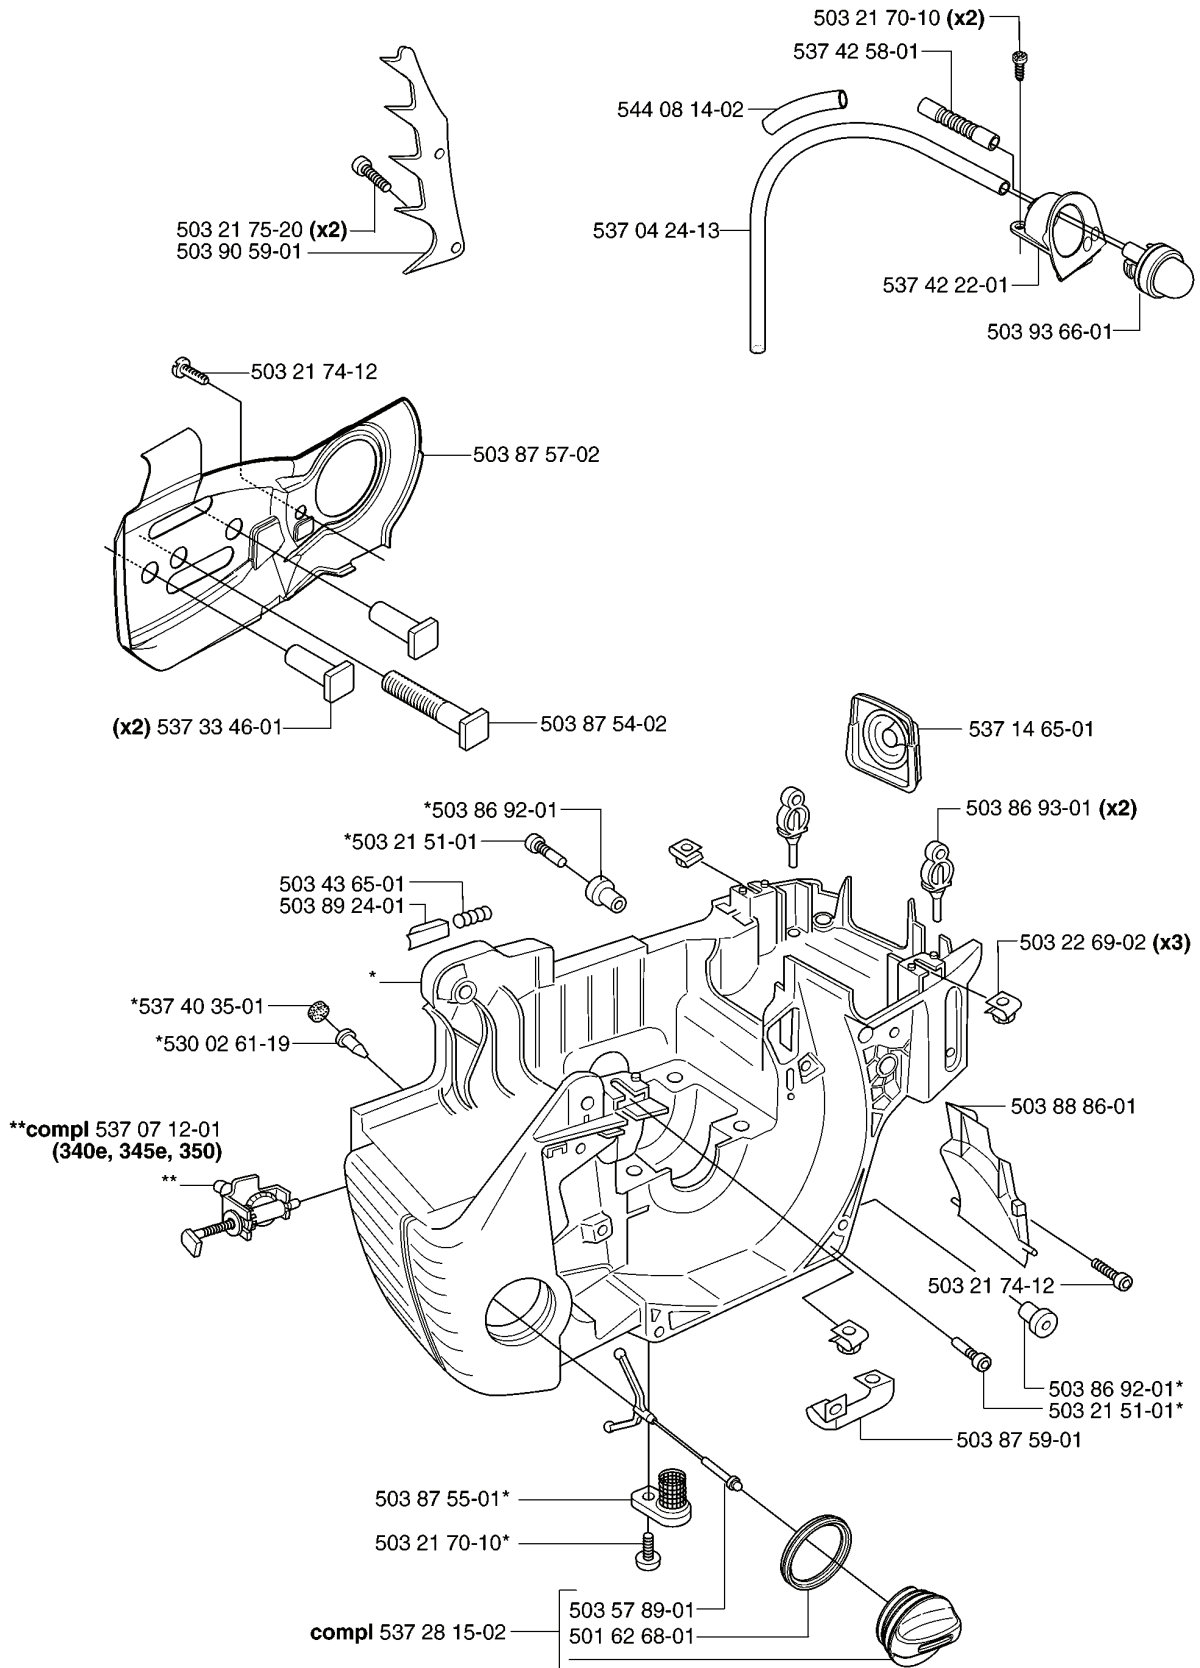

K *compl 544 33 46-01 345e