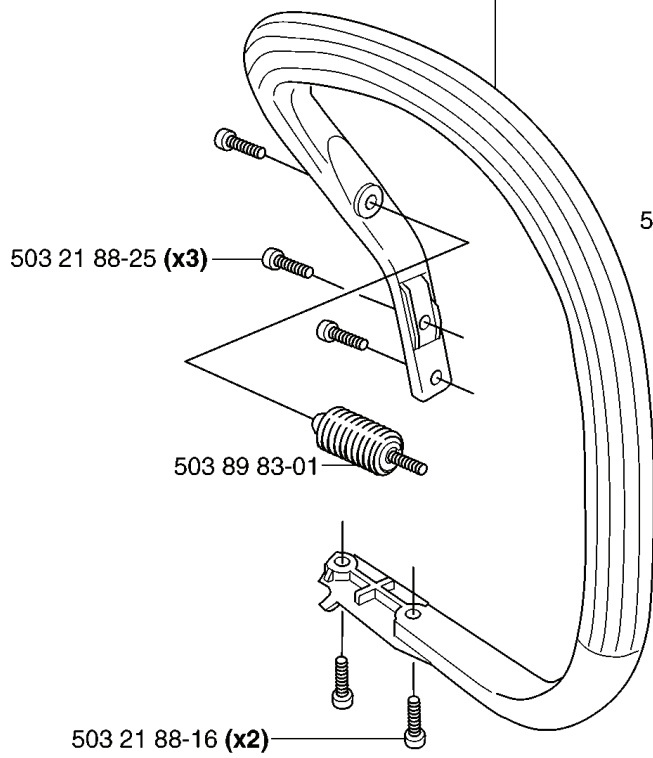

M 503 85 37-01 (340, 340e, 345e)