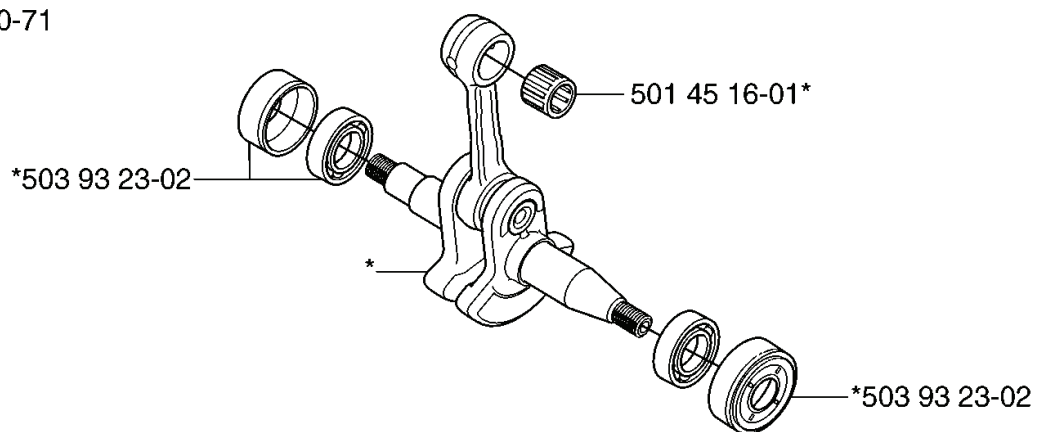

REF.	PART NO.	DESCRIPTION	REMARK	QTY.	KIT
503 89 30-02	503893002	SCREW		1	
503 85 09-01	503850901	HAND GUARD		1	

K

*compl 537 17 20-03 340, 340e, 350

REF.	PART NO.	DESCRIPTION	REMARK	QTY.	KIT
537 17 20-03	537172003	CRANKCASE ASSY		1	
503 21 75-20	503217520	SCREW IHSCFT		2	
503 90 59-01	503905901	SPIKE		1	
537 32 40-01	537324001	BEARING COVER		1	
503 87 57-01	503875701	CHAIN GUIDE PLATE		1	
503 21 51-01	503215101	SCREW IHSCFT		1	
503 43 65-01	503436501	POSITION SPRING		1	
503 89 24-01	503892401	LOCK		1	
503 87 54-01	503875401	BAR BOLT		2	
537 04 03-01	537040301	VALVE		1	
537 07 12-01	537071201	CHAIN TENSIONER		1	
501 54 63-01	501546301	SCREW		1	
501 45 41-01	501454101	NUT		1	
503 87 94-01	503879401	RETAINER		1	
503 87 55-01	503875501	OIL SCREEN		1	
537 28 15-02	537281502	TANK CAP ASSY		1	
501 62 68-01	501626801	GASKET		1	
503 57 89-01	503578901	HOLDER		1	
503 20 05-27	503200527	SCREW IHSCM		1	
503 87 59-01	503875901	GROUND PLATE		1	
503 86 92-01	503869201	BUSHING		1	
503 21 74-12	503217412	SCREW IHSCFT		1	
503 88 86-01	503888601	AIR NOZZLE		1	
503 22 69-02	503226902	NUT		3	
503 86 93-01	503869301	SUPPORT		2	
537 14 65-01	537146501	BELLOWS		1	
503 93 66-01	503936601	PURGE		1	
537 42 22-01	537422201	BRACKET		1	
537 04 24-13	537042413	FUEL HOSE		1	
544 08 14-02	544081402	PROTECTIVE HOSE		1	
537 42 58-01	537425801	SUCTION HOSE		1	
503 21 70-10	503217010	SCREW CCRPANT		2	

J

***compl 503 85 80-71**

REF.	PART NO.	DESCRIPTION	REMARK	QTY.	KIT
503 85 80-71	503858071	CRANKSHAFT		1	
503 93 23-02	503932302	BEARING CAGE		1	
501 45 16-01	501451601	NEEDLE BEARING		1	

H

****compl 537 25 30-02 (350EPA)**
***compl 503 86 99-03 (350)**