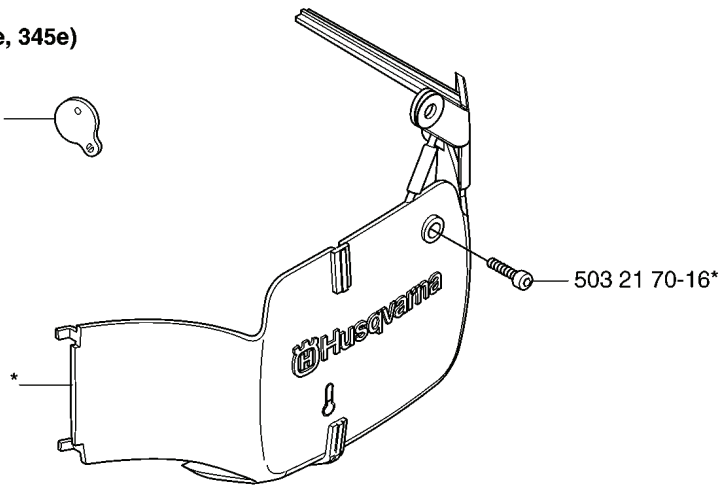

Winter kit

*compl 537 42 29-01 (340e, 345e)
Correction 544 01 31-01