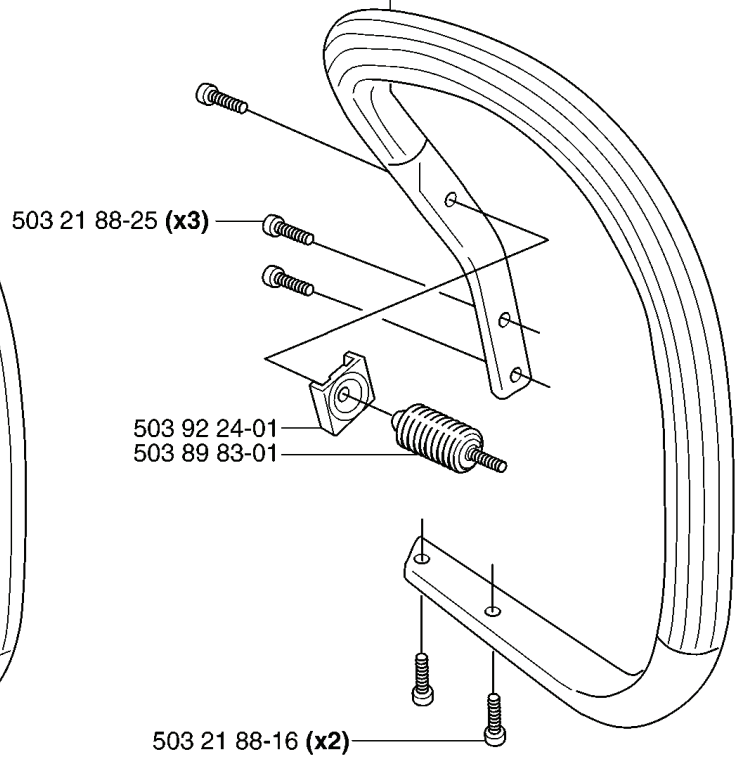

537 30 17-01 (350)