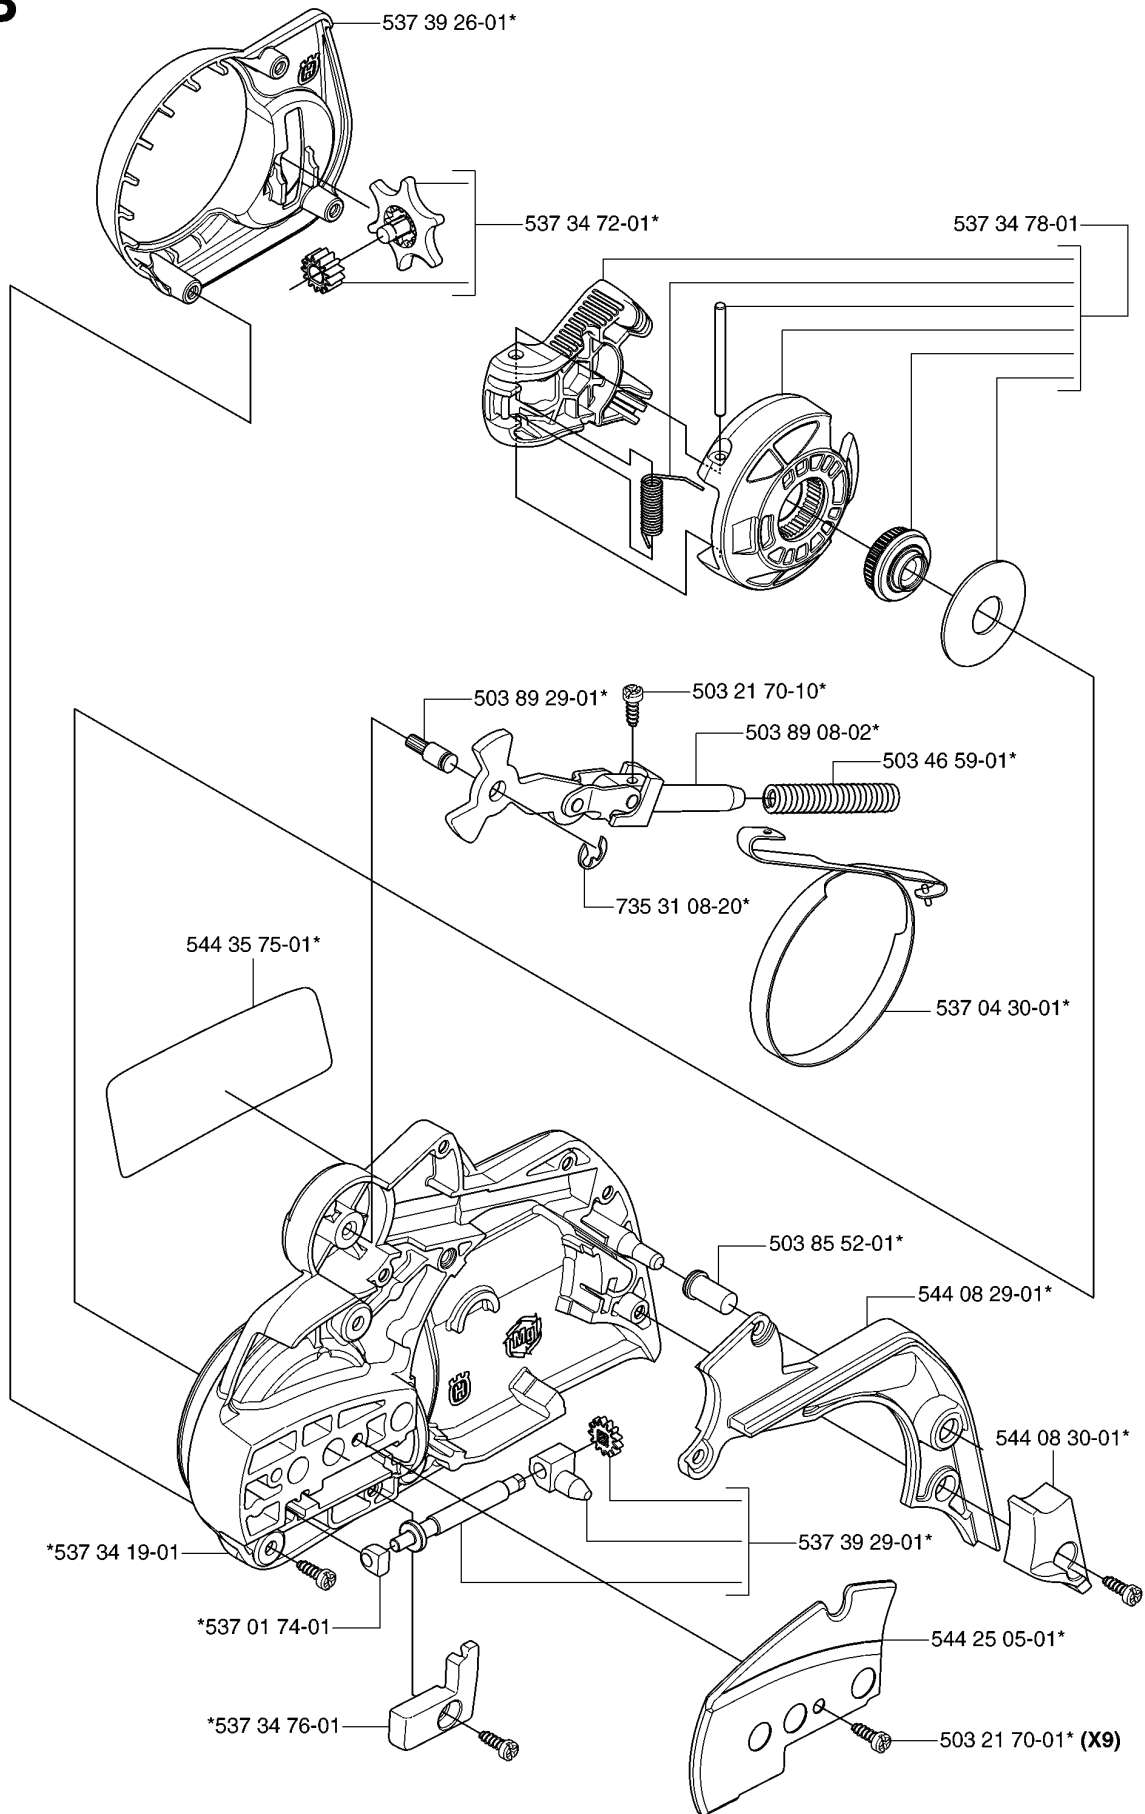

B *compl 544 21 72-01 345e