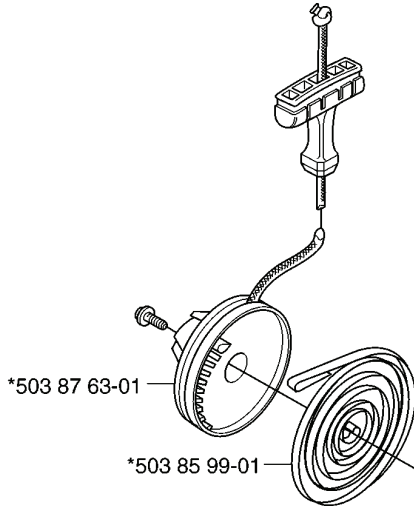

*compl 503 86 37-03

REF.	PART NO.	DESCRIPTION	REMARK	QTY.	KIT
503 86 37-03	503863703	FUEL TANK		1	
503 57 76-02	503577602	FUEL HOSE		1	
503 44 32-01	503443201	FUEL FILTER		1	
503 21 88-25	503218825	SCREW IHSCFT		1	
537 35 95-01	537359501	TANK VENT ASSY		1	
503 85 44-01	503854401	THROTTLE LOCKOUT		1	
503 85 45-01	503854501	TRIGGER		1	
503 57 89-01	503578901	HOLDER		1	
537 21 50-01	537215001	SEALING		1	
537 21 52-02	537215202	TANK CAP ASSY		1	
503 85 41-01	503854101	ANTIVIBRATION ELEMENT		1	
720 18 25-20	720182520	PARALLEL PIN		1	
503 99 86-01	503998601	RECOIL SPRING		1	

Up to 010604200 (340)
 Up to 010602850 (345)
 Up to 010702450 (350)

Up to 052299999 (345)

Up to 000601101 (340, 345)

Up to 030103001
 Only EPA (350)

*compl 503 89 99-71 (350)

REF.	PART NO.	DESCRIPTION	REMARK	QTY.	KIT
503 87 63-01	503876301	STARTER PULLEY		1	
503 85 99-01	503859901	RECOIL SPRING		1	
503 89 99-71	503899971	CYLINDER ASSY		1	
503 28 90-10	503289010	PISTON RING		1	
737 44 10-00	737441000	SNAP RING		2	
503 89 96-71	503899671	PISTON ASSY		1	
537 32 40-01	537324001	BEARING COVER		1	
501 45 16-01	501451601	NEEDLE BEARING		1	
503 92 60-01	503926001	COVER PLATE		2	
537 37 05-02	537370502	LABEL		1	