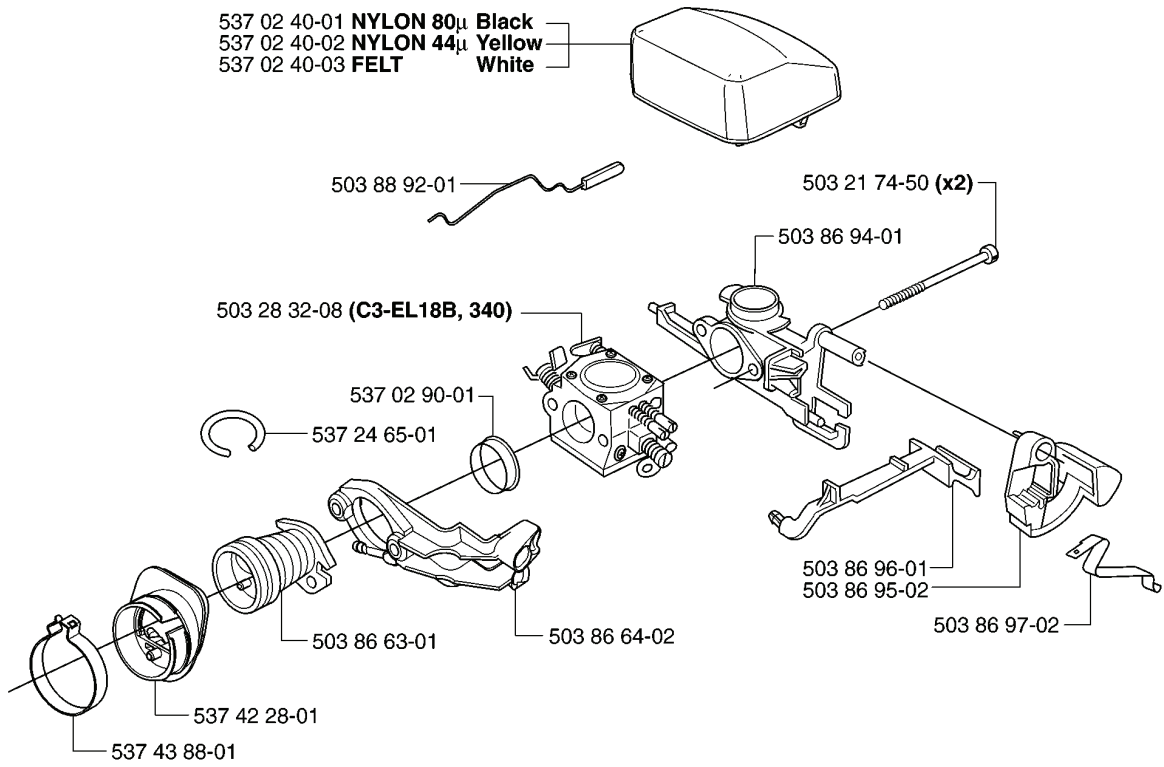

350, 20062300001-20070100000

SPARE PARTS LIST

G 340

537 02 40-01 **NYLON 80 μ** Black
537 02 40-02 **NYLON 44 μ** Yellow
537 02 40-03 **FELT** White

G 340e, 345e, 350

537 02 40-01 **NYLON 80 μ** Black
537 02 40-02 **NYLON 44 μ** Yellow
537 02 40-03 **FELT** White

REF.	PART NO.	DESCRIPTION	REMARK	QTY.	KIT
503 88 92-01	503889201	THRITTLE ROD		1	
503 28 32-08	503283208	CARBURETTOR		1	
537 24 65-01	537246501	IMPULSE HOSE		1	
503 86 63-01	503866301	BELLOWS		1	
537 42 28-01	537422801	INSULATION WALL		1	
503 86 64-02	503866402	FLANGE		1	
503 86 97-02	503869702	SPRING		1	
537 02 40-01	537024001	AIR FILTER		1	
537 02 40-02	537024002	AIR FILTER		1	
537 02 40-03	537024003	AIR FILTER		1	
503 28 32-10	503283210	CARBURETTOR		1	
537 02 90-01	537029001	SUPPORT RING		1	
537 42 21-01	537422101	FLANGE		1	
537 43 88-01	537438801	CLIP		1	
503 86 95-02	503869502	STOP SWITCH		1	
503 86 96-01	503869601	CHOKE CONTROL		1	
503 86 94-01	503869401	INLET BEND		1	
503 21 74-50	503217450	SCREW IHST		2	