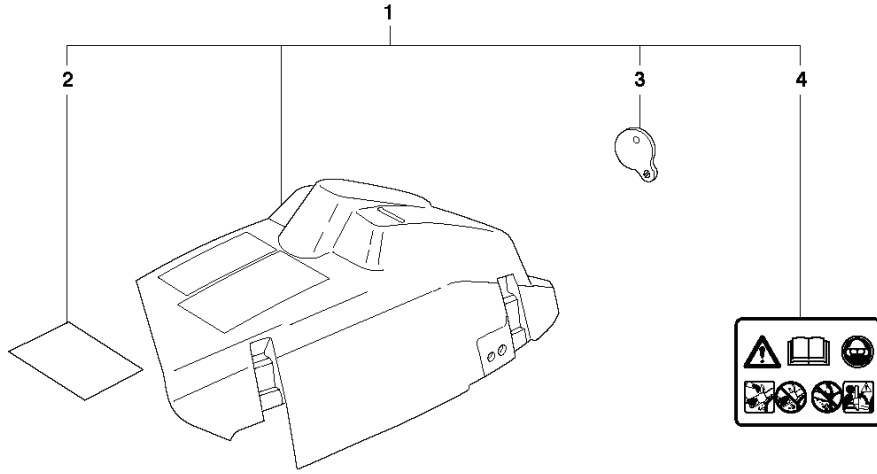

C 357
CYLINDER COVER

REF.	PART NO.	DESCRIPTION	REMARK	QTY.	KIT
1	503928002	CYLINDER COVER		1	
2	503845901	HEAT PROTECTOR		1	1
3	501639701	COVER		1	1
4	503987401	LABEL		1	1