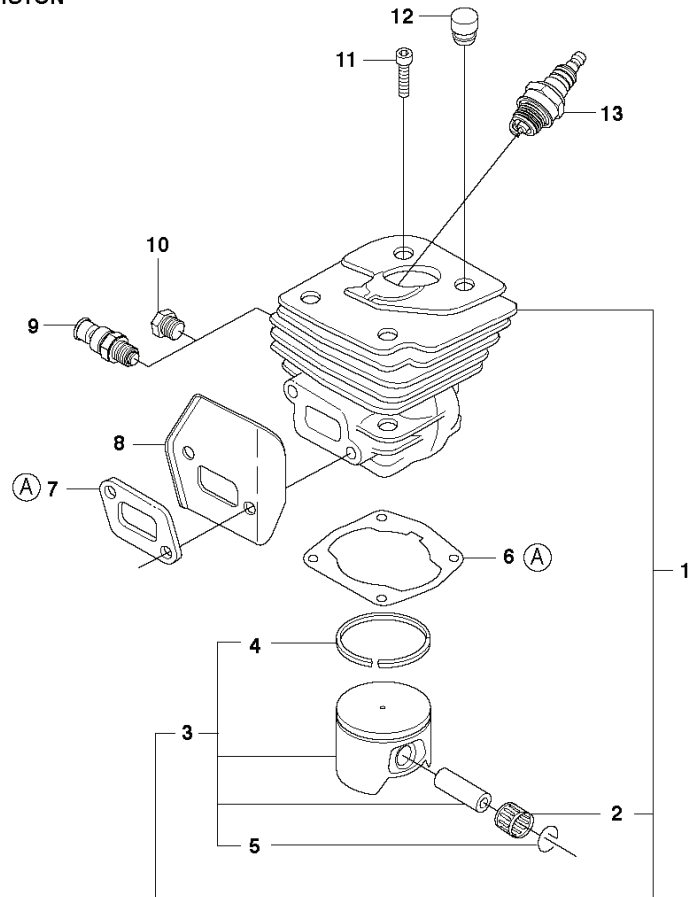

D 357
CYLINDER PISTON

14

Ⓐ 503 97 85-01
Set of gaskets

REF.	PART NO.	DESCRIPTION	REMARK	QTY.	KIT
1	537248504	CYLINDER ASSY		1	
2	503255601	NEEDLE BEARING		1	1
3	537219602	PISTON ASSY		1	1
4	503289014	PISTON RING		1	3
5	737431200	SNAP RING		2	3
6	503966601	GASKET		1	14
7	503916601	GASKET		1	14
8	503916502	HEAT DEFLECTOR		1	
9	503715301	DECOMPRESSION VALVE		1	
10	503552201	PLUG		1	
11	725533355	SCREW IHSCM		4	
12	537022601	SUPPORT		1	
13	503235108	SPARK PLUG	RCJ 7Y	1	
14	503978501	GASKET KIT	A = Set of gaskets	1