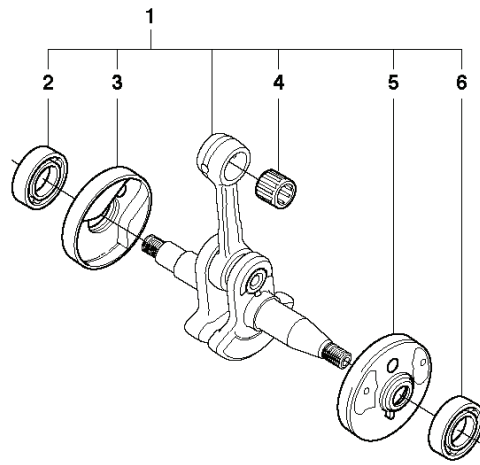

E 357
CRANK SHAFT

REF.	PART NO.	DESCRIPTION	REMARK	QTY.	KIT
1	537219201	CRANKSHAFT ASSY		1	
2	738220225	BALL BEARING		1	1
3	503970002	CUP		1	1
4	503255601	NEEDLE BEARING		1	1
5	503970001	CUP		1	1
6	738220225	BALL BEARING		1	1