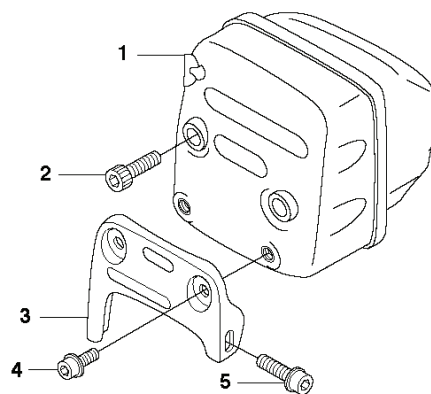

F 357
MUFFLER

REF.	PART NO.	DESCRIPTION	REMARK	QTY.	KIT
1	504706901	MUFFLER ASSY	EU	1	
2	725536855	SCREW IHSCM		2	
3	503917402	SUPPORT LEG		1	
4	503200710	SCREW IHSCFM		2	
5	503200776	SCREW IHSCFM		1	
6	504706401	MUFFLER ASSY	FF	1	
6	504706801	MUFFLER CAT	E-tech	1	
7	724128759	SCREW CRPANM		1	6
8	504785801	SPARK ARRESTER SCREEN		1	6
9	725536855	SCREW IHSCM		2	
10	503917402	SUPPORT LEG		1	
11	503200710	SCREW IHSCFM		2	
12	503200776	SCREW IHSCFM		1