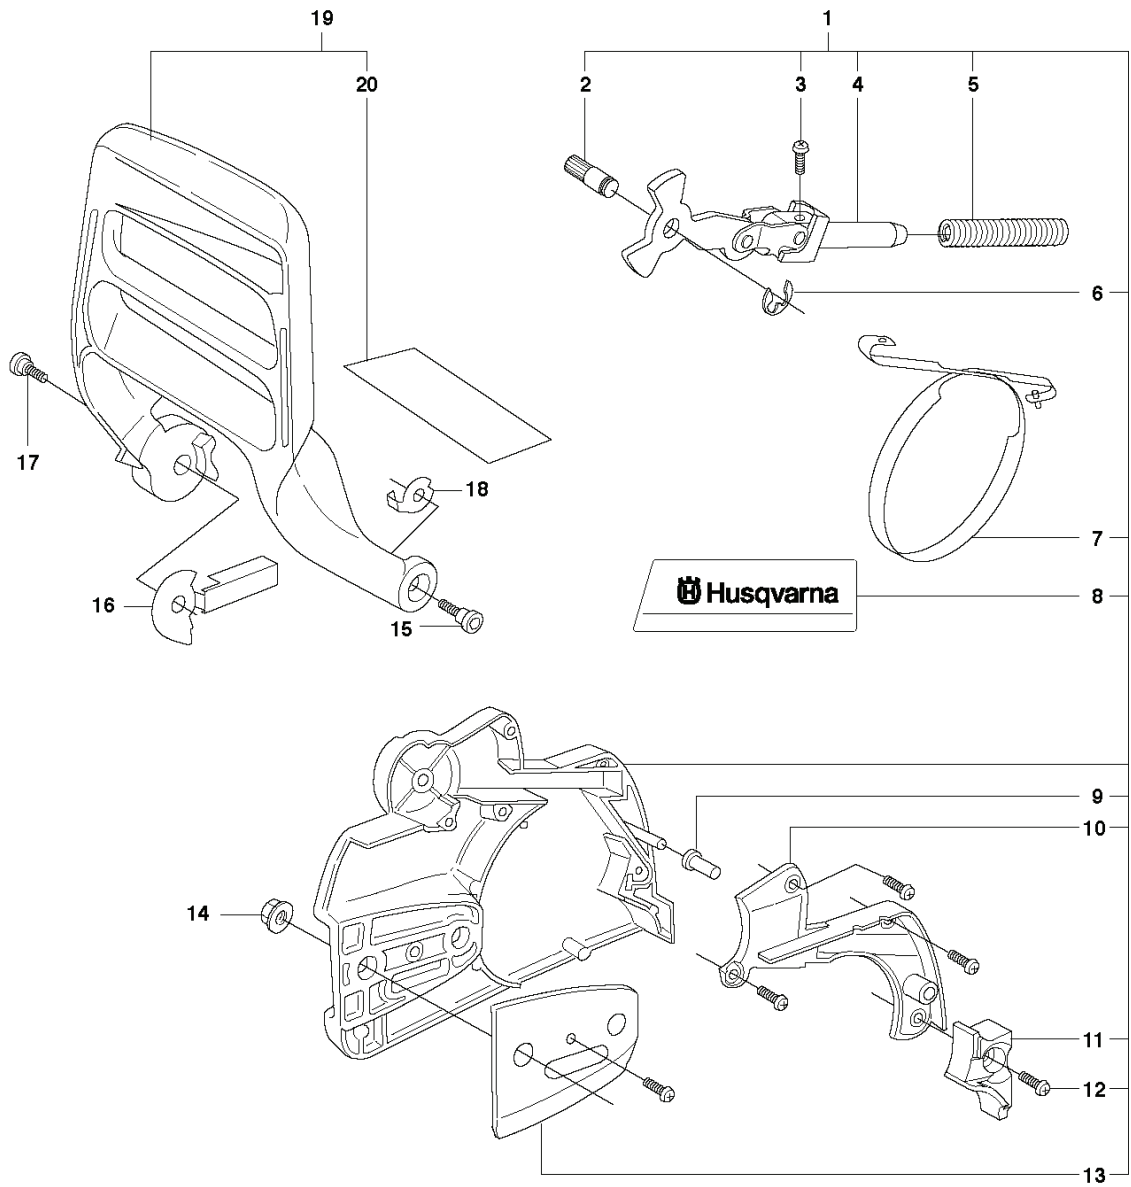

A 357
CHAIN BRAKE

REF.	PART NO.	DESCRIPTION	REMARK	QTY.	KIT
1	537107803	CHAIN BRAKE		1	
2	503892901	PIN		1	1
3	503217010	SCREW CCRPANT		1	1
4	503890802	KNEE JOINT ASSY		1	1
5	503465901	BRAKE SPRING		1	1
6	735310820	E-CLIP		1	1
7	537043001	BRAKE BAND ASSY		1	1
8	537370401	LABEL		1	1
9	503855201	GUIDE BUSHING		1	1
10	537108002	HUB CAP		1	1
11	537089001	WEAR PROTECTION		1	1
12	503217010	SCREW CCRPANT		5	1
13	503856601	COVER PLATE		1	1
14	503220001	HEXAGON NUT		2	
15	503893003	SCREW		1	
16	537029901	WEAR PROTECTION		1	
17	503893003	SCREW		1	
18	503230071	WASHER		1	
19	537159302	HAND GUARD		1	
20	537152701	HEAT PROTECTOR		1	19