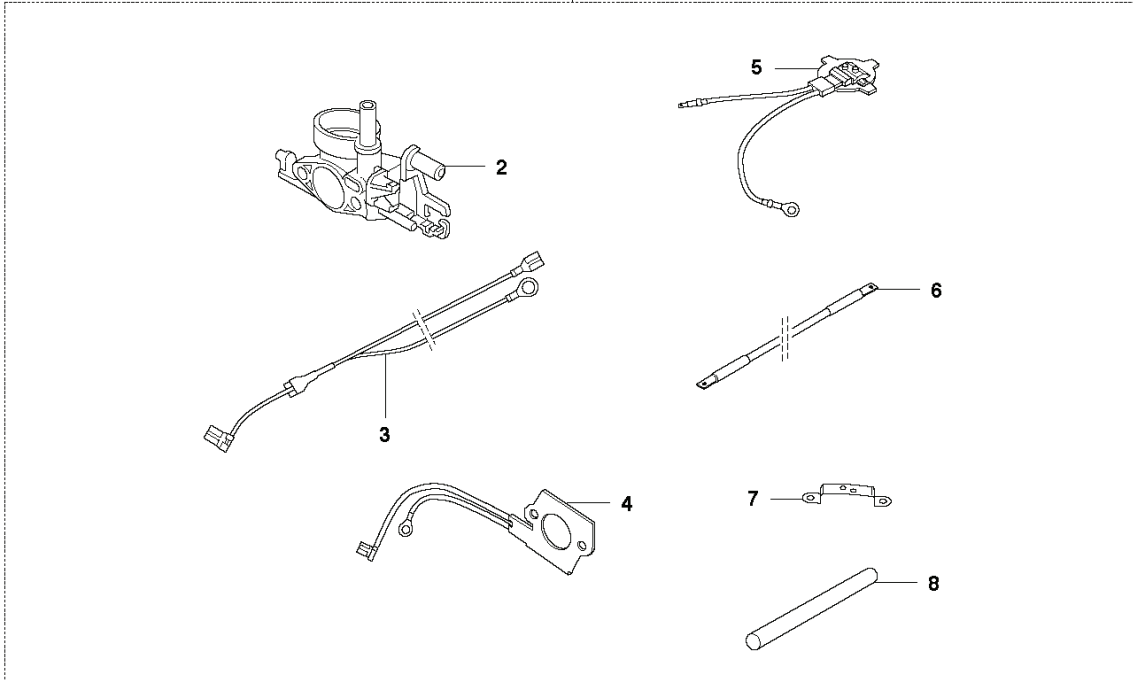

Q

Up to 073900001 (357)

1

REF.	PART NO.	DESCRIPTION	REMARK	QTY.	KIT
1	502628701	KIT		1	
2	544011002	FILTER HOLDER		1	1
3	503898705	WIRING ASSY		1	1
4	504043201	HEATING PLATE		1	1
5	501986301	THERMOSTAT ASSY		1	1
6	504116801	WIRING ASSY		1	1
7	537060402	RETAINER		1	1
8	504043501	CABLE COVER		1	1