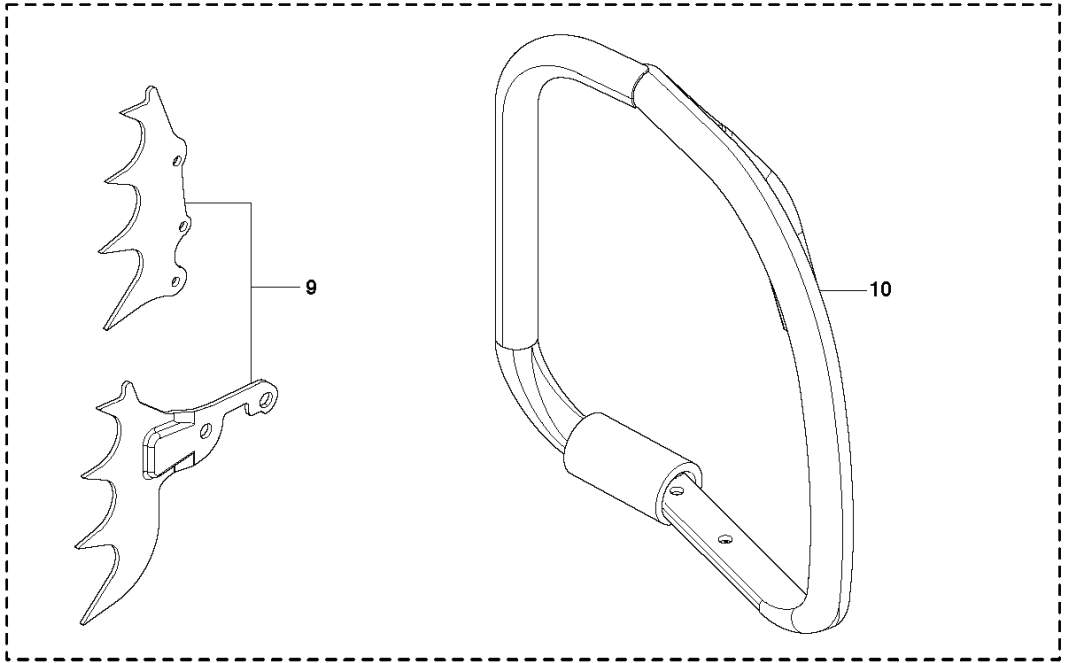

K 357
HANDLE

REF.	PART NO.	DESCRIPTION	REMARK	QTY.	KIT
1	537256501	HANDLE		1	
1	537256502	HANDLE	G	1	2
2	537327401	HANDLE	G	1	
3	537327301	CONTACT	G	1	2
4	503926102	HEATING PLATE	G	1	2
5	503213801	SCREW CRCSRT	G	2	
6	503218876	SCREW IHSCT		3	
7	503923301	ANTIVIBRATION ELEMENT		1	
8	503218872	SCREW IHSCT		2	
9	544283801	SPIKE		3	
10	544349201	HANDLE		1	
10	544349202	HANDLE	G	1