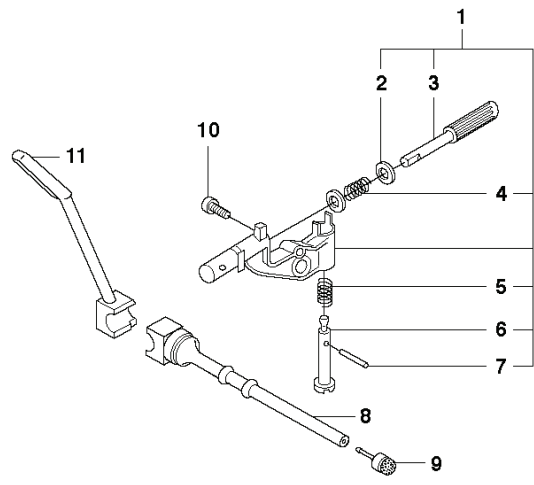

B 357
CLUTCH & OIL PUMP

REF.	PART NO.	DESCRIPTION	REMARK	QTY.	KIT
1	544180104	OIL PUMP ASSY		1	
2	503230060	WASHER		2	1
3	537069302	PUMP PISTON		1	1
4	503891601	SPRING		1	1
5	503891501	SPRING		1	1
6	537027101	ADJUSTER		1	1
7	721116430	GROOVED PIN		1	1
8	537101101	OIL HOSE		1	
9	503967501	OIL PLUMMET		1	
10	503217412	SCREW IHSCT		1	
11	537091801	OIL PRESSURE HOSE		1	
12	503912703	PUMP PINION	.325x7T	1	
12	503912903	PUMP PINION	"3/8"x7T"	1	
13	503980002	CLUTCH DRUM	.325x7T	1	
13	503934871	CLUTCH DRUM ASSY	"3/8"x7T"	1	
14	501457402	RIM	.325x7T	1	13
14	501598002	RIM	"3/8"x7T"	1	13
15	503255201	NEEDLE BEARING		1	13
16	537103403	CLUTCH ASSY		1	
17	537166901	CLUTCH SPRING		1	16