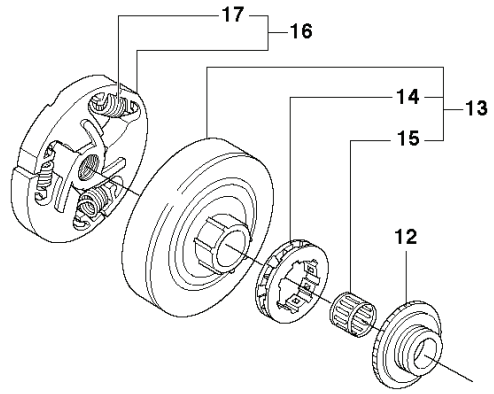

B 357
CLUTCH & OIL PUMP

REF.	PART NO.	DESCRIPTION	REMARK	QTY.	KIT
1	544180104	OIL PUMP ASSY		1	
2	503230060	WASHER		2	1
3	537069302	PUMP PISTON		1	1
4	503891601	SPRING		1	1
5	503891501	SPRING		1	1
6	537027101	ADJUSTER		1	1
7	721116430	GROOVED PIN		1	1
8	537101101	OIL HOSE		1	
9	503967501	OIL PLUMMET		1	
10	503217412	SCREW IHSCT		1	
11	537091801	OIL PRESSURE HOSE		1	
12	503912703	PUMP PINION	.325x7T	1	
12	503912903	PUMP PINION	"3/8"x7T"	1	
13	503980002	CLUTCH DRUM	.325x7T	1	
13	503934871	CLUTCH DRUM ASSY	"3/8"x7T"	1	
14	501457402	RIM	.325x7T	1	13
14	501598002	RIM	"3/8"x7T"	1	13
15	503255201	NEEDLE BEARING		1	13
16	537103403	CLUTCH ASSY		1	
17	537166901	CLUTCH SPRING		1	16