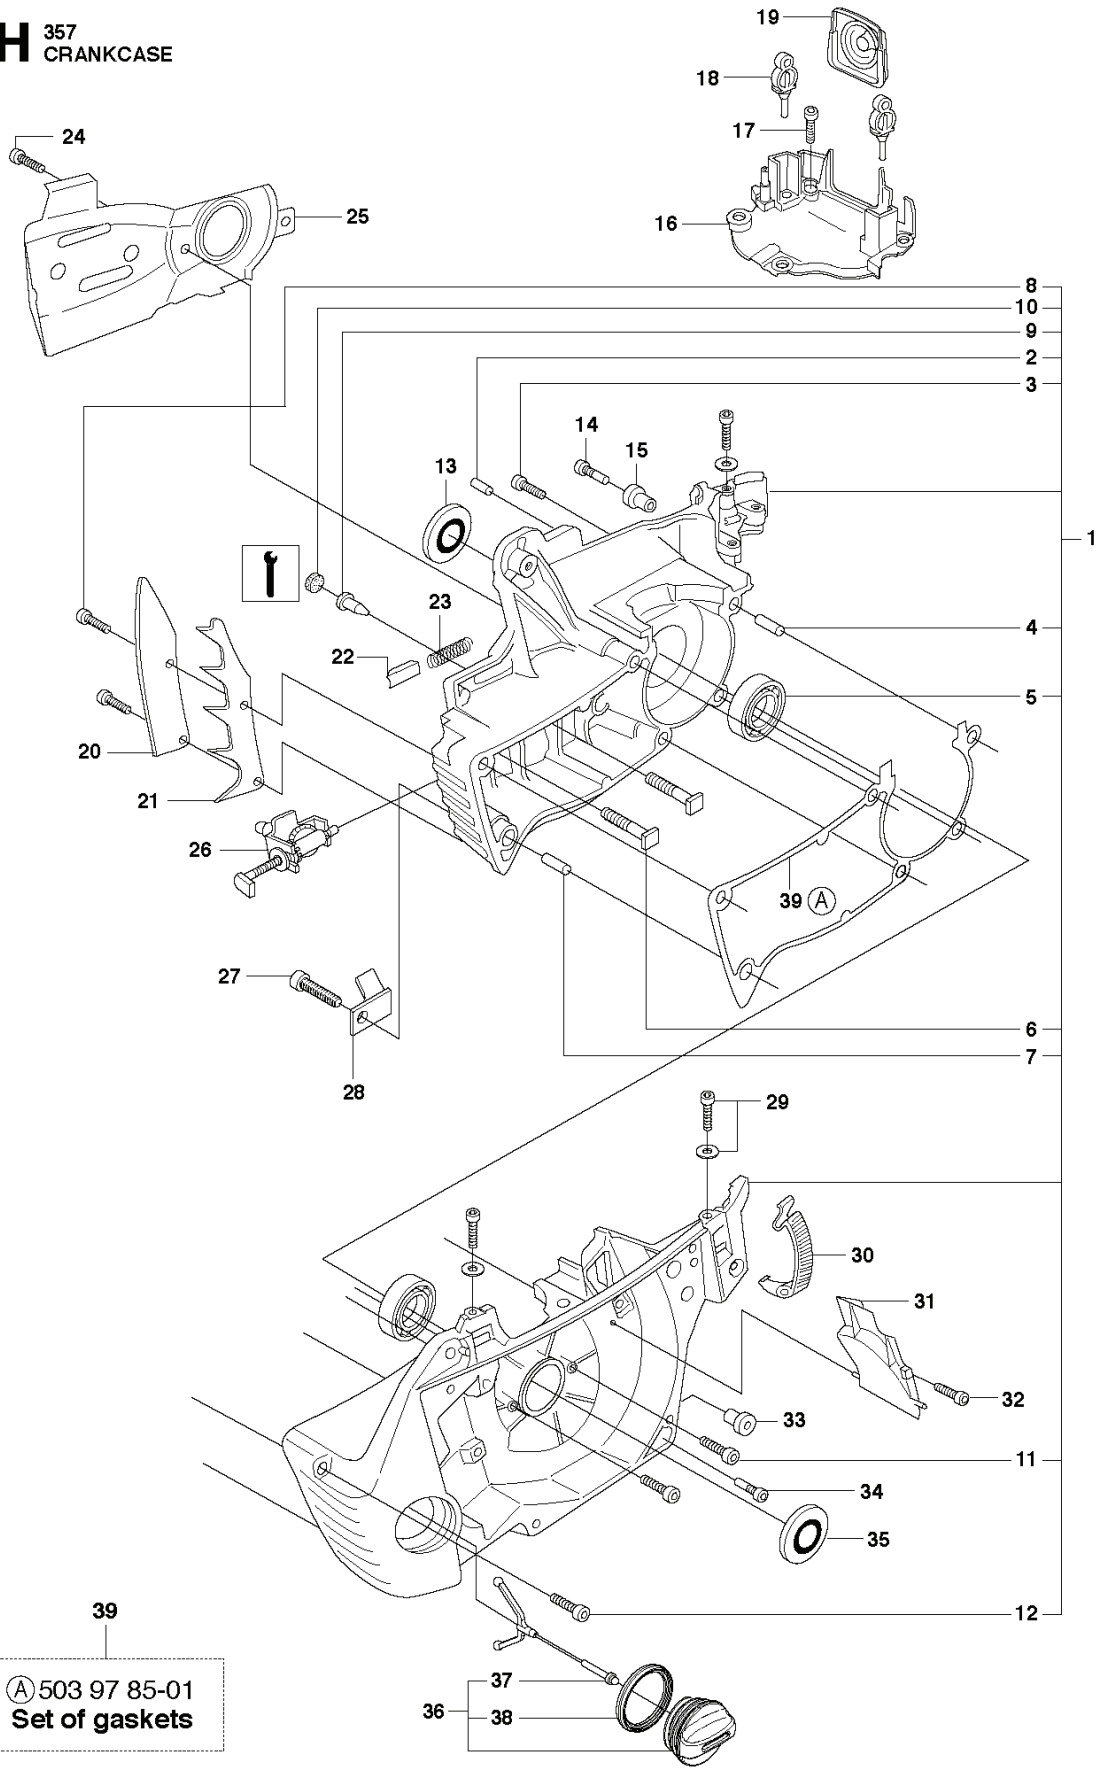

357 XP, 20100600001-20111800000

SPARE PARTS LIST

H 357
CRANKCASE

(A) 503 97 85-01
Set of gaskets

REF.	PART NO.	DESCRIPTION	REMARK	QTY.	KIT
1	503925305	CRANKCASE ASSY		1	
2	721120730	GROOVED PIN		1	1
3	503200832	SCREW IHSCM		6	1
4	503905601	GUIDE BUSHING		1	1
5	738220225	BALL BEARING		2	1
6	503875401	BAR BOLT		2	1
7	503905601	GUIDE BUSHING		1	1
8	503200776	SCREW IHSCFM		2	1
9	530026119	CHECK VALVE		1	1
10	537403501	FILTER		1	1
11	503202516	SCREW IHSCM		2	1
12	503200220	SCREW IHSCFM		1	1
13	505275719	SEALING RING		1	
14	503215101	SCREW IHST		1	
15	503869201	BUSHING		1	
16	503927903	CARBURETTOR		1	
17	503217512	SCREW IHST		4	
18	503869301	SUPPORT		2	
19	537146501	BELLOWS		1	
20	537021801	BUMPER		1	
21	503973801	SPIKE		1	
22	503892401	LOCK		1	
23	503436501	POSITION SPRING		1	
24	503217412	SCREW IHST		2	
25	503935401	CHAIN GUIDE PLATE		1	
26	537071201	CHAIN TENSIONER		1	
27	503218876	SCREW IHST		1	
28	537377901	CHAIN CATCHER		1	
29	503213901	SCREW IHST		3	
30	503894701	SNAP LOCKING		3	
31	503929001	JET		1	
32	503217412	SCREW IHST		1	
33	503869201	BUSHING		1	
34	503215101	SCREW IHST		1	
35	505275719	SEALING RING		1	
36	537215202	TANK CAP ASSY		1	
37	503578901	HOLDER		1	36
38	537215001	SEALING		1	36
39	503978501	GASKET KIT	A = Set of gaskets	1	

E 357
CRANK SHAFT

REF.	PART NO.	DESCRIPTION	REMARK	QTY.	KIT
1	537219201	CRANKSHAFT ASSY		1	
2	738220225	BALL BEARING		1	1
3	503970002	CUP		1	1
4	503255601	NEEDLE BEARING		1	1
5	503970001	CUP		1	1
6	738220225	BALL BEARING		1	1

REF.	PART NO.	DESCRIPTION	REMARK	QTY.	KIT
1	537248504	CYLINDER ASSY		1	
2	503255601	NEEDLE BEARING		1	1
3	537219602	PISTON ASSY		1	1
4	503289014	PISTON RING		1	3
5	737431200	SNAP RING		2	3
6	503966601	GASKET		1	14
7	503916601	GASKET		1	14
8	503916502	HEAT DEFLECTOR		1	
9	503715301	DECOMPRESSION VALVE		1	
10	503552201	PLUG		1	
11	725533355	SCREW IHSCM		4	
12	537022601	SUPPORT		1	
13	503235108	SPARK PLUG	RCJ 7Y	1	
14	503978501	GASKET KIT	A = Set of gaskets	1	