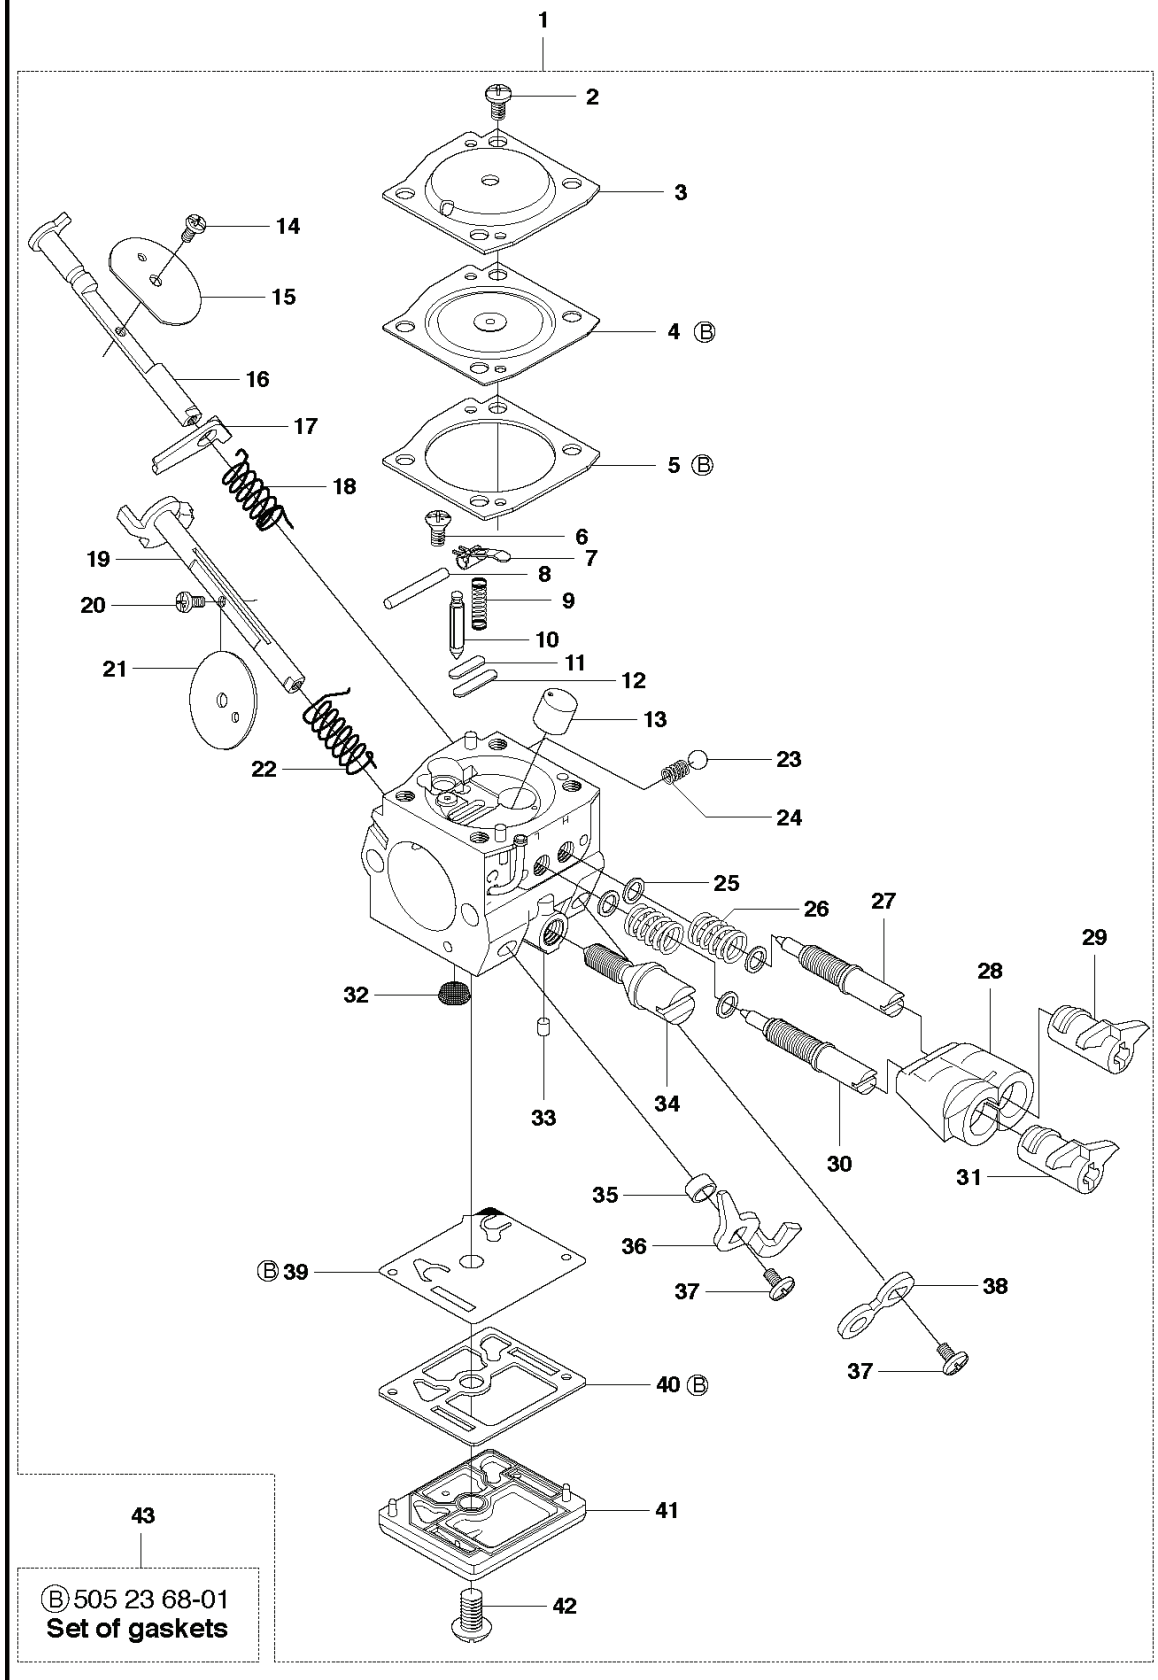

N 357
CARBURETTOR

ZAMA C3-EL42

43
Ⓟ 505 23 68-01
Set of gaskets

REF.	PART NO.	DESCRIPTION	REMARK	QTY.	KIT
1	505203001	CARBURETTOR		1	
2	503480501	SCREW		4	1
3	537176001	COVER		1	1
4	537175901	DIAPHRAGM		1	1.43
5	505223901	GASKET		1	1.43
6	544082101	SCREW		1	1
7	537176401	LEVER		1	1
8	503480001	PIN RETAINING SCREW		1	1
9	537176301	SPRING		1	1
10	537176201	VALVE		1	1
11	537177801	PLUG		1	1
12	503535601	PLUG WELCH		1	1
13	505236701	NOZZLE ASSY		1	1
14	503523601	SCREW		1	1
15	537177201	VALVE		1	1
16	537177101	SHAFT ASSY		1	1
17	544056701	LEVER		1	1
18	537176601	SPRING		1	1
19	537175701	SHAFT ASSY		1	1
20	503481801	SCREW		1	1
21	537177001	VALVE		1	1
22	537176101	SPRING		1	1
23	537012501	BALL		1	1
24	537012601	SPRING		2	1
25	503903101	WASHER		4	1
26	503480801	SPRING		2	1
27	537178501	SCREW		1	1
28	503903401	RETAINER		1	1
29	503903301	LIMITER CAP		1	1
30	537178601	SCREW		1	1
31	503903201	LIMITER CAP		1	1
32	503535701	STRAINER		1	1
33	503481101	PIECE		1	1
34	504027301	SCREW		1	1
35	503481901	COLLAR		1	1
36	537176901	LEVER		1	1
37	503479001	SCREW		2	1
38	537177501	LEVER		1	1
39	537380201	DIAPHRAGM		1	1.43
40	503616601	GASKET		1	1.43
41	537176801	COVER		1	1
42	503479601	SCREW		1	1
43	505236801	KIT	B = Set of gaskets	1	