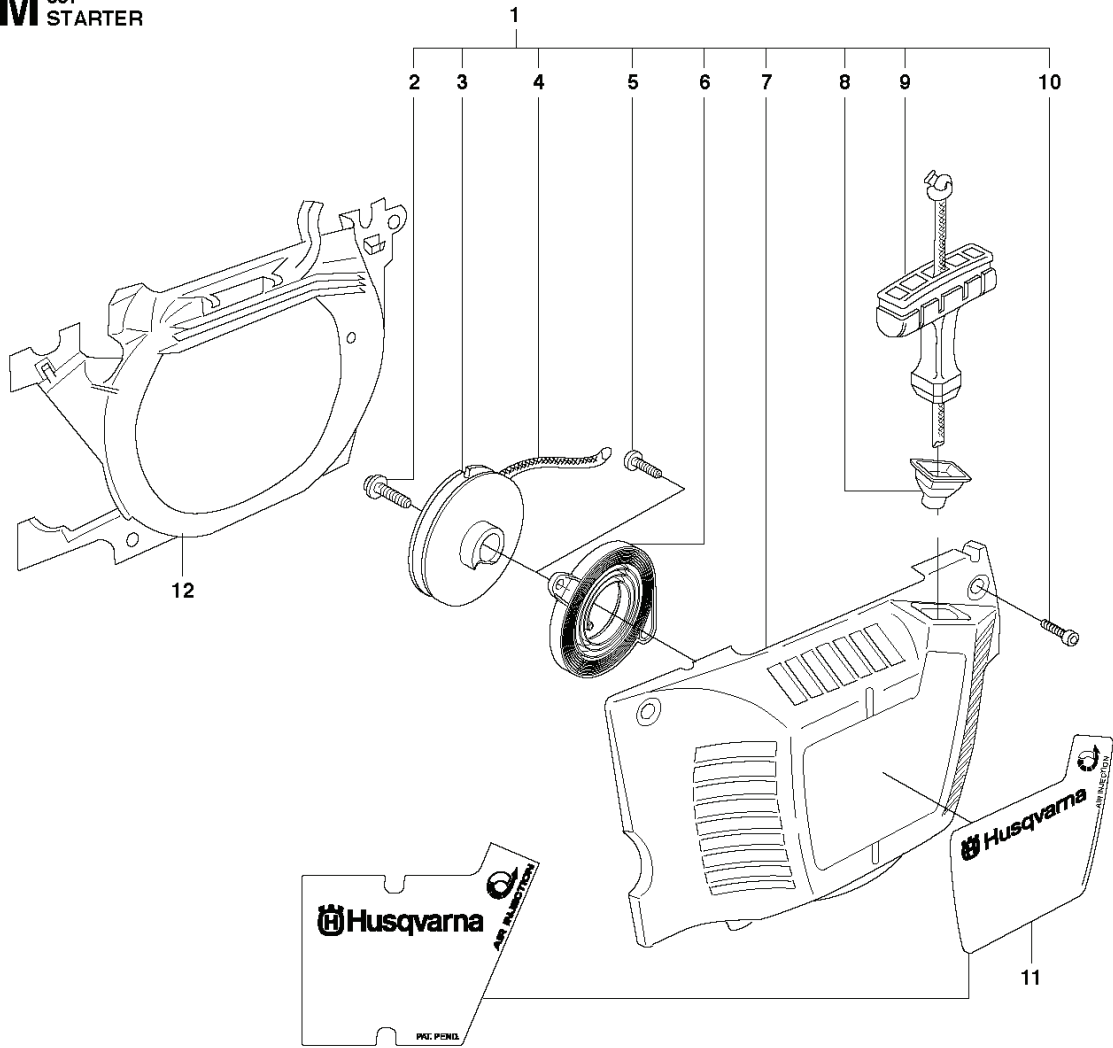

M 357
STARTER

REF.	PART NO.	DESCRIPTION	REMARK	QTY.	KIT
1	503930603	STARTER		1	
2	503215216	SCREW IHSCFT		1	1
3	537065901	STARTER PULLEY		1	1
4	505305125	STARTER ROPE		1	1
5	503212910	SCREW CCRPANT		2	1
6	537093101	SPRING CASSETTE ASSY		1	1
7	503930702	STARTER HOUSING		1	1
8	501630601	SLEEVE		1	1
9	503543901	STARTER HANDLE		1	1
10	544080301	SCREW		4	1
11	537324801	LABEL	357XP	1	
11	537324802	LABEL	357XPG	1	
11	537324803	LABEL	357XPG carb heat	1	
11	537324804	LABEL	357XPG E-tech	1	
11	537324806	LABEL	357XPG carb heat E-tech	1	
12	503928901	AIR CONDUCTOR		1