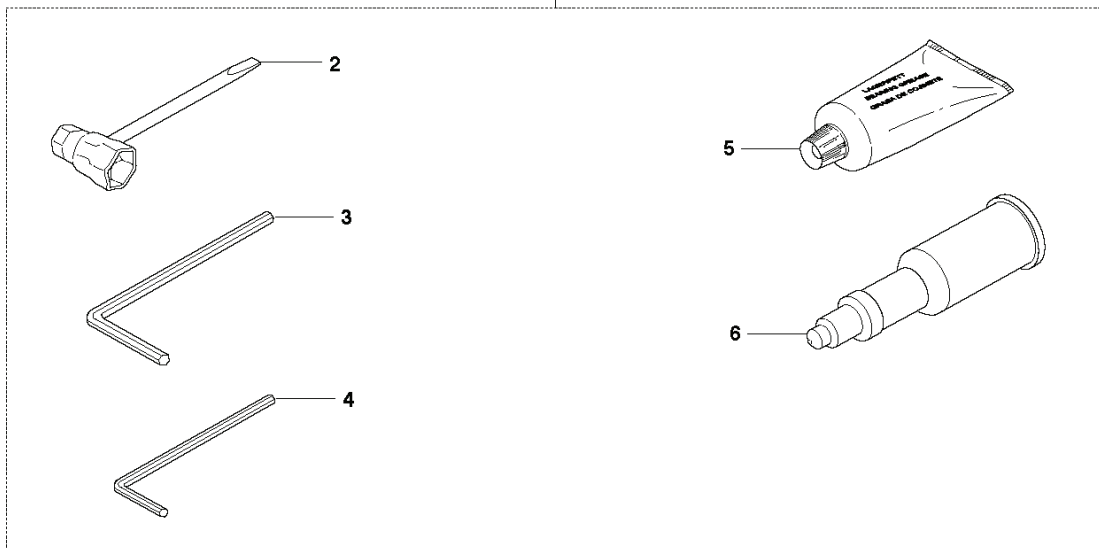

P 357
ACCESSORIES

1