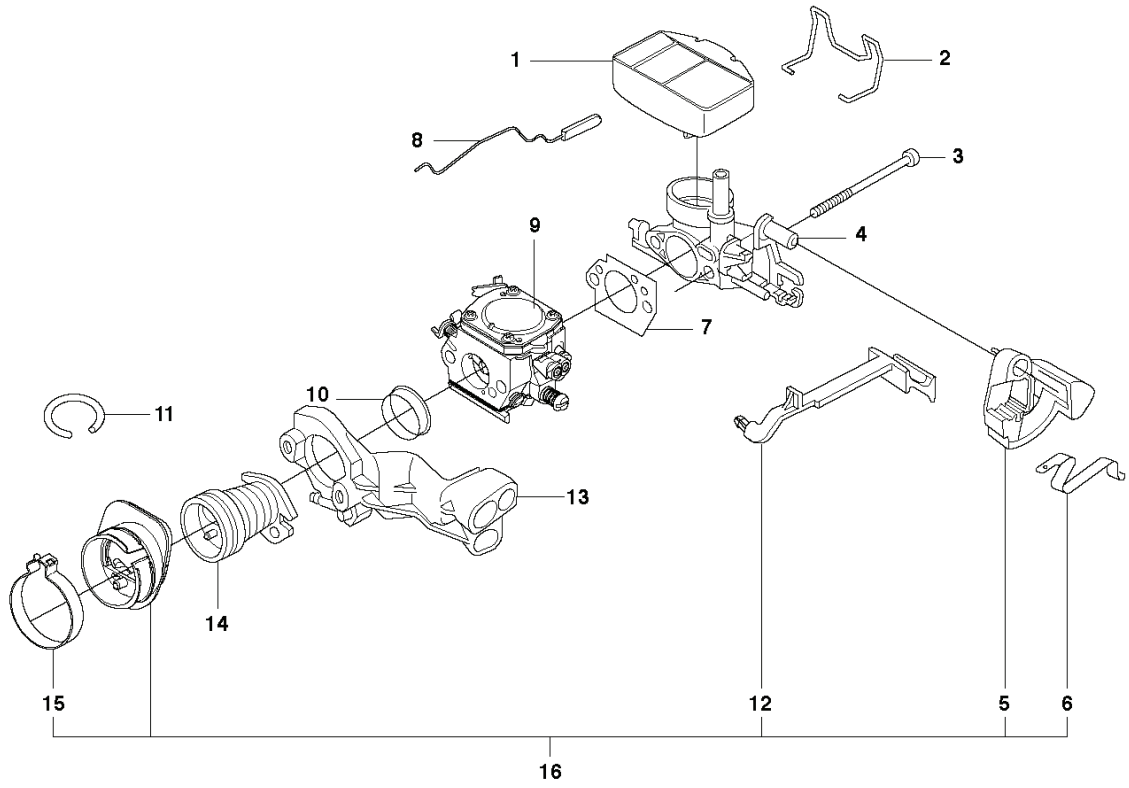

G 357
CARBURETTOR & AIR FILTER

REF.	PART NO.	DESCRIPTION	REMARK	QTY.	KIT
1	537010901	AIR FILTER	80μ	1	
1	537010902	AIR FILTER	44μ	1	
1	537010903	AIR FILTER	FELT	1	
2	503962701	CLAMP		1	
3	725534155	SCREW IHSCM		2	
4	544011002	FILTER HOLDER		1	
5	503869502	STOP SWITCH		1	16
6	503869702	SPRING		1	16
7	503967601	GASKET		1	
8	503938702	WIRE		1	
9	505203001	CARBURETTOR		1	
10	504064401	SUPPORT RING		1	
11	544325101	HOSE		1	
12	503922501	CHOKE CONTROL		1	16
13	503928502	FLANGE		1	
14	503928702	BELLOWS		1	
15	537438801	CLIP		1	16
16	537251302	INSULATION WALL		1