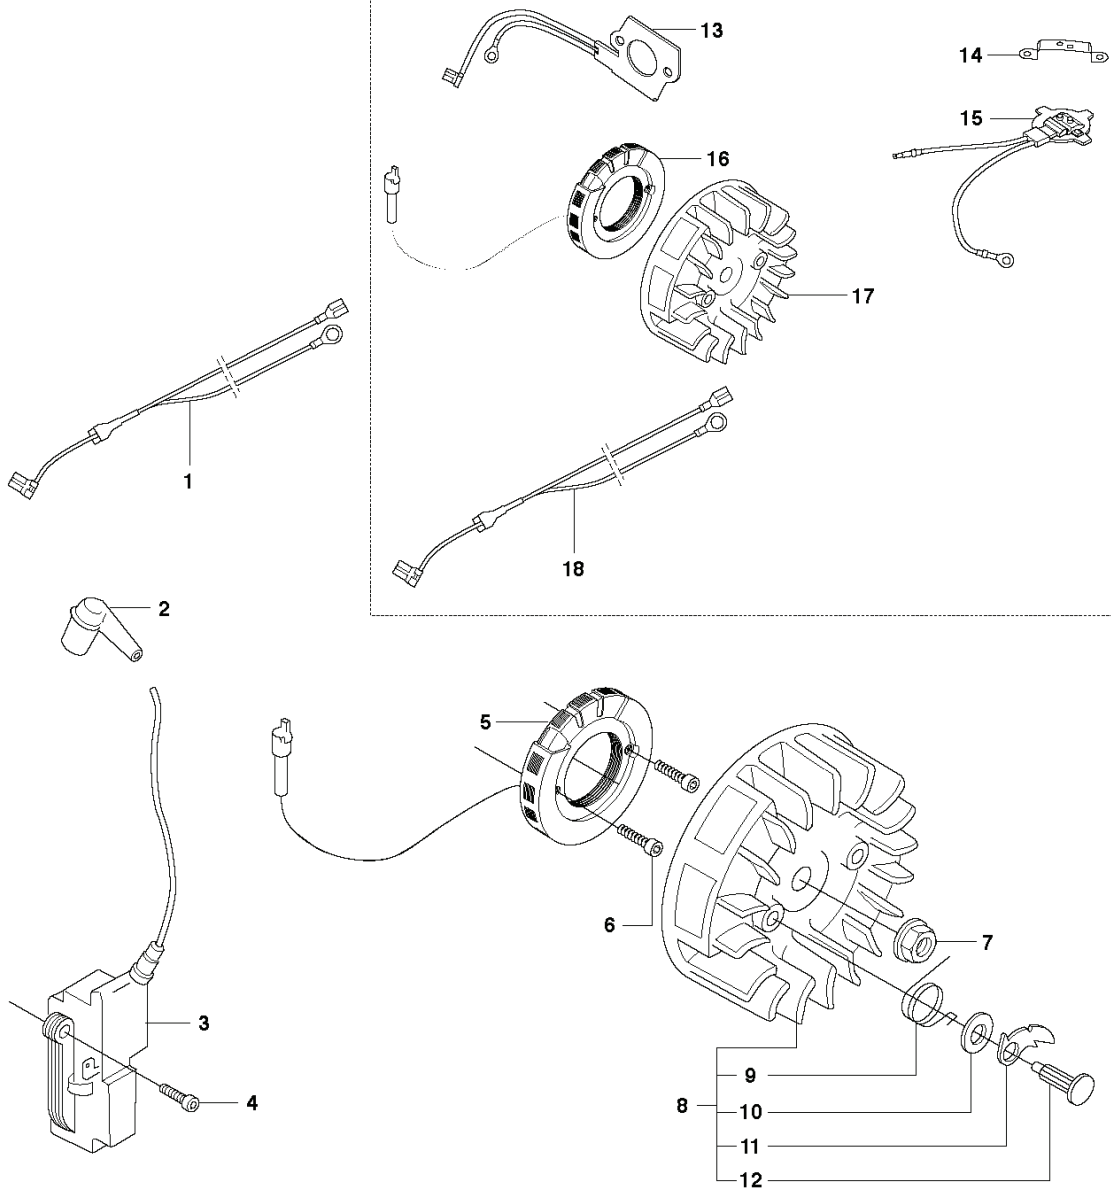

L 357
IGNITION SYSTEM

Heated carburettor

REF.	PART NO.	DESCRIPTION	REMARK	QTY.	KIT
1	503898701	WIRING ASSY		1	
2	501485402	SPARK PLUG CAP		1	
3	544047001	IGNITION MODULE		1	
4	503215525	SCREW IH SCT		2	
5	537330201	GENERATOR STATOR	G	1	
6	503202516	SCREW IH SCM		2	
7	503220401	NUT		1	
8	503921801	FLYWHEEL		1	
8	503921802	FLYWHEEL	G	1	
9	503818101	SPRING		2	8.17
10	503230042	WASHER		2	8.17
11	537103601	STARTER PAWL		2	8.17
12	501819903	SCREW		2	8.17
13	504043201	HEATING PLATE	G	1	
14	537060402	RETAINER	G	1	
15	501986301	THERMOSTAT ASSY	G	1	
16	502609601	GENERATOR STATOR	G, Heated carburettor	1	
17	503921803	FLYWHEEL	G, Heated carburettor	1	
18	503898705	WIRING ASSY		1