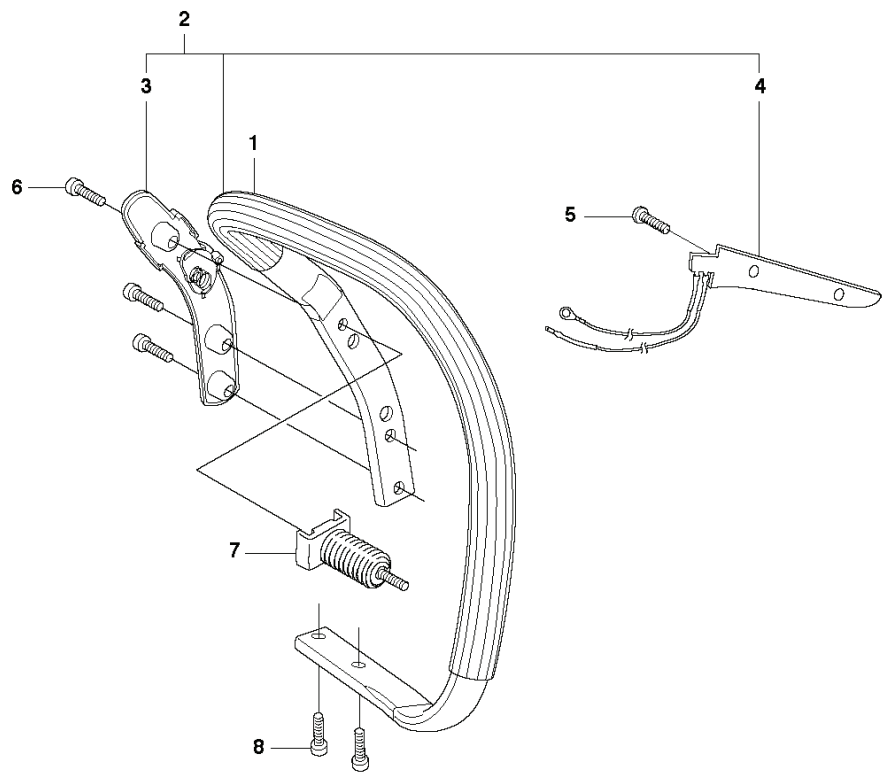

K 357
HANDLE

REF.	PART NO.	DESCRIPTION	REMARK	QTY.	KIT
1	537256501	HANDLE		1	
1	537256502	HANDLE	G	1	2
2	537327401	HANDLE	G	1	
3	537327301	CONTACT	G	1	2
4	503926102	HEATING PLATE	G	1	2
5	503213801	SCREW CRCSRT	G	2	
6	503218876	SCREW IHSCT		3	
7	503923301	ANTIVIBRATION ELEMENT		1	
8	503218872	SCREW IHSCT		2	
9	544283801	SPIKE		3	
10	544349201	HANDLE		1	
10	544349202	HANDLE	G	1