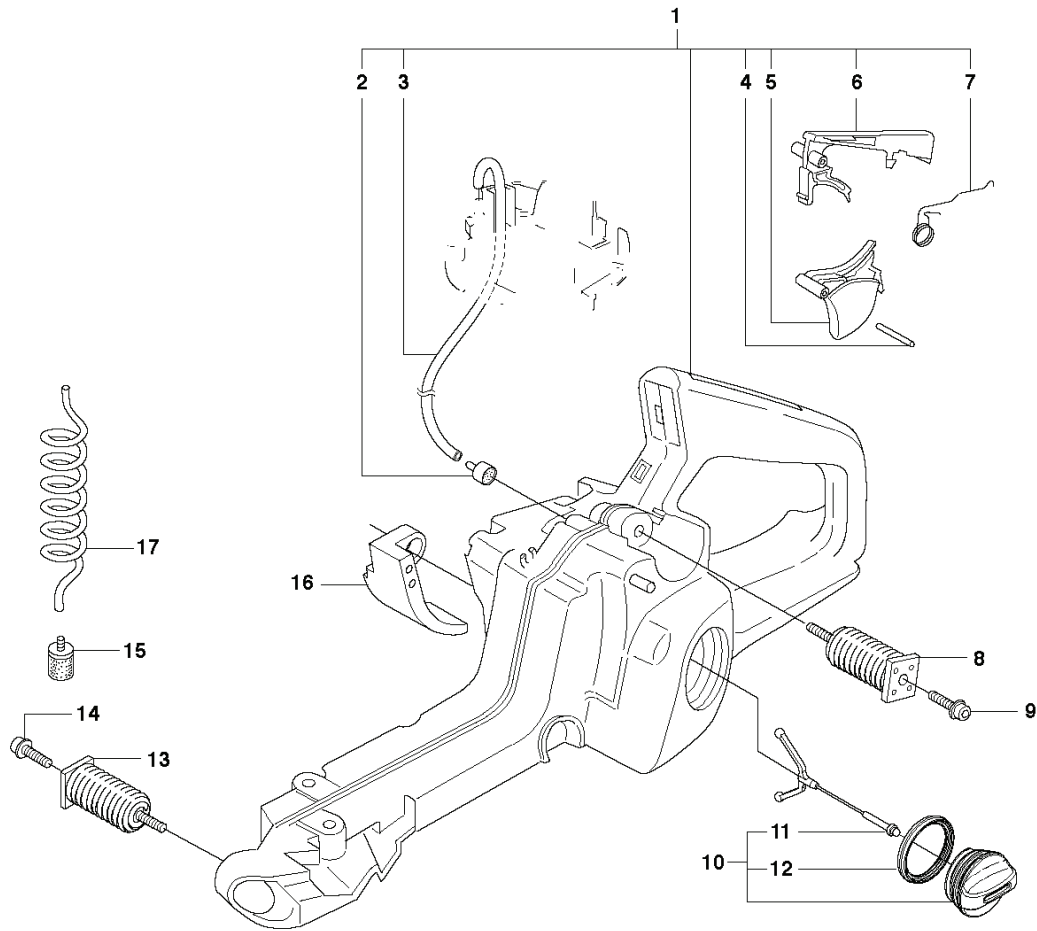

J 357
FUEL TANK

REF.	PART NO.	DESCRIPTION	REMARK	QTY.	KIT
1	503923001	FUEL TANK		1	
2	537359501	TANK VENT ASSY		1	1
3	544324920	FUEL HOSE		1	1
4	720182520	PARALLEL PIN		1	1
5	503854501	TRIGGER		1	1
6	503854401	THROTTLE LOCKOUT		1	1
7	503998601	RECOIL SPRING		1	1
8	503854101	ANTIVIBRATION ELEMENT		1	
9	503218876	SCREW IHSCT		1	
10	537215202	TANK CAP ASSY		1	
10	537215203	TANK CAP ASSY	E-tech	1	
11	503578901	HOLDER		1	10
12	537215001	SEALING		1	10
13	503923101	ANTIVIBRATION ELEMENT		1	
14	503218876	SCREW IHSCT		1	
15	503443201	FUEL FILTER		1	
16	503964301	WEAR PROTECTION		1	
17	544325002	FUEL HOSE		1