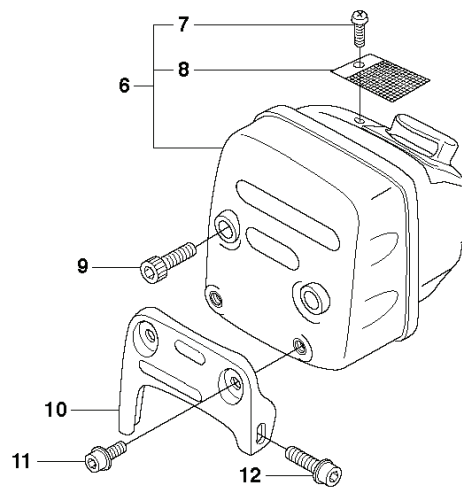

F 357
MUFFLER

REF.	PART NO.	DESCRIPTION	REMARK	QTY.	KIT
1	504706901	MUFFLER ASSY	EU	1	
2	725536855	SCREW IHSCM		2	
3	503917402	SUPPORT LEG		1	
4	503200710	SCREW IHSCFM		2	
5	503200776	SCREW IHSCFM		1	
6	504706401	MUFFLER ASSY	FF	1	
6	504706801	MUFFLER CAT	E-tech	1	
7	724128759	SCREW CRPANM		1	6
8	504785801	SPARK ARRESTER SCREEN		1	6
9	725536855	SCREW IHSCM		2	
10	503917402	SUPPORT LEG		1	
11	503200710	SCREW IHSCFM		2	
12	503200776	SCREW IHSCFM		1