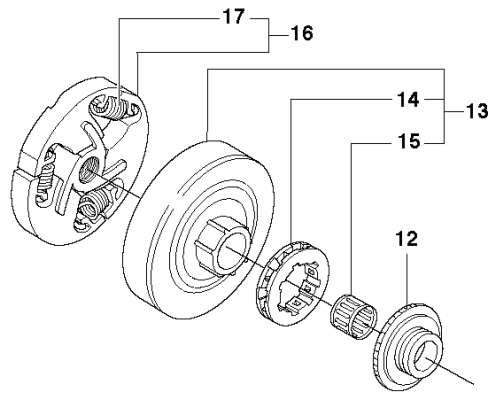

N 359
CARBURETTOR

ZAMA C3-EL42

(B) 505 23 68-01
Set of gaskets

REF.	PART NO.	DESCRIPTION	REMARK	QTY.	KIT
1	505203001	CARBURETTOR		1	
2	503480501	SCREW		4	1
3	537176001	COVER		1	1
4	537175901	DIAPHRAGM		1	1.43
5	505223901	GASKET		1	1.43
6	544082101	SCREW		1	1
7	537176401	LEVER		1	1
8	503480001	PIN RETAINING SCREW		1	1
9	537176301	SPRING		1	1
10	537176201	VALVE		1	1
11	537177801	PLUG		1	1
12	503535601	PLUG WELCH		1	1
13	505236701	NOZZLE ASSY		1	1
14	503523601	SCREW		1	1
15	537177201	VALVE		1	1
16	537177101	SHAFT ASSY		1	1
17	544056701	LEVER		1	1
18	537176601	SPRING		1	1
19	537175701	SHAFT ASSY		1	1
20	503481801	SCREW		1	1
21	537177001	VALVE		1	1
22	537176101	SPRING		1	1
23	537012501	BALL		1	1
24	537012601	SPRING		2	1
25	503903101	WASHER		4	1
26	503480801	SPRING		2	1
27	537178501	SCREW		1	1
28	503903401	RETAINER		1	1
29	503903301	LIMITER CAP		1	1
30	537178601	SCREW		1	1
31	503903201	LIMITER CAP		1	1
32	503535701	STRAINER		1	1
33	503481101	PIECE		1	1
34	504027301	SCREW		1	1
35	503481901	COLLAR		1	1
36	537176901	LEVER		1	1
37	503479001	SCREW		2	1
38	537177501	LEVER		1	1
39	537380201	DIAPHRAGM		1	1.43
40	503616601	GASKET		1	1.43
41	537176801	COVER		1	1
42	503479601	SCREW		1	1
43	505236801	KIT	B = Set of gaskets	1	

B 359
CLUTCH & OIL PUMP

REF.	PART NO.	DESCRIPTION	REMARK	QTY.	KIT
1	544180104	OIL PUMP ASSY		1	
2	503230060	WASHER		2	1
3	537069302	PUMP PISTON		1	1
4	503891601	SPRING		1	1
5	503891501	SPRING		1	1
6	537027101	ADJUSTER		1	1
7	721116430	GROOVED PIN		1	1
8	537101102	OIL HOSE		1	
9	503967501	OIL PLUMMET		1	
10	503217412	SCREW IHSCT		1	
11	537091801	OIL PRESSURE HOSE		1	
12	503912703	PUMP PINION	.325x7T	1	
12	503912903	PUMP PINION	"3/8"x7T"	1	
13	503980002	CLUTCH DRUM	.325x7T	1	
13	503934871	CLUTCH DRUM ASSY	"3/8"x7T"	1	
14	501457402	RIM	.325x7T	1	13
14	501598002	RIM	"3/8"x7T"	1	13
15	503255201	NEEDLE BEARING		1	13
16	537103403	CLUTCH ASSY		1	
17	537166901	CLUTCH SPRING		1	16