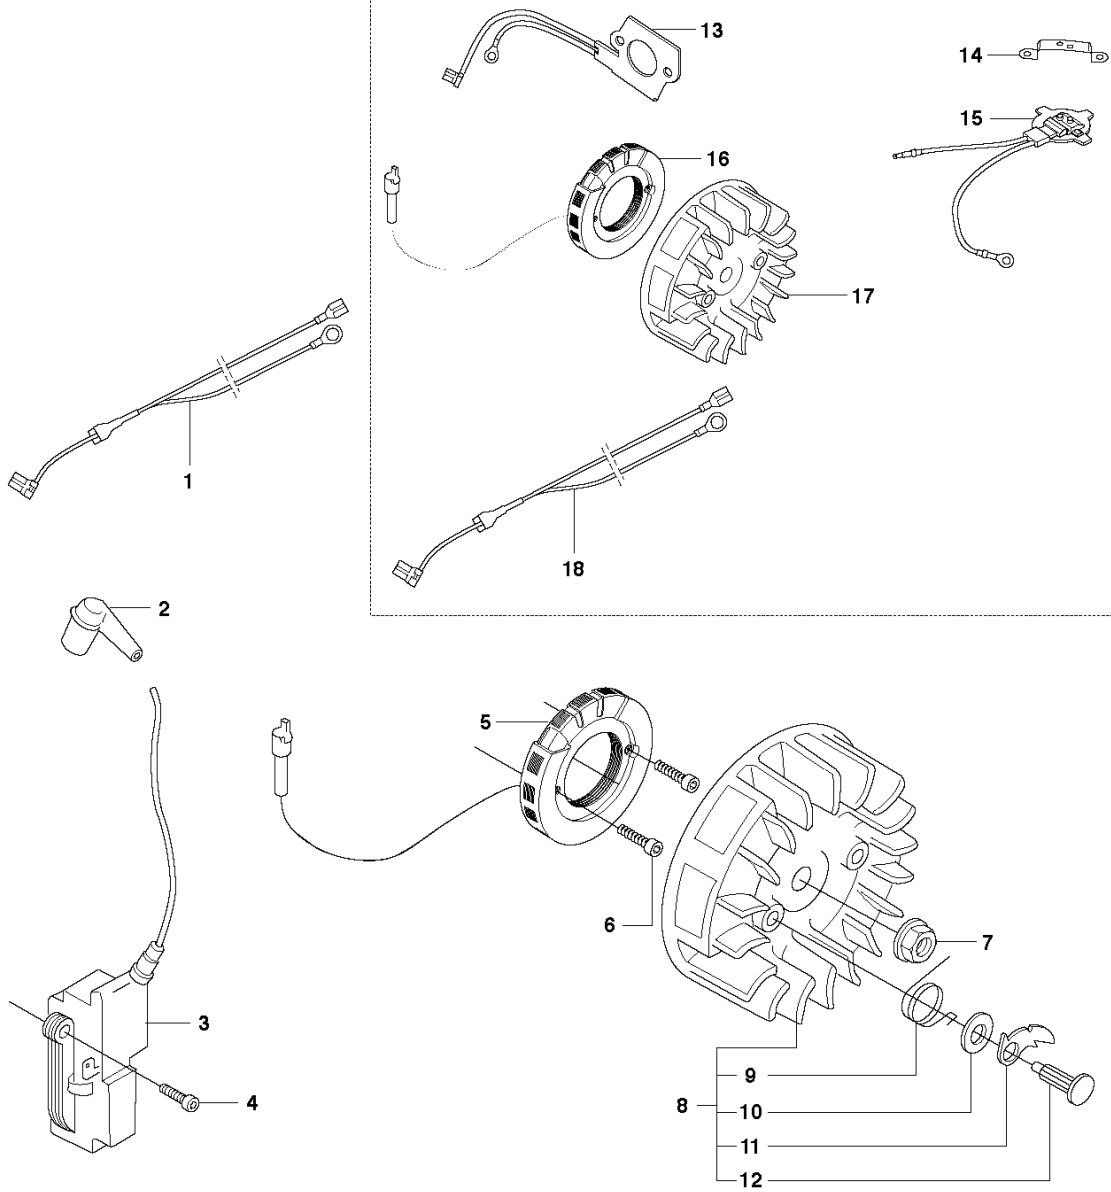

L 359
IGNITION SYSTEM

Heated carburettor

REF.	PART NO.	DESCRIPTION	REMARK	QTY.	KIT
1	503898701	WIRING ASSY		1	
2	501485402	SPARK PLUG CAP		1	
3	544047001	IGNITION MODULE		1	
4	503215525	SCREW IHST		2	
5	537330201	GENERATOR STATOR	G	1	
6	503202516	SCREW IHSCM		2	
7	503220401	NUT		1	
8	503921802	FLYWHEEL	G	1	
8	503921801	FLYWHEEL		1	
9	503818101	SPRING		2	8.17
10	503230042	WASHER		2	8.17
11	537103601	STARTER PAWL		2	8.17
12	501819903	SCREW		2	8.17
13	504043201	HEATING PLATE	G	1	
14	537060402	RETAINER	G	1	
15	501986301	THERMOSTAT ASSY	G	1	
16	502609601	GENERATOR STATOR	G, Heated carburettor	1	
17	503921803	FLYWHEEL	G, Heated carburettor	1	
18	503898705	WIRING ASSY		1