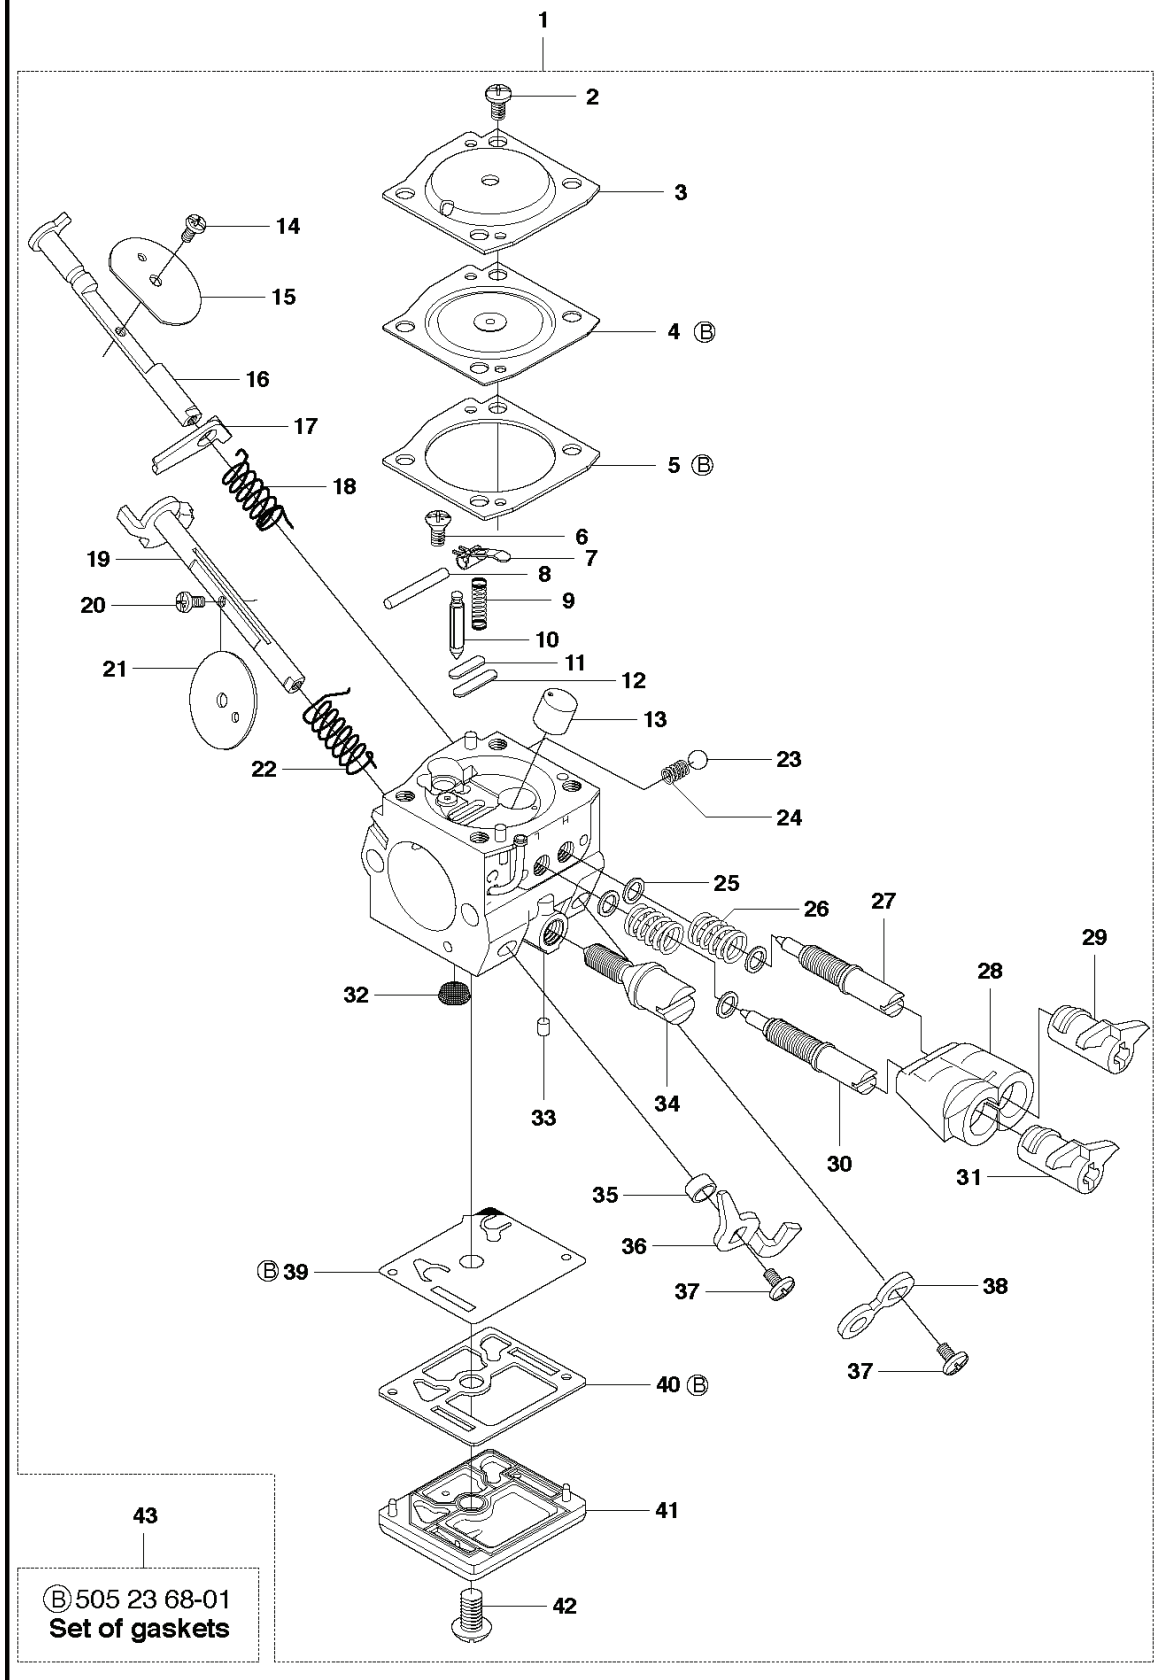

N 359
CARBURETTOR

ZAMA C3-EL42

(B) 505 23 68-01
Set of gaskets

REF.	PART NO.	DESCRIPTION	REMARK	QTY.	KIT
1	505203001	CARBURETTOR		1	
2	503480501	SCREW		4	1
3	537176001	COVER		1	1
4	537175901	DIAPHRAGM		1	1.43
5	505223901	GASKET		1	1.43
6	544082101	SCREW		1	1
7	537176401	LEVER		1	1
8	503480001	PIN RETAINING SCREW		1	1
9	537176301	SPRING		1	1
10	537176201	VALVE		1	1
11	537177801	PLUG		1	1
12	503535601	PLUG WELCH		1	1
13	505236701	NOZZLE ASSY		1	1
14	503523601	SCREW		1	1
15	537177201	VALVE		1	1
16	537177101	SHAFT ASSY		1	1
17	544056701	LEVER		1	1
18	537176601	SPRING		1	1
19	537175701	SHAFT ASSY		1	1
20	503481801	SCREW		1	1
21	537177001	VALVE		1	1
22	537176101	SPRING		1	1
23	537012501	BALL		1	1
24	537012601	SPRING		2	1
25	503903101	WASHER		4	1
26	503480801	SPRING		2	1
27	537178501	SCREW		1	1
28	503903401	RETAINER		1	1
29	503903301	LIMITER CAP		1	1
30	537178601	SCREW		1	1
31	503903201	LIMITER CAP		1	1
32	503535701	STRAINER		1	1
33	503481101	PIECE		1	1
34	504027301	SCREW		1	1
35	503481901	COLLAR		1	1
36	537176901	LEVER		1	1
37	503479001	SCREW		2	1
38	537177501	LEVER		1	1
39	537380201	DIAPHRAGM		1	1.43
40	503616601	GASKET		1	1.43
41	537176801	COVER		1	1
42	503479601	SCREW		1	1
43	505236801	KIT	B = Set of gaskets	1	

B 359
CLUTCH & OIL PUMP

REF.	PART NO.	DESCRIPTION	REMARK	QTY.	KIT
1	544180104	OIL PUMP ASSY		1	
2	503230060	WASHER		2	1
3	537069302	PUMP PISTON		1	1
4	503891601	SPRING		1	1
5	503891501	SPRING		1	1
6	537027101	ADJUSTER		1	1
7	721116430	GROOVED PIN		1	1
8	537101102	OIL HOSE		1	
9	503967501	OIL PLUMMET		1	
10	503217412	SCREW IHSCT		1	
11	537091801	OIL PRESSURE HOSE		1	
12	503912703	PUMP PINION	.325x7T	1	
12	503912903	PUMP PINION	"3/8"x7T"	1	
13	503980002	CLUTCH DRUM	.325x7T	1	
13	503934871	CLUTCH DRUM ASSY	"3/8"x7T"	1	
14	501457402	RIM	.325x7T	1	13
14	501598002	RIM	"3/8"x7T"	1	13
15	503255201	NEEDLE BEARING		1	13
16	537103403	CLUTCH ASSY		1	
17	537166901	CLUTCH SPRING		1	16