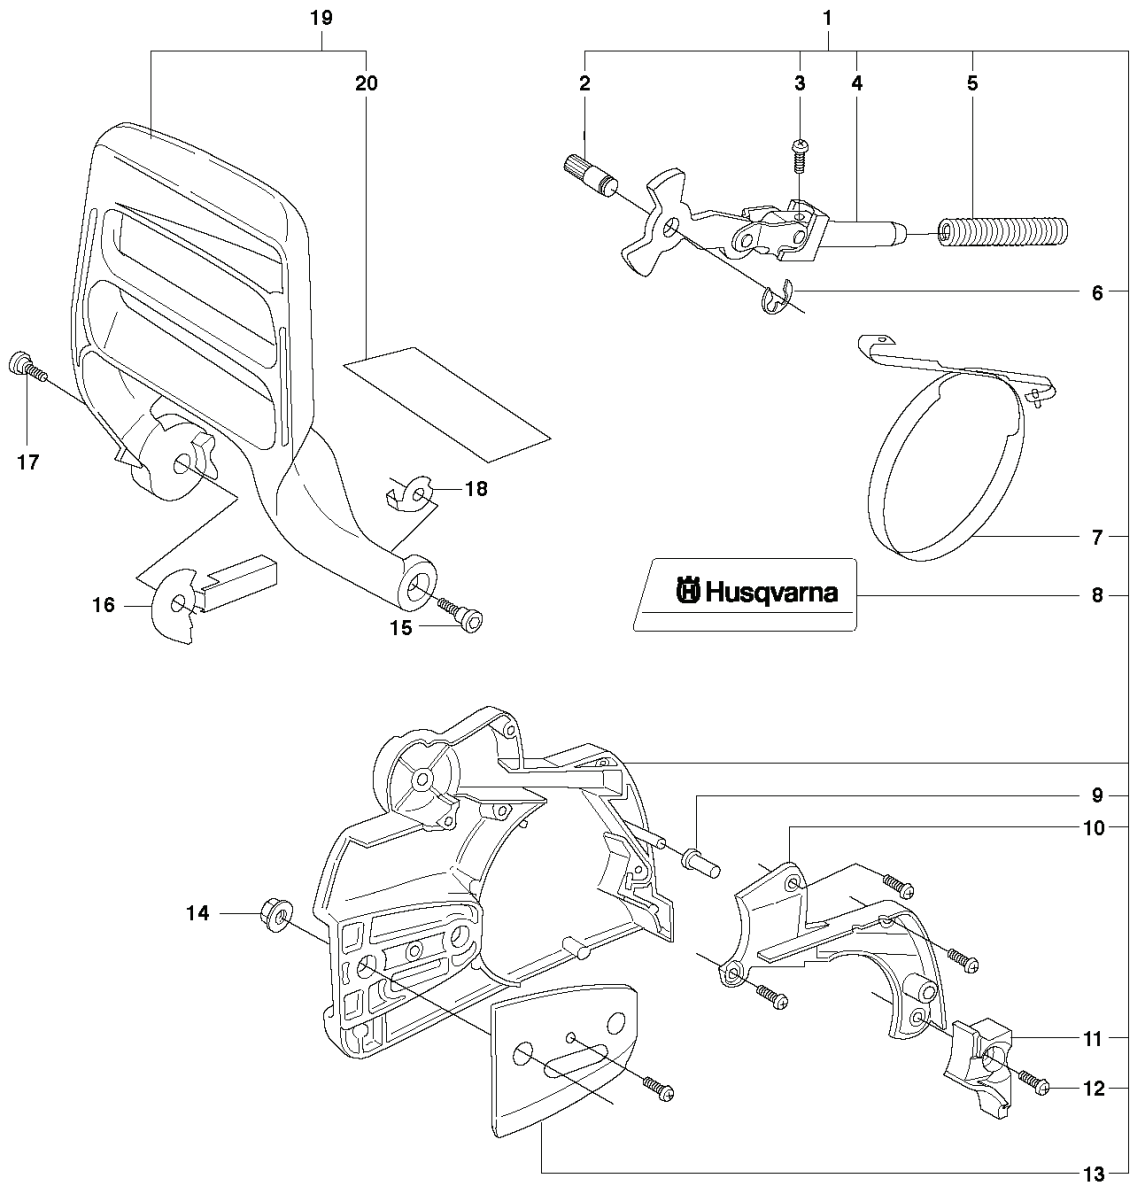

Q

Up to 073900001 (359)

1

REF.	PART NO.	DESCRIPTION	REMARK	QTY.	KIT
1	502628701	KIT		1	
2	544011002	FILTER HOLDER		1	1
3	503898705	WIRING ASSY		1	1
4	504043201	HEATING PLATE		1	1
5	501986301	THERMOSTAT ASSY		1	1
6	504116801	WIRING ASSY		1	1
7	537060402	RETAINER		1	1
8	504043501	CABLE COVER		1	1

G 359
CARBURETTOR & AIR FILTER

REF.	PART NO.	DESCRIPTION	REMARK	QTY.	KIT
1	537010901	AIR FILTER	80μ	1	
1	537010902	AIR FILTER	44μ	1	
1	537010903	AIR FILTER	FELT	1	
2	503962701	CLAMP		1	
3	725534155	SCREW IHSCM		2	
4	544011002	FILTER HOLDER		1	
5	503869502	STOP SWITCH		1	16
6	503869702	SPRING		1	16
7	503967601	GASKET		1	
8	503938702	WIRE		1	
9	505203001	CARBURETTOR		1	
10	504064401	SUPPORT RING		1	
11	544325101	HOSE		1	
12	503922501	CHOKE CONTROL		1	16
13	503928502	FLANGE		1	
14	503928702	BELLOWS		1	
15	537438801	CLIP		1	16
16	537251302	INSULATION WALL		1	

A 359
CHAIN BRAKE

REF.	PART NO.	DESCRIPTION	REMARK	QTY.	KIT
1	537107803	CHAIN BRAKE		1	
2	503892901	PIN		1	1
3	503217010	SCREW CCRPANT		1	1
4	503890802	KNEE JOINT ASSY		1	1
5	503465901	BRAKE SPRING		1	1
6	735310820	E-CLIP		1	1
7	537043001	BRAKE BAND ASSY		1	1
8	537370401	LABEL		1	1
9	503855201	GUIDE BUSHING		1	1
10	537108002	HUB CAP		1	1
11	537089001	WEAR PROTECTION		1	1
12	503217010	SCREW CCRPANT		5	1
13	503856601	COVER PLATE		1	1
14	503220001	HEXAGON NUT		2	
15	503893003	SCREW		1	
16	537029901	WEAR PROTECTION		1	
17	503893003	SCREW		1	
18	503230071	WASHER		1	
19	537159302	HAND GUARD		1	
20	537152701	HEAT PROTECTOR		1	19