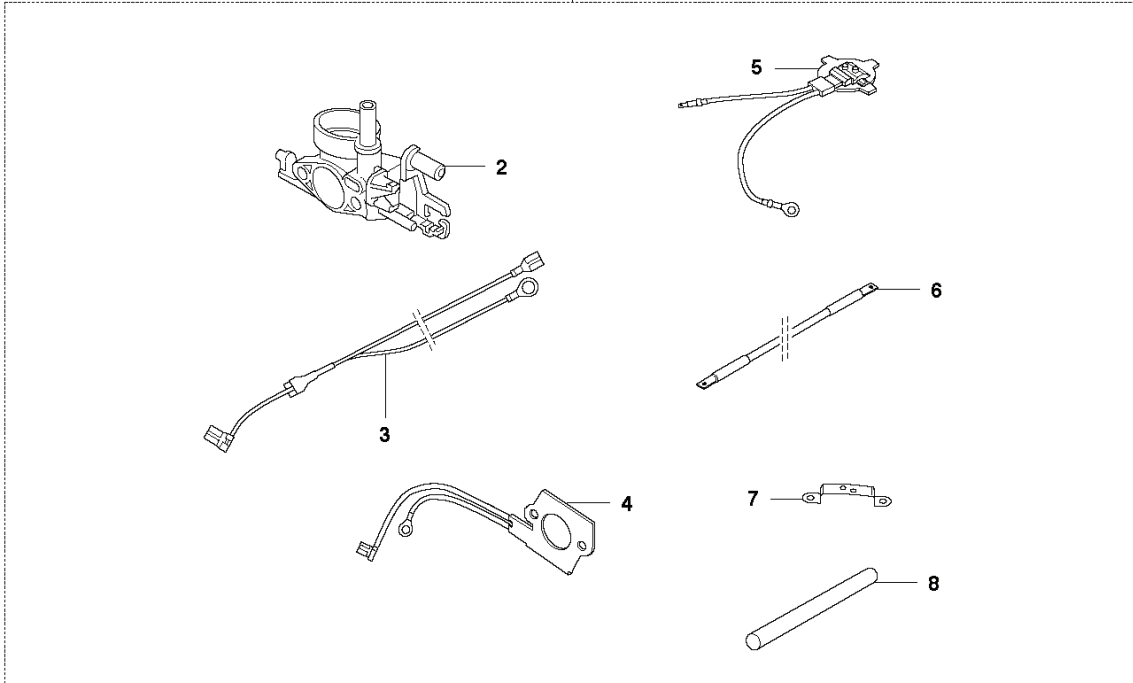

Q

Up to 073900001 (359)

1

REF.	PART NO.	DESCRIPTION	REMARK	QTY.	KIT
1	502628701	KIT		1	
2	544011002	FILTER HOLDER		1	1
3	503898705	WIRING ASSY		1	1
4	504043201	HEATING PLATE		1	1
5	501986301	THERMOSTAT ASSY		1	1
6	504116801	WIRING ASSY		1	1
7	537060402	RETAINER		1	1
8	504043501	CABLE COVER		1	1