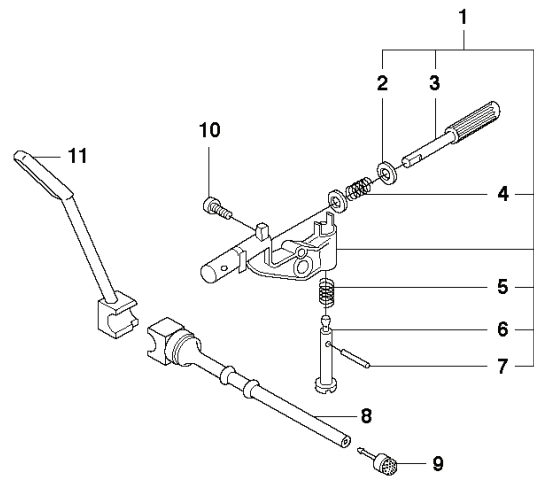

N 359
CARBURETTOR

ZAMA C3-EL42

(B) 505 23 68-01
Set of gaskets

REF.	PART NO.	DESCRIPTION	REMARK	QTY.	KIT
1	505203001	CARBURETTOR		1	
2	503480501	SCREW		4	1
3	537176001	COVER		1	1
4	537175901	DIAPHRAGM		1	1.43
5	505223901	GASKET		1	1.43
6	544082101	SCREW		1	1
7	537176401	LEVER		1	1
8	503480001	PIN RETAINING SCREW		1	1
9	537176301	SPRING		1	1
10	537176201	VALVE		1	1
11	537177801	PLUG		1	1
12	503535601	PLUG WELCH		1	1
13	505236701	NOZZLE ASSY		1	1
14	503523601	SCREW		1	1
15	537177201	VALVE		1	1
16	537177101	SHAFT ASSY		1	1
17	544056701	LEVER		1	1
18	537176601	SPRING		1	1
19	537175701	SHAFT ASSY		1	1
20	503481801	SCREW		1	1
21	537177001	VALVE		1	1
22	537176101	SPRING		1	1
23	537012501	BALL		1	1
24	537012601	SPRING		2	1
25	503903101	WASHER		4	1
26	503480801	SPRING		2	1
27	537178501	SCREW		1	1
28	503903401	RETAINER		1	1
29	503903301	LIMITER CAP		1	1
30	537178601	SCREW		1	1
31	503903201	LIMITER CAP		1	1
32	503535701	STRAINER		1	1
33	503481101	PIECE		1	1
34	504027301	SCREW		1	1
35	503481901	COLLAR		1	1
36	537176901	LEVER		1	1
37	503479001	SCREW		2	1
38	537177501	LEVER		1	1
39	537380201	DIAPHRAGM		1	1.43
40	503616601	GASKET		1	1.43
41	537176801	COVER		1	1
42	503479601	SCREW		1	1
43	505236801	KIT	B = Set of gaskets	1	

B 359
CLUTCH & OIL PUMP

REF.	PART NO.	DESCRIPTION	REMARK	QTY.	KIT
1	544180104	OIL PUMP ASSY		1	
2	503230060	WASHER		2	1
3	537069302	PUMP PISTON		1	1
4	503891601	SPRING		1	1
5	503891501	SPRING		1	1
6	537027101	ADJUSTER		1	1
7	721116430	GROOVED PIN		1	1
8	537101102	OIL HOSE		1	
9	503967501	OIL PLUMMET		1	
10	503217412	SCREW IHSCT		1	
11	537091801	OIL PRESSURE HOSE		1	
12	503912703	PUMP PINION	.325x7T	1	
12	503912903	PUMP PINION	"3/8"x7T"	1	
13	503980002	CLUTCH DRUM	.325x7T	1	
13	503934871	CLUTCH DRUM ASSY	"3/8"x7T"	1	
14	501457402	RIM	.325x7T	1	13
14	501598002	RIM	"3/8"x7T"	1	13
15	503255201	NEEDLE BEARING		1	13
16	537103403	CLUTCH ASSY		1	
17	537166901	CLUTCH SPRING		1	16