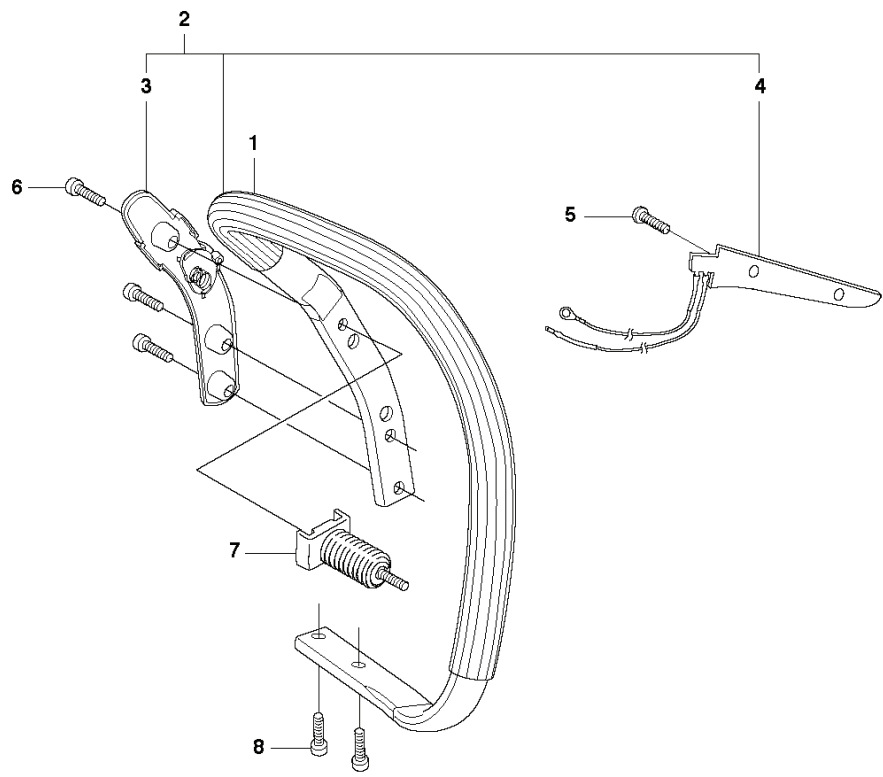

K 359
HANDLE

REF.	PART NO.	DESCRIPTION	REMARK	QTY.	KIT
1	537256501	HANDLE		1	
1	537256502	HANDLE	G	1	2
2	537327401	HANDLE	G	1	
3	537327301	CONTACT	G	1	2
4	503926102	HEATING PLATE	G	1	2
5	503213801	SCREW CRCSRT	G	2	
6	503218876	SCREW IHSCT		3	
7	503923301	ANTIVIBRATION ELEMENT		1	
8	503218872	SCREW IHSCT		2