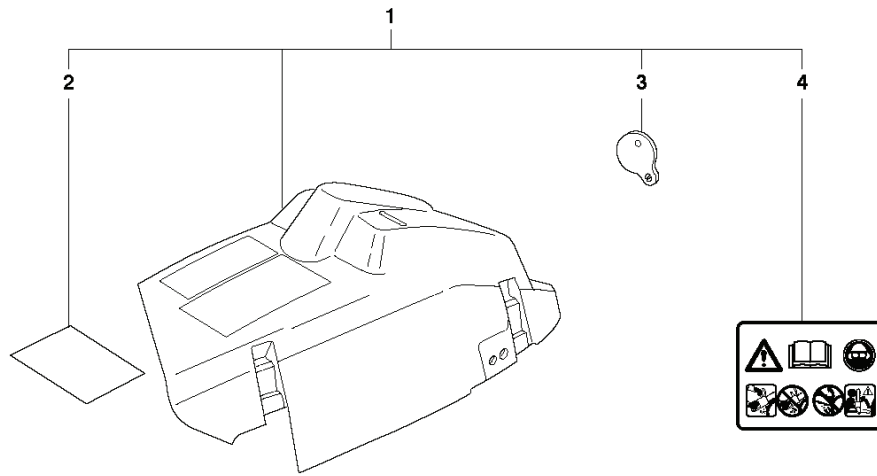

C 359
CYLINDER COVER

REF.	PART NO.	DESCRIPTION	REMARK	QTY.	KIT
1	503928002	CYLINDER COVER		1	
2	503845901	HEAT PROTECTOR		1	
3	501639701	COVER		1	
4	503987401	LABEL		1