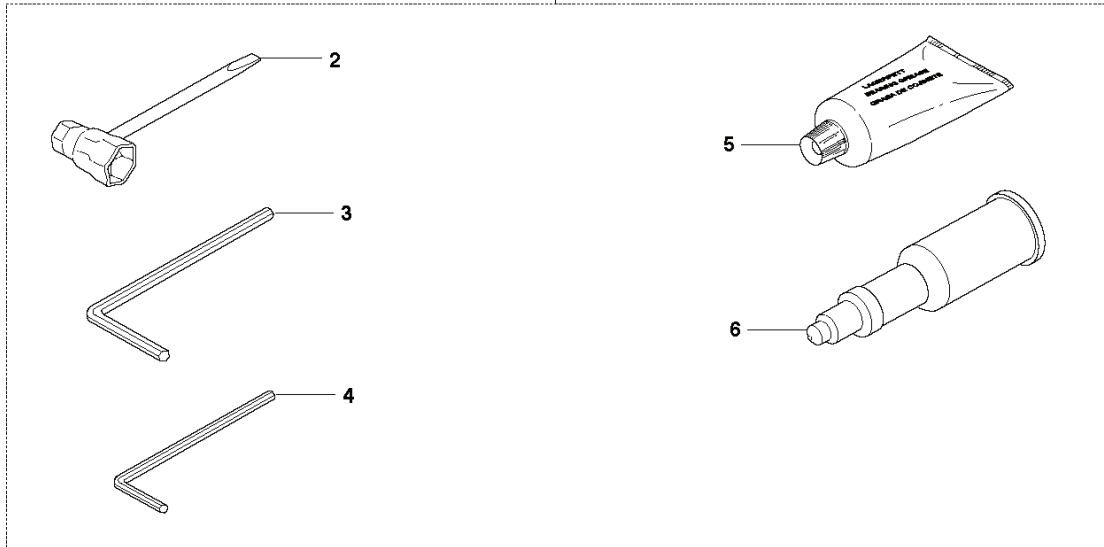

P 359
Accessories
Zubehöre
Accessories
Accesorios
Tillbehör

1

REF.	PART NO.	DESCRIPTION	REMARK	QTY.	KIT
1	503558501	TOOL		1	
2	501691701	COMBINATION WRENCH		1	1
3	503558602	SPANNER		1	1
4	503558601	SPANNER		1	1
5	503621201	GREASE		1	1
6	501911401	GREASE GUN		1	1
7	503978801	WINTER COVER	WINTER KIT	1	
8	503217016	SCREW CCRPANT		1	7
9	740420100	O-RING		1	7