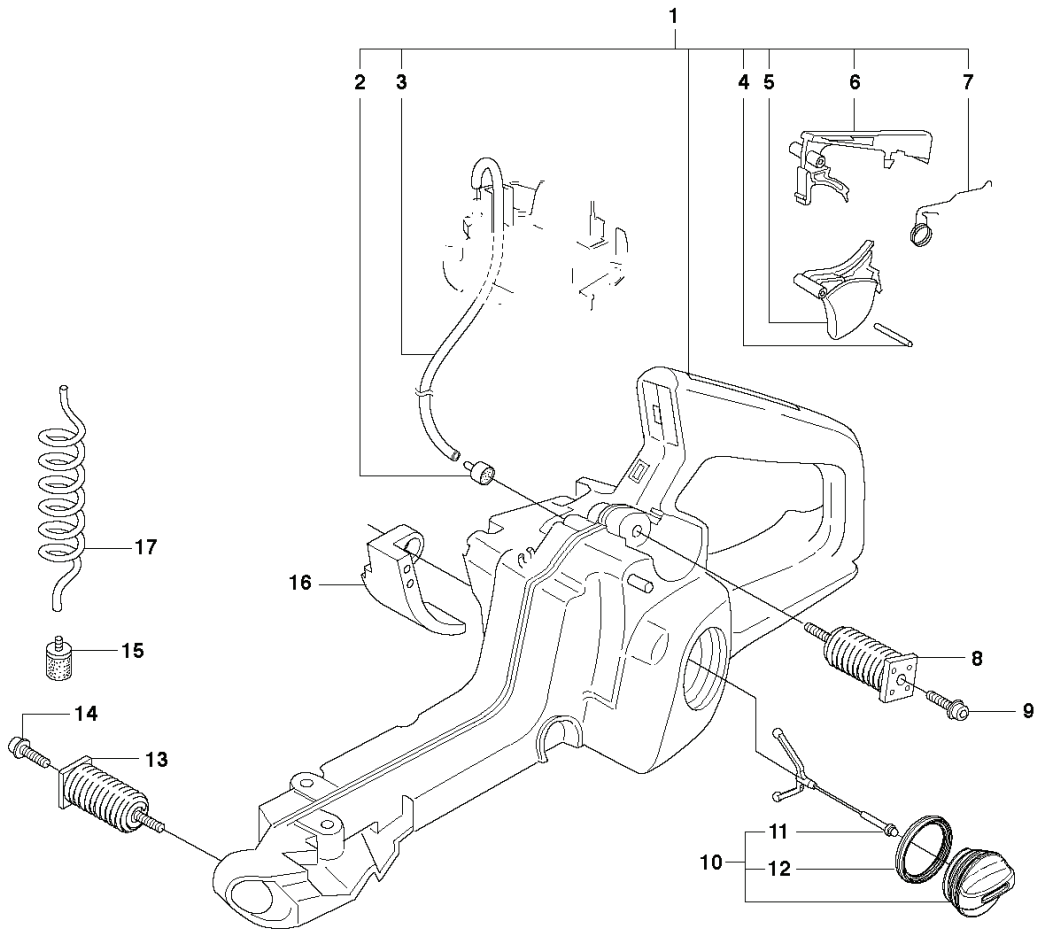

J 359
FUEL TANK

REF.	PART NO.	DESCRIPTION	REMARK	QTY.	KIT
1	503923001	FUEL TANK		1	
2	537359501	TANK VENT ASSY		1	1
3	544324920	FUEL HOSE		1	1
4	720182520	PARALLEL PIN		1	1
5	503854501	TRIGGER		1	1
6	503854401	THROTTLE LOCKOUT		1	1
7	503998601	RECOIL SPRING		1	1
8	503854101	ANTIVIBRATION ELEMENT		1	
9	503218876	SCREW IHSCT		1	
10	537215203	TANK CAP ASSY	E-tech	1	
10	537215202	TANK CAP ASSY		1	
11	503578901	HOLDER		1	10
12	537215001	SEALING		1	10
13	503923101	ANTIVIBRATION ELEMENT		1	
14	503218876	SCREW IHSCT		1	
15	503443201	FUEL FILTER		1	
16	503964301	WEAR PROTECTION		1	
17	544325002	FUEL HOSE		1