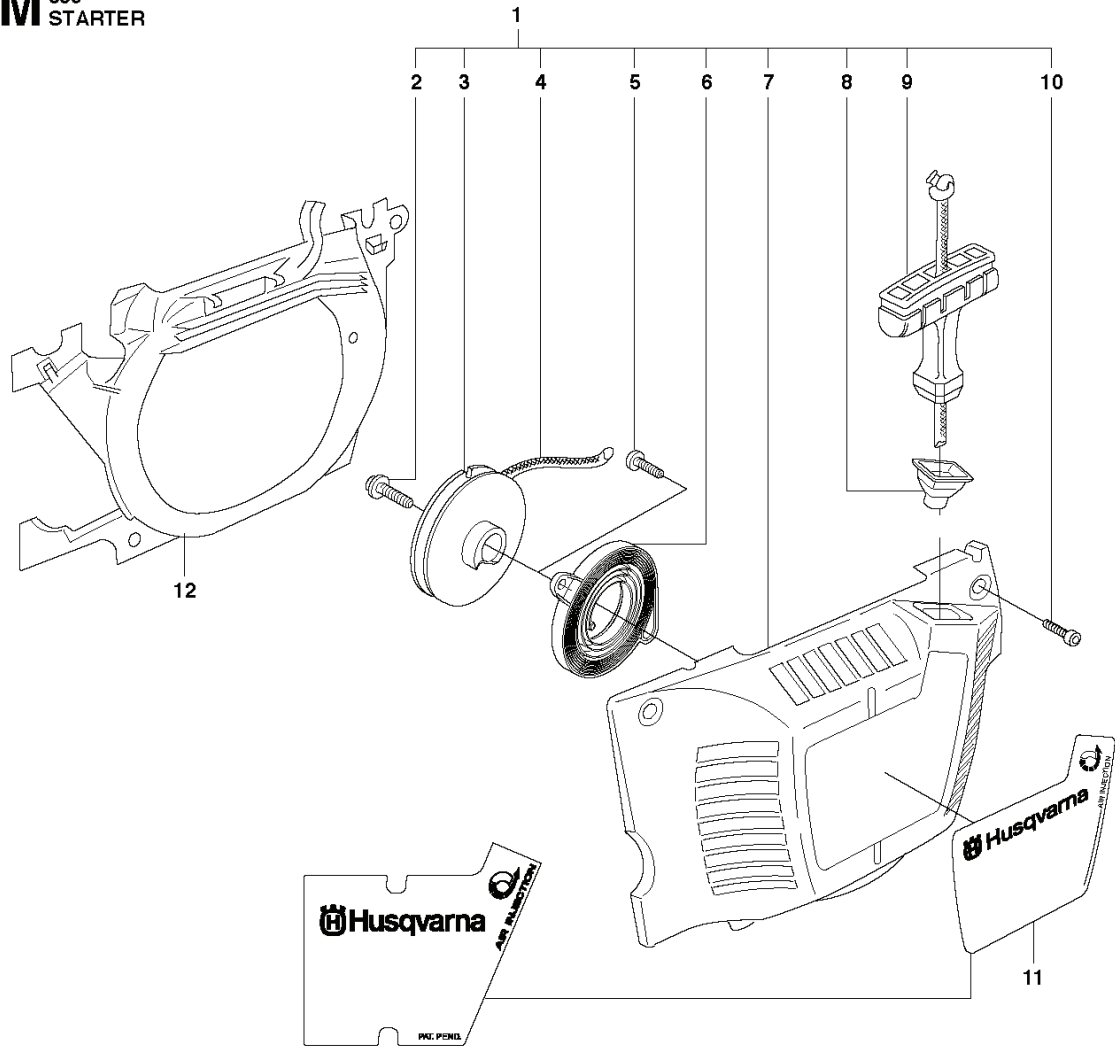

H 359
CRANKCASE

39
(A) 503 97 85-01
Set of gaskets

REF.	PART NO.	DESCRIPTION	REMARK	QTY.	KIT
1	503925305	CRANKCASE ASSY		1	
2	721120730	GROOVED PIN		1	1
3	503200832	SCREW IHSCM		6	1
4	503905601	GUIDE BUSHING		1	1
5	738220225	BALL BEARING		2	1
6	503875401	BAR BOLT		2	1
7	503905601	GUIDE BUSHING		1	1
8	503200776	SCREW IHSCFM		2	1
9	530026119	CHECK VALVE		1	1
10	537403501	FILTER		1	1
11	503202516	SCREW IHSCM		2	1
12	503200220	SCREW IHSCFM		1	1
13	505275719	SEALING RING		1	
14	503215101	SCREW IHST		1	
15	503869201	BUSHING		1	
16	503927903	CARBURETTOR		1	
17	503217512	SCREW IHST		4	
18	503869301	SUPPORT		2	
19	537146501	BELLOWS		1	
20	537021801	BUMPER		1	
21	503973801	SPIKE		1	
22	503892401	LOCK		1	
23	503436501	POSITION SPRING		1	
24	503217412	SCREW IHST		2	
25	503935401	CHAIN GUIDE PLATE		1	
26	537071201	CHAIN TENSIONER		1	
27	503218876	SCREW IHST		1	
28	537377901	CHAIN CATCHER		1	
29	503213901	SCREW IHST		3	
30	503894701	SNAP LOCKING		3	
31	503929001	JET		1	
32	503217412	SCREW IHST		1	
33	503869201	BUSHING		1	
34	503215101	SCREW IHST		1	
35	505275719	SEALING RING		1	
36	537215202	TANK CAP ASSY		1	
37	503578901	HOLDER		1	36
38	537215001	SEALING		1	36
39	503978501	GASKET KIT	A = Set of gaskets	1	

E 359
CRANK SHAFT

REF.	PART NO.	DESCRIPTION	REMARK	QTY.	KIT
1	537156802	CRANKSHAFT ASSY		1	
2	738220225	BALL BEARING		2	1
3	503255601	NEEDLE BEARING		1	1

M 359
STARTER

REF.	PART NO.	DESCRIPTION	REMARK	QTY.	KIT
1	503930603	STARTER		1	
2	503215216	SCREW IHSCFT		1	1
3	537065901	STARTER PULLEY		1	1
4	505305125	STARTER ROPE		1	1
5	503212910	SCREW CCRPANT		2	1
6	537093101	SPRING CASSETTE ASSY		1	1
7	503930702	STARTER HOUSING		1	1
8	501630601	SLEEVE		1	1
9	503543901	STARTER HANDLE		1	1
10	544080301	SCREW		4	1
11	537324807	LABEL	359	1	
11	537324808	LABEL	359G	1	
11	537324809	LABEL	359G carb heat	1	
11	537324810	LABEL	359 E-tech	1	
11	537324811	LABEL	359G E-tech	1	
11	537324812	LABEL	359G carb heat E-tech	1	
12	503928901	AIR CONDUCTOR		1	