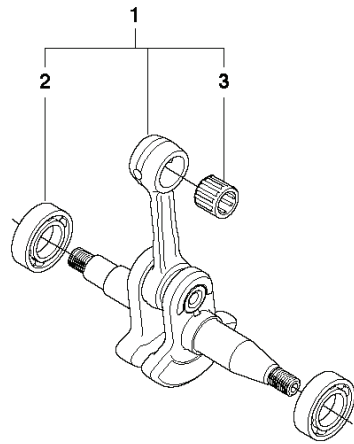

E 359
CRANK SHAFT

REF.	PART NO.	DESCRIPTION	REMARK	QTY.	KIT
1	537156802	CRANKSHAFT ASSY		1	
2	738220225	BALL BEARING		2	1
3	503255601	NEEDLE BEARING		1	1