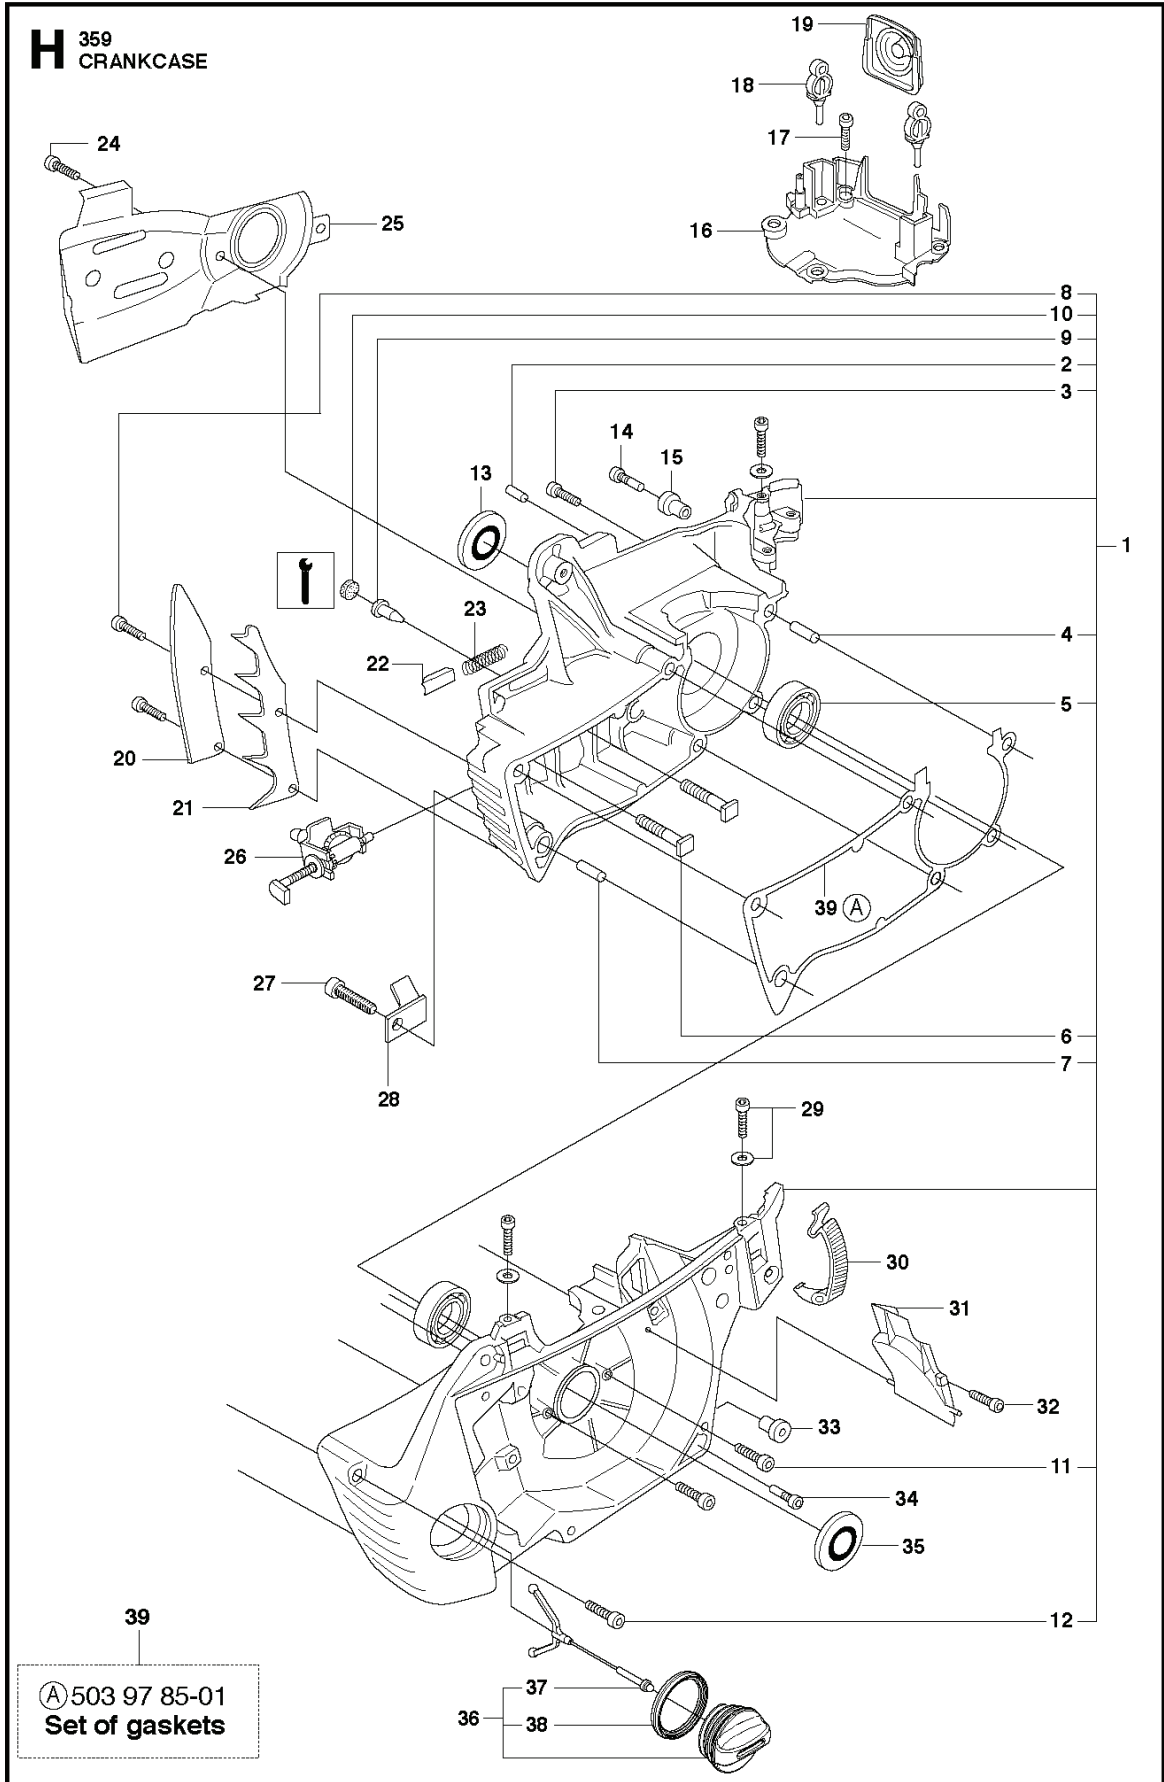

H 359
CRANKCASE

39
(A) 503 97 85-01
Set of gaskets

REF.	PART NO.	DESCRIPTION	REMARK	QTY.	KIT
1	503925305	CRANKCASE ASSY		1	
2	721120730	GROOVED PIN		1	1
3	503200832	SCREW IHSCM		6	1
4	503905601	GUIDE BUSHING		1	1
5	738220225	BALL BEARING		2	1
6	503875401	BAR BOLT		2	1
7	503905601	GUIDE BUSHING		1	1
8	503200776	SCREW IHSCFM		2	1
9	530026119	CHECK VALVE		1	1
10	537403501	FILTER		1	1
11	503202516	SCREW IHSCM		2	1
12	503200220	SCREW IHSCFM		1	1
13	505275719	SEALING RING		1	
14	503215101	SCREW IHST		1	
15	503869201	BUSHING		1	
16	503927903	CARBURETTOR		1	
17	503217512	SCREW IHST		4	
18	503869301	SUPPORT		2	
19	537146501	BELLOWS		1	
20	537021801	BUMPER		1	
21	503973801	SPIKE		1	
22	503892401	LOCK		1	
23	503436501	POSITION SPRING		1	
24	503217412	SCREW IHST		2	
25	503935401	CHAIN GUIDE PLATE		1	
26	537071201	CHAIN TENSIONER		1	
27	503218876	SCREW IHST		1	
28	537377901	CHAIN CATCHER		1	
29	503213901	SCREW IHST		3	
30	503894701	SNAP LOCKING		3	
31	503929001	JET		1	
32	503217412	SCREW IHST		1	
33	503869201	BUSHING		1	
34	503215101	SCREW IHST		1	
35	505275719	SEALING RING		1	
36	537215202	TANK CAP ASSY		1	
37	503578901	HOLDER		1	36
38	537215001	SEALING		1	36
39	503978501	GASKET KIT	A = Set of gaskets	1