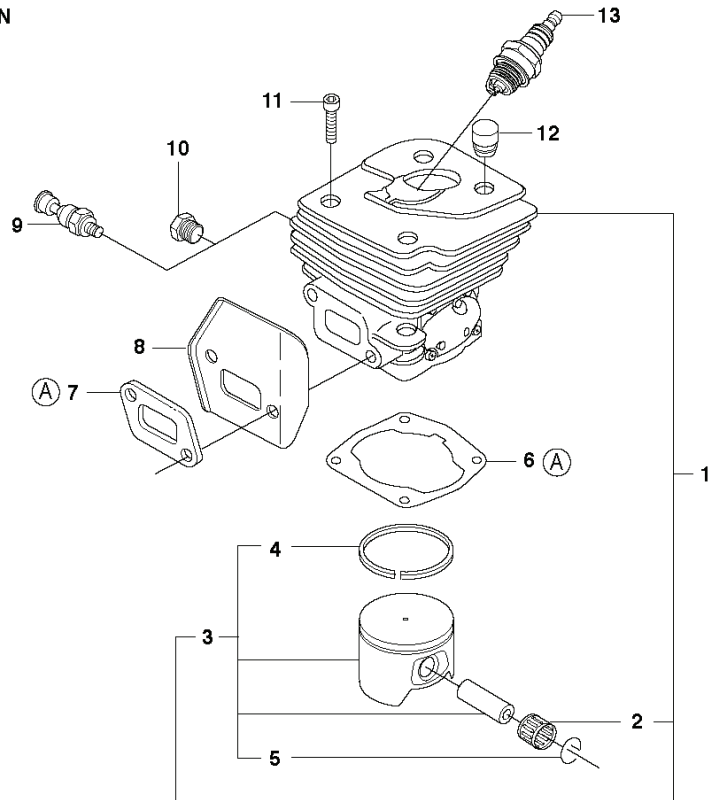

D 359
CYLINDER PISTON

14

Ⓐ 503 97 85-01
Set of gaskets

REF.	PART NO.	DESCRIPTION	REMARK	QTY.	KIT
1	537157304	CYLINDER ASSY		1	
2	503255601	NEEDLE BEARING		1	1
3	576472202	PISTON ASSY		1	1
4	503289029	PISTON RING		1	3
5	737431200	SNAP RING		2	3
6	503966601	GASKET		1	14
7	503916601	GASKET		1	14
8	503916502	HEAT DEFLECTOR		1	
9	503715301	DECOMPRESSION VALVE		1	
10	503552201	PLUG		1	
11	725533355	SCREW IHSCM		4	
12	537022601	SUPPORT		1	
13	503235108	SPARK PLUG	RCJ 7Y	1	
14	503978501	GASKET KIT	A = Set of gaskets	1