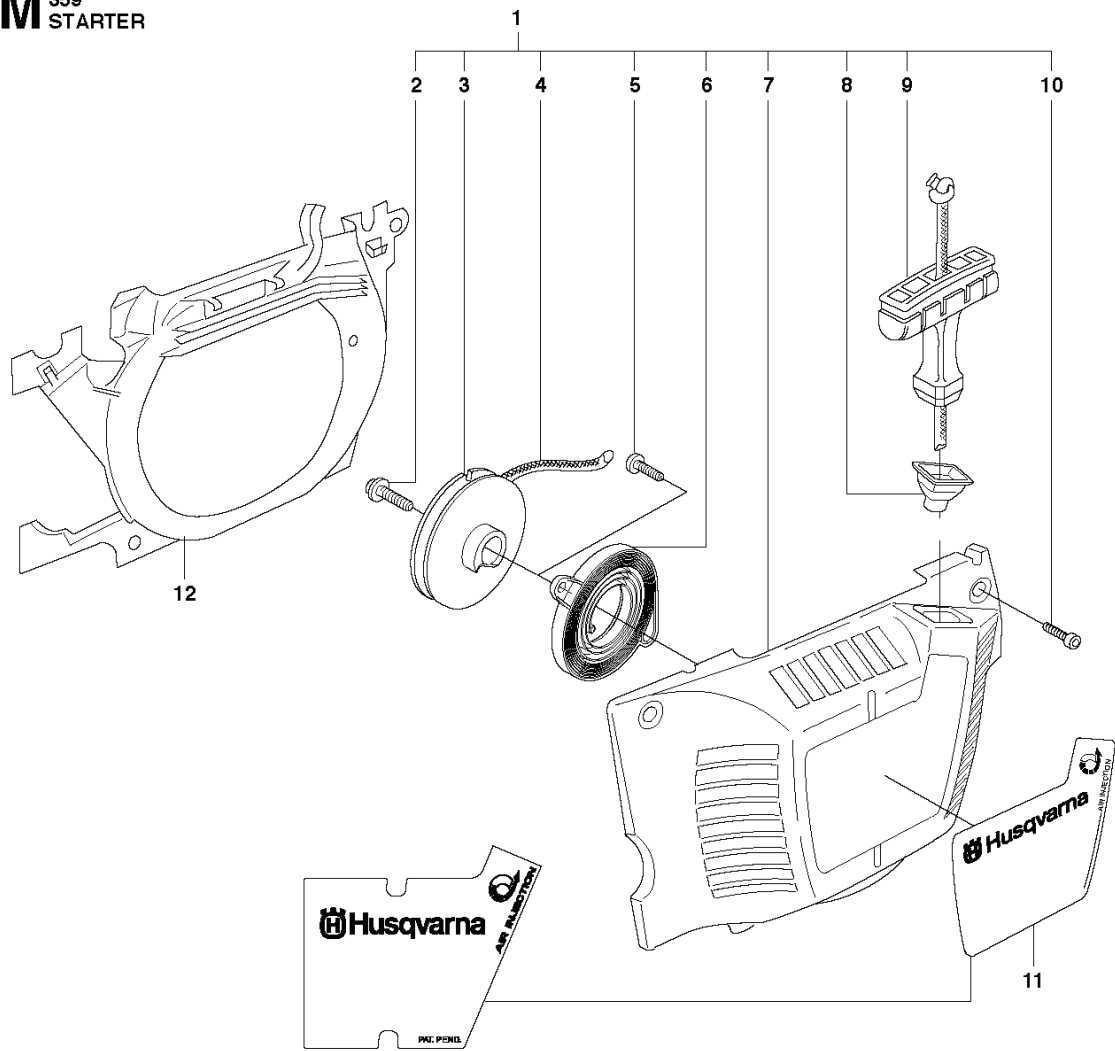

M 359
STARTER

REF.	PART NO.	DESCRIPTION	REMARK	QTY.	KIT
1	503930603	STARTER		1	
2	503215216	SCREW IHSCFT		1	1
3	537065901	STARTER PULLEY		1	1
4	505305125	STARTER ROPE		1	1
5	503212910	SCREW CCRPANT		2	1
6	537093101	SPRING CASSETTE ASSY		1	1
7	503930702	STARTER HOUSING		1	1
8	501630601	SLEEVE		1	1
9	503543901	STARTER HANDLE		1	1
10	544080301	SCREW		4	1
11	537324807	LABEL	359	1	
11	537324808	LABEL	359G	1	
11	537324809	LABEL	359G carb heat	1	
11	537324810	LABEL	359 E-tech	1	
11	537324811	LABEL	359G E-tech	1	
11	537324812	LABEL	359G carb heat E-tech	1	
12	503928901	AIR CONDUCTOR		1