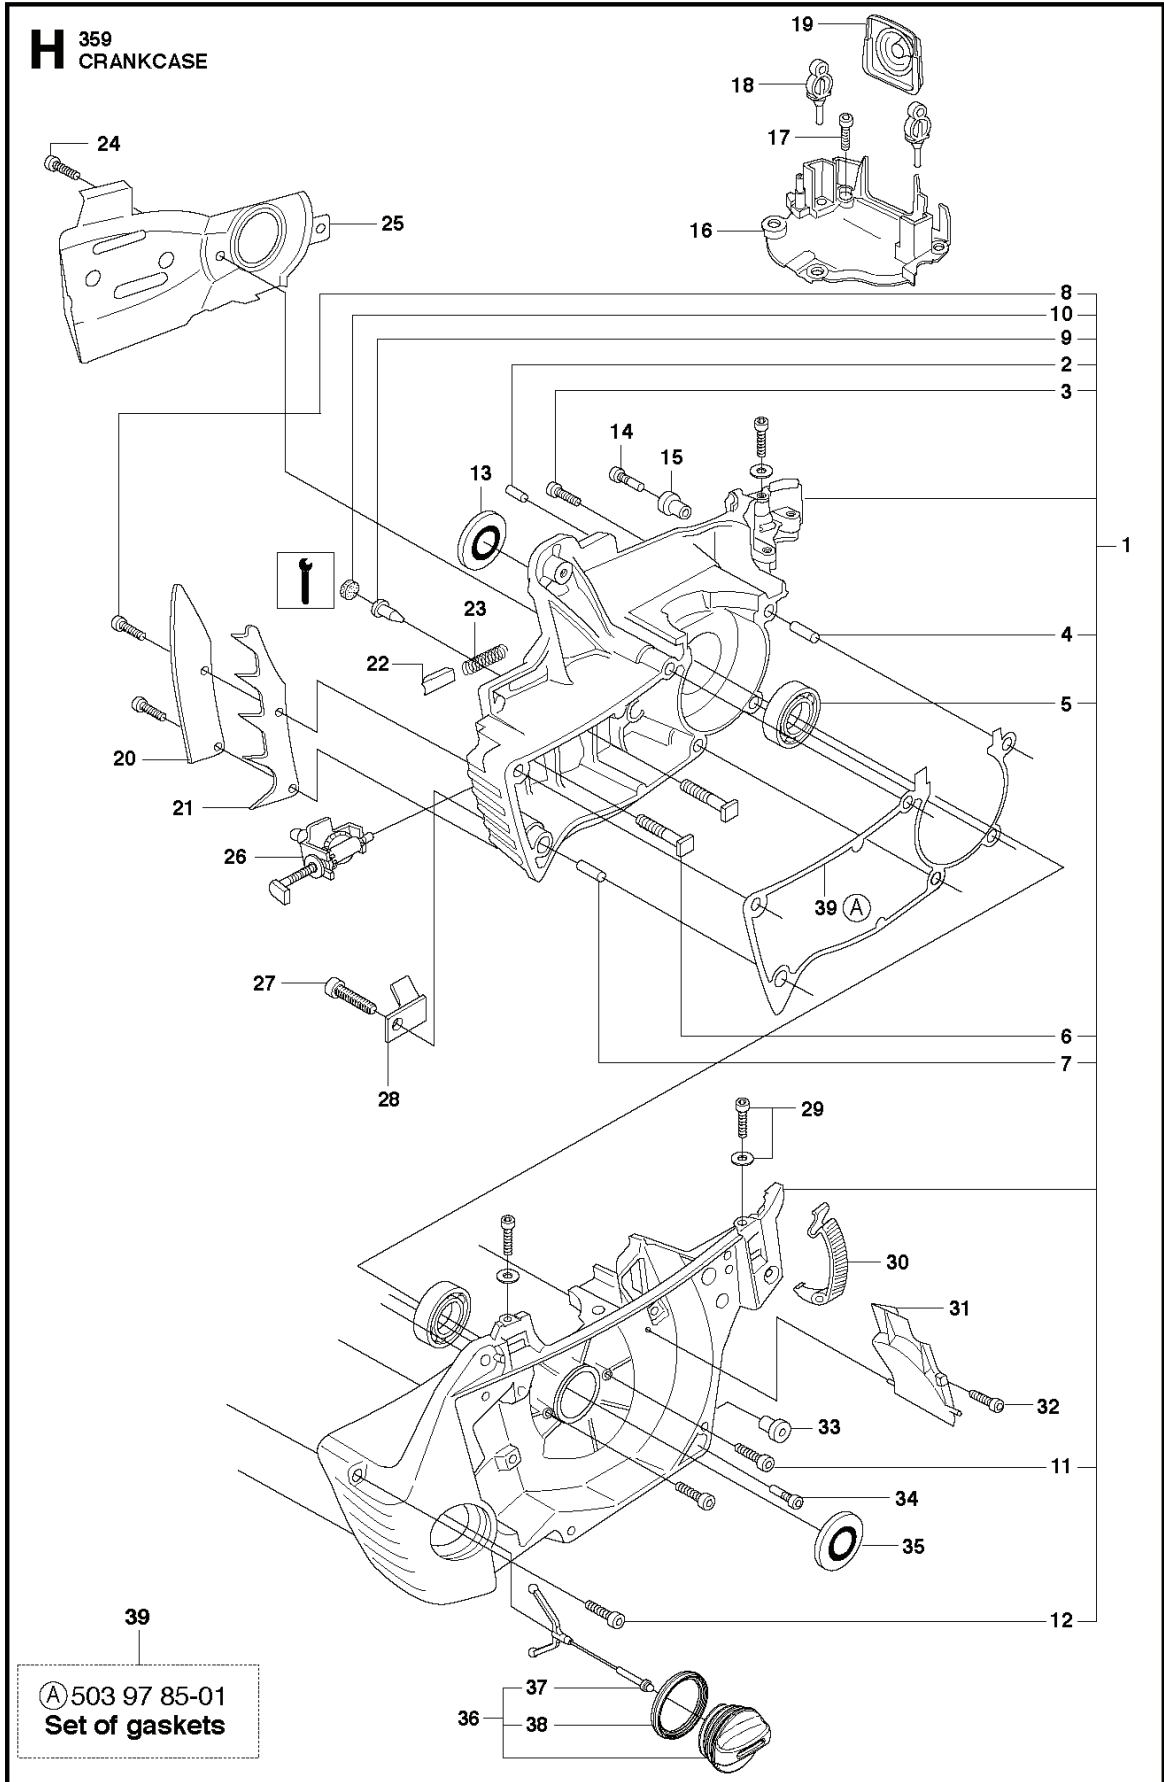

H 359 CRANKCASE

REF.	PART NO.	DESCRIPTION	REMARK	QTY.	KIT
1	503925305	CRANKCASE ASSY		1	
2	721120730	GROOVED PIN		1	1
3	503200832	SCREW IHSCM		6	1
4	503905601	GUIDE BUSHING		1	1
5	738220225	BALL BEARING		2	1
6	503875401	BAR BOLT		2	1
7	503905601	GUIDE BUSHING		1	1
8	503200776	SCREW IHSCFM		2	1
9	530026119	CHECK VALVE		1	1
10	537403501	FILTER		1	1
11	503202516	SCREW IHSCM		2	1
12	503200220	SCREW IHSCFM		1	1
13	505275719	SEALING RING		1	
14	503215101	SCREW IHST		1	
15	503869201	BUSHING		1	
16	503927903	CARBURETTOR		1	
17	503217512	SCREW IHST		4	
18	503869301	SUPPORT		2	
19	537146501	BELLOWS		1	
20	537021801	BUMPER		1	
21	503973801	SPIKE		1	
22	503892401	LOCK		1	
23	503436501	POSITION SPRING		1	
24	503217412	SCREW IHST		2	
25	503935401	CHAIN GUIDE PLATE		1	
26	537071201	CHAIN TENSIONER		1	
27	503218876	SCREW IHST		1	
28	537377901	CHAIN CATCHER		1	
29	503213901	SCREW IHST		3	
30	503894701	SNAP LOCKING		3	
31	503929001	JET		1	
32	503217412	SCREW IHST		1	
33	503869201	BUSHING		1	
34	503215101	SCREW IHST		1	
35	505275719	SEALING RING		1	
36	537215202	TANK CAP ASSY		1	
37	503578901	HOLDER		1	36
38	537215001	SEALING		1	36
39	503978501	GASKET KIT	A = Set of gaskets	1