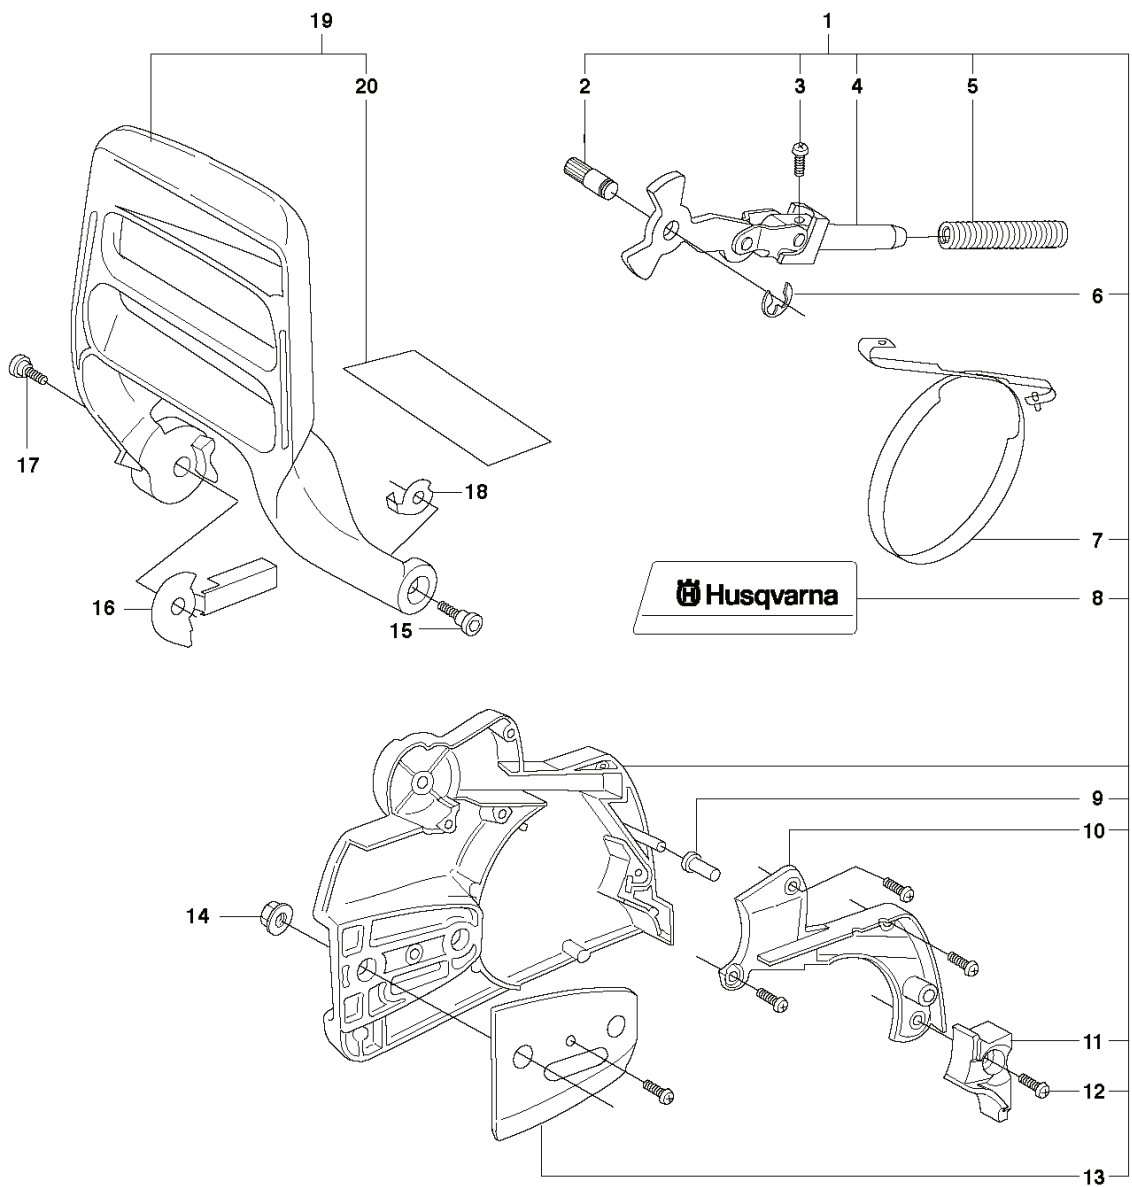

N 359
CARBURETTOR

ZAMA C3-EL42

43
Ⓟ 505 23 68-01
Set of gaskets

REF.	PART NO.	DESCRIPTION	REMARK	QTY.	KIT
1	505203001	CARBURETTOR		1	
2	503480501	SCREW		4	1
3	537176001	COVER		1	1
4	537175901	DIAPHRAGM		1	1.43
5	505223901	GASKET		1	1.43
6	544082101	SCREW		1	1
7	537176401	LEVER		1	1
8	503480001	PIN RETAINING SCREW		1	1
9	537176301	SPRING		1	1
10	537176201	VALVE		1	1
11	537177801	PLUG		1	1
12	503535601	PLUG WELCH		1	1
13	505236701	NOZZLE ASSY		1	1
14	503523601	SCREW		1	1
15	537177201	VALVE		1	1
16	537177101	SHAFT ASSY		1	1
17	544056701	LEVER		1	1
18	537176601	SPRING		1	1
19	537175701	SHAFT ASSY		1	1
20	503481801	SCREW		1	1
21	537177001	VALVE		1	1
22	537176101	SPRING		1	1
23	537012501	BALL		1	1
24	537012601	SPRING		2	1
25	503903101	WASHER		4	1
26	503480801	SPRING		2	1
27	537178501	SCREW		1	1
28	503903401	RETAINER		1	1
29	503903301	LIMITER CAP		1	1
30	537178601	SCREW		1	1
31	503903201	LIMITER CAP		1	1
32	503535701	STRAINER		1	1
33	503481101	PIECE		1	1
34	504027301	SCREW		1	1
35	503481901	COLLAR		1	1
36	537176901	LEVER		1	1
37	503479001	SCREW		2	1
38	537177501	LEVER		1	1
39	537380201	DIAPHRAGM		1	1.43
40	503616601	GASKET		1	1.43
41	537176801	COVER		1	1
42	503479601	SCREW		1	1
43	505236801	KIT	B = Set of gaskets	1	

A 359
CHAIN BRAKE

REF.	PART NO.	DESCRIPTION	REMARK	QTY.	KIT
1	537107803	CHAIN BRAKE		1	
2	503892901	PIN		1	1
3	503217010	SCREW CCRPANT		1	1
4	503890802	KNEE JOINT ASSY		1	1
5	503465901	BRAKE SPRING		1	1
6	735310820	E-CLIP		1	1
7	537043001	BRAKE BAND ASSY		1	1
8	537370401	LABEL		1	1
9	503855201	GUIDE BUSHING		1	1
10	537108002	HUB CAP		1	1
11	537089001	WEAR PROTECTION		1	1
12	503217010	SCREW CCRPANT		5	1
13	503856601	COVER PLATE		1	1
14	503220001	HEXAGON NUT		2	
15	503893003	SCREW		1	
16	537029901	WEAR PROTECTION		1	
17	503893003	SCREW		1	
18	503230071	WASHER		1	
19	537159302	HAND GUARD		1	
20	537152701	HEAT PROTECTOR		1	19