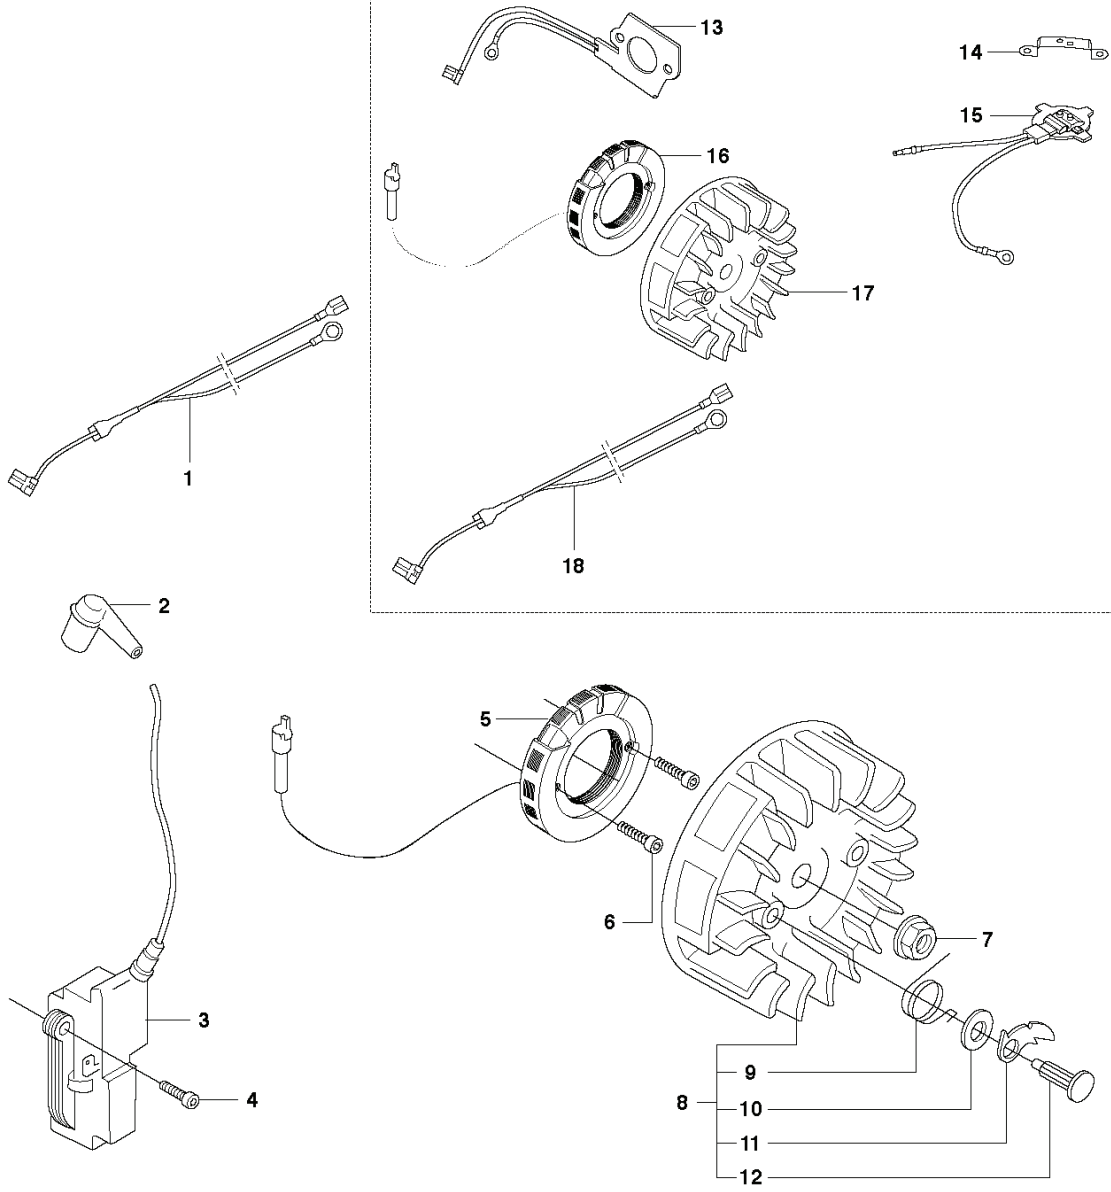

L 359
IGNITION SYSTEM

Heated carburettor

REF.	PART NO.	DESCRIPTION	REMARK	QTY.	KIT
1	503898701	WIRING ASSY		1	
2	501485402	SPARK PLUG CAP		1	
3	544047001	IGNITION MODULE		1	
4	503215525	SCREW IHST		2	
5	537330201	GENERATOR STATOR	G	1	
6	503202516	SCREW IHSCM		2	
7	503220401	NUT		1	
8	503921801	FLYWHEEL		1	
8	503921802	FLYWHEEL	G	1	
9	503818101	SPRING		2	8.17
10	503230042	WASHER		2	8.17
11	537103601	STARTER PAWL		2	8.17
12	501819903	SCREW		2	8.17
13	504043201	HEATING PLATE	G	1	
14	537060402	RETAINER	G	1	
15	501986301	THERMOSTAT ASSY	G	1	
16	502609601	GENERATOR STATOR	G, Heated carburettor	1	
17	503921803	FLYWHEEL	G, Heated carburettor	1	
18	503898705	WIRING ASSY		1