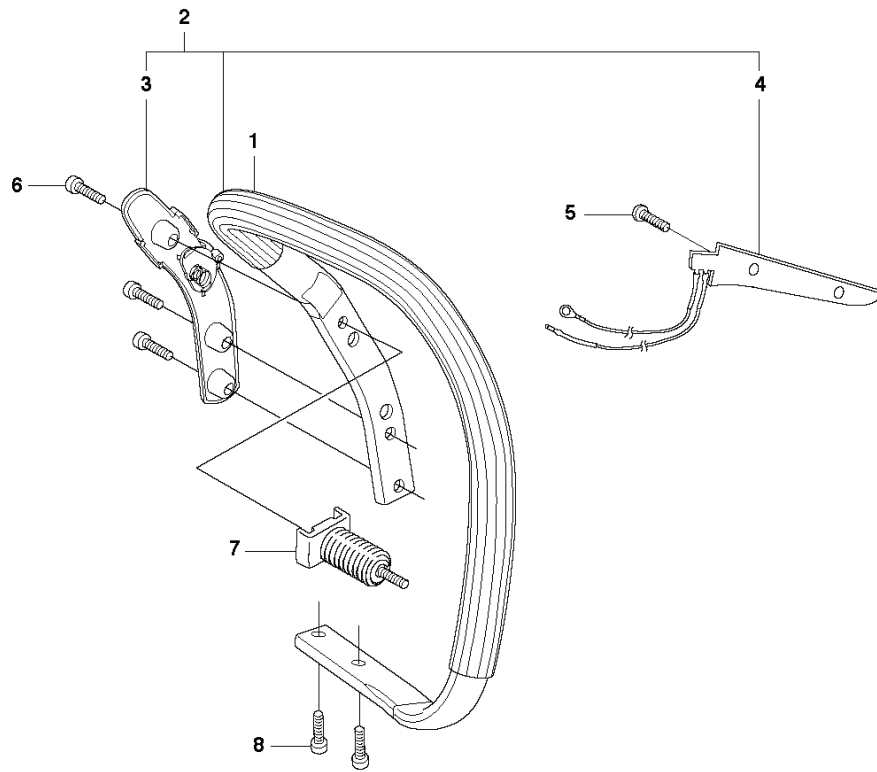

K 359
HANDLE

REF.	PART NO.	DESCRIPTION	REMARK	QTY.	KIT
1	537256501	HANDLE		1	
1	537256502	HANDLE	G	1	2
2	537327401	HANDLE	G	1	
3	537327301	CONTACT	G	1	2
4	503926102	HEATING PLATE	G	1	2
5	503213801	SCREW CRCSRT	G	2	
6	503218876	SCREW IHSCT		3	
7	503923301	ANTIVIBRATION ELEMENT		1	
8	503218872	SCREW IHSCT		2