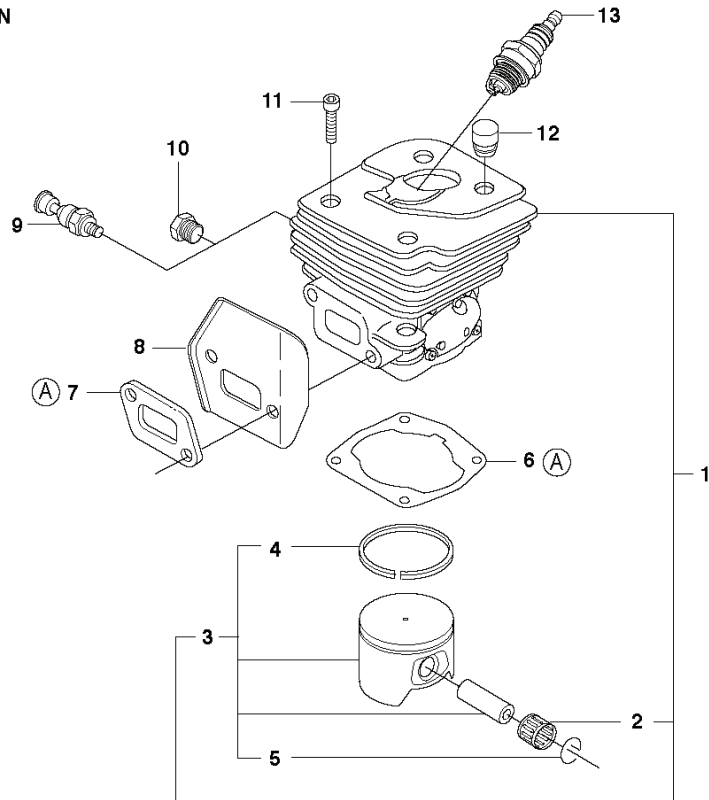

E 359
CRANK SHAFT

REF.	PART NO.	DESCRIPTION	REMARK	QTY.	KIT
1	537156801	CRANKSHAFT ASSY		1	
2	738220225	BALL BEARING		2	1
3	503255601	NEEDLE BEARING		1	1

C 359
CYLINDER COVER

REF.	PART NO.	DESCRIPTION	REMARK	QTY.	KIT
1	503928002	CYLINDER COVER		1	
2	503845901	HEAT PROTECTOR		1	1
3	501639701	COVER		1	1
4	503987401	LABEL		1	1

D 359
CYLINDER PISTON

14

Ⓐ 503 97 85-01
Set of gaskets

REF.	PART NO.	DESCRIPTION	REMARK	QTY.	KIT
1	537157302	CYLINDER ASSY		1	
2	503255601	NEEDLE BEARING		1	1
3	537157202	PISTON ASSY		1	1
4	503289029	PISTON RING		1	3
5	737431200	SNAP RING		2	3
6	503966601	GASKET		1	14
7	503916601	GASKET		1	14
8	503916502	HEAT DEFLECTOR		1	
9	503715301	DECOMPRESSION VALVE		1	
10	503552201	PLUG		1	
11	725533355	SCREW IHSCM		4	
12	537022601	SUPPORT		1	
13	503235108	SPARK PLUG	RCJ 7Y	1	
14	503978501	GASKET KIT	A = Set of gaskets	1	