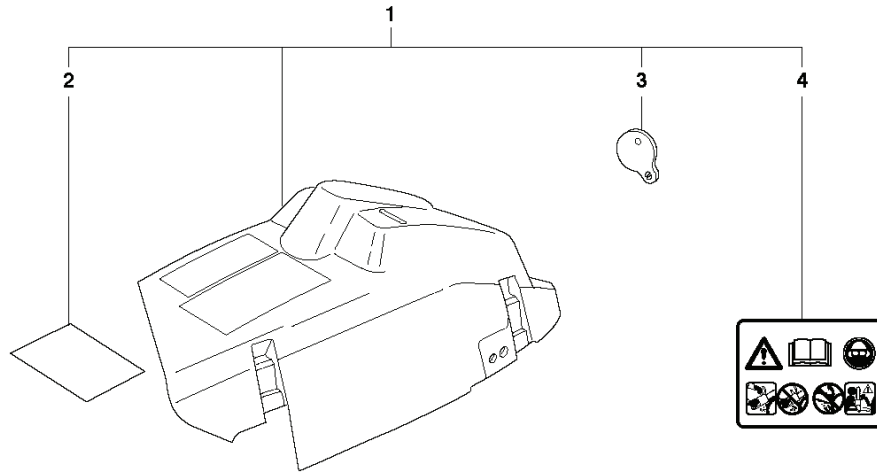

C 359
CYLINDER COVER

REF.	PART NO.	DESCRIPTION	REMARK	QTY.	KIT
1	503928002	CYLINDER COVER		1	
2	503845901	HEAT PROTECTOR		1	1
3	501639701	COVER		1	1
4	503987401	LABEL		1	1