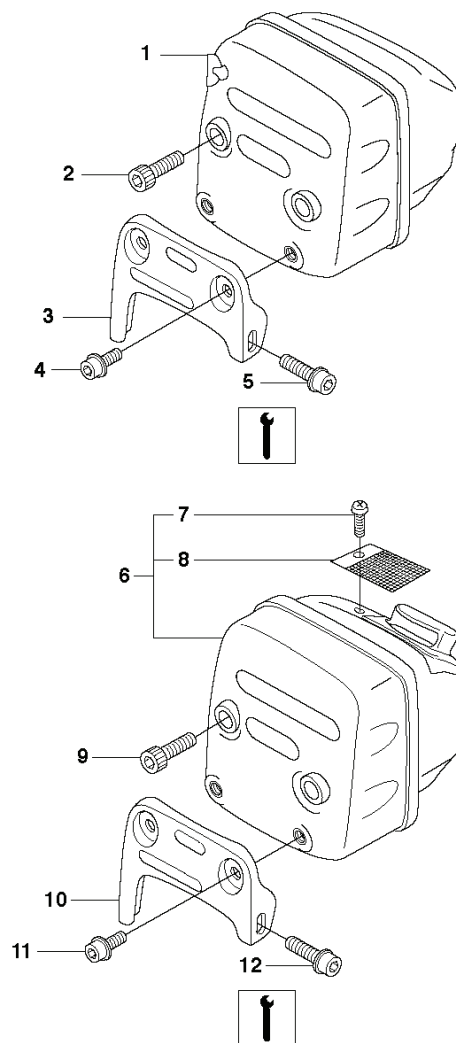

F 359
MUFFLER

REF.	PART NO.	DESCRIPTION	REMARK	QTY.	KIT
1	504706901	MUFFLER ASSY	EU	1	
2	725536855	SCREW IHSCM		2	
3	503917402	SUPPORT LEG		1	
4	503200710	SCREW IHSCFM		2	
5	503200776	SCREW IHSCFM		1	
6	504706401	MUFFLER ASSY	FF	1	
6	504706801	MUFFLER CAT	E-tech	1	
7	724128759	SCREW CRPANM		1	6
8	504785801	SPARK ARRESTER SCREEN		1	6
9	725536855	SCREW IHSCM		2	
10	503917402	SUPPORT LEG		1	
11	503200710	SCREW IHSCFM		2	
12	503200776	SCREW IHSCFM		1