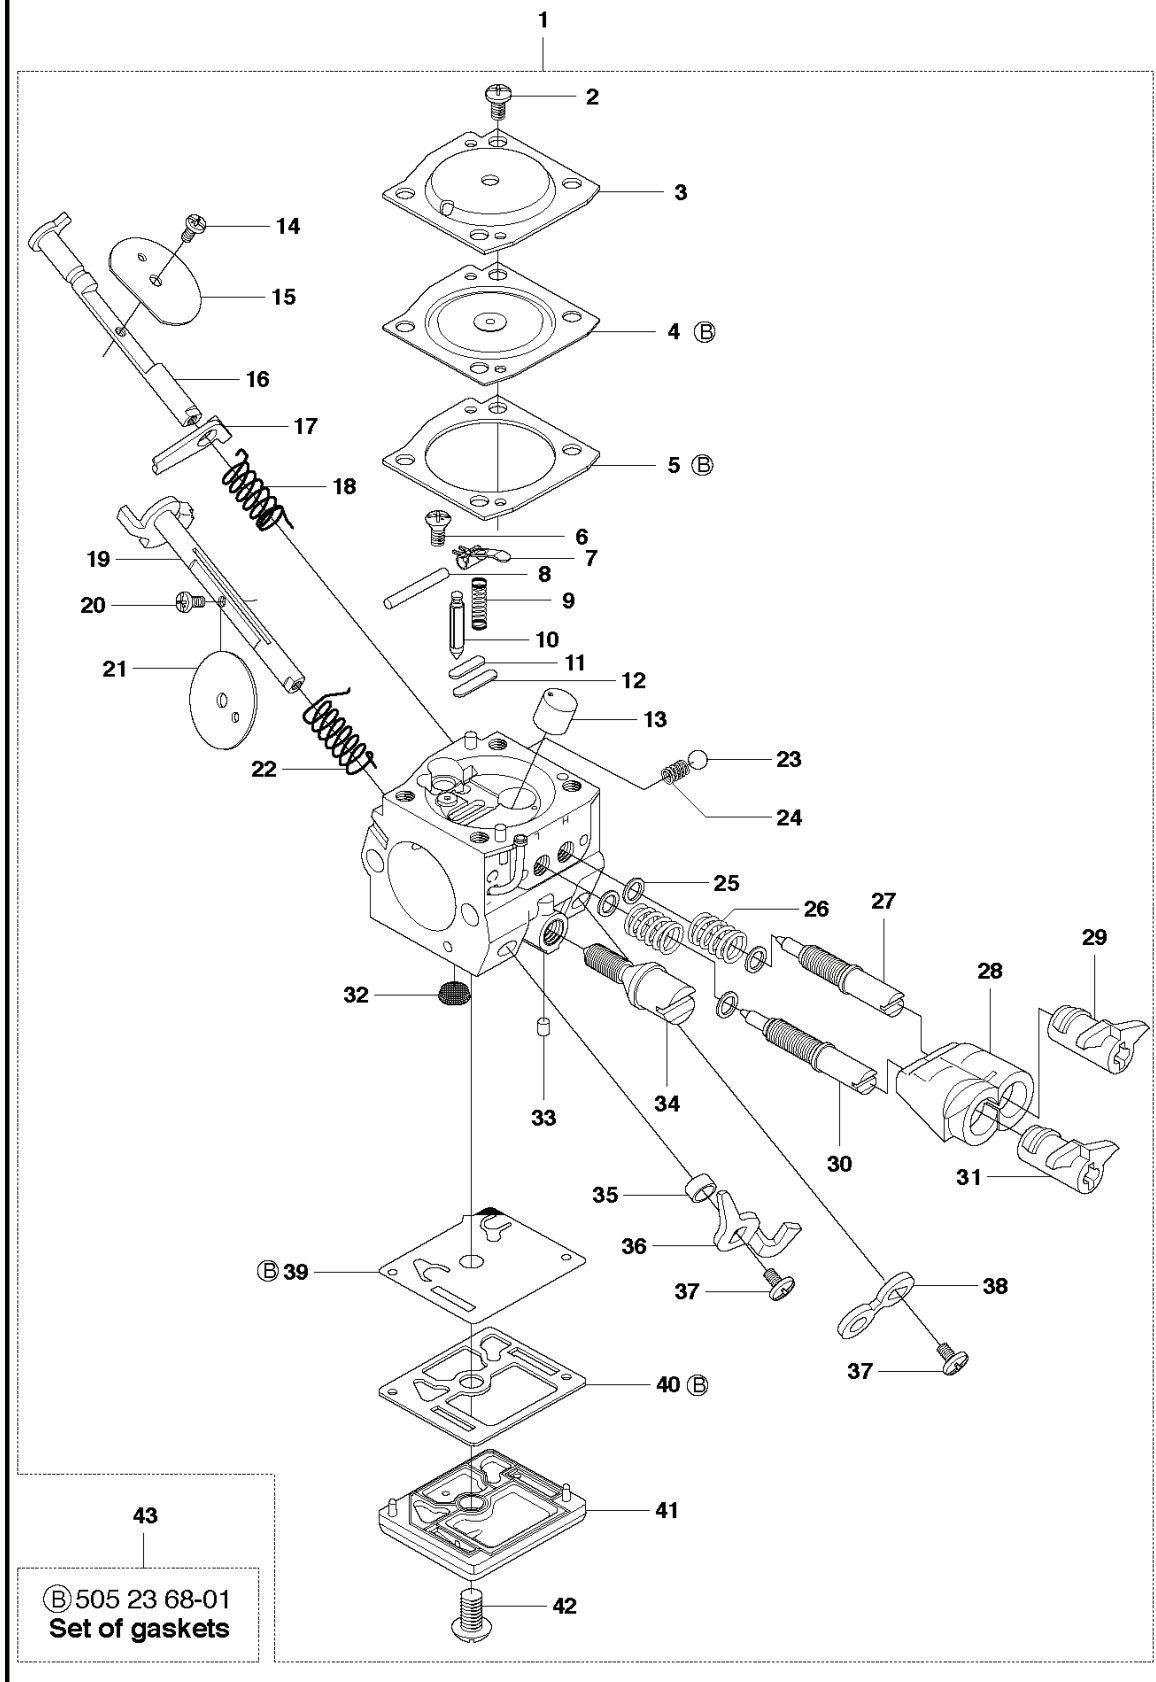

N 359
CARBURETTOR

ZAMA C3-EL42

43
Ⓟ 505 23 68-01
Set of gaskets

REF.	PART NO.	DESCRIPTION	REMARK	QTY.	KIT
1	505203001	CARBURETTOR		1	
2	503480501	SCREW		4	1
3	537176001	COVER		1	1
4	537175901	DIAPHRAGM		1	1.43
5	505223901	GASKET		1	1.43
6	544082101	SCREW		1	1
7	537176401	LEVER		1	1
8	503480001	PIN RETAINING SCREW		1	1
9	537176301	SPRING		1	1
10	537176201	VALVE		1	1
11	537177801	PLUG		1	1
12	503535601	PLUG WELCH		1	1
13	505236701	NOZZLE ASSY		1	1
14	503523601	SCREW		1	1
15	537177201	VALVE		1	1
16	537177101	SHAFT ASSY		1	1
17	544056701	LEVER		1	1
18	537176601	SPRING		1	1
19	537175701	SHAFT ASSY		1	1
20	503481801	SCREW		1	1
21	537177001	VALVE		1	1
22	537176101	SPRING		1	1
23	537012501	BALL		1	1
24	537012601	SPRING		2	1
25	503903101	WASHER		4	1
26	503480801	SPRING		2	1
27	537178501	SCREW		1	1
28	503903401	RETAINER		1	1
29	503903301	LIMITER CAP		1	1
30	537178601	SCREW		1	1
31	503903201	LIMITER CAP		1	1
32	503535701	STRAINER		1	1
33	503481101	PIECE		1	1
34	504027301	SCREW		1	1
35	503481901	COLLAR		1	1
36	537176901	LEVER		1	1
37	503479001	SCREW		2	1
38	537177501	LEVER		1	1
39	537380201	DIAPHRAGM		1	1.43
40	503616601	GASKET		1	1.43
41	537176801	COVER		1	1
42	503479601	SCREW		1	1
43	505236801	KIT	B = Set of gaskets	1	

B 359
CLUTCH & OIL PUMP

REF.	PART NO.	DESCRIPTION	REMARK	QTY.	KIT
1	544180104	OIL PUMP ASSY		1	
2	503230060	WASHER		2	1
3	537069302	PUMP PISTON		1	1
4	503891601	SPRING		1	1
5	503891501	SPRING		1	1
6	537027101	ADJUSTER		1	1
7	721116430	GROOVED PIN		1	1
8	537101101	OIL HOSE		1	
9	503967501	OIL PLUMMET		1	
10	503217412	SCREW IHSCT		1	
11	537091801	OIL PRESSURE HOSE		1	
12	503912703	PUMP PINION	.325x7T	1	
12	503912903	PUMP PINION	"3/8"x7T"	1	
13	503980002	CLUTCH DRUM	.325x7T	1	
13	503934871	CLUTCH DRUM ASSY	"3/8"x7T"	1	
14	501457402	RIM	.325x7T	1	13
14	501598002	RIM	"3/8"x7T"	1	13
15	503255201	NEEDLE BEARING		1	13
16	537103403	CLUTCH ASSY		1	
17	537166901	CLUTCH SPRING		1	16