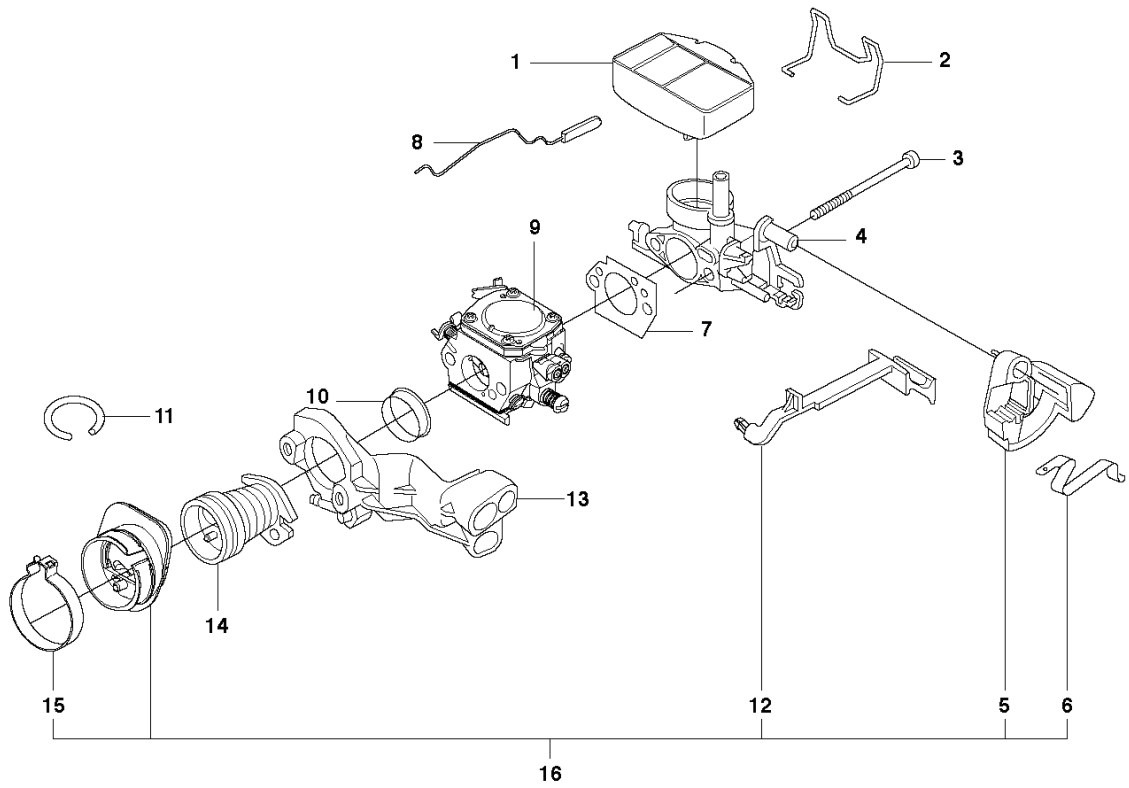

G 359
CARBURETTOR & AIR FILTER

REF.	PART NO.	DESCRIPTION	REMARK	QTY.	KIT
1	537010901	AIR FILTER	80μ	1	
1	537010902	AIR FILTER	44μ	1	
1	537010903	AIR FILTER	FELT	1	
2	503962701	CLAMP		1	
3	725534155	SCREW IHSCM		2	
4	544011002	FILTER HOLDER		1	
5	503869502	STOP SWITCH		1	16
6	503869702	SPRING		1	16
7	503967601	GASKET		1	
8	503938702	WIRE		1	
9	505203001	CARBURETTOR		1	
10	504064401	SUPPORT RING		1	
11	544325101	HOSE		1	
12	503922501	CHOKE CONTROL		1	16
13	503928502	FLANGE		1	
14	503928702	BELLOWS		1	
15	537438801	CLIP		1	16
16	537251302	INSULATION WALL		1