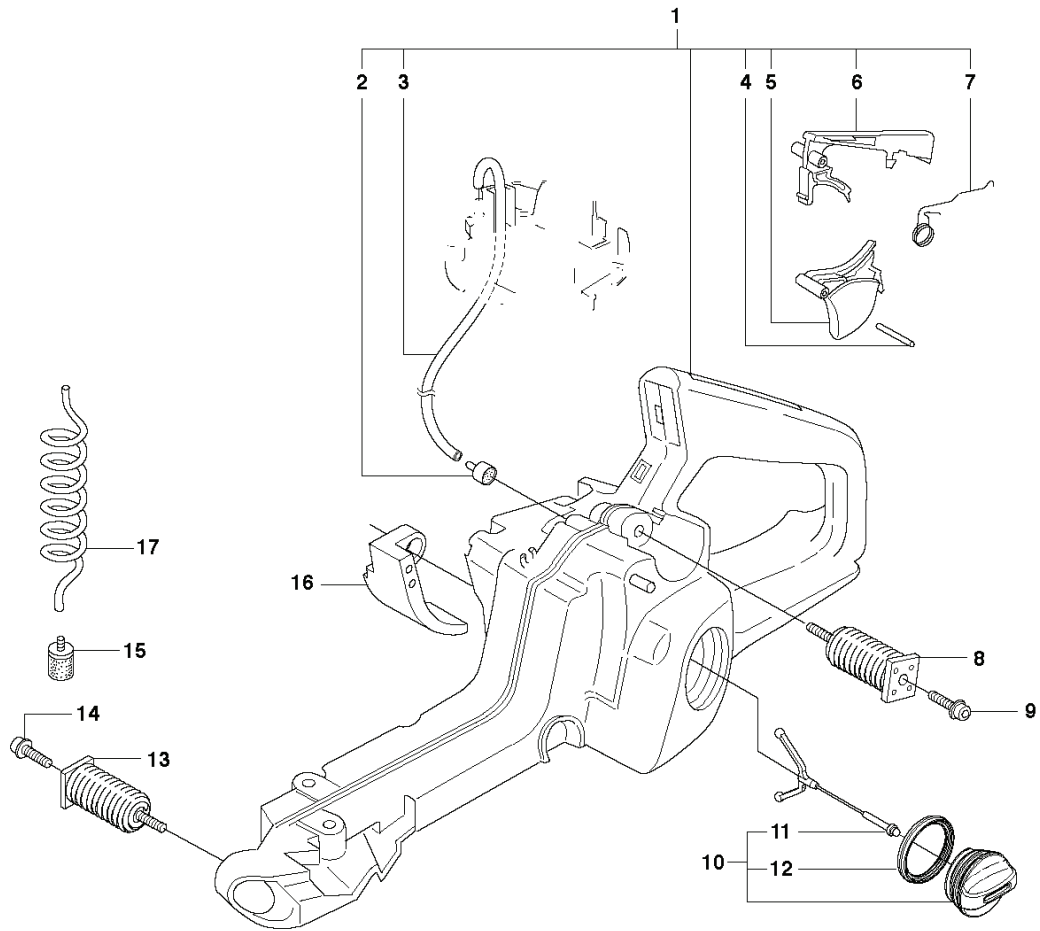

J 359
FUEL TANK

REF.	PART NO.	DESCRIPTION	REMARK	QTY.	KIT
1	503923001	FUEL TANK		1	
2	537359501	TANK VENT ASSY		1	1
3	544324920	FUEL HOSE		1	1
4	720182520	PARALLEL PIN		1	1
5	503854501	TRIGGER		1	1
6	503854401	THROTTLE LOCKOUT		1	1
7	503998601	RECOIL SPRING		1	1
8	503854101	ANTIVIBRATION ELEMENT		1	
9	503218876	SCREW IHSCT		1	
10	537215202	TANK CAP ASSY		1	
10	537215203	TANK CAP ASSY	E-tech	1	
11	503578901	HOLDER		1	10
12	537215001	SEALING		1	10
13	503923101	ANTIVIBRATION ELEMENT		1	
14	503218876	SCREW IHSCT		1	
15	503443201	FUEL FILTER		1	
16	503964301	WEAR PROTECTION		1	
17	544325002	FUEL HOSE		1