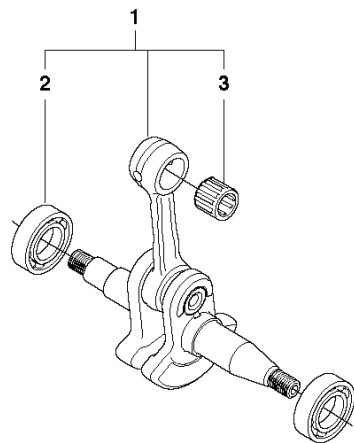

E 359
CRANK SHAFT

REF.	PART NO.	DESCRIPTION	REMARK	QTY.	KIT
1	537156801	CRANKSHAFT ASSY		1	
2	738220225	BALL BEARING		2	1
3	503255601	NEEDLE BEARING		1	1