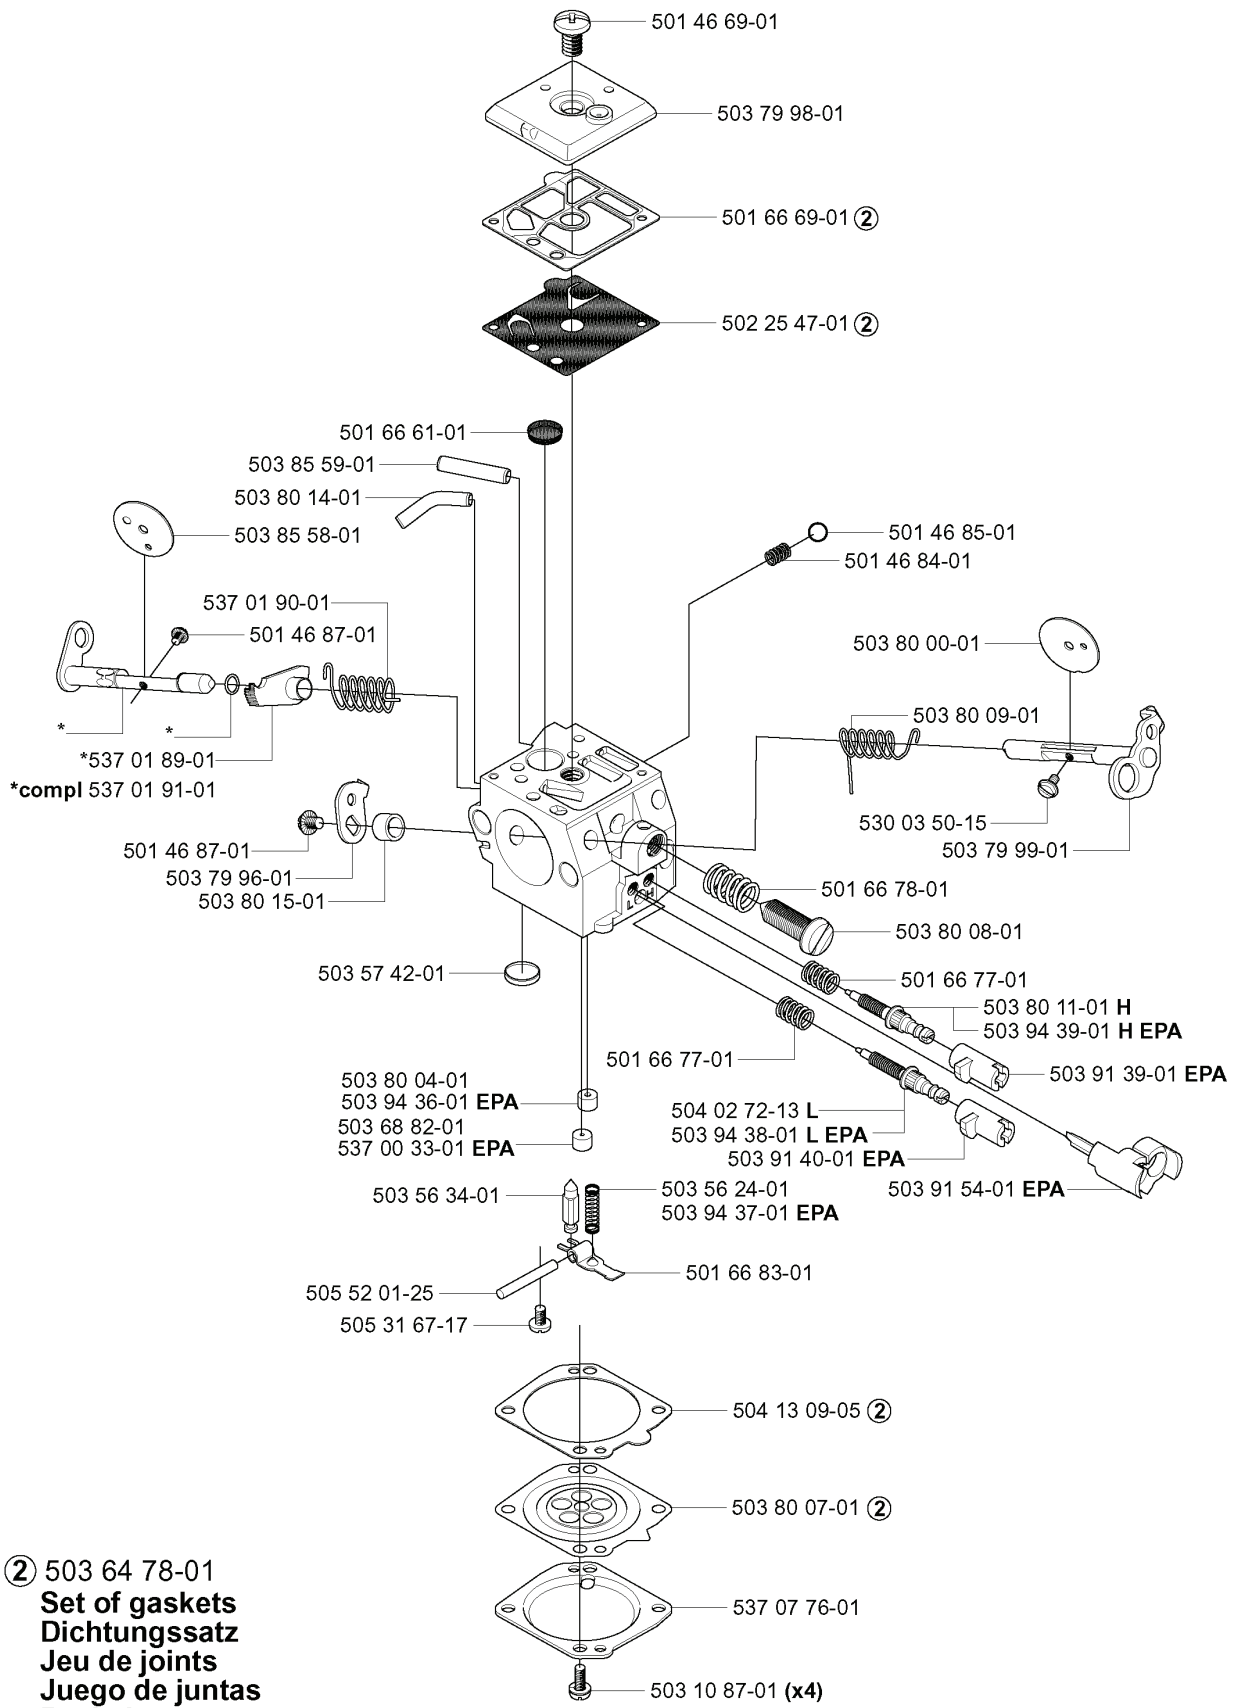

Q compl 503 28 18-04
compl 503 28 18-05 EPA

Walbro HD-6B Walbro HD-12B EPA

② 503 64 78-01
Set of gaskets
Dichtungssatz
Jeu de joints
Juego de juntas
Packningssatz