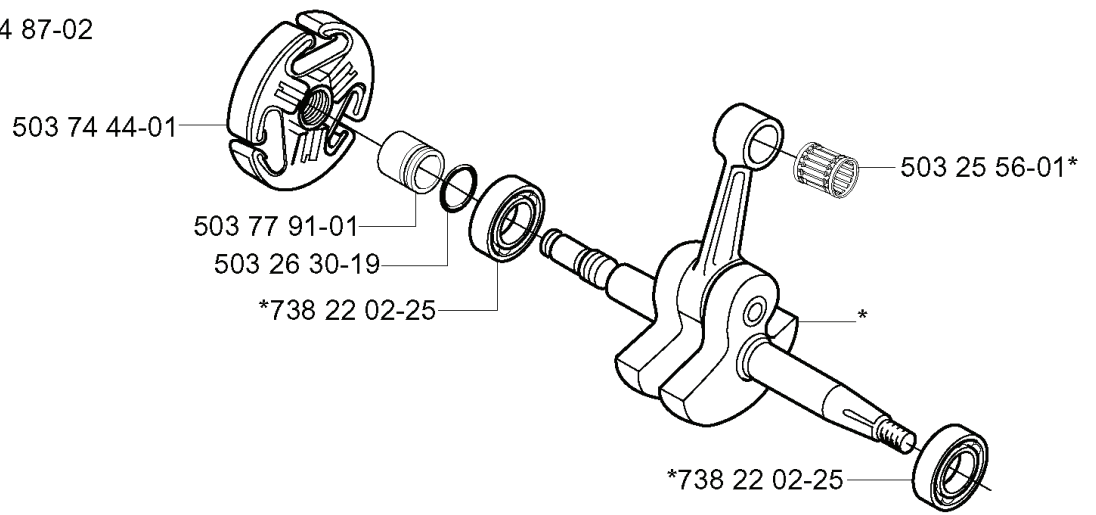

**K** \*compl 503 71 32-75

REF.	PART NO.	DESCRIPTION	REMARK	QTY.	KIT
503 71 32-75	503713275	FUEL TANK		1	
501 87 31-01	501873101	TANK VENT ASSY		1	
503 60 04-01	503600401	FILTER PLUG		1	
503 57 76-02	503577602	FUEL HOSE		1	
503 44 32-01	503443201	FUEL FILTER		1	
503 63 76-01	503637601	ANTIVIBRATION ELEMENT	STD	1	
503 63 76-02	503637602	ANTIVIBRATION ELEMENT	HARD	1	
501 81 96-02	501819602	TANK CAP ASSY		1	
503 26 30-17	503263017	O-RING		1	
503 57 89-01	503578901	HOLDER		1	
503 71 76-01	503717601	THROTTLE CABLE ASSY		1	
720 12 40-20	720124020	PARALLEL PIN		1	
503 82 98-01	503829801	TRIGGER		1	
720 12 72-20	720127220	PARALLEL PIN		1	
503 89 56-01	503895601	ANTIVIBRATION ELEMENT	STD	1	
503 89 56-02	503895602	ANTIVIBRATION ELEMENT	HARD	1	
503 73 64-01	503736401	SPRING		1	
503 55 66-01	503556601	THROTTLE LOCKOUT		1	

**F** \*compl 503 74 87-02

---

REF.	PART NO.	DESCRIPTION	REMARK	QTY.	KIT
503 74 87-02	503748702	CRANKSHAFT ASSY		1	
503 74 44-01	503744401	CLUTCH ASSY		1	
503 77 91-01	503779101	SLEEVE		1	
503 26 30-19	503263019	O-RING		1	
738 22 02-25	738220225	BALL BEARING		1	
503 25 56-01	503255601	NEEDLE BEARING		1	