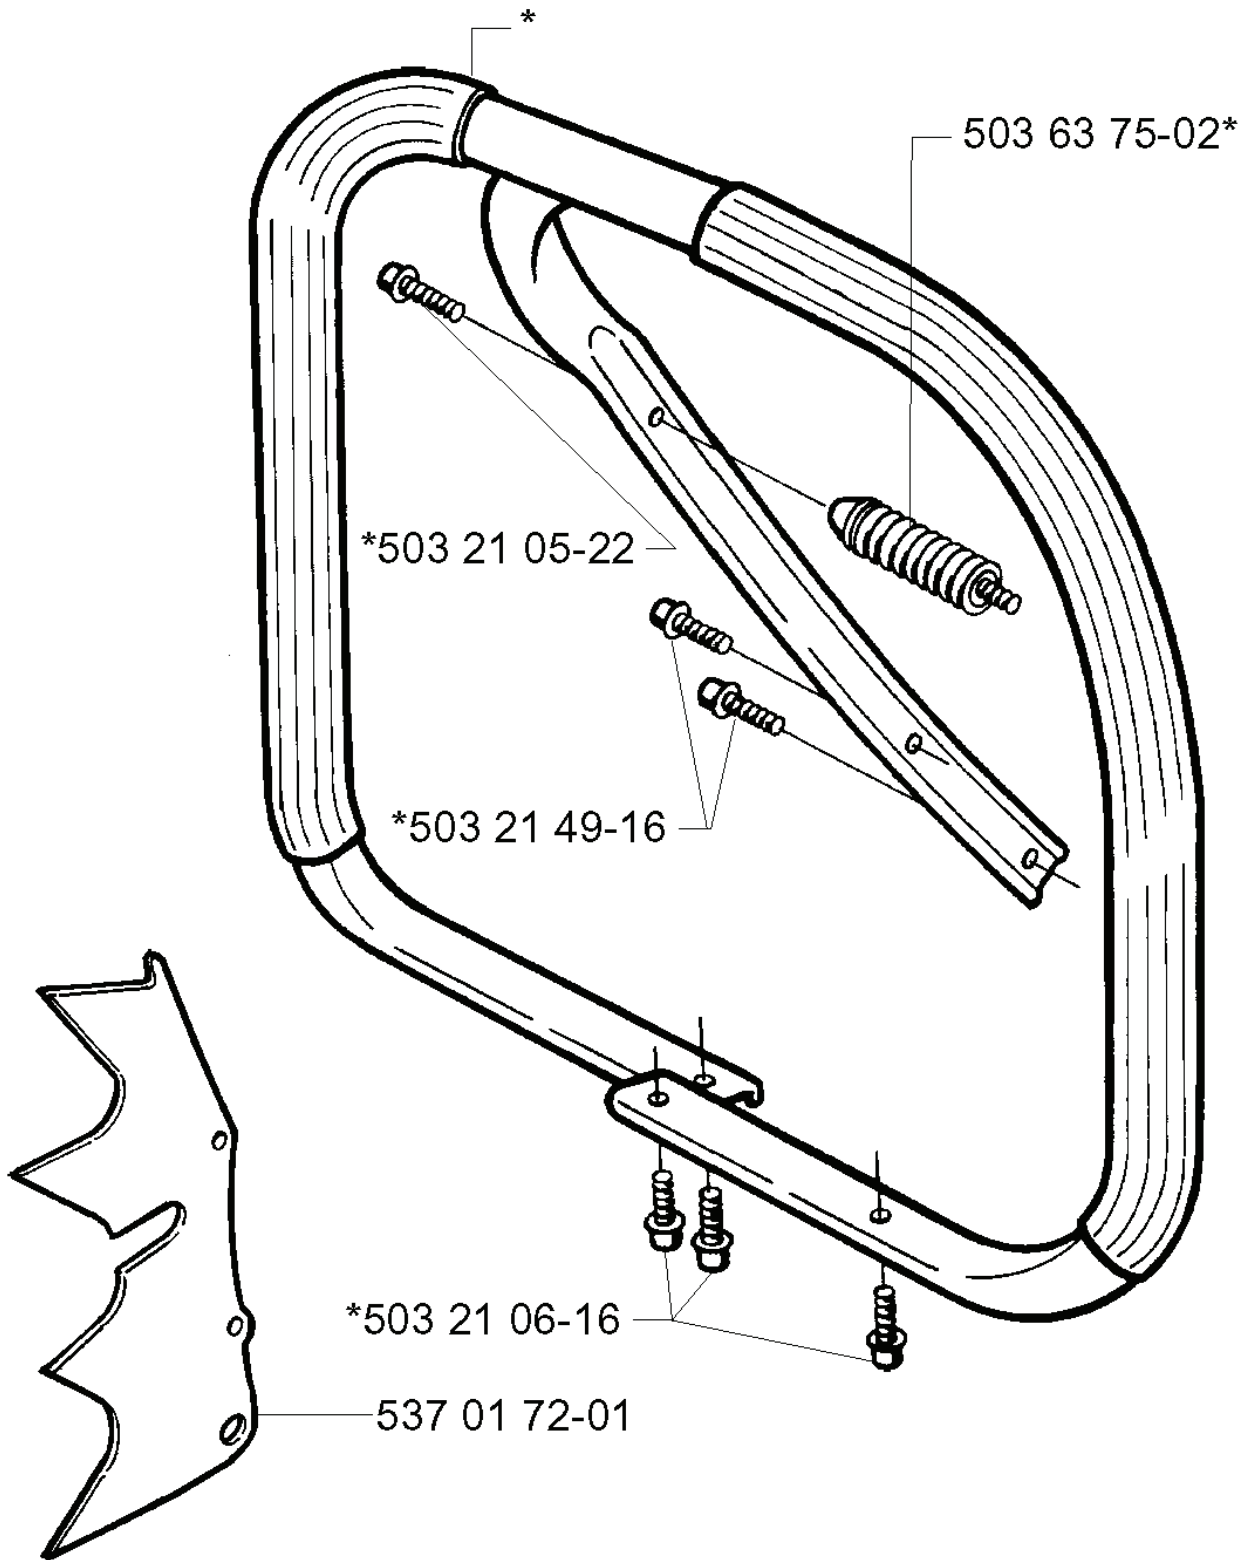

compl 537 05 16-05

503 21 49-16\*

REF.	PART NO.	DESCRIPTION	REMARK	QTY.	KIT
537 05 16-06	537051606	FLYWHEEL ASSY	G	1	
503 21 38-01	503213801	SCREW CRCSRT	G	1	
501 48 54-02	501485402	SPARK PLUG CAP		1	
503 71 82-01	503718201	SWITCH		1	
537 16 22-01	537162201	IGNITION SYSTEM		1	
503 20 07-20	503200720	SCREW IHSCFM		2	
537 05 16-05	537051605	FLYWHEEL ASSY		1	
501 81 99-01	501819901	SCREW		1	
503 23 00-42	503230042	WASHER		1	
503 23 01-01	503230101	WASHER		1	
503 21 05-22	503210522	SCREW IHSCFT		1	
503 62 61-01	503626101	CABLE		1	
503 70 59-01	503705901	HEATING PLATE	G	1	
503 23 85-65	503238565	SHRINKAGE HOSE		1	
537 07 14-01	537071401	FOIL ELEMENT		1	
503 55 49-01	503554901	SWITCH	G	1	
503 22 10-11	503221011	HEXAGON NUT		1	
503 20 26-16	503202616	SCREW IHSCM	G	1	
537 07 18-02	537071802	STATOR ASSY	G	1	
537 06 04-01	537060401	RETAINER		1	
537 07 13-01	537071301	THERMOSTAT ASSY		1	
537 08 72-01	537087201	KIT		1	
501 80 24-03	501802403	STATOR ASSY	G	1	
501 67 35-01	501673501	SPRING		1	
537 01 55-01	537015501	STARTER PAWL		1	
537 05 16-04	537051604	FLYWHEEL ASSY	G	1	
503 89 76-01	503897601	CABLE		1	
503 21 28-10	503212810	SCREW CCRPANT		1	
503 21 49-16	503214916	SCREW IHSCFT		1	
503 68 45-02	503684502	ANTIVIBRATION ELEMENT		1	
503 62 67-72	503626772	FRONT HANDLE ASSY	G	1	
501 43 00-01	501430001	CABLE GROMMET	G	1	
503 64 02-01	503640201	SWITCH	G	1	
537 01 59-01	537015901	KIT		1	

**M**

\*compl 503 62 86-71 WRAP

\*compl 503 62 86-02 WA G

---

REF.	PART NO.	DESCRIPTION	REMARK	QTY.	KIT
503 62 86-71	503628671	HANDLE	WRAP	1	
503 62 86-02	503628602	HANDLE	WA G	1	
503 21 05-22	503210522	SCREW IHSCFT		1	
503 21 49-16	503214916	SCREW IHSCFT		1	
503 21 06-16	503210616	SCREW IHSCFT		1	
537 01 72-01	537017201	SPIKE		1	
503 63 75-02	503637502	ANTIVIBRATION ELEMENT		1	