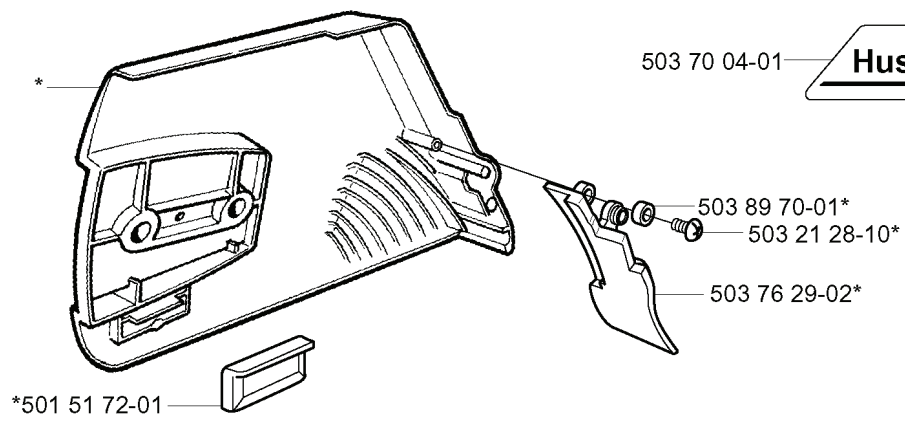

B *compl 503 76 92-01 362