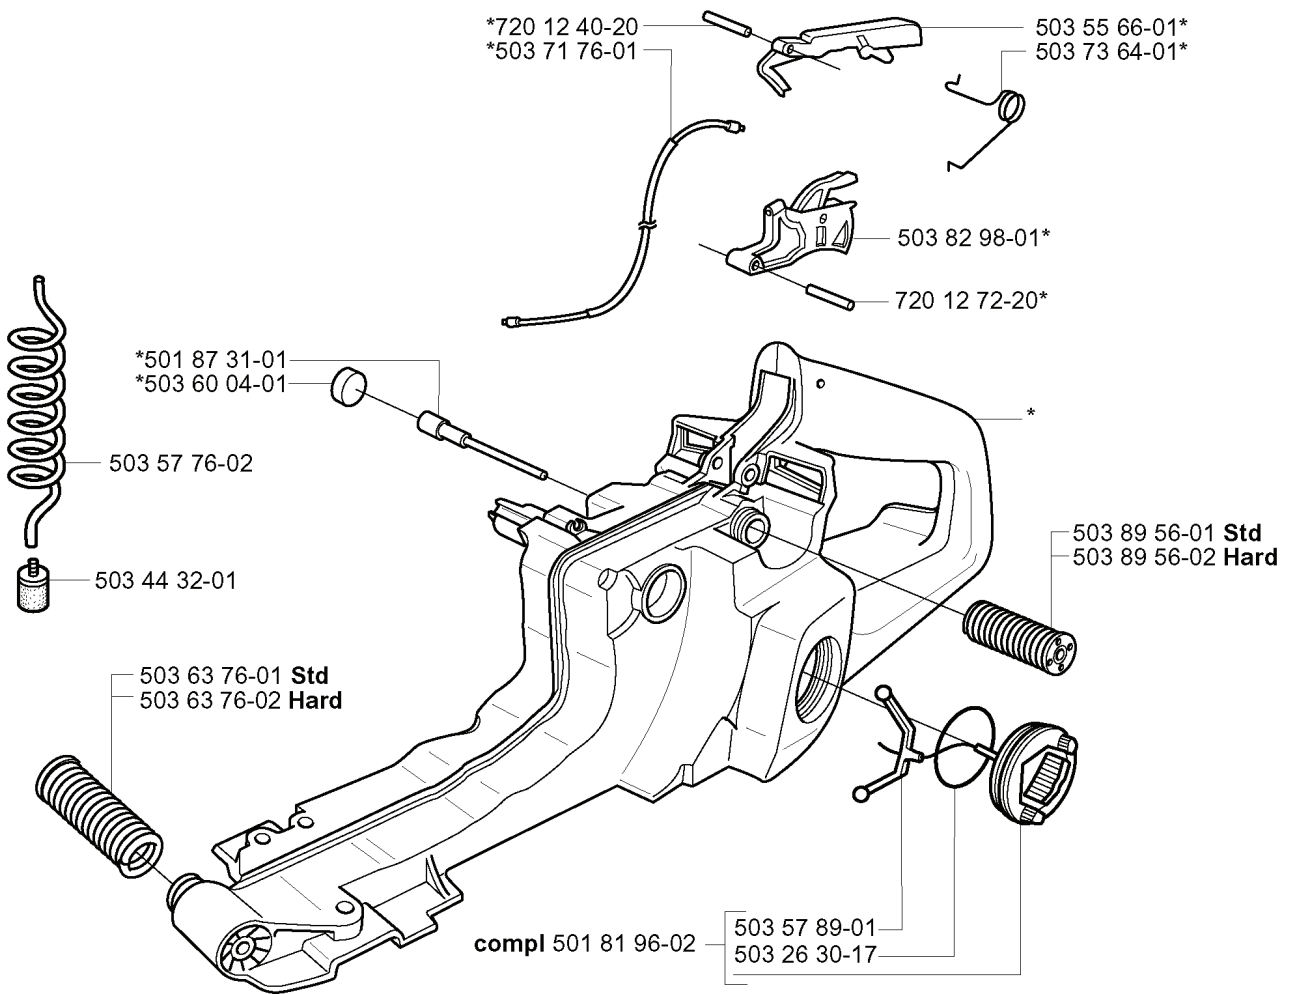

K *compl 503 71 32-75