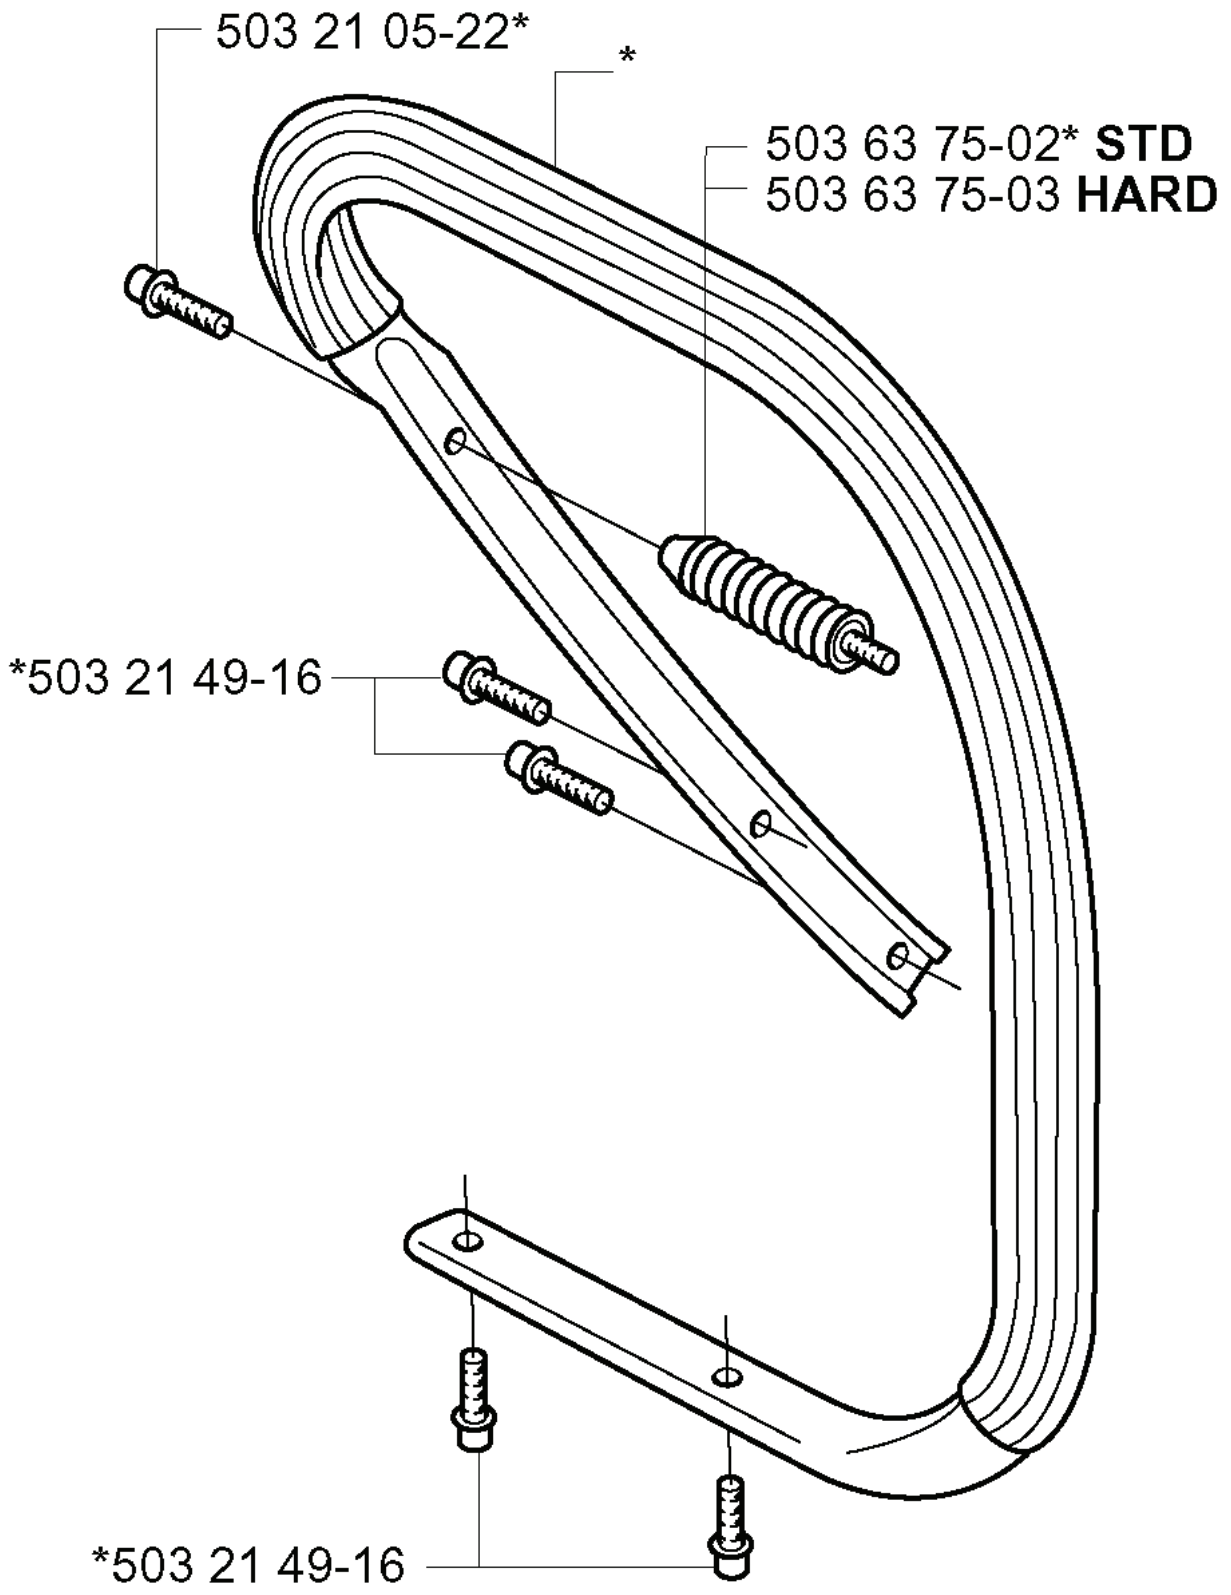

*compl 503 62 67-71