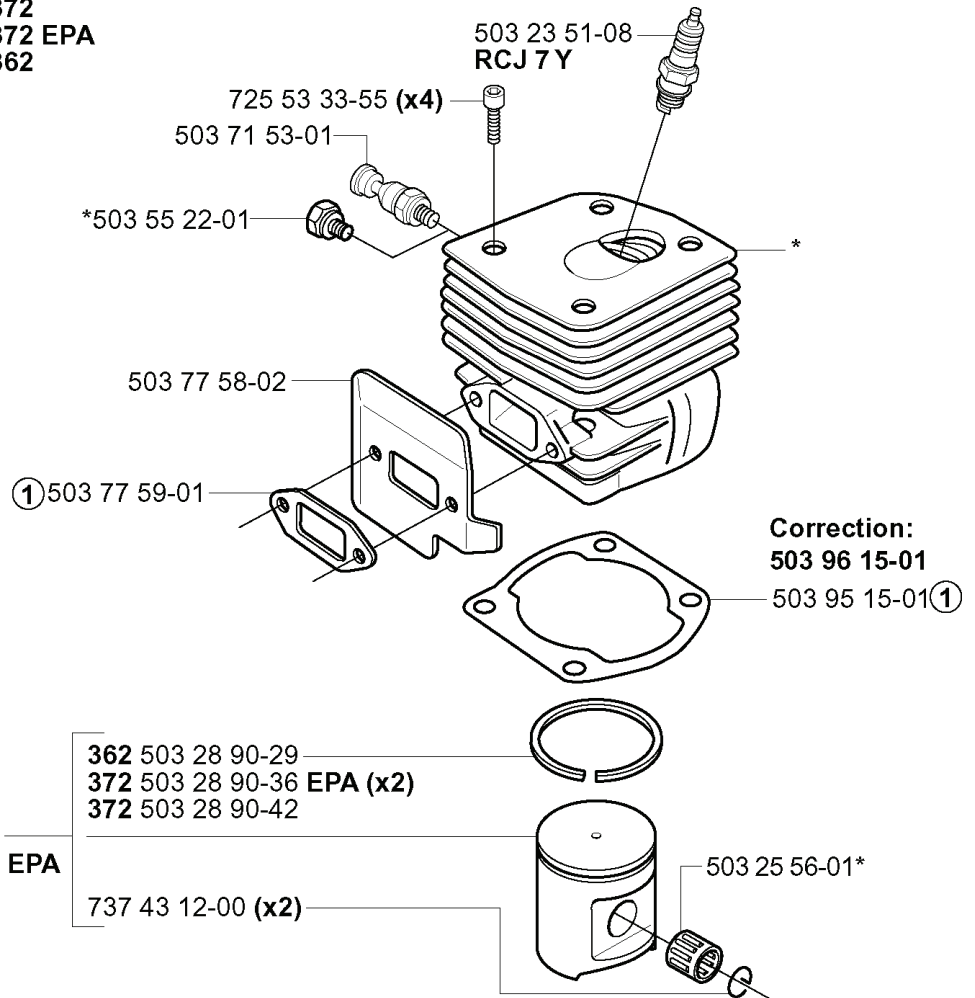

E *compl 503 62 64-73 **372**
*compl 503 93 93-72 **372 EPA**
*compl 503 96 52-71 **362**