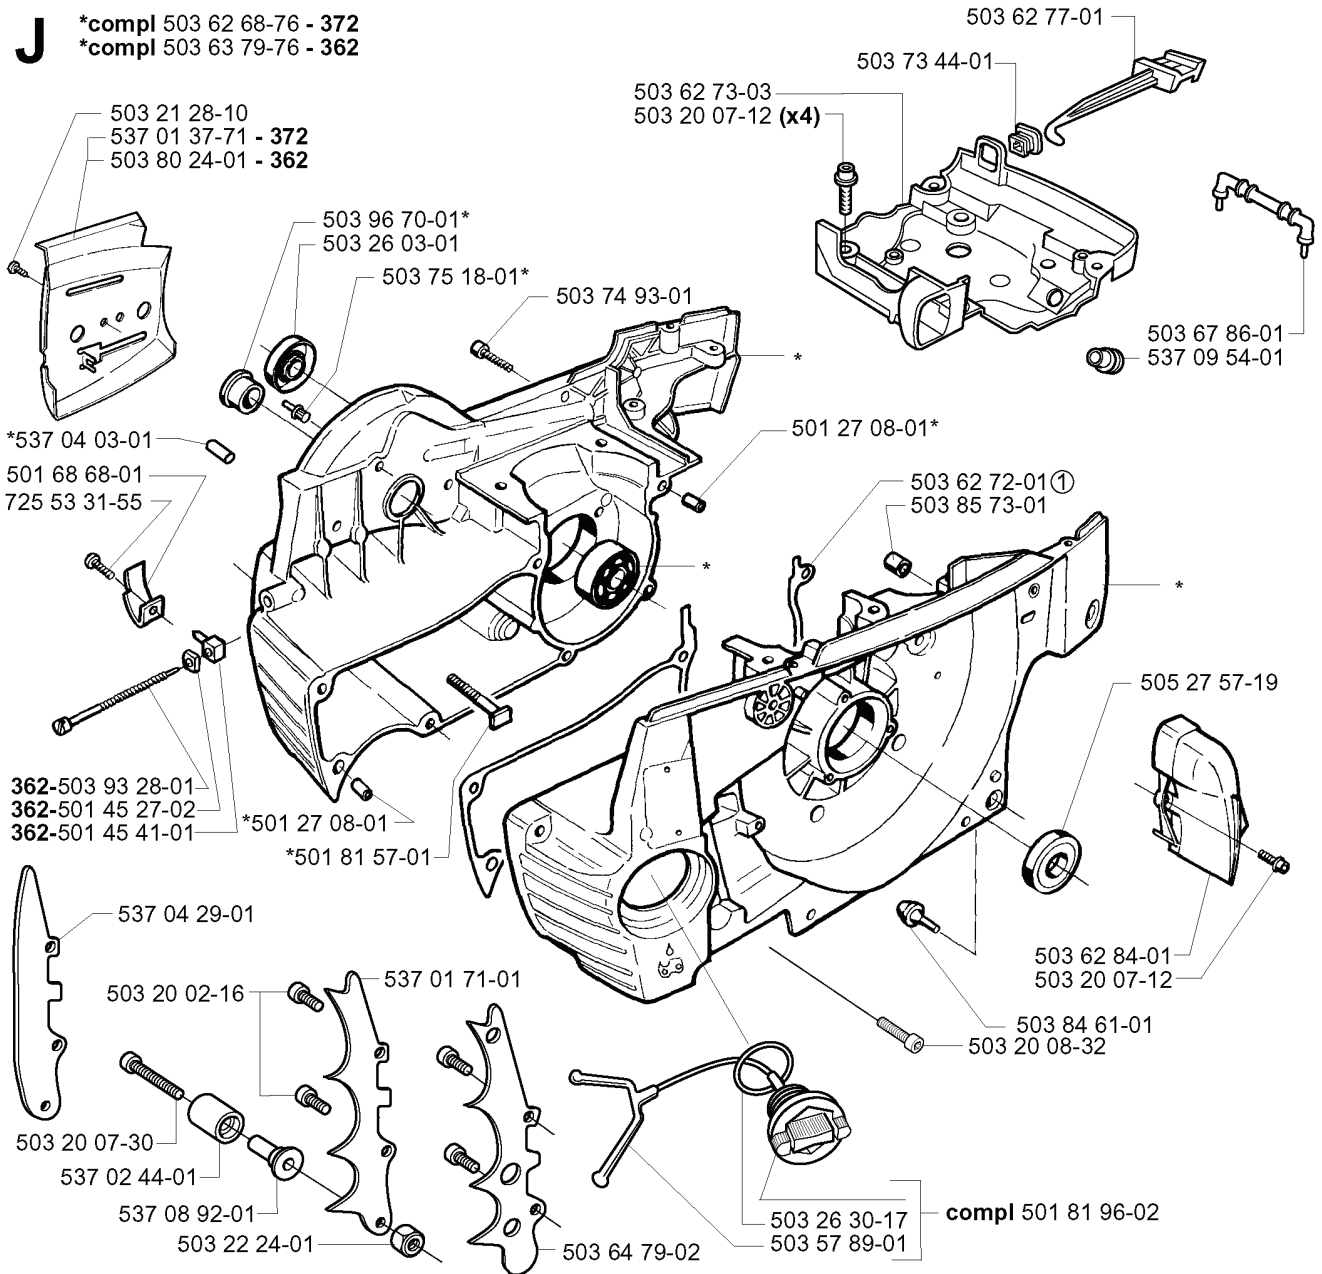

J

*compl 503 62 68-76 - 372
*compl 503 63 79-76 - 362