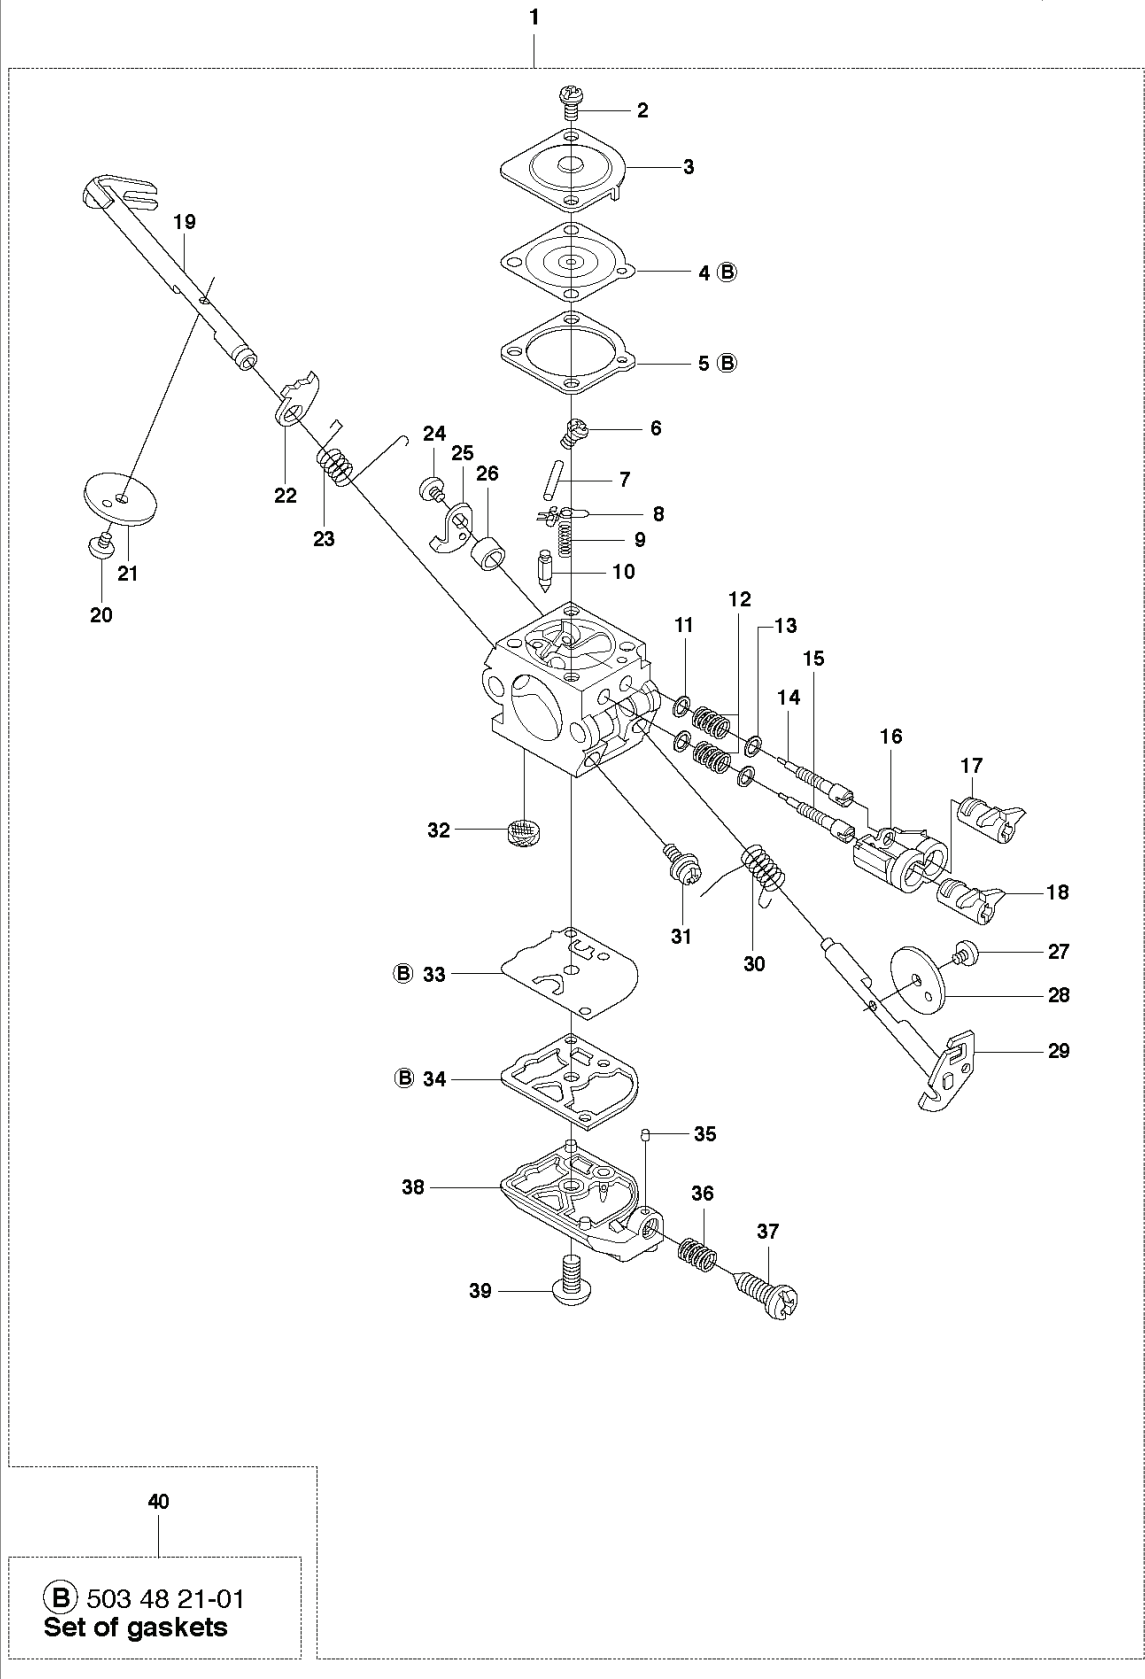

55 RANCHER, 20101400001-Current

SPARE PARTS LIST

M 55 Rancher
CARBURETTOR

**ZAMA C1Q-EL7
ZAMA C1Q-EL6**

(B) 503 48 21-01
Set of gaskets

REF.	PART NO.	DESCRIPTION	REMARK	QTY.	KIT
1	503283106	CARBURETTOR	ZAMA C1Q-EL7 (EPA, EU1)	1	
1	503283105	CARBURETTOR	ZAMA C1Q-EL6	1	1
2	503480501	SCREW		2	1
3	503974301	COVER		1	1
4	503480201	DIAPHRAGM		1	1,40
5	503480301	GASKET		1	1,40
6	503480101	SCREW		1	1
7	503480001	PIN RETAINING SCREW		1	1
8	503665901	LEVER		1	1
9	503479901	SPRING		1	1
10	503479701	VALVE		1	1
11	503903101	WASHER	EPA, EU1	2	1
12	503994301	SPRING	EPA, EU1	2	1
12	503480801	SPRING		2	1
13	503903101	WASHER	EPA, EU1	2	1
14	503902901	SCREW	L, EPA, EU1	1	1
14	503480701	SCREW	L	1	1
15	537077201	SCREW	H, EPA, EU1	1	1
15	503974401	SCREW	H	1	1
16	503903401	RETAINER		1	1
17	503903201	LIMITER CAP	EPA, EU1	1	1
18	503903301	LIMITER CAP	EPA, EU1	1	1
19	503974501	SHAFT	EPA, EU1	1	1
20	503481801	SCREW		1	1
21	503481701	VALVE		1	1
22	503481601	LEVER		1	1
23	537134901	SPRING		1	1
24	503479001	SCREW		1	1
25	503478801	LEVER		1	1
26	503478901	COLLAR		1	1
27	503479201	SCREW		1	1
28	503479101	VALVE		1	1
29	503974201	SHAFT		1	1
30	537019701	SPRING		1	1
31	503755301	SCREW		1	1
32	503481301	STRAINER		1	1
33	503805601	DIAPHRAGM PUMP		1	1,40
34	503479401	GASKET		1	1,40
35	503481101	PIECE		1	1
36	503481001	SPRING		1	1
37	503480901	SCREW		1	1
38	503479501	COVER		1	1
39	503479601	SCREW		1	1
40	503482101	DIAPHRAGM	B = Set of Gaskets	1	