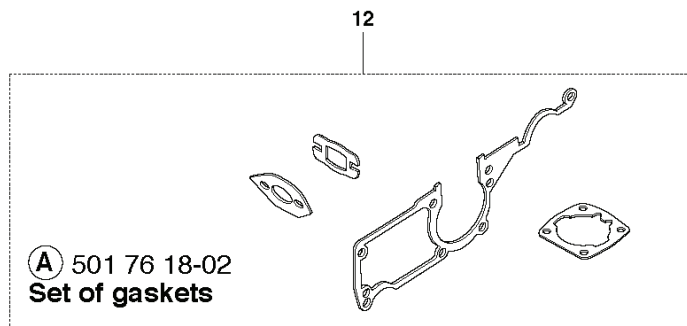

D 55 Rancher
CYLINDER & PISTON

REF.	PART NO.	DESCRIPTION	REMARK	QTY.	KIT
1	503609171	CYLINDER ASSY		1	
2	503552201	PLUG		1	1
3	503608171	PISTON ASSY		1	1
4	503289014	PISTON RING		1	3
5	501451601	NEEDLE BEARING		1	1
6	737441000	SNAP RING		2	3
7	503162103	GASKET		1	12
8	537127901	GASKET		1	12
9	503665401	DECOMPRESSION VALVE		1	
10	503200225	SCREW IHSCFM		4	
11	503235108	SPARK PLUG	RCJ7Y	1	
12	501761802	GASKET KIT	A = Set of Gaskets	1