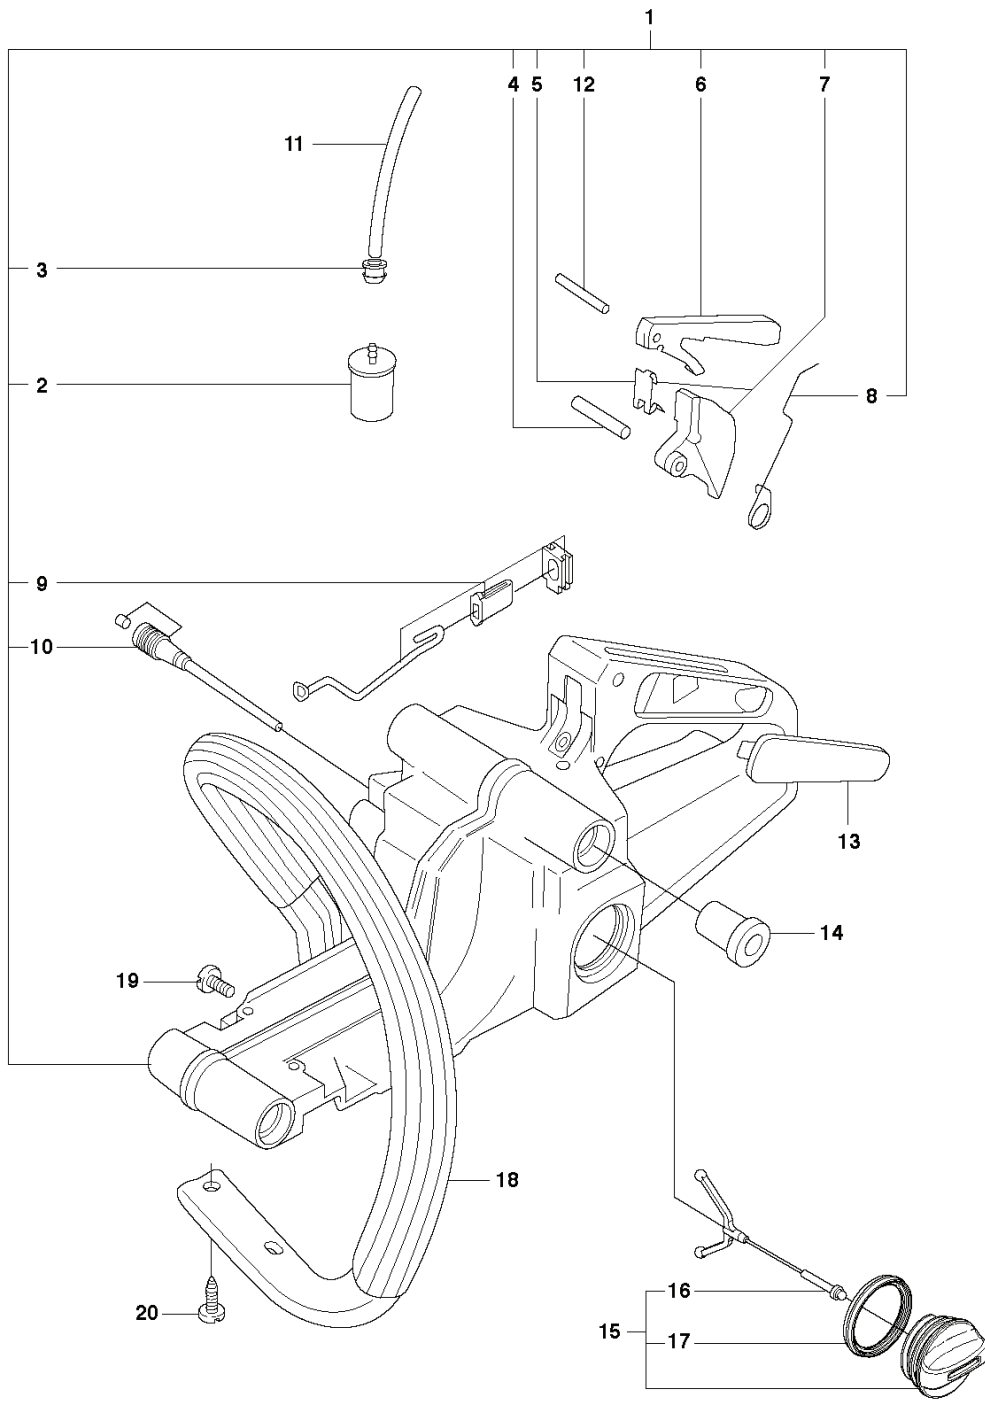

E 55 Rancher
FUEL TANK & HANDLE

REF.	PART NO.	DESCRIPTION	REMARK	QTY.	KIT
1	501761310	FUEL TANK		1	
2	503443201	FUEL FILTER		1	1
3	503735801	BUSHING		1	1
4	720131520	PARALLEL PIN		1	1
5	503575001	WEAR PROTECTION		1	1
6	501877702	THROTTLE LOCKOUT		1	1
7	503097904	THROTTLE LEVER		1	1
8	503084601	RECOIL SPRING		1	1
9	501778002	TRIGGER		1	1
10	501873101	TANK VENT ASSY		1	1
11	544324902	FUEL HOSE		1	
12	720124220	PARALLEL PIN		1	1
13	503404701	HANDLE INSERT		2	
14	501763902	ANTIVIBRATION ELEMENT		4	
15	537215202	TANK CAP ASSY		1	
16	503578901	HOLDER		1	15
17	537215001	SEALING		1	15
18	501872907	FRONT HANDLE ASSY		1	
19	503210625	SCREW IHSCFT		2	
20	503210616	SCREW IHSCFT		2