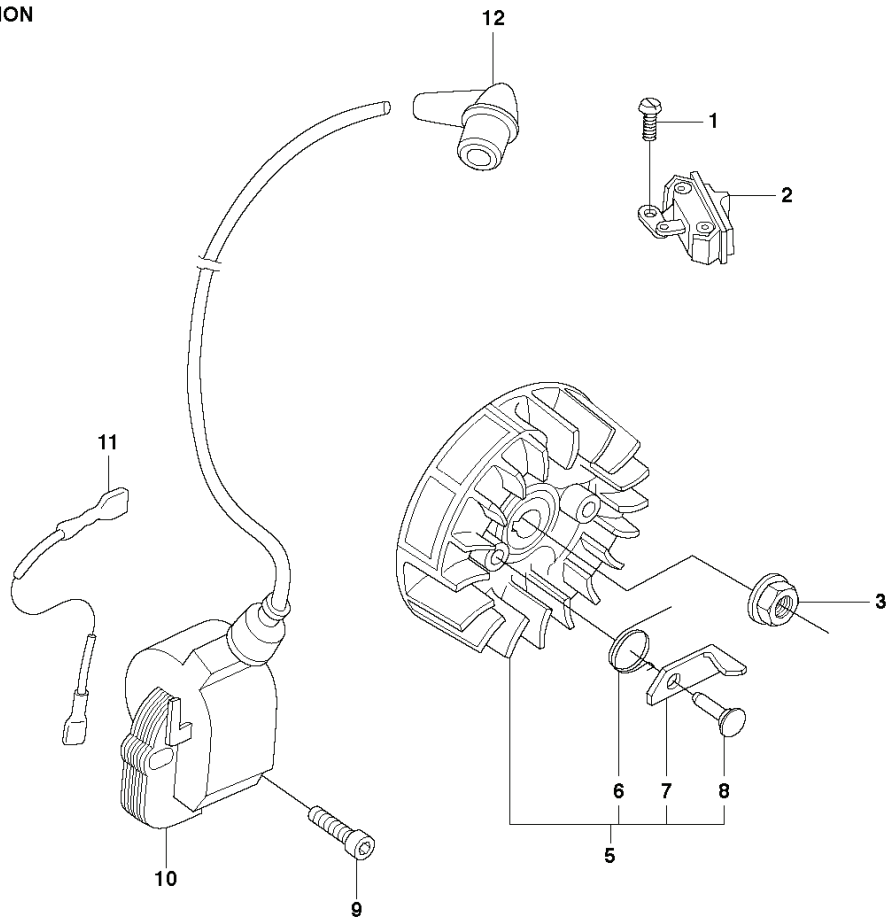

K 55 Rancher
IGNITION

REF.	PART NO.	DESCRIPTION	REMARK	QTY.	KIT
1	503212806	SCREW CCRPANT		1	
2	503717901	STOP SWITCH		1	
3	503220401	NUT		1	
5	503790001	FLYWHEEL		1	
6	503783201	SPRING		2	5
7	503710203	STARTER PAWL		2	5
8	503790502	RIVET		2	5
9	503202520	SCREW IHSCM		2	
10	544018401	IGNITION SYSTEM		1	
11	503163101	CABLE		1	
12	501485402	SPARK PLUG CAP		1