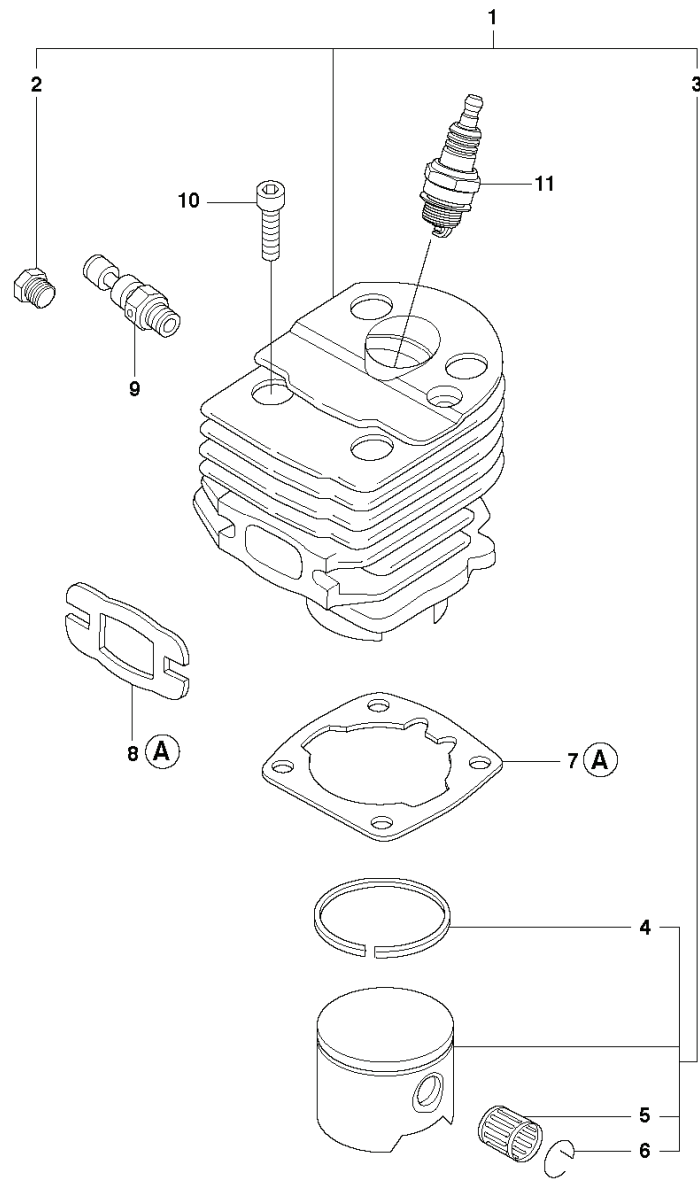

D 55 Rancher
CYLINDER & PISTON

REF.	PART NO.	DESCRIPTION	REMARK	QTY.	KIT
1	503609171	CYLINDER ASSY		1	
2	503552201	PLUG		1	1
3	503608171	PISTON ASSY		1	1
4	503289014	PISTON RING		1	3
5	501451601	NEEDLE BEARING		1	1
6	737441000	SNAP RING		2	3
7	503162103	GASKET		1	12
8	537127901	GASKET		1	12
9	503665401	DECOMPRESSION VALVE		1	
10	503200225	SCREW IHSCFM		4	
11	503235108	SPARK PLUG	RCJ7Y	1	
12	501761802	GASKET KIT	A = Set of Gaskets	1