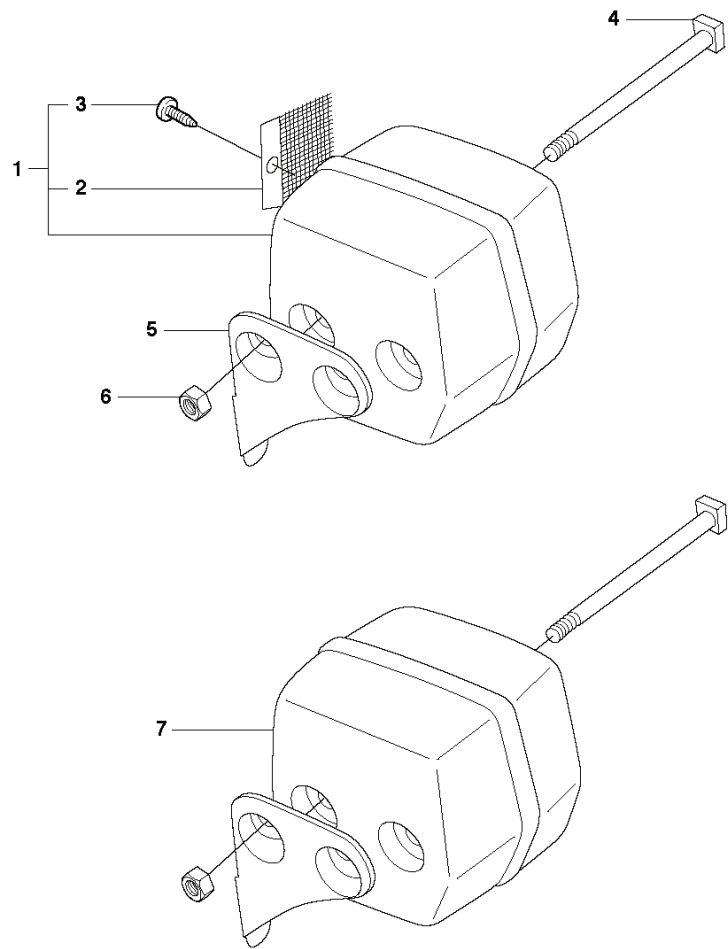

F 55 Rancher
MUFFLER

REF.	PART NO.	DESCRIPTION	REMARK	QTY.	KIT
1	503749103	MUFFLER FF	(FF) EPA, EU1	1	
2	503749701	SPARK ARRESTER SCREEN		1	1
3	724128759	SCREW CRPANM		1	1
4	503218202	SCREW		2	
5	501768801	BRACKET		1	
6	503222401	LOCK NUT		2	
7	501766605	MUFFLER ASSY	(FG)	1