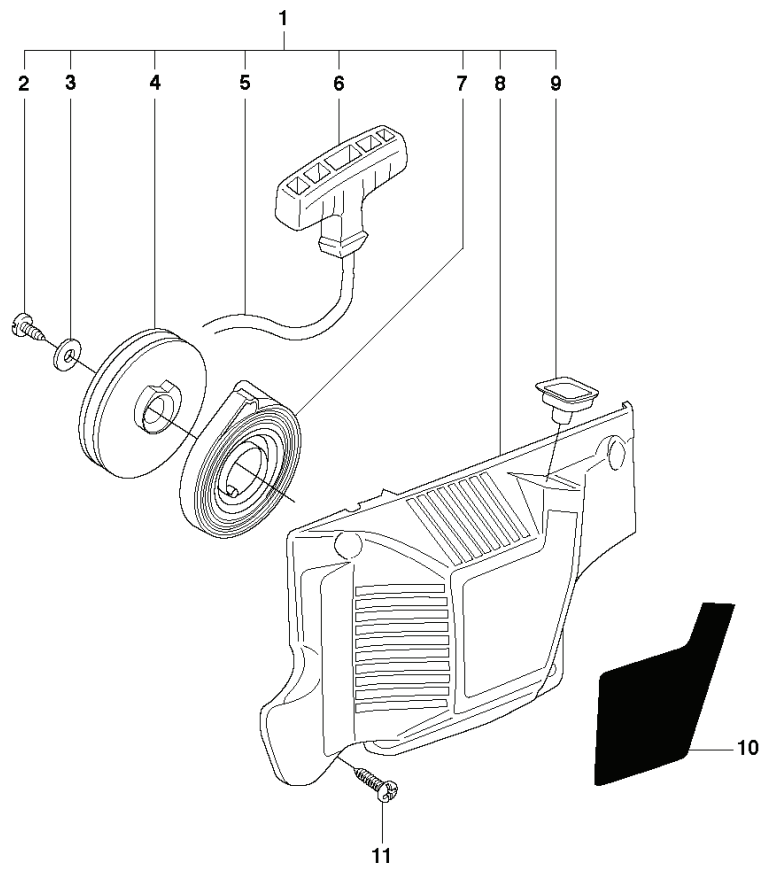

L 55 Rancher
STARTER

REF.	PART NO.	DESCRIPTION	REMARK	QTY.	KIT
1	503608803	STARTER ASSY		1	
2	503210616	SCREW IHST		1	1
3	503230035	WASHER		1	1
4	505303735	STARTER PULLEY		1	1
5	505305125	STARTER ROPE		1	1
6	503543901	STARTER HANDLE		1	1
7	501763101	SPRING CASSETTE ASSY		1	1
8	503608601	STARTER HOUSING		1	1
9	501630601	SLEEVE		1	1
10	537359801	DECAL		1	
11	724132955	SCREW		4