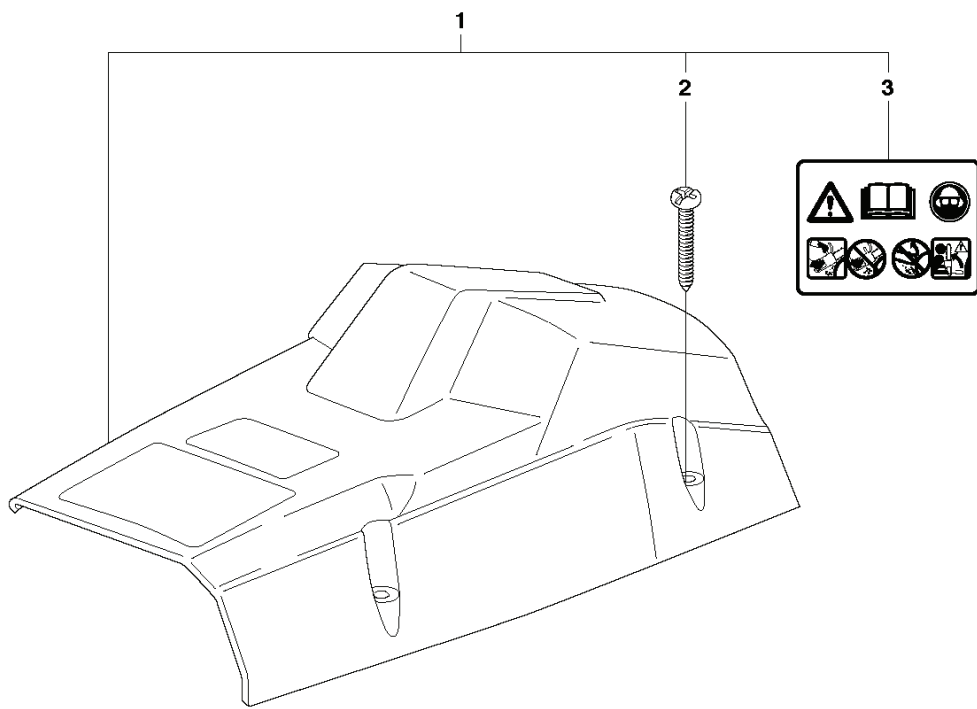

B 55 Rancher
COVER

REF.	PART NO.	DESCRIPTION	REMARK	QTY.	KIT
1	503609006	CYLINDER COVER ASSY		1	
2	503214338	SCREW		3	1
3	503987401	LABEL		1	1