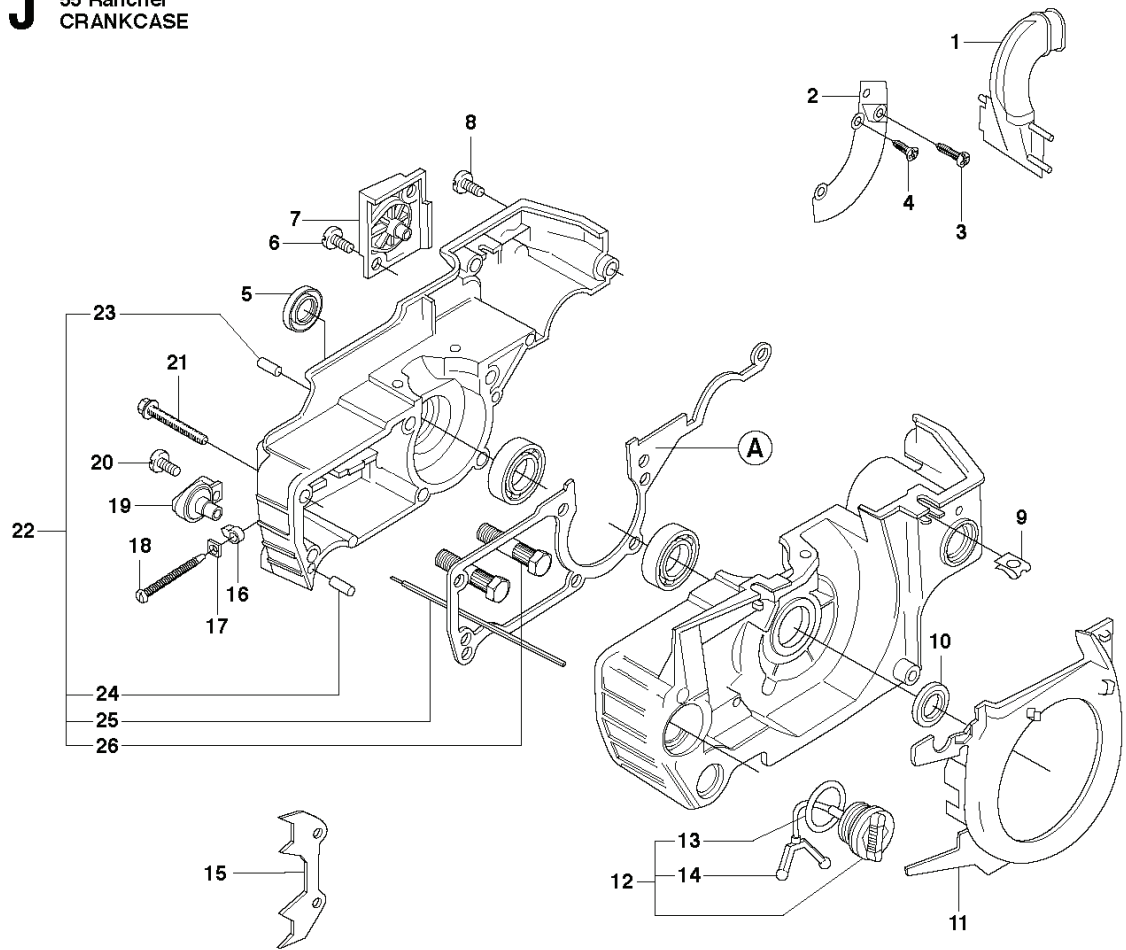

J 55 Rancher
CRANKCASE

REF.	PART NO.	DESCRIPTION	REMARK	QTY.	KIT
1	503729801	AIR NOZZLE		1	
2	503730401	AIR CONDUCTOR		1	
3	503212716	SCREW CRPANT		1	
4	724332556	SCREW CRCSFM		2	
5	505275719	SEALING RING		1	
6	503200216	SCREW IHSCFM		2	
7	501764403	LID		1	
8	503200216	SCREW IHSCFM		1	
9	503226201	NUT		3	
10	505275719	SEALING RING		1	
11	501763003	LEDSKENA		1	
12	501765602	TANK CAP ASSY		1	
13	740440500	O-RING		1	12
14	503578901	HOLDER		1	12
15	501795001	SPIKE		1	
16	501454101	NUT		1	
17	501452702	LOCK NUT		1	
18	501546301	SCREW		1	
19	501766403	CHAIN CATCHER		1	
20	503200225	SCREW IHSCFM		1	
21	503200250	SCREW IHSCFM		6	
22	501762202	CRANKCASE		1	
23	721121040	GROOVED PIN		1	22
24	720130710	PARALLEL PIN		2	22
25	503668401	TANK VENT ASSY		1	22
26	503684242	BAR BOLT		2	22
27	501761802	GASKET KIT	A = Set of Gaskets	1