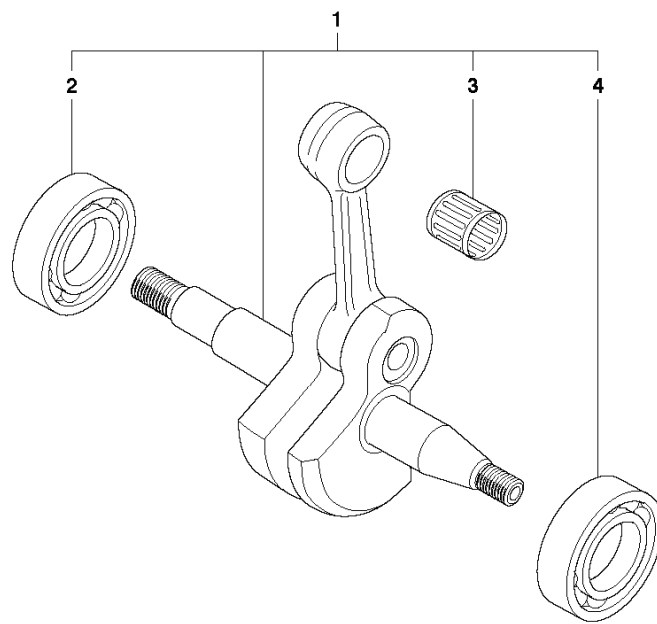

G 55 Rancher
CRANK SHAFT

REF.	PART NO.	DESCRIPTION	REMARK	QTY.	KIT
1	503573806	CRANKSHAFT ASSY		1	
2	738220225	BALL BEARING		1	1
3	501451601	NEEDLE BEARING		1	1
4	738220225	BALL BEARING		1	1