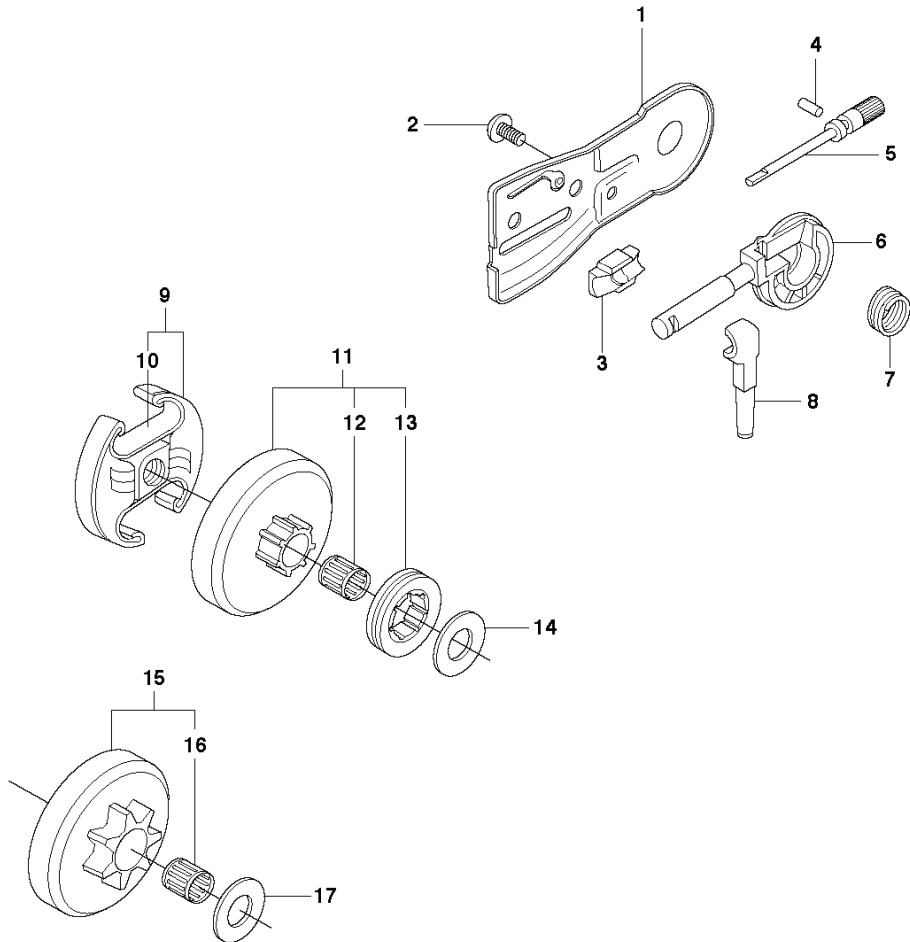

C 55 Rancher
CARBURETTOR & AIR FILTER

(A) 501 76 18-02
Set of gaskets

REF.	PART NO.	DESCRIPTION	REMARK	QTY.	KIT
1	503898201	AIR FILTER HOLDER		1	
2	503210745	SCREW IHST		2	
3	503898101	AIR FILTER	FELT	1	
3	503898102	AIR FILTER	80μ	1	
4	503203216	SCREW CCRPANMO		1	3
5	503200210	SCREW IHSCFM		1	
6	503283105	CARBURETTOR		1	
6	503283106	CARBURETTOR	EPA, EU1	1	
7	501770002	GASKET		1	16
8	503764801	KIT		1	
9	501639701	COVER		1	8
10	503730901	PLUG		1	8
11	503730801	GROMMET		1	
12	503200216	SCREW IHSCFM		2	
13	503608401	CHOKE CONTROL		1	
14	505310751	IMPULSE HOSE		1	
15	503161602	INLET PIPE		1	
16	501761802	GASKET KIT	A = Set of Gaskets	1	

A 55 Rancher
CHAIN BREAK & CLUTCH COVER

REF.	PART NO.	DESCRIPTION	REMARK	QTY.	KIT
1	503498103	CLUTCH COVER ASSY		1	
2	503802701	PIVOT PIN		1	1
3	720123300	PARALLEL PIN		1	1
4	501875301	KNEE JOINT ASSY		1	1
5	503212810	SCREW CCRPANT		1	1
6	501875401	BRAKE SPRING		1	1
7	503718701	BRAKE BAND		1	1
8	721425250	SPRING PIN		1	1
9	735310820	E-CLIP		1	1
10	506164801	POSITION SPRING		1	1
11	501768101	SHAFT		1	1
12	503493201	CLUTCH COVER		1	1
13	501874202	HUB CAP		1	1
14	503212810	SCREW CCRPANT		5	1
15	503152101	COVER SHEET		1	1
16	501874701	SPRING		1	1
17	503892701	HAND GUARD		1	1
18	501768001	SHAFT		1	1
19	503202616	SCREW IHSCM		1	1
20	503523901	SPIKE		1	
21	503220001	HEXAGON NUT		1	

H 55 Rancher
CLUTCH & OIL PUMP

REF.	PART NO.	DESCRIPTION	REMARK	QTY.	KIT
1	501763201	CHAIN GUIDE PLATE		1	
2	725532955	SCREW IHSCM		1	
3	501763701	SEALING		1	
4	721121040	GROOVED PIN		1	
5	503660102	PUMP PISTON		1	
6	501777601	OIL PUMP		1	
7	503104902	PUMP PINION		1	
8	503101601	SUCTION HOSE ASSY		1	
9	537110502	CLUTCH ASSY		1	
10	537359101	CLUTCH SPRING		1	9
11	503745401	CLUTCH DRUM ASSY	~.325"x7"	1	
11	503453902	CLUTCH DRUM ASSY	3/8x7	1	
12	503253401	NEEDLE BEARING		1	11
13	501457402	RIM	~.325"x7"	1	11
13	504523002	RIM	3/8x7	1	11
14	503230105	WASHER		1	
15	503088702	CLUTCH DRUM ASSY	~.325"x7"	1	
16	503253401	NEEDLE BEARING		1	15
17	503230105	WASHER		1	