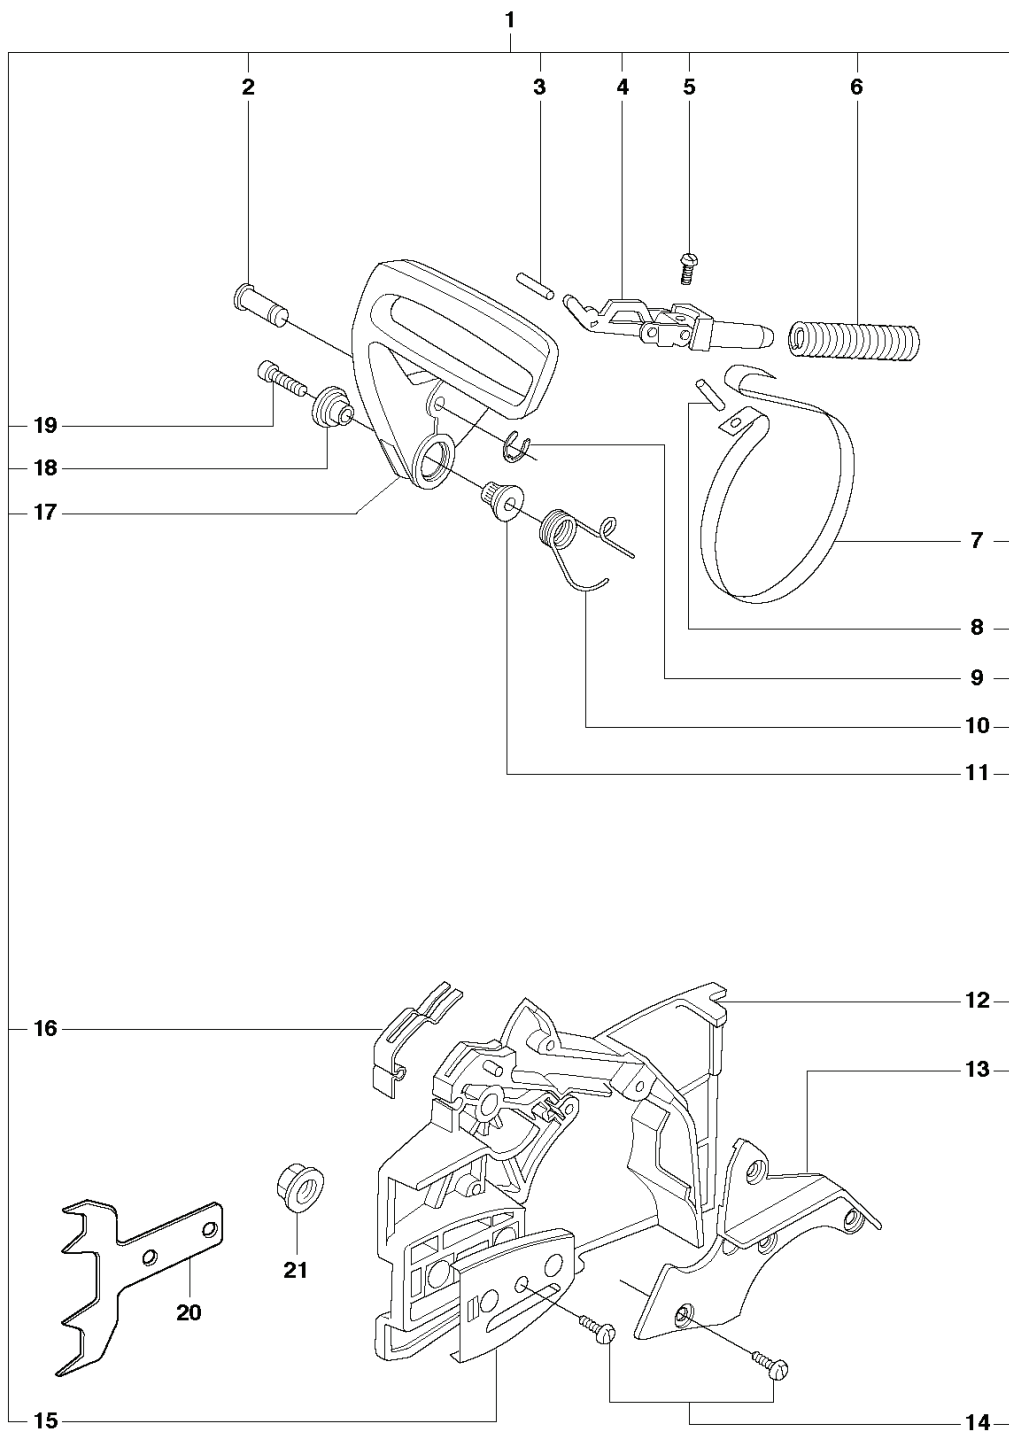

A 55 Rancher
CHAIN BREAK & CLUTCH COVER

REF.	PART NO.	DESCRIPTION	REMARK	QTY.	KIT
1	503498103	CLUTCH COVER ASSY		1	
2	503802701	PIVOT PIN		1	1
3	720123300	PARALLEL PIN		1	1
4	501875301	KNEE JOINT ASSY		1	1
5	503212810	SCREW CCRPANT		1	1
6	501875401	BRAKE SPRING		1	1
7	503718701	BRAKE BAND		1	1
8	721425250	SPRING PIN		1	1
9	735310820	E-CLIP		1	1
10	506164801	POSITION SPRING		1	1
11	501768101	SHAFT		1	1
12	503493201	CLUTCH COVER		1	1
13	501874202	HUB CAP		1	1
14	503212810	SCREW CCRPANT		5	1
15	503152101	COVER SHEET		1	1
16	501874701	SPRING		1	1
17	503892701	HAND GUARD		1	1
18	501768001	SHAFT		1	1
19	503202616	SCREW IHSCM		1	1
20	503523901	SPIKE		1	
21	503220001	HEXAGON NUT		1	