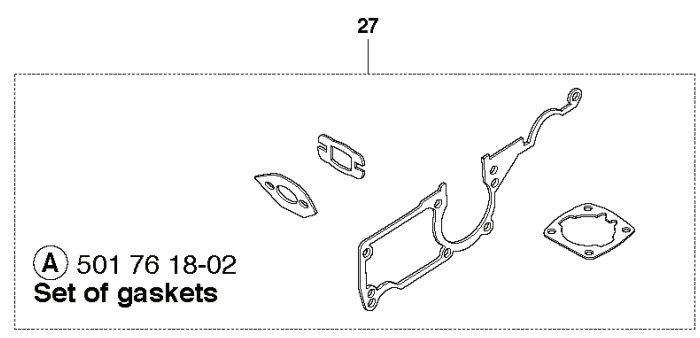

J 55 Rancher
CRANKCASE

REF.	PART NO.	DESCRIPTION	REMARK	QTY.	KIT
1	503729801	AIR NOZZLE		1	
2	503730401	AIR CONDUCTOR		1	
3	503212716	SCREW CRPANT		1	
4	724332556	SCREW CRCSFM		2	
5	505275719	SEALING RING		1	
6	503200216	SCREW IHSCFM		2	
7	501764403	LID		1	
8	503200216	SCREW IHSCFM		1	
9	503226201	NUT		3	
10	505275719	SEALING RING		1	
11	501763003	LEDSKENA		1	
12	501765602	TANK CAP ASSY		1	
13	740440500	O-RING		1	12
14	503578901	HOLDER		1	12
15	501795001	SPIKE		1	
16	501454101	NUT		1	
17	501452702	LOCK NUT		1	
18	501546301	SCREW		1	
19	501766403	CHAIN CATCHER		1	
20	503200225	SCREW IHSCFM		1	
21	503200250	SCREW IHSCFM		6	
22	501762202	CRANKCASE		1	
23	721121040	GROOVED PIN		1	22
24	720130710	PARALLEL PIN		2	22
25	503668401	TANK VENT ASSY		1	22
26	503684242	BAR BOLT		2	22
27	501761802	GASKET KIT	A = Set of Gaskets	1