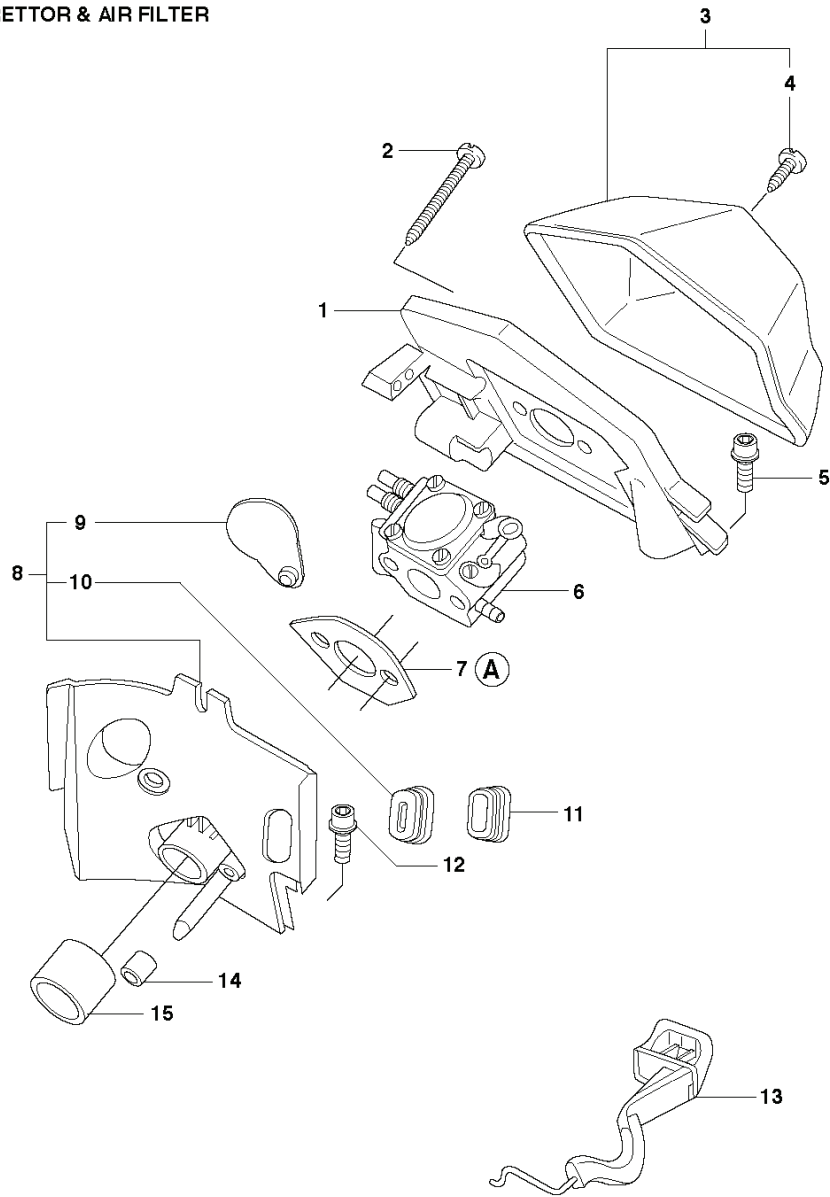

C 55 Rancher
CARBURETTOR & AIR FILTER